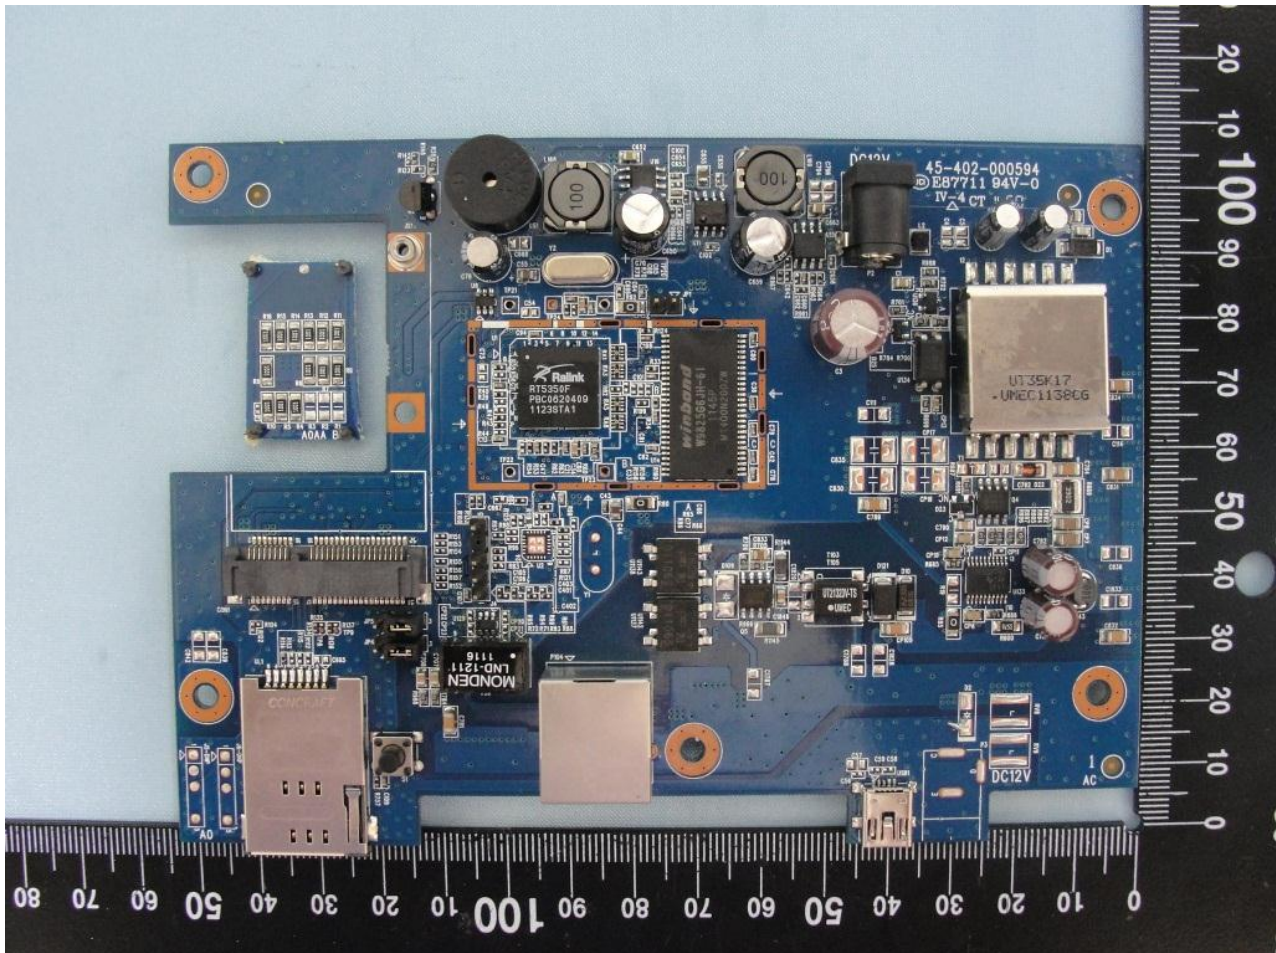

ODU of Sample 1

Brand Name: Huawei; MitraStar

Model Name: B222s-41(Huawei); M4G-301M2W/M4G-301M1W/M4G-301M-12V (MitraStar)

IDU of Sample 1

Brand Name: Huawei; MitraStar

Model Name: B222s-41(Huawei); M4G-301M2W/M4G-301M1W/M4G-301M-12V (MitraStar)

Brand Name: Huawei; MitraStar

Model Name: B222s-41(Huawei); M4G-301M2W/M4G-301M1W/M4G-301M-12V (MitraStar)

ODU of Sample 1

Brand Name: Huawei; MitraStar

Model Name: B222s-41(Huawei); M4G-301M2W/M4G-301M1W/M4G-301M-12V (MitraStar)

Brand Name: Huawei; MitraStar

Model Name: B222s-41(Huawei); M4G-301M2W/M4G-301M1W/M4G-301M-12V (MitraStar)

Brand Name: Huawei; MitraStar

Model Name: B222s-41(Huawei); M4G-301M2W/M4G-301M1W/M4G-301M-12V (MitraStar)