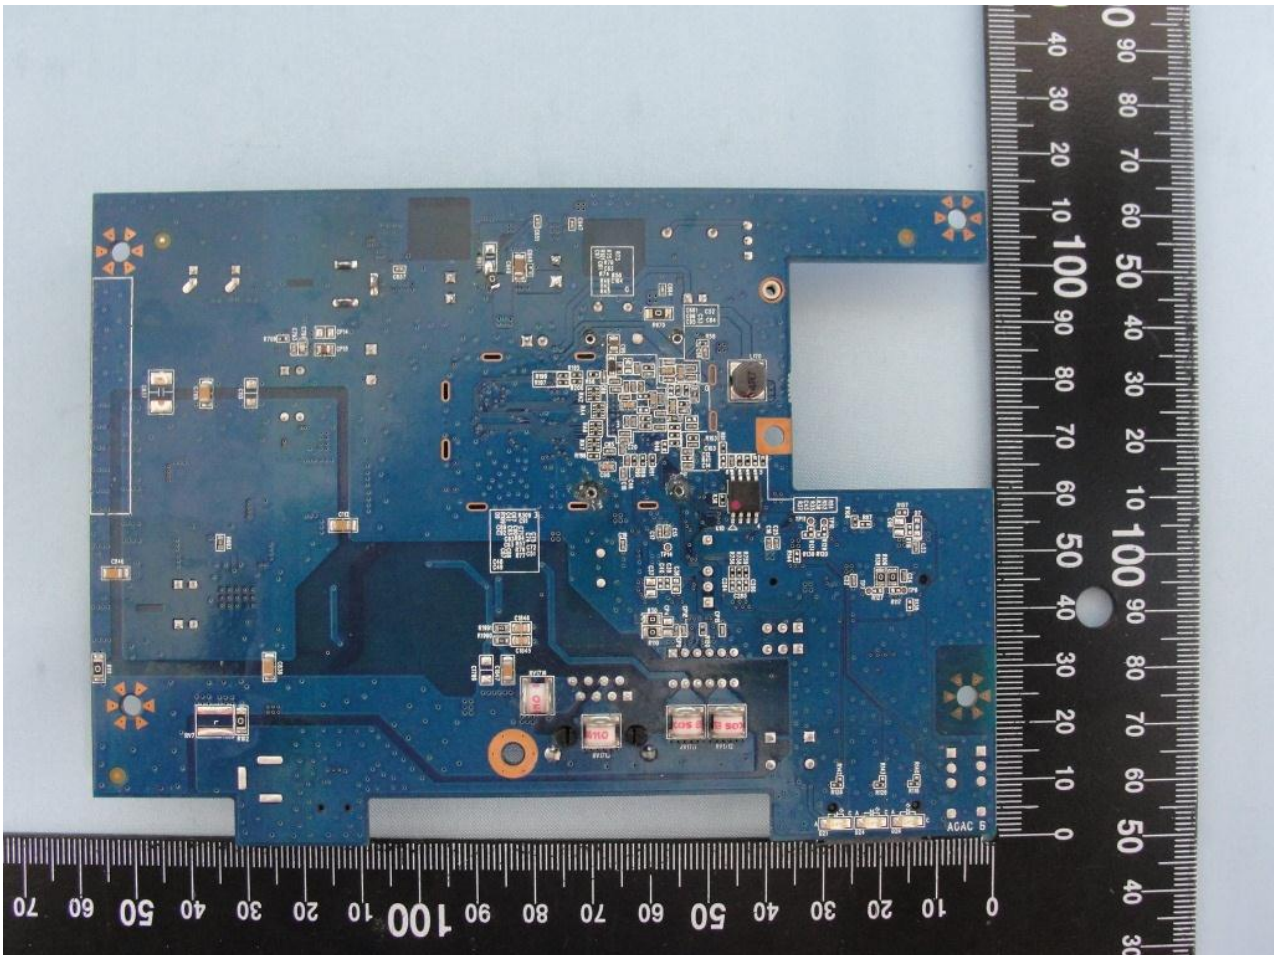

Brand Name: Huawei; MitraStar

Model Name: B222s-41(Huawei); M4G-301M2W/M4G-301M1W/M4G-301M-12V (MitraStar)