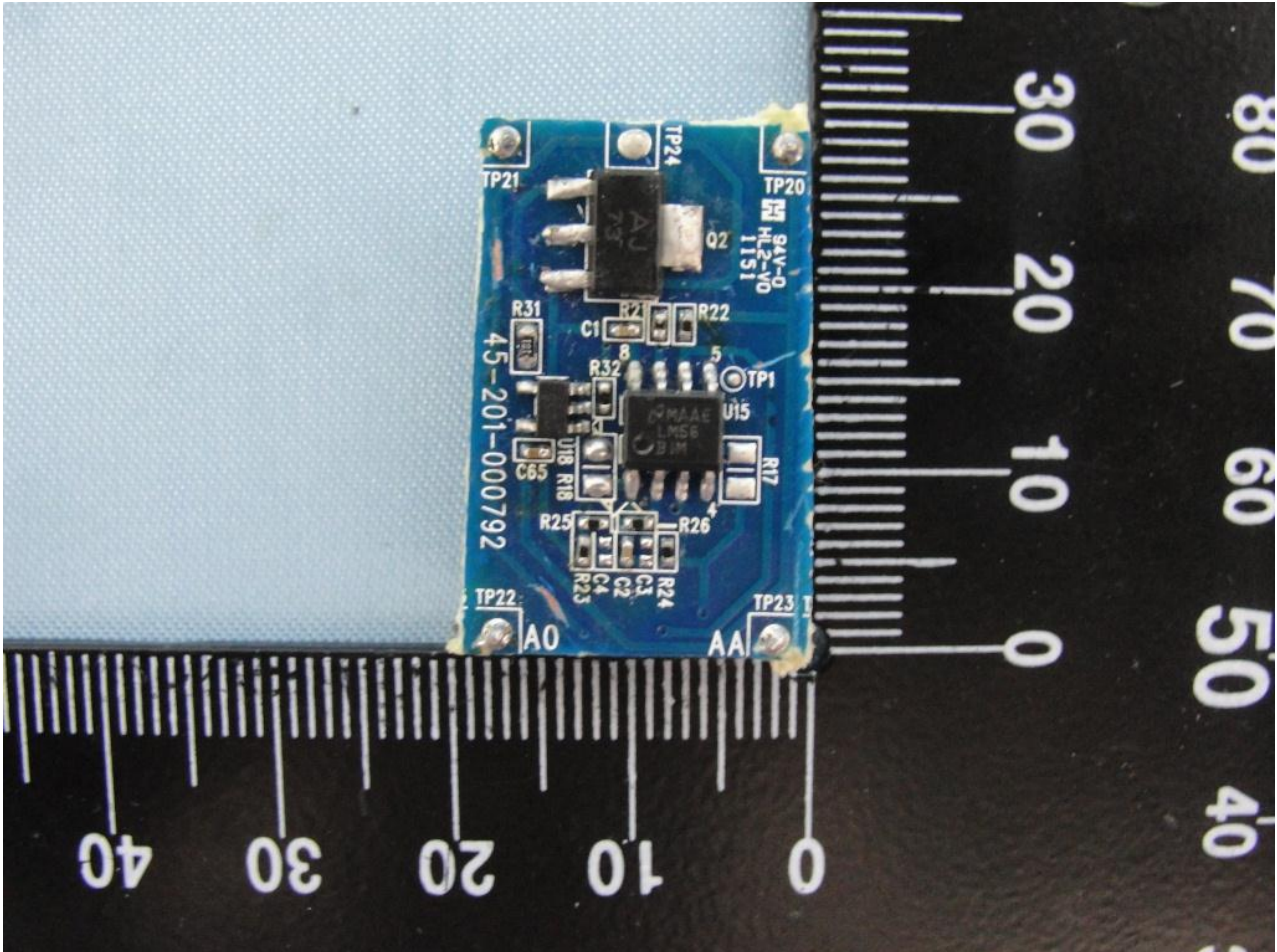

Brand Name: Huawei; MitraStar

Model Name: B222s-41(Huawei); M4G-301M2W/M4G-301M1W/M4G-301M-12V (MitraStar)