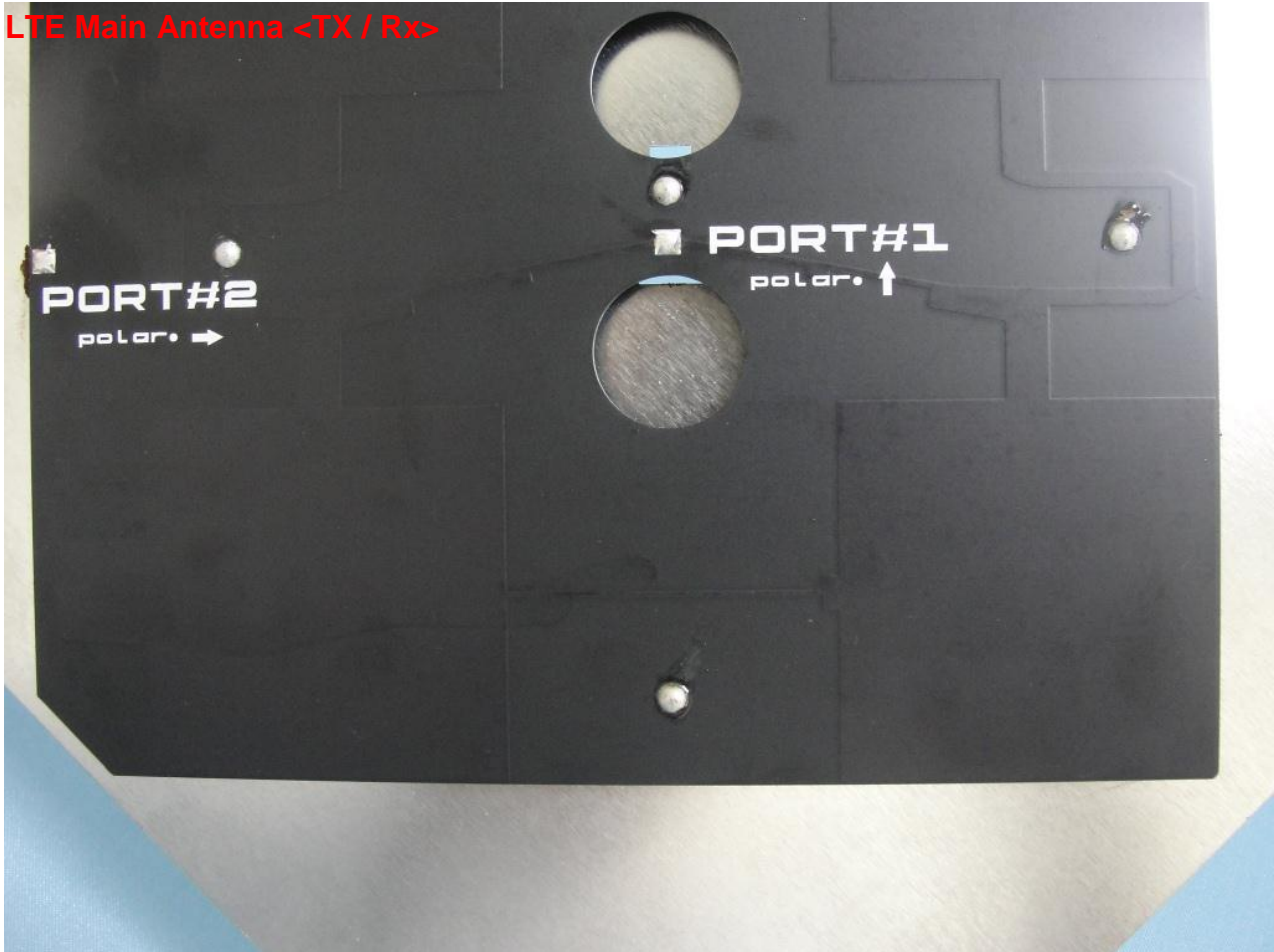

Brand Name: Huawei; MitraStar

Model Name: B222s-41(Huawei); M4G-301M2W/M4G-301M1W/M4G-301M-12V (MitraStar)

LTE Main Antenna <TX / Rx>