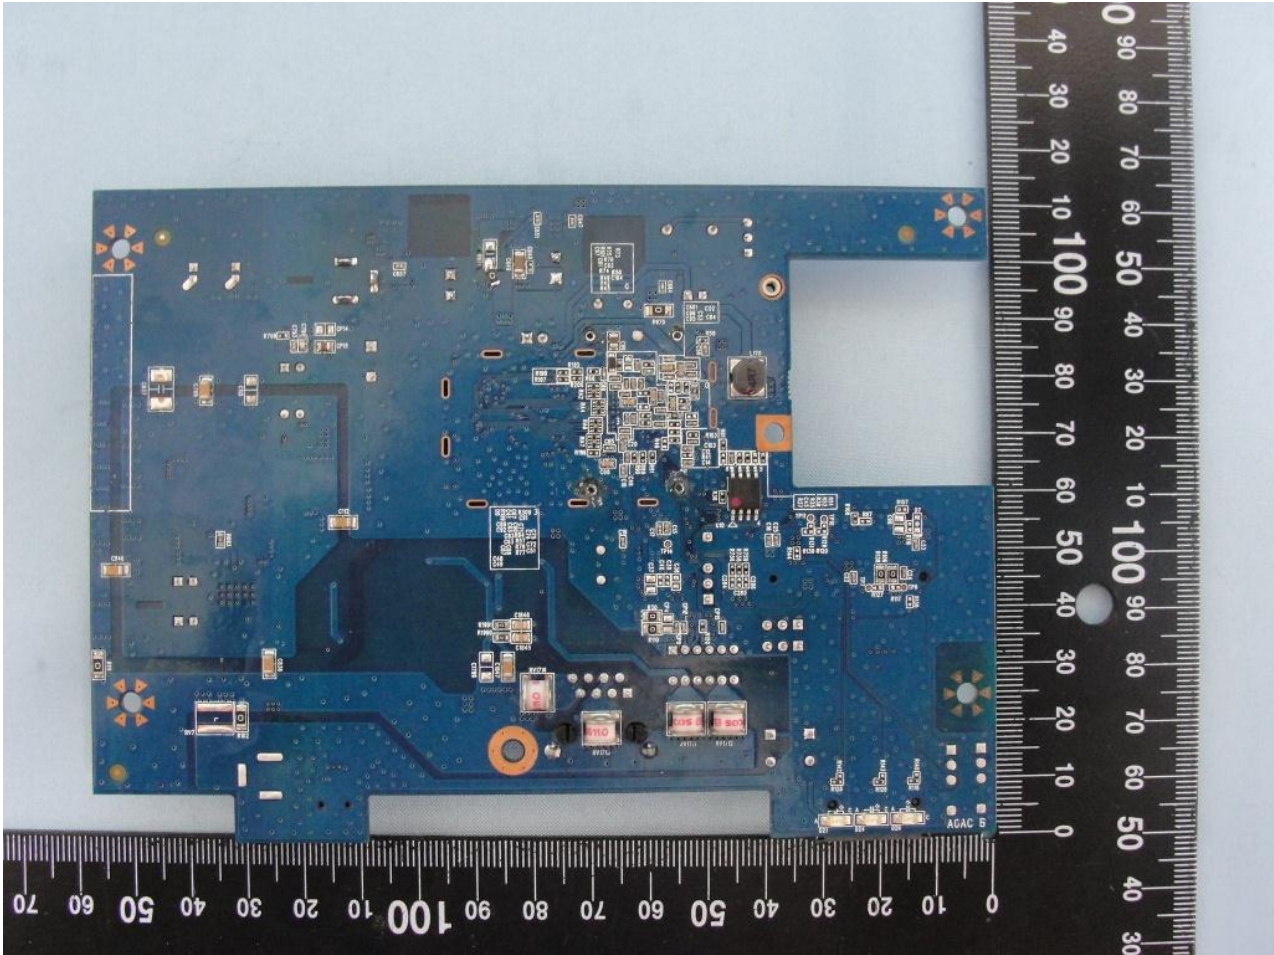

Brand Name: Huawei; MitraStar

Model Name: B222s-41(Huawei); M4G-301M2W/M4G-301M1W/M4G-301M-12V (MitraStar)

ODU of Sample 1

Brand Name: Huawei; MitraStar

Model Name: B222s-41(Huawei); M4G-301M2W/M4G-301M1W/M4G-301M-12V (MitraStar)

Brand Name: Huawei; MitraStar

Model Name: B222s-41(Huawei); M4G-301M2W/M4G-301M1W/M4G-301M-12V (MitraStar)

Brand Name: Huawei; MitraStar

Model Name: B222s-41(Huawei); M4G-301M2W/M4G-301M1W/M4G-301M-12V (MitraStar)