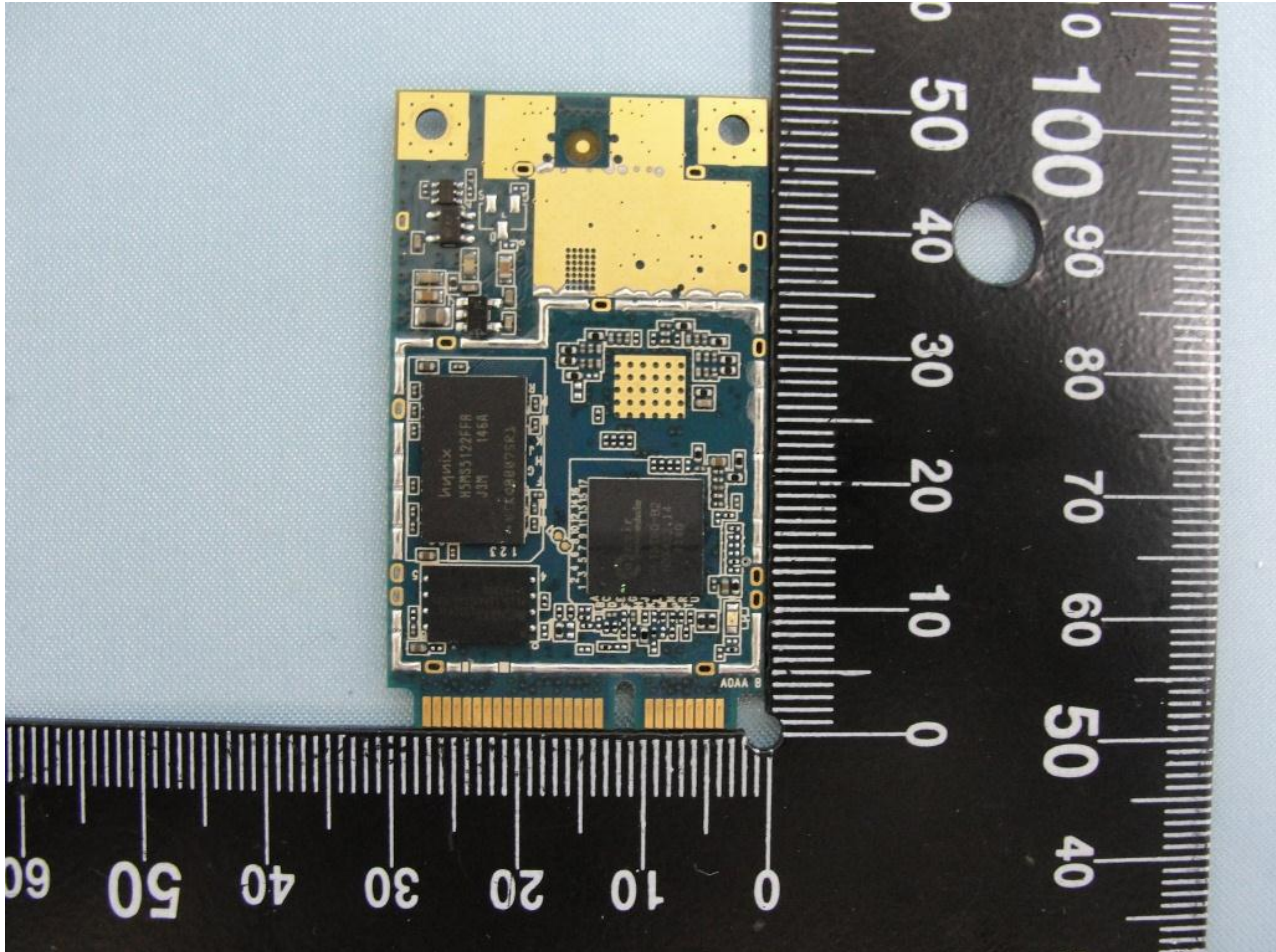

Brand Name: Huawei; MitraStar

Model Name: B222s-41(Huawei); M4G-301M2W/M4G-301M1W/M4G-301M-12V (MitraStar)

ODU of Sample 1

Brand Name: Huawei; MitraStar

Model Name: B222s-41(Huawei); M4G-301M2W/M4G-301M1W/M4G-301M-12V (MitraStar)

Brand Name: Huawei; MitraStar

Model Name: B222s-41(Huawei); M4G-301M2W/M4G-301M1W/M4G-301M-12V (MitraStar)

Brand Name: Huawei; MitraStar

Model Name: B222s-41(Huawei); M4G-301M2W/M4G-301M1W/M4G-301M-12V (MitraStar)