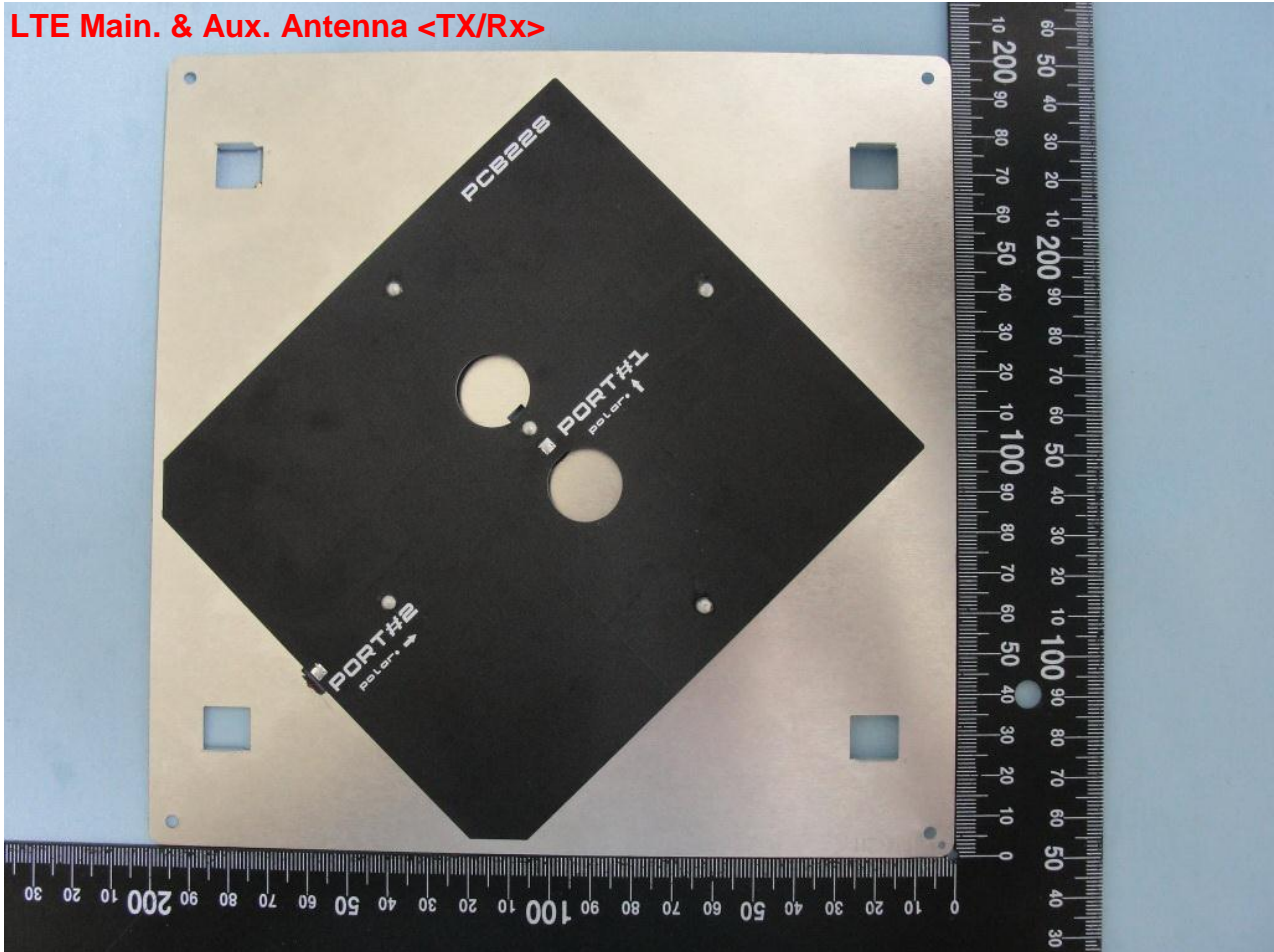

Brand Name: Huawei; MitraStar

Model Name: B222s-41(Huawei); M4G-301M2W/M4G-301M1W/M4G-301M-12V (MitraStar)

LTE Main. & Aux. Antenna <TX/Rx>