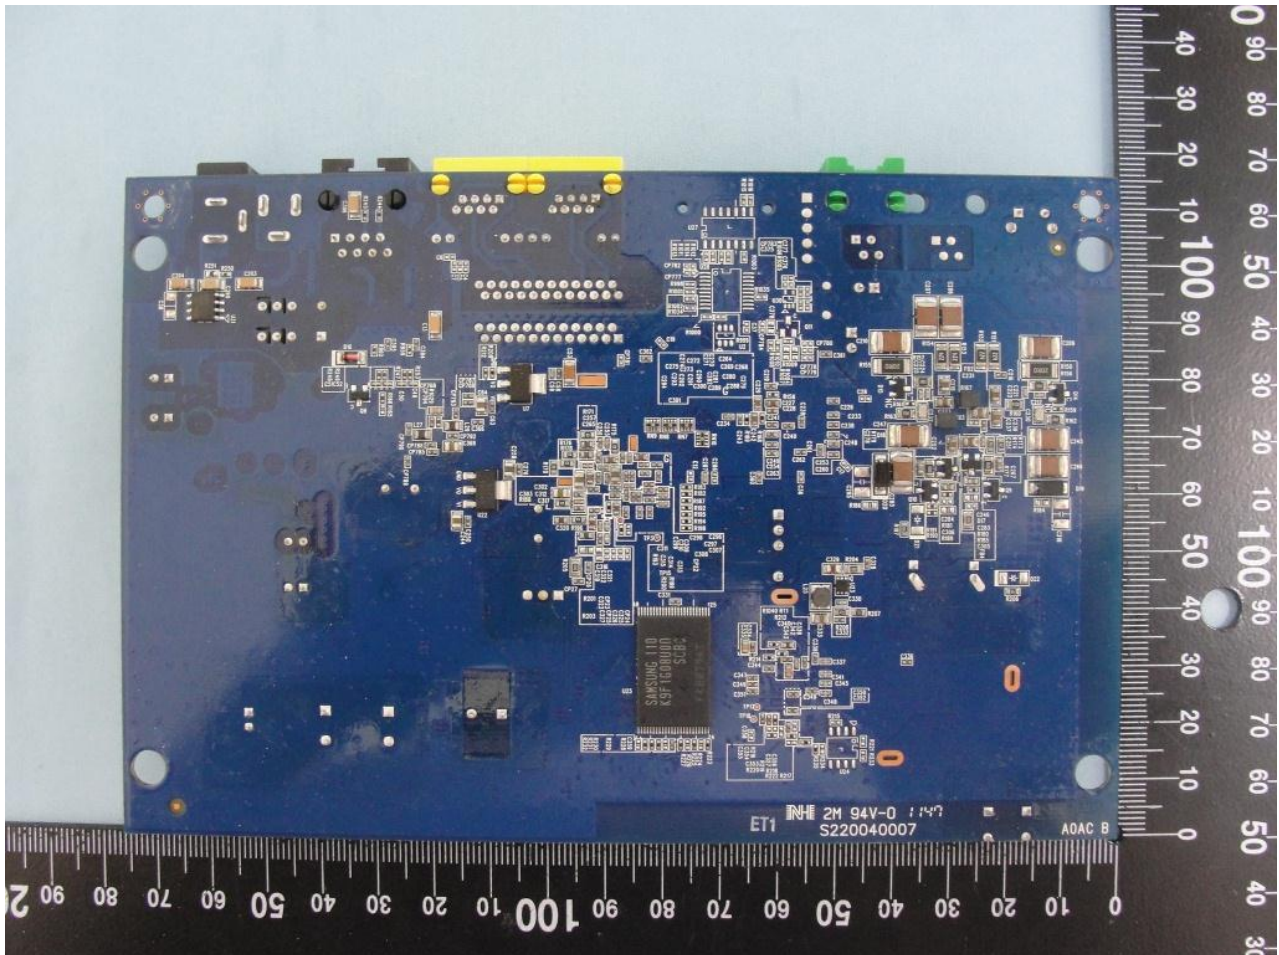

ODU of Sample 2

Brand Name: Huawei; MitraStar

Model Name: B222s-41(Huawei); M4G-301M2W/M4G-301M1W/M4G-301M-12V (MitraStar)

IDU of Sample 2

Brand Name: Huawei; MitraStar

Model Name: B222s-41(Huawei); M4G-301M2W/M4G-301M1W/M4G-301M-12V (MitraStar)