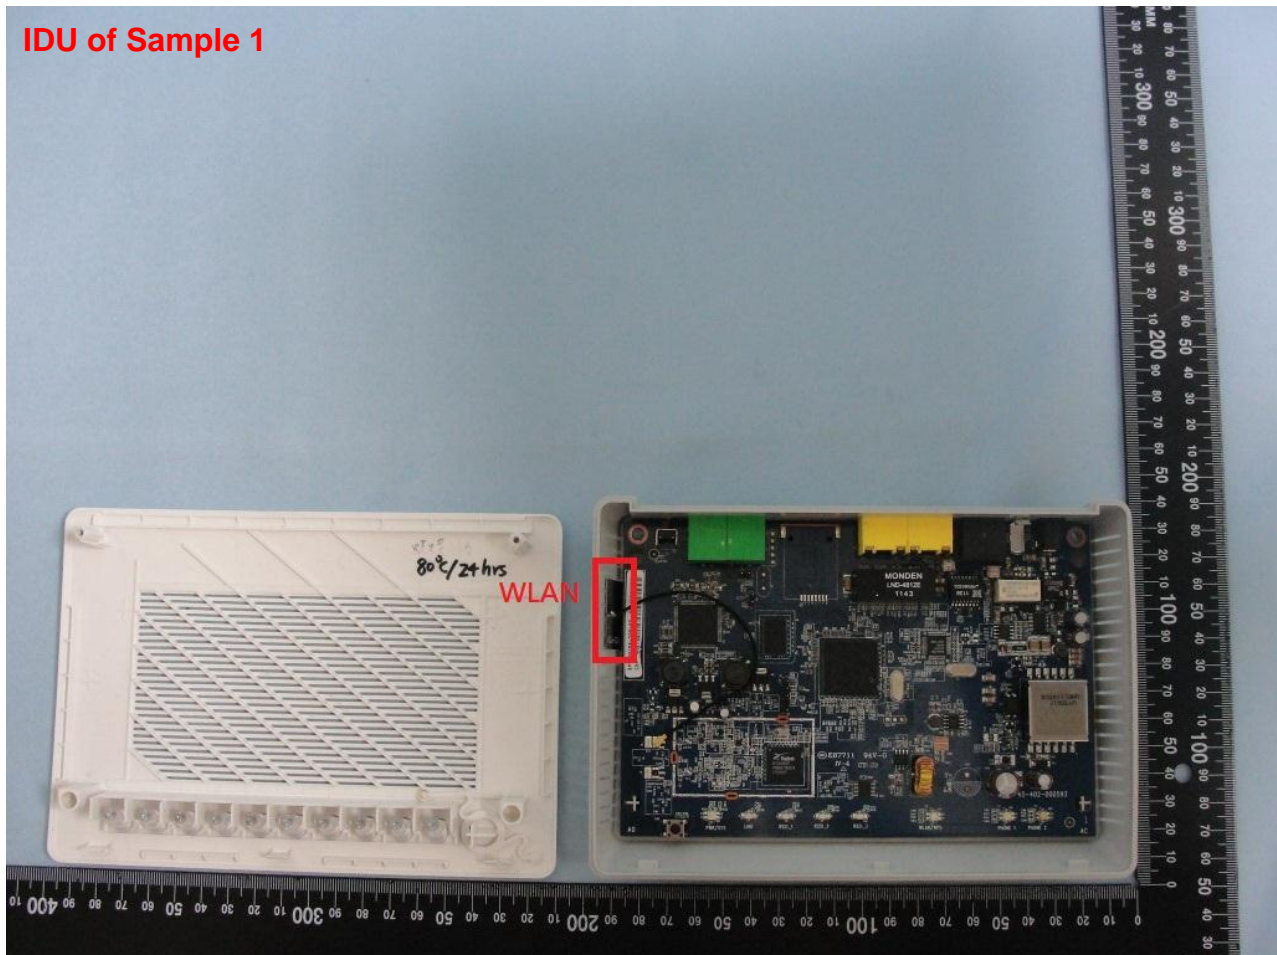

3. Internal Photograph of EUT

Brand Name: Huawei; MitraStar

Model Name: B222s-41(Huawei); M4G-301M2W/M4G-301M1W/M4G-301M-12V (MitraStar)

Brand Name: Huawei; MitraStar

Model Name: B222s-41(Huawei); M4G-301M2W/M4G-301M1W/M4G-301M-12V (MitraStar)

ODU of Sample 1

Brand Name: Huawei; MitraStar

Model Name: B222s-41(Huawei); M4G-301M2W/M4G-301M1W/M4G-301M-12V (MitraStar)

IDU of Sample 1

Brand Name: Huawei; MitraStar

Model Name: B222s-41(Huawei); M4G-301M2W/M4G-301M1W/M4G-301M-12V (MitraStar)