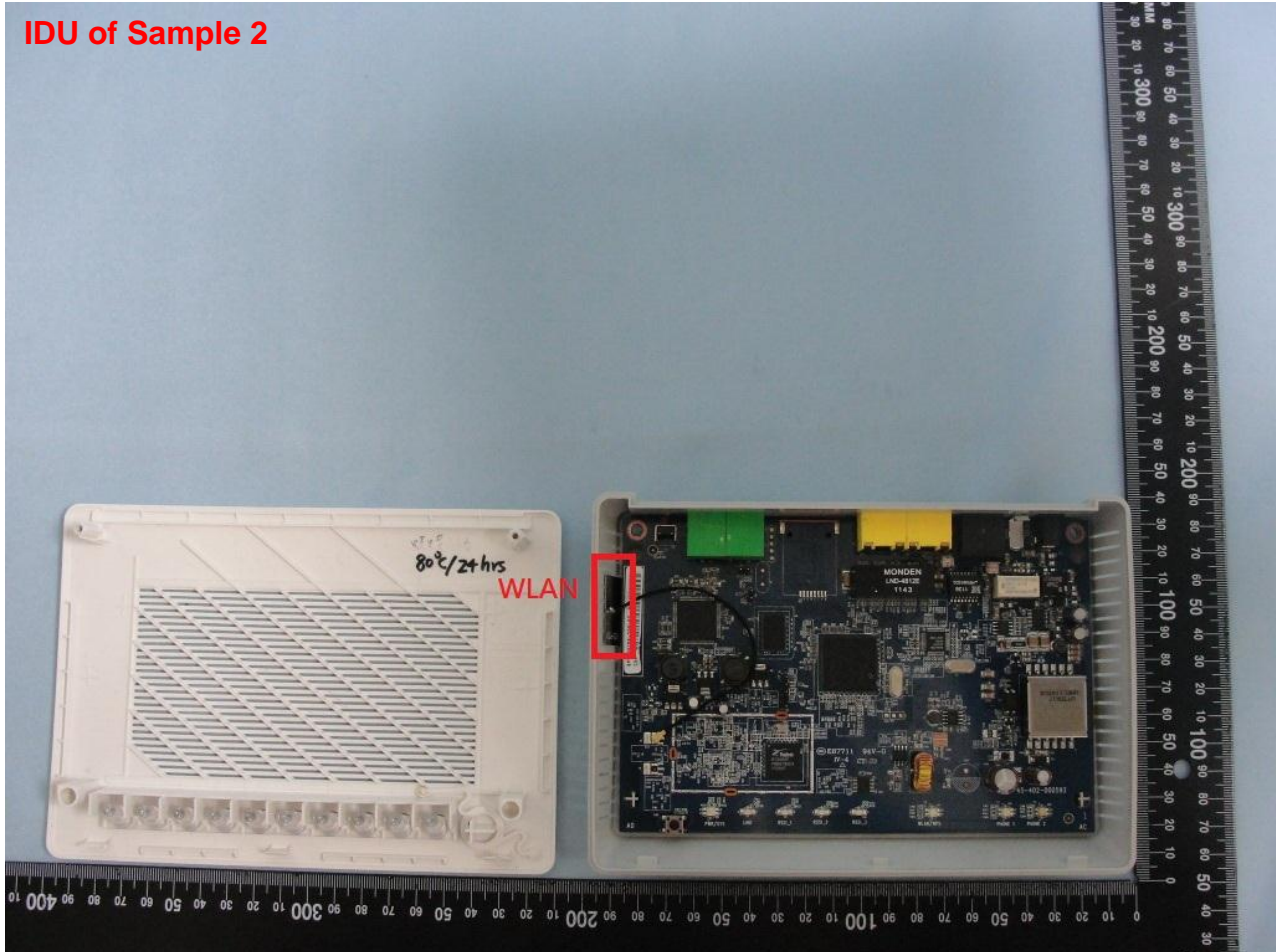

Brand Name: Huawei; MitraStar

Model Name: B222s-41(Huawei); M4G-301M2W/M4G-301M1W/M4G-301M-12V (MitraStar)

IDU of Sample 2