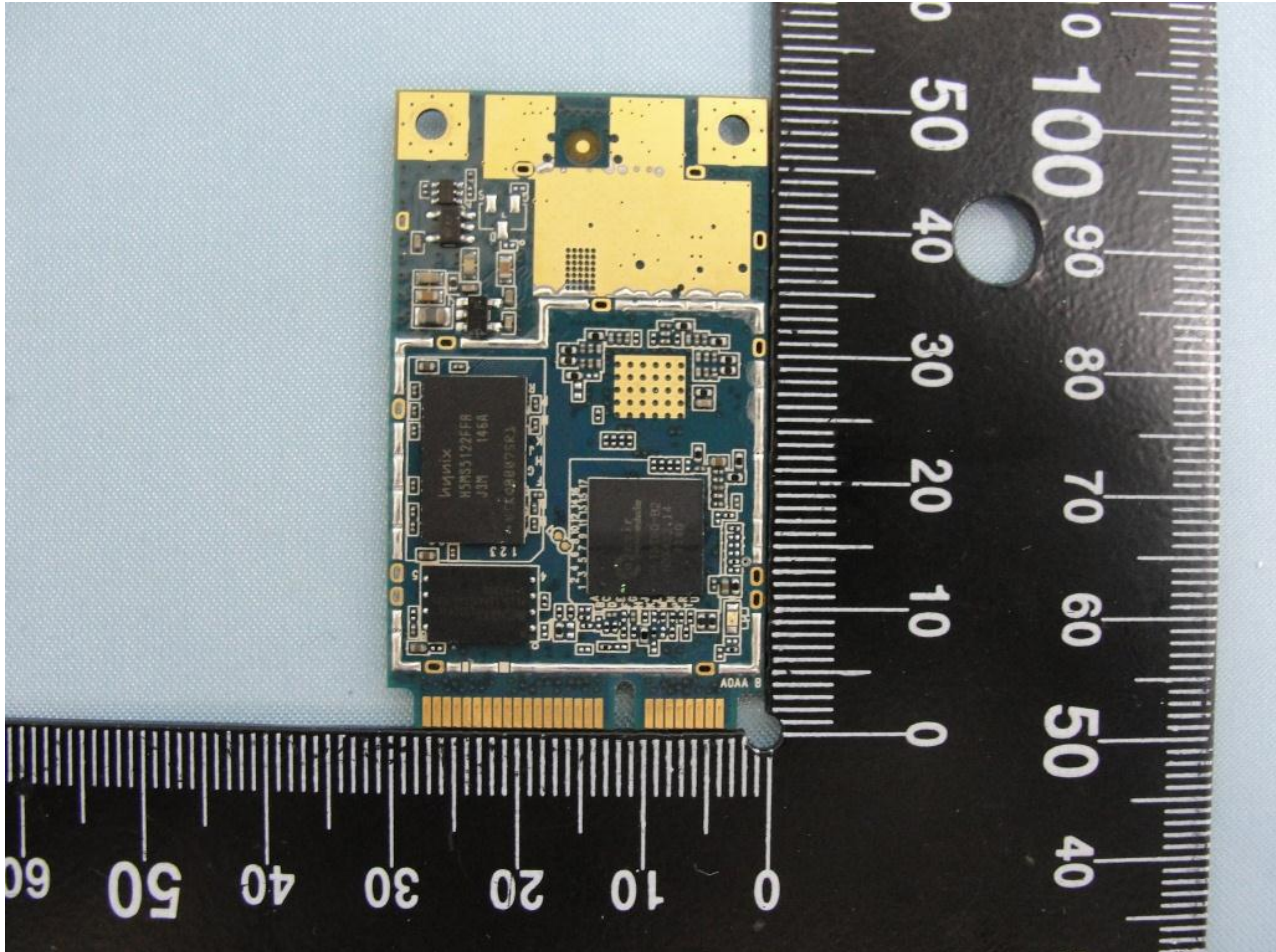

Brand Name: Huawei; MitraStar

Model Name: B222s-41(Huawei); M4G-301M2W/M4G-301M1W/M4G-301M-12V (MitraStar)

ODU of Sample 2

Brand Name: Huawei; MitraStar

Model Name: B222s-41(Huawei); M4G-301M2W/M4G-301M1W/M4G-301M-12V (MitraStar)