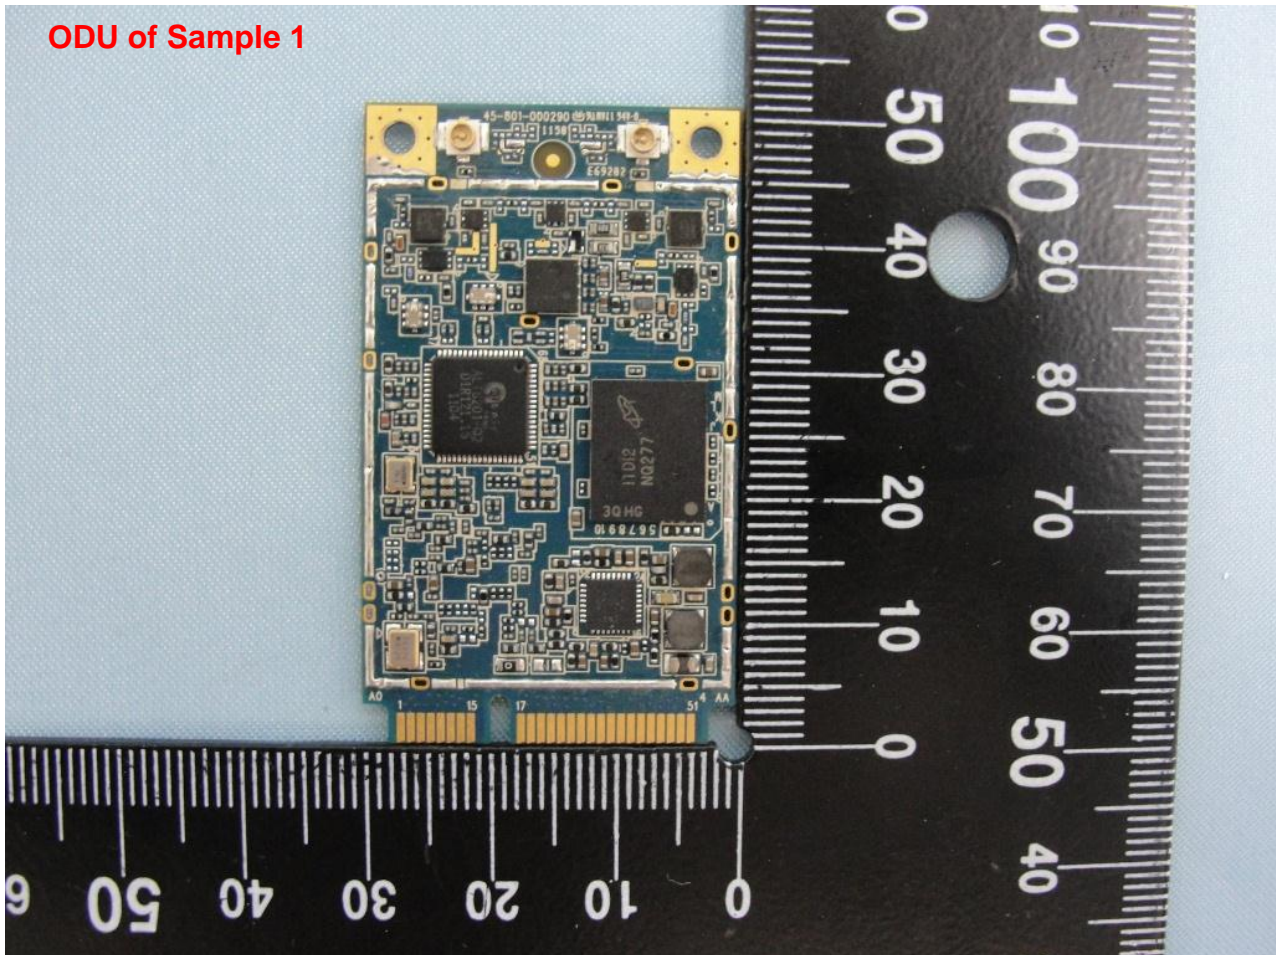

3. Internal Photograph of EUT

Brand Name: Huawei; MitraStar

Model Name: B222s-41(Huawei); M4G-301M2W/M4G-301M1W/M4G-301M-12V (MitraStar)

Brand Name: Huawei; MitraStar

Model Name: B222s-41(Huawei); M4G-301M2W/M4G-301M1W/M4G-301M-12V (MitraStar)

ODU of Sample 1

Brand Name: Huawei; MitraStar

Model Name: B222s-41(Huawei); M4G-301M2W/M4G-301M1W/M4G-301M-12V (MitraStar)

IDU of Sample 1

Brand Name: Huawei; MitraStar

Model Name: B222s-41(Huawei); M4G-301M2W/M4G-301M1W/M4G-301M-12V (MitraStar)

Brand Name: Huawei; MitraStar

Model Name: B222s-41(Huawei); M4G-301M2W/M4G-301M1W/M4G-301M-12V (MitraStar)

ODU of Sample 1

Brand Name: Huawei; MitraStar

Model Name: B222s-41(Huawei); M4G-301M2W/M4G-301M1W/M4G-301M-12V (MitraStar)