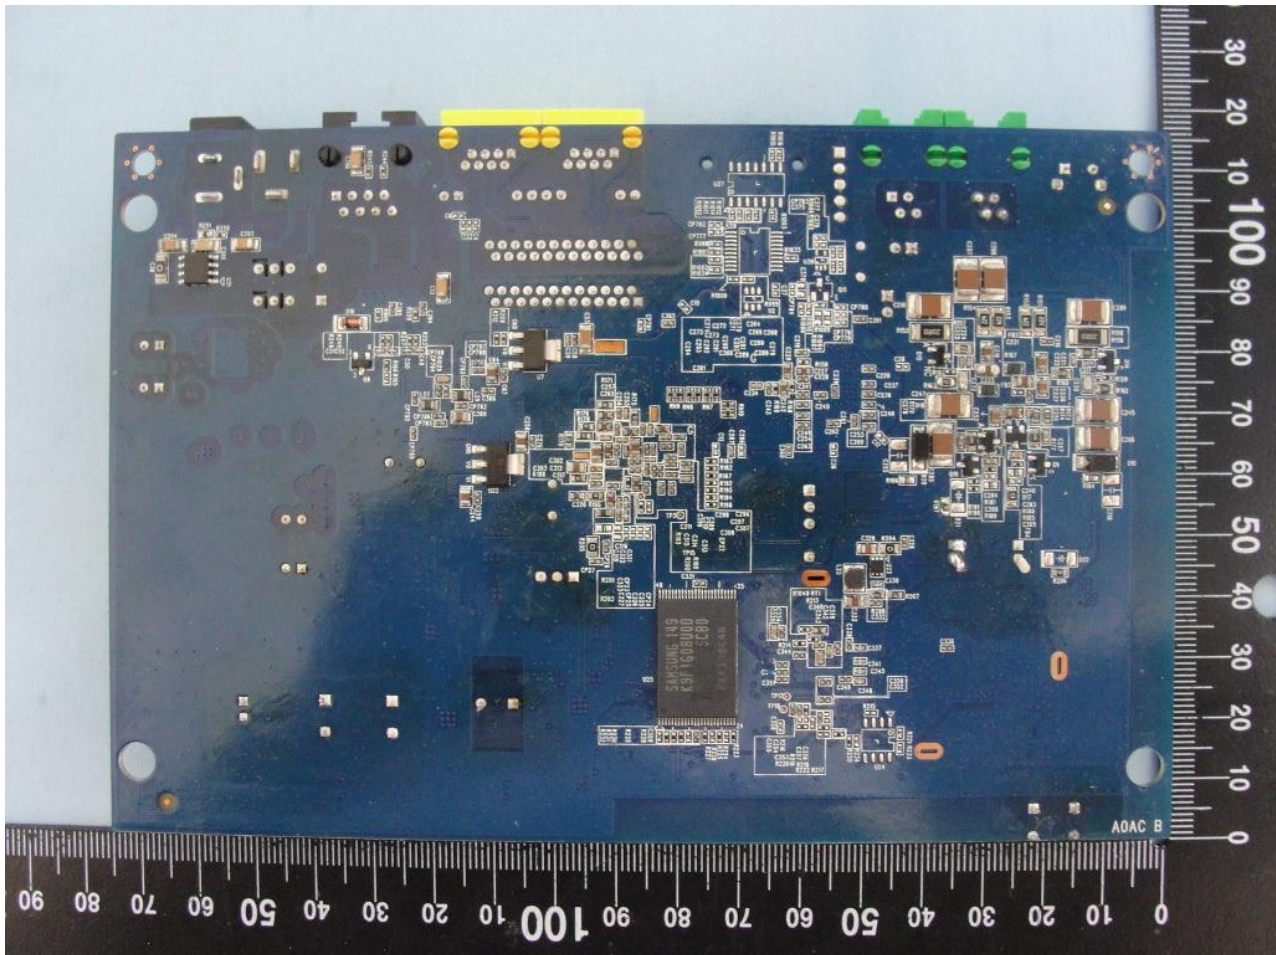

3. Internal Photograph of EUT

Brand Name: Huawei; MitraStar

Model Name: B222s-41(Huawei); M4G-301M2W/M4G-301M1W/M4G-301M-12V (MitraStar)

Brand Name: Huawei; MitraStar

Model Name: B222s-41(Huawei); M4G-301M2W/M4G-301M1W/M4G-301M-12V (MitraStar)

ODU of Sample 1

Brand Name: Huawei; MitraStar

Model Name: B222s-41(Huawei); M4G-301M2W/M4G-301M1W/M4G-301M-12V (MitraStar)

IDU of Sample 1

Brand Name: Huawei; MitraStar

Model Name: B222s-41(Huawei); M4G-301M2W/M4G-301M1W/M4G-301M-12V (MitraStar)

Brand Name: Huawei; MitraStar

Model Name: B222s-41(Huawei); M4G-301M2W/M4G-301M1W/M4G-301M-12V (MitraStar)

ODU of Sample 1

Brand Name: Huawei; MitraStar

Model Name: B222s-41(Huawei); M4G-301M2W/M4G-301M1W/M4G-301M-12V (MitraStar)

Brand Name: Huawei; MitraStar

Model Name: B222s-41(Huawei); M4G-301M2W/M4G-301M1W/M4G-301M-12V (MitraStar)

Brand Name: Huawei; MitraStar

Model Name: B222s-41(Huawei); M4G-301M2W/M4G-301M1W/M4G-301M-12V (MitraStar)