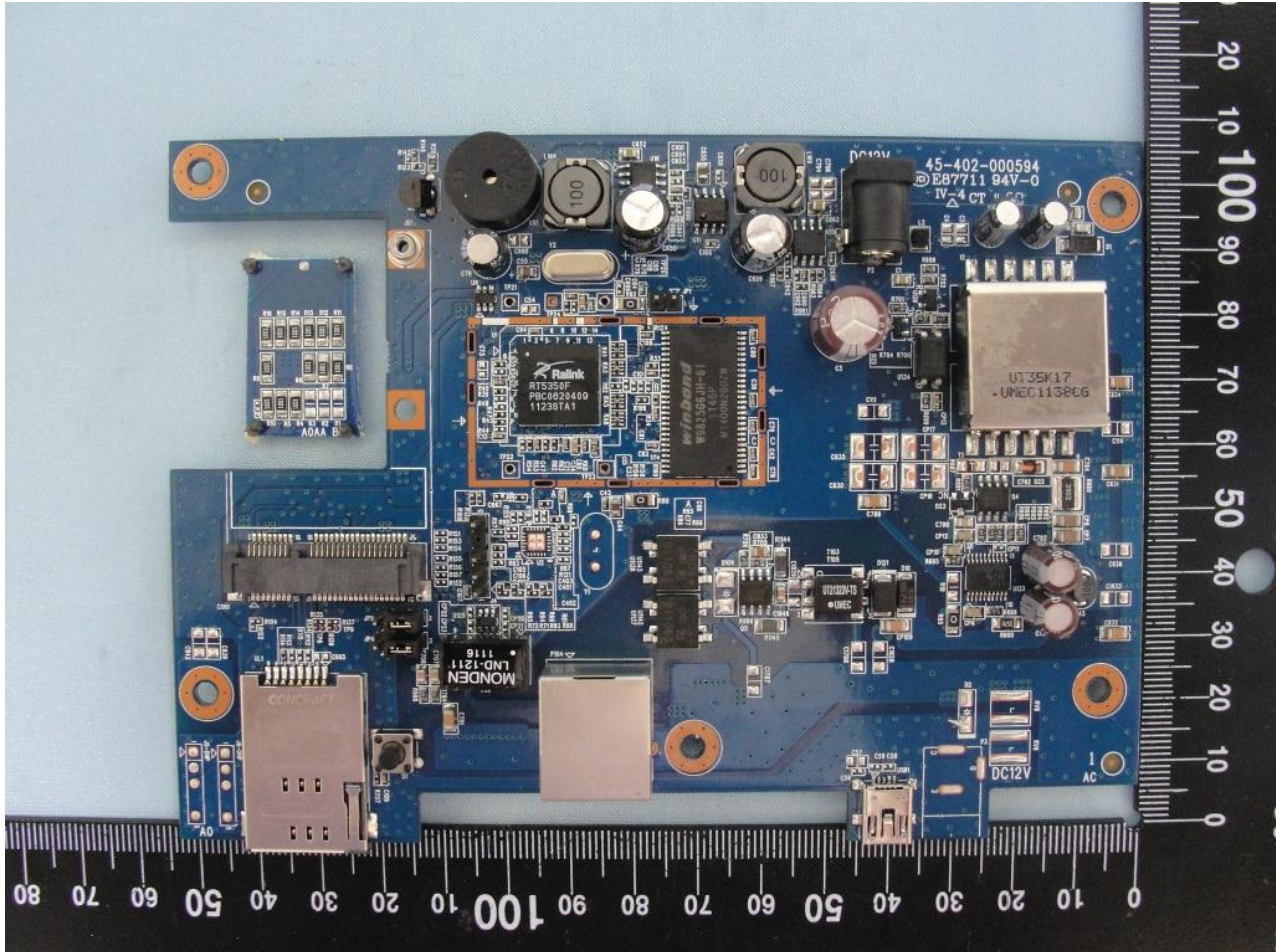

Brand Name: Huawei; MitraStar

Model Name: B222s-41(Huawei); M4G-301M2W/M4G-301M1W/M4G-301M-12V (MitraStar)