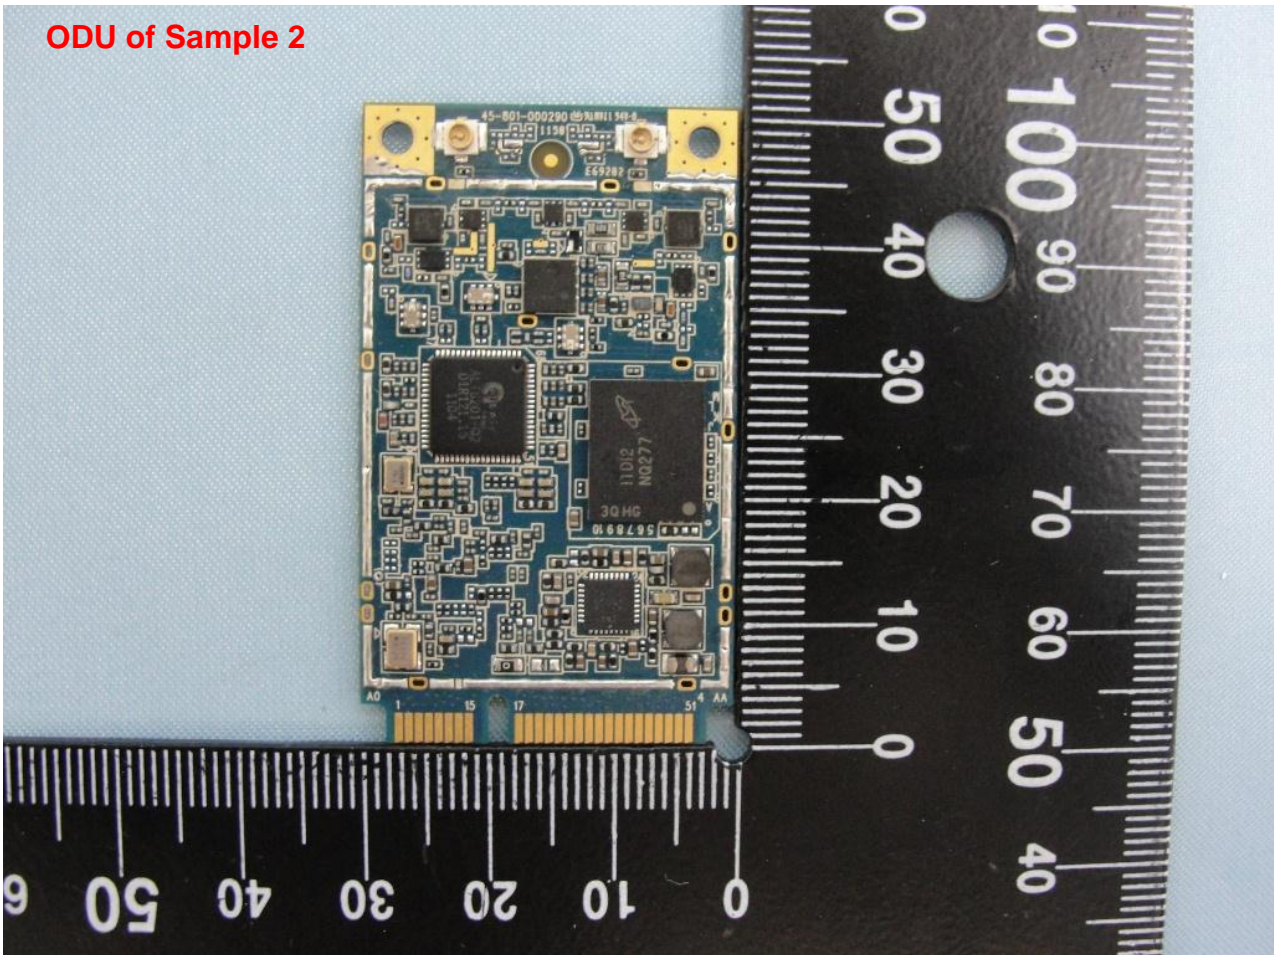

Brand Name: Huawei; MitraStar

Model Name: B222s-41(Huawei); M4G-301M2W/M4G-301M1W/M4G-301M-12V (MitraStar)

ODU of Sample 2