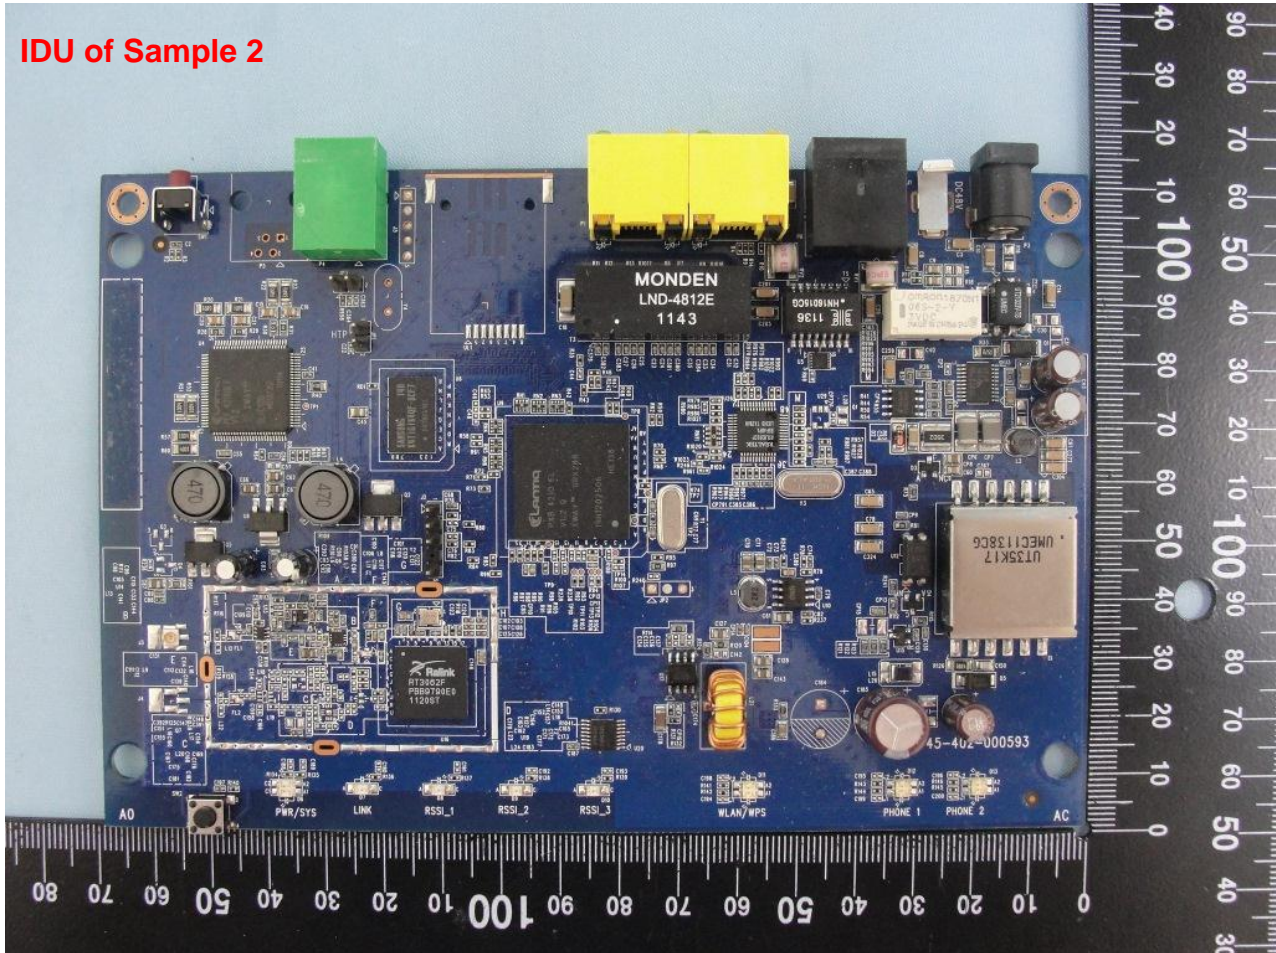

Brand Name: Huawei; MitraStar

Model Name: B222s-41(Huawei); M4G-301M2W/M4G-301M1W/M4G-301M-12V (MitraStar)

IDU of Sample 2