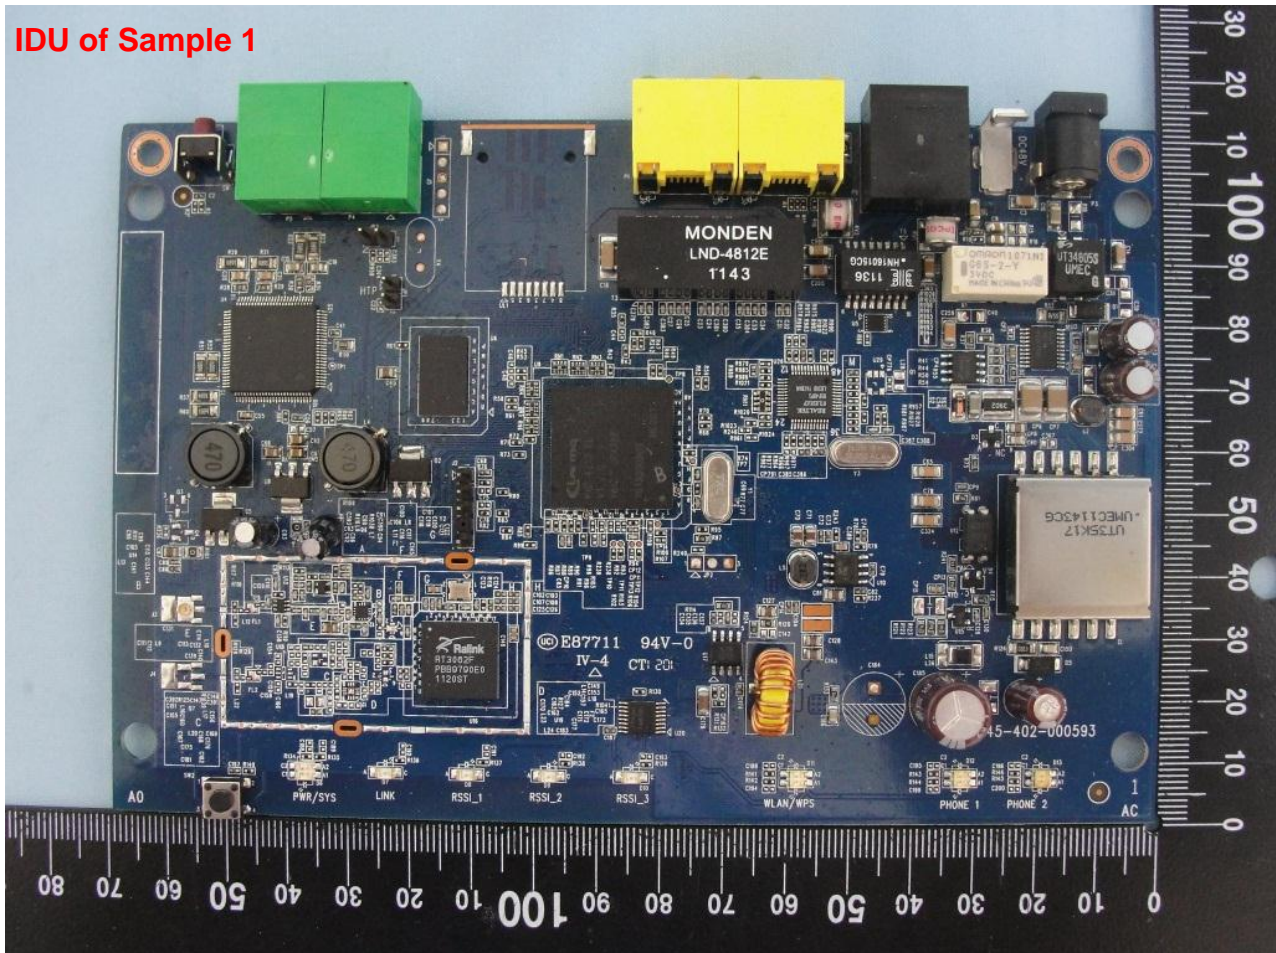

3. Internal Photograph of EUT

Brand Name: Huawei; MitraStar

Model Name: B222s-41(Huawei); M4G-301M2W/M4G-301M1W/M4G-301M-12V (MitraStar)

Brand Name: Huawei; MitraStar

Model Name: B222s-41(Huawei); M4G-301M2W/M4G-301M1W/M4G-301M-12V (MitraStar)

ODU of Sample 1

Brand Name: Huawei; MitraStar

Model Name: B222s-41(Huawei); M4G-301M2W/M4G-301M1W/M4G-301M-12V (MitraStar)

IDU of Sample 1

Brand Name: Huawei; MitraStar

Model Name: B222s-41(Huawei); M4G-301M2W/M4G-301M1W/M4G-301M-12V (MitraStar)

Brand Name: Huawei; MitraStar

Model Name: B222s-41(Huawei); M4G-301M2W/M4G-301M1W/M4G-301M-12V (MitraStar)

ODU of Sample 1

Brand Name: Huawei; MitraStar

Model Name: B222s-41(Huawei); M4G-301M2W/M4G-301M1W/M4G-301M-12V (MitraStar)