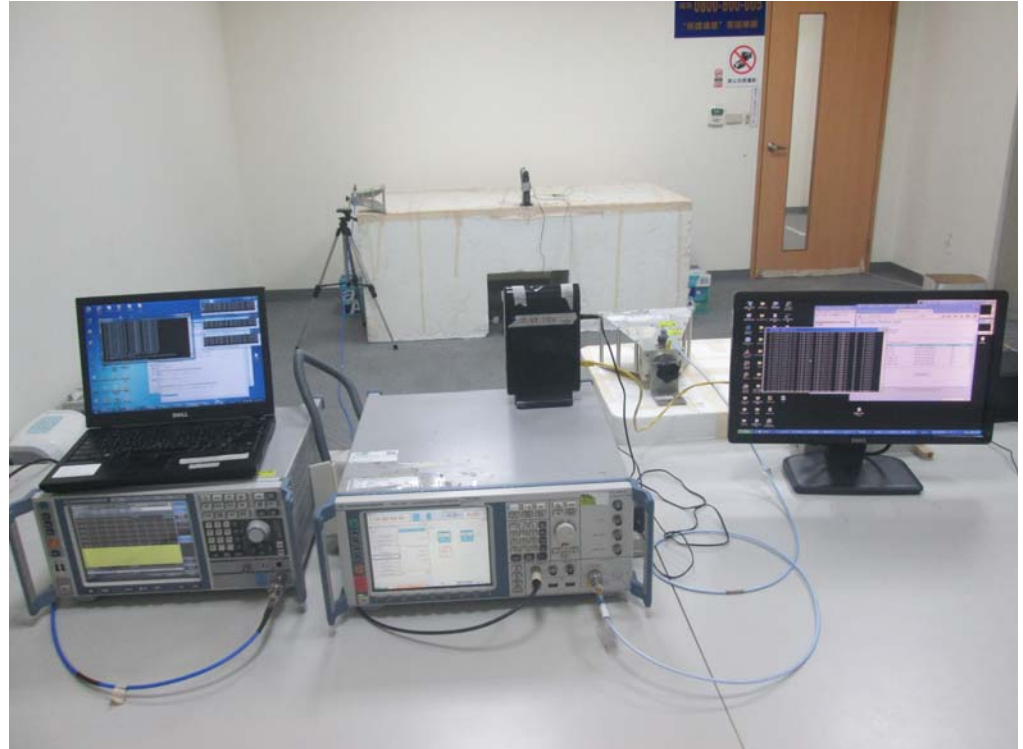

Appendix A. Test Photos

1. Photographs of Dynamic Frequency Selection Test Configuration

For Master Mode:

FRONT VIEW

CLOSE-UP VIEW

For Client without radar detection Mode:

FRONT VIEW

CLOSE-UP VIEW