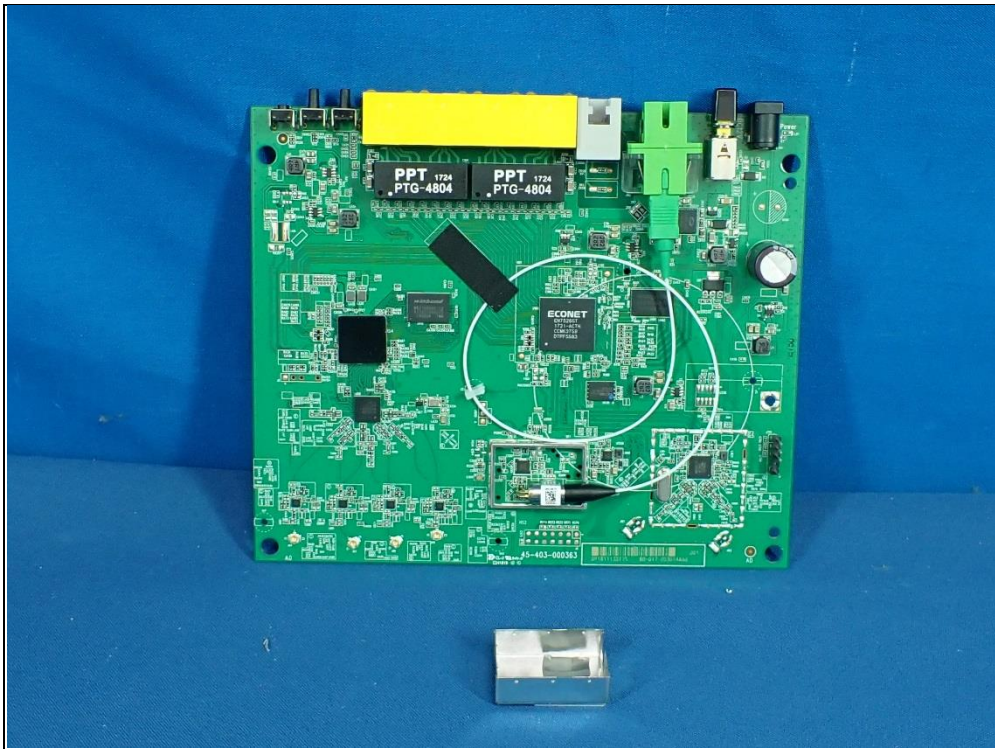

## CONSTRUCTION PHOTOS OF EUT

Antenna Model: 290-10434 (2.4GHz, Chain 1)

Antenna Model: 290-10434 (2.4GHz, Chain 0)

Adapter (Brand: AMIGO, Model: AMS3-1202000FU)