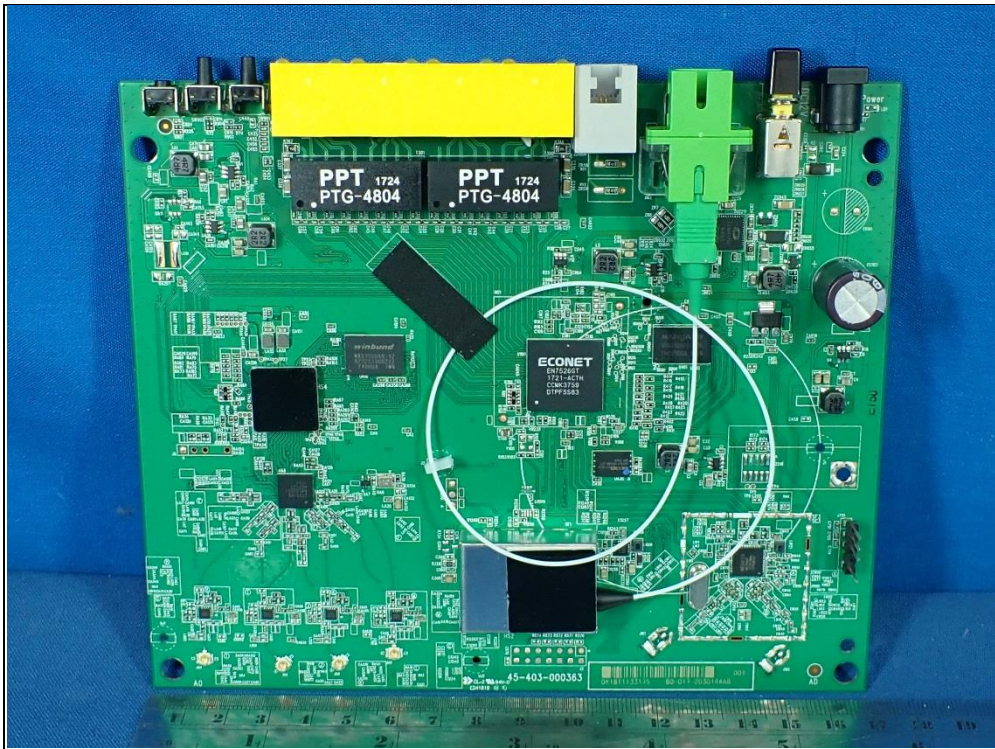

## CONSTRUCTION PHOTOS OF EUT

Antenna Model: 290-10434 (2.4GHz, Chain 1)

Antenna Model: 290-10434 (2.4GHz, Chain 0)

Adapter (Brand: AMIGO, Model: AMS3-1202000FU)