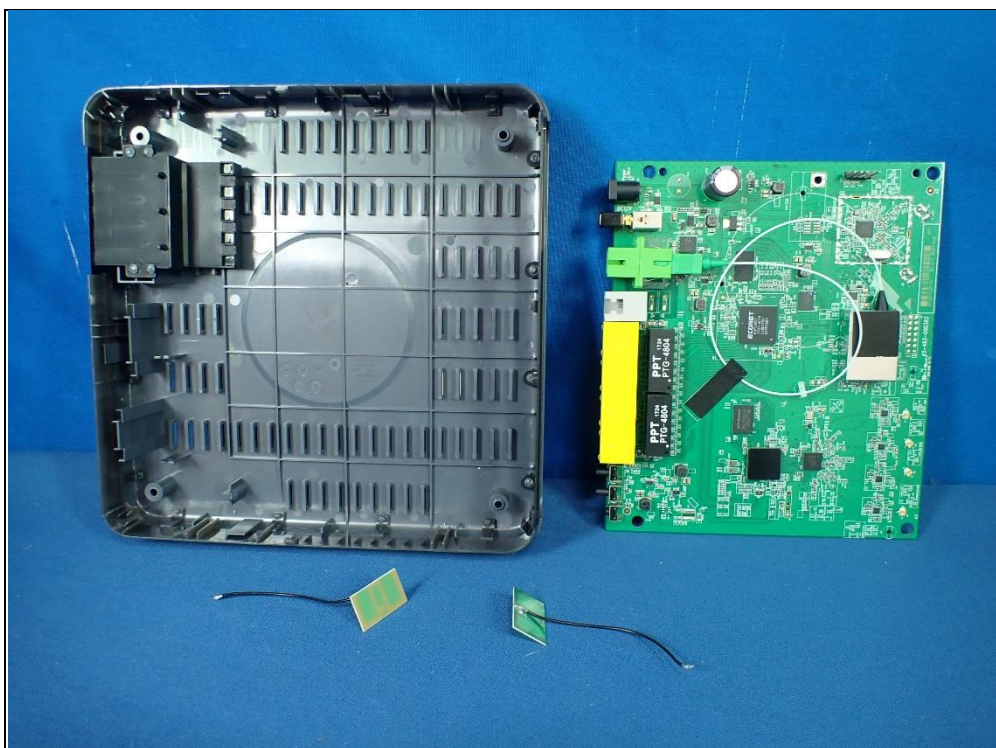

## CONSTRUCTION PHOTOS OF EUT

Antenna Model: 290-10434 (2.4GHz, Chain 1)

Antenna Model: 290-10434 (2.4GHz, Chain 0)

Adapter (Brand: AMIGO, Model: AMS3-1202000FU)