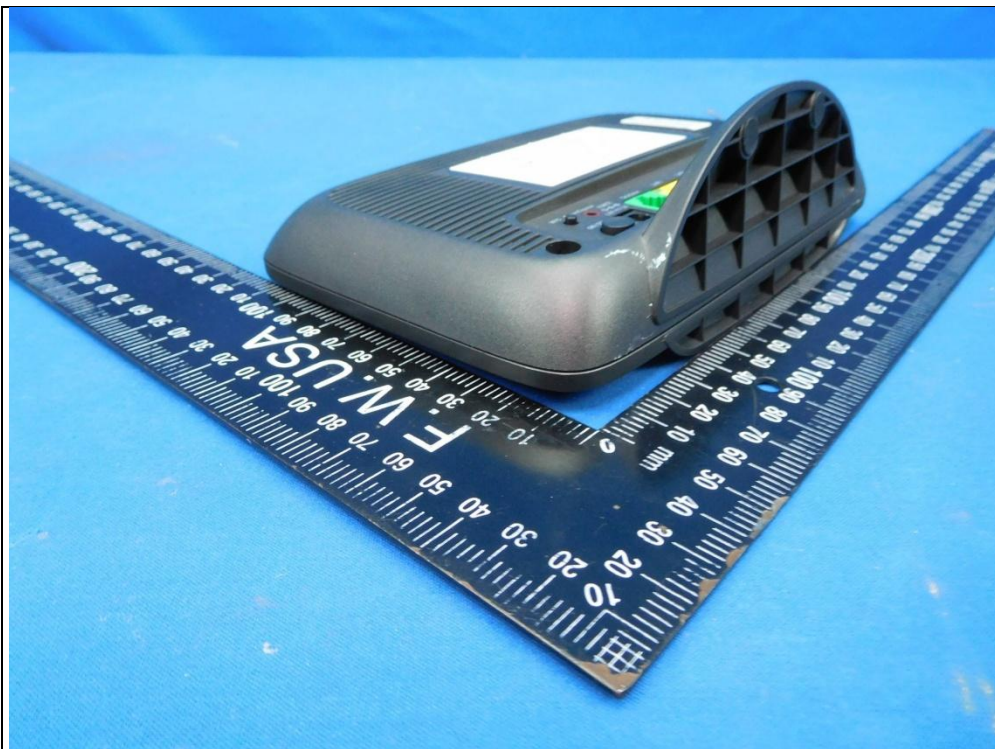

CONSTRUCTION PHOTOS OF EUT

Brand : MOSO
Model No. MSP-C1000IC12.0-12B-US

Brand : FRECOM
Model No. F12L30-120100SPAU

Splitte