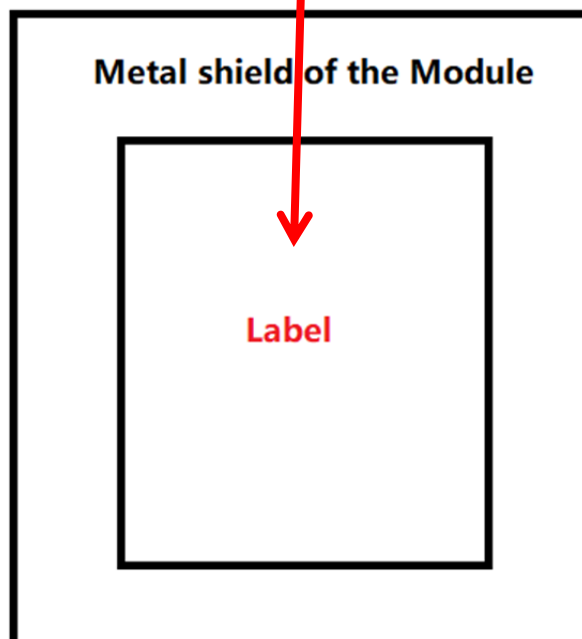

Label:

Label Location:

On the top of the EUT

Label Size: 40.5*40.5mm