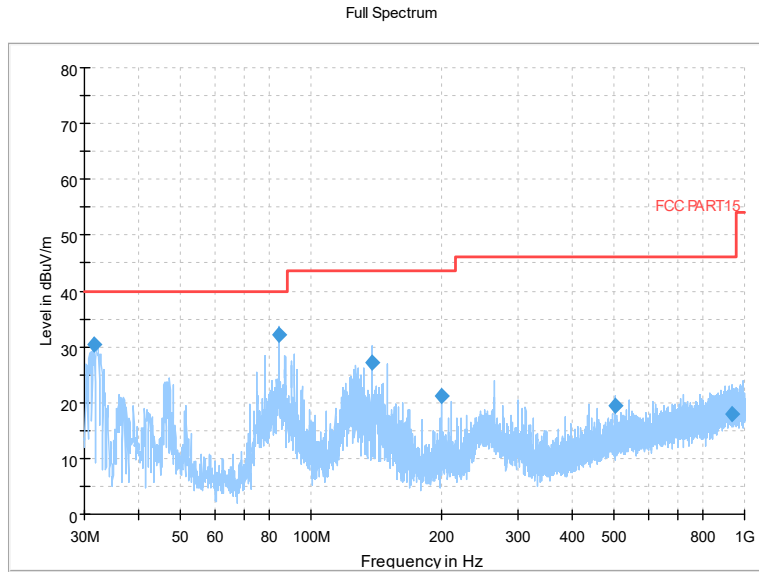

Full Spectrum

Frequency Range: 18GHz -40GHz
Detector: Av mode and PK mode
Modulation type: 802.11n(HT40)

Full Spectrum

Frequency Range: 30MHz -1GHz
Detector: QP mode
Test Mode: 802.11ac(VHT40)

Full Spectrum

Frequency Range: 1GHz -6GHz
Detector: Av mode and PK mode
Test Mode: 802.11ac(VHT40)

Full Spectrum

Frequency Range: 6GHz -18GHz
Detector: Av mode and PK mode
Test Mode: 802.11ac(VHT40)

Full Spectrum

Frequency Range: 18GHz -40GHz
Detector: Av mode and PK mode
Test Mode: 802.11ac(VHT40)

Frequency Range: 30MHz -1GHz
Detector: QP mode
Test Mode: 802.11ax(HE40)

Frequency Range: 1GHz -6GHz
Detector: Av mode and PK mode
Test Mode: 802.11ax(HE40)

Frequency Range: 6GHz -18GHz
Detector: Av mode and PK mode
Test Mode: 802.11ax(HE40)