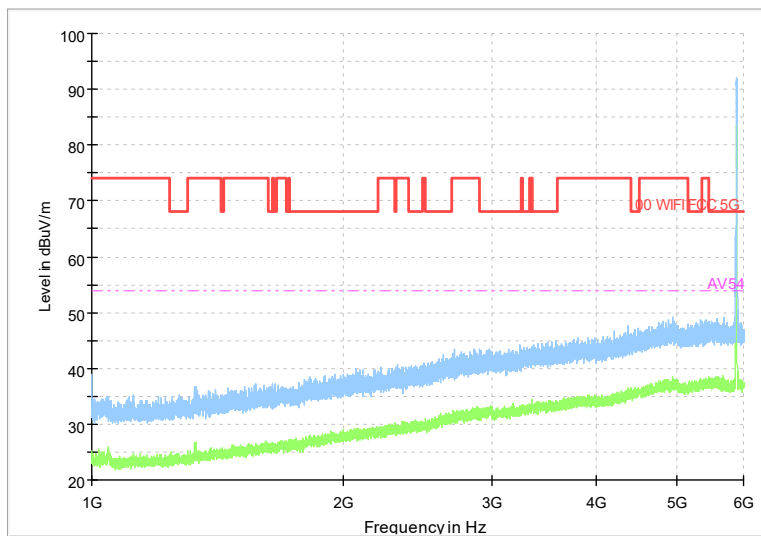

Full Spectrum

Frequency Range: 6GHz -18GHz
Detector: Av mode and PK mode
Test Mode: 802.11ac(VHT20)

Full Spectrum

Frequency Range: 18GHz -40GHz
Detector: Av mode and PK mode
Test Mode: 802.11ac(VHT20)

Full Spectrum

Frequency Range: 30MHz -1GHz
Detector: QP mode
Test Mode: 802.11ax(HE20)

Full Spectrum

Frequency Range: 1GHz -6GHz
Detector: Av mode and PK mode
Test Mode: 802.11ax(HE20)

Full Spectrum

Frequency Range: 6GHz -18GHz
Detector: Av mode and PK mode
Test Mode: 802.11ax(HE20)

Full Spectrum

Preview Result 2-AVG Preview Result 1-PK+
00 WIFI FCC 5G AV54

Comment

Frequency Range: 18GHz -40GHz
Detector: Av mode and PK mode
Test Mode: 802.11ax(HE20)

Carrier frequency (MHz): 5875
Channel No.:175