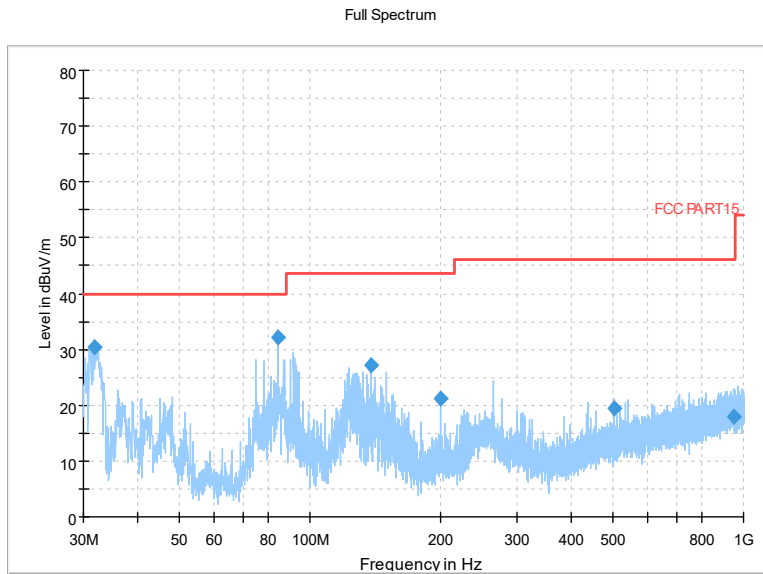

Full Spectrum

Preview Result 2-AVG Preview Result 1-PK+
00 WIFI FCC 5G AV54

Comment

Frequency Range: 18GHz -40GHz
Detector: Av mode and PK mode
Test Mode: 802.11ax(HE20)

Carrier frequency (MHz): 5875
Channel No.:175

Frequency Range: 30MHz -1GHz
Detector: QP mode
Modulation type: 802.11n(HT40)

Frequency Range: 1GHz -6GHz
Detector: Av mode and PK mode
Modulation type: 802.11n(HT40)

Full Spectrum

Frequency Range: 6GHz -18GHz
Detector: Av mode and PK mode
Modulation type: 802.11n(HT40)