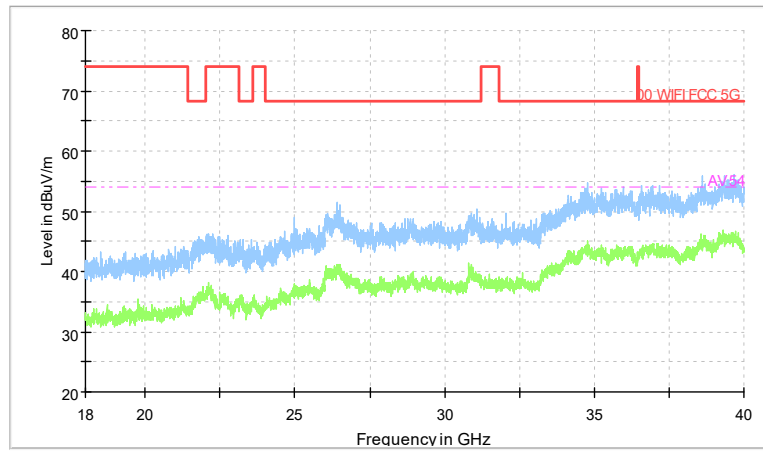

Full Spectrum

Frequency Range: 6GHz -18GHz
Detector: Av mode and PK mode
Test Mode: 802.11ac(VHT20)

Full Spectrum

Frequency Range: 18GHz -40GHz
Detector: Av mode and PK mode
Test Mode: 802.11ac(VHT20)

Full Spectrum

Frequency Range: 30MHz -1GHz
Detector: QP mode
Test Mode: 802.11ax(HE20)

Full Spectrum

Frequency Range: 1GHz -6GHz
Detector: Av mode and PK mode
Test Mode: 802.11ax(HE20)

Full Spectrum

Frequency Range: 6GHz -18GHz
Detector: Av mode and PK mode
Test Mode: 802.11ax(HE20)

Full Spectrum

Preview Result 2-AVG Preview Result 1-PK+
00 WIFI FCC 5G AV54

Comment

Frequency Range: 18GHz -40GHz
Detector: Av mode and PK mode
Test Mode: 802.11ax(HE20)

Carrier frequency (MHz): 5875
Channel No.:175