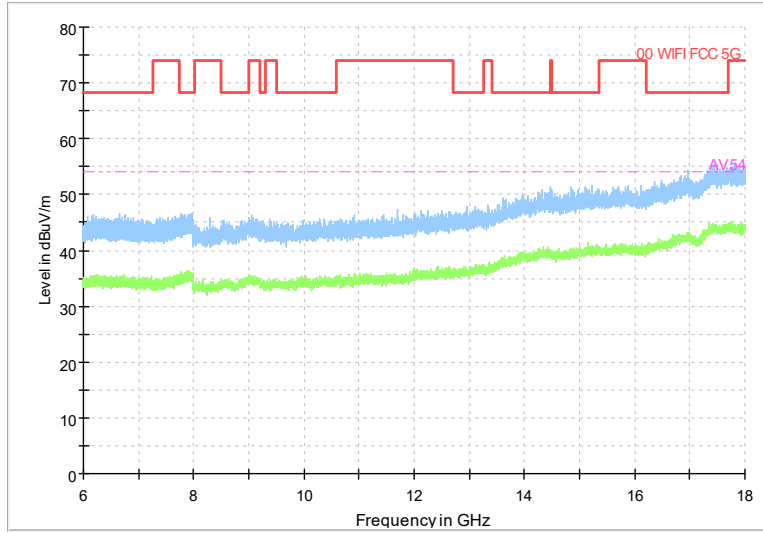

Full Spectrum

Frequency Range: 6GHz -18GHz
Detector: Av mode and PK mode
Test Mode: 802.11ac(VHT20)

Full Spectrum

Frequency Range: 18GHz -40GHz
Detector: Av mode and PK mode
Test Mode: 802.11ac(VHT20)

Full Spectrum

Frequency Range: 30MHz -1GHz
Detector: QP mode
Test Mode: 802.11ax(HE20)

Full Spectrum

Frequency Range: 1GHz -6GHz
Detector: Av mode and PK mode
Test Mode: 802.11ax(HE20)

Full Spectrum

Frequency Range: 6GHz -18GHz
Detector: Av mode and PK mode
Test Mode: 802.11ax(HE20)

Full Spectrum

Preview Result 2-AVG Preview Result 1-PK+
00 WIFI FCC 5G AV54

Comment

Frequency Range: 18GHz -40GHz
Detector: Av mode and PK mode
Test Mode: 802.11ax(HE20)

Carrier frequency (MHz): 5875
Channel No.:175