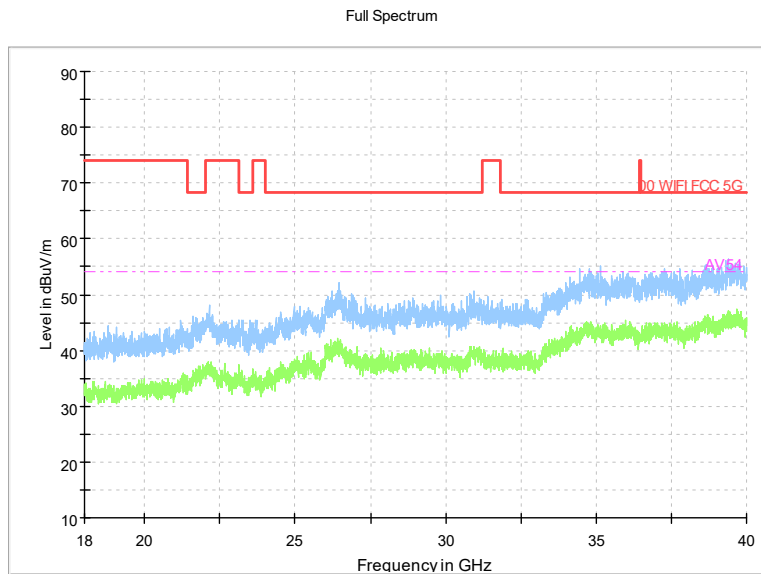

Full Spectrum

Preview Result 2-AVG Preview Result 1-PK+
00 WIFI FCC 5G AV54

Comment

Frequency Range: 18GHz -40GHz
Detector: Av mode and PK mode
Test Mode: 802.11ax(HE20)

Carrier frequency (MHz): 5875
Channel No.:175

Full Spectrum

Frequency Range: 18GHz -40GHz
Detector: Av mode and PK mode
Modulation type: 802.11n(HT40)

Full Spectrum

Frequency Range: 30MHz -1GHz
Detector: QP mode
Test Mode: 802.11ac(VHT40)

Full Spectrum

Frequency Range: 1GHz -6GHz
Detector: Av mode and PK mode
Test Mode: 802.11ac(VHT40)

Full Spectrum

Frequency Range: 6GHz -18GHz
Detector: Av mode and PK mode
Test Mode: 802.11ac(VHT40)

Full Spectrum

Frequency Range: 18GHz -40GHz
Detector: Av mode and PK mode
Test Mode: 802.11ac(VHT40)

Frequency Range: 30MHz -1GHz
Detector: QP mode
Test Mode: 802.11ax(HE40)

Frequency Range: 1GHz -6GHz
Detector: Av mode and PK mode
Test Mode: 802.11ax(HE40)

Frequency Range: 6GHz -18GHz
Detector: Av mode and PK mode
Test Mode: 802.11ax(HE40)