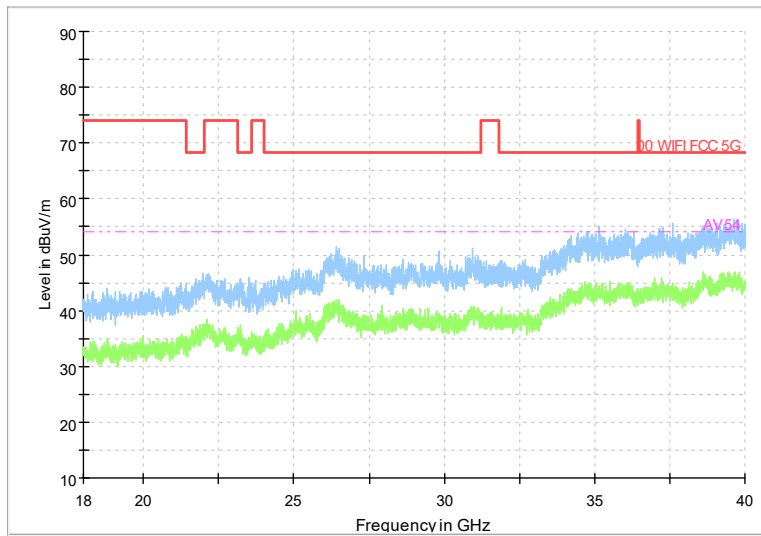

Full Spectrum

Frequency Range: 6GHz -18GHz
Detector: Av mode and PK mode
Test Mode: 802.11ac(VHT20)

Full Spectrum

Frequency Range: 18GHz -40GHz
Detector: Av mode and PK mode
Test Mode: 802.11ac(VHT20)

Full Spectrum

Frequency Range: 30MHz -1GHz
Detector: QP mode
Test Mode: 802.11ax(HE20)

Full Spectrum

Frequency Range: 1GHz -6GHz
Detector: Av mode and PK mode
Test Mode: 802.11ax(HE20)

Full Spectrum

Frequency Range: 6GHz -18GHz
Detector: Av mode and PK mode
Test Mode: 802.11ax(HE20)

Full Spectrum

Preview Result 2-AVG Preview Result 1-PK+
00 WIFI FCC 5G AV54

Comment

Frequency Range: 18GHz -40GHz
Detector: Av mode and PK mode
Test Mode: 802.11ax(HE20)

Carrier frequency (MHz): 5875
Channel No.:175