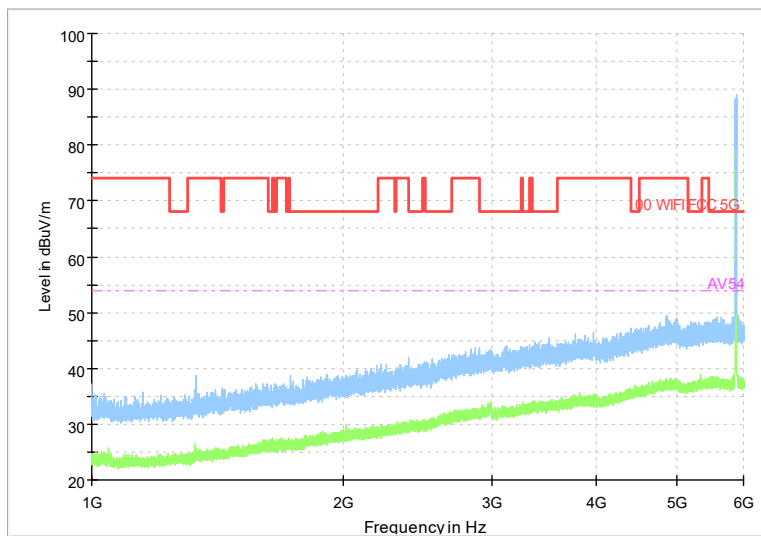

Full Spectrum

Preview Result 2-AVG Preview Result 1-PK+
00 WIFI FCC 5G AV54

Comment

Frequency Range: 18GHz -40GHz
Detector: Av mode and PK mode
Test Mode: 802.11ax(HE20)

Carrier frequency (MHz): 5875
Channel No.:175

Frequency Range: 30MHz -1GHz
Detector: QP mode
Modulation type: 802.11n(HT40)

Frequency Range: 1GHz -6GHz
Detector: Av mode and PK mode
Modulation type: 802.11n(HT40)

Full Spectrum

Frequency Range: 6GHz -18GHz
Detector: Av mode and PK mode
Modulation type: 802.11n(HT40)

Full Spectrum

Frequency Range: 18GHz -40GHz
Detector: Av mode and PK mode
Modulation type: 802.11n(HT40)

Full Spectrum

Frequency Range: 30MHz -1GHz
Detector: QP mode
Test Mode: 802.11ac(VHT40)

Full Spectrum

Frequency Range: 1GHz -6GHz
Detector: Av mode and PK mode
Test Mode: 802.11ac(VHT40)

Full Spectrum

Frequency Range: 6GHz -18GHz
Detector: Av mode and PK mode
Test Mode: 802.11ac(VHT40)

Full Spectrum

Frequency Range: 18GHz -40GHz
Detector: Av mode and PK mode
Test Mode: 802.11ac(VHT40)