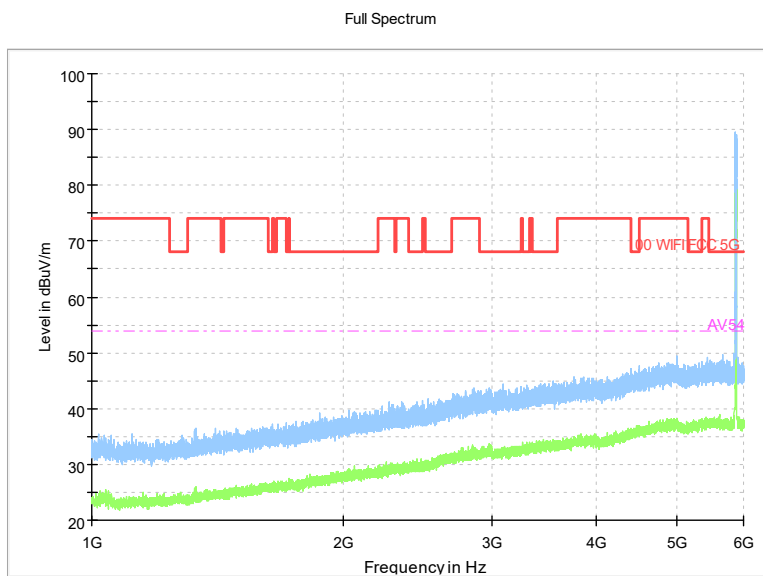

Full Spectrum

Preview Result 2-AVG Preview Result 1-PK+
00 WIFI FCC 5G AV54

Comment

Frequency Range: 18GHz -40GHz
Detector: Av mode and PK mode
Test Mode: 802.11ax(HE20)

Carrier frequency (MHz): 5875
Channel No.:175

Frequency Range: 30MHz -1GHz
Detector: QP mode
Modulation type: 802.11n(HT40)

Frequency Range: 1GHz -6GHz
Detector: Av mode and PK mode
Modulation type: 802.11n(HT40)

Full Spectrum

Frequency Range: 6GHz -18GHz
Detector: Av mode and PK mode
Modulation type: 802.11n(HT40)