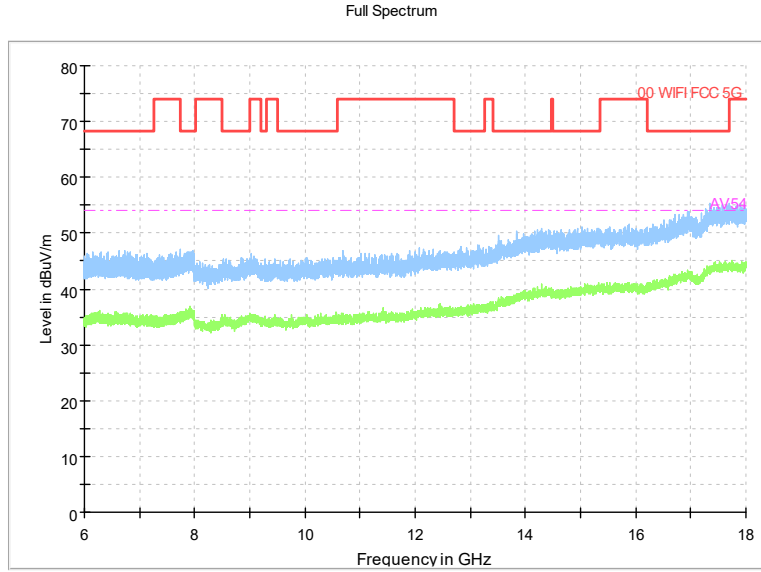

Full Spectrum

Preview Result 2-AVG Preview Result 1-PK+
00 WIFI FCC 5G AV54

Comment

Frequency Range: 18GHz -40GHz
Detector: Av mode and PK mode
Test Mode: 802.11ax(HE20)

Carrier frequency (MHz): 5875
Channel No.:175

Full Spectrum

Frequency Range: 18GHz -40GHz
Detector: Av mode and PK mode
Modulation type: 802.11n(HT40)

Full Spectrum

Frequency Range: 30MHz -1GHz
Detector: QP mode
Test Mode: 802.11ac(VHT40)

Full Spectrum

Frequency Range: 1GHz -6GHz
Detector: Av mode and PK mode
Test Mode: 802.11ac(VHT40)

Full Spectrum

Frequency Range: 6GHz -18GHz
Detector: Av mode and PK mode
Test Mode: 802.11ac(VHT40)

Full Spectrum

Frequency Range: 18GHz -40GHz
Detector: Av mode and PK mode
Test Mode: 802.11ac(VHT40)

Frequency Range: 30MHz -1GHz
Detector: QP mode
Test Mode: 802.11ax(HE40)

Frequency Range: 1GHz -6GHz
Detector: Av mode and PK mode
Test Mode: 802.11ax(HE40)

Frequency Range: 6GHz -18GHz
Detector: Av mode and PK mode
Test Mode: 802.11ax(HE40)