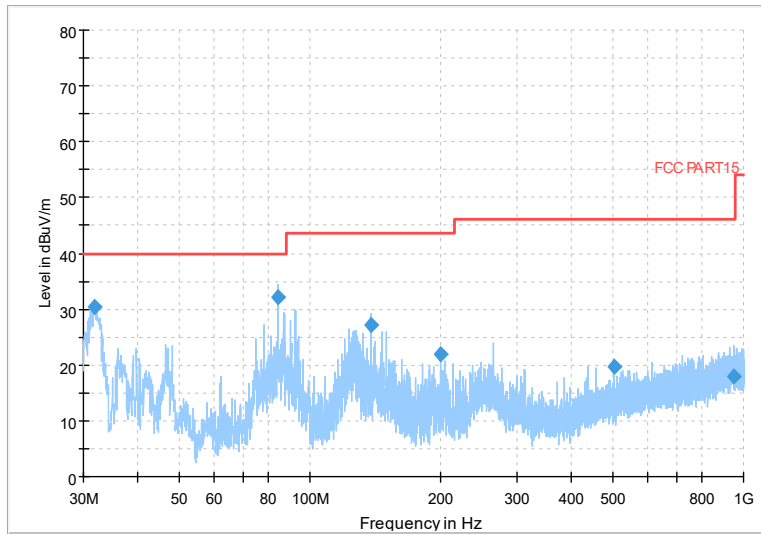

Full Spectrum

Preview Result 2-AVG Preview Result 1-PK+
00 WIFI FCC 5G AV54

Comment

Frequency Range: 18GHz -40GHz
Detector: Av mode and PK mode
Test Mode: 802.11ax(HE20)

Carrier frequency (MHz): 5875
Channel No.:175

Frequency Range: 30MHz -1GHz
Detector: QP mode
Modulation type: 802.11n(HT40)

Frequency Range: 1GHz -6GHz
Detector: Av mode and PK mode
Modulation type: 802.11n(HT40)

Full Spectrum

Frequency Range: 6GHz -18GHz
Detector: Av mode and PK mode
Modulation type: 802.11n(HT40)

Full Spectrum

Frequency Range: 18GHz -40GHz
Detector: Av mode and PK mode
Modulation type: 802.11n(HT40)

Full Spectrum

Frequency Range: 30MHz -1GHz
Detector: QP mode
Test Mode: 802.11ac(VHT40)

Full Spectrum