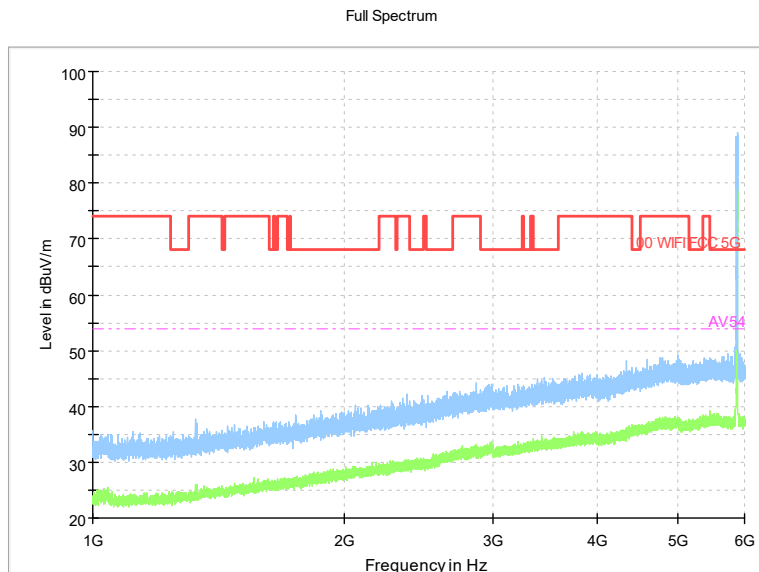

Full Spectrum

Preview Result 2-AVG Preview Result 1-PK+
00 WIFI FCC 5G AV54

Comment

Frequency Range: 18GHz -40GHz
Detector: Av mode and PK mode
Test Mode: 802.11ax(HE20)

Carrier frequency (MHz): 5875
Channel No.:175

Full Spectrum

Frequency Range: 18GHz -40GHz
Detector: Av mode and PK mode
Modulation type: 802.11n(HT40)

Full Spectrum

Frequency Range: 30MHz -1GHz
Detector: QP mode
Test Mode: 802.11ac(VHT40)

Full Spectrum

Frequency Range: 1GHz -6GHz
Detector: Av mode and PK mode
Test Mode: 802.11ac(VHT40)

Full Spectrum

Frequency Range: 6GHz -18GHz
Detector: Av mode and PK mode
Test Mode: 802.11ac(VHT40)

Full Spectrum

Frequency Range: 18GHz -40GHz
Detector: Av mode and PK mode
Test Mode: 802.11ac(VHT40)

Frequency Range: 30MHz -1GHz
Detector: QP mode
Test Mode: 802.11ax(HE40)

Frequency Range: 1GHz -6GHz
Detector: Av mode and PK mode
Test Mode: 802.11ax(HE40)

Frequency Range: 6GHz -18GHz
Detector: Av mode and PK mode
Test Mode: 802.11ax(HE40)