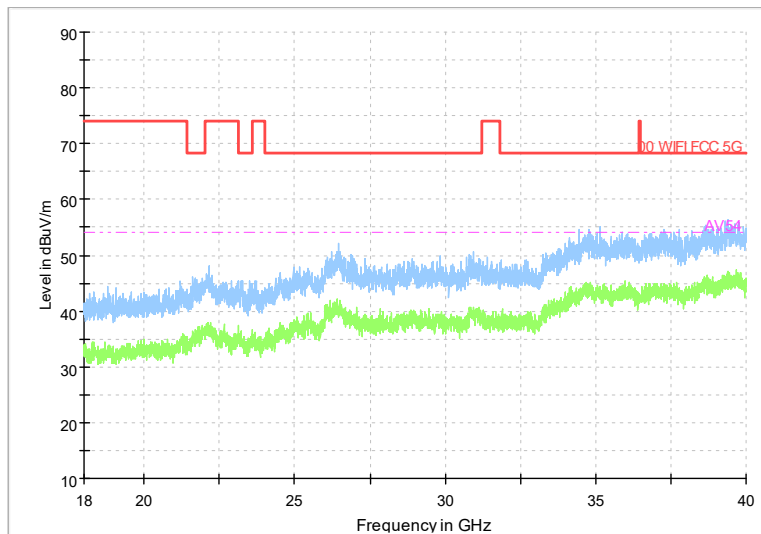

Full Spectrum

Preview Result 2-AVG Preview Result 1-PK+
00 WIFI FCC 5G AV54

Comment

Frequency Range: 18GHz -40GHz
Detector: Av mode and PK mode
Test Mode: 802.11ax(HE20)

Carrier frequency (MHz): 5875
Channel No.:175

Frequency Range: 30MHz -1GHz
Detector: QP mode
Modulation type: 802.11n(HT40)

Frequency Range: 1GHz -6GHz
Detector: Av mode and PK mode
Modulation type: 802.11n(HT40)

Full Spectrum

Frequency Range: 6GHz -18GHz
Detector: Av mode and PK mode
Modulation type: 802.11n(HT40)

Full Spectrum

Frequency Range: 18GHz -40GHz
Detector: Av mode and PK mode
Modulation type: 802.11n(HT40)

Full Spectrum

Frequency Range: 30MHz -1GHz
Detector: QP mode
Test Mode: 802.11ac(VHT40)

Full Spectrum

Frequency Range: 1GHz -6GHz
Detector: Av mode and PK mode
Test Mode: 802.11ac(VHT40)

Full Spectrum

Frequency Range: 6GHz -18GHz
Detector: Av mode and PK mode
Test Mode: 802.11ac(VHT40)

Full Spectrum

Frequency Range: 18GHz -40GHz
Detector: Av mode and PK mode
Test Mode: 802.11ac(VHT40)