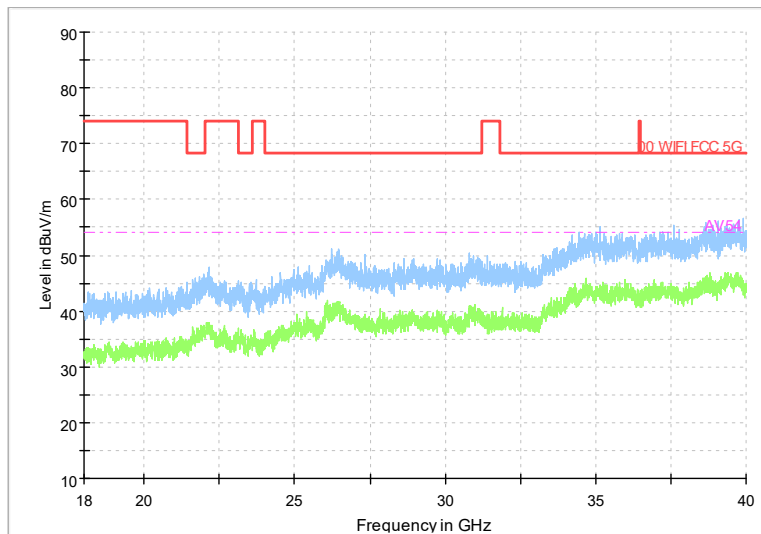

Full Spectrum

Preview Result 2-AVG Preview Result 1-PK+
00 WIFI FCC 5G AV54

Comment

Frequency Range: 18GHz -40GHz
Detector: Av mode and PK mode
Test Mode: 802.11ax(HE20)

Carrier frequency (MHz): 5875
Channel No.:175

Frequency Range: 30MHz -1GHz
Detector: QP mode
Modulation type: 802.11n(HT40)

Frequency Range: 1GHz -6GHz
Detector: Av mode and PK mode
Modulation type: 802.11n(HT40)

Full Spectrum

Frequency Range: 6GHz -18GHz
Detector: Av mode and PK mode
Modulation type: 802.11n(HT40)

Full Spectrum

Frequency Range: 18GHz -40GHz
Detector: Av mode and PK mode
Modulation type: 802.11n(HT40)

Full Spectrum

Frequency Range: 30MHz -1GHz
Detector: QP mode
Test Mode: 802.11ac(VHT40)

Full Spectrum

Frequency Range: 1GHz -6GHz
Detector: Av mode and PK mode
Test Mode: 802.11ac(VHT40)

Full Spectrum

Frequency Range: 6GHz -18GHz
Detector: Av mode and PK mode
Test Mode: 802.11ac(VHT40)

Full Spectrum

Frequency Range: 18GHz -40GHz
Detector: Av mode and PK mode
Test Mode: 802.11ac(VHT40)