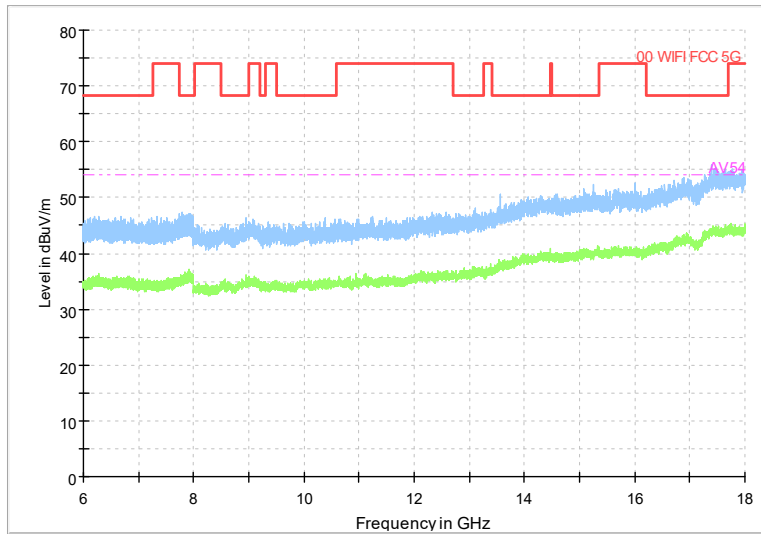

Full Spectrum

Preview Result 2-AVG Preview Result 1-PK+
00 WIFI FCC 5G AV54

Comment

Frequency Range: 18GHz -40GHz
Detector: Av mode and PK mode
Test Mode: 802.11ax(HE20)

Carrier frequency (MHz): 5875
Channel No.:175

Frequency Range: 30MHz -1GHz
Detector: QP mode
Modulation type: 802.11n(HT40)

Frequency Range: 1GHz -6GHz
Detector: Av mode and PK mode
Modulation type: 802.11n(HT40)

Full Spectrum

Frequency Range: 6GHz -18GHz
Detector: Av mode and PK mode
Modulation type: 802.11n(HT40)

Full Spectrum

Frequency Range: 18GHz -40GHz
Detector: Av mode and PK mode
Modulation type: 802.11n(HT40)

Full Spectrum

Frequency Range: 30MHz -1GHz
Detector: QP mode
Test Mode: 802.11ac(VHT40)

Full Spectrum

Frequency Range: 1GHz -6GHz
Detector: Av mode and PK mode
Test Mode: 802.11ac(VHT40)

Full Spectrum

Frequency Range: 6GHz -18GHz
Detector: Av mode and PK mode
Test Mode: 802.11ac(VHT40)

Full Spectrum

Frequency Range: 18GHz -40GHz
Detector: Av mode and PK mode
Test Mode: 802.11ac(VHT40)