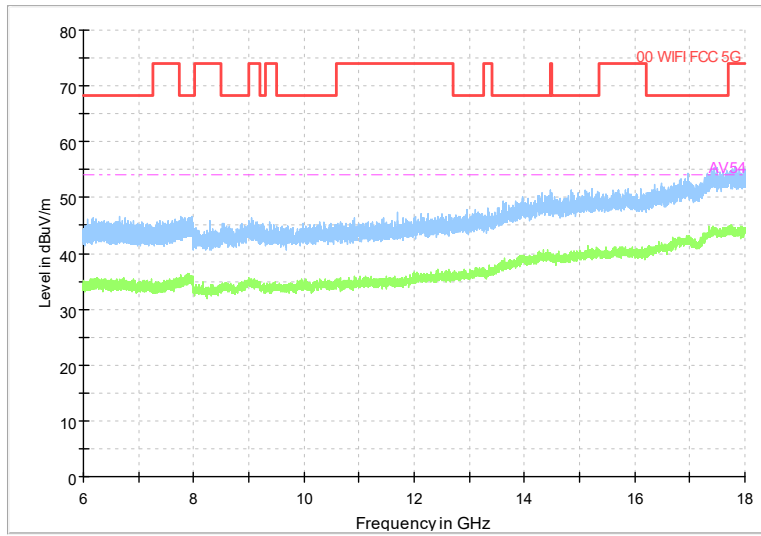

Full Spectrum

Frequency Range: 6GHz -18GHz
Detector: Av mode and PK mode
Test Mode: 802.11ac(VHT20)

Full Spectrum

Frequency Range: 18GHz -40GHz
Detector: Av mode and PK mode
Test Mode: 802.11ac(VHT20)

Full Spectrum

Frequency Range: 30MHz -1GHz
Detector: QP mode
Test Mode: 802.11ax(HE20)

Full Spectrum

Frequency Range: 1GHz -6GHz
Detector: Av mode and PK mode
Test Mode: 802.11ax(HE20)

Full Spectrum

Frequency Range: 6GHz -18GHz
Detector: Av mode and PK mode
Test Mode: 802.11ax(HE20)

Full Spectrum

Preview Result 2-AVG Preview Result 1-PK+
00 WIFI FCC 5G AV54

Comment

Frequency Range: 18GHz -40GHz
Detector: Av mode and PK mode
Test Mode: 802.11ax(HE20)

Carrier frequency (MHz): 5875
Channel No.:175