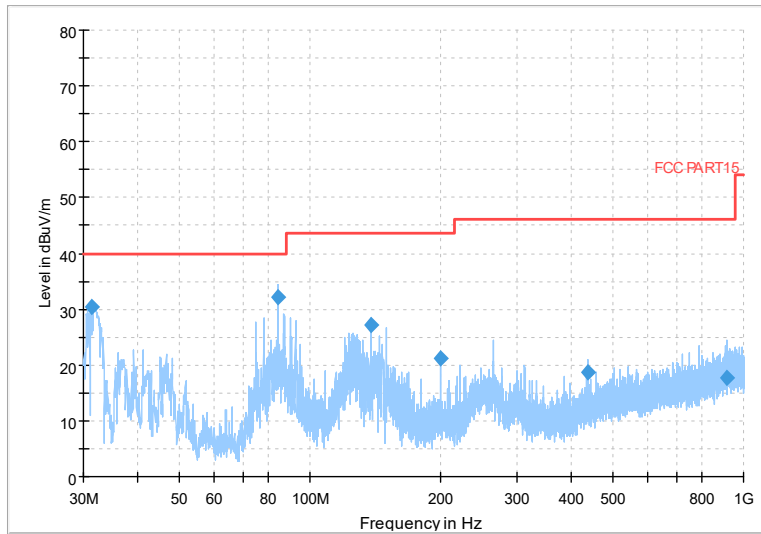

Full Spectrum

Frequency Range: 6GHz -18GHz
Detector: Av mode and PK mode
Test Mode: 802.11ac(VHT20)

Full Spectrum

Frequency Range: 18GHz -40GHz
Detector: Av mode and PK mode
Test Mode: 802.11ac(VHT20)

Full Spectrum

Frequency Range: 30MHz -1GHz
Detector: QP mode
Test Mode: 802.11ax(HE20)

Full Spectrum

Frequency Range: 1GHz -6GHz
Detector: Av mode and PK mode
Test Mode: 802.11ax(HE20)

Full Spectrum

Frequency Range: 6GHz -18GHz
Detector: Av mode and PK mode
Test Mode: 802.11ax(HE20)

Full Spectrum

Preview Result 2-AVG Preview Result 1-PK+
00 WIFI FCC 5G AV54

Comment

Frequency Range: 18GHz -40GHz
Detector: Av mode and PK mode
Test Mode: 802.11ax(HE20)

Carrier frequency (MHz): 5875
Channel No.:175