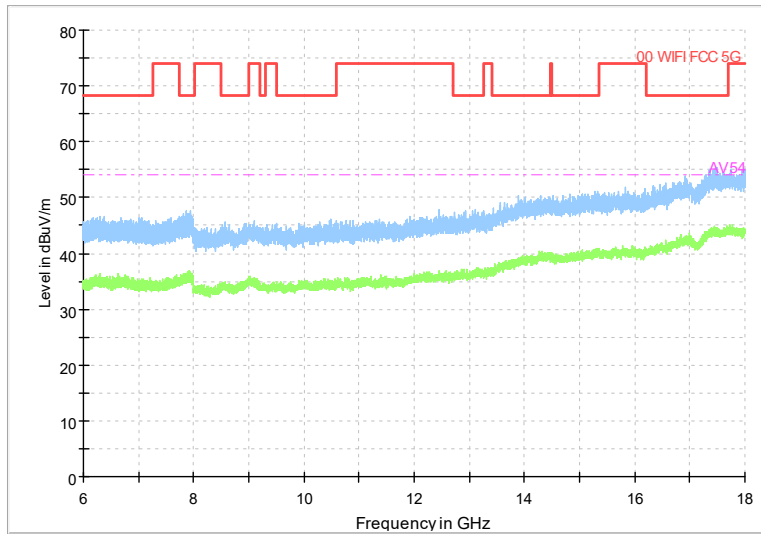

Frequency Range: 30MHz -1GHz
Detector: QP mode
Test Mode: 802.11ax(HE20)

Full Spectrum

Frequency Range: 1GHz -6GHz
Detector: Av mode and PK mode
Test Mode: 802.11ax(HE20)

Full Spectrum

Frequency Range: 6GHz -18GHz
Detector: Av mode and PK mode
Test Mode: 802.11ax(HE20)

Full Spectrum

Preview Result 2-AVG Preview Result 1-PK+
00 WIFI FCC 5G AV54

Comment

Frequency Range: 18GHz -40GHz
Detector: Av mode and PK mode
Test Mode: 802.11ax(HE20)

Carrier frequency (MHz): 5875
Channel No.:175

Frequency Range: 30MHz -1GHz
Detector: QP mode
Modulation type: 802.11n(HT40)

Frequency Range: 1GHz -6GHz
Detector: Av mode and PK mode
Modulation type: 802.11n(HT40)

Full Spectrum

Frequency Range: 6GHz -18GHz
Detector: Av mode and PK mode
Modulation type: 802.11n(HT40)

Full Spectrum

Frequency Range: 18GHz -40GHz
Detector: Av mode and PK mode
Modulation type: 802.11n(HT40)

Full Spectrum

Frequency Range: 30MHz -1GHz
Detector: QP mode
Test Mode: 802.11ac(VHT40)

Full Spectrum