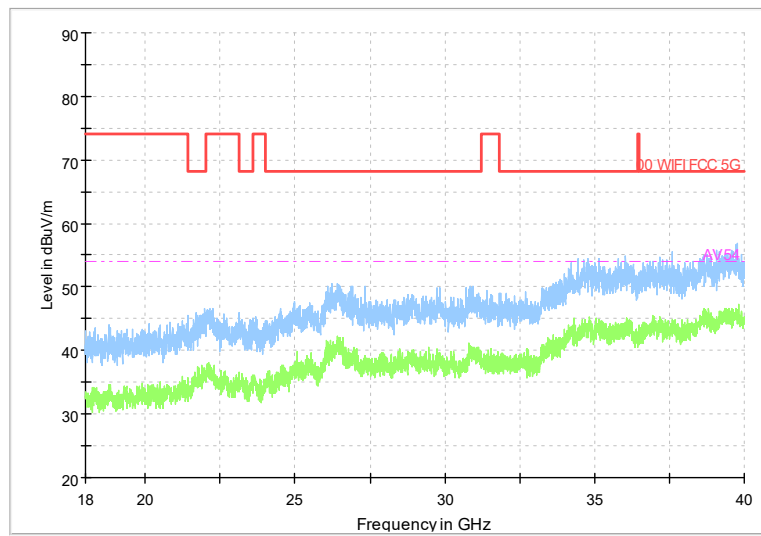

Full Spectrum

Comment

Frequency Range: 8GHz -18GHz
Detector: Av mode and PK mode
Test Mode: 802.11ax(HE40)

Full Spectrum

Frequency Range: 18GHz -40GHz
Detector: Av mode and PK mode
Test Mode: 802.11ax(HE40)

Carrier frequency (MHz): 6165
Channel No.:43

Frequency Range: 30MHz -1GHz
Detector: QP mode
Test Mode: 802.11ax(HE40)

Frequency Range: 1GHz -8GHz
Detector: Av mode and PK mode
Test Mode: 802.11ax(HE40)

Full Spectrum