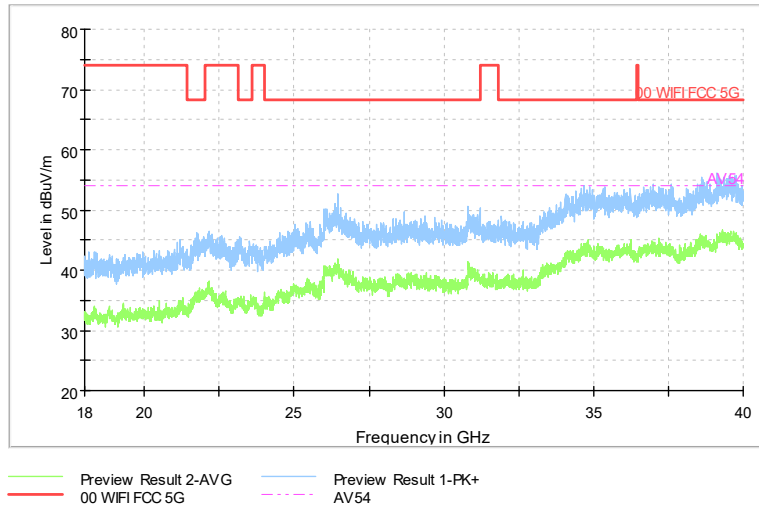

Full Spectrum

Comment

Frequency Range: 18GHz -40GHz
Detector: Av mode and PK mode
Modulation type: 802.11n(HT20)