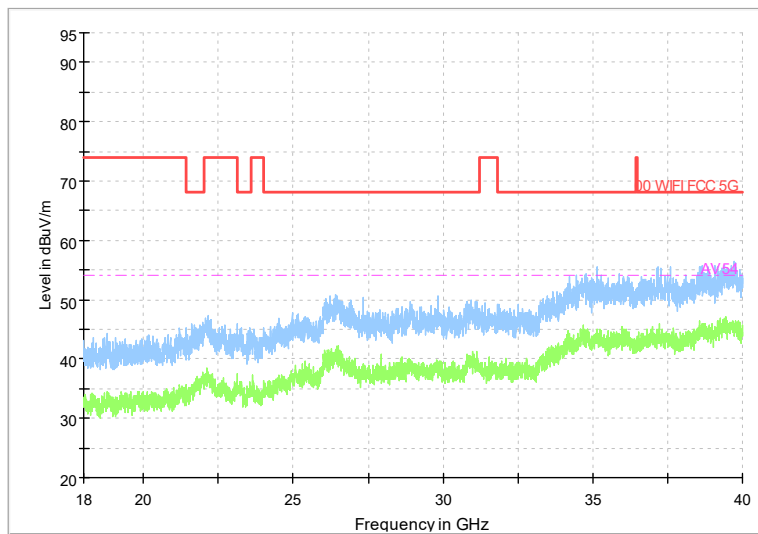

Frequency Range: 1GHz -8GHz
Detector: Av mode and PK mode
Test Mode: 802.11ax(HE80)

Full Spectrum

Comment

Frequency Range: 8GHz -18GHz
Detector: Av mode and PK mode
Test Mode: 802.11ax(HE80)

Full Spectrum