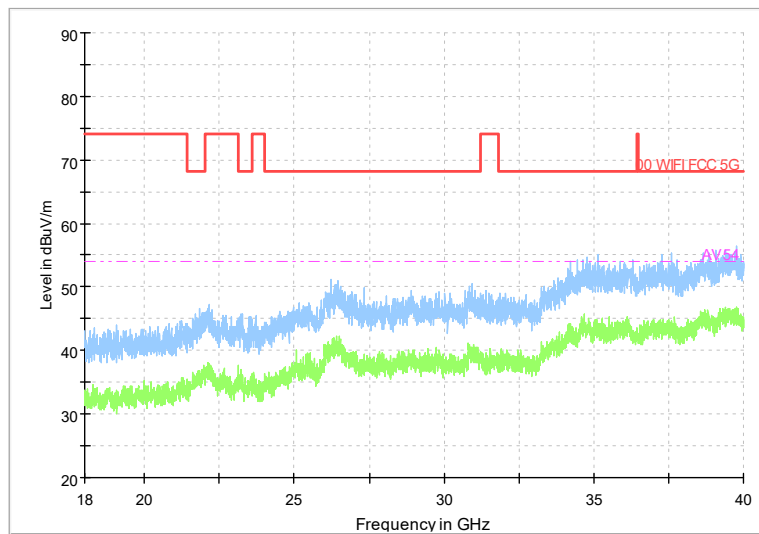

Frequency Range: 1GHz -8GHz
Detector: Av mode and PK mode
Modulation type: 802.11ax(HE80)

Full Spectrum

Comment

Frequency Range: 8GHz -18GHz
Detector: Av mode and PK mode
Modulation type: 802.11ax(HE80)

Full Spectrum

Frequency Range: 18GHz -40GHz
Detector: Av mode and PK mode
Modulation type: 802.11ax(HE80)

Carrier frequency (MHz): 6145
Channel No.:39

Frequency Range: 30MHz -1GHz
Detector: QP mode
Test Mode: 802.11ax(HE80)