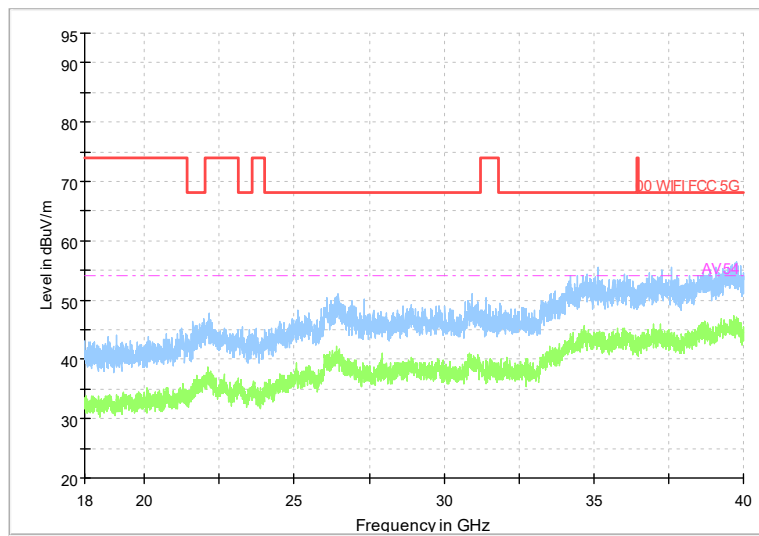

Frequency Range: 18GHz -40GHz
Detector: Av mode and PK mode
Test Mode: 802.11ax(HE80)

Carrier frequency (MHz): 6385
Channel No.:87

Frequency Range: 30MHz -1GHz
Detector: QP mode
Modulation type: 802.11ax(HE80)

Frequency Range: 1GHz -8GHz
Detector: Av mode and PK mode
Modulation type: 802.11ax(HE80)

Full Spectrum

Comment

Frequency Range: 8GHz -18GHz
Detector: Av mode and PK mode
Modulation type: 802.11ax(HE80)

Full Spectrum

Frequency Range: 18GHz -40GHz
Detector: Av mode and PK mode
Modulation type: 802.11ax(HE80)

Carrier frequency (MHz): 6465
Channel No.:103

Frequency Range: 30MHz -1GHz
Detector: QP mode
Test Mode: 802.11ax(HE80)