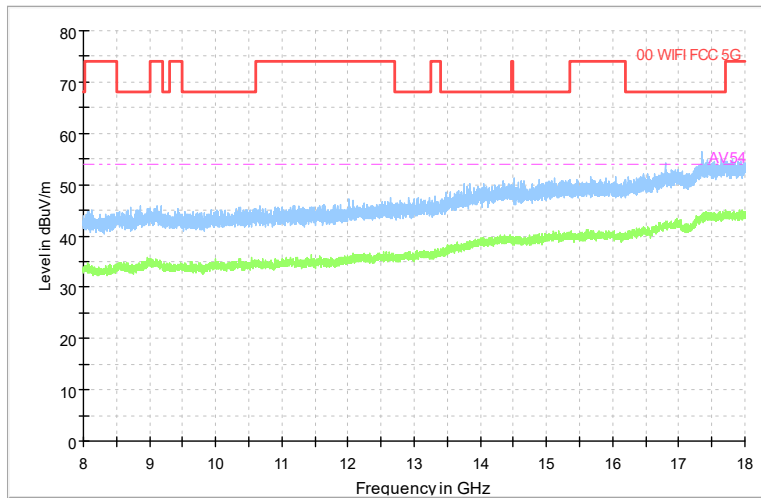

Frequency Range: 18GHz -40GHz
Detector: Av mode and PK mode
Test Mode: 802.11ax(HE80)

Carrier frequency (MHz): 6385
Channel No.:87

Frequency Range: 30MHz -1GHz
Detector: QP mode
Modulation type: 802.11ax(HE80)

Frequency Range: 1GHz -8GHz
Detector: Av mode and PK mode
Modulation type: 802.11ax(HE80)

Full Spectrum

Comment

Frequency Range: 8GHz -18GHz
Detector: Av mode and PK mode
Modulation type: 802.11ax(HE80)

Full Spectrum