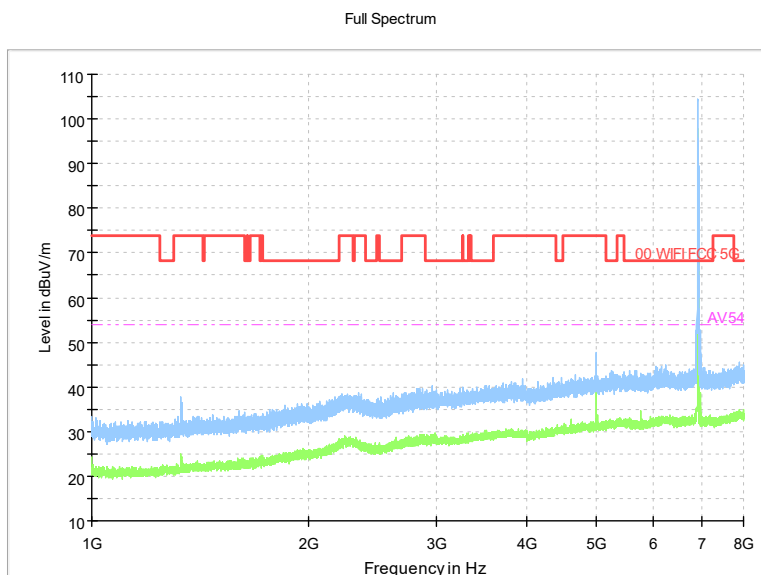

Frequency Range: 1GHz -8GHz
Detector: Av mode and PK mode
Modulation type: 802.11ax(HE40)