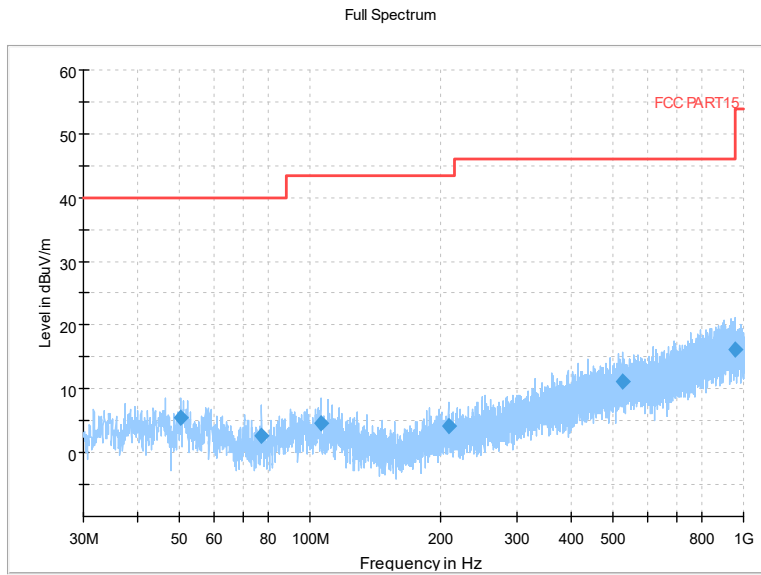

Carrier frequency (MHz): 6565
Channel No.:123

Frequency Range: 30MHz -1GHz
Detector: QP mode
Modulation type: 802.11ax(HE40)