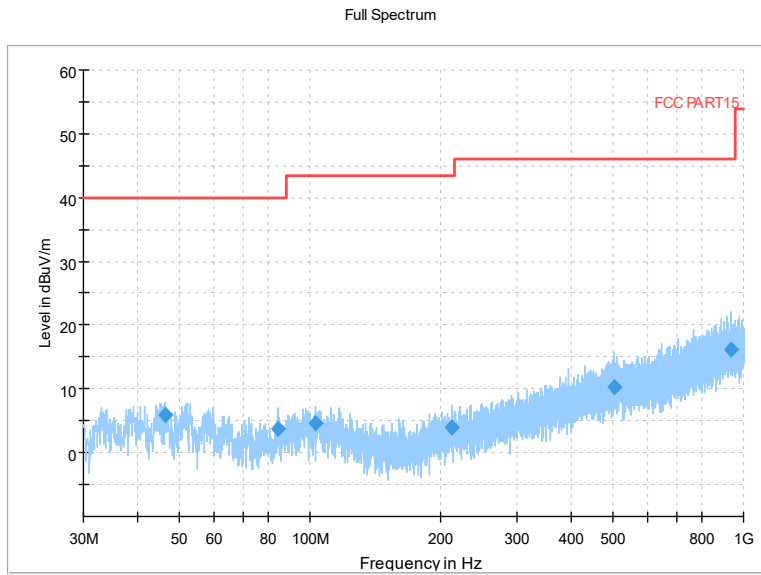

Carrier frequency (MHz): 6445
Channel No.:99

Frequency Range: 30MHz -1GHz
Detector: QP mode
Modulation type: 802.11ax(HE40)