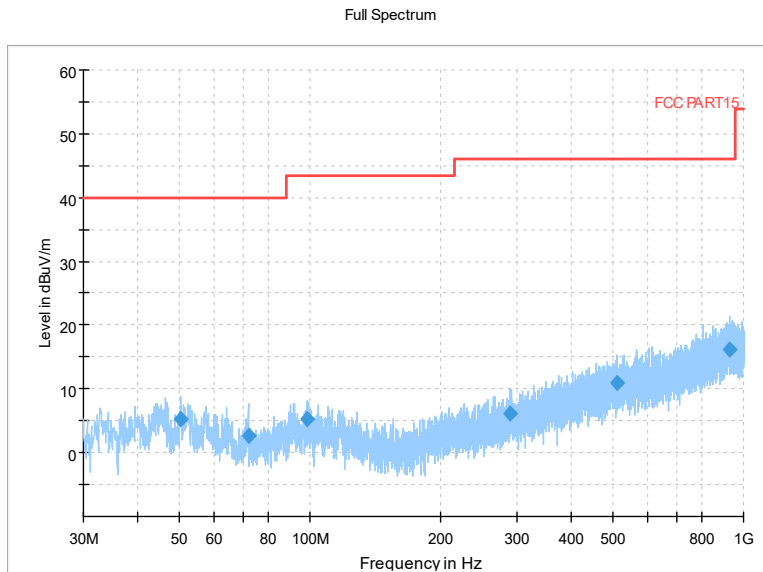

Carrier frequency (MHz): 6625
Channel No.:135

Frequency Range: 30MHz -1GHz
Detector: QP mode
Test Mode: 802.11ax(HE80)