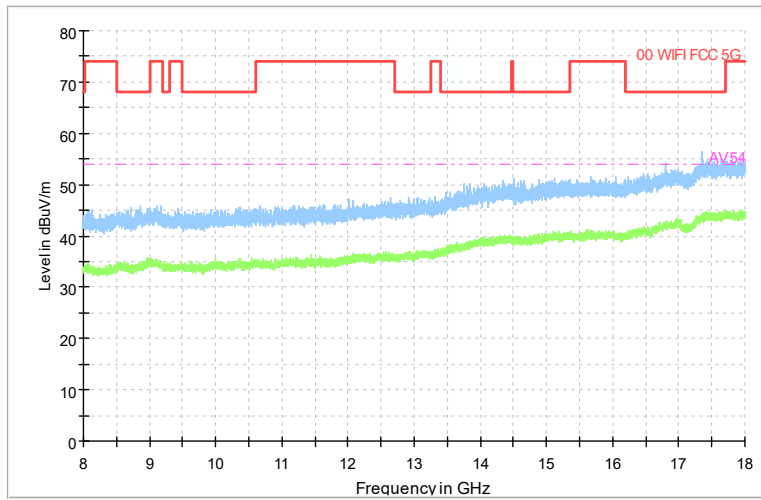

Frequency Range: 18GHz -40GHz
Detector: Av mode and PK mode
Test Mode: 802.11ax(HE80)

Carrier frequency (MHz): 6705
Channel No.:151

Frequency Range: 30MHz -1GHz
Detector: QP mode
Modulation type: 802.11ax(HE80)

Frequency Range: 1GHz -8GHz
Detector: Av mode and PK mode
Modulation type: 802.11ax(HE80)

Full Spectrum

Comment

Frequency Range: 8GHz -18GHz
Detector: Av mode and PK mode
Modulation type: 802.11ax(HE80)

Full Spectrum