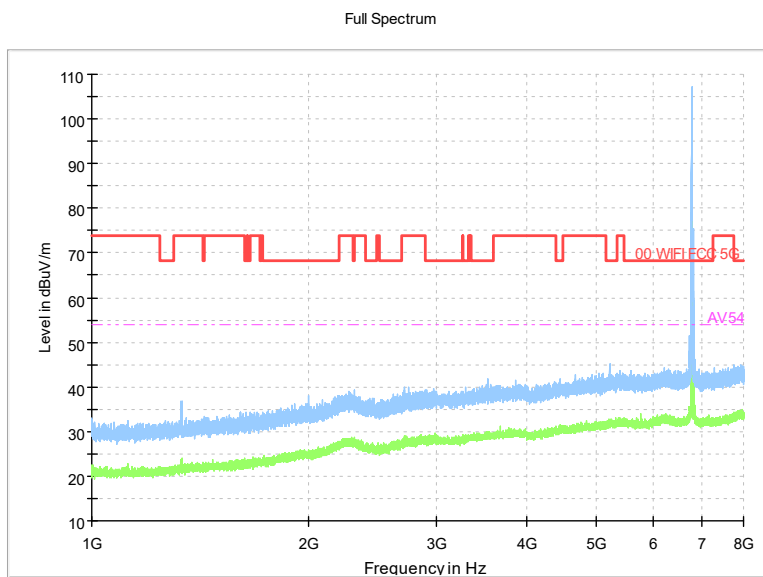

Frequency Range: 18GHz -40GHz
Detector: Av mode and PK mode
Test Mode: 802.11ax(HE80)

Carrier frequency (MHz): 6705
Channel No.:151

Frequency Range: 30MHz -1GHz
Detector: QP mode
Modulation type: 802.11ax(HE80)

Frequency Range: 1GHz -8GHz
Detector: Av mode and PK mode
Modulation type: 802.11ax(HE80)

Full Spectrum

Comment

Frequency Range: 8GHz -18GHz
Detector: Av mode and PK mode
Modulation type: 802.11ax(HE80)

Full Spectrum

Frequency Range: 18GHz -40GHz
Detector: Av mode and PK mode
Modulation type: 802.11ax(HE80)

Carrier frequency (MHz): 6785
Channel No.:167

Frequency Range: 30MHz -1GHz
Detector: QP mode
Modulation type: 802.11ax(HE80)