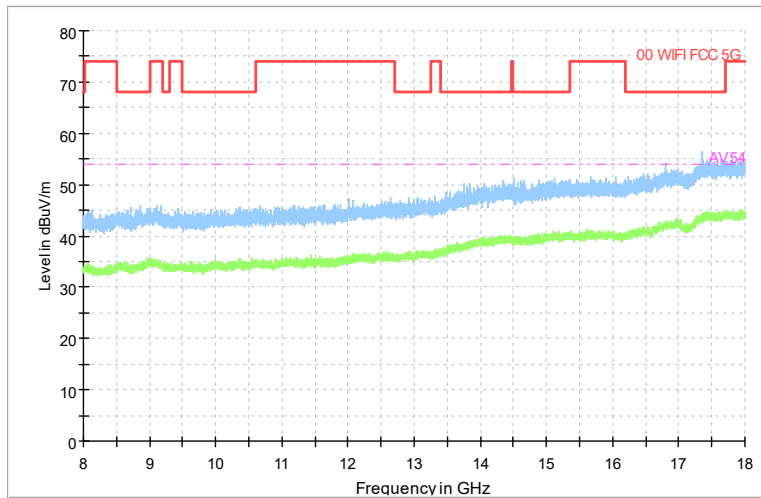

Full Spectrum

Comment

Frequency Range: 8GHz -18GHz
Detector: Av mode and PK mode
Test Mode: 802.11ax(HE80)