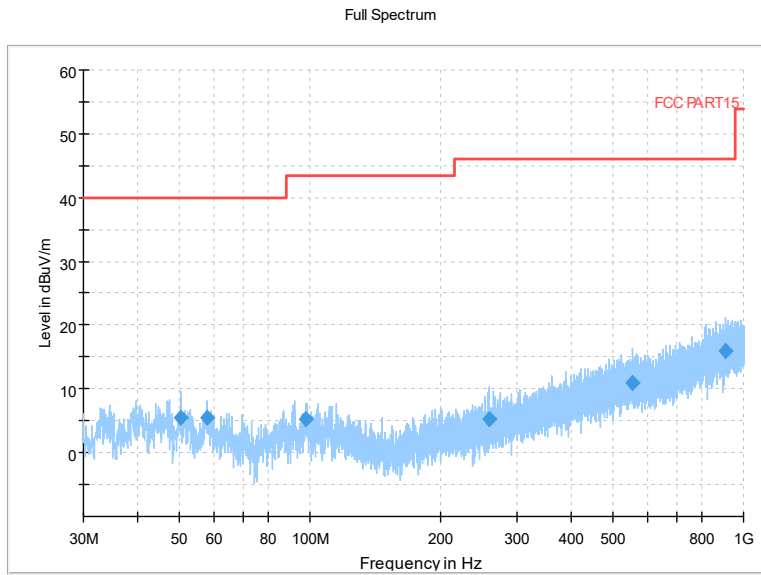

Carrier frequency (MHz): 6925
Channel No.:195

Frequency Range: 30MHz -1GHz
Detector: QP mode
Modulation type: 802.11ax(HE40)