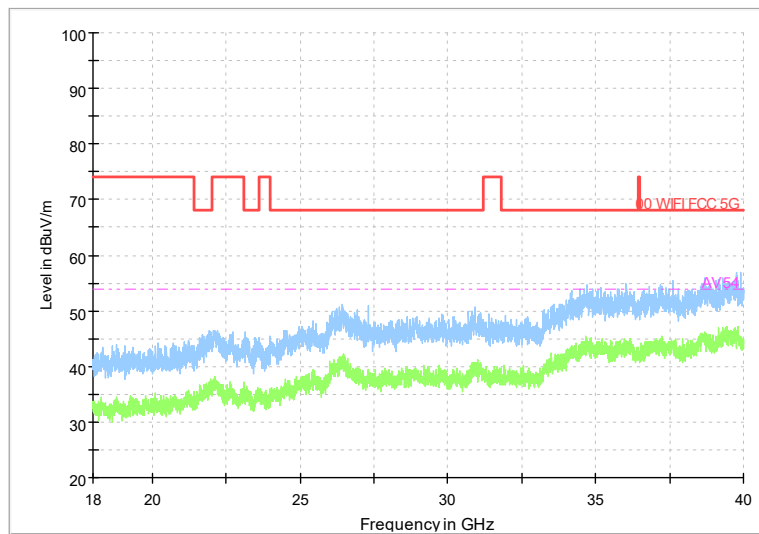

Frequency Range: 1GHz -8GHz
Detector: Av mode and PK mode
Modulation type: 802.11ax(HE80)

Full Spectrum

Comment

Frequency Range: 8GHz -18GHz
Detector: Av mode and PK mode
Modulation type: 802.11ax(HE80)

Full Spectrum

Frequency Range: 18GHz -40GHz
Detector: Av mode and PK mode
Modulation type: 802.11ax(HE80)

Carrier frequency (MHz): 5985
 Channel No.:15

Frequency Range: 30MHz -1GHz
 Detector: QP mode
 Modulation type: 802.11ax(HE160)