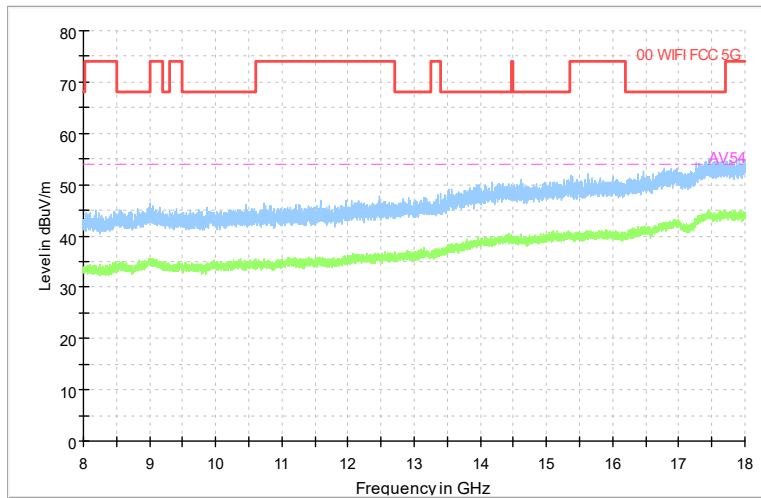

Frequency Range: 18GHz -40GHz
Detector: Av mode and PK mode
Test Mode: 802.11ax(HE160)

Carrier frequency (MHz): 6985
Channel No.:207

Frequency Range: 30MHz -1GHz
Detector: QP mode
Modulation type: 802.11ax(HE160)

Frequency Range: 1GHz -8GHz
Detector: Av mode and PK mode
Modulation type: 802.11ax(HE160)

Full Spectrum

Comment

Frequency Range: 8GHz -18GHz
Detector: Av mode and PK mode
Modulation type: 802.11ax(HE160)