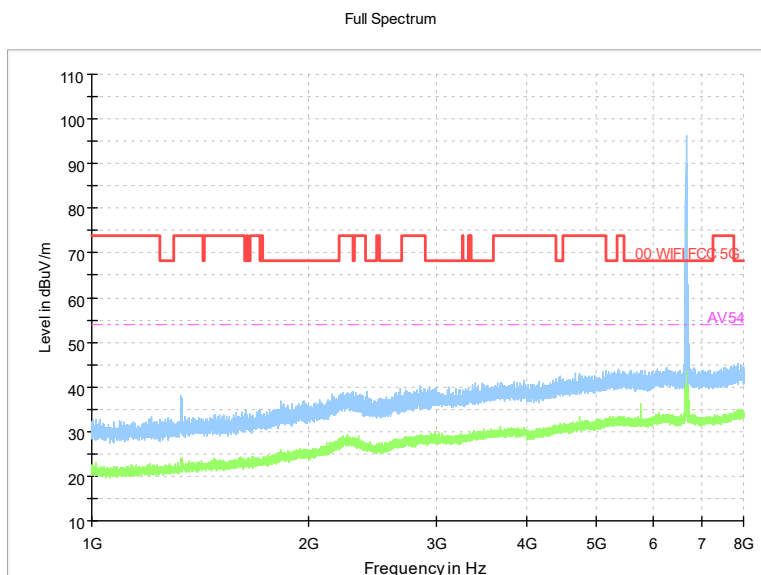

Frequency Range: 1GHz -8GHz
Detector: Av mode and PK mode
Modulation type: 802.11ax(HE160)

Full Spectrum

Comment

Frequency Range: 8GHz -18GHz
Detector: Av mode and PK mode
Modulation type: 802.11ax(HE160)

Full Spectrum

Frequency Range: 18GHz -40GHz
Detector: Av mode and PK mode
Modulation type: 802.11ax(HE160)

Carrier frequency (MHz): 6665
Channel No.:143

Frequency Range: 30MHz -1GHz
Detector: QP mode
Test Mode: 802.11ax(HE160)

Frequency Range: 1GHz -8GHz
Detector: Av mode and PK mode
Test Mode: 802.11ax(HE160)

Full Spectrum

Comment

Frequency Range: 8GHz -18GHz
Detector: Av mode and PK mode
Test Mode: 802.11ax(HE160)

Full Spectrum