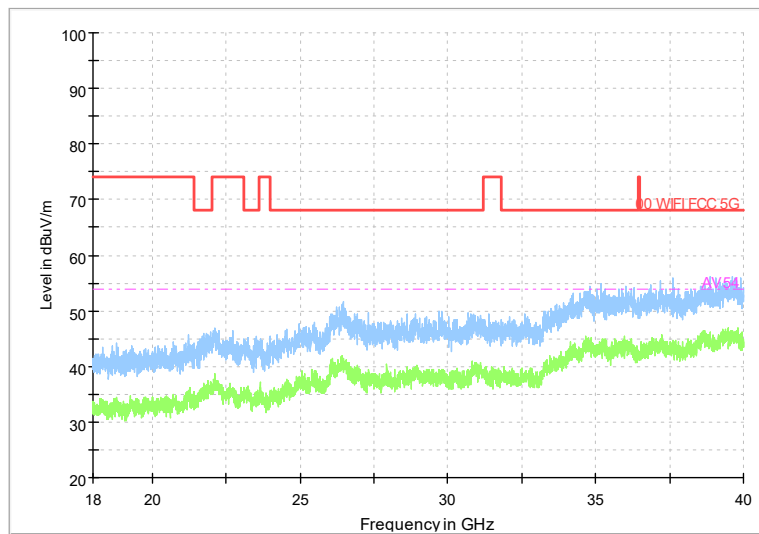

Full Spectrum

Frequency Range: 18GHz -40GHz
Detector: Av mode and PK mode
Modulation type: 802.11ax(HE160)

Carrier frequency (MHz): 6505
Channel No.:111

Frequency Range: 30MHz -1GHz
Detector: QP mode
Modulation type: 802.11ax(HE160)

Frequency Range: 1GHz -8GHz
Detector: Av mode and PK mode
Modulation type: 802.11ax(HE160)

Full Spectrum

Comment

Frequency Range: 8GHz -18GHz
Detector: Av mode and PK mode
Modulation type: 802.11ax(HE160)

Full Spectrum

Frequency Range: 18GHz -40GHz
Detector: Av mode and PK mode
Modulation type: 802.11ax(HE160)

Carrier frequency (MHz): 6665
Channel No.:143

Frequency Range: 30MHz -1GHz
Detector: QP mode
Test Mode: 802.11ax(HE160)