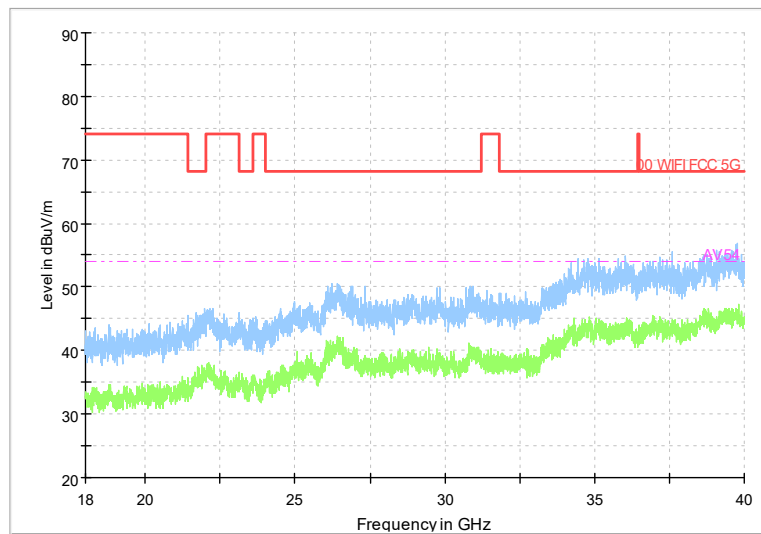

Frequency Range: 1GHz -8GHz
Detector: Av mode and PK mode
Modulation type: 802.11ax(HE40)

Full Spectrum

Comment

Frequency Range: 8GHz -18GHz
Detector: Av mode and PK mode
Modulation type: 802.11ax(HE40)

Full Spectrum

Frequency Range: 18GHz -40GHz
Detector: Av mode and PK mode
Modulation type: 802.11ax(HE40)

Carrier frequency (MHz): 6685
Channel No.:147

Frequency Range: 30MHz -1GHz
Detector: QP mode
Modulation type: 802.11ax(HE40)