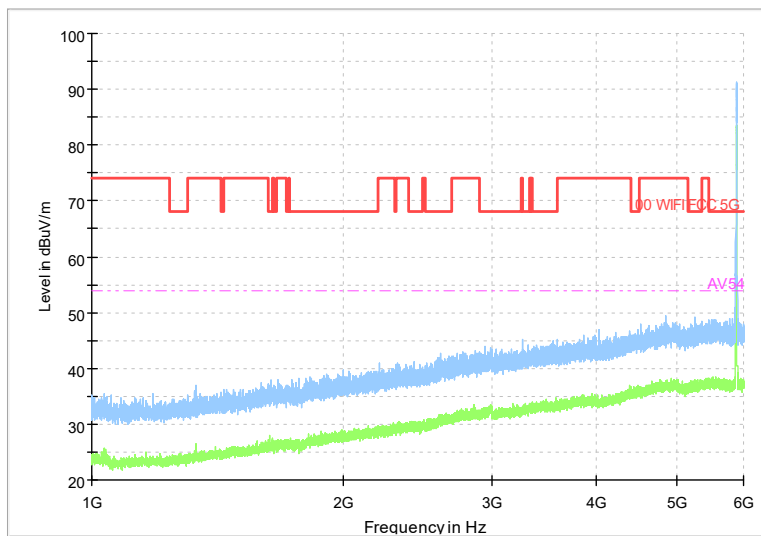

Frequency Range: 6GHz -18GHz
Detector: Av mode and PK mode
Modulation type: 802.11a

Full Spectrum

Frequency Range: 18GHz -40GHz
Detector: Av mode and PK mode
Modulation type: 802.11a

Full Spectrum

Frequency Range: 30MHz -1GHz
Detector: QP mode
Modulation type: 802.11n(HT20)

Full Spectrum

Frequency Range: 1GHz -6GHz
Detector: Av mode and PK mode
Modulation type: 802.11n(HT20)

Full Spectrum

Frequency Range: 6GHz -18GHz
Detector: Av mode and PK mode
Modulation type: 802.11n(HT20)