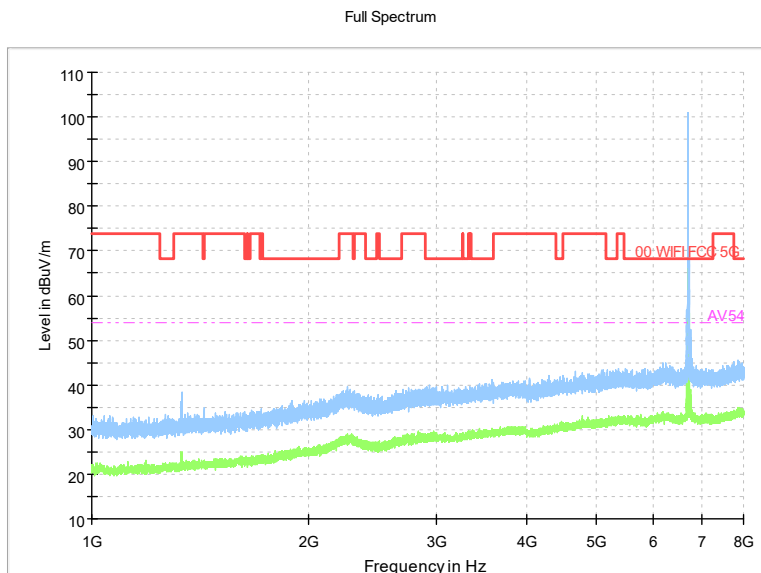

Frequency Range: 1GHz -8GHz
Detector: Av mode and PK mode
Test Mode: 802.11ax(HE80)

Full Spectrum

Comment

Frequency Range: 8GHz -18GHz
Detector: Av mode and PK mode
Test Mode: 802.11ax(HE80)

Full Spectrum

Frequency Range: 18GHz -40GHz
Detector: Av mode and PK mode
Test Mode: 802.11ax(HE80)

Carrier frequency (MHz): 6705
Channel No.:151

Frequency Range: 30MHz -1GHz
Detector: QP mode
Modulation type: 802.11ax(HE80)