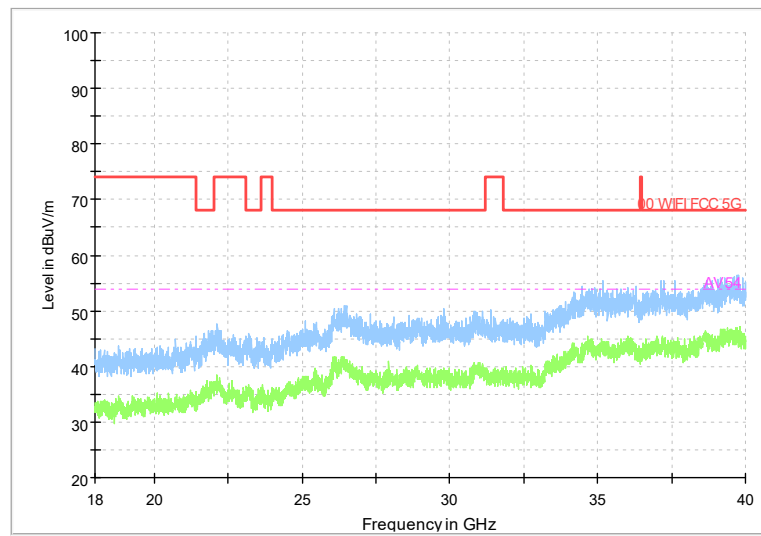

Frequency Range: 18GHz -40GHz
Detector: Av mode and PK mode
Modulation type: 802.11ax(HE80)

Carrier frequency (MHz): 6785
Channel No.:167

Frequency Range: 30MHz -1GHz
Detector: QP mode
Modulation type: 802.11ax(HE80)

Frequency Range: 1GHz -8GHz
Detector: Av mode and PK mode
Modulation type: 802.11ax(HE80)

Full Spectrum

Comment

Frequency Range: 8GHz -18GHz
Detector: Av mode and PK mode
Modulation type: 802.11ax(HE80)

Full Spectrum

Frequency Range: 18GHz -40GHz
Detector: Av mode and PK mode
Modulation type: 802.11ax(HE80)

Carrier frequency (MHz): 6945
Channel No.:199

Frequency Range: 30MHz -1GHz
Detector: QP mode
Test Mode: 802.11ax(HE80)