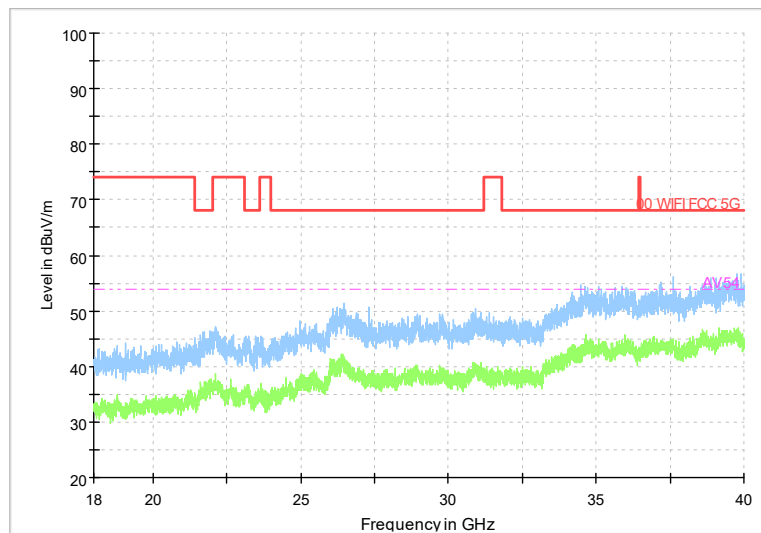

Frequency Range: 18GHz -40GHz
Detector: Av mode and PK mode
Test Mode: 802.11ax(HE160)

Carrier frequency (MHz): 6985
Channel No.:207

Frequency Range: 30MHz -1GHz
Detector: QP mode
Modulation type: 802.11ax(HE160)

Frequency Range: 1GHz -8GHz
Detector: Av mode and PK mode
Modulation type: 802.11ax(HE160)

Full Spectrum

Comment

Frequency Range: 8GHz -18GHz
Detector: Av mode and PK mode
Modulation type: 802.11ax(HE160)

Full Spectrum

Frequency Range: 18GHz -40GHz
Detector: Av mode and PK mode
Modulation type: 802.11ax(HE160)

UNII4

Sample calculation: $(30.52\text{dB}\mu\text{V}/\text{m}) = (50.92\text{dB}\mu\text{V}) + (-20.4\text{dB}/\text{m})$, the corresponding frequency is 31.7945MHz.