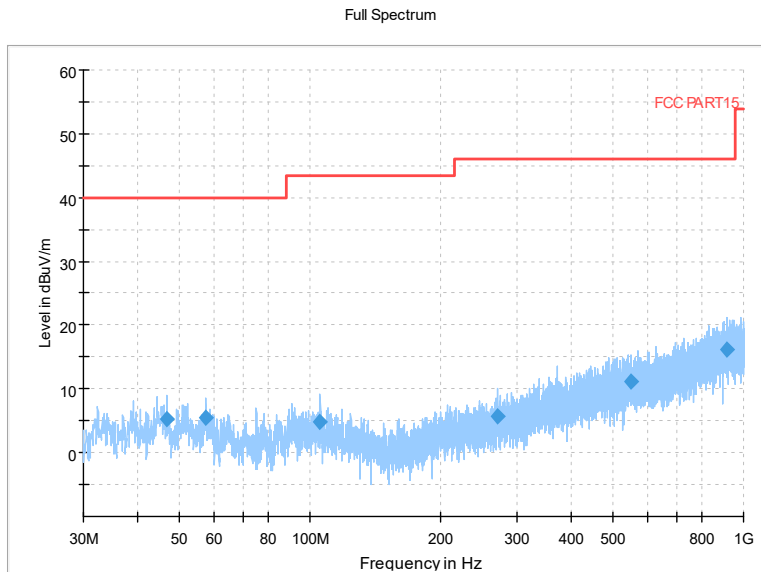

Carrier frequency (MHz): 5985
Channel No.:15

Frequency Range: 30MHz -1GHz
Detector: QP mode
Modulation type: 802.11ax(HE160)