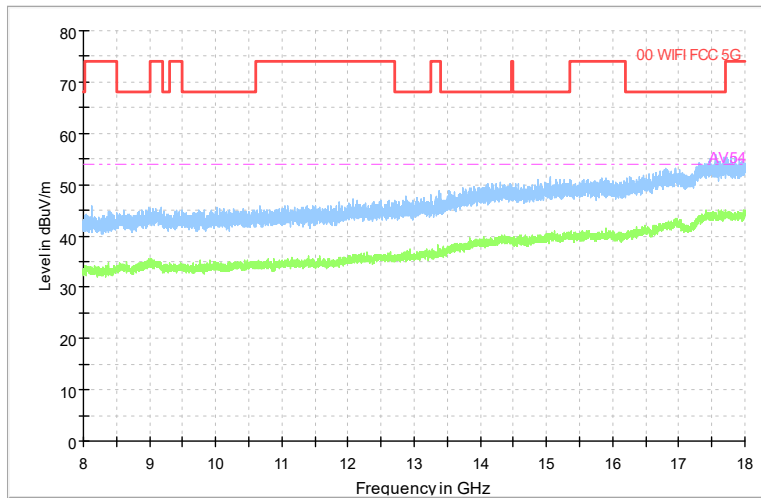

Frequency Range: 18GHz -40GHz
Detector: Av mode and PK mode
Test Mode: 802.11ax(HE160)

Carrier frequency (MHz): 6345
Channel No.:79

Frequency Range: 30MHz -1GHz
Detector: QP mode
Modulation type: 802.11ax(HE160)

Frequency Range: 1GHz -8GHz
Detector: Av mode and PK mode
Modulation type: 802.11ax(HE160)

Full Spectrum

Comment

Frequency Range: 8GHz -18GHz
Detector: Av mode and PK mode
Modulation type: 802.11ax(HE160)