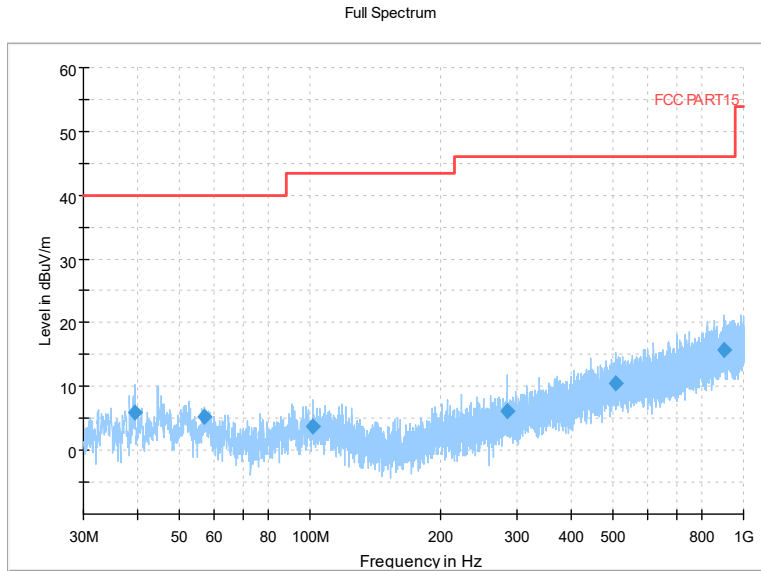

Carrier frequency (MHz): 5985
Channel No.:7

Frequency Range: 30MHz -1GHz
Detector: QP mode
Modulation type: 802.11ax(HE80)