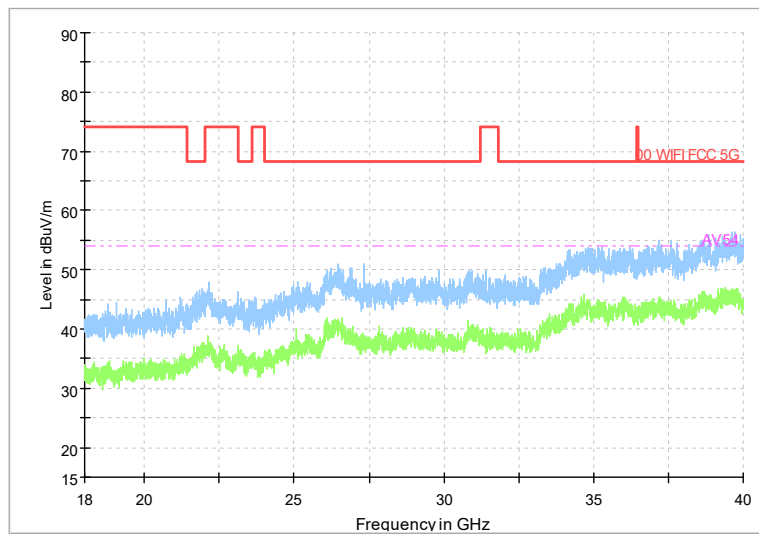

Full Spectrum

Frequency Range: 18GHz -40GHz
Detector: Av mode and PK mode
Modulation type: 802.11ax(HE160)

Carrier frequency (MHz): 6665
Channel No.:143

Frequency Range: 30MHz -1GHz
Detector: QP mode
Test Mode: 802.11ax(HE160)

Frequency Range: 1GHz -8GHz
Detector: Av mode and PK mode
Test Mode: 802.11ax(HE160)

Full Spectrum

Comment

Frequency Range: 8GHz -18GHz
Detector: Av mode and PK mode
Test Mode: 802.11ax(HE160)

Full Spectrum

Frequency Range: 18GHz -40GHz
Detector: Av mode and PK mode
Test Mode: 802.11ax(HE160)

Carrier frequency (MHz): 6985
Channel No.:207

Frequency Range: 30MHz -1GHz
Detector: QP mode
Modulation type: 802.11ax(HE160)