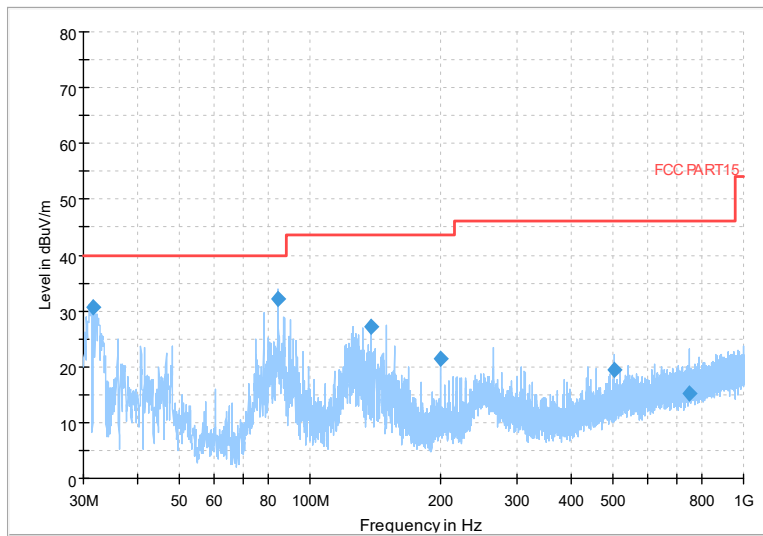

Full Spectrum

Frequency Range: 30MHz -1GHz
Detector: QP mode
Test Mode: 802.11ax(HE20)