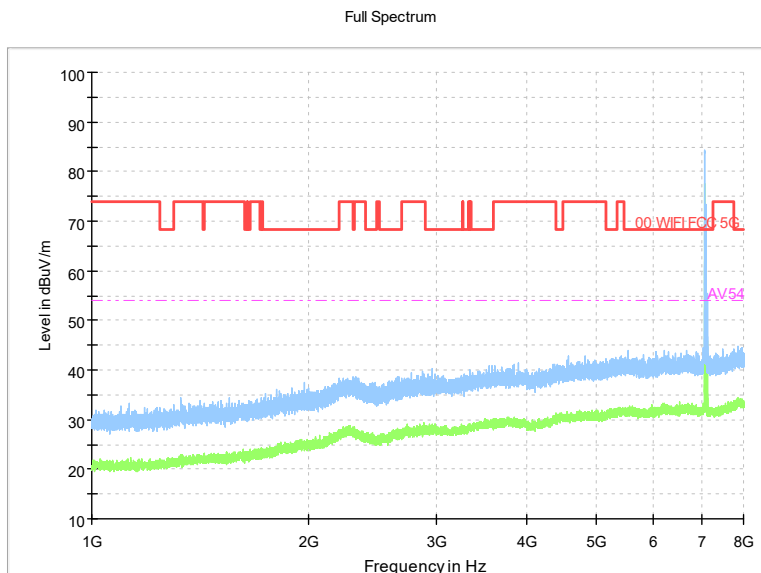

Frequency Range: 1GHz -8GHz
Detector: Av mode and PK mode
Modulation type: 802.11ax(HE40)

Full Spectrum

Comment

Frequency Range: 8GHz -18GHz
Detector: Av mode and PK mode
Modulation type: 802.11ax(HE40)

Full Spectrum

Frequency Range: 18GHz -40GHz
Detector: Av mode and PK mode
Modulation type: 802.11ax(HE40)

Carrier frequency (MHz): 7085
Channel No.:227

Frequency Range: 30MHz -1GHz
Detector: QP mode
Test Mode: 802.11ax(HE40)