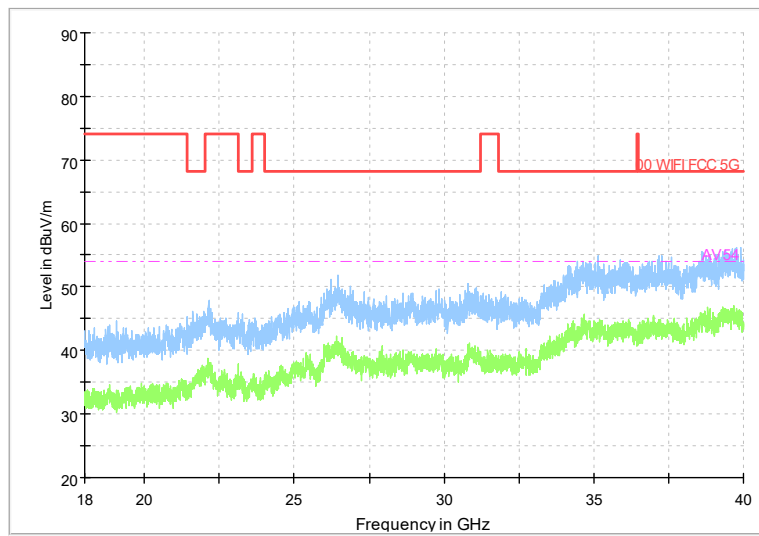

Frequency Range: 1GHz -8GHz
Detector: Av mode and PK mode
Modulation type: 802.11ax(HE40)

Full Spectrum

Comment

Frequency Range: 8GHz -18GHz
Detector: Av mode and PK mode
Modulation type: 802.11ax(HE40)

Full Spectrum

Frequency Range: 18GHz -40GHz
Detector: Av mode and PK mode
Modulation type: 802.11ax(HE40)

Carrier frequency (MHz): 7005
Channel No.:211

Frequency Range: 30MHz -1GHz
Detector: QP mode
Modulation type: 802.11ax(HE40)