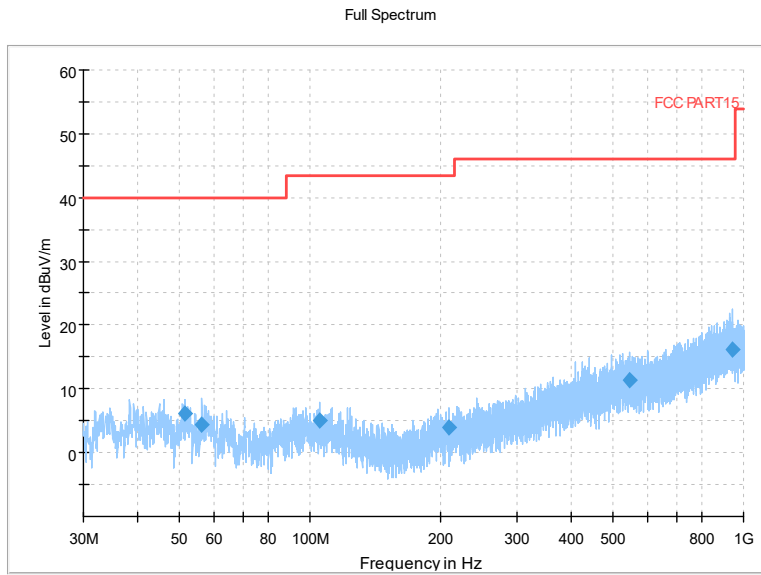

Carrier frequency (MHz): 6465
Channel No.:103

Frequency Range: 30MHz -1GHz
Detector: QP mode
Test Mode: 802.11ax(HE80)