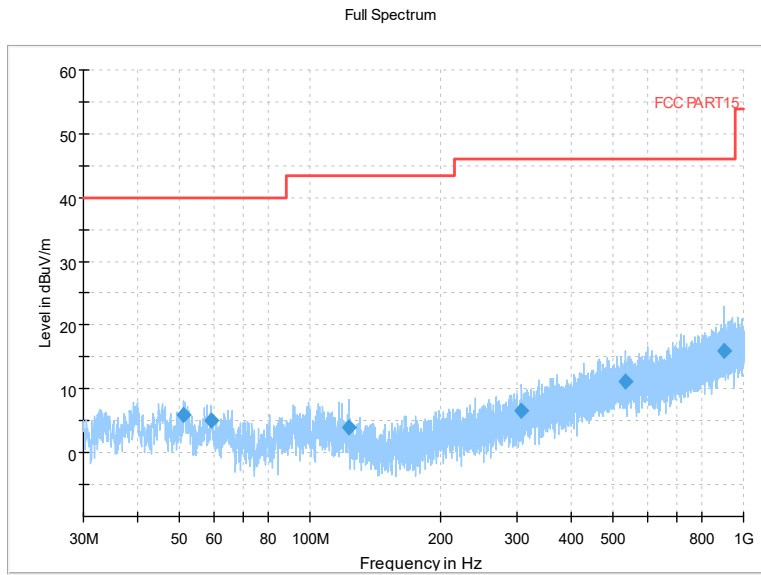

Carrier frequency (MHz): 6845
Channel No.:179

Frequency Range: 30MHz -1GHz
Detector: QP mode
Test Mode: 802.11ax(HE40)