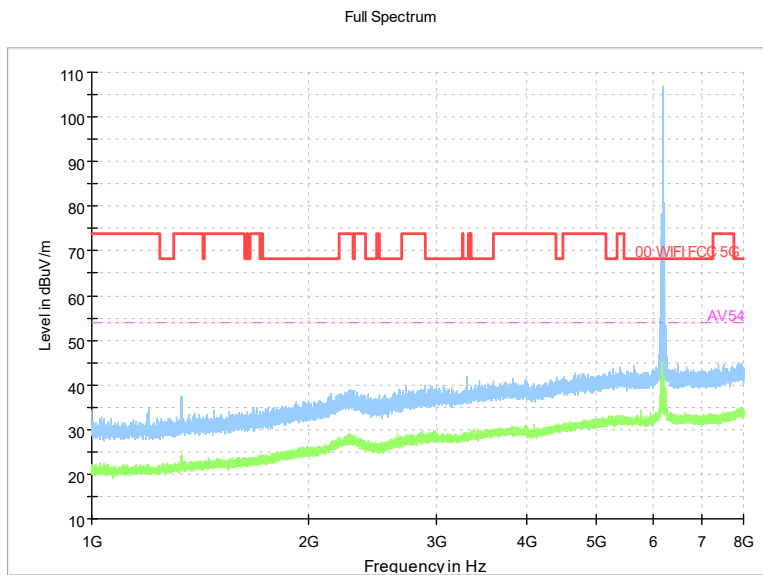

Full Spectrum

Frequency Range: 18GHz -40GHz
Detector: Av mode and PK mode
Modulation type: 802.11ax(HE160)

Carrier frequency (MHz): 6185
Channel No.:47

Frequency Range: 30MHz -1GHz
Detector: QP mode
Test Mode: 802.11ax(HE160)