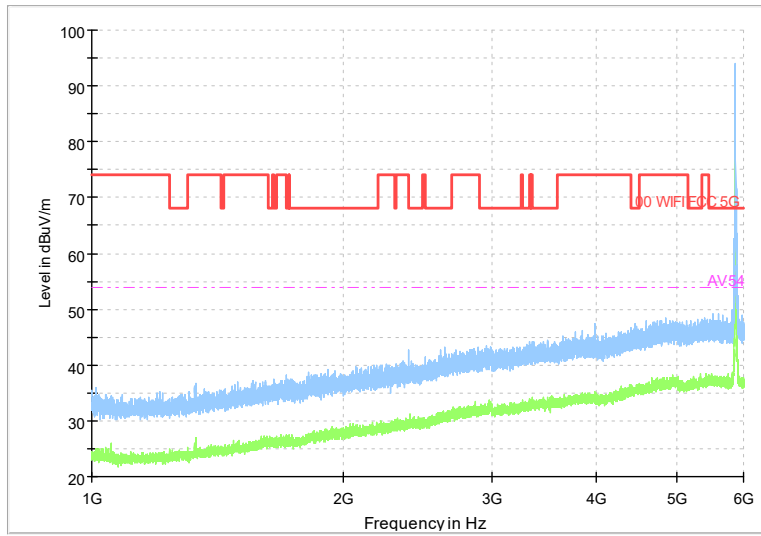

Full Spectrum

Comment

Frequency Range: 18GHz -40GHz
Detector: Av mode and PK mode
Modulation type: 802.11a

Full Spectrum

Frequency Range: 30MHz -1GHz
Detector: QP mode
Modulation type: 802.11n(HT20)

Full Spectrum

Frequency Range: 1GHz -6GHz
Detector: Av mode and PK mode
Modulation type: 802.11n(HT20)

Full Spectrum

Frequency Range: 6GHz -18GHz
Detector: Av mode and PK mode
Modulation type: 802.11n(HT20)

Full Spectrum