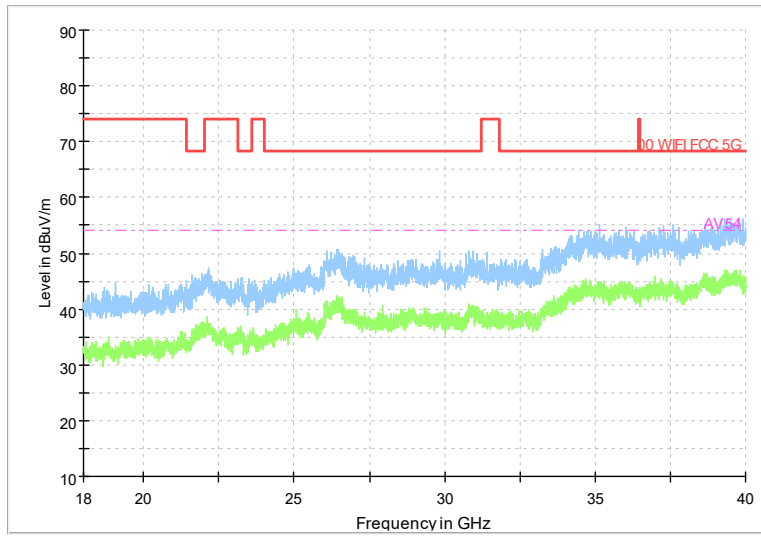

Full Spectrum

Frequency Range: 18GHz -40GHz
Detector: Av mode and PK mode
Test Mode: 802.11ax(HE20)