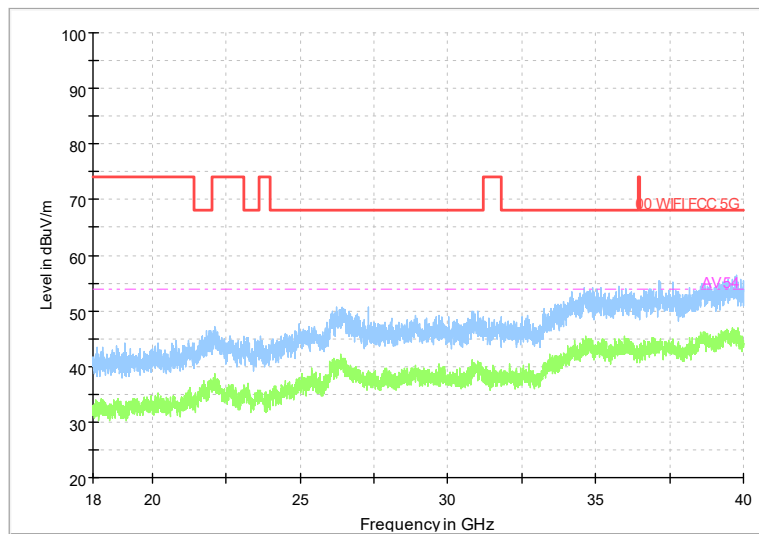

Frequency Range: 18GHz -40GHz
Detector: Av mode and PK mode
Modulation type: 802.11ax(HE80)

Carrier frequency (MHz): 5985
 Channel No.:15

Frequency Range: 30MHz -1GHz
 Detector: QP mode
 Modulation type: 802.11ax(HE160)

Frequency Range: 1GHz -8GHz
 Detector: Av mode and PK mode
 Modulation type: 802.11ax(HE160)

Full Spectrum

Comment

Frequency Range: 8GHz -18GHz
Detector: Av mode and PK mode
Modulation type: 802.11ax(HE160)

Full Spectrum

Frequency Range: 18GHz -40GHz
Detector: Av mode and PK mode
Modulation type: 802.11ax(HE160)

Carrier frequency (MHz): 6185
Channel No.:47

Frequency Range: 30MHz -1GHz
Detector: QP mode
Test Mode: 802.11ax(HE160)