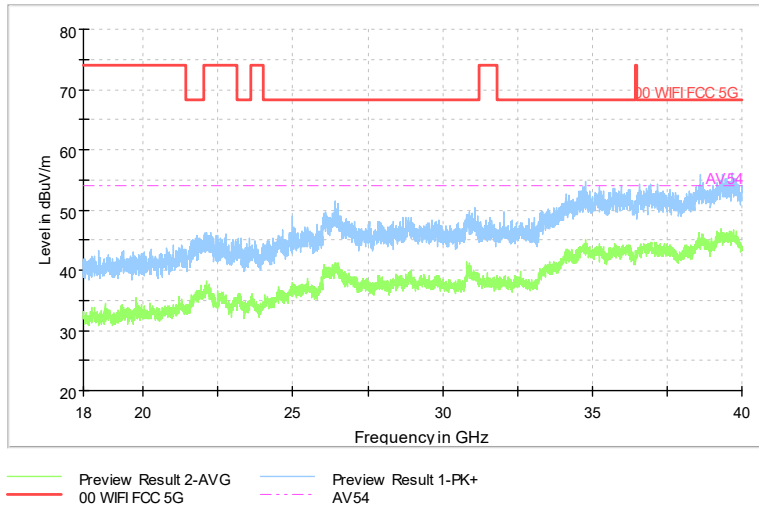

Full Spectrum

Comment

Frequency Range: 18GHz -40GHz
Detector: Av mode and PK mode
Modulation type: 802.11a