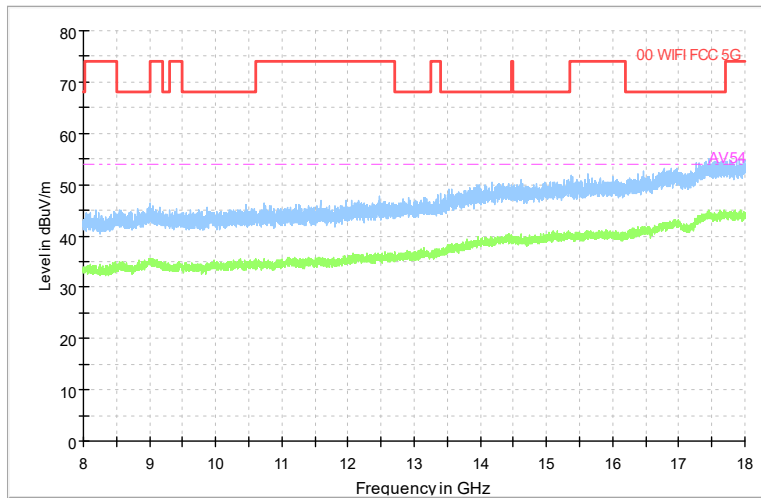

Full Spectrum

Frequency Range: 18GHz -40GHz
Detector: Av mode and PK mode
Modulation type: 802.11ax(HE160)

Carrier frequency (MHz): 6505
Channel No.:111

Frequency Range: 30MHz -1GHz
Detector: QP mode
Modulation type: 802.11ax(HE160)

Frequency Range: 1GHz -8GHz
Detector: Av mode and PK mode
Modulation type: 802.11ax(HE160)

Full Spectrum

Comment

Frequency Range: 8GHz -18GHz
Detector: Av mode and PK mode
Modulation type: 802.11ax(HE160)