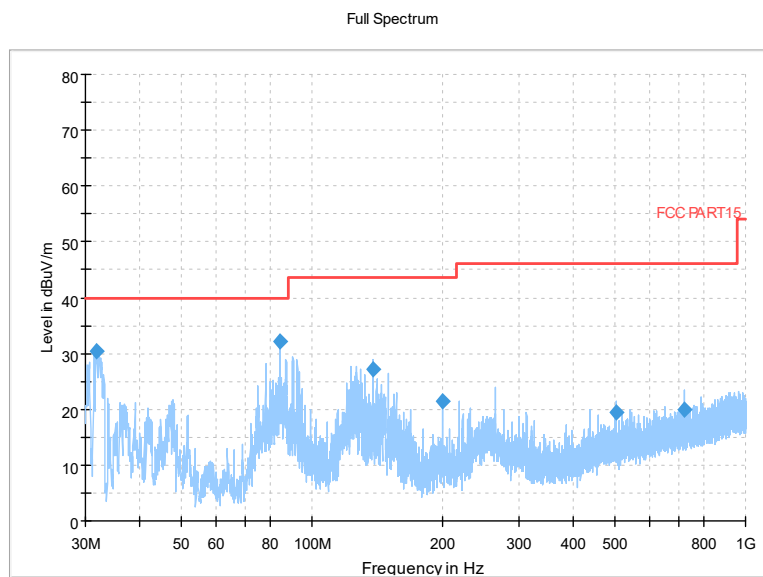

Frequency Range: 9kHz -30MHz

Detector: QP mode

Note: The relevant tests have been performed in order to verify in which mode would have the worst features, the result show above is the worst case.

Carrier frequency (MHz): 5865

Channel No.:173