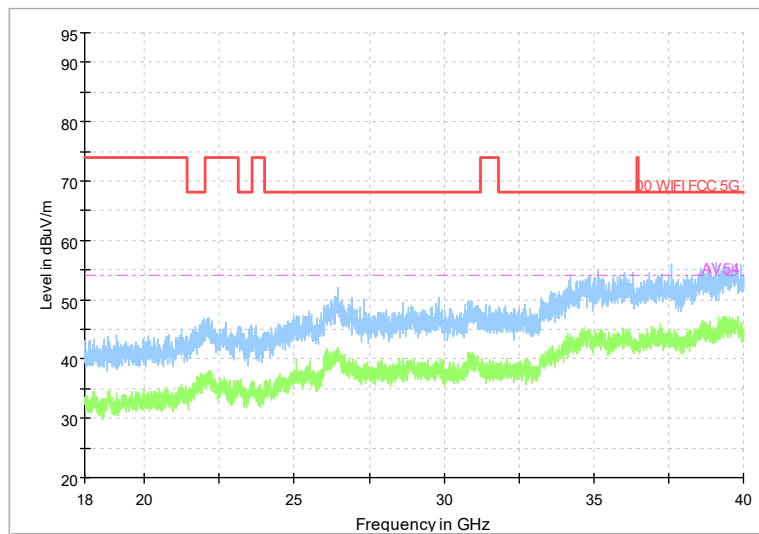

Frequency Range: 1GHz -8GHz
Detector: Av mode and PK mode
Modulation type: 802.11ax(HE80)

Full Spectrum

Comment

Frequency Range: 8GHz -18GHz
Detector: Av mode and PK mode
Modulation type: 802.11ax(HE80)

Full Spectrum

Frequency Range: 18GHz -40GHz
Detector: Av mode and PK mode
Modulation type: 802.11ax(HE80)

Carrier frequency (MHz): 6785
Channel No.:167

Frequency Range: 30MHz -1GHz
Detector: QP mode
Modulation type: 802.11ax(HE80)