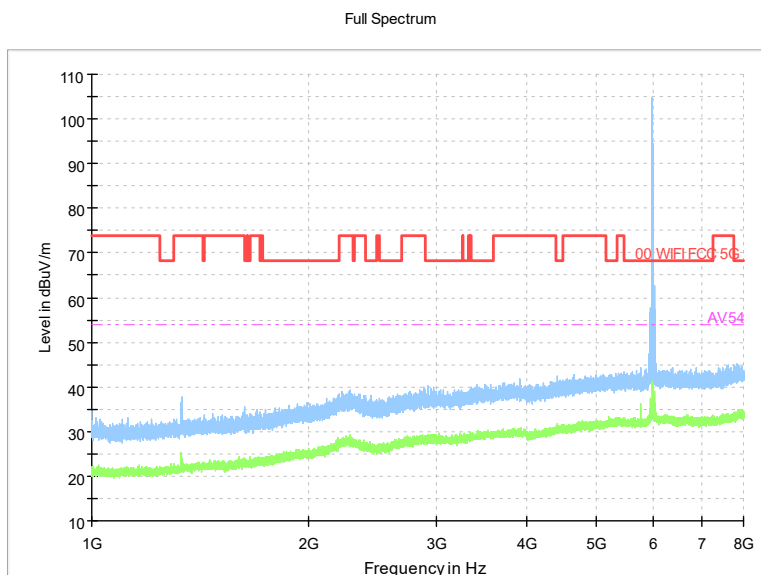

Frequency Range: 18GHz -40GHz
Detector: Av mode and PK mode
Test Mode: 802.11ax(HE80)

Carrier frequency (MHz): 7025
Channel No.:215

Frequency Range: 30MHz -1GHz
Detector: QP mode
Modulation type: 802.11ax(HE80)

Frequency Range: 1GHz -8GHz
Detector: Av mode and PK mode
Modulation type: 802.11ax(HE80)

Full Spectrum

Comment

Frequency Range: 8GHz -18GHz
Detector: Av mode and PK mode
Modulation type: 802.11ax(HE80)

Full Spectrum

Frequency Range: 18GHz -40GHz
Detector: Av mode and PK mode
Modulation type: 802.11ax(HE80)

Carrier frequency (MHz): 5985
 Channel No.:15

Frequency Range: 30MHz -1GHz
 Detector: QP mode
 Modulation type: 802.11ax(HE160)