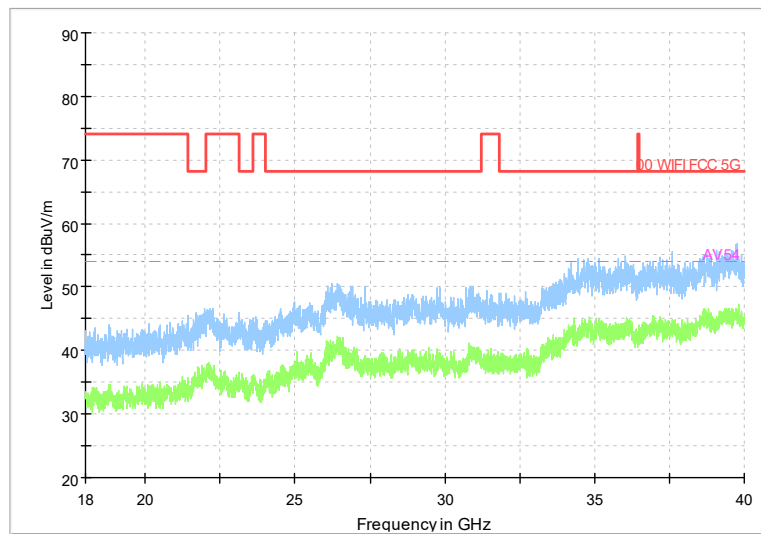

Frequency Range: 1GHz -8GHz
Detector: Av mode and PK mode
Test Mode: 802.11ax(HE40)

Full Spectrum

Comment

Frequency Range: 8GHz -18GHz
Detector: Av mode and PK mode
Test Mode: 802.11ax(HE40)

Full Spectrum

Frequency Range: 18GHz -40GHz
Detector: Av mode and PK mode
Test Mode: 802.11ax(HE40)

Carrier frequency (MHz): 6925
Channel No.:195

Frequency Range: 30MHz -1GHz
Detector: QP mode
Modulation type: 802.11ax(HE40)