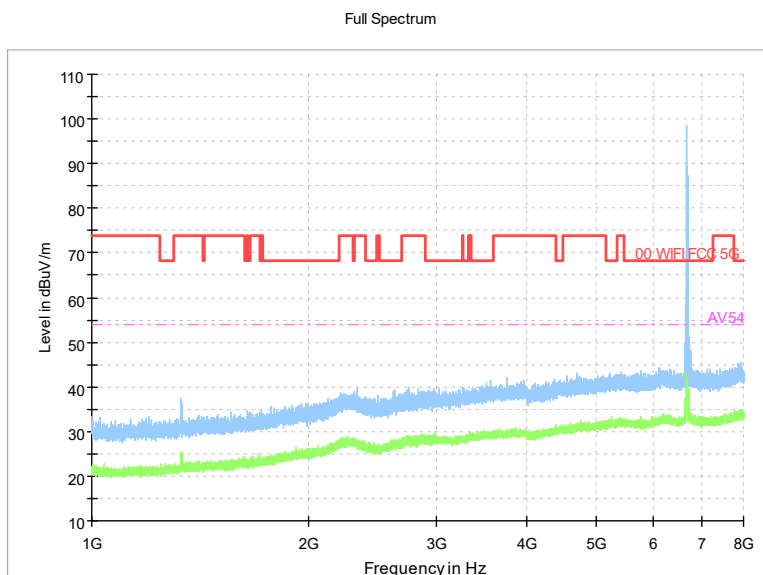

Frequency Range: 1GHz -8GHz
Detector: Av mode and PK mode
Modulation type: 802.11ax(HE40)