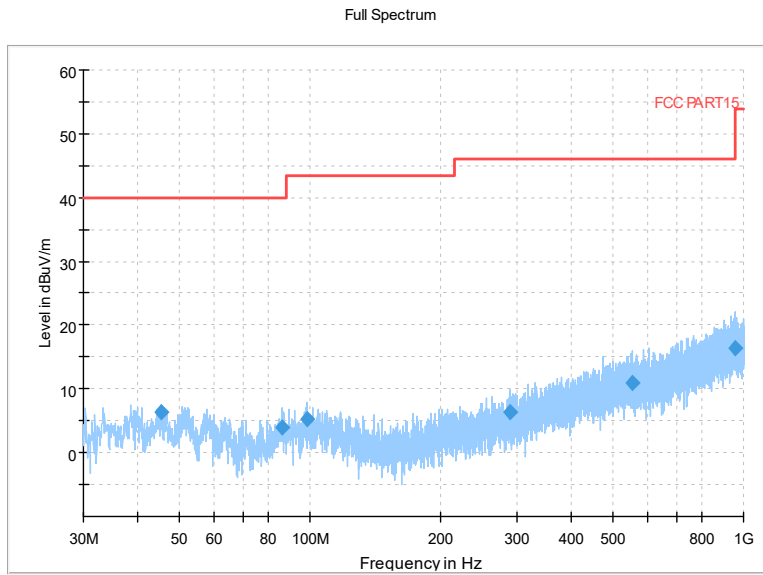

Frequency Range: 1GHz -8GHz
 Detector: Av mode and PK mode
 Modulation type: 802.11ax(HE160)

Full Spectrum

Comment

Frequency Range: 8GHz -18GHz
Detector: Av mode and PK mode
Modulation type: 802.11ax(HE160)

Full Spectrum

Frequency Range: 18GHz -40GHz
Detector: Av mode and PK mode
Modulation type: 802.11ax(HE160)

Carrier frequency (MHz): 6185
Channel No.:47

Frequency Range: 30MHz -1GHz
Detector: QP mode
Test Mode: 802.11ax(HE160)