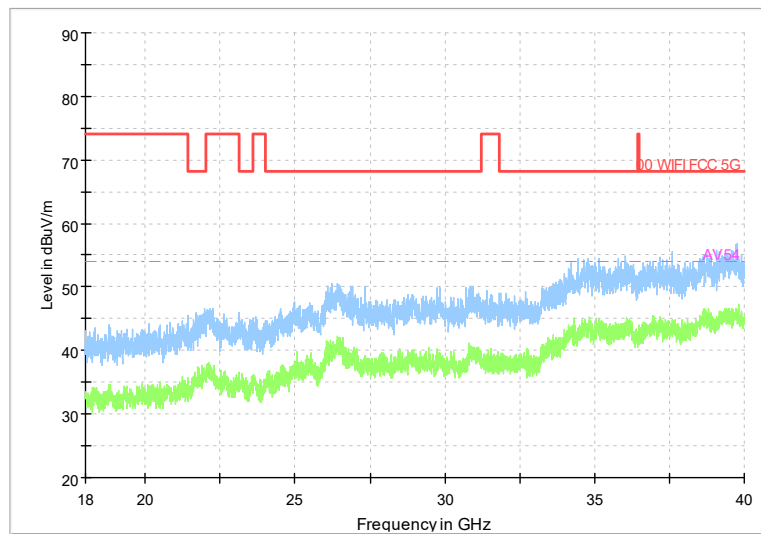

Full Spectrum

Frequency Range: 18GHz -40GHz
Detector: Av mode and PK mode
Modulation type: 802.11ax(HE40)

Carrier frequency (MHz): 6445
Channel No.:99

Frequency Range: 30MHz -1GHz
Detector: QP mode
Modulation type: 802.11ax(HE40)

Frequency Range: 1GHz -8GHz
Detector: Av mode and PK mode
Modulation type: 802.11ax(HE40)

Full Spectrum

Comment

Frequency Range: 8GHz -18GHz
Detector: Av mode and PK mode
Modulation type: 802.11ax(HE40)

Full Spectrum

Frequency Range: 18GHz -40GHz
Detector: Av mode and PK mode
Modulation type: 802.11ax(HE40)

Carrier frequency (MHz): 6485
Channel No.:107

Frequency Range: 30MHz -1GHz
Detector: QP mode
Test Mode: 802.11ax(HE40)