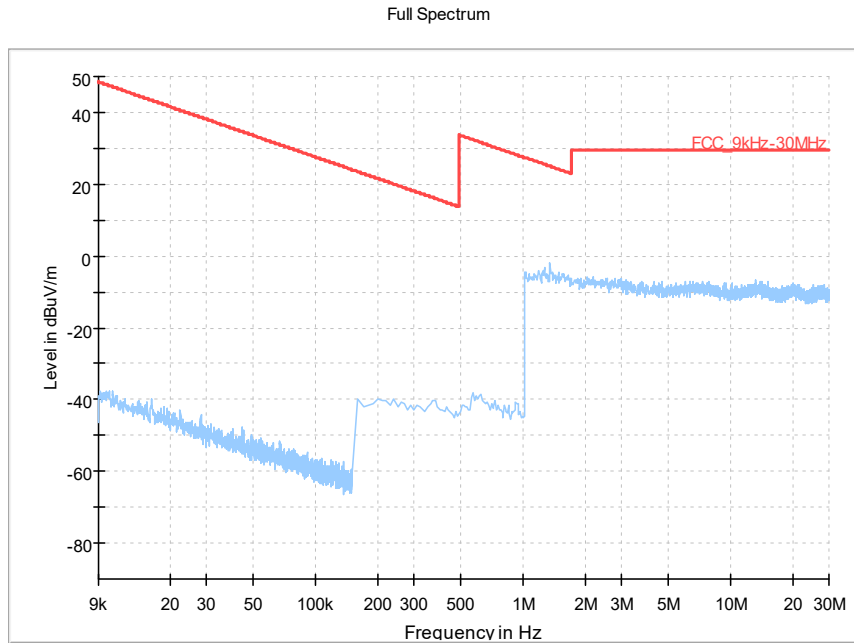

Frequency Range: 9kHz -30MHz

Detector: QP mode

Note: The relevant tests have been performed in order to verify in which mode would have the worst features, the result show above is the worst case.

Carrier frequency (MHz): 5865

Channel No.:173