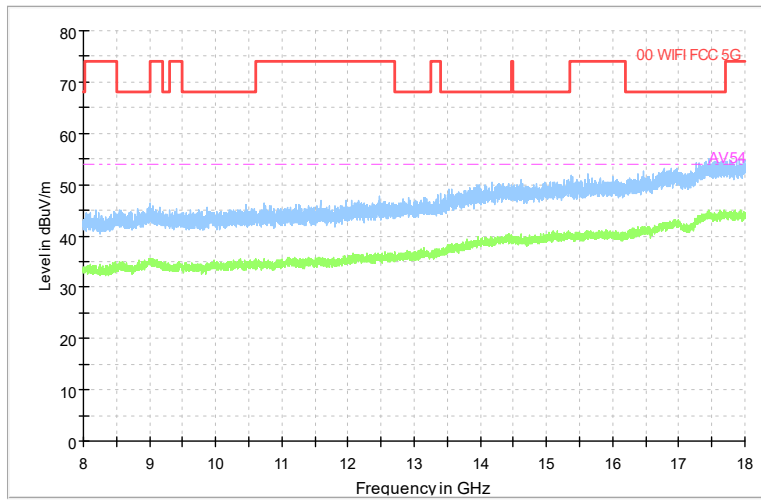

Full Spectrum

Comment

Frequency Range: 8GHz -18GHz
Detector: Av mode and PK mode
Test Mode: 802.11ax(HE160)