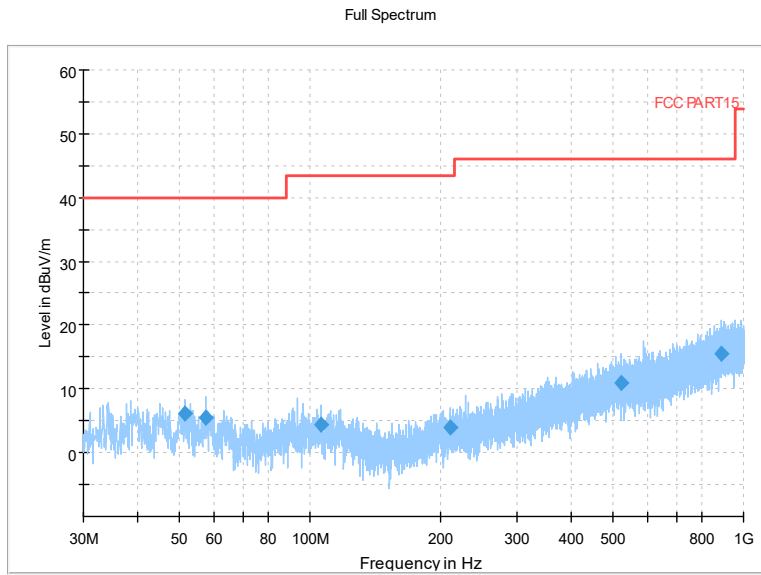

Carrier frequency (MHz): 7005
Channel No.:211

Frequency Range: 30MHz -1GHz
Detector: QP mode
Modulation type: 802.11ax(HE40)