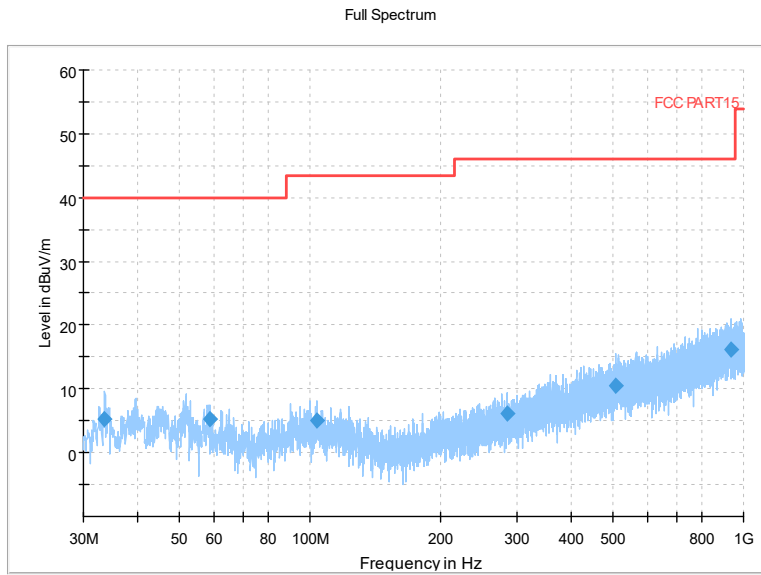

Carrier frequency (MHz): 6165
Channel No.:43

Frequency Range: 30MHz -1GHz
Detector: QP mode
Test Mode: 802.11ax(HE40)