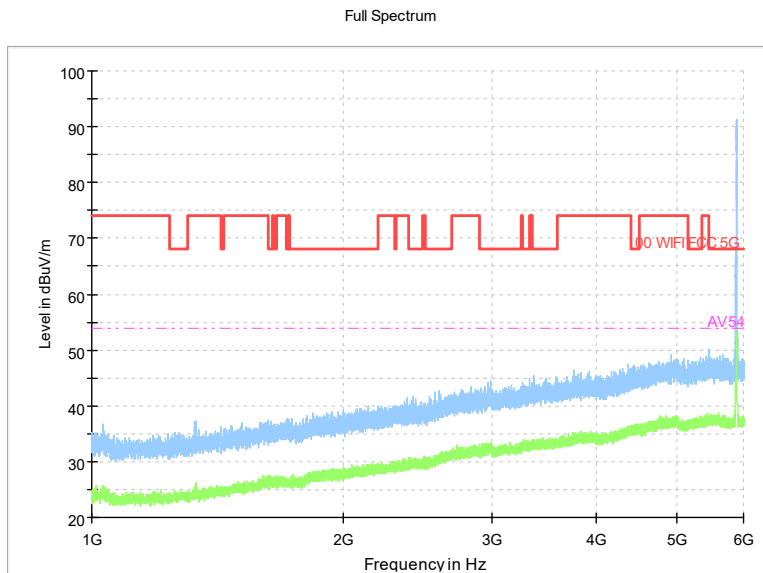

Frequency Range: 1GHz -6GHz
Detector: Av mode and PK mode
Modulation type: 802.11a