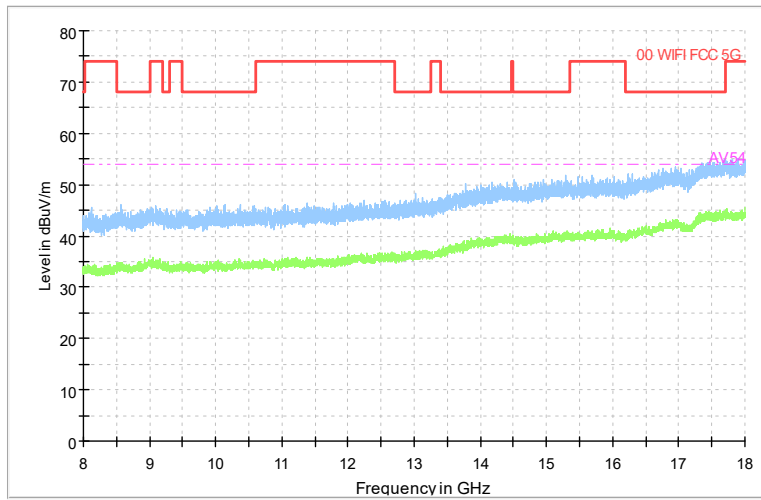

Full Spectrum

Comment

Frequency Range: 8GHz -18GHz
Detector: Av mode and PK mode
Test Mode: 802.11ax(HE40)

Full Spectrum

Frequency Range: 18GHz -40GHz
Detector: Av mode and PK mode
Test Mode: 802.11ax(HE40)