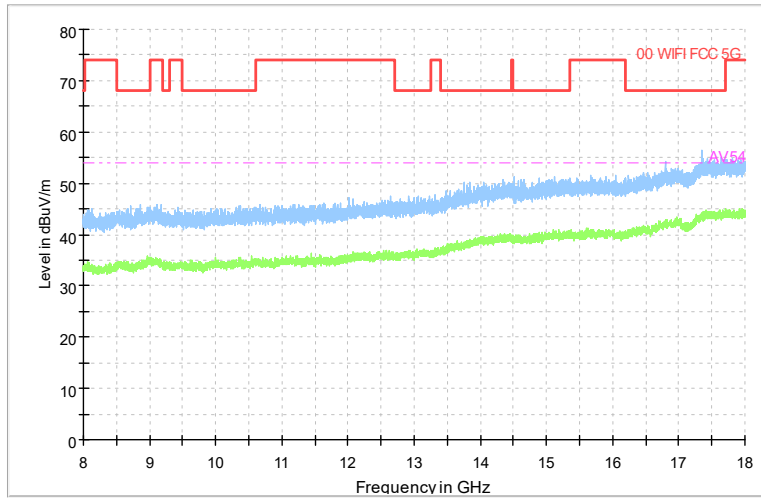

Full Spectrum

Comment

Frequency Range: 8GHz -18GHz
Detector: Av mode and PK mode
Test Mode: 802.11ax(HE40)