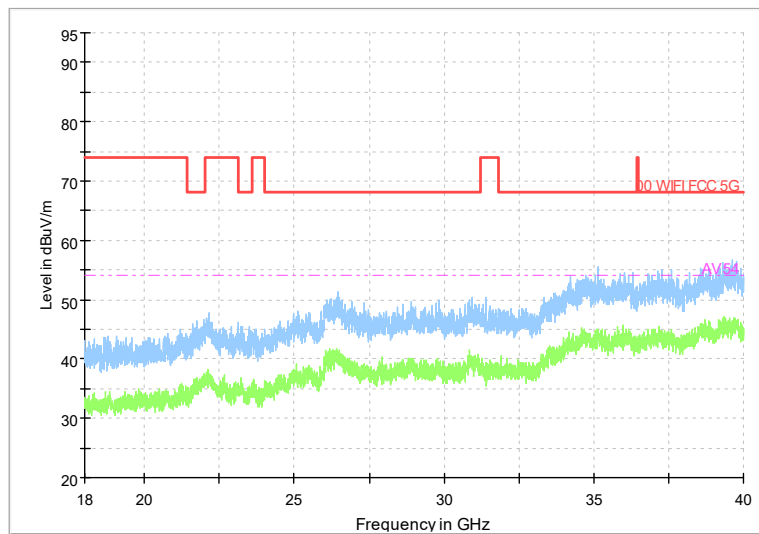

Frequency Range: 1GHz -8GHz
Detector: Av mode and PK mode
Test Mode: 802.11ax(HE80)

Full Spectrum

Comment

Frequency Range: 8GHz -18GHz
Detector: Av mode and PK mode
Test Mode: 802.11ax(HE80)

Full Spectrum

Frequency Range: 18GHz -40GHz
Detector: Av mode and PK mode
Test Mode: 802.11ax(HE80)

Carrier frequency (MHz): 6705
Channel No.:151

Frequency Range: 30MHz -1GHz
Detector: QP mode
Modulation type: 802.11ax(HE80)