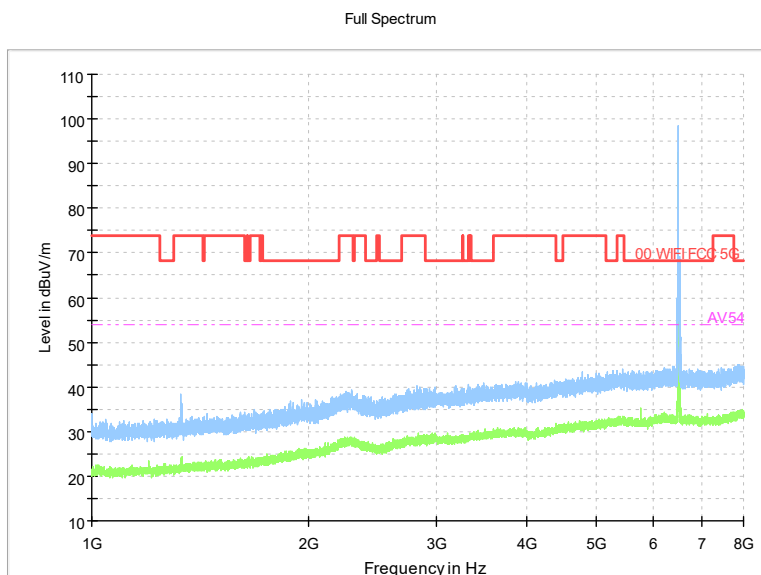

Frequency Range: 1GHz -8GHz
Detector: Av mode and PK mode
Modulation type: 802.11ax(HE160)

Full Spectrum

Comment

Frequency Range: 8GHz -18GHz
Detector: Av mode and PK mode
Modulation type: 802.11ax(HE160)

Full Spectrum

Frequency Range: 18GHz -40GHz
Detector: Av mode and PK mode
Modulation type: 802.11ax(HE160)

Carrier frequency (MHz): 6505
Channel No.:111

Frequency Range: 30MHz -1GHz
Detector: QP mode
Modulation type: 802.11ax(HE160)