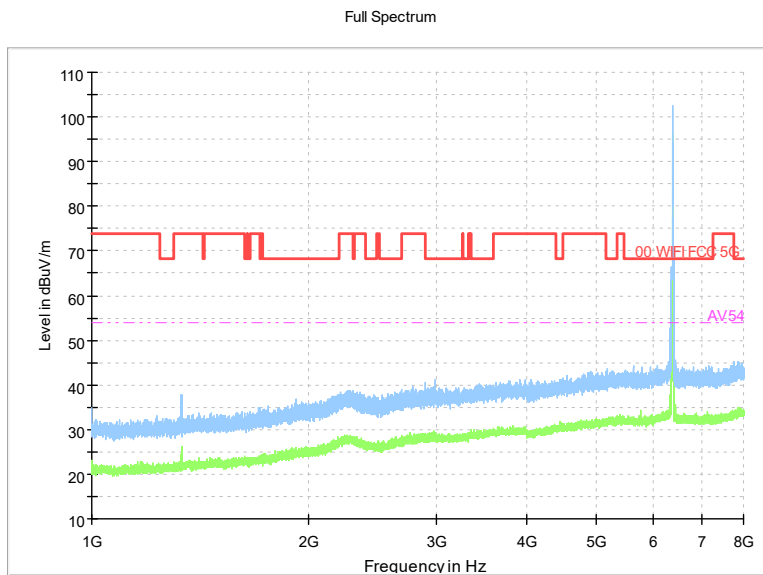

Frequency Range: 1GHz -8GHz
Detector: Av mode and PK mode
Test Mode: 802.11ax(HE80)

Full Spectrum

Comment

Frequency Range: 8GHz -18GHz
Detector: Av mode and PK mode
Test Mode: 802.11ax(HE80)

Full Spectrum

Frequency Range: 18GHz -40GHz
Detector: Av mode and PK mode
Test Mode: 802.11ax(HE80)

Carrier frequency (MHz): 6385
Channel No.:87

Frequency Range: 30MHz -1GHz
Detector: QP mode
Modulation type: 802.11ax(HE80)