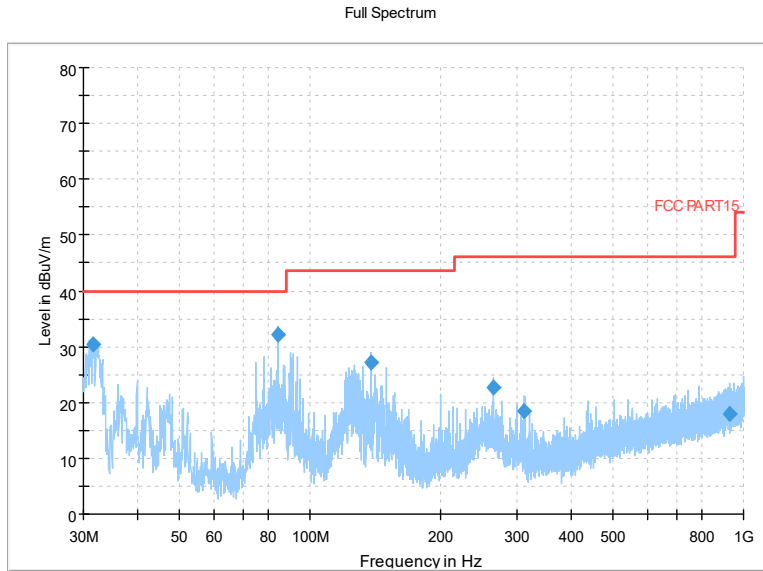

Carrier frequency (MHz): 5885
Channel No.177

Frequency Range: 30MHz -1GHz
Detector: QP mode
Modulation type: 802.11a