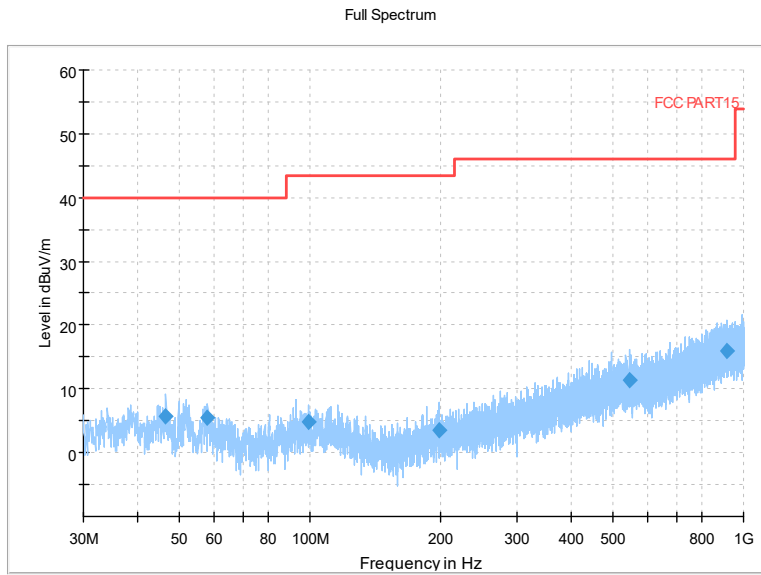

Carrier frequency (MHz): 7085
Channel No.:227

Frequency Range: 30MHz -1GHz
Detector: QP mode
Test Mode: 802.11ax(HE40)