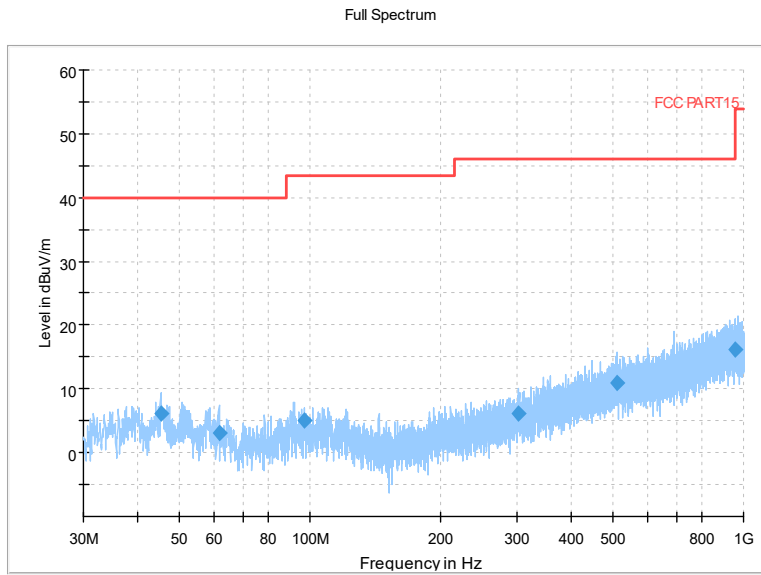

Carrier frequency (MHz): 6145
Channel No.:39

Frequency Range: 30MHz -1GHz
Detector: QP mode
Test Mode: 802.11ax(HE80)