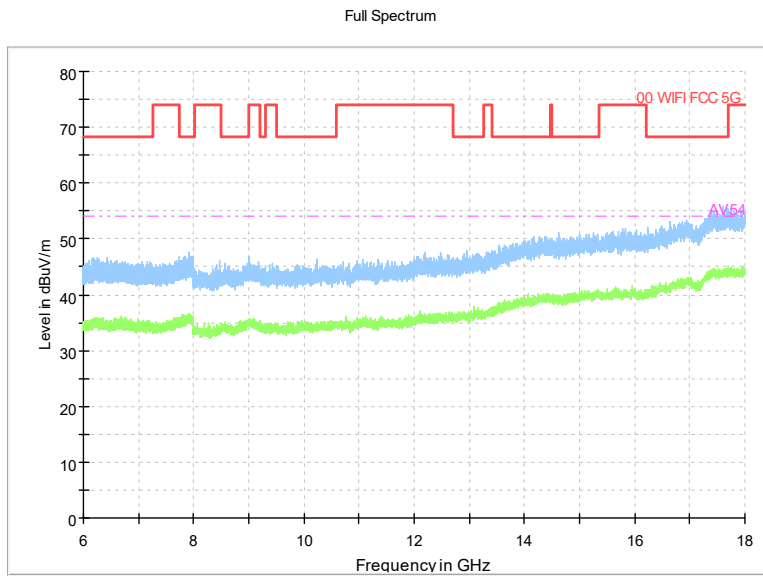

Frequency Range: 6GHz -18GHz
Detector: Av mode and PK mode
Test Mode: 802.11ax(HE20)