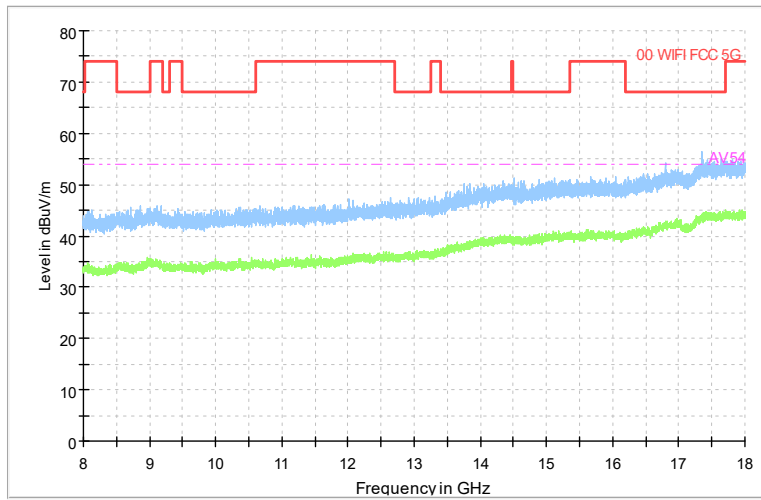

Frequency Range: 18GHz -40GHz
Detector: Av mode and PK mode
Modulation type: 802.11ax(HE80)

Carrier frequency (MHz): 6785
Channel No.:167

Frequency Range: 30MHz -1GHz
Detector: QP mode
Modulation type: 802.11ax(HE80)

Frequency Range: 1GHz -8GHz
Detector: Av mode and PK mode
Modulation type: 802.11ax(HE80)

Full Spectrum

Comment

Frequency Range: 8GHz -18GHz
Detector: Av mode and PK mode
Modulation type: 802.11ax(HE80)

Full Spectrum