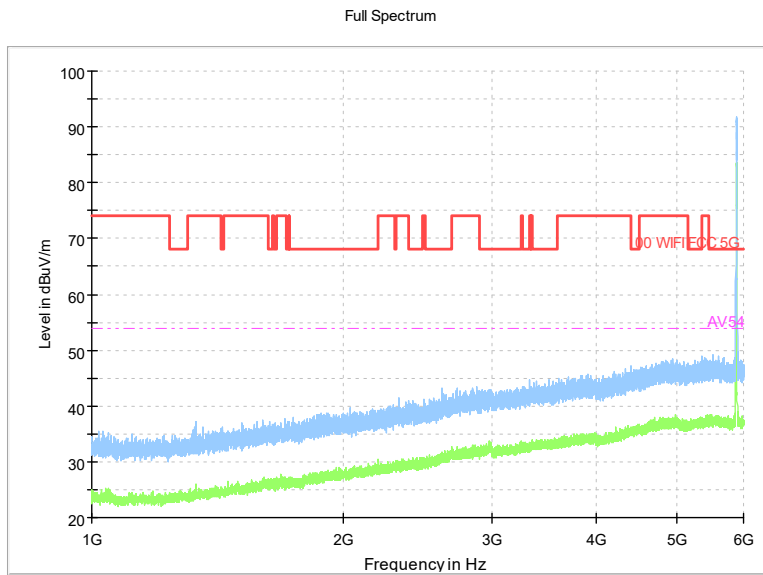

Full Spectrum

Preview Result 2-AVG Preview Result 1-PK+
00 WIFI FCC 5G AV54

Comment

Frequency Range: 18GHz -40GHz
Detector: Av mode and PK mode
Modulation type: 802.11n(HT20)

Frequency Range: 30MHz -1GHz
Detector: QP mode
Test Mode: 802.11ac(VHT20)