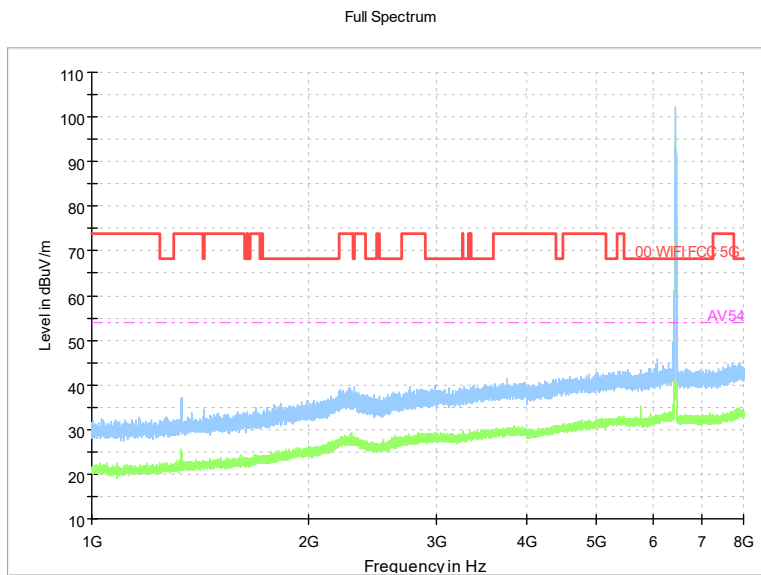

Full Spectrum

Frequency Range: 18GHz -40GHz
Detector: Av mode and PK mode
Modulation type: 802.11ax(HE40)

Carrier frequency (MHz): 6445
Channel No.:99

Frequency Range: 30MHz -1GHz
Detector: QP mode
Modulation type: 802.11ax(HE40)