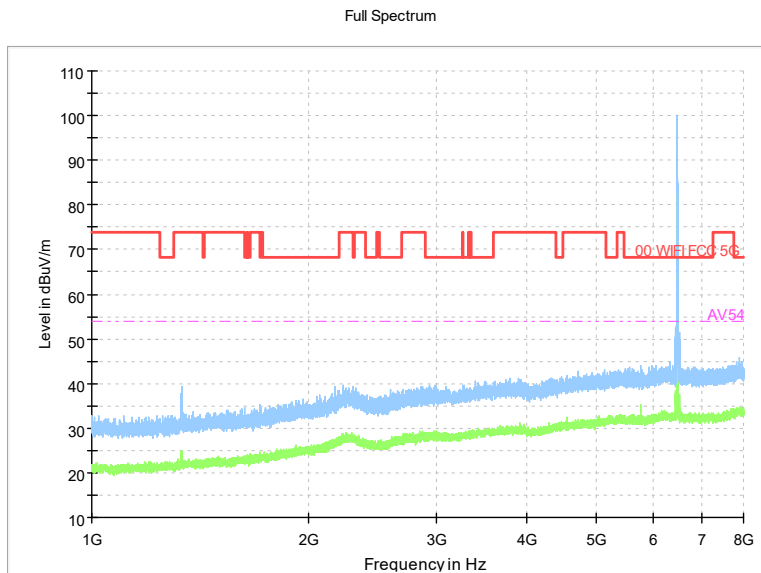

Frequency Range: 1GHz -8GHz
Detector: Av mode and PK mode
Test Mode: 802.11ax(HE40)