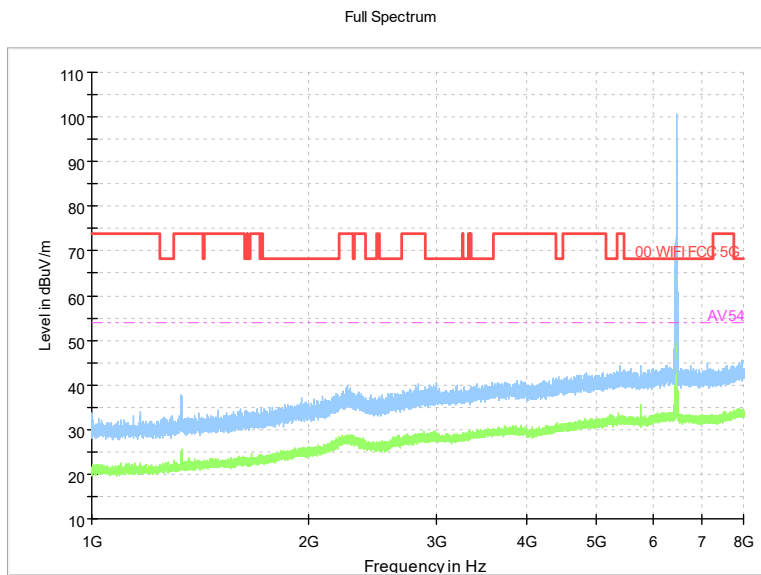

Frequency Range: 18GHz -40GHz
Detector: Av mode and PK mode
Test Mode: 802.11ax(HE80)

Carrier frequency (MHz): 6385
Channel No.:87

Frequency Range: 30MHz -1GHz
Detector: QP mode
Modulation type: 802.11ax(HE80)

Frequency Range: 1GHz -8GHz
Detector: Av mode and PK mode
Modulation type: 802.11ax(HE80)

Full Spectrum

Comment

Frequency Range: 8GHz -18GHz
Detector: Av mode and PK mode
Modulation type: 802.11ax(HE80)

Full Spectrum

Frequency Range: 18GHz -40GHz
Detector: Av mode and PK mode
Modulation type: 802.11ax(HE80)

Carrier frequency (MHz): 6465
Channel No.:103

Frequency Range: 30MHz -1GHz
Detector: QP mode
Test Mode: 802.11ax(HE80)