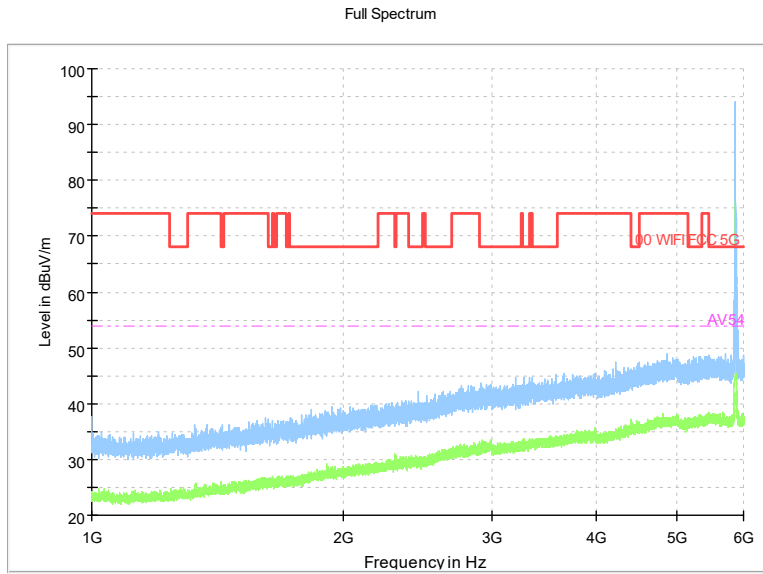

Frequency Range: 1GHz -6GHz
Detector: Av mode and PK mode
Test Mode: 802.11ac(VHT20)