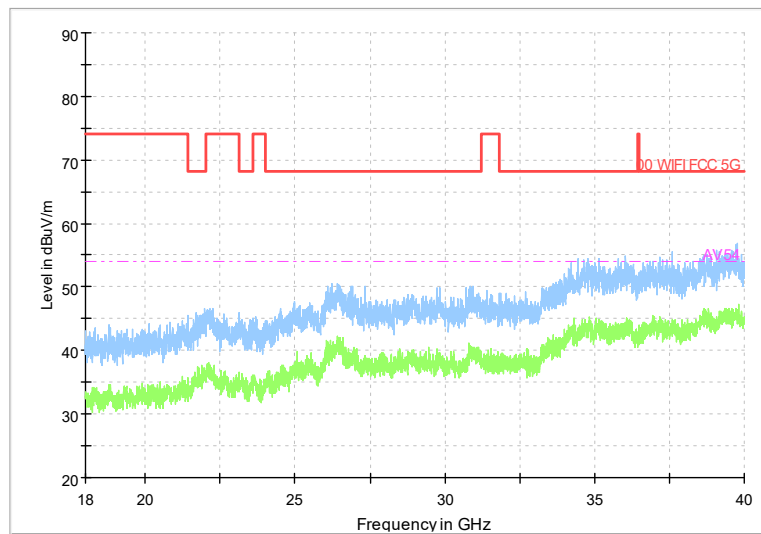

Carrier frequency (MHz): 6165
Channel No.:43

Frequency Range: 30MHz -1GHz
Detector: QP mode
Test Mode: 802.11ax(HE40)

Frequency Range: 1GHz -8GHz
Detector: Av mode and PK mode
Test Mode: 802.11ax(HE40)

Full Spectrum

Comment

Frequency Range: 8GHz -18GHz
Detector: Av mode and PK mode
Test Mode: 802.11ax(HE40)

Full Spectrum

Frequency Range: 18GHz -40GHz
Detector: Av mode and PK mode
Test Mode: 802.11ax(HE40)

Carrier frequency (MHz): 6405
Channel No.:91