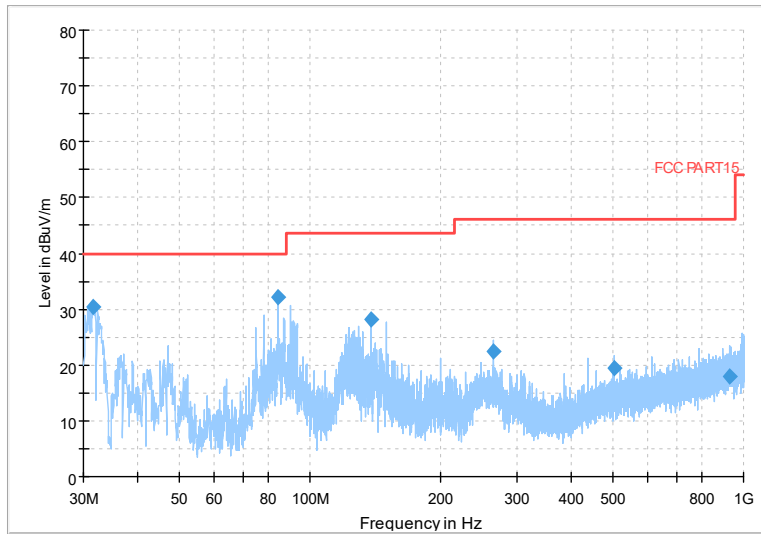

Full Spectrum

Frequency Range: 30MHz -1GHz
Detector: QP mode
Modulation type: 802.11n(HT20)