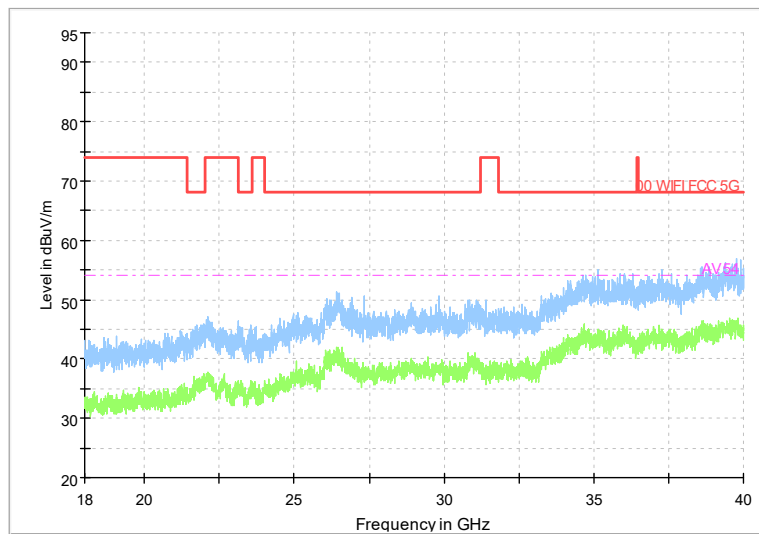

Frequency Range: 1GHz -8GHz
Detector: Av mode and PK mode
Test Mode: 802.11ax(HE80)

Full Spectrum

Comment

Frequency Range: 8GHz -18GHz
Detector: Av mode and PK mode
Test Mode: 802.11ax(HE80)

Full Spectrum

Frequency Range: 18GHz -40GHz
Detector: Av mode and PK mode
Test Mode: 802.11ax(HE80)

Carrier frequency (MHz): 6385
Channel No.:87

Frequency Range: 30MHz -1GHz
Detector: QP mode
Modulation type: 802.11ax(HE80)