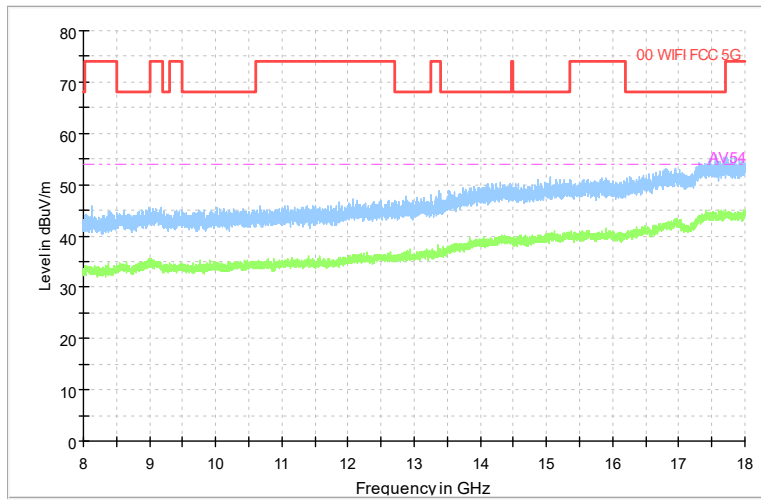

Full Spectrum

Comment

Frequency Range: 8GHz -18GHz
Detector: Av mode and PK mode
Test Mode: 802.11ax(HE160)