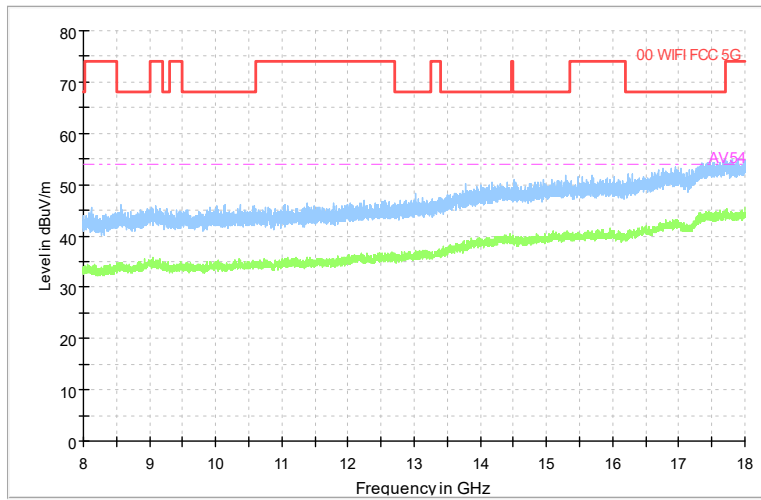

Carrier frequency (MHz): 6165
Channel No.:43

Frequency Range: 30MHz -1GHz
Detector: QP mode
Test Mode: 802.11ax(HE40)

Frequency Range: 1GHz -8GHz
Detector: Av mode and PK mode
Test Mode: 802.11ax(HE40)

Full Spectrum