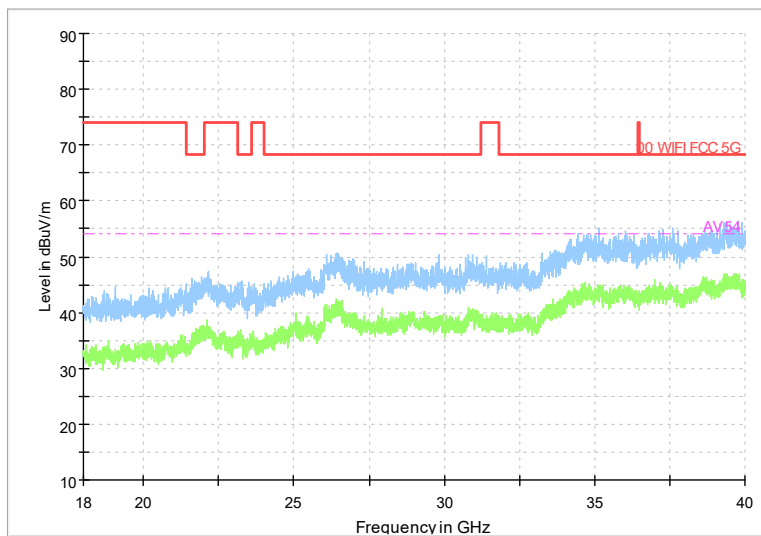

Carrier frequency (MHz): 5885
Channel No.177

Frequency Range: 30MHz -1GHz
Detector: QP mode
Modulation type: 802.11a

Frequency Range: 1GHz -6GHz
Detector: Av mode and PK mode
Modulation type: 802.11a

Full Spectrum

Frequency Range: 6GHz -18GHz
Detector: Av mode and PK mode
Modulation type: 802.11a

Full Spectrum

Frequency Range: 18GHz -40GHz
Detector: Av mode and PK mode
Modulation type: 802.11a

Full Spectrum

Frequency Range: 30MHz -1GHz
Detector: QP mode
Modulation type: 802.11n(HT20)