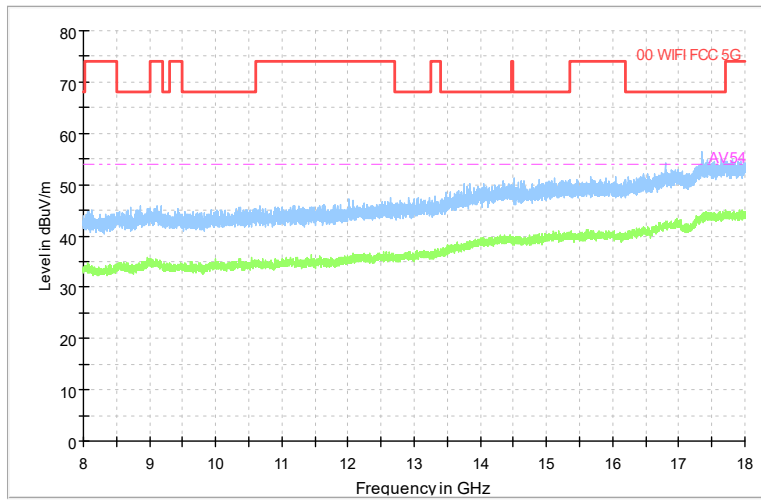

Frequency Range: 18GHz -40GHz
Detector: Av mode and PK mode
Test Mode: 802.11ax(HE40)

Carrier frequency (MHz): 5985
Channel No.:7

Frequency Range: 30MHz -1GHz
Detector: QP mode
Modulation type: 802.11ax(HE80)

Frequency Range: 1GHz -8GHz
Detector: Av mode and PK mode
Modulation type: 802.11ax(HE80)

Full Spectrum

Comment

Frequency Range: 8GHz -18GHz
Detector: Av mode and PK mode
Modulation type: 802.11ax(HE80)

Full Spectrum