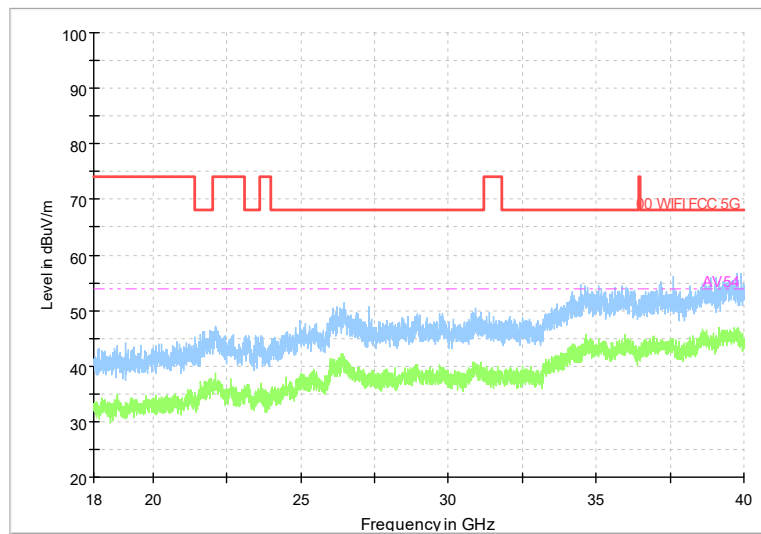

Full Spectrum

Frequency Range: 18GHz -40GHz
Detector: Av mode and PK mode
Modulation type: 802.11ax(HE160)

Carrier frequency (MHz): 6185
Channel No.:47

Frequency Range: 30MHz -1GHz
Detector: QP mode
Test Mode: 802.11ax(HE160)

Frequency Range: 1GHz -8GHz
Detector: Av mode and PK mode
Test Mode: 802.11ax(HE160)

Full Spectrum

Comment

Frequency Range: 8GHz -18GHz
Detector: Av mode and PK mode
Test Mode: 802.11ax(HE160)

Full Spectrum

Frequency Range: 18GHz -40GHz
Detector: Av mode and PK mode
Test Mode: 802.11ax(HE160)

Carrier frequency (MHz): 6345
Channel No.:79

Frequency Range: 30MHz -1GHz
Detector: QP mode
Modulation type: 802.11ax(HE160)