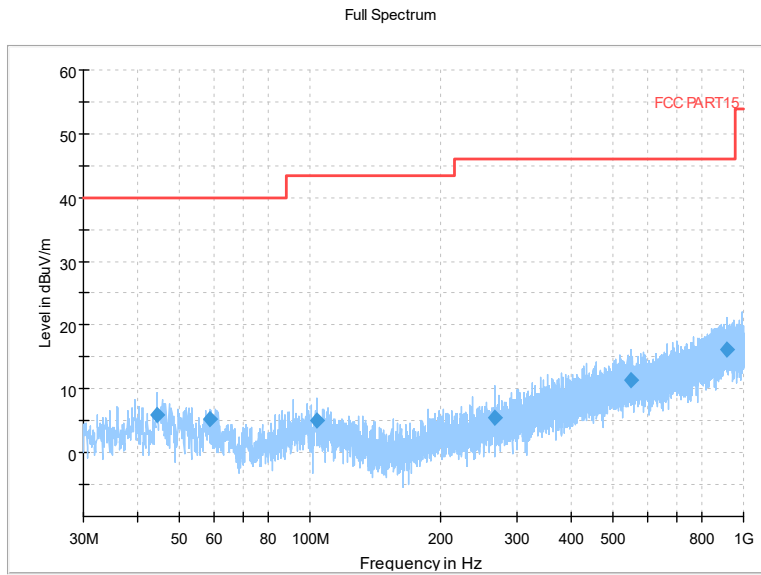

Carrier frequency (MHz): 6345
Channel No.:79

Frequency Range: 30MHz -1GHz
Detector: QP mode
Modulation type: 802.11ax(HE160)