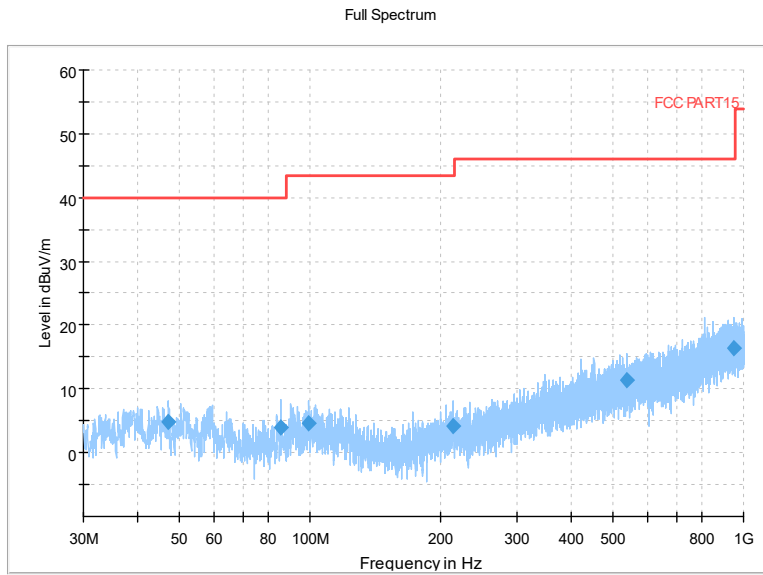

Carrier frequency (MHz): 6385
Channel No.:87

Frequency Range: 30MHz -1GHz
Detector: QP mode
Modulation type: 802.11ax(HE80)