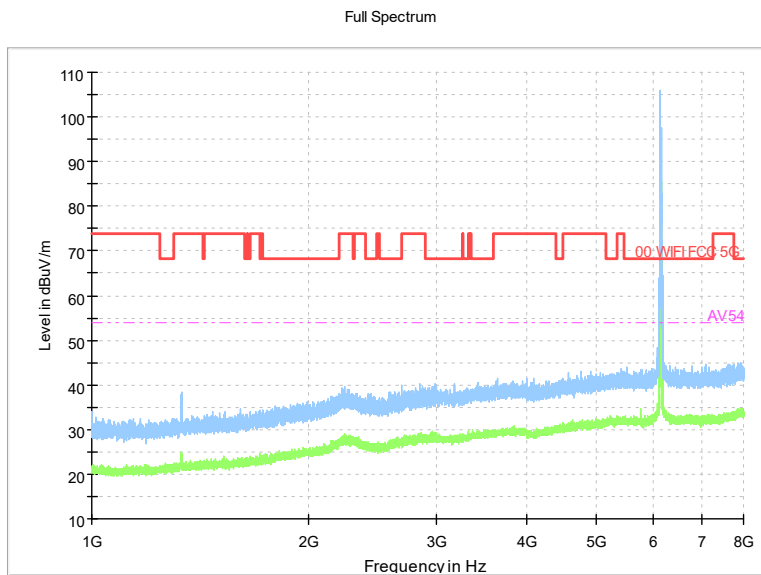

Frequency Range: 1GHz -8GHz
Detector: Av mode and PK mode
Modulation type: 802.11ax(HE80)

Full Spectrum

Comment

Frequency Range: 8GHz -18GHz
Detector: Av mode and PK mode
Modulation type: 802.11ax(HE80)

Full Spectrum

Frequency Range: 18GHz -40GHz
Detector: Av mode and PK mode
Modulation type: 802.11ax(HE80)

Carrier frequency (MHz): 6145
Channel No.:39

Frequency Range: 30MHz -1GHz
Detector: QP mode
Test Mode: 802.11ax(HE80)