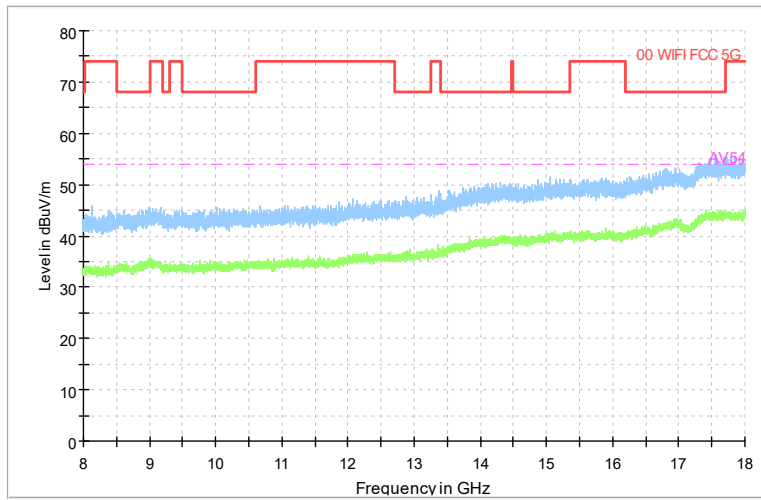

Full Spectrum

Comment

Frequency Range: 8GHz -18GHz
Detector: Av mode and PK mode
Test Mode: 802.11ax(HE80)