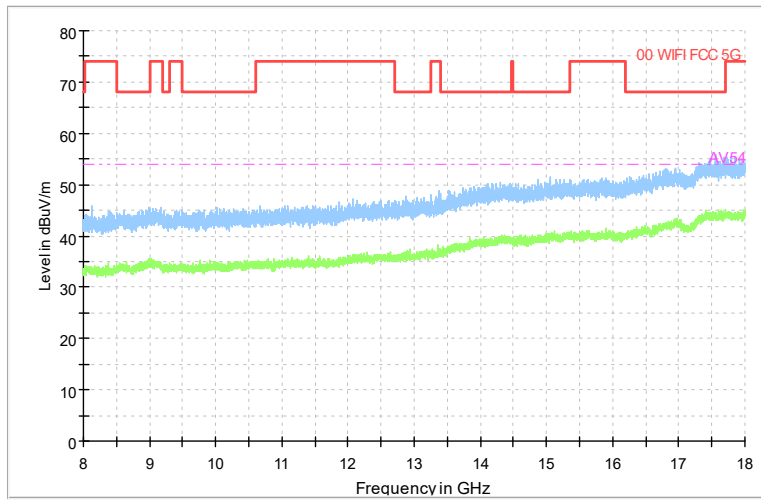

Frequency Range: 18GHz -40GHz
Detector: Av mode and PK mode
Test Mode: 802.11ax(HE80)

Carrier frequency (MHz): 7025
Channel No.:215

Frequency Range: 30MHz -1GHz
Detector: QP mode
Modulation type: 802.11ax(HE80)

Frequency Range: 1GHz -8GHz
Detector: Av mode and PK mode
Modulation type: 802.11ax(HE80)

Full Spectrum

Comment

Frequency Range: 8GHz -18GHz
Detector: Av mode and PK mode
Modulation type: 802.11ax(HE80)

Full Spectrum