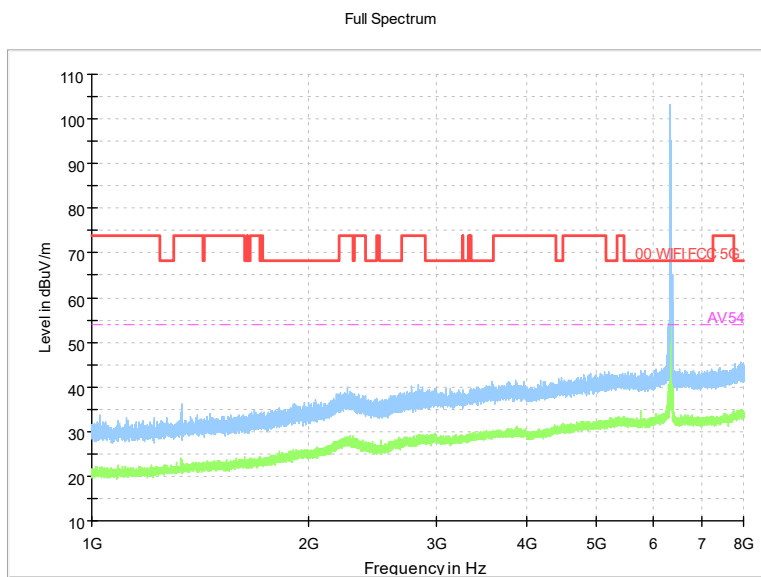

Full Spectrum

Frequency Range: 18GHz -40GHz
Detector: Av mode and PK mode
Modulation type: 802.11ax(HE160)

Carrier frequency (MHz): 6185
Channel No.:47

Frequency Range: 30MHz -1GHz
Detector: QP mode
Test Mode: 802.11ax(HE160)

Frequency Range: 1GHz -8GHz
Detector: Av mode and PK mode
Test Mode: 802.11ax(HE160)

Full Spectrum

Comment

Frequency Range: 8GHz -18GHz
Detector: Av mode and PK mode
Test Mode: 802.11ax(HE160)

Full Spectrum

Frequency Range: 18GHz -40GHz
Detector: Av mode and PK mode
Test Mode: 802.11ax(HE160)

Carrier frequency (MHz): 6345
Channel No.:79

Frequency Range: 30MHz -1GHz
Detector: QP mode
Modulation type: 802.11ax(HE160)