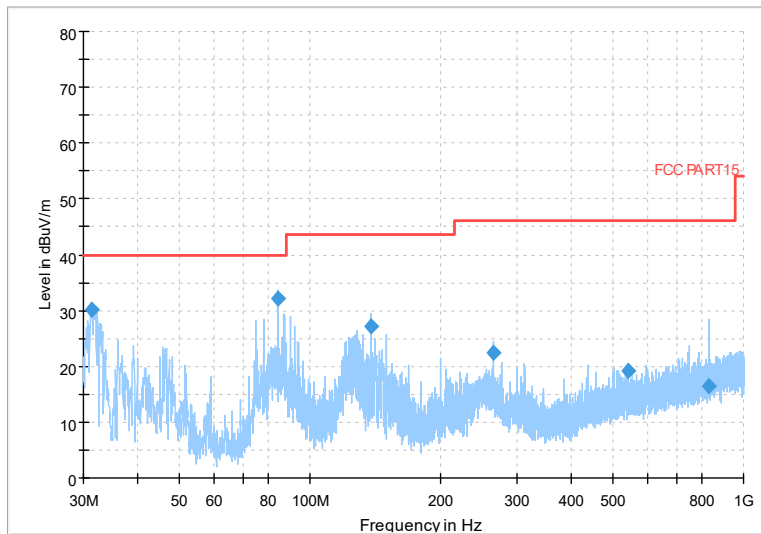

Full Spectrum

Frequency Range: 30MHz -1GHz
Detector: QP mode
Modulation type: 802.11n(HT20)