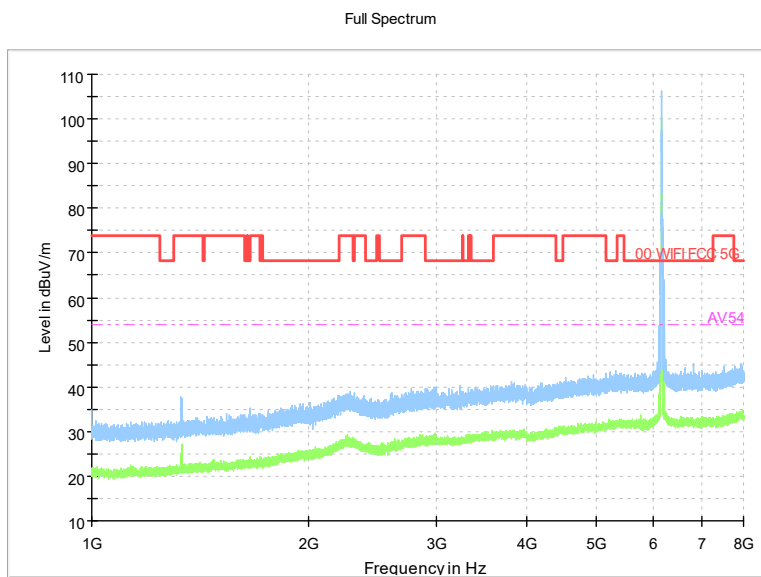

Full Spectrum

Comment

Frequency Range: 8GHz -18GHz
Detector: Av mode and PK mode
Test Mode: 802.11ax(HE40)

Full Spectrum

Frequency Range: 18GHz -40GHz
Detector: Av mode and PK mode
Test Mode: 802.11ax(HE40)

Carrier frequency (MHz): 6165
Channel No.:43

Frequency Range: 30MHz -1GHz
Detector: QP mode
Test Mode: 802.11ax(HE40)

Frequency Range: 1GHz -8GHz
Detector: Av mode and PK mode
Test Mode: 802.11ax(HE40)

Full Spectrum