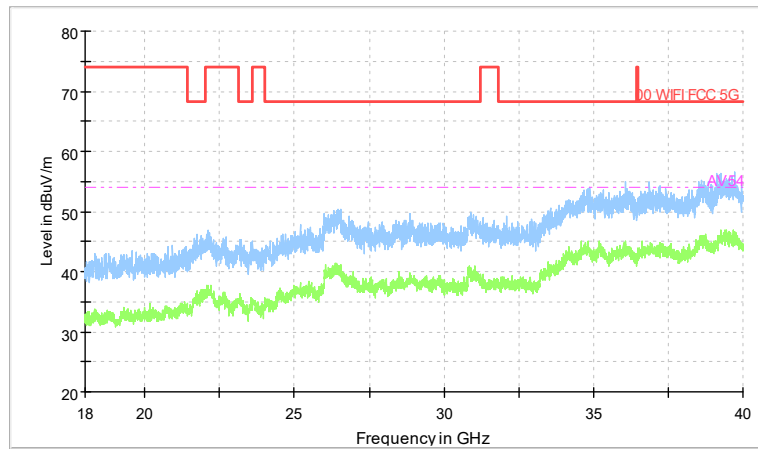

Full Spectrum

Preview Result 2-AVG   Preview Result 1-PK+
00 WIFI FCC 5G   AV54

Comment

Frequency Range: 18GHz -40GHz
Detector: Av mode and PK mode
Modulation type: 802.11n(HT20)