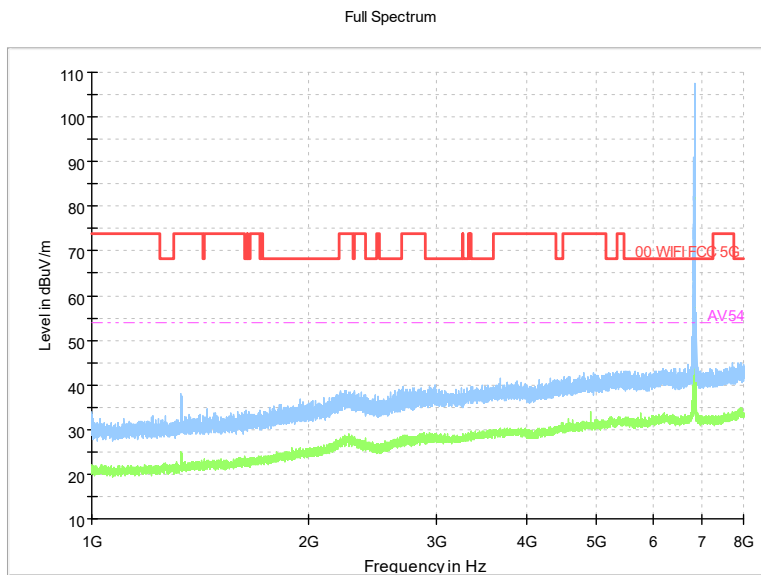

Frequency Range: 1GHz -8GHz
Detector: Av mode and PK mode
Test Mode: 802.11ax(HE40)