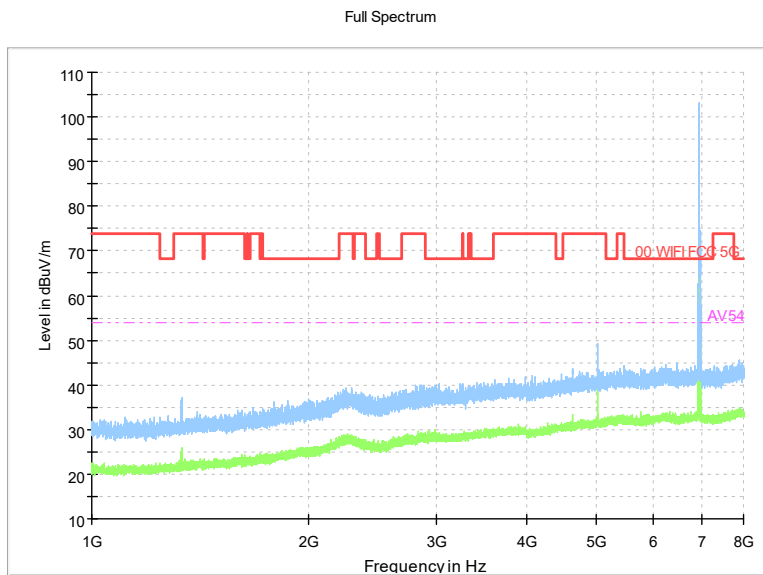

Frequency Range: 18GHz -40GHz
Detector: Av mode and PK mode
Modulation type: 802.11ax(HE80)

Carrier frequency (MHz): 6785
Channel No.:167

Frequency Range: 30MHz -1GHz
Detector: QP mode
Modulation type: 802.11ax(HE80)

Frequency Range: 1GHz -8GHz
Detector: Av mode and PK mode
Modulation type: 802.11ax(HE80)

Full Spectrum

Comment

Frequency Range: 8GHz -18GHz
Detector: Av mode and PK mode
Modulation type: 802.11ax(HE80)

Full Spectrum

Frequency Range: 18GHz -40GHz
Detector: Av mode and PK mode
Modulation type: 802.11ax(HE80)

Carrier frequency (MHz): 6945
Channel No.:199

Frequency Range: 30MHz -1GHz
Detector: QP mode
Test Mode: 802.11ax(HE80)