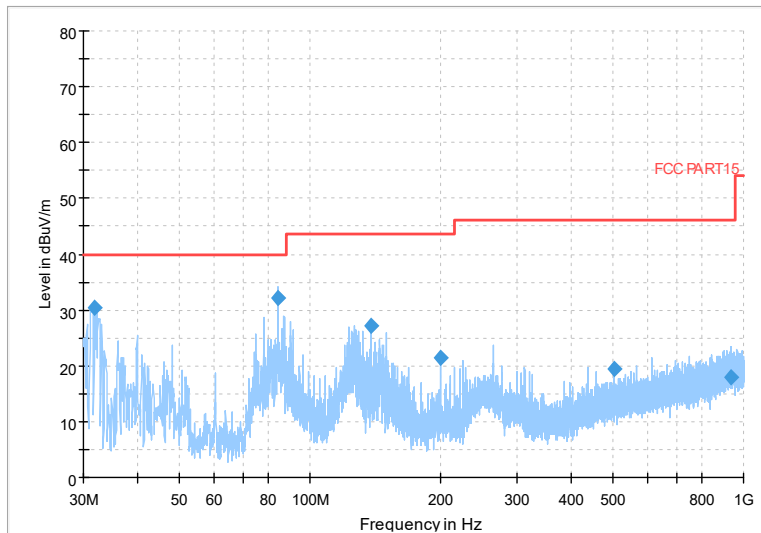

Full Spectrum

Frequency Range: 30MHz -1GHz
Detector: QP mode
Test Mode: 802.11ac(VHT20)