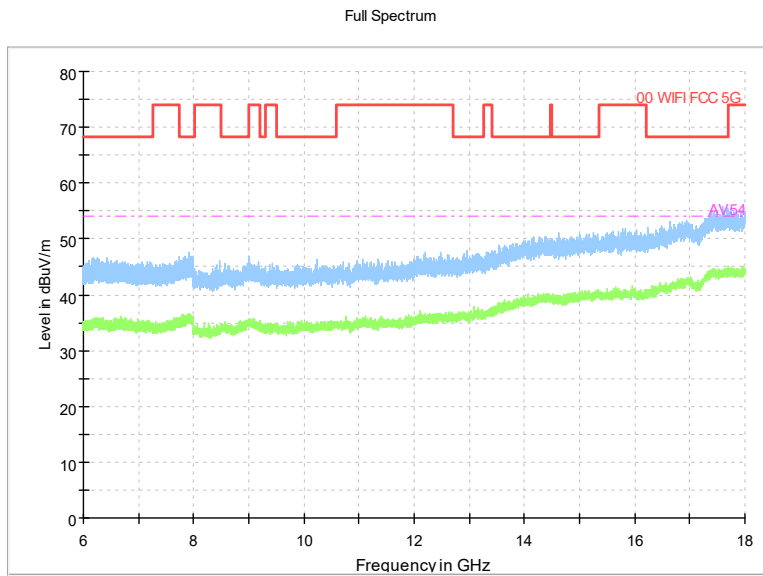

Comment

Frequency Range: 18GHz -40GHz
Detector: Av mode and PK mode
Modulation type: 802.11n(HT20)

Full Spectrum

Frequency Range: 30MHz -1GHz
Detector: QP mode
Test Mode: 802.11ac(VHT20)

Frequency Range: 1GHz -6GHz
Detector: Av mode and PK mode
Test Mode: 802.11ac(VHT20)

Frequency Range: 6GHz -18GHz
Detector: Av mode and PK mode
Test Mode: 802.11ac(VHT20)

Full Spectrum

Frequency Range: 18GHz -40GHz
Detector: Av mode and PK mode
Test Mode: 802.11ac(VHT20)

Full Spectrum

Frequency Range: 30MHz -1GHz
Detector: QP mode
Test Mode: 802.11ax(HE20)