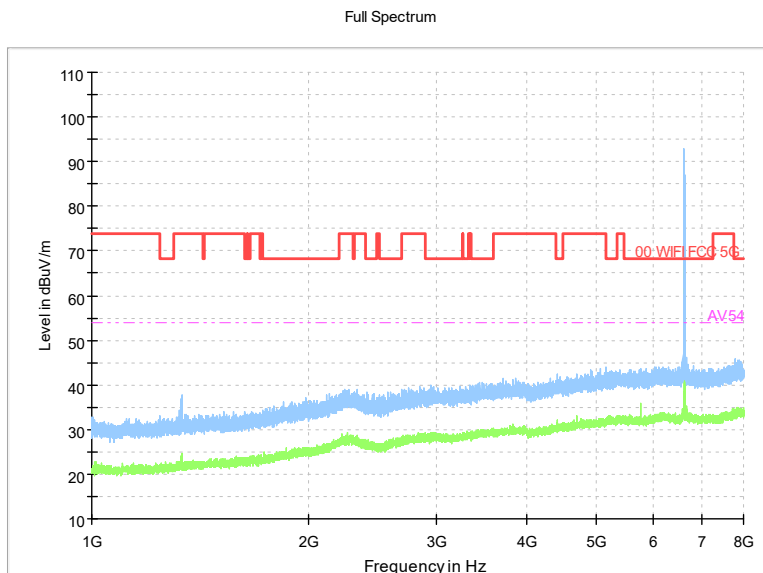

Frequency Range: 1GHz -8GHz
Detector: Av mode and PK mode
Test Mode: 802.11ax(HE80)

Full Spectrum

Comment

Frequency Range: 8GHz -18GHz
Detector: Av mode and PK mode
Test Mode: 802.11ax(HE80)

Full Spectrum

Frequency Range: 18GHz -40GHz
Detector: Av mode and PK mode
Test Mode: 802.11ax(HE80)

Carrier frequency (MHz): 6625
Channel No.:135

Frequency Range: 30MHz -1GHz
Detector: QP mode
Test Mode: 802.11ax(HE80)