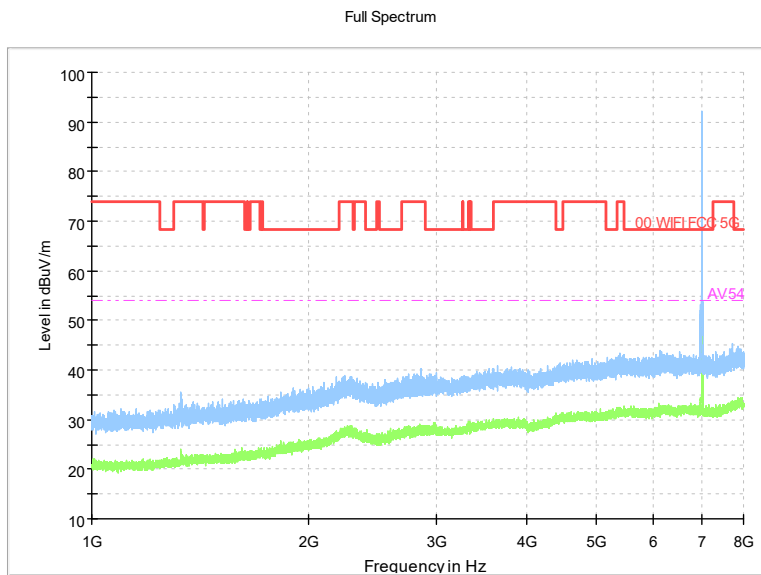

Frequency Range: 1GHz -8GHz
Detector: Av mode and PK mode
Modulation type: 802.11ax(HE40)

Full Spectrum

Comment

Frequency Range: 8GHz -18GHz
Detector: Av mode and PK mode
Modulation type: 802.11ax(HE40)

Full Spectrum

Frequency Range: 18GHz -40GHz
Detector: Av mode and PK mode
Modulation type: 802.11ax(HE40)

Carrier frequency (MHz): 7005
Channel No.:211

Frequency Range: 30MHz -1GHz
Detector: QP mode
Modulation type: 802.11ax(HE40)