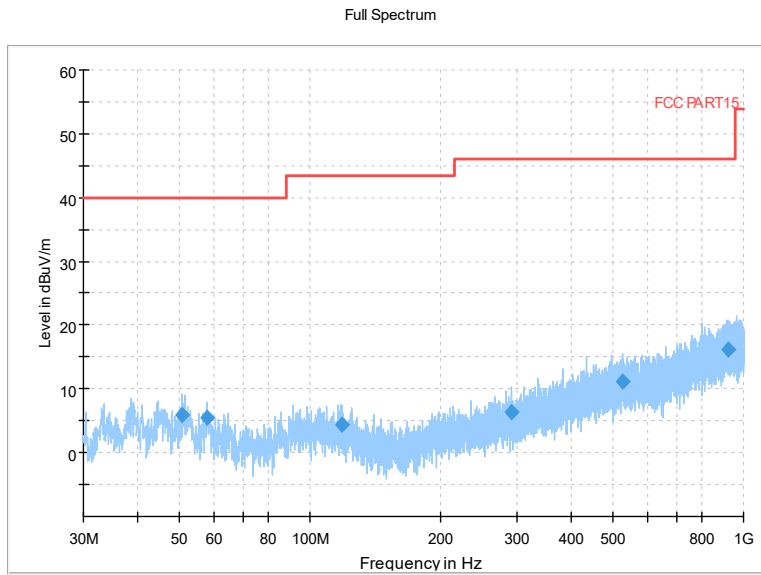

Frequency Range: 1GHz -8GHz
Detector: Av mode and PK mode
Test Mode: 802.11ax(HE160)

Full Spectrum

Comment

Frequency Range: 8GHz -18GHz
Detector: Av mode and PK mode
Test Mode: 802.11ax(HE160)

Full Spectrum

Frequency Range: 18GHz -40GHz
Detector: Av mode and PK mode
Test Mode: 802.11ax(HE160)

Carrier frequency (MHz): 6985
Channel No.:207

Frequency Range: 30MHz -1GHz
Detector: QP mode
Modulation type: 802.11ax(HE160)