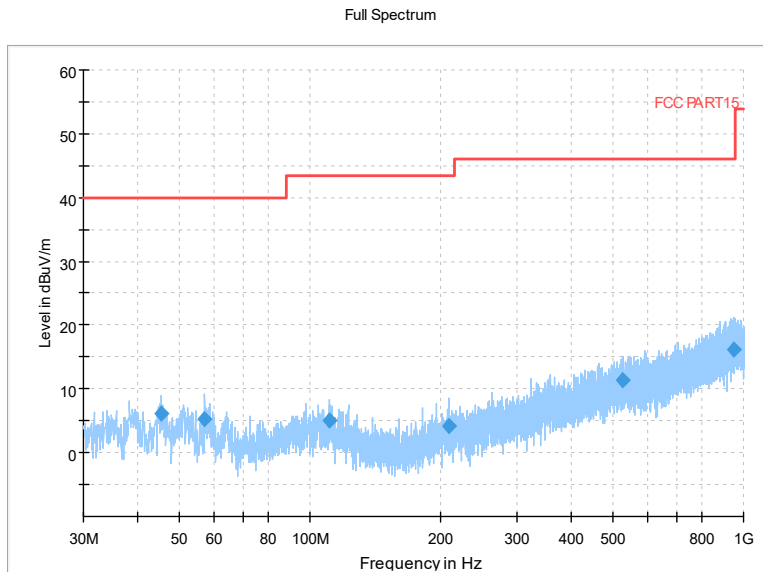

Carrier frequency (MHz): 6685
Channel No.:147

Frequency Range: 30MHz -1GHz
Detector: QP mode
Modulation type: 802.11ax(HE40)