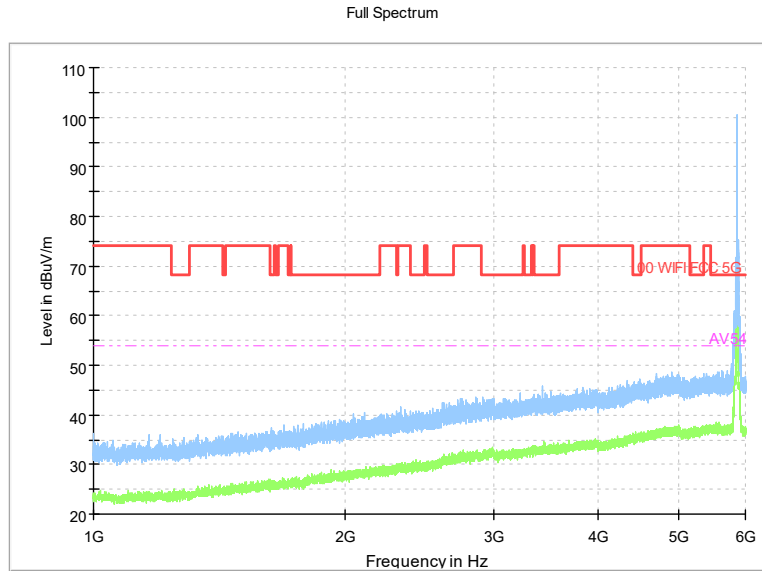

Frequency Range: 30MHz -1GHz
Detector: QP mode
Modulation type: 802.11a

Frequency Range: 1GHz -6GHz
Detector: Av mode and PK mode
Modulation type: 802.11a