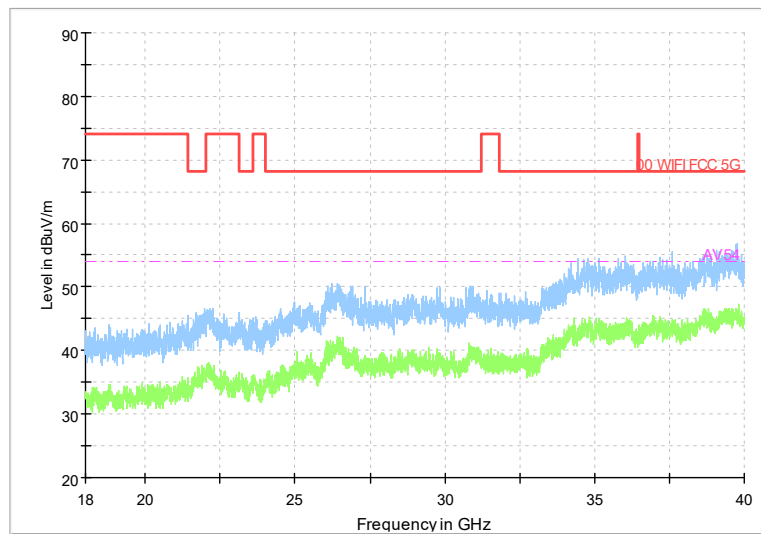

Frequency Range: 18GHz -40GHz
Detector: Av mode and PK mode
Modulation type: 802.11ax(HE40)

Carrier frequency (MHz): 6685
Channel No.:147

Frequency Range: 30MHz -1GHz
Detector: QP mode
Modulation type: 802.11ax(HE40)

Frequency Range: 1GHz -8GHz
Detector: Av mode and PK mode
Modulation type: 802.11ax(HE40)

Full Spectrum

Comment

Frequency Range: 8GHz -18GHz
Detector: Av mode and PK mode
Modulation type: 802.11ax(HE40)

Full Spectrum

Frequency Range: 18GHz -40GHz
Detector: Av mode and PK mode
Modulation type: 802.11ax(HE40)

Carrier frequency (MHz): 6845
Channel No.:179

Frequency Range: 30MHz -1GHz
Detector: QP mode
Test Mode: 802.11ax(HE40)