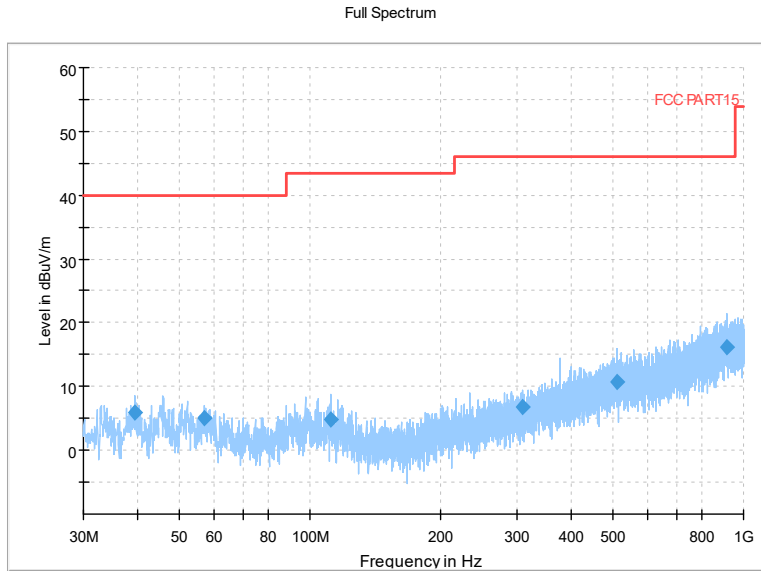

Carrier frequency (MHz): 6485
Channel No.:107

Frequency Range: 30MHz -1GHz
Detector: QP mode
Test Mode: 802.11ax(HE40)