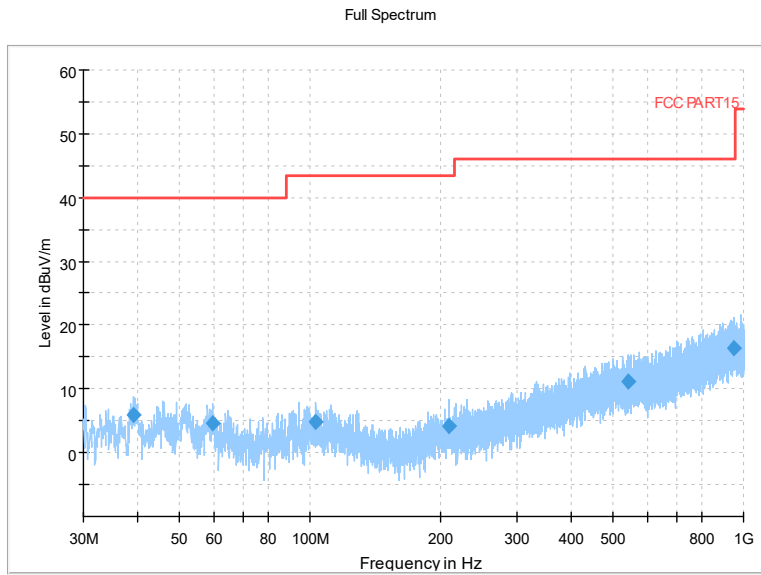

Comment

Frequency Range: 8GHz -18GHz
Detector: Av mode and PK mode
Test Mode: 802.11ax(HE40)

Full Spectrum

Frequency Range: 18GHz -40GHz
Detector: Av mode and PK mode
Test Mode: 802.11ax(HE40)

Carrier frequency (MHz): 6405
Channel No.:91