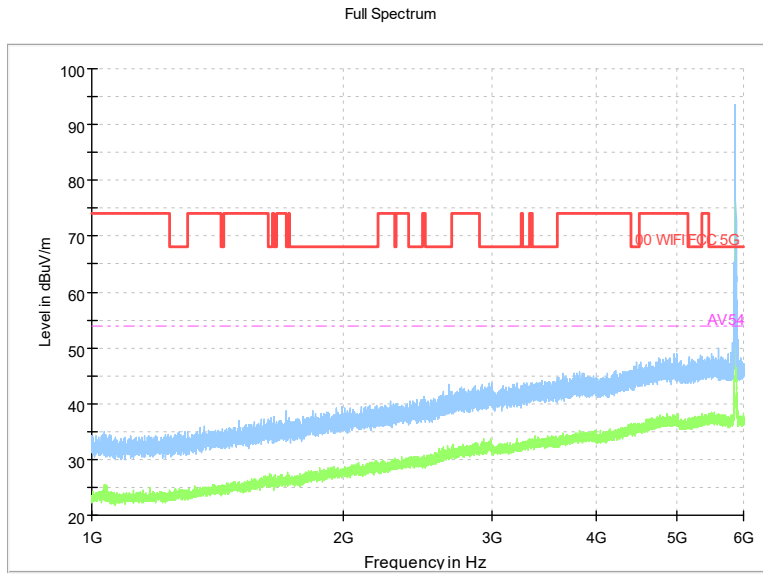

Frequency Range: 6GHz -18GHz
Detector: Av mode and PK mode
Test Mode: 802.11ac(VHT20)

Full Spectrum

Frequency Range: 18GHz -40GHz
Detector: Av mode and PK mode
Test Mode: 802.11ac(VHT20)

Full Spectrum

Frequency Range: 30MHz -1GHz
Detector: QP mode
Test Mode: 802.11ax(HE20)