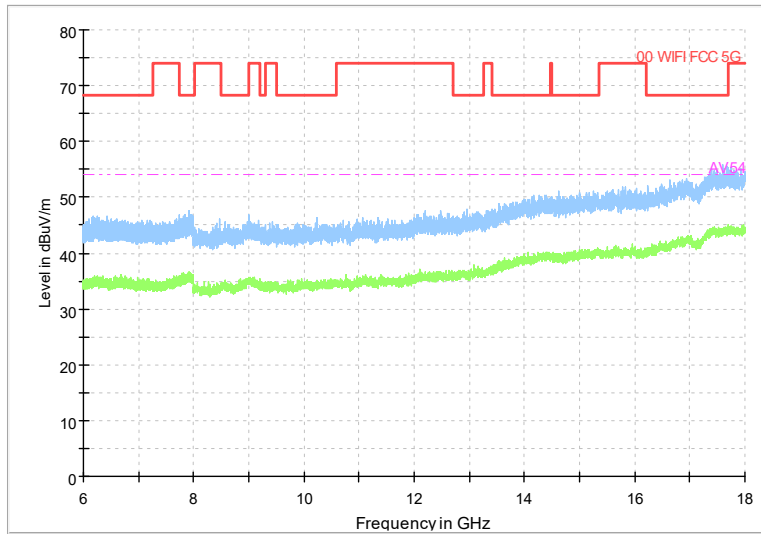

Full Spectrum

Comment

Frequency Range: 18GHz -40GHz
Detector: Av mode and PK mode
Modulation type: 802.11a

Full Spectrum

Frequency Range: 30MHz -1GHz
Detector: QP mode
Modulation type: 802.11n(HT20)

Full Spectrum

Frequency Range: 1GHz -6GHz
Detector: Av mode and PK mode
Modulation type: 802.11n(HT20)

Full Spectrum

Frequency Range: 6GHz -18GHz
Detector: Av mode and PK mode
Modulation type: 802.11n(HT20)

Full Spectrum