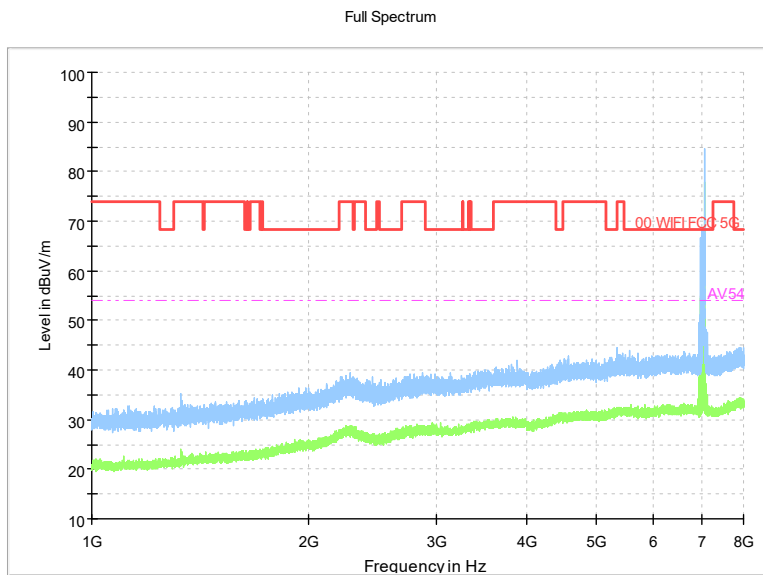

Frequency Range: 18GHz -40GHz
Detector: Av mode and PK mode
Modulation type: 802.11ax(HE80)

Carrier frequency (MHz): 6945
Channel No.:199

Frequency Range: 30MHz -1GHz
Detector: QP mode
Test Mode: 802.11ax(HE80)

Frequency Range: 1GHz -8GHz
Detector: Av mode and PK mode
Test Mode: 802.11ax(HE80)

Full Spectrum

Comment

Frequency Range: 8GHz -18GHz
Detector: Av mode and PK mode
Test Mode: 802.11ax(HE80)

Full Spectrum

Frequency Range: 18GHz -40GHz
Detector: Av mode and PK mode
Test Mode: 802.11ax(HE80)

Carrier frequency (MHz): 7025
Channel No.:215

Frequency Range: 30MHz -1GHz
Detector: QP mode
Modulation type: 802.11ax(HE80)