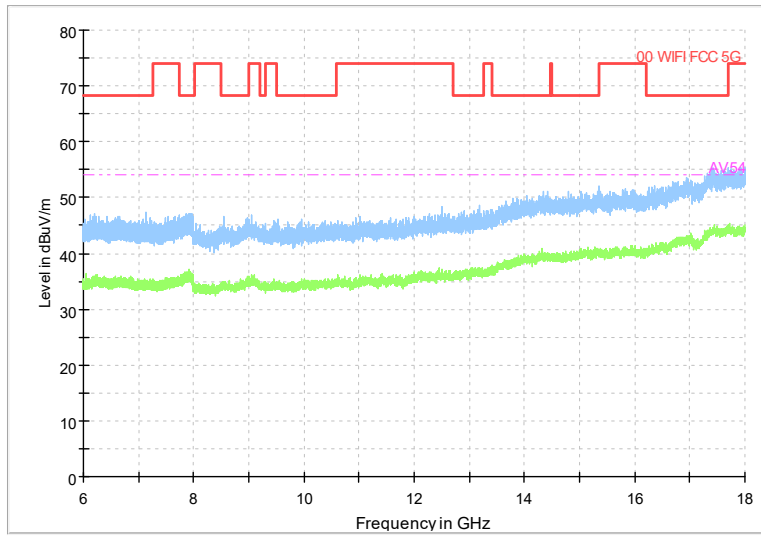

Carrier frequency (MHz): 5885
Channel No.177

Frequency Range: 30MHz -1GHz
Detector: QP mode
Modulation type: 802.11a

Frequency Range: 1GHz -6GHz
Detector: Av mode and PK mode
Modulation type: 802.11a

Full Spectrum

Frequency Range: 6GHz -18GHz
Detector: Av mode and PK mode
Modulation type: 802.11a

Full Spectrum

Frequency Range: 18GHz -40GHz
Detector: Av mode and PK mode
Modulation type: 802.11a

Full Spectrum

Frequency Range: 30MHz -1GHz
Detector: QP mode
Modulation type: 802.11n(HT20)