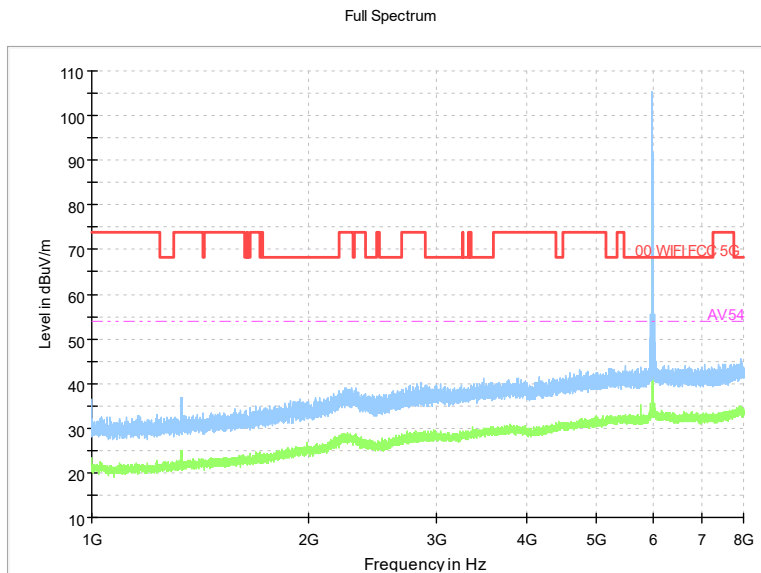

Frequency Range: 1GHz -8GHz
Detector: Av mode and PK mode
Modulation type: 802.11ax(HE80)