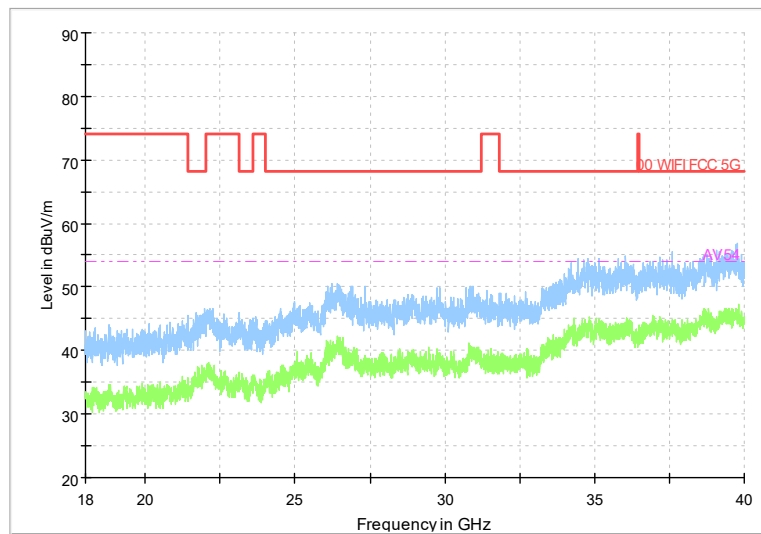

Frequency Range: 18GHz -40GHz
Detector: Av mode and PK mode
Modulation type: 802.11ax(HE40)

Carrier frequency (MHz): 6485
Channel No.:107

Frequency Range: 30MHz -1GHz
Detector: QP mode
Test Mode: 802.11ax(HE40)

Frequency Range: 1GHz -8GHz
Detector: Av mode and PK mode
Test Mode: 802.11ax(HE40)

Full Spectrum

Comment

Frequency Range: 8GHz -18GHz
Detector: Av mode and PK mode
Test Mode: 802.11ax(HE40)

Full Spectrum

Frequency Range: 18GHz -40GHz
Detector: Av mode and PK mode
Test Mode: 802.11ax(HE40)

Carrier frequency (MHz): 6565
Channel No.:123

Frequency Range: 30MHz -1GHz
Detector: QP mode
Modulation type: 802.11ax(HE40)