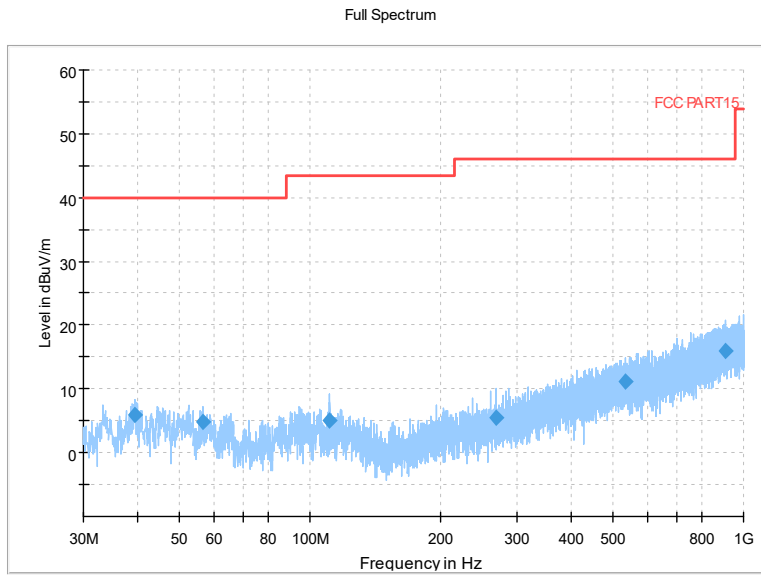

Frequency Range: 1GHz -8GHz
Detector: Av mode and PK mode
Modulation type: 802.11ax(HE160)

Full Spectrum

Comment

Frequency Range: 8GHz -18GHz
Detector: Av mode and PK mode
Modulation type: 802.11ax(HE160)

Full Spectrum

Frequency Range: 18GHz -40GHz
Detector: Av mode and PK mode
Modulation type: 802.11ax(HE160)

Carrier frequency (MHz): 6665
Channel No.:143

Frequency Range: 30MHz -1GHz
Detector: QP mode
Test Mode: 802.11ax(HE160)