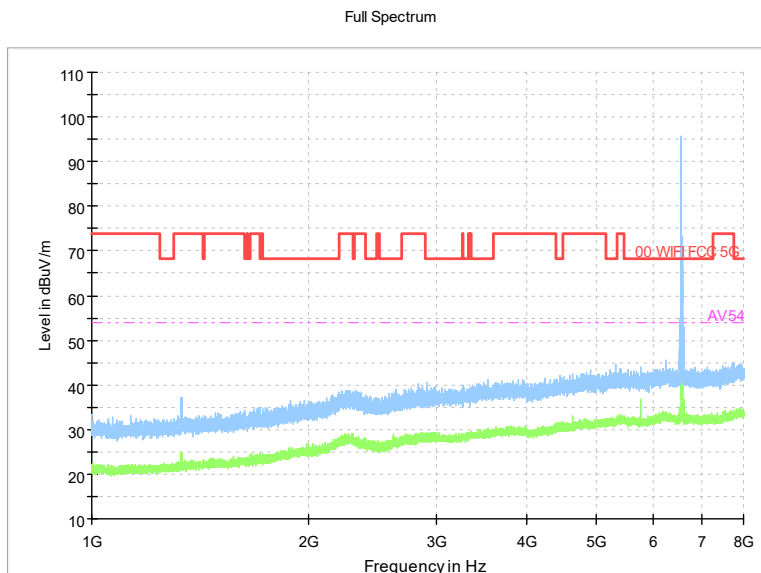

Frequency Range: 1GHz -8GHz
Detector: Av mode and PK mode
Modulation type: 802.11ax(HE40)