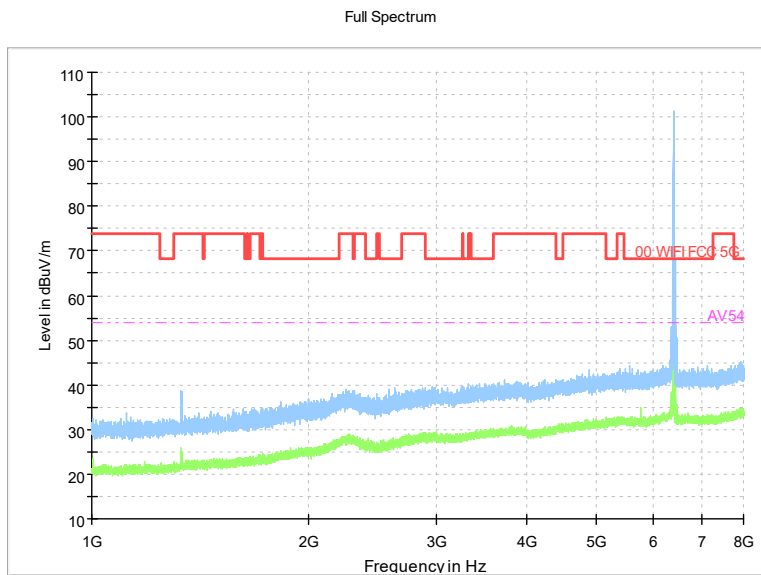

Frequency Range: 1GHz -8GHz
Detector: Av mode and PK mode
Modulation type: 802.11ax(HE40)