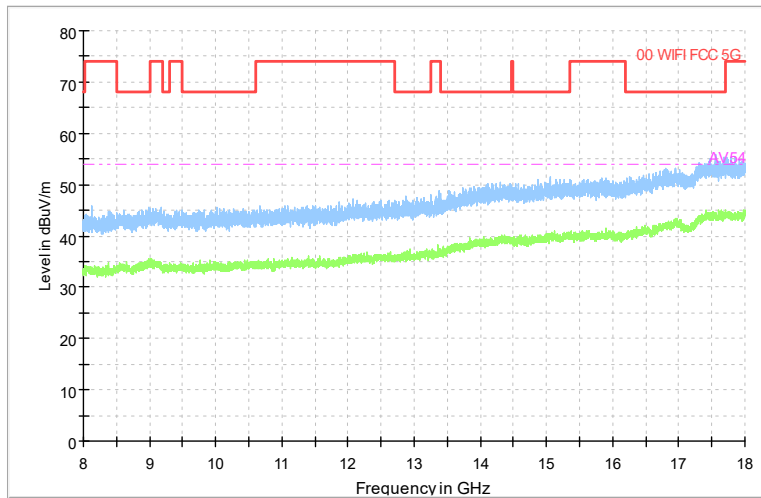

Frequency Range: 1GHz -8GHz
Detector: Av mode and PK mode
Modulation type: 802.11ax(HE80)

Full Spectrum

Comment

Frequency Range: 8GHz -18GHz
Detector: Av mode and PK mode
Modulation type: 802.11ax(HE80)

Full Spectrum

Frequency Range: 18GHz -40GHz
Detector: Av mode and PK mode
Modulation type: 802.11ax(HE80)

Carrier frequency (MHz): 5985
 Channel No.:15

Frequency Range: 30MHz -1GHz
 Detector: QP mode
 Modulation type: 802.11ax(HE160)

Frequency Range: 1GHz -8GHz
 Detector: Av mode and PK mode
 Modulation type: 802.11ax(HE160)

Full Spectrum

Comment

Frequency Range: 8GHz -18GHz
Detector: Av mode and PK mode
Modulation type: 802.11ax(HE160)