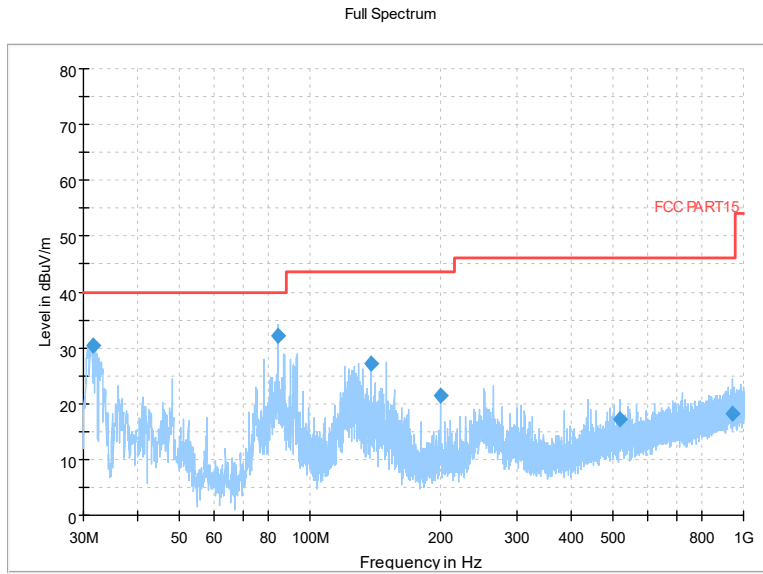

Frequency Range: 30MHz -1GHz
Detector: QP mode
Test Mode: 802.11ac(VHT20)