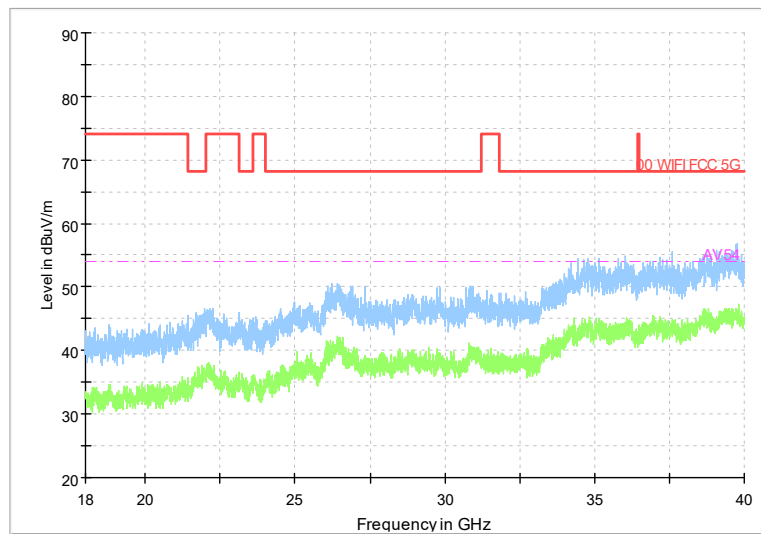

Comment

Frequency Range: 8GHz -18GHz
Detector: Av mode and PK mode
Test Mode: 802.11ax(HE40)

Full Spectrum

Frequency Range: 18GHz -40GHz
Detector: Av mode and PK mode
Test Mode: 802.11ax(HE40)

Carrier frequency (MHz): 6405
Channel No.:91

Frequency Range: 30MHz -1GHz
Detector: QP mode
Modulation type: 802.11ax(HE40)

Frequency Range: 1GHz -8GHz
Detector: Av mode and PK mode
Modulation type: 802.11ax(HE40)

Full Spectrum

Comment

Frequency Range: 8GHz -18GHz
Detector: Av mode and PK mode
Modulation type: 802.11ax(HE40)

Full Spectrum

Frequency Range: 18GHz -40GHz
Detector: Av mode and PK mode
Modulation type: 802.11ax(HE40)

Carrier frequency (MHz): 6445
Channel No.:99

Frequency Range: 30MHz -1GHz
Detector: QP mode
Modulation type: 802.11ax(HE40)