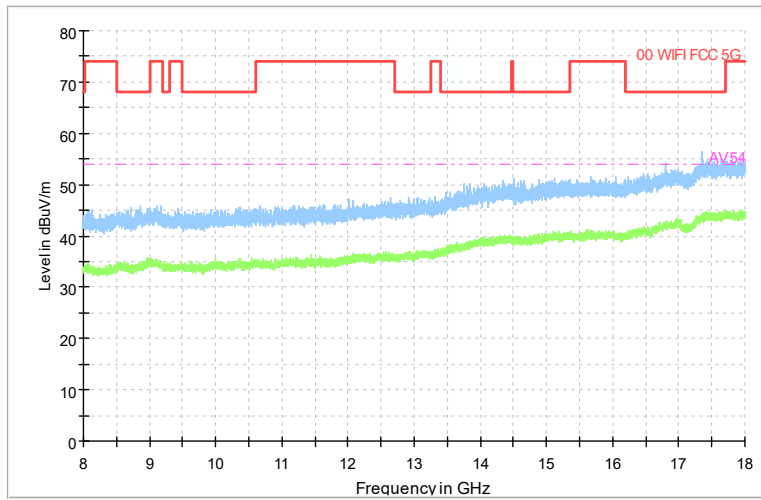

Full Spectrum

Comment

Frequency Range: 8GHz -18GHz
Detector: Av mode and PK mode
Test Mode: 802.11ax(HE80)