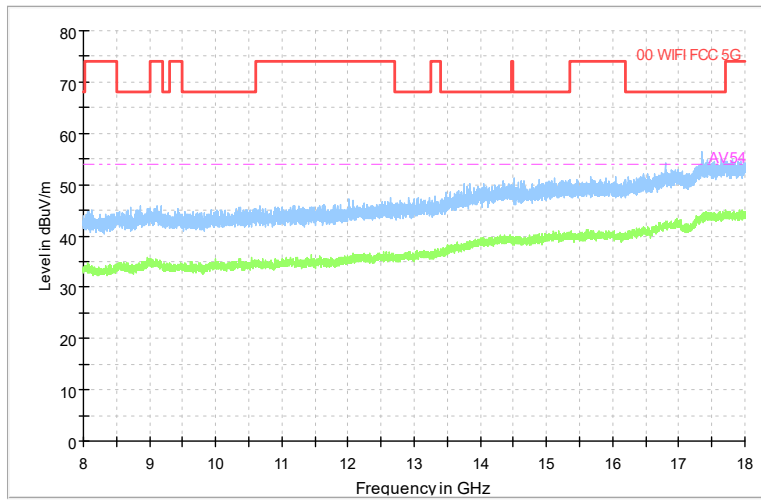

Full Spectrum

Comment

Frequency Range: 8GHz -18GHz
Detector: Av mode and PK mode
Test Mode: 802.11ax(HE40)