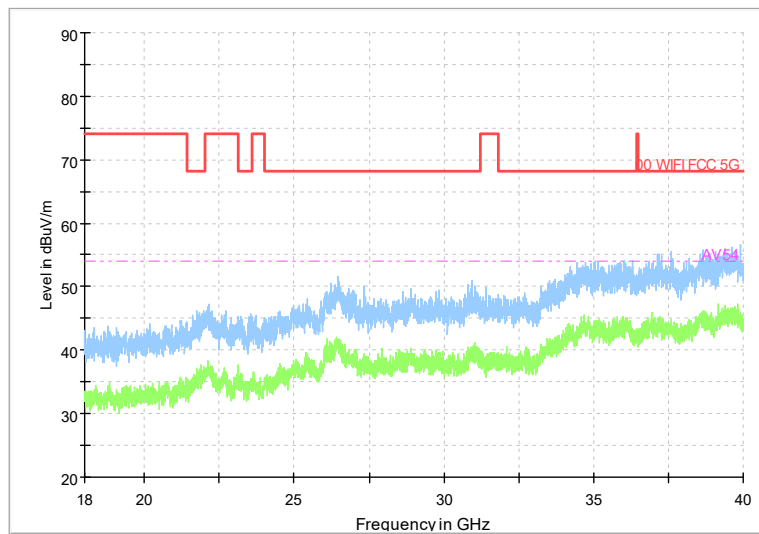

Frequency Range: 1GHz -8GHz
Detector: Av mode and PK mode
Modulation type: 802.11ax(HE40)

Full Spectrum

Comment

Frequency Range: 8GHz -18GHz
Detector: Av mode and PK mode
Modulation type: 802.11ax(HE40)

Full Spectrum

Frequency Range: 18GHz -40GHz
Detector: Av mode and PK mode
Modulation type: 802.11ax(HE40)

Carrier frequency (MHz): 7085
Channel No.:227

Frequency Range: 30MHz -1GHz
Detector: QP mode
Test Mode: 802.11ax(HE40)