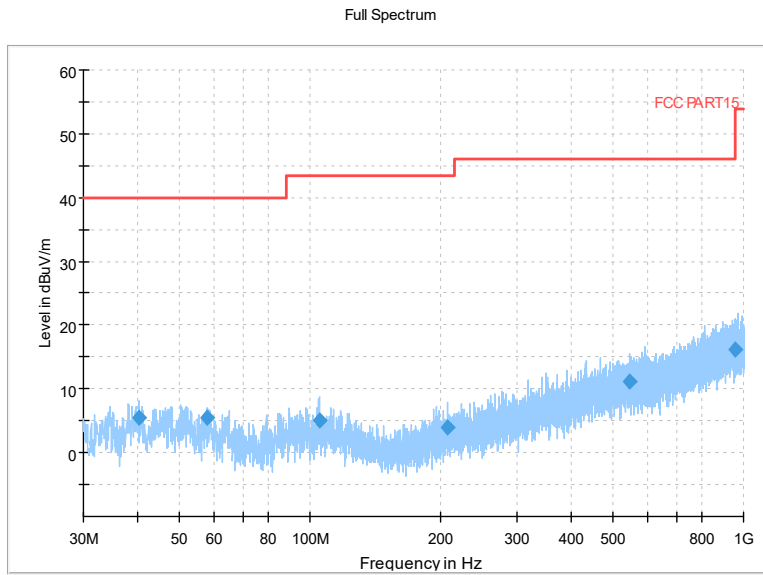

Carrier frequency (MHz): 6945
Channel No.:199

Frequency Range: 30MHz -1GHz
Detector: QP mode
Test Mode: 802.11ax(HE80)