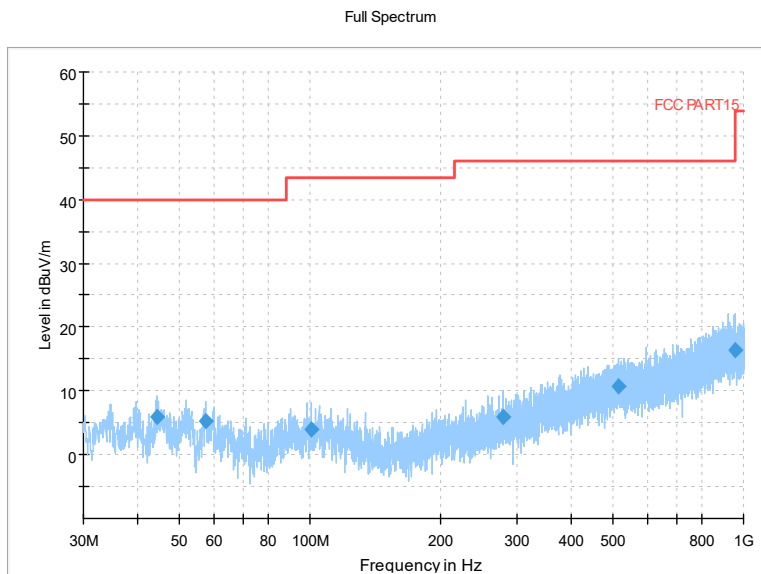

Carrier frequency (MHz): 6505
Channel No.:111

Frequency Range: 30MHz -1GHz
Detector: QP mode
Modulation type: 802.11ax(HE160)