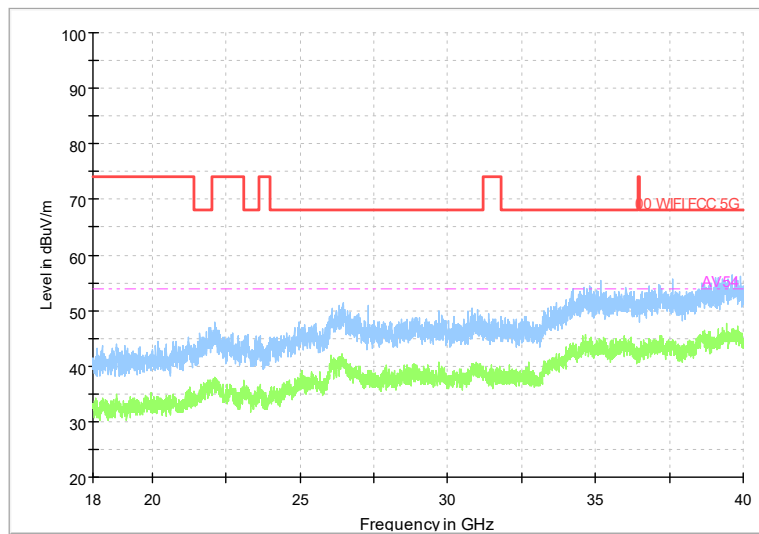

Frequency Range: 18GHz -40GHz
Detector: Av mode and PK mode
Test Mode: 802.11ax(HE160)

Carrier frequency (MHz): 6345
Channel No.:79

Frequency Range: 30MHz -1GHz
Detector: QP mode
Modulation type: 802.11ax(HE160)

Frequency Range: 1GHz -8GHz
Detector: Av mode and PK mode
Modulation type: 802.11ax(HE160)

Full Spectrum

Comment

Frequency Range: 8GHz -18GHz
Detector: Av mode and PK mode
Modulation type: 802.11ax(HE160)

Full Spectrum

Frequency Range: 18GHz -40GHz
Detector: Av mode and PK mode
Modulation type: 802.11ax(HE160)

Carrier frequency (MHz): 6505
Channel No.:111

Frequency Range: 30MHz -1GHz
Detector: QP mode
Modulation type: 802.11ax(HE160)