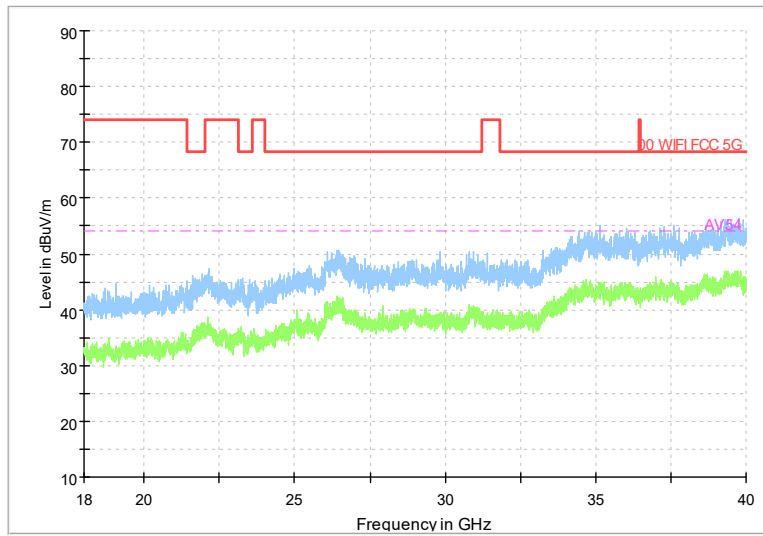

Frequency Range: 1GHz -6GHz
Detector: Av mode and PK mode
Modulation type: 802.11n(HT20)

Full Spectrum

Frequency Range: 6GHz -18GHz
Detector: Av mode and PK mode
Modulation type: 802.11n(HT20)

Full Spectrum

Comment

Frequency Range: 18GHz -40GHz
Detector: Av mode and PK mode
Modulation type: 802.11n(HT20)

Full Spectrum

Frequency Range: 30MHz -1GHz
Detector: QP mode
Test Mode: 802.11ac(VHT20)

Frequency Range: 1GHz -6GHz
Detector: Av mode and PK mode
Test Mode: 802.11ac(VHT20)

Frequency Range: 6GHz -18GHz
Detector: Av mode and PK mode
Test Mode: 802.11ac(VHT20)

Full Spectrum

Frequency Range: 18GHz -40GHz
Detector: Av mode and PK mode
Test Mode: 802.11ac(VHT20)

Full Spectrum

Frequency Range: 30MHz -1GHz
Detector: QP mode
Test Mode: 802.11ax(HE20)