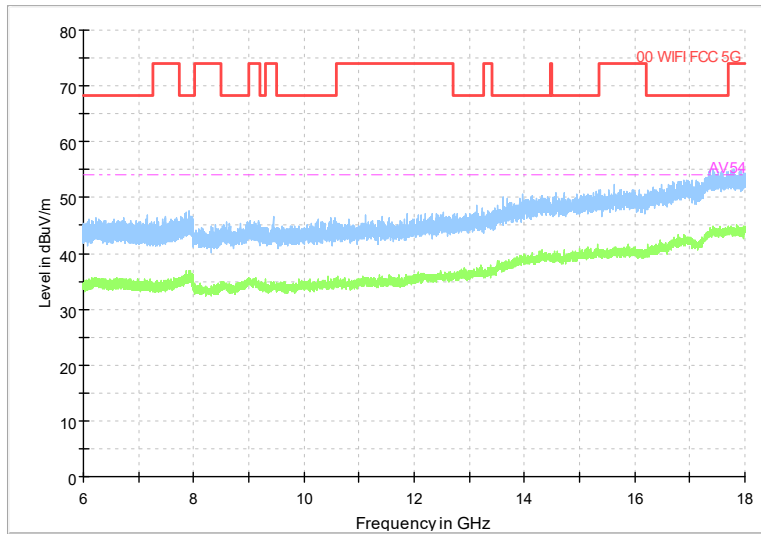

Full Spectrum

Frequency Range: 6GHz -18GHz
Detector: Av mode and PK mode
Modulation type: 802.11n(HT20)