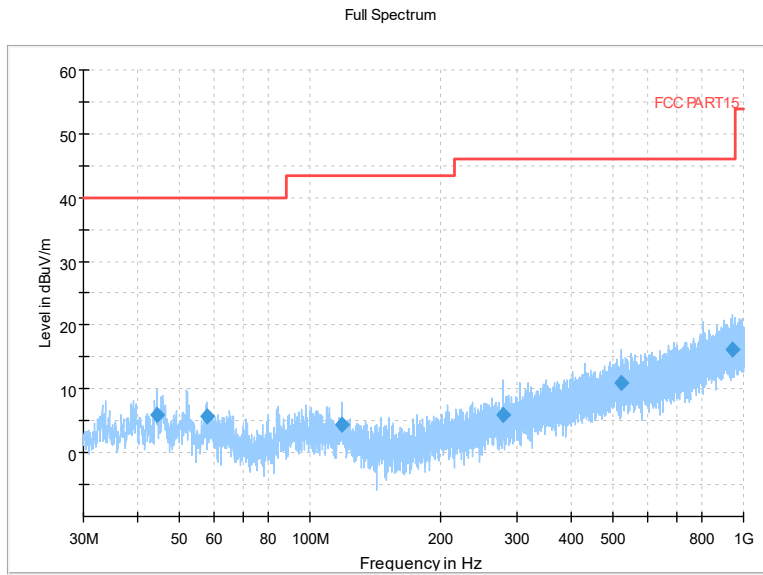

Carrier frequency (MHz): 6785
Channel No.:167

Frequency Range: 30MHz -1GHz
Detector: QP mode
Modulation type: 802.11ax(HE80)