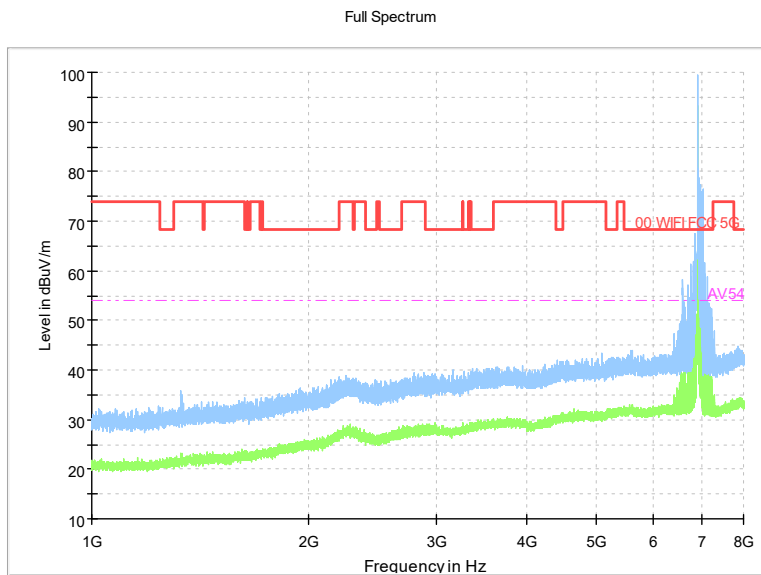

Full Spectrum

Frequency Range: 18GHz -40GHz
Detector: Av mode and PK mode
Modulation type: 802.11ax(HE160)

Carrier frequency (MHz): 6665
Channel No.:143

Frequency Range: 30MHz -1GHz
Detector: QP mode
Test Mode: 802.11ax(HE160)

Frequency Range: 1GHz -8GHz
Detector: Av mode and PK mode
Test Mode: 802.11ax(HE160)

Full Spectrum

Comment

Frequency Range: 8GHz -18GHz
Detector: Av mode and PK mode
Test Mode: 802.11ax(HE160)

Full Spectrum

Frequency Range: 18GHz -40GHz
Detector: Av mode and PK mode
Test Mode: 802.11ax(HE160)

Carrier frequency (MHz): 6985
Channel No.:207

Frequency Range: 30MHz -1GHz
Detector: QP mode
Modulation type: 802.11ax(HE160)