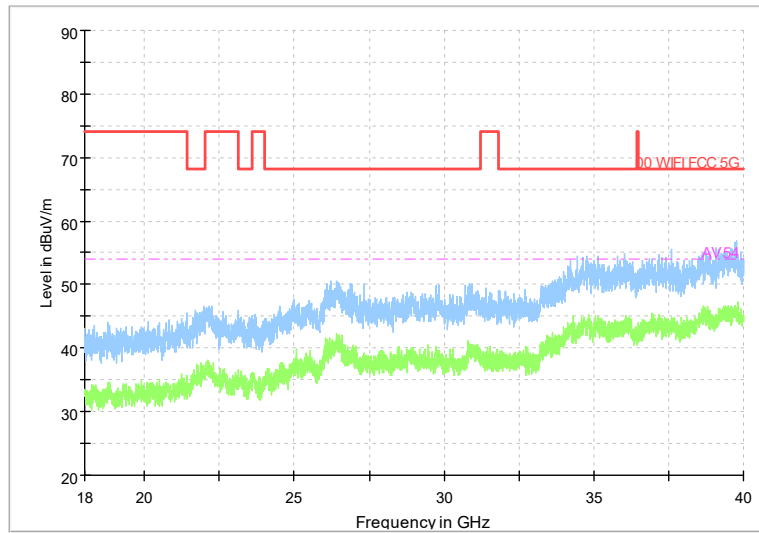

Frequency Range: 1GHz -8GHz
Detector: Av mode and PK mode
Test Mode: 802.11ax(HE40)

Full Spectrum

Comment

Frequency Range: 8GHz -18GHz
Detector: Av mode and PK mode
Test Mode: 802.11ax(HE40)

Full Spectrum

Frequency Range: 18GHz -40GHz
Detector: Av mode and PK mode
Test Mode: 802.11ax(HE40)

Carrier frequency (MHz): 5985
Channel No.:7

Frequency Range: 30MHz -1GHz
Detector: QP mode
Modulation type: 802.11ax(HE80)