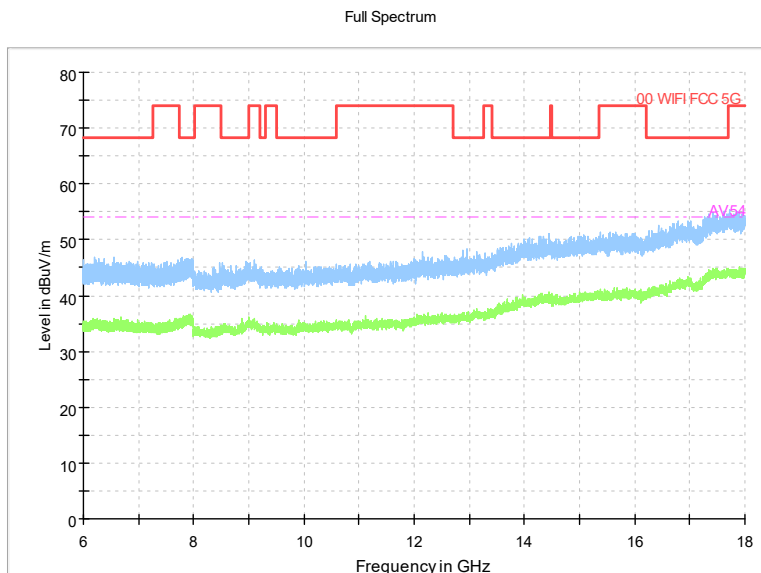

Frequency Range: 6GHz -18GHz
Detector: Av mode and PK mode
Modulation type: 802.11a