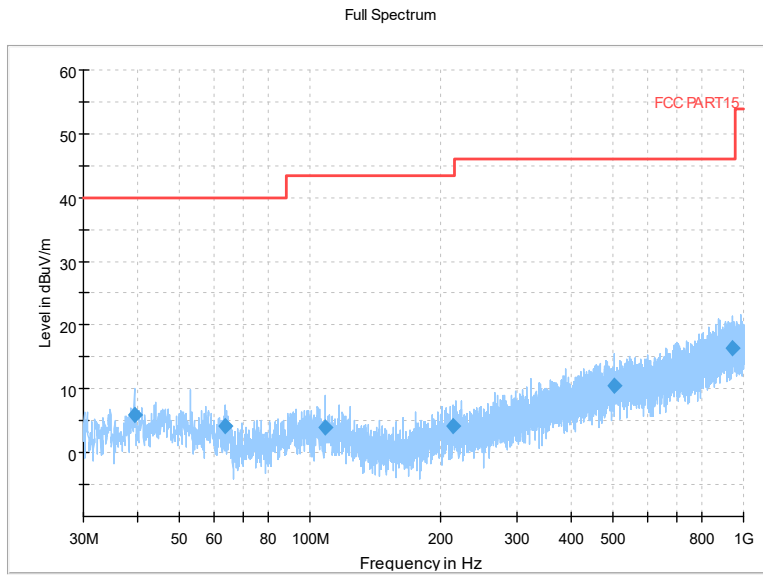

Carrier frequency (MHz): 7025
Channel No.:215

Frequency Range: 30MHz -1GHz
Detector: QP mode
Modulation type: 802.11ax(HE80)