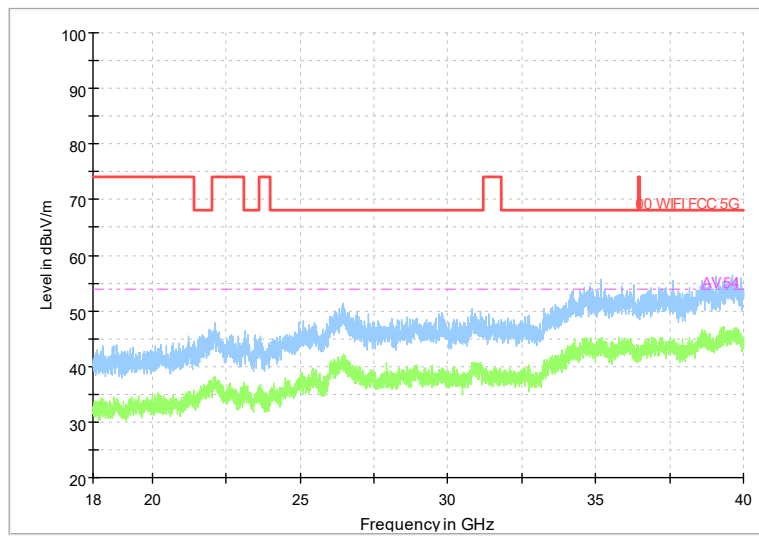

Frequency Range: 18GHz -40GHz
Detector: Av mode and PK mode
Modulation type: 802.11ax(HE80)

Carrier frequency (MHz): 6945
Channel No.:199

Frequency Range: 30MHz -1GHz
Detector: QP mode
Test Mode: 802.11ax(HE80)

Frequency Range: 1GHz -8GHz
Detector: Av mode and PK mode
Test Mode: 802.11ax(HE80)

Full Spectrum

Comment

Frequency Range: 8GHz -18GHz
Detector: Av mode and PK mode
Test Mode: 802.11ax(HE80)

Full Spectrum

Frequency Range: 18GHz -40GHz
Detector: Av mode and PK mode
Test Mode: 802.11ax(HE80)

Carrier frequency (MHz): 7025
Channel No.:215

Frequency Range: 30MHz -1GHz
Detector: QP mode
Modulation type: 802.11ax(HE80)