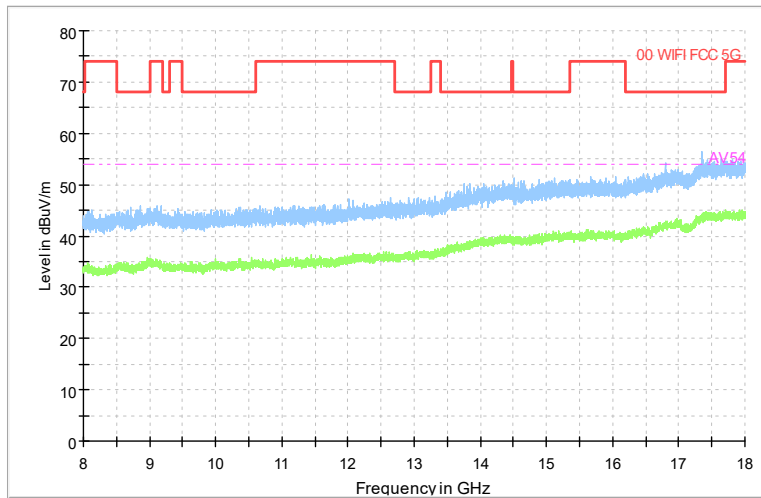

Full Spectrum

Comment

Frequency Range: 8GHz -18GHz
Detector: Av mode and PK mode
Test Mode: 802.11ax(HE40)