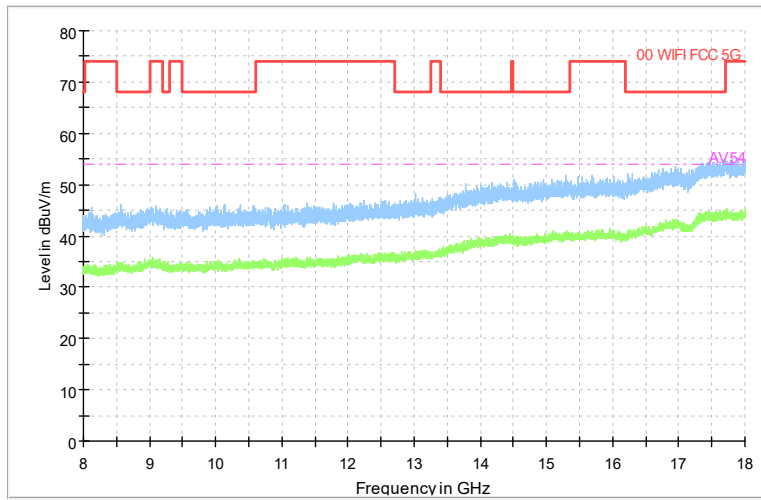

Full Spectrum

Comment

Frequency Range: 8GHz -18GHz
Detector: Av mode and PK mode
Modulation type: 802.11ax(HE40)