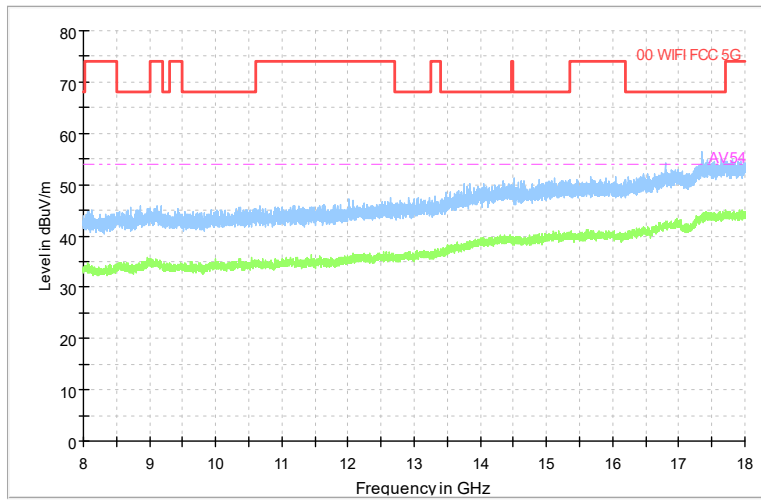

Full Spectrum

Comment

Frequency Range: 8GHz -18GHz
Detector: Av mode and PK mode
Modulation type: 802.11ax(HE40)