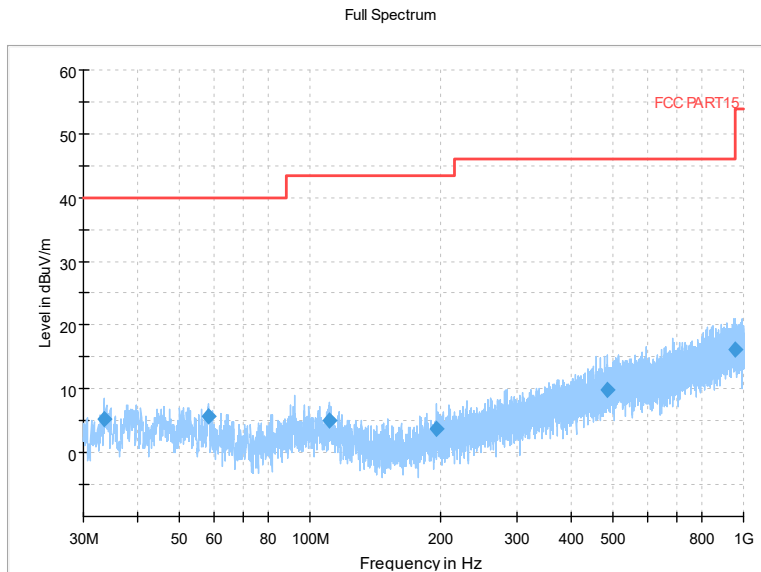

Carrier frequency (MHz): 6705
Channel No.:151

Frequency Range: 30MHz -1GHz
Detector: QP mode
Modulation type: 802.11ax(HE80)