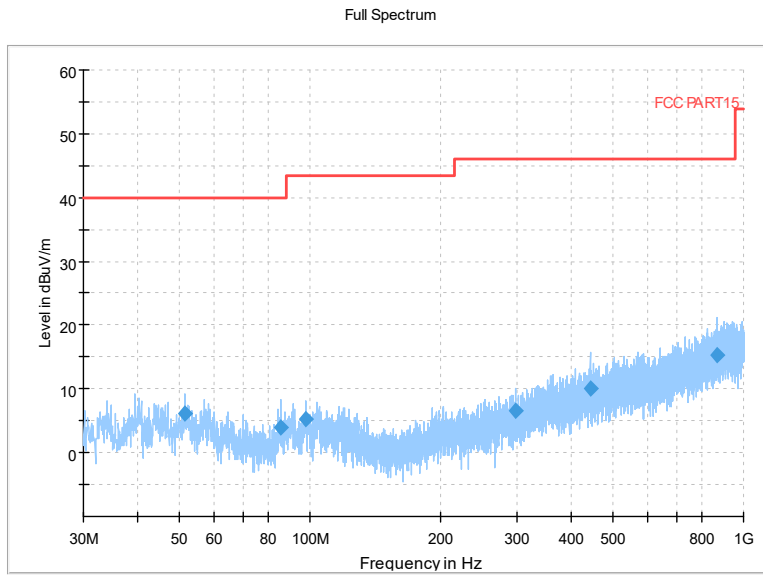

Full Spectrum

Preview Result 2-AVG Preview Result 1-PK+
00 WIFI FCC 5G AV54

Comment

Frequency Range: 18GHz -40GHz
Detector: Av mode and PK mode
Modulation type: 802.11a

Carrier frequency (MHz): 6515
Channel No.:113