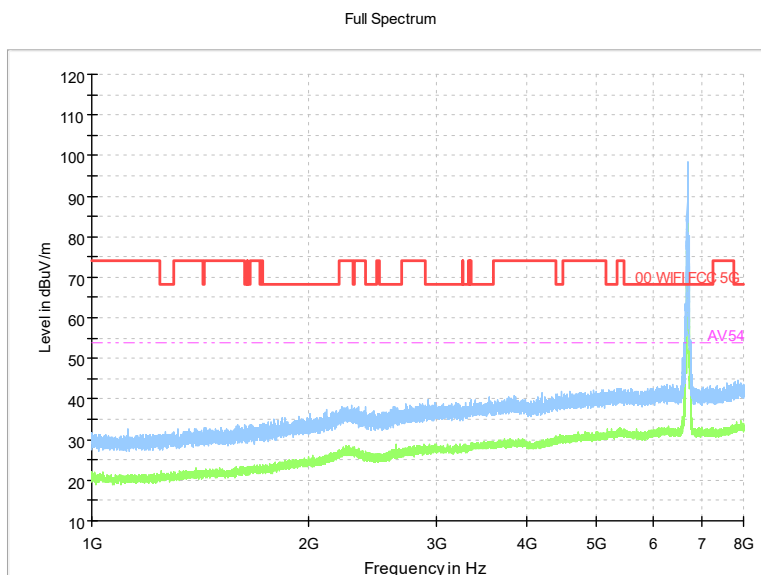

Frequency Range: 30MHz -1GHz
Detector: QP mode
Modulation type: 802.11a

Frequency Range: 1GHz -8GHz
Detector: Av mode and PK mode
Modulation type: 802.11a

Full Spectrum

Frequency Range: 8GHz -18GHz
Detector: Av mode and PK mode
Modulation type: 802.11a

Full Spectrum

Preview Result 2-AVG Preview Result 1-PK+
00 WIFI FCC 5G AV54

Comment

Frequency Range: 18GHz -40GHz
Detector: Av mode and PK mode
Modulation type: 802.11a

Carrier frequency (MHz): 6695
Channel No.:149