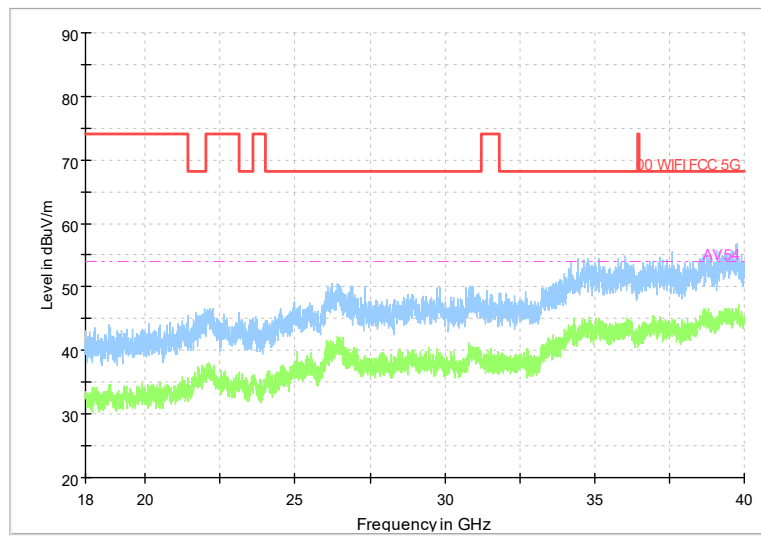

Frequency Range: 1GHz -8GHz
Detector: Av mode and PK mode
Test Mode: 802.11ax(HE20)

Full Spectrum

Comment

Frequency Range: 8GHz -18GHz
Detector: Av mode and PK mode
Test Mode: 802.11ax(HE20)

Full Spectrum

Frequency Range: 18GHz -40GHz
Detector: Av mode and PK mode
Test Mode: 802.11ax(HE20)

Carrier frequency (MHz): 6535
Channel No.:117

Frequency Range: 30MHz -1GHz
Detector: QP mode
Modulation type: 802.11ax(HE20)