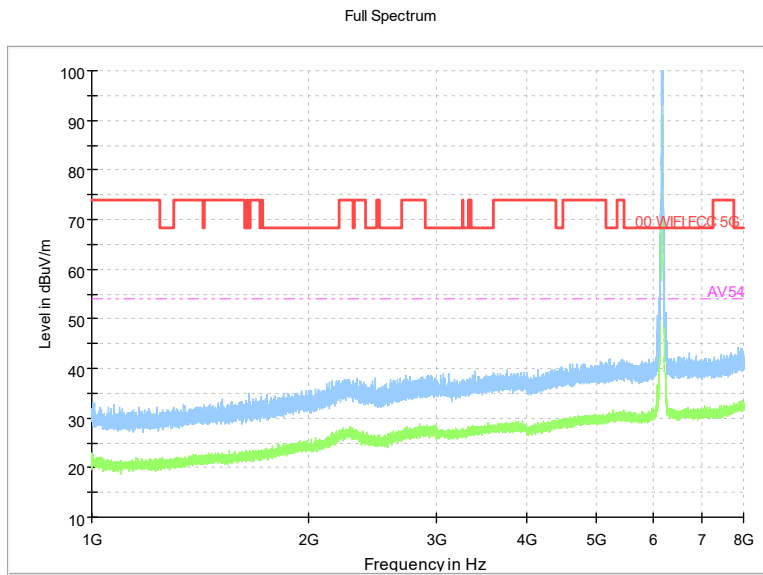

Frequency Range: 30MHz -1GHz
Detector: QP mode
Modulation type: 802.11a

Frequency Range: 1GHz -8GHz
Detector: Av mode and PK mode
Modulation type: 802.11a

Full Spectrum

Frequency Range: 8GHz -18GHz
Detector: Av mode and PK mode
Modulation type: 802.11a

Full Spectrum

Preview Result 2-AVG 00 WIFI FCC 5G
Preview Result 1-PK+ AV54

Comment

Frequency Range: 18GHz -40GHz
Detector: Av mode and PK mode
Modulation type: 802.11a

Carrier frequency (MHz): 6175
Channel No.:45

Full Spectrum

Preview Result 2-AVG (Green line)
00 WIFI FCC 5G (Red line)
Preview Result 1-PK+ (Blue line)
AV54 (Magenta dashed line)

Comment

Frequency Range: 18GHz -40GHz
Detector: Av mode and PK mode
Modulation type: 802.11a