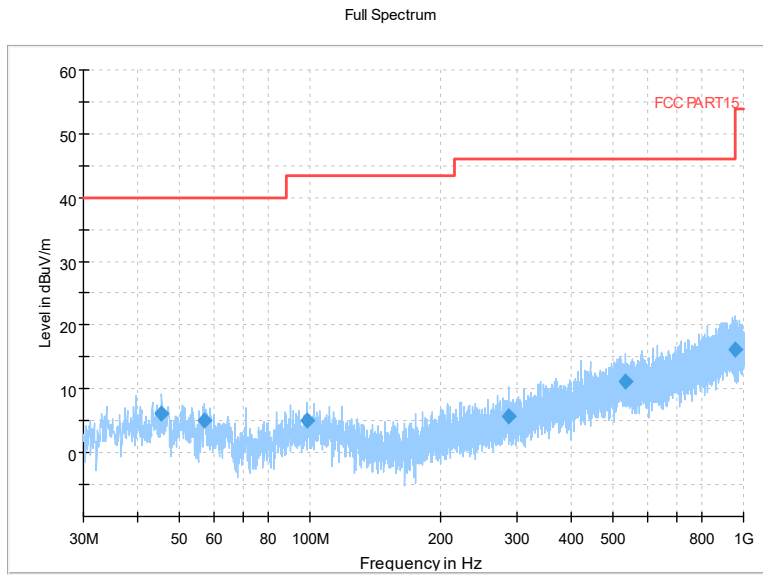

Full Spectrum

Preview Result 2-AVG Preview Result 1-PK+
00 WIFI FCC 5G AV54

Comment

Frequency Range: 18GHz -40GHz
Detector: Av mode and PK mode
Test Mode: 802.11a

Carrier frequency (MHz): 6435
Channel No.97