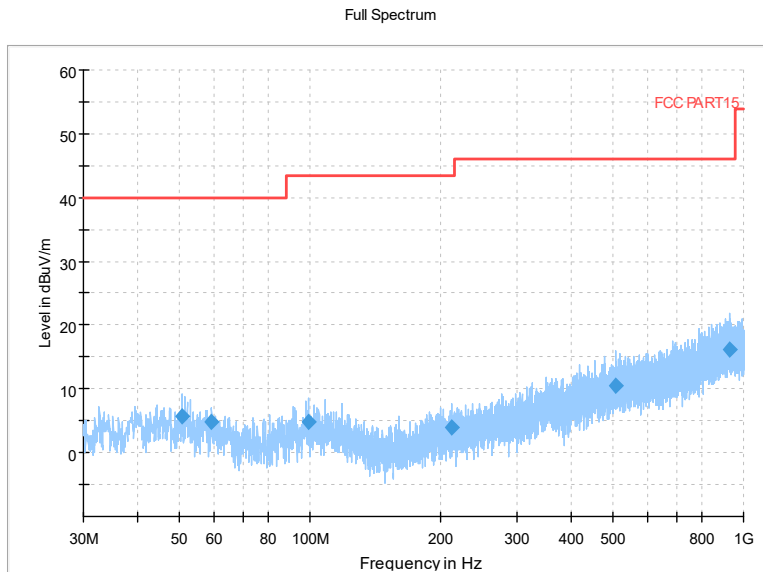

Carrier frequency (MHz): 5965
Channel No.:3

Frequency Range: 30MHz -1GHz
Detector: QP mode
Test Mode: 802.11ax(HE40)