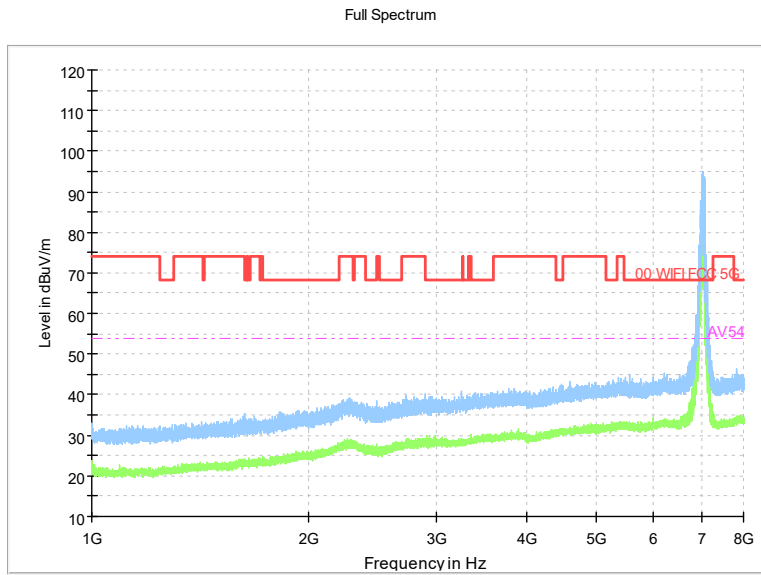

Frequency Range: 1GHz -8GHz
Detector: Av mode and PK mode
Test Mode: 802.11ax(HE80)

Frequency Range: 8GHz -18GHz
Detector: Av mode and PK mode
Test Mode: 802.11ax(HE80)

Frequency Range: 18GHz -40GHz
Detector: Av mode and PK mode
Test Mode: 802.11ax(HE80)

Carrier frequency (MHz): 7025
Channel No.:215

Frequency Range: 30MHz -1GHz
Detector: QP mode

Modulation type: 802.11ax(HE80)

Frequency Range: 1GHz -8GHz
Detector: Av mode and PK mode
Modulation type: 802.11ax(HE80)