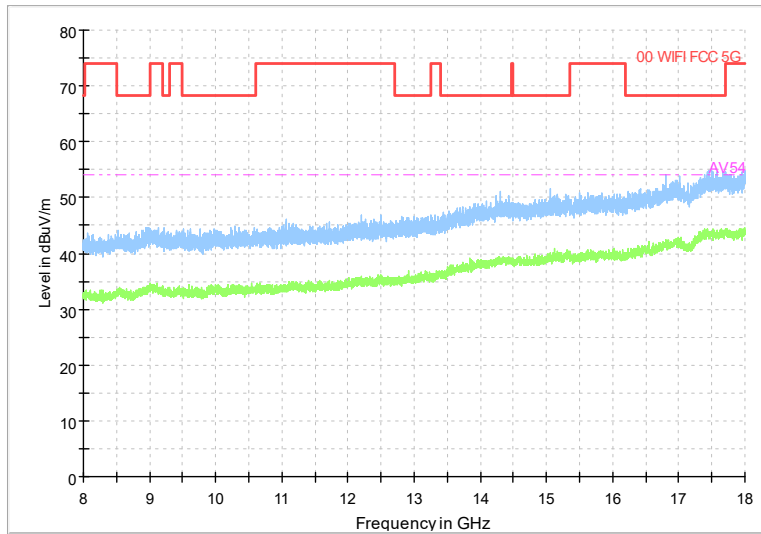

Frequency Range: 30MHz -1GHz
Detector: QP mode
Modulation type: 802.11a

Frequency Range: 1GHz -8GHz
Detector: Av mode and PK mode
Modulation type: 802.11a

Full Spectrum

Frequency Range: 8GHz -18GHz
Detector: Av mode and PK mode
Modulation type: 802.11a

Full Spectrum

Preview Result 2-AVG Preview Result 1-PK+
00 WIFI FCC 5G AV54

Comment

Frequency Range: 18GHz -40GHz
Detector: Av mode and PK mode
Modulation type: 802.11a

Carrier frequency (MHz): 6695
Channel No.:149