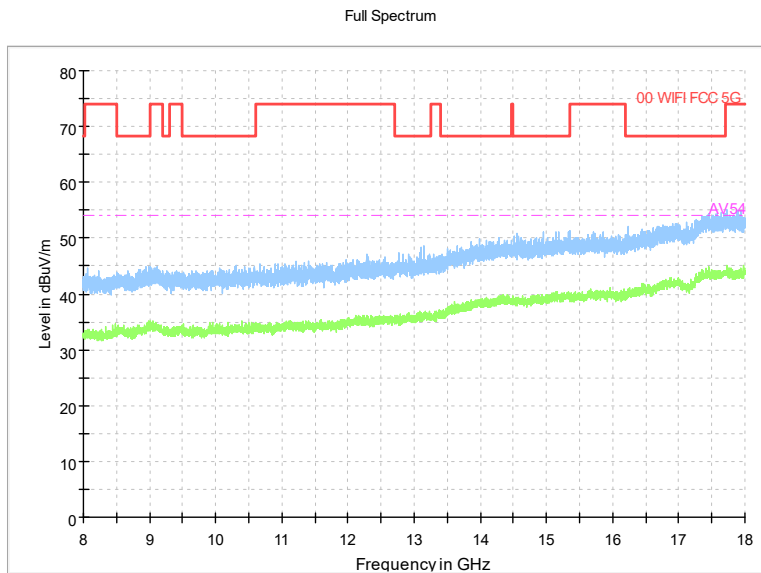

Carrier frequency (MHz): 6985
Channel No.:207

Frequency Range: 30MHz -1GHz
Detector: QP mode

Modulation type: 802.11ax(HE160)

Frequency Range: 1GHz -8GHz
Detector: Av mode and PK mode
Modulation type: 802.11ax(HE160)

Frequency Range: 8GHz -18GHz
Detector: Av mode and PK mode
Modulation type: 802.11ax(HE160)

Frequency Range: 18GHz -40GHz
Detector: Av mode and PK mode
Modulation type: 802.11ax(HE160)

Carrier frequency (MHz): 5955
Channel No.:1