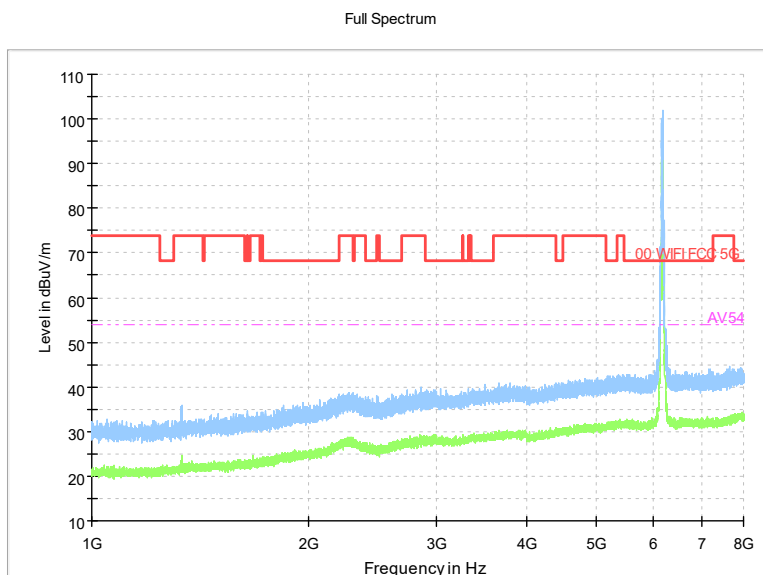

Full Spectrum

Frequency Range: 30MHz -1GHz
Detector: QP mode
Modulation type: 802.11ax(HE20)

Full Spectrum

Frequency Range: 1GHz -8GHz
Detector: Av mode and PK mode
Modulation type: 802.11ax(HE20)

Full Spectrum

Comment

Frequency Range: 8GHz -18GHz
Detector: Av mode and PK mode
Modulation type: 802.11ax(HE20)

Full Spectrum

Frequency Range: 18GHz -40GHz
Detector: Av mode and PK mode
Modulation type: 802.11ax(HE20)

Carrier frequency (MHz): 6175
Channel No.:45

Frequency Range: 30MHz -1GHz
Detector: QP mode
Modulation type: 802.11ax(HE20)

Frequency Range: 1GHz -8GHz
Detector: Av mode and PK mode
Modulation type: 802.11ax(HE20)