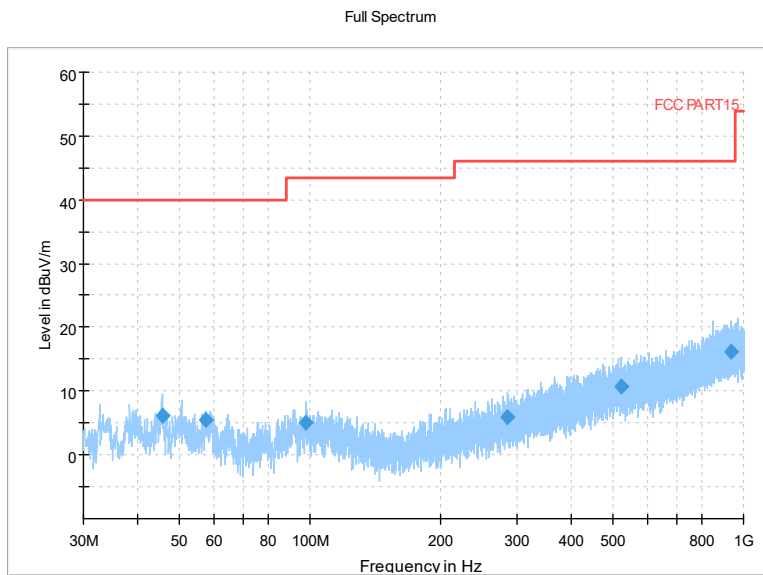

Frequency Range: 30MHz -1GHz
Detector: QP mode