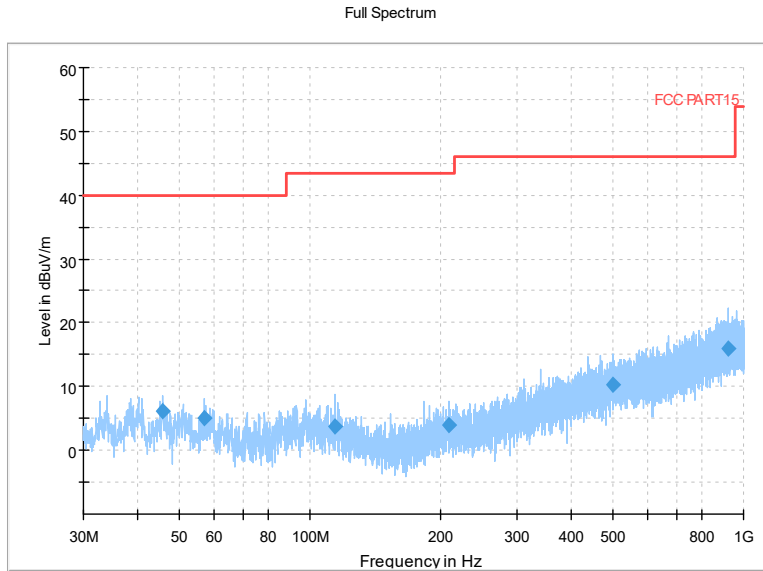

Carrier frequency (MHz): 6895
Channel No.:189

Frequency Range: 30MHz -1GHz
Detector: QP mode
Modulation type: 802.11ax(HE20)