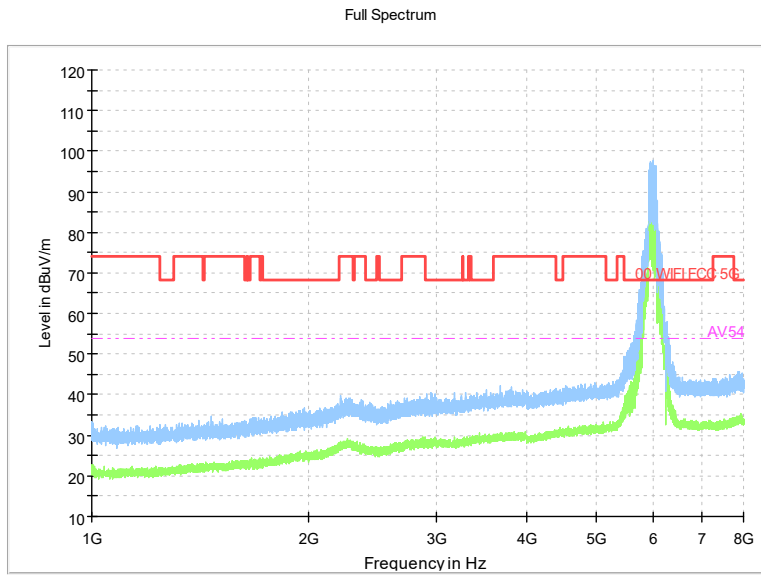

Frequency Range: 8GHz -18GHz
Detector: Av mode and PK mode
Modulation type: 802.11ax(HE80)

Frequency Range: 18GHz -40GHz
Detector: Av mode and PK mode
Modulation type: 802.11ax(HE80)

Carrier frequency (MHz): 5985
Channel No.:15

Frequency Range: 30MHz -1GHz
Detector: QP mode

Modulation type: 802.11ax(HE160)

Frequency Range: 1GHz -8GHz
Detector: Av mode and PK mode
Modulation type: 802.11ax(HE160)

Frequency Range: 8GHz -18GHz
Detector: Av mode and PK mode
Modulation type: 802.11ax(HE160)