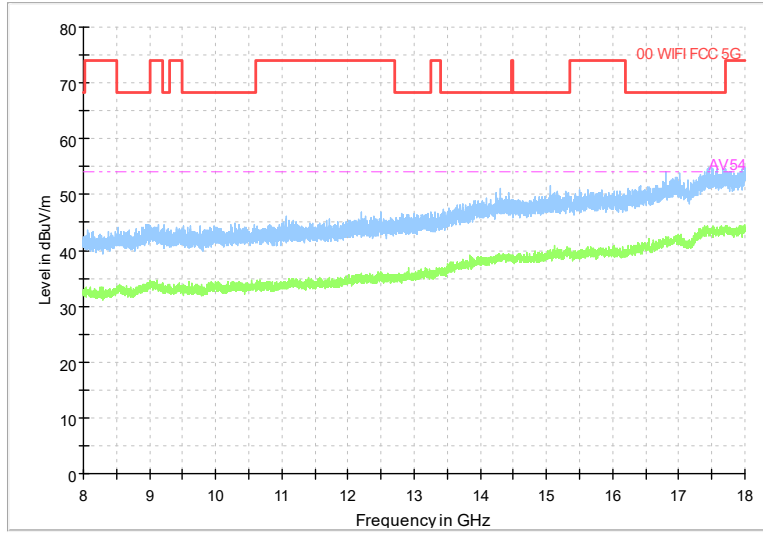

Full Spectrum

Preview Result 2-AVG Preview Result 1-PK+
00 WIFI FCC 5G AV54

Comment

Frequency Range: 18GHz -40GHz
Detector: Av mode and PK mode
Test Mode: 802.11a

Carrier frequency (MHz): 6895
Channel No.:189

Frequency Range: 30MHz -1GHz
Detector: QP mode
Modulation type: 802.11a

Frequency Range: 1GHz -8GHz
Detector: Av mode and PK mode
Modulation type: 802.11a

Full Spectrum

Frequency Range: 8GHz -18GHz
Detector: Av mode and PK mode
Modulation type: 802.11a