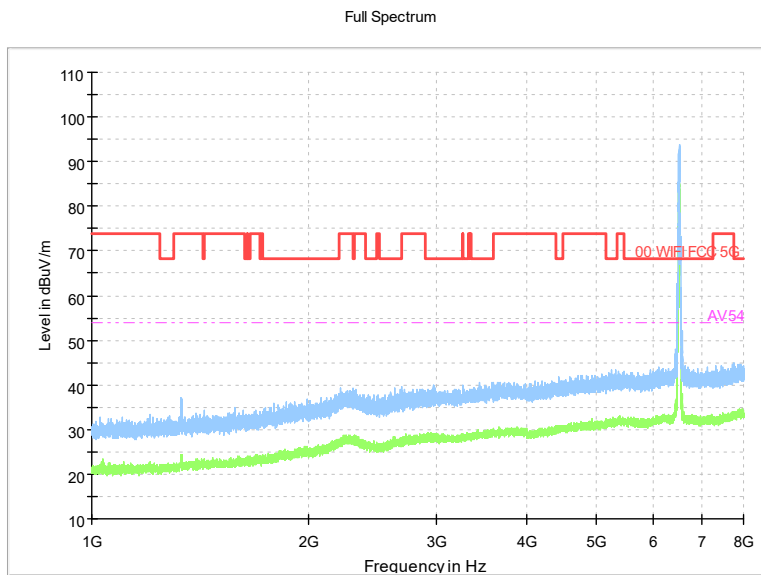

Full Spectrum

Frequency Range: 18GHz -40GHz
Detector: Av mode and PK mode
Modulation type: 802.11ax(HE20)

Carrier frequency (MHz): 6475
Channel No.:105

Frequency Range: 30MHz -1GHz
Detector: QP mode
Modulation type: 802.11ax(HE20)

Frequency Range: 1GHz -8GHz
Detector: Av mode and PK mode
Modulation type: 802.11ax(HE20)

Full Spectrum

Comment

Frequency Range: 8GHz -18GHz
Detector: Av mode and PK mode
Modulation type: 802.11ax(HE20)

Full Spectrum

Frequency Range: 18GHz -40GHz
Detector: Av mode and PK mode
Modulation type: 802.11ax(HE20)

Carrier frequency (MHz): 6515
Channel No.:113

Frequency Range: 30MHz -1GHz
Detector: QP mode
Test Mode: 802.11ax(HE20)