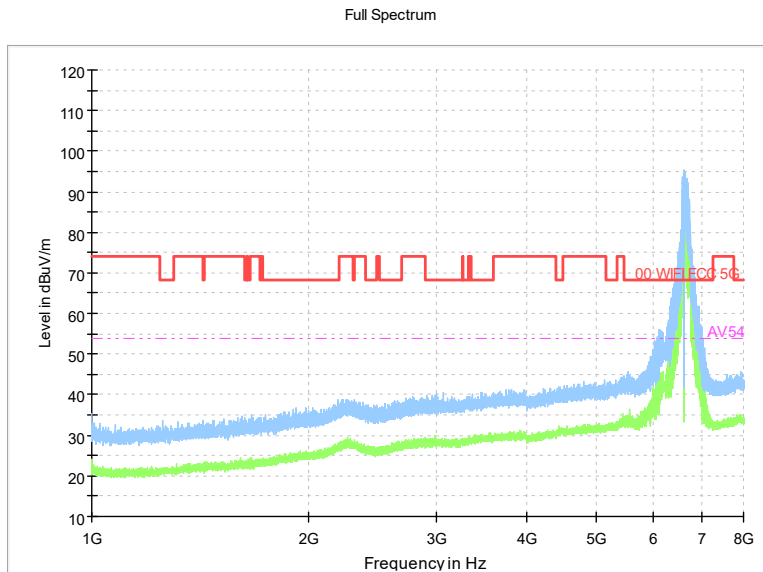

Frequency Range: 30MHz -1GHz
Detector: QP mode

Modulation type: 802.11ax(HE160)

Frequency Range: 1GHz -8GHz
Detector: Av mode and PK mode
Modulation type: 802.11ax(HE160)

Frequency Range: 8GHz -18GHz
Detector: Av mode and PK mode
Modulation type: 802.11ax(HE160)

Frequency Range: 18GHz -40GHz
Detector: Av mode and PK mode
Modulation type: 802.11ax(HE160)

Carrier frequency (MHz): 6665
Channel No.:143

Frequency Range: 30MHz -1GHz
Detector: QP mode

Test Mode: 802.11ax(HE160)