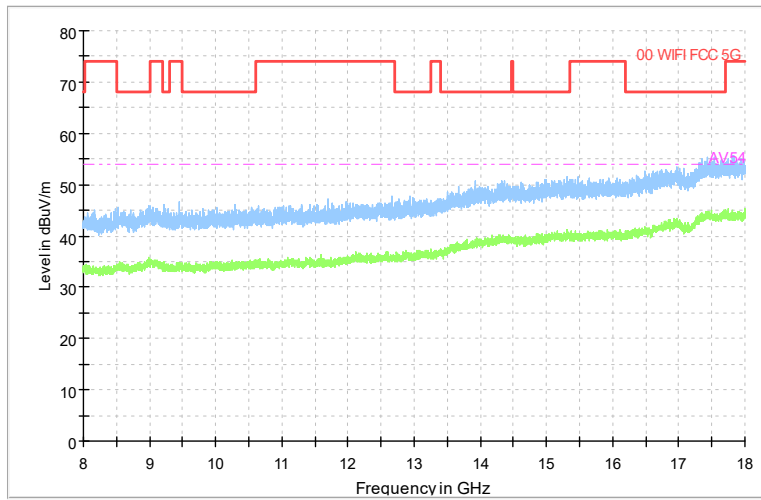

Carrier frequency (MHz): 6415
Channel No.:93

Frequency Range: 30MHz -1GHz
Detector: QP mode
Test Mode: 802.11ax(HE20)

Frequency Range: 1GHz -8GHz
Detector: Av mode and PK mode
Test Mode: 802.11ax(HE20)

Full Spectrum