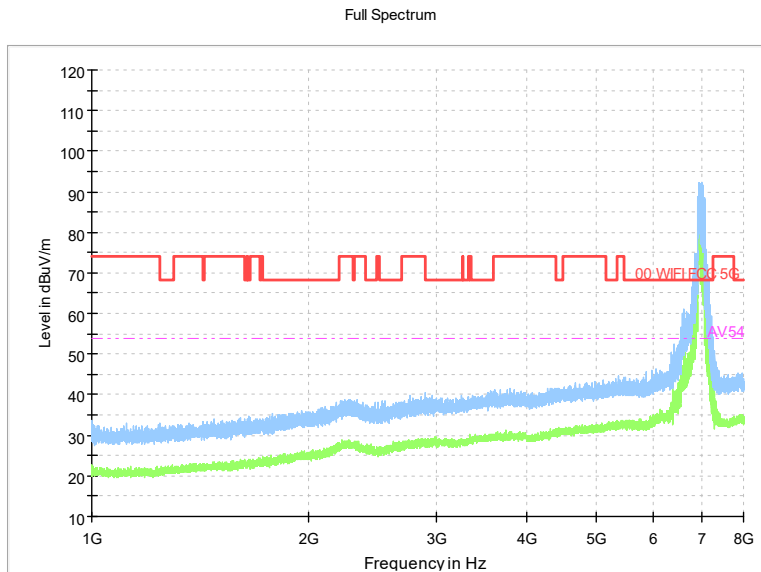

Frequency Range: 1GHz -8GHz
Detector: Av mode and PK mode
Test Mode: 802.11ax(HE160)

Frequency Range: 8GHz -18GHz
Detector: Av mode and PK mode
Test Mode: 802.11ax(HE160)

Frequency Range: 18GHz -40GHz
Detector: Av mode and PK mode
Test Mode: 802.11ax(HE160)

Carrier frequency (MHz): 6985
Channel No.:207

Frequency Range: 30MHz -1GHz
Detector: QP mode

Modulation type: 802.11ax(HE160)

Frequency Range: 1GHz -8GHz
Detector: Av mode and PK mode
Modulation type: 802.11ax(HE160)