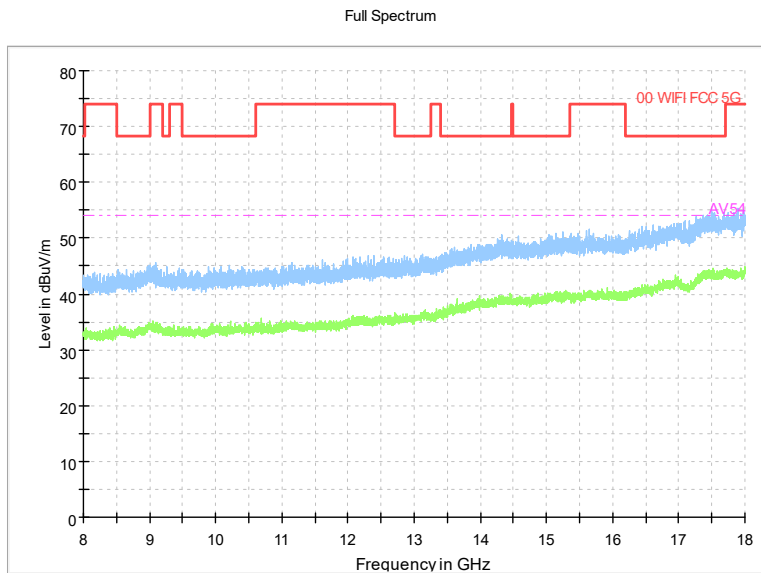

Frequency Range: 8GHz -18GHz
Detector: Av mode and PK mode
Modulation type: 802.11ax(HE160)