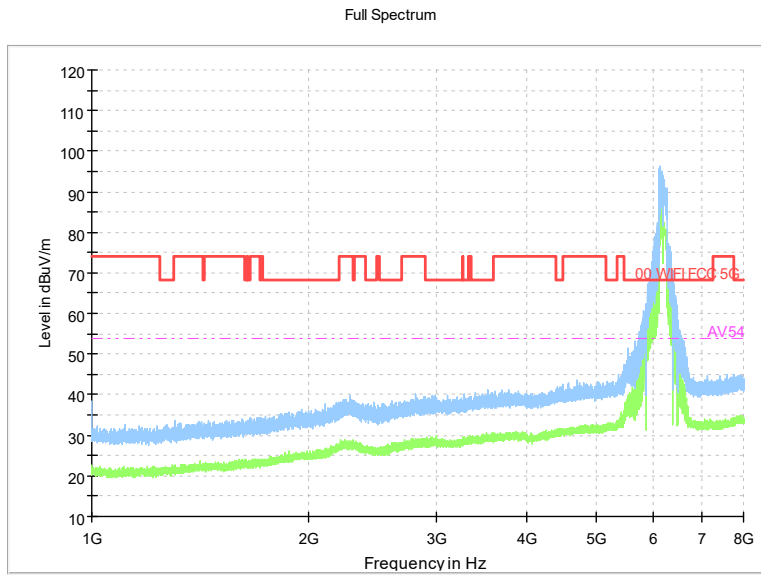

Frequency Range: 30MHz -1GHz
Detector: QP mode

Modulation type: 802.11ax(HE160)

Frequency Range: 1GHz -8GHz
Detector: Av mode and PK mode
Modulation type: 802.11ax(HE160)

Frequency Range: 8GHz -18GHz
Detector: Av mode and PK mode
Modulation type: 802.11ax(HE160)

Frequency Range: 18GHz -40GHz
Detector: Av mode and PK mode
Modulation type: 802.11ax(HE160)

Carrier frequency (MHz): 6185
Channel No.:47

Frequency Range: 30MHz -1GHz
Detector: QP mode

Test Mode: 802.11ax(HE160)