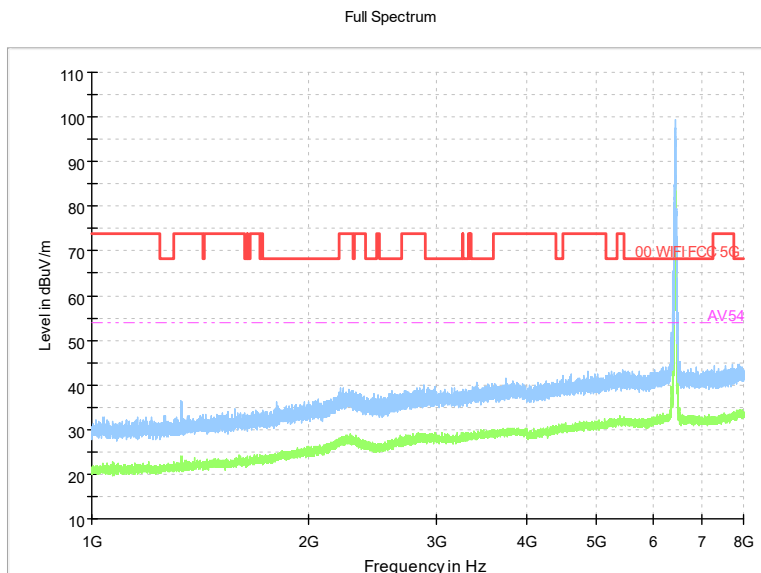

Carrier frequency (MHz): 6415
Channel No.:93

Frequency Range: 30MHz -1GHz
Detector: QP mode
Test Mode: 802.11ax(HE20)

Frequency Range: 1GHz -8GHz
Detector: Av mode and PK mode
Test Mode: 802.11ax(HE20)

Full Spectrum

Comment

Frequency Range: 8GHz -18GHz
Detector: Av mode and PK mode
Test Mode: 802.11ax(HE20)

Full Spectrum

Frequency Range: 18GHz -40GHz
Detector: Av mode and PK mode
Test Mode: 802.11ax(HE20)

Carrier frequency (MHz): 6435
Channel No.97

Frequency Range: 30MHz -1GHz
Detector: QP mode
Modulation type: 802.11ax(HE20)

Frequency Range: 1GHz -8GHz
Detector: Av mode and PK mode
Modulation type: 802.11ax(HE20)

Full Spectrum

Comment

Frequency Range: 8GHz -18GHz
Detector: Av mode and PK mode
Modulation type: 802.11ax(HE20)