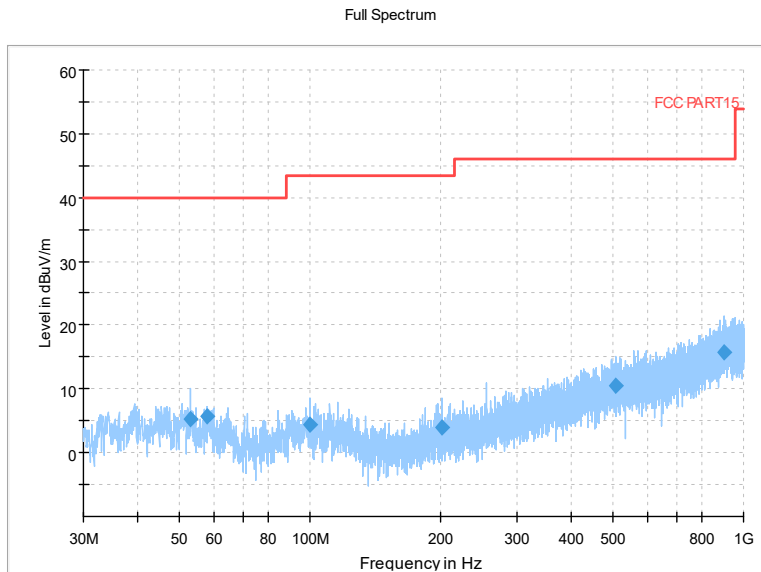

Full Spectrum

Preview Result 2-AVG Preview Result 1-PK+
00 WIFI FCC 5G AV54

Comment

Frequency Range: 18GHz -40GHz
Detector: Av mode and PK mode
Test Mode: 802.11a

Carrier frequency (MHz): 7115
Channel No.:233