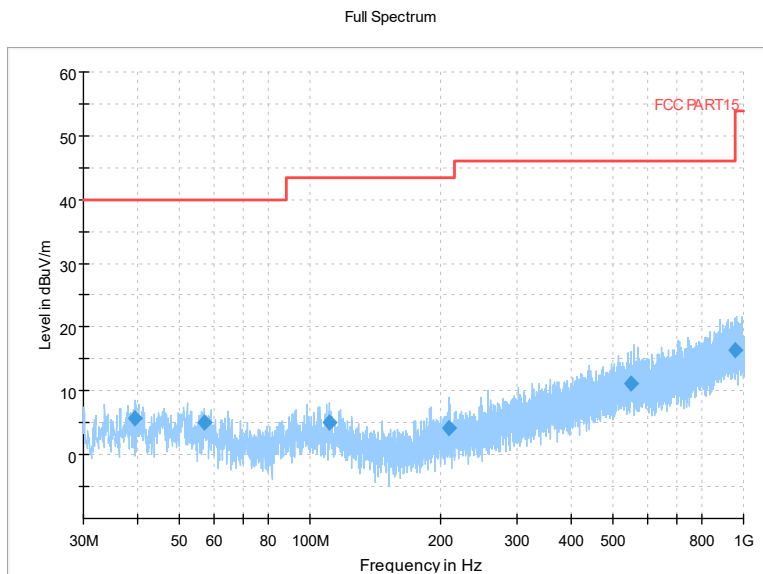

Carrier frequency (MHz): 6995
Channel No.:209

Frequency Range: 30MHz -1GHz
Detector: QP mode
Test Mode: 802.11ax(HE20)