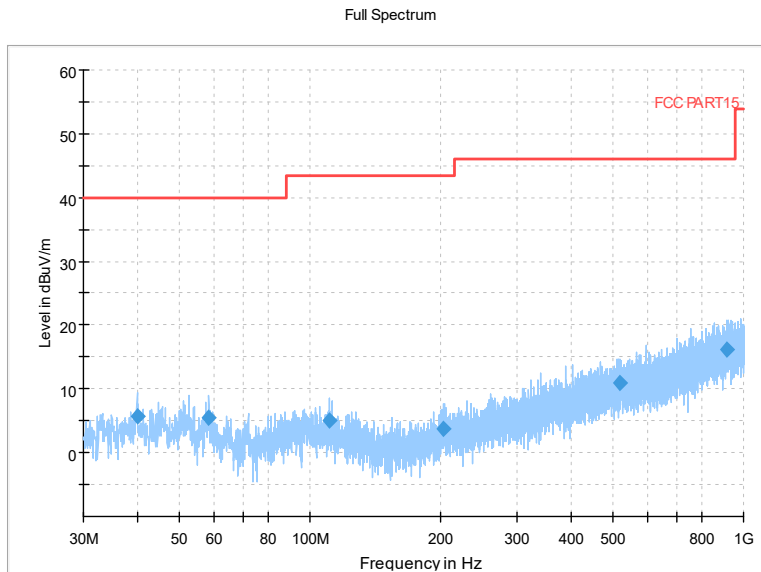

Full Spectrum

Comment

Frequency Range: 8GHz -18GHz
Detector: Av mode and PK mode
Modulation type: 802.11ax(HE20)

Full Spectrum

Frequency Range: 18GHz -40GHz
Detector: Av mode and PK mode
Modulation type: 802.11ax(HE20)

Carrier frequency (MHz): 6415
Channel No.:93

Frequency Range: 30MHz -1GHz
Detector: QP mode
Test Mode: 802.11ax(HE20)

Frequency Range: 1GHz -8GHz
Detector: Av mode and PK mode
Test Mode: 802.11ax(HE20)

Full Spectrum