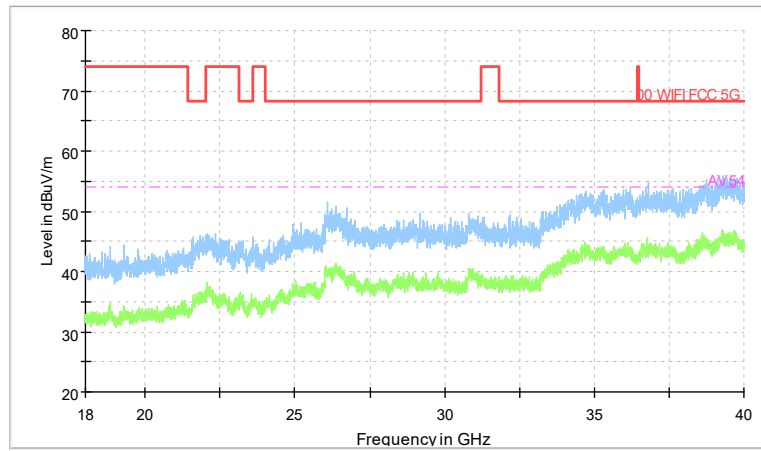

Full Spectrum

Preview Result 2-AVG (Green line)
00 WIFI FCC 5G (Red line)
Preview Result 1-PK+ (Blue line)
AV54 (Magenta dashed line)

Comment

Frequency Range: 18GHz -40GHz
Detector: Av mode and PK mode
Modulation type: 802.11a

Carrier frequency (MHz): 6415
Channel No.:93

Frequency Range: 30MHz -1GHz
Detector: QP mode
Test Mode: 802.11a

Frequency Range: 1GHz -8GHz
Detector: Av mode and PK mode
Test Mode: 802.11a

Full Spectrum

Frequency Range: 8GHz -18GHz
Detector: Av mode and PK mode
Test Mode: 802.11a

Full Spectrum

Preview Result 2-AVG Preview Result 1-PK+
00 WIFI FCC 5G AV54

Comment

Frequency Range: 18GHz -40GHz
Detector: Av mode and PK mode
Test Mode: 802.11a

Carrier frequency (MHz): 6435
Channel No.97