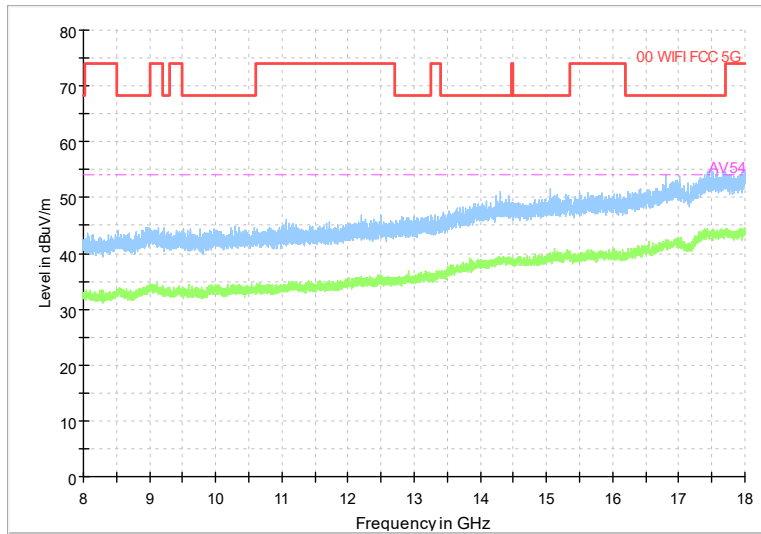

Frequency Range: 30MHz -1GHz
Detector: QP mode
Modulation type: 802.11a

Frequency Range: 1GHz -8GHz
Detector: Av mode and PK mode
Modulation type: 802.11a

Full Spectrum

Frequency Range: 8GHz -18GHz
Detector: Av mode and PK mode
Modulation type: 802.11a

Full Spectrum

Preview Result 2-AVG Preview Result 1-PK+
00 WIFI FCC 5G AV54

Comment

Frequency Range: 18GHz -40GHz
Detector: Av mode and PK mode
Modulation type: 802.11a

Carrier frequency (MHz): 6475
Channel No.:105