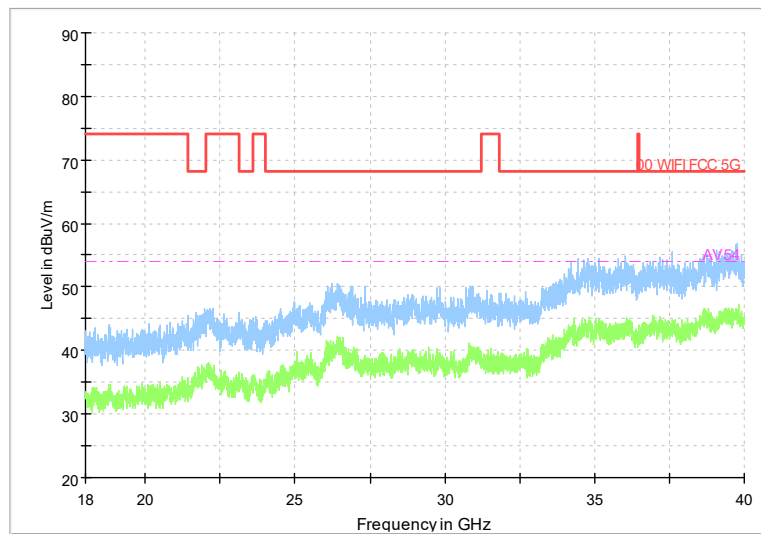

Frequency Range: 18GHz -40GHz
Detector: Av mode and PK mode
Modulation type: 802.11ax(HE20)

Carrier frequency (MHz): 6995
Channel No.:209

Frequency Range: 30MHz -1GHz
Detector: QP mode
Test Mode: 802.11ax(HE20)

Frequency Range: 1GHz -8GHz
Detector: Av mode and PK mode
Test Mode: 802.11ax(HE20)

Full Spectrum

Comment

Frequency Range: 8GHz -18GHz
Detector: Av mode and PK mode
Test Mode: 802.11ax(HE20)

Full Spectrum

Frequency Range: 18GHz -40GHz
Detector: Av mode and PK mode
Test Mode: 802.11ax(HE20)

Carrier frequency (MHz): 7115
Channel No.:233

Frequency Range: 30MHz -1GHz
Detector: QP mode
Modulation type: 802.11ax(HE20)