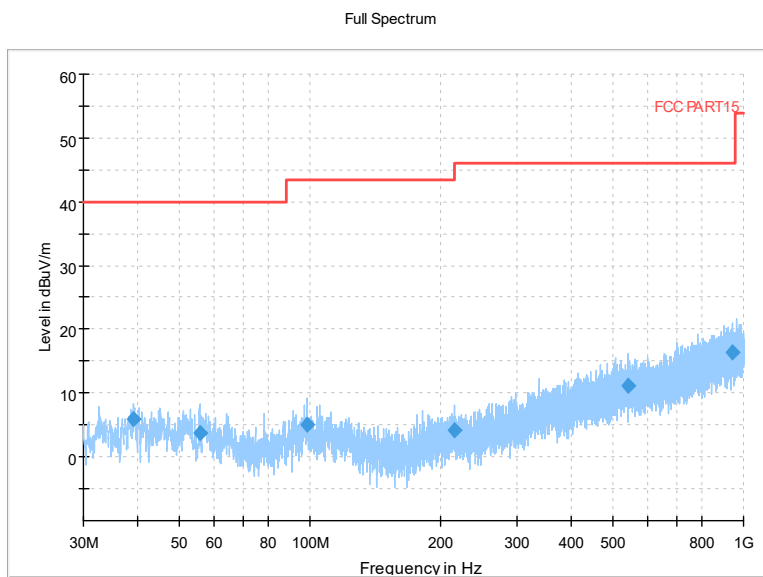

Frequency Range: 30MHz -1GHz
Detector: QP mode