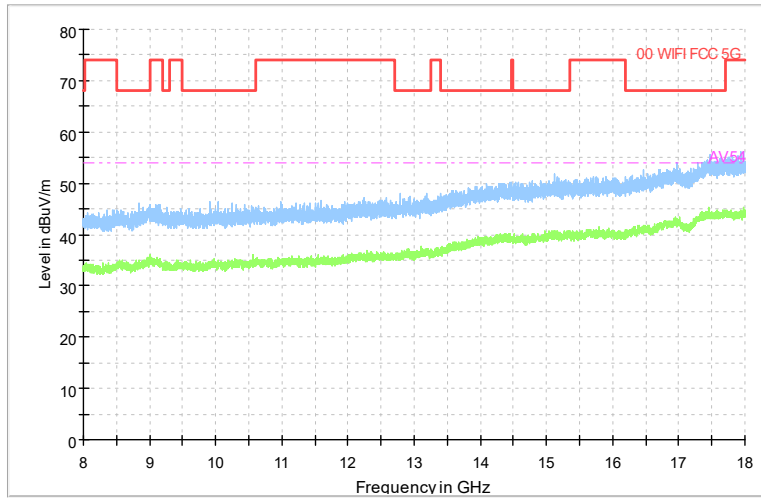

Full Spectrum

Comment

Frequency Range: 8GHz -18GHz
Detector: Av mode and PK mode
Test Mode: 802.11ax(HE20)