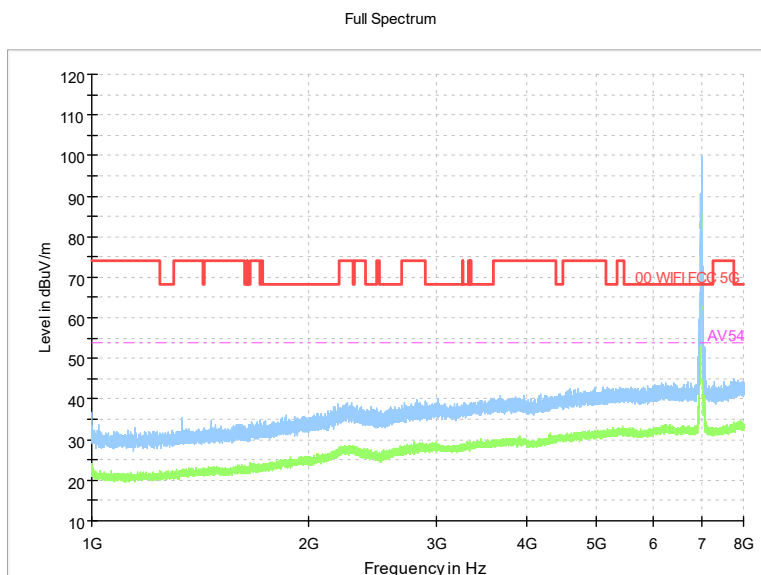

Frequency Range: 30MHz -1GHz
Detector: QP mode
Modulation type: 802.11a

Frequency Range: 1GHz -8GHz
Detector: Av mode and PK mode
Modulation type: 802.11a

Full Spectrum

Frequency Range: 8GHz -18GHz
Detector: Av mode and PK mode
Modulation type: 802.11a

Full Spectrum

Preview Result 2-AVG Preview Result 1-PK+
00 WIFI FCC 5G AV54

Comment

Frequency Range: 18GHz -40GHz
Detector: Av mode and PK mode
Modulation type: 802.11a

Carrier frequency (MHz): 6995
Channel No.:209

Frequency Range: 30MHz -1GHz
Detector: QP mode
Test Mode: 802.11a

Frequency Range: 1GHz -8GHz
Detector: Av mode and PK mode
Test Mode: 802.11a

Full Spectrum

Frequency Range: 8GHz -18GHz
Detector: Av mode and PK mode
Test Mode: 802.11a