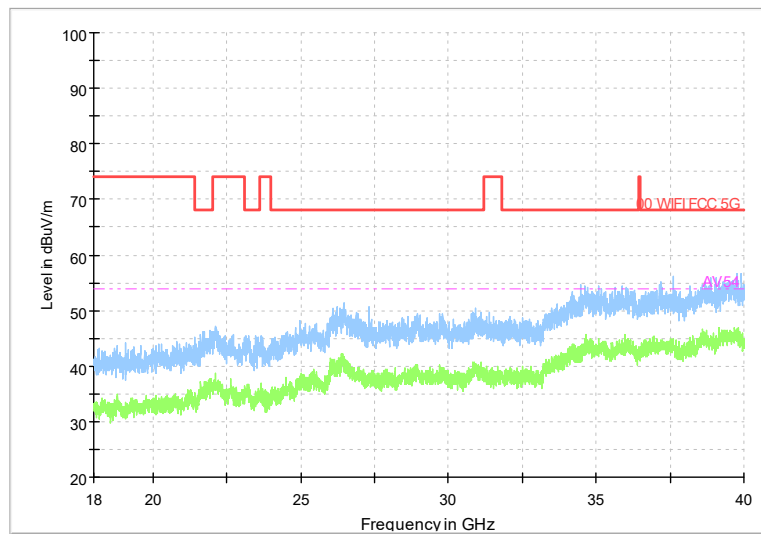

Full Spectrum

Frequency Range: 18GHz -40GHz
Detector: Av mode and PK mode
Modulation type: 802.11ax(HE20)