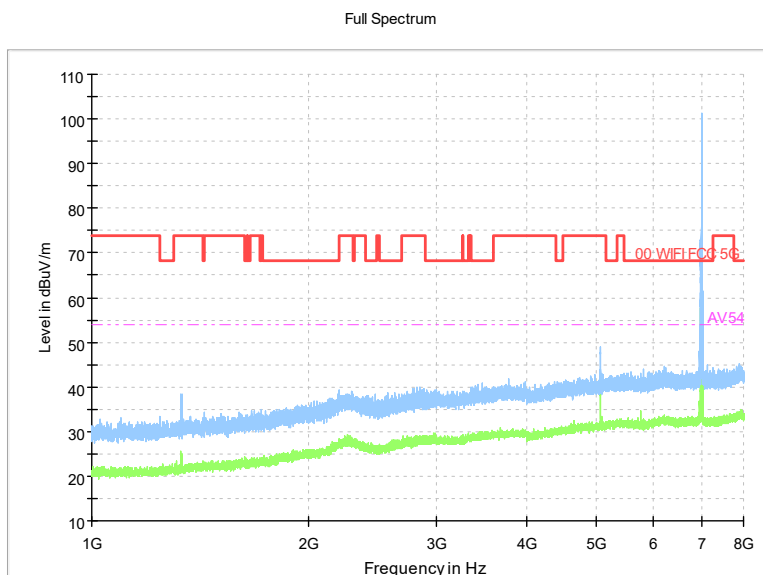

Frequency Range: 18GHz -40GHz
Detector: Av mode and PK mode
Test Mode: 802.11ax(HE20)

Carrier frequency (MHz): 6895
Channel No.:189

Frequency Range: 30MHz -1GHz
Detector: QP mode
Modulation type: 802.11ax(HE20)

Frequency Range: 1GHz -8GHz
Detector: Av mode and PK mode
Modulation type: 802.11ax(HE20)

Full Spectrum

Comment

Frequency Range: 8GHz -18GHz
Detector: Av mode and PK mode
Modulation type: 802.11ax(HE20)

Full Spectrum

Frequency Range: 18GHz -40GHz
Detector: Av mode and PK mode
Modulation type: 802.11ax(HE20)

Carrier frequency (MHz): 6995
Channel No.:209

Frequency Range: 30MHz -1GHz
Detector: QP mode
Test Mode: 802.11ax(HE20)