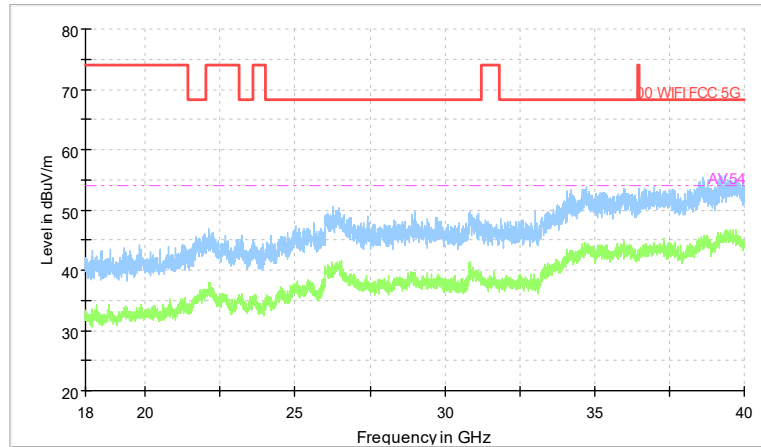

Frequency Range: 30MHz -1GHz
Detector: QP mode
Modulation type: 802.11a

Frequency Range: 1GHz -8GHz
Detector: Av mode and PK mode
Modulation type: 802.11a

Full Spectrum

Frequency Range: 8GHz -18GHz
Detector: Av mode and PK mode
Modulation type: 802.11a

Full Spectrum

Preview Result 2-AVG 00 WIFI FCC 5G
Preview Result 1-PK+ AV54

Comment

Frequency Range: 18GHz -40GHz
Detector: Av mode and PK mode
Modulation type: 802.11a

Carrier frequency (MHz): 6175
Channel No.:45