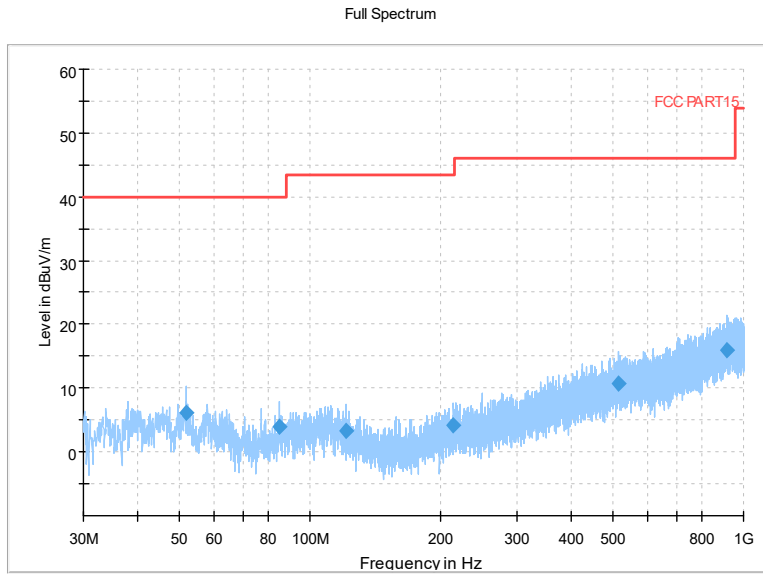

Carrier frequency (MHz): 6855
Channel No.:181

Frequency Range: 30MHz -1GHz
Detector: QP mode
Test Mode: 802.11ax(HE20)