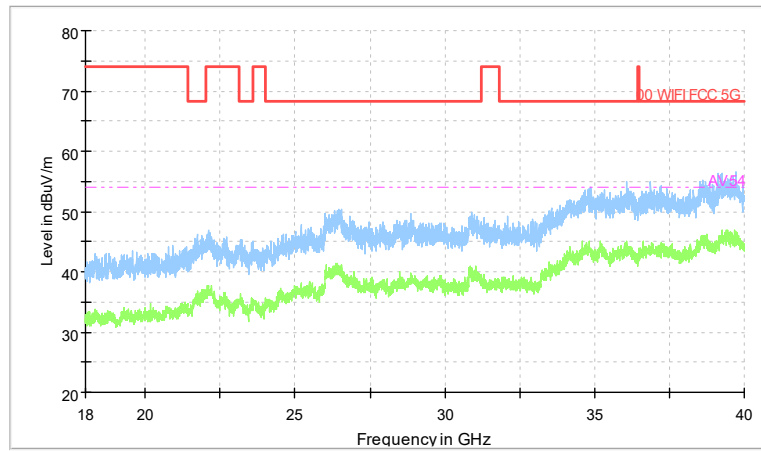

Full Spectrum

Preview Result 2-AVG Preview Result 1-PK+
00 WIFI FCC 5G AV54

Comment

Frequency Range: 18GHz -40GHz
Detector: Av mode and PK mode
Modulation type: 802.11a

Carrier frequency (MHz): 6855
Channel No.:181

Frequency Range: 30MHz -1GHz
Detector: QP mode
Test Mode: 802.11a

Frequency Range: 1GHz -8GHz
Detector: Av mode and PK mode
Test Mode: 802.11a

Full Spectrum

Frequency Range: 8GHz -18GHz
Detector: Av mode and PK mode
Test Mode: 802.11a

Full Spectrum

Preview Result 2-AVG Preview Result 1-PK+
00 WIFI FCC 5G AV54

Comment

Frequency Range: 18GHz -40GHz
Detector: Av mode and PK mode
Test Mode: 802.11a

Carrier frequency (MHz): 6895
Channel No.:189