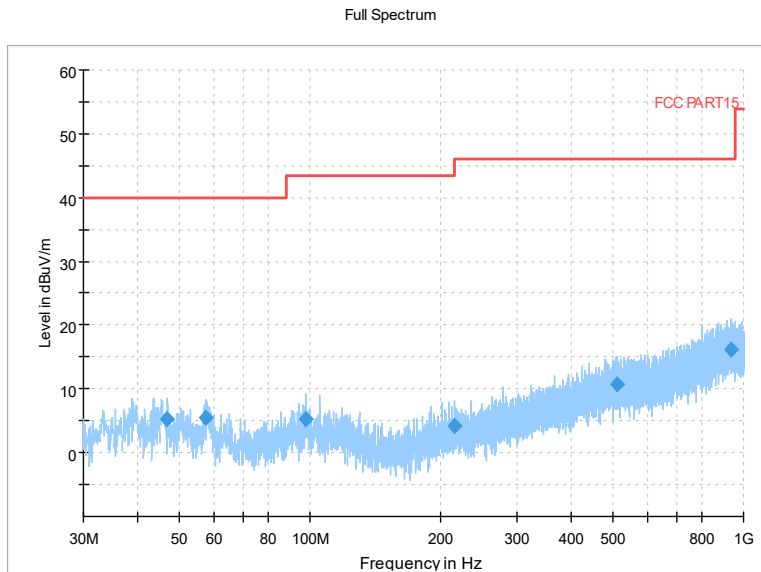

Full Spectrum

Preview Result 2-AVG Preview Result 1-PK+
00 WIFI FCC 5G AV54

Comment

Frequency Range: 18GHz -40GHz
Detector: Av mode and PK mode
Modulation type: 802.11a

Carrier frequency (MHz): 6695
Channel No.:149