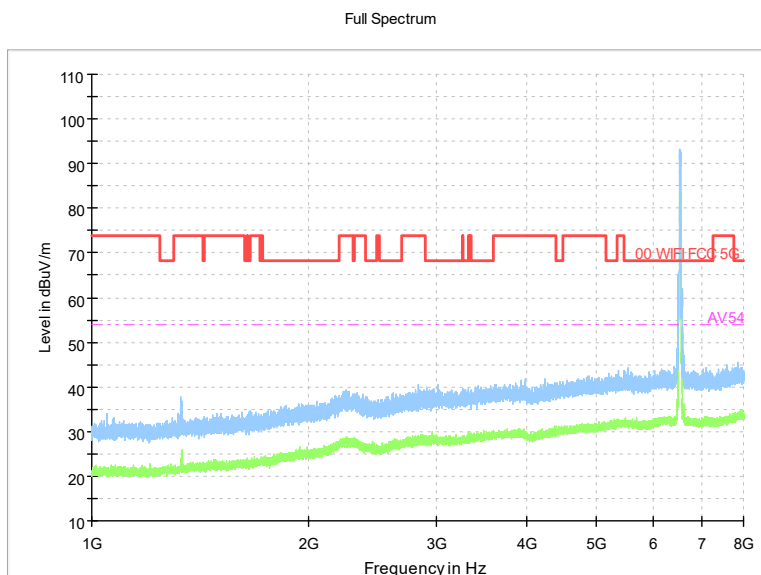

Frequency Range: 18GHz -40GHz
Detector: Av mode and PK mode
Modulation type: 802.11ax(HE20)

Carrier frequency (MHz): 6515
Channel No.:113

Frequency Range: 30MHz -1GHz
Detector: QP mode
Test Mode: 802.11ax(HE20)

Frequency Range: 1GHz -8GHz
Detector: Av mode and PK mode
Test Mode: 802.11ax(HE20)

Full Spectrum

Comment

Frequency Range: 8GHz -18GHz
Detector: Av mode and PK mode
Test Mode: 802.11ax(HE20)

Full Spectrum

Frequency Range: 18GHz -40GHz
Detector: Av mode and PK mode
Test Mode: 802.11ax(HE20)

Carrier frequency (MHz): 6535
Channel No.:117

Frequency Range: 30MHz -1GHz
Detector: QP mode
Modulation type: 802.11ax(HE20)