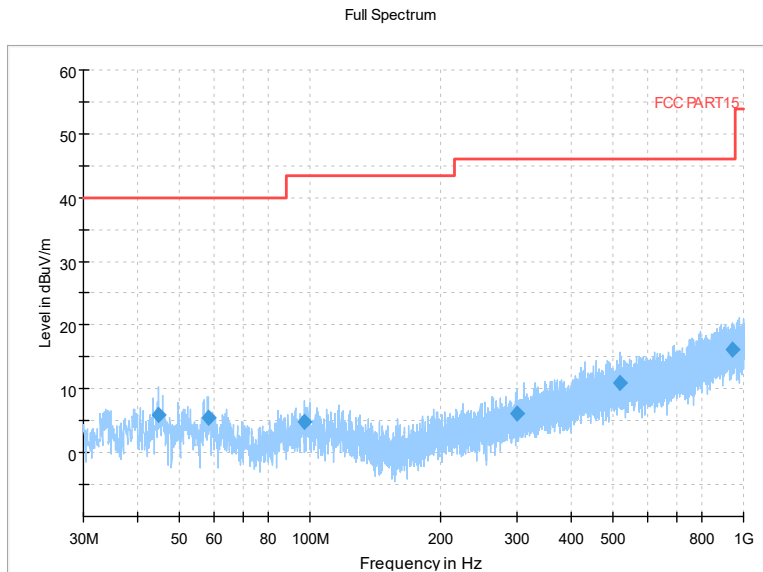

Carrier frequency (MHz): 5955
Channel No.:1

Frequency Range: 30MHz -1GHz
Detector: QP mode
Modulation type: 802.11a