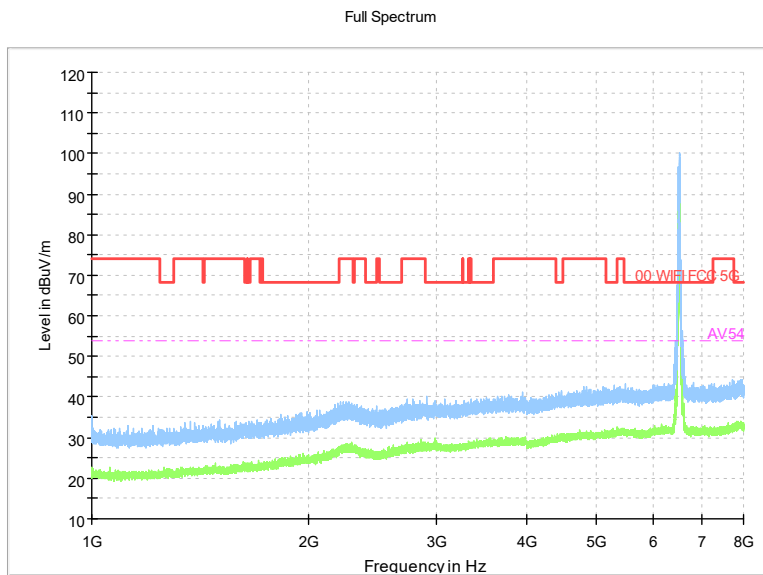

Frequency Range: 30MHz -1GHz
Detector: QP mode
Modulation type: 802.11a

Frequency Range: 1GHz -8GHz
Detector: Av mode and PK mode
Modulation type: 802.11a

Full Spectrum

Frequency Range: 8GHz -18GHz
Detector: Av mode and PK mode
Modulation type: 802.11a

Full Spectrum

Preview Result 2-AVG Preview Result 1-PK+
00 WIFI FCC 5G AV54

Comment

Frequency Range: 18GHz -40GHz
Detector: Av mode and PK mode
Modulation type: 802.11a

Carrier frequency (MHz): 6515
Channel No.:113

Frequency Range: 30MHz -1GHz
Detector: QP mode
Test Mode: 802.11a

Frequency Range: 1GHz -8GHz
Detector: Av mode and PK mode
Test Mode: 802.11a

Full Spectrum

Frequency Range: 8GHz -18GHz
Detector: Av mode and PK mode
Test Mode: 802.11a