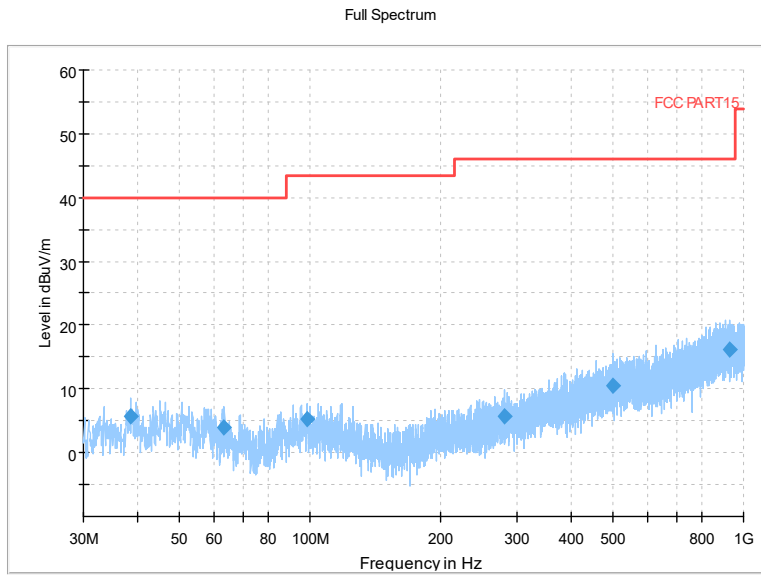

Carrier frequency (MHz): 6515
Channel No.:113

Frequency Range: 30MHz -1GHz
Detector: QP mode
Test Mode: 802.11ax(HE20)