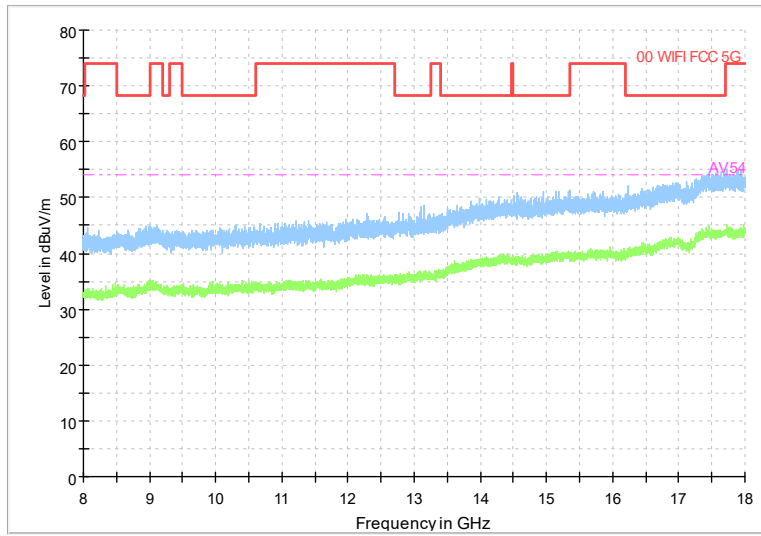

Frequency Range: 30MHz -1GHz
Detector: QP mode
Modulation type: 802.11a

Frequency Range: 1GHz -8GHz
Detector: Av mode and PK mode
Modulation type: 802.11a

Full Spectrum

Frequency Range: 8GHz -18GHz
Detector: Av mode and PK mode
Modulation type: 802.11a

Full Spectrum

Preview Result 2-AVG 00 WIFI FCC 5G
Preview Result 1-PK+ AV54

Comment

Frequency Range: 18GHz -40GHz
Detector: Av mode and PK mode
Modulation type: 802.11a

Carrier frequency (MHz): 6175
Channel No.:45

Full Spectrum

Preview Result 2-AVG (Green line)
00 WIFI FCC 5G (Red line)
Preview Result 1-PK+ (Blue line)
AV54 (Magenta dashed line)

Comment

Frequency Range: 18GHz -40GHz
Detector: Av mode and PK mode
Modulation type: 802.11a