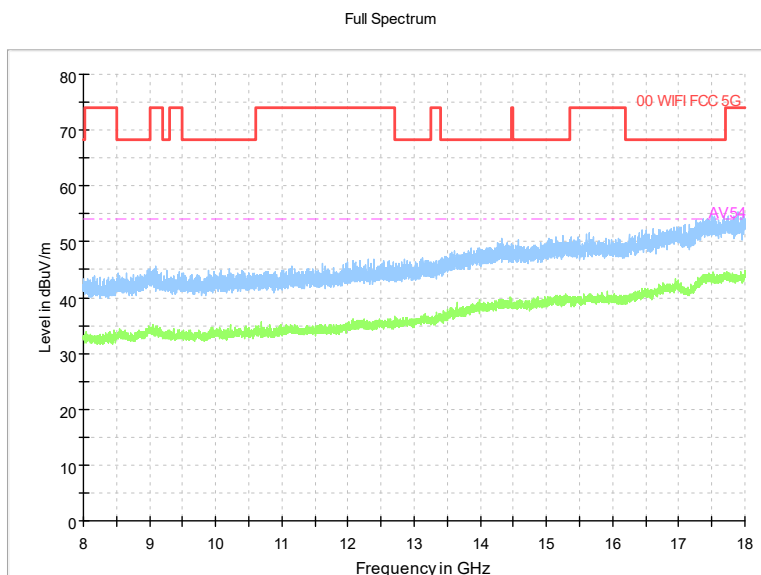

Frequency Range: 8GHz -18GHz
Detector: Av mode and PK mode
Test Mode: 802.11ax(HE80)