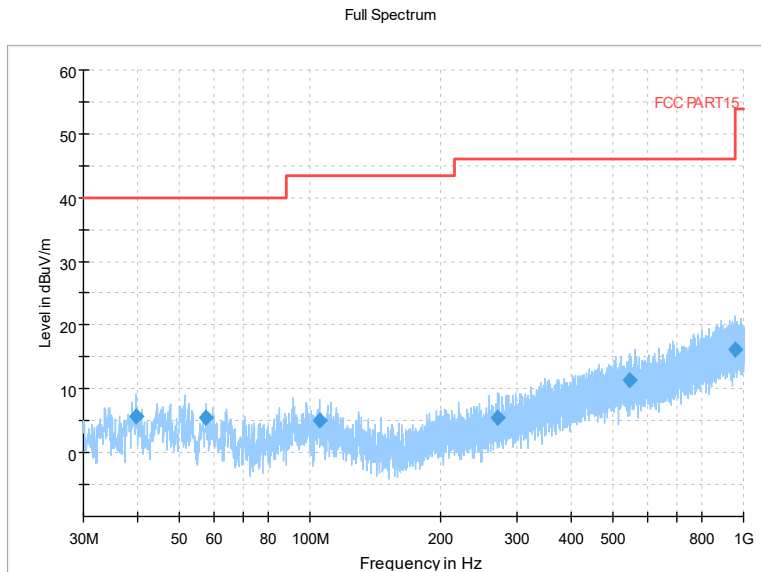

Carrier frequency (MHz): 6415
Channel No.:93

Frequency Range: 30MHz -1GHz
Detector: QP mode
Test Mode: 802.11a