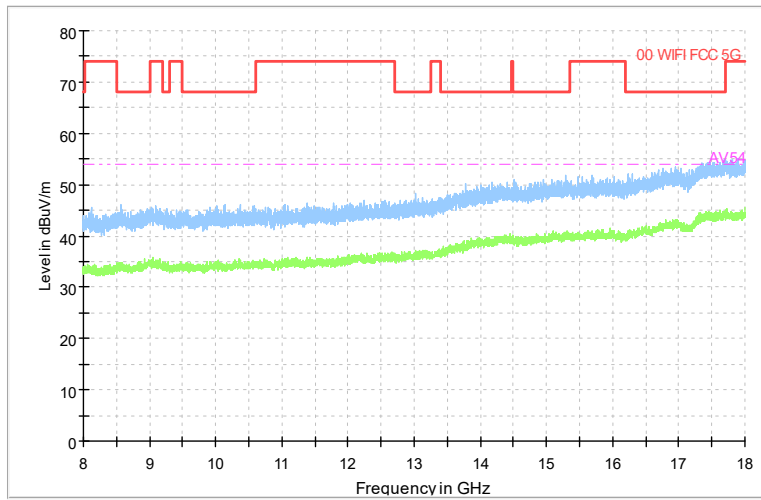

Full Spectrum

Comment

Frequency Range: 8GHz -18GHz
Detector: Av mode and PK mode
Test Mode: 802.11ax(HE20)