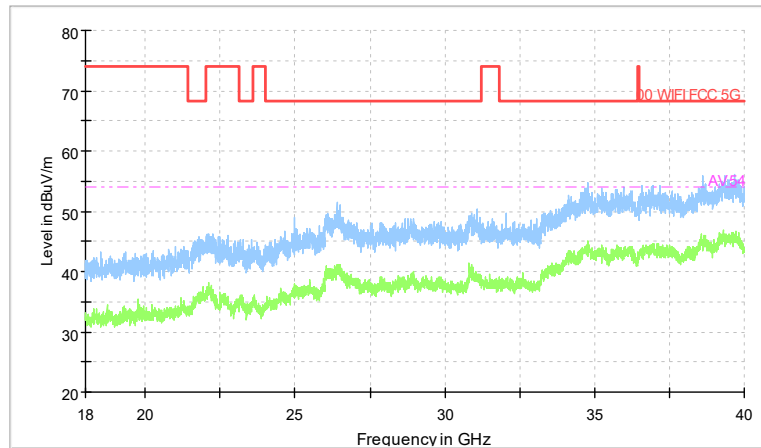

Full Spectrum

Preview Result 2-AVG 00 WIFI FCC 5G
Preview Result 1-PK+ AV54

Comment

Frequency Range: 18GHz -40GHz
Detector: Av mode and PK mode
Modulation type: 802.11a

Carrier frequency (MHz): 6175
Channel No.:45

Frequency Range: 30MHz -1GHz
Detector: QP mode
Modulation type: 802.11a

Frequency Range: 1GHz -8GHz
Detector: Av mode and PK mode
Modulation type: 802.11a

Full Spectrum

Frequency Range: 8GHz -18GHz
Detector: Av mode and PK mode
Modulation type: 802.11a

Full Spectrum

Preview Result 2-AVG (Green line)
00 WIFI FCC 5G (Red line)
Preview Result 1-PK+ (Blue line)
AV54 (Magenta dashed line)

Comment

Frequency Range: 18GHz -40GHz
Detector: Av mode and PK mode
Modulation type: 802.11a