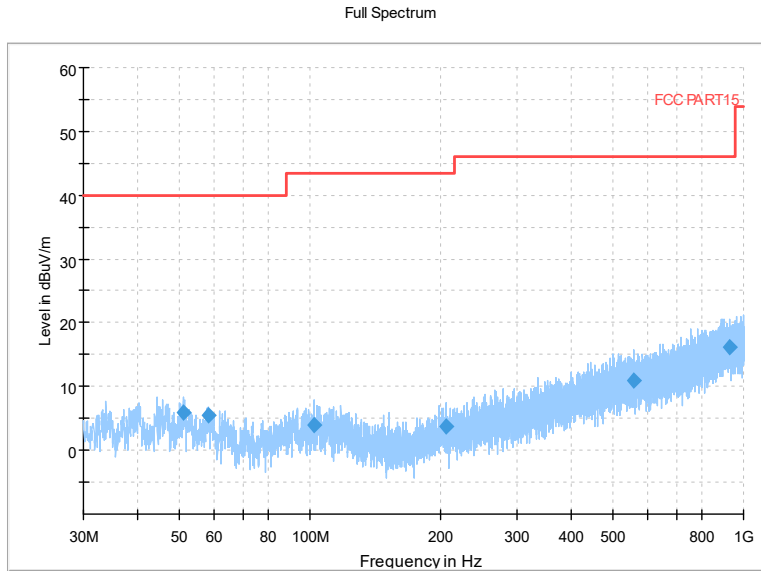

Full Spectrum

Preview Result 2-AVG Preview Result 1-PK+
00 WIFI FCC 5G AV54

Comment

Frequency Range: 18GHz -40GHz
Detector: Av mode and PK mode
Modulation type: 802.11a

Carrier frequency (MHz): 6855
Channel No.:181