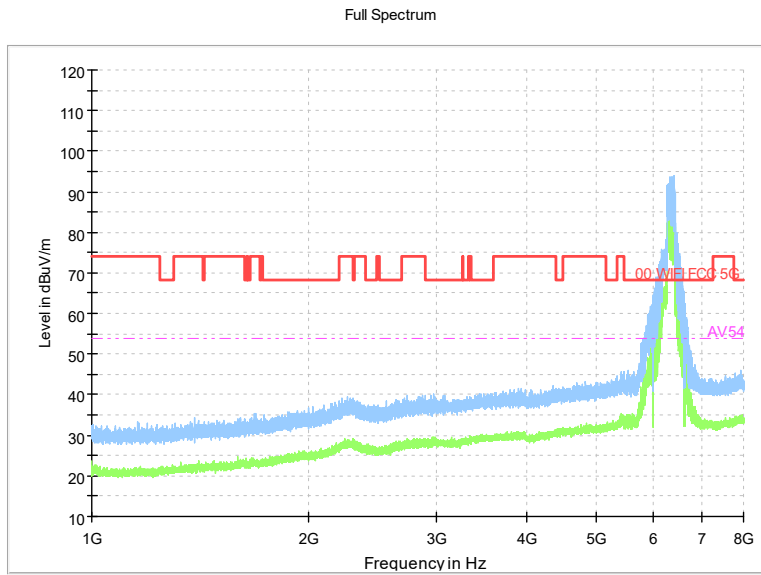

Frequency Range: 1GHz -8GHz
Detector: Av mode and PK mode
Test Mode: 802.11ax(HE160)

Frequency Range: 8GHz -18GHz
Detector: Av mode and PK mode
Test Mode: 802.11ax(HE160)

Frequency Range: 18GHz -40GHz
Detector: Av mode and PK mode
Test Mode: 802.11ax(HE160)

Carrier frequency (MHz): 6345
Channel No.:79

Frequency Range: 30MHz -1GHz
Detector: QP mode

Modulation type: 802.11ax(HE160)

Frequency Range: 1GHz -8GHz
Detector: Av mode and PK mode
Modulation type: 802.11ax(HE160)