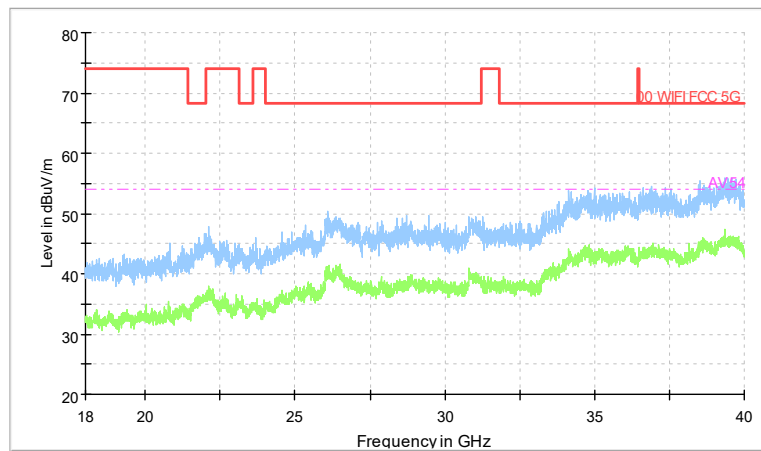

Full Spectrum

Preview Result 2-AVG Preview Result 1-PK+
00 WIFI FCC 5G AV54

Comment

Frequency Range: 18GHz -40GHz
Detector: Av mode and PK mode
Modulation type: 802.11a

Carrier frequency (MHz): 6995
Channel No.:209

Frequency Range: 30MHz -1GHz
Detector: QP mode
Test Mode: 802.11a

Frequency Range: 1GHz -8GHz
Detector: Av mode and PK mode
Test Mode: 802.11a

Full Spectrum

Frequency Range: 8GHz -18GHz
Detector: Av mode and PK mode
Test Mode: 802.11a

Full Spectrum

Preview Result 2-AVG Preview Result 1-PK+
00 WIFI FCC 5G AV54

Comment

Frequency Range: 18GHz -40GHz
Detector: Av mode and PK mode
Test Mode: 802.11a

Carrier frequency (MHz): 7115
Channel No.:233