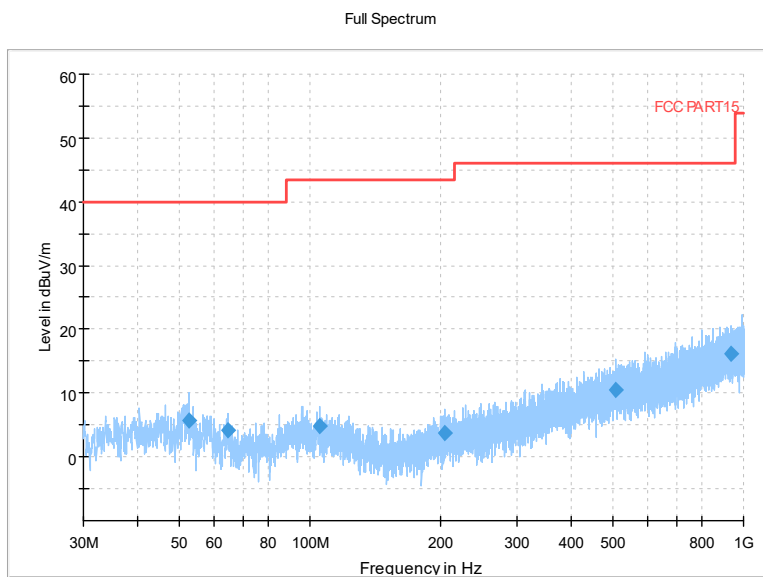

Frequency Range: 30MHz -1GHz
Detector: QP mode