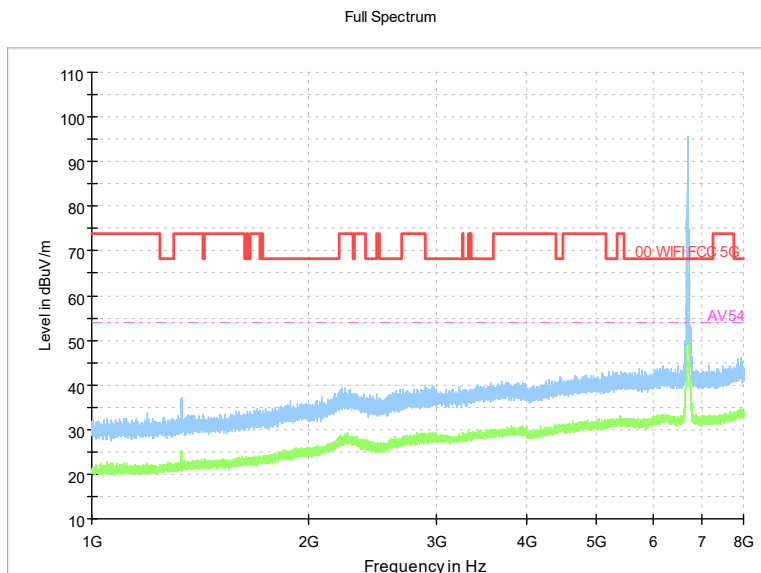

Frequency Range: 18GHz -40GHz
Detector: Av mode and PK mode
Test Mode: 802.11ax(HE20)

Carrier frequency (MHz): 6535
Channel No.:117

Frequency Range: 30MHz -1GHz
Detector: QP mode
Modulation type: 802.11ax(HE20)

Frequency Range: 1GHz -8GHz
Detector: Av mode and PK mode
Modulation type: 802.11ax(HE20)

Full Spectrum

Comment

Frequency Range: 8GHz -18GHz
Detector: Av mode and PK mode
Modulation type: 802.11ax(HE20)

Full Spectrum

Frequency Range: 18GHz -40GHz
Detector: Av mode and PK mode
Modulation type: 802.11ax(HE20)

Carrier frequency (MHz): 6695
Channel No.:149

Frequency Range: 30MHz -1GHz
Detector: QP mode
Modulation type: 802.11ax(HE20)