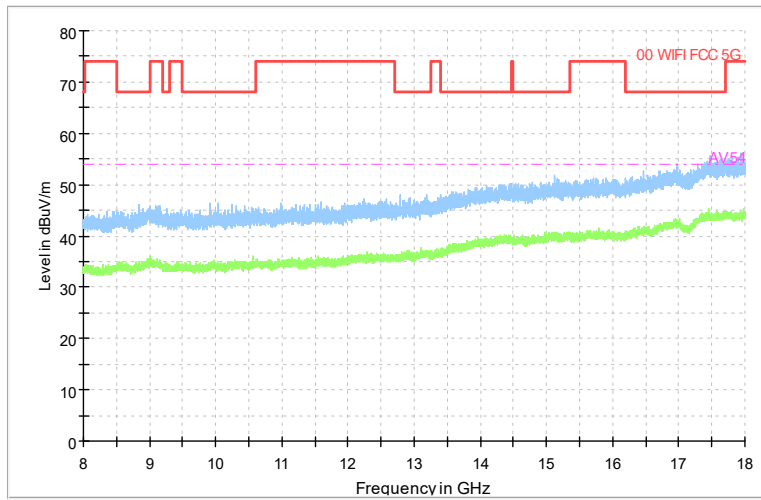

Full Spectrum

Frequency Range: 18GHz -40GHz
Detector: Av mode and PK mode
Modulation type: 802.11ax(HE20)

Carrier frequency (MHz): 6475
Channel No.:105

Frequency Range: 30MHz -1GHz
Detector: QP mode
Modulation type: 802.11ax(HE20)

Frequency Range: 1GHz -8GHz
Detector: Av mode and PK mode
Modulation type: 802.11ax(HE20)

Full Spectrum

Comment

Frequency Range: 8GHz -18GHz
Detector: Av mode and PK mode
Modulation type: 802.11ax(HE20)

Full Spectrum