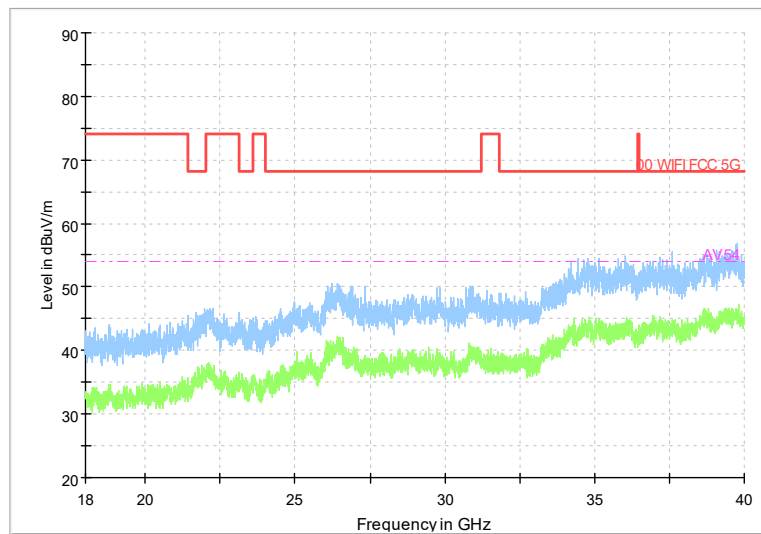

Full Spectrum

Frequency Range: 18GHz -40GHz
Detector: Av mode and PK mode
Modulation type: 802.11ax(HE20)

Carrier frequency (MHz): 6475
Channel No.:105

Frequency Range: 30MHz -1GHz
Detector: QP mode
Modulation type: 802.11ax(HE20)

Frequency Range: 1GHz -8GHz
Detector: Av mode and PK mode
Modulation type: 802.11ax(HE20)

Full Spectrum

Comment

Frequency Range: 8GHz -18GHz
Detector: Av mode and PK mode
Modulation type: 802.11ax(HE20)

Full Spectrum

Frequency Range: 18GHz -40GHz
Detector: Av mode and PK mode
Modulation type: 802.11ax(HE20)

Carrier frequency (MHz): 6515
Channel No.:113

Frequency Range: 30MHz -1GHz
Detector: QP mode
Test Mode: 802.11ax(HE20)