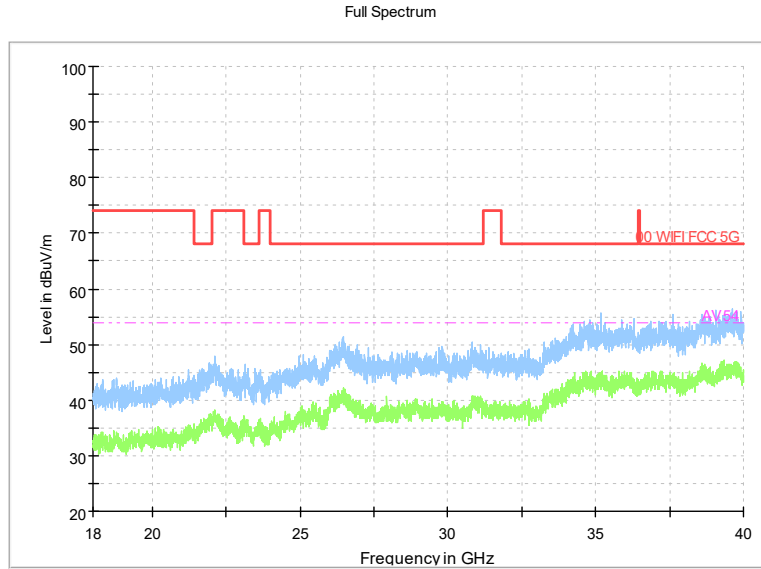

Frequency Range: 18GHz -40GHz
Detector: Av mode and PK mode
Test Mode: 802.11ax(HE80)

Carrier frequency (MHz): 7025
Channel No.:215