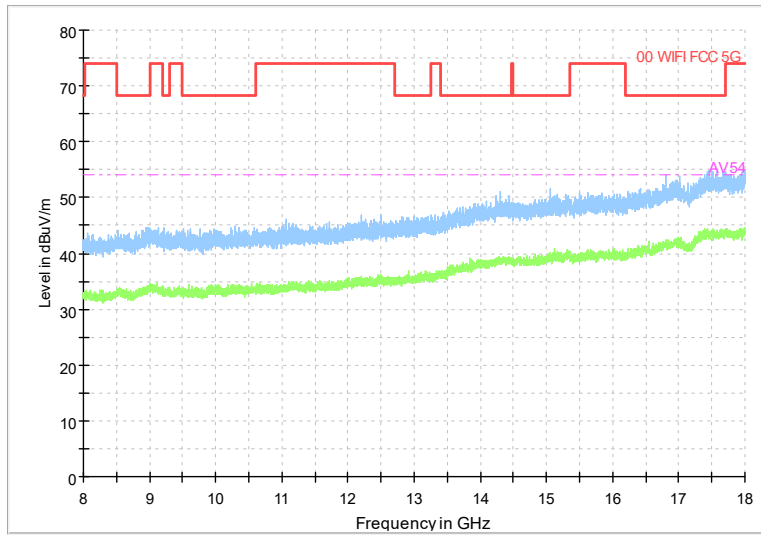

Full Spectrum

Frequency Range: 8GHz -18GHz
Detector: Av mode and PK mode
Test Mode: 802.11a