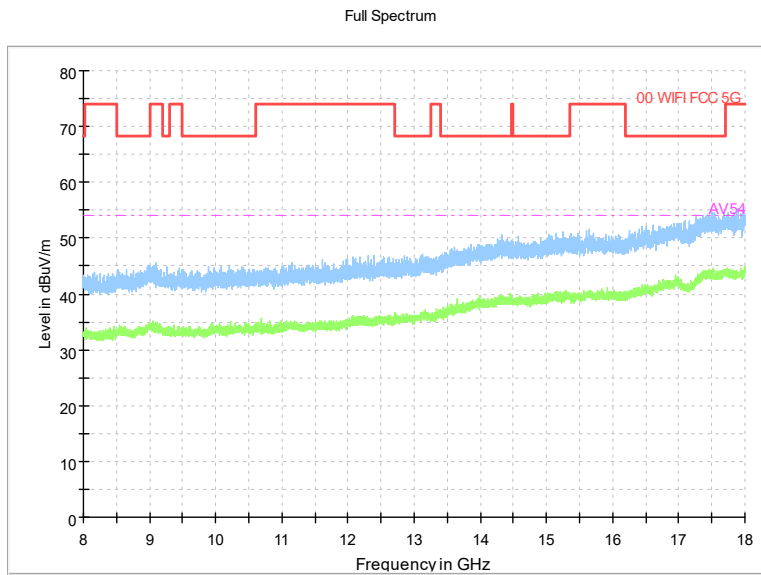

Frequency Range: 8GHz -18GHz
Detector: Av mode and PK mode
Modulation type: 802.11ax(HE80)

Frequency Range: 18GHz -40GHz
Detector: Av mode and PK mode
Modulation type: 802.11ax(HE80)

Carrier frequency (MHz): 5985
Channel No.:15

Frequency Range: 30MHz -1GHz
Detector: QP mode

Modulation type: 802.11ax(HE160)

Frequency Range: 1GHz -8GHz
Detector: Av mode and PK mode
Modulation type: 802.11ax(HE160)

Frequency Range: 8GHz -18GHz
Detector: Av mode and PK mode
Modulation type: 802.11ax(HE160)