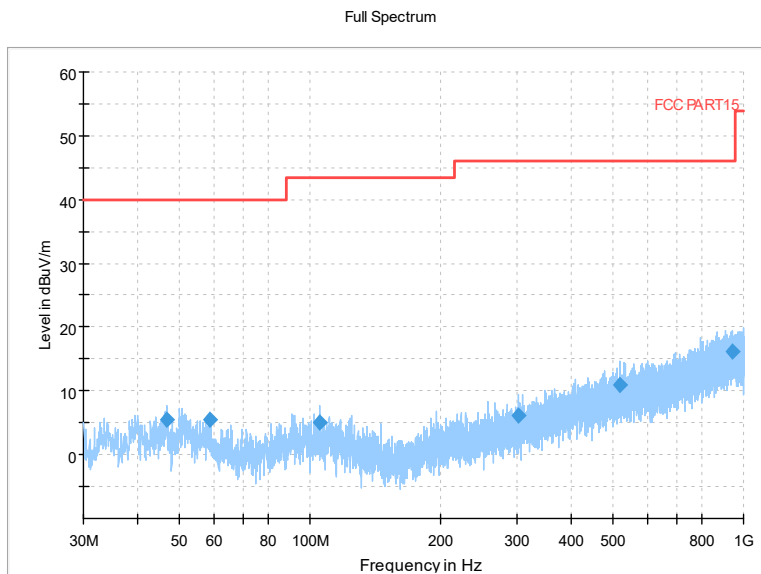

Full Spectrum

Preview Result 2-AVG Preview Result 1-PK+
00 WIFI FCC 5G AV54

Comment

Frequency Range: 18GHz -40GHz
Detector: Av mode and PK mode
Modulation type: 802.11a

Carrier frequency (MHz): 6995
Channel No.:209