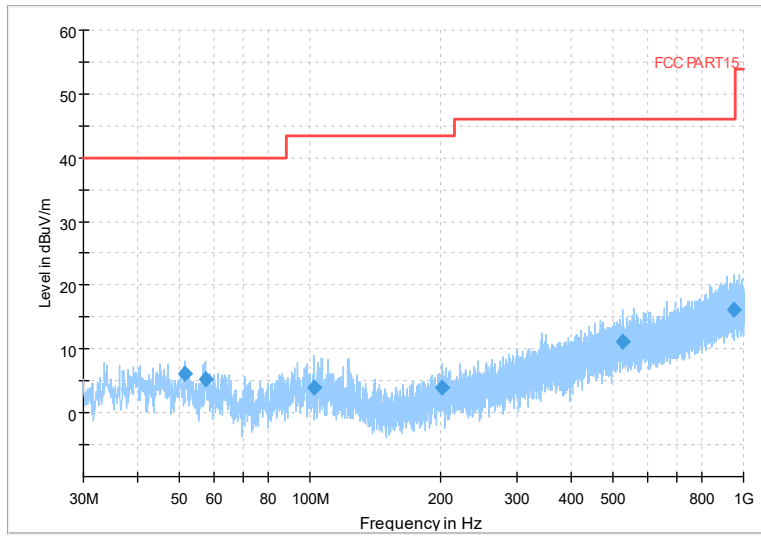

Full Spectrum

Frequency Range: 30MHz -1GHz
Detector: QP mode
Modulation type: 802.11ax(HE20)