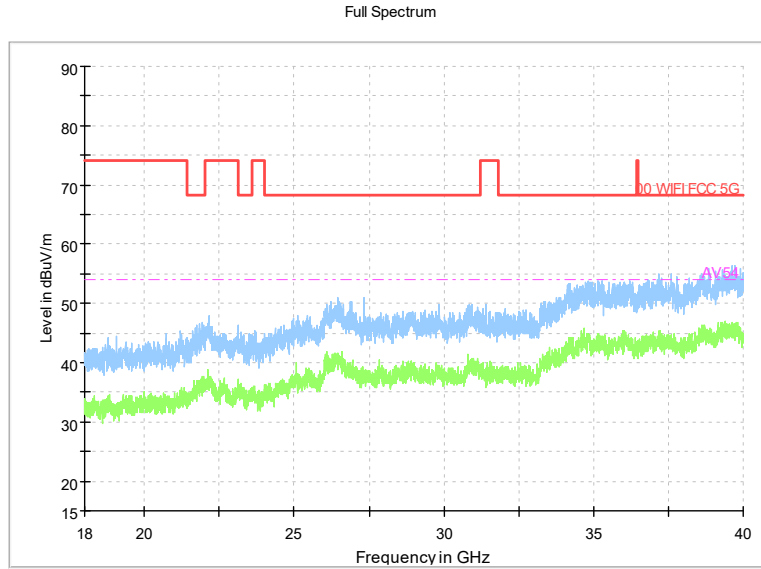

Frequency Range: 18GHz -40GHz
Detector: Av mode and PK mode
Modulation type: 802.11ax(HE160)

Carrier frequency (MHz): 6665
Channel No.:143

Frequency Range: 30MHz -1GHz
Detector: QP mode

Test Mode: 802.11ax(HE160)

Frequency Range: 1GHz -8GHz
Detector: Av mode and PK mode
Test Mode: 802.11ax(HE160)

Frequency Range: 8GHz -18GHz
Detector: Av mode and PK mode
Test Mode: 802.11ax(HE160)

Frequency Range: 18GHz -40GHz
Detector: Av mode and PK mode
Test Mode: 802.11ax(HE160)