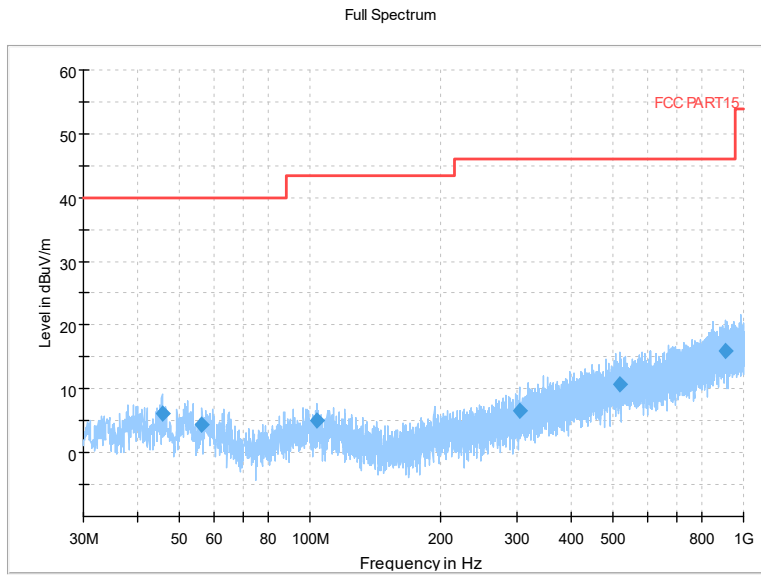

Frequency Range: 30MHz -1GHz
Detector: QP mode
Modulation type: 802.11ax(HE20)

Frequency Range: 1GHz -8GHz
Detector: Av mode and PK mode
Modulation type: 802.11ax(HE20)

Full Spectrum

Comment

Frequency Range: 8GHz -18GHz
Detector: Av mode and PK mode
Modulation type: 802.11ax(HE20)

Full Spectrum

Frequency Range: 18GHz -40GHz
Detector: Av mode and PK mode
Modulation type: 802.11ax(HE20)

Carrier frequency (MHz): 6475
Channel No.:105

Frequency Range: 30MHz -1GHz
Detector: QP mode
Modulation type: 802.11ax(HE20)