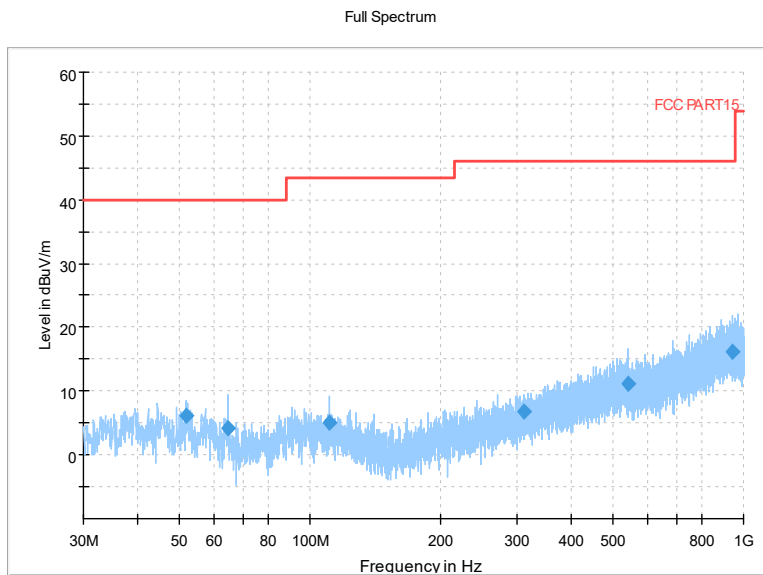

Frequency Range: 30MHz -1GHz
Detector: QP mode