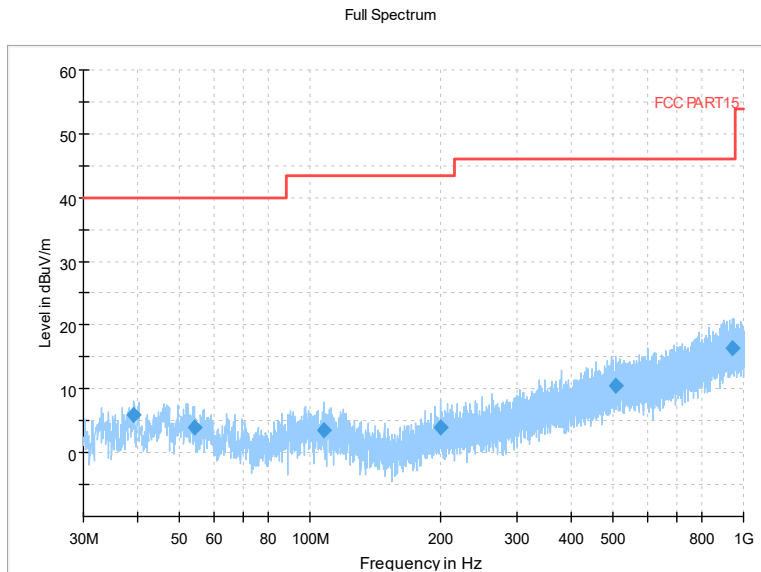

Full Spectrum

Preview Result 2-AVG Preview Result 1-PK+
00 WIFI FCC 5G AV54

Comment

Frequency Range: 18GHz -40GHz
Detector: Av mode and PK mode
Test Mode: 802.11a

Carrier frequency (MHz): 6895
Channel No.:189