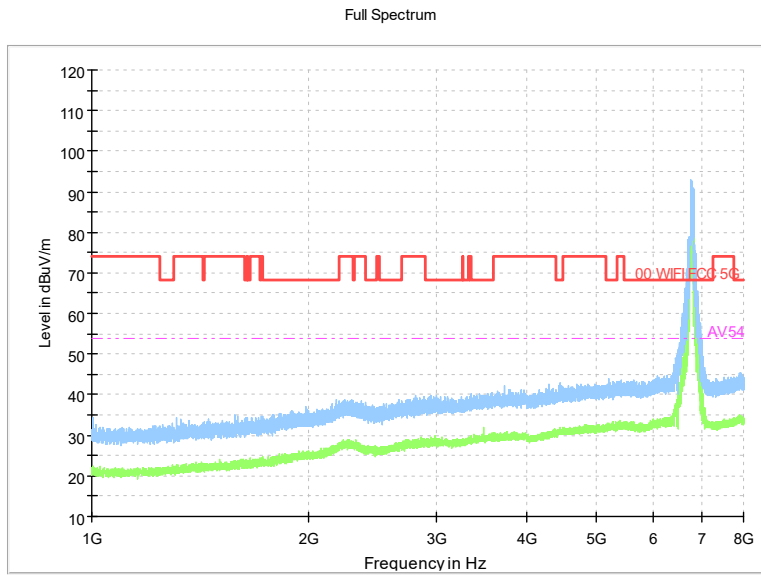

Modulation type: 802.11ax(HE80)

Frequency Range: 1GHz -8GHz
Detector: Av mode and PK mode
Modulation type: 802.11ax(HE80)

Frequency Range: 8GHz -18GHz
Detector: Av mode and PK mode
Modulation type: 802.11ax(HE80)

Frequency Range: 18GHz -40GHz
Detector: Av mode and PK mode
Modulation type: 802.11ax(HE80)

Carrier frequency (MHz): 6945
Channel No.:199

Frequency Range: 30MHz -1GHz
Detector: QP mode

Test Mode: 802.11ax(HE80)