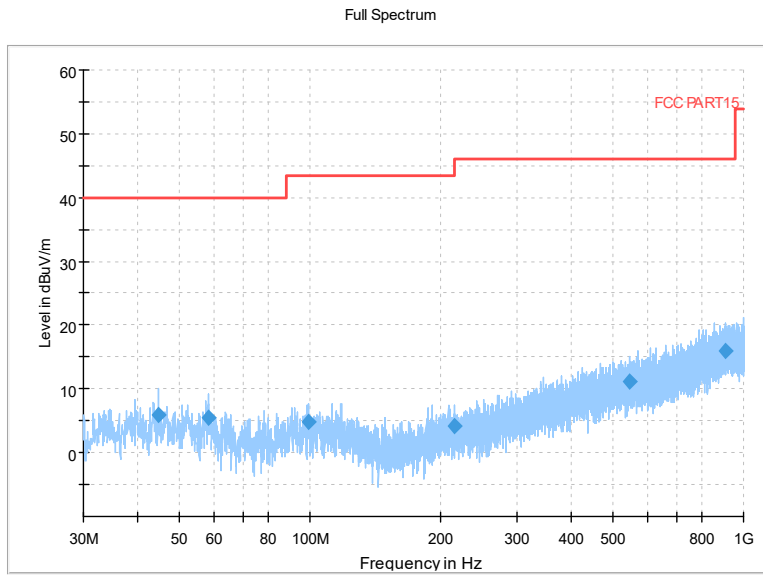

Full Spectrum

Preview Result 2-AVG 00 WIFI FCC 5G
Preview Result 1-PK+ AV54

Comment

Frequency Range: 18GHz -40GHz
Detector: Av mode and PK mode
Modulation type: 802.11a

Carrier frequency (MHz): 6175
Channel No.:45