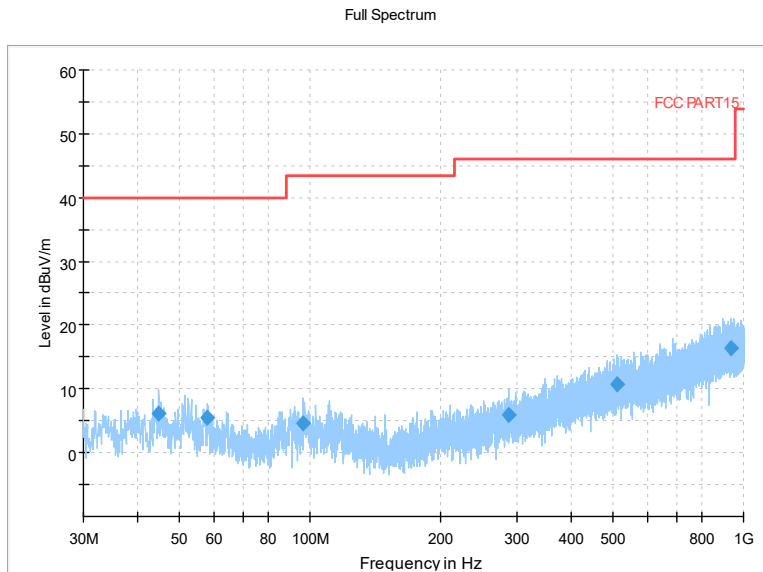

Carrier frequency (MHz): 6175
Channel No.:45

Frequency Range: 30MHz -1GHz
Detector: QP mode
Modulation type: 802.11ax(HE20)