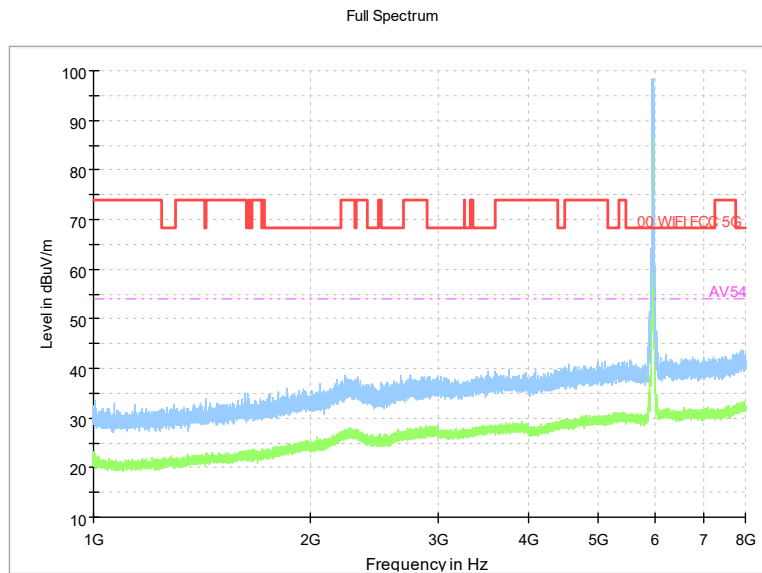

Carrier frequency (MHz): 6985
Channel No.:207

Frequency Range: 30MHz -1GHz
Detector: QP mode

Modulation type: 802.11ax(HE160)

Frequency Range: 1GHz -8GHz
Detector: Av mode and PK mode
Modulation type: 802.11ax(HE160)

Frequency Range: 8GHz -18GHz
Detector: Av mode and PK mode
Modulation type: 802.11ax(HE160)

Frequency Range: 18GHz -40GHz
Detector: Av mode and PK mode
Modulation type: 802.11ax(HE160)

Carrier frequency (MHz): 5955
Channel No.:1

Frequency Range: 30MHz -1GHz
Detector: QP mode
Modulation type: 802.11a

Frequency Range: 1GHz -8GHz
Detector: Av mode and PK mode
Modulation type: 802.11a

Full Spectrum

Frequency Range: 8GHz -18GHz
Detector: Av mode and PK mode
Modulation type: 802.11a