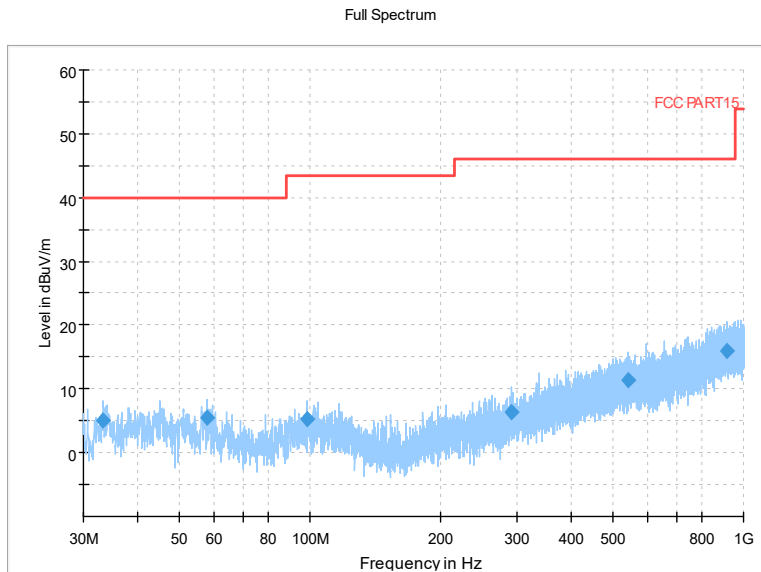

Full Spectrum

Preview Result 2-AVG Preview Result 1-PK+
00 WIFI FCC 5G AV54

Comment

Frequency Range: 18GHz -40GHz
Detector: Av mode and PK mode
Test Mode: 802.11a

Carrier frequency (MHz): 6535
Channel No.:117