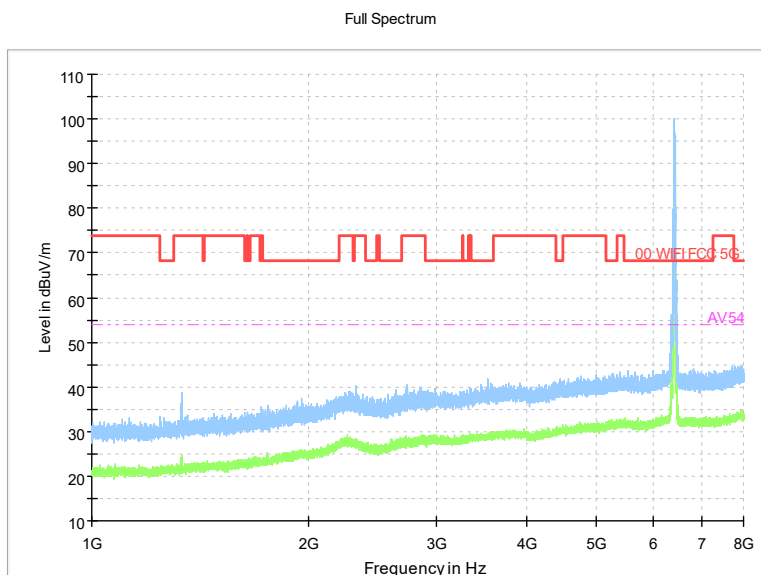

Carrier frequency (MHz): 6175
Channel No.:45

Frequency Range: 30MHz -1GHz
Detector: QP mode
Modulation type: 802.11ax(HE20)

Frequency Range: 1GHz -8GHz
Detector: Av mode and PK mode
Modulation type: 802.11ax(HE20)

Full Spectrum

Comment

Frequency Range: 8GHz -18GHz
Detector: Av mode and PK mode
Modulation type: 802.11ax(HE20)

Full Spectrum

Frequency Range: 18GHz -40GHz
Detector: Av mode and PK mode
Modulation type: 802.11ax(HE20)

Carrier frequency (MHz): 6415
Channel No.:93

Frequency Range: 30MHz -1GHz
Detector: QP mode
Test Mode: 802.11ax(HE20)

Frequency Range: 1GHz -8GHz
Detector: Av mode and PK mode
Test Mode: 802.11ax(HE20)

Full Spectrum