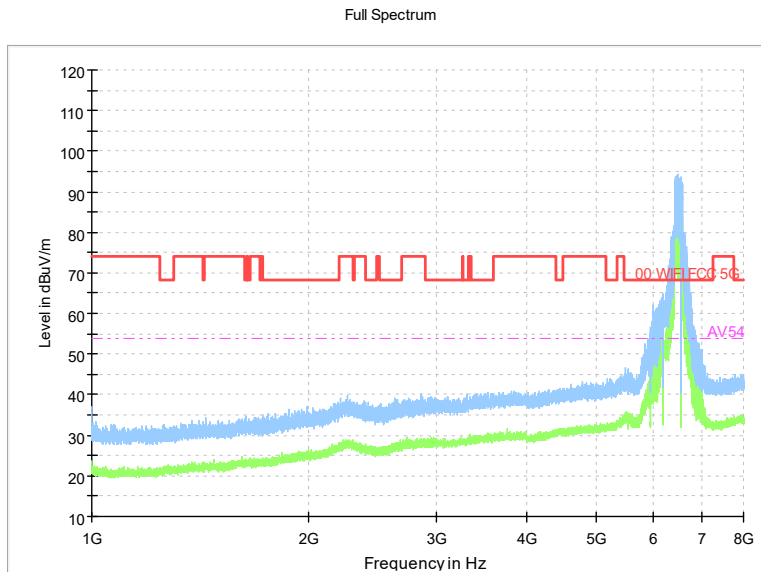

Frequency Range: 8GHz -18GHz
Detector: Av mode and PK mode
Modulation type: 802.11ax(HE160)

Frequency Range: 18GHz -40GHz
Detector: Av mode and PK mode
Modulation type: 802.11ax(HE160)

Carrier frequency (MHz): 6505
Channel No.:111

Frequency Range: 30MHz -1GHz
Detector: QP mode

Modulation type: 802.11ax(HE160)

Frequency Range: 1GHz -8GHz
Detector: Av mode and PK mode
Modulation type: 802.11ax(HE160)

Frequency Range: 8GHz -18GHz
Detector: Av mode and PK mode
Modulation type: 802.11ax(HE160)