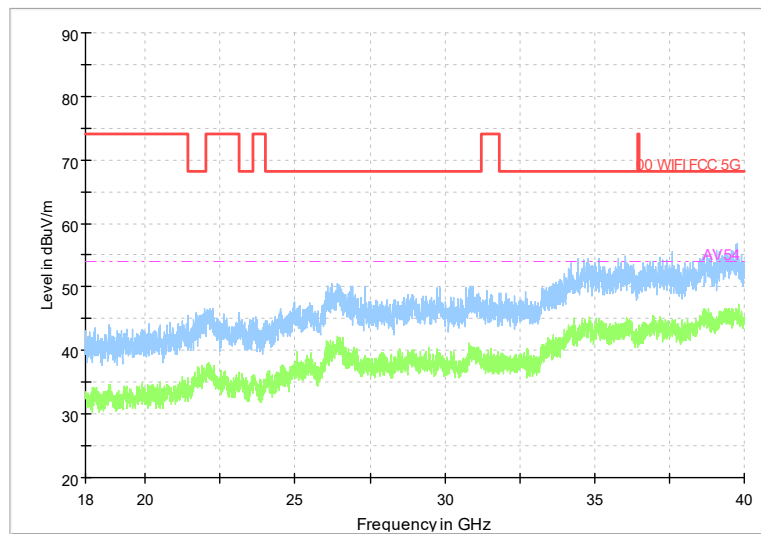

Frequency Range: 18GHz -40GHz
Detector: Av mode and PK mode
Test Mode: 802.11ax(HE20)

Carrier frequency (MHz): 7115
Channel No.:233

Frequency Range: 30MHz -1GHz
Detector: QP mode
Modulation type: 802.11ax(HE20)

Frequency Range: 1GHz -8GHz
Detector: Av mode and PK mode
Modulation type: 802.11ax(HE20)

Full Spectrum

Comment

Frequency Range: 8GHz -18GHz
Detector: Av mode and PK mode
Modulation type: 802.11ax(HE20)

Full Spectrum

Frequency Range: 18GHz -40GHz
Detector: Av mode and PK mode
Modulation type: 802.11ax(HE20)

Carrier frequency (MHz): 5965
Channel No.:3

Frequency Range: 30MHz -1GHz
Detector: QP mode
Test Mode: 802.11ax(HE40)