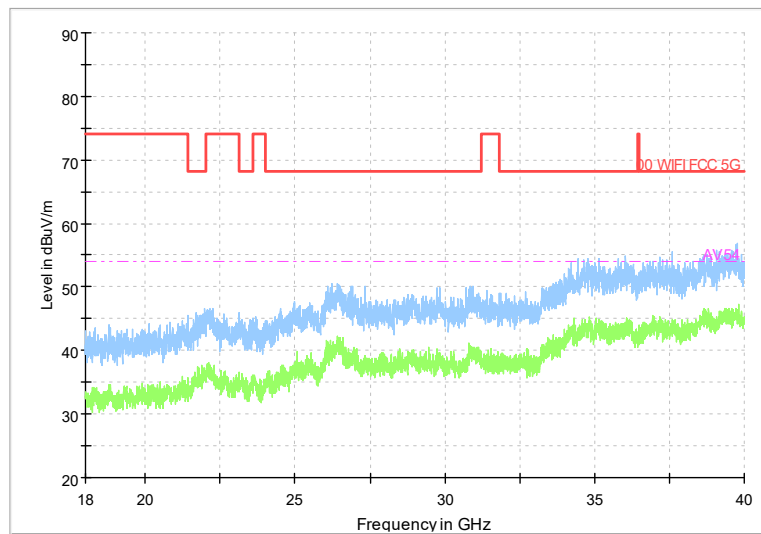

Frequency Range: 18GHz -40GHz
Detector: Av mode and PK mode
Test Mode: 802.11ax(HE20)

Carrier frequency (MHz): 6895
Channel No.:189

Frequency Range: 30MHz -1GHz
Detector: QP mode
Modulation type: 802.11ax(HE20)

Frequency Range: 1GHz -8GHz
Detector: Av mode and PK mode
Modulation type: 802.11ax(HE20)

Full Spectrum

Comment

Frequency Range: 8GHz -18GHz
Detector: Av mode and PK mode
Modulation type: 802.11ax(HE20)

Full Spectrum

Frequency Range: 18GHz -40GHz
Detector: Av mode and PK mode
Modulation type: 802.11ax(HE20)

Carrier frequency (MHz): 6995
Channel No.:209

Frequency Range: 30MHz -1GHz
Detector: QP mode
Test Mode: 802.11ax(HE20)