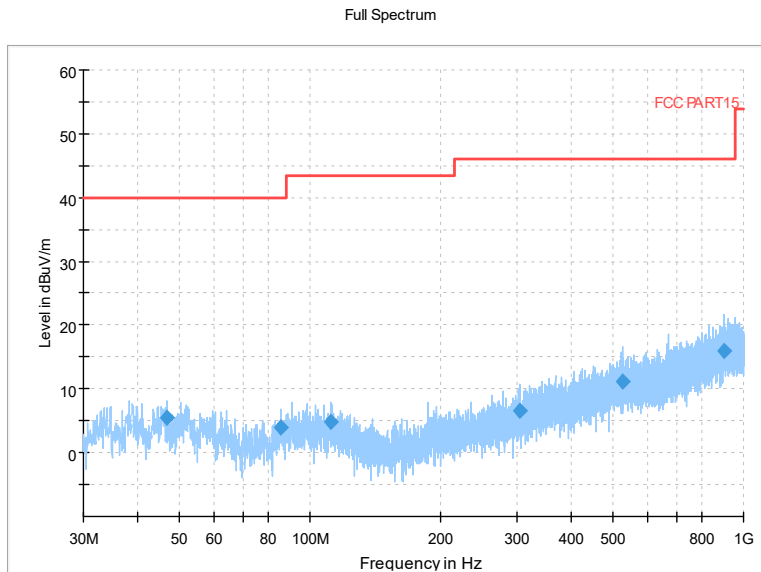

Carrier frequency (MHz): 6695
Channel No.:149

Frequency Range: 30MHz -1GHz
Detector: QP mode
Modulation type: 802.11ax(HE20)