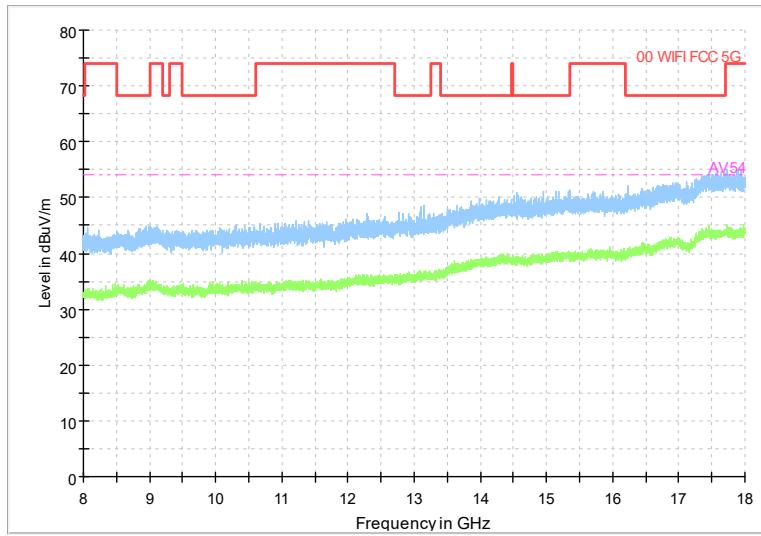

Carrier frequency (MHz): 6985
Channel No.:207

Frequency Range: 30MHz -1GHz
Detector: QP mode

Modulation type: 802.11ax(HE160)

Frequency Range: 1GHz -8GHz
Detector: Av mode and PK mode
Modulation type: 802.11ax(HE160)

Frequency Range: 8GHz -18GHz
Detector: Av mode and PK mode
Modulation type: 802.11ax(HE160)

Frequency Range: 18GHz -40GHz
Detector: Av mode and PK mode
Modulation type: 802.11ax(HE160)

Carrier frequency (MHz): 5955
Channel No.:1

Frequency Range: 30MHz -1GHz
Detector: QP mode
Modulation type: 802.11a

Frequency Range: 1GHz -8GHz
Detector: Av mode and PK mode
Modulation type: 802.11a

Full Spectrum

Frequency Range: 8GHz -18GHz
Detector: Av mode and PK mode
Modulation type: 802.11a