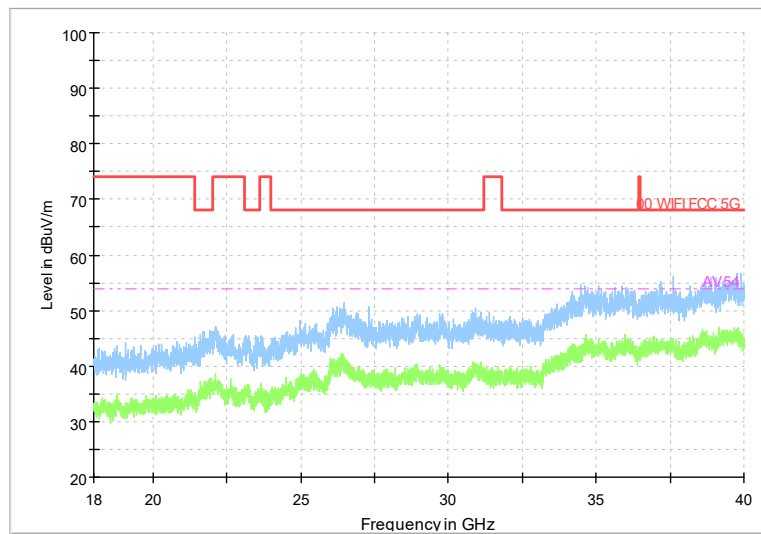

Carrier frequency (MHz): 6415
Channel No.:93

Frequency Range: 30MHz -1GHz
Detector: QP mode
Test Mode: 802.11ax(HE20)

Frequency Range: 1GHz -8GHz
Detector: Av mode and PK mode
Test Mode: 802.11ax(HE20)

Full Spectrum

Comment

Frequency Range: 8GHz -18GHz
Detector: Av mode and PK mode
Test Mode: 802.11ax(HE20)

Full Spectrum

Frequency Range: 18GHz -40GHz
Detector: Av mode and PK mode
Test Mode: 802.11ax(HE20)

Carrier frequency (MHz): 6435
Channel No.97