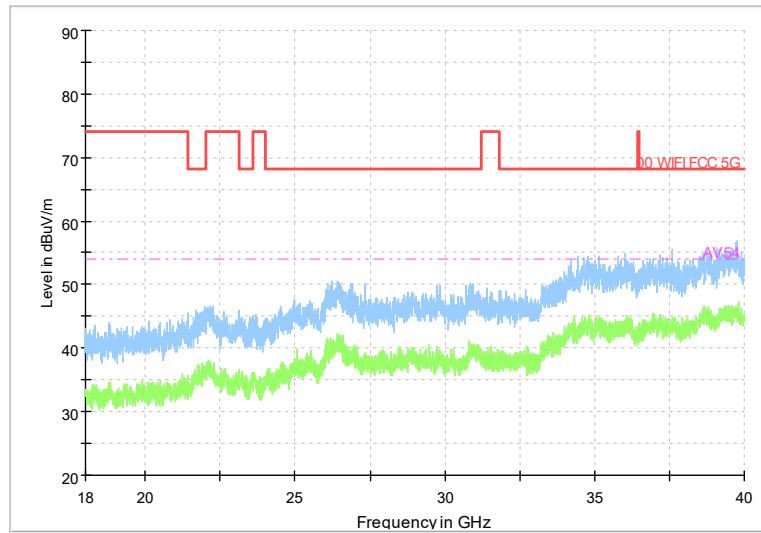

Frequency Range: 18GHz -40GHz
Detector: Av mode and PK mode
Modulation type: 802.11ax(HE20)

Carrier frequency (MHz): 6855
Channel No.:181

Frequency Range: 30MHz -1GHz
Detector: QP mode
Test Mode: 802.11ax(HE20)

Frequency Range: 1GHz -8GHz
Detector: Av mode and PK mode
Test Mode: 802.11ax(HE20)

Full Spectrum

Comment

Frequency Range: 8GHz -18GHz
Detector: Av mode and PK mode
Test Mode: 802.11ax(HE20)

Full Spectrum

Frequency Range: 18GHz -40GHz
Detector: Av mode and PK mode
Test Mode: 802.11ax(HE20)

Carrier frequency (MHz): 6895
Channel No.:189

Frequency Range: 30MHz -1GHz
Detector: QP mode
Modulation type: 802.11ax(HE20)