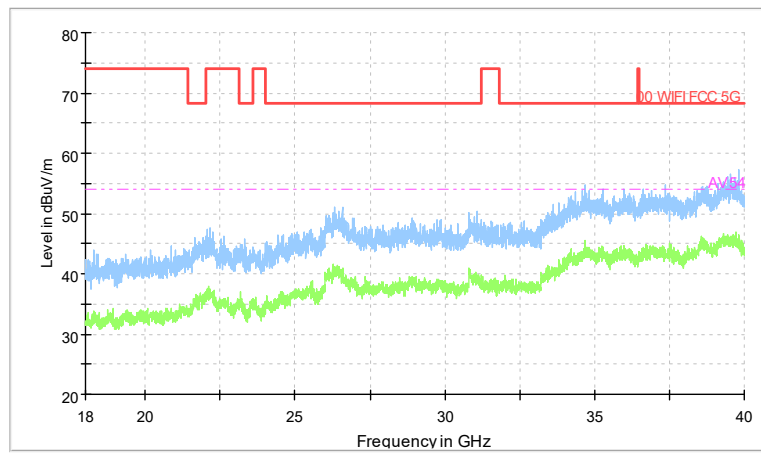

Full Spectrum

Preview Result 2-AVG Preview Result 1-PK+
00 WIFI FCC 5G AV54

Comment

Frequency Range: 18GHz -40GHz
Detector: Av mode and PK mode
Modulation type: 802.11a

Carrier frequency (MHz): 6475
Channel No.:105

Frequency Range: 30MHz -1GHz
Detector: QP mode
Modulation type: 802.11a

Frequency Range: 1GHz -8GHz
Detector: Av mode and PK mode
Modulation type: 802.11a

Full Spectrum

Frequency Range: 8GHz -18GHz
Detector: Av mode and PK mode
Modulation type: 802.11a

Full Spectrum

Preview Result 2-AVG Preview Result 1-PK+
00 WIFI FCC 5G AV54

Comment

Frequency Range: 18GHz -40GHz
Detector: Av mode and PK mode
Modulation type: 802.11a

Carrier frequency (MHz): 6515
Channel No.:113