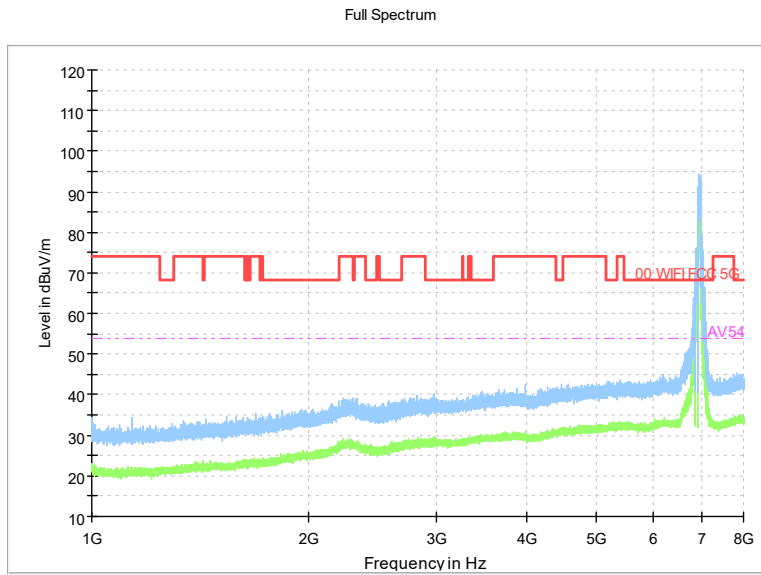

Modulation type: 802.11ax(HE80)

Frequency Range: 1GHz -8GHz
Detector: Av mode and PK mode
Modulation type: 802.11ax(HE80)

Frequency Range: 8GHz -18GHz
Detector: Av mode and PK mode
Modulation type: 802.11ax(HE80)

Frequency Range: 18GHz -40GHz
Detector: Av mode and PK mode
Modulation type: 802.11ax(HE80)

Carrier frequency (MHz): 6945
Channel No.:199

Frequency Range: 30MHz -1GHz
Detector: QP mode

Test Mode: 802.11ax(HE80)