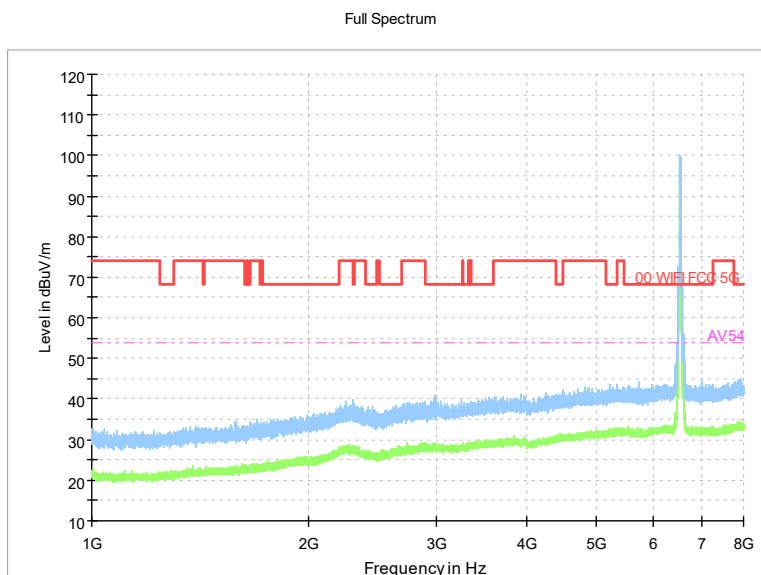

Frequency Range: 30MHz -1GHz
Detector: QP mode
Test Mode: 802.11a

Frequency Range: 1GHz -8GHz
Detector: Av mode and PK mode
Test Mode: 802.11a

Full Spectrum

Frequency Range: 8GHz -18GHz
Detector: Av mode and PK mode
Test Mode: 802.11a

Full Spectrum

Preview Result 2-AVG Preview Result 1-PK+
00 WIFI FCC 5G AV54

Comment

Frequency Range: 18GHz -40GHz
Detector: Av mode and PK mode
Test Mode: 802.11a

Carrier frequency (MHz): 6535
Channel No.:117

Frequency Range: 30MHz -1GHz
Detector: QP mode
Modulation type: 802.11a

Frequency Range: 1GHz -8GHz
Detector: Av mode and PK mode
Modulation type: 802.11a

Full Spectrum

Frequency Range: 8GHz -18GHz
Detector: Av mode and PK mode
Modulation type: 802.11a