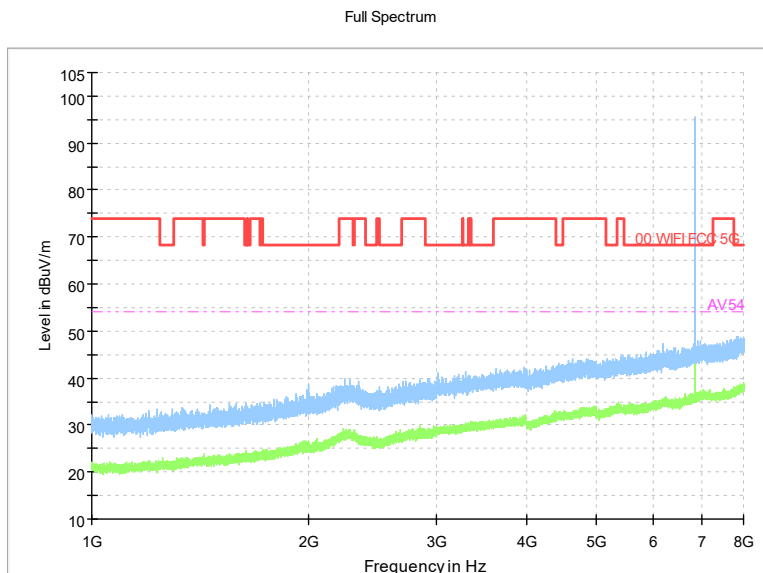

Frequency Range: 18GHz -40GHz
Detector: Av mode and PK mode
Modulation type: 802.11ax(HE20)

Carrier frequency (MHz): 6695
Channel No.:149

Frequency Range: 30MHz -1GHz
Detector: QP mode
Modulation type: 802.11ax(HE20)

Frequency Range: 1GHz -8GHz
Detector: Av mode and PK mode
Modulation type: 802.11ax(HE20)

Full Spectrum

Comment

Frequency Range: 8GHz -18GHz
Detector: Av mode and PK mode
Modulation type: 802.11ax(HE20)

Full Spectrum

Frequency Range: 18GHz -40GHz
Detector: Av mode and PK mode
Modulation type: 802.11ax(HE20)

Carrier frequency (MHz): 6855
Channel No.:181

Frequency Range: 30MHz -1GHz
Detector: QP mode
Test Mode: 802.11ax(HE20)