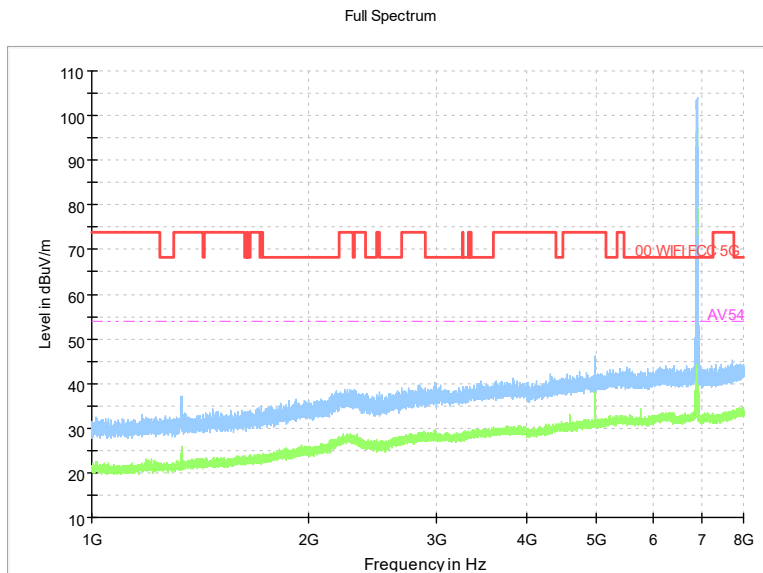

Frequency Range: 18GHz -40GHz
Detector: Av mode and PK mode
Modulation type: 802.11ax(HE20)

Carrier frequency (MHz): 6855
Channel No.:181

Frequency Range: 30MHz -1GHz
Detector: QP mode
Test Mode: 802.11ax(HE20)

Frequency Range: 1GHz -8GHz
Detector: Av mode and PK mode
Test Mode: 802.11ax(HE20)

Full Spectrum

Comment

Frequency Range: 8GHz -18GHz
Detector: Av mode and PK mode
Test Mode: 802.11ax(HE20)

Full Spectrum

Frequency Range: 18GHz -40GHz
Detector: Av mode and PK mode
Test Mode: 802.11ax(HE20)

Carrier frequency (MHz): 6895
Channel No.:189

Frequency Range: 30MHz -1GHz
Detector: QP mode
Modulation type: 802.11ax(HE20)