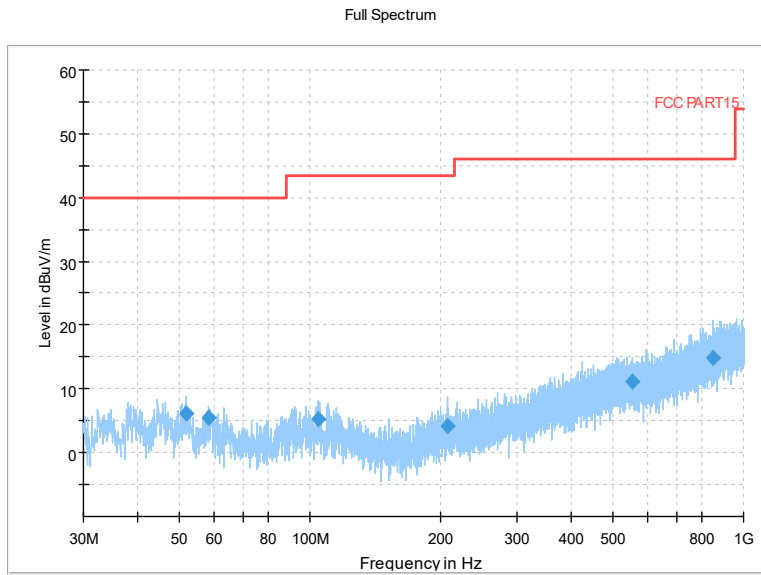

Carrier frequency (MHz): 7115
Channel No.:233

Frequency Range: 30MHz -1GHz
Detector: QP mode
Modulation type: 802.11ax(HE20)