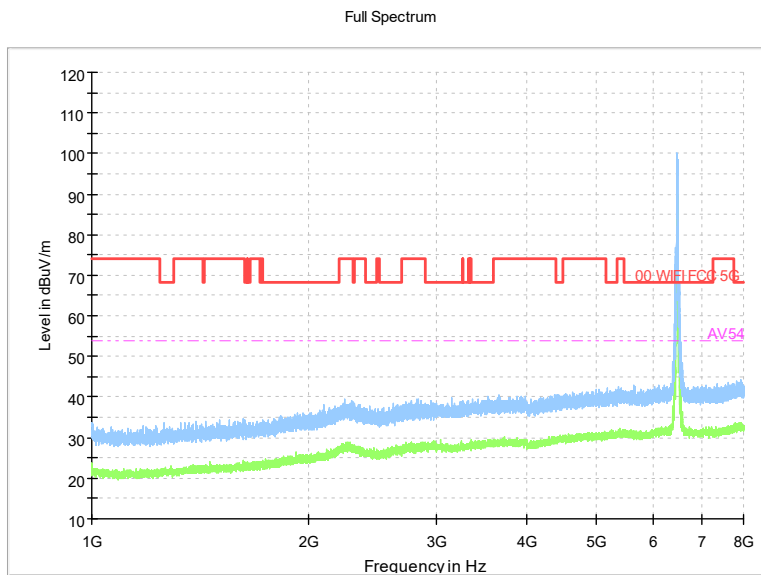

Frequency Range: 30MHz -1GHz
Detector: QP mode
Modulation type: 802.11a

Frequency Range: 1GHz -8GHz
Detector: Av mode and PK mode
Modulation type: 802.11a

Full Spectrum

Frequency Range: 8GHz -18GHz
Detector: Av mode and PK mode
Modulation type: 802.11a

Full Spectrum

Preview Result 2-AVG Preview Result 1-PK+
00 WIFI FCC 5G AV54

Comment

Frequency Range: 18GHz -40GHz
Detector: Av mode and PK mode
Modulation type: 802.11a

Carrier frequency (MHz): 6475
Channel No.:105