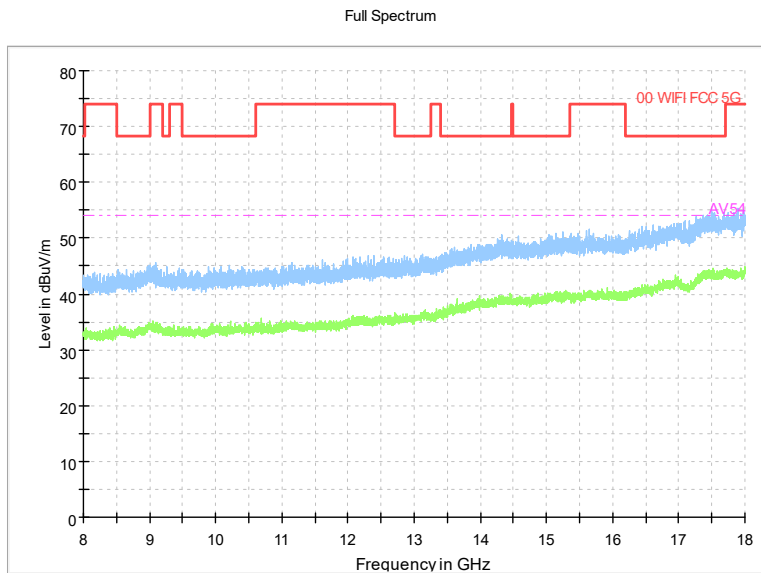

Carrier frequency (MHz): 7025
Channel No.:215

Frequency Range: 30MHz -1GHz
Detector: QP mode

Modulation type: 802.11ax(HE80)

Frequency Range: 1GHz -8GHz
Detector: Av mode and PK mode
Modulation type: 802.11ax(HE80)

Frequency Range: 8GHz -18GHz
Detector: Av mode and PK mode
Modulation type: 802.11ax(HE80)

Frequency Range: 18GHz -40GHz
Detector: Av mode and PK mode
Modulation type: 802.11ax(HE80)

Carrier frequency (MHz): 5985
Channel No.:15