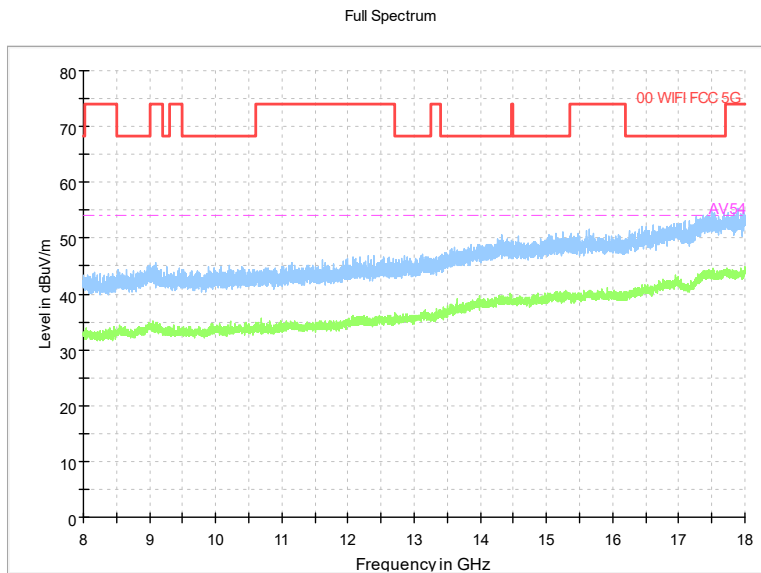

Carrier frequency (MHz): 6345
Channel No.:79

Frequency Range: 30MHz -1GHz
Detector: QP mode

Modulation type: 802.11ax(HE160)

Frequency Range: 1GHz -8GHz
Detector: Av mode and PK mode
Modulation type: 802.11ax(HE160)

Frequency Range: 8GHz -18GHz
Detector: Av mode and PK mode
Modulation type: 802.11ax(HE160)

Frequency Range: 18GHz -40GHz
Detector: Av mode and PK mode
Modulation type: 802.11ax(HE160)

Carrier frequency (MHz): 6505
Channel No.:111