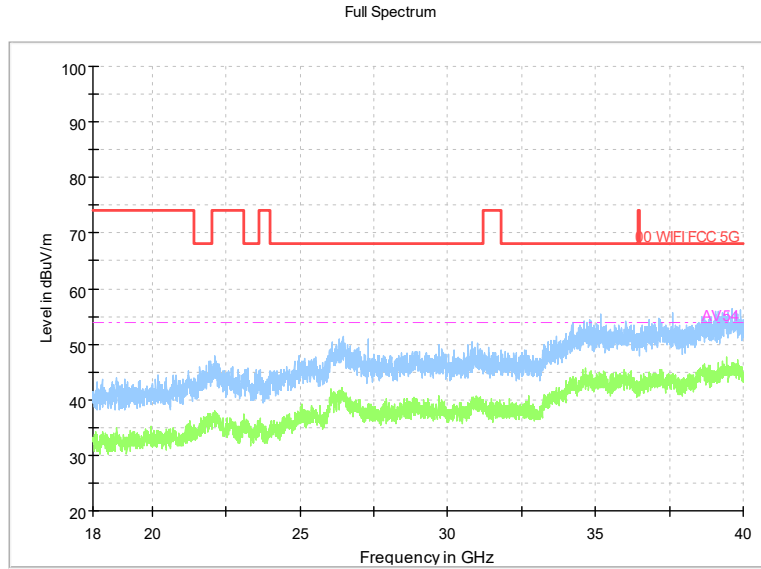

Carrier frequency (MHz): 6345
Channel No.:79

Frequency Range: 30MHz -1GHz
Detector: QP mode

Modulation type: 802.11ax(HE160)

Frequency Range: 1GHz -8GHz
Detector: Av mode and PK mode
Modulation type: 802.11ax(HE160)

Frequency Range: 8GHz -18GHz
Detector: Av mode and PK mode
Modulation type: 802.11ax(HE160)

Frequency Range: 18GHz -40GHz
Detector: Av mode and PK mode
Modulation type: 802.11ax(HE160)

Carrier frequency (MHz): 6505
Channel No.:111