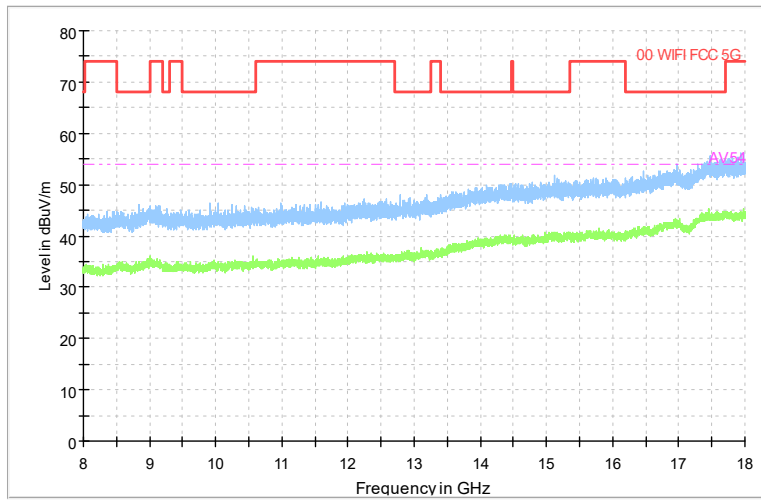

Full Spectrum

Comment

Frequency Range: 8GHz -18GHz
Detector: Av mode and PK mode
Test Mode: 802.11ax(HE20)