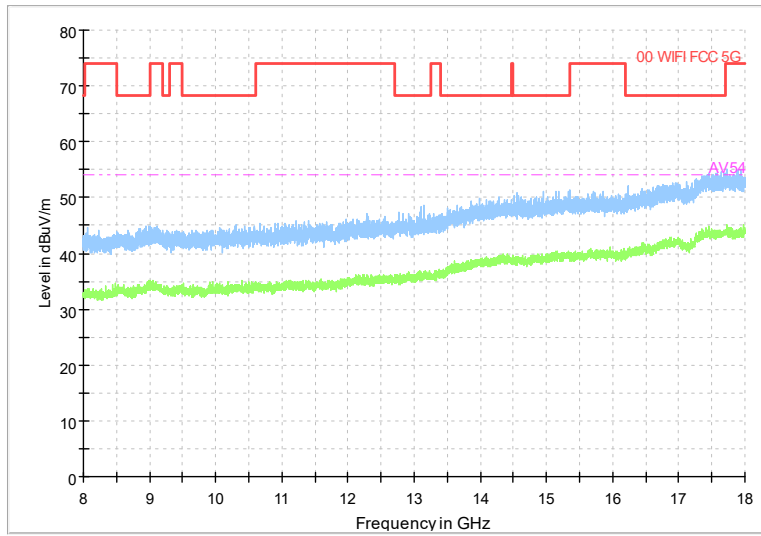

Carrier frequency (MHz): 6415
Channel No.:93

Frequency Range: 30MHz -1GHz
Detector: QP mode
Test Mode: 802.11a

Frequency Range: 1GHz -8GHz
Detector: Av mode and PK mode
Test Mode: 802.11a

Full Spectrum

Frequency Range: 8GHz -18GHz
Detector: Av mode and PK mode
Test Mode: 802.11a

Full Spectrum

Preview Result 2-AVG Preview Result 1-PK+
00 WIFI FCC 5G AV54

Comment

Frequency Range: 18GHz -40GHz
Detector: Av mode and PK mode
Test Mode: 802.11a

Carrier frequency (MHz): 6435
Channel No.97

Frequency Range: 30MHz -1GHz
Detector: QP mode
Modulation type: 802.11a

Frequency Range: 1GHz -8GHz
Detector: Av mode and PK mode
Modulation type: 802.11a

Full Spectrum

Frequency Range: 8GHz -18GHz
Detector: Av mode and PK mode
Modulation type: 802.11a