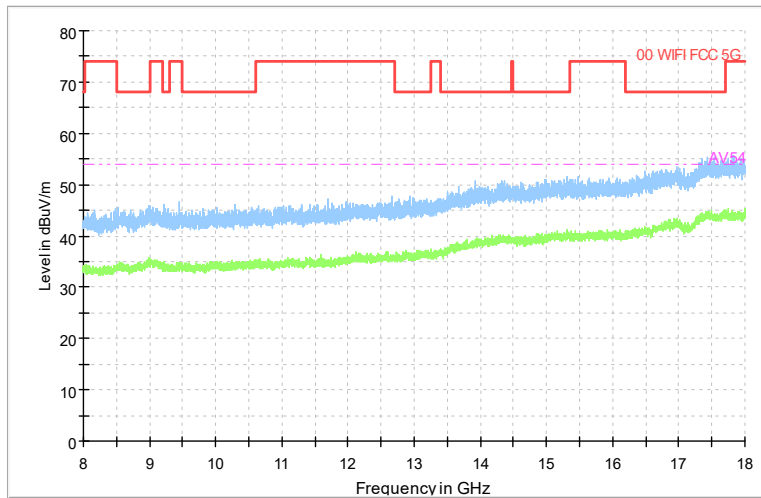

Full Spectrum

Comment

Frequency Range: 8GHz -18GHz
Detector: Av mode and PK mode
Modulation type: 802.11ax(HE20)