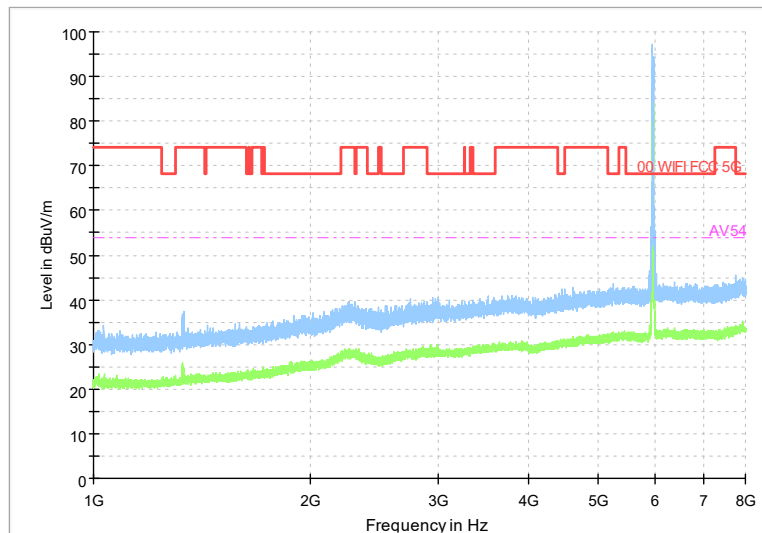

Frequency Range: 30MHz -1GHz
Detector: QP mode
Modulation type: 802.11a

Frequency Range: 1GHz -8GHz
Detector: Av mode and PK mode
Modulation type: 802.11a

Full Spectrum

Frequency Range: 8GHz -18GHz
Detector: Av mode and PK mode
Modulation type: 802.11a

Full Spectrum

Preview Result 2-AVG Preview Result 1-PK+
00 WIFI FCC 5G AV54

Comment

Frequency Range: 18GHz -40GHz
Detector: Av mode and PK mode
Modulation type: 802.11a

Partial RU(Tone26)
Carrier frequency (MHz): 5955
Channel No.:1

Full Spectrum

Frequency Range: 30MHz -1GHz
Detector: QP mode
Modulation type: 802.11ax(HE20)

Full Spectrum

Frequency Range: 1GHz -8GHz
Detector: Av mode and PK mode
Modulation type: 802.11ax(HE20)

Full Spectrum