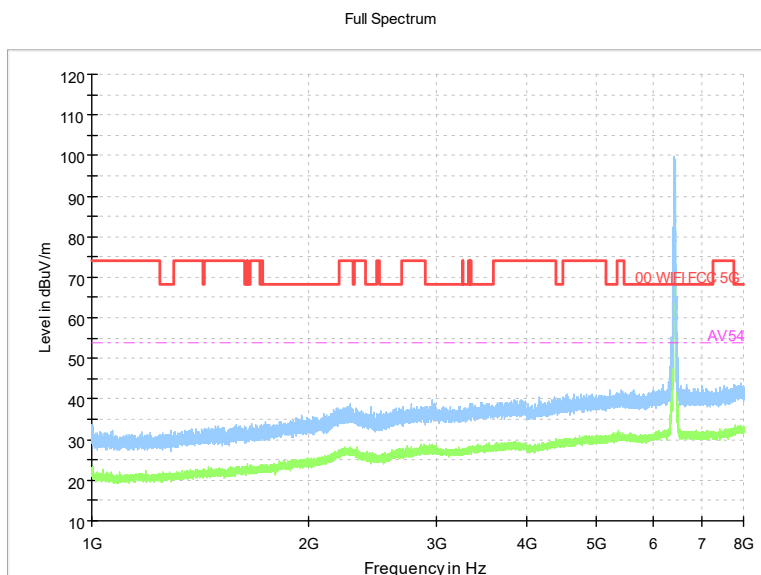

Frequency Range: 30MHz -1GHz
Detector: QP mode
Modulation type: 802.11a

Frequency Range: 1GHz -8GHz
Detector: Av mode and PK mode
Modulation type: 802.11a

Full Spectrum

Frequency Range: 8GHz -18GHz
Detector: Av mode and PK mode
Modulation type: 802.11a

Full Spectrum

Preview Result 2-AVG (Green line)
00 WIFI FCC 5G (Red line)
Preview Result 1-PK+ (Blue line)
AV54 (Magenta dashed line)

Comment

Frequency Range: 18GHz -40GHz
Detector: Av mode and PK mode
Modulation type: 802.11a

Carrier frequency (MHz): 6415
Channel No.:93

Frequency Range: 30MHz -1GHz
Detector: QP mode
Test Mode: 802.11a

Frequency Range: 1GHz -8GHz
Detector: Av mode and PK mode
Test Mode: 802.11a

Full Spectrum

Frequency Range: 8GHz -18GHz
Detector: Av mode and PK mode
Test Mode: 802.11a