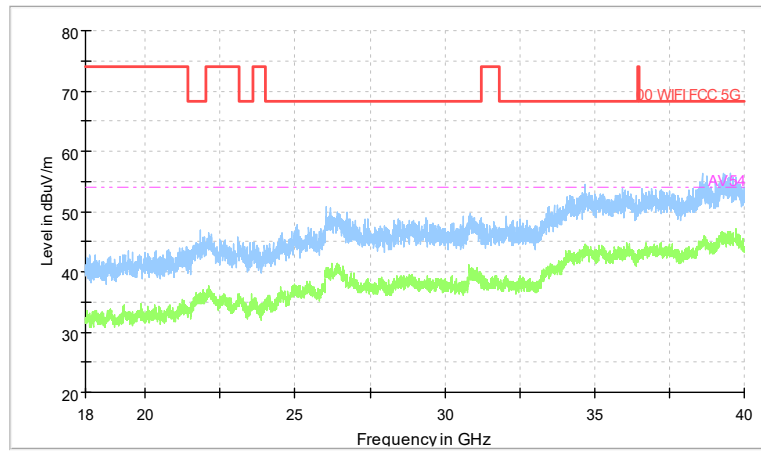

Full Spectrum

Preview Result 2-AVG Preview Result 1-PK+
00 WIFI FCC 5G AV54

Comment

Frequency Range: 18GHz -40GHz
Detector: Av mode and PK mode
Test Mode: 802.11a

Carrier frequency (MHz): 6435
Channel No.97

Frequency Range: 30MHz -1GHz
Detector: QP mode
Modulation type: 802.11a

Frequency Range: 1GHz -8GHz
Detector: Av mode and PK mode
Modulation type: 802.11a

Full Spectrum

Frequency Range: 8GHz -18GHz
Detector: Av mode and PK mode
Modulation type: 802.11a

Full Spectrum

Preview Result 2-AVG Preview Result 1-PK+
00 WIFI FCC 5G AV54

Comment

Frequency Range: 18GHz -40GHz
Detector: Av mode and PK mode
Modulation type: 802.11a

Carrier frequency (MHz): 6475
Channel No.:105