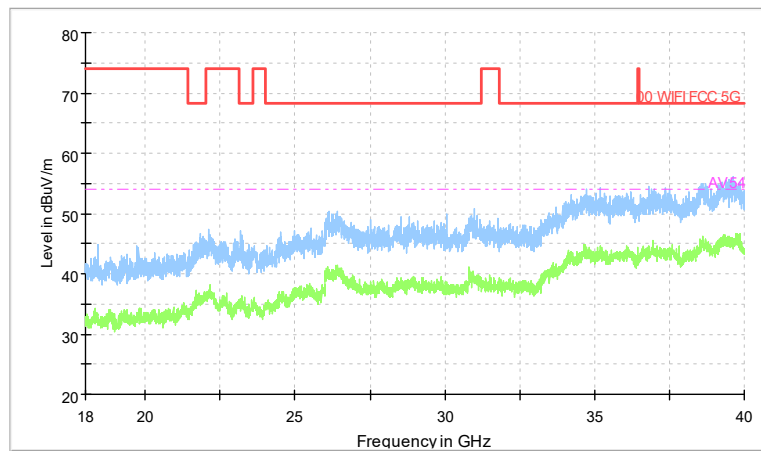

Full Spectrum

Preview Result 2-AVG Preview Result 1-PK+
00 WIFI FCC 5G AV54

Comment

Frequency Range: 18GHz -40GHz
Detector: Av mode and PK mode
Test Mode: 802.11a

Carrier frequency (MHz): 6535
Channel No.:117

Frequency Range: 30MHz -1GHz
Detector: QP mode
Modulation type: 802.11a

Frequency Range: 1GHz -8GHz
Detector: Av mode and PK mode
Modulation type: 802.11a

Full Spectrum

Frequency Range: 8GHz -18GHz
Detector: Av mode and PK mode
Modulation type: 802.11a

Full Spectrum

Preview Result 2-AVG Preview Result 1-PK+
00 WIFI FCC 5G AV54

Comment

Frequency Range: 18GHz -40GHz
Detector: Av mode and PK mode
Modulation type: 802.11a

Carrier frequency (MHz): 6695
Channel No.:149