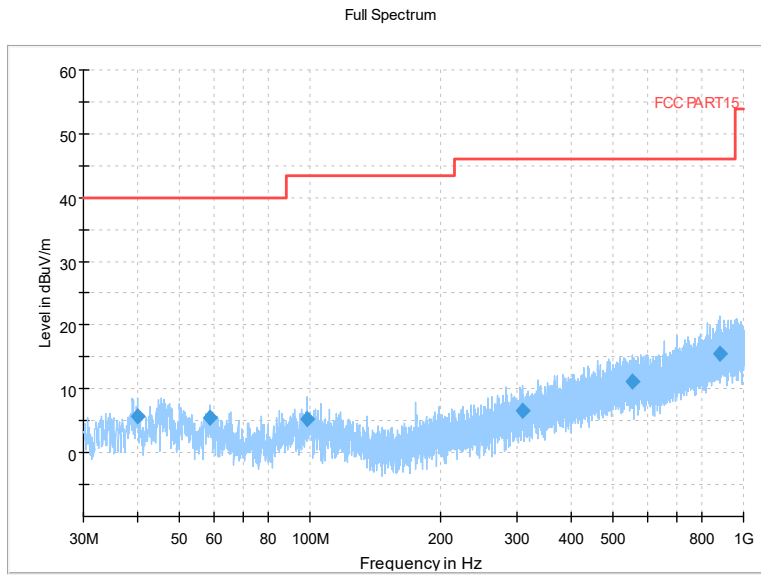

Full Spectrum

Preview Result 2-AVG Preview Result 1-PK+
00 WIFI FCC 5G AV54

Comment

Frequency Range: 18GHz -40GHz
Detector: Av mode and PK mode
Modulation type: 802.11a

Carrier frequency (MHz): 6475
Channel No.:105