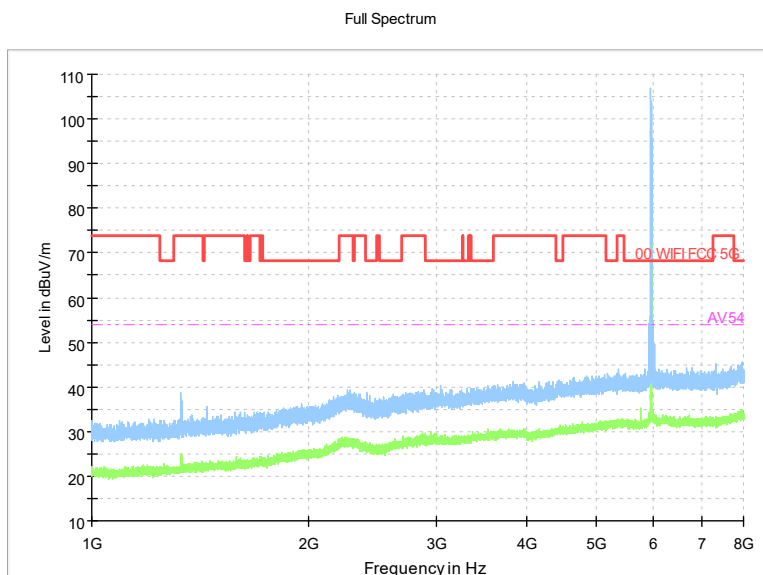

Frequency Range: 18GHz -40GHz
Detector: Av mode and PK mode
Test Mode: 802.11ax(HE20)

Carrier frequency (MHz): 7115
Channel No.:233

Frequency Range: 30MHz -1GHz
Detector: QP mode
Modulation type: 802.11ax(HE20)

Frequency Range: 1GHz -8GHz
Detector: Av mode and PK mode
Modulation type: 802.11ax(HE20)

Full Spectrum

Comment

Frequency Range: 8GHz -18GHz
Detector: Av mode and PK mode
Modulation type: 802.11ax(HE20)

Full Spectrum

Frequency Range: 18GHz -40GHz
Detector: Av mode and PK mode
Modulation type: 802.11ax(HE20)

Carrier frequency (MHz): 5965
Channel No.:3

Frequency Range: 30MHz -1GHz
Detector: QP mode
Test Mode: 802.11ax(HE40)