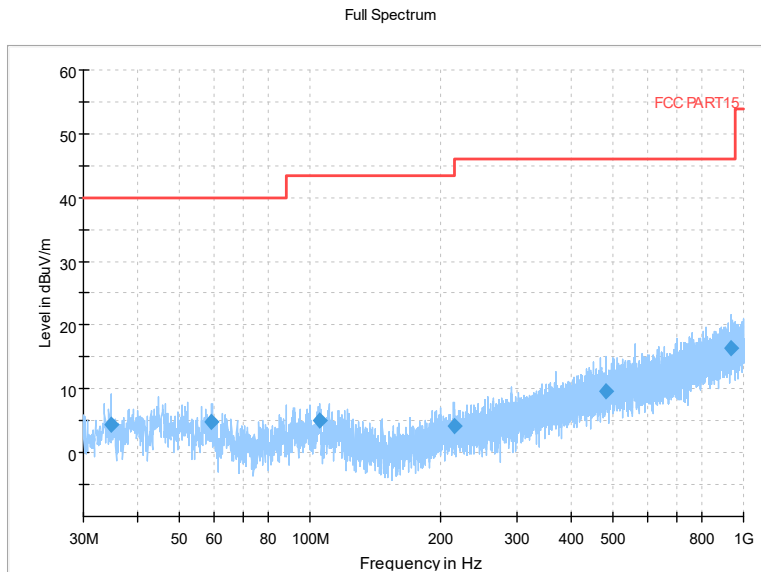

Comment

Frequency Range: 8GHz -18GHz
Detector: Av mode and PK mode
Test Mode: 802.11ax(HE20)

Full Spectrum

Frequency Range: 18GHz -40GHz
Detector: Av mode and PK mode
Test Mode: 802.11ax(HE20)

Carrier frequency (MHz): 6435
Channel No.97