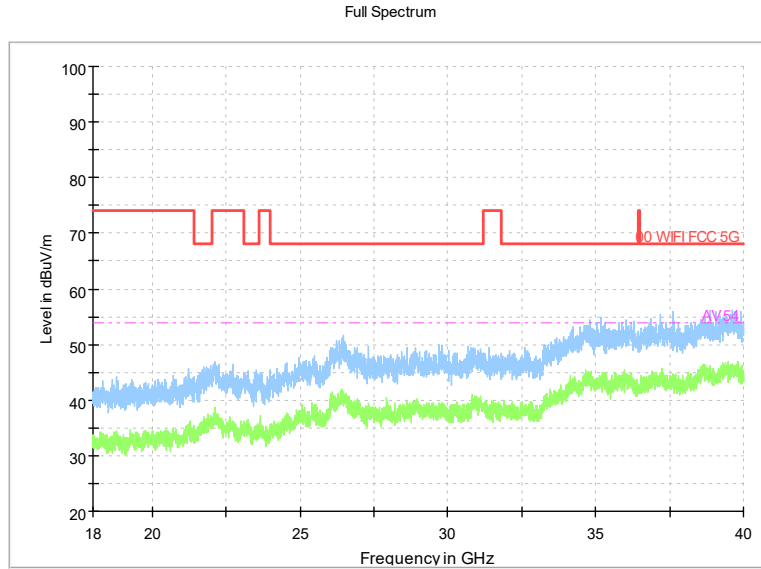

Frequency Range: 30MHz -1GHz
Detector: QP mode

Modulation type: 802.11ax(HE160)

Frequency Range: 1GHz -8GHz
Detector: Av mode and PK mode
Modulation type: 802.11ax(HE160)

Frequency Range: 8GHz -18GHz
Detector: Av mode and PK mode
Modulation type: 802.11ax(HE160)

Frequency Range: 18GHz -40GHz
Detector: Av mode and PK mode
Modulation type: 802.11ax(HE160)

Carrier frequency (MHz): 6665
Channel No.:143

Frequency Range: 30MHz -1GHz
Detector: QP mode

Test Mode: 802.11ax(HE160)