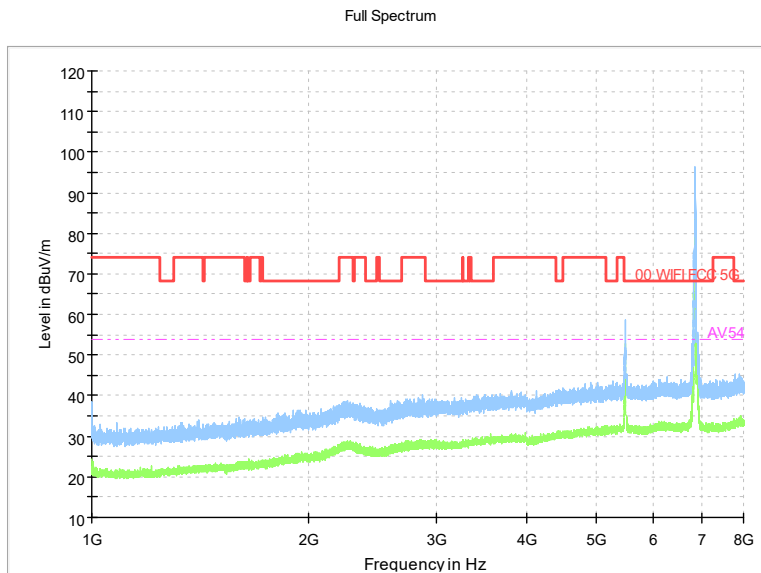

Frequency Range: 30MHz -1GHz
Detector: QP mode
Modulation type: 802.11a

Frequency Range: 1GHz -8GHz
Detector: Av mode and PK mode
Modulation type: 802.11a

Full Spectrum

Frequency Range: 8GHz -18GHz
Detector: Av mode and PK mode
Modulation type: 802.11a

Full Spectrum

Preview Result 2-AVG Preview Result 1-PK+
00 WIFI FCC 5G AV54

Comment

Frequency Range: 18GHz -40GHz
Detector: Av mode and PK mode
Modulation type: 802.11a

Carrier frequency (MHz): 6855
Channel No.:181

Frequency Range: 30MHz -1GHz
Detector: QP mode
Test Mode: 802.11a

Frequency Range: 1GHz -8GHz
Detector: Av mode and PK mode
Test Mode: 802.11a

Full Spectrum

Frequency Range: 8GHz -18GHz
Detector: Av mode and PK mode
Test Mode: 802.11a