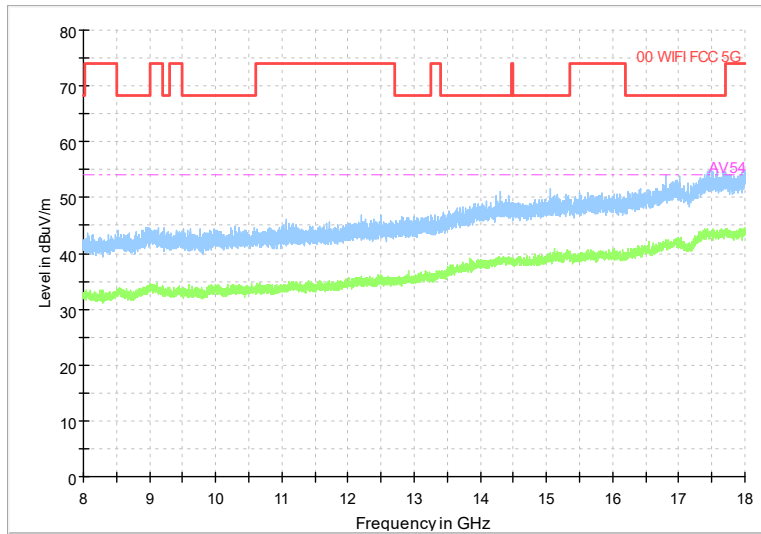

Frequency Range: 30MHz -1GHz
Detector: QP mode
Modulation type: 802.11a

Frequency Range: 1GHz -8GHz
Detector: Av mode and PK mode
Modulation type: 802.11a

Full Spectrum

Frequency Range: 8GHz -18GHz
Detector: Av mode and PK mode
Modulation type: 802.11a

Full Spectrum

Preview Result 2-AVG Preview Result 1-PK+
00 WIFI FCC 5G AV54

Comment

Frequency Range: 18GHz -40GHz
Detector: Av mode and PK mode
Modulation type: 802.11a

Carrier frequency (MHz): 6995
Channel No.:209

Frequency Range: 30MHz -1GHz
Detector: QP mode
Test Mode: 802.11a

Frequency Range: 1GHz -8GHz
Detector: Av mode and PK mode
Test Mode: 802.11a

Full Spectrum

Frequency Range: 8GHz -18GHz
Detector: Av mode and PK mode
Test Mode: 802.11a