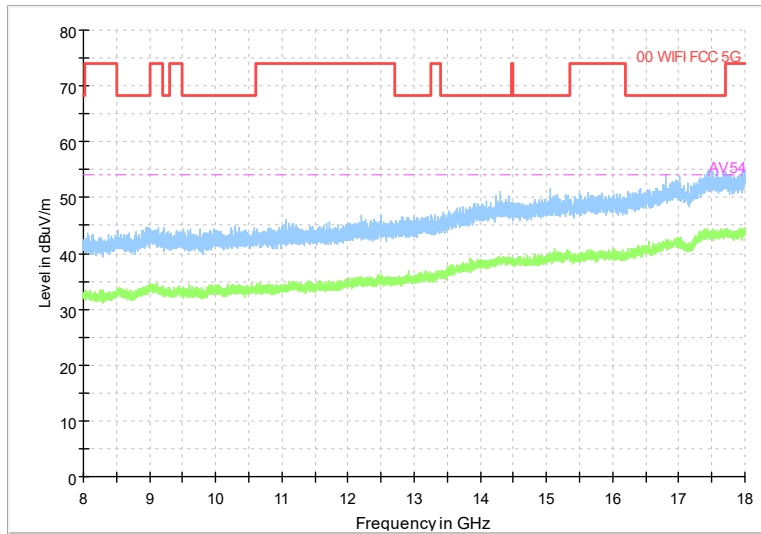

Frequency Range: 30MHz -1GHz
Detector: QP mode
Modulation type: 802.11a

Frequency Range: 1GHz -8GHz
Detector: Av mode and PK mode
Modulation type: 802.11a

Full Spectrum

Frequency Range: 8GHz -18GHz
Detector: Av mode and PK mode
Modulation type: 802.11a

Full Spectrum

Preview Result 2-AVG Preview Result 1-PK+
00 WIFI FCC 5G AV54

Comment

Frequency Range: 18GHz -40GHz
Detector: Av mode and PK mode
Modulation type: 802.11a

Carrier frequency (MHz): 6515
Channel No.:113

Frequency Range: 30MHz -1GHz
Detector: QP mode
Test Mode: 802.11a

Frequency Range: 1GHz -8GHz
Detector: Av mode and PK mode
Test Mode: 802.11a

Full Spectrum

Frequency Range: 8GHz -18GHz
Detector: Av mode and PK mode
Test Mode: 802.11a