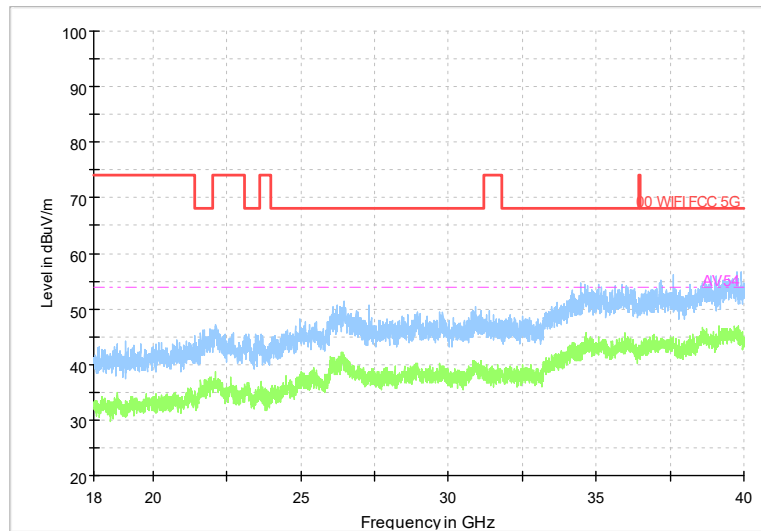

Full Spectrum

Preview Result 2-AVG Preview Result 1-PK+
00 WIFI FCC 5G AV54

Comment

Frequency Range: 18GHz -40GHz
Detector: Av mode and PK mode
Modulation type: 802.11a

Partial RU(Tone26)
Carrier frequency (MHz): 5955
Channel No.:1

Full Spectrum

Frequency Range: 30MHz -1GHz
Detector: QP mode
Modulation type: 802.11ax(HE20)

Full Spectrum

Frequency Range: 1GHz -8GHz
Detector: Av mode and PK mode
Modulation type: 802.11ax(HE20)

Full Spectrum

Comment

Frequency Range: 8GHz -18GHz
Detector: Av mode and PK mode
Modulation type: 802.11ax(HE20)

Full Spectrum

Frequency Range: 18GHz -40GHz
Detector: Av mode and PK mode
Modulation type: 802.11ax(HE20)