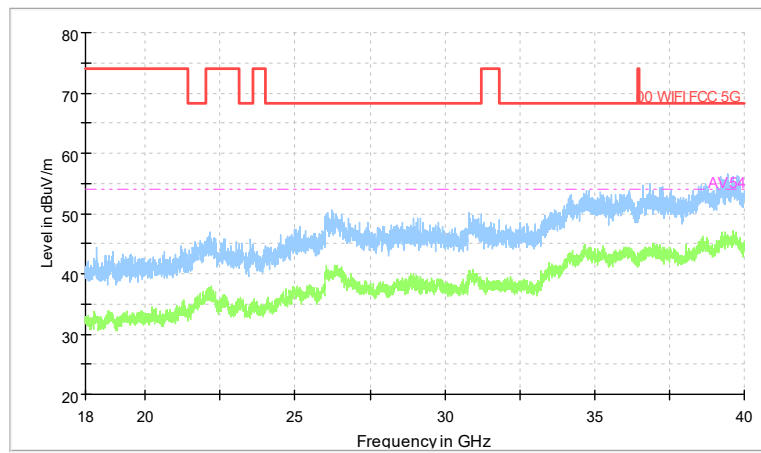

Full Spectrum

Preview Result 2-AVG Preview Result 1-PK+
00 WIFI FCC 5G AV54

Comment

Frequency Range: 18GHz -40GHz
Detector: Av mode and PK mode
Modulation type: 802.11a

Carrier frequency (MHz): 6695
Channel No.:149

Frequency Range: 30MHz -1GHz
Detector: QP mode
Modulation type: 802.11a

Frequency Range: 1GHz -8GHz
Detector: Av mode and PK mode
Modulation type: 802.11a

Full Spectrum

Frequency Range: 8GHz -18GHz
Detector: Av mode and PK mode
Modulation type: 802.11a

Full Spectrum

Preview Result 2-AVG Preview Result 1-PK+
00 WIFI FCC 5G AV54

Comment

Frequency Range: 18GHz -40GHz
Detector: Av mode and PK mode
Modulation type: 802.11a

Carrier frequency (MHz): 6855
Channel No.:181