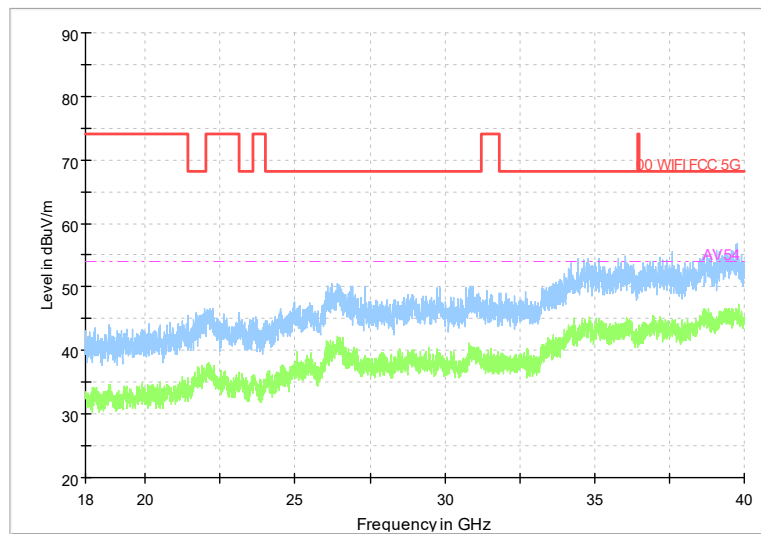

Comment

Frequency Range: 8GHz -18GHz
Detector: Av mode and PK mode
Test Mode: 802.11ax(HE20)

Full Spectrum

Frequency Range: 18GHz -40GHz
Detector: Av mode and PK mode
Test Mode: 802.11ax(HE20)

Carrier frequency (MHz): 6435
Channel No.97

Frequency Range: 30MHz -1GHz
Detector: QP mode
Modulation type: 802.11ax(HE20)

Frequency Range: 1GHz -8GHz
Detector: Av mode and PK mode
Modulation type: 802.11ax(HE20)

Full Spectrum

Comment

Frequency Range: 8GHz -18GHz
Detector: Av mode and PK mode
Modulation type: 802.11ax(HE20)

Full Spectrum

Frequency Range: 18GHz -40GHz
Detector: Av mode and PK mode
Modulation type: 802.11ax(HE20)

Carrier frequency (MHz): 6475
Channel No.:105

Frequency Range: 30MHz -1GHz
Detector: QP mode
Modulation type: 802.11ax(HE20)