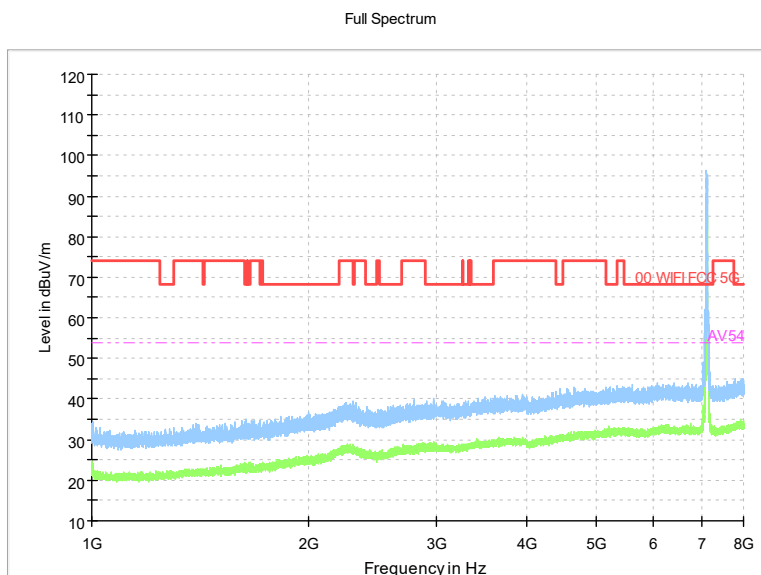

Frequency Range: 30MHz -1GHz
Detector: QP mode
Test Mode: 802.11a

Frequency Range: 1GHz -8GHz
Detector: Av mode and PK mode
Test Mode: 802.11a

Full Spectrum

Frequency Range: 8GHz -18GHz
Detector: Av mode and PK mode
Test Mode: 802.11a

Full Spectrum

Preview Result 2-AVG Preview Result 1-PK+
00 WIFI FCC 5G AV54

Comment

Frequency Range: 18GHz -40GHz
Detector: Av mode and PK mode
Test Mode: 802.11a

Carrier frequency (MHz): 7115
Channel No.:233

Frequency Range: 30MHz -1GHz
Detector: QP mode
Modulation type: 802.11a

Frequency Range: 1GHz -8GHz
Detector: Av mode and PK mode
Modulation type: 802.11a

Full Spectrum

Frequency Range: 8GHz -18GHz
Detector: Av mode and PK mode
Modulation type: 802.11a