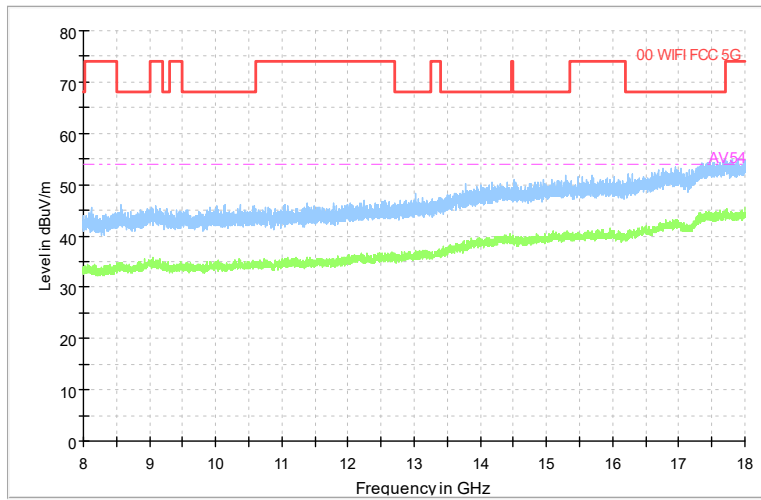

Full Spectrum

Comment

Frequency Range: 8GHz -18GHz
Detector: Av mode and PK mode
Modulation type: 802.11ax(HE20)