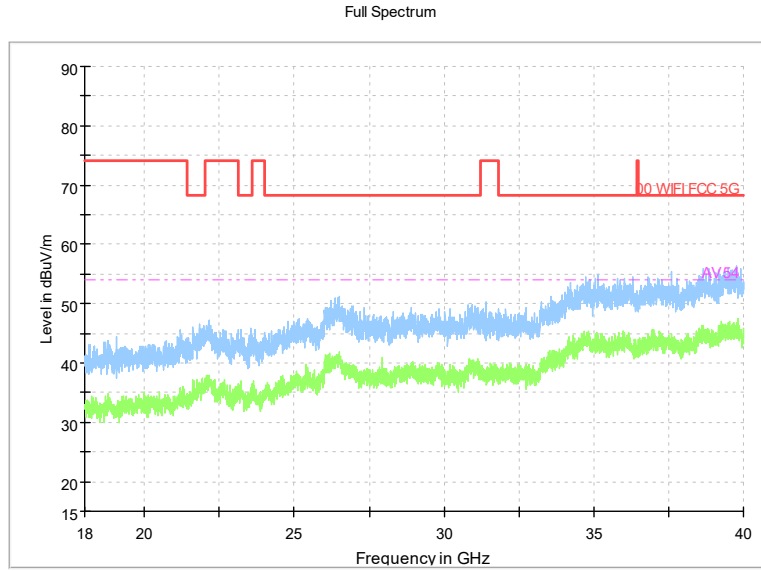

Carrier frequency (MHz): 6985
Channel No.:207

Frequency Range: 30MHz -1GHz
Detector: QP mode

Modulation type: 802.11ax(HE160)

Frequency Range: 1GHz -8GHz
Detector: Av mode and PK mode
Modulation type: 802.11ax(HE160)

Frequency Range: 8GHz -18GHz
Detector: Av mode and PK mode
Modulation type: 802.11ax(HE160)

Frequency Range: 18GHz -40GHz
Detector: Av mode and PK mode
Modulation type: 802.11ax(HE160)

Carrier frequency (MHz): 5955
Channel No.:1