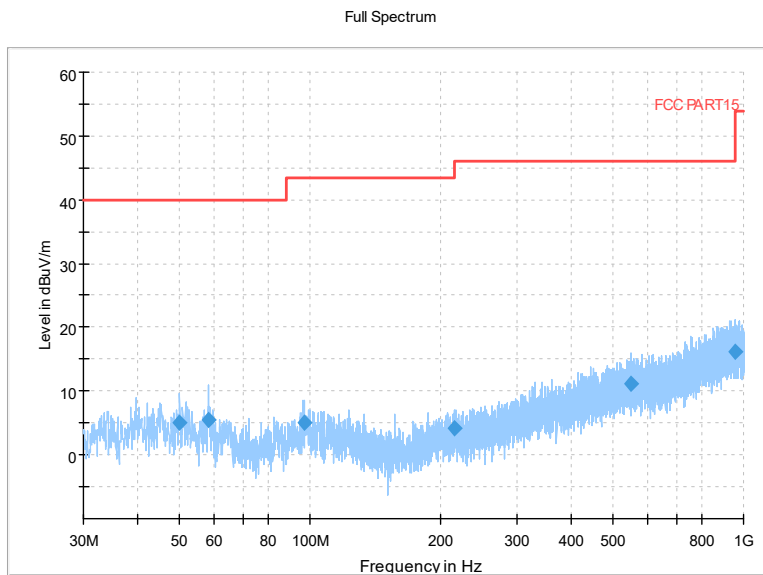

Frequency Range: 30MHz -1GHz
Detector: QP mode