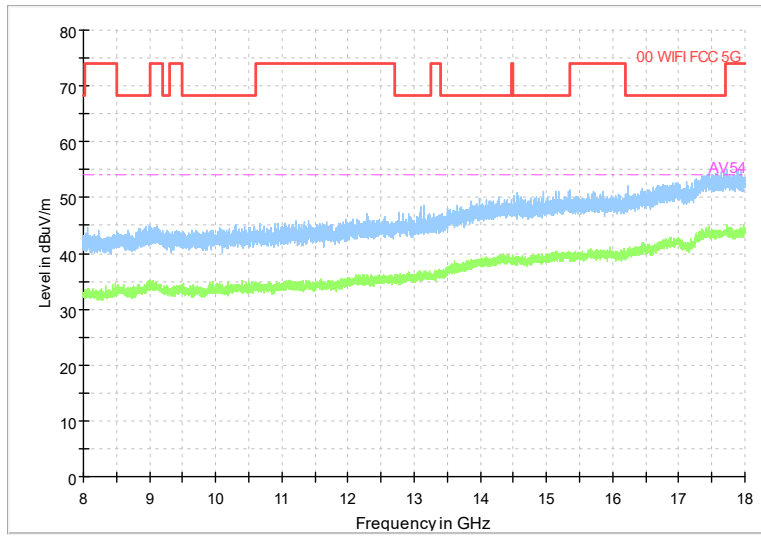

Full Spectrum

Preview Result 2-AVG (Green line)
00 WIFI FCC 5G (Red line)
Preview Result 1-PK+ (Blue line)
AV54 (Magenta dashed line)

Comment

Frequency Range: 18GHz -40GHz
Detector: Av mode and PK mode
Modulation type: 802.11a

Carrier frequency (MHz): 6415
Channel No.:93

Frequency Range: 30MHz -1GHz
Detector: QP mode
Test Mode: 802.11a

Frequency Range: 1GHz -8GHz
Detector: Av mode and PK mode
Test Mode: 802.11a

Full Spectrum

Frequency Range: 8GHz -18GHz
Detector: Av mode and PK mode
Test Mode: 802.11a

Full Spectrum

Preview Result 2-AVG Preview Result 1-PK+
00 WIFI FCC 5G AV54

Comment

Frequency Range: 18GHz -40GHz
Detector: Av mode and PK mode
Test Mode: 802.11a

Carrier frequency (MHz): 6435
Channel No.97