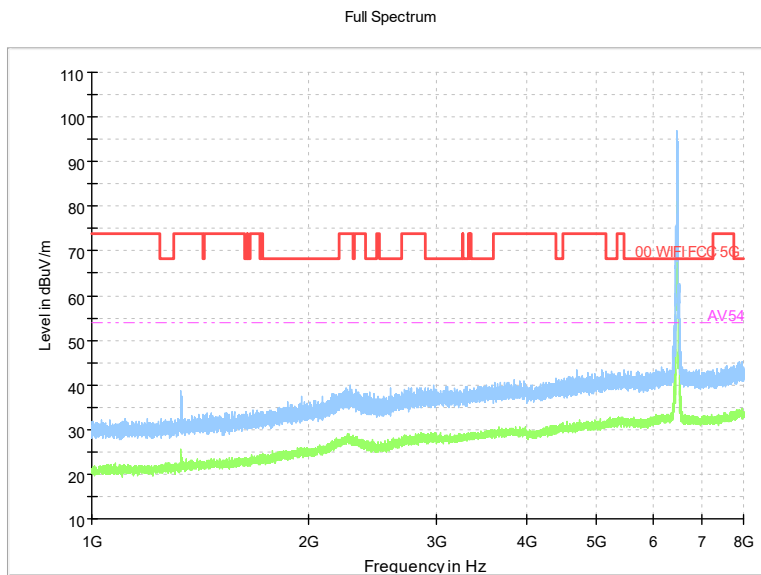

Frequency Range: 30MHz -1GHz
Detector: QP mode
Modulation type: 802.11ax(HE20)

Frequency Range: 1GHz -8GHz
Detector: Av mode and PK mode
Modulation type: 802.11ax(HE20)

Full Spectrum

Comment

Frequency Range: 8GHz -18GHz
Detector: Av mode and PK mode
Modulation type: 802.11ax(HE20)

Full Spectrum

Frequency Range: 18GHz -40GHz
Detector: Av mode and PK mode
Modulation type: 802.11ax(HE20)

Carrier frequency (MHz): 6475
Channel No.:105

Frequency Range: 30MHz -1GHz
Detector: QP mode
Modulation type: 802.11ax(HE20)

Frequency Range: 1GHz -8GHz
Detector: Av mode and PK mode
Modulation type: 802.11ax(HE20)

Full Spectrum

Comment

Frequency Range: 8GHz -18GHz
Detector: Av mode and PK mode
Modulation type: 802.11ax(HE20)

Full Spectrum