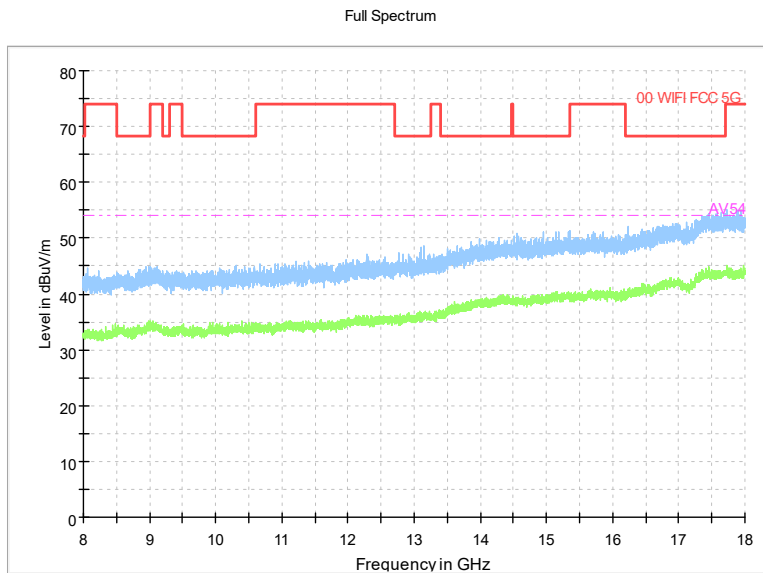

Frequency Range: 8GHz -18GHz
Detector: Av mode and PK mode
Test Mode: 802.11ax(HE160)