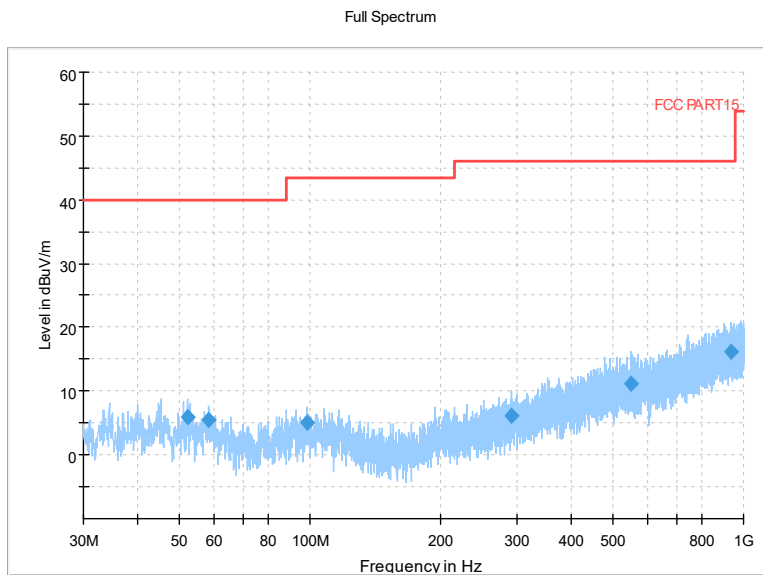

Frequency Range: 30MHz -1GHz
Detector: QP mode