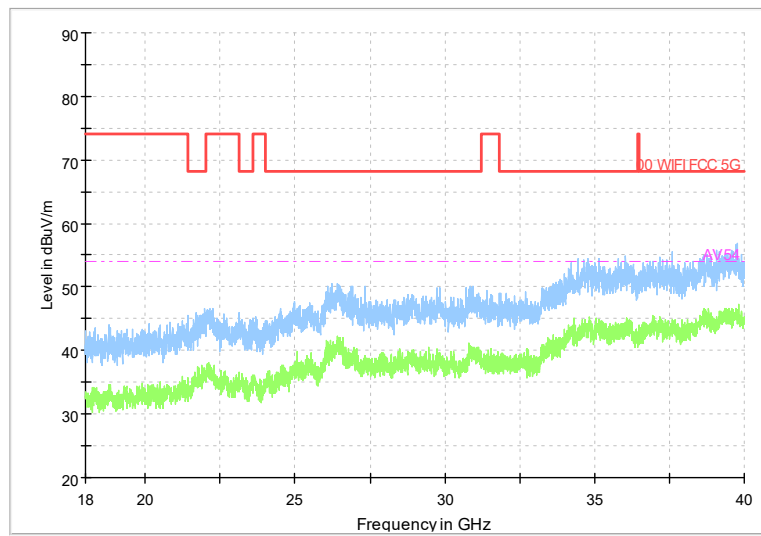

Frequency Range: 18GHz -40GHz
Detector: Av mode and PK mode
Modulation type: 802.11ax(HE20)

Carrier frequency (MHz): 6695
Channel No.:149

Frequency Range: 30MHz -1GHz
Detector: QP mode
Modulation type: 802.11ax(HE20)

Frequency Range: 1GHz -8GHz
Detector: Av mode and PK mode
Modulation type: 802.11ax(HE20)

Full Spectrum

Comment

Frequency Range: 8GHz -18GHz
Detector: Av mode and PK mode
Modulation type: 802.11ax(HE20)

Full Spectrum

Frequency Range: 18GHz -40GHz
Detector: Av mode and PK mode
Modulation type: 802.11ax(HE20)

Carrier frequency (MHz): 6855
Channel No.:181

Frequency Range: 30MHz -1GHz
Detector: QP mode
Test Mode: 802.11ax(HE20)