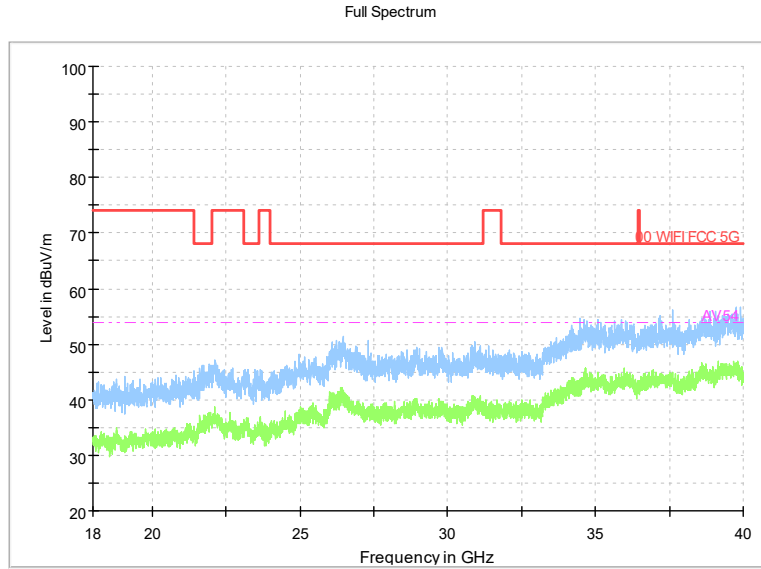

Frequency Range: 18GHz -40GHz
Detector: Av mode and PK mode
Modulation type: 802.11ax(HE160)

Carrier frequency (MHz): 6185
Channel No.:47

Frequency Range: 30MHz -1GHz
Detector: QP mode

Test Mode: 802.11ax(HE160)

Frequency Range: 1GHz -8GHz
Detector: Av mode and PK mode
Test Mode: 802.11ax(HE160)

Frequency Range: 8GHz -18GHz
Detector: Av mode and PK mode
Test Mode: 802.11ax(HE160)

Frequency Range: 18GHz -40GHz
Detector: Av mode and PK mode
Test Mode: 802.11ax(HE160)