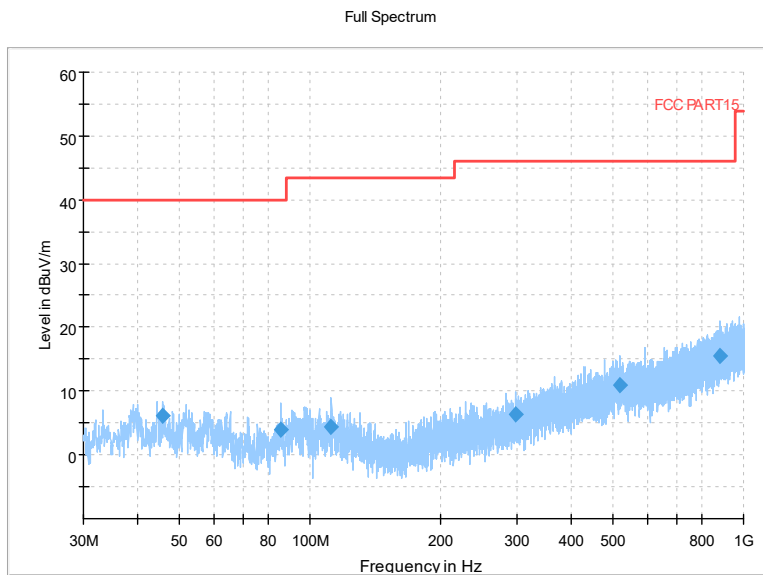

Frequency Range: 30MHz -1GHz
Detector: QP mode