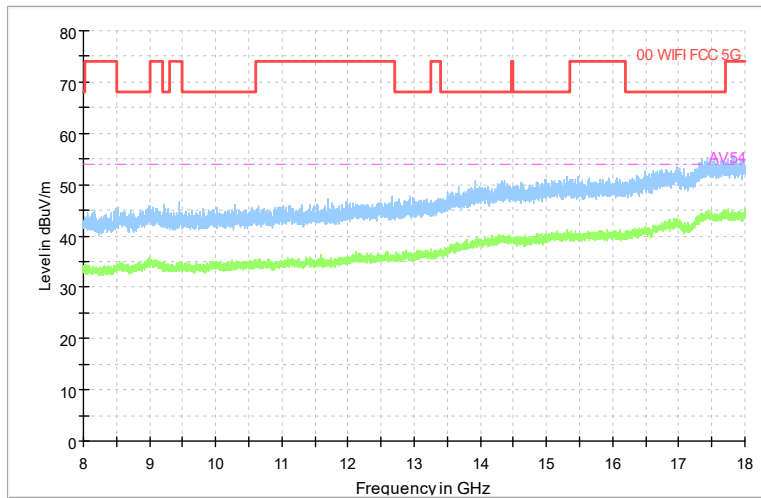

Full Spectrum

Preview Result 2-AVG Preview Result 1-PK+
00 WIFI FCC 5G AV54

Comment

Frequency Range: 18GHz -40GHz
Detector: Av mode and PK mode
Modulation type: 802.11a

Partial RU(Tone26)
Carrier frequency (MHz): 5955
Channel No.:1

Full Spectrum

Frequency Range: 30MHz -1GHz
Detector: QP mode
Modulation type: 802.11ax(HE20)

Full Spectrum

Frequency Range: 1GHz -8GHz
Detector: Av mode and PK mode
Modulation type: 802.11ax(HE20)

Full Spectrum

Comment

Frequency Range: 8GHz -18GHz
Detector: Av mode and PK mode
Modulation type: 802.11ax(HE20)

Full Spectrum

Frequency Range: 18GHz -40GHz
Detector: Av mode and PK mode
Modulation type: 802.11ax(HE20)