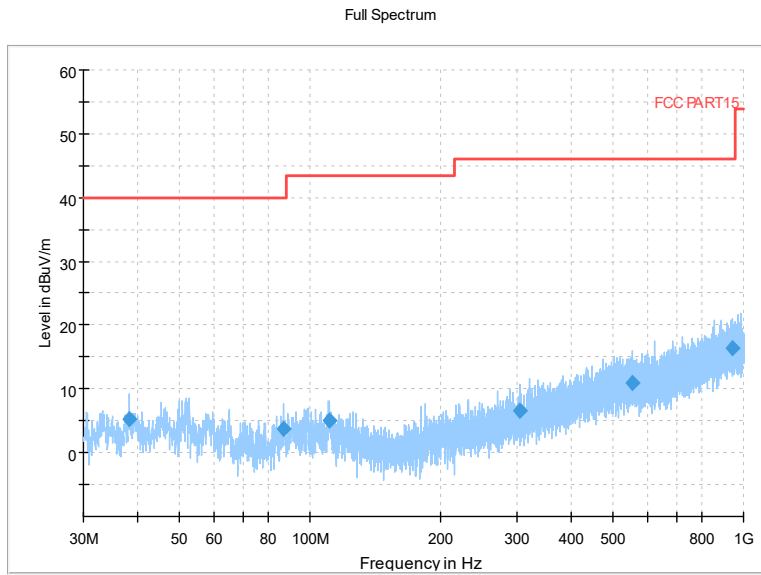

Carrier frequency (MHz): 6535
Channel No.:117

Frequency Range: 30MHz -1GHz
Detector: QP mode
Modulation type: 802.11ax(HE20)