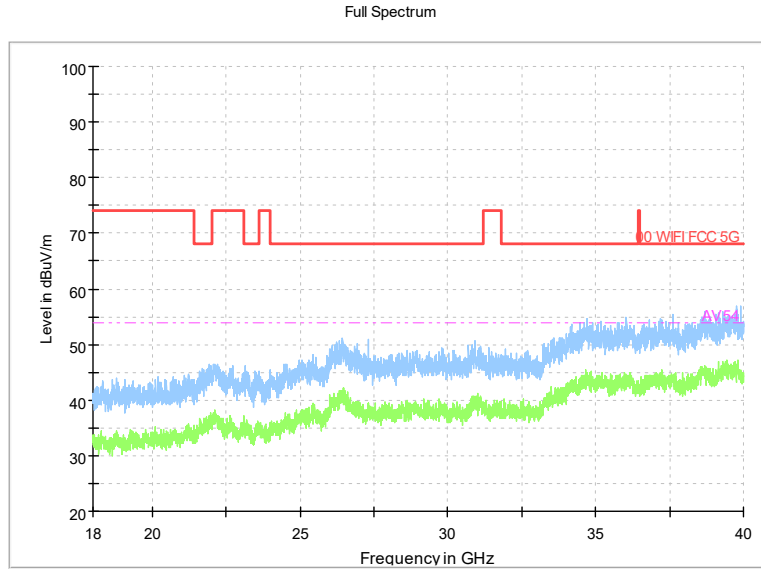

Carrier frequency (MHz): 7025
Channel No.:215

Frequency Range: 30MHz -1GHz
Detector: QP mode

Modulation type: 802.11ax(HE80)

Frequency Range: 1GHz -8GHz
Detector: Av mode and PK mode
Modulation type: 802.11ax(HE80)

Frequency Range: 8GHz -18GHz
Detector: Av mode and PK mode
Modulation type: 802.11ax(HE80)

Frequency Range: 18GHz -40GHz
Detector: Av mode and PK mode
Modulation type: 802.11ax(HE80)

Carrier frequency (MHz): 5985
Channel No.:15