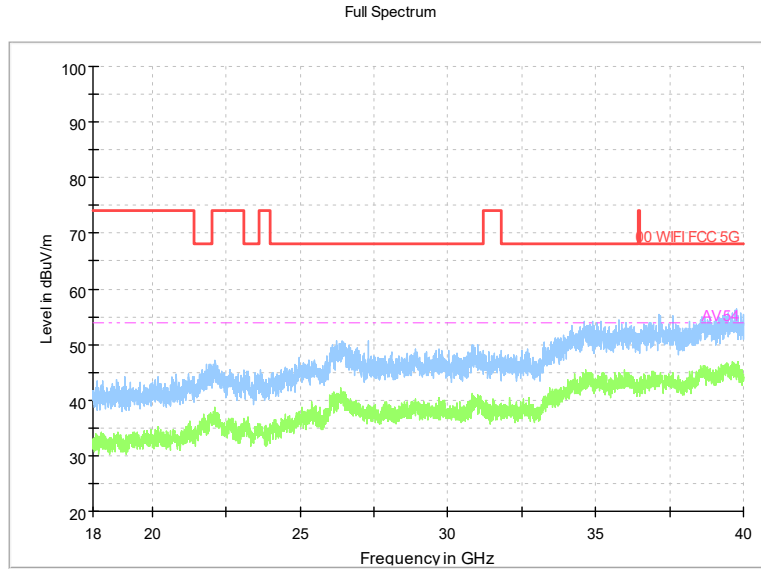

Frequency Range: 30MHz -1GHz
Detector: QP mode

Modulation type: 802.11ax(HE160)

Frequency Range: 1GHz -8GHz
Detector: Av mode and PK mode
Modulation type: 802.11ax(HE160)

Frequency Range: 8GHz -18GHz
Detector: Av mode and PK mode
Modulation type: 802.11ax(HE160)

Frequency Range: 18GHz -40GHz
Detector: Av mode and PK mode
Modulation type: 802.11ax(HE160)

Carrier frequency (MHz): 6185
Channel No.:47

Frequency Range: 30MHz -1GHz
Detector: QP mode

Test Mode: 802.11ax(HE160)