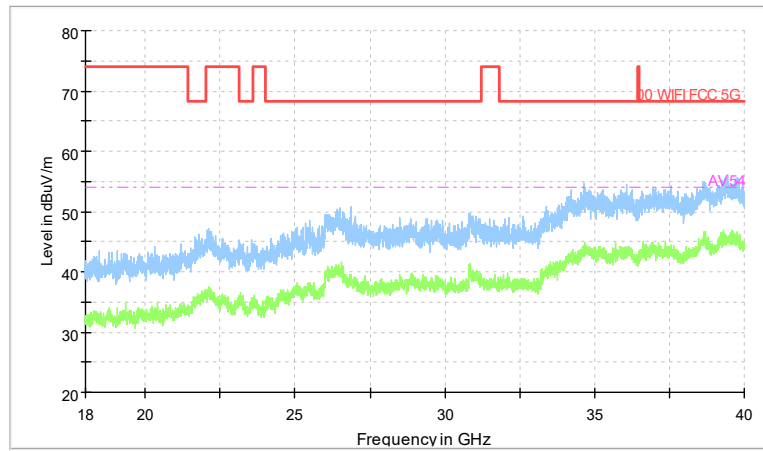

Full Spectrum

Preview Result 2-AVG Preview Result 1-PK+
00 WIFI FCC 5G AV54

Comment

Frequency Range: 18GHz -40GHz
Detector: Av mode and PK mode
Test Mode: 802.11a

Carrier frequency (MHz): 6895
Channel No.:189

Frequency Range: 30MHz -1GHz
Detector: QP mode
Modulation type: 802.11a

Frequency Range: 1GHz -8GHz
Detector: Av mode and PK mode
Modulation type: 802.11a

Full Spectrum

Frequency Range: 8GHz -18GHz
Detector: Av mode and PK mode
Modulation type: 802.11a

Full Spectrum

Preview Result 2-AVG Preview Result 1-PK+
00 WIFI FCC 5G AV54

Comment

Frequency Range: 18GHz -40GHz
Detector: Av mode and PK mode
Modulation type: 802.11a

Carrier frequency (MHz): 6995
Channel No.:209