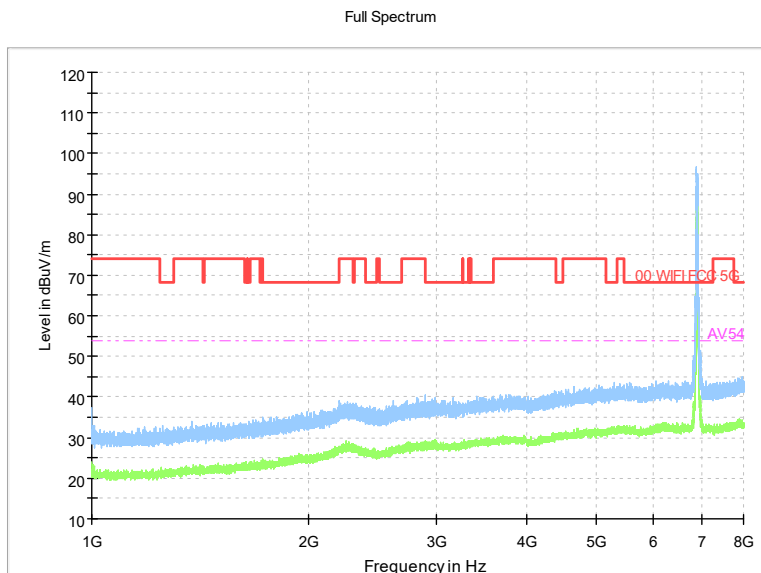

Frequency Range: 30MHz -1GHz
Detector: QP mode
Test Mode: 802.11a

Frequency Range: 1GHz -8GHz
Detector: Av mode and PK mode
Test Mode: 802.11a

Full Spectrum

Frequency Range: 8GHz -18GHz
Detector: Av mode and PK mode
Test Mode: 802.11a

Full Spectrum

Preview Result 2-AVG Preview Result 1-PK+
00 WIFI FCC 5G AV54

Comment

Frequency Range: 18GHz -40GHz
Detector: Av mode and PK mode
Test Mode: 802.11a

Carrier frequency (MHz): 6895
Channel No.:189

Frequency Range: 30MHz -1GHz
Detector: QP mode
Modulation type: 802.11a

Frequency Range: 1GHz -8GHz
Detector: Av mode and PK mode
Modulation type: 802.11a

Full Spectrum

Frequency Range: 8GHz -18GHz
Detector: Av mode and PK mode
Modulation type: 802.11a