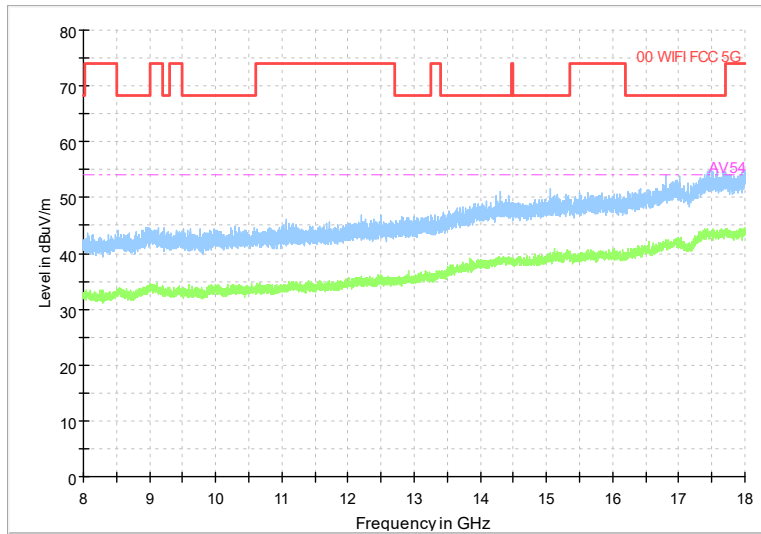

Full Spectrum

Preview Result 2-AVG Preview Result 1-PK+
00 WIFI FCC 5G AV54

Comment

Frequency Range: 18GHz -40GHz
Detector: Av mode and PK mode
Test Mode: 802.11a

Carrier frequency (MHz): 6535
Channel No.:117

Frequency Range: 30MHz -1GHz
Detector: QP mode
Modulation type: 802.11a

Frequency Range: 1GHz -8GHz
Detector: Av mode and PK mode
Modulation type: 802.11a

Full Spectrum

Frequency Range: 8GHz -18GHz
Detector: Av mode and PK mode
Modulation type: 802.11a