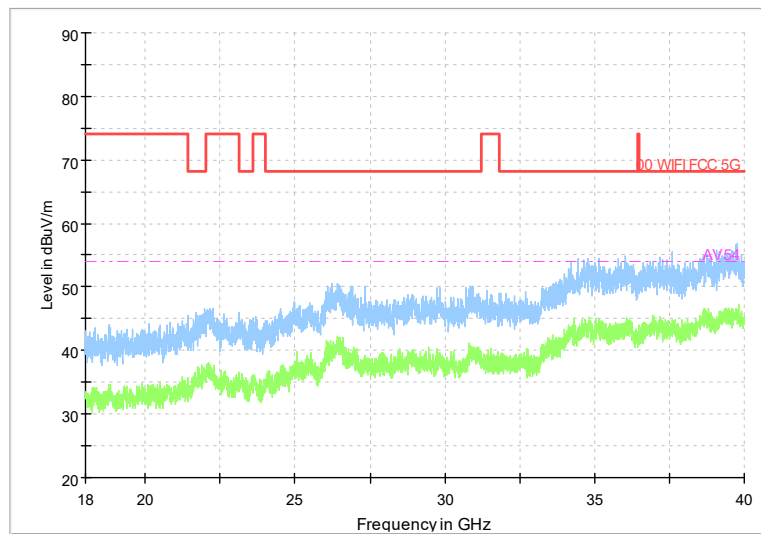

Frequency Range: 1GHz -8GHz
Detector: Av mode and PK mode
Modulation type: 802.11ax(HE20)

Full Spectrum

Comment

Frequency Range: 8GHz -18GHz
Detector: Av mode and PK mode
Modulation type: 802.11ax(HE20)

Full Spectrum

Frequency Range: 18GHz -40GHz
Detector: Av mode and PK mode
Modulation type: 802.11ax(HE20)

Carrier frequency (MHz): 6695
Channel No.:149

Frequency Range: 30MHz -1GHz
Detector: QP mode
Modulation type: 802.11ax(HE20)