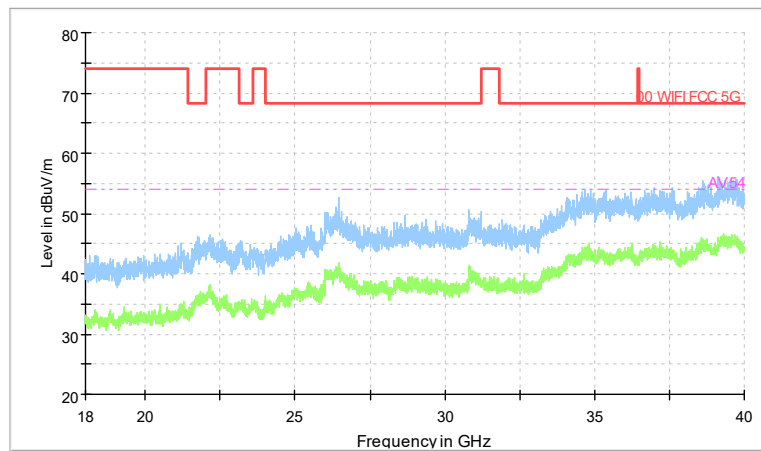

Full Spectrum

Preview Result 2-AVG Preview Result 1-PK+
00 WIFI FCC 5G AV54

Comment

Frequency Range: 18GHz -40GHz
Detector: Av mode and PK mode
Modulation type: 802.11a

Carrier frequency (MHz): 6515
Channel No.:113

Frequency Range: 30MHz -1GHz
Detector: QP mode
Test Mode: 802.11a

Frequency Range: 1GHz -8GHz
Detector: Av mode and PK mode
Test Mode: 802.11a

Full Spectrum

Frequency Range: 8GHz -18GHz
Detector: Av mode and PK mode
Test Mode: 802.11a

Full Spectrum

Preview Result 2-AVG Preview Result 1-PK+
00 WIFI FCC 5G AV54

Comment

Frequency Range: 18GHz -40GHz
Detector: Av mode and PK mode
Test Mode: 802.11a

Carrier frequency (MHz): 6535
Channel No.:117