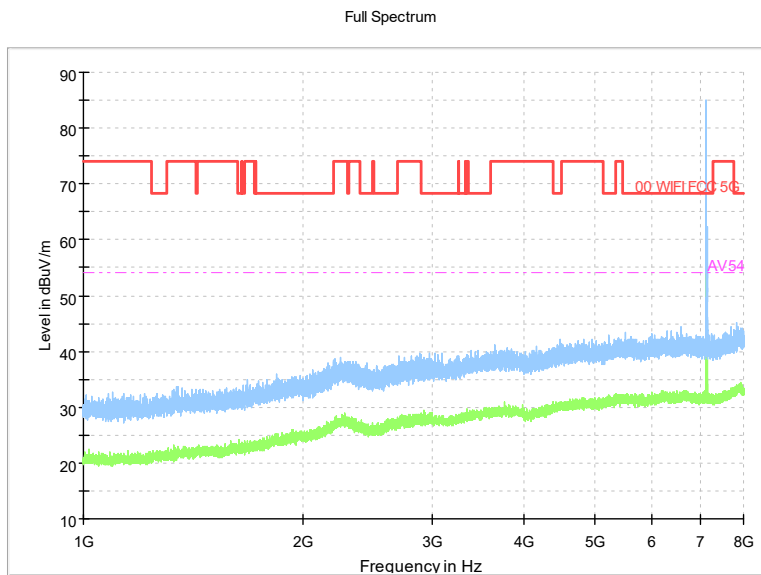

Frequency Range: 18GHz -40GHz
Detector: Av mode and PK mode
Modulation type: 802.11ax(HE20)

Carrier frequency (MHz): 6995
Channel No.:209

Frequency Range: 30MHz -1GHz
Detector: QP mode
Test Mode: 802.11ax(HE20)

Frequency Range: 1GHz -8GHz
Detector: Av mode and PK mode
Test Mode: 802.11ax(HE20)

Full Spectrum

Comment

Frequency Range: 8GHz -18GHz
Detector: Av mode and PK mode
Test Mode: 802.11ax(HE20)

Full Spectrum

Frequency Range: 18GHz -40GHz
Detector: Av mode and PK mode
Test Mode: 802.11ax(HE20)

Carrier frequency (MHz): 7115
Channel No.:233

Frequency Range: 30MHz -1GHz
Detector: QP mode
Modulation type: 802.11ax(HE20)