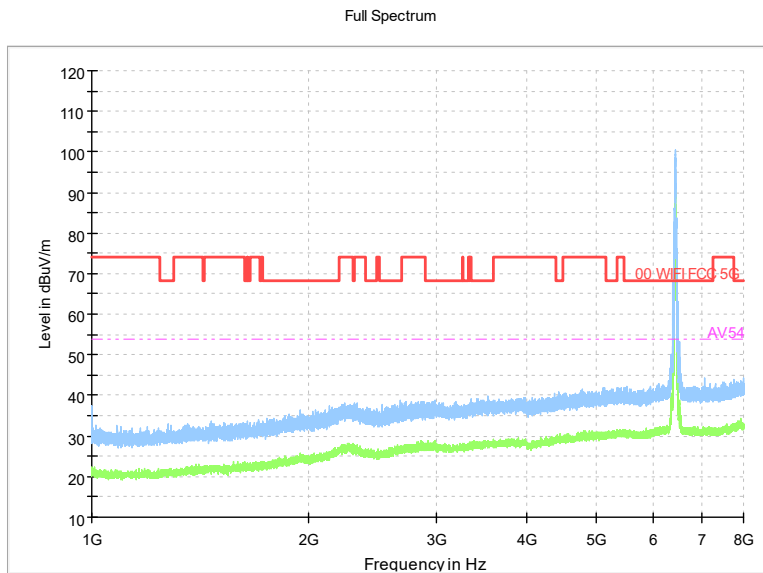

Carrier frequency (MHz): 6415
Channel No.:93

Frequency Range: 30MHz -1GHz
Detector: QP mode
Test Mode: 802.11a

Frequency Range: 1GHz -8GHz
Detector: Av mode and PK mode
Test Mode: 802.11a

Full Spectrum

Frequency Range: 8GHz -18GHz
Detector: Av mode and PK mode
Test Mode: 802.11a

Full Spectrum

Preview Result 2-AVG Preview Result 1-PK+
00 WIFI FCC 5G AV54

Comment

Frequency Range: 18GHz -40GHz
Detector: Av mode and PK mode
Test Mode: 802.11a

Carrier frequency (MHz): 6435
Channel No.97

Frequency Range: 30MHz -1GHz
Detector: QP mode
Modulation type: 802.11a

Frequency Range: 1GHz -8GHz
Detector: Av mode and PK mode
Modulation type: 802.11a

Full Spectrum

Frequency Range: 8GHz -18GHz
Detector: Av mode and PK mode
Modulation type: 802.11a