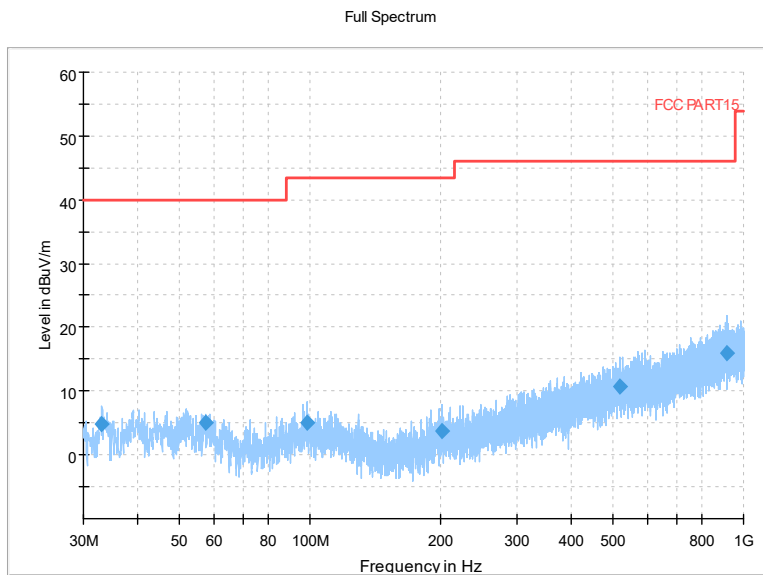

Frequency Range: 30MHz -1GHz
Detector: QP mode