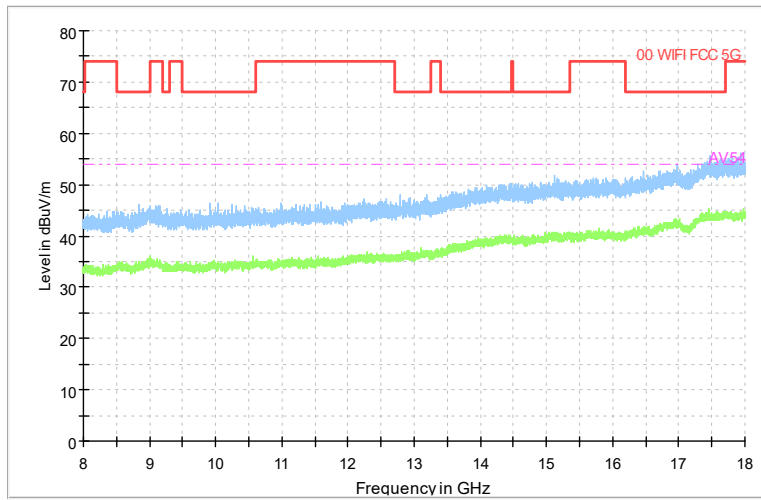

Full Spectrum

Comment

Frequency Range: 8GHz -18GHz
Detector: Av mode and PK mode
Modulation type: 802.11ax(HE20)