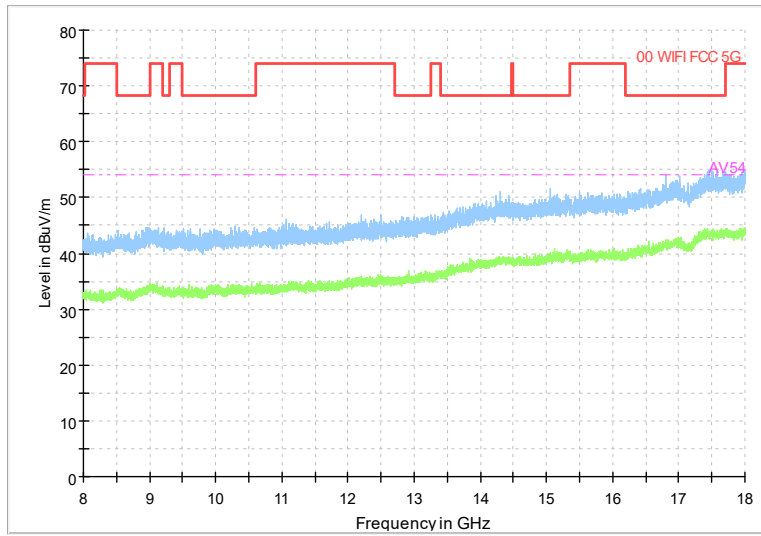

Full Spectrum

Preview Result 2-AVG Preview Result 1-PK+
00 WIFI FCC 5G AV54

Comment

Frequency Range: 18GHz -40GHz
Detector: Av mode and PK mode
Test Mode: 802.11a

Carrier frequency (MHz): 7115
Channel No.:233

Frequency Range: 30MHz -1GHz
Detector: QP mode
Modulation type: 802.11a

Frequency Range: 1GHz -8GHz
Detector: Av mode and PK mode
Modulation type: 802.11a

Full Spectrum

Frequency Range: 8GHz -18GHz
Detector: Av mode and PK mode
Modulation type: 802.11a