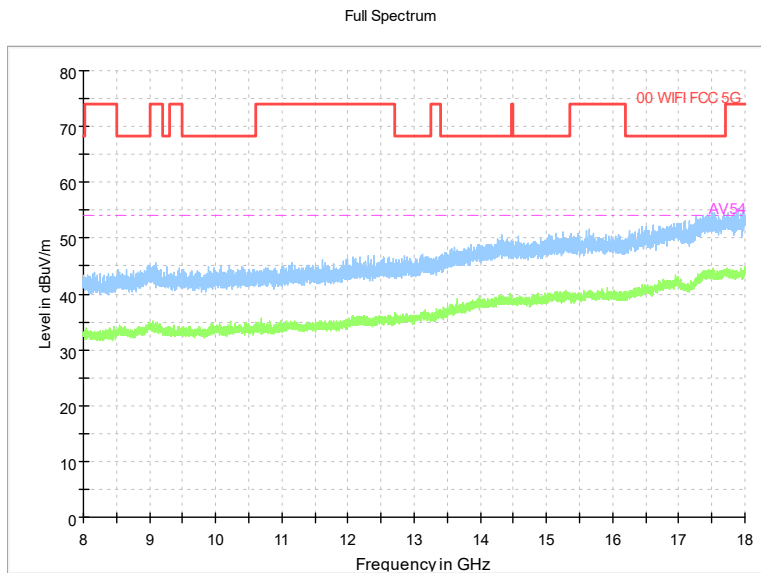

Frequency Range: 8GHz -18GHz
Detector: Av mode and PK mode
Test Mode: 802.11ax(HE160)