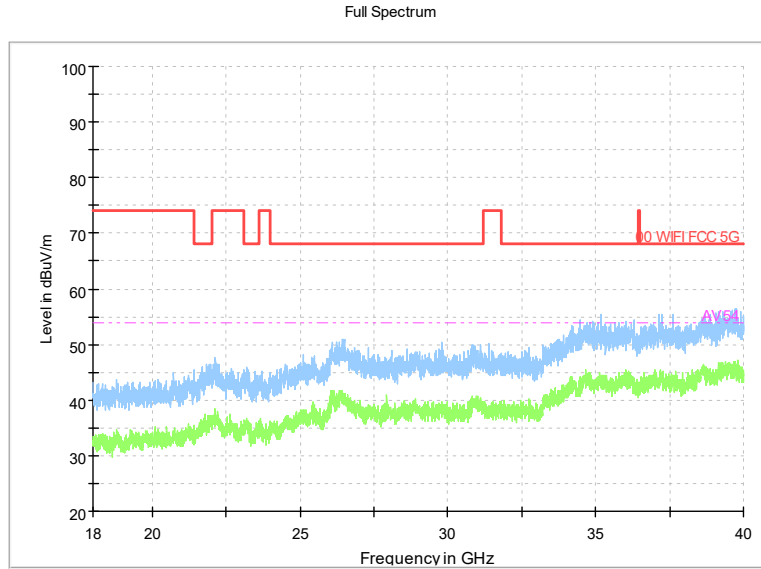

Modulation type: 802.11ax(HE80)

Frequency Range: 1GHz -8GHz
Detector: Av mode and PK mode
Modulation type: 802.11ax(HE80)

Frequency Range: 8GHz -18GHz
Detector: Av mode and PK mode
Modulation type: 802.11ax(HE80)

Frequency Range: 18GHz -40GHz
Detector: Av mode and PK mode
Modulation type: 802.11ax(HE80)

Carrier frequency (MHz): 6945
Channel No.:199

Frequency Range: 30MHz -1GHz
Detector: QP mode

Test Mode: 802.11ax(HE80)