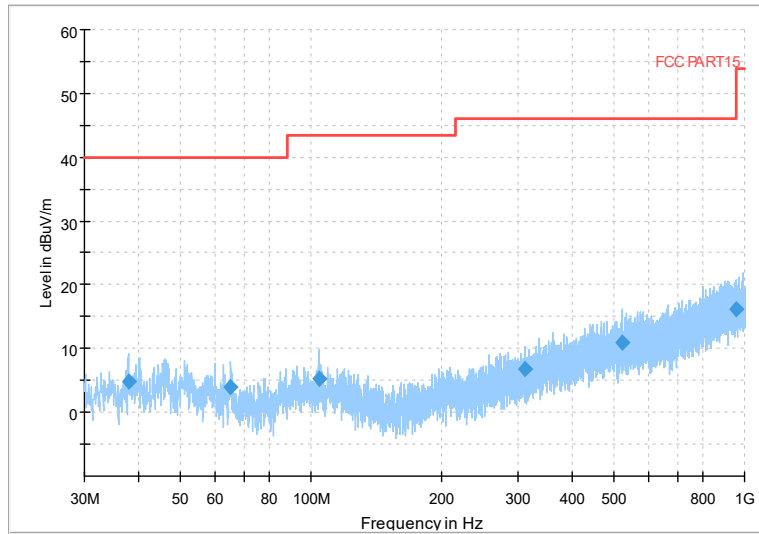

Channel No.:6

Full Spectrum

Frequency Range: 30MHz -1GHz
Detector: Detector: QP mode
Modulation type: 802.11n(HT40)