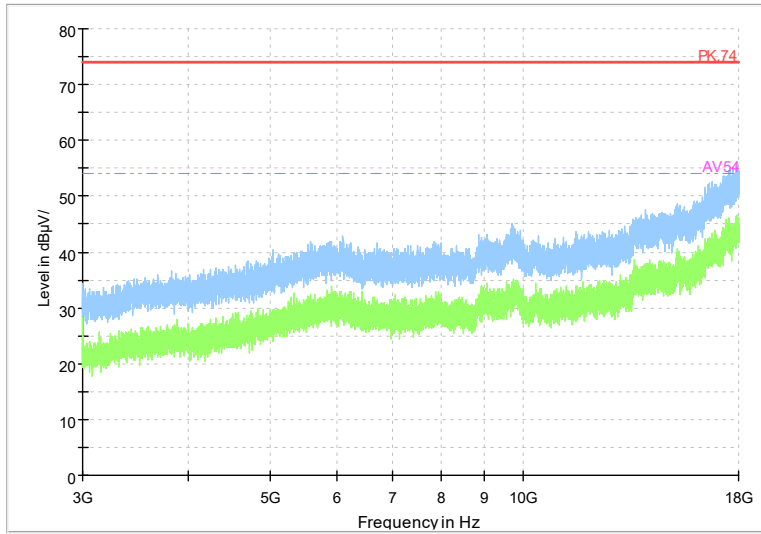

Full Spectrum

Frequency Range: 3GHz -18GHz
 Detector: Av mode and PK mode
 Modulation type: 802.11n(HT40)

Full Spectrum

Frequency Range: 18GHz -26GHz
 Detector: Av mode and PK mode
 Modulation type: 802.11n(HT40)

Full Spectrum

Frequency Range: 30MHz -1GHz
 Detector: Detector: QP mode
 Modulation type: 802.11 ax(HE40)

Full Spectrum

Frequency Range: 1GHz -3GHz
 Detector: Av mode and PK mode
 Modulation type: 802.11 ax(HE40)

Full Spectrum

Frequency Range: 3GHz -18GHz
 Detector: Av mode and PK mode
 Modulation type: 802.11 ax(HE40)

Full Spectrum

Frequency Range: 18GHz -26GHz
 Detector: Av mode and PK mode
 Modulation type: 802.11 ax(HE40)