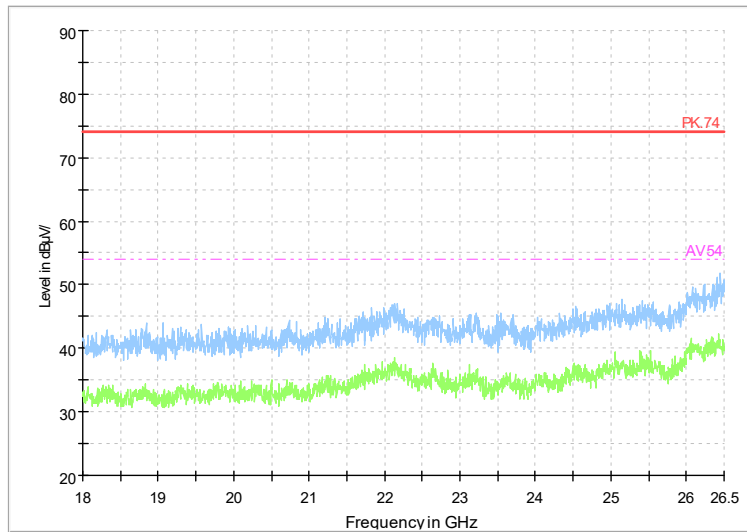

Full Spectrum

Frequency Range: 30MHz -1GHz
 Detector: Detector: QP mode
 Modulation type: 802.11 ax(HE20)

Full Spectrum

Frequency Range: 1GHz -3GHz
 Detector: Av mode and PK mode
 Modulation type: 802.11 ax(HE20)

Full Spectrum

Frequency Range: 3GHz -18GHz
Detector: Av mode and PK mode
Modulation type: 802.11 ax(HE20)

Full Spectrum

Frequency Range: 18GHz -26GHz
Detector: Av mode and PK mode
Modulation type: 802.11 ax(HE20)