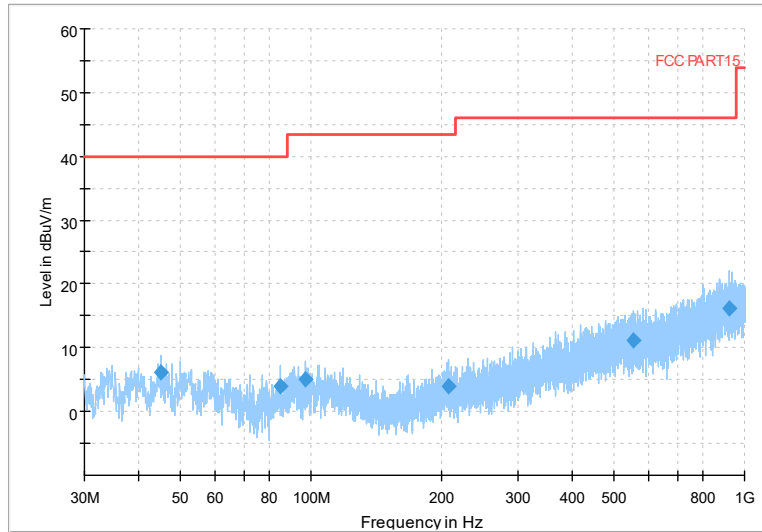

Full Spectrum

Frequency Range: 3GHz -18GHz
 Detector: Av mode and PK mode
 Modulation type: 802.11n(HT40)

Full Spectrum

Frequency Range: 18GHz -26GHz
 Detector: Av mode and PK mode
 Modulation type: 802.11n(HT40)

Full Spectrum

Frequency Range: 30MHz -1GHz
 Detector: Detector: QP mode
 Modulation type: 802.11 ax(HE40)

Full Spectrum

Frequency Range: 1GHz -3GHz
 Detector: Av mode and PK mode
 Modulation type: 802.11 ax(HE40)