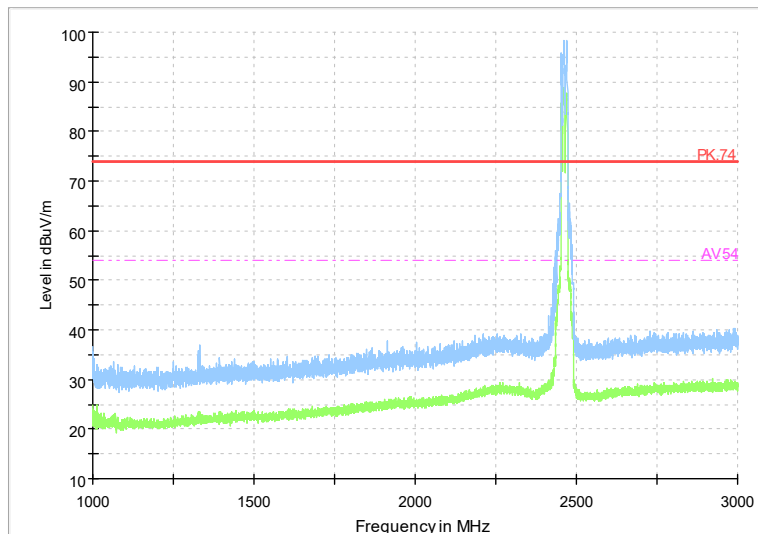

Full Spectrum

Frequency Range: 30MHz -1GHz
 Detector: Detector: QP mode
 Modulation type: 802.11 ax(HE20)

Full Spectrum

Frequency Range: 1GHz -3GHz
 Detector: Av mode and PK mode
 Modulation type: 802.11 ax(HE20)

Full Spectrum

Frequency Range: 3GHz -18GHz
Detector: Av mode and PK mode
Modulation type: 802.11 ax(HE20)

Full Spectrum

Frequency Range: 18GHz -26GHz
Detector: Av mode and PK mode
Modulation type: 802.11 ax(HE20)