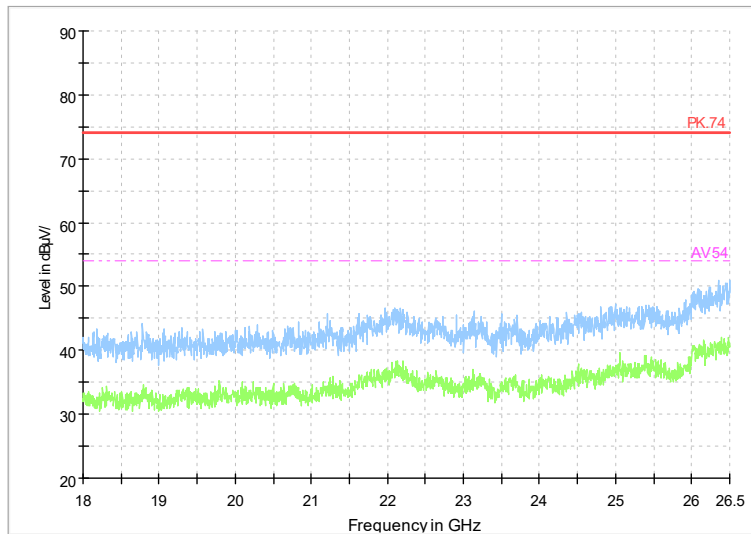

Full Spectrum

Frequency Range: 3GHz -18GHz
Detector: Av mode and PK mode
Modulation type: 802.11 ax(HE20)

Full Spectrum

Frequency Range: 18GHz -26GHz
Detector: Av mode and PK mode
Modulation type: 802.11 ax(HE20)

Carrier frequency (MHz): 2422
Channel No.:3

Full Spectrum

Frequency Range: 30MHz -1GHz
 Detector: Detector: QP mode
 Modulation type: 802.11n(HT40)

Full Spectrum

Frequency Range: 1GHz -3GHz
 Detector: Av mode and PK mode
 Modulation type: 802.11n(HT40)

Full Spectrum

Frequency Range: 3GHz -18GHz
 Detector: Av mode and PK mode
 Modulation type: 802.11n(HT40)

Full Spectrum

Frequency Range: 18GHz -26GHz
 Detector: Av mode and PK mode
 Modulation type: 802.11n(HT40)

Full Spectrum

Frequency Range: 30MHz -1GHz
 Detector: Detector: QP mode
 Modulation type: 802.11 ax(HE40)

Full Spectrum

Frequency Range: 1GHz -3GHz
 Detector: Av mode and PK mode
 Modulation type: 802.11 ax(HE40)