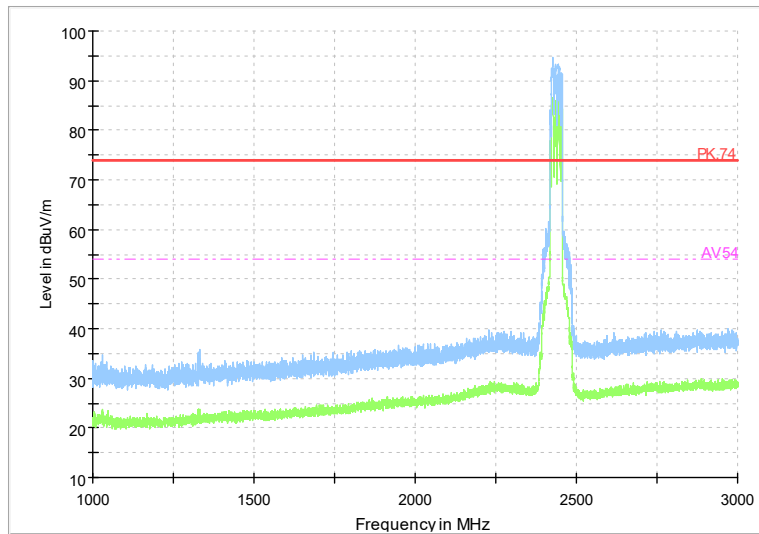

Full Spectrum

Frequency Range: 3GHz -18GHz
 Detector: Av mode and PK mode
 Modulation type: 802.11 ax(HE40)

Full Spectrum

Frequency Range: 18GHz -26GHz
 Detector: Av mode and PK mode
 Modulation type: 802.11 ax(HE40)

Carrier frequency (MHz): 2437

Channel No.:6

Full Spectrum

Frequency Range: 30MHz -1GHz
Detector: Detector: QP mode
Modulation type: 802.11n(HT40)

Full Spectrum

Frequency Range: 1GHz -3GHz
Detector: Av mode and PK mode
Modulation type: 802.11n(HT40)

Full Spectrum

Frequency Range: 3GHz -18GHz
 Detector: Av mode and PK mode
 Modulation type: 802.11n(HT40)

Full Spectrum

Frequency Range: 18GHz -26GHz
 Detector: Av mode and PK mode
 Modulation type: 802.11n(HT40)