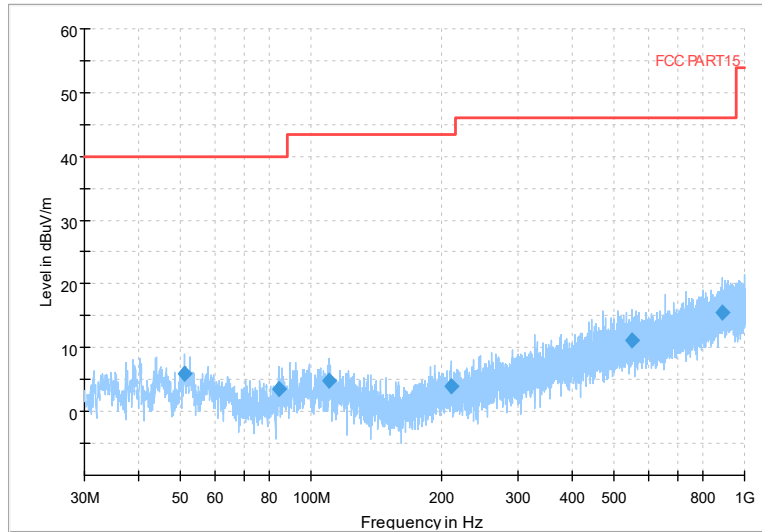

Full Spectrum

Frequency Range: 3GHz -18GHz
 Detector: Av mode and PK mode
 Modulation type: 802.11n(HT40)

Full Spectrum

Frequency Range: 18GHz -26GHz
 Detector: Av mode and PK mode
 Modulation type: 802.11n(HT40)

Full Spectrum

Frequency Range: 30MHz -1GHz
 Detector: Detector: QP mode
 Modulation type: 802.11 ax(HE40)

Full Spectrum

Frequency Range: 1GHz -3GHz
 Detector: Av mode and PK mode
 Modulation type: 802.11 ax(HE40)