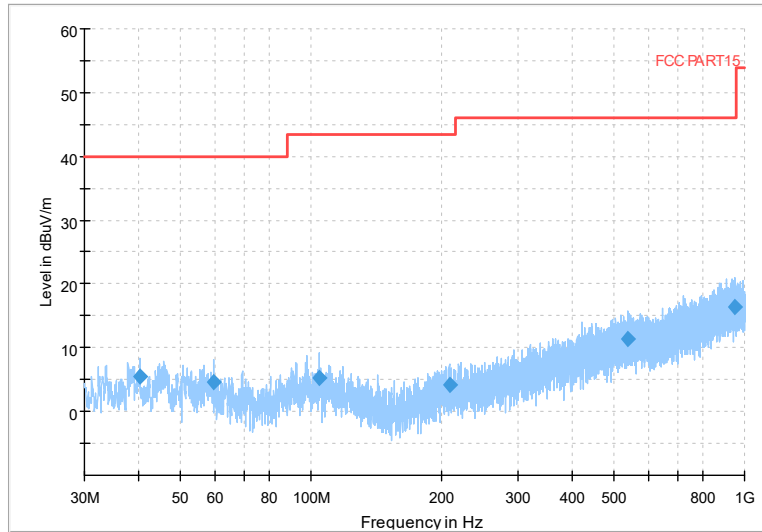

Full Spectrum

Frequency Range: 3GHz -18GHz
 Detector: Av mode and PK mode
 Modulation type: 802.11n(HT40)

Full Spectrum

Frequency Range: 18GHz -26GHz
 Detector: Av mode and PK mode
 Modulation type: 802.11n(HT40)

Full Spectrum

Frequency Range: 30MHz -1GHz
 Detector: Detector: QP mode
 Modulation type: 802.11 ax(HE40)

Full Spectrum

Frequency Range: 1GHz -3GHz
 Detector: Av mode and PK mode
 Modulation type: 802.11 ax(HE40)