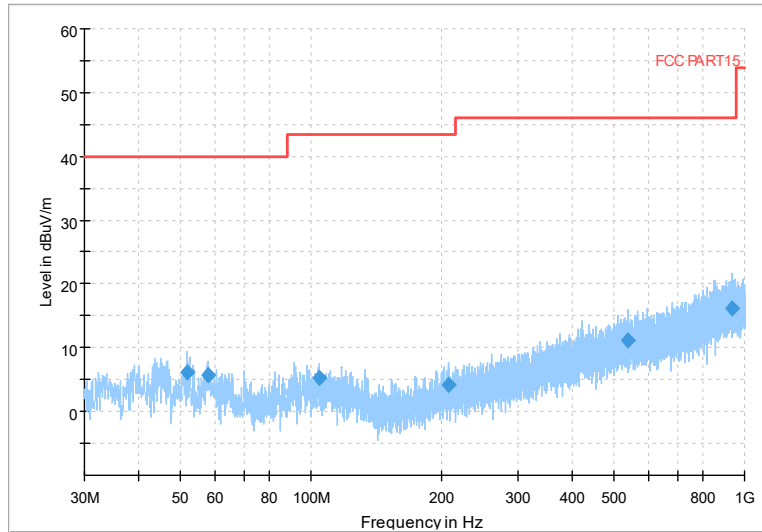

Full Spectrum

Frequency Range: 30MHz -1GHz
Detector: Detector: QP mode
Modulation type: 802.11n(HT40)