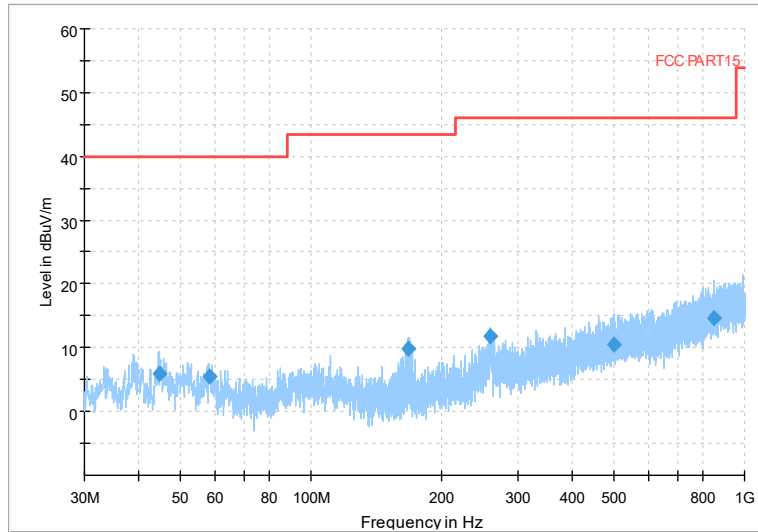

Full Spectrum

Frequency Range: 30MHz -1GHz
 Detector: Detector: QP mode
 Modulation type: 802.11 ax(HE20)

Full Spectrum

Frequency Range: 1GHz -3GHz
 Detector: Av mode and PK mode
 Modulation type: 802.11 ax(HE20)

Full Spectrum

Frequency Range: 3GHz -18GHz
Detector: Av mode and PK mode
Modulation type: 802.11 ax(HE20)

Full Spectrum

Frequency Range: 18GHz -26GHz
Detector: Av mode and PK mode
Modulation type: 802.11 ax(HE20)