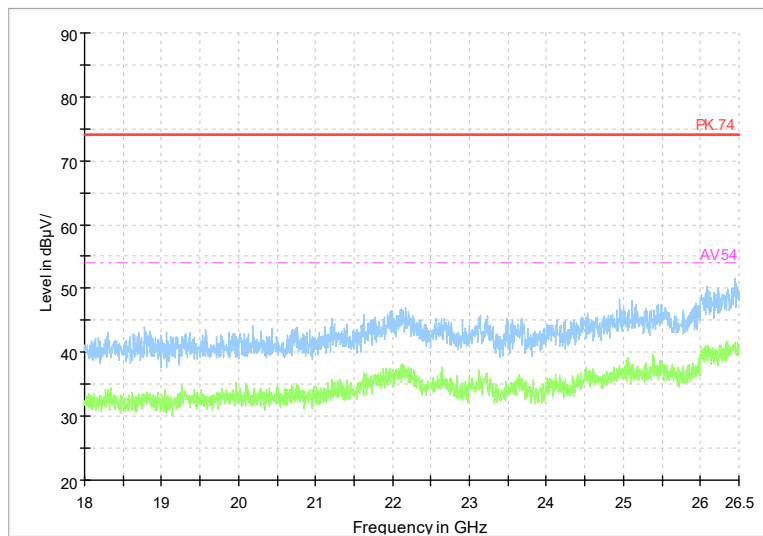

Full Spectrum

Frequency Range: 3GHz -18GHz
 Detector: Av mode and PK mode
 Modulation type: 802.11 ax(HE40)

Full Spectrum

Frequency Range: 18GHz -26GHz
 Detector: Av mode and PK mode
 Modulation type: 802.11 ax(HE40)

Carrier frequency (MHz): 2452
 Channel No.:9

Full Spectrum

Frequency Range: 30MHz -1GHz
Detector: Detector: QP mode
Modulation type: 802.11n(HT40)

Full Spectrum

Frequency Range: 1GHz -3GHz
Detector: Av mode and PK mode
Modulation type: 802.11n(HT40)

Full Spectrum

Frequency Range: 3GHz -18GHz
 Detector: Av mode and PK mode
 Modulation type: 802.11n(HT40)

Full Spectrum

Frequency Range: 18GHz -26GHz
 Detector: Av mode and PK mode
 Modulation type: 802.11n(HT40)