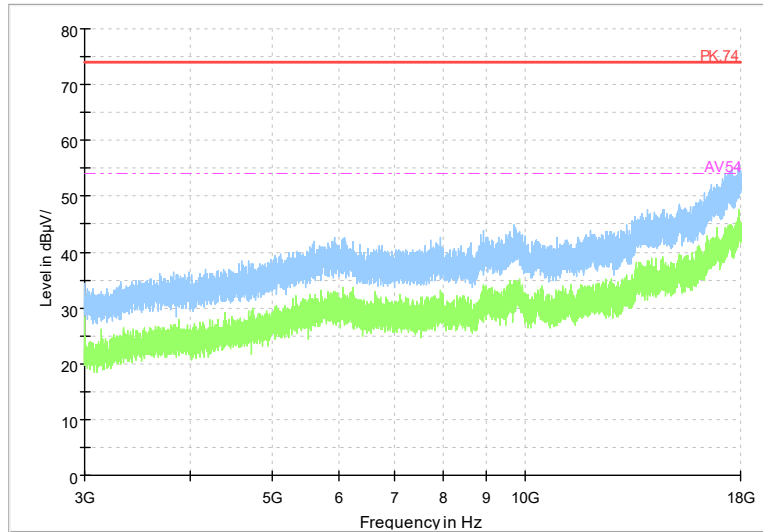

Full Spectrum

Frequency Range: 3GHz -18GHz
 Detector: Av mode and PK mode
 Modulation type: 802.11n(HT40)

Full Spectrum

Frequency Range: 18GHz -26GHz
 Detector: Av mode and PK mode
 Modulation type: 802.11n(HT40)

Full Spectrum

Frequency Range: 30MHz -1GHz
 Detector: Detector: QP mode
 Modulation type: 802.11 ax(HE40)

Full Spectrum

Frequency Range: 1GHz -3GHz
 Detector: Av mode and PK mode
 Modulation type: 802.11 ax(HE40)

Full Spectrum

Frequency Range: 3GHz -18GHz
 Detector: Av mode and PK mode
 Modulation type: 802.11 ax(HE40)

Full Spectrum

Frequency Range: 18GHz -26GHz
 Detector: Av mode and PK mode
 Modulation type: 802.11 ax(HE40)