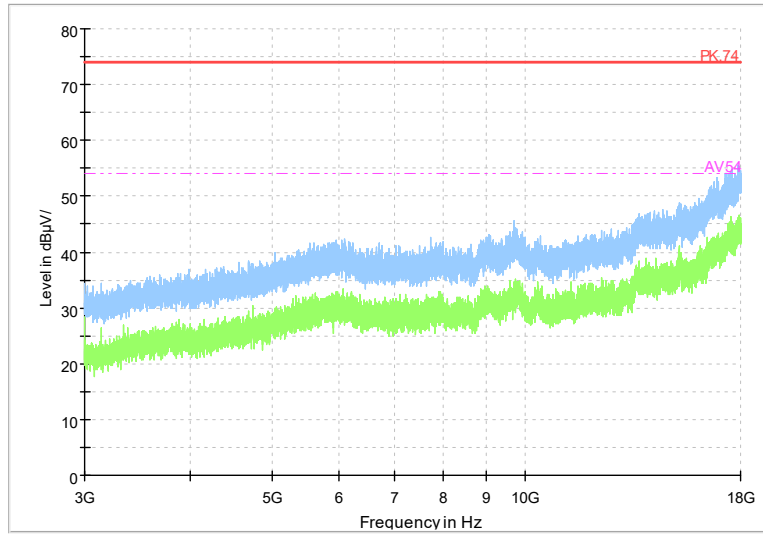

Full Spectrum

Frequency Range: 3GHz -18GHz
Detector: Av mode and PK mode
Modulation type: 802.11 ax(HE20)

Full Spectrum

Frequency Range: 18GHz -26GHz
Detector: Av mode and PK mode
Modulation type: 802.11 ax(HE20)

Carrier frequency (MHz): 2422
Channel No.:3

Full Spectrum

Frequency Range: 30MHz -1GHz
 Detector: Detector: QP mode
 Modulation type: 802.11n(HT40)

Full Spectrum

Frequency Range: 1GHz -3GHz
 Detector: Av mode and PK mode
 Modulation type: 802.11n(HT40)

Full Spectrum

Frequency Range: 3GHz -18GHz
 Detector: Av mode and PK mode
 Modulation type: 802.11n(HT40)

Full Spectrum

Frequency Range: 18GHz -26GHz
 Detector: Av mode and PK mode
 Modulation type: 802.11n(HT40)

Full Spectrum

Frequency Range: 30MHz -1GHz
 Detector: Detector: QP mode
 Modulation type: 802.11 ax(HE40)

Full Spectrum

Frequency Range: 1GHz -3GHz
 Detector: Av mode and PK mode
 Modulation type: 802.11 ax(HE40)