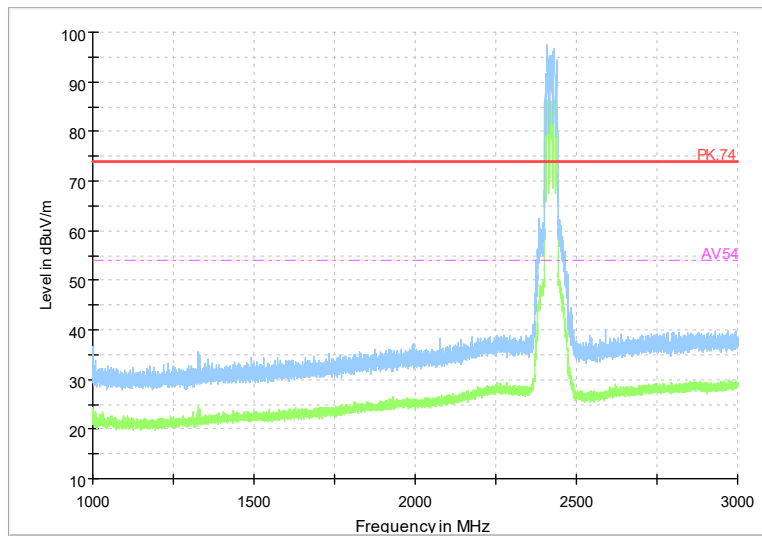

Full Spectrum

Frequency Range: 3GHz -18GHz
 Detector: Av mode and PK mode
 Modulation type: 802.11n(HT40)

Full Spectrum

Frequency Range: 18GHz -26GHz
 Detector: Av mode and PK mode
 Modulation type: 802.11n(HT40)

Full Spectrum

Frequency Range: 30MHz -1GHz
 Detector: Detector: QP mode
 Modulation type: 802.11 ax(HE40)

Full Spectrum

Frequency Range: 1GHz -3GHz
 Detector: Av mode and PK mode
 Modulation type: 802.11 ax(HE40)