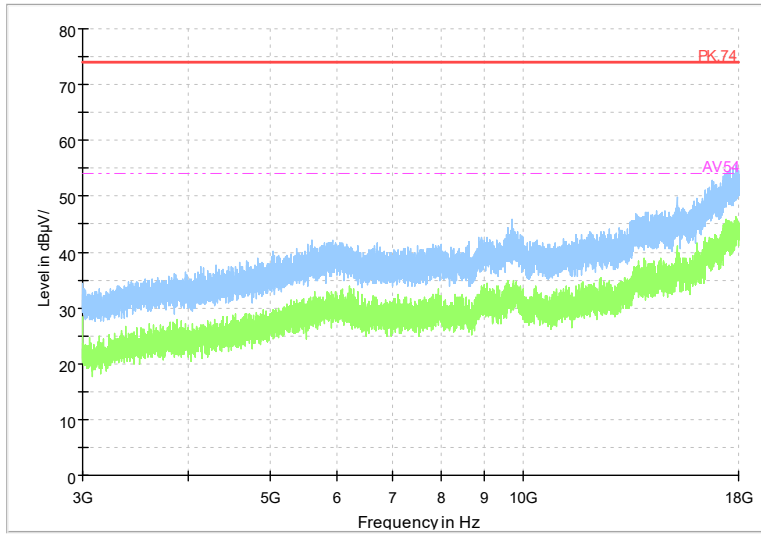

Full Spectrum

Frequency Range: 3GHz -18GHz
 Detector: Av mode and PK mode
 Modulation type: 802.11 ax(HE40)

Full Spectrum

Frequency Range: 18GHz -26GHz
 Detector: Av mode and PK mode
 Modulation type: 802.11 ax(HE40)

Carrier frequency (MHz): 2437

Channel No.:6

Full Spectrum

Frequency Range: 30MHz -1GHz
Detector: Detector: QP mode
Modulation type: 802.11n(HT40)

Full Spectrum

Frequency Range: 1GHz -3GHz
Detector: Av mode and PK mode
Modulation type: 802.11n(HT40)

Full Spectrum

Frequency Range: 3GHz -18GHz
 Detector: Av mode and PK mode
 Modulation type: 802.11n(HT40)

Full Spectrum

Frequency Range: 18GHz -26GHz
 Detector: Av mode and PK mode
 Modulation type: 802.11n(HT40)