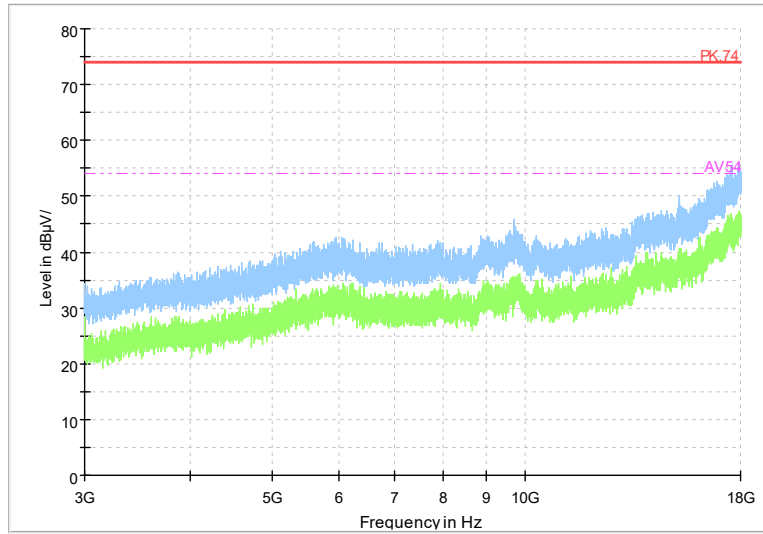

Full Spectrum

Frequency Range: 30MHz -1GHz
 Detector: Detector: QP mode
 Modulation type: 802.11 ax(HE20)

Full Spectrum

Frequency Range: 1GHz -3GHz
 Detector: Av mode and PK mode
 Modulation type: 802.11 ax(HE20)

Full Spectrum

Frequency Range: 3GHz -18GHz
Detector: Av mode and PK mode
Modulation type: 802.11 ax(HE20)

Full Spectrum

Frequency Range: 18GHz -26GHz
Detector: Av mode and PK mode
Modulation type: 802.11 ax(HE20)