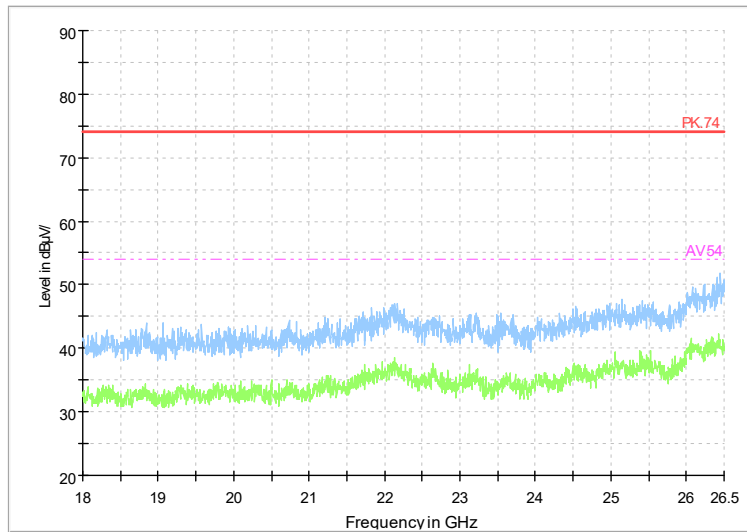

Full Spectrum

Frequency Range: 3GHz -18GHz
 Detector: Av mode and PK mode
 Modulation type: 802.11n(HT40)

Full Spectrum

Frequency Range: 18GHz -26GHz
 Detector: Av mode and PK mode
 Modulation type: 802.11n(HT40)

Full Spectrum

Frequency Range: 30MHz -1GHz
 Detector: Detector: QP mode
 Modulation type: 802.11 ax(HE40)

Full Spectrum

Frequency Range: 1GHz -3GHz
 Detector: Av mode and PK mode
 Modulation type: 802.11 ax(HE40)

Full Spectrum

Frequency Range: 3GHz -18GHz
 Detector: Av mode and PK mode
 Modulation type: 802.11 ax(HE40)

Full Spectrum

Frequency Range: 18GHz -26GHz
 Detector: Av mode and PK mode
 Modulation type: 802.11 ax(HE40)