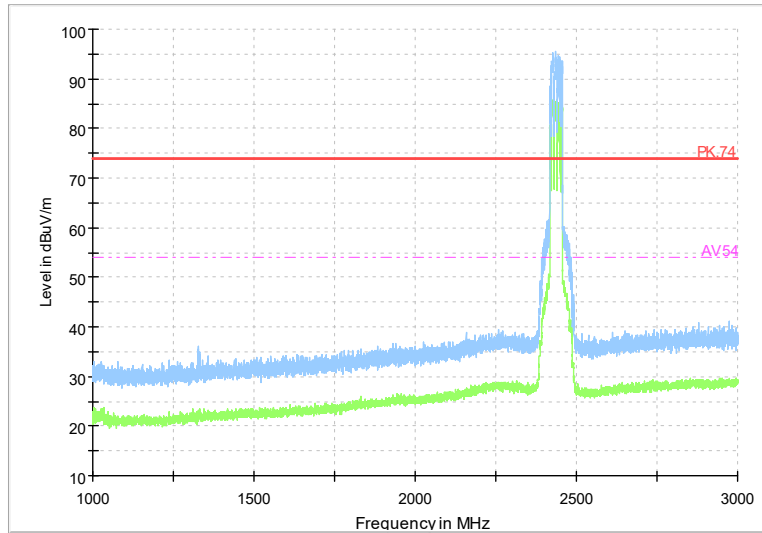

Full Spectrum

Frequency Range: 3GHz -18GHz
 Detector: Av mode and PK mode
 Modulation type: 802.11n(HT40)

Full Spectrum

Frequency Range: 18GHz -26GHz
 Detector: Av mode and PK mode
 Modulation type: 802.11n(HT40)

Full Spectrum

Frequency Range: 30MHz -1GHz
 Detector: Detector: QP mode
 Modulation type: 802.11 ax(HE40)

Full Spectrum

Frequency Range: 1GHz -3GHz
 Detector: Av mode and PK mode
 Modulation type: 802.11 ax(HE40)