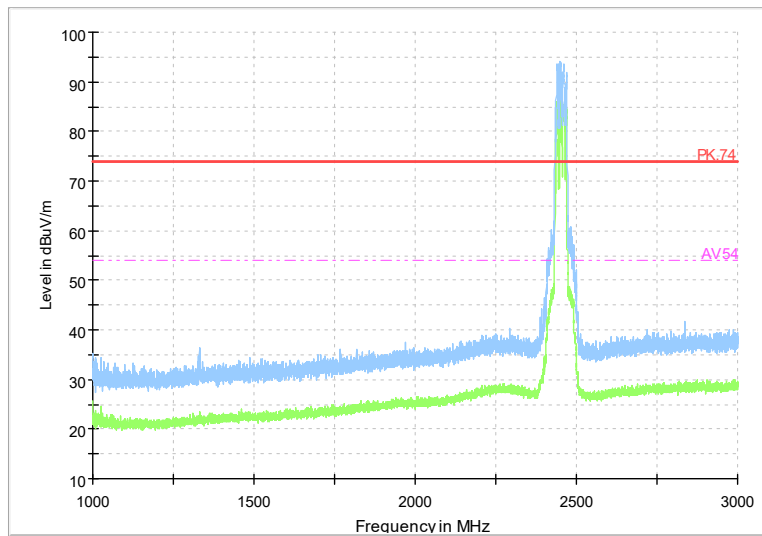

Full Spectrum

Frequency Range: 1GHz -3GHz
Detector: Av mode and PK mode
Modulation type: 802.11n(HT40)