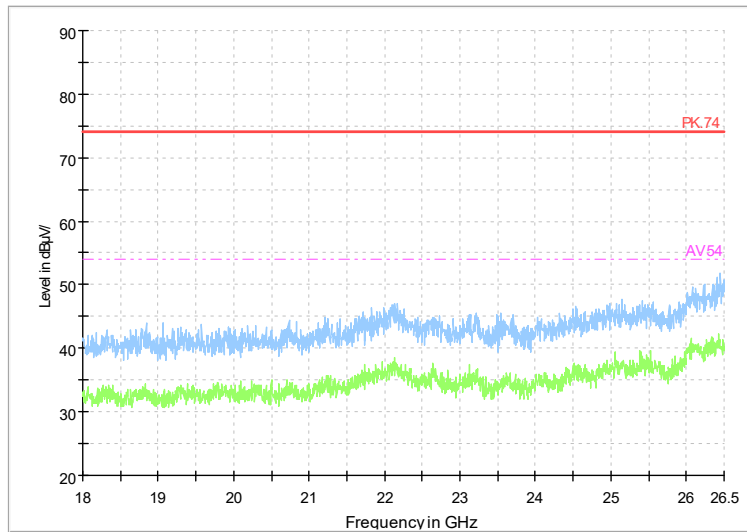

Full Spectrum

Frequency Range: 3GHz -18GHz
 Detector: Av mode and PK mode
 Modulation type: 802.11 ax(HE40)

Full Spectrum

Frequency Range: 18GHz -26GHz
 Detector: Av mode and PK mode
 Modulation type: 802.11 ax(HE40)

Carrier frequency (MHz): 2437

Channel No.:6

Full Spectrum

Frequency Range: 30MHz -1GHz
Detector: Detector: QP mode
Modulation type: 802.11n(HT40)

Full Spectrum

Frequency Range: 1GHz -3GHz
Detector: Av mode and PK mode
Modulation type: 802.11n(HT40)

Full Spectrum

Frequency Range: 3GHz -18GHz
 Detector: Av mode and PK mode
 Modulation type: 802.11n(HT40)

Full Spectrum

Frequency Range: 18GHz -26GHz
 Detector: Av mode and PK mode
 Modulation type: 802.11n(HT40)