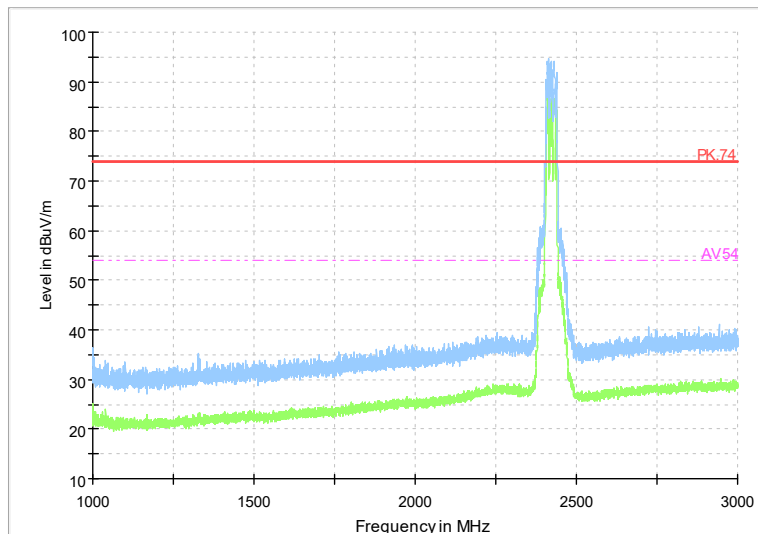

Full Spectrum

Frequency Range: 30MHz -1GHz
 Detector: Detector: QP mode
 Modulation type: 802.11 ax(HE20)

Full Spectrum

Frequency Range: 1GHz -3GHz
 Detector: Av mode and PK mode
 Modulation type: 802.11 ax(HE20)

Full Spectrum

Frequency Range: 3GHz -18GHz
Detector: Av mode and PK mode
Modulation type: 802.11 ax(HE20)

Full Spectrum

Frequency Range: 18GHz -26GHz
Detector: Av mode and PK mode
Modulation type: 802.11 ax(HE20)

Carrier frequency (MHz): 2422
Channel No.:3

Full Spectrum

Frequency Range: 30MHz -1GHz
 Detector: Detector: QP mode
 Modulation type: 802.11n(HT40)

Full Spectrum

Frequency Range: 1GHz -3GHz
 Detector: Av mode and PK mode
 Modulation type: 802.11n(HT40)