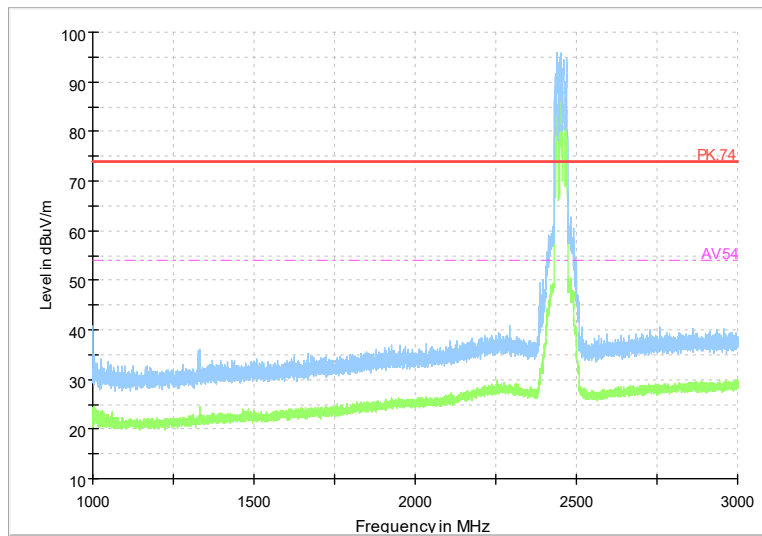

Full Spectrum

Frequency Range: 3GHz -18GHz
 Detector: Av mode and PK mode
 Modulation type: 802.11n(HT40)

Full Spectrum

Frequency Range: 18GHz -26GHz
 Detector: Av mode and PK mode
 Modulation type: 802.11n(HT40)

Full Spectrum

Frequency Range: 30MHz -1GHz
 Detector: Detector: QP mode
 Modulation type: 802.11 ax(HE40)

Full Spectrum

Frequency Range: 1GHz -3GHz
 Detector: Av mode and PK mode
 Modulation type: 802.11 ax(HE40)