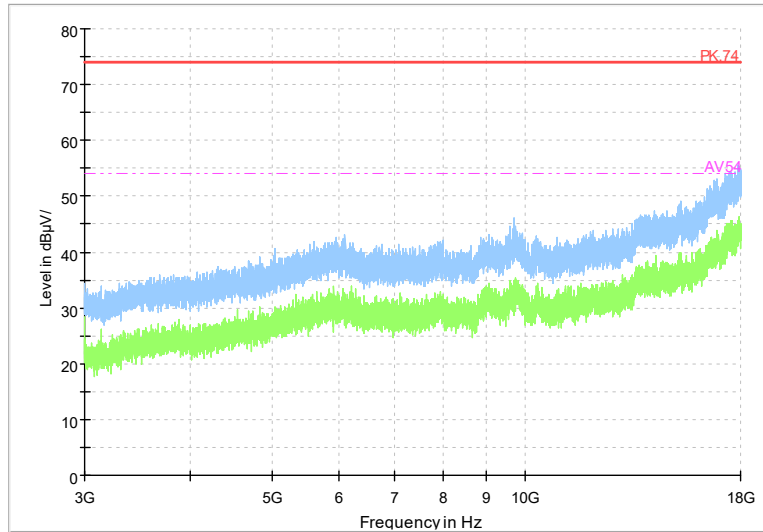

Full Spectrum

Frequency Range: 3GHz -18GHz
 Detector: Av mode and PK mode
 Modulation type: 802.11 ax(HE40)

Full Spectrum

Frequency Range: 18GHz -26GHz
 Detector: Av mode and PK mode
 Modulation type: 802.11 ax(HE40)

Carrier frequency (MHz): 2452
 Channel No.:9

Full Spectrum

Frequency Range: 30MHz -1GHz
Detector: Detector: QP mode
Modulation type: 802.11n(HT40)

Full Spectrum

Frequency Range: 1GHz -3GHz
Detector: Av mode and PK mode
Modulation type: 802.11n(HT40)

Full Spectrum

Frequency Range: 3GHz -18GHz
 Detector: Av mode and PK mode
 Modulation type: 802.11n(HT40)

Full Spectrum

Frequency Range: 18GHz -26GHz
 Detector: Av mode and PK mode
 Modulation type: 802.11n(HT40)