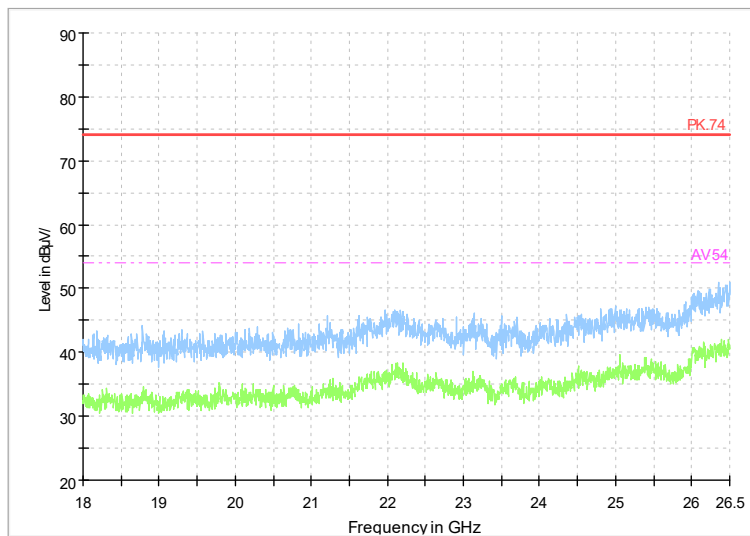

Full Spectrum

Frequency Range: 3GHz -18GHz
 Detector: Av mode and PK mode
 Modulation type: 802.11n(HT40)

Full Spectrum

Frequency Range: 18GHz -26GHz
 Detector: Av mode and PK mode
 Modulation type: 802.11n(HT40)

Full Spectrum

Frequency Range: 30MHz -1GHz
 Detector: Detector: QP mode
 Modulation type: 802.11 ax(HE40)

Full Spectrum

Frequency Range: 1GHz -3GHz
 Detector: Av mode and PK mode
 Modulation type: 802.11 ax(HE40)

Full Spectrum

Frequency Range: 3GHz -18GHz
 Detector: Av mode and PK mode
 Modulation type: 802.11 ax(HE40)

Full Spectrum

Frequency Range: 18GHz -26GHz
 Detector: Av mode and PK mode
 Modulation type: 802.11 ax(HE40)