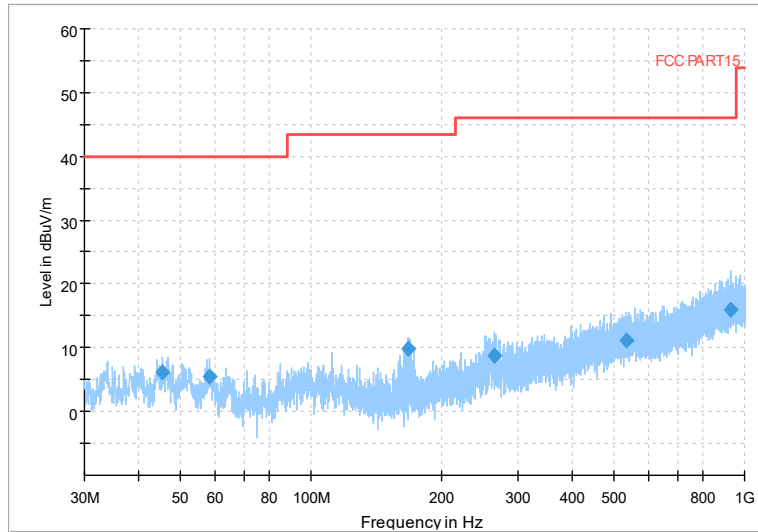

Full Spectrum

Frequency Range: 30MHz -1GHz
Detector: Detector: QP mode
Modulation type: 802.11n(HT40)