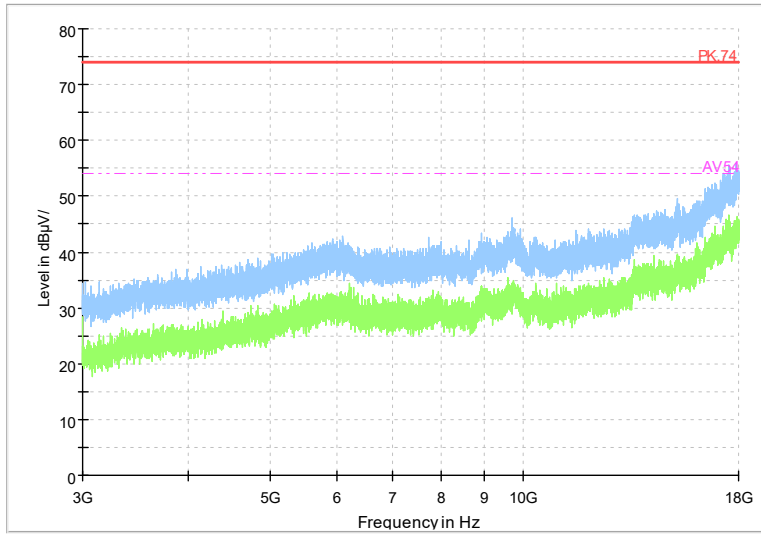

Full Spectrum

Frequency Range: 3GHz -18GHz
 Detector: Av mode and PK mode
 Modulation type: 802.11n(HT40)

Full Spectrum

Frequency Range: 18GHz -26GHz
 Detector: Av mode and PK mode
 Modulation type: 802.11n(HT40)

Full Spectrum

Frequency Range: 30MHz -1GHz
 Detector: Detector: QP mode
 Modulation type: 802.11 ax(HE40)

Full Spectrum

Frequency Range: 1GHz -3GHz
 Detector: Av mode and PK mode
 Modulation type: 802.11 ax(HE40)

Full Spectrum

Frequency Range: 3GHz -18GHz
 Detector: Av mode and PK mode
 Modulation type: 802.11 ax(HE40)

Full Spectrum

Frequency Range: 18GHz -26GHz
 Detector: Av mode and PK mode
 Modulation type: 802.11 ax(HE40)