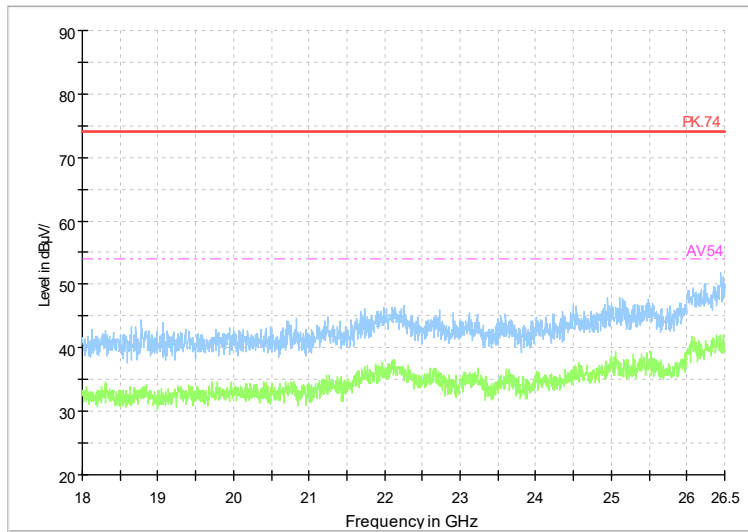

Full Spectrum

Frequency Range: 3GHz -18GHz
 Detector: Av mode and PK mode
 Modulation type: 802.11n(HT40)

Full Spectrum

Frequency Range: 18GHz -26GHz
 Detector: Av mode and PK mode
 Modulation type: 802.11n(HT40)

Full Spectrum

Frequency Range: 30MHz -1GHz
 Detector: Detector: QP mode
 Modulation type: 802.11 ax(HE40)

Full Spectrum

Frequency Range: 1GHz -3GHz
 Detector: Av mode and PK mode
 Modulation type: 802.11 ax(HE40)

Full Spectrum

Frequency Range: 3GHz -18GHz
 Detector: Av mode and PK mode
 Modulation type: 802.11 ax(HE40)

Full Spectrum

Frequency Range: 18GHz -26GHz
 Detector: Av mode and PK mode
 Modulation type: 802.11 ax(HE40)