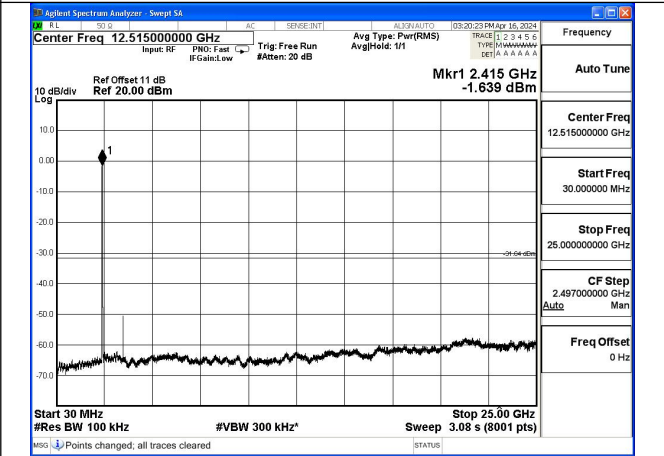

Mode:802.11g Frequency:2412MHz Ant:Chain1

Mode:802.11g Frequency:2437MHz Ant:Chain1

Mode:802.11g Frequency:2462MHz Ant:Chain1

Test Mode: 802.11n HT20

Mode:802.11n HT20 Frequency:2412MHz Ant:Chain0

Mode:802.11n HT20 Frequency:2437MHz Ant:Chain0