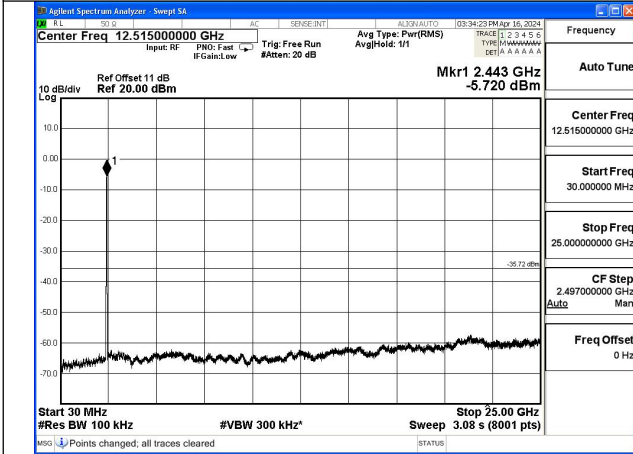

Mode:802.11n HT40 Frequency:2437MHz Ant:Chain1