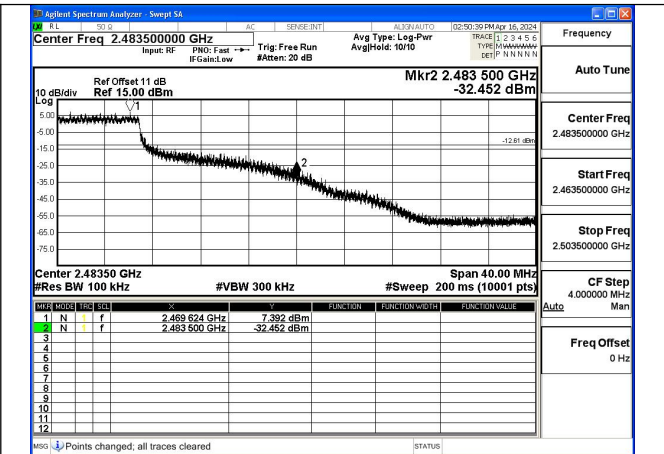

Band edge measurement

Test Mode: 802.11b

Mode:802.11b Frequency:2412MHz Ant:Chain0

Mode:802.11b Frequency:2462MHz Ant:Chain0

Mode:802.11b Frequency:2412MHz Ant:Chain1

Mode:802.11b Frequency:2462MHz Ant:Chain1

Test Mode: 802.11g

Mode:802.11g Frequency:2412MHz Ant:Chain0

Mode:802.11g Frequency:2462MHz Ant:Chain0