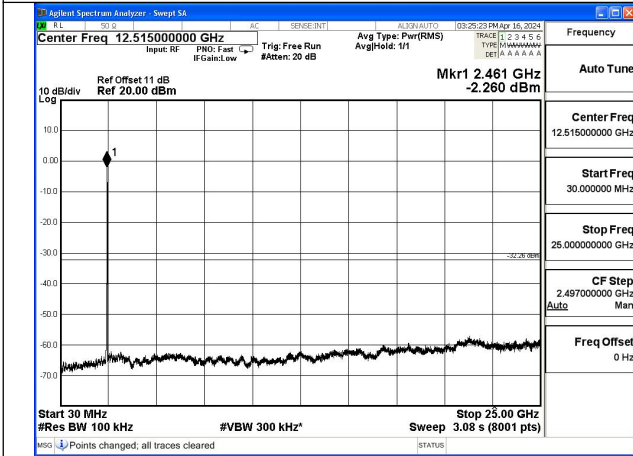

Mode:802.11g Frequency:2412MHz Ant:Chain1

Mode:802.11g Frequency:2437MHz Ant:Chain1

Mode:802.11g Frequency:2462MHz Ant:Chain1

Test Mode: 802.11n HT20

Mode:802.11n HT20 Frequency:2412MHz Ant:Chain0

Mode:802.11n HT20 Frequency:2437MHz Ant:Chain0