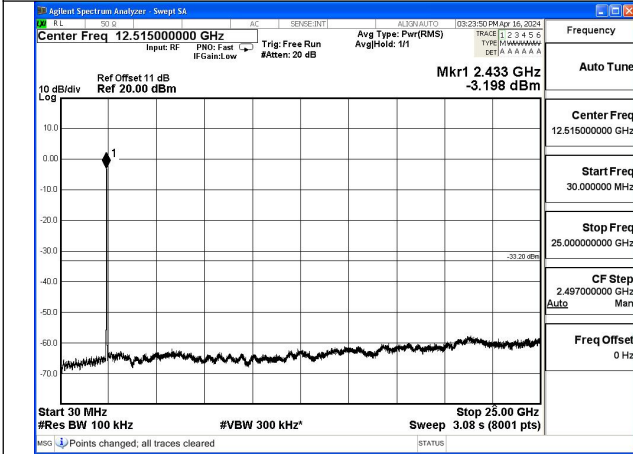

Mode:802.11n HT20 Frequency:2437MHz Ant:Chain1

Test Mode: 802.11ax HE20