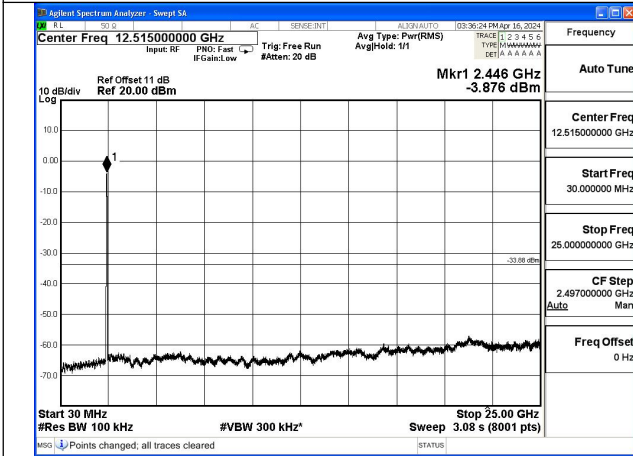

Mode:802.11n HT40 Frequency:2452MHz Ant:Chain0