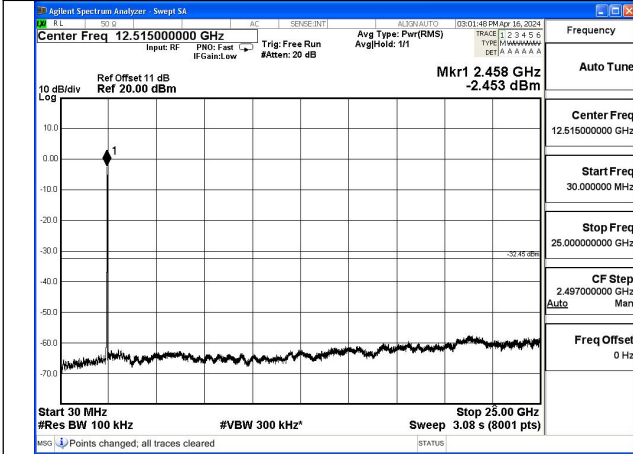

Mode:802.11n HT20 Frequency:2462MHz Ant:Chain0

Mode:802.11n HT20 Frequency:2412MHz Ant:Chain1

Mode:802.11n HT20 Frequency:2437MHz Ant:Chain1

Mode:802.11n HT20 Frequency:2462MHz Ant:Chain1

Test Mode: 802.11ax HE20

Mode:802.11ax HE20 Frequency:2412MHz Ant:Chain0

Mode:802.11ax HE20 Frequency:2437MHz Ant:Chain0

Mode:802.11ax HE20 Frequency:2462MHz Ant:Chain0

Mode:802.11ax HE20 Frequency:2473MHz Ant:Chain0

Mode:802.11ax HE20 Frequency:2437MHz Ant:Chain1