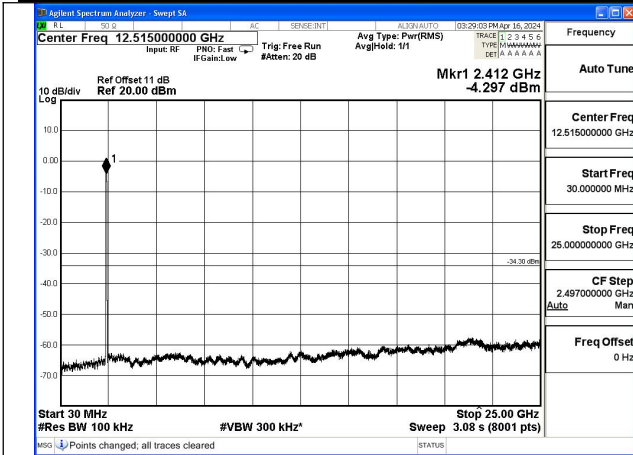

Mode:802.11ax HE40 Frequency:2437MHz Ant:Chain0

Mode:802.11ax HE40 Frequency:2437MHz Ant:Chain1

Mode:802.11ax HE40 Frequency:2452MHz Ant:Chain1

Test Mode: 802.11n HT40

Mode:802.11n HT40 Frequency:2422MHz Ant:Chain0