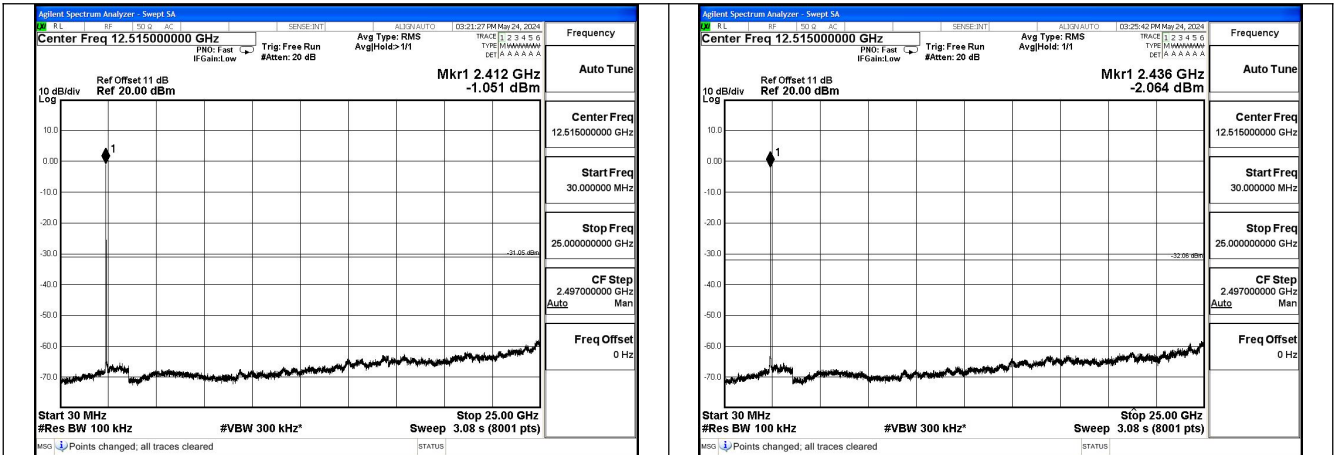

Conducted Out of band emission measurement

Test Mode: 802.11b

Mode:802.11b Frequency:2412MHz Ant:Chain0

Mode:802.11b Frequency:2437MHz Ant:Chain0

Mode:802.11b Frequency:2462MHz Ant:Chain0

Mode:802.11b Frequency:2412MHz Ant:Chain1

Mode:802.11b Frequency:2437MHz Ant:Chain1

Mode:802.11b Frequency:2462MHz Ant:Chain1

Test Mode: 802.11g

Mode:802.11g Frequency:2412MHz Ant:Chain0

Mode:802.11g Frequency:2437MHz Ant:Chain0

Mode:802.11g Frequency:2462MHz Ant:Chain0