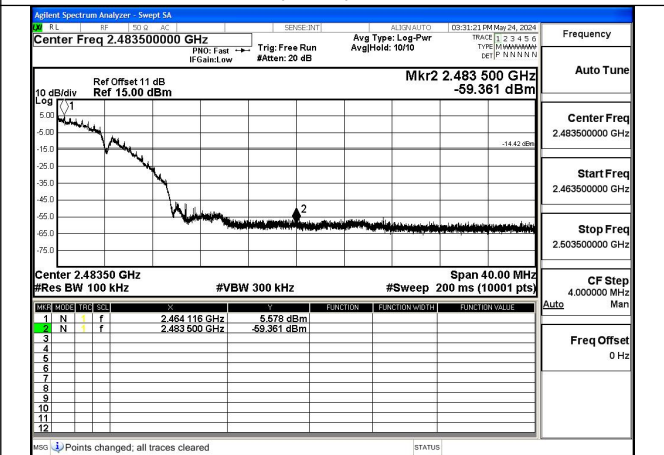

Band edge measurement

Test Mode: 802.11b

Mode:802.11b Frequency:2412MHz Ant:Chain0

Mode:802.11b Frequency:2462MHz Ant:Chain0

Mode:802.11b Frequency:2412MHz Ant:Chain1

Mode:802.11b Frequency:2462MHz Ant:Chain1

Test Mode: 802.11g

Mode:802.11g Frequency:2412MHz Ant:Chain0

Mode:802.11g Frequency:2462MHz Ant:Chain0