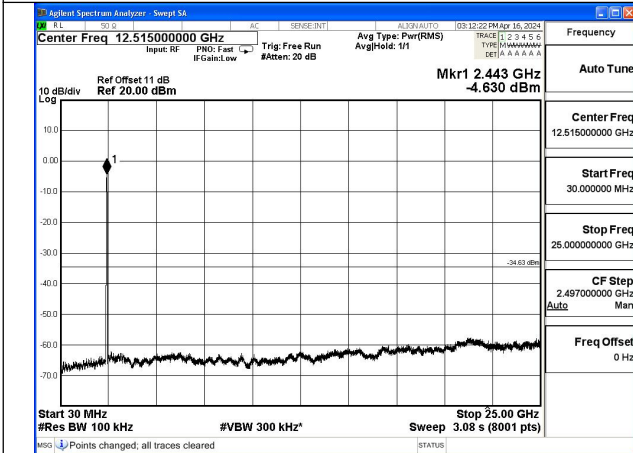

Mode:802.11ax HE20 Frequency:2462MHz Ant:Chain1

Test Mode: 802.11ax HE40

Mode:802.11ax HE40 Frequency:2422MHz Ant:Chain0

Mode:802.11ax HE40 Frequency:2437MHz Ant:Chain0

Mode:802.11ax HE40 Frequency:2422MHz Ant:Chain0