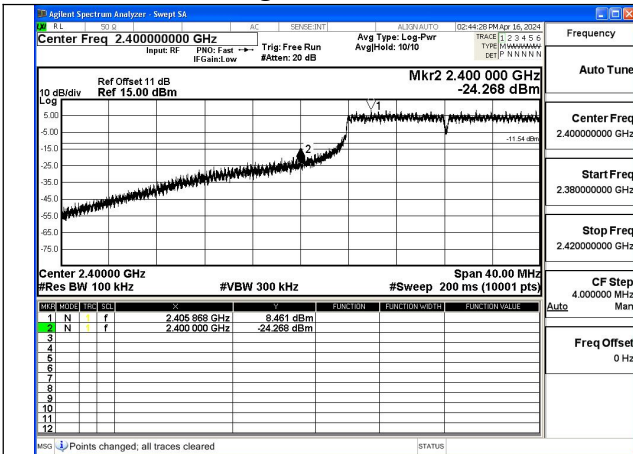

Band edge measurement

Test Mode: 802.11b

Mode:802.11b Frequency:2412MHz Ant:Chain0

Mode:802.11b Frequency:2462MHz Ant:Chain0

Mode:802.11b Frequency:2412MHz Ant:Chain1

Mode:802.11b Frequency:2462MHz Ant:Chain1

Test Mode: 802.11g

Mode:802.11g Frequency:2412MHz Ant:Chain0

Mode:802.11g Frequency:2462MHz Ant:Chain0