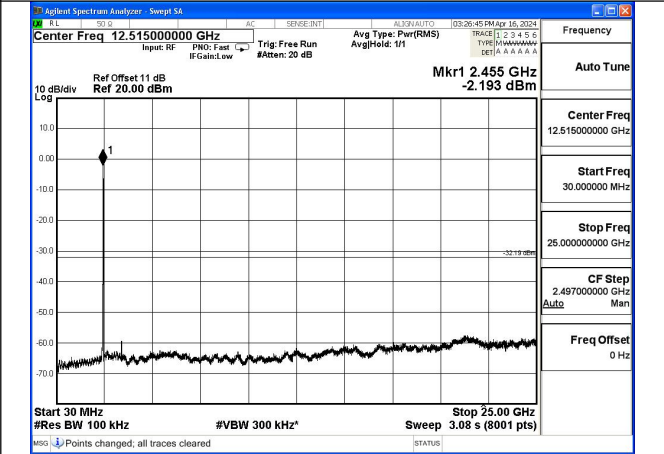

Mode:802.11n HT20 Frequency:2462MHz Ant:Chain1

Test Mode: 802.11ax HE20