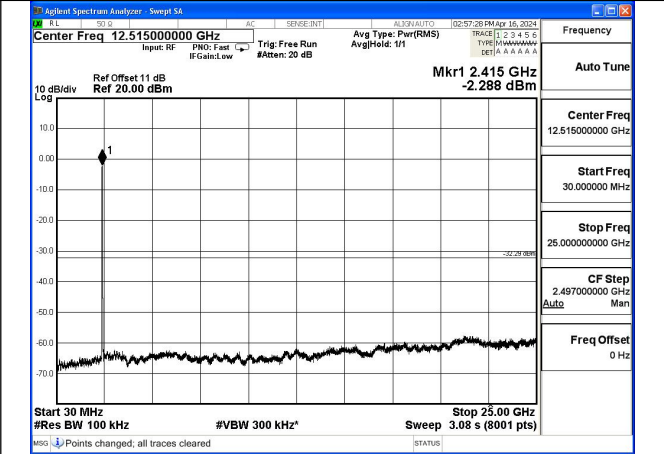

Mode:802.11ax HE20 Frequency:2473MHz Ant:Chain0