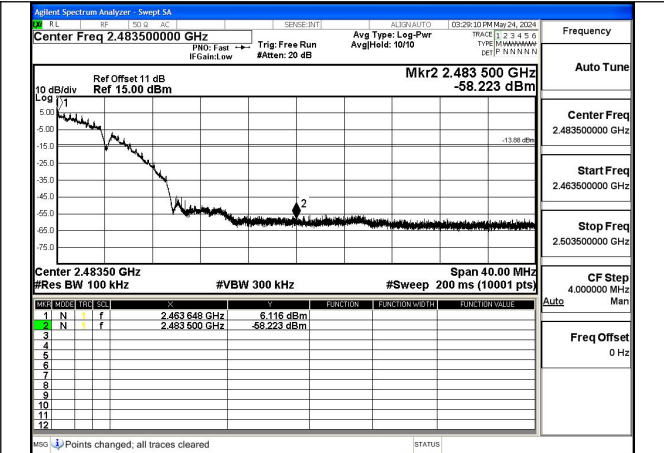

Mode:802.11n HT40 Frequency:2437MHz Ant:Chain0

Mode:802.11n HT40 Frequency:2452MHz Ant:Chain0

Mode:802.11n HT40 Frequency:2422MHz Ant:Chain1

Mode:802.11n HT40 Frequency:2437MHz Ant:Chain1

Mode:802.11n HT40 Frequency:2452MHz Ant:Chain1

Band edge measurement

Test Mode: 802.11b

Mode:802.11b Frequency:2412MHz Ant:Chain0

Mode:802.11b Frequency:2462MHz Ant:Chain0

Mode:802.11b Frequency:2412MHz Ant:Chain1

Mode:802.11b Frequency:2462MHz Ant:Chain1