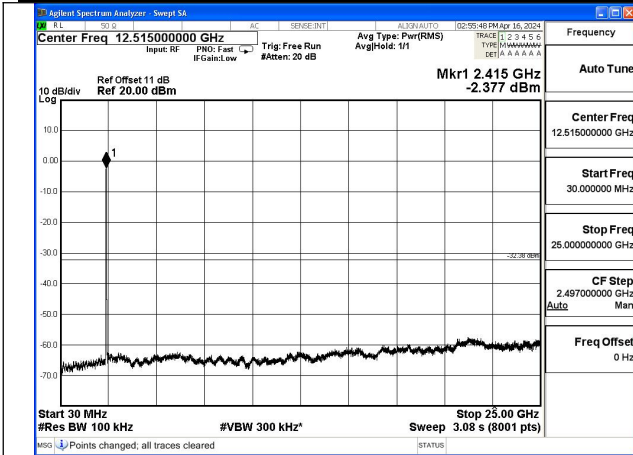

Mode:802.11n HT20 Frequency:2462MHz Ant:Chain0

Mode:802.11n HT20 Frequency:2412MHz Ant:Chain1

Mode:802.11n HT20 Frequency:2437MHz Ant:Chain1

Mode:802.11n HT20 Frequency:2462MHz Ant:Chain1

Test Mode: 802.11ax HE20