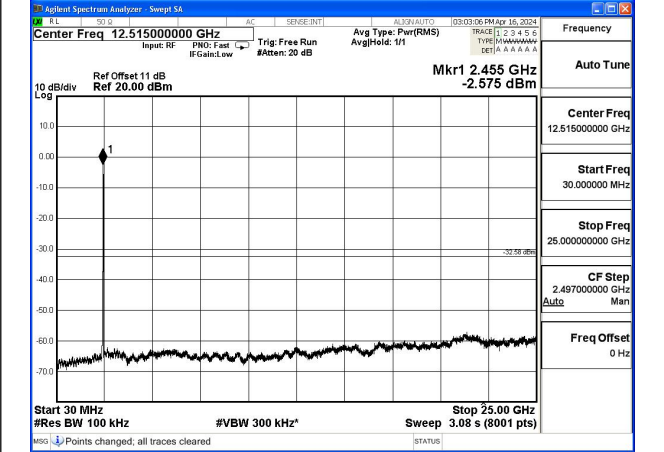

Mode:802.11n HT20 Frequency:2462MHz Ant:Chain0

Mode:802.11n HT20 Frequency:2412MHz Ant:Chain1

Mode:802.11n HT20 Frequency:2437MHz Ant:Chain1

Mode:802.11n HT20 Frequency:2462MHz Ant:Chain1

Test Mode: 802.11ax HE20

Mode:802.11ax HE20 Frequency:2412MHz Ant:Chain0

Mode:802.11ax HE20 Frequency:2437MHz Ant:Chain0

Mode:802.11ax HE20 Frequency:2462MHz Ant:Chain0

Mode:802.11ax HE20 Frequency:2473MHz Ant:Chain0

Mode:802.11ax HE20 Frequency:2437MHz Ant:Chain1