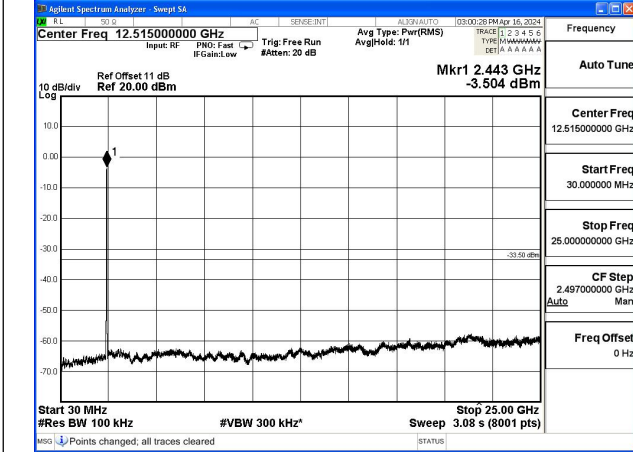

Mode:802.11ax HE20 Frequency:2437MHz Ant:Chain1

Test Mode: 802.11ax HE40