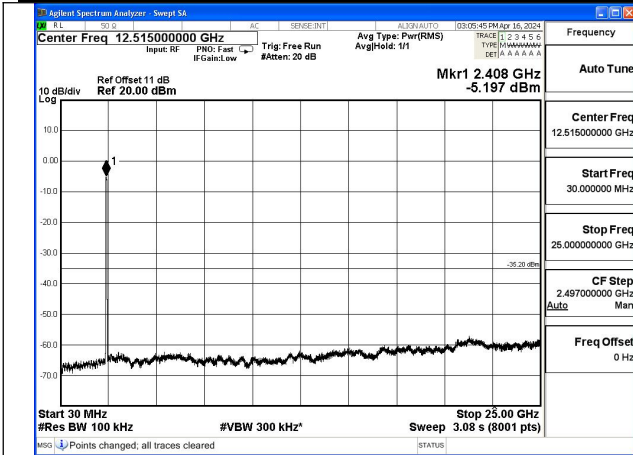

Mode:802.11ax HE40 Frequency:2422MHz Ant:Chain0