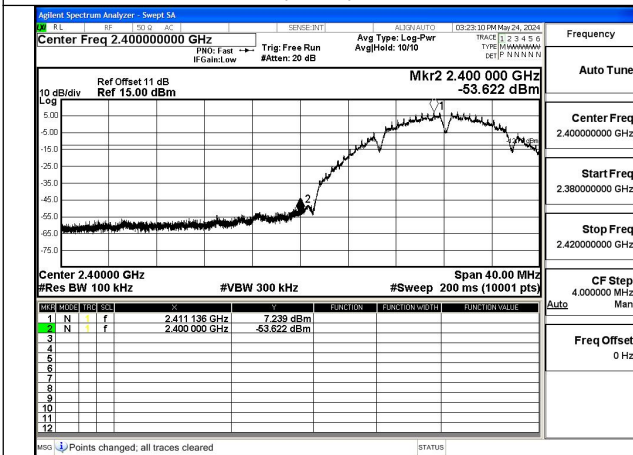

Band edge measurement

Test Mode: 802.11b

Mode:802.11b Frequency:2412MHz Ant:Chain0

Mode:802.11b Frequency:2462MHz Ant:Chain0

Mode:802.11b Frequency:2412MHz Ant:Chain1

Mode:802.11b Frequency:2462MHz Ant:Chain1

Test Mode: 802.11g

Mode:802.11g Frequency:2412MHz Ant:Chain0

Mode:802.11g Frequency:2462MHz Ant:Chain0