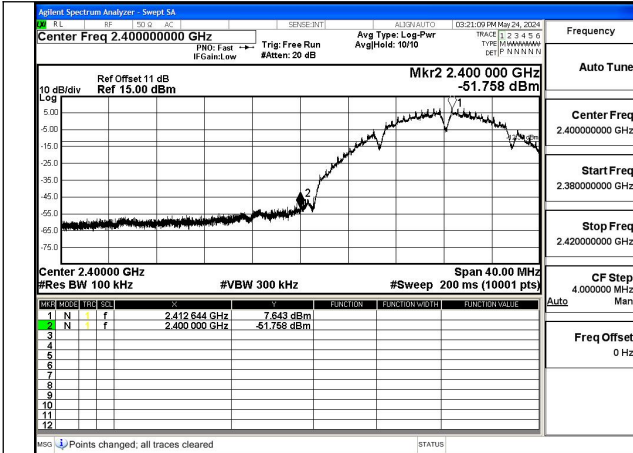

Mode:802.11n HT40 Frequency:2437MHz Ant:Chain0

Mode:802.11n HT40 Frequency:2452MHz Ant:Chain0

Mode:802.11n HT40 Frequency:2422MHz Ant:Chain1

Mode:802.11n HT40 Frequency:2437MHz Ant:Chain1

Mode:802.11n HT40 Frequency:2452MHz Ant:Chain1

Band edge measurement

Test Mode: 802.11b

Mode:802.11b Frequency:2412MHz Ant:Chain0

Mode:802.11b Frequency:2462MHz Ant:Chain0

Mode:802.11b Frequency:2412MHz Ant:Chain1

Mode:802.11b Frequency:2462MHz Ant:Chain1