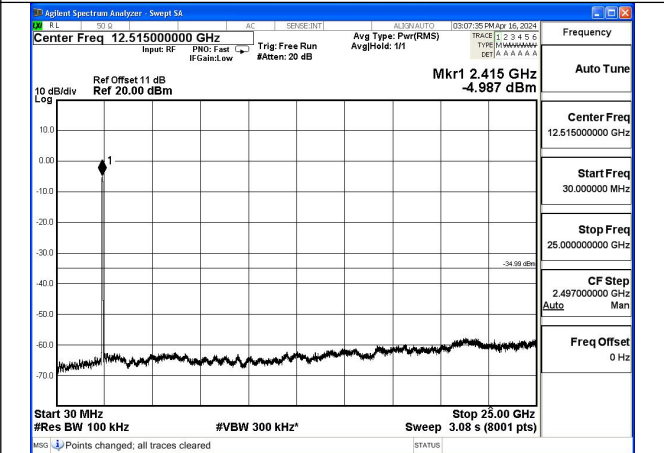

Mode:802.11ax HE20 Frequency:2462MHz Ant:Chain1

Test Mode: 802.11ax HE40

Mode:802.11ax HE40 Frequency:2422MHz Ant:Chain0

Mode:802.11ax HE40 Frequency:2437MHz Ant:Chain0

Mode:802.11ax HE40 Frequency:2422MHz Ant:Chain0