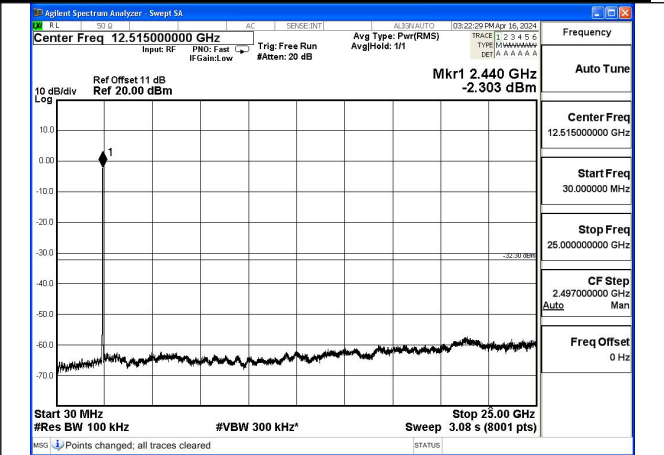

Mode:802.11g Frequency:2412MHz Ant:Chain1

Mode:802.11g Frequency:2437MHz Ant:Chain1

Mode:802.11g Frequency:2462MHz Ant:Chain1

Test Mode: 802.11n HT20

Mode:802.11n HT20 Frequency:2412MHz Ant:Chain0

Mode:802.11n HT20 Frequency:2437MHz Ant:Chain0