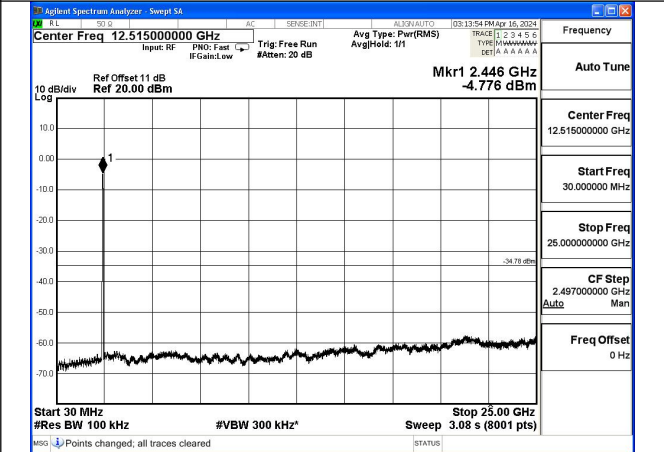

Mode:802.11ax HE40 Frequency:2452MHz Ant:Chain1

Test Mode: 802.11n HT40