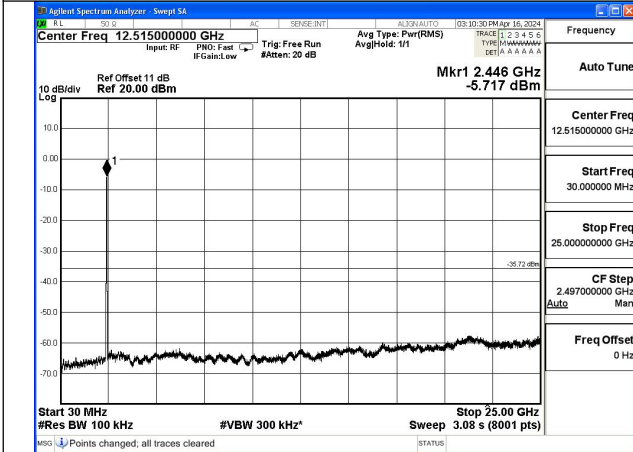

Mode:802.11ax HE40 Frequency:2437MHz Ant:Chain1