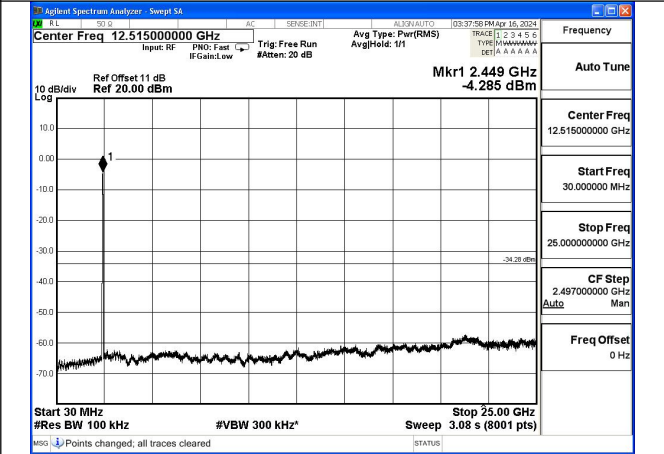

Mode:802.11n HT40 Frequency:2452MHz Ant:Chain1