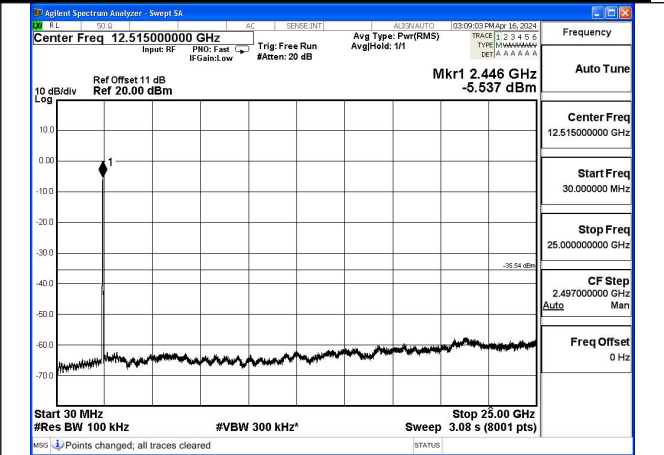

Mode:802.11ax HE40 Frequency:2437MHz Ant:Chain0