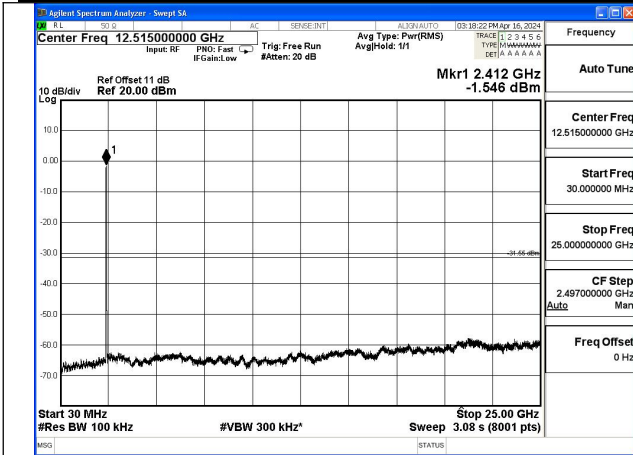

Mode:802.11g Frequency:2412MHz Ant:Chain1

Mode:802.11g Frequency:2437MHz Ant:Chain1

Mode:802.11g Frequency:2462MHz Ant:Chain1

Test Mode: 802.11n HT20

Mode:802.11n HT20 Frequency:2412MHz Ant:Chain0

Mode:802.11n HT20 Frequency:2437MHz Ant:Chain0