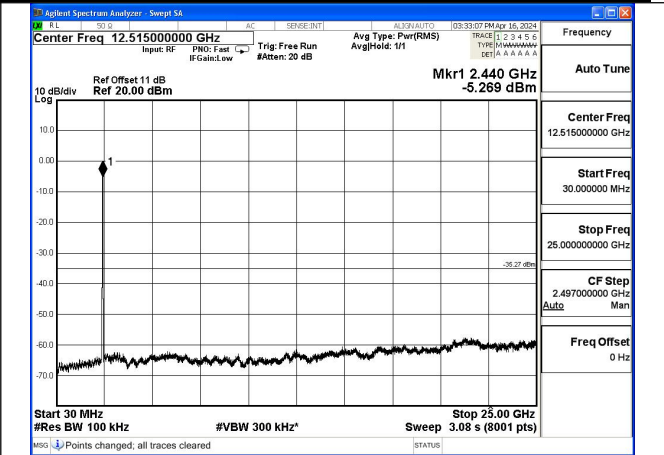

Mode:802.11ax HE40 Frequency:2437MHz Ant:Chain0

Mode:802.11ax HE40 Frequency:2437MHz Ant:Chain1

Mode:802.11ax HE40 Frequency:2452MHz Ant:Chain1

Test Mode: 802.11n HT40

Mode:802.11n HT40 Frequency:2422MHz Ant:Chain0