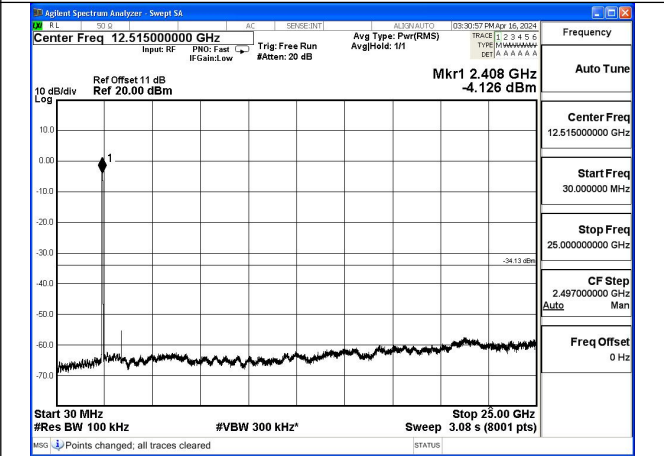

Mode:802.11n HT40 Frequency:2422MHz Ant:Chain1