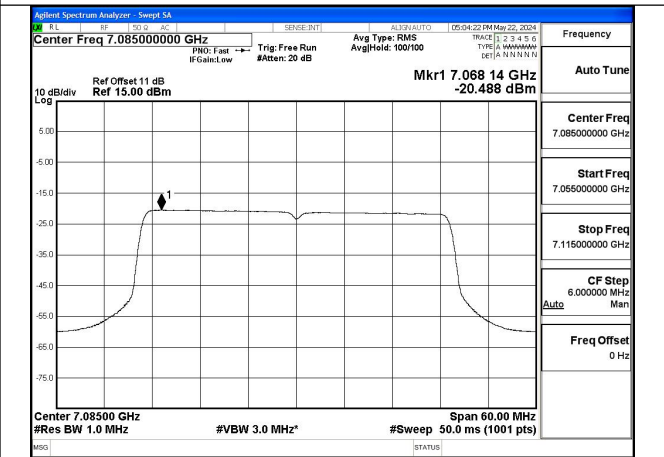

Mode:802.11ax HE40 Tone:484T Frequency:6885MHz
Ant:Chain0

Mode:802.11ax HE40 Tone:484T Frequency:6965MHz
Ant:Chain0

Mode:802.11ax HE40 Tone:484T Frequency:7085MHz
Ant:Chain0

Mode:802.11ax HE40 Tone:484T Frequency:6885MHz
Ant:Chain1

Mode:802.11ax HE40 Tone:484T Frequency:6965MHz
Ant:Chain1

Mode:802.11ax HE40 Tone:484T Frequency:7085MHz
Ant:Chain1