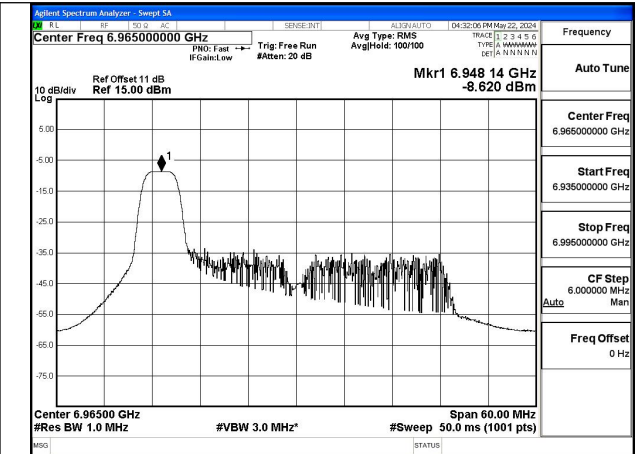

Mode:802.11ax HE40 Tone:52T Frequency:6965MHz
Ant:Chain0