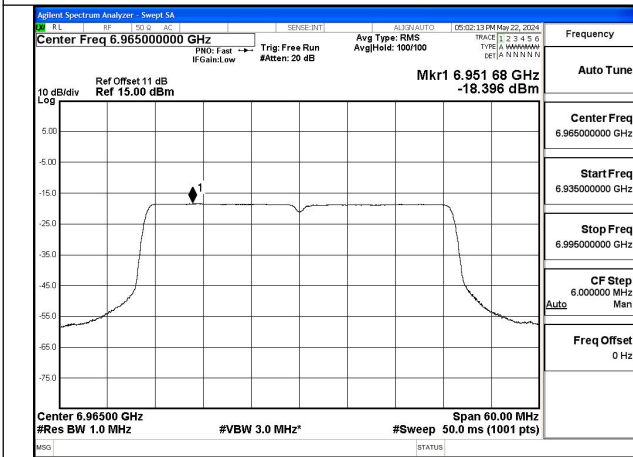

Mode:802.11ax HE40 Tone:484T Frequency:6885MHz
Ant:Chain0

Mode:802.11ax HE40 Tone:484T Frequency:6965MHz
Ant:Chain0

Mode:802.11ax HE40 Tone:484T Frequency:7085MHz
Ant:Chain0

Mode:802.11ax HE40 Tone:484T Frequency:6885MHz
Ant:Chain1

Mode:802.11ax HE40 Tone:484T Frequency:6965MHz
Ant:Chain1

Mode:802.11ax HE40 Tone:484T Frequency:7085MHz
Ant:Chain1