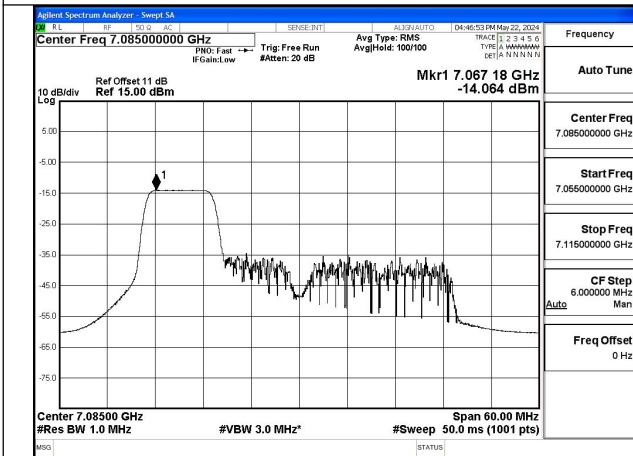

Mode:802.11ax HE40 Tone:106T Frequency:7085MHz
Ant:Chain0