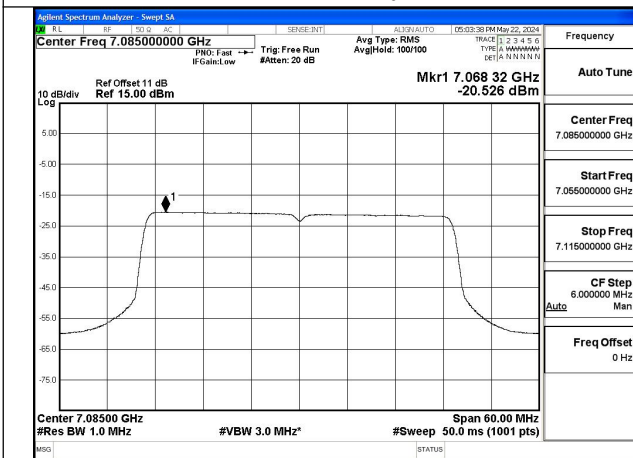

Mode:802.11ax HE40 Tone:484T Frequency:7085MHz
Ant:Chain0