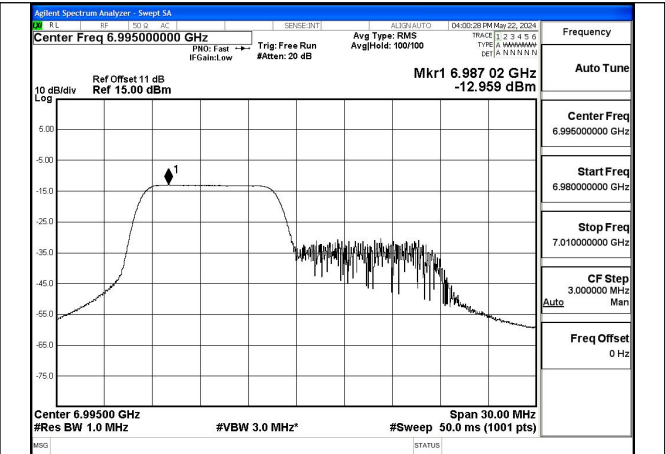

Mode:802.11ax HE20 Tone:106T Frequency:6895MHz
Ant:Chain0

Mode:802.11ax HE20 Tone:106T Frequency:6995MHz
Ant:Chain0

Mode:802.11ax HE20 Tone:106T Frequency:7115MHz
Ant:Chain0

Mode:802.11ax HE20 Tone:106T Frequency:6895MHz
Ant:Chain1

Mode:802.11ax HE20 Tone:106T Frequency:6995MHz
Ant:Chain1

Mode:802.11ax HE20 Tone:106T Frequency:7115MHz
Ant:Chain1

Mode:802.11ax HE20 Tone:242T Frequency:6895MHz
Ant:Chain0

Mode:802.11ax HE20 Tone:242T Frequency:6995MHz
Ant:Chain0