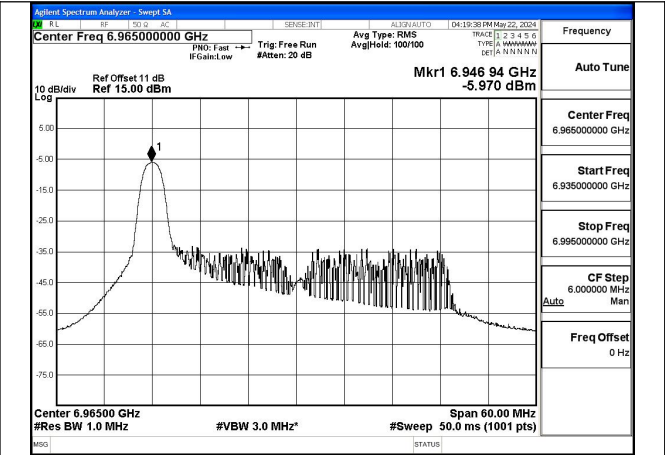

Test Mode: 802.11ax HE40

Mode:802.11ax HE40 Tone:26T Frequency:6965MHz
Ant:Chain0