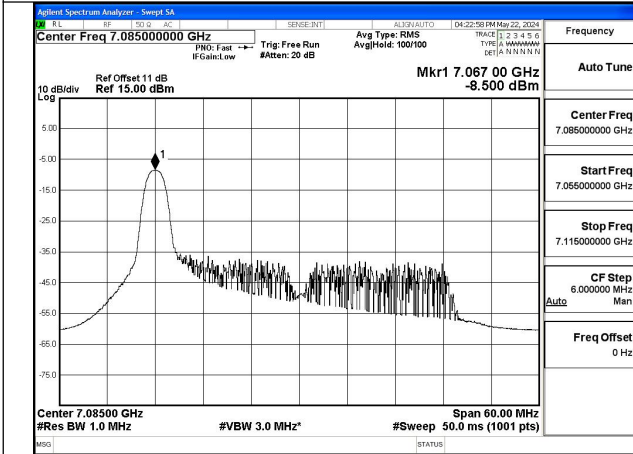

Mode:802.11ax HE40 Tone:26T Frequency:7085MHz
Ant:Chain0