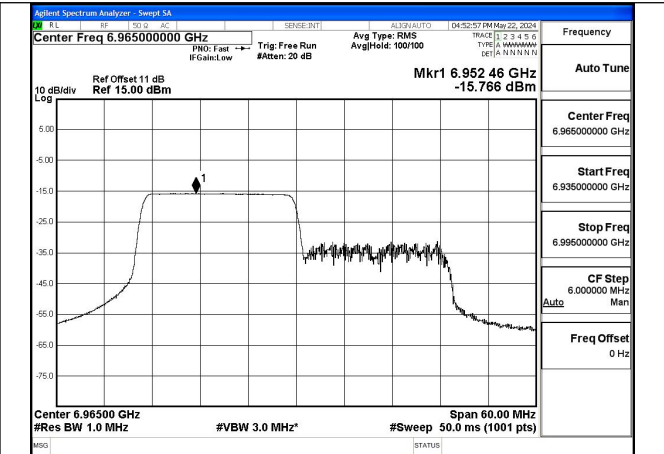

Mode:802.11ax HE40 Tone:242T Frequency:6965MHz
Ant:Chain0