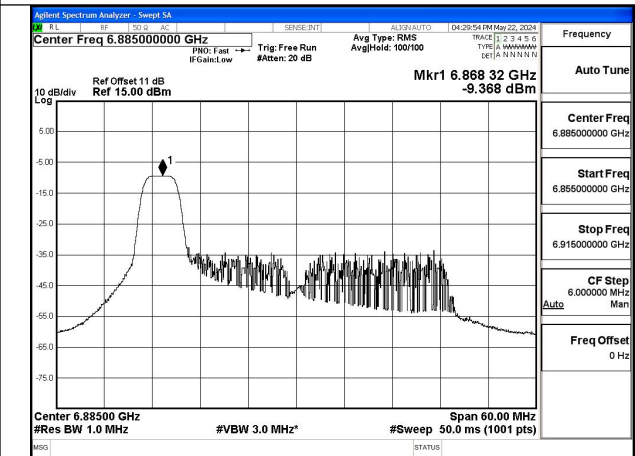

Mode:802.11ax HE40 Tone:26T Frequency:6965MHz
Ant:Chain1

Mode:802.11ax HE40 Tone:26T Frequency:7085MHz
Ant:Chain1

Mode:802.11ax HE40 Tone:52T Frequency:6885MHz
Ant:Chain0

Mode:802.11ax HE40 Tone:52T Frequency:6965MHz
Ant:Chain0

Mode:802.11ax HE40 Tone:52T Frequency:7085MHz
Ant:Chain0

Mode:802.11ax HE40 Tone:52T Frequency:6885MHz
Ant:Chain1

Mode:802.11ax HE40 Tone:52T Frequency:6965MHz
Ant:Chain1

Mode:802.11ax HE40 Tone:52T Frequency:7085MHz
Ant:Chain1