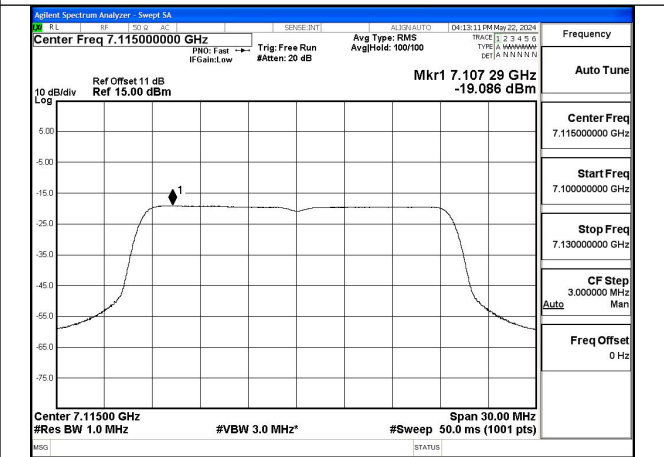

Mode:802.11ax HE20 Tone:106T Frequency:6995MHz
Ant:Chain1

Mode:802.11ax HE20 Tone:106T Frequency:7115MHz
Ant:Chain1

Mode:802.11ax HE20 Tone:242T Frequency:6895MHz
Ant:Chain0

Mode:802.11ax HE20 Tone:242T Frequency:6995MHz
Ant:Chain0

Mode:802.11ax HE20 Tone:242T Frequency:7115MHz
Ant:Chain0

Mode:802.11ax HE20 Tone:242T Frequency:6895MHz
Ant:Chain1

Mode:802.11ax HE20 Tone:242T Frequency:6995MHz
Ant:Chain1

Mode:802.11ax HE20 Tone:242T Frequency:7115MHz
Ant:Chain1