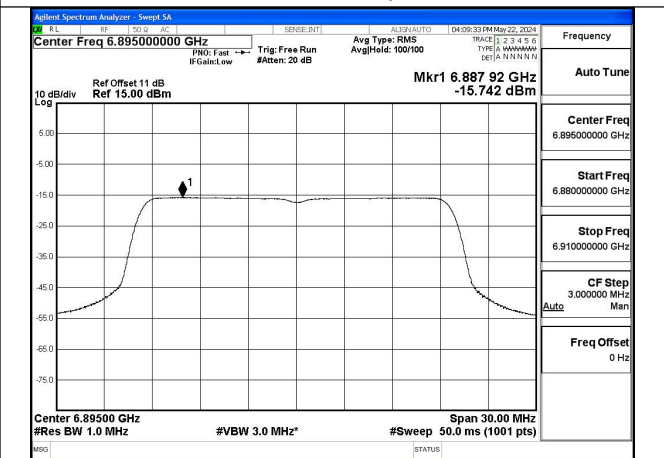

Mode:802.11ax HE20 Tone:106T Frequency:6995MHz
Ant:Chain1

Mode:802.11ax HE20 Tone:106T Frequency:7115MHz
Ant:Chain1

Mode:802.11ax HE20 Tone:242T Frequency:6895MHz
Ant:Chain0

Mode:802.11ax HE20 Tone:242T Frequency:6995MHz
Ant:Chain0

Mode:802.11ax HE20 Tone:242T Frequency:7115MHz
Ant:Chain0

Mode:802.11ax HE20 Tone:242T Frequency:6895MHz
Ant:Chain1

Mode:802.11ax HE20 Tone:242T Frequency:6995MHz
Ant:Chain1

Mode:802.11ax HE20 Tone:242T Frequency:7115MHz
Ant:Chain1