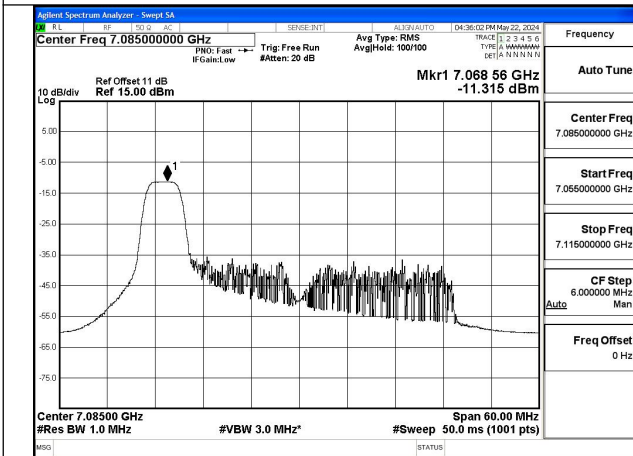

Mode:802.11ax HE40 Tone:26T Frequency:6965MHz
Ant:Chain1

Mode:802.11ax HE40 Tone:26T Frequency:7085MHz
Ant:Chain1

Mode:802.11ax HE40 Tone:52T Frequency:6885MHz
Ant:Chain0

Mode:802.11ax HE40 Tone:52T Frequency:6965MHz
Ant:Chain0

Mode:802.11ax HE40 Tone:52T Frequency:7085MHz
Ant:Chain0

Mode:802.11ax HE40 Tone:52T Frequency:6885MHz
Ant:Chain1

Mode:802.11ax HE40 Tone:52T Frequency:6965MHz
Ant:Chain1

Mode:802.11ax HE40 Tone:52T Frequency:7085MHz
Ant:Chain1