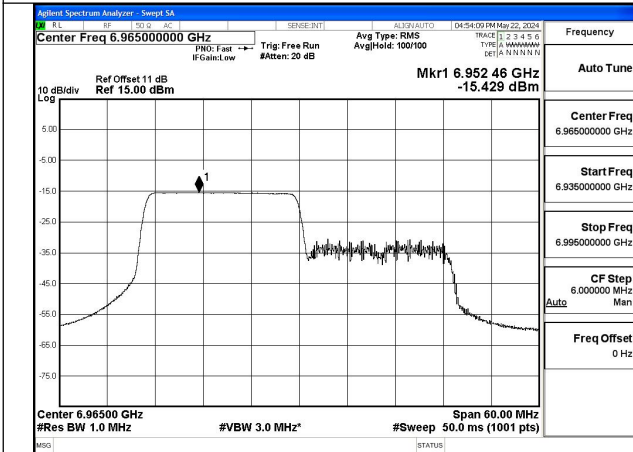

Mode:802.11ax HE40 Tone:242T Frequency:6965MHz
Ant:Chain1