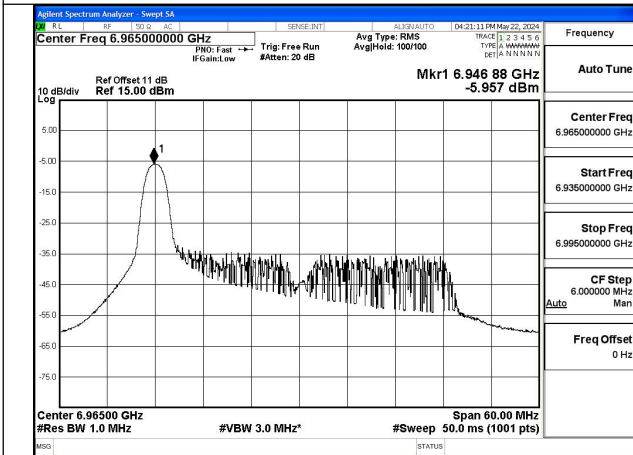

Test Mode: 802.11ax HE40

Mode:802.11ax HE40 Tone:26T Frequency:6885MHz
Ant:Chain0

Mode:802.11ax HE40 Tone:26T Frequency:6965MHz
Ant:Chain0

Mode:802.11ax HE40 Tone:26T Frequency:7085MHz
Ant:Chain0

Mode:802.11ax HE40 Tone:26T Frequency:6885MHz
Ant:Chain1