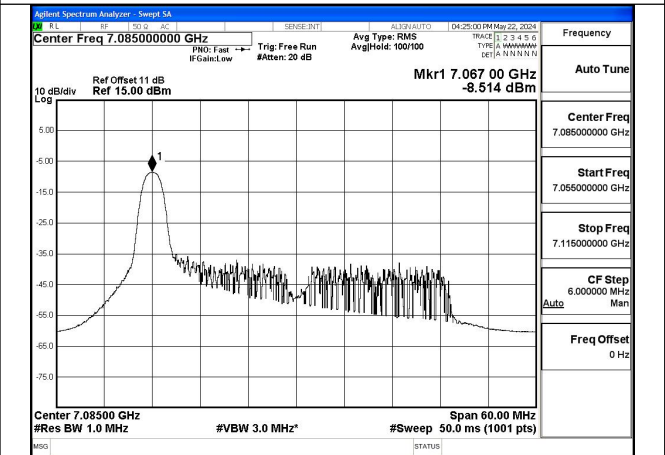

Test Mode: 802.11ax HE40

Mode:802.11ax HE40 Tone:26T Frequency:6885MHz
Ant:Chain0

Mode:802.11ax HE40 Tone:26T Frequency:6965MHz
Ant:Chain0

Mode:802.11ax HE40 Tone:26T Frequency:7085MHz
Ant:Chain0

Mode:802.11ax HE40 Tone:26T Frequency:6885MHz
Ant:Chain1