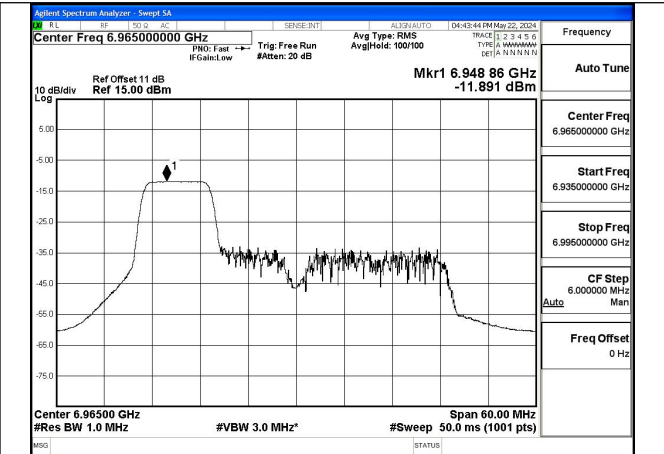

Mode:802.11ax HE40 Tone:106T Frequency:6965MHz
Ant:Chain0