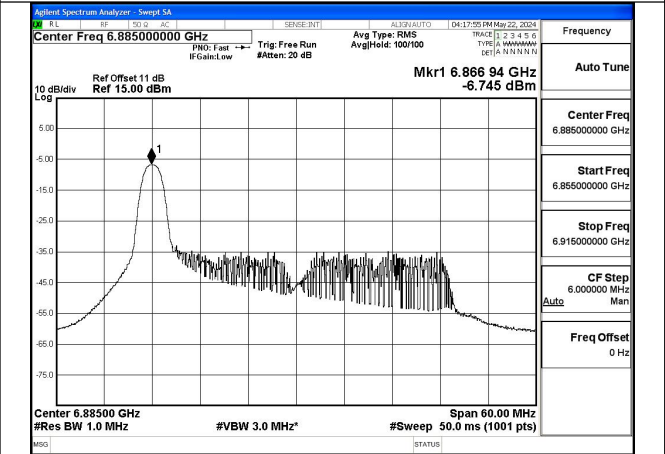

Mode:802.11ax HE20 Tone:242T Frequency:7115MHz
Ant:Chain0

Mode:802.11ax HE20 Tone:242T Frequency:6895MHz
Ant:Chain1

Mode:802.11ax HE20 Tone:242T Frequency:6995MHz
Ant:Chain1

Mode:802.11ax HE20 Tone:242T Frequency:7115MHz
Ant:Chain1

Test Mode: 802.11ax HE40

Mode:802.11ax HE40 Tone:26T Frequency:6885MHz
Ant:Chain0

Mode:802.11ax HE40 Tone:26T Frequency:6965MHz
Ant:Chain0

Mode:802.11ax HE40 Tone:26T Frequency:7085MHz
Ant:Chain0

Mode:802.11ax HE40 Tone:26T Frequency:6885MHz
Ant:Chain1