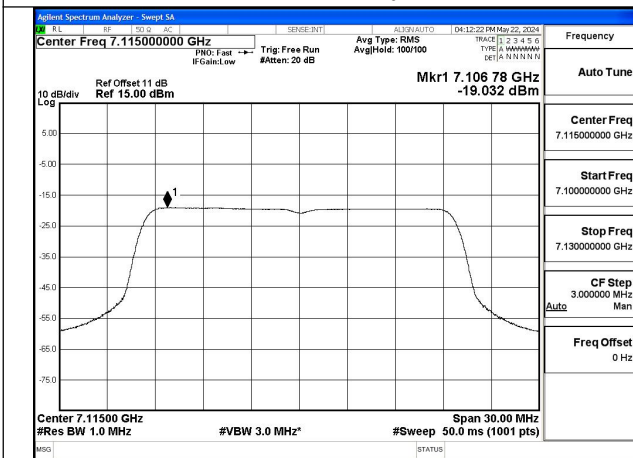

Mode:802.11ax HE20 Tone:106T Frequency:6995MHz
Ant:Chain1

Mode:802.11ax HE20 Tone:106T Frequency:7115MHz
Ant:Chain1

Mode:802.11ax HE20 Tone:242T Frequency:6895MHz
Ant:Chain0

Mode:802.11ax HE20 Tone:242T Frequency:6995MHz
Ant:Chain0

Mode:802.11ax HE20 Tone:242T Frequency:7115MHz
Ant:Chain0

Mode:802.11ax HE20 Tone:242T Frequency:6895MHz
Ant:Chain1

Mode:802.11ax HE20 Tone:242T Frequency:6995MHz
Ant:Chain1

Mode:802.11ax HE20 Tone:242T Frequency:7115MHz
Ant:Chain1