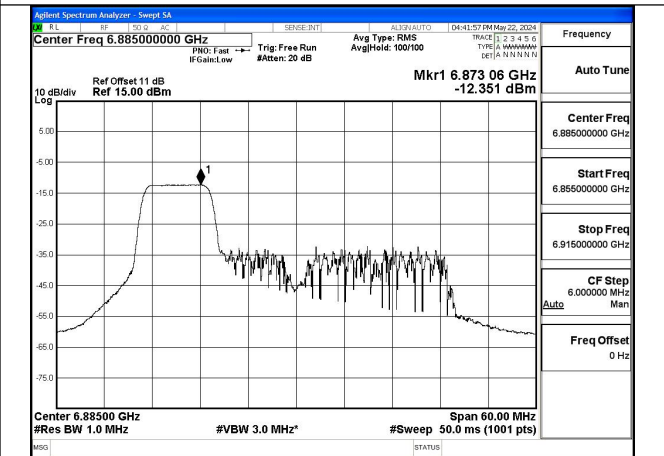

Mode:802.11ax HE40 Tone:52T Frequency:7085MHz
Ant:Chain0

Mode:802.11ax HE40 Tone:52T Frequency:6885MHz
Ant:Chain1

Mode:802.11ax HE40 Tone:52T Frequency:6965MHz
Ant:Chain1

Mode:802.11ax HE40 Tone:52T Frequency:7085MHz
Ant:Chain1

Mode:802.11ax HE40 Tone:106T Frequency:6885MHz
Ant:Chain0

Mode:802.11ax HE40 Tone:106T Frequency:6965MHz
Ant:Chain0

Mode:802.11ax HE40 Tone:106T Frequency:7085MHz
Ant:Chain0

Mode:802.11ax HE40 Tone:106T Frequency:6885MHz
Ant:Chain1