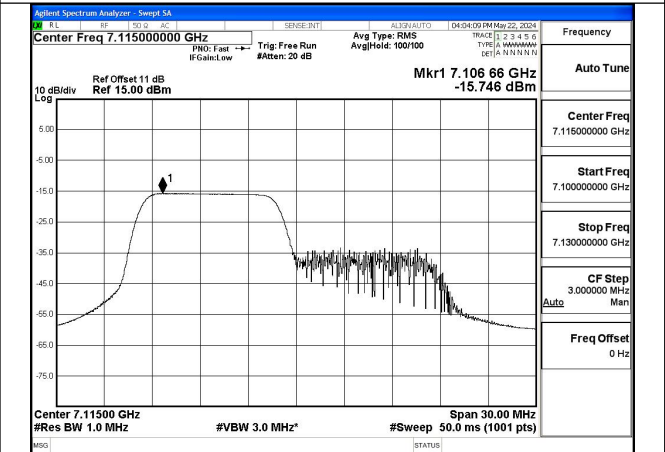

Mode:802.11ax HE20 Tone:106T Frequency:6895MHz
Ant:Chain0

Mode:802.11ax HE20 Tone:106T Frequency:6995MHz
Ant:Chain0

Mode:802.11ax HE20 Tone:106T Frequency:7115MHz
Ant:Chain0

Mode:802.11ax HE20 Tone:106T Frequency:6895MHz
Ant:Chain1

Mode:802.11ax HE20 Tone:106T Frequency:6995MHz
Ant:Chain1

Mode:802.11ax HE20 Tone:106T Frequency:7115MHz
Ant:Chain1

Mode:802.11ax HE20 Tone:242T Frequency:6895MHz
Ant:Chain0

Mode:802.11ax HE20 Tone:242T Frequency:6995MHz
Ant:Chain0