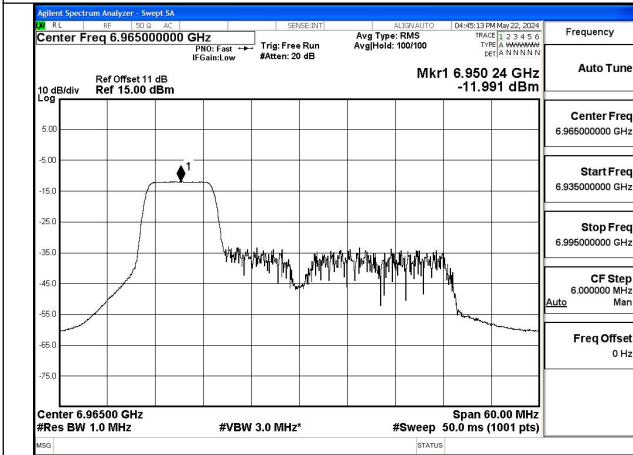

Mode:802.11ax HE40 Tone:106T Frequency:6885MHz
Ant:Chain0

Mode:802.11ax HE40 Tone:106T Frequency:6965MHz
Ant:Chain0

Mode:802.11ax HE40 Tone:106T Frequency:7085MHz
Ant:Chain0

Mode:802.11ax HE40 Tone:106T Frequency:6885MHz
Ant:Chain1