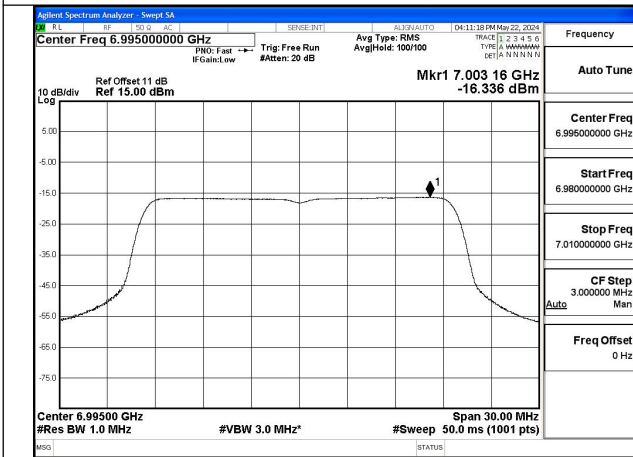

Mode:802.11ax HE20 Tone:242T Frequency:6995MHz
Ant:Chain1