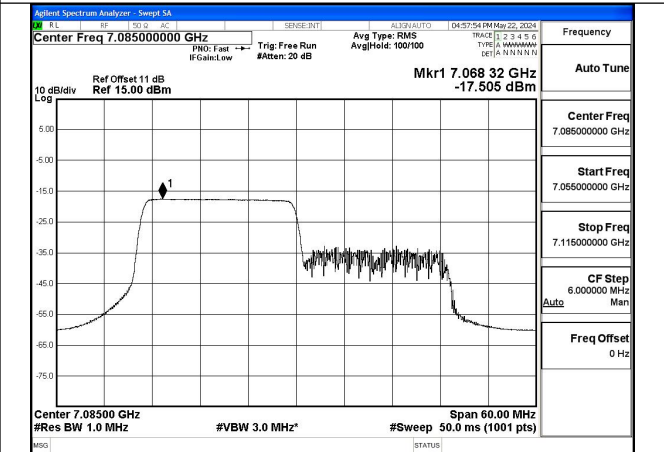

Mode:802.11ax HE40 Tone:242T Frequency:7085MHz
Ant:Chain1