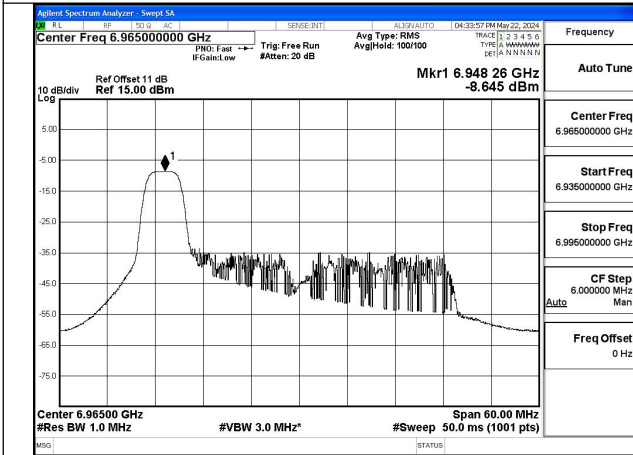

Mode:802.11ax HE40 Tone:52T Frequency:6965MHz
Ant:Chain1