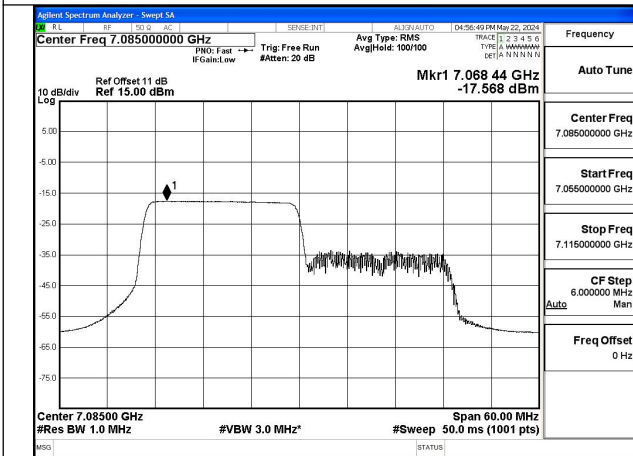

Mode:802.11ax HE40 Tone:106T Frequency:6965MHz
Ant:Chain1

Mode:802.11ax HE40 Tone:106T Frequency:7085MHz
Ant:Chain1

Mode:802.11ax HE40 Tone:242T Frequency:6885MHz
Ant:Chain0

Mode:802.11ax HE40 Tone:242T Frequency:6965MHz
Ant:Chain0