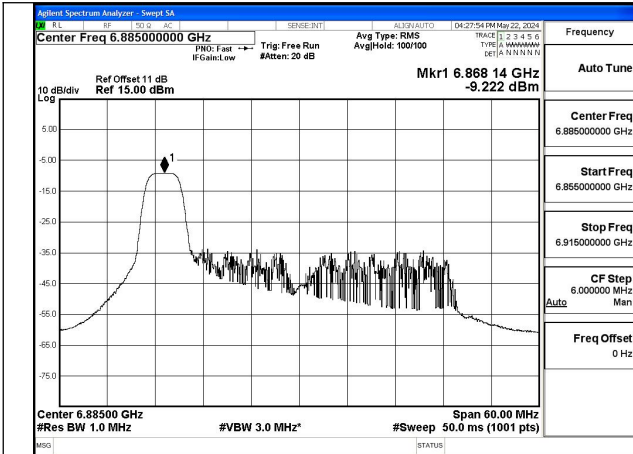

Mode:802.11ax HE40 Tone:52T Frequency:6885MHz
Ant:Chain0