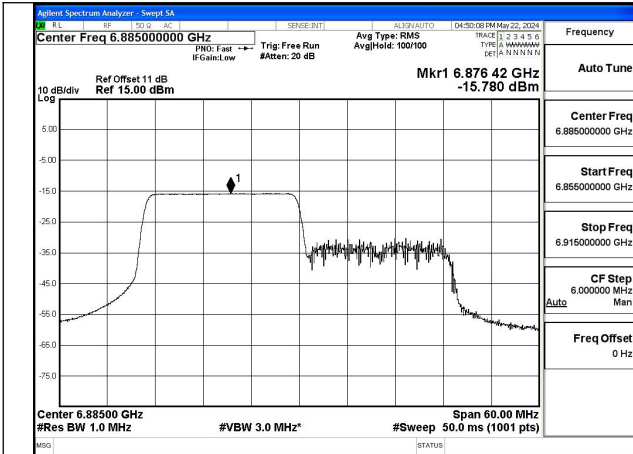

Mode:802.11ax HE40 Tone:242T Frequency:6885MHz
Ant:Chain0