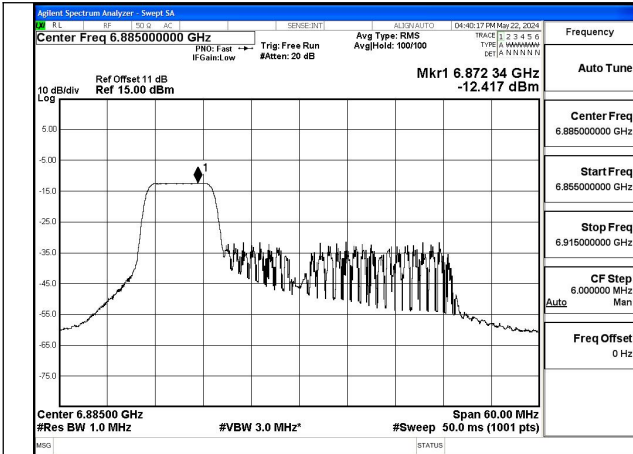

Mode:802.11ax HE40 Tone:52T Frequency:7085MHz
Ant:Chain0

Mode:802.11ax HE40 Tone:52T Frequency:6885MHz
Ant:Chain1

Mode:802.11ax HE40 Tone:52T Frequency:6965MHz
Ant:Chain1

Mode:802.11ax HE40 Tone:52T Frequency:7085MHz
Ant:Chain1