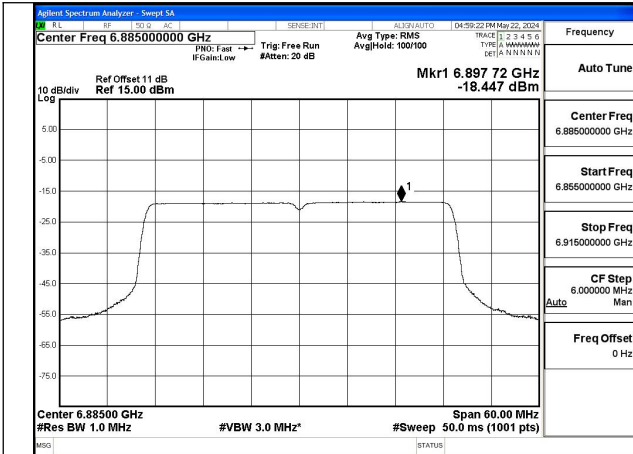

Mode:802.11ax HE40 Tone:242T Frequency:7085MHz
Ant:Chain0

Mode:802.11ax HE40 Tone:242T Frequency:6885MHz
Ant:Chain1

Mode:802.11ax HE40 Tone:242T Frequency:6965MHz
Ant:Chain1

Mode:802.11ax HE40 Tone:242T Frequency:7085MHz
Ant:Chain1