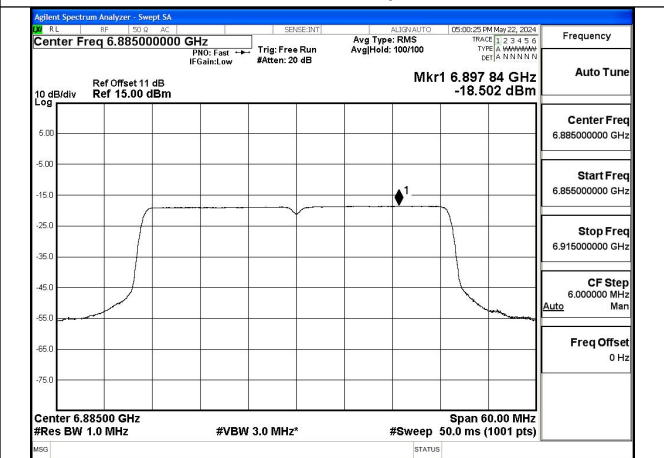

Mode:802.11ax HE40 Tone:242T Frequency:7085MHz
Ant:Chain0

Mode:802.11ax HE40 Tone:242T Frequency:6885MHz
Ant:Chain1

Mode:802.11ax HE40 Tone:242T Frequency:6965MHz
Ant:Chain1

Mode:802.11ax HE40 Tone:242T Frequency:7085MHz
Ant:Chain1

Mode:802.11ax HE40 Tone:484T Frequency:6885MHz
Ant:Chain0

Mode:802.11ax HE40 Tone:484T Frequency:6965MHz
Ant:Chain0

Mode:802.11ax HE40 Tone:484T Frequency:7085MHz
Ant:Chain0

Mode:802.11ax HE40 Tone:484T Frequency:6885MHz
Ant:Chain1