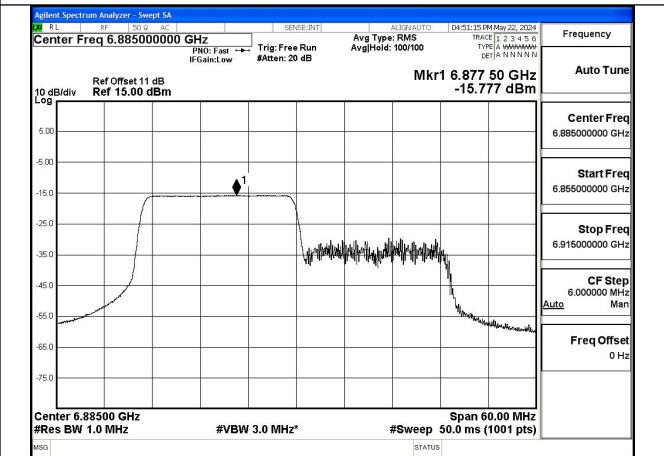

Mode:802.11ax HE40 Tone:106T Frequency:6965MHz
Ant:Chain1

Mode:802.11ax HE40 Tone:106T Frequency:7085MHz
Ant:Chain1

Mode:802.11ax HE40 Tone:242T Frequency:6885MHz
Ant:Chain0

Mode:802.11ax HE40 Tone:242T Frequency:6965MHz
Ant:Chain0

Mode:802.11ax HE40 Tone:242T Frequency:7085MHz
Ant:Chain0

Mode:802.11ax HE40 Tone:242T Frequency:6885MHz
Ant:Chain1

Mode:802.11ax HE40 Tone:242T Frequency:6965MHz
Ant:Chain1

Mode:802.11ax HE40 Tone:242T Frequency:7085MHz
Ant:Chain1