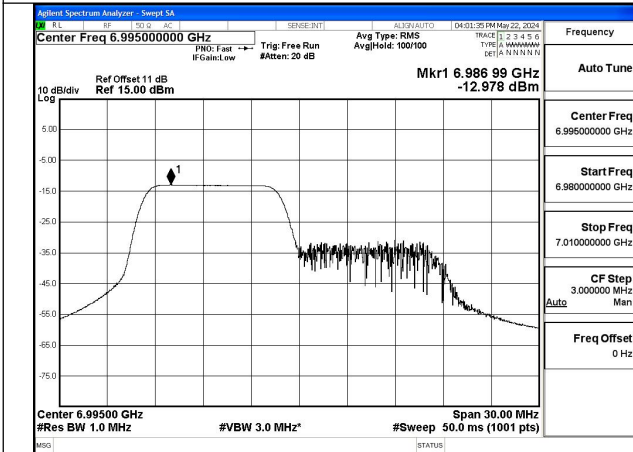

Mode:802.11ax HE20 Tone:106T Frequency:6895MHz
Ant:Chain0

Mode:802.11ax HE20 Tone:106T Frequency:6995MHz
Ant:Chain0

Mode:802.11ax HE20 Tone:106T Frequency:7115MHz
Ant:Chain0

Mode:802.11ax HE20 Tone:106T Frequency:6895MHz
Ant:Chain1

Mode:802.11ax HE20 Tone:106T Frequency:6995MHz
Ant:Chain1

Mode:802.11ax HE20 Tone:106T Frequency:7115MHz
Ant:Chain1

Mode:802.11ax HE20 Tone:242T Frequency:6895MHz
Ant:Chain0

Mode:802.11ax HE20 Tone:242T Frequency:6995MHz
Ant:Chain0