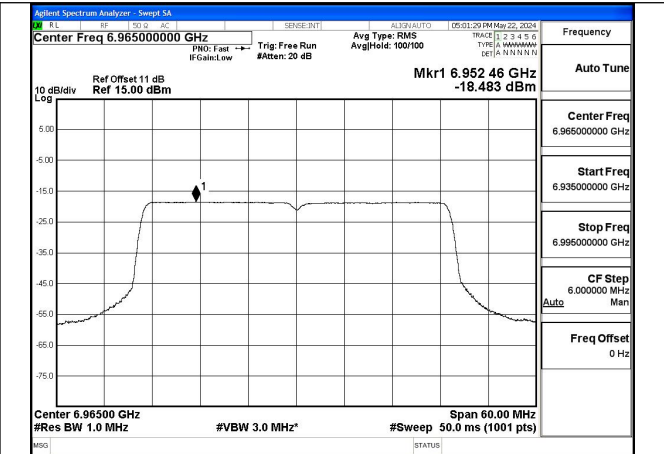

Mode:802.11ax HE40 Tone:484T Frequency:6965MHz
Ant:Chain0