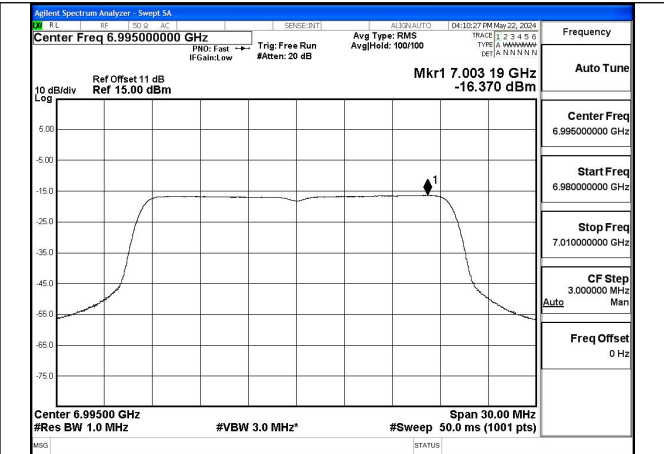

Mode:802.11ax HE20 Tone:242T Frequency:6995MHz
Ant:Chain0