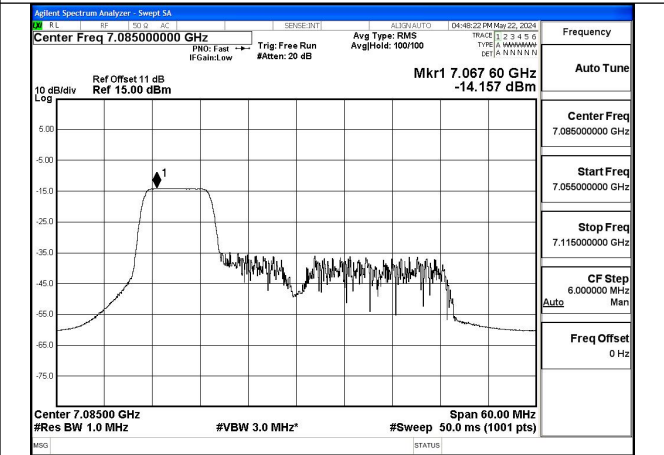

Mode:802.11ax HE40 Tone:106T Frequency:7085MHz
Ant:Chain1