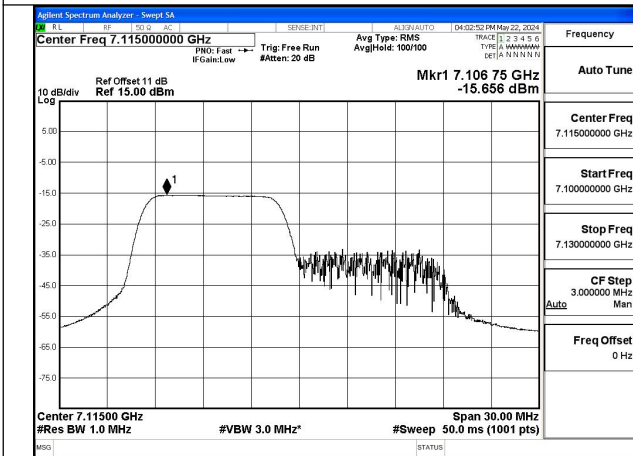

Mode:802.11ax HE20 Tone:106T Frequency:6895MHz
Ant:Chain0

Mode:802.11ax HE20 Tone:106T Frequency:6995MHz
Ant:Chain0

Mode:802.11ax HE20 Tone:106T Frequency:7115MHz
Ant:Chain0

Mode:802.11ax HE20 Tone:106T Frequency:6895MHz
Ant:Chain1

Mode:802.11ax HE20 Tone:106T Frequency:6995MHz
Ant:Chain1

Mode:802.11ax HE20 Tone:106T Frequency:7115MHz
Ant:Chain1

Mode:802.11ax HE20 Tone:242T Frequency:6895MHz
Ant:Chain0

Mode:802.11ax HE20 Tone:242T Frequency:6995MHz
Ant:Chain0