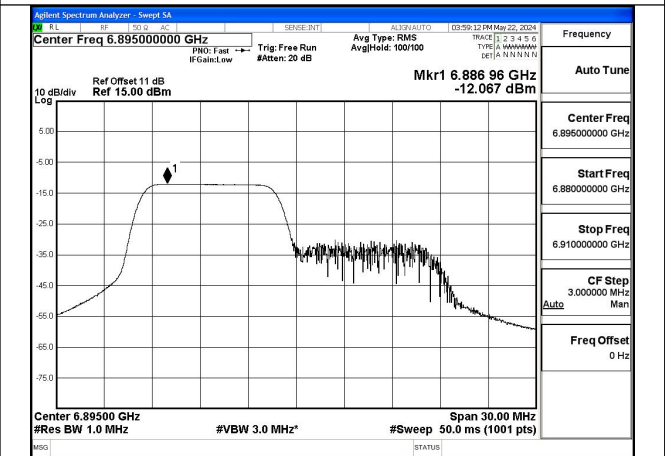

Mode:802.11ax HE20 Tone:106T Frequency:6895MHz
Ant:Chain0

Mode:802.11ax HE20 Tone:106T Frequency:6995MHz
Ant:Chain0

Mode:802.11ax HE20 Tone:106T Frequency:7115MHz
Ant:Chain0

Mode:802.11ax HE20 Tone:106T Frequency:6895MHz
Ant:Chain1

Mode:802.11ax HE20 Tone:106T Frequency:6995MHz
Ant:Chain1

Mode:802.11ax HE20 Tone:106T Frequency:7115MHz
Ant:Chain1

Mode:802.11ax HE20 Tone:242T Frequency:6895MHz
Ant:Chain0

Mode:802.11ax HE20 Tone:242T Frequency:6995MHz
Ant:Chain0