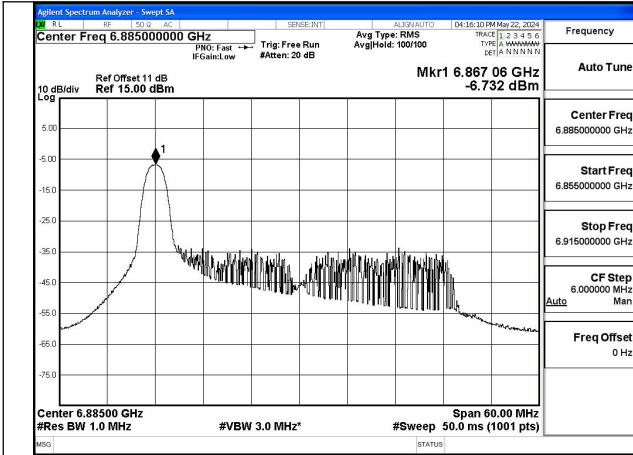

Test Mode: 802.11ax HE40

Mode:802.11ax HE40 Tone:26T Frequency:6885MHz
Ant:Chain0