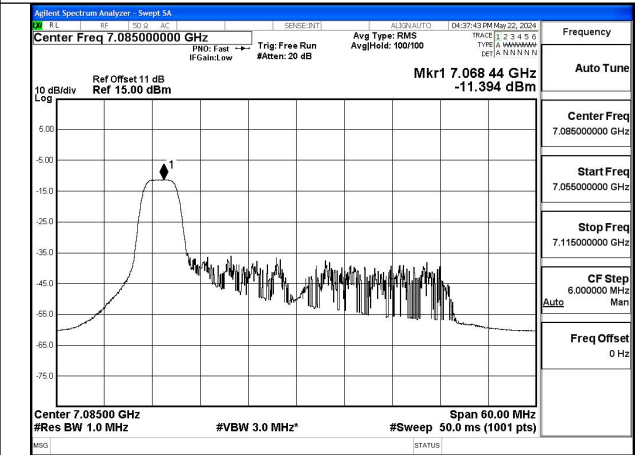

Mode:802.11ax HE40 Tone:52T Frequency:7085MHz
Ant:Chain1