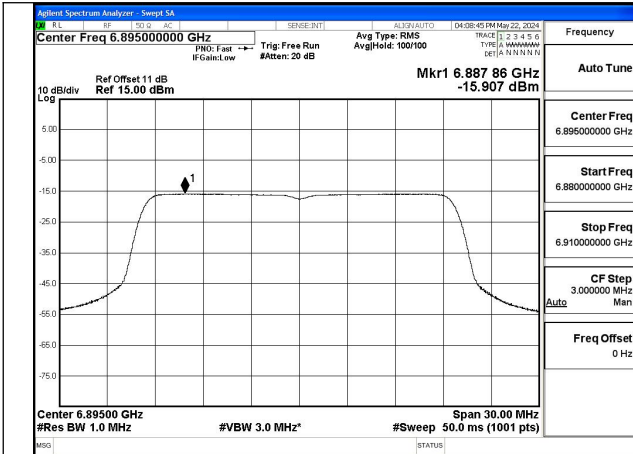

Mode:802.11ax HE20 Tone:106T Frequency:6895MHz
Ant:Chain0

Mode:802.11ax HE20 Tone:106T Frequency:6995MHz
Ant:Chain0

Mode:802.11ax HE20 Tone:106T Frequency:7115MHz
Ant:Chain0

Mode:802.11ax HE20 Tone:106T Frequency:6895MHz
Ant:Chain1

Mode:802.11ax HE20 Tone:106T Frequency:6995MHz
Ant:Chain1

Mode:802.11ax HE20 Tone:106T Frequency:7115MHz
Ant:Chain1

Mode:802.11ax HE20 Tone:242T Frequency:6895MHz
Ant:Chain0

Mode:802.11ax HE20 Tone:242T Frequency:6995MHz
Ant:Chain0