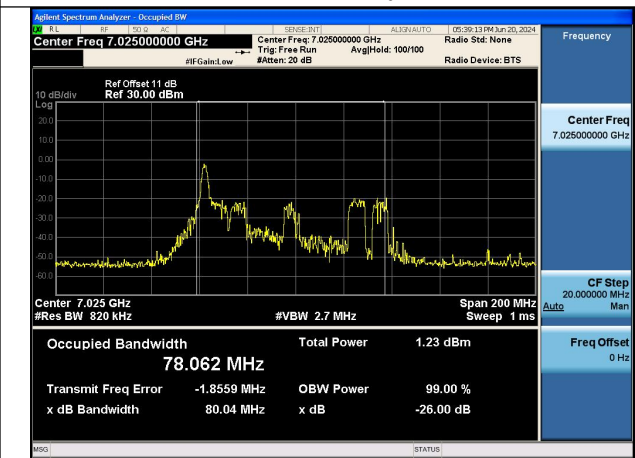

Mode:802.11ax HE40 TONE:26T Frequency:6965MHz
Ant:Chain1

Mode:802.11ax HE40 TONE:26T Frequency:7085MHz
Ant:Chain1

Test Mode: 802.11ax HE80 TONE:26T

Mode:802.11ax HE80 TONE:26T Frequency:6945MHz
Ant:Chain0

Mode:802.11ax HE80 TONE:26T Frequency:7025MHz
Ant:Chain0

Mode:802.11ax HE80 TONE:26T Frequency:6945MHz
Ant:Chain1

Mode:802.11ax HE80 TONE:26T Frequency:7025MHz
Ant:Chain1

Test Mode: 802.11ax HE160 TONE:26T