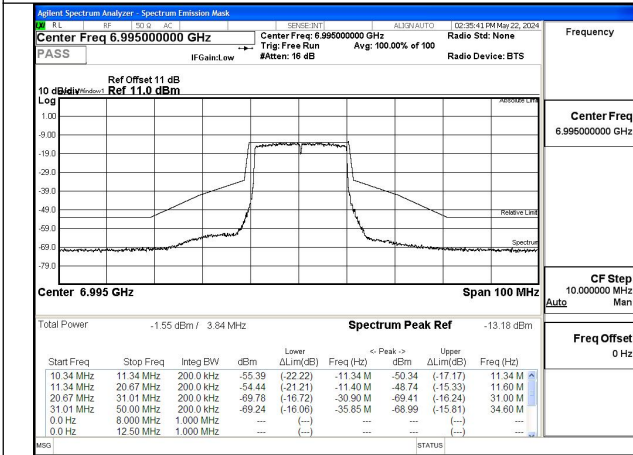

Mode:802.11ax HE160 TONE:26T
Frequency:6985MHz Ant:Chain0

Mode:802.11ax HE160 TONE:26T
Frequency:6985MHz Ant:Chain1

In-Band Emissions

Test Mode: 802.11a

Mode:802.11ax HE20 Tone:242T Frequency:6895MHz
Ant:Chain0

Mode:802.11ax HE20 Tone:242T Frequency:6995MHz
Ant:Chain0

Mode:802.11ax HE20 Tone:242T Frequency:7115MHz
Ant:Chain0

Mode:802.11ax HE20 Tone:242T Frequency:6895MHz
Ant:Chain1

Mode:802.11ax HE20 Tone:242T Frequency:6995MHz
Ant:Chain1