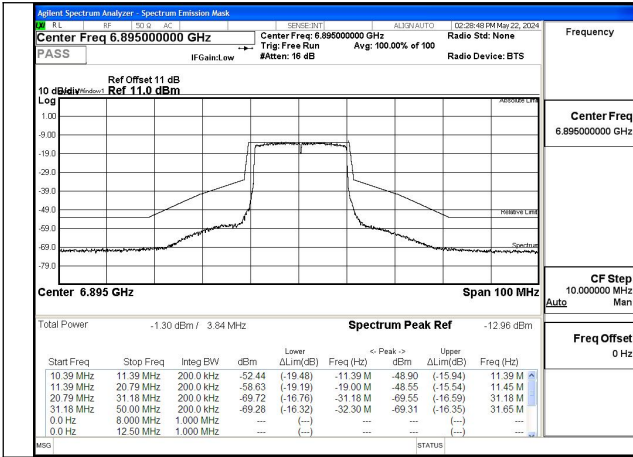

Mode:802.11ax HE160 TONE:26T
Frequency:6985MHz Ant:Chain0

Mode:802.11ax HE160 TONE:26T
Frequency:6985MHz Ant:Chain1

In-Band Emissions

Test Mode: 802.11a

Mode:802.11ax HE20 Tone:242T Frequency:6895MHz
Ant:Chain0

Mode:802.11ax HE20 Tone:242T Frequency:6995MHz
Ant:Chain0

Mode:802.11ax HE20 Tone:242T Frequency:7115MHz
Ant:Chain0

Mode:802.11ax HE20 Tone:242T Frequency:6895MHz
Ant:Chain1

Mode:802.11ax HE20 Tone:242T Frequency:6995MHz
Ant:Chain1