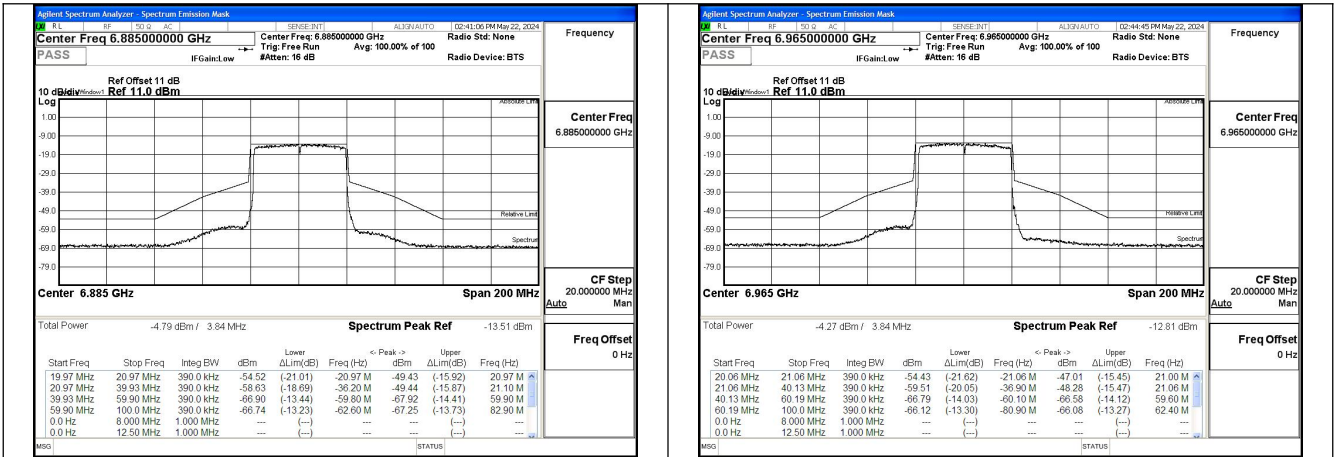

Mode:802.11ax HE20 Tone:242T Frequency:6995MHz
Ant:Chain0

Mode:802.11ax HE20 Tone:242T Frequency:7115MHz
Ant:Chain0

Mode:802.11ax HE20 Tone:242T Frequency:6895MHz
Ant:Chain1

Mode:802.11ax HE20 Tone:242T Frequency:6995MHz
Ant:Chain1

Mode:802.11ax HE20 Tone:242T Frequency:7115MHz
Ant:Chain1

Test Mode: 802.11ax HE40

Mode:802.11ax HE40 Tone:242T Frequency:6885MHz
Ant:Chain0

Mode:802.11ax HE40 Tone:242T Frequency:6965MHz
Ant:Chain0

Mode:802.11ax HE40 Tone:242T Frequency:7085MHz
Ant:Chain0