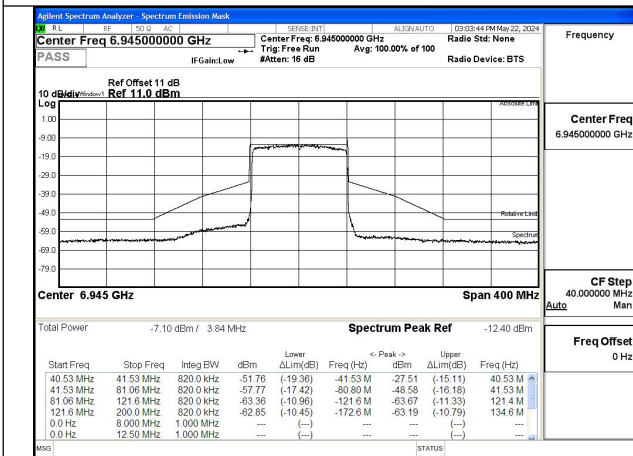

Mode:802.11ax HE40 Tone:242T Frequency:6885MHz
Ant:Chain1

Mode:802.11ax HE40 Tone:242T Frequency:6965MHz
Ant:Chain1

Mode:802.11ax HE40 Tone:242T Frequency:7085MHz
Ant:Chain1

Test Mode: 802.11ax HE80

Mode:802.11ax HE80 Tone:996T Frequency:6945MHz
Ant:Chain0

Mode:802.11ax HE80 Tone:996T Frequency:7025MHz
Ant:Chain0

Mode:802.11ax HE80 Tone:996T Frequency:6945MHz
Ant:Chain1

Mode:802.11ax HE80 Tone:996T Frequency:7025MHz
Ant:Chain1

Test Mode: 802.11ax HE160

Mode:802.11ax HE160 Tone:1992T
Frequency:6985MHz Ant:Chain0