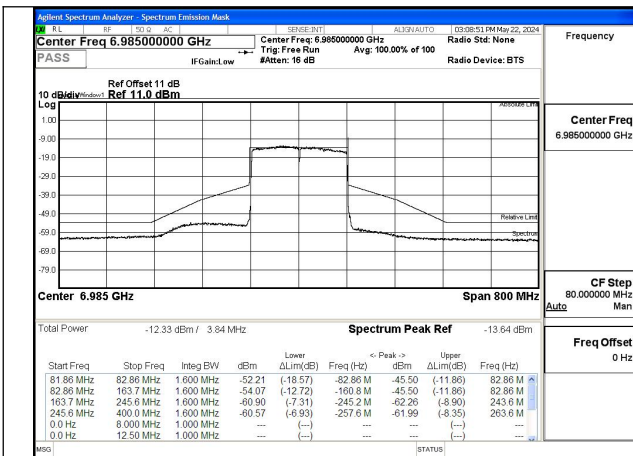

Mode:802.11ax HE40 Tone:242T Frequency:6885MHz
Ant:Chain1

Mode:802.11ax HE40 Tone:242T Frequency:6965MHz
Ant:Chain1

Mode:802.11ax HE40 Tone:242T Frequency:7085MHz
Ant:Chain1

Test Mode: 802.11ax HE80

Mode:802.11ax HE80 Tone:996T Frequency:6945MHz
Ant:Chain0

Mode:802.11ax HE80 Tone:996T Frequency:7025MHz
Ant:Chain0

Mode:802.11ax HE80 Tone:996T Frequency:6945MHz
Ant:Chain1

Mode:802.11ax HE80 Tone:996T Frequency:7025MHz
Ant:Chain1

Test Mode: 802.11ax HE160

Mode:802.11ax HE160 Tone:1992T
Frequency:6985MHz Ant:Chain0