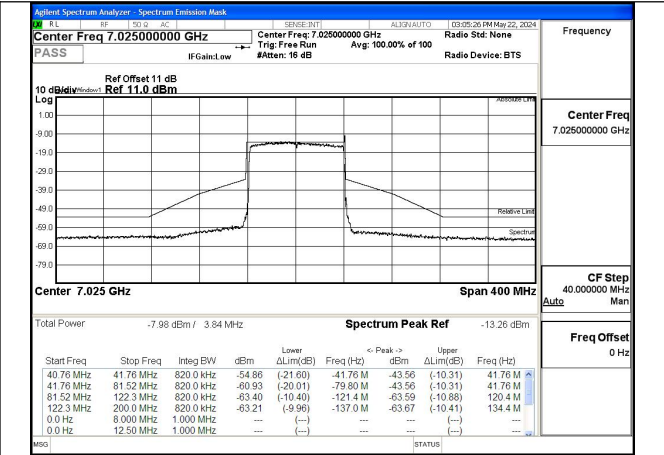

Test Mode: 802.11ax HE80

Mode:802.11ax HE80 Tone:996T Frequency:7025MHz
Ant:Chain0