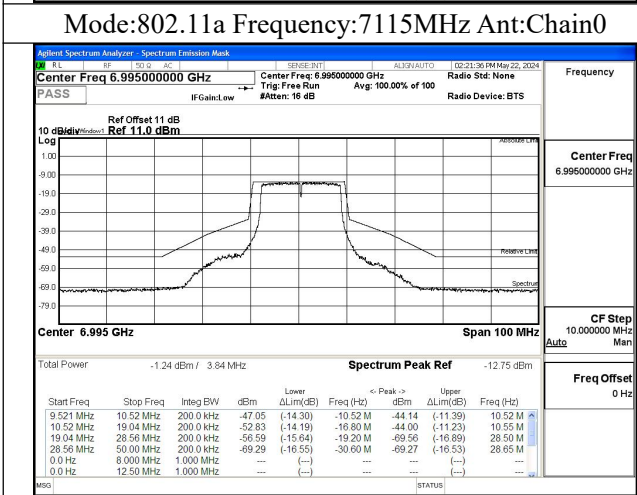

Mode:802.11ax HE80 TONE:26T Frequency:7025MHz
Ant:Chain0

Mode:802.11ax HE80 TONE:26T Frequency:6945MHz
Ant:Chain1

Mode:802.11ax HE80 TONE:26T Frequency:7025MHz
Ant:Chain1

Test Mode: 802.11ax HE160 TONE:26T

Mode:802.11ax HE160 TONE:26T
Frequency:6985MHz Ant:Chain0

Mode:802.11ax HE160 TONE:26T
Frequency:6985MHz Ant:Chain1

In-Band Emissions

Test Mode: 802.11a

Mode:802.11ax HE20 Tone:242T Frequency:6895MHz
Ant:Chain0