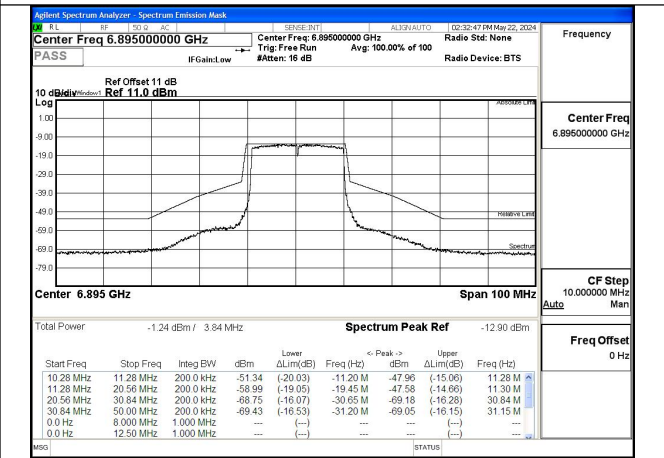

Mode:802.11ax HE160 TONE:26T
Frequency:6985MHz Ant:Chain0

Mode:802.11ax HE160 TONE:26T
Frequency:6985MHz Ant:Chain1

In-Band Emissions

Test Mode: 802.11a

Mode:802.11ax HE20 Tone:242T Frequency:6895MHz
Ant:Chain0

Mode:802.11ax HE20 Tone:242T Frequency:6995MHz
Ant:Chain0

Mode:802.11ax HE20 Tone:242T Frequency:7115MHz
Ant:Chain0

Mode:802.11ax HE20 Tone:242T Frequency:6895MHz
Ant:Chain1

Mode:802.11ax HE20 Tone:242T Frequency:6995MHz
Ant:Chain1