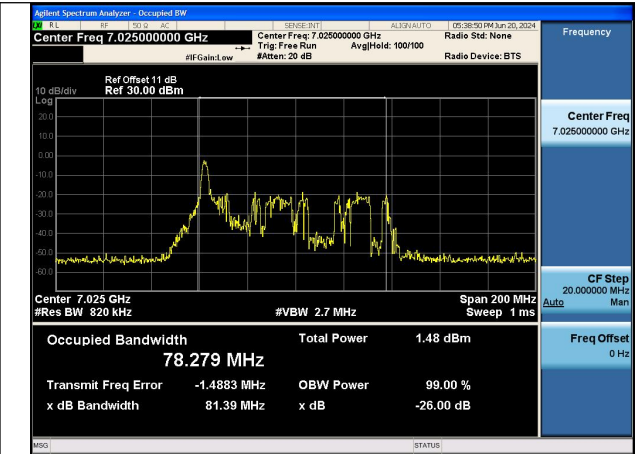

Mode:802.11ax HE40 TONE:26T Frequency:6965MHz
Ant:Chain1

Mode:802.11ax HE40 TONE:26T Frequency:7085MHz
Ant:Chain1

Test Mode: 802.11ax HE80 TONE:26T

Mode:802.11ax HE80 TONE:26T Frequency:6945MHz
Ant:Chain0

Mode:802.11ax HE80 TONE:26T Frequency:7025MHz
Ant:Chain0

Mode:802.11ax HE80 TONE:26T Frequency:6945MHz
Ant:Chain1

Mode:802.11ax HE80 TONE:26T Frequency:7025MHz
Ant:Chain1

Test Mode: 802.11ax HE160 TONE:26T