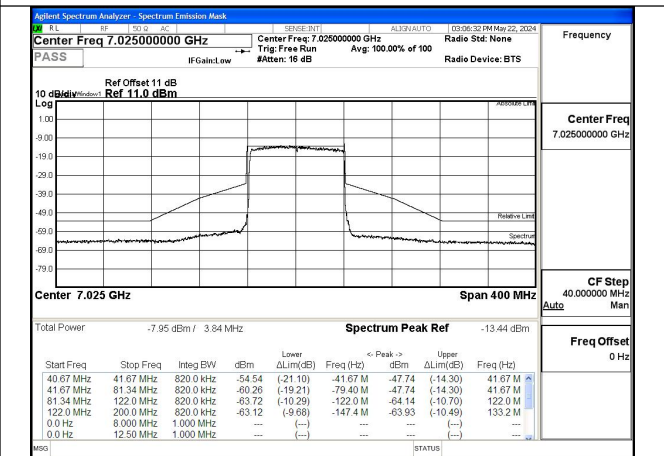

Mode:802.11ax HE40 Tone:242T Frequency:6885MHz
Ant:Chain1

Mode:802.11ax HE40 Tone:242T Frequency:6965MHz
Ant:Chain1

Mode:802.11ax HE40 Tone:242T Frequency:7085MHz
Ant:Chain1

Test Mode: 802.11ax HE80

Mode:802.11ax HE80 Tone:996T Frequency:6945MHz
Ant:Chain0

Mode:802.11ax HE80 Tone:996T Frequency:7025MHz
Ant:Chain0

Mode:802.11ax HE80 Tone:996T Frequency:6945MHz
Ant:Chain1

Mode:802.11ax HE80 Tone:996T Frequency:7025MHz
Ant:Chain1

Test Mode: 802.11ax HE160

Mode:802.11ax HE160 Tone:1992T
Frequency:6985MHz Ant:Chain0