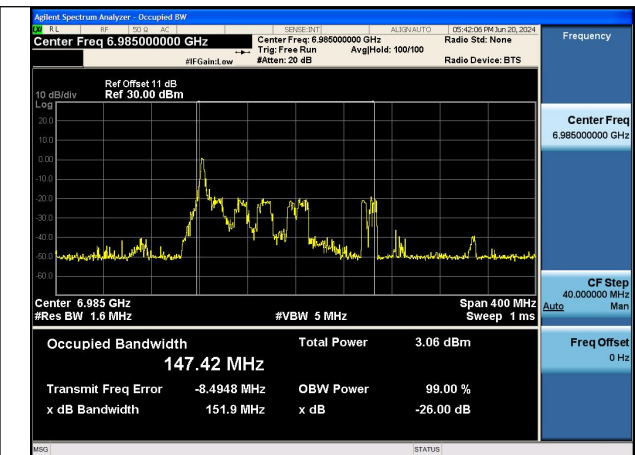

Mode:802.11ax HE80 TONE:26T Frequency:7025MHz
Ant:Chain0

Mode:802.11ax HE80 TONE:26T Frequency:6945MHz
Ant:Chain1

Mode:802.11ax HE80 TONE:26T Frequency:7025MHz
Ant:Chain1

Test Mode: 802.11ax HE160 TONE:26T

Mode:802.11ax HE160 TONE:26T
Frequency:6985MHz Ant:Chain0

Mode:802.11ax HE160 TONE:26T
Frequency:6985MHz Ant:Chain1

In-Band Emissions

Test Mode: 802.11a

Mode:802.11ax HE20 Tone:242T Frequency:6895MHz
Ant:Chain0