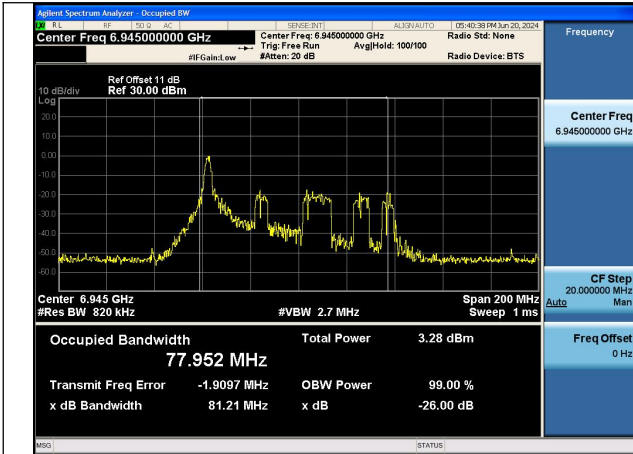

Mode:802.11ax HE40 TONE:26T Frequency:6885MHz
Ant:Chain0

Mode:802.11ax HE40 TONE:26T Frequency:6965MHz
Ant:Chain0

Mode:802.11ax HE40 TONE:26T Frequency:7085MHz
Ant:Chain0

Mode:802.11ax HE40 TONE:26T Frequency:6885MHz
Ant:Chain1

Mode:802.11ax HE40 TONE:26T Frequency:6965MHz
Ant:Chain1

Mode:802.11ax HE40 TONE:26T Frequency:7085MHz
Ant:Chain1

Test Mode: 802.11ax HE80 TONE:26T

Mode:802.11ax HE80 TONE:26T Frequency:6945MHz
Ant:Chain0