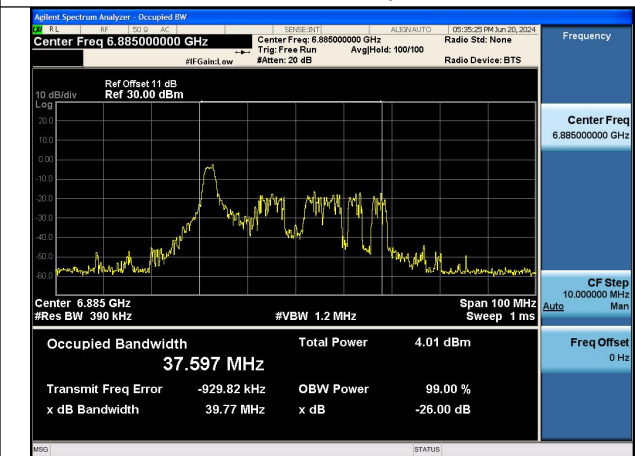

Mode:802.11ax HE40 TONE:26T Frequency:6885MHz
Ant:Chain0

Mode:802.11ax HE40 TONE:26T Frequency:6965MHz
Ant:Chain0

Mode:802.11ax HE40 TONE:26T Frequency:7085MHz
Ant:Chain0

Mode:802.11ax HE40 TONE:26T Frequency:6885MHz
Ant:Chain1

Mode:802.11ax HE40 TONE:26T Frequency:6965MHz
Ant:Chain1

Mode:802.11ax HE40 TONE:26T Frequency:7085MHz
Ant:Chain1

Test Mode: 802.11ax HE80 TONE:26T

Mode:802.11ax HE80 TONE:26T Frequency:6945MHz
Ant:Chain0