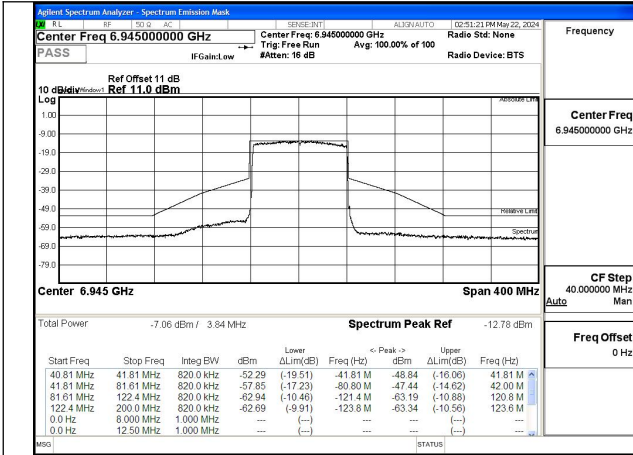

Mode:802.11ax HE20 Tone:242T Frequency:7115MHz
Ant:Chain1

Test Mode: 802.11ax HE40

Mode:802.11ax HE40 Tone:242T Frequency:6885MHz
Ant:Chain0

Mode:802.11ax HE40 Tone:242T Frequency:6965MHz
Ant:Chain0

Mode:802.11ax HE40 Tone:242T Frequency:7085MHz
Ant:Chain0

Mode:802.11ax HE40 Tone:242T Frequency:6885MHz
Ant:Chain1

Mode:802.11ax HE40 Tone:242T Frequency:6965MHz
Ant:Chain1

Mode:802.11ax HE40 Tone:242T Frequency:7085MHz
Ant:Chain1

Test Mode: 802.11ax HE80

Mode:802.11ax HE80 Tone:996T Frequency:6945MHz
Ant:Chain0