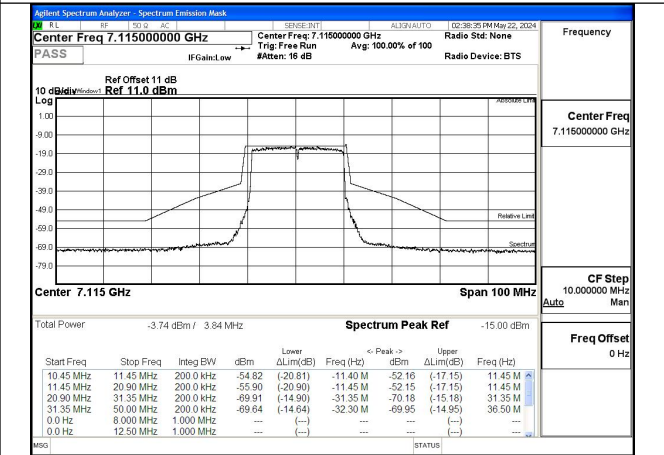

Mode:802.11ax HE20 Tone:242T Frequency:6995MHz
Ant:Chain0

Mode:802.11ax HE20 Tone:242T Frequency:7115MHz
Ant:Chain0

Mode:802.11ax HE20 Tone:242T Frequency:6895MHz
Ant:Chain1

Mode:802.11ax HE20 Tone:242T Frequency:6995MHz
Ant:Chain1

Mode:802.11ax HE20 Tone:242T Frequency:7115MHz
Ant:Chain1

Test Mode: 802.11ax HE40

Mode:802.11ax HE40 Tone:242T Frequency:6885MHz
Ant:Chain0

Mode:802.11ax HE40 Tone:242T Frequency:6965MHz
Ant:Chain0

Mode:802.11ax HE40 Tone:242T Frequency:7085MHz
Ant:Chain0