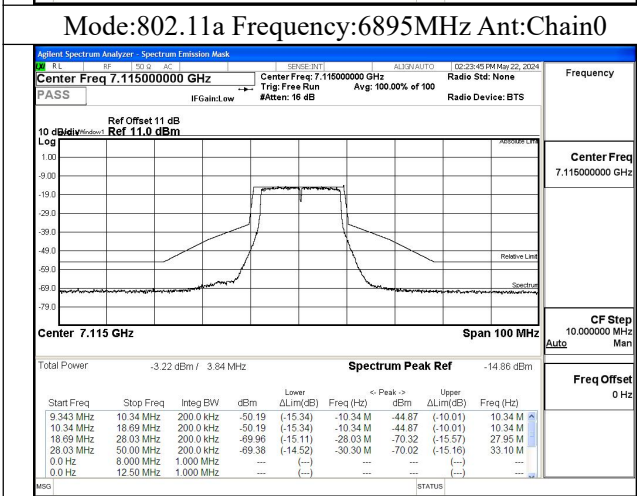

Mode:802.11ax HE80 TONE:26T Frequency:7025MHz
Ant:Chain0

Mode:802.11ax HE80 TONE:26T Frequency:6945MHz
Ant:Chain1

Mode:802.11ax HE80 TONE:26T Frequency:7025MHz
Ant:Chain1

Test Mode: 802.11ax HE160 TONE:26T

Mode:802.11ax HE160 TONE:26T
Frequency:6985MHz Ant:Chain0

Mode:802.11ax HE160 TONE:26T
Frequency:6985MHz Ant:Chain1

In-Band Emissions

Test Mode: 802.11a

Mode:802.11ax HE20 Tone:242T Frequency:6895MHz
Ant:Chain0