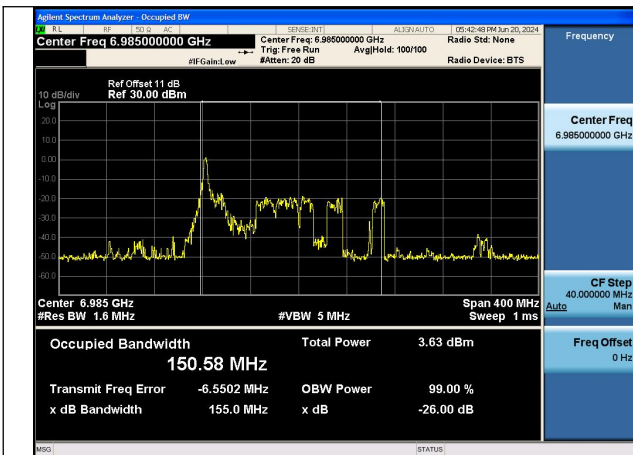

Mode:802.11ax HE80 TONE:26T Frequency:7025MHz
Ant:Chain0

Mode:802.11ax HE80 TONE:26T Frequency:6945MHz
Ant:Chain1

Mode:802.11ax HE80 TONE:26T Frequency:7025MHz
Ant:Chain1

Test Mode: 802.11ax HE160 TONE:26T

Mode:802.11ax HE160 TONE:26T
Frequency:6985MHz Ant:Chain0

Mode:802.11ax HE160 TONE:26T
Frequency:6985MHz Ant:Chain1

In-Band Emissions

Test Mode: 802.11a

Mode:802.11ax HE20 Tone:242T Frequency:6895MHz
Ant:Chain0