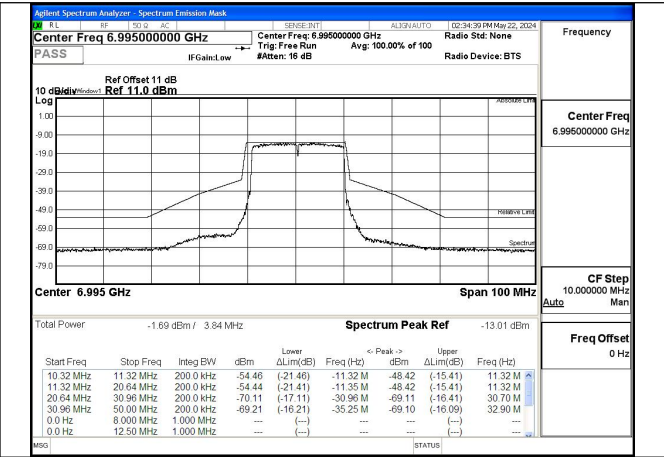

Mode:802.11ax HE160 TONE:26T
Frequency:6985MHz Ant:Chain0

Mode:802.11ax HE160 TONE:26T
Frequency:6985MHz Ant:Chain1

In-Band Emissions

Test Mode: 802.11a

Mode:802.11ax HE20 Tone:242T Frequency:6895MHz
Ant:Chain0

Mode:802.11ax HE20 Tone:242T Frequency:6995MHz
Ant:Chain0

Mode:802.11ax HE20 Tone:242T Frequency:7115MHz
Ant:Chain0

Mode:802.11ax HE20 Tone:242T Frequency:6895MHz
Ant:Chain1

Mode:802.11ax HE20 Tone:242T Frequency:6995MHz
Ant:Chain1