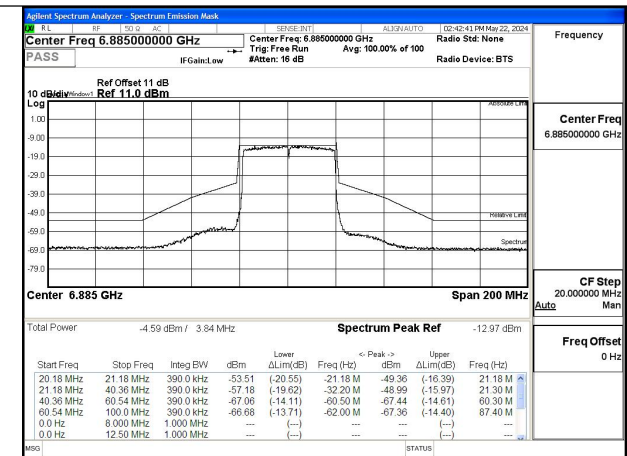

Mode:802.11ax HE20 Tone:242T Frequency:6995MHz
Ant:Chain0

Mode:802.11ax HE20 Tone:242T Frequency:7115MHz
Ant:Chain0

Mode:802.11ax HE20 Tone:242T Frequency:6895MHz
Ant:Chain1

Mode:802.11ax HE20 Tone:242T Frequency:6995MHz
Ant:Chain1

Mode:802.11ax HE20 Tone:242T Frequency:7115MHz
Ant:Chain1

Test Mode: 802.11ax HE40

Mode:802.11ax HE40 Tone:242T Frequency:6885MHz
Ant:Chain0

Mode:802.11ax HE40 Tone:242T Frequency:6965MHz
Ant:Chain0

Mode:802.11ax HE40 Tone:242T Frequency:7085MHz
Ant:Chain0