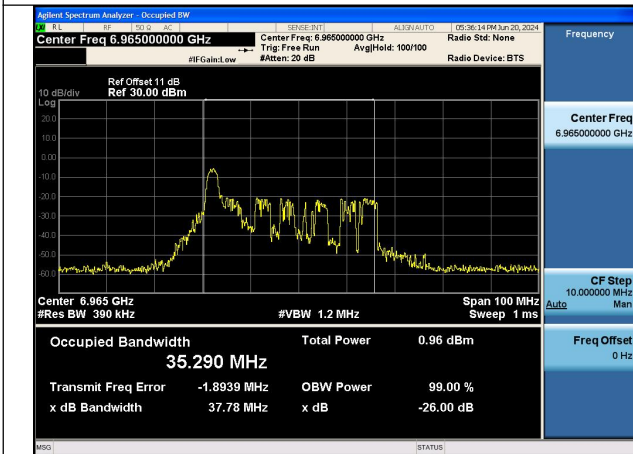

Mode:802.11ax HE40 TONE:26T Frequency:6885MHz
Ant:Chain0

Mode:802.11ax HE40 TONE:26T Frequency:6965MHz
Ant:Chain0

Mode:802.11ax HE40 TONE:26T Frequency:7085MHz
Ant:Chain0

Mode:802.11ax HE40 TONE:26T Frequency:6885MHz
Ant:Chain1

Mode:802.11ax HE40 TONE:26T Frequency:6965MHz
Ant:Chain1

Mode:802.11ax HE40 TONE:26T Frequency:7085MHz
Ant:Chain1

Test Mode: 802.11ax HE80 TONE:26T

Mode:802.11ax HE80 TONE:26T Frequency:6945MHz
Ant:Chain0