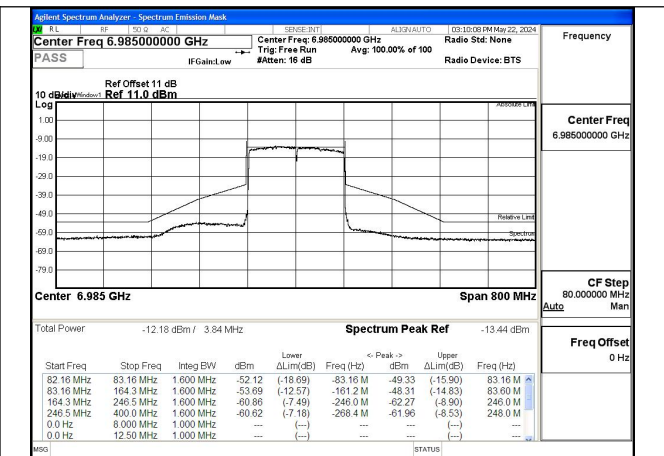

Mode:802.11ax HE40 Tone:242T Frequency:6885MHz
Ant:Chain1

Mode:802.11ax HE40 Tone:242T Frequency:6965MHz
Ant:Chain1

Mode:802.11ax HE40 Tone:242T Frequency:7085MHz
Ant:Chain1

Test Mode: 802.11ax HE80

Mode:802.11ax HE80 Tone:996T Frequency:6945MHz
Ant:Chain0

Mode:802.11ax HE80 Tone:996T Frequency:7025MHz
Ant:Chain0

Mode:802.11ax HE80 Tone:996T Frequency:6945MHz
Ant:Chain1

Mode:802.11ax HE80 Tone:996T Frequency:7025MHz
Ant:Chain1

Test Mode: 802.11ax HE160

Mode:802.11ax HE160 Tone:1992T
Frequency:6985MHz Ant:Chain0