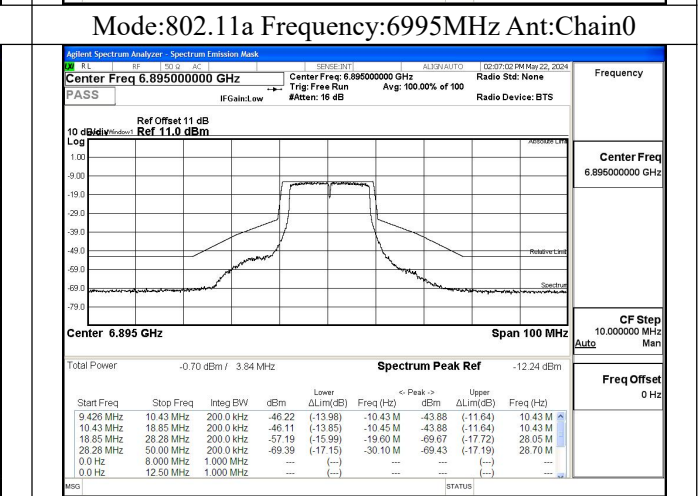

Mode:802.11ax HE80 TONE:26T Frequency:7025MHz
Ant:Chain0

Mode:802.11ax HE80 TONE:26T Frequency:6945MHz
Ant:Chain1

Mode:802.11ax HE80 TONE:26T Frequency:7025MHz
Ant:Chain1

Test Mode: 802.11ax HE160 TONE:26T

Mode:802.11ax HE160 TONE:26T
Frequency:6985MHz Ant:Chain0

Mode:802.11ax HE160 TONE:26T
Frequency:6985MHz Ant:Chain1

In-Band Emissions

Test Mode: 802.11a

Mode:802.11ax HE20 Tone:242T Frequency:6895MHz
Ant:Chain0

Mode:802.11ax HE20 Tone:242T Frequency:6995MHz
Ant:Chain0

Mode:802.11ax HE20 Tone:242T Frequency:7115MHz
Ant:Chain0

Mode:802.11ax HE20 Tone:242T Frequency:6895MHz
Ant:Chain1

Mode:802.11ax HE20 Tone:242T Frequency:6995MHz
Ant:Chain1