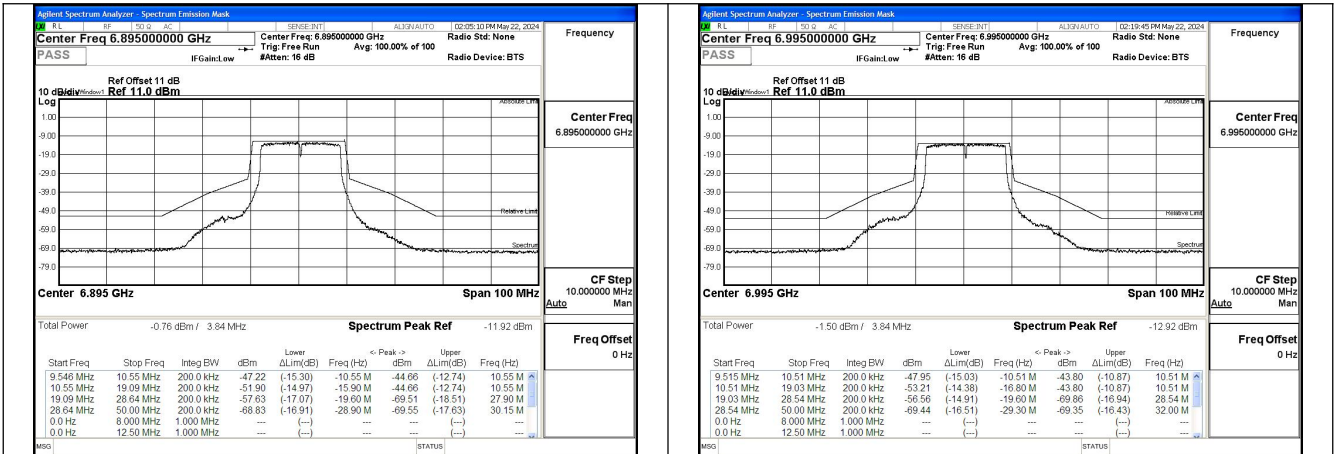

Mode:802.11ax HE80 TONE:26T Frequency:7025MHz
Ant:Chain0

Mode:802.11ax HE80 TONE:26T Frequency:6945MHz
Ant:Chain1

Mode:802.11ax HE80 TONE:26T Frequency:7025MHz
Ant:Chain1

Test Mode: 802.11ax HE160 TONE:26T

Mode:802.11ax HE160 TONE:26T
Frequency:6985MHz Ant:Chain0

Mode:802.11ax HE160 TONE:26T
Frequency:6985MHz Ant:Chain1

In-Band Emissions

Test Mode: 802.11a

Mode:802.11ax HE20 Tone:242T Frequency:6895MHz
Ant:Chain0