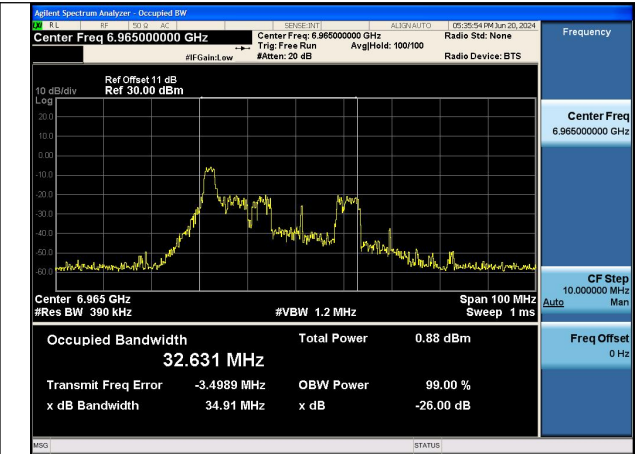

Mode:802.11ax HE40 TONE:26T Frequency:6885MHz
Ant:Chain0

Mode:802.11ax HE40 TONE:26T Frequency:6965MHz
Ant:Chain0

Mode:802.11ax HE40 TONE:26T Frequency:7085MHz
Ant:Chain0

Mode:802.11ax HE40 TONE:26T Frequency:6885MHz
Ant:Chain1

Mode:802.11ax HE40 TONE:26T Frequency:6965MHz
Ant:Chain1

Mode:802.11ax HE40 TONE:26T Frequency:7085MHz
Ant:Chain1

Test Mode: 802.11ax HE80 TONE:26T

Mode:802.11ax HE80 TONE:26T Frequency:6945MHz
Ant:Chain0

Mode:802.11ax HE80 TONE:26T Frequency:7025MHz
Ant:Chain0

Mode:802.11ax HE80 TONE:26T Frequency:6945MHz
Ant:Chain1

Mode:802.11ax HE80 TONE:26T Frequency:7025MHz
Ant:Chain1

Test Mode: 802.11ax HE160 TONE:26T