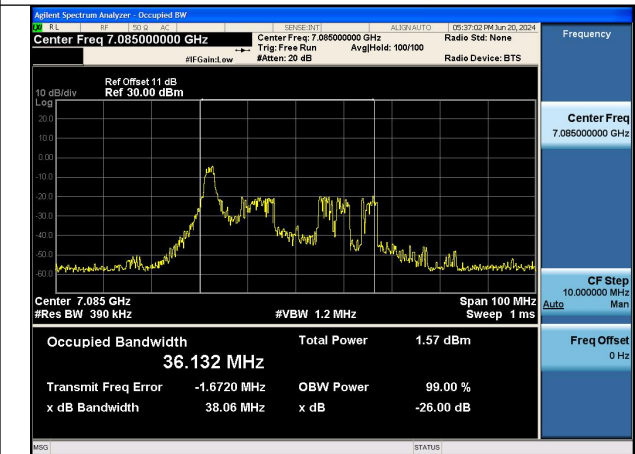

Mode:802.11ax HE40 TONE:26T Frequency:6885MHz
Ant:Chain0

Mode:802.11ax HE40 TONE:26T Frequency:6965MHz
Ant:Chain0

Mode:802.11ax HE40 TONE:26T Frequency:7085MHz
Ant:Chain0

Mode:802.11ax HE40 TONE:26T Frequency:6885MHz
Ant:Chain1

Mode:802.11ax HE40 TONE:26T Frequency:6965MHz
Ant:Chain1

Mode:802.11ax HE40 TONE:26T Frequency:7085MHz
Ant:Chain1

Test Mode: 802.11ax HE80 TONE:26T

Mode:802.11ax HE80 TONE:26T Frequency:6945MHz
Ant:Chain0

Mode:802.11ax HE80 TONE:26T Frequency:7025MHz
Ant:Chain0

Mode:802.11ax HE80 TONE:26T Frequency:6945MHz
Ant:Chain1

Mode:802.11ax HE80 TONE:26T Frequency:7025MHz
Ant:Chain1

Test Mode: 802.11ax HE160 TONE:26T