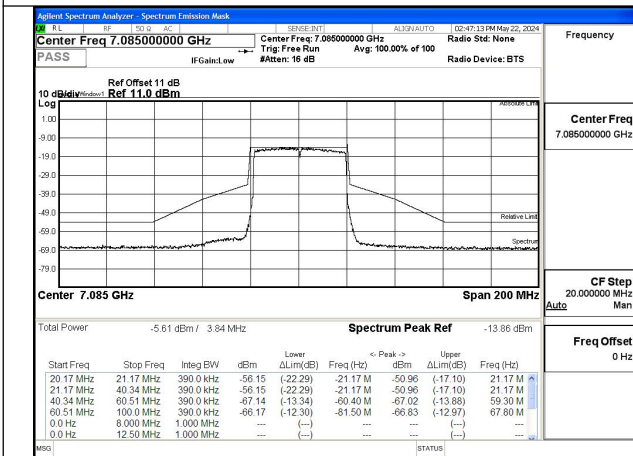

Mode:802.11ax HE20 Tone:242T Frequency:6995MHz
Ant:Chain0

Mode:802.11ax HE20 Tone:242T Frequency:7115MHz
Ant:Chain0

Mode:802.11ax HE20 Tone:242T Frequency:6895MHz
Ant:Chain1

Mode:802.11ax HE20 Tone:242T Frequency:6995MHz
Ant:Chain1

Mode:802.11ax HE20 Tone:242T Frequency:7115MHz
Ant:Chain1

Test Mode: 802.11ax HE40

Mode:802.11ax HE40 Tone:242T Frequency:6885MHz
Ant:Chain0

Mode:802.11ax HE40 Tone:242T Frequency:6965MHz
Ant:Chain0

Mode:802.11ax HE40 Tone:242T Frequency:7085MHz
Ant:Chain0