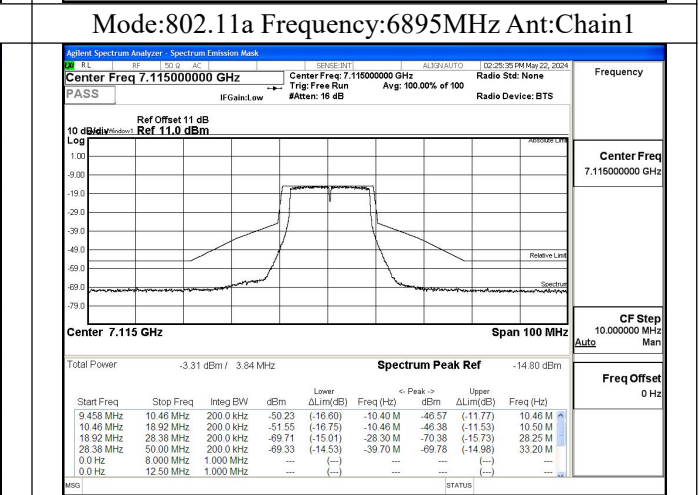

Mode:802.11ax HE80 TONE:26T Frequency:7025MHz
Ant:Chain0

Mode:802.11ax HE80 TONE:26T Frequency:6945MHz
Ant:Chain1

Mode:802.11ax HE80 TONE:26T Frequency:7025MHz
Ant:Chain1

Test Mode: 802.11ax HE160 TONE:26T

Mode:802.11ax HE160 TONE:26T
Frequency:6985MHz Ant:Chain0

Mode:802.11ax HE160 TONE:26T
Frequency:6985MHz Ant:Chain1

In-Band Emissions

Test Mode: 802.11a

Mode:802.11ax HE20 Tone:242T Frequency:6895MHz
Ant:Chain0