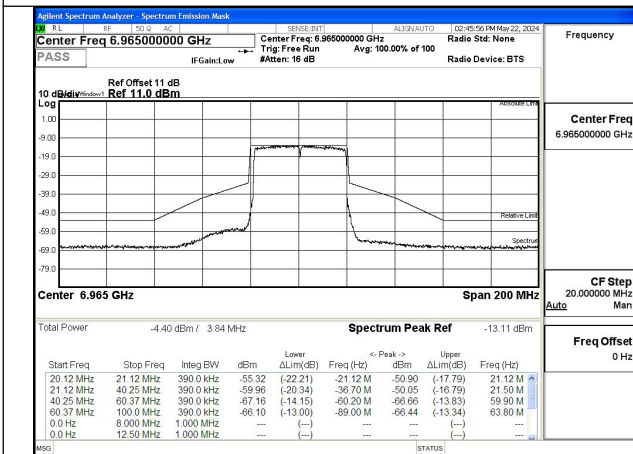

Mode:802.11ax HE20 Tone:242T Frequency:7115MHz
Ant:Chain1

Test Mode: 802.11ax HE40

Mode:802.11ax HE40 Tone:242T Frequency:6885MHz
Ant:Chain0

Mode:802.11ax HE40 Tone:242T Frequency:6965MHz
Ant:Chain0

Mode:802.11ax HE40 Tone:242T Frequency:7085MHz
Ant:Chain0

Mode:802.11ax HE40 Tone:242T Frequency:6885MHz
Ant:Chain1

Mode:802.11ax HE40 Tone:242T Frequency:6965MHz
Ant:Chain1

Mode:802.11ax HE40 Tone:242T Frequency:7085MHz
Ant:Chain1

Test Mode: 802.11ax HE80

Mode:802.11ax HE80 Tone:996T Frequency:6945MHz
Ant:Chain0