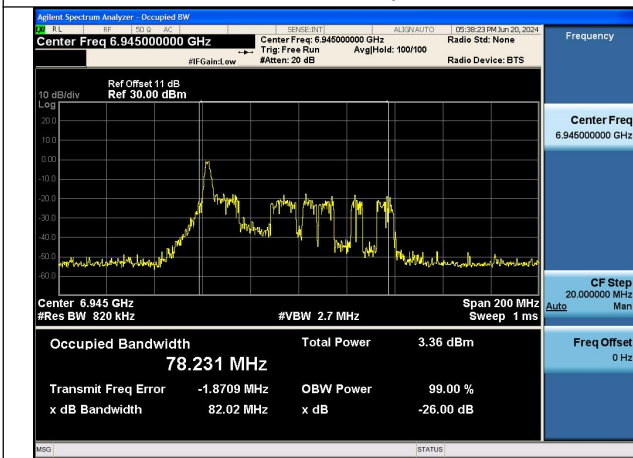

Mode:802.11ax HE40 TONE:26T Frequency:6965MHz
Ant:Chain1

Mode:802.11ax HE40 TONE:26T Frequency:7085MHz
Ant:Chain1

Test Mode: 802.11ax HE80 TONE:26T

Mode:802.11ax HE80 TONE:26T Frequency:6945MHz
Ant:Chain0

Mode:802.11ax HE80 TONE:26T Frequency:7025MHz
Ant:Chain0

Mode:802.11ax HE80 TONE:26T Frequency:6945MHz
Ant:Chain1

Mode:802.11ax HE80 TONE:26T Frequency:7025MHz
Ant:Chain1

Test Mode: 802.11ax HE160 TONE:26T