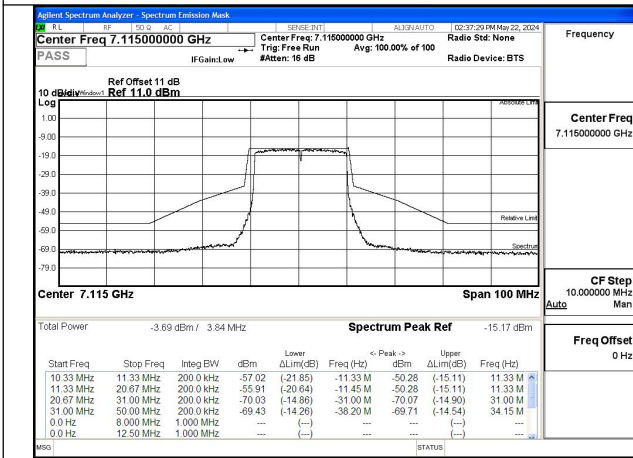

Mode:802.11ax HE160 TONE:26T
Frequency:6985MHz Ant:Chain0

Mode:802.11ax HE160 TONE:26T
Frequency:6985MHz Ant:Chain1

In-Band Emissions

Test Mode: 802.11a

Mode:802.11ax HE20 Tone:242T Frequency:6895MHz
Ant:Chain0

Mode:802.11ax HE20 Tone:242T Frequency:6995MHz
Ant:Chain0

Mode:802.11ax HE20 Tone:242T Frequency:7115MHz
Ant:Chain0

Mode:802.11ax HE20 Tone:242T Frequency:6895MHz
Ant:Chain1

Mode:802.11ax HE20 Tone:242T Frequency:6995MHz
Ant:Chain1