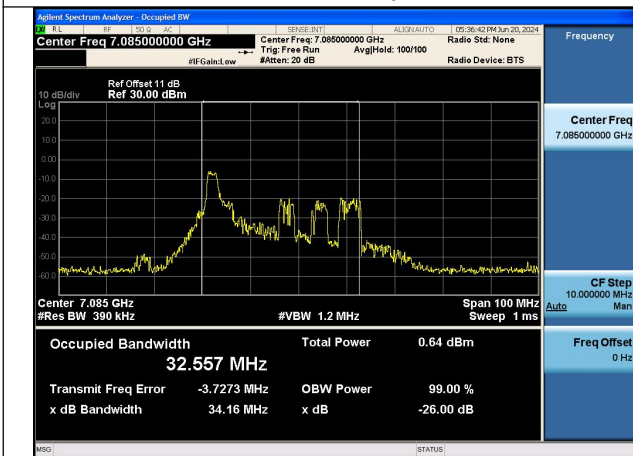

Mode:802.11ax HE40 TONE:26T Frequency:6885MHz
Ant:Chain0

Mode:802.11ax HE40 TONE:26T Frequency:6965MHz
Ant:Chain0

Mode:802.11ax HE40 TONE:26T Frequency:7085MHz
Ant:Chain0

Mode:802.11ax HE40 TONE:26T Frequency:6885MHz
Ant:Chain1

Mode:802.11ax HE40 TONE:26T Frequency:6965MHz
Ant:Chain1

Mode:802.11ax HE40 TONE:26T Frequency:7085MHz
Ant:Chain1

Test Mode: 802.11ax HE80 TONE:26T

Mode:802.11ax HE80 TONE:26T Frequency:6945MHz
Ant:Chain0