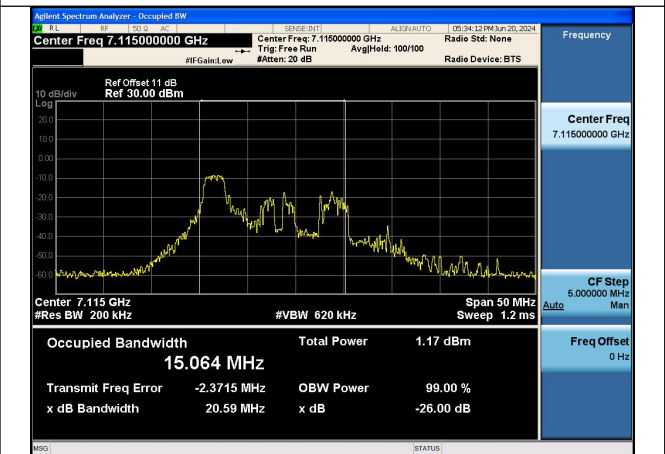

Mode:802.11ax HE160 Frequency:6985MHz
Ant:Chain0

Mode:802.11ax HE160 Frequency:6985MHz
Ant:Chain1

Test Mode: 802.11ax HE20 TONE:26T

Mode:802.11ax HE20 TONE:26T Frequency:6895MHz
Ant:Chain0

Mode:802.11ax HE20 TONE:26T Frequency:6995MHz
Ant:Chain0

Mode:802.11ax HE20 TONE:26T Frequency:7115MHz
Ant:Chain0

Mode:802.11ax HE20 TONE:26T Frequency:6895MHz
Ant:Chain1

Mode:802.11ax HE20 TONE:26T Frequency:6995MHz
Ant:Chain1

Mode:802.11ax HE20 TONE:26T Frequency:7115MHz
Ant:Chain1