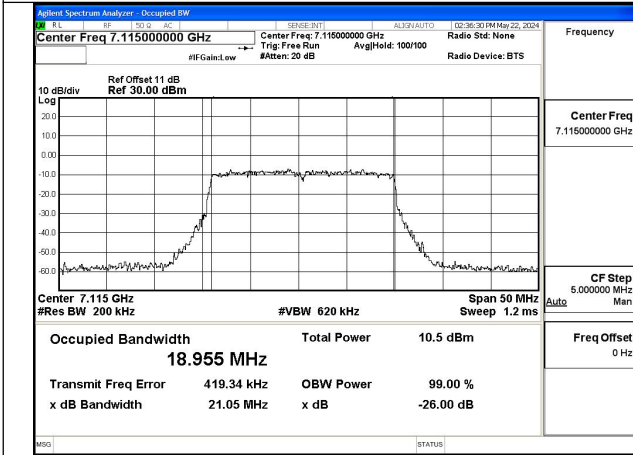

Mode:802.11ax HE20 Frequency:7115MHz Ant:Chain0