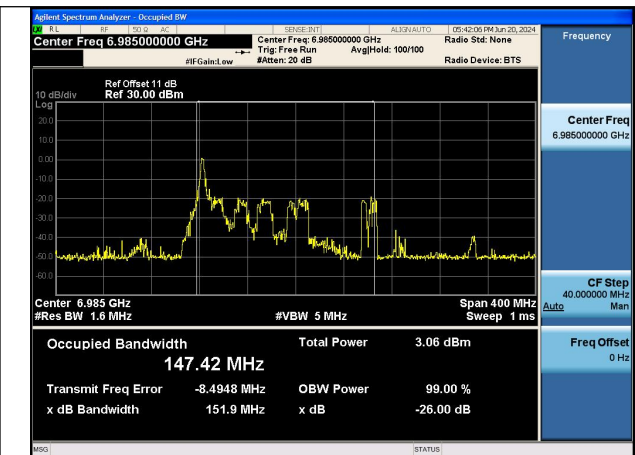

Mode:802.11ax HE80 TONE:26T Frequency:7025MHz
Ant:Chain0

Mode:802.11ax HE80 TONE:26T Frequency:6945MHz
Ant:Chain1

Mode:802.11ax HE80 TONE:26T Frequency:7025MHz
Ant:Chain1

Test Mode: 802.11ax HE160 TONE:26T

Mode:802.11ax HE160 TONE:26T
Frequency:6985MHz Ant:Chain0

Mode:802.11ax HE160 TONE:26T
Frequency:6985MHz Ant:Chain1

Occupied Bandwidth

Test Mode	Antenna	Occupied Bandwidth (MHz)		
		6895MHz	6995MHz	7115MHz
802.11a	Chain0	16.384	16.396	16.405
802.11a	Chain1	16.395	16.403	16.418
802.11ax HE20	Chain0	18.944	18.955	18.955
802.11ax HE20	Chain1	18.932	18.930	18.974