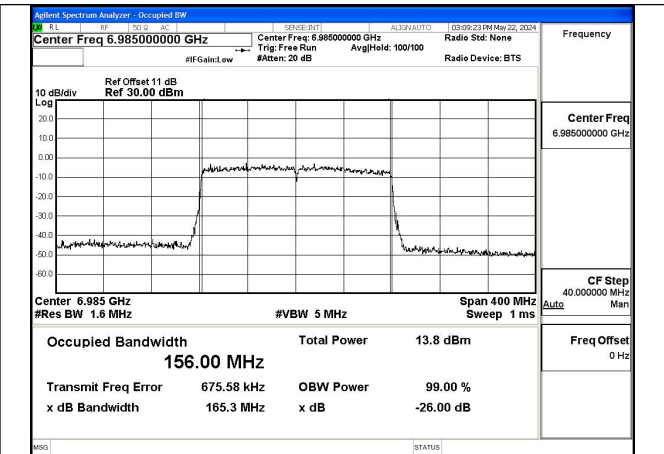

Mode:802.11ax HE80 Frequency:6945MHz Ant:Chain0

Mode:802.11ax HE80 Frequency:7025MHz Ant:Chain0

Mode:802.11ax HE80 Frequency:6945MHz Ant:Chain1

Mode:802.11ax HE80 Frequency:7025MHz Ant:Chain1

Test Mode: 802.11ax HE160