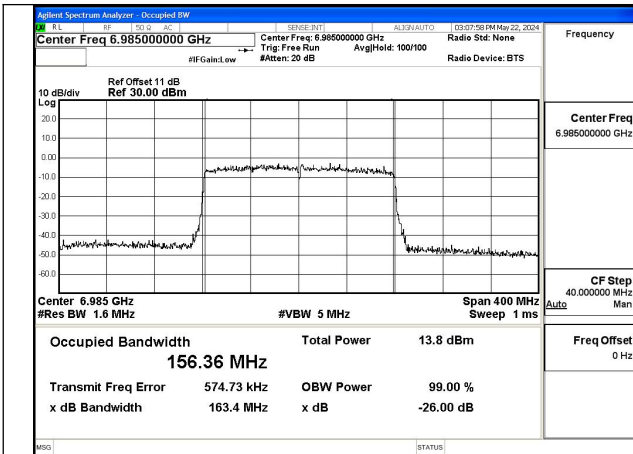

Mode:802.11ax HE80 Frequency:6945MHz Ant:Chain0

Mode:802.11ax HE80 Frequency:7025MHz Ant:Chain0

Mode:802.11ax HE80 Frequency:6945MHz Ant:Chain1

Mode:802.11ax HE80 Frequency:7025MHz Ant:Chain1

Test Mode: 802.11ax HE160