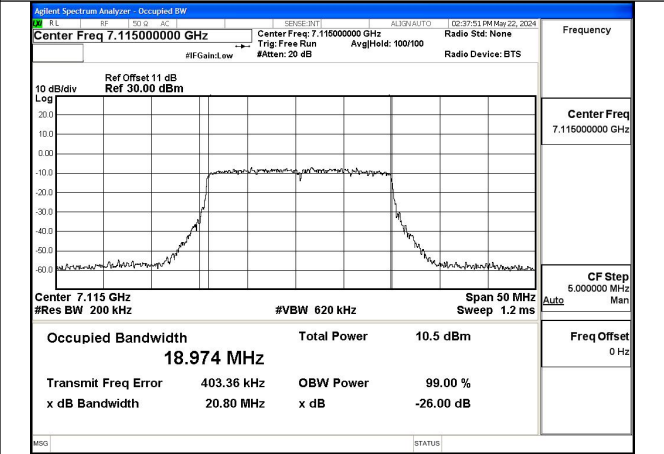

Mode:802.11a Frequency:7115MHz Ant:Chain1

Mode:802.11ax HE20 Frequency:6895MHz Ant:Chain0

Mode:802.11ax HE20 Frequency:6995MHz Ant:Chain0

Mode:802.11ax HE20 Frequency:7115MHz Ant:Chain0

Mode:802.11ax HE20 Frequency:6895MHz Ant:Chain1