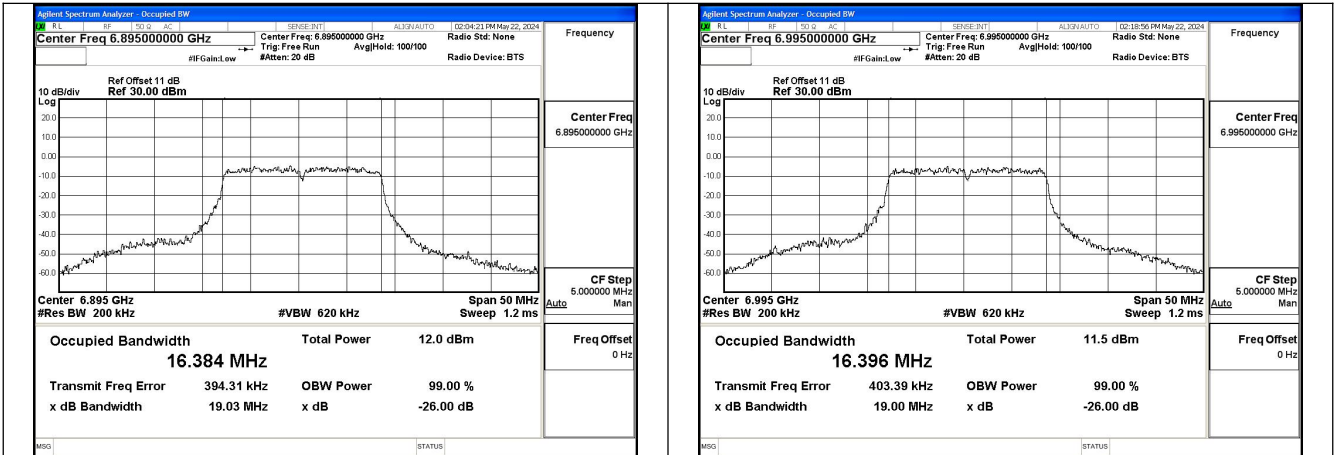

NOTE: For 802.11ax, The worst case is Full RU, so it just shows the worst test plots in the report.

Test Mode: 802.11a

Mode:802.11a Frequency:6895MHz Ant:Chain0

Mode:802.11a Frequency:6995MHz Ant:Chain0