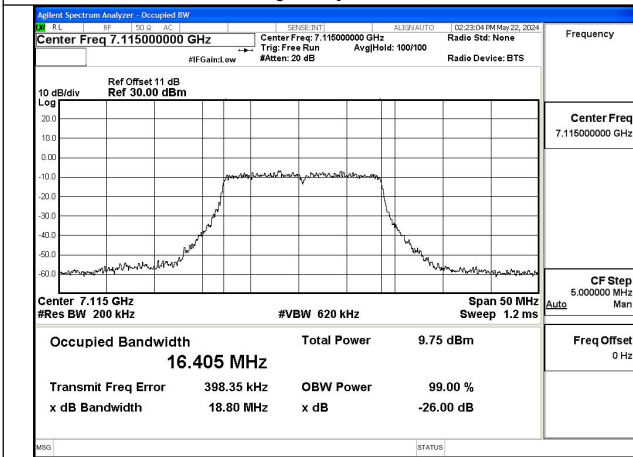

Mode:802.11a Frequency:7115MHz Ant:Chain0