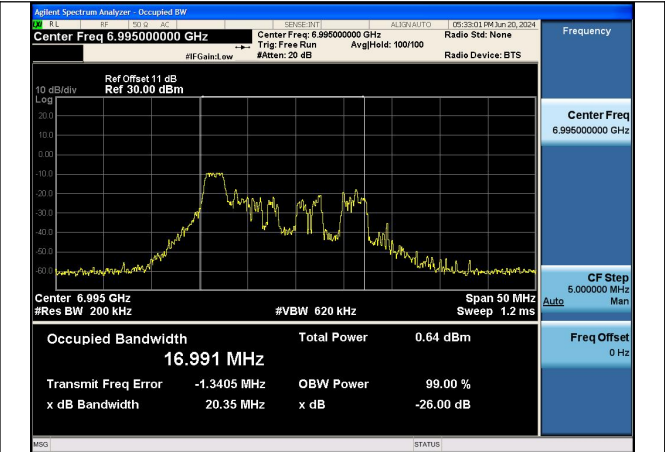

Mode:802.11ax HE80 Frequency:6945MHz Ant:Chain0

Mode:802.11ax HE80 Frequency:7025MHz Ant:Chain0

Mode:802.11ax HE80 Frequency:6945MHz Ant:Chain1

Mode:802.11ax HE80 Frequency:7025MHz Ant:Chain1

Test Mode: 802.11ax HE160

Mode:802.11ax HE160 Frequency:6985MHz
Ant:Chain0

Mode:802.11ax HE160 Frequency:6985MHz
Ant:Chain1

Test Mode: 802.11ax HE20 TONE:26T

Mode:802.11ax HE20 TONE:26T Frequency:6895MHz
Ant:Chain0

Mode:802.11ax HE20 TONE:26T Frequency:6995MHz
Ant:Chain0