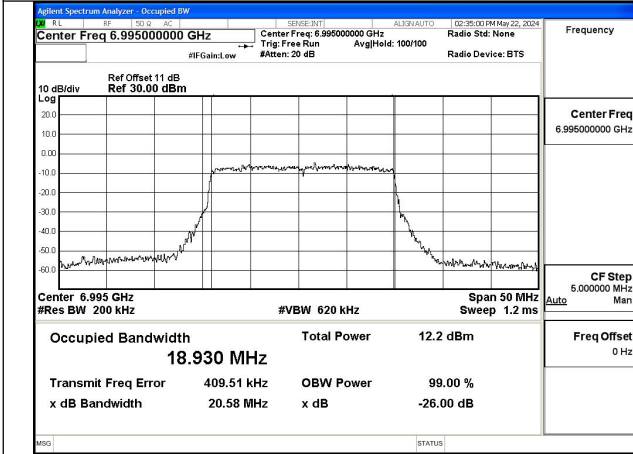

Mode:802.11a Frequency:7115MHz Ant:Chain1

Mode:802.11ax HE20 Frequency:6895MHz Ant:Chain0

Mode:802.11ax HE20 Frequency:6995MHz Ant:Chain0

Mode:802.11ax HE20 Frequency:7115MHz Ant:Chain0

Mode:802.11ax HE20 Frequency:6895MHz Ant:Chain1