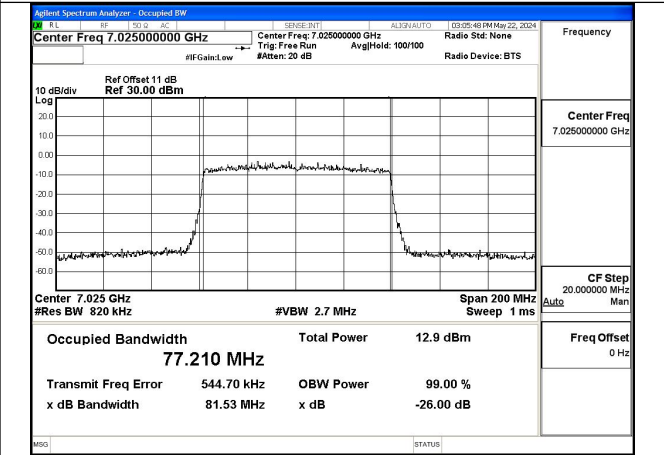

Mode:802.11ax HE80 Frequency:7025MHz Ant:Chain1