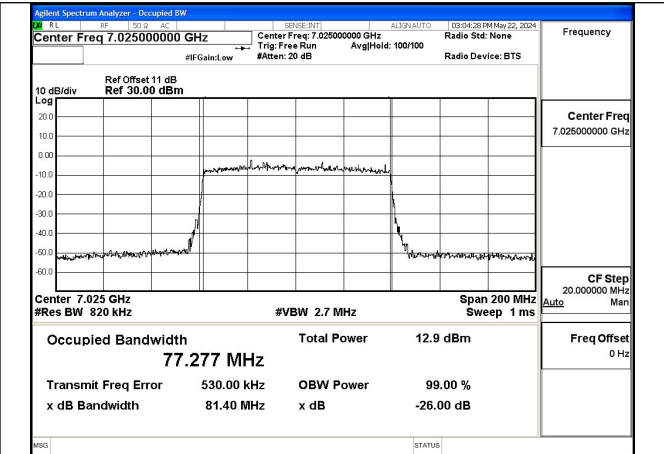

Mode:802.11ax HE40 Frequency:7085MHz Ant:Chain0

Mode:802.11ax HE40 Frequency:6885MHz Ant:Chain1

Mode:802.11ax HE40 Frequency:6965MHz Ant:Chain1

Mode:802.11ax HE40 Frequency:7085MHz Ant:Chain1

Test Mode: 802.11ax HE80