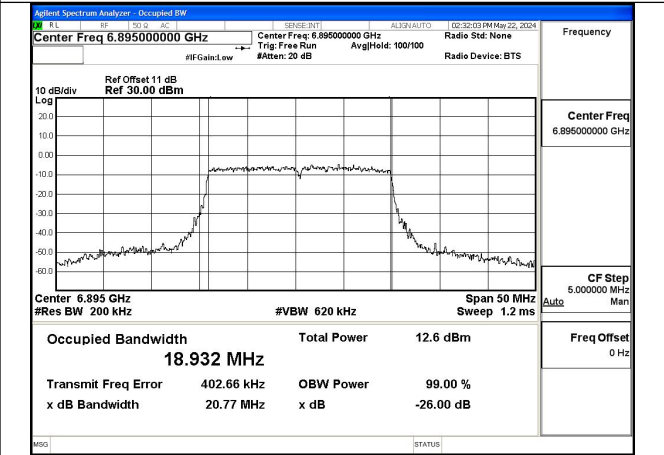

Test Mode: 802.11a

Mode:802.11a Frequency:6895MHz Ant:Chain0

Mode:802.11a Frequency:6995MHz Ant:Chain0

Mode:802.11a Frequency:7115MHz Ant:Chain0

Mode:802.11a Frequency:6895MHz Ant:Chain1

Mode:802.11a Frequency:6995MHz Ant:Chain1

Mode:802.11a Frequency:7115MHz Ant:Chain1

Mode:802.11ax HE20 Frequency:6895MHz Ant:Chain0

Mode:802.11ax HE20 Frequency:6995MHz Ant:Chain0

Mode:802.11ax HE20 Frequency:7115MHz Ant:Chain0

Mode:802.11ax HE20 Frequency:6895MHz Ant:Chain1