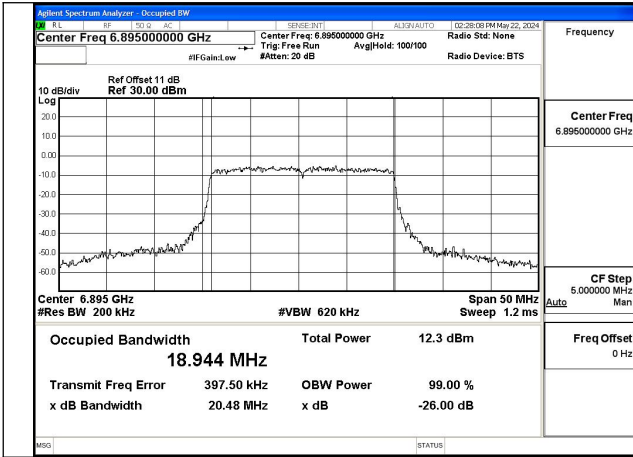

Mode:802.11ax HE20 Frequency:6895MHz Ant:Chain0