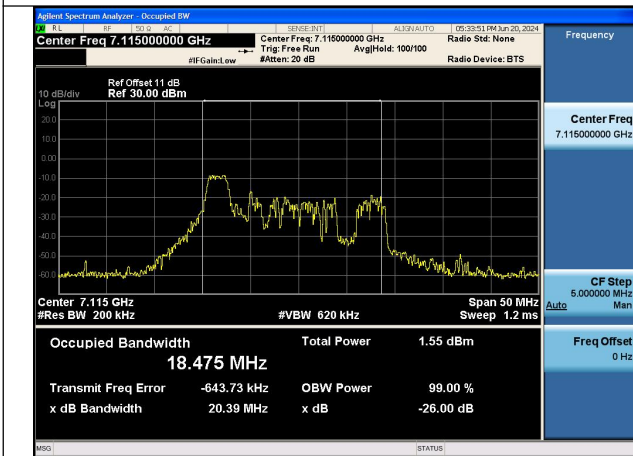

Mode:802.11ax HE160 Frequency:6985MHz
Ant:Chain0

Mode:802.11ax HE160 Frequency:6985MHz
Ant:Chain1

Test Mode: 802.11ax HE20 TONE:26T

Mode:802.11ax HE20 TONE:26T Frequency:6895MHz
Ant:Chain0

Mode:802.11ax HE20 TONE:26T Frequency:6995MHz
Ant:Chain0

Mode:802.11ax HE20 TONE:26T Frequency:7115MHz
Ant:Chain0

Mode:802.11ax HE20 TONE:26T Frequency:6895MHz
Ant:Chain1

Mode:802.11ax HE20 TONE:26T Frequency:6995MHz
Ant:Chain1

Mode:802.11ax HE20 TONE:26T Frequency:7115MHz
Ant:Chain1