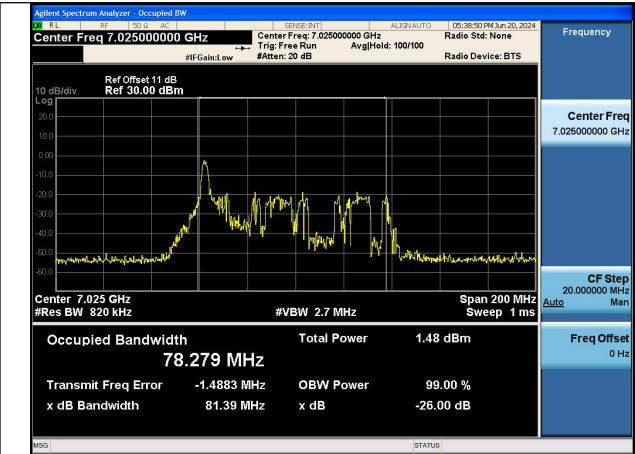

Mode:802.11ax HE40 TONE:26T Frequency:6965MHz
Ant:Chain1

Mode:802.11ax HE40 TONE:26T Frequency:7085MHz
Ant:Chain1

Test Mode: 802.11ax HE80 TONE:26T

Mode:802.11ax HE80 TONE:26T Frequency:6945MHz
Ant:Chain0

Mode:802.11ax HE80 TONE:26T Frequency:7025MHz
Ant:Chain0

Mode:802.11ax HE80 TONE:26T Frequency:6945MHz
Ant:Chain1

Mode:802.11ax HE80 TONE:26T Frequency:7025MHz
Ant:Chain1

Test Mode: 802.11ax HE160 TONE:26T

Mode:802.11ax HE160 TONE:26T
Frequency:6985MHz Ant:Chain0

Mode:802.11ax HE160 TONE:26T
Frequency:6985MHz Ant:Chain1

Occupied Bandwidth

Test Mode	Antenna	Occupied Bandwidth (MHz)		
		6895MHz	6995MHz	7115MHz
802.11a	Chain0	16.384	16.396	16.405
802.11a	Chain1	16.395	16.403	16.418
802.11ax HE20	Chain0	18.944	18.955	18.955
802.11ax HE20	Chain1	18.932	18.930	18.974