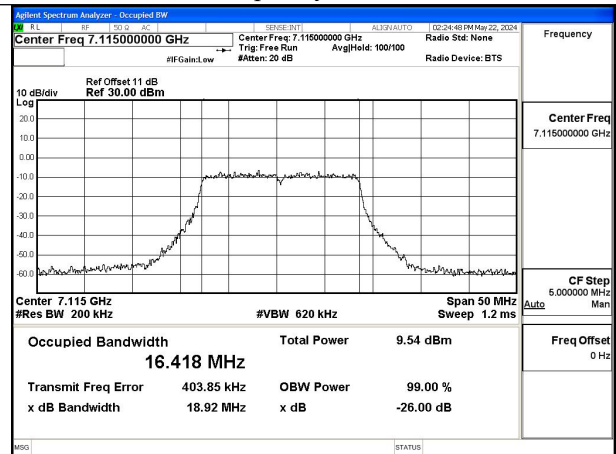

Test Mode: 802.11a

Mode:802.11a Frequency:6895MHz Ant:Chain0

Mode:802.11a Frequency:6995MHz Ant:Chain0

Mode:802.11a Frequency:7115MHz Ant:Chain0

Mode:802.11a Frequency:6895MHz Ant:Chain1

Mode:802.11a Frequency:6995MHz Ant:Chain1