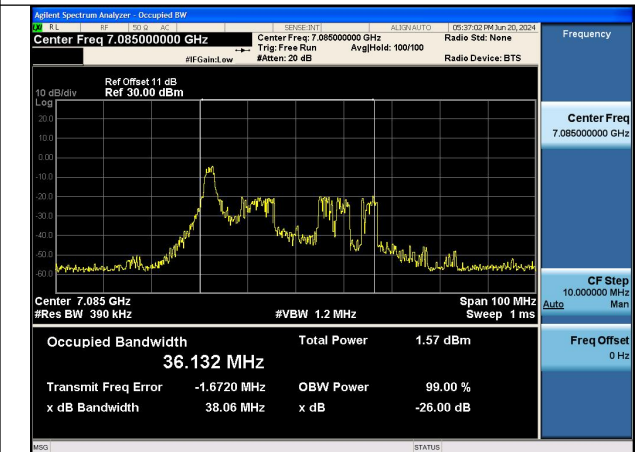

Mode:802.11ax HE40 TONE:26T Frequency:6885MHz
Ant:Chain0

Mode:802.11ax HE40 TONE:26T Frequency:6965MHz
Ant:Chain0

Mode:802.11ax HE40 TONE:26T Frequency:7085MHz
Ant:Chain0

Mode:802.11ax HE40 TONE:26T Frequency:6885MHz
Ant:Chain1

Mode:802.11ax HE40 TONE:26T Frequency:6965MHz
Ant:Chain1

Mode:802.11ax HE40 TONE:26T Frequency:7085MHz
Ant:Chain1

Test Mode: 802.11ax HE80 TONE:26T

Mode:802.11ax HE80 TONE:26T Frequency:6945MHz
Ant:Chain0