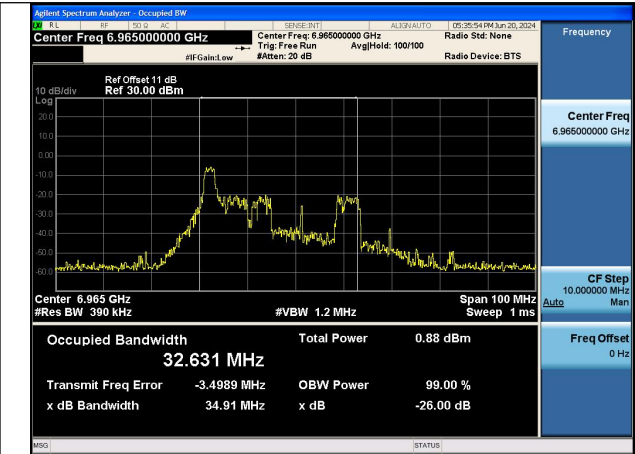

Mode:802.11ax HE40 TONE:26T Frequency:6885MHz
Ant:Chain0

Mode:802.11ax HE40 TONE:26T Frequency:6965MHz
Ant:Chain0

Mode:802.11ax HE40 TONE:26T Frequency:7085MHz
Ant:Chain0

Mode:802.11ax HE40 TONE:26T Frequency:6885MHz
Ant:Chain1

Mode:802.11ax HE40 TONE:26T Frequency:6965MHz
Ant:Chain1

Mode:802.11ax HE40 TONE:26T Frequency:7085MHz
Ant:Chain1

Test Mode: 802.11ax HE80 TONE:26T

Mode:802.11ax HE80 TONE:26T Frequency:6945MHz
Ant:Chain0