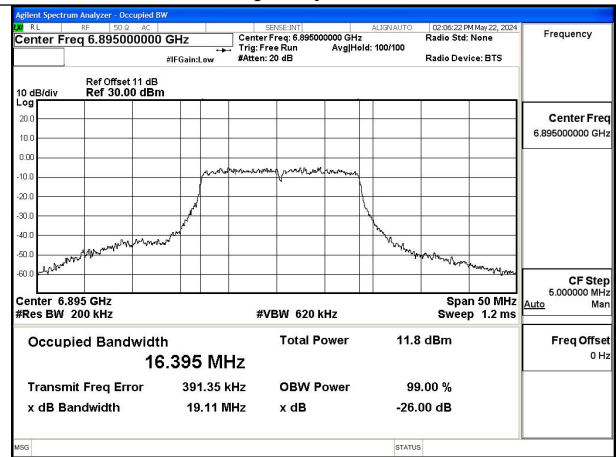

Test Mode: 802.11a

Mode:802.11a Frequency:6895MHz Ant:Chain0

Mode:802.11a Frequency:6995MHz Ant:Chain0

Mode:802.11a Frequency:7115MHz Ant:Chain0

Mode:802.11a Frequency:6895MHz Ant:Chain1

Mode:802.11a Frequency:6995MHz Ant:Chain1

Mode:802.11a Frequency:7115MHz Ant:Chain1

Mode:802.11ax HE20 Frequency:6895MHz Ant:Chain0

Mode:802.11ax HE20 Frequency:6995MHz Ant:Chain0

Mode:802.11ax HE20 Frequency:7115MHz Ant:Chain0

Mode:802.11ax HE20 Frequency:6895MHz Ant:Chain1