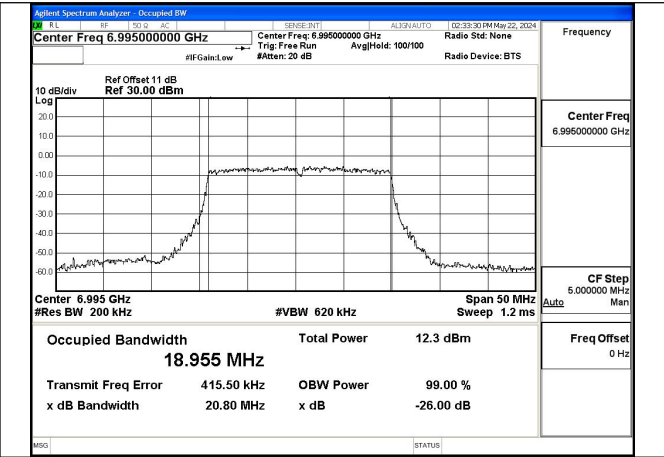

Mode:802.11ax HE20 Frequency:6995MHz Ant:Chain0