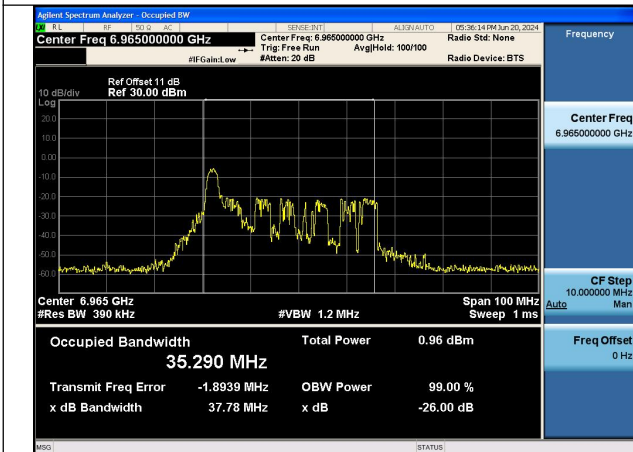

Mode:802.11ax HE40 TONE:26T Frequency:6885MHz
Ant:Chain0

Mode:802.11ax HE40 TONE:26T Frequency:6965MHz
Ant:Chain0

Mode:802.11ax HE40 TONE:26T Frequency:7085MHz
Ant:Chain0

Mode:802.11ax HE40 TONE:26T Frequency:6885MHz
Ant:Chain1