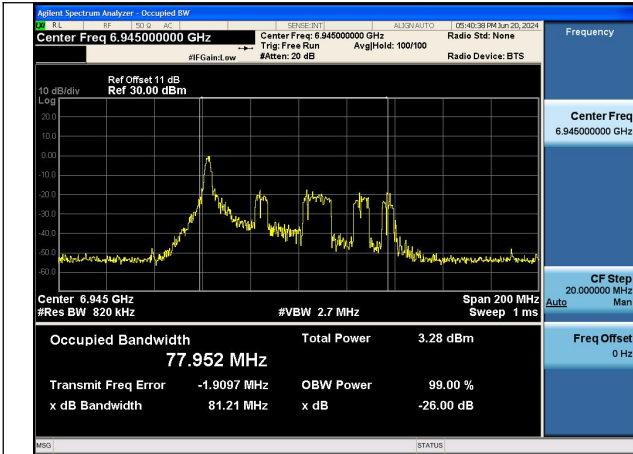

Mode:802.11ax HE80 TONE:26T Frequency:6945MHz
Ant:Chain0