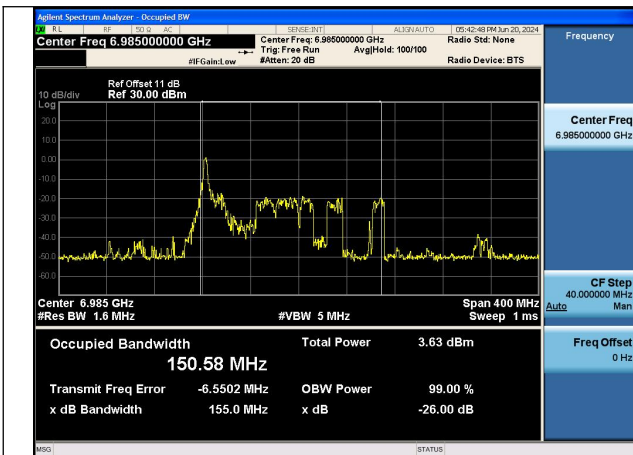

Mode:802.11ax HE80 TONE:26T Frequency:7025MHz
Ant:Chain0

Mode:802.11ax HE80 TONE:26T Frequency:6945MHz
Ant:Chain1

Mode:802.11ax HE80 TONE:26T Frequency:7025MHz
Ant:Chain1

Test Mode: 802.11ax HE160 TONE:26T

Mode:802.11ax HE160 TONE:26T
Frequency:6985MHz Ant:Chain0

Mode:802.11ax HE160 TONE:26T
Frequency:6985MHz Ant:Chain1

Occupied Bandwidth

Test Mode	Antenna	Occupied Bandwidth (MHz)		
		6895MHz	6995MHz	7115MHz
802.11a	Chain0	16.384	16.396	16.405
802.11a	Chain1	16.395	16.403	16.418
802.11ax HE20	Chain0	18.944	18.955	18.955
802.11ax HE20	Chain1	18.932	18.930	18.974