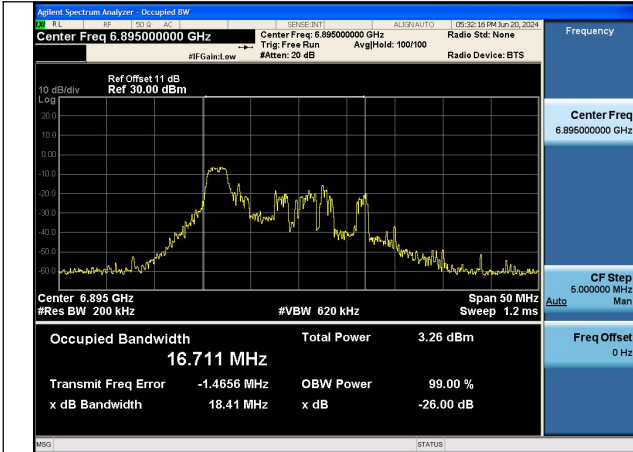

Mode:802.11ax HE80 Frequency:6945MHz Ant:Chain0

Mode:802.11ax HE80 Frequency:7025MHz Ant:Chain0

Mode:802.11ax HE80 Frequency:6945MHz Ant:Chain1

Mode:802.11ax HE80 Frequency:7025MHz Ant:Chain1

Test Mode: 802.11ax HE160

Mode:802.11ax HE160 Frequency:6985MHz
Ant:Chain0

Mode:802.11ax HE160 Frequency:6985MHz
Ant:Chain1

Test Mode: 802.11ax HE20 TONE:26T

Mode:802.11ax HE20 TONE:26T Frequency:6895MHz
Ant:Chain0

Mode:802.11ax HE20 TONE:26T Frequency:6995MHz
Ant:Chain0