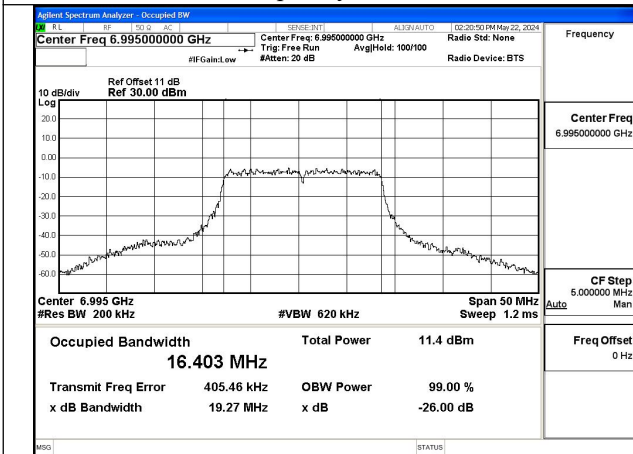

Test Mode: 802.11a

Mode:802.11a Frequency:6895MHz Ant:Chain0

Mode:802.11a Frequency:6995MHz Ant:Chain0

Mode:802.11a Frequency:7115MHz Ant:Chain0

Mode:802.11a Frequency:6895MHz Ant:Chain1

Mode:802.11a Frequency:6995MHz Ant:Chain1