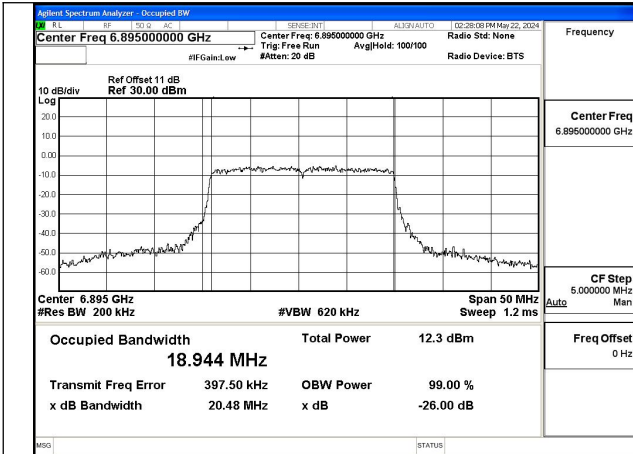

Mode:802.11ax HE20 Frequency:6895MHz Ant:Chain0