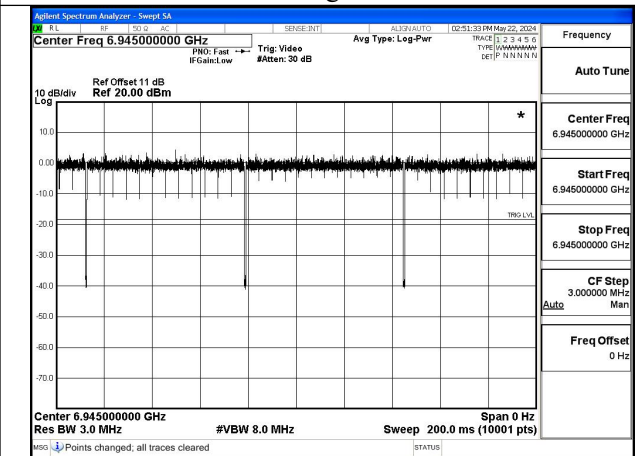

APPENDIX A – TEST DATA OF CONDUCTED EMISSION

Duty Cycle

Test Mode	Antenna	Frequency (MHz)	Duty Cycle (%)	Correction Factor(dB)	Plot
802.11a	Chain0	6895	100.00%	0	Fig.1
802.11a	Chain1	6895	100.00%	0	Fig.2
802.11ax HE20	Chain0	6895	100.00%	0	Fig.3
802.11ax HE20	Chain1	6895	100.00%	0	Fig.4
802.11ax HE40	Chain0	6885	100.00%	0	Fig.5
802.11ax HE40	Chain1	6885	100.00%	0	Fig.6
802.11ax HE80	Chain0	6945	100.00%	0	Fig.7
802.11ax HE80	Chain1	6945	100.00%	0	Fig.8
802.11ax HE160	Chain0	6985	100.00%	0	Fig.9
802.11ax HE160	Chain1	6985	100.00%	0	Fig.10

Note: Correction Factor=10*log (1/Duty Cycle)

Fig.1

Fig.2

Fig.3

Fig.4

Fig.5

Fig.6

Fig.7

Fig.8

Fig.9

Fig.10

Output Power

Mode	Tones/ RU Index	Frequency (MHz)	Antenna	Conducted average power output(dBm)	EIRP (dBm)
802.11a	NA	6895	Chain0	5.28	11.40
802.11a	NA	6895	Chain1	5.48	11.60
802.11a	NA	6995	Chain0	5.09	11.21
802.11a	NA	6995	Chain1	5.20	11.32
802.11a	NA	7115	Chain0	3.76	9.88
802.11a	NA	7115	Chain1	3.69	9.81