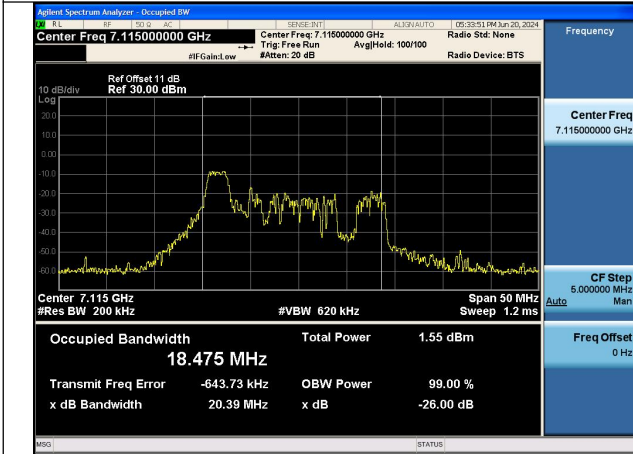

Mode:802.11ax HE160 Frequency:6985MHz
Ant:Chain0

Mode:802.11ax HE160 Frequency:6985MHz
Ant:Chain1

Test Mode: 802.11ax HE20 TONE:26T

Mode:802.11ax HE20 TONE:26T Frequency:6895MHz
Ant:Chain0

Mode:802.11ax HE20 TONE:26T Frequency:6995MHz
Ant:Chain0

Mode:802.11ax HE20 TONE:26T Frequency:7115MHz
Ant:Chain0

Mode:802.11ax HE20 TONE:26T Frequency:6895MHz
Ant:Chain1

Mode:802.11ax HE20 TONE:26T Frequency:6995MHz
Ant:Chain1

Mode:802.11ax HE20 TONE:26T Frequency:7115MHz
Ant:Chain1