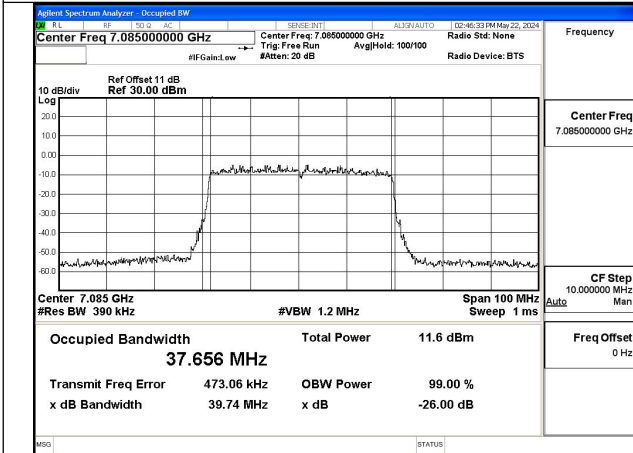

Mode:802.11ax HE20 Frequency:6995MHz Ant:Chain1

Mode:802.11ax HE20 Frequency:7115MHz Ant:Chain1

Test Mode: 802.11ax HE40

Mode:802.11ax HE40 Frequency:6885MHz Ant:Chain0

Mode:802.11ax HE40 Frequency:6965MHz Ant:Chain0