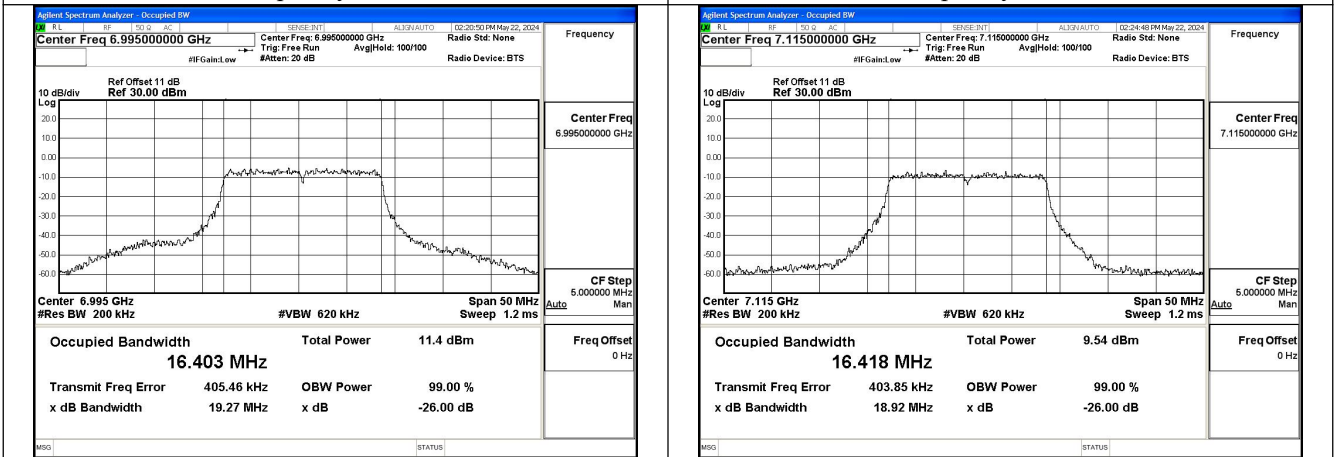

Test Mode: 802.11a

Mode:802.11a Frequency:6895MHz Ant:Chain0

Mode:802.11a Frequency:6995MHz Ant:Chain0

Mode:802.11a Frequency:7115MHz Ant:Chain0

Mode:802.11a Frequency:6895MHz Ant:Chain1

Mode:802.11a Frequency:6995MHz Ant:Chain1