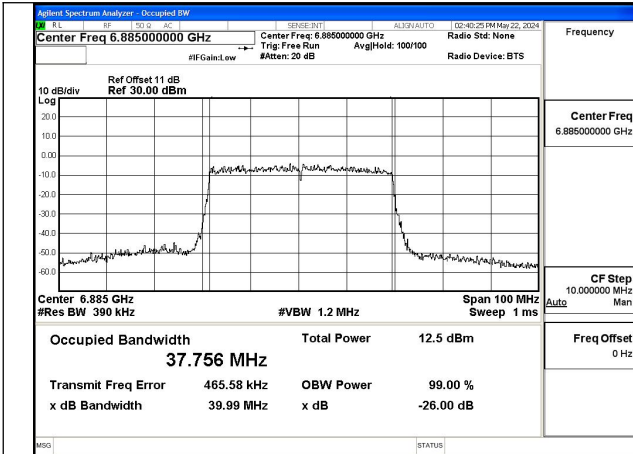

Mode:802.11ax HE40 Frequency:6885MHz Ant:Chain0