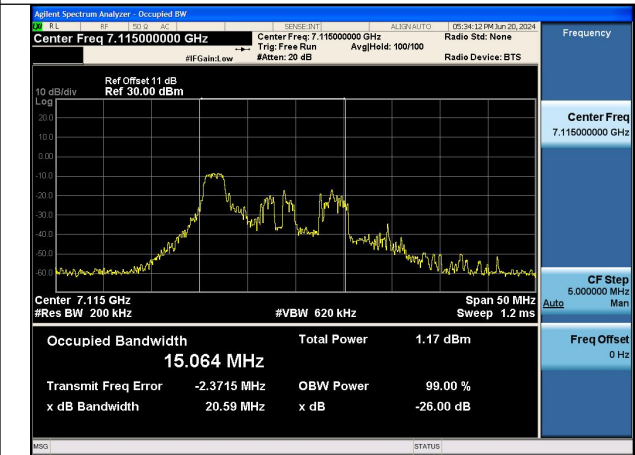

Mode:802.11ax HE160 Frequency:6985MHz
Ant:Chain0

Mode:802.11ax HE160 Frequency:6985MHz
Ant:Chain1

Test Mode: 802.11ax HE20 TONE:26T

Mode:802.11ax HE20 TONE:26T Frequency:6895MHz
Ant:Chain0

Mode:802.11ax HE20 TONE:26T Frequency:6995MHz
Ant:Chain0

Mode:802.11ax HE20 TONE:26T Frequency:7115MHz
Ant:Chain0

Mode:802.11ax HE20 TONE:26T Frequency:6895MHz
Ant:Chain1

Mode:802.11ax HE20 TONE:26T Frequency:6995MHz
Ant:Chain1

Mode:802.11ax HE20 TONE:26T Frequency:7115MHz
Ant:Chain1