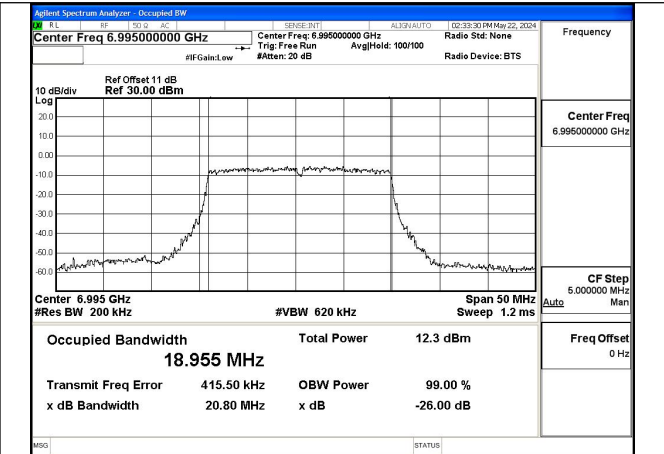

Mode:802.11ax HE20 Frequency:6995MHz Ant:Chain0