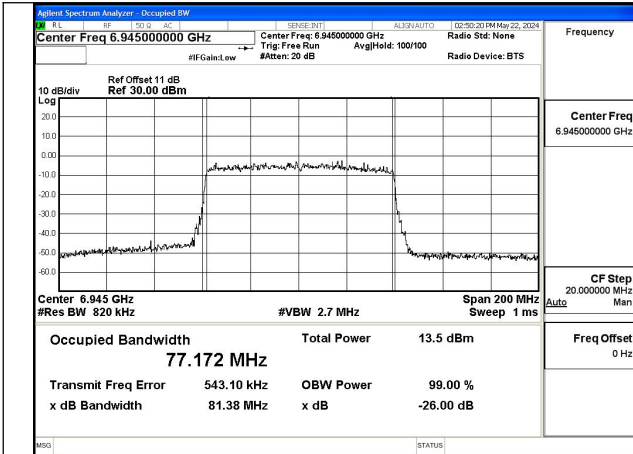

Mode:802.11ax HE40 Frequency:7085MHz Ant:Chain0

Mode:802.11ax HE40 Frequency:6885MHz Ant:Chain1

Mode:802.11ax HE40 Frequency:6965MHz Ant:Chain1

Mode:802.11ax HE40 Frequency:7085MHz Ant:Chain1

Test Mode: 802.11ax HE80