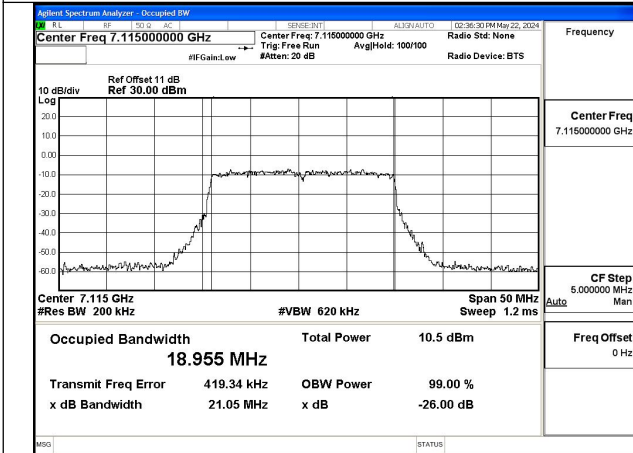

Mode:802.11ax HE20 Frequency:7115MHz Ant:Chain0