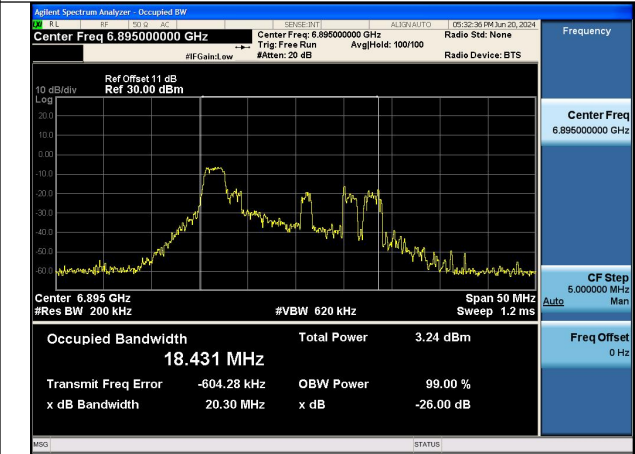

Mode:802.11ax HE160 Frequency:6985MHz
Ant:Chain0

Mode:802.11ax HE160 Frequency:6985MHz
Ant:Chain1

Test Mode: 802.11ax HE20 TONE:26T

Mode:802.11ax HE20 TONE:26T Frequency:6895MHz
Ant:Chain0

Mode:802.11ax HE20 TONE:26T Frequency:6995MHz
Ant:Chain0

Mode:802.11ax HE20 TONE:26T Frequency:7115MHz
Ant:Chain0

Mode:802.11ax HE20 TONE:26T Frequency:6895MHz
Ant:Chain1

Mode:802.11ax HE20 TONE:26T Frequency:6995MHz
Ant:Chain1

Mode:802.11ax HE20 TONE:26T Frequency:7115MHz
Ant:Chain1