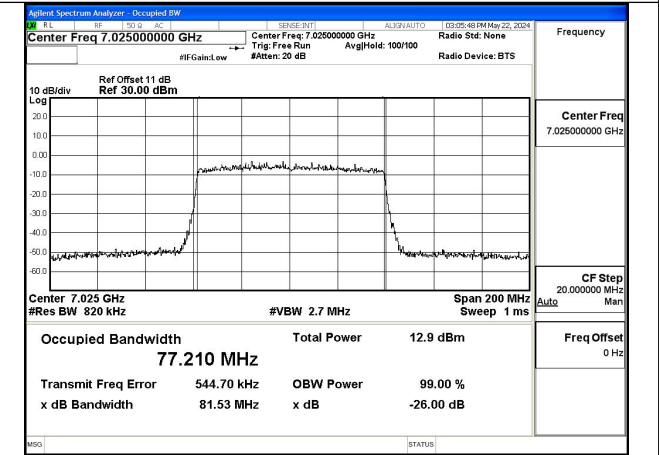

Mode:802.11ax HE80 Frequency:7025MHz Ant:Chain1