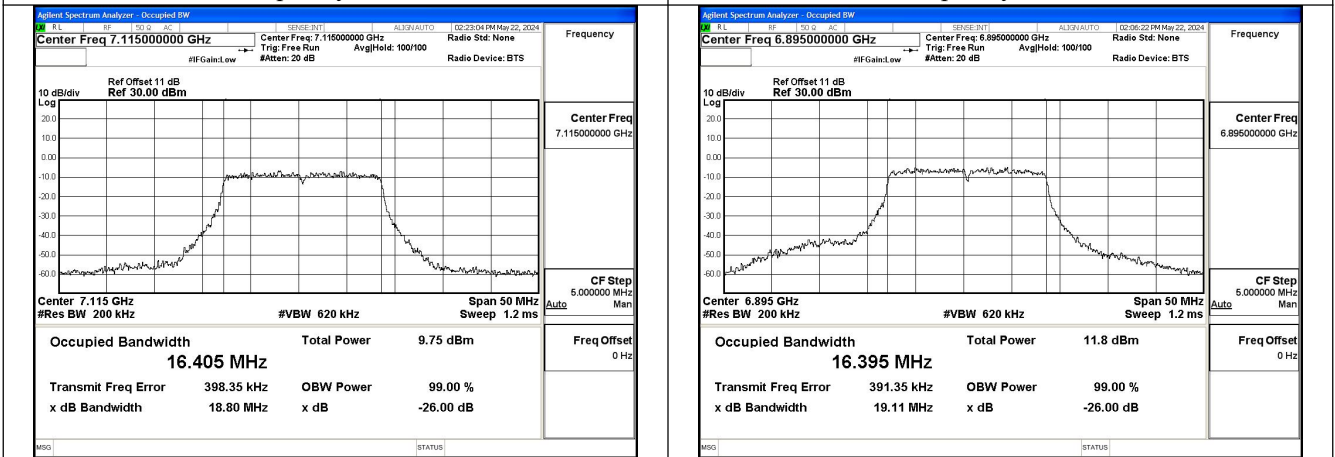

Mode:802.11a Frequency:7115MHz Ant:Chain0

Mode:802.11a Frequency:6895MHz Ant:Chain1