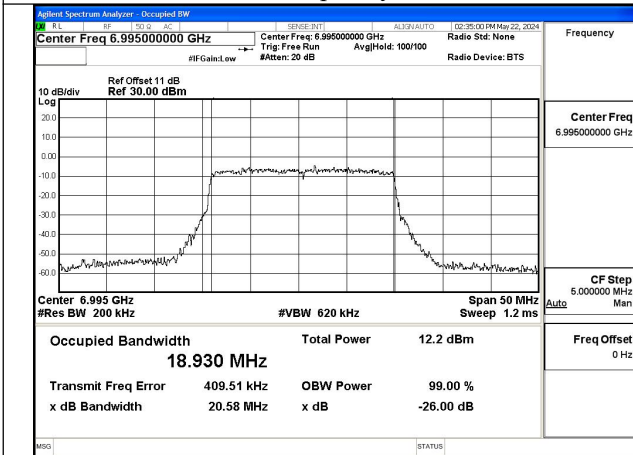

Mode:802.11a Frequency:7115MHz Ant:Chain1

Mode:802.11ax HE20 Frequency:6895MHz Ant:Chain0

Mode:802.11ax HE20 Frequency:6995MHz Ant:Chain0

Mode:802.11ax HE20 Frequency:7115MHz Ant:Chain0

Mode:802.11ax HE20 Frequency:6895MHz Ant:Chain1