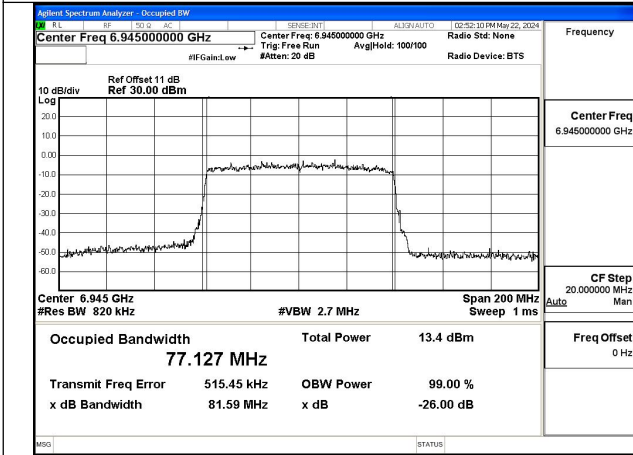

Mode:802.11ax HE80 Frequency:6945MHz Ant:Chain1