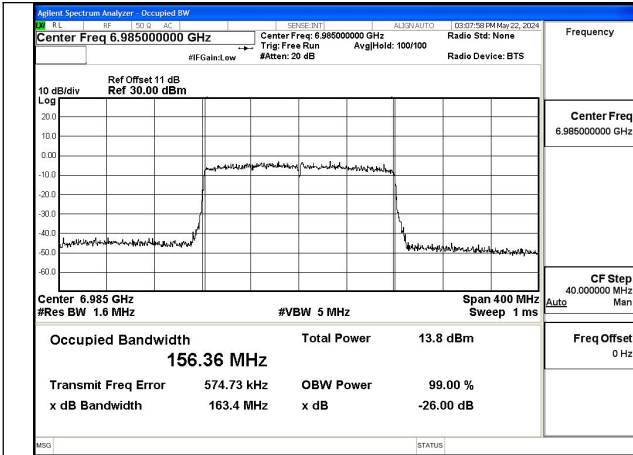

Mode:802.11ax HE80 Frequency:6945MHz Ant:Chain0

Mode:802.11ax HE80 Frequency:7025MHz Ant:Chain0

Mode:802.11ax HE80 Frequency:6945MHz Ant:Chain1

Mode:802.11ax HE80 Frequency:7025MHz Ant:Chain1

Test Mode: 802.11ax HE160