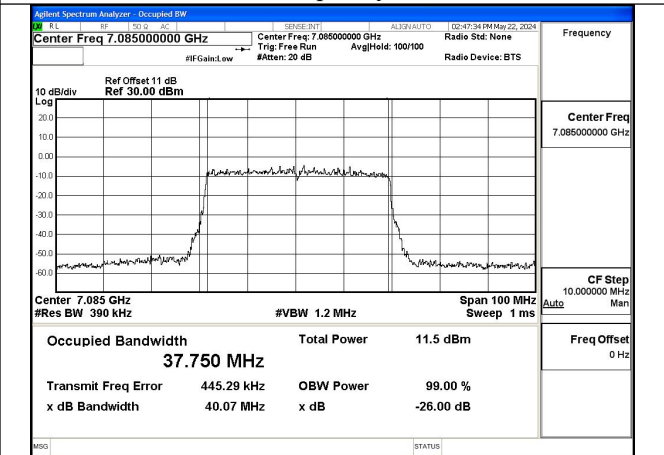

Mode:802.11ax HE40 Frequency:7085MHz Ant:Chain1

Test Mode: 802.11ax HE80