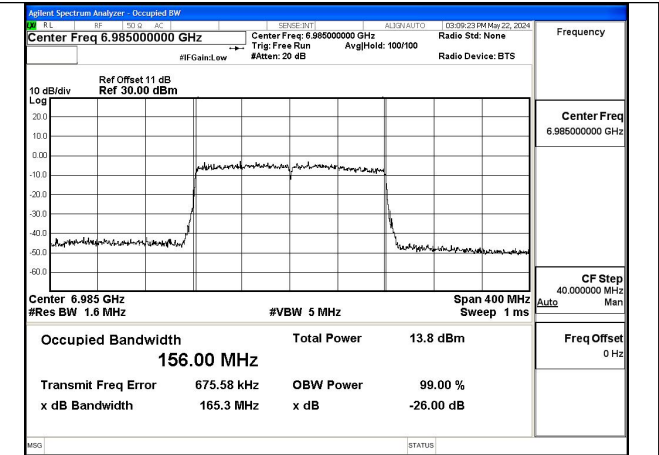

Mode:802.11ax HE80 Frequency:6945MHz Ant:Chain0

Mode:802.11ax HE80 Frequency:7025MHz Ant:Chain0

Mode:802.11ax HE80 Frequency:6945MHz Ant:Chain1

Mode:802.11ax HE80 Frequency:7025MHz Ant:Chain1

Test Mode: 802.11ax HE160