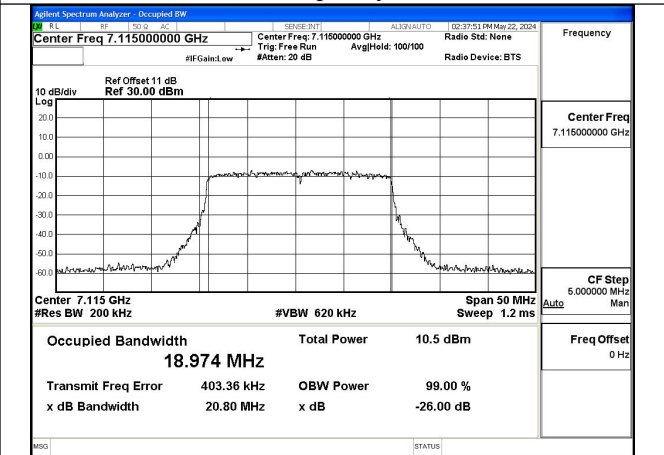

Mode:802.11ax HE20 Frequency:7115MHz Ant:Chain1

Test Mode: 802.11ax HE40