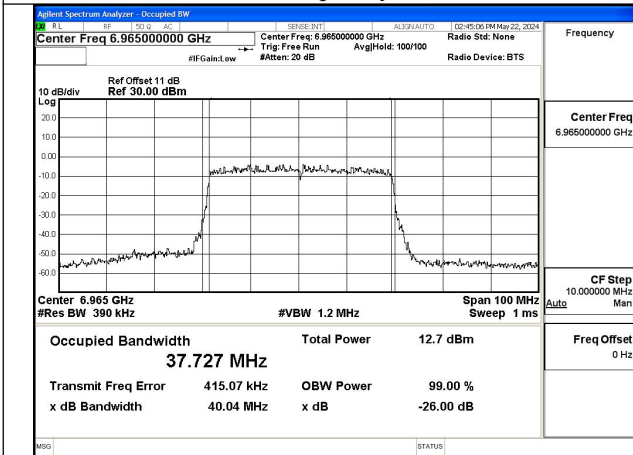

Mode:802.11ax HE40 Frequency:6965MHz Ant:Chain1

Test Mode: 802.11ax HE80