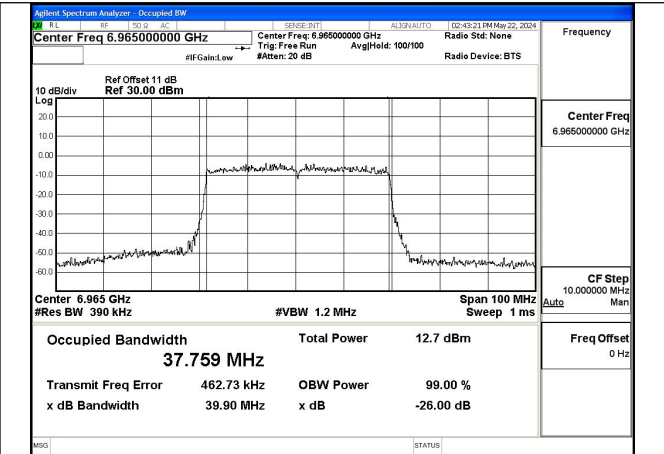

Mode:802.11ax HE40 Frequency:6965MHz Ant:Chain0