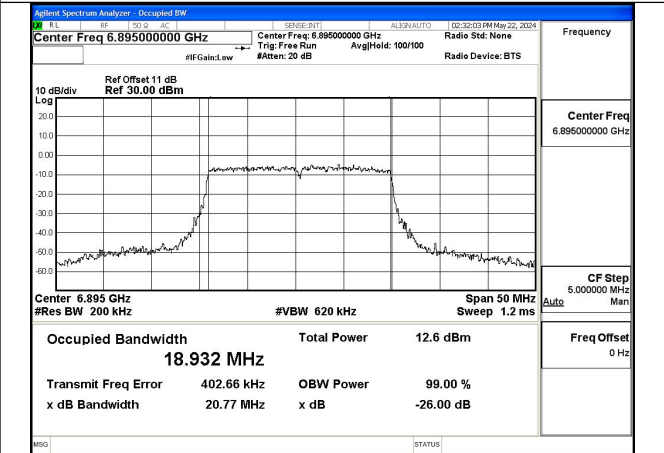

Mode:802.11a Frequency:7115MHz Ant:Chain1

Mode:802.11ax HE20 Frequency:6895MHz Ant:Chain0

Mode:802.11ax HE20 Frequency:6995MHz Ant:Chain0

Mode:802.11ax HE20 Frequency:7115MHz Ant:Chain0

Mode:802.11ax HE20 Frequency:6895MHz Ant:Chain1