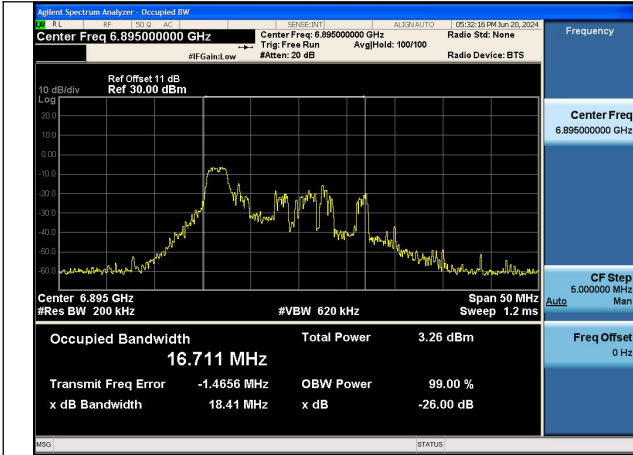

Mode:802.11ax HE80 Frequency:6945MHz Ant:Chain0

Mode:802.11ax HE80 Frequency:7025MHz Ant:Chain0

Mode:802.11ax HE80 Frequency:6945MHz Ant:Chain1

Mode:802.11ax HE80 Frequency:7025MHz Ant:Chain1

Test Mode: 802.11ax HE160

Mode:802.11ax HE160 Frequency:6985MHz
Ant:Chain0

Mode:802.11ax HE160 Frequency:6985MHz
Ant:Chain1

Test Mode: 802.11ax HE20 TONE:26T

Mode:802.11ax HE20 TONE:26T Frequency:6895MHz
Ant:Chain0

Mode:802.11ax HE20 TONE:26T Frequency:6995MHz
Ant:Chain0