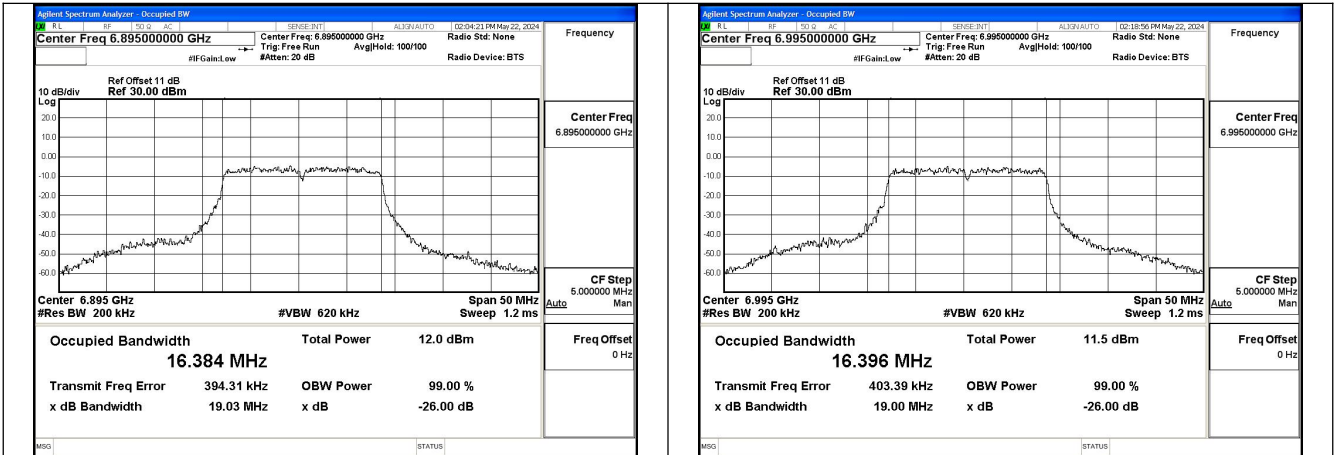

NOTE: For 802.11ax, The worst case is RU26, so it just shows the worst test plots in the report.

Test Mode: 802.11a

Mode:802.11a Frequency:6895MHz Ant:Chain0

Mode:802.11a Frequency:6995MHz Ant:Chain0