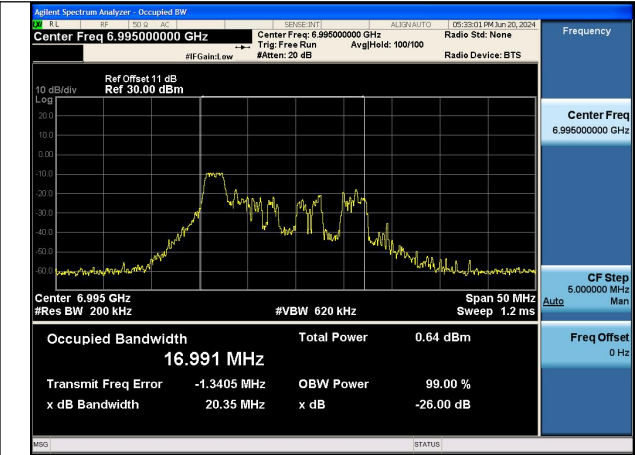

Mode:802.11ax HE80 Frequency:6945MHz Ant:Chain0

Mode:802.11ax HE80 Frequency:7025MHz Ant:Chain0

Mode:802.11ax HE80 Frequency:6945MHz Ant:Chain1

Mode:802.11ax HE80 Frequency:7025MHz Ant:Chain1

Test Mode: 802.11ax HE160

Mode:802.11ax HE160 Frequency:6985MHz
Ant:Chain0

Mode:802.11ax HE160 Frequency:6985MHz
Ant:Chain1

Test Mode: 802.11ax HE20 TONE:26T

Mode:802.11ax HE20 TONE:26T Frequency:6895MHz
Ant:Chain0

Mode:802.11ax HE20 TONE:26T Frequency:6995MHz
Ant:Chain0