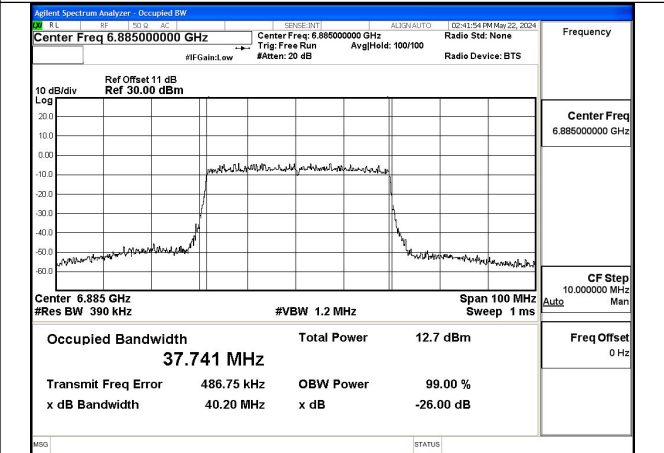

Mode:802.11ax HE20 Frequency:6995MHz Ant:Chain1

Mode:802.11ax HE20 Frequency:7115MHz Ant:Chain1

Test Mode: 802.11ax HE40

Mode:802.11ax HE40 Frequency:6885MHz Ant:Chain0

Mode:802.11ax HE40 Frequency:6965MHz Ant:Chain0