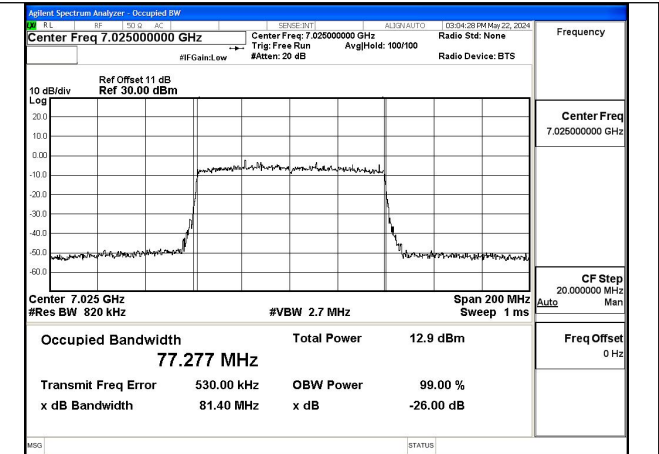

Mode:802.11ax HE40 Frequency:7085MHz Ant:Chain0

Mode:802.11ax HE40 Frequency:6885MHz Ant:Chain1

Mode:802.11ax HE40 Frequency:6965MHz Ant:Chain1

Mode:802.11ax HE40 Frequency:7085MHz Ant:Chain1

Test Mode: 802.11ax HE80