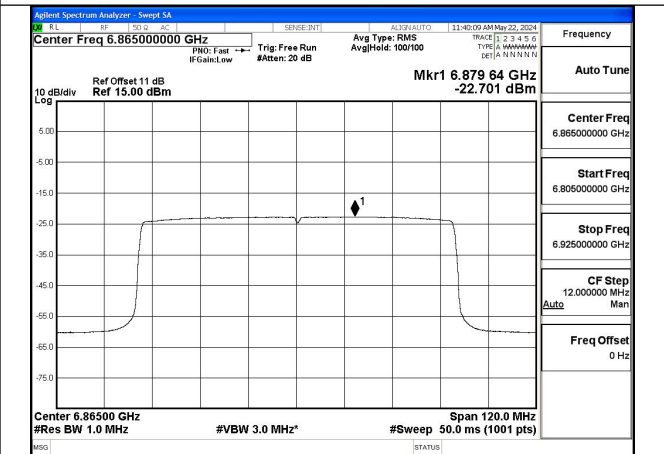

Mode:802.11ax HE80 Tone:484T Frequency:6705MHz
Ant:Chain1

Mode:802.11ax HE80 Tone:484T Frequency:6865MHz
Ant:Chain1

Mode:802.11ax HE80 Tone:996T Frequency:6545MHz
Ant:Chain0

Mode:802.11ax HE80 Tone:996T Frequency:6705MHz
Ant:Chain0

Mode:802.11ax HE80 Tone:996T Frequency:6865MHz
Ant:Chain0

Mode:802.11ax HE80 Tone:996T Frequency:6545MHz
Ant:Chain1

Mode:802.11ax HE80 Tone:996T Frequency:6705MHz
Ant:Chain1

Mode:802.11ax HE80 Tone:996T Frequency:6865MHz
Ant:Chain1