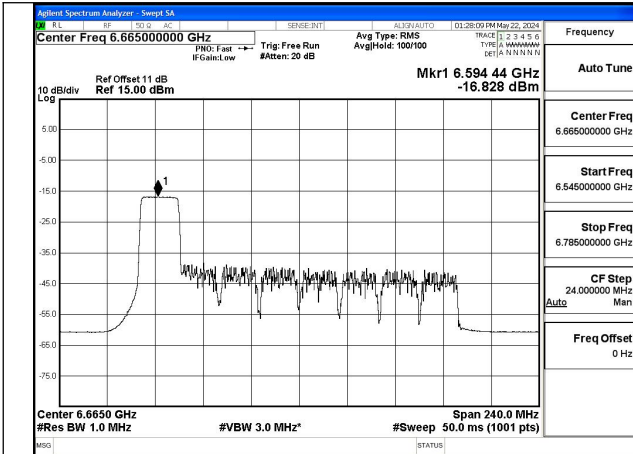

Mode:802.11ax HE160 Tone:242T
Frequency:6665MHz Ant:Chain0