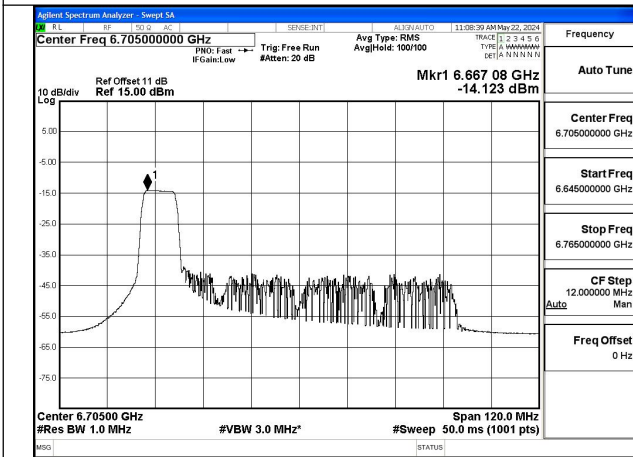

Mode:802.11ax HE80 Tone:106T Frequency:6545MHz
Ant:Chain0

Mode:802.11ax HE80 Tone:106T Frequency:6705MHz
Ant:Chain0

Mode:802.11ax HE80 Tone:106T Frequency:6865MHz
Ant:Chain0

Mode:802.11ax HE80 Tone:106T Frequency:6545MHz
Ant:Chain1

Mode:802.11ax HE80 Tone:106T Frequency:6705MHz
Ant:Chain1

Mode:802.11ax HE80 Tone:106T Frequency:6865MHz
Ant:Chain1

Mode:802.11ax HE80 Tone:242T Frequency:6545MHz
Ant:Chain0

Mode:802.11ax HE80 Tone:242T Frequency:6705MHz
Ant:Chain0