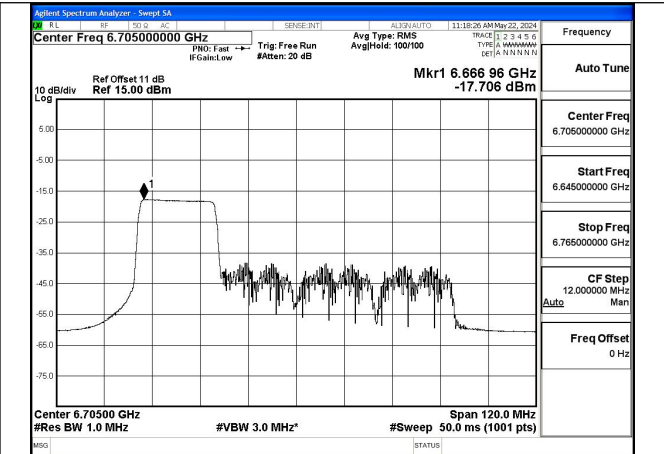

Mode:802.11ax HE80 Tone:106T Frequency:6545MHz
Ant:Chain0

Mode:802.11ax HE80 Tone:106T Frequency:6705MHz
Ant:Chain0

Mode:802.11ax HE80 Tone:106T Frequency:6865MHz
Ant:Chain0

Mode:802.11ax HE80 Tone:106T Frequency:6545MHz
Ant:Chain1

Mode:802.11ax HE80 Tone:106T Frequency:6705MHz
Ant:Chain1

Mode:802.11ax HE80 Tone:106T Frequency:6865MHz
Ant:Chain1

Mode:802.11ax HE80 Tone:242T Frequency:6545MHz
Ant:Chain0

Mode:802.11ax HE80 Tone:242T Frequency:6705MHz
Ant:Chain0