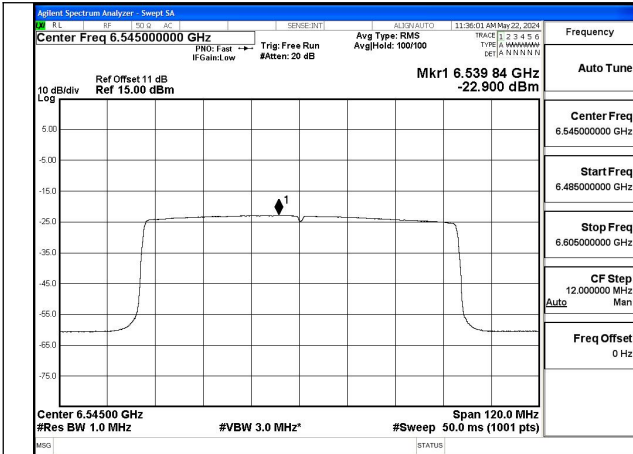

Mode:802.11ax HE80 Tone:996T Frequency:6545MHz
Ant:Chain0