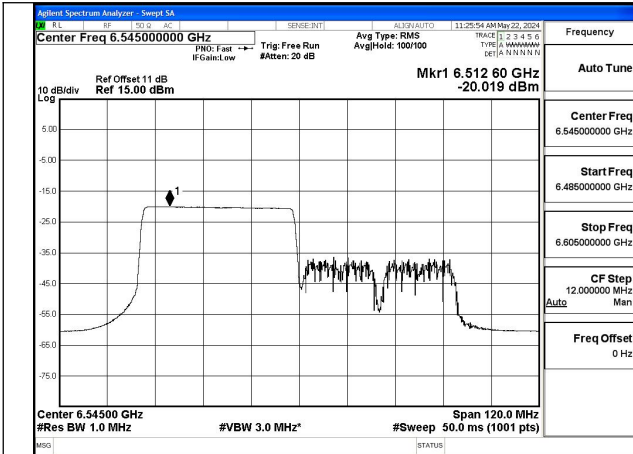

Mode:802.11ax HE80 Tone:242T Frequency:6865MHz
Ant:Chain0

Mode:802.11ax HE80 Tone:242T Frequency:6545MHz
Ant:Chain1

Mode:802.11ax HE80 Tone:242T Frequency:6705MHz
Ant:Chain1

Mode:802.11ax HE80 Tone:242T Frequency:6865MHz
Ant:Chain1