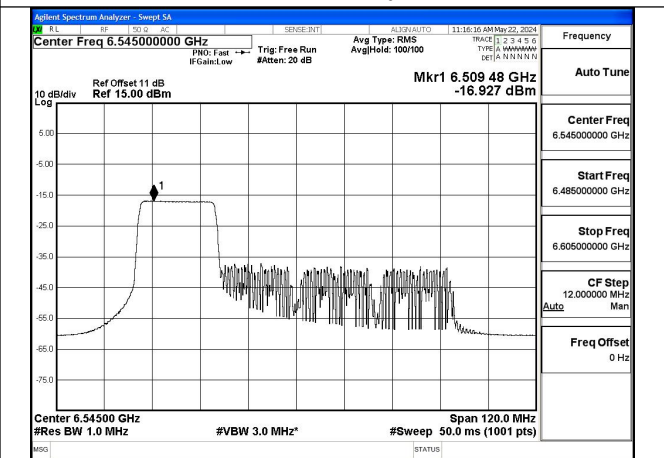

Mode:802.11ax HE80 Tone:106T Frequency:6705MHz
Ant:Chain1

Mode:802.11ax HE80 Tone:106T Frequency:6865MHz
Ant:Chain1

Mode:802.11ax HE80 Tone:242T Frequency:6545MHz
Ant:Chain0

Mode:802.11ax HE80 Tone:242T Frequency:6705MHz
Ant:Chain0

Mode:802.11ax HE80 Tone:242T Frequency:6865MHz
Ant:Chain0

Mode:802.11ax HE80 Tone:242T Frequency:6545MHz
Ant:Chain1

Mode:802.11ax HE80 Tone:242T Frequency:6705MHz
Ant:Chain1

Mode:802.11ax HE80 Tone:242T Frequency:6865MHz
Ant:Chain1