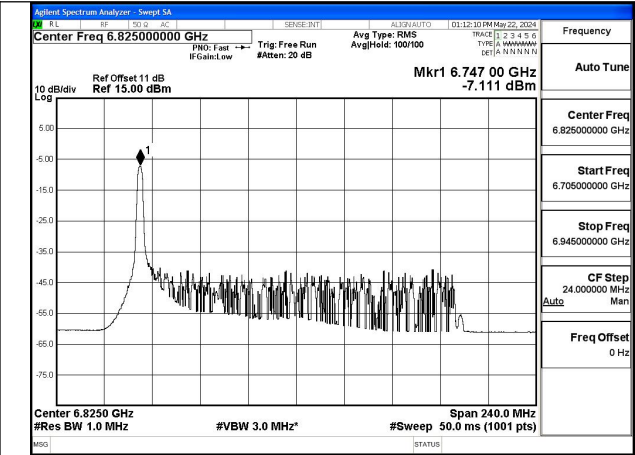

Mode:802.11ax HE80 Tone:996T Frequency:6865MHz
Ant:Chain0

Mode:802.11ax HE80 Tone:996T Frequency:6545MHz
Ant:Chain1

Mode:802.11ax HE80 Tone:996T Frequency:6705MHz
Ant:Chain1

Mode:802.11ax HE80 Tone:996T Frequency:6865MHz
Ant:Chain1

Test Mode: 802.11ax HE160

Mode:802.11ax HE160 Tone:26T Frequency:6665MHz
Ant:Chain0

Mode:802.11ax HE160 Tone:26T Frequency:6825MHz
Ant:Chain0

Mode:802.11ax HE160 Tone:26T Frequency:6665MHz
Ant:Chain1

Mode:802.11ax HE160 Tone:26T Frequency:6825MHz
Ant:Chain1