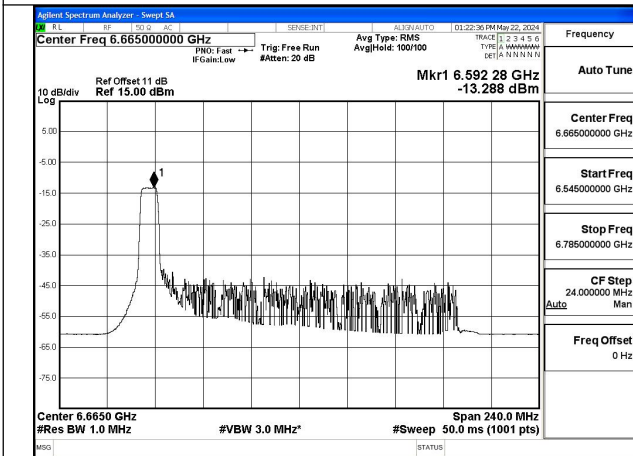

Test Mode: 802.11ax HE160

Mode:802.11ax HE160 Tone:26T Frequency:6665MHz
Ant:Chain0

Mode:802.11ax HE160 Tone:26T Frequency:6825MHz
Ant:Chain0

Mode:802.11ax HE160 Tone:26T Frequency:6665MHz
Ant:Chain1

Mode:802.11ax HE160 Tone:26T Frequency:6825MHz
Ant:Chain1

Mode:802.11ax HE160 Tone:52T Frequency:6665MHz
Ant:Chain0

Mode:802.11ax HE160 Tone:52T Frequency:6825MHz
Ant:Chain0

Mode:802.11ax HE160 Tone:52T Frequency:6665MHz
Ant:Chain1

Mode:802.11ax HE160 Tone:52T Frequency:6825MHz
Ant:Chain1