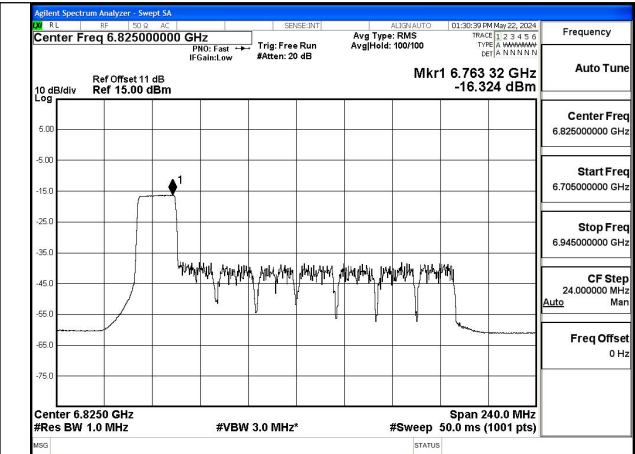

Mode:802.11ax HE160 Tone:242T
Frequency:6825MHz Ant:Chain0