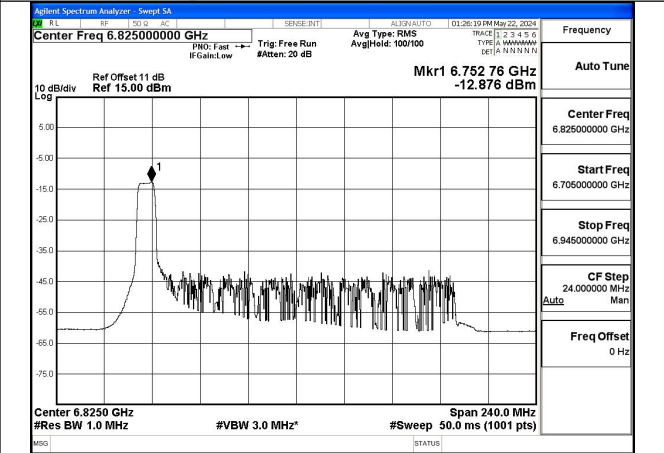

Mode:802.11ax HE160 Tone:106T
Frequency:6825MHz Ant:Chain1