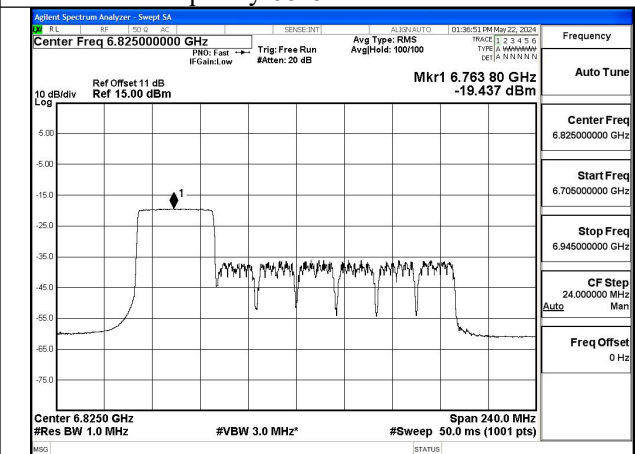

Mode:802.11ax HE160 Tone:242T
Frequency:6665MHz Ant:Chain0

Mode:802.11ax HE160 Tone:242T
Frequency:6825MHz Ant:Chain0

Mode:802.11ax HE160 Tone:242T
Frequency:6665MHz Ant:Chain1

Mode:802.11ax HE160 Tone:242T
Frequency:6825MHz Ant:Chain1

Mode:802.11ax HE160 Tone:484T
Frequency:6665MHz Ant:Chain0

Mode:802.11ax HE160 Tone:484T
Frequency:6825MHz Ant:Chain0