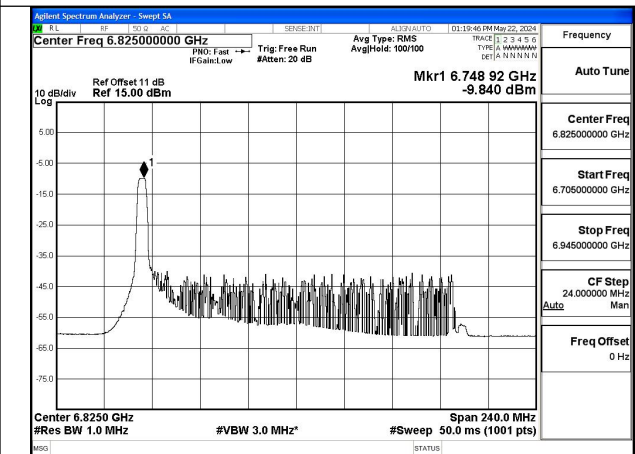

Test Mode: 802.11ax HE160

Mode:802.11ax HE160 Tone:26T Frequency:6665MHz
Ant:Chain0

Mode:802.11ax HE160 Tone:26T Frequency:6825MHz
Ant:Chain0

Mode:802.11ax HE160 Tone:26T Frequency:6665MHz
Ant:Chain1

Mode:802.11ax HE160 Tone:26T Frequency:6825MHz
Ant:Chain1

Mode:802.11ax HE160 Tone:52T Frequency:6665MHz
Ant:Chain0

Mode:802.11ax HE160 Tone:52T Frequency:6825MHz
Ant:Chain0

Mode:802.11ax HE160 Tone:52T Frequency:6665MHz
Ant:Chain1

Mode:802.11ax HE160 Tone:52T Frequency:6825MHz
Ant:Chain1