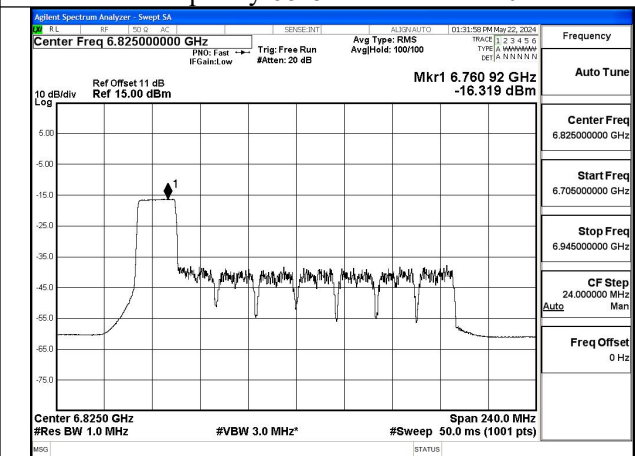

Mode:802.11ax HE160 Tone:242T
Frequency:6825MHz Ant:Chain1