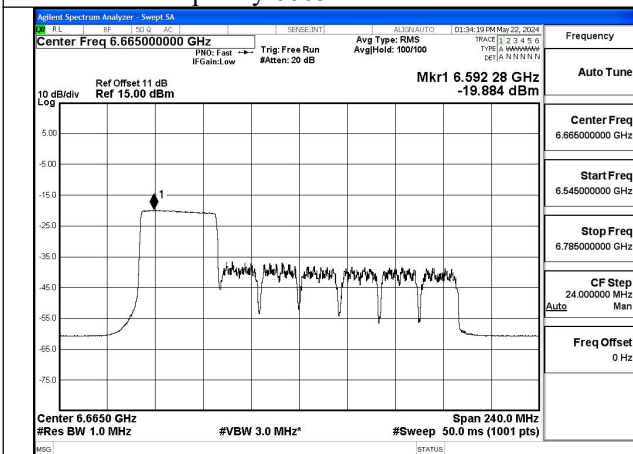

Mode:802.11ax HE160 Tone:242T
Frequency:6665MHz Ant:Chain0

Mode:802.11ax HE160 Tone:242T
Frequency:6825MHz Ant:Chain0

Mode:802.11ax HE160 Tone:242T
Frequency:6665MHz Ant:Chain1

Mode:802.11ax HE160 Tone:242T
Frequency:6825MHz Ant:Chain1