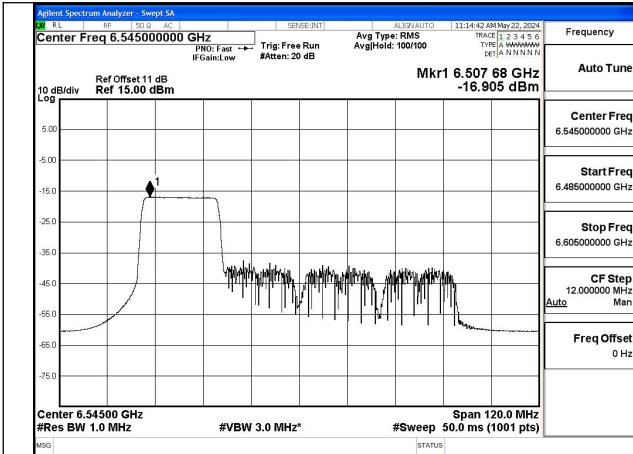

Mode:802.11ax HE80 Tone:242T Frequency:6545MHz
Ant:Chain0