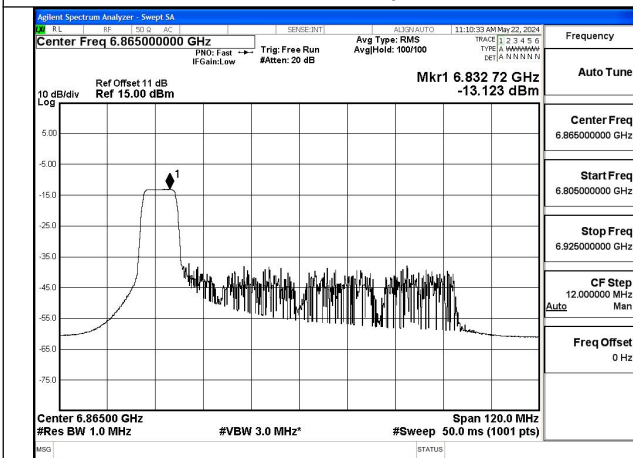

Mode:802.11ax HE80 Tone:106T Frequency:6545MHz
Ant:Chain0

Mode:802.11ax HE80 Tone:106T Frequency:6705MHz
Ant:Chain0

Mode:802.11ax HE80 Tone:106T Frequency:6865MHz
Ant:Chain0

Mode:802.11ax HE80 Tone:106T Frequency:6545MHz
Ant:Chain1

Mode:802.11ax HE80 Tone:106T Frequency:6705MHz
Ant:Chain1

Mode:802.11ax HE80 Tone:106T Frequency:6865MHz
Ant:Chain1

Mode:802.11ax HE80 Tone:242T Frequency:6545MHz
Ant:Chain0

Mode:802.11ax HE80 Tone:242T Frequency:6705MHz
Ant:Chain0