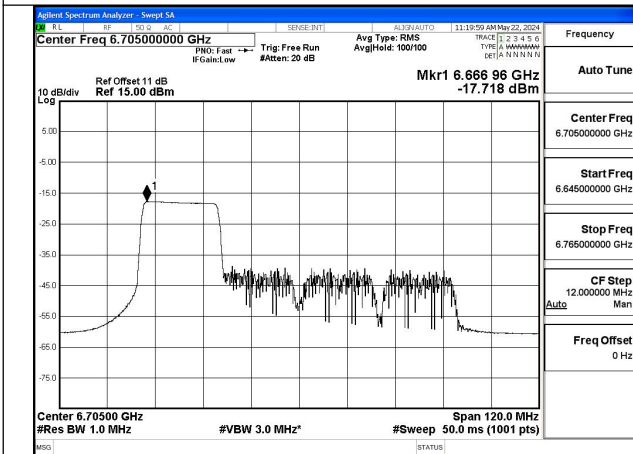

Mode:802.11ax HE80 Tone:242T Frequency:6705MHz
Ant:Chain1