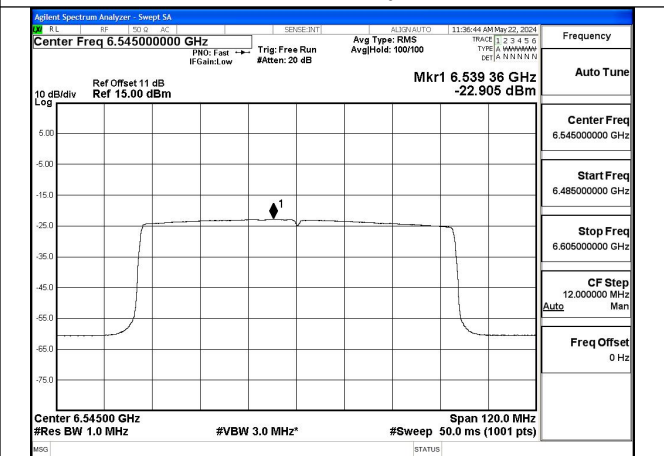

Mode:802.11ax HE80 Tone:996T Frequency:6545MHz
Ant:Chain1