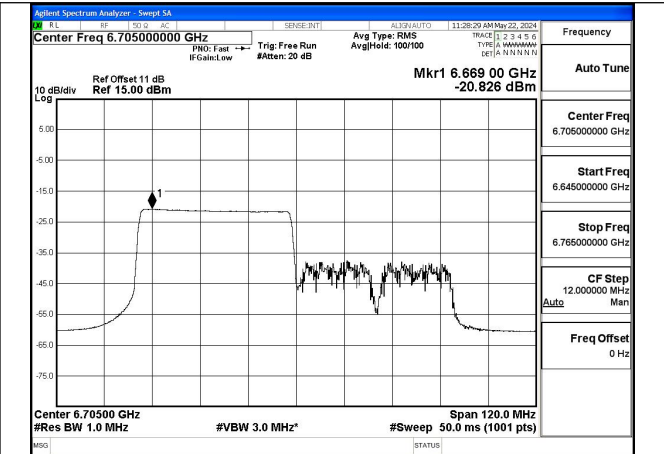

Mode:802.11ax HE80 Tone:484T Frequency:6705MHz
Ant:Chain0