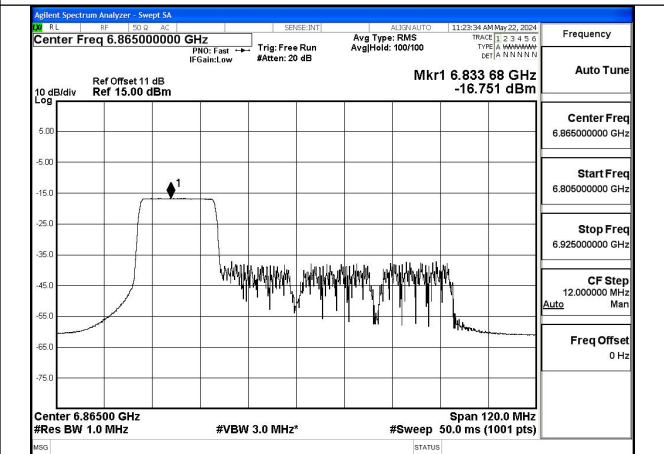

Mode:802.11ax HE80 Tone:242T Frequency:6865MHz
Ant:Chain1