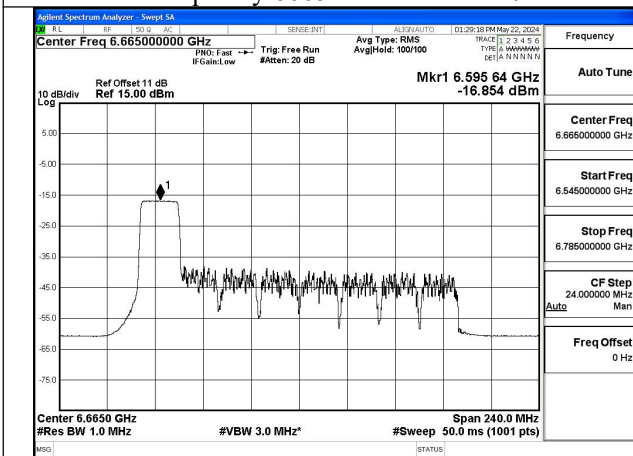

Mode:802.11ax HE160 Tone:106T
Frequency:6665MHz Ant:Chain0

Mode:802.11ax HE160 Tone:106T
Frequency:6825MHz Ant:Chain0

Mode:802.11ax HE160 Tone:106T
Frequency:6665MHz Ant:Chain1

Mode:802.11ax HE160 Tone:106T
Frequency:6825MHz Ant:Chain1

Mode:802.11ax HE160 Tone:242T
Frequency:6665MHz Ant:Chain0

Mode:802.11ax HE160 Tone:242T
Frequency:6825MHz Ant:Chain0

Mode:802.11ax HE160 Tone:242T
Frequency:6665MHz Ant:Chain1

Mode:802.11ax HE160 Tone:242T
Frequency:6825MHz Ant:Chain1