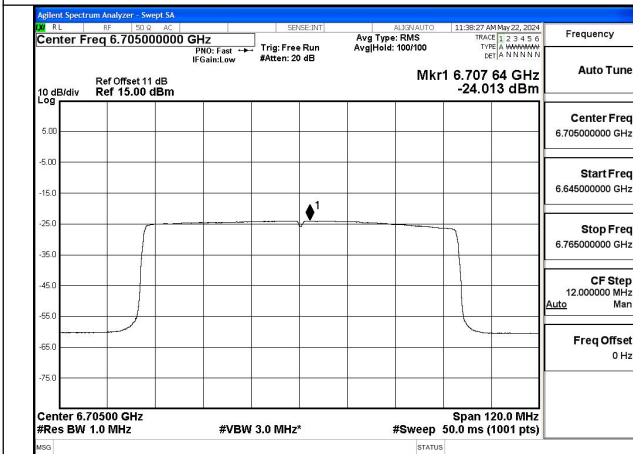

Mode:802.11ax HE80 Tone:484T Frequency:6705MHz
Ant:Chain1

Mode:802.11ax HE80 Tone:484T Frequency:6865MHz
Ant:Chain1

Mode:802.11ax HE80 Tone:996T Frequency:6545MHz
Ant:Chain0

Mode:802.11ax HE80 Tone:996T Frequency:6705MHz
Ant:Chain0

Mode:802.11ax HE80 Tone:996T Frequency:6865MHz
Ant:Chain0

Mode:802.11ax HE80 Tone:996T Frequency:6545MHz
Ant:Chain1

Mode:802.11ax HE80 Tone:996T Frequency:6705MHz
Ant:Chain1

Mode:802.11ax HE80 Tone:996T Frequency:6865MHz
Ant:Chain1