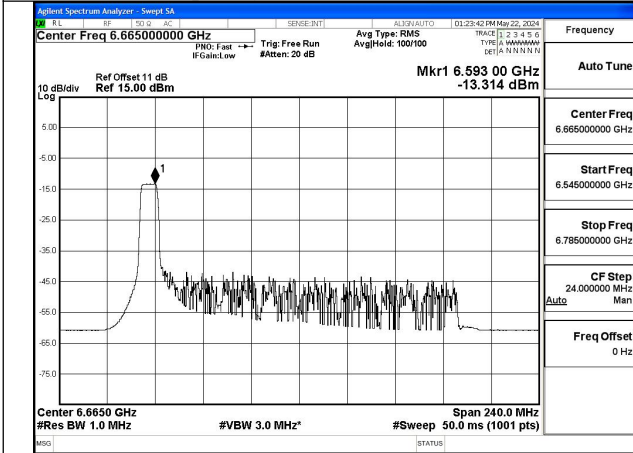

Mode:802.11ax HE160 Tone:106T
Frequency:6665MHz Ant:Chain1