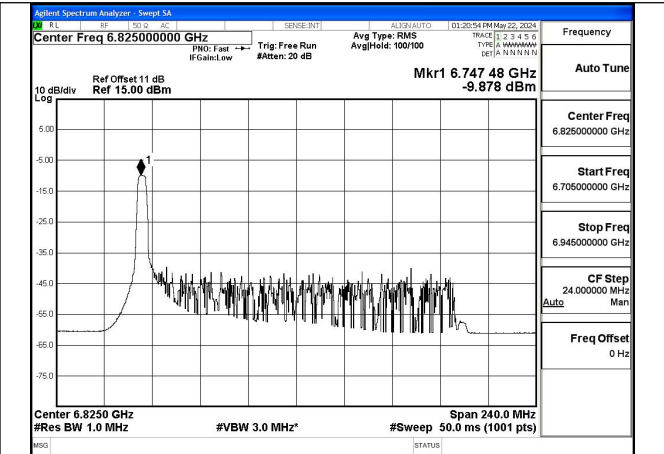

Mode:802.11ax HE160 Tone:52T Frequency:6825MHz
Ant:Chain1