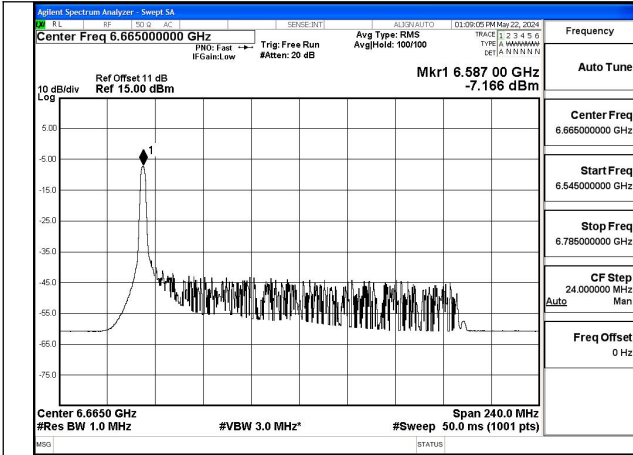

Test Mode: 802.11ax HE160

Mode:802.11ax HE160 Tone:26T Frequency:6665MHz
Ant:Chain0