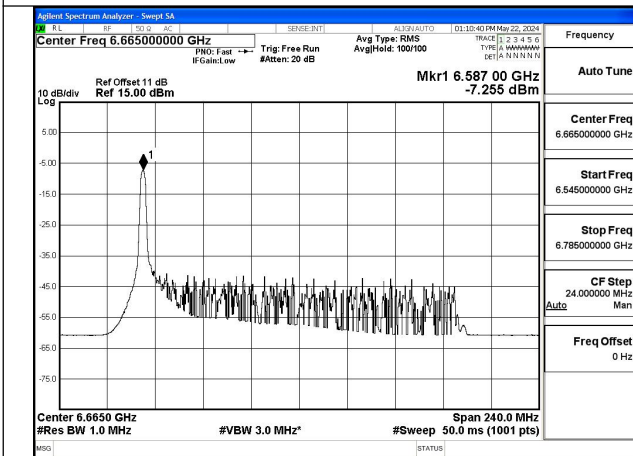

Mode:802.11ax HE80 Tone:996T Frequency:6865MHz
Ant:Chain0

Mode:802.11ax HE80 Tone:996T Frequency:6545MHz
Ant:Chain1

Mode:802.11ax HE80 Tone:996T Frequency:6705MHz
Ant:Chain1

Mode:802.11ax HE80 Tone:996T Frequency:6865MHz
Ant:Chain1

Test Mode: 802.11ax HE160

Mode:802.11ax HE160 Tone:26T Frequency:6665MHz
Ant:Chain0

Mode:802.11ax HE160 Tone:26T Frequency:6825MHz
Ant:Chain0

Mode:802.11ax HE160 Tone:26T Frequency:6665MHz
Ant:Chain1

Mode:802.11ax HE160 Tone:26T Frequency:6825MHz
Ant:Chain1