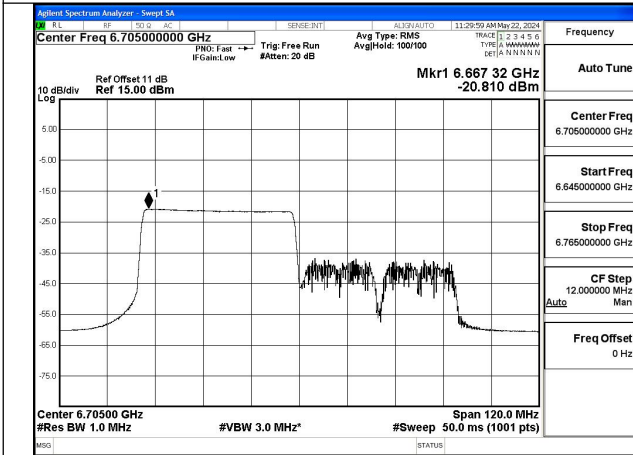

Mode:802.11ax HE80 Tone:484T Frequency:6545MHz
Ant:Chain0

Mode:802.11ax HE80 Tone:484T Frequency:6705MHz
Ant:Chain0

Mode:802.11ax HE80 Tone:484T Frequency:6865MHz
Ant:Chain0

Mode:802.11ax HE80 Tone:484T Frequency:6545MHz
Ant:Chain1