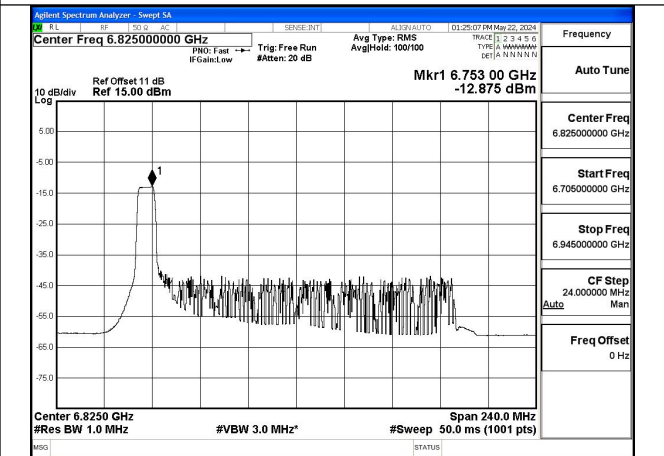

Test Mode: 802.11ax HE160

Mode:802.11ax HE160 Tone:26T Frequency:6665MHz
Ant:Chain0

Mode:802.11ax HE160 Tone:26T Frequency:6825MHz
Ant:Chain0

Mode:802.11ax HE160 Tone:26T Frequency:6665MHz
Ant:Chain1

Mode:802.11ax HE160 Tone:26T Frequency:6825MHz
Ant:Chain1

Mode:802.11ax HE160 Tone:52T Frequency:6665MHz
Ant:Chain0

Mode:802.11ax HE160 Tone:52T Frequency:6825MHz
Ant:Chain0

Mode:802.11ax HE160 Tone:52T Frequency:6665MHz
Ant:Chain1

Mode:802.11ax HE160 Tone:52T Frequency:6825MHz
Ant:Chain1