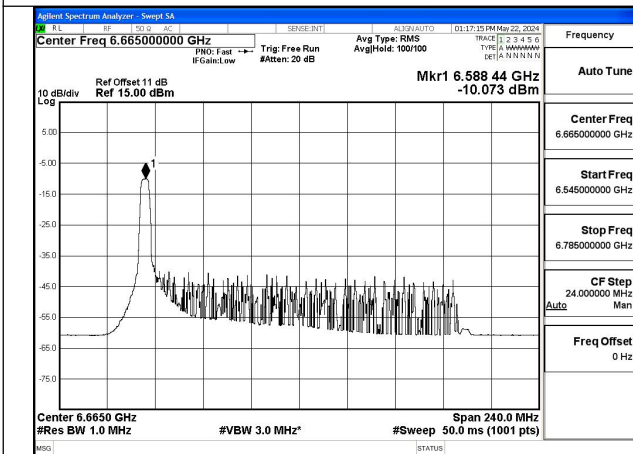

Test Mode: 802.11ax HE160

Mode:802.11ax HE160 Tone:26T Frequency:6665MHz
Ant:Chain0

Mode:802.11ax HE160 Tone:26T Frequency:6825MHz
Ant:Chain0

Mode:802.11ax HE160 Tone:26T Frequency:6665MHz
Ant:Chain1

Mode:802.11ax HE160 Tone:26T Frequency:6825MHz
Ant:Chain1

Mode:802.11ax HE160 Tone:52T Frequency:6665MHz
Ant:Chain0

Mode:802.11ax HE160 Tone:52T Frequency:6825MHz
Ant:Chain0

Mode:802.11ax HE160 Tone:52T Frequency:6665MHz
Ant:Chain1

Mode:802.11ax HE160 Tone:52T Frequency:6825MHz
Ant:Chain1