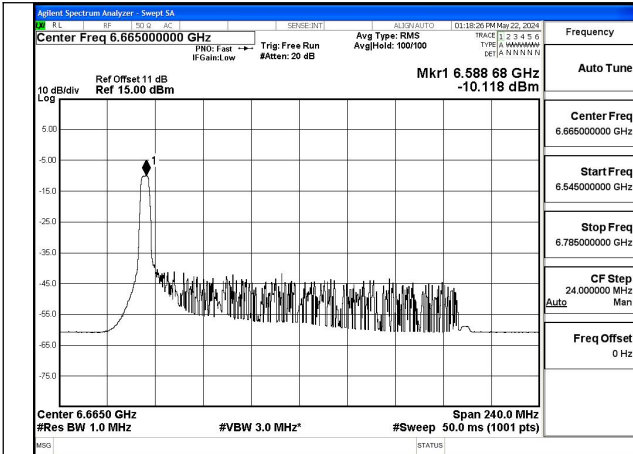

Test Mode: 802.11ax HE160

Mode:802.11ax HE160 Tone:26T Frequency:6665MHz
Ant:Chain0

Mode:802.11ax HE160 Tone:26T Frequency:6825MHz
Ant:Chain0

Mode:802.11ax HE160 Tone:26T Frequency:6665MHz
Ant:Chain1

Mode:802.11ax HE160 Tone:26T Frequency:6825MHz
Ant:Chain1

Mode:802.11ax HE160 Tone:52T Frequency:6665MHz
Ant:Chain0

Mode:802.11ax HE160 Tone:52T Frequency:6825MHz
Ant:Chain0

Mode:802.11ax HE160 Tone:52T Frequency:6665MHz
Ant:Chain1

Mode:802.11ax HE160 Tone:52T Frequency:6825MHz
Ant:Chain1