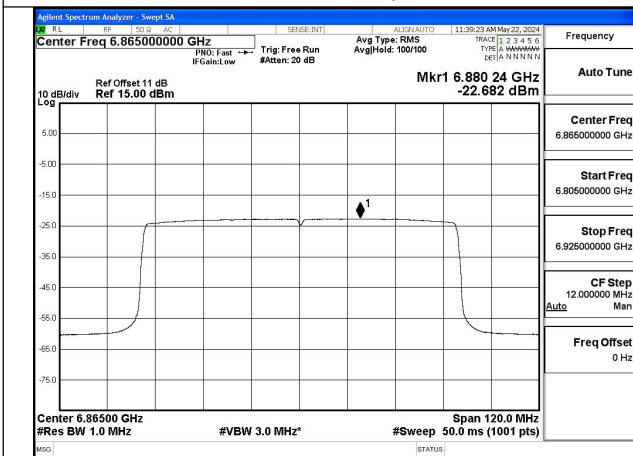

Mode:802.11ax HE80 Tone:484T Frequency:6705MHz
Ant:Chain1

Mode:802.11ax HE80 Tone:484T Frequency:6865MHz
Ant:Chain1

Mode:802.11ax HE80 Tone:996T Frequency:6545MHz
Ant:Chain0

Mode:802.11ax HE80 Tone:996T Frequency:6705MHz
Ant:Chain0

Mode:802.11ax HE80 Tone:996T Frequency:6865MHz
Ant:Chain0

Mode:802.11ax HE80 Tone:996T Frequency:6545MHz
Ant:Chain1

Mode:802.11ax HE80 Tone:996T Frequency:6705MHz
Ant:Chain1

Mode:802.11ax HE80 Tone:996T Frequency:6865MHz
Ant:Chain1