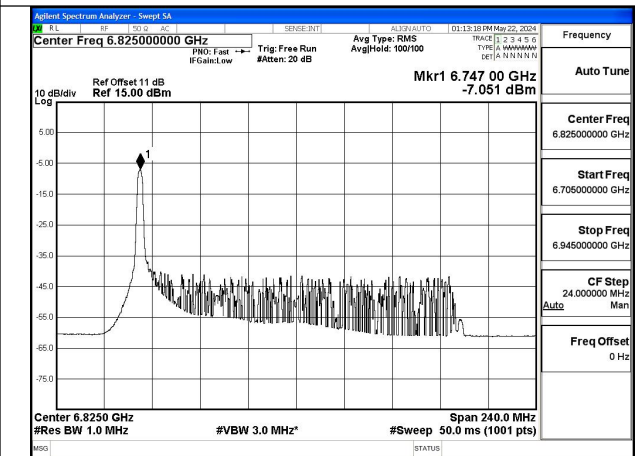

Mode:802.11ax HE80 Tone:996T Frequency:6865MHz
Ant:Chain0

Mode:802.11ax HE80 Tone:996T Frequency:6545MHz
Ant:Chain1

Mode:802.11ax HE80 Tone:996T Frequency:6705MHz
Ant:Chain1

Mode:802.11ax HE80 Tone:996T Frequency:6865MHz
Ant:Chain1

Test Mode: 802.11ax HE160

Mode:802.11ax HE160 Tone:26T Frequency:6665MHz
Ant:Chain0

Mode:802.11ax HE160 Tone:26T Frequency:6825MHz
Ant:Chain0

Mode:802.11ax HE160 Tone:26T Frequency:6665MHz
Ant:Chain1

Mode:802.11ax HE160 Tone:26T Frequency:6825MHz
Ant:Chain1