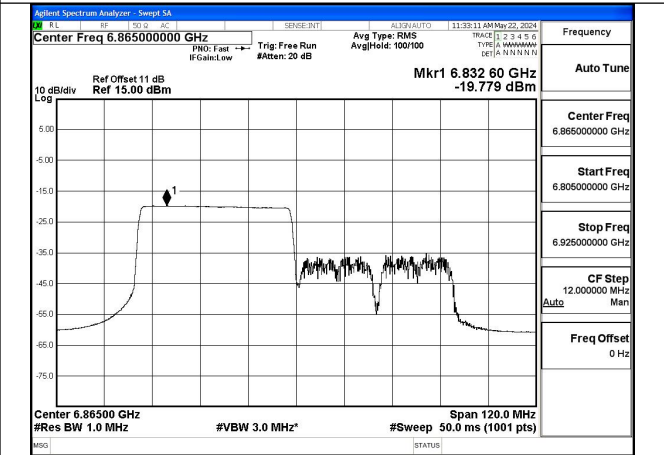

Mode:802.11ax HE80 Tone:484T Frequency:6865MHz
Ant:Chain1