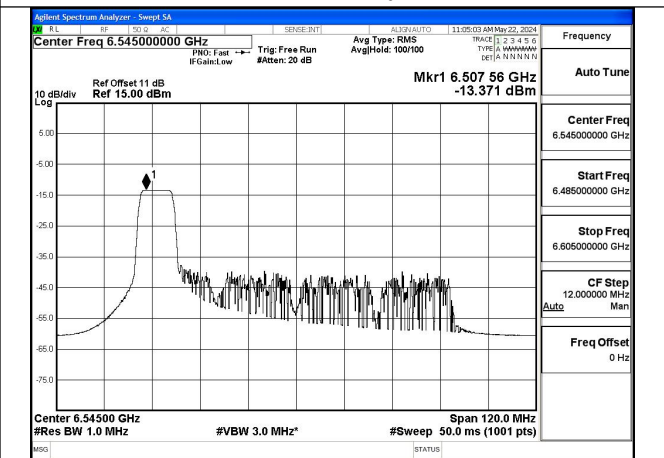

Mode:802.11ax HE80 Tone:106T Frequency:6545MHz
Ant:Chain0

Mode:802.11ax HE80 Tone:106T Frequency:6705MHz
Ant:Chain0

Mode:802.11ax HE80 Tone:106T Frequency:6865MHz
Ant:Chain0

Mode:802.11ax HE80 Tone:106T Frequency:6545MHz
Ant:Chain1

Mode:802.11ax HE80 Tone:106T Frequency:6705MHz
Ant:Chain1

Mode:802.11ax HE80 Tone:106T Frequency:6865MHz
Ant:Chain1

Mode:802.11ax HE80 Tone:242T Frequency:6545MHz
Ant:Chain0

Mode:802.11ax HE80 Tone:242T Frequency:6705MHz
Ant:Chain0