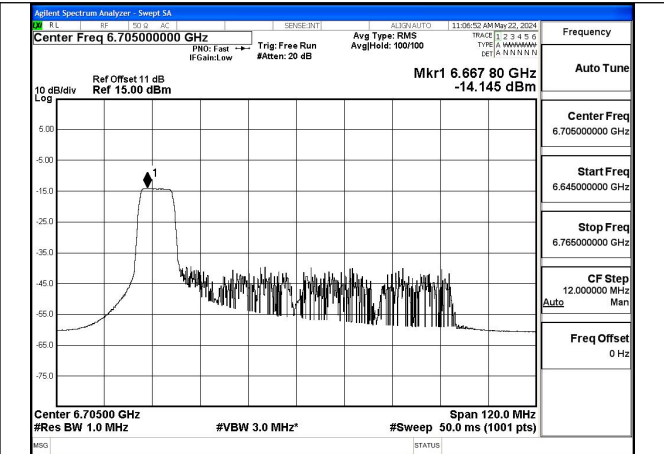

Mode:802.11ax HE80 Tone:106T Frequency:6545MHz
Ant:Chain0

Mode:802.11ax HE80 Tone:106T Frequency:6705MHz
Ant:Chain0

Mode:802.11ax HE80 Tone:106T Frequency:6865MHz
Ant:Chain0

Mode:802.11ax HE80 Tone:106T Frequency:6545MHz
Ant:Chain1

Mode:802.11ax HE80 Tone:106T Frequency:6705MHz
Ant:Chain1

Mode:802.11ax HE80 Tone:106T Frequency:6865MHz
Ant:Chain1

Mode:802.11ax HE80 Tone:242T Frequency:6545MHz
Ant:Chain0

Mode:802.11ax HE80 Tone:242T Frequency:6705MHz
Ant:Chain0