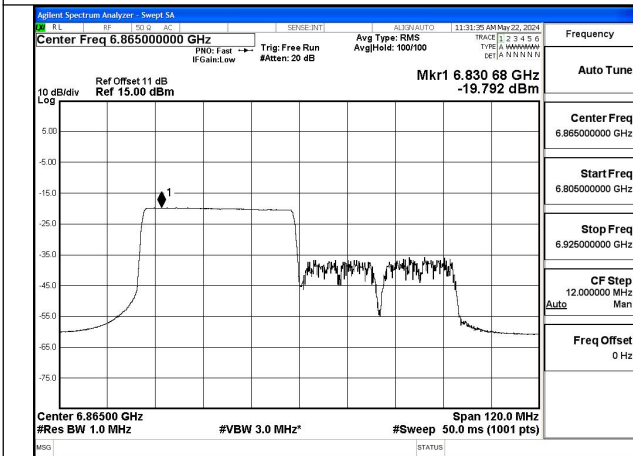

Mode:802.11ax HE80 Tone:484T Frequency:6865MHz
Ant:Chain0