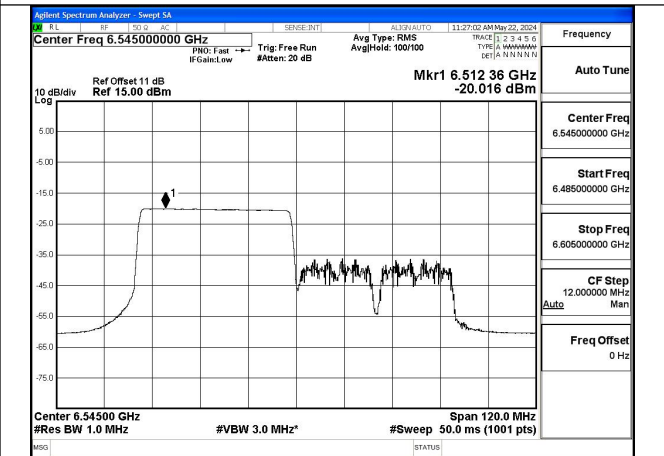

Mode:802.11ax HE80 Tone:484T Frequency:6545MHz
Ant:Chain1