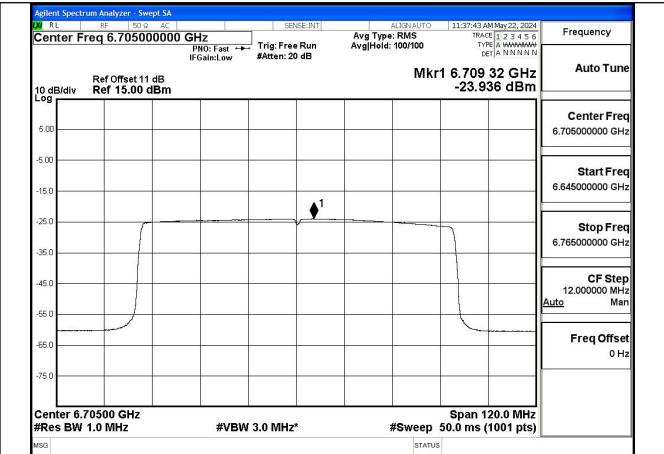

Mode:802.11ax HE80 Tone:996T Frequency:6705MHz
Ant:Chain0