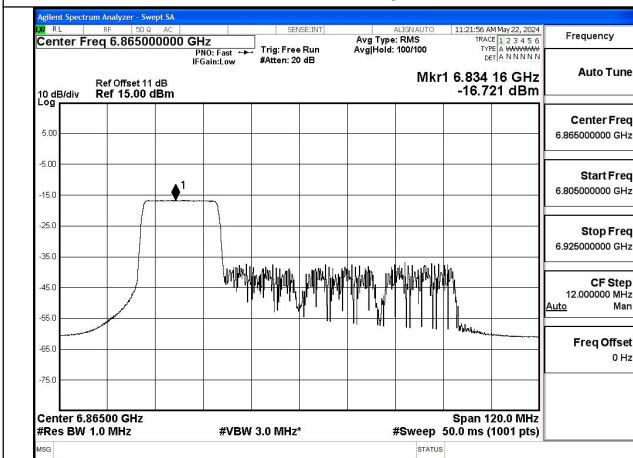

Mode:802.11ax HE80 Tone:106T Frequency:6705MHz
Ant:Chain1

Mode:802.11ax HE80 Tone:106T Frequency:6865MHz
Ant:Chain1

Mode:802.11ax HE80 Tone:242T Frequency:6545MHz
Ant:Chain0

Mode:802.11ax HE80 Tone:242T Frequency:6705MHz
Ant:Chain0