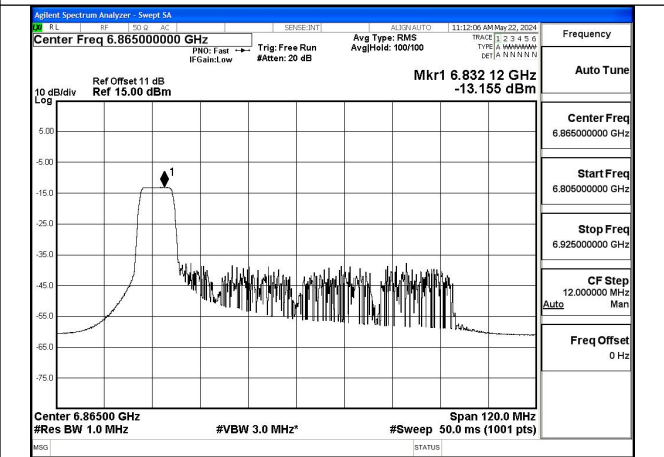

Mode:802.11ax HE80 Tone:106T Frequency:6545MHz
Ant:Chain0

Mode:802.11ax HE80 Tone:106T Frequency:6705MHz
Ant:Chain0

Mode:802.11ax HE80 Tone:106T Frequency:6865MHz
Ant:Chain0

Mode:802.11ax HE80 Tone:106T Frequency:6545MHz
Ant:Chain1

Mode:802.11ax HE80 Tone:106T Frequency:6705MHz
Ant:Chain1

Mode:802.11ax HE80 Tone:106T Frequency:6865MHz
Ant:Chain1

Mode:802.11ax HE80 Tone:242T Frequency:6545MHz
Ant:Chain0

Mode:802.11ax HE80 Tone:242T Frequency:6705MHz
Ant:Chain0