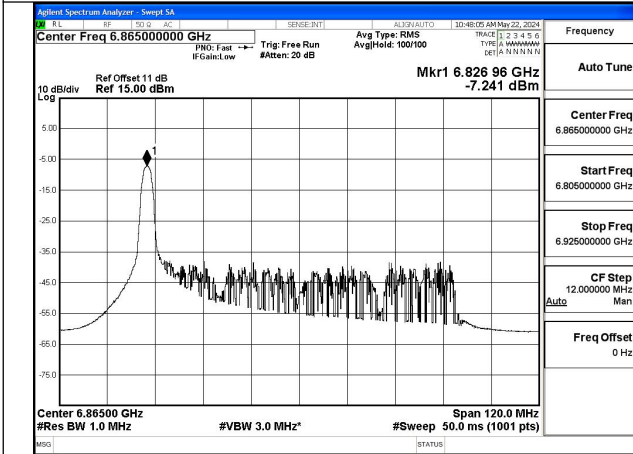

Mode:802.11ax HE80 Tone:26T Frequency:6865MHz
Ant:Chain0