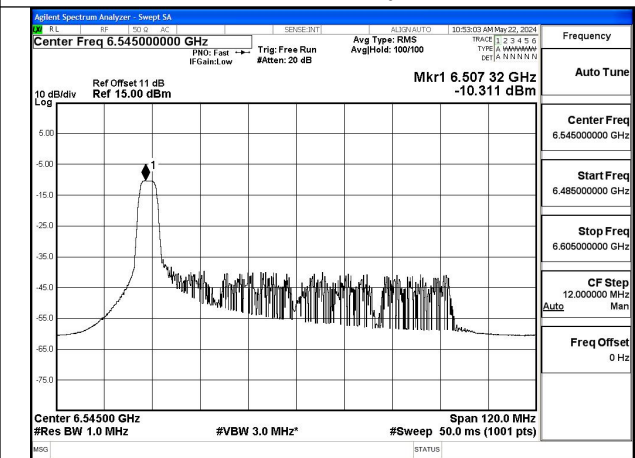

Mode:802.11ax HE80 Tone:26T Frequency:6865MHz  
Ant:Chain1

Mode:802.11ax HE80 Tone:52T Frequency:6545MHz  
Ant:Chain0

Mode:802.11ax HE80 Tone:52T Frequency:6705MHz  
Ant:Chain0

Mode:802.11ax HE80 Tone:52T Frequency:6865MHz  
Ant:Chain0

Mode:802.11ax HE80 Tone:52T Frequency:6545MHz  
Ant:Chain1

Mode:802.11ax HE80 Tone:52T Frequency:6705MHz  
Ant:Chain1

Mode:802.11ax HE80 Tone:52T Frequency:6865MHz  
Ant:Chain1