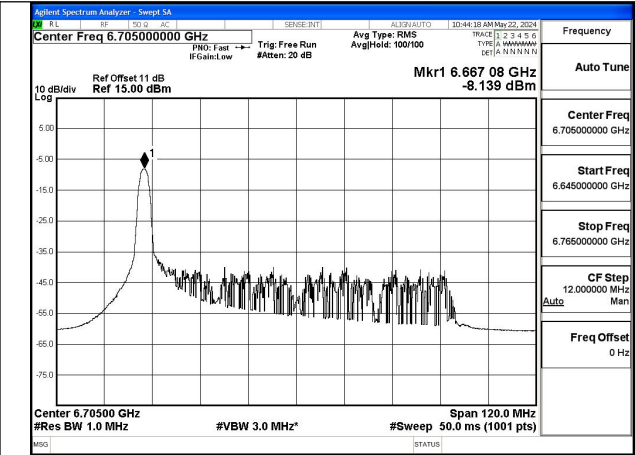

Test Mode: 802.11ax HE80

Mode:802.11ax HE80 Tone:26T Frequency:6705MHz
Ant:Chain0