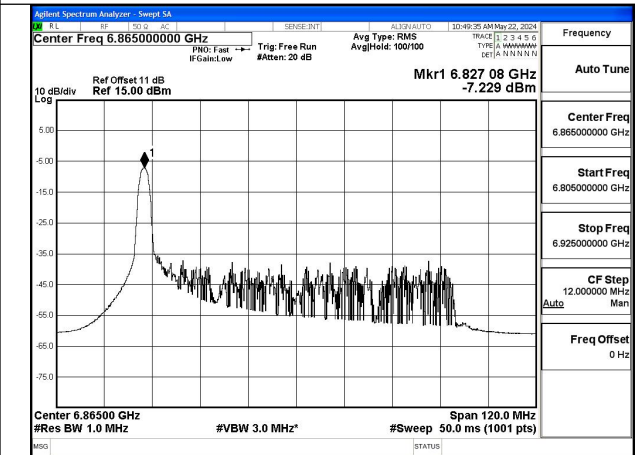

Mode:802.11ax HE40 Tone:484T Frequency:6685MHz  
Ant:Chain1

Mode:802.11ax HE40 Tone:484T Frequency:6845MHz  
Ant:Chain1

Test Mode: 802.11ax HE80

Mode:802.11ax HE80 Tone:26T Frequency:6545MHz  
Ant:Chain0

Mode:802.11ax HE80 Tone:26T Frequency:6705MHz  
Ant:Chain0

Mode:802.11ax HE80 Tone:26T Frequency:6865MHz  
Ant:Chain0

Mode:802.11ax HE80 Tone:26T Frequency:6545MHz  
Ant:Chain1

Mode:802.11ax HE80 Tone:26T Frequency:6705MHz  
Ant:Chain1