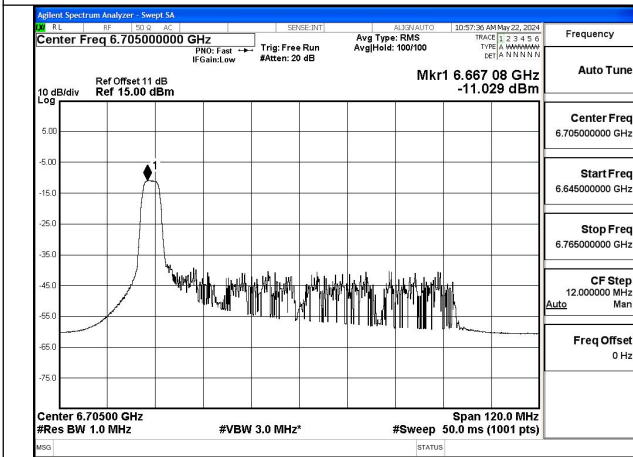

Mode:802.11ax HE80 Tone:26T Frequency:6865MHz  
Ant:Chain1

Mode:802.11ax HE80 Tone:52T Frequency:6545MHz  
Ant:Chain0

Mode:802.11ax HE80 Tone:52T Frequency:6705MHz  
Ant:Chain0

Mode:802.11ax HE80 Tone:52T Frequency:6865MHz  
Ant:Chain0

Mode:802.11ax HE80 Tone:52T Frequency:6545MHz  
Ant:Chain1

Mode:802.11ax HE80 Tone:52T Frequency:6705MHz  
Ant:Chain1

Mode:802.11ax HE80 Tone:52T Frequency:6865MHz  
Ant:Chain1