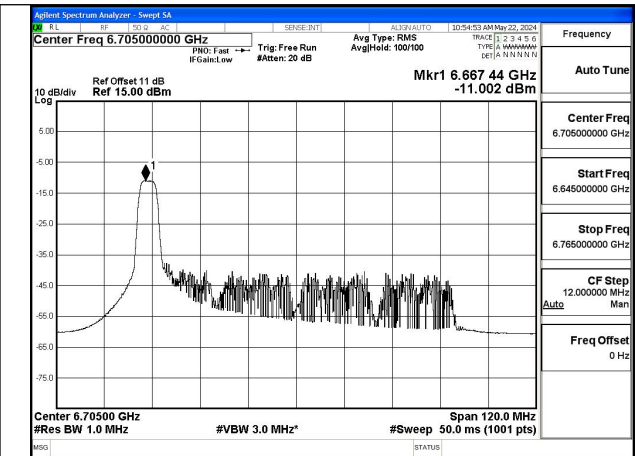

Mode:802.11ax HE80 Tone:26T Frequency:6705MHz  
Ant:Chain0

Mode:802.11ax HE80 Tone:26T Frequency:6865MHz  
Ant:Chain0

Mode:802.11ax HE80 Tone:26T Frequency:6545MHz  
Ant:Chain1

Mode:802.11ax HE80 Tone:26T Frequency:6705MHz  
Ant:Chain1

Mode:802.11ax HE80 Tone:26T Frequency:6865MHz  
Ant:Chain1

Mode:802.11ax HE80 Tone:52T Frequency:6545MHz  
Ant:Chain0

Mode:802.11ax HE80 Tone:52T Frequency:6705MHz  
Ant:Chain0

Mode:802.11ax HE80 Tone:52T Frequency:6865MHz  
Ant:Chain0