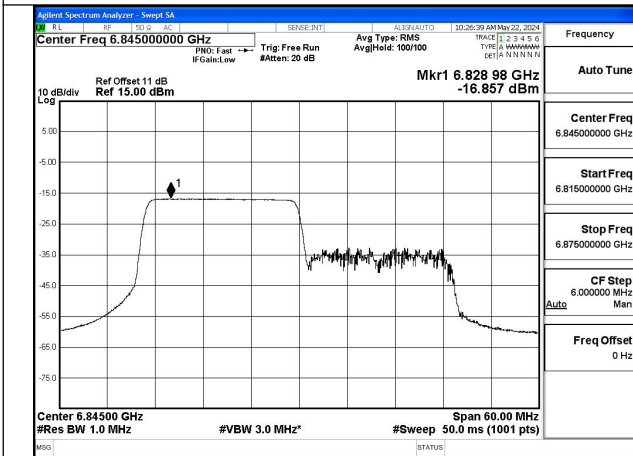

Mode:802.11ax HE40 Tone:106T Frequency:6685MHz  
Ant:Chain1

Mode:802.11ax HE40 Tone:106T Frequency:6845MHz  
Ant:Chain1

Mode:802.11ax HE40 Tone:242T Frequency:6565MHz  
Ant:Chain0

Mode:802.11ax HE40 Tone:242T Frequency:6685MHz  
Ant:Chain0