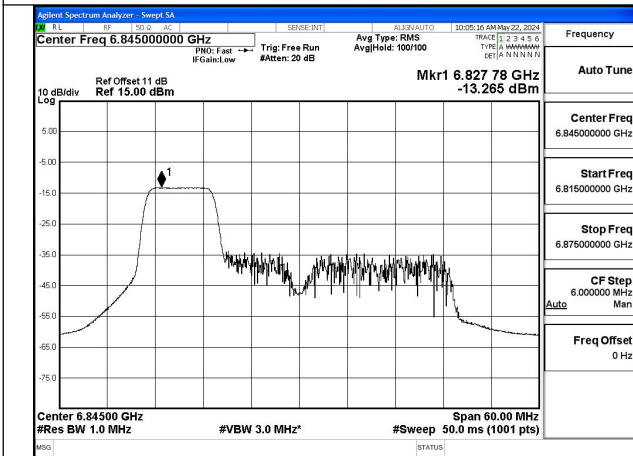

Mode:802.11ax HE40 Tone:52T Frequency:6845MHz  
Ant:Chain0

Mode:802.11ax HE40 Tone:52T Frequency:6565MHz  
Ant:Chain1

Mode:802.11ax HE40 Tone:52T Frequency:6685MHz  
Ant:Chain1

Mode:802.11ax HE40 Tone:52T Frequency:6845MHz  
Ant:Chain1

Mode:802.11ax HE40 Tone:106T Frequency:6565MHz  
Ant:Chain0

Mode:802.11ax HE40 Tone:106T Frequency:6685MHz  
Ant:Chain0

Mode:802.11ax HE40 Tone:106T Frequency:6845MHz  
Ant:Chain0

Mode:802.11ax HE40 Tone:106T Frequency:6565MHz  
Ant:Chain1