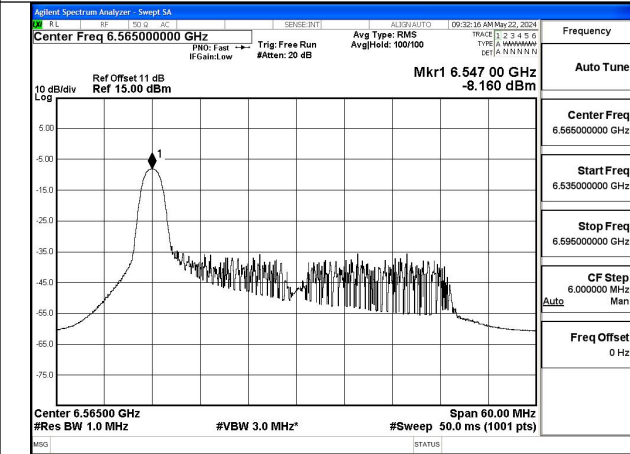

Test Mode: 802.11ax HE40

Mode:802.11ax HE40 Tone:26T Frequency:6565MHz  
Ant:Chain0

Mode:802.11ax HE40 Tone:26T Frequency:6685MHz  
Ant:Chain0

Mode:802.11ax HE40 Tone:26T Frequency:6845MHz  
Ant:Chain0

Mode:802.11ax HE40 Tone:26T Frequency:6565MHz  
Ant:Chain1