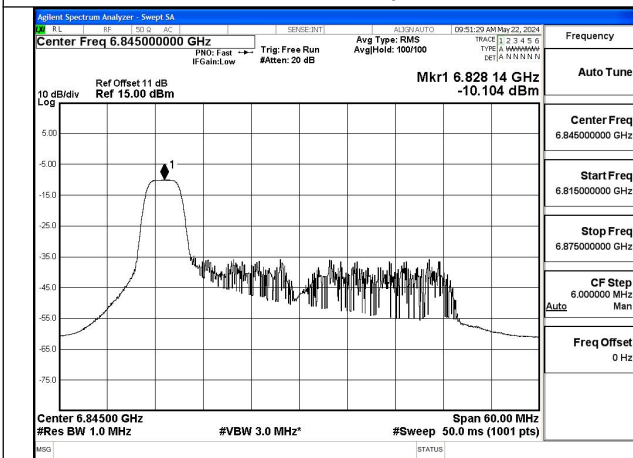

Mode:802.11ax HE40 Tone:26T Frequency:6685MHz  
Ant:Chain1

Mode:802.11ax HE40 Tone:26T Frequency:6845MHz  
Ant:Chain1

Mode:802.11ax HE40 Tone:52T Frequency:6565MHz  
Ant:Chain0

Mode:802.11ax HE40 Tone:52T Frequency:6685MHz  
Ant:Chain0