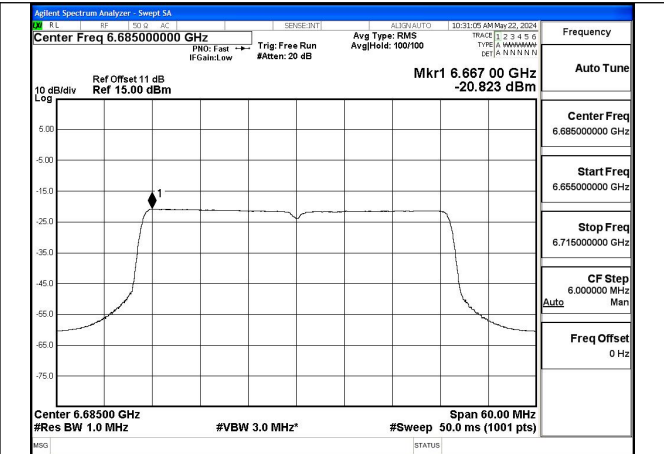

Mode:802.11ax HE40 Tone:484T Frequency:6685MHz
Ant:Chain0