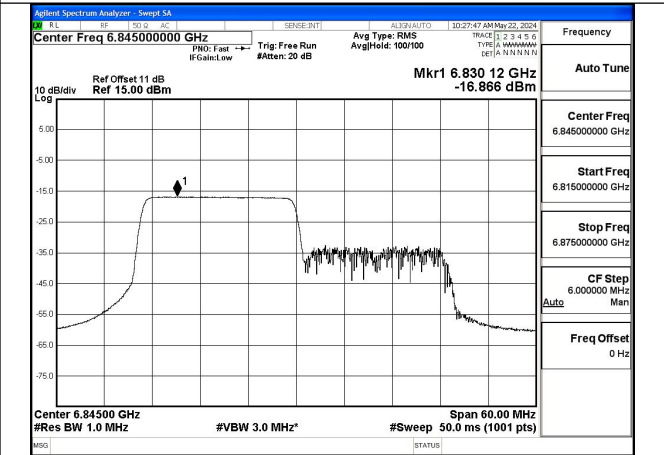

Mode:802.11ax HE40 Tone:242T Frequency:6845MHz
Ant:Chain1