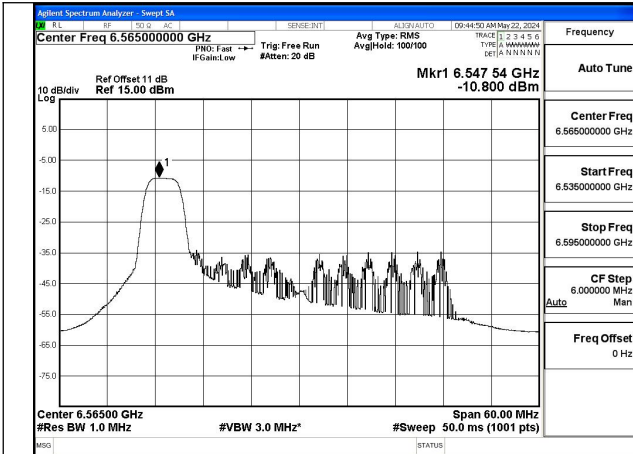

Mode:802.11ax HE40 Tone:52T Frequency:6565MHz
Ant:Chain0