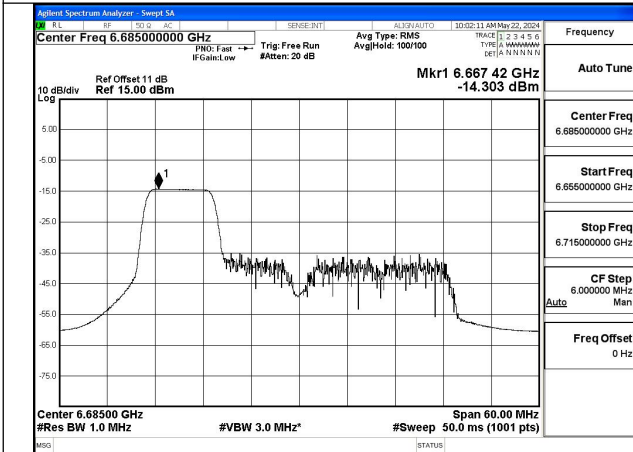

Mode:802.11ax HE40 Tone:106T Frequency:6565MHz  
Ant:Chain0

Mode:802.11ax HE40 Tone:106T Frequency:6685MHz  
Ant:Chain0

Mode:802.11ax HE40 Tone:106T Frequency:6845MHz  
Ant:Chain0

Mode:802.11ax HE40 Tone:106T Frequency:6565MHz  
Ant:Chain1