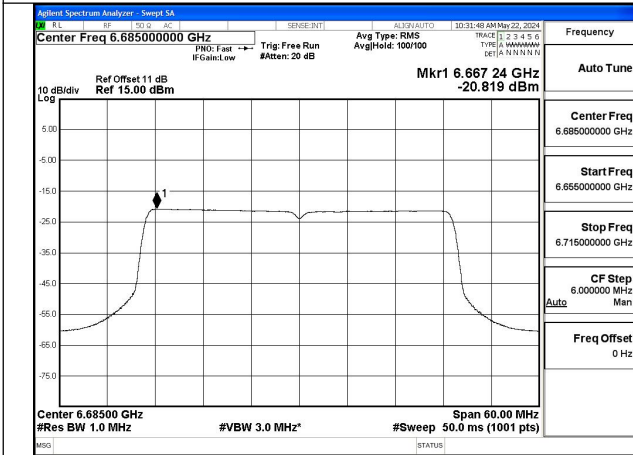

Mode:802.11ax HE40 Tone:484T Frequency:6565MHz  
Ant:Chain0

Mode:802.11ax HE40 Tone:484T Frequency:6685MHz  
Ant:Chain0

Mode:802.11ax HE40 Tone:484T Frequency:6845MHz  
Ant:Chain0

Mode:802.11ax HE40 Tone:484T Frequency:6565MHz  
Ant:Chain1