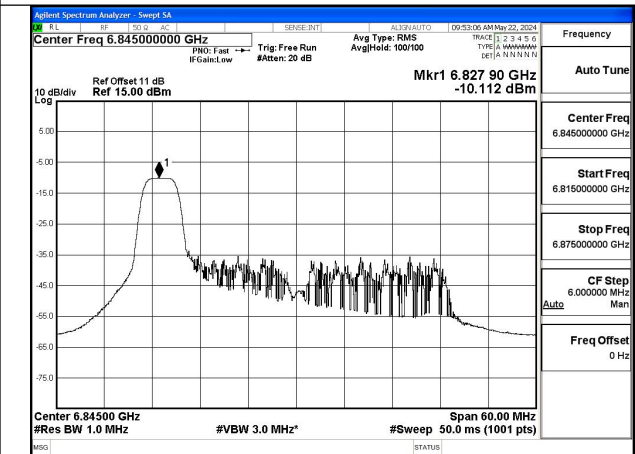

Mode:802.11ax HE40 Tone:52T Frequency:6845MHz
Ant:Chain1