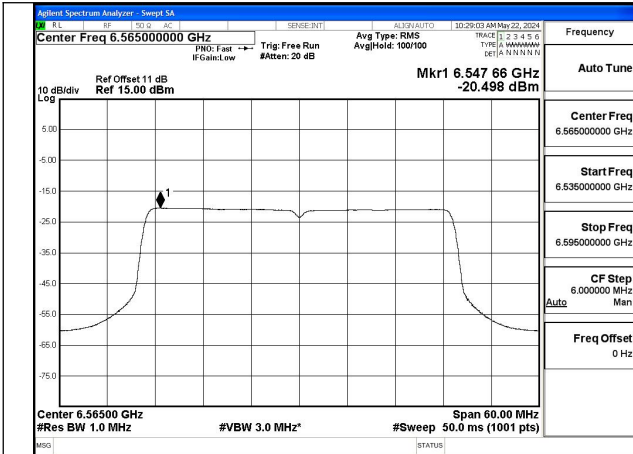

Mode:802.11ax HE40 Tone:242T Frequency:6845MHz  
Ant:Chain0

Mode:802.11ax HE40 Tone:242T Frequency:6565MHz  
Ant:Chain1

Mode:802.11ax HE40 Tone:242T Frequency:6685MHz  
Ant:Chain1

Mode:802.11ax HE40 Tone:242T Frequency:6845MHz  
Ant:Chain1