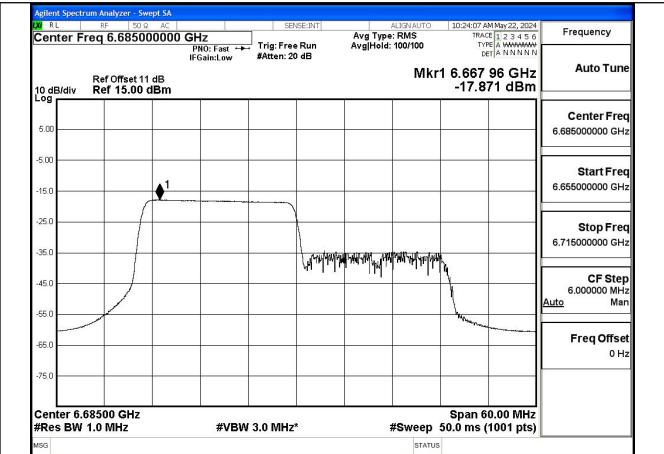

Mode:802.11ax HE40 Tone:242T Frequency:6685MHz
Ant:Chain0