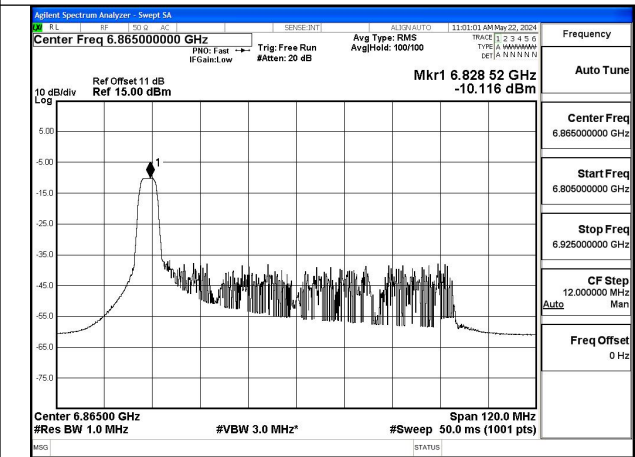

Mode:802.11ax HE80 Tone:26T Frequency:6705MHz  
Ant:Chain0

Mode:802.11ax HE80 Tone:26T Frequency:6865MHz  
Ant:Chain0

Mode:802.11ax HE80 Tone:26T Frequency:6545MHz  
Ant:Chain1

Mode:802.11ax HE80 Tone:26T Frequency:6705MHz  
Ant:Chain1

Mode:802.11ax HE80 Tone:26T Frequency:6865MHz  
Ant:Chain1

Mode:802.11ax HE80 Tone:52T Frequency:6545MHz  
Ant:Chain0

Mode:802.11ax HE80 Tone:52T Frequency:6705MHz  
Ant:Chain0

Mode:802.11ax HE80 Tone:52T Frequency:6865MHz  
Ant:Chain0

Mode:802.11ax HE80 Tone:52T Frequency:6545MHz  
Ant:Chain1

Mode:802.11ax HE80 Tone:52T Frequency:6705MHz  
Ant:Chain1

Mode:802.11ax HE80 Tone:52T Frequency:6865MHz  
Ant:Chain1