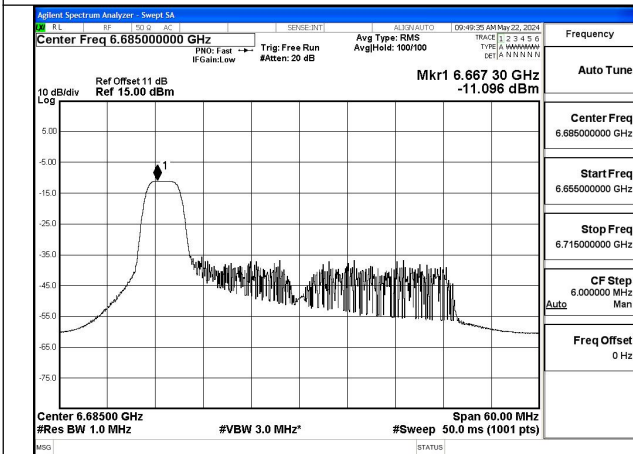

Mode:802.11ax HE40 Tone:52T Frequency:6685MHz
Ant:Chain1