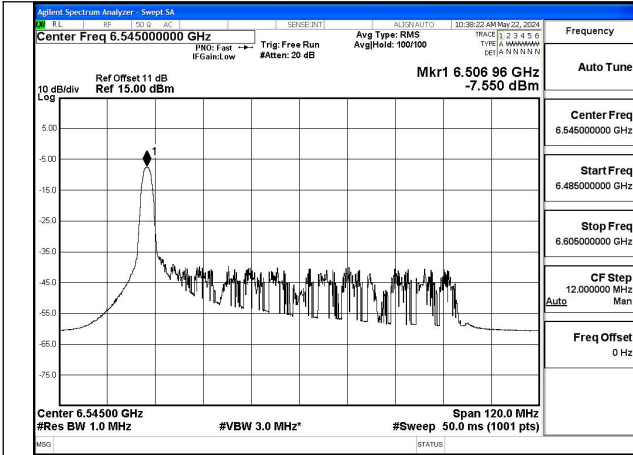

Test Mode: 802.11ax HE80

Mode:802.11ax HE80 Tone:26T Frequency:6545MHz
Ant:Chain0