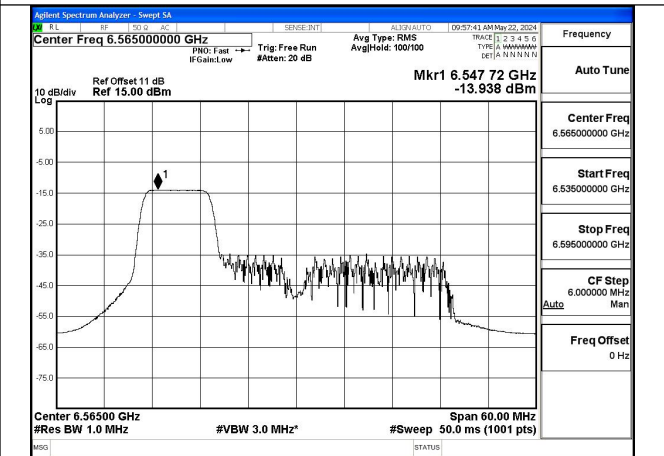

Mode:802.11ax HE40 Tone:106T Frequency:6565MHz
Ant:Chain1