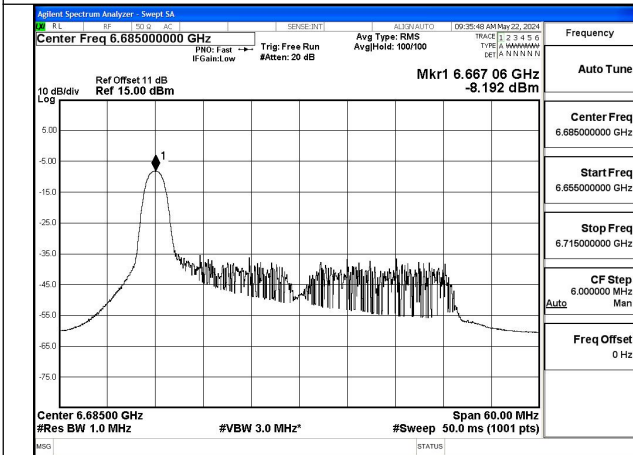

Test Mode: 802.11ax HE40

Mode:802.11ax HE40 Tone:26T Frequency:6565MHz  
Ant:Chain0

Mode:802.11ax HE40 Tone:26T Frequency:6685MHz  
Ant:Chain0

Mode:802.11ax HE40 Tone:26T Frequency:6845MHz  
Ant:Chain0

Mode:802.11ax HE40 Tone:26T Frequency:6565MHz  
Ant:Chain1