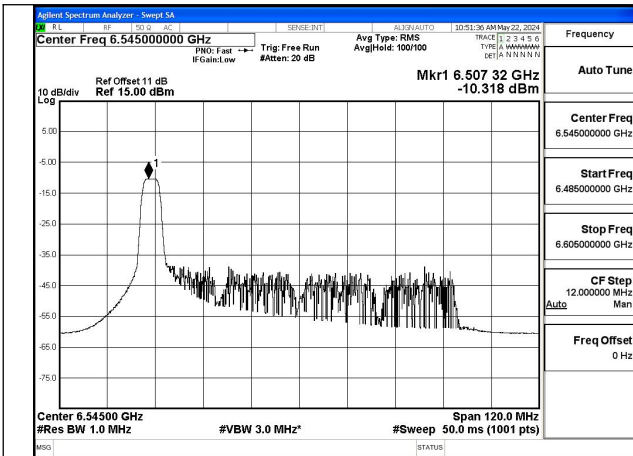

Mode:802.11ax HE80 Tone:26T Frequency:6705MHz  
Ant:Chain0

Mode:802.11ax HE80 Tone:26T Frequency:6865MHz  
Ant:Chain0

Mode:802.11ax HE80 Tone:26T Frequency:6545MHz  
Ant:Chain1

Mode:802.11ax HE80 Tone:26T Frequency:6705MHz  
Ant:Chain1

Mode:802.11ax HE80 Tone:26T Frequency:6865MHz  
Ant:Chain1

Mode:802.11ax HE80 Tone:52T Frequency:6545MHz  
Ant:Chain0

Mode:802.11ax HE80 Tone:52T Frequency:6705MHz  
Ant:Chain0

Mode:802.11ax HE80 Tone:52T Frequency:6865MHz  
Ant:Chain0