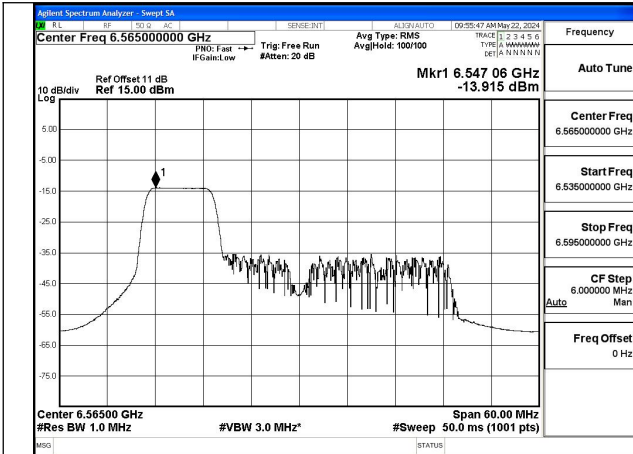

Mode:802.11ax HE40 Tone:52T Frequency:6845MHz  
Ant:Chain0

Mode:802.11ax HE40 Tone:52T Frequency:6565MHz  
Ant:Chain1

Mode:802.11ax HE40 Tone:52T Frequency:6685MHz  
Ant:Chain1

Mode:802.11ax HE40 Tone:52T Frequency:6845MHz  
Ant:Chain1