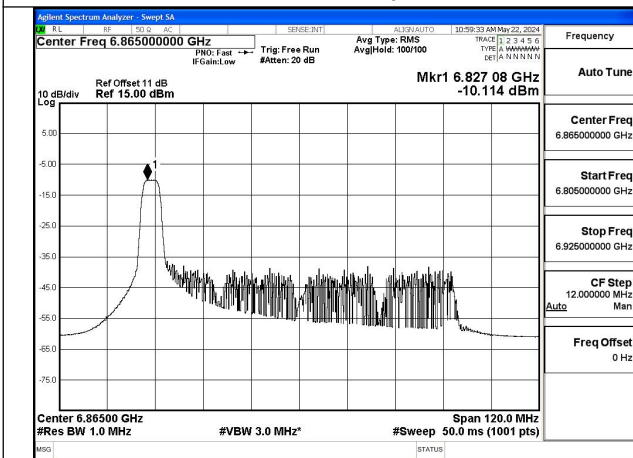

Mode:802.11ax HE80 Tone:26T Frequency:6705MHz  
Ant:Chain0

Mode:802.11ax HE80 Tone:26T Frequency:6865MHz  
Ant:Chain0

Mode:802.11ax HE80 Tone:26T Frequency:6545MHz  
Ant:Chain1

Mode:802.11ax HE80 Tone:26T Frequency:6705MHz  
Ant:Chain1

Mode:802.11ax HE80 Tone:26T Frequency:6865MHz  
Ant:Chain1

Mode:802.11ax HE80 Tone:52T Frequency:6545MHz  
Ant:Chain0

Mode:802.11ax HE80 Tone:52T Frequency:6705MHz  
Ant:Chain0

Mode:802.11ax HE80 Tone:52T Frequency:6865MHz  
Ant:Chain0