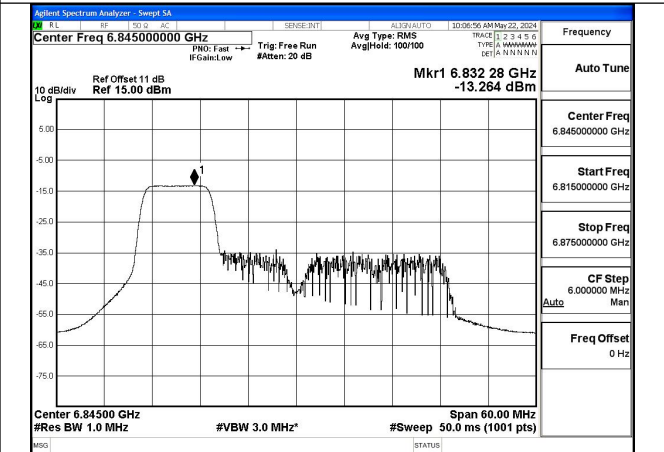

Mode:802.11ax HE40 Tone:106T Frequency:6845MHz
Ant:Chain1