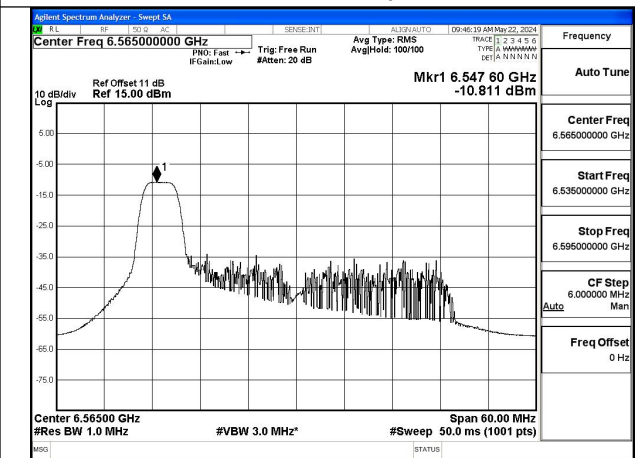

Mode:802.11ax HE40 Tone:52T Frequency:6565MHz
Ant:Chain1