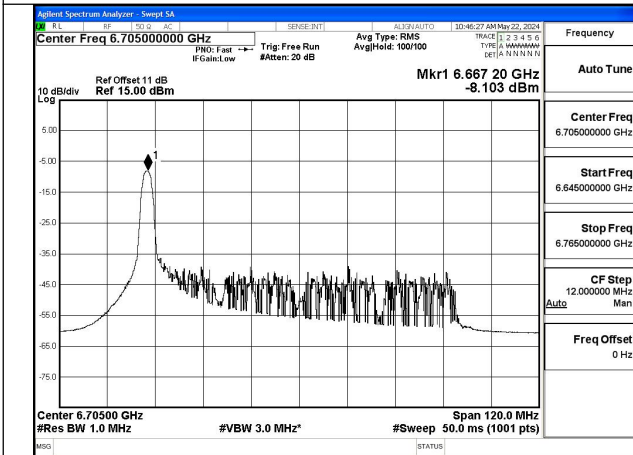

Mode:802.11ax HE40 Tone:484T Frequency:6685MHz  
Ant:Chain1

Mode:802.11ax HE40 Tone:484T Frequency:6845MHz  
Ant:Chain1

Test Mode: 802.11ax HE80

Mode:802.11ax HE80 Tone:26T Frequency:6545MHz  
Ant:Chain0

Mode:802.11ax HE80 Tone:26T Frequency:6705MHz  
Ant:Chain0

Mode:802.11ax HE80 Tone:26T Frequency:6865MHz  
Ant:Chain0

Mode:802.11ax HE80 Tone:26T Frequency:6545MHz  
Ant:Chain1

Mode:802.11ax HE80 Tone:26T Frequency:6705MHz  
Ant:Chain1