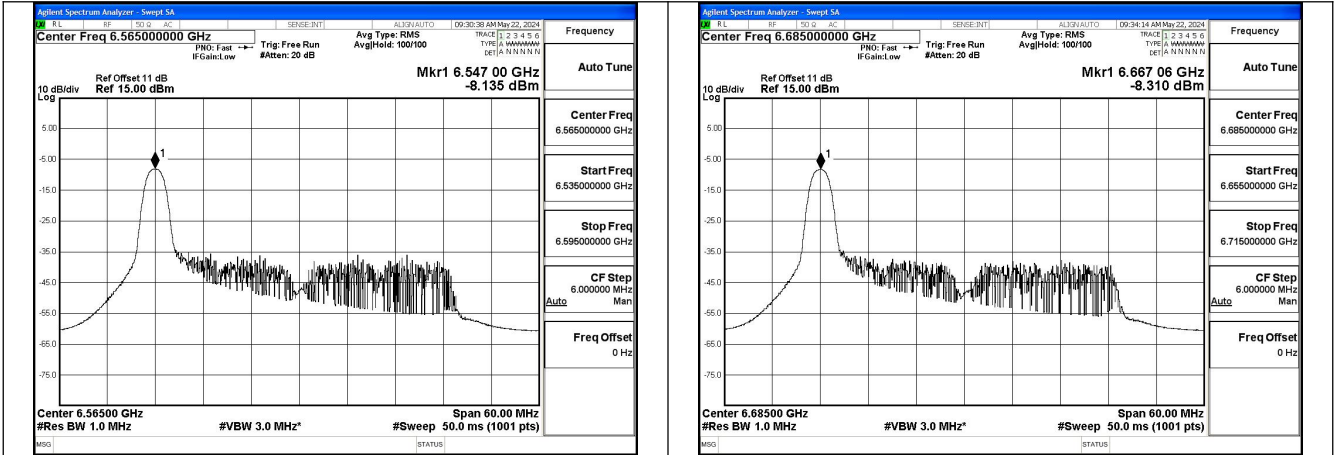

Test Mode: 802.11ax HE40

Mode:802.11ax HE40 Tone:26T Frequency:6565MHz  
Ant:Chain0

Mode:802.11ax HE40 Tone:26T Frequency:6685MHz  
Ant:Chain0

Mode:802.11ax HE40 Tone:26T Frequency:6845MHz  
Ant:Chain0

Mode:802.11ax HE40 Tone:26T Frequency:6565MHz  
Ant:Chain1

Mode:802.11ax HE40 Tone:26T Frequency:6685MHz  
Ant:Chain1

Mode:802.11ax HE40 Tone:26T Frequency:6845MHz  
Ant:Chain1

Mode:802.11ax HE40 Tone:52T Frequency:6565MHz  
Ant:Chain0

Mode:802.11ax HE40 Tone:52T Frequency:6685MHz  
Ant:Chain0