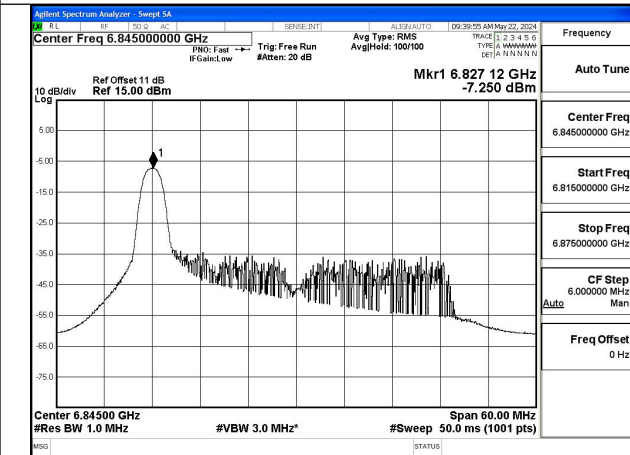

Mode:802.11ax HE40 Tone:26T Frequency:6845MHz
Ant:Chain1