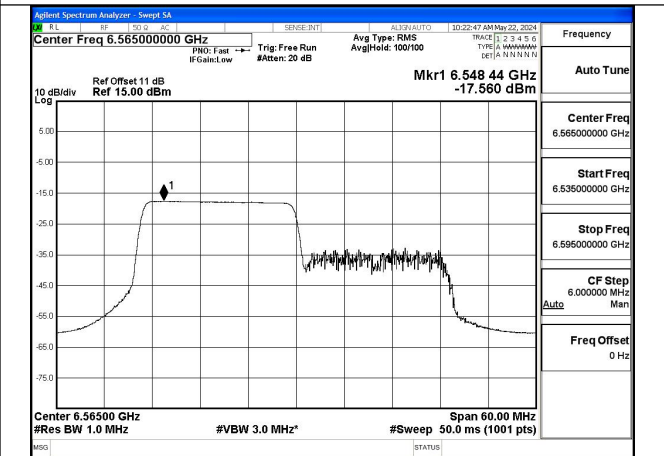

Mode:802.11ax HE40 Tone:242T Frequency:6565MHz
Ant:Chain1