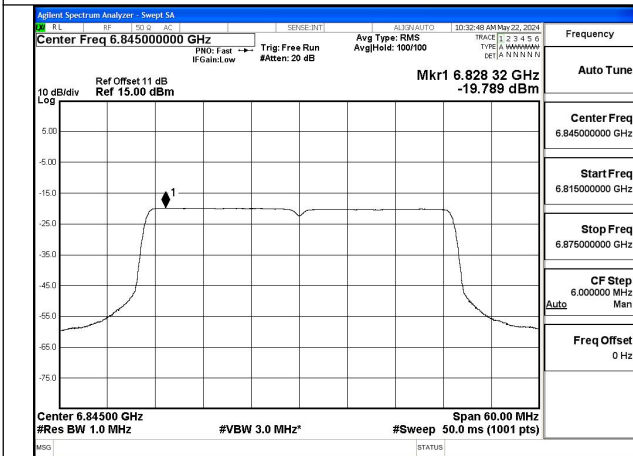

Mode:802.11ax HE40 Tone:484T Frequency:6845MHz
Ant:Chain0