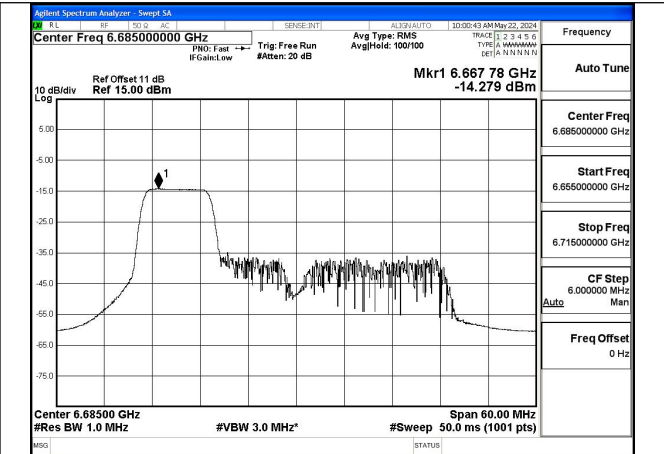

Mode:802.11ax HE40 Tone:106T Frequency:6685MHz
Ant:Chain0