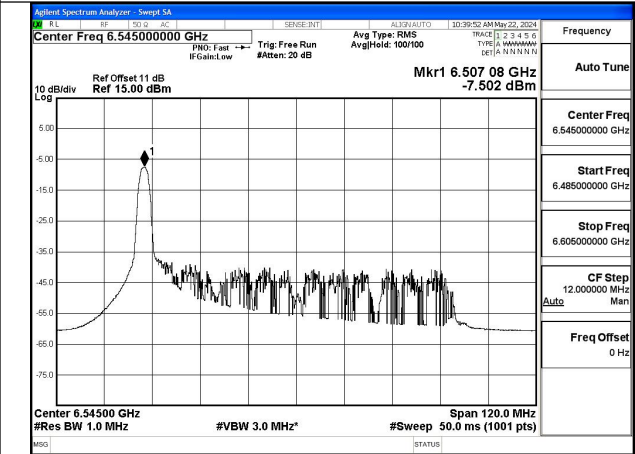

Mode:802.11ax HE40 Tone:484T Frequency:6685MHz  
Ant:Chain1

Mode:802.11ax HE40 Tone:484T Frequency:6845MHz  
Ant:Chain1

Test Mode: 802.11ax HE80

Mode:802.11ax HE80 Tone:26T Frequency:6545MHz  
Ant:Chain0

Mode:802.11ax HE80 Tone:26T Frequency:6705MHz  
Ant:Chain0

Mode:802.11ax HE80 Tone:26T Frequency:6865MHz  
Ant:Chain0

Mode:802.11ax HE80 Tone:26T Frequency:6545MHz  
Ant:Chain1

Mode:802.11ax HE80 Tone:26T Frequency:6705MHz  
Ant:Chain1