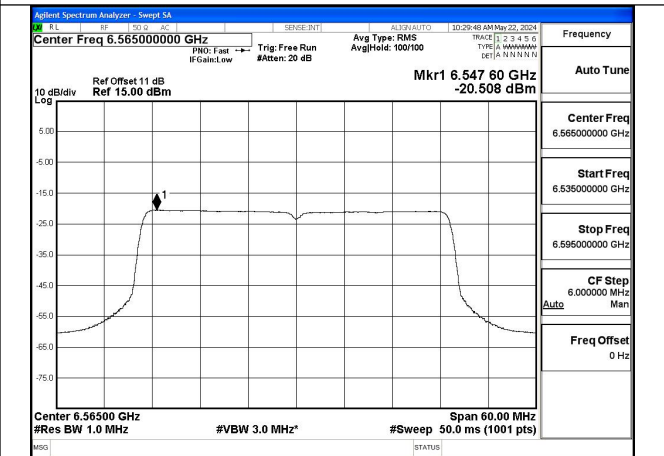

Mode:802.11ax HE40 Tone:484T Frequency:6565MHz
Ant:Chain1