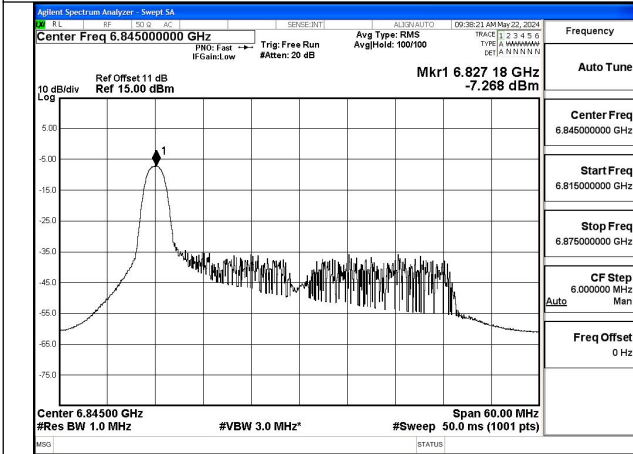

Test Mode: 802.11ax HE40

Mode:802.11ax HE40 Tone:26T Frequency:6565MHz  
Ant:Chain0

Mode:802.11ax HE40 Tone:26T Frequency:6685MHz  
Ant:Chain0

Mode:802.11ax HE40 Tone:26T Frequency:6845MHz  
Ant:Chain0

Mode:802.11ax HE40 Tone:26T Frequency:6565MHz  
Ant:Chain1