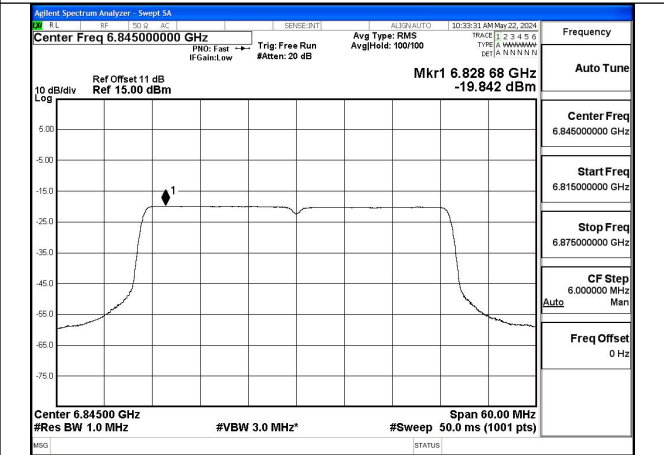

Mode:802.11ax HE40 Tone:484T Frequency:6845MHz
Ant:Chain1