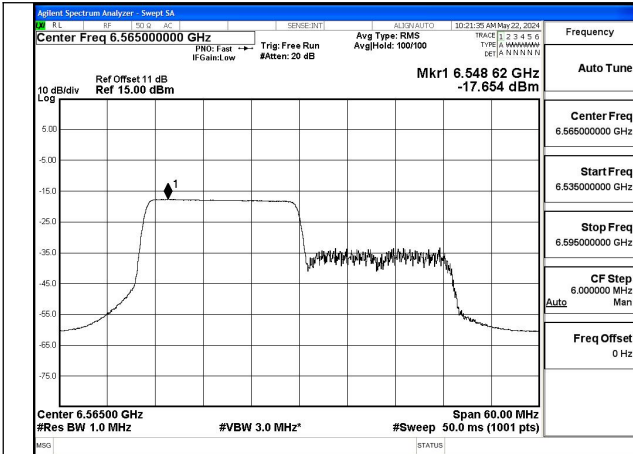

Mode:802.11ax HE40 Tone:242T Frequency:6565MHz
Ant:Chain0