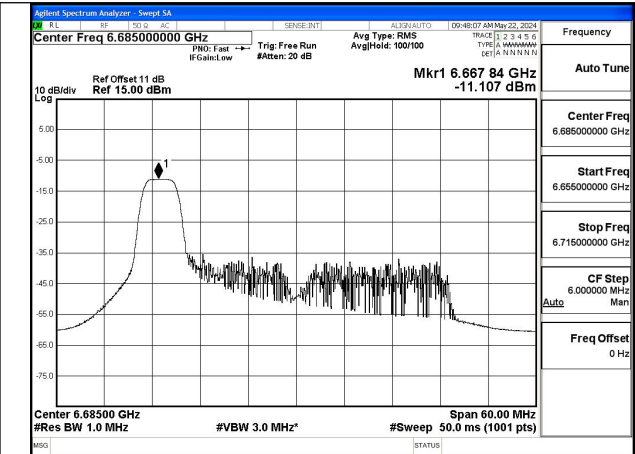

Mode:802.11ax HE40 Tone:52T Frequency:6685MHz
Ant:Chain0