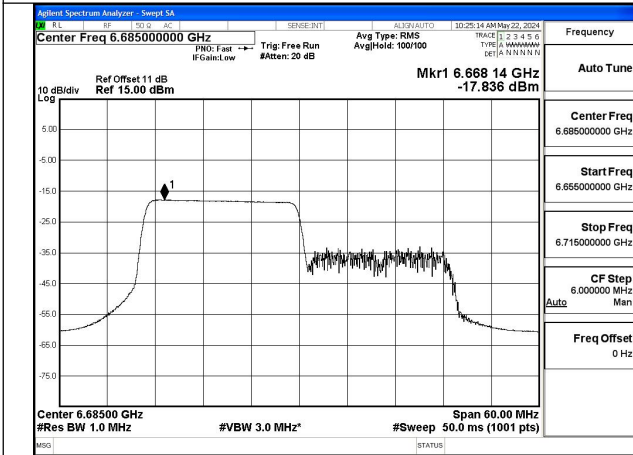

Mode:802.11ax HE40 Tone:242T Frequency:6685MHz
Ant:Chain1