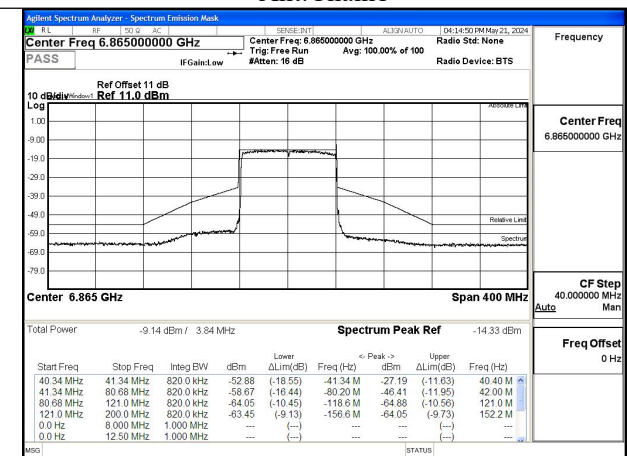

Test Mode: 802.11ax HE80

Mode:802.11ax HE80 Tone:996T Frequency:6545MHz
Ant:Chain0

Mode:802.11ax HE80 Tone:996T Frequency:6705MHz
Ant:Chain0

Mode:802.11ax HE80 Tone:996T Frequency:6865MHz
Ant:Chain0

Mode:802.11ax HE80 Tone:996T Frequency:6545MHz
Ant:Chain1

Mode:802.11ax HE80 Tone:996T Frequency:6705MHz
Ant:Chain1

Mode:802.11ax HE80 Tone:996T Frequency:6865MHz
Ant:Chain1

Test Mode: 802.11ax HE160

Mode:802.11ax HE160 Tone:1992T
Frequency:6665MHz Ant:Chain0

Mode:802.11ax HE160 Tone:1992T
Frequency:6825MHz Ant:Chain0

Mode:802.11ax HE160 Tone:1992T
Frequency:6665MHz Ant:Chain1

Mode:802.11ax HE160 Tone:1992T
Frequency:6825MHz Ant:Chain1

NOTE: For the Partial RU , The worst case is RU26, so it just shows the worst test plots in the report.
Test Mode: 802.11ax HE20