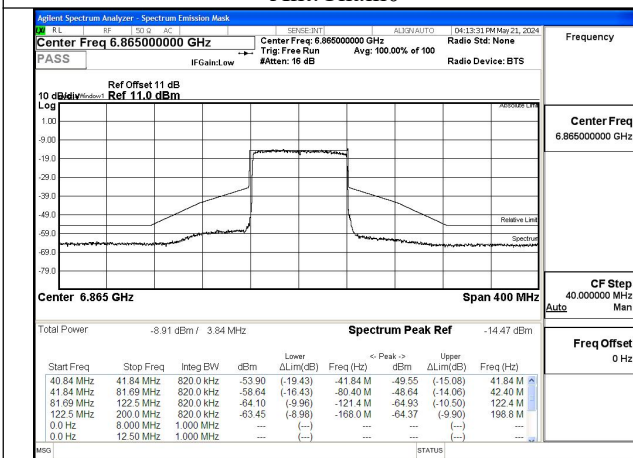

Mode:802.11ax HE40 Tone:242T Frequency:6845MHz
Ant:Chain0

Mode:802.11ax HE40 Tone:242T Frequency:6565MHz
Ant:Chain1

Mode:802.11ax HE40 Tone:242T Frequency:6685MHz
Ant:Chain1

Mode:802.11ax HE40 Tone:242T Frequency:6845MHz
Ant:Chain1

Test Mode: 802.11ax HE80

Mode:802.11ax HE80 Tone:996T Frequency:6545MHz
Ant:Chain0

Mode:802.11ax HE80 Tone:996T Frequency:6705MHz
Ant:Chain0

Mode:802.11ax HE80 Tone:996T Frequency:6865MHz
Ant:Chain0

Mode:802.11ax HE80 Tone:996T Frequency:6545MHz
Ant:Chain1