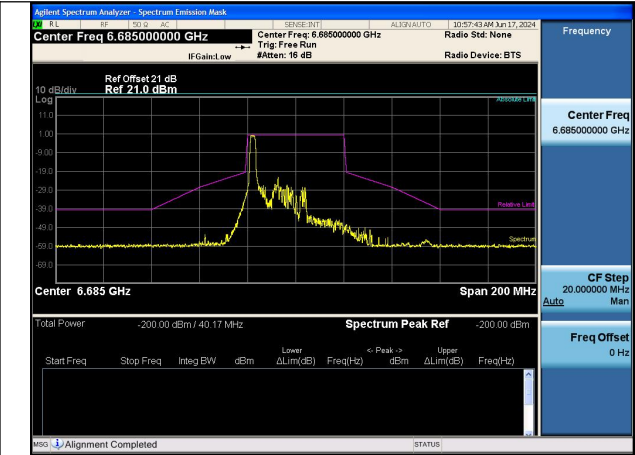

Mode:802.11ax HE160 Tone:1992T
Frequency:6665MHz Ant:Chain1

Mode:802.11ax HE160 Tone:1992T
Frequency:6825MHz Ant:Chain1

NOTE: For the Partial RU , The worst case is RU26, so it just shows the worst test plots in the report.
Test Mode: 802.11ax HE20

Mode:802.11ax HE20 Tone:26T Frequency:6535MHz
Ant:Chain0

Mode:802.11ax HE20 Tone:26T Frequency:6695MHz
Ant:Chain0

Mode:802.11ax HE20 Tone:26T Frequency:6875MHz
Ant:Chain0

Mode:802.11ax HE20 Tone:26T Frequency:6535MHz
Ant:Chain1

Mode:802.11ax HE20 Tone:26T Frequency:6695MHz
Ant:Chain1

Mode:802.11ax HE20 Tone:26T Frequency:6875MHz
Ant:Chain1

Test Mode: 802.11ax HE40

Mode:802.11ax HE40 Tone:26T Frequency:6565MHz
Ant:Chain0

Mode:802.11ax HE40 Tone:26T Frequency:6685MHz
Ant:Chain0