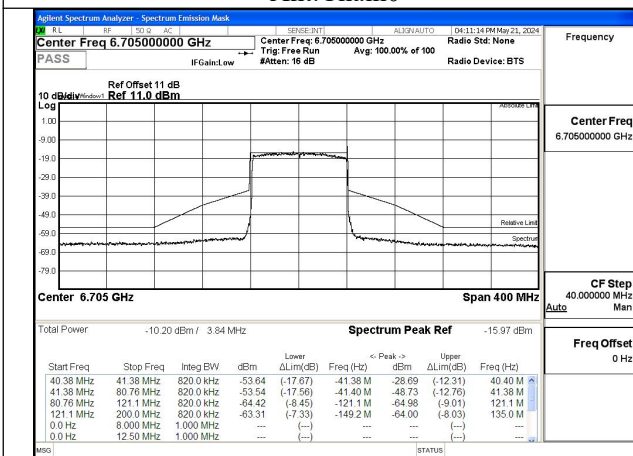

Test Mode: 802.11ax HE80

Mode:802.11ax HE80 Tone:996T Frequency:6545MHz
Ant:Chain0

Mode:802.11ax HE80 Tone:996T Frequency:6705MHz
Ant:Chain0

Mode:802.11ax HE80 Tone:996T Frequency:6865MHz
Ant:Chain0

Mode:802.11ax HE80 Tone:996T Frequency:6545MHz
Ant:Chain1

Mode:802.11ax HE80 Tone:996T Frequency:6705MHz
Ant:Chain1

Mode:802.11ax HE80 Tone:996T Frequency:6865MHz
Ant:Chain1

Test Mode: 802.11ax HE160

Mode:802.11ax HE160 Tone:1992T
Frequency:6665MHz Ant:Chain0

Mode:802.11ax HE160 Tone:1992T
Frequency:6825MHz Ant:Chain0

Mode:802.11ax HE160 Tone:1992T
Frequency:6665MHz Ant:Chain1

Mode:802.11ax HE160 Tone:1992T
Frequency:6825MHz Ant:Chain1

NOTE: For the Partial RU , The worst case is RU26, so it just shows the worst test plots in the report.
Test Mode: 802.11ax HE20