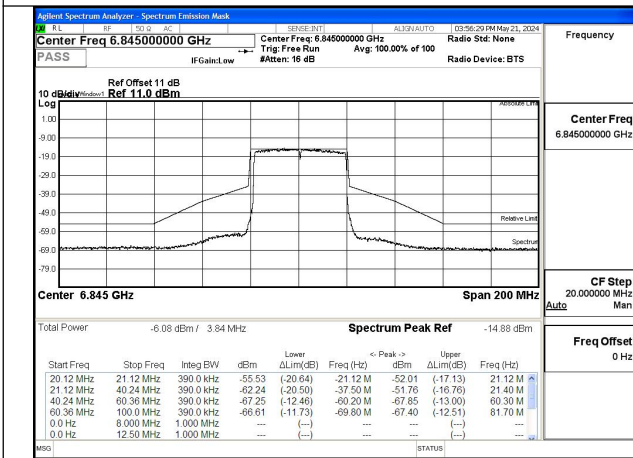

Mode:802.11ax HE20 Tone:242T Frequency:6695MHz
Ant:Chain1

Mode:802.11ax HE20 Tone:242T Frequency:6875MHz
Ant:Chain1

Test Mode: 802.11ax HE40

Mode:802.11ax HE40 Tone:242T Frequency:6565MHz
Ant:Chain0

Mode:802.11ax HE40 Tone:242T Frequency:6685MHz
Ant:Chain0

Mode:802.11ax HE40 Tone:242T Frequency:6845MHz
Ant:Chain0

Mode:802.11ax HE40 Tone:242T Frequency:6565MHz
Ant:Chain1

Mode:802.11ax HE40 Tone:242T Frequency:6685MHz
Ant:Chain1

Mode:802.11ax HE40 Tone:242T Frequency:6845MHz
Ant:Chain1