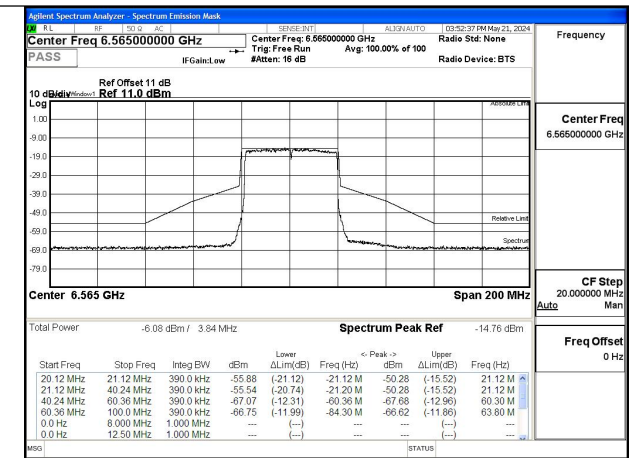

Mode:802.11ax HE20 Tone:242T Frequency:6695MHz
Ant:Chain1

Mode:802.11ax HE20 Tone:242T Frequency:6875MHz
Ant:Chain1

Test Mode: 802.11ax HE40

Mode:802.11ax HE40 Tone:242T Frequency:6565MHz
Ant:Chain0

Mode:802.11ax HE40 Tone:242T Frequency:6685MHz
Ant:Chain0

Mode:802.11ax HE40 Tone:242T Frequency:6845MHz
Ant:Chain0

Mode:802.11ax HE40 Tone:242T Frequency:6565MHz
Ant:Chain1

Mode:802.11ax HE40 Tone:242T Frequency:6685MHz
Ant:Chain1

Mode:802.11ax HE40 Tone:242T Frequency:6845MHz
Ant:Chain1