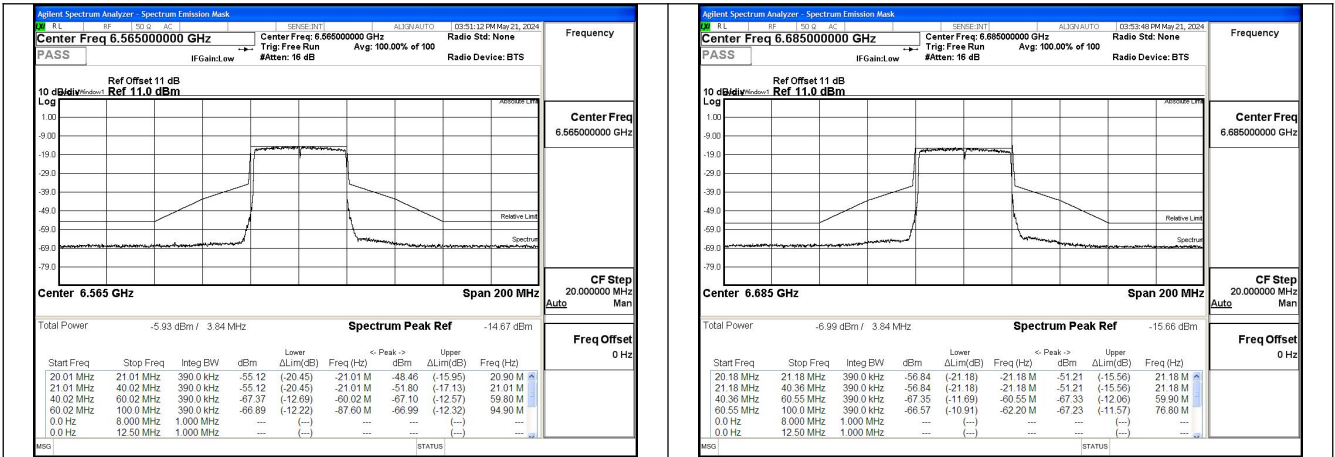

Mode:802.11ax HE20 Tone:242T Frequency:6535MHz
Ant:Chain0

Mode:802.11ax HE20 Tone:242T Frequency:6695MHz
Ant:Chain0

Mode:802.11ax HE20 Tone:242T Frequency:6875MHz
Ant:Chain0

Mode:802.11ax HE20 Tone:242T Frequency:6535MHz
Ant:Chain1

Mode:802.11ax HE20 Tone:242T Frequency:6695MHz
Ant:Chain1

Mode:802.11ax HE20 Tone:242T Frequency:6875MHz
Ant:Chain1

Test Mode: 802.11ax HE40

Mode:802.11ax HE40 Tone:242T Frequency:6565MHz
Ant:Chain0

Mode:802.11ax HE40 Tone:242T Frequency:6685MHz
Ant:Chain0