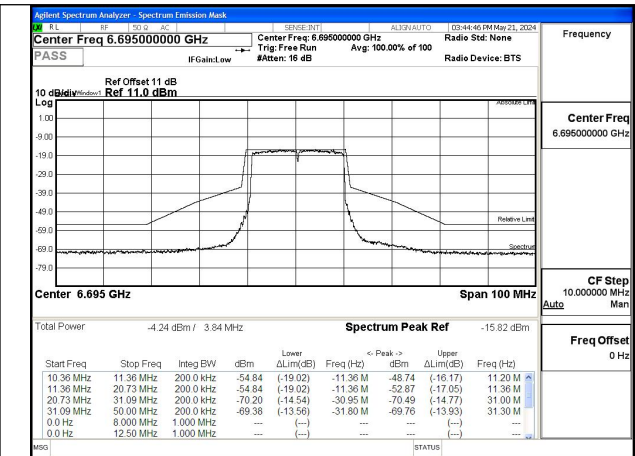

Mode:802.11ax HE20 Tone:242T Frequency:6535MHz
Ant:Chain0

Mode:802.11ax HE20 Tone:242T Frequency:6695MHz
Ant:Chain0

Mode:802.11ax HE20 Tone:242T Frequency:6875MHz
Ant:Chain0

Mode:802.11ax HE20 Tone:242T Frequency:6535MHz
Ant:Chain1

Mode:802.11ax HE20 Tone:242T Frequency:6695MHz
Ant:Chain1

Mode:802.11ax HE20 Tone:242T Frequency:6875MHz
Ant:Chain1

Test Mode: 802.11ax HE40

Mode:802.11ax HE40 Tone:242T Frequency:6565MHz
Ant:Chain0

Mode:802.11ax HE40 Tone:242T Frequency:6685MHz
Ant:Chain0