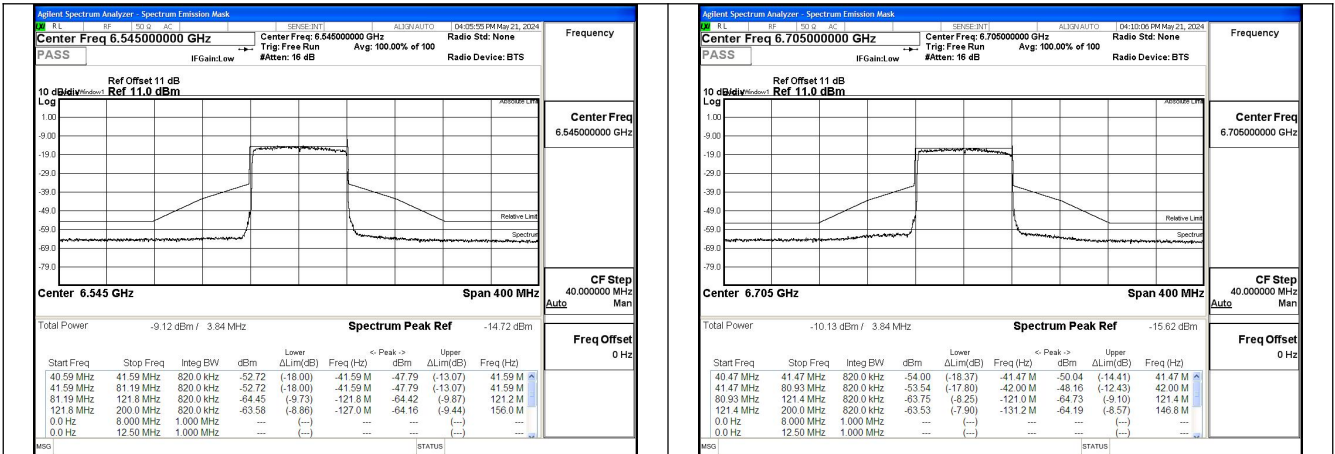

Mode:802.11ax HE40 Tone:242T Frequency:6845MHz
Ant:Chain0

Mode:802.11ax HE40 Tone:242T Frequency:6565MHz
Ant:Chain1

Mode:802.11ax HE40 Tone:242T Frequency:6685MHz
Ant:Chain1

Mode:802.11ax HE40 Tone:242T Frequency:6845MHz
Ant:Chain1

Test Mode: 802.11ax HE80

Mode:802.11ax HE80 Tone:996T Frequency:6545MHz
Ant:Chain0

Mode:802.11ax HE80 Tone:996T Frequency:6705MHz
Ant:Chain0

Mode:802.11ax HE80 Tone:996T Frequency:6865MHz
Ant:Chain0

Mode:802.11ax HE80 Tone:996T Frequency:6545MHz
Ant:Chain1