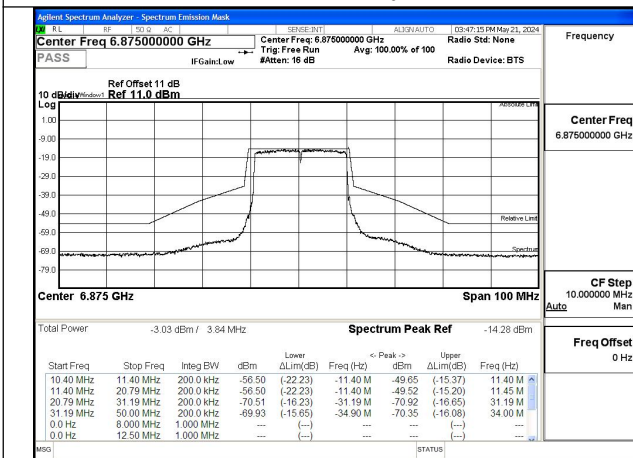

Mode:802.11ax HE20 Tone:242T Frequency:6535MHz
Ant:Chain0

Mode:802.11ax HE20 Tone:242T Frequency:6695MHz
Ant:Chain0

Mode:802.11ax HE20 Tone:242T Frequency:6875MHz
Ant:Chain0

Mode:802.11ax HE20 Tone:242T Frequency:6535MHz
Ant:Chain1

Mode:802.11ax HE20 Tone:242T Frequency:6695MHz
Ant:Chain1

Mode:802.11ax HE20 Tone:242T Frequency:6875MHz
Ant:Chain1

Test Mode: 802.11ax HE40

Mode:802.11ax HE40 Tone:242T Frequency:6565MHz
Ant:Chain0

Mode:802.11ax HE40 Tone:242T Frequency:6685MHz
Ant:Chain0