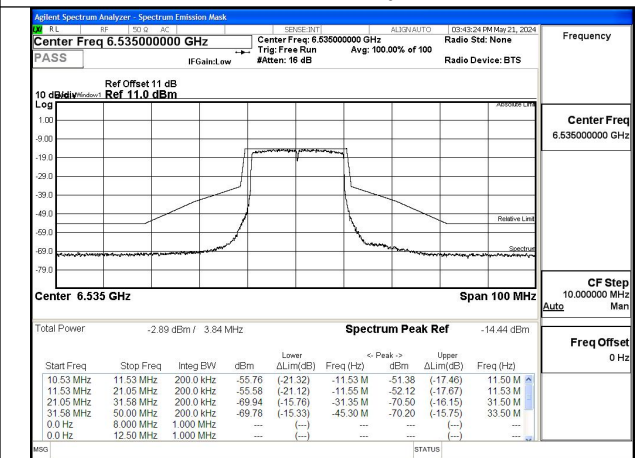

Mode:802.11ax HE20 Tone:242T Frequency:6535MHz
Ant:Chain0

Mode:802.11ax HE20 Tone:242T Frequency:6695MHz
Ant:Chain0

Mode:802.11ax HE20 Tone:242T Frequency:6875MHz
Ant:Chain0

Mode:802.11ax HE20 Tone:242T Frequency:6535MHz
Ant:Chain1

Mode:802.11ax HE20 Tone:242T Frequency:6695MHz
Ant:Chain1

Mode:802.11ax HE20 Tone:242T Frequency:6875MHz
Ant:Chain1

Test Mode: 802.11ax HE40

Mode:802.11ax HE40 Tone:242T Frequency:6565MHz
Ant:Chain0

Mode:802.11ax HE40 Tone:242T Frequency:6685MHz
Ant:Chain0