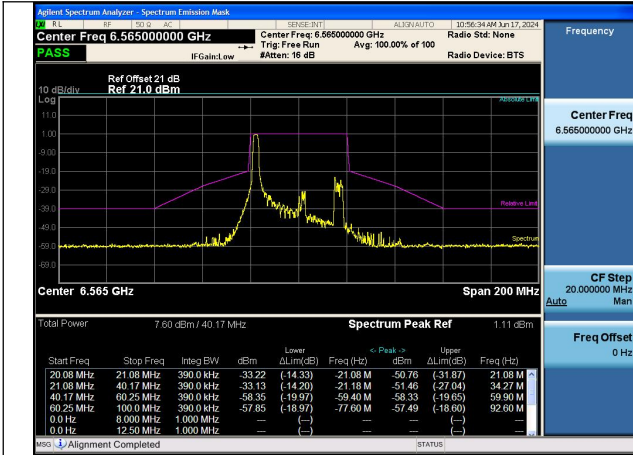

Mode:802.11ax HE160 Tone:1992T
Frequency:6665MHz Ant:Chain1

Mode:802.11ax HE160 Tone:1992T
Frequency:6825MHz Ant:Chain1

NOTE: For the Partial RU , The worst case is RU26, so it just shows the worst test plots in the report.
Test Mode: 802.11ax HE20

Mode:802.11ax HE20 Tone:26T Frequency:6535MHz
Ant:Chain0

Mode:802.11ax HE20 Tone:26T Frequency:6695MHz
Ant:Chain0

Mode:802.11ax HE20 Tone:26T Frequency:6875MHz
Ant:Chain0

Mode:802.11ax HE20 Tone:26T Frequency:6535MHz
Ant:Chain1

Mode:802.11ax HE20 Tone:26T Frequency:6695MHz
Ant:Chain1

Mode:802.11ax HE20 Tone:26T Frequency:6875MHz
Ant:Chain1

Test Mode: 802.11ax HE40

Mode:802.11ax HE40 Tone:26T Frequency:6565MHz
Ant:Chain0

Mode:802.11ax HE40 Tone:26T Frequency:6685MHz
Ant:Chain0