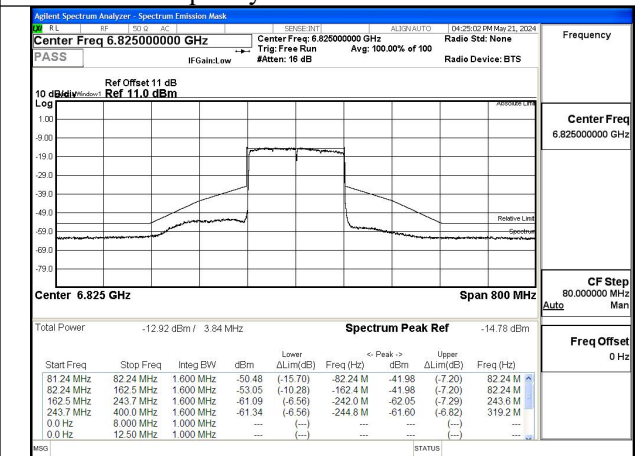

Test Mode: 802.11ax HE80

Mode:802.11ax HE80 Tone:996T Frequency:6545MHz
Ant:Chain0

Mode:802.11ax HE80 Tone:996T Frequency:6705MHz
Ant:Chain0

Mode:802.11ax HE80 Tone:996T Frequency:6865MHz
Ant:Chain0

Mode:802.11ax HE80 Tone:996T Frequency:6545MHz
Ant:Chain1

Mode:802.11ax HE80 Tone:996T Frequency:6705MHz
Ant:Chain1

Mode:802.11ax HE80 Tone:996T Frequency:6865MHz
Ant:Chain1

Test Mode: 802.11ax HE160

Mode:802.11ax HE160 Tone:1992T
Frequency:6665MHz Ant:Chain0

Mode:802.11ax HE160 Tone:1992T
Frequency:6825MHz Ant:Chain0

Mode:802.11ax HE160 Tone:1992T
Frequency:6665MHz Ant:Chain1

Mode:802.11ax HE160 Tone:1992T
Frequency:6825MHz Ant:Chain1

NOTE: For the Partial RU , The worst case is RU26, so it just shows the worst test plots in the report.
Test Mode: 802.11ax HE20