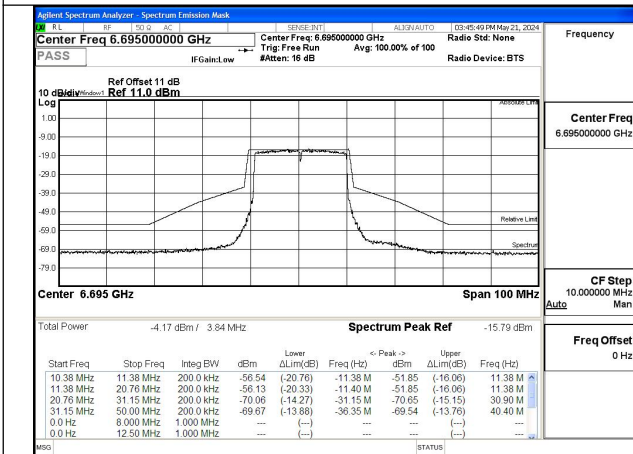

Mode:802.11ax HE20 Tone:242T Frequency:6535MHz
Ant:Chain0

Mode:802.11ax HE20 Tone:242T Frequency:6695MHz
Ant:Chain0

Mode:802.11ax HE20 Tone:242T Frequency:6875MHz
Ant:Chain0

Mode:802.11ax HE20 Tone:242T Frequency:6535MHz
Ant:Chain1

Mode:802.11ax HE20 Tone:242T Frequency:6695MHz
Ant:Chain1

Mode:802.11ax HE20 Tone:242T Frequency:6875MHz
Ant:Chain1

Test Mode: 802.11ax HE40

Mode:802.11ax HE40 Tone:242T Frequency:6565MHz
Ant:Chain0

Mode:802.11ax HE40 Tone:242T Frequency:6685MHz
Ant:Chain0