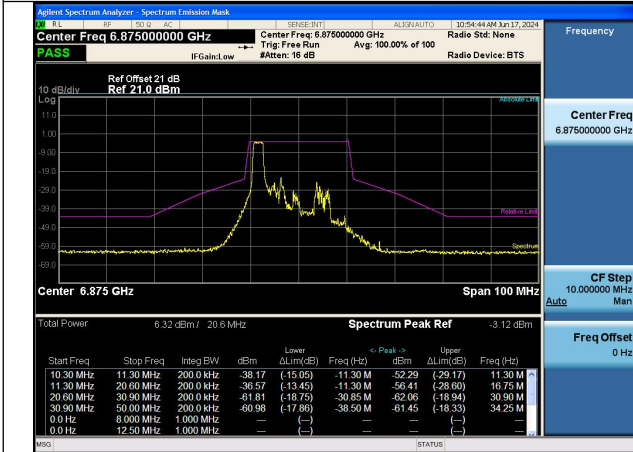

Mode:802.11ax HE80 Tone:996T Frequency:6705MHz
Ant:Chain1

Mode:802.11ax HE80 Tone:996T Frequency:6865MHz
Ant:Chain1

Test Mode: 802.11ax HE160

Mode:802.11ax HE160 Tone:1992T
Frequency:6665MHz Ant:Chain0

Mode:802.11ax HE160 Tone:1992T
Frequency:6825MHz Ant:Chain0

Mode:802.11ax HE160 Tone:1992T
Frequency:6665MHz Ant:Chain1

Mode:802.11ax HE160 Tone:1992T
Frequency:6825MHz Ant:Chain1

NOTE: For the Partial RU , The worst case is RU26, so it just shows the worst test plots in the report.
Test Mode: 802.11ax HE20

Mode:802.11ax HE20 Tone:26T Frequency:6535MHz
Ant:Chain0

Mode:802.11ax HE20 Tone:26T Frequency:6695MHz
Ant:Chain0

Mode:802.11ax HE20 Tone:26T Frequency:6875MHz
Ant:Chain0

Mode:802.11ax HE20 Tone:26T Frequency:6535MHz
Ant:Chain1