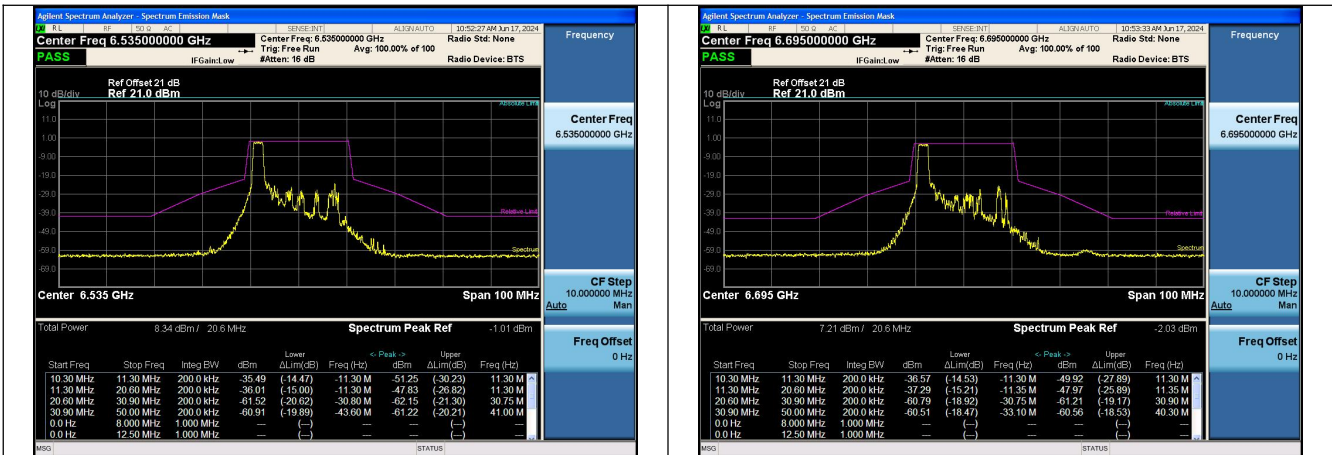

Mode:802.11ax HE80 Tone:996T Frequency:6705MHz
Ant:Chain1

Mode:802.11ax HE80 Tone:996T Frequency:6865MHz
Ant:Chain1

Test Mode: 802.11ax HE160

Mode:802.11ax HE160 Tone:1992T
Frequency:6665MHz Ant:Chain0

Mode:802.11ax HE160 Tone:1992T
Frequency:6825MHz Ant:Chain0

Mode:802.11ax HE160 Tone:1992T
Frequency:6665MHz Ant:Chain1

Mode:802.11ax HE160 Tone:1992T
Frequency:6825MHz Ant:Chain1

NOTE: For the Partial RU , The worst case is RU26, so it just shows the worst test plots in the report.
Test Mode: 802.11ax HE20