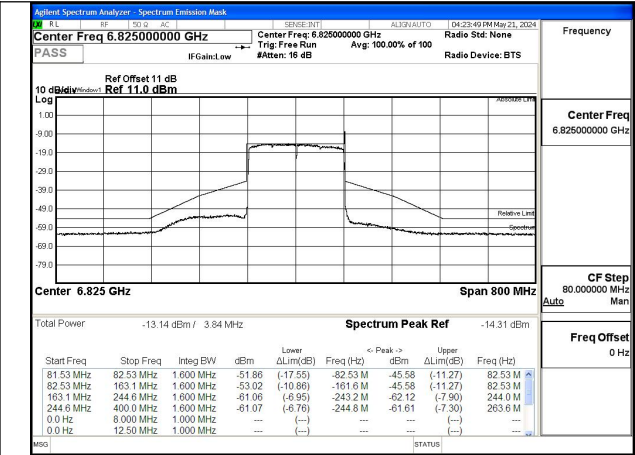

Test Mode: 802.11ax HE80

Mode:802.11ax HE80 Tone:996T Frequency:6545MHz
Ant:Chain0

Mode:802.11ax HE80 Tone:996T Frequency:6705MHz
Ant:Chain0

Mode:802.11ax HE80 Tone:996T Frequency:6865MHz
Ant:Chain0

Mode:802.11ax HE80 Tone:996T Frequency:6545MHz
Ant:Chain1

Mode:802.11ax HE80 Tone:996T Frequency:6705MHz
Ant:Chain1

Mode:802.11ax HE80 Tone:996T Frequency:6865MHz
Ant:Chain1

Test Mode: 802.11ax HE160

Mode:802.11ax HE160 Tone:1992T
Frequency:6665MHz Ant:Chain0

Mode:802.11ax HE160 Tone:1992T
Frequency:6825MHz Ant:Chain0

Mode:802.11ax HE160 Tone:1992T
Frequency:6665MHz Ant:Chain1

Mode:802.11ax HE160 Tone:1992T
Frequency:6825MHz Ant:Chain1

NOTE: For the Partial RU , The worst case is RU26, so it just shows the worst test plots in the report.
Test Mode: 802.11ax HE20