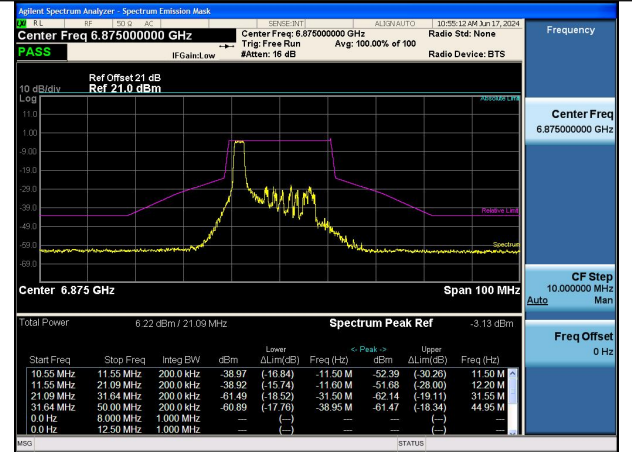

Mode:802.11ax HE160 Tone:1992T
Frequency:6665MHz Ant:Chain1

Mode:802.11ax HE160 Tone:1992T
Frequency:6825MHz Ant:Chain1

NOTE: For the Partial RU , The worst case is RU26, so it just shows the worst test plots in the report.
Test Mode: 802.11ax HE20

Mode:802.11ax HE20 Tone:26T Frequency:6535MHz
Ant:Chain0

Mode:802.11ax HE20 Tone:26T Frequency:6695MHz
Ant:Chain0

Mode:802.11ax HE20 Tone:26T Frequency:6875MHz
Ant:Chain0

Mode:802.11ax HE20 Tone:26T Frequency:6535MHz
Ant:Chain1