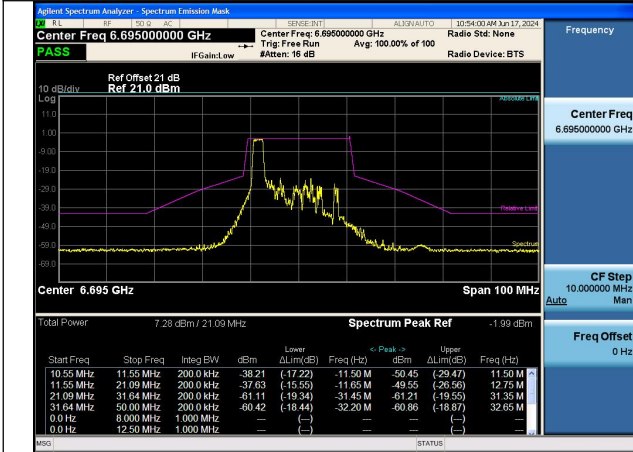

Mode:802.11ax HE80 Tone:996T Frequency:6705MHz
Ant:Chain1

Mode:802.11ax HE80 Tone:996T Frequency:6865MHz
Ant:Chain1

Test Mode: 802.11ax HE160

Mode:802.11ax HE160 Tone:1992T
Frequency:6665MHz Ant:Chain0

Mode:802.11ax HE160 Tone:1992T
Frequency:6825MHz Ant:Chain0

Mode:802.11ax HE160 Tone:1992T
Frequency:6665MHz Ant:Chain1

Mode:802.11ax HE160 Tone:1992T
Frequency:6825MHz Ant:Chain1

NOTE: For the Partial RU , The worst case is RU26, so it just shows the worst test plots in the report.
Test Mode: 802.11ax HE20

Mode:802.11ax HE20 Tone:26T Frequency:6535MHz
Ant:Chain0

Mode:802.11ax HE20 Tone:26T Frequency:6695MHz
Ant:Chain0

Mode:802.11ax HE20 Tone:26T Frequency:6875MHz
Ant:Chain0

Mode:802.11ax HE20 Tone:26T Frequency:6535MHz
Ant:Chain1