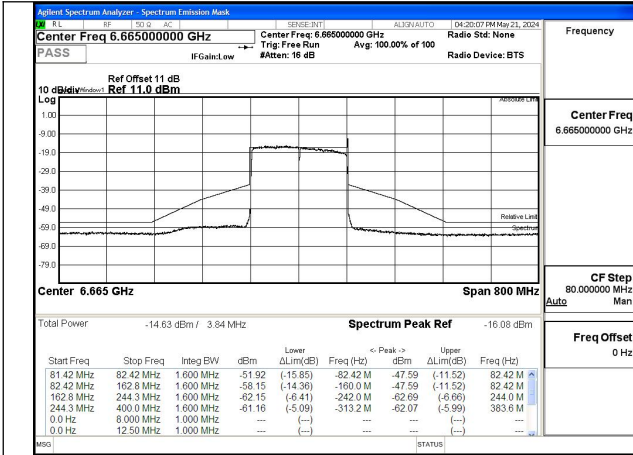

Test Mode: 802.11ax HE80

Mode:802.11ax HE80 Tone:996T Frequency:6545MHz
Ant:Chain0

Mode:802.11ax HE80 Tone:996T Frequency:6705MHz
Ant:Chain0

Mode:802.11ax HE80 Tone:996T Frequency:6865MHz
Ant:Chain0

Mode:802.11ax HE80 Tone:996T Frequency:6545MHz
Ant:Chain1

Mode:802.11ax HE80 Tone:996T Frequency:6705MHz
Ant:Chain1

Mode:802.11ax HE80 Tone:996T Frequency:6865MHz
Ant:Chain1

Test Mode: 802.11ax HE160

Mode:802.11ax HE160 Tone:1992T
Frequency:6665MHz Ant:Chain0

Mode:802.11ax HE160 Tone:1992T
Frequency:6825MHz Ant:Chain0

Mode:802.11ax HE160 Tone:1992T
Frequency:6665MHz Ant:Chain1

Mode:802.11ax HE160 Tone:1992T
Frequency:6825MHz Ant:Chain1

NOTE: For the Partial RU , The worst case is RU26, so it just shows the worst test plots in the report.
Test Mode: 802.11ax HE20