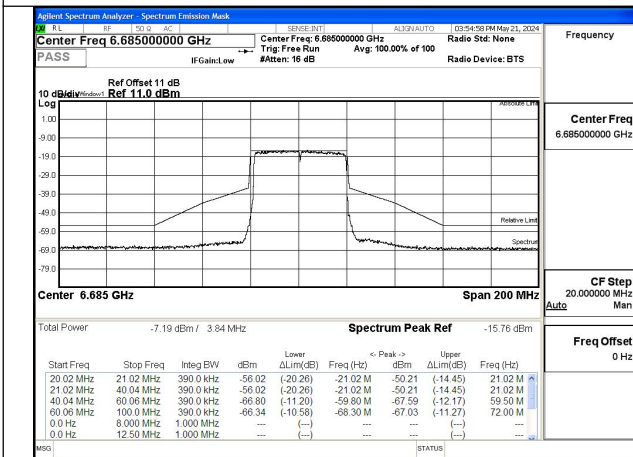

Mode:802.11ax HE20 Tone:242T Frequency:6695MHz
Ant:Chain1

Mode:802.11ax HE20 Tone:242T Frequency:6875MHz
Ant:Chain1

Test Mode: 802.11ax HE40

Mode:802.11ax HE40 Tone:242T Frequency:6565MHz
Ant:Chain0

Mode:802.11ax HE40 Tone:242T Frequency:6685MHz
Ant:Chain0

Mode:802.11ax HE40 Tone:242T Frequency:6845MHz
Ant:Chain0

Mode:802.11ax HE40 Tone:242T Frequency:6565MHz
Ant:Chain1

Mode:802.11ax HE40 Tone:242T Frequency:6685MHz
Ant:Chain1

Mode:802.11ax HE40 Tone:242T Frequency:6845MHz
Ant:Chain1