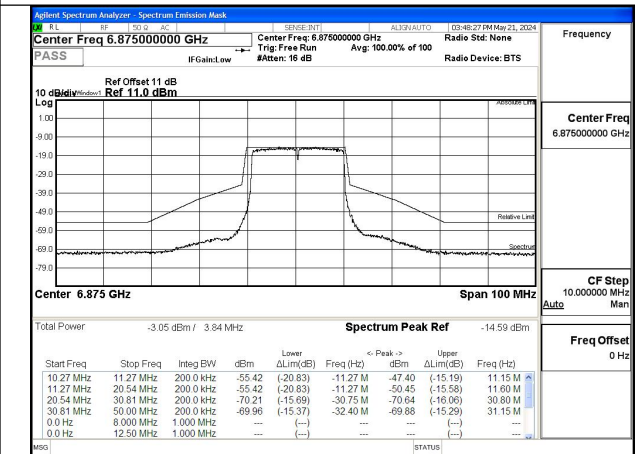

Mode:802.11ax HE20 Tone:242T Frequency:6535MHz
Ant:Chain0

Mode:802.11ax HE20 Tone:242T Frequency:6695MHz
Ant:Chain0

Mode:802.11ax HE20 Tone:242T Frequency:6875MHz
Ant:Chain0

Mode:802.11ax HE20 Tone:242T Frequency:6535MHz
Ant:Chain1

Mode:802.11ax HE20 Tone:242T Frequency:6695MHz
Ant:Chain1

Mode:802.11ax HE20 Tone:242T Frequency:6875MHz
Ant:Chain1

Test Mode: 802.11ax HE40

Mode:802.11ax HE40 Tone:242T Frequency:6565MHz
Ant:Chain0

Mode:802.11ax HE40 Tone:242T Frequency:6685MHz
Ant:Chain0