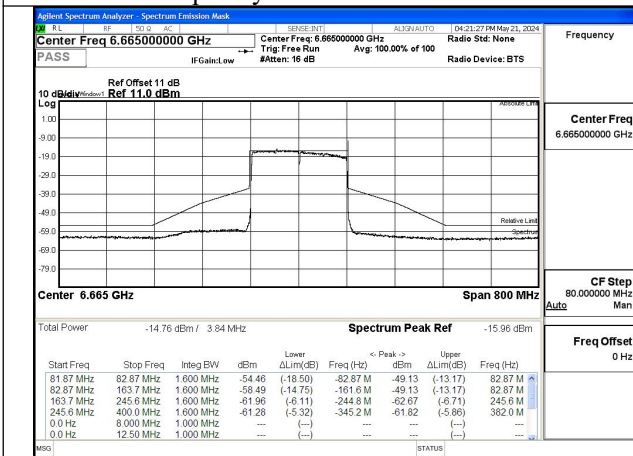

Mode:802.11ax HE80 Tone:996T Frequency:6705MHz
Ant:Chain1

Mode:802.11ax HE80 Tone:996T Frequency:6865MHz
Ant:Chain1

Test Mode: 802.11ax HE160

Mode:802.11ax HE160 Tone:1992T
Frequency:6665MHz Ant:Chain0

Mode:802.11ax HE160 Tone:1992T
Frequency:6825MHz Ant:Chain0

Mode:802.11ax HE160 Tone:1992T
Frequency:6665MHz Ant:Chain1

Mode:802.11ax HE160 Tone:1992T
Frequency:6825MHz Ant:Chain1

NOTE: For the Partial RU , The worst case is RU26, so it just shows the worst test plots in the report.
Test Mode: 802.11ax HE20