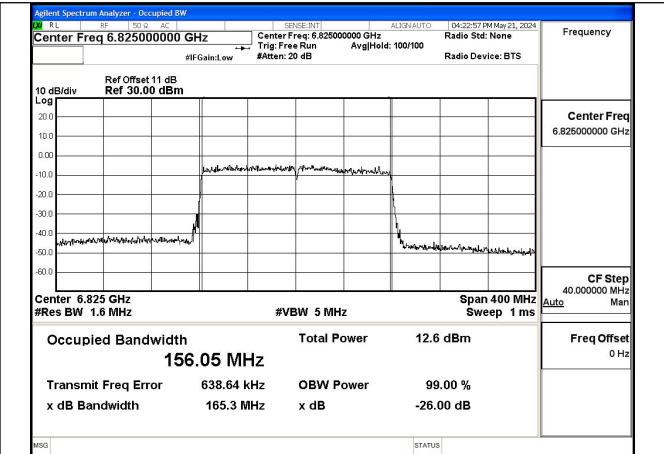

Mode:802.11ax HE80 Frequency:6545MHz Ant:Chain0

Mode:802.11ax HE80 Frequency:6705MHz Ant:Chain0

Mode:802.11ax HE80 Frequency:6865MHz Ant:Chain0

Mode:802.11ax HE80 Frequency:6545MHz Ant:Chain1

Mode:802.11ax HE80 Frequency:6705MHz Ant:Chain1

Mode:802.11ax HE80 Frequency:6865MHz Ant:Chain1

Test Mode: 802.11ax HE160

Mode:802.11ax HE160 Frequency:6665MHz  
Ant:Chain0

Mode:802.11ax HE160 Frequency:6825MHz  
Ant:Chain0

Mode:802.11ax HE160 Frequency:6665MHz  
Ant:Chain1