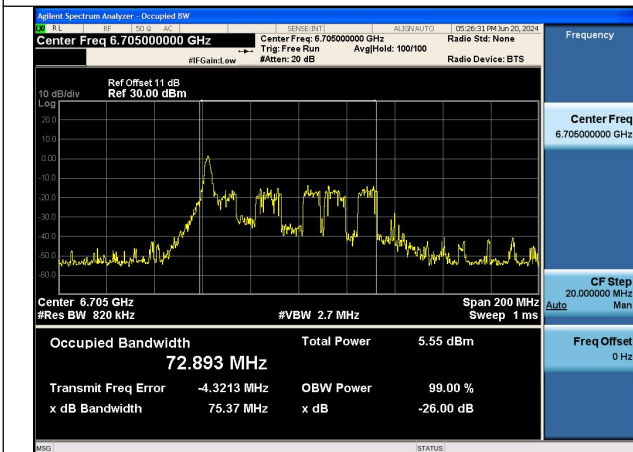

Mode:802.11ax HE40 TONE:26T Frequency:6685MHz  
Ant:Chain1

Mode:802.11ax HE40 TONE:26T Frequency:6845MHz  
Ant:Chain1

Test Mode: 802.11ax HE80 TONE:26T

Mode:802.11ax HE80 TONE:26T Frequency:6545MHz  
Ant:Chain0

Mode:802.11ax HE80 TONE:26T Frequency:6705MHz  
Ant:Chain0

Mode:802.11ax HE80 TONE:26T Frequency:6865MHz  
Ant:Chain0

Mode:802.11ax HE80 TONE:26T Frequency:6545MHz  
Ant:Chain1

Mode:802.11ax HE80 TONE:26T Frequency:6705MHz  
Ant:Chain1