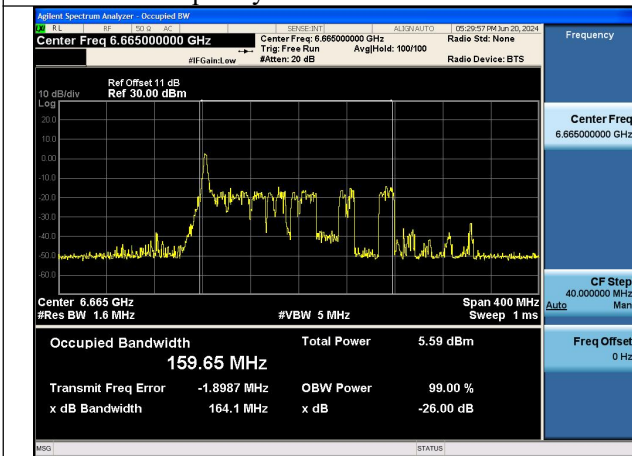

Mode:802.11ax HE80 TONE:26T Frequency:6865MHz  
Ant:Chain1

Test Mode: 802.11ax HE160 TONE:26T

Mode:802.11ax HE160 TONE:26T  
Frequency:6665MHz Ant:Chain0

Mode:802.11ax HE160 TONE:26T  
Frequency:6825MHz Ant:Chain0