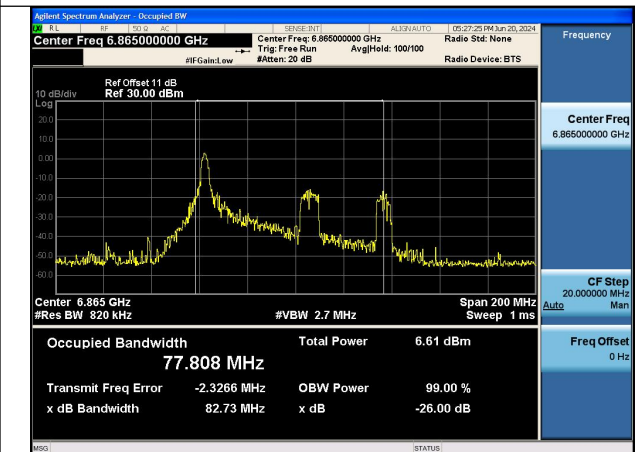

Mode:802.11ax HE80 TONE:26T Frequency:6705MHz  
Ant:Chain0

Mode:802.11ax HE80 TONE:26T Frequency:6865MHz  
Ant:Chain0

Mode:802.11ax HE80 TONE:26T Frequency:6545MHz  
Ant:Chain1

Mode:802.11ax HE80 TONE:26T Frequency:6705MHz  
Ant:Chain1

Mode:802.11ax HE80 TONE:26T Frequency:6865MHz  
Ant:Chain1

Test Mode: 802.11ax HE160 TONE:26T

Mode:802.11ax HE160 TONE:26T  
Frequency:6665MHz Ant:Chain0

Mode:802.11ax HE160 TONE:26T  
Frequency:6825MHz Ant:Chain0