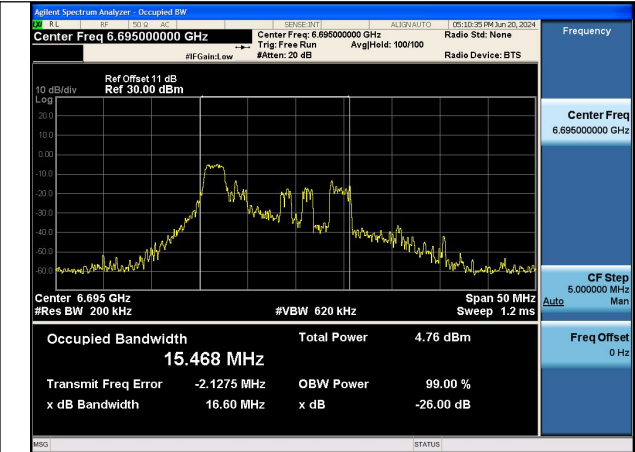

Mode:802.11ax HE80 Frequency:6865MHz Ant:Chain1

Test Mode: 802.11ax HE160

Mode:802.11ax HE160 Frequency:6665MHz  
Ant:Chain0

Mode:802.11ax HE160 Frequency:6825MHz  
Ant:Chain0

Mode:802.11ax HE160 Frequency:6665MHz  
Ant:Chain1

Mode:802.11ax HE160 Frequency:6825MHz  
Ant:Chain1

Test Mode: 802.11ax HE20 TONE:26T

Mode:802.11ax HE20 TONE:26T Frequency:6535MHz  
Ant:Chain0

Mode:802.11ax HE20 TONE:26T Frequency:6695MHz  
Ant:Chain0

Mode:802.11ax HE20 TONE:26T Frequency:6875MHz  
Ant:Chain0