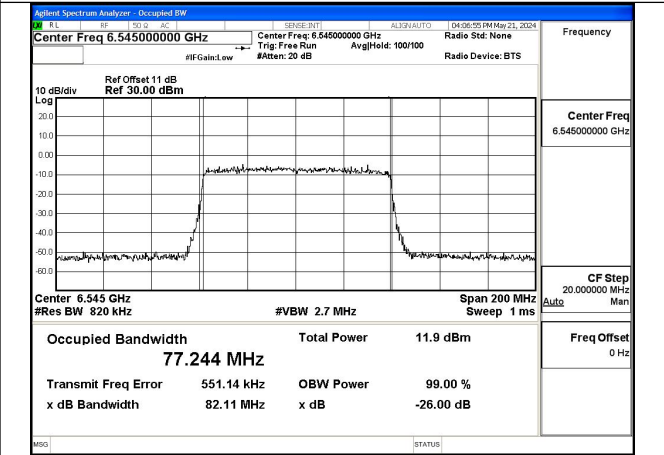

Mode:802.11ax HE80 Frequency:6545MHz Ant:Chain0

Mode:802.11ax HE80 Frequency:6705MHz Ant:Chain0

Mode:802.11ax HE80 Frequency:6865MHz Ant:Chain0

Mode:802.11ax HE80 Frequency:6545MHz Ant:Chain1

Mode:802.11ax HE80 Frequency:6705MHz Ant:Chain1

Mode:802.11ax HE80 Frequency:6865MHz Ant:Chain1

Test Mode: 802.11ax HE160

Mode:802.11ax HE160 Frequency:6665MHz  
Ant:Chain0

Mode:802.11ax HE160 Frequency:6825MHz  
Ant:Chain0

Mode:802.11ax HE160 Frequency:6665MHz  
Ant:Chain1