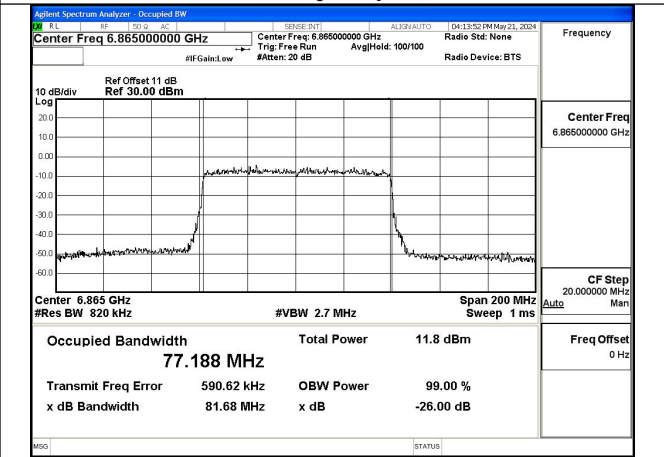

Mode:802.11ax HE80 Frequency:6545MHz Ant:Chain0

Mode:802.11ax HE80 Frequency:6705MHz Ant:Chain0

Mode:802.11ax HE80 Frequency:6865MHz Ant:Chain0

Mode:802.11ax HE80 Frequency:6545MHz Ant:Chain1

Mode:802.11ax HE80 Frequency:6705MHz Ant:Chain1

Mode:802.11ax HE80 Frequency:6865MHz Ant:Chain1

Test Mode: 802.11ax HE160

Mode:802.11ax HE160 Frequency:6665MHz  
Ant:Chain0

Mode:802.11ax HE160 Frequency:6825MHz  
Ant:Chain0

Mode:802.11ax HE160 Frequency:6665MHz  
Ant:Chain1