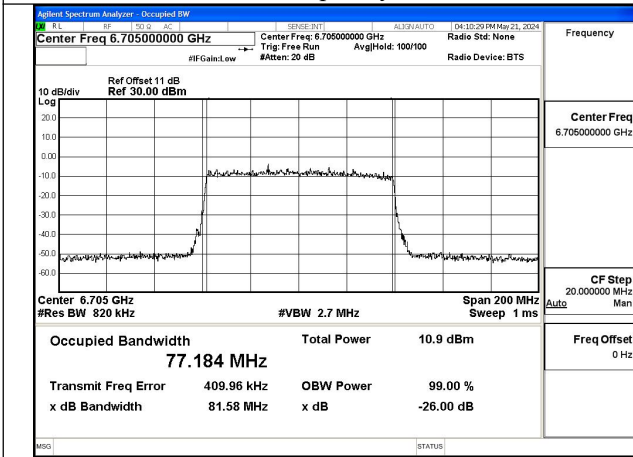

Mode:802.11ax HE80 Frequency:6545MHz Ant:Chain0

Mode:802.11ax HE80 Frequency:6705MHz Ant:Chain0

Mode:802.11ax HE80 Frequency:6865MHz Ant:Chain0

Mode:802.11ax HE80 Frequency:6545MHz Ant:Chain1

Mode:802.11ax HE80 Frequency:6705MHz Ant:Chain1

Mode:802.11ax HE80 Frequency:6865MHz Ant:Chain1

Test Mode: 802.11ax HE160

Mode:802.11ax HE160 Frequency:6665MHz  
Ant:Chain0

Mode:802.11ax HE160 Frequency:6825MHz  
Ant:Chain0

Mode:802.11ax HE160 Frequency:6665MHz  
Ant:Chain1