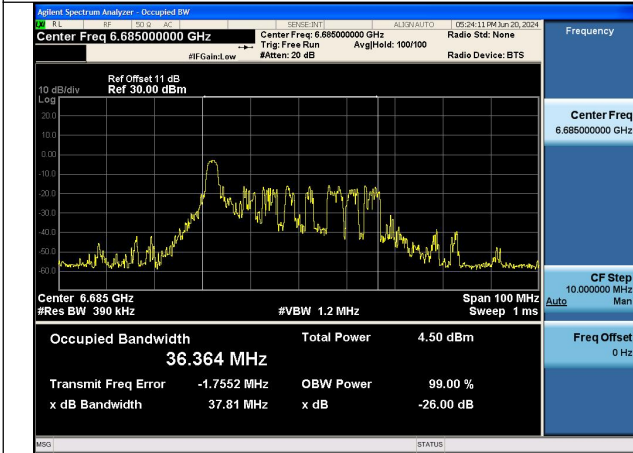

Mode:802.11ax HE40 TONE:26T Frequency:6565MHz  
Ant:Chain0

Mode:802.11ax HE40 TONE:26T Frequency:6685MHz  
Ant:Chain0

Mode:802.11ax HE40 TONE:26T Frequency:6845MHz  
Ant:Chain0

Mode:802.11ax HE40 TONE:26T Frequency:6565MHz  
Ant:Chain1

Mode:802.11ax HE40 TONE:26T Frequency:6685MHz  
Ant:Chain1

Mode:802.11ax HE40 TONE:26T Frequency:6845MHz  
Ant:Chain1

Test Mode: 802.11ax HE80 TONE:26T

Mode:802.11ax HE80 TONE:26T Frequency:6545MHz  
Ant:Chain0