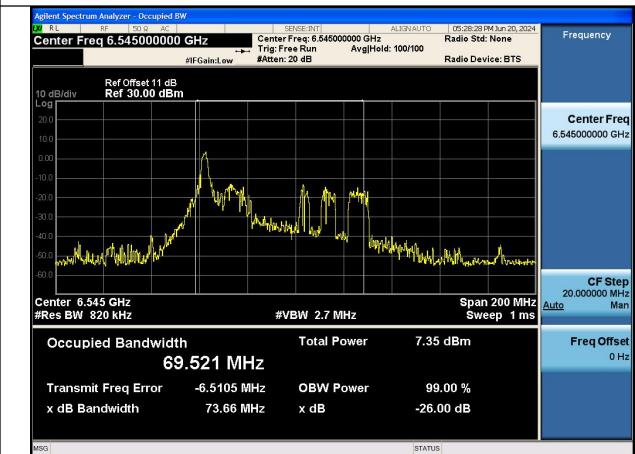

Mode:802.11ax HE40 TONE:26T Frequency:6685MHz  
Ant:Chain1

Mode:802.11ax HE40 TONE:26T Frequency:6845MHz  
Ant:Chain1

Test Mode: 802.11ax HE80 TONE:26T

Mode:802.11ax HE80 TONE:26T Frequency:6545MHz  
Ant:Chain0

Mode:802.11ax HE80 TONE:26T Frequency:6705MHz  
Ant:Chain0

Mode:802.11ax HE80 TONE:26T Frequency:6865MHz  
Ant:Chain0

Mode:802.11ax HE80 TONE:26T Frequency:6545MHz  
Ant:Chain1

Mode:802.11ax HE80 TONE:26T Frequency:6705MHz  
Ant:Chain1