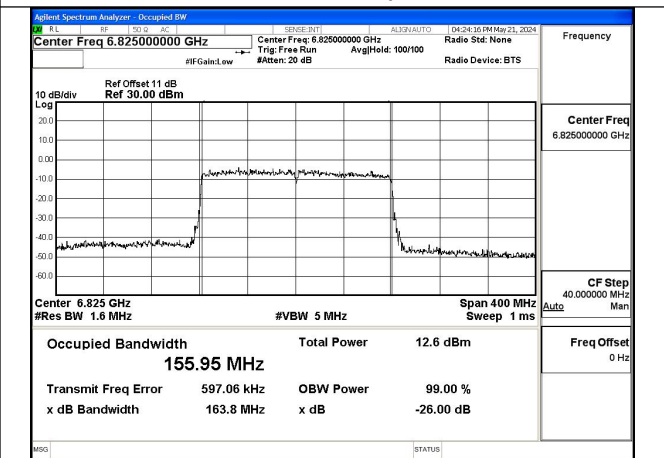

Mode:802.11ax HE80 Frequency:6865MHz Ant:Chain1

Test Mode: 802.11ax HE160

Mode:802.11ax HE160 Frequency:6665MHz  
Ant:Chain0

Mode:802.11ax HE160 Frequency:6825MHz  
Ant:Chain0

Mode:802.11ax HE160 Frequency:6665MHz  
Ant:Chain1