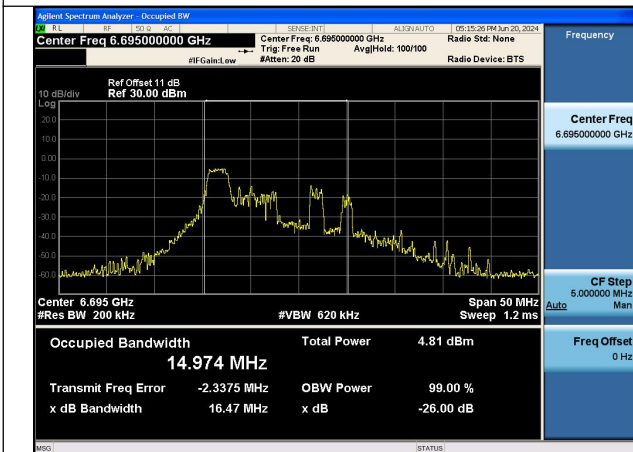

Mode:802.11ax HE160 Frequency:6825MHz  
Ant:Chain1

Test Mode: 802.11ax HE20 TONE:26T

Mode:802.11ax HE20 TONE:26T Frequency:6535MHz  
Ant:Chain0

Mode:802.11ax HE20 TONE:26T Frequency:6695MHz  
Ant:Chain0

Mode:802.11ax HE20 TONE:26T Frequency:6875MHz  
Ant:Chain0

Mode:802.11ax HE20 TONE:26T Frequency:6535MHz  
Ant:Chain1

Mode:802.11ax HE20 TONE:26T Frequency:6695MHz  
Ant:Chain1

Mode:802.11ax HE20 TONE:26T Frequency:6875MHz  
Ant:Chain1

Test Mode: 802.11ax HE40 TONE:26T