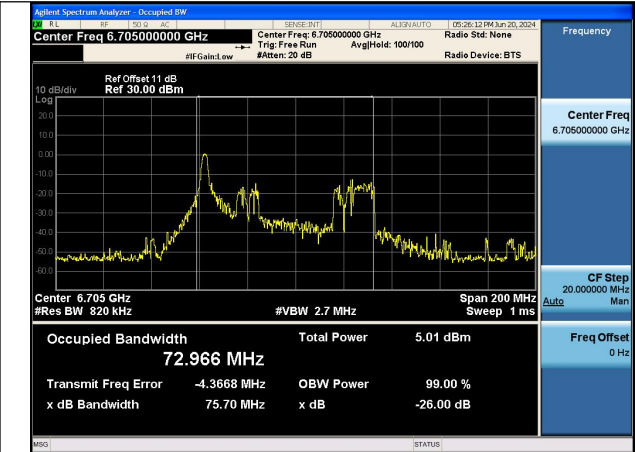

Mode:802.11ax HE40 TONE:26T Frequency:6685MHz  
Ant:Chain1

Mode:802.11ax HE40 TONE:26T Frequency:6845MHz  
Ant:Chain1

Test Mode: 802.11ax HE80 TONE:26T

Mode:802.11ax HE80 TONE:26T Frequency:6545MHz  
Ant:Chain0

Mode:802.11ax HE80 TONE:26T Frequency:6705MHz  
Ant:Chain0

Mode:802.11ax HE80 TONE:26T Frequency:6865MHz  
Ant:Chain0

Mode:802.11ax HE80 TONE:26T Frequency:6545MHz  
Ant:Chain1

Mode:802.11ax HE80 TONE:26T Frequency:6705MHz  
Ant:Chain1