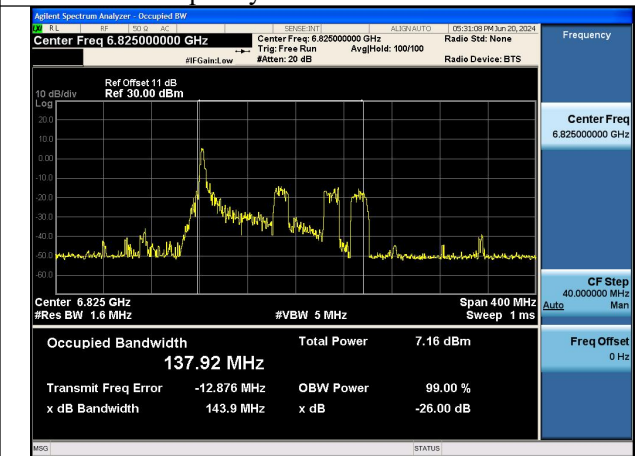

Mode:802.11ax HE80 TONE:26T Frequency:6705MHz  
Ant:Chain0

Mode:802.11ax HE80 TONE:26T Frequency:6865MHz  
Ant:Chain0

Mode:802.11ax HE80 TONE:26T Frequency:6545MHz  
Ant:Chain1

Mode:802.11ax HE80 TONE:26T Frequency:6705MHz  
Ant:Chain1

Mode:802.11ax HE80 TONE:26T Frequency:6865MHz  
Ant:Chain1

Test Mode: 802.11ax HE160 TONE:26T

Mode:802.11ax HE160 TONE:26T  
Frequency:6665MHz Ant:Chain0

Mode:802.11ax HE160 TONE:26T  
Frequency:6825MHz Ant:Chain0

Mode:802.11ax HE160 TONE:26T  
Frequency:6665MHz Ant:Chain1

Mode:802.11ax HE160 TONE:26T  
Frequency:6825MHz Ant:Chain1