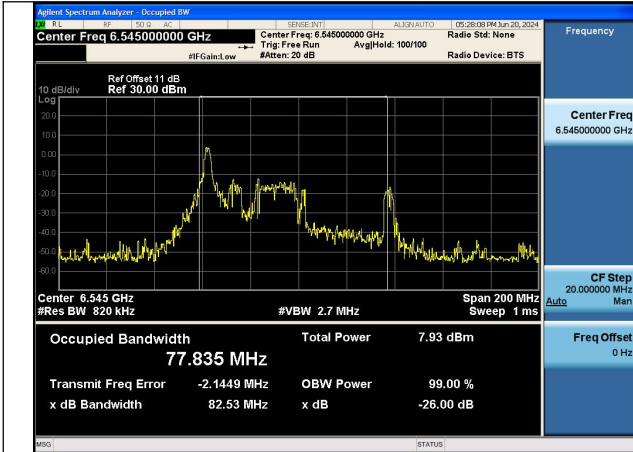

Mode:802.11ax HE40 TONE:26T Frequency:6565MHz  
Ant:Chain0

Mode:802.11ax HE40 TONE:26T Frequency:6685MHz  
Ant:Chain0

Mode:802.11ax HE40 TONE:26T Frequency:6845MHz  
Ant:Chain0

Mode:802.11ax HE40 TONE:26T Frequency:6565MHz  
Ant:Chain1

Mode:802.11ax HE40 TONE:26T Frequency:6685MHz  
Ant:Chain1

Mode:802.11ax HE40 TONE:26T Frequency:6845MHz  
Ant:Chain1

Test Mode: 802.11ax HE80 TONE:26T

Mode:802.11ax HE80 TONE:26T Frequency:6545MHz  
Ant:Chain0