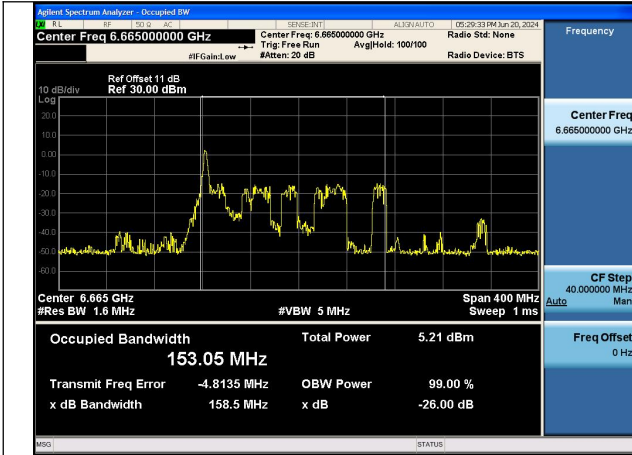

Mode:802.11ax HE80 TONE:26T Frequency:6705MHz  
Ant:Chain0

Mode:802.11ax HE80 TONE:26T Frequency:6865MHz  
Ant:Chain0

Mode:802.11ax HE80 TONE:26T Frequency:6545MHz  
Ant:Chain1

Mode:802.11ax HE80 TONE:26T Frequency:6705MHz  
Ant:Chain1

Mode:802.11ax HE80 TONE:26T Frequency:6865MHz  
Ant:Chain1

Test Mode: 802.11ax HE160 TONE:26T

Mode:802.11ax HE160 TONE:26T  
Frequency:6665MHz Ant:Chain0

Mode:802.11ax HE160 TONE:26T  
Frequency:6825MHz Ant:Chain0