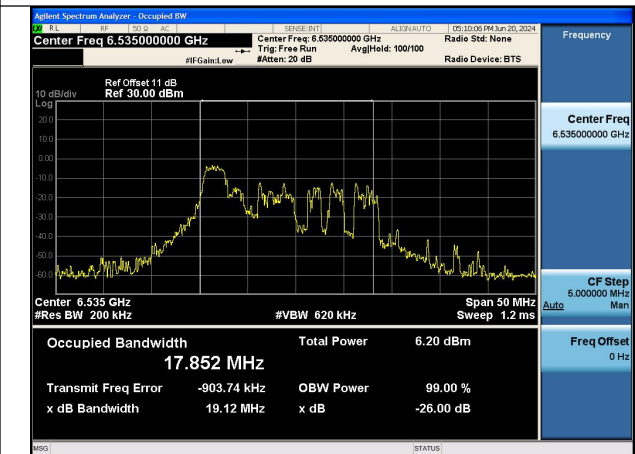

Mode:802.11ax HE80 Frequency:6865MHz Ant:Chain1

Test Mode: 802.11ax HE160

Mode:802.11ax HE160 Frequency:6665MHz  
Ant:Chain0

Mode:802.11ax HE160 Frequency:6825MHz  
Ant:Chain0

Mode:802.11ax HE160 Frequency:6665MHz  
Ant:Chain1

Mode:802.11ax HE160 Frequency:6825MHz  
Ant:Chain1

Test Mode: 802.11ax HE20 TONE:26T

Mode:802.11ax HE20 TONE:26T Frequency:6535MHz  
Ant:Chain0

Mode:802.11ax HE20 TONE:26T Frequency:6695MHz  
Ant:Chain0

Mode:802.11ax HE20 TONE:26T Frequency:6875MHz  
Ant:Chain0