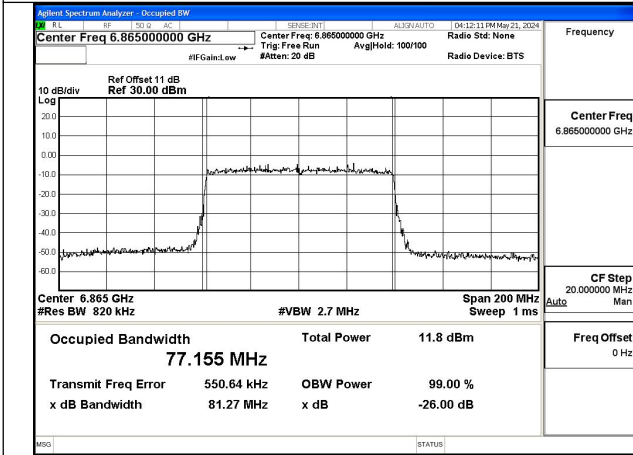

Mode:802.11ax HE80 Frequency:6545MHz Ant:Chain0

Mode:802.11ax HE80 Frequency:6705MHz Ant:Chain0

Mode:802.11ax HE80 Frequency:6865MHz Ant:Chain0

Mode:802.11ax HE80 Frequency:6545MHz Ant:Chain1

Mode:802.11ax HE80 Frequency:6705MHz Ant:Chain1

Mode:802.11ax HE80 Frequency:6865MHz Ant:Chain1

Test Mode: 802.11ax HE160

Mode:802.11ax HE160 Frequency:6665MHz  
Ant:Chain0

Mode:802.11ax HE160 Frequency:6825MHz  
Ant:Chain0

Mode:802.11ax HE160 Frequency:6665MHz  
Ant:Chain1