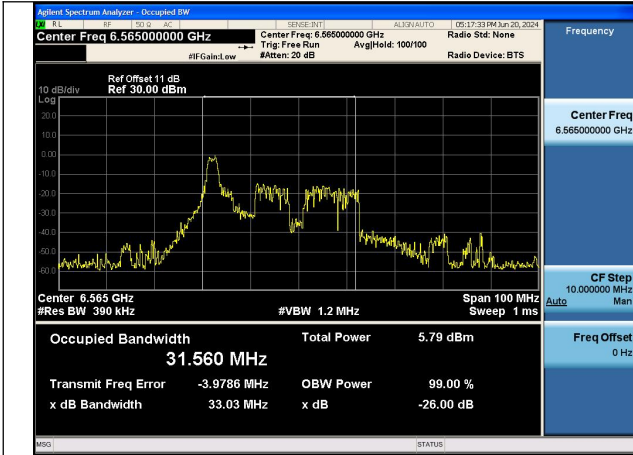

Mode:802.11ax HE160 Frequency:6825MHz  
Ant:Chain1

Test Mode: 802.11ax HE20 TONE:26T

Mode:802.11ax HE20 TONE:26T Frequency:6535MHz  
Ant:Chain0

Mode:802.11ax HE20 TONE:26T Frequency:6695MHz  
Ant:Chain0

Mode:802.11ax HE20 TONE:26T Frequency:6875MHz  
Ant:Chain0

Mode:802.11ax HE20 TONE:26T Frequency:6535MHz  
Ant:Chain1

Mode:802.11ax HE20 TONE:26T Frequency:6695MHz  
Ant:Chain1

Mode:802.11ax HE20 TONE:26T Frequency:6875MHz  
Ant:Chain1

Test Mode: 802.11ax HE40 TONE:26T