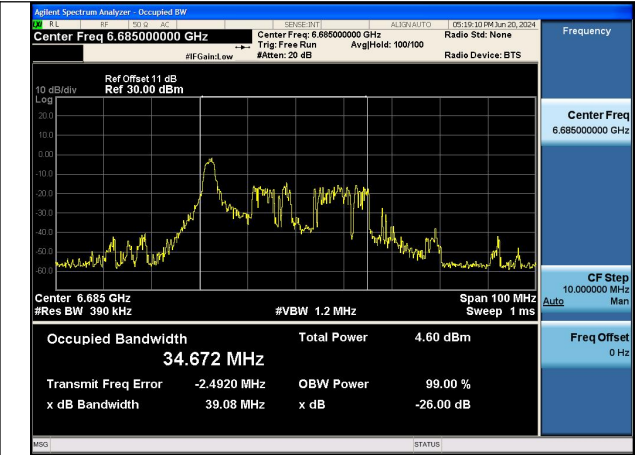

Mode:802.11ax HE20 TONE:26T Frequency:6535MHz  
Ant:Chain1

Mode:802.11ax HE20 TONE:26T Frequency:6695MHz  
Ant:Chain1

Mode:802.11ax HE20 TONE:26T Frequency:6875MHz  
Ant:Chain1

Test Mode: 802.11ax HE40 TONE:26T

Mode:802.11ax HE40 TONE:26T Frequency:6565MHz  
Ant:Chain0

Mode:802.11ax HE40 TONE:26T Frequency:6685MHz  
Ant:Chain0

Mode:802.11ax HE40 TONE:26T Frequency:6845MHz  
Ant:Chain0

Mode:802.11ax HE40 TONE:26T Frequency:6565MHz  
Ant:Chain1