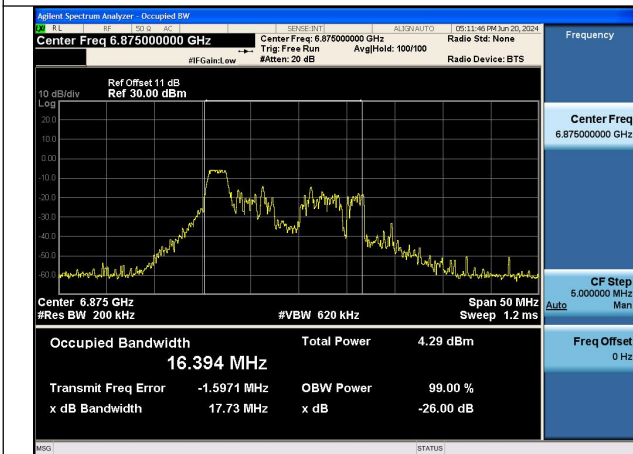

Mode:802.11ax HE80 Frequency:6865MHz Ant:Chain1

Test Mode: 802.11ax HE160

Mode:802.11ax HE160 Frequency:6665MHz  
Ant:Chain0

Mode:802.11ax HE160 Frequency:6825MHz  
Ant:Chain0

Mode:802.11ax HE160 Frequency:6665MHz  
Ant:Chain1

Mode:802.11ax HE160 Frequency:6825MHz  
Ant:Chain1

Test Mode: 802.11ax HE20 TONE:26T

Mode:802.11ax HE20 TONE:26T Frequency:6535MHz  
Ant:Chain0

Mode:802.11ax HE20 TONE:26T Frequency:6695MHz  
Ant:Chain0

Mode:802.11ax HE20 TONE:26T Frequency:6875MHz  
Ant:Chain0