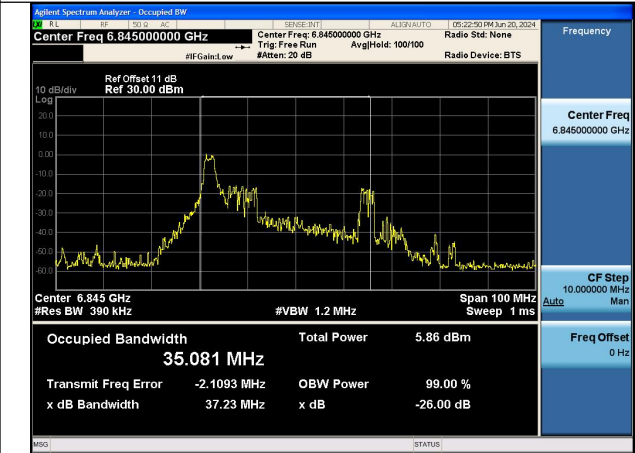

Mode:802.11ax HE40 TONE:26T Frequency:6565MHz  
Ant:Chain0

Mode:802.11ax HE40 TONE:26T Frequency:6685MHz  
Ant:Chain0

Mode:802.11ax HE40 TONE:26T Frequency:6845MHz  
Ant:Chain0

Mode:802.11ax HE40 TONE:26T Frequency:6565MHz  
Ant:Chain1

Mode:802.11ax HE40 TONE:26T Frequency:6685MHz  
Ant:Chain1

Mode:802.11ax HE40 TONE:26T Frequency:6845MHz  
Ant:Chain1

Test Mode: 802.11ax HE80 TONE:26T

Mode:802.11ax HE80 TONE:26T Frequency:6545MHz  
Ant:Chain0