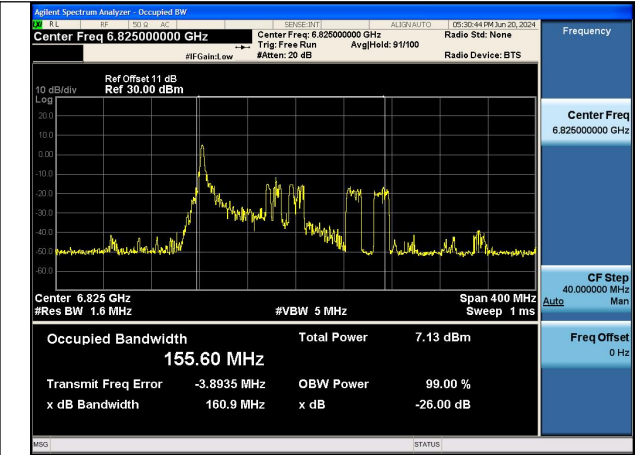

Mode:802.11ax HE80 TONE:26T Frequency:6705MHz  
Ant:Chain0

Mode:802.11ax HE80 TONE:26T Frequency:6865MHz  
Ant:Chain0

Mode:802.11ax HE80 TONE:26T Frequency:6545MHz  
Ant:Chain1

Mode:802.11ax HE80 TONE:26T Frequency:6705MHz  
Ant:Chain1

Mode:802.11ax HE80 TONE:26T Frequency:6865MHz  
Ant:Chain1

Test Mode: 802.11ax HE160 TONE:26T

Mode:802.11ax HE160 TONE:26T  
Frequency:6665MHz Ant:Chain0

Mode:802.11ax HE160 TONE:26T  
Frequency:6825MHz Ant:Chain0