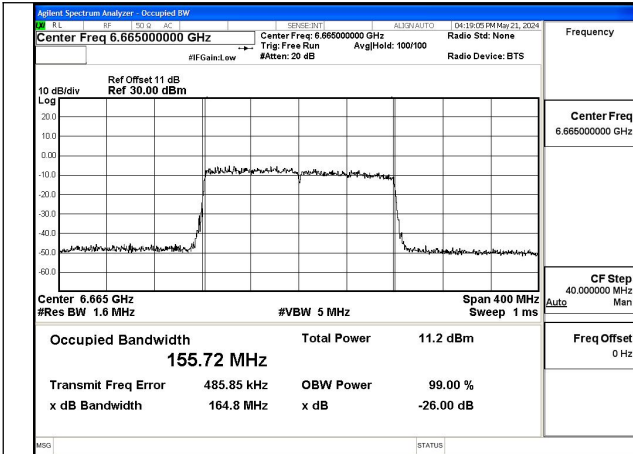

Mode:802.11ax HE80 Frequency:6545MHz Ant:Chain0

Mode:802.11ax HE80 Frequency:6705MHz Ant:Chain0

Mode:802.11ax HE80 Frequency:6865MHz Ant:Chain0

Mode:802.11ax HE80 Frequency:6545MHz Ant:Chain1

Mode:802.11ax HE80 Frequency:6705MHz Ant:Chain1

Mode:802.11ax HE80 Frequency:6865MHz Ant:Chain1

Test Mode: 802.11ax HE160

Mode:802.11ax HE160 Frequency:6665MHz  
Ant:Chain0

Mode:802.11ax HE160 Frequency:6825MHz  
Ant:Chain0

Mode:802.11ax HE160 Frequency:6665MHz  
Ant:Chain1