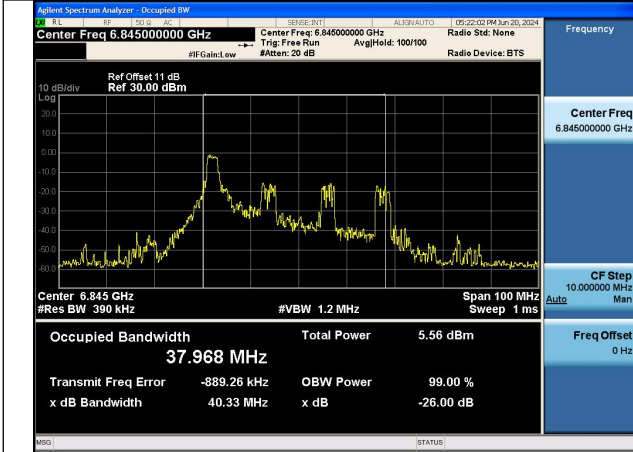

Mode:802.11ax HE20 TONE:26T Frequency:6535MHz  
Ant:Chain1

Mode:802.11ax HE20 TONE:26T Frequency:6695MHz  
Ant:Chain1

Mode:802.11ax HE20 TONE:26T Frequency:6875MHz  
Ant:Chain1

Test Mode: 802.11ax HE40 TONE:26T

Mode:802.11ax HE40 TONE:26T Frequency:6565MHz  
Ant:Chain0

Mode:802.11ax HE40 TONE:26T Frequency:6685MHz  
Ant:Chain0

Mode:802.11ax HE40 TONE:26T Frequency:6845MHz  
Ant:Chain0

Mode:802.11ax HE40 TONE:26T Frequency:6565MHz  
Ant:Chain1