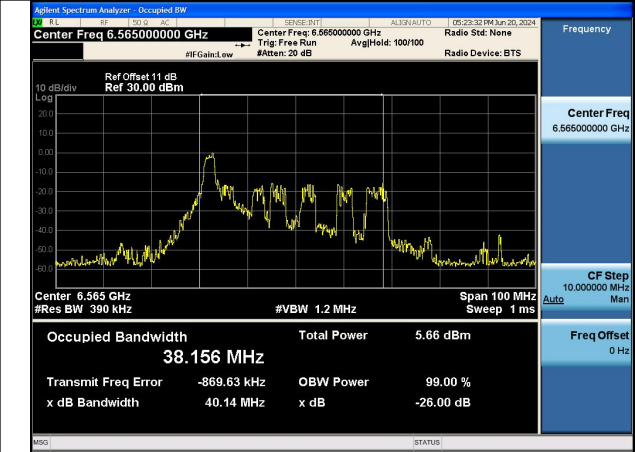

Mode:802.11ax HE20 TONE:26T Frequency:6535MHz  
Ant:Chain1

Mode:802.11ax HE20 TONE:26T Frequency:6695MHz  
Ant:Chain1

Mode:802.11ax HE20 TONE:26T Frequency:6875MHz  
Ant:Chain1

Test Mode: 802.11ax HE40 TONE:26T

Mode:802.11ax HE40 TONE:26T Frequency:6565MHz  
Ant:Chain0

Mode:802.11ax HE40 TONE:26T Frequency:6685MHz  
Ant:Chain0

Mode:802.11ax HE40 TONE:26T Frequency:6845MHz  
Ant:Chain0

Mode:802.11ax HE40 TONE:26T Frequency:6565MHz  
Ant:Chain1