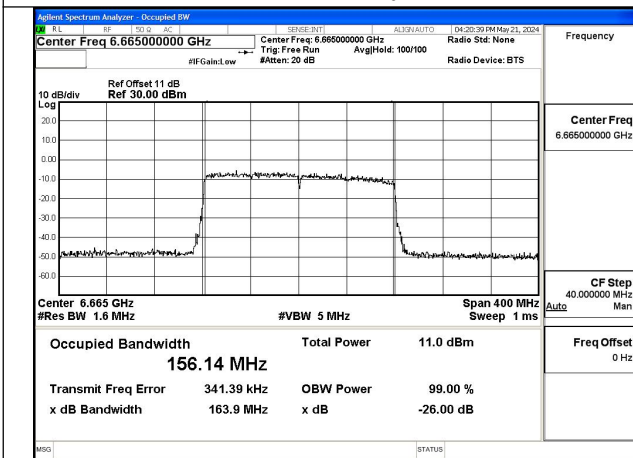

Mode:802.11ax HE80 Frequency:6865MHz Ant:Chain1

Test Mode: 802.11ax HE160

Mode:802.11ax HE160 Frequency:6665MHz  
Ant:Chain0

Mode:802.11ax HE160 Frequency:6825MHz  
Ant:Chain0

Mode:802.11ax HE160 Frequency:6665MHz  
Ant:Chain1