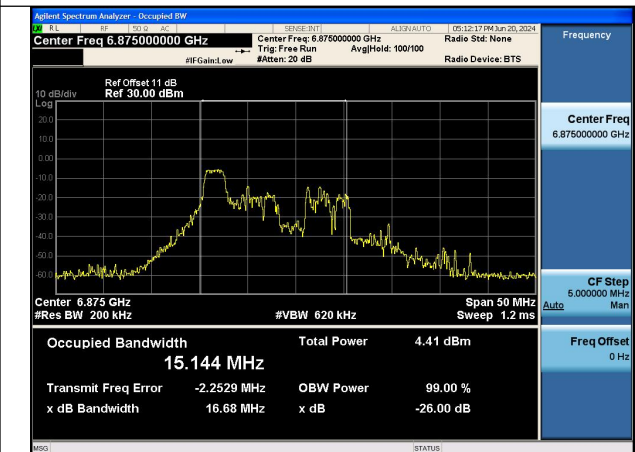

Mode:802.11ax HE160 Frequency:6825MHz  
Ant:Chain1

Test Mode: 802.11ax HE20 TONE:26T

Mode:802.11ax HE20 TONE:26T Frequency:6535MHz  
Ant:Chain0

Mode:802.11ax HE20 TONE:26T Frequency:6695MHz  
Ant:Chain0

Mode:802.11ax HE20 TONE:26T Frequency:6875MHz  
Ant:Chain0

Mode:802.11ax HE20 TONE:26T Frequency:6535MHz  
Ant:Chain1

Mode:802.11ax HE20 TONE:26T Frequency:6695MHz  
Ant:Chain1

Mode:802.11ax HE20 TONE:26T Frequency:6875MHz  
Ant:Chain1

Test Mode: 802.11ax HE40 TONE:26T