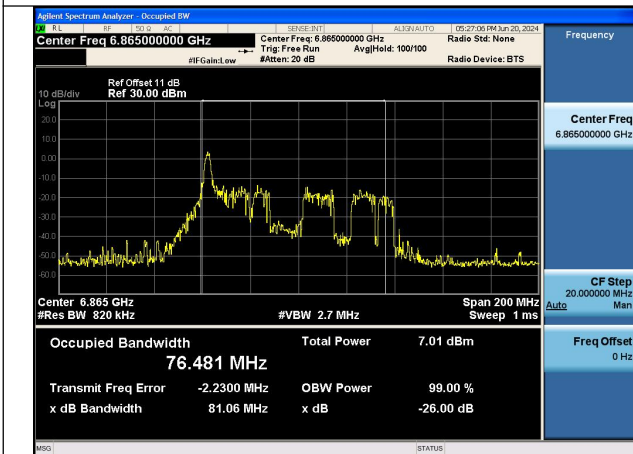

Mode:802.11ax HE40 TONE:26T Frequency:6685MHz  
Ant:Chain1

Mode:802.11ax HE40 TONE:26T Frequency:6845MHz  
Ant:Chain1

Test Mode: 802.11ax HE80 TONE:26T

Mode:802.11ax HE80 TONE:26T Frequency:6545MHz  
Ant:Chain0

Mode:802.11ax HE80 TONE:26T Frequency:6705MHz  
Ant:Chain0

Mode:802.11ax HE80 TONE:26T Frequency:6865MHz  
Ant:Chain0

Mode:802.11ax HE80 TONE:26T Frequency:6545MHz  
Ant:Chain1

Mode:802.11ax HE80 TONE:26T Frequency:6705MHz  
Ant:Chain1