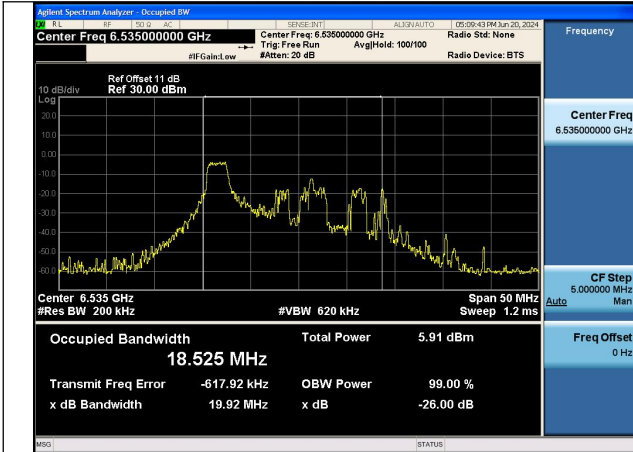

Mode:802.11ax HE80 Frequency:6865MHz Ant:Chain1

Test Mode: 802.11ax HE160

Mode:802.11ax HE160 Frequency:6665MHz  
Ant:Chain0

Mode:802.11ax HE160 Frequency:6825MHz  
Ant:Chain0

Mode:802.11ax HE160 Frequency:6665MHz  
Ant:Chain1

Mode:802.11ax HE160 Frequency:6825MHz  
Ant:Chain1

Test Mode: 802.11ax HE20 TONE:26T

Mode:802.11ax HE20 TONE:26T Frequency:6535MHz  
Ant:Chain0

Mode:802.11ax HE20 TONE:26T Frequency:6695MHz  
Ant:Chain0

Mode:802.11ax HE20 TONE:26T Frequency:6875MHz  
Ant:Chain0