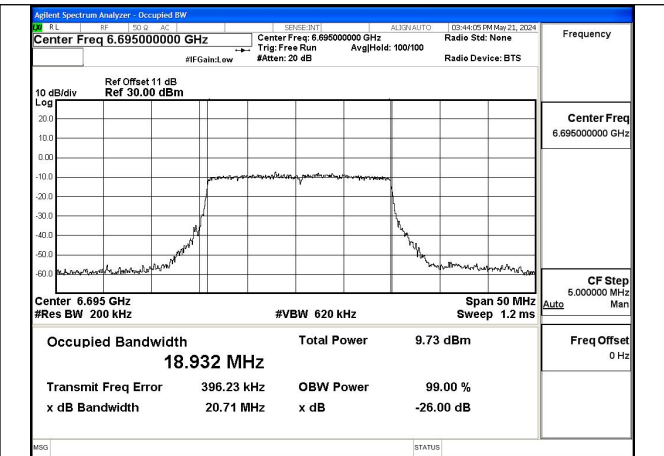

Mode:802.11ax HE20 Frequency:6695MHz Ant:Chain0