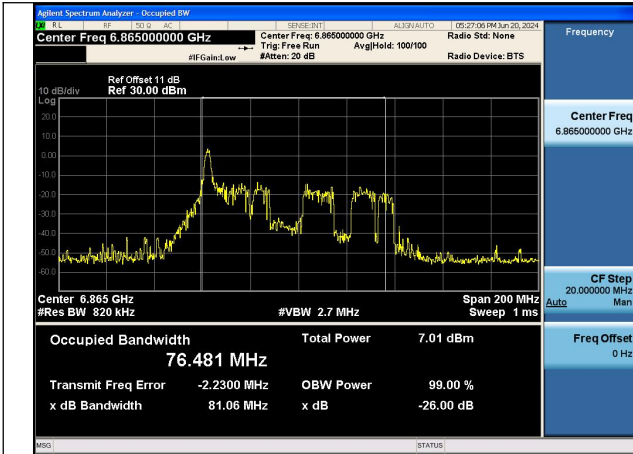

Mode:802.11ax HE40 TONE:26T Frequency:6565MHz
Ant:Chain1

Mode:802.11ax HE40 TONE:26T Frequency:6685MHz
Ant:Chain1

Mode:802.11ax HE40 TONE:26T Frequency:6845MHz
Ant:Chain1

Test Mode: 802.11ax HE80 TONE:26T

Mode:802.11ax HE80 TONE:26T Frequency:6545MHz
Ant:Chain0

Mode:802.11ax HE80 TONE:26T Frequency:6705MHz
Ant:Chain0

Mode:802.11ax HE80 TONE:26T Frequency:6865MHz
Ant:Chain0

Mode:802.11ax HE80 TONE:26T Frequency:6545MHz
Ant:Chain1