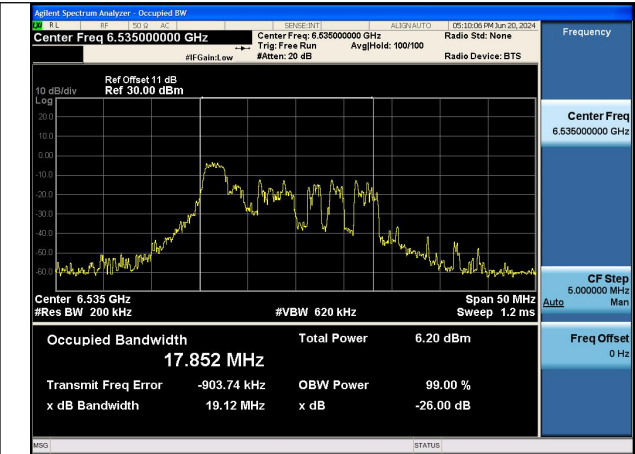

Mode:802.11ax HE20 TONE:26T Frequency:6875MHz
Ant:Chain0

Mode:802.11ax HE20 TONE:26T Frequency:6535MHz
Ant:Chain1

Mode:802.11ax HE20 TONE:26T Frequency:6695MHz
Ant:Chain1

Mode:802.11ax HE20 TONE:26T Frequency:6875MHz
Ant:Chain1

Test Mode: 802.11ax HE40 TONE:26T

Mode:802.11ax HE40 TONE:26T Frequency:6565MHz
Ant:Chain0

Mode:802.11ax HE40 TONE:26T Frequency:6685MHz
Ant:Chain0

Mode:802.11ax HE40 TONE:26T Frequency:6845MHz
Ant:Chain0