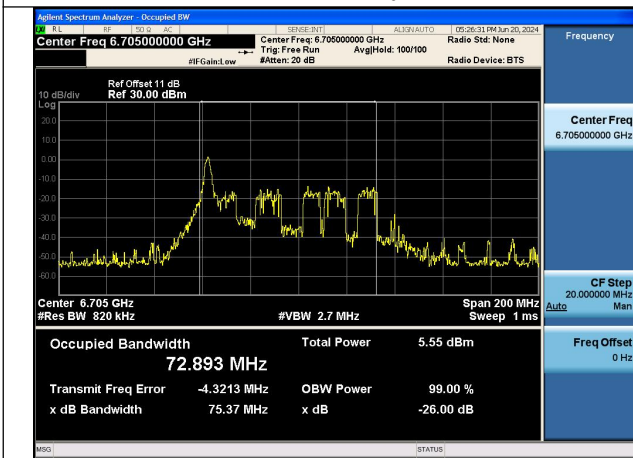

Mode:802.11ax HE80 TONE:26T Frequency:6545MHz
Ant:Chain0

Mode:802.11ax HE80 TONE:26T Frequency:6705MHz
Ant:Chain0

Mode:802.11ax HE80 TONE:26T Frequency:6865MHz
Ant:Chain0

Mode:802.11ax HE80 TONE:26T Frequency:6545MHz
Ant:Chain1

Mode:802.11ax HE80 TONE:26T Frequency:6705MHz
Ant:Chain1

Mode:802.11ax HE80 TONE:26T Frequency:6865MHz
Ant:Chain1

Test Mode: 802.11ax HE160 TONE:26T

Mode:802.11ax HE160 TONE:26T
Frequency:6665MHz Ant:Chain0