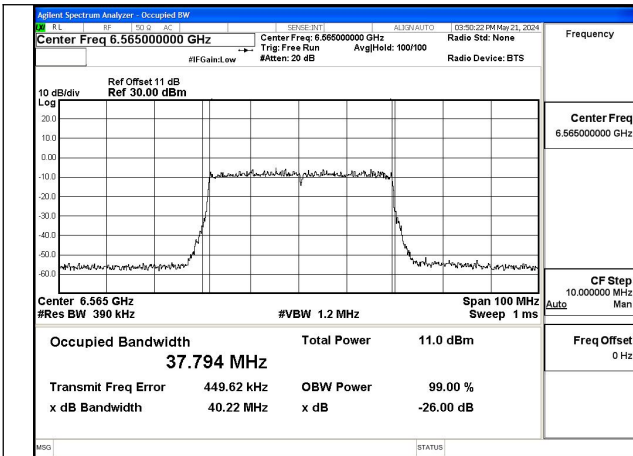

Mode:802.11ax HE40 Frequency:6565MHz Ant:Chain0