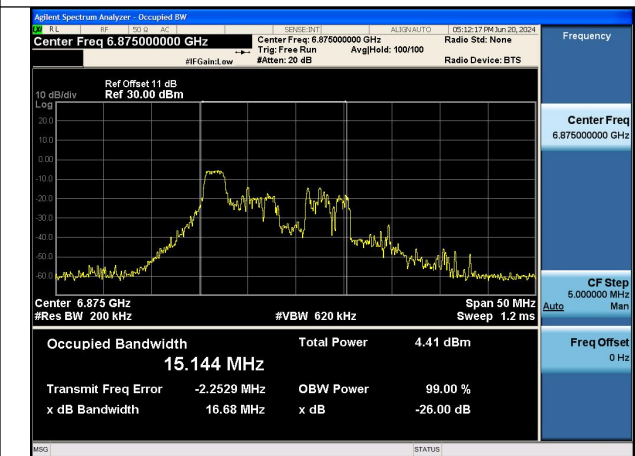

Mode:802.11ax HE20 TONE:26T Frequency:6875MHz
Ant:Chain0

Mode:802.11ax HE20 TONE:26T Frequency:6535MHz
Ant:Chain1

Mode:802.11ax HE20 TONE:26T Frequency:6695MHz
Ant:Chain1

Mode:802.11ax HE20 TONE:26T Frequency:6875MHz
Ant:Chain1

Test Mode: 802.11ax HE40 TONE:26T

Mode:802.11ax HE40 TONE:26T Frequency:6565MHz
Ant:Chain0

Mode:802.11ax HE40 TONE:26T Frequency:6685MHz
Ant:Chain0

Mode:802.11ax HE40 TONE:26T Frequency:6845MHz
Ant:Chain0