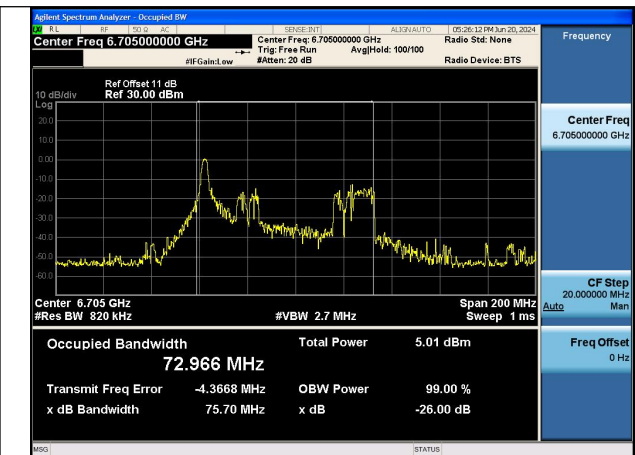

Mode:802.11ax HE40 TONE:26T Frequency:6565MHz
Ant:Chain1

Mode:802.11ax HE40 TONE:26T Frequency:6685MHz
Ant:Chain1

Mode:802.11ax HE40 TONE:26T Frequency:6845MHz
Ant:Chain1

Test Mode: 802.11ax HE80 TONE:26T

Mode:802.11ax HE80 TONE:26T Frequency:6545MHz
Ant:Chain0

Mode:802.11ax HE80 TONE:26T Frequency:6705MHz
Ant:Chain0

Mode:802.11ax HE80 TONE:26T Frequency:6865MHz
Ant:Chain0

Mode:802.11ax HE80 TONE:26T Frequency:6545MHz
Ant:Chain1