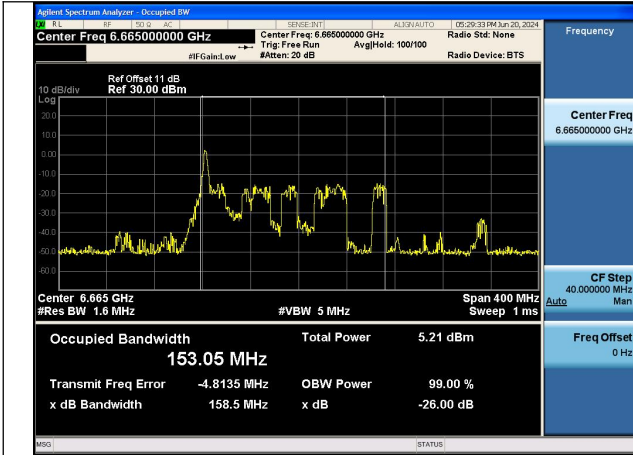

Mode:802.11ax HE80 TONE:26T Frequency:6545MHz
Ant:Chain0

Mode:802.11ax HE80 TONE:26T Frequency:6705MHz
Ant:Chain0

Mode:802.11ax HE80 TONE:26T Frequency:6865MHz
Ant:Chain0

Mode:802.11ax HE80 TONE:26T Frequency:6545MHz
Ant:Chain1

Mode:802.11ax HE80 TONE:26T Frequency:6705MHz
Ant:Chain1

Mode:802.11ax HE80 TONE:26T Frequency:6865MHz
Ant:Chain1

Test Mode: 802.11ax HE160 TONE:26T

Mode:802.11ax HE160 TONE:26T
Frequency:6665MHz Ant:Chain0