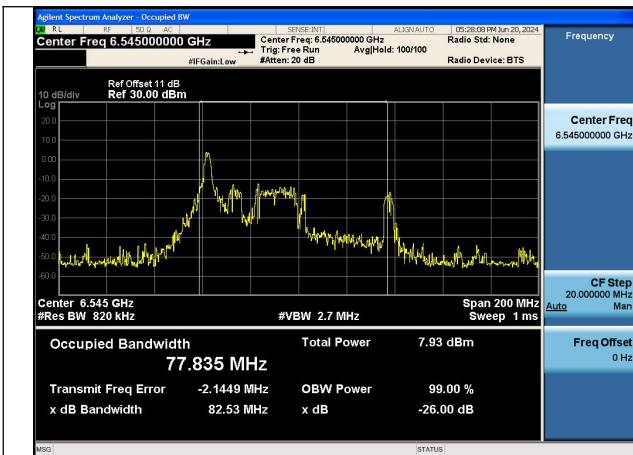

Mode:802.11ax HE40 TONE:26T Frequency:6565MHz
Ant:Chain1

Mode:802.11ax HE40 TONE:26T Frequency:6685MHz
Ant:Chain1

Mode:802.11ax HE40 TONE:26T Frequency:6845MHz
Ant:Chain1

Test Mode: 802.11ax HE80 TONE:26T

Mode:802.11ax HE80 TONE:26T Frequency:6545MHz
Ant:Chain0

Mode:802.11ax HE80 TONE:26T Frequency:6705MHz
Ant:Chain0

Mode:802.11ax HE80 TONE:26T Frequency:6865MHz
Ant:Chain0

Mode:802.11ax HE80 TONE:26T Frequency:6545MHz
Ant:Chain1