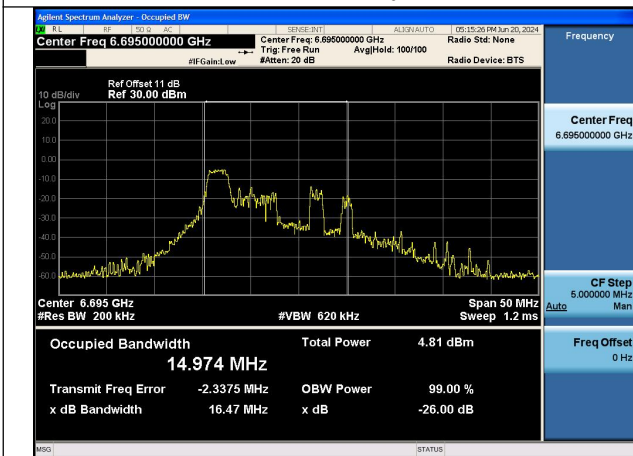

Mode:802.11ax HE20 TONE:26T Frequency:6875MHz
Ant:Chain0

Mode:802.11ax HE20 TONE:26T Frequency:6535MHz
Ant:Chain1

Mode:802.11ax HE20 TONE:26T Frequency:6695MHz
Ant:Chain1

Mode:802.11ax HE20 TONE:26T Frequency:6875MHz
Ant:Chain1

Test Mode: 802.11ax HE40 TONE:26T

Mode:802.11ax HE40 TONE:26T Frequency:6565MHz
Ant:Chain0

Mode:802.11ax HE40 TONE:26T Frequency:6685MHz
Ant:Chain0

Mode:802.11ax HE40 TONE:26T Frequency:6845MHz
Ant:Chain0