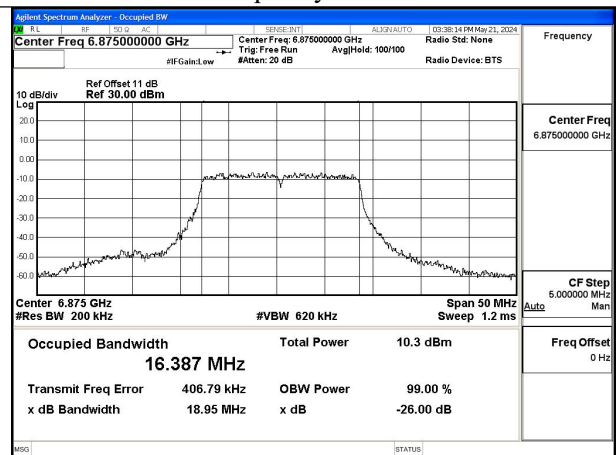

Test Mode	Tones	Antenna	Occupied Bandwidth (MHz)		
			6665MHz	---	6825MHz
802.11ax HE160	26T	Chain0	153.050	---	129.146
802.11ax HE160	26T	Chain1	159.651	---	137.920

NOTE: For 802.11ax, The worst case is Full RU, so it just shows the worst test plots in the report.

Test Mode: 802.11a

Mode:802.11a Frequency:6535MHz Ant:Chain0

Mode:802.11a Frequency:6695MHz Ant:Chain0

Mode:802.11a Frequency:6875MHz Ant:Chain0

Mode:802.11a Frequency:6535MHz Ant:Chain1

Mode:802.11a Frequency:6695MHz Ant:Chain1