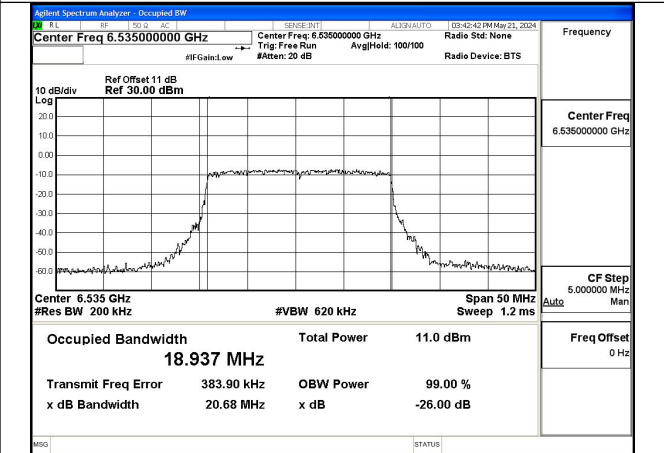

Mode:802.11ax HE20 Frequency:6535MHz Ant:Chain1