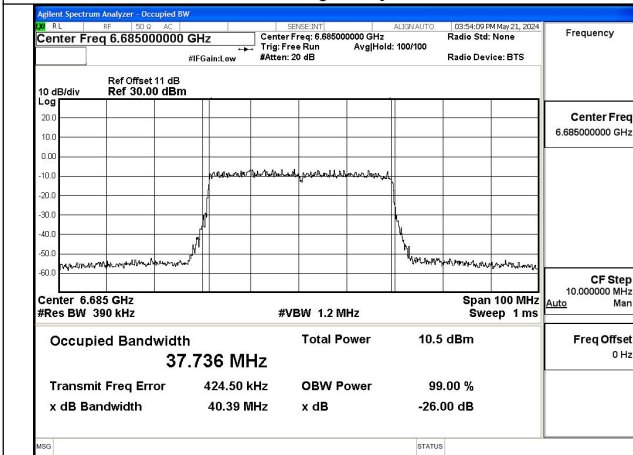

Mode:802.11ax HE40 Frequency:6685MHz Ant:Chain1