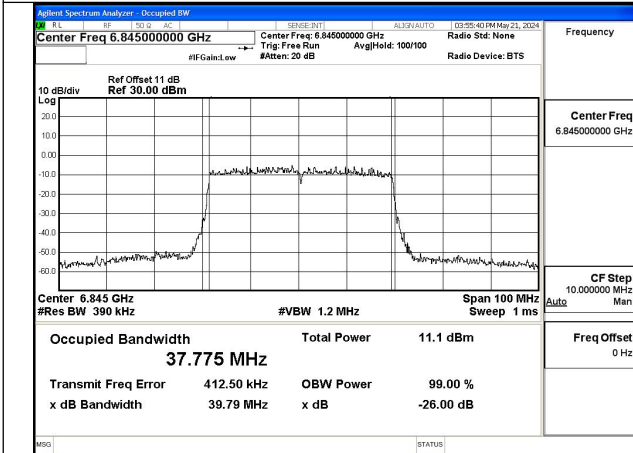

Mode:802.11ax HE20 Frequency:6695MHz Ant:Chain1

Mode:802.11ax HE20 Frequency:6875MHz Ant:Chain1

Test Mode: 802.11ax HE40

Mode:802.11ax HE40 Frequency:6565MHz Ant:Chain0

Mode:802.11ax HE40 Frequency:6685MHz Ant:Chain0