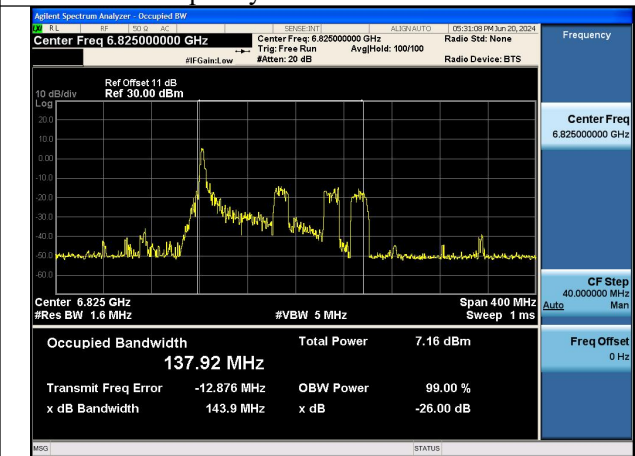

Mode:802.11ax HE80 TONE:26T Frequency:6705MHz
Ant:Chain1

Mode:802.11ax HE80 TONE:26T Frequency:6865MHz
Ant:Chain1

Test Mode: 802.11ax HE160 TONE:26T

Mode:802.11ax HE160 TONE:26T
Frequency:6665MHz Ant:Chain0

Mode:802.11ax HE160 TONE:26T
Frequency:6825MHz Ant:Chain0

Mode:802.11ax HE160 TONE:26T
Frequency:6665MHz Ant:Chain1

Mode:802.11ax HE160 TONE:26T
Frequency:6825MHz Ant:Chain1

Occupied Bandwidth

Test Mode	Antenna	Occupied Bandwidth (MHz)		
		6535MHz	6695MHz	6875MHz
802.11a	Chain0	16.381	16.408	16.427
802.11a	Chain1	16.368	16.372	16.387
802.11ax HE20	Chain0	18.914	18.932	18.958
802.11ax HE20	Chain1	18.937	18.922	18.921