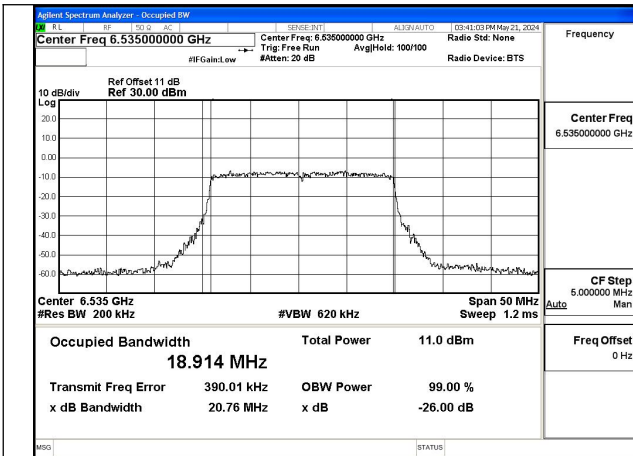

Mode:802.11ax HE20 Frequency:6535MHz Ant:Chain0