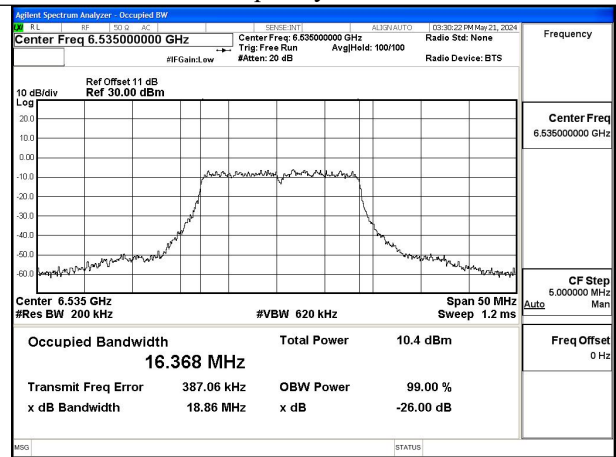

Mode:802.11a Frequency:6535MHz Ant:Chain1