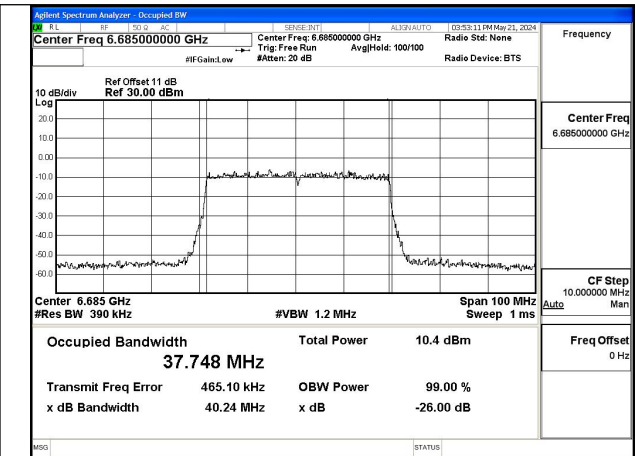

Mode:802.11ax HE40 Frequency:6685MHz Ant:Chain0