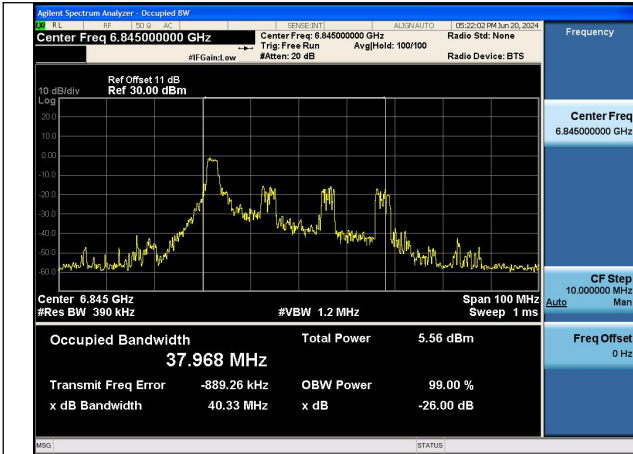

Mode:802.11ax HE20 TONE:26T Frequency:6875MHz
Ant:Chain0

Mode:802.11ax HE20 TONE:26T Frequency:6535MHz
Ant:Chain1

Mode:802.11ax HE20 TONE:26T Frequency:6695MHz
Ant:Chain1

Mode:802.11ax HE20 TONE:26T Frequency:6875MHz
Ant:Chain1

Test Mode: 802.11ax HE40 TONE:26T

Mode:802.11ax HE40 TONE:26T Frequency:6565MHz
Ant:Chain0

Mode:802.11ax HE40 TONE:26T Frequency:6685MHz
Ant:Chain0

Mode:802.11ax HE40 TONE:26T Frequency:6845MHz
Ant:Chain0