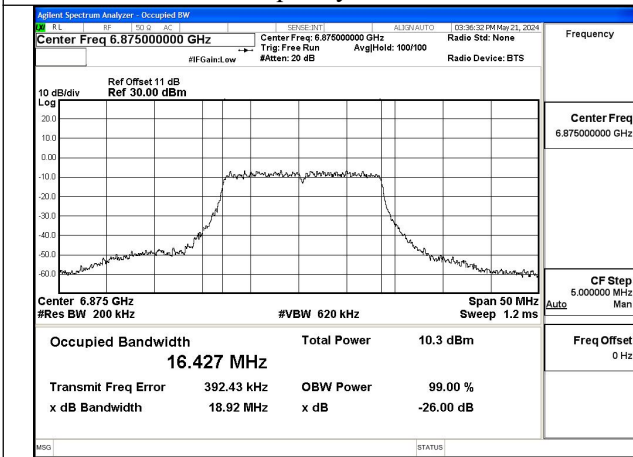

Mode:802.11a Frequency:6875MHz Ant:Chain0