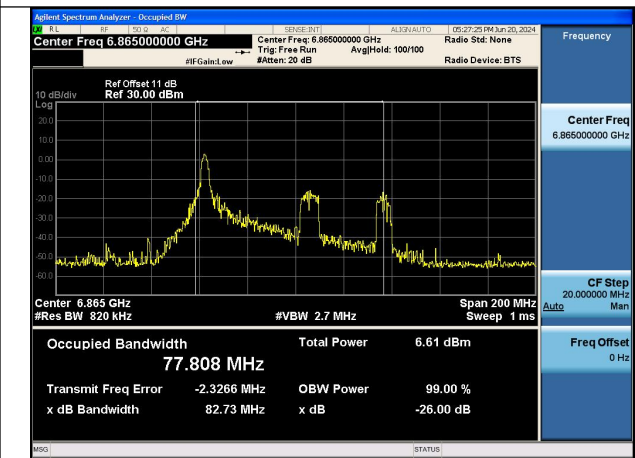

Mode:802.11ax HE80 TONE:26T Frequency:6545MHz
Ant:Chain0

Mode:802.11ax HE80 TONE:26T Frequency:6705MHz
Ant:Chain0

Mode:802.11ax HE80 TONE:26T Frequency:6865MHz
Ant:Chain0

Mode:802.11ax HE80 TONE:26T Frequency:6545MHz
Ant:Chain1

Mode:802.11ax HE80 TONE:26T Frequency:6705MHz
Ant:Chain1

Mode:802.11ax HE80 TONE:26T Frequency:6865MHz
Ant:Chain1

Test Mode: 802.11ax HE160 TONE:26T

Mode:802.11ax HE160 TONE:26T
Frequency:6665MHz Ant:Chain0