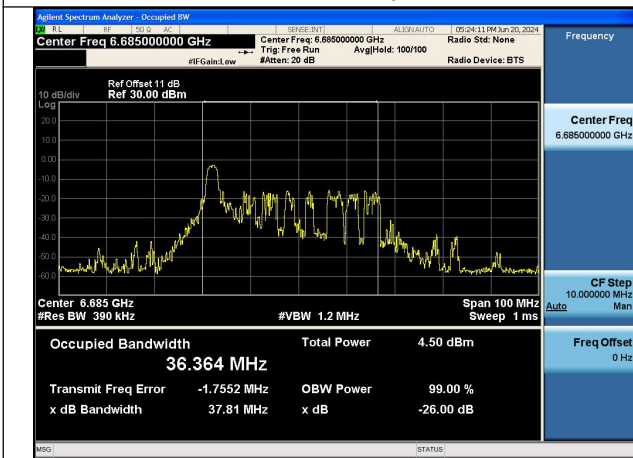

Test Mode: 802.11ax HE40 TONE:26T

Mode:802.11ax HE40 TONE:26T Frequency:6565MHz
Ant:Chain0

Mode:802.11ax HE40 TONE:26T Frequency:6685MHz
Ant:Chain0

Mode:802.11ax HE40 TONE:26T Frequency:6845MHz
Ant:Chain0

Mode:802.11ax HE40 TONE:26T Frequency:6565MHz
Ant:Chain1

Mode:802.11ax HE40 TONE:26T Frequency:6685MHz
Ant:Chain1

Mode:802.11ax HE40 TONE:26T Frequency:6845MHz
Ant:Chain1

Test Mode: 802.11ax HE80 TONE:26T