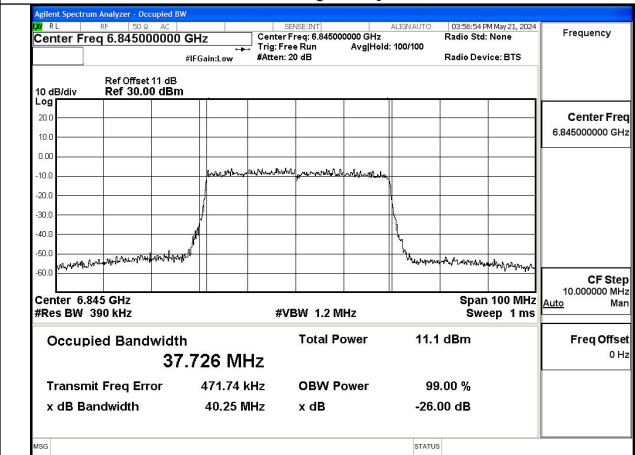

Mode:802.11ax HE40 Frequency:6845MHz Ant:Chain1

Test Mode: 802.11ax HE80