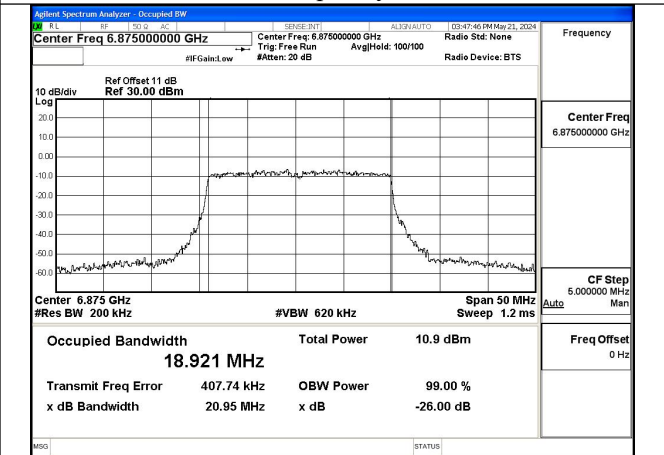

Mode:802.11a Frequency:6875MHz Ant:Chain1

Mode:802.11ax HE20 Frequency:6535MHz Ant:Chain0

Mode:802.11ax HE20 Frequency:6695MHz Ant:Chain0

Mode:802.11ax HE20 Frequency:6875MHz Ant:Chain0

Mode:802.11ax HE20 Frequency:6535MHz Ant:Chain1