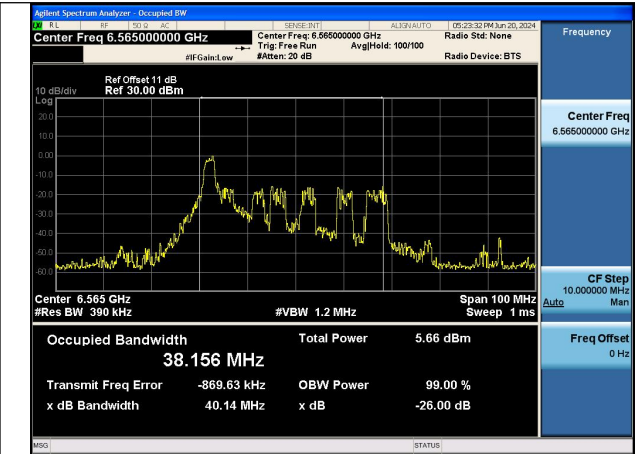

Test Mode: 802.11ax HE40 TONE:26T

Mode:802.11ax HE40 TONE:26T Frequency:6565MHz
Ant:Chain0

Mode:802.11ax HE40 TONE:26T Frequency:6685MHz
Ant:Chain0

Mode:802.11ax HE40 TONE:26T Frequency:6845MHz
Ant:Chain0

Mode:802.11ax HE40 TONE:26T Frequency:6565MHz
Ant:Chain1

Mode:802.11ax HE40 TONE:26T Frequency:6685MHz
Ant:Chain1

Mode:802.11ax HE40 TONE:26T Frequency:6845MHz
Ant:Chain1

Test Mode: 802.11ax HE80 TONE:26T

Mode:802.11ax HE80 TONE:26T Frequency:6545MHz
Ant:Chain0

Mode:802.11ax HE80 TONE:26T Frequency:6705MHz
Ant:Chain0

Mode:802.11ax HE80 TONE:26T Frequency:6865MHz
Ant:Chain0

Mode:802.11ax HE80 TONE:26T Frequency:6545MHz
Ant:Chain1