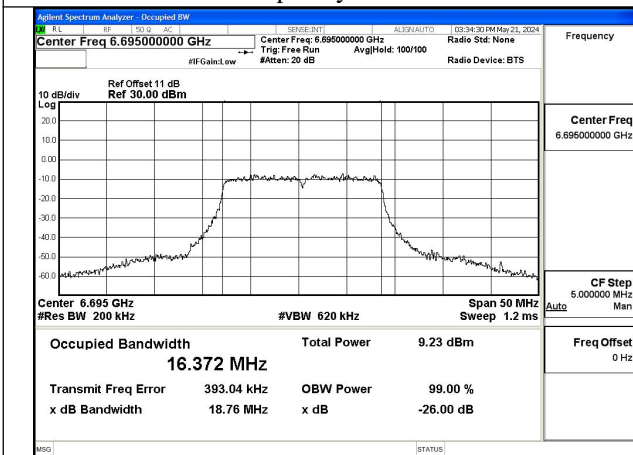

Test Mode: 802.11a

Mode:802.11a Frequency:6535MHz Ant:Chain0

Mode:802.11a Frequency:6695MHz Ant:Chain0

Mode:802.11a Frequency:6875MHz Ant:Chain0

Mode:802.11a Frequency:6535MHz Ant:Chain1

Mode:802.11a Frequency:6695MHz Ant:Chain1