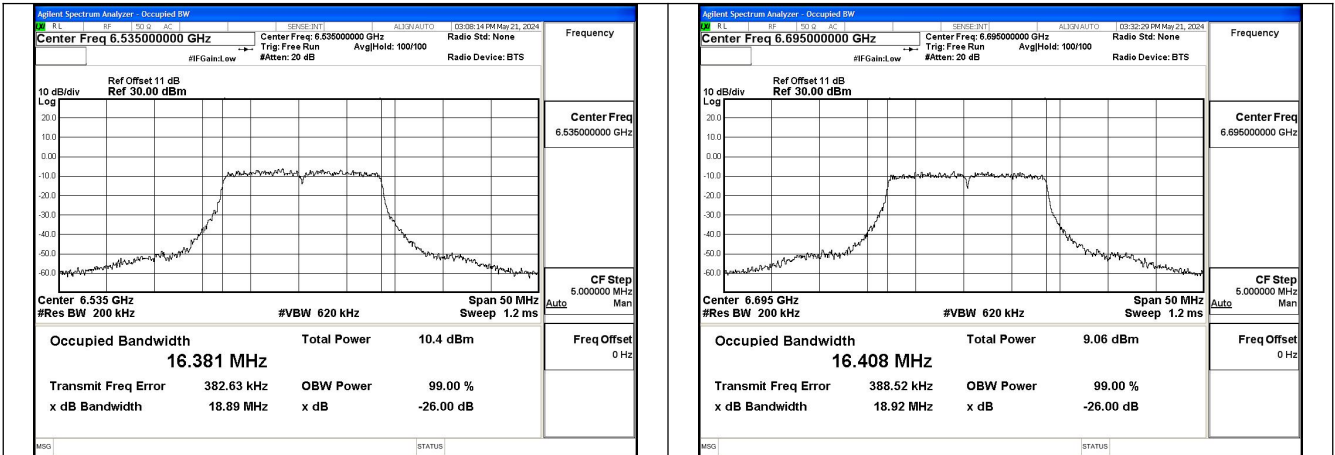

NOTE: For 802.11ax, The worst case is Full RU, so it just shows the worst test plots in the report.

Test Mode: 802.11a

Mode:802.11a Frequency:6535MHz Ant:Chain0

Mode:802.11a Frequency:6695MHz Ant:Chain0