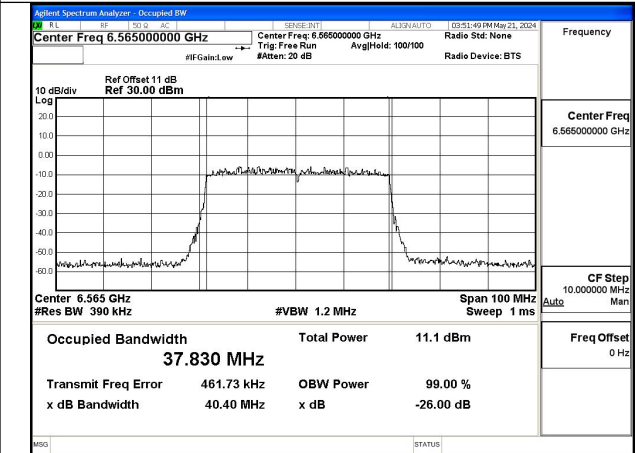

Mode:802.11ax HE40 Frequency:6565MHz Ant:Chain1