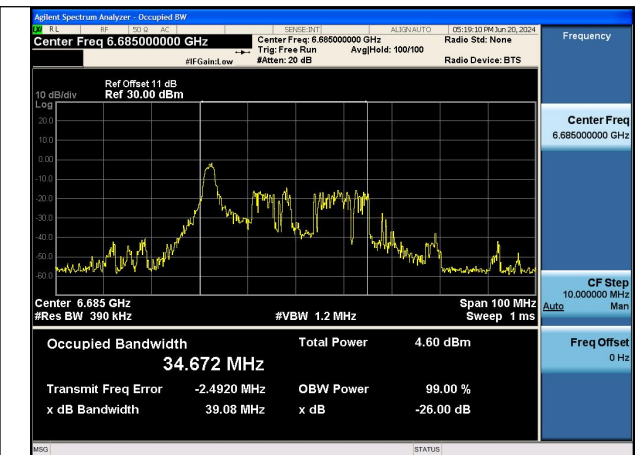

Mode:802.11ax HE40 TONE:26T Frequency:6685MHz
Ant:Chain0