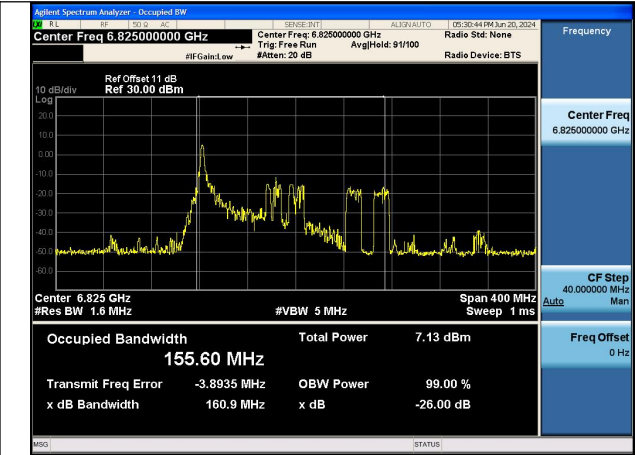

Mode:802.11ax HE80 TONE:26T Frequency:6705MHz
Ant:Chain1

Mode:802.11ax HE80 TONE:26T Frequency:6865MHz
Ant:Chain1

Test Mode: 802.11ax HE160 TONE:26T

Mode:802.11ax HE160 TONE:26T
Frequency:6665MHz Ant:Chain0

Mode:802.11ax HE160 TONE:26T
Frequency:6825MHz Ant:Chain0

Mode:802.11ax HE160 TONE:26T
Frequency:6665MHz Ant:Chain1

Mode:802.11ax HE160 TONE:26T
Frequency:6825MHz Ant:Chain1

Occupied Bandwidth

Test Mode	Antenna	Occupied Bandwidth (MHz)		
		6535MHz	6695MHz	6875MHz
802.11a	Chain0	16.381	16.408	16.427
802.11a	Chain1	16.368	16.372	16.387
802.11ax HE20	Chain0	18.914	18.932	18.958
802.11ax HE20	Chain1	18.937	18.922	18.921