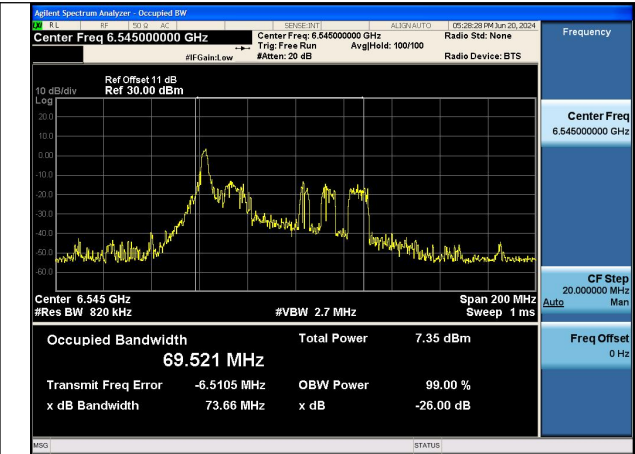

Mode:802.11ax HE40 TONE:26T Frequency:6565MHz
Ant:Chain1

Mode:802.11ax HE40 TONE:26T Frequency:6685MHz
Ant:Chain1

Mode:802.11ax HE40 TONE:26T Frequency:6845MHz
Ant:Chain1

Test Mode: 802.11ax HE80 TONE:26T

Mode:802.11ax HE80 TONE:26T Frequency:6545MHz
Ant:Chain0

Mode:802.11ax HE80 TONE:26T Frequency:6705MHz
Ant:Chain0

Mode:802.11ax HE80 TONE:26T Frequency:6865MHz
Ant:Chain0

Mode:802.11ax HE80 TONE:26T Frequency:6545MHz
Ant:Chain1