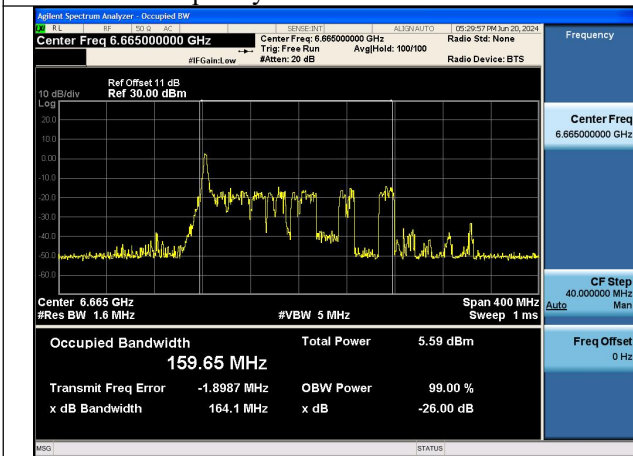

Mode:802.11ax HE80 TONE:26T Frequency:6705MHz
Ant:Chain1

Mode:802.11ax HE80 TONE:26T Frequency:6865MHz
Ant:Chain1

Test Mode: 802.11ax HE160 TONE:26T

Mode:802.11ax HE160 TONE:26T
Frequency:6665MHz Ant:Chain0

Mode:802.11ax HE160 TONE:26T
Frequency:6825MHz Ant:Chain0

Mode:802.11ax HE160 TONE:26T
Frequency:6665MHz Ant:Chain1

Mode:802.11ax HE160 TONE:26T
Frequency:6825MHz Ant:Chain1

Occupied Bandwidth

Test Mode	Antenna	Occupied Bandwidth (MHz)		
		6535MHz	6695MHz	6875MHz
802.11a	Chain0	16.381	16.408	16.427
802.11a	Chain1	16.368	16.372	16.387
802.11ax HE20	Chain0	18.914	18.932	18.958
802.11ax HE20	Chain1	18.937	18.922	18.921