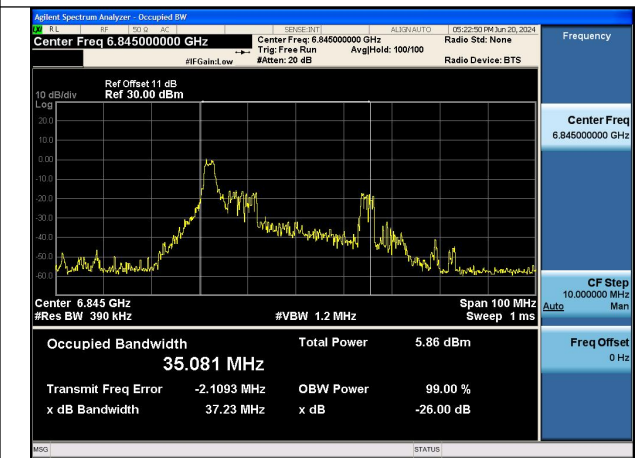

Test Mode: 802.11ax HE40 TONE:26T

Mode:802.11ax HE40 TONE:26T Frequency:6565MHz
Ant:Chain0

Mode:802.11ax HE40 TONE:26T Frequency:6685MHz
Ant:Chain0

Mode:802.11ax HE40 TONE:26T Frequency:6845MHz
Ant:Chain0

Mode:802.11ax HE40 TONE:26T Frequency:6565MHz
Ant:Chain1

Mode:802.11ax HE40 TONE:26T Frequency:6685MHz
Ant:Chain1

Mode:802.11ax HE40 TONE:26T Frequency:6845MHz
Ant:Chain1

Test Mode: 802.11ax HE80 TONE:26T