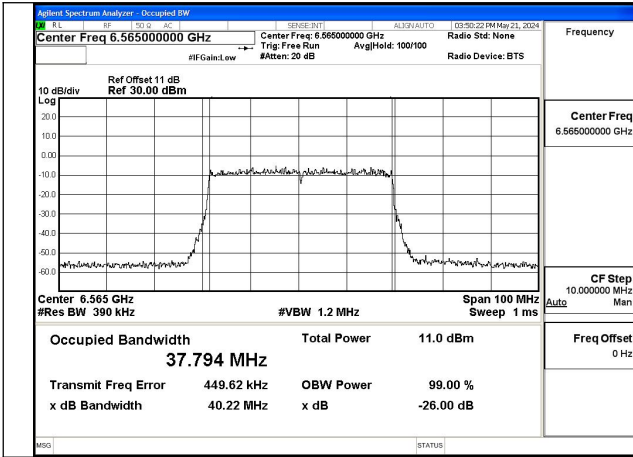

Mode:802.11ax HE40 Frequency:6565MHz Ant:Chain0