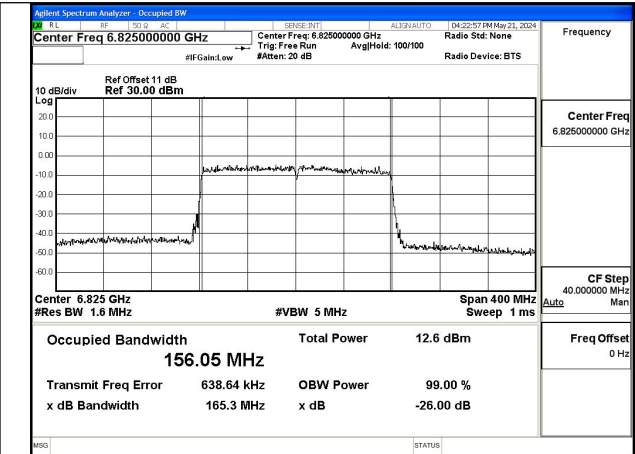

Mode:802.11ax HE160 Frequency:6825MHz
Ant:Chain0