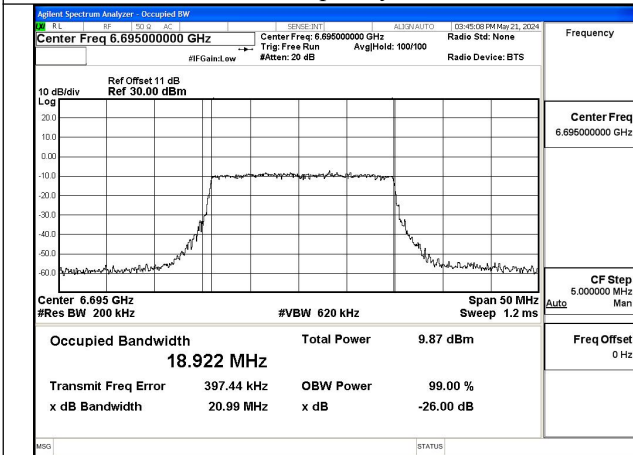

Mode:802.11a Frequency:6875MHz Ant:Chain1

Mode:802.11ax HE20 Frequency:6535MHz Ant:Chain0

Mode:802.11ax HE20 Frequency:6695MHz Ant:Chain0

Mode:802.11ax HE20 Frequency:6875MHz Ant:Chain0

Mode:802.11ax HE20 Frequency:6535MHz Ant:Chain1