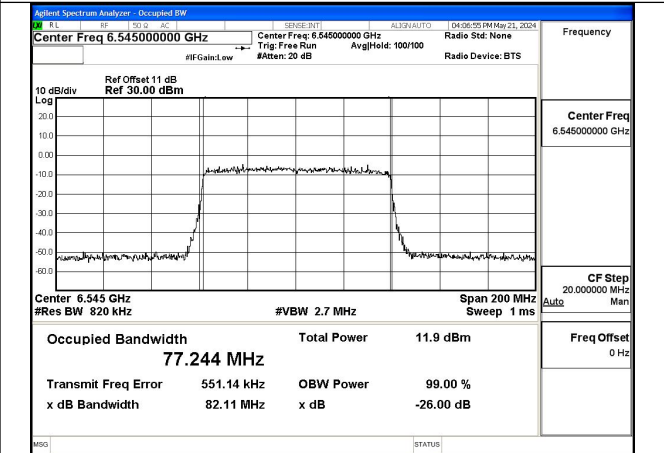

Mode:802.11ax HE80 Frequency:6545MHz Ant:Chain1