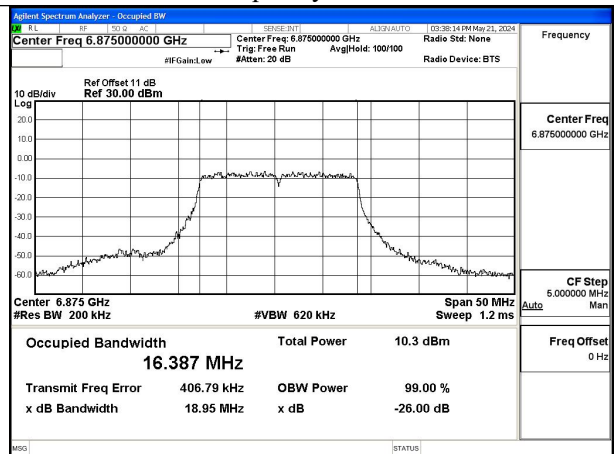

Test Mode: 802.11a

Mode:802.11a Frequency:6535MHz Ant:Chain0

Mode:802.11a Frequency:6695MHz Ant:Chain0

Mode:802.11a Frequency:6875MHz Ant:Chain0

Mode:802.11a Frequency:6535MHz Ant:Chain1

Mode:802.11a Frequency:6695MHz Ant:Chain1