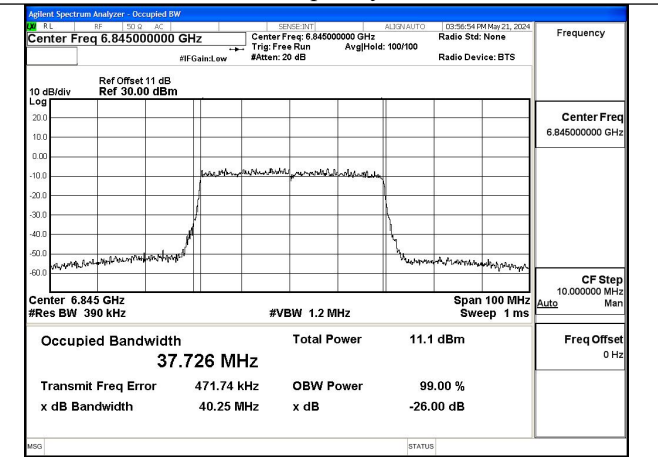

Mode:802.11ax HE40 Frequency:6845MHz Ant:Chain1

Test Mode: 802.11ax HE80