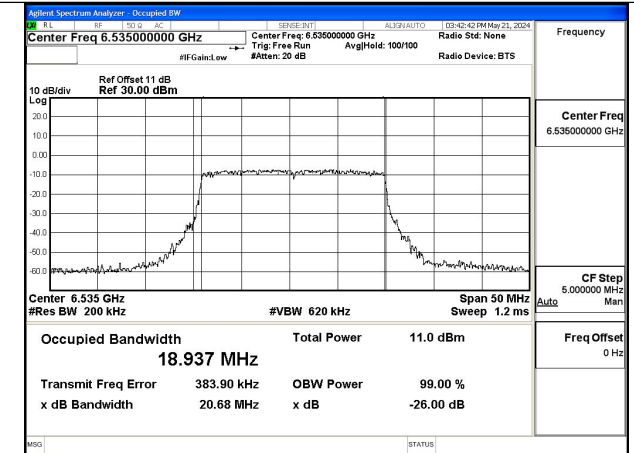

Mode:802.11ax HE20 Frequency:6535MHz Ant:Chain1