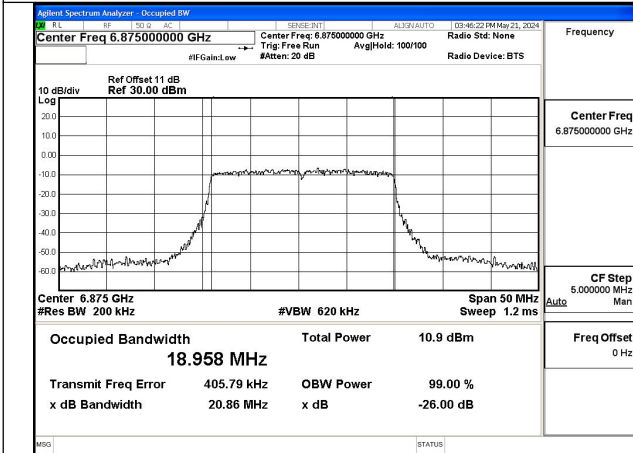

Mode:802.11ax HE20 Frequency:6875MHz Ant:Chain0