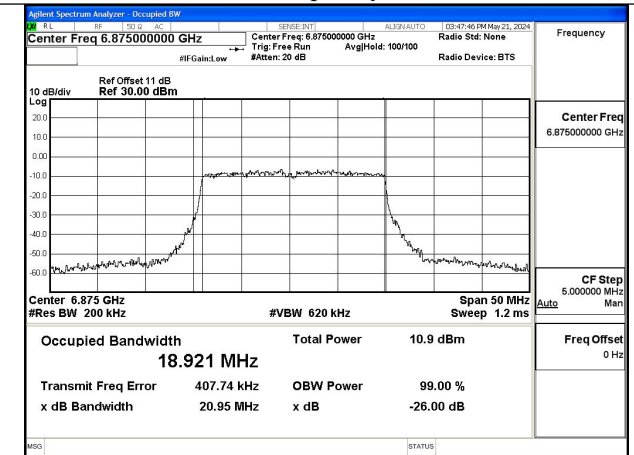

Mode:802.11a Frequency:6875MHz Ant:Chain1

Mode:802.11ax HE20 Frequency:6535MHz Ant:Chain0

Mode:802.11ax HE20 Frequency:6695MHz Ant:Chain0

Mode:802.11ax HE20 Frequency:6875MHz Ant:Chain0

Mode:802.11ax HE20 Frequency:6535MHz Ant:Chain1