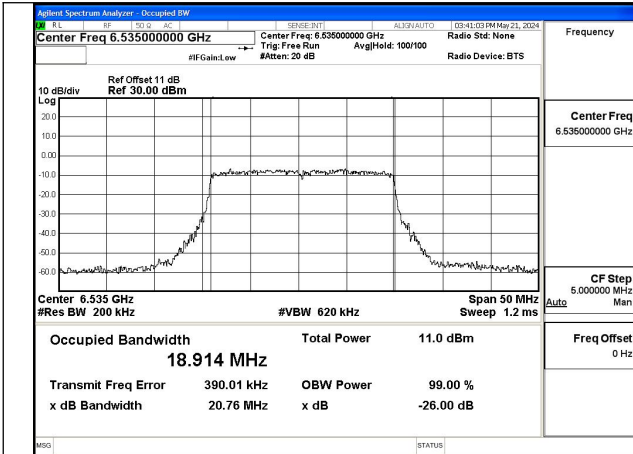

Mode:802.11ax HE20 Frequency:6535MHz Ant:Chain0