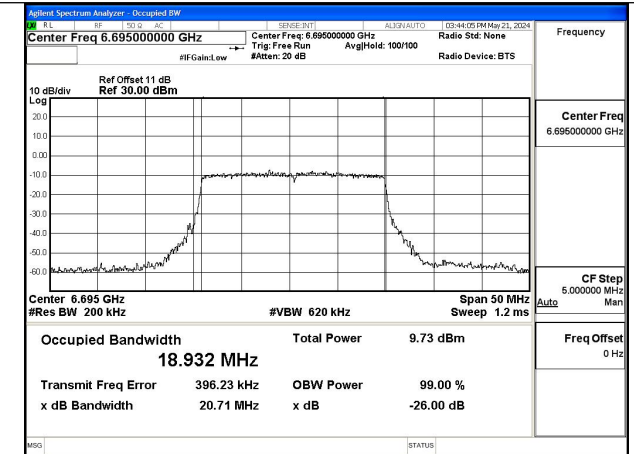

Mode:802.11ax HE20 Frequency:6695MHz Ant:Chain0