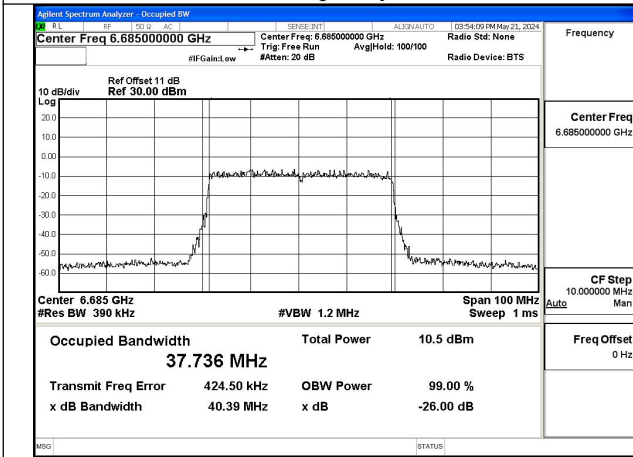

Mode:802.11ax HE40 Frequency:6685MHz Ant:Chain1

Test Mode: 802.11ax HE80