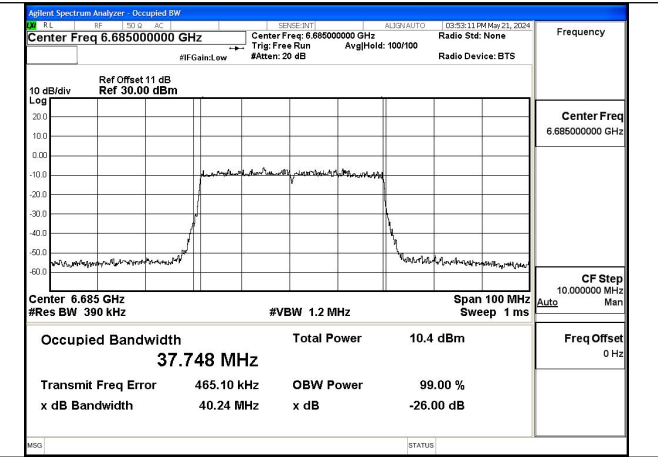

Mode:802.11ax HE40 Frequency:6685MHz Ant:Chain0