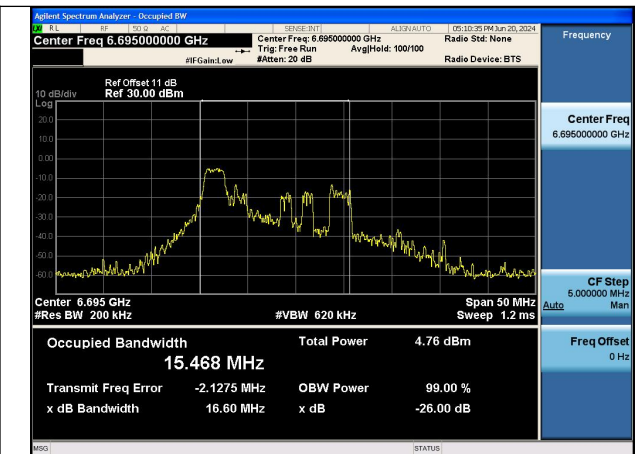

Mode:802.11ax HE80 Frequency:6865MHz Ant:Chain1

Test Mode: 802.11ax HE160

Mode:802.11ax HE160 Frequency:6665MHz
Ant:Chain0

Mode:802.11ax HE160 Frequency:6825MHz
Ant:Chain0

Mode:802.11ax HE160 Frequency:6665MHz
Ant:Chain1

Mode:802.11ax HE160 Frequency:6825MHz
Ant:Chain1

Test Mode: 802.11ax HE20 TONE:26T

Mode:802.11ax HE20 TONE:26T Frequency:6535MHz
Ant:Chain0

Mode:802.11ax HE20 TONE:26T Frequency:6695MHz
Ant:Chain0