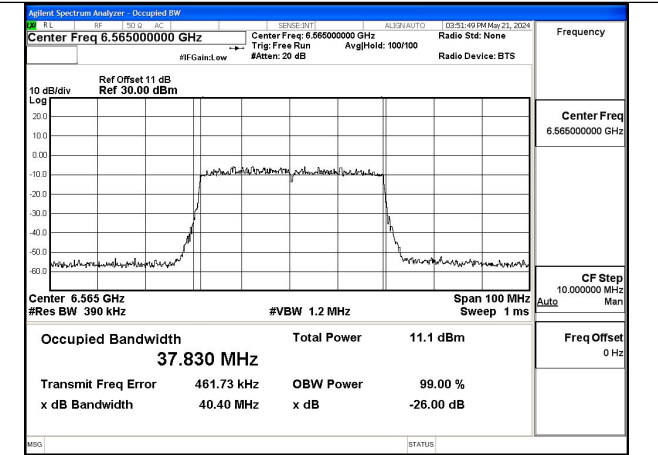

Mode:802.11ax HE20 Frequency:6695MHz Ant:Chain1

Mode:802.11ax HE20 Frequency:6875MHz Ant:Chain1

Test Mode: 802.11ax HE40

Mode:802.11ax HE40 Frequency:6565MHz Ant:Chain0

Mode:802.11ax HE40 Frequency:6685MHz Ant:Chain0