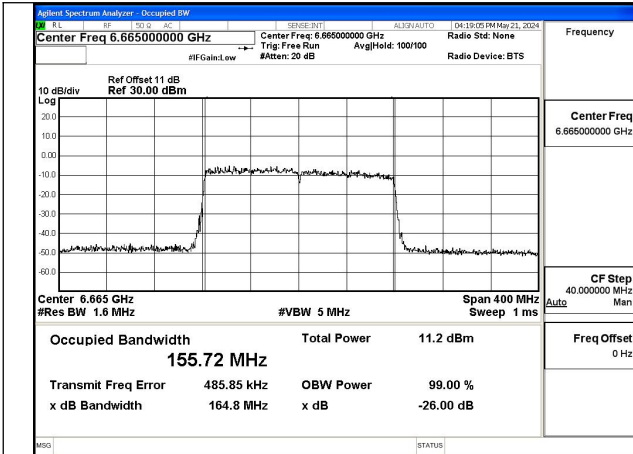

Mode:802.11ax HE160 Frequency:6665MHz
Ant:Chain0