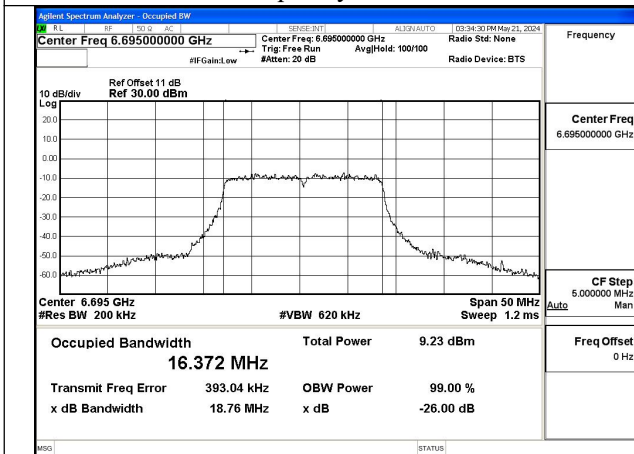

Test Mode: 802.11a

Mode:802.11a Frequency:6535MHz Ant:Chain0

Mode:802.11a Frequency:6695MHz Ant:Chain0

Mode:802.11a Frequency:6875MHz Ant:Chain0

Mode:802.11a Frequency:6535MHz Ant:Chain1

Mode:802.11a Frequency:6695MHz Ant:Chain1