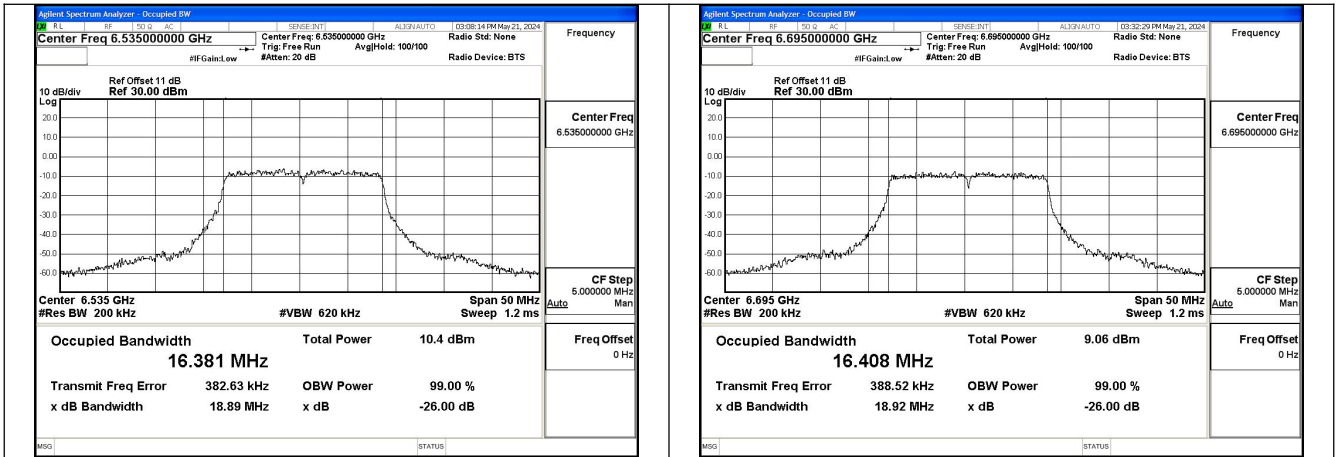

802.11ax HE160	26T	Chain0	158.460	---	134.090
802.11ax HE160	26T	Chain1	164.060	---	143.933

NOTE: For 802.11ax, The worst case is RU26, so it just shows the worst test plots in the report.

Test Mode: 802.11a

Mode:802.11a Frequency:6535MHz Ant:Chain0

Mode:802.11a Frequency:6695MHz Ant:Chain0