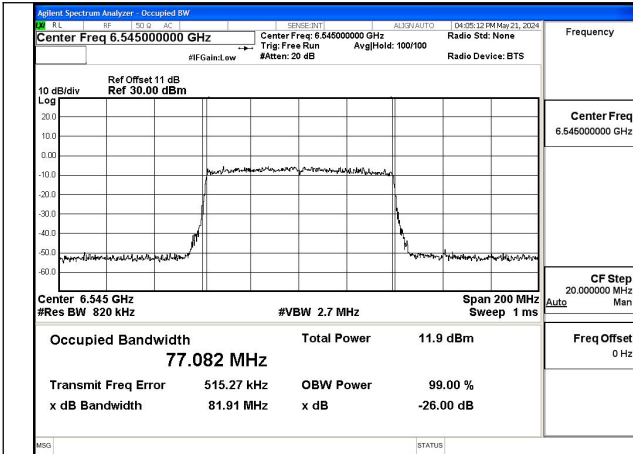

Mode:802.11ax HE40 Frequency:6845MHz Ant:Chain0

Mode:802.11ax HE40 Frequency:6565MHz Ant:Chain1

Mode:802.11ax HE40 Frequency:6685MHz Ant:Chain1

Mode:802.11ax HE40 Frequency:6845MHz Ant:Chain1

Test Mode: 802.11ax HE80