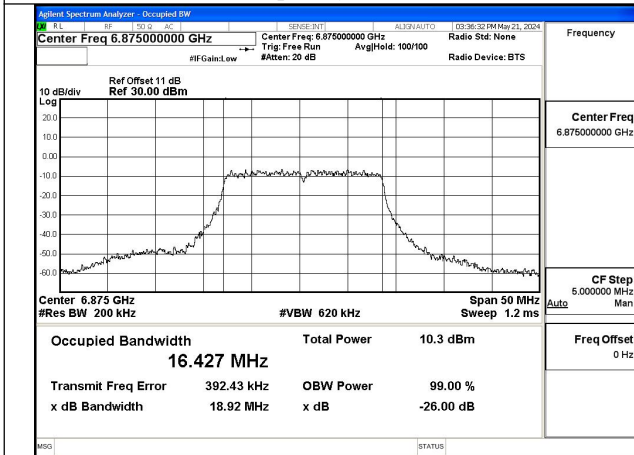

Mode:802.11a Frequency:6875MHz Ant:Chain0