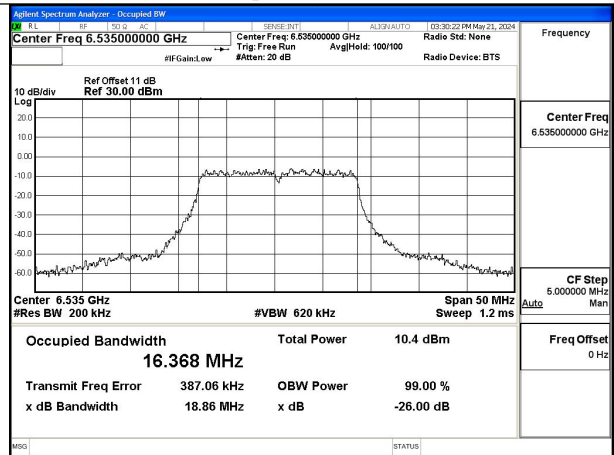

Test Mode: 802.11a

Mode:802.11a Frequency:6535MHz Ant:Chain0

Mode:802.11a Frequency:6695MHz Ant:Chain0

Mode:802.11a Frequency:6875MHz Ant:Chain0

Mode:802.11a Frequency:6535MHz Ant:Chain1

Mode:802.11a Frequency:6695MHz Ant:Chain1