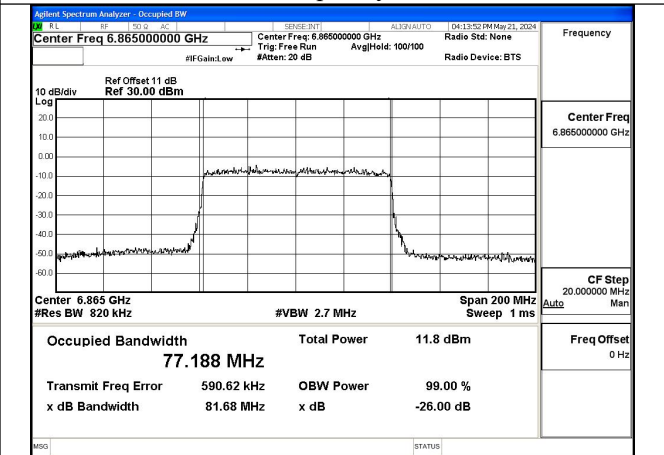

Mode:802.11ax HE80 Frequency:6865MHz Ant:Chain1

Test Mode: 802.11ax HE160