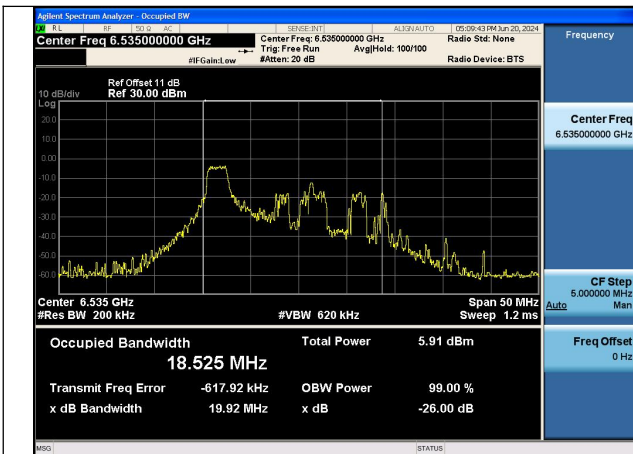

Mode:802.11ax HE80 Frequency:6865MHz Ant:Chain1

Test Mode: 802.11ax HE160

Mode:802.11ax HE160 Frequency:6665MHz
Ant:Chain0

Mode:802.11ax HE160 Frequency:6825MHz
Ant:Chain0

Mode:802.11ax HE160 Frequency:6665MHz
Ant:Chain1

Mode:802.11ax HE160 Frequency:6825MHz
Ant:Chain1

Test Mode: 802.11ax HE20 TONE:26T

Mode:802.11ax HE20 TONE:26T Frequency:6535MHz
Ant:Chain0

Mode:802.11ax HE20 TONE:26T Frequency:6695MHz
Ant:Chain0