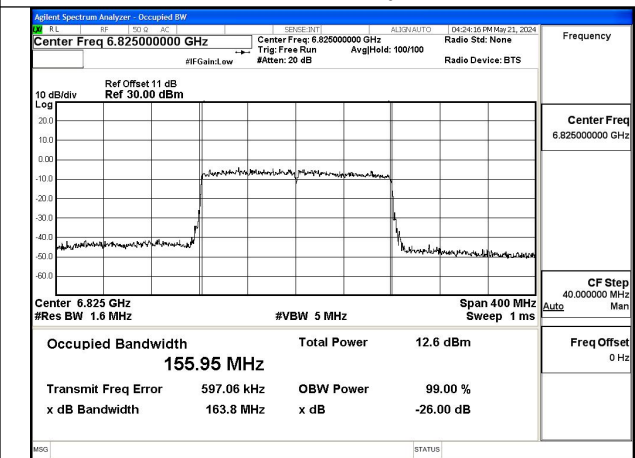

Mode:802.11ax HE80 Frequency:6865MHz Ant:Chain1

Test Mode: 802.11ax HE160

Mode:802.11ax HE160 Frequency:6665MHz
Ant:Chain0

Mode:802.11ax HE160 Frequency:6825MHz
Ant:Chain0

Mode:802.11ax HE160 Frequency:6665MHz
Ant:Chain1