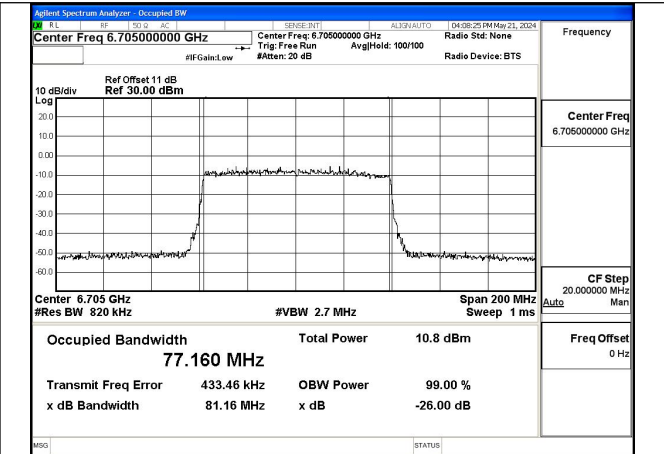

Mode:802.11ax HE40 Frequency:6845MHz Ant:Chain0

Mode:802.11ax HE40 Frequency:6565MHz Ant:Chain1

Mode:802.11ax HE40 Frequency:6685MHz Ant:Chain1

Mode:802.11ax HE40 Frequency:6845MHz Ant:Chain1

Test Mode: 802.11ax HE80