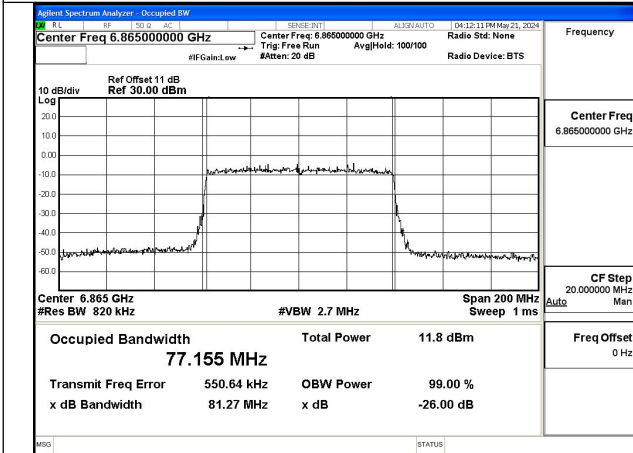

Mode:802.11ax HE80 Frequency:6865MHz Ant:Chain0