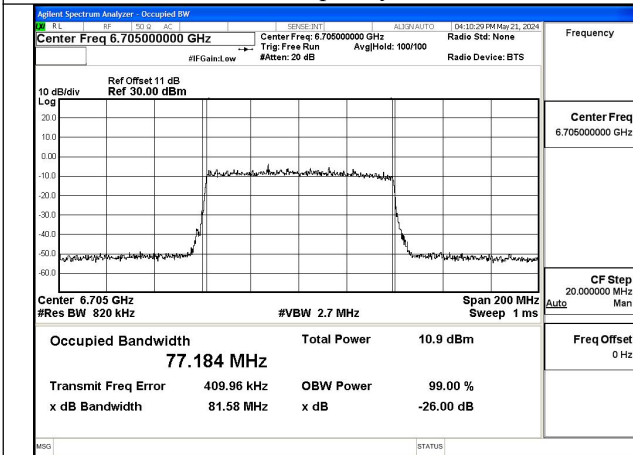

Mode:802.11ax HE80 Frequency:6705MHz Ant:Chain1

Test Mode: 802.11ax HE160