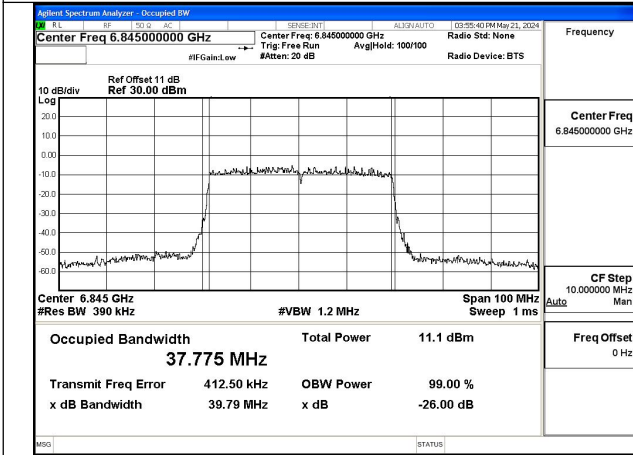

Mode:802.11ax HE20 Frequency:6695MHz Ant:Chain1

Mode:802.11ax HE20 Frequency:6875MHz Ant:Chain1

Test Mode: 802.11ax HE40

Mode:802.11ax HE40 Frequency:6565MHz Ant:Chain0

Mode:802.11ax HE40 Frequency:6685MHz Ant:Chain0