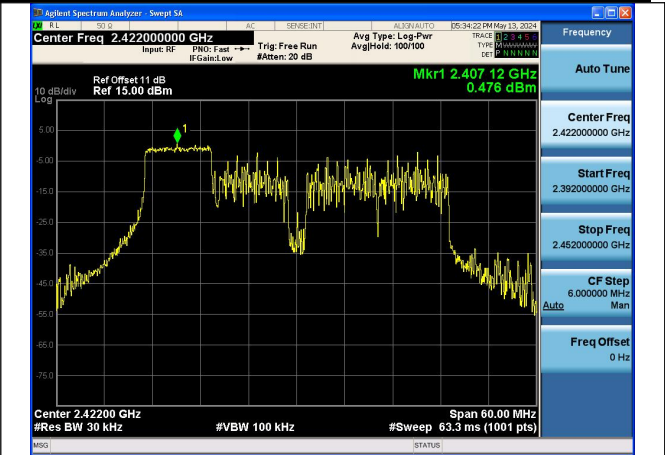

Mode:802.11ax HE40 Tone:106T Frequency:2422MHz
Ant:Chain1