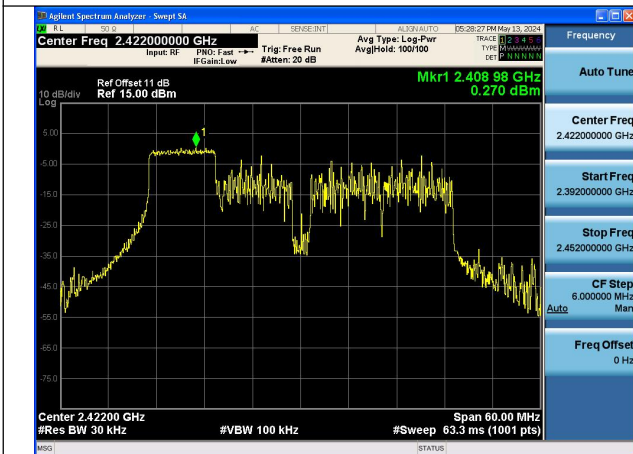

Mode:802.11ax HE40 Tone:106T Frequency:2422MHz
Ant:Chain0