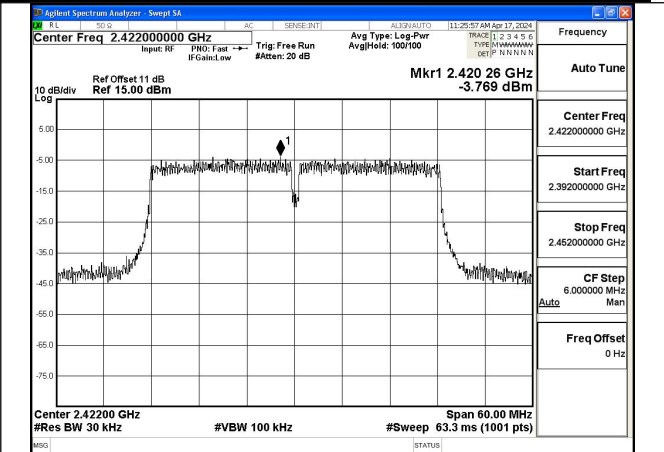

Mode:802.11n HT40 Frequency:2422MHz Ant:Chain1