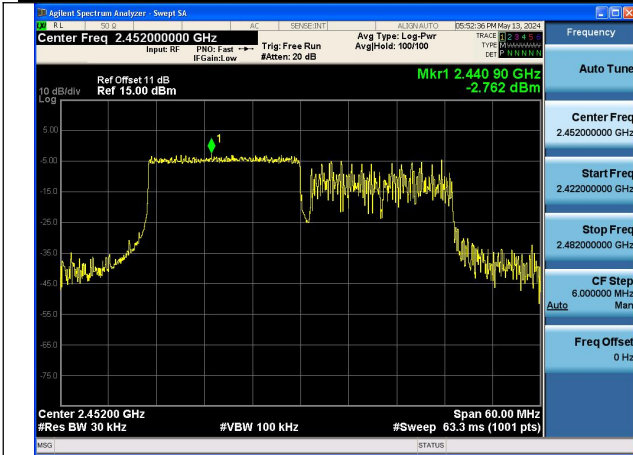

Mode:802.11ax HE40 Tone:106T Frequency:2452MHz
Ant:Chain0

Mode:802.11ax HE40 Tone:106T Frequency:2422MHz
Ant:Chain1

Mode:802.11ax HE40 Tone:106T Frequency:2437MHz
Ant:Chain1

Mode:802.11ax HE40 Tone:106T Frequency:2452MHz
Ant:Chain1

Mode:802.11ax HE40 Tone:242T Frequency:2422MHz
Ant:Chain0

Mode:802.11ax HE40 Tone:242T Frequency:2437MHz
Ant:Chain0

Mode:802.11ax HE40 Tone:242T Frequency:2452MHz
Ant:Chain0

Mode:802.11ax HE40 Tone:242T Frequency:2422MHz
Ant:Chain1