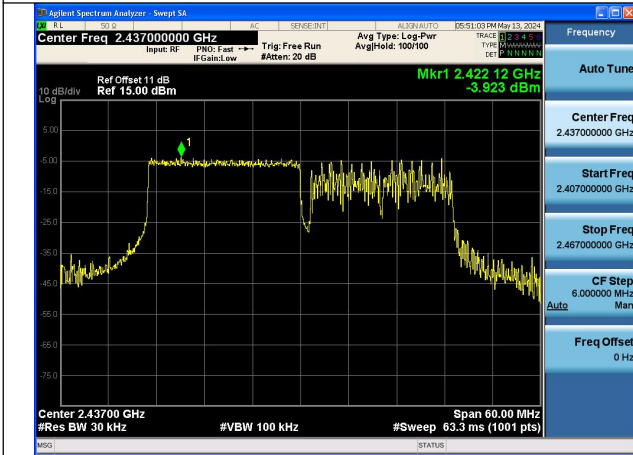

Mode:802.11ax HE40 Tone:242T Frequency:2422MHz
Ant:Chain0

Mode:802.11ax HE40 Tone:242T Frequency:2437MHz
Ant:Chain0

Mode:802.11ax HE40 Tone:242T Frequency:2452MHz
Ant:Chain0

Mode:802.11ax HE40 Tone:242T Frequency:2422MHz
Ant:Chain1

Mode:802.11ax HE40 Tone:242T Frequency:2437MHz
Ant:Chain1

Mode:802.11ax HE40 Tone:242T Frequency:2452MHz
Ant:Chain1

Mode:802.11ax HE40 Tone:484T Frequency:2422MHz
Ant:Chain0

Mode:802.11ax HE40 Tone:484T Frequency:2437MHz
Ant:Chain0