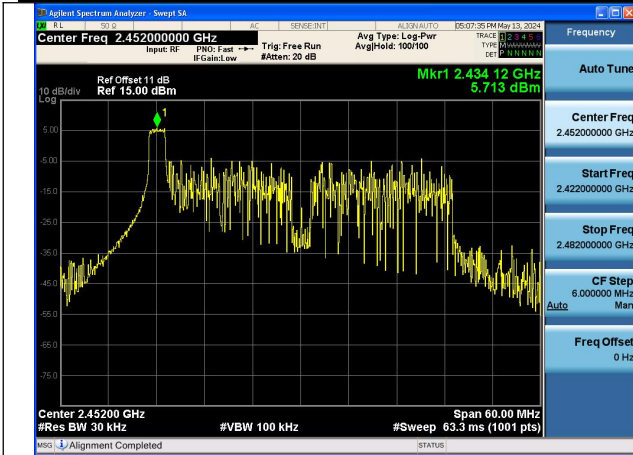

Mode:802.11n HT40 Frequency:2437MHz Ant:Chain1

Mode:802.11n HT40 Frequency:2452MHz Ant:Chain1

Test Mode: 802.11ax HE40

Mode:802.11ax HE40 Tone:26T Frequency:2422MHz Ant:Chain0

Mode:802.11ax HE40 Tone:26T Frequency:2437MHz Ant:Chain0

Mode:802.11ax HE40 Tone:26T Frequency:2452MHz
Ant:Chain0

Mode:802.11ax HE40 Tone:26T Frequency:2422MHz
Ant:Chain1

Mode:802.11ax HE40 Tone:26T Frequency:2437MHz
Ant:Chain1

Mode:802.11ax HE40 Tone:26T Frequency:2452MHz
Ant:Chain1