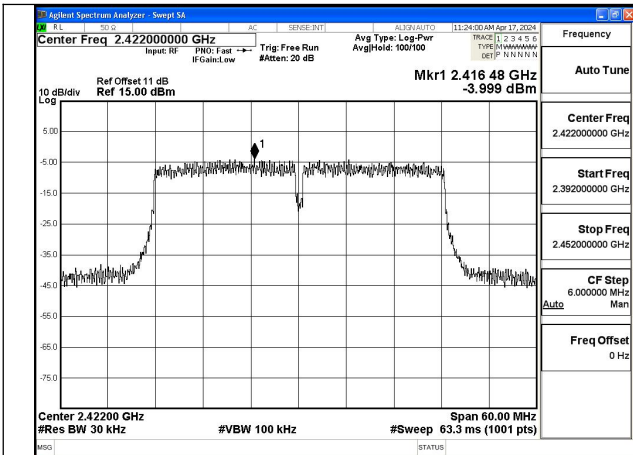

Test Mode: 802.11n HT40

Mode:802.11n HT40 Frequency:2422MHz Ant:Chain0