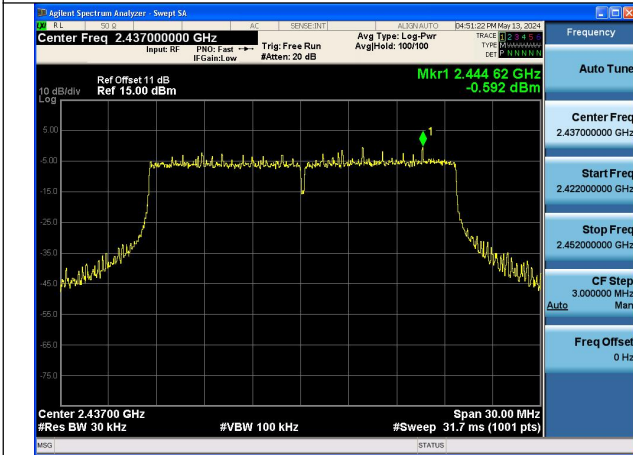

Mode:802.11ax HE20 Tone:242T Frequency:2462MHz
Ant:Chain0

Mode:802.11ax HE20 Tone:242T Frequency:2412MHz
Ant:Chain1

Mode:802.11ax HE20 Tone:242T Frequency:2437MHz
Ant:Chain1

Mode:802.11ax HE20 Tone:242T Frequency:2462MHz
Ant:Chain1