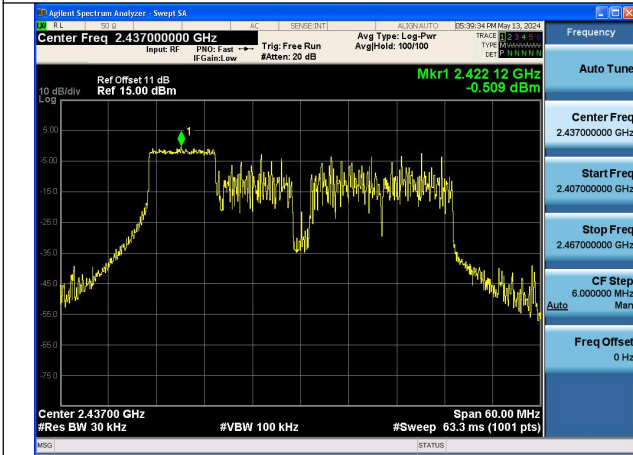

Mode:802.11ax HE40 Tone:106T Frequency:2437MHz
Ant:Chain1