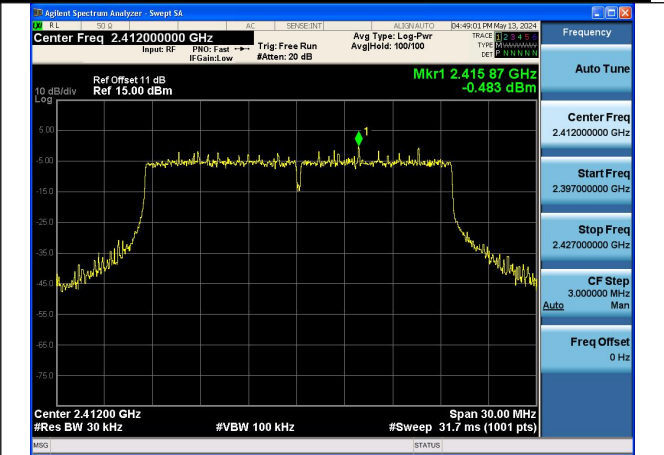

Mode:802.11ax HE20 Tone:242T Frequency:2462MHz
Ant:Chain0

Mode:802.11ax HE20 Tone:242T Frequency:2412MHz
Ant:Chain1

Mode:802.11ax HE20 Tone:242T Frequency:2437MHz
Ant:Chain1

Mode:802.11ax HE20 Tone:242T Frequency:2462MHz
Ant:Chain1