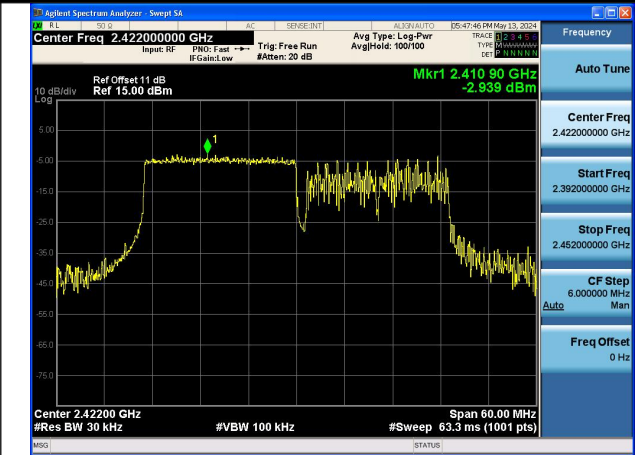

Mode:802.11ax HE40 Tone:106T Frequency:2452MHz
Ant:Chain0

Mode:802.11ax HE40 Tone:106T Frequency:2422MHz
Ant:Chain1

Mode:802.11ax HE40 Tone:106T Frequency:2437MHz
Ant:Chain1

Mode:802.11ax HE40 Tone:106T Frequency:2452MHz
Ant:Chain1

Mode:802.11ax HE40 Tone:242T Frequency:2422MHz
Ant:Chain0

Mode:802.11ax HE40 Tone:242T Frequency:2437MHz
Ant:Chain0

Mode:802.11ax HE40 Tone:242T Frequency:2452MHz
Ant:Chain0

Mode:802.11ax HE40 Tone:242T Frequency:2422MHz
Ant:Chain1