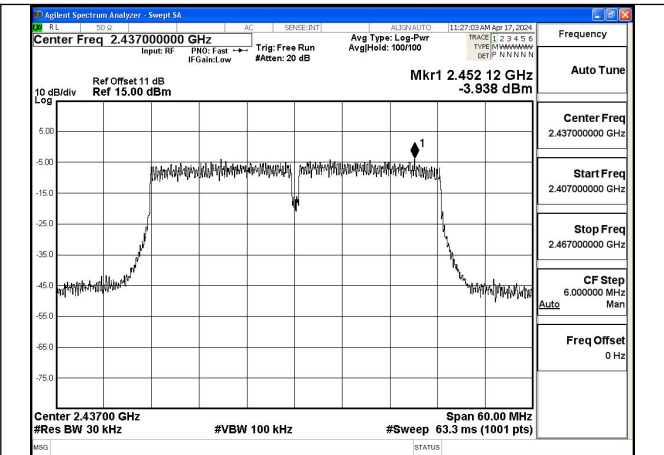

Mode:802.11n HT40 Frequency:2437MHz Ant:Chain0