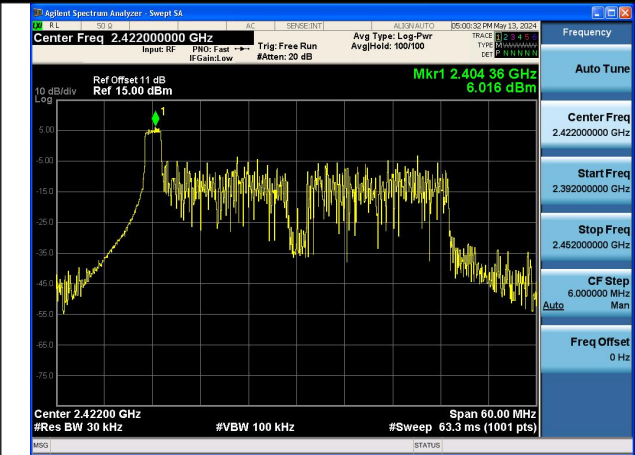

Mode:802.11n HT40 Frequency:2437MHz Ant:Chain1

Mode:802.11n HT40 Frequency:2452MHz Ant:Chain1

Test Mode: 802.11ax HE40

Mode:802.11ax HE40 Tone:26T Frequency:2422MHz Ant:Chain0

Mode:802.11ax HE40 Tone:26T Frequency:2437MHz Ant:Chain0

Mode:802.11ax HE40 Tone:26T Frequency:2452MHz
Ant:Chain0

Mode:802.11ax HE40 Tone:26T Frequency:2422MHz
Ant:Chain1

Mode:802.11ax HE40 Tone:26T Frequency:2437MHz
Ant:Chain1

Mode:802.11ax HE40 Tone:26T Frequency:2452MHz
Ant:Chain1