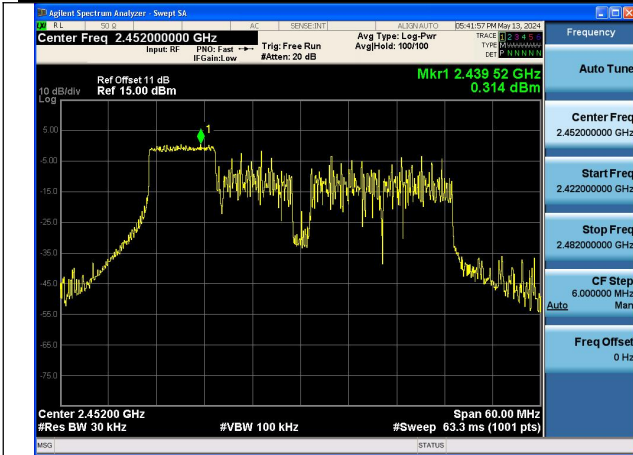

Mode:802.11ax HE40 Tone:52T Frequency:2437MHz
Ant:Chain1

Mode:802.11ax HE40 Tone:52T Frequency:2452MHz
Ant:Chain1

Mode:802.11ax HE40 Tone:106T Frequency:2422MHz
Ant:Chain0

Mode:802.11ax HE40 Tone:106T Frequency:2437MHz
Ant:Chain0