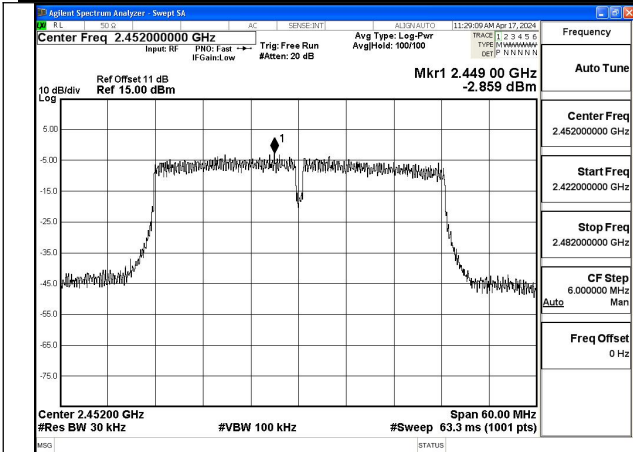

Mode:802.11n HT40 Frequency:2452MHz Ant:Chain0