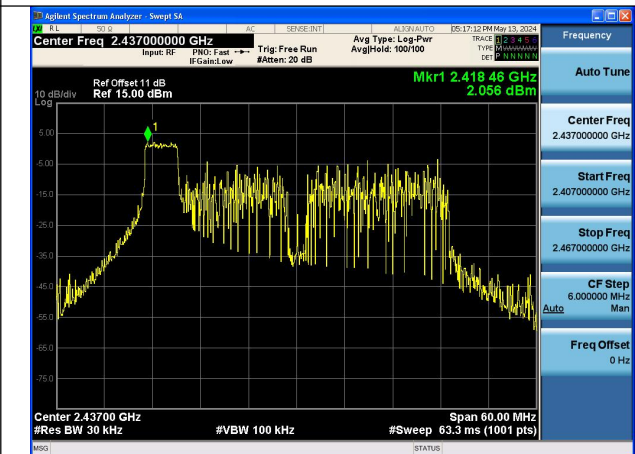

Mode:802.11ax HE40 Tone:26T Frequency:2452MHz
Ant:Chain0

Mode:802.11ax HE40 Tone:26T Frequency:2422MHz
Ant:Chain1

Mode:802.11ax HE40 Tone:26T Frequency:2437MHz
Ant:Chain1

Mode:802.11ax HE40 Tone:26T Frequency:2452MHz
Ant:Chain1

Mode:802.11ax HE40 Tone:52T Frequency:2422MHz
Ant:Chain0

Mode:802.11ax HE40 Tone:52T Frequency:2437MHz
Ant:Chain0

Mode:802.11ax HE40 Tone:52T Frequency:2452MHz
Ant:Chain0

Mode:802.11ax HE40 Tone:52T Frequency:2422MHz
Ant:Chain1