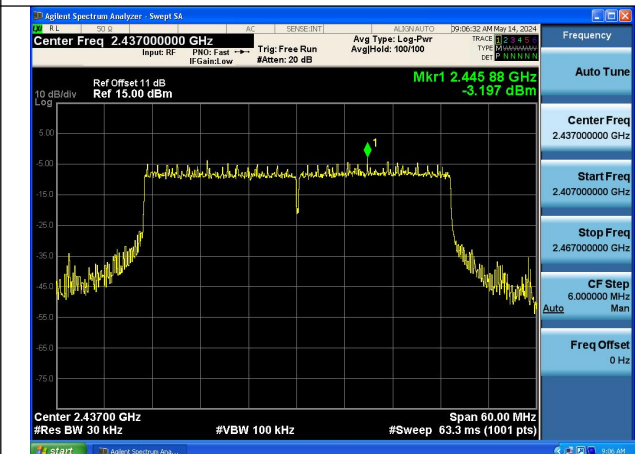

Mode:802.11ax HE40 Tone:242T Frequency:2422MHz
Ant:Chain0

Mode:802.11ax HE40 Tone:242T Frequency:2437MHz
Ant:Chain0

Mode:802.11ax HE40 Tone:242T Frequency:2452MHz
Ant:Chain0

Mode:802.11ax HE40 Tone:242T Frequency:2422MHz
Ant:Chain1

Mode:802.11ax HE40 Tone:242T Frequency:2437MHz
Ant:Chain1

Mode:802.11ax HE40 Tone:242T Frequency:2452MHz
Ant:Chain1

Mode:802.11ax HE40 Tone:484T Frequency:2422MHz
Ant:Chain0

Mode:802.11ax HE40 Tone:484T Frequency:2437MHz
Ant:Chain0