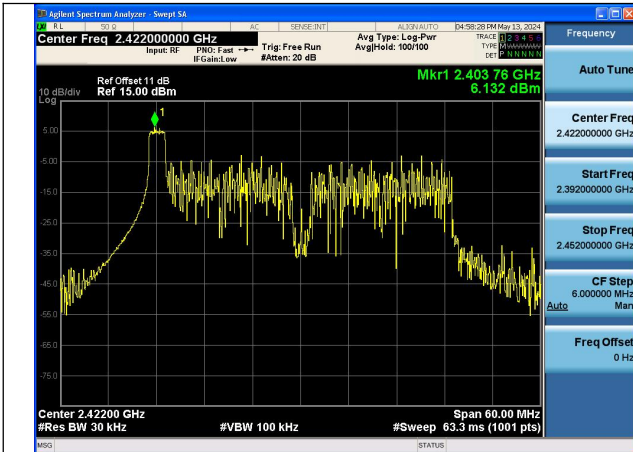

Test Mode: 802.11ax HE40

Mode:802.11ax HE40 Tone:26T Frequency:2422MHz Ant:Chain0