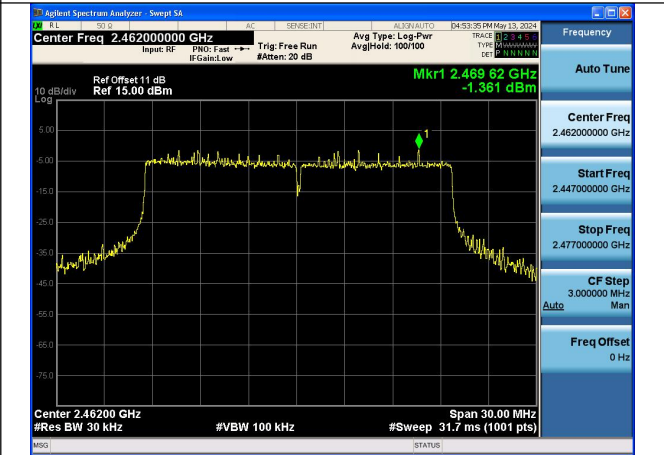

Mode:802.11ax HE20 Tone:242T Frequency:2462MHz
Ant:Chain0

Mode:802.11ax HE20 Tone:242T Frequency:2412MHz
Ant:Chain1

Mode:802.11ax HE20 Tone:242T Frequency:2437MHz
Ant:Chain1

Mode:802.11ax HE20 Tone:242T Frequency:2462MHz
Ant:Chain1