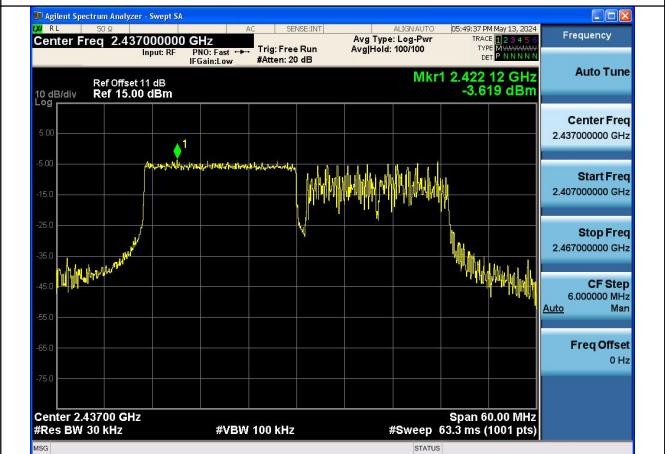

Mode:802.11ax HE40 Tone:106T Frequency:2452MHz
Ant:Chain0

Mode:802.11ax HE40 Tone:106T Frequency:2422MHz
Ant:Chain1

Mode:802.11ax HE40 Tone:106T Frequency:2437MHz
Ant:Chain1

Mode:802.11ax HE40 Tone:106T Frequency:2452MHz
Ant:Chain1

Mode:802.11ax HE40 Tone:242T Frequency:2422MHz
Ant:Chain0

Mode:802.11ax HE40 Tone:242T Frequency:2437MHz
Ant:Chain0

Mode:802.11ax HE40 Tone:242T Frequency:2452MHz
Ant:Chain0

Mode:802.11ax HE40 Tone:242T Frequency:2422MHz
Ant:Chain1