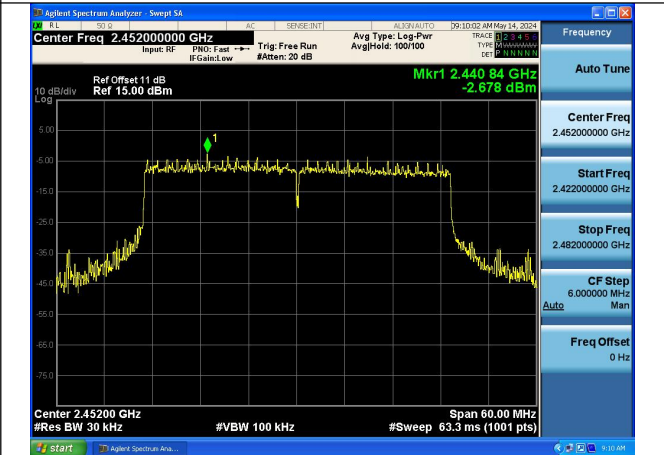

Mode:802.11ax HE40 Tone:242T Frequency:2422MHz
Ant:Chain0

Mode:802.11ax HE40 Tone:242T Frequency:2437MHz
Ant:Chain0

Mode:802.11ax HE40 Tone:242T Frequency:2452MHz
Ant:Chain0

Mode:802.11ax HE40 Tone:242T Frequency:2422MHz
Ant:Chain1

Mode:802.11ax HE40 Tone:242T Frequency:2437MHz
Ant:Chain1

Mode:802.11ax HE40 Tone:242T Frequency:2452MHz
Ant:Chain1

Mode:802.11ax HE40 Tone:484T Frequency:2422MHz
Ant:Chain0

Mode:802.11ax HE40 Tone:484T Frequency:2437MHz
Ant:Chain0

Mode:802.11ax HE40 Tone:484T Frequency:2452MHz
Ant:Chain0

Mode:802.11ax HE40 Tone:484T Frequency:2422MHz
Ant:Chain1

Mode:802.11ax HE40 Tone:484T Frequency:2437MHz
Ant:Chain1

Mode:802.11ax HE40 Tone:484T Frequency:2452MHz
Ant:Chain1