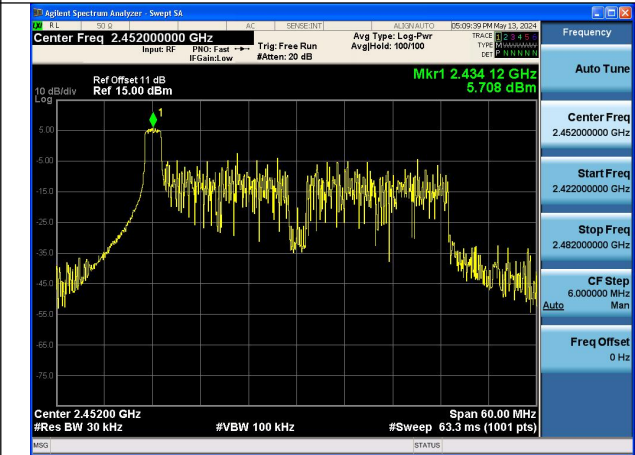

Mode:802.11n HT40 Frequency:2437MHz Ant:Chain1

Mode:802.11n HT40 Frequency:2452MHz Ant:Chain1

Test Mode: 802.11ax HE40

Mode:802.11ax HE40 Tone:26T Frequency:2422MHz Ant:Chain0

Mode:802.11ax HE40 Tone:26T Frequency:2437MHz Ant:Chain0

Mode:802.11ax HE40 Tone:26T Frequency:2452MHz
Ant:Chain0

Mode:802.11ax HE40 Tone:26T Frequency:2422MHz
Ant:Chain1

Mode:802.11ax HE40 Tone:26T Frequency:2437MHz
Ant:Chain1

Mode:802.11ax HE40 Tone:26T Frequency:2452MHz
Ant:Chain1