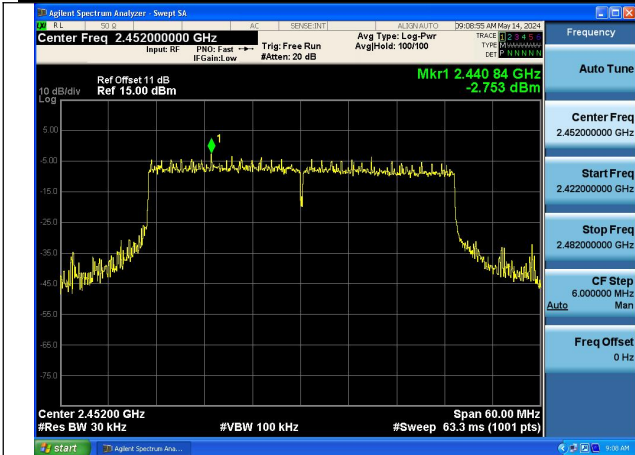

Mode:802.11ax HE40 Tone:242T Frequency:2437MHz
Ant:Chain1

Mode:802.11ax HE40 Tone:242T Frequency:2452MHz
Ant:Chain1

Mode:802.11ax HE40 Tone:484T Frequency:2422MHz
Ant:Chain0

Mode:802.11ax HE40 Tone:484T Frequency:2437MHz
Ant:Chain0

Mode:802.11ax HE40 Tone:484T Frequency:2452MHz
Ant:Chain0

Mode:802.11ax HE40 Tone:484T Frequency:2422MHz
Ant:Chain1

Mode:802.11ax HE40 Tone:484T Frequency:2437MHz
Ant:Chain1

Mode:802.11ax HE40 Tone:484T Frequency:2452MHz
Ant:Chain1