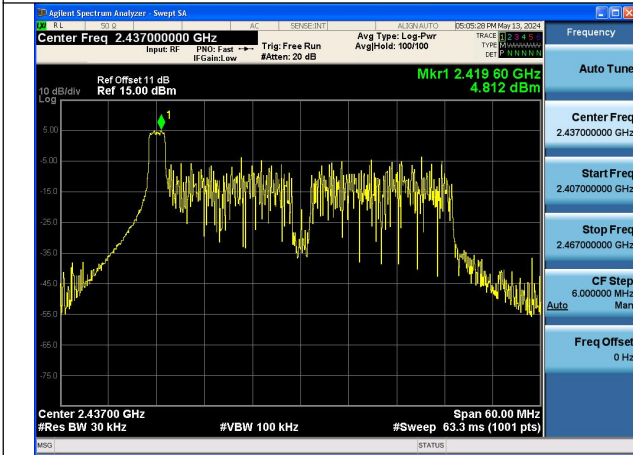

Mode:802.11n HT40 Frequency:2437MHz Ant:Chain1

Mode:802.11n HT40 Frequency:2452MHz Ant:Chain1

Test Mode: 802.11ax HE40

Mode:802.11ax HE40 Tone:26T Frequency:2422MHz Ant:Chain0

Mode:802.11ax HE40 Tone:26T Frequency:2437MHz Ant:Chain0

Mode:802.11ax HE40 Tone:26T Frequency:2452MHz
Ant:Chain0

Mode:802.11ax HE40 Tone:26T Frequency:2422MHz
Ant:Chain1

Mode:802.11ax HE40 Tone:26T Frequency:2437MHz
Ant:Chain1

Mode:802.11ax HE40 Tone:26T Frequency:2452MHz
Ant:Chain1