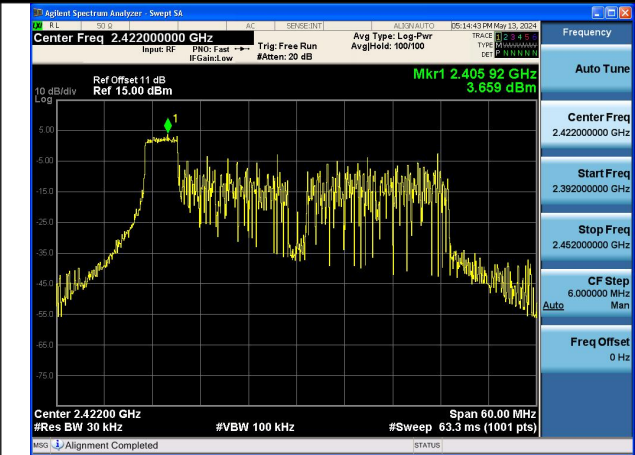

Mode:802.11ax HE40 Tone:26T Frequency:2452MHz
Ant:Chain0

Mode:802.11ax HE40 Tone:26T Frequency:2422MHz
Ant:Chain1

Mode:802.11ax HE40 Tone:26T Frequency:2437MHz
Ant:Chain1

Mode:802.11ax HE40 Tone:26T Frequency:2452MHz
Ant:Chain1

Mode:802.11ax HE40 Tone:52T Frequency:2422MHz
Ant:Chain0

Mode:802.11ax HE40 Tone:52T Frequency:2437MHz
Ant:Chain0

Mode:802.11ax HE40 Tone:52T Frequency:2452MHz
Ant:Chain0

Mode:802.11ax HE40 Tone:52T Frequency:2422MHz
Ant:Chain1