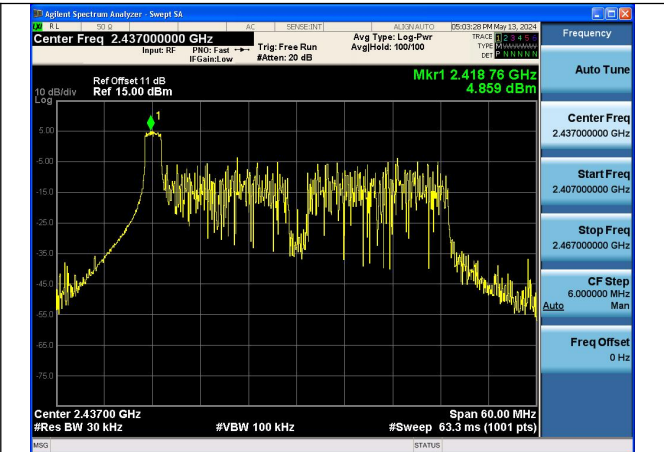

Test Mode: 802.11ax HE40

Mode:802.11ax HE40 Tone:26T Frequency:2437MHz Ant:Chain0