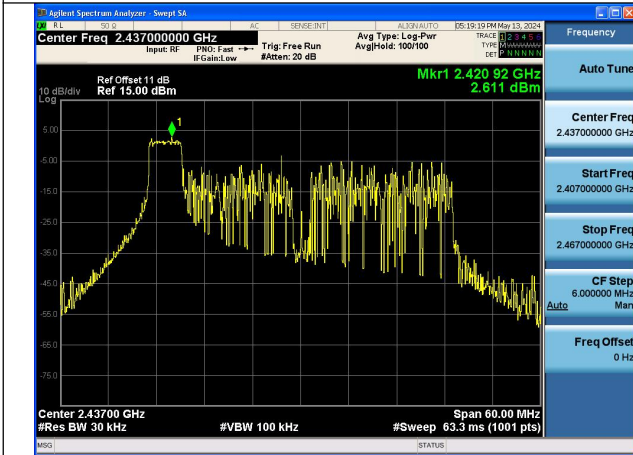

Mode:802.11ax HE40 Tone:52T Frequency:2422MHz
Ant:Chain0

Mode:802.11ax HE40 Tone:52T Frequency:2437MHz
Ant:Chain0

Mode:802.11ax HE40 Tone:52T Frequency:2452MHz
Ant:Chain0

Mode:802.11ax HE40 Tone:52T Frequency:2422MHz
Ant:Chain1