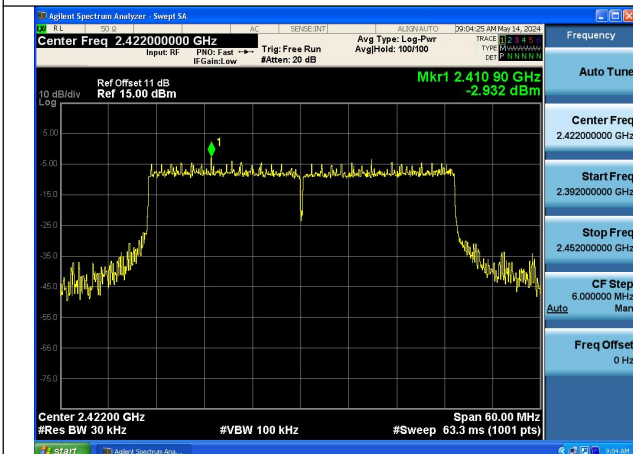

Mode:802.11ax HE40 Tone:242T Frequency:2422MHz
Ant:Chain0

Mode:802.11ax HE40 Tone:242T Frequency:2437MHz
Ant:Chain0

Mode:802.11ax HE40 Tone:242T Frequency:2452MHz
Ant:Chain0

Mode:802.11ax HE40 Tone:242T Frequency:2422MHz
Ant:Chain1

Mode:802.11ax HE40 Tone:242T Frequency:2437MHz
Ant:Chain1

Mode:802.11ax HE40 Tone:242T Frequency:2452MHz
Ant:Chain1

Mode:802.11ax HE40 Tone:484T Frequency:2422MHz
Ant:Chain0

Mode:802.11ax HE40 Tone:484T Frequency:2437MHz
Ant:Chain0