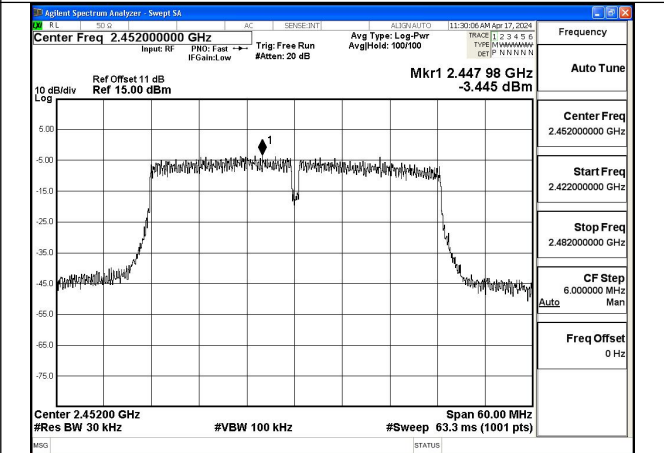

Test Mode: 802.11n HT40

Mode:802.11n HT40 Frequency:2422MHz Ant:Chain0

Mode:802.11n HT40 Frequency:2437MHz Ant:Chain0

Mode:802.11n HT40 Frequency:2452MHz Ant:Chain0

Mode:802.11n HT40 Frequency:2422MHz Ant:Chain1