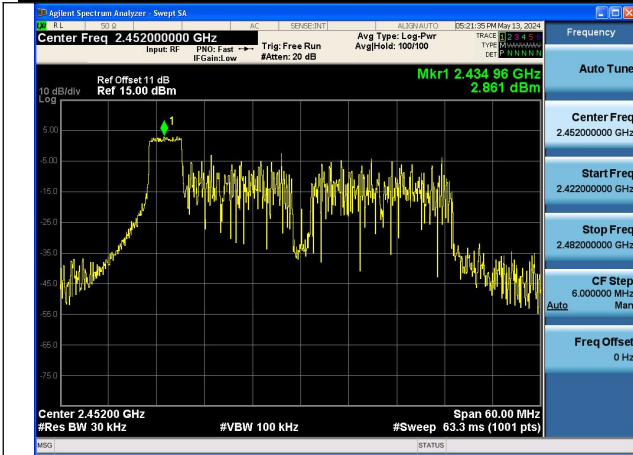

Mode:802.11ax HE40 Tone:26T Frequency:2452MHz
Ant:Chain0

Mode:802.11ax HE40 Tone:26T Frequency:2422MHz
Ant:Chain1

Mode:802.11ax HE40 Tone:26T Frequency:2437MHz
Ant:Chain1

Mode:802.11ax HE40 Tone:26T Frequency:2452MHz
Ant:Chain1

Mode:802.11ax HE40 Tone:52T Frequency:2422MHz
Ant:Chain0

Mode:802.11ax HE40 Tone:52T Frequency:2437MHz
Ant:Chain0

Mode:802.11ax HE40 Tone:52T Frequency:2452MHz
Ant:Chain0

Mode:802.11ax HE40 Tone:52T Frequency:2422MHz
Ant:Chain1