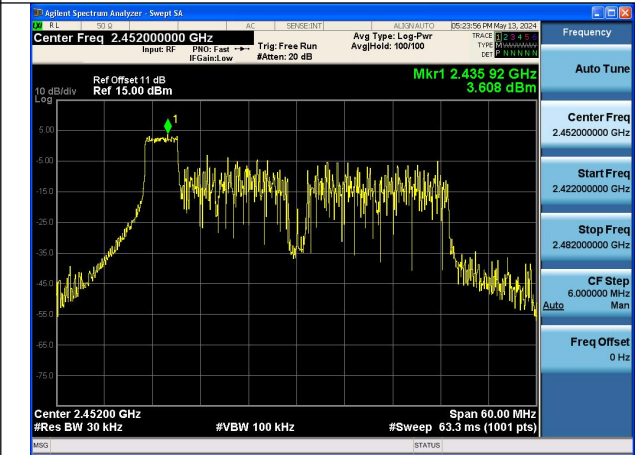

Mode:802.11ax HE40 Tone:52T Frequency:2422MHz
Ant:Chain0

Mode:802.11ax HE40 Tone:52T Frequency:2437MHz
Ant:Chain0

Mode:802.11ax HE40 Tone:52T Frequency:2452MHz
Ant:Chain0

Mode:802.11ax HE40 Tone:52T Frequency:2422MHz
Ant:Chain1

Mode:802.11ax HE40 Tone:52T Frequency:2437MHz
Ant:Chain1

Mode:802.11ax HE40 Tone:52T Frequency:2452MHz
Ant:Chain1

Mode:802.11ax HE40 Tone:106T Frequency:2422MHz
Ant:Chain0

Mode:802.11ax HE40 Tone:106T Frequency:2437MHz
Ant:Chain0