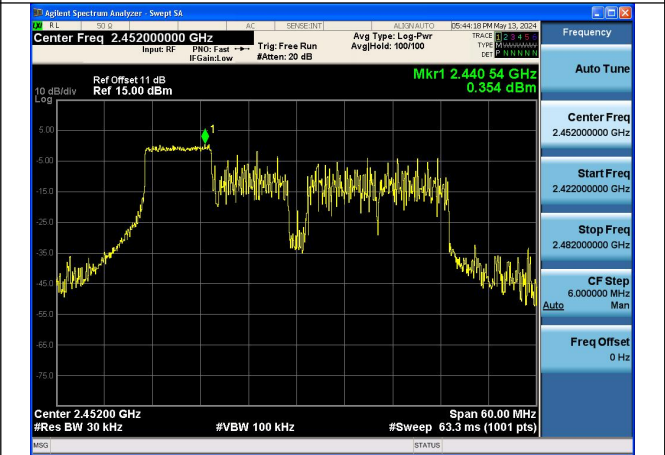

Mode:802.11ax HE40 Tone:52T Frequency:2437MHz
Ant:Chain1

Mode:802.11ax HE40 Tone:52T Frequency:2452MHz
Ant:Chain1

Mode:802.11ax HE40 Tone:106T Frequency:2422MHz
Ant:Chain0

Mode:802.11ax HE40 Tone:106T Frequency:2437MHz
Ant:Chain0

Mode:802.11ax HE40 Tone:106T Frequency:2452MHz
Ant:Chain0

Mode:802.11ax HE40 Tone:106T Frequency:2422MHz
Ant:Chain1

Mode:802.11ax HE40 Tone:106T Frequency:2437MHz
Ant:Chain1

Mode:802.11ax HE40 Tone:106T Frequency:2452MHz
Ant:Chain1