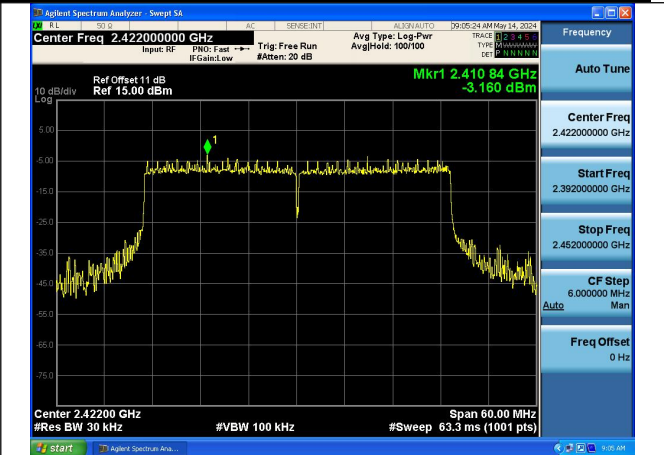

Mode:802.11ax HE40 Tone:242T Frequency:2422MHz
Ant:Chain0

Mode:802.11ax HE40 Tone:242T Frequency:2437MHz
Ant:Chain0

Mode:802.11ax HE40 Tone:242T Frequency:2452MHz
Ant:Chain0

Mode:802.11ax HE40 Tone:242T Frequency:2422MHz
Ant:Chain1

Mode:802.11ax HE40 Tone:242T Frequency:2437MHz
Ant:Chain1

Mode:802.11ax HE40 Tone:242T Frequency:2452MHz
Ant:Chain1

Mode:802.11ax HE40 Tone:484T Frequency:2422MHz
Ant:Chain0

Mode:802.11ax HE40 Tone:484T Frequency:2437MHz
Ant:Chain0

Mode:802.11ax HE40 Tone:484T Frequency:2452MHz
Ant:Chain0

Mode:802.11ax HE40 Tone:484T Frequency:2422MHz
Ant:Chain1

Mode:802.11ax HE40 Tone:484T Frequency:2437MHz
Ant:Chain1

Mode:802.11ax HE40 Tone:484T Frequency:2452MHz
Ant:Chain1