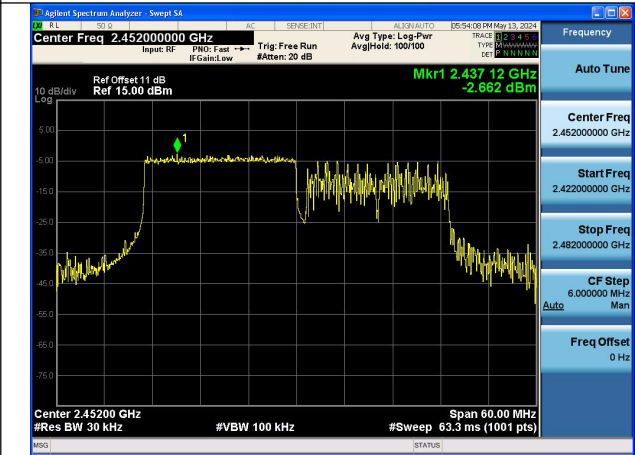

Mode:802.11ax HE40 Tone:242T Frequency:2422MHz
Ant:Chain0

Mode:802.11ax HE40 Tone:242T Frequency:2437MHz
Ant:Chain0

Mode:802.11ax HE40 Tone:242T Frequency:2452MHz
Ant:Chain0

Mode:802.11ax HE40 Tone:242T Frequency:2422MHz
Ant:Chain1

Mode:802.11ax HE40 Tone:242T Frequency:2437MHz
Ant:Chain1

Mode:802.11ax HE40 Tone:242T Frequency:2452MHz
Ant:Chain1

Mode:802.11ax HE40 Tone:484T Frequency:2422MHz
Ant:Chain0

Mode:802.11ax HE40 Tone:484T Frequency:2437MHz
Ant:Chain0