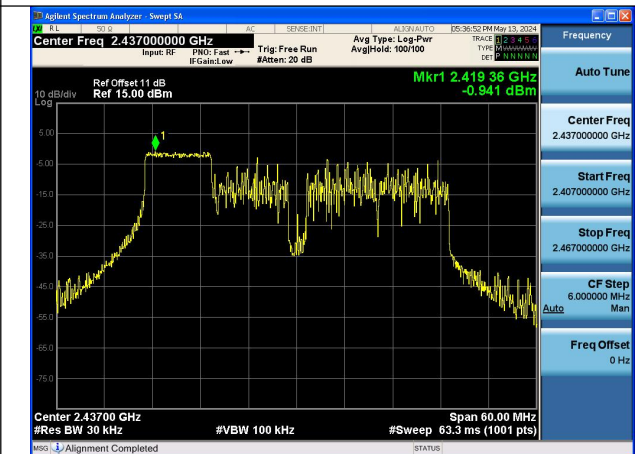

Mode:802.11ax HE40 Tone:52T Frequency:2422MHz
Ant:Chain0

Mode:802.11ax HE40 Tone:52T Frequency:2437MHz
Ant:Chain0

Mode:802.11ax HE40 Tone:52T Frequency:2452MHz
Ant:Chain0

Mode:802.11ax HE40 Tone:52T Frequency:2422MHz
Ant:Chain1

Mode:802.11ax HE40 Tone:52T Frequency:2437MHz
Ant:Chain1

Mode:802.11ax HE40 Tone:52T Frequency:2452MHz
Ant:Chain1

Mode:802.11ax HE40 Tone:106T Frequency:2422MHz
Ant:Chain0

Mode:802.11ax HE40 Tone:106T Frequency:2437MHz
Ant:Chain0