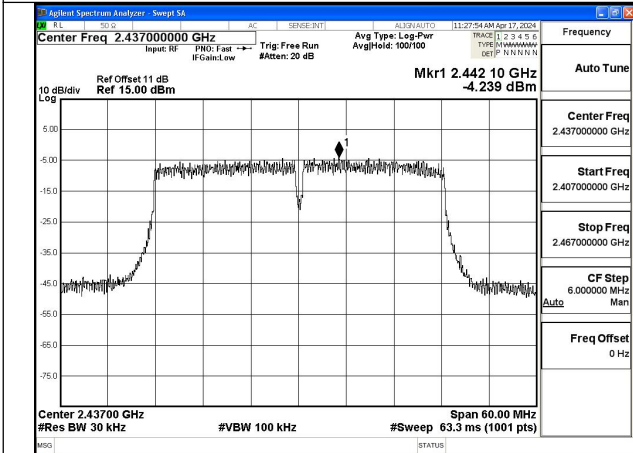

Test Mode: 802.11n HT40

Mode:802.11n HT40 Frequency:2422MHz Ant:Chain0

Mode:802.11n HT40 Frequency:2437MHz Ant:Chain0

Mode:802.11n HT40 Frequency:2452MHz Ant:Chain0

Mode:802.11n HT40 Frequency:2422MHz Ant:Chain1