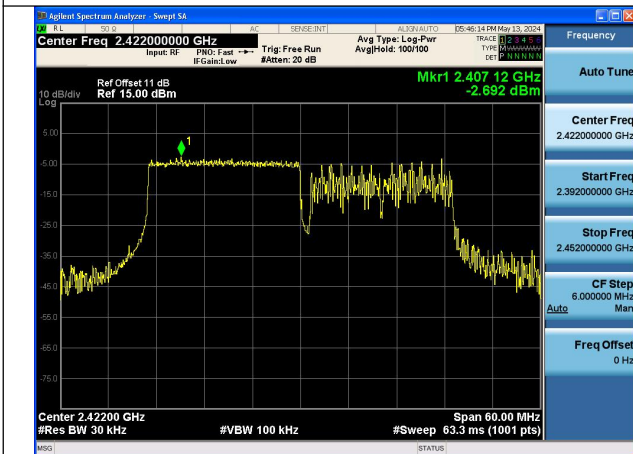

Mode:802.11ax HE40 Tone:106T Frequency:2452MHz
Ant:Chain0

Mode:802.11ax HE40 Tone:106T Frequency:2422MHz
Ant:Chain1

Mode:802.11ax HE40 Tone:106T Frequency:2437MHz
Ant:Chain1

Mode:802.11ax HE40 Tone:106T Frequency:2452MHz
Ant:Chain1

Mode:802.11ax HE40 Tone:242T Frequency:2422MHz
Ant:Chain0

Mode:802.11ax HE40 Tone:242T Frequency:2437MHz
Ant:Chain0

Mode:802.11ax HE40 Tone:242T Frequency:2452MHz
Ant:Chain0

Mode:802.11ax HE40 Tone:242T Frequency:2422MHz
Ant:Chain1