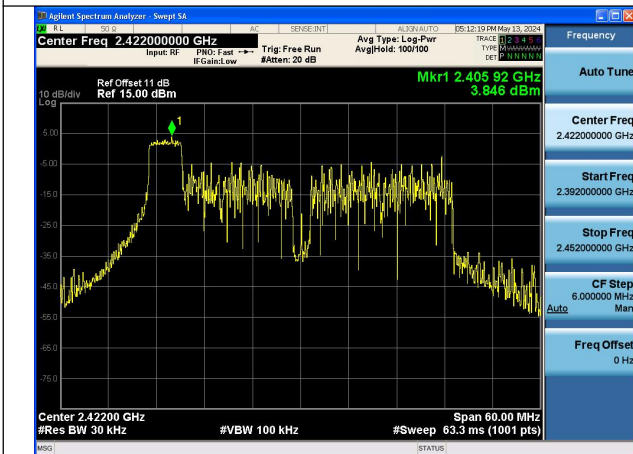

Mode:802.11ax HE40 Tone:26T Frequency:2452MHz
Ant:Chain0

Mode:802.11ax HE40 Tone:26T Frequency:2422MHz
Ant:Chain1

Mode:802.11ax HE40 Tone:26T Frequency:2437MHz
Ant:Chain1

Mode:802.11ax HE40 Tone:26T Frequency:2452MHz
Ant:Chain1

Mode:802.11ax HE40 Tone:52T Frequency:2422MHz
Ant:Chain0

Mode:802.11ax HE40 Tone:52T Frequency:2437MHz
Ant:Chain0

Mode:802.11ax HE40 Tone:52T Frequency:2452MHz
Ant:Chain0

Mode:802.11ax HE40 Tone:52T Frequency:2422MHz
Ant:Chain1