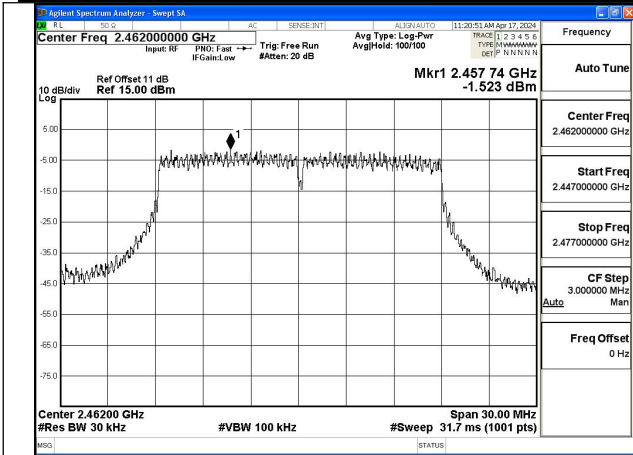

Mode:802.11g Frequency:2462MHz Ant:Chain1

Test Mode: 802.11n HT20

Mode:802.11n HT20 Frequency:2412MHz Ant:Chain0

Mode:802.11n HT20 Frequency:2437MHz Ant:Chain0

Mode:802.11n HT20 Frequency:2462MHz Ant:Chain0