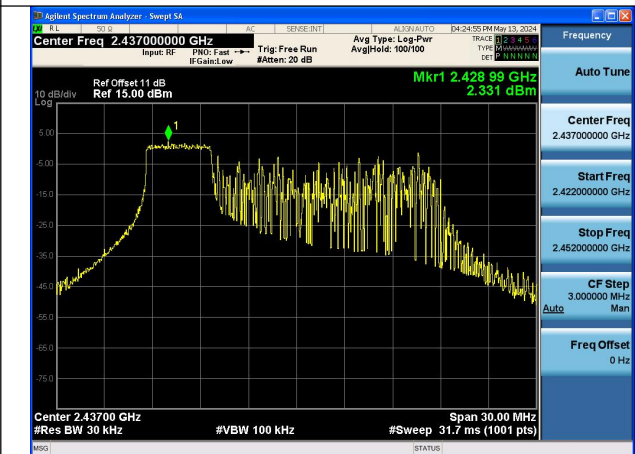

Mode:802.11ax HE20 Tone:26T Frequency:2437MHz  
Ant:Chain0

Mode:802.11ax HE20 Tone:26T Frequency:2462MHz  
Ant:Chain0

Mode:802.11ax HE20 Tone:26T Frequency:2412MHz  
Ant:Chain1

Mode:802.11ax HE20 Tone:26T Frequency:2437MHz  
Ant:Chain1

Mode:802.11ax HE20 Tone:26T Frequency:2462MHz  
Ant:Chain1

Mode:802.11ax HE20 Tone:52T Frequency:2412MHz  
Ant:Chain0

Mode:802.11ax HE20 Tone:52T Frequency:2437MHz  
Ant:Chain0

Mode:802.11ax HE20 Tone:52T Frequency:2462MHz  
Ant:Chain0