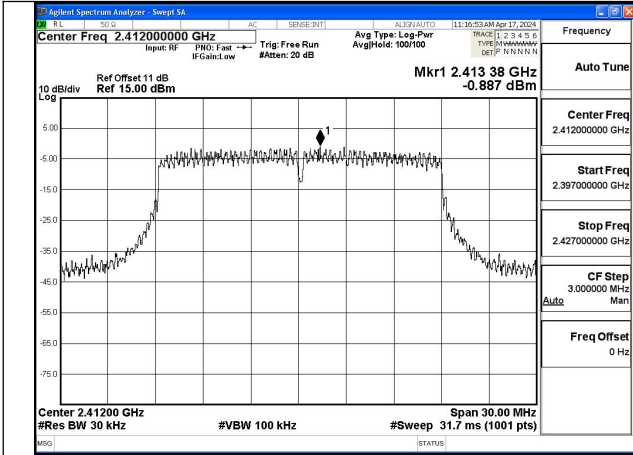

Test Mode: 802.11n HT20

Mode:802.11n HT20 Frequency:2412MHz Ant:Chain0