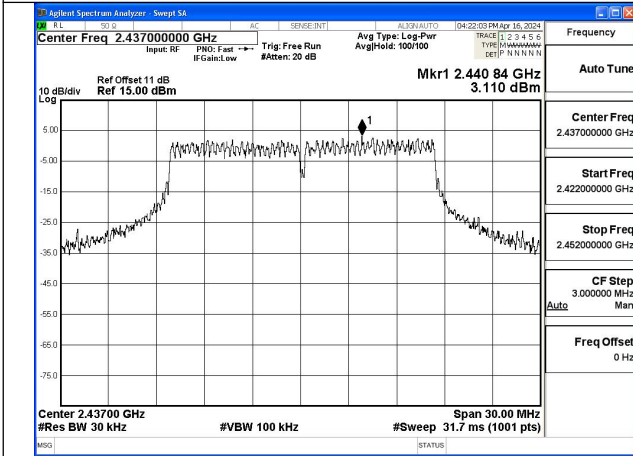

Mode:802.11g Frequency:2412MHz Ant:Chain0

Mode:802.11g Frequency:2437MHz Ant:Chain0

Mode:802.11g Frequency:2462MHz Ant:Chain0

Mode:802.11g Frequency:2412MHz Ant:Chain1

Mode:802.11g Frequency:2437MHz Ant:Chain1