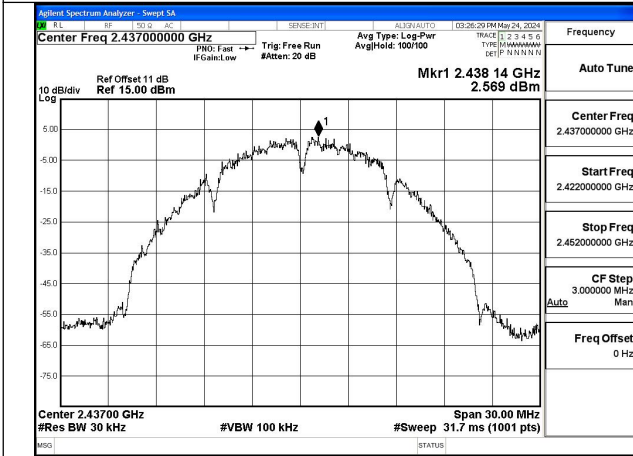

Test Mode: 802.11b

Mode:802.11b Frequency:2462MHz Ant:Chain0

Mode:802.11b Frequency:2412MHz Ant:Chain1

Mode:802.11b Frequency:2437MHz Ant:Chain1

Mode:802.11b Frequency:2462MHz Ant:Chain1

Test Mode: 802.11g

Mode:802.11g Frequency:2412MHz Ant:Chain0

Mode:802.11g Frequency:2437MHz Ant:Chain0

Mode:802.11g Frequency:2462MHz Ant:Chain0

Mode:802.11g Frequency:2412MHz Ant:Chain1

Mode:802.11g Frequency:2437MHz Ant:Chain1