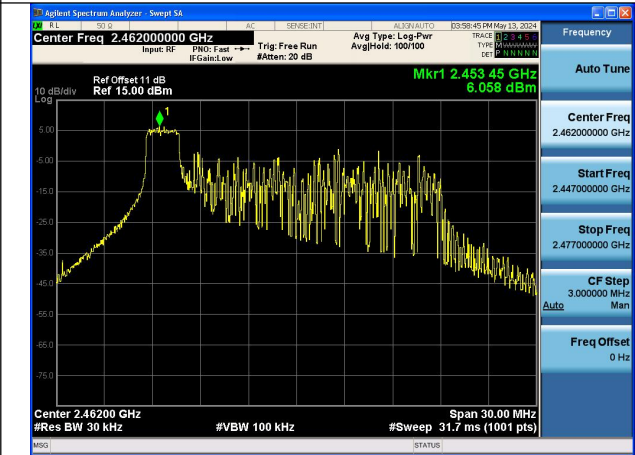

Mode:802.11ax HE20 Tone:26T Frequency:2437MHz  
Ant:Chain0

Mode:802.11ax HE20 Tone:26T Frequency:2462MHz  
Ant:Chain0

Mode:802.11ax HE20 Tone:26T Frequency:2412MHz  
Ant:Chain1

Mode:802.11ax HE20 Tone:26T Frequency:2437MHz  
Ant:Chain1

Mode:802.11ax HE20 Tone:26T Frequency:2462MHz  
Ant:Chain1

Mode:802.11ax HE20 Tone:52T Frequency:2412MHz  
Ant:Chain0

Mode:802.11ax HE20 Tone:52T Frequency:2437MHz  
Ant:Chain0

Mode:802.11ax HE20 Tone:52T Frequency:2462MHz  
Ant:Chain0