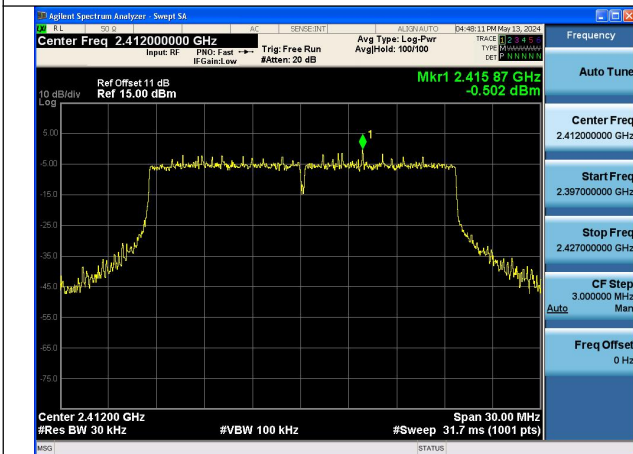

Mode:802.11ax HE20 Tone:106T Frequency:2437MHz  
Ant:Chain0

Mode:802.11ax HE20 Tone:106T Frequency:2462MHz  
Ant:Chain0

Mode:802.11ax HE20 Tone:106T Frequency:2412MHz  
Ant:Chain1

Mode:802.11ax HE20 Tone:106T Frequency:2437MHz  
Ant:Chain1

Mode:802.11ax HE20 Tone:106T Frequency:2462MHz  
Ant:Chain1

Mode:802.11ax HE20 Tone:242T Frequency:2412MHz  
Ant:Chain0

Mode:802.11ax HE20 Tone:242T Frequency:2437MHz  
Ant:Chain0