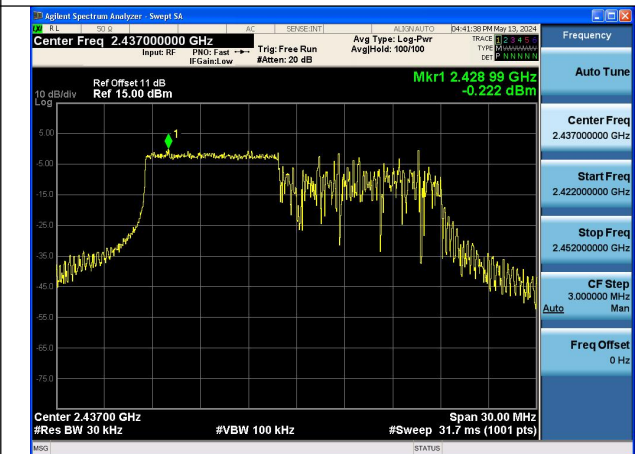

Mode:802.11ax HE20 Tone:52T Frequency:2412MHz  
Ant:Chain1

Mode:802.11ax HE20 Tone:52T Frequency:2437MHz  
Ant:Chain1

Mode:802.11ax HE20 Tone:52T Frequency:2462MHz  
Ant:Chain1

Mode:802.11ax HE20 Tone:106T Frequency:2412MHz  
Ant:Chain0

Mode:802.11ax HE20 Tone:106T Frequency:2437MHz  
Ant:Chain0

Mode:802.11ax HE20 Tone:106T Frequency:2462MHz  
Ant:Chain0

Mode:802.11ax HE20 Tone:106T Frequency:2412MHz  
Ant:Chain1

Mode:802.11ax HE20 Tone:106T Frequency:2437MHz  
Ant:Chain1