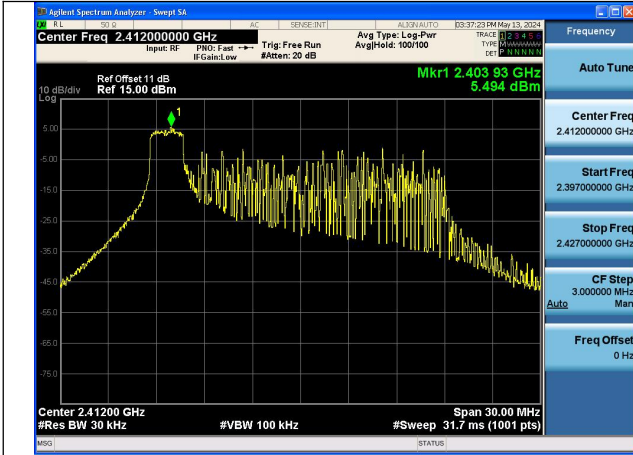

Test Mode: 802.11ax HE20

Mode:802.11ax HE20 Tone:26T Frequency:2412MHz
Ant:Chain0