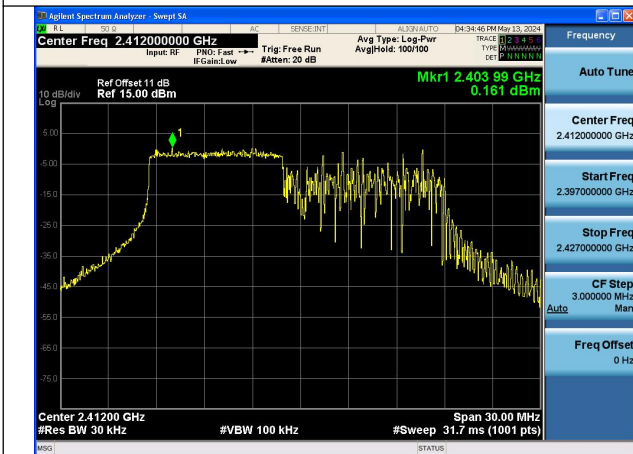

Mode:802.11ax HE20 Tone:26T Frequency:2462MHz  
Ant:Chain1

Mode:802.11ax HE20 Tone:52T Frequency:2412MHz  
Ant:Chain0

Mode:802.11ax HE20 Tone:52T Frequency:2437MHz  
Ant:Chain0

Mode:802.11ax HE20 Tone:52T Frequency:2462MHz  
Ant:Chain0

Mode:802.11ax HE20 Tone:52T Frequency:2412MHz  
Ant:Chain1

Mode:802.11ax HE20 Tone:52T Frequency:2437MHz  
Ant:Chain1

Mode:802.11ax HE20 Tone:52T Frequency:2462MHz  
Ant:Chain1

Mode:802.11ax HE20 Tone:106T Frequency:2412MHz  
Ant:Chain0