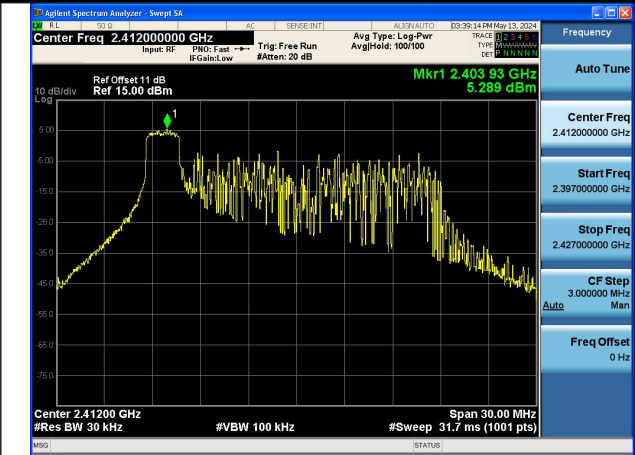

Mode:802.11ax HE20 Tone:26T Frequency:2412MHz
Ant:Chain1