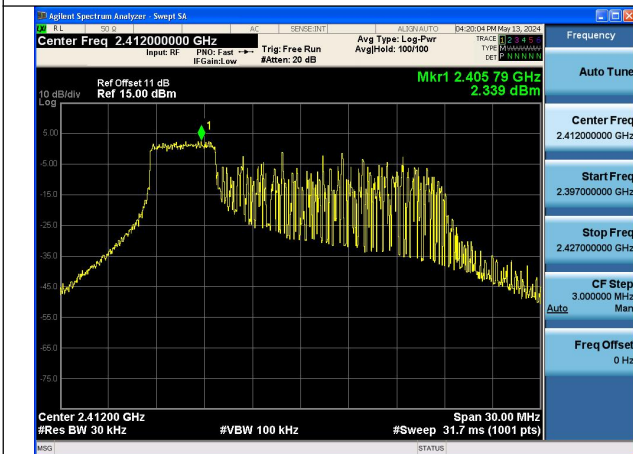

Mode:802.11ax HE20 Tone:52T Frequency:2412MHz
Ant:Chain0