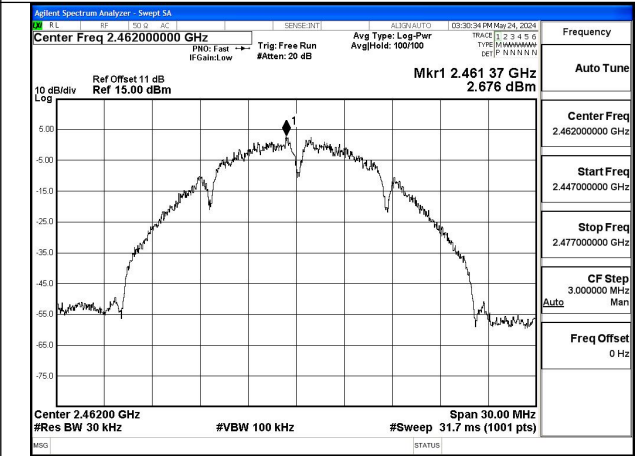

Test Mode: 802.11b

Mode:802.11b Frequency:2462MHz Ant:Chain0

Mode:802.11b Frequency:2412MHz Ant:Chain1

Mode:802.11b Frequency:2437MHz Ant:Chain1

Mode:802.11b Frequency:2462MHz Ant:Chain1

Test Mode: 802.11g