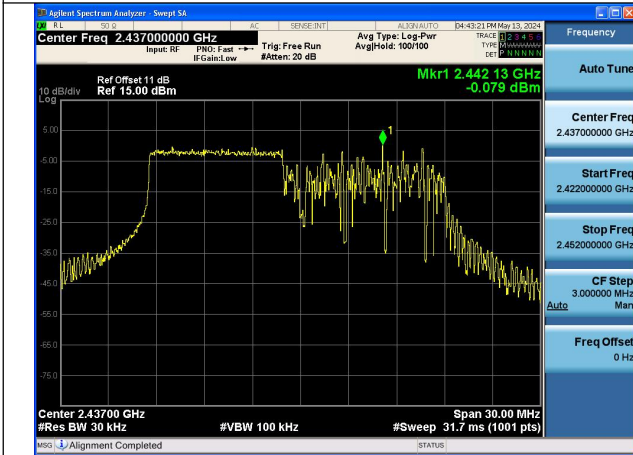

Mode:802.11ax HE20 Tone:106T Frequency:2437MHz  
Ant:Chain0

Mode:802.11ax HE20 Tone:106T Frequency:2462MHz  
Ant:Chain0

Mode:802.11ax HE20 Tone:106T Frequency:2412MHz  
Ant:Chain1

Mode:802.11ax HE20 Tone:106T Frequency:2437MHz  
Ant:Chain1

Mode:802.11ax HE20 Tone:106T Frequency:2462MHz  
Ant:Chain1

Mode:802.11ax HE20 Tone:242T Frequency:2412MHz  
Ant:Chain0

Mode:802.11ax HE20 Tone:242T Frequency:2437MHz  
Ant:Chain0