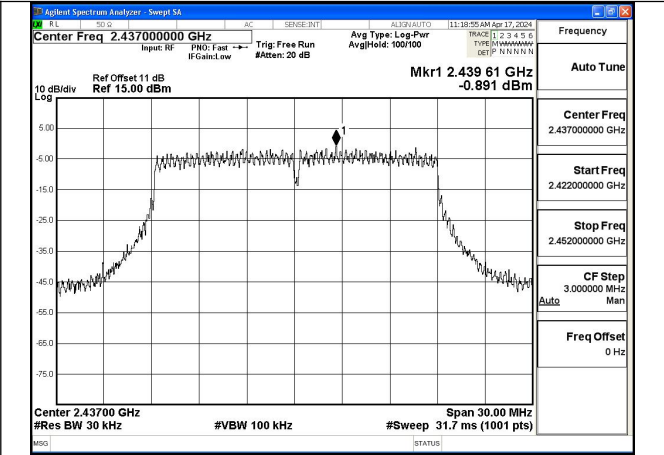

Mode:802.11n HT20 Frequency:2437MHz Ant:Chain0