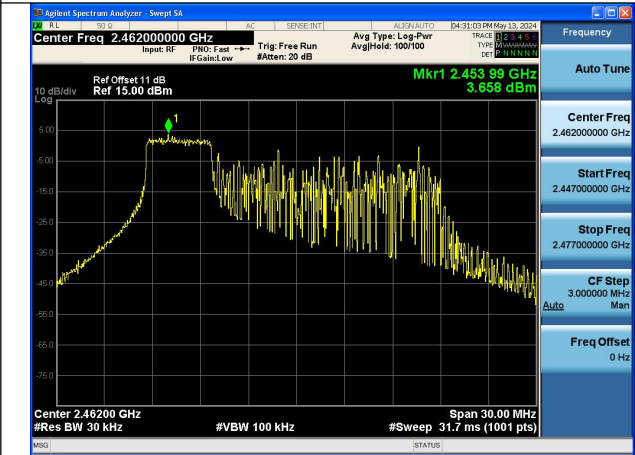

Mode:802.11ax HE20 Tone:26T Frequency:2462MHz  
Ant:Chain1

Mode:802.11ax HE20 Tone:52T Frequency:2412MHz  
Ant:Chain0

Mode:802.11ax HE20 Tone:52T Frequency:2437MHz  
Ant:Chain0

Mode:802.11ax HE20 Tone:52T Frequency:2462MHz  
Ant:Chain0

Mode:802.11ax HE20 Tone:52T Frequency:2412MHz  
Ant:Chain1

Mode:802.11ax HE20 Tone:52T Frequency:2437MHz  
Ant:Chain1

Mode:802.11ax HE20 Tone:52T Frequency:2462MHz  
Ant:Chain1

Mode:802.11ax HE20 Tone:106T Frequency:2412MHz  
Ant:Chain0