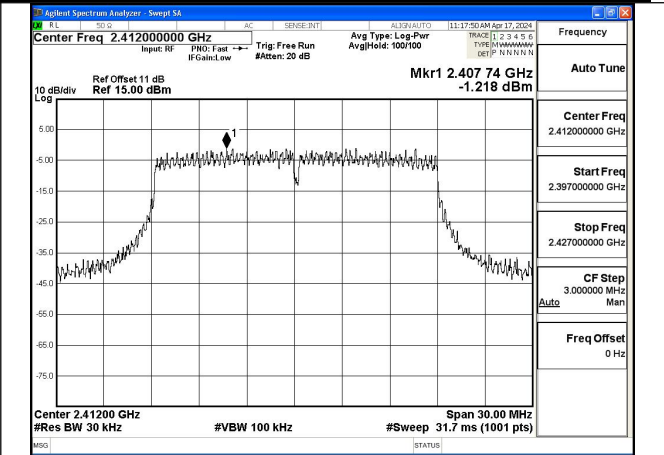

Mode:802.11g Frequency:2462MHz Ant:Chain1

Test Mode: 802.11n HT20

Mode:802.11n HT20 Frequency:2412MHz Ant:Chain0

Mode:802.11n HT20 Frequency:2437MHz Ant:Chain0

Mode:802.11n HT20 Frequency:2462MHz Ant:Chain0