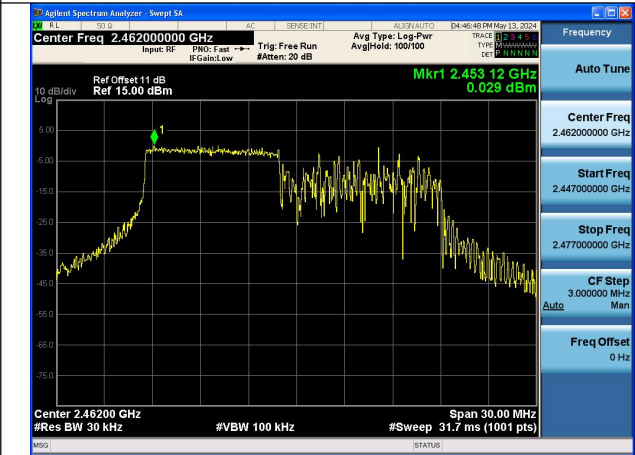

Mode:802.11ax HE20 Tone:52T Frequency:2412MHz  
Ant:Chain1

Mode:802.11ax HE20 Tone:52T Frequency:2437MHz  
Ant:Chain1

Mode:802.11ax HE20 Tone:52T Frequency:2462MHz  
Ant:Chain1

Mode:802.11ax HE20 Tone:106T Frequency:2412MHz  
Ant:Chain0

Mode:802.11ax HE20 Tone:106T Frequency:2437MHz  
Ant:Chain0

Mode:802.11ax HE20 Tone:106T Frequency:2462MHz  
Ant:Chain0

Mode:802.11ax HE20 Tone:106T Frequency:2412MHz  
Ant:Chain1

Mode:802.11ax HE20 Tone:106T Frequency:2437MHz  
Ant:Chain1

Mode:802.11ax HE20 Tone:106T Frequency:2462MHz  
Ant:Chain1

Mode:802.11ax HE20 Tone:242T Frequency:2412MHz  
Ant:Chain0

Mode:802.11ax HE20 Tone:242T Frequency:2437MHz  
Ant:Chain0