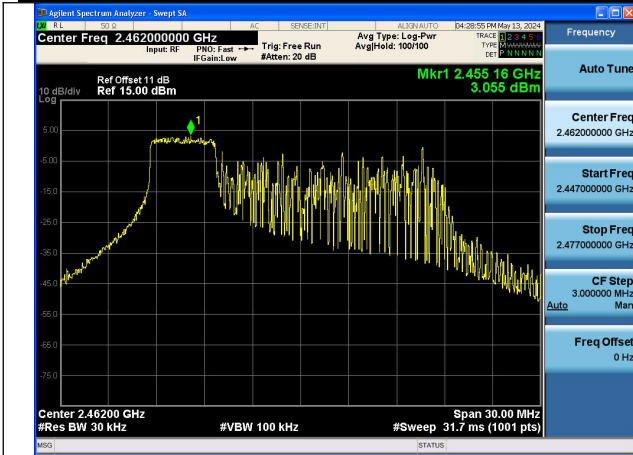

Mode:802.11ax HE20 Tone:26T Frequency:2437MHz  
Ant:Chain0

Mode:802.11ax HE20 Tone:26T Frequency:2462MHz  
Ant:Chain0

Mode:802.11ax HE20 Tone:26T Frequency:2412MHz  
Ant:Chain1

Mode:802.11ax HE20 Tone:26T Frequency:2437MHz  
Ant:Chain1

Mode:802.11ax HE20 Tone:26T Frequency:2462MHz  
Ant:Chain1

Mode:802.11ax HE20 Tone:52T Frequency:2412MHz  
Ant:Chain0

Mode:802.11ax HE20 Tone:52T Frequency:2437MHz  
Ant:Chain0

Mode:802.11ax HE20 Tone:52T Frequency:2462MHz  
Ant:Chain0