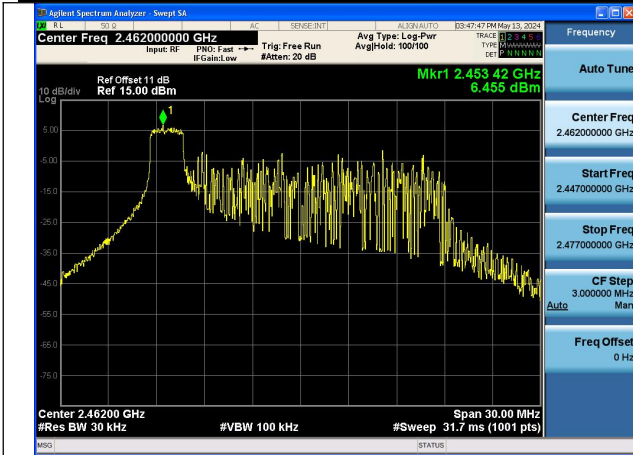

Mode:802.11ax HE20 Tone:26T Frequency:2462MHz
Ant:Chain0