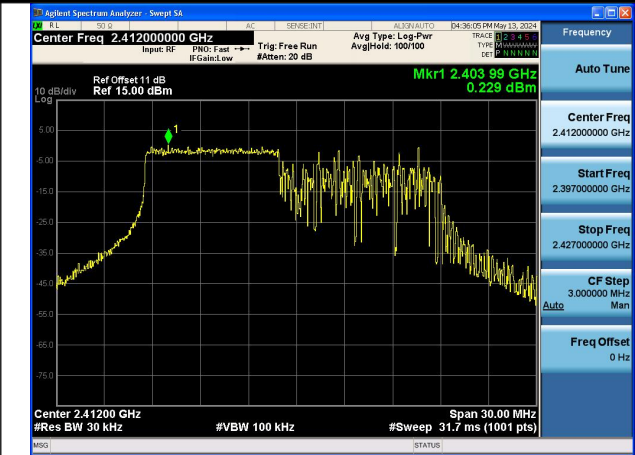

Mode:802.11ax HE20 Tone:106T Frequency:2412MHz
Ant:Chain1