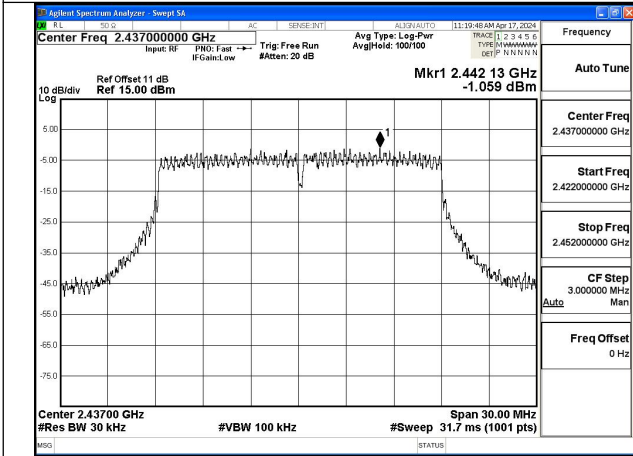

Mode:802.11n HT20 Frequency:2437MHz Ant:Chain1