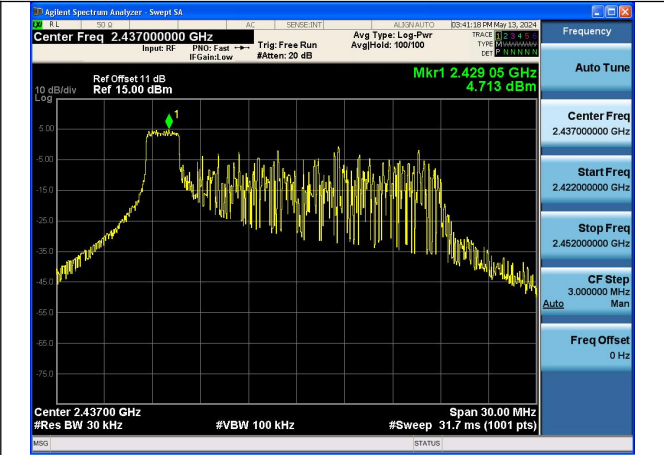

Test Mode: 802.11ax HE20

Mode:802.11ax HE20 Tone:26T Frequency:2437MHz
Ant:Chain0