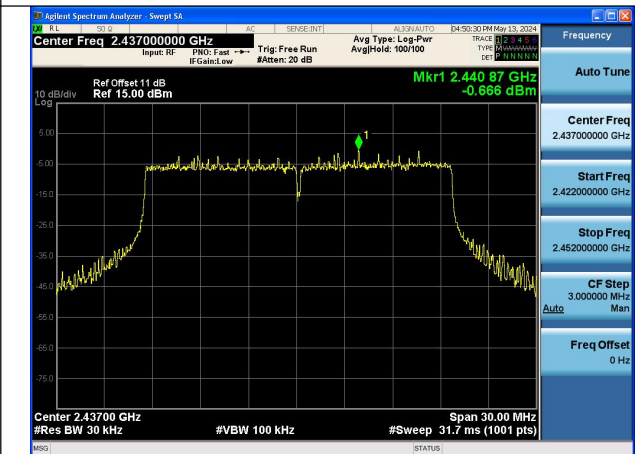

Mode:802.11ax HE20 Tone:106T Frequency:2437MHz  
Ant:Chain0

Mode:802.11ax HE20 Tone:106T Frequency:2462MHz  
Ant:Chain0

Mode:802.11ax HE20 Tone:106T Frequency:2412MHz  
Ant:Chain1

Mode:802.11ax HE20 Tone:106T Frequency:2437MHz  
Ant:Chain1

Mode:802.11ax HE20 Tone:106T Frequency:2462MHz  
Ant:Chain1

Mode:802.11ax HE20 Tone:242T Frequency:2412MHz  
Ant:Chain0

Mode:802.11ax HE20 Tone:242T Frequency:2437MHz  
Ant:Chain0