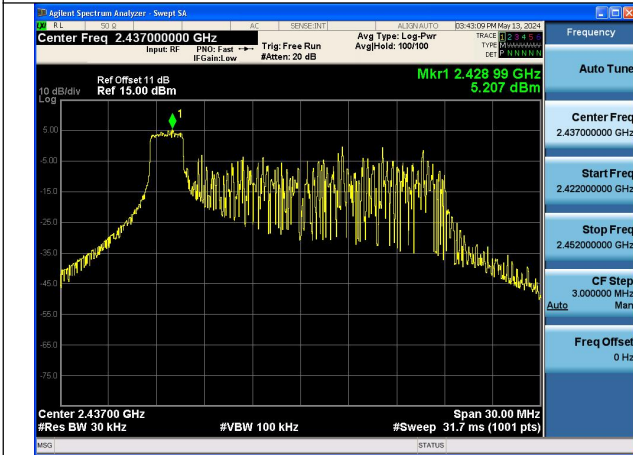

Mode:802.11n HT20 Frequency:2412MHz Ant:Chain1

Mode:802.11n HT20 Frequency:2437MHz Ant:Chain1

Mode:802.11n HT20 Frequency:2462MHz Ant:Chain1

Test Mode: 802.11ax HE20

Mode:802.11ax HE20 Tone:26T Frequency:2412MHz  
Ant:Chain0

Mode:802.11ax HE20 Tone:26T Frequency:2437MHz  
Ant:Chain0

Mode:802.11ax HE20 Tone:26T Frequency:2462MHz  
Ant:Chain0

Mode:802.11ax HE20 Tone:26T Frequency:2412MHz  
Ant:Chain1

Mode:802.11ax HE20 Tone:26T Frequency:2437MHz  
Ant:Chain1