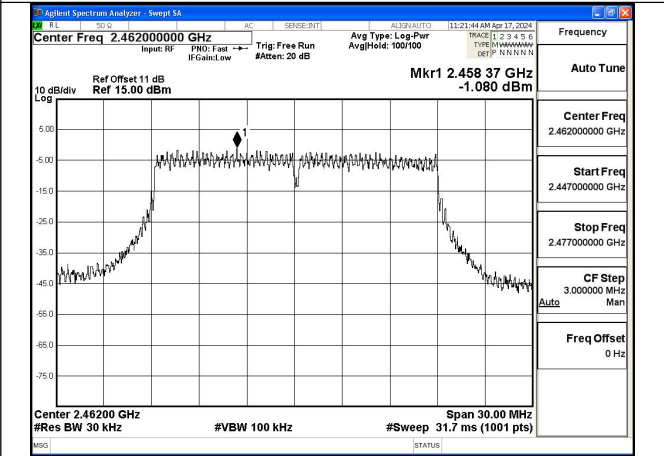

Mode:802.11n HT20 Frequency:2462MHz Ant:Chain1