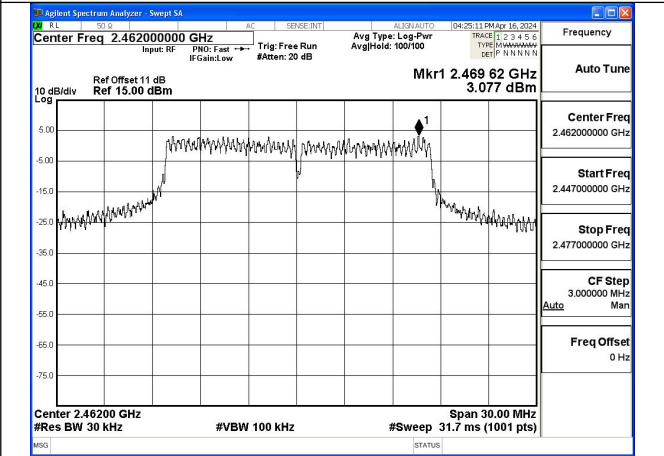

Mode:802.11g Frequency:2412MHz Ant:Chain0

Mode:802.11g Frequency:2437MHz Ant:Chain0

Mode:802.11g Frequency:2462MHz Ant:Chain0

Mode:802.11g Frequency:2412MHz Ant:Chain1

Mode:802.11g Frequency:2437MHz Ant:Chain1