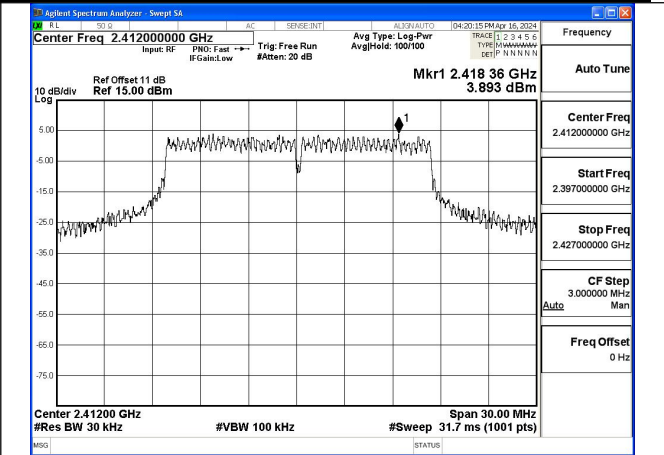

Mode:802.11g Frequency:2412MHz Ant:Chain1