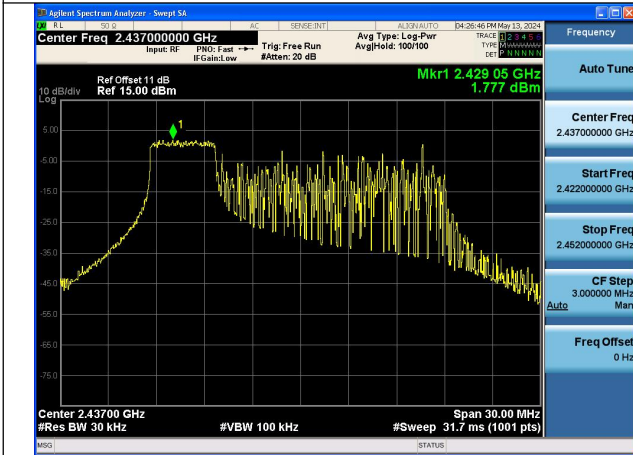

Mode:802.11ax HE20 Tone:26T Frequency:2462MHz  
Ant:Chain1

Mode:802.11ax HE20 Tone:52T Frequency:2412MHz  
Ant:Chain0

Mode:802.11ax HE20 Tone:52T Frequency:2437MHz  
Ant:Chain0

Mode:802.11ax HE20 Tone:52T Frequency:2462MHz  
Ant:Chain0

Mode:802.11ax HE20 Tone:52T Frequency:2412MHz  
Ant:Chain1

Mode:802.11ax HE20 Tone:52T Frequency:2437MHz  
Ant:Chain1

Mode:802.11ax HE20 Tone:52T Frequency:2462MHz  
Ant:Chain1

Mode:802.11ax HE20 Tone:106T Frequency:2412MHz  
Ant:Chain0