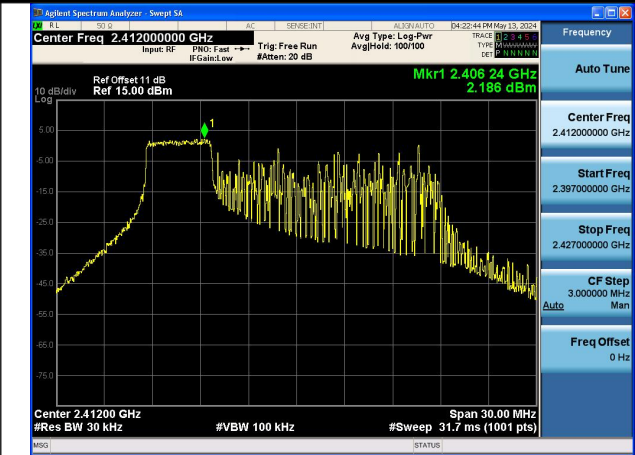

Mode:802.11ax HE20 Tone:26T Frequency:2462MHz  
Ant:Chain1

Mode:802.11ax HE20 Tone:52T Frequency:2412MHz  
Ant:Chain0

Mode:802.11ax HE20 Tone:52T Frequency:2437MHz  
Ant:Chain0

Mode:802.11ax HE20 Tone:52T Frequency:2462MHz  
Ant:Chain0

Mode:802.11ax HE20 Tone:52T Frequency:2412MHz  
Ant:Chain1

Mode:802.11ax HE20 Tone:52T Frequency:2437MHz  
Ant:Chain1

Mode:802.11ax HE20 Tone:52T Frequency:2462MHz  
Ant:Chain1

Mode:802.11ax HE20 Tone:106T Frequency:2412MHz  
Ant:Chain0