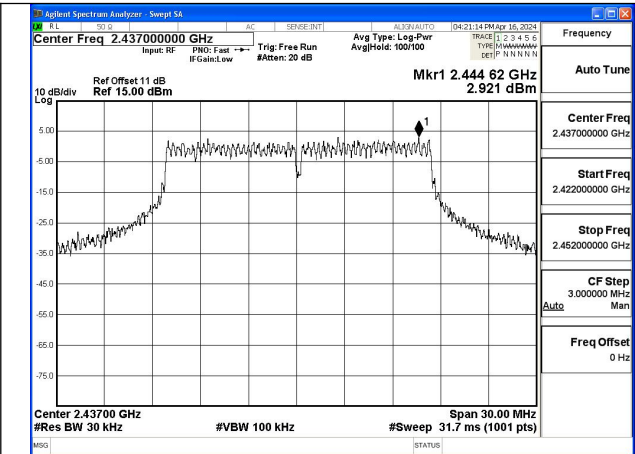

Mode:802.11g Frequency:2437MHz Ant:Chain0