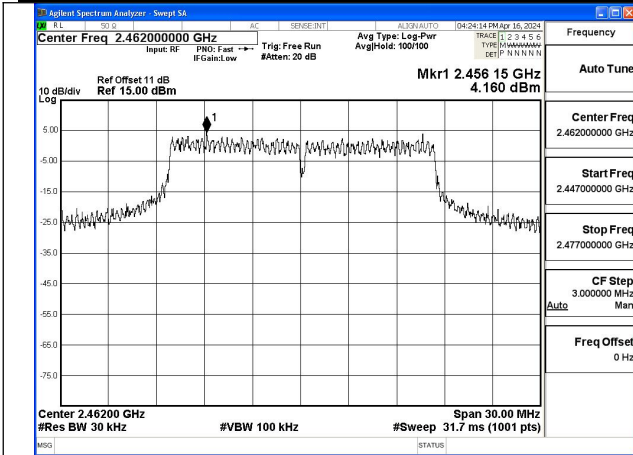

Mode:802.11g Frequency:2462MHz Ant:Chain0