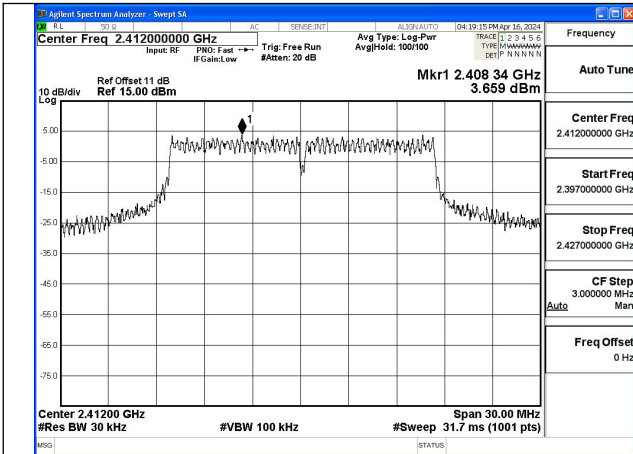

Test Mode: 802.11b

Mode:802.11b Frequency:2462MHz Ant:Chain0

Mode:802.11b Frequency:2412MHz Ant:Chain1

Mode:802.11b Frequency:2437MHz Ant:Chain1

Mode:802.11b Frequency:2462MHz Ant:Chain1

Test Mode: 802.11g