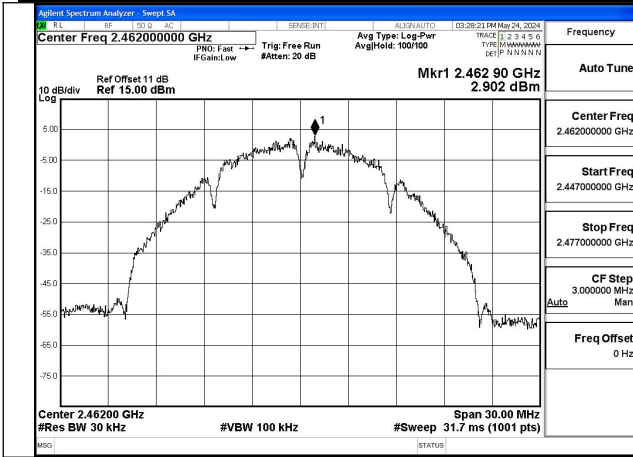

Mode:802.11b Frequency:2462MHz Ant:Chain0