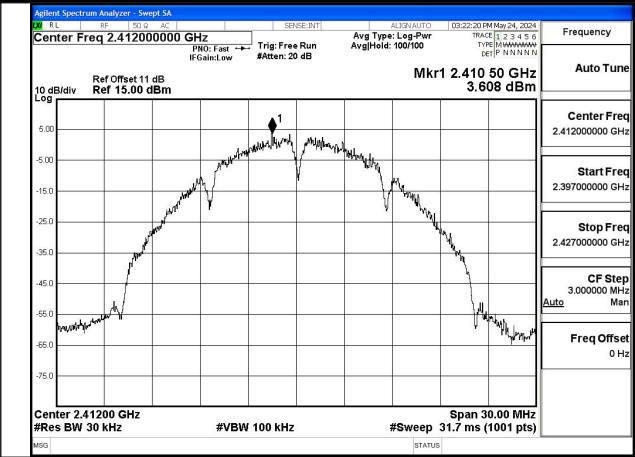

Mode:802.11b Frequency:2412MHz Ant:Chain1