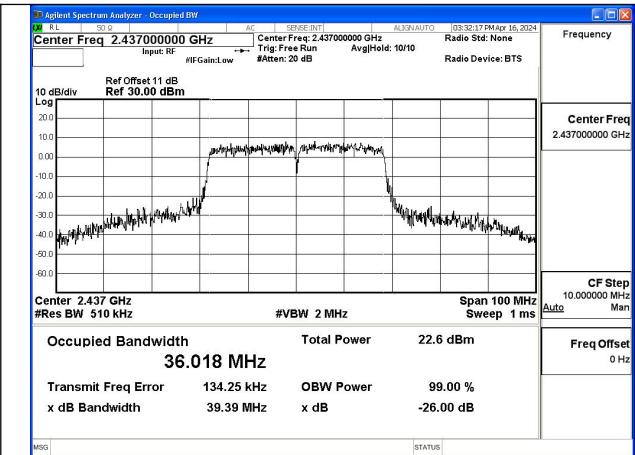

Mode:802.11n HT40 Frequency:2437MHz Ant:Chain0