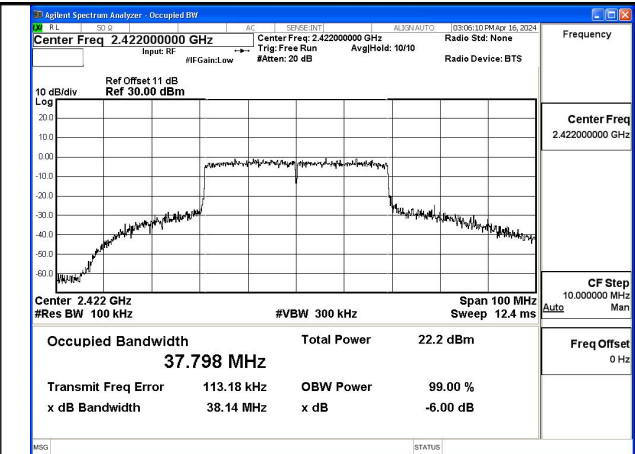

Mode:802.11ax HE40 Tone:484T Frequency:2422MHz Ant:Chain0

Mode:802.11ax HE40 Tone:484T Frequency:2437MHz Ant:Chain0

Mode:802.11ax HE40 Tone:484T Frequency:2452MHz  
Ant:Chain0

Mode:802.11ax HE40 Tone:484T Frequency:2422MHz  
Ant:Chain1