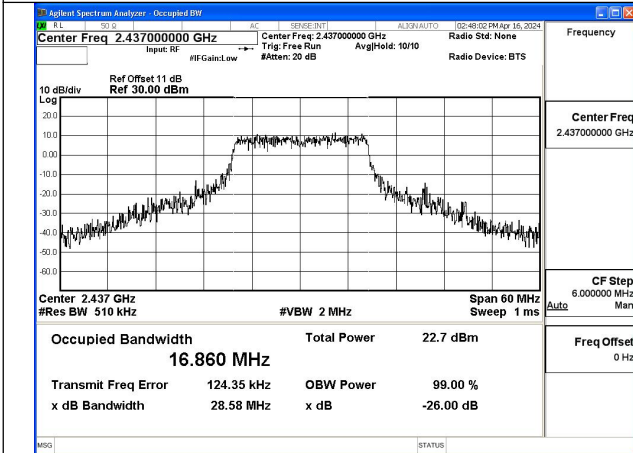

Mode:802.11b Frequency:2462MHz Ant:Chain1

Test Mode: 802.11g

Mode:802.11g Frequency:2412MHz Ant:Chain0

Mode:802.11g Frequency:2437MHz Ant:Chain0

Mode:802.11g Frequency:2462MHz Ant:Chain0

Mode:802.11g Frequency:2412MHz Ant:Chain1