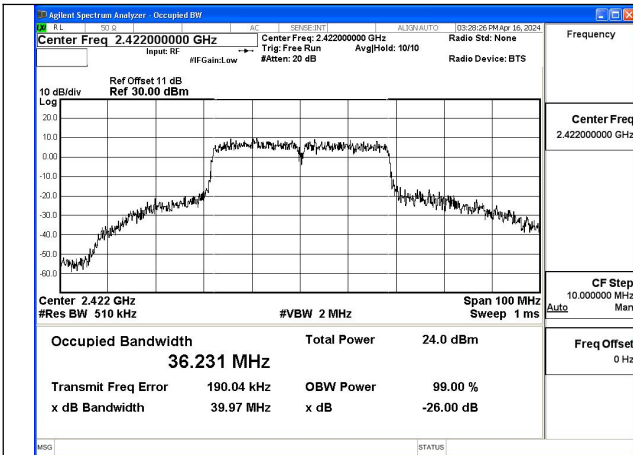

Test Mode: 802.11n HT40

Mode:802.11n HT40 Frequency:2422MHz Ant:Chain0