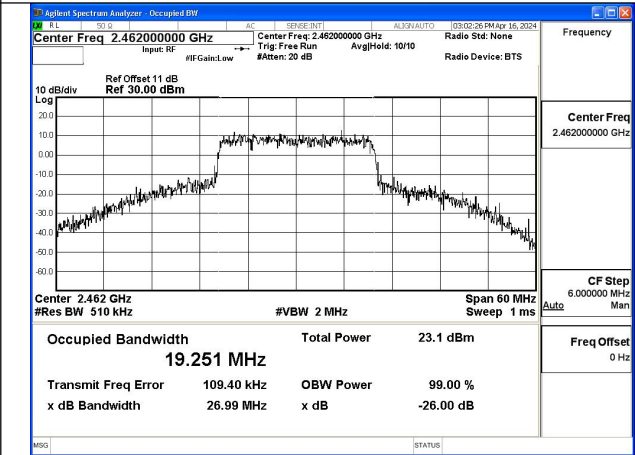

Mode:802.11ax HE20 Tone:242T Frequency:2437MHz Ant:Chain0

Mode:802.11ax HE20 Tone:242T Frequency:2462MHz  
Ant:Chain0

Mode:802.11ax HE20 Tone:242T Frequency:2412MHz  
Ant:Chain1

Mode:802.11ax HE20 Tone:242T Frequency:2437MHz  
Ant:Chain1