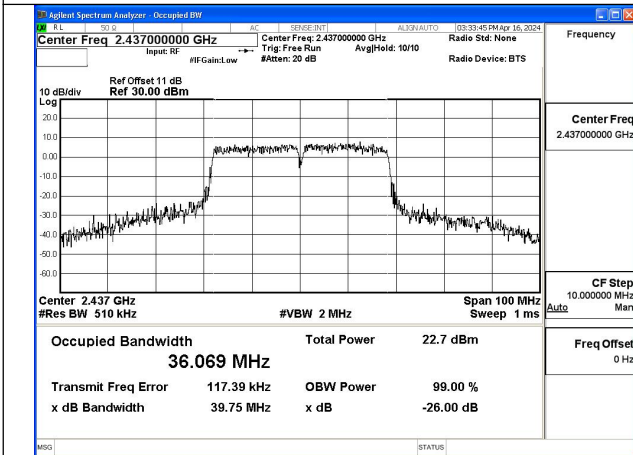

Mode:802.11n HT40 Frequency:2437MHz Ant:Chain1