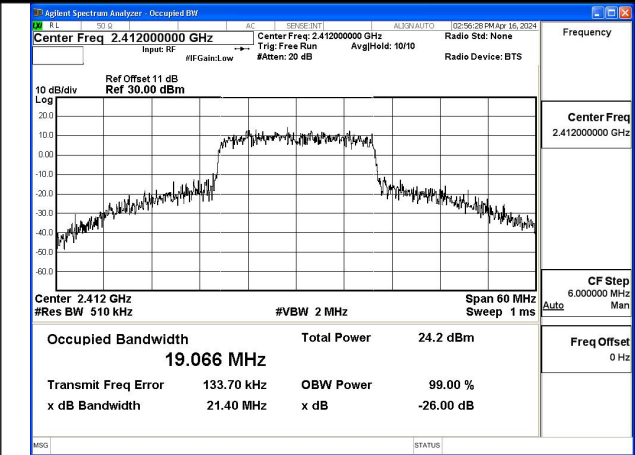

Mode:802.11n HT20 Frequency:2412MHz Ant:Chain1

Mode:802.11n HT20 Frequency:2437MHz Ant:Chain1

Mode:802.11n HT20 Frequency:2462MHz Ant:Chain1

Test Mode: 802.11ax HE20

Mode:802.11ax HE20 Tone:242T Frequency:2412MHz Ant:Chain0

Mode:802.11ax HE20 Tone:242T Frequency:2437MHz Ant:Chain0

Mode:802.11ax HE20 Tone:242T Frequency:2462MHz  
Ant:Chain0

Mode:802.11ax HE20 Tone:242T Frequency:2412MHz  
Ant:Chain1

Mode:802.11ax HE20 Tone:242T Frequency:2437MHz  
Ant:Chain1