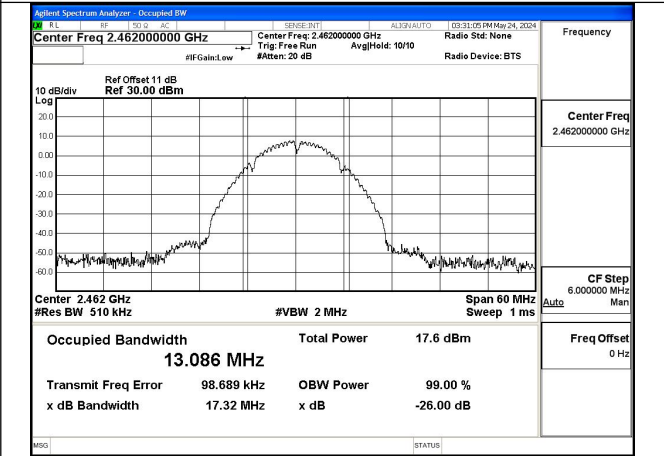

### Test Mode: 802.11b

Mode:802.11b Frequency:2412MHz Ant:Chain0

Mode:802.11b Frequency:2437MHz Ant:Chain0

Mode:802.11b Frequency:2462MHz Ant:Chain0

Mode:802.11b Frequency:2412MHz Ant:Chain1

Mode:802.11b Frequency:2437MHz Ant:Chain1