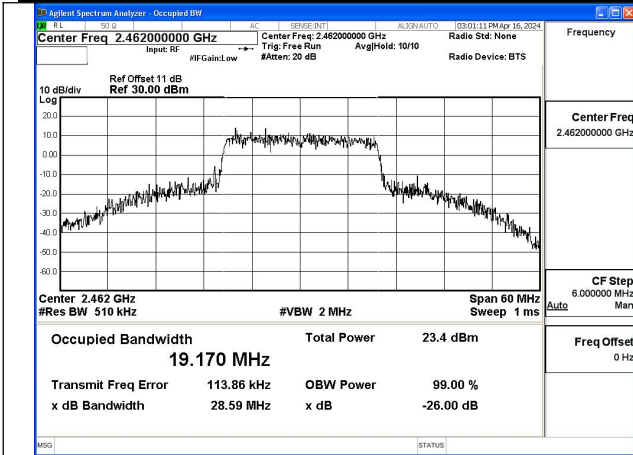

Mode:802.11n HT20 Frequency:2412MHz Ant:Chain1

Mode:802.11n HT20 Frequency:2437MHz Ant:Chain1

Mode:802.11n HT20 Frequency:2462MHz Ant:Chain1

Test Mode: 802.11ax HE20

Mode:802.11ax HE20 Tone:242T Frequency:2412MHz Ant:Chain0

Mode:802.11ax HE20 Tone:242T Frequency:2437MHz Ant:Chain0

Mode:802.11ax HE20 Tone:242T Frequency:2462MHz  
Ant:Chain0

Mode:802.11ax HE20 Tone:242T Frequency:2412MHz  
Ant:Chain1

Mode:802.11ax HE20 Tone:242T Frequency:2437MHz  
Ant:Chain1