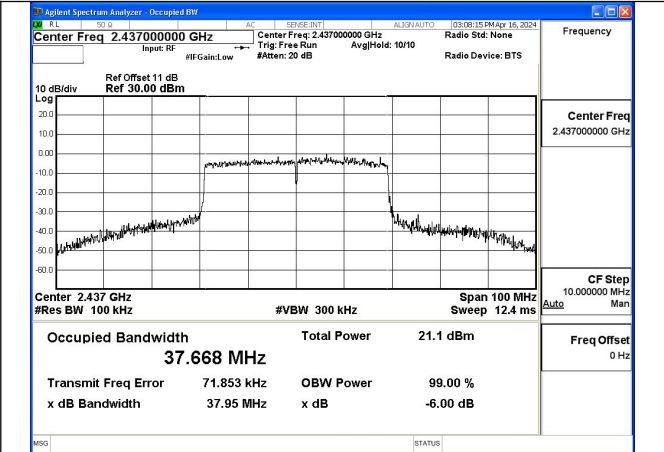

Mode:802.11ax HE40 Tone:484T Frequency:2422MHz Ant:Chain0

Mode:802.11ax HE40 Tone:484T Frequency:2437MHz Ant:Chain0

Mode:802.11ax HE40 Tone:484T Frequency:2452MHz  
Ant:Chain0

Mode:802.11ax HE40 Tone:484T Frequency:2422MHz  
Ant:Chain1