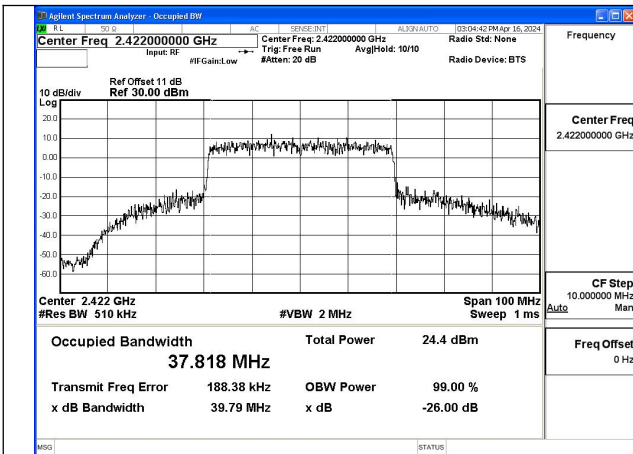

Test Mode: 802.11ax HE40

Mode:802.11ax HE40 Tone:484T Frequency:2422MHz Ant:Chain0