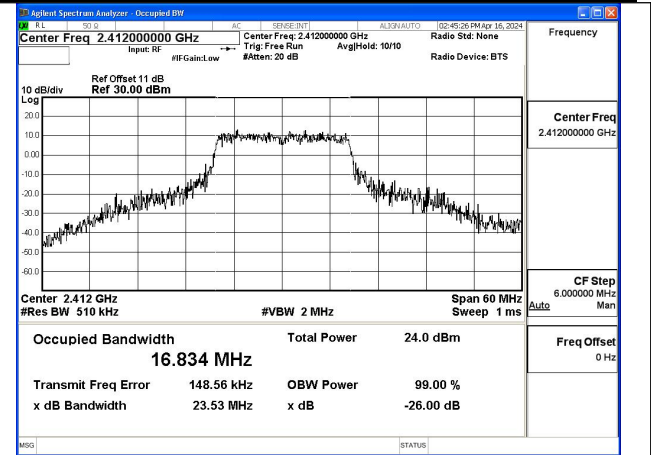

Mode:802.11b Frequency:2462MHz Ant:Chain1

Test Mode: 802.11g

Mode:802.11g Frequency:2412MHz Ant:Chain0

Mode:802.11g Frequency:2437MHz Ant:Chain0

Mode:802.11g Frequency:2462MHz Ant:Chain0

Mode:802.11g Frequency:2412MHz Ant:Chain1