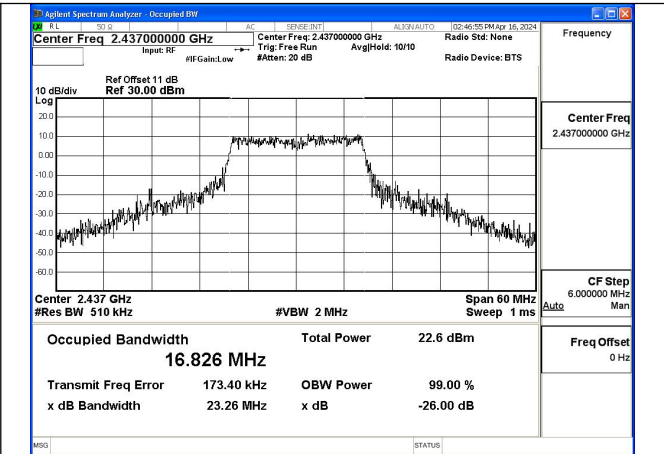

Mode:802.11g Frequency:2437MHz Ant:Chain0