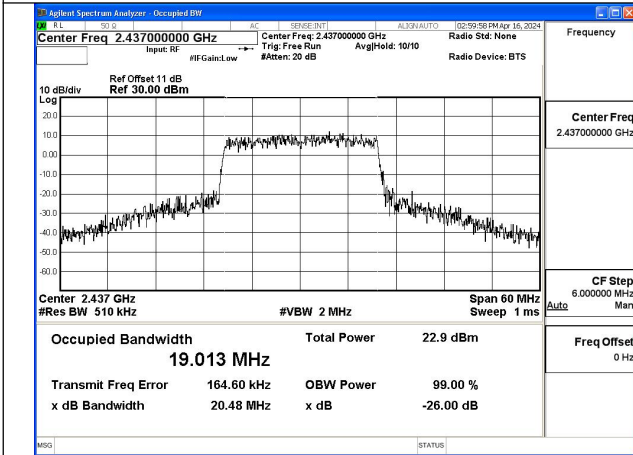

Mode:802.11n HT20 Frequency:2412MHz Ant:Chain1

Mode:802.11n HT20 Frequency:2437MHz Ant:Chain1

Mode:802.11n HT20 Frequency:2462MHz Ant:Chain1

Test Mode: 802.11ax HE20

Mode:802.11ax HE20 Tone:242T Frequency:2412MHz Ant:Chain0

Mode:802.11ax HE20 Tone:242T Frequency:2437MHz Ant:Chain0

Mode:802.11ax HE20 Tone:242T Frequency:2462MHz  
Ant:Chain0

Mode:802.11ax HE20 Tone:242T Frequency:2412MHz  
Ant:Chain1

Mode:802.11ax HE20 Tone:242T Frequency:2437MHz  
Ant:Chain1