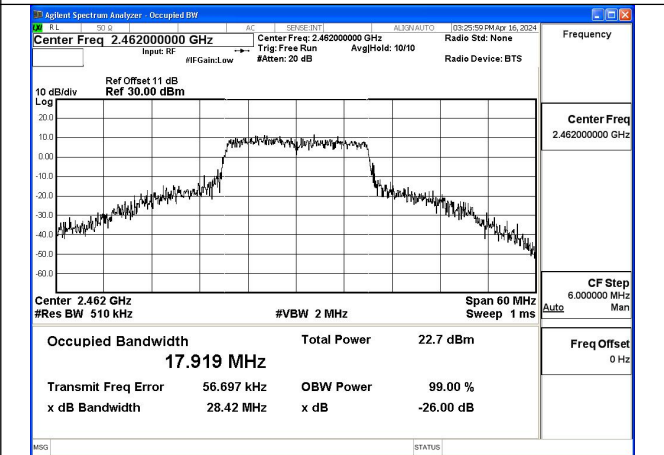

Mode:802.11n HT20 Frequency:2462MHz Ant:Chain1