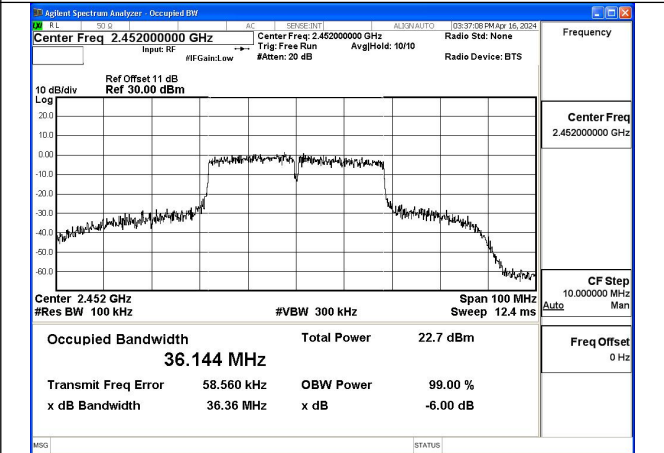

Mode:802.11n HT40 Frequency:2452MHz Ant:Chain1