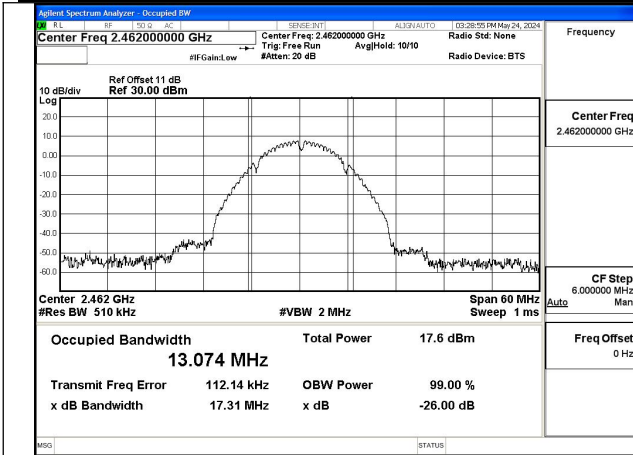

### Test Mode: 802.11b

Mode:802.11b Frequency:2412MHz Ant:Chain0

Mode:802.11b Frequency:2437MHz Ant:Chain0

Mode:802.11b Frequency:2462MHz Ant:Chain0

Mode:802.11b Frequency:2412MHz Ant:Chain1

Mode:802.11b Frequency:2437MHz Ant:Chain1