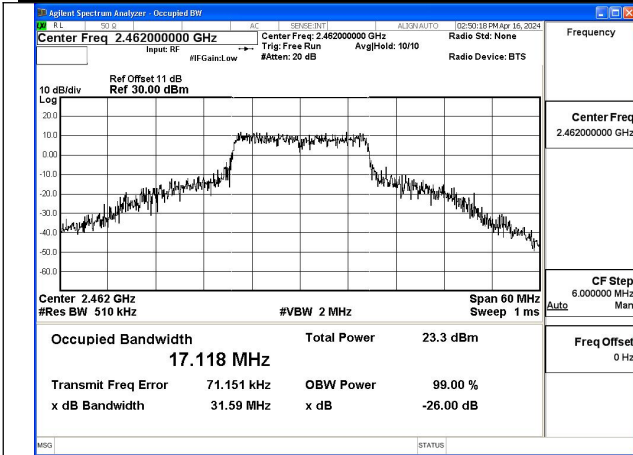

Mode:802.11b Frequency:2462MHz Ant:Chain1

Test Mode: 802.11g

Mode:802.11g Frequency:2412MHz Ant:Chain0

Mode:802.11g Frequency:2437MHz Ant:Chain0

Mode:802.11g Frequency:2462MHz Ant:Chain0

Mode:802.11g Frequency:2412MHz Ant:Chain1