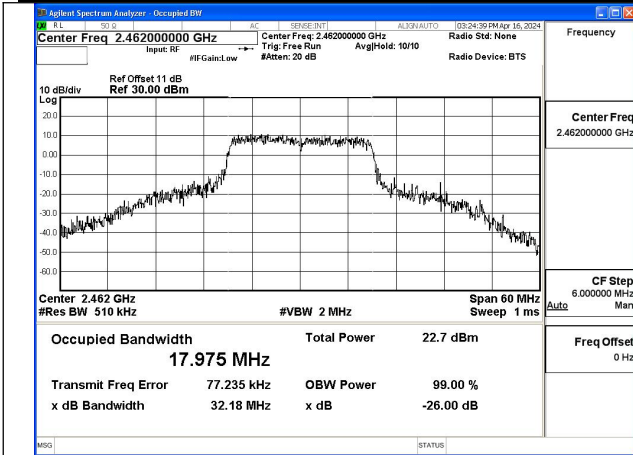

Mode:802.11g Frequency:2437MHz Ant:Chain1

Mode:802.11g Frequency:2462MHz Ant:Chain1

Test Mode: 802.11n HT20

Mode:802.11n HT20 Frequency:2412MHz Ant:Chain0

Mode:802.11n HT20 Frequency:2437MHz Ant:Chain0

Mode:802.11n HT20 Frequency:2462MHz Ant:Chain0