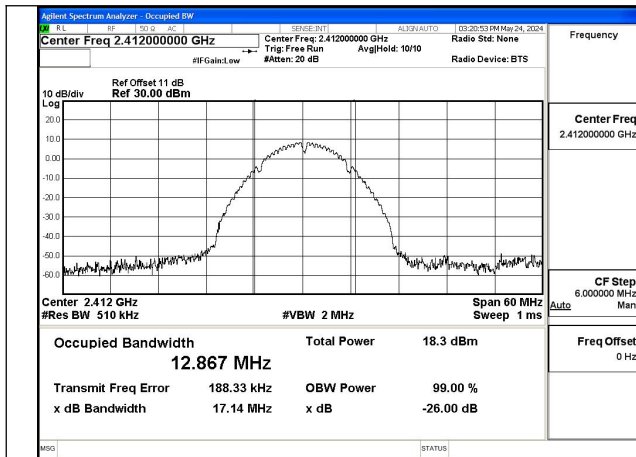

99% Bandwidth

Test Mode	Antenna	99% bandwidth (MHz)		
		Channel No.1	Channel No.6	Channel No.11
		2412MHz	2437MHz	2462MHz
802.11b	Chain0	12.867	13.031	13.074
802.11b	Chain1	12.904	13.056	13.086
802.11g	Chain0	16.836	16.826	17.118
802.11g	Chain1	16.834	16.860	17.270
802.11n HT20	Chain0	17.726	17.747	17.975
802.11n HT20	Chain1	17.779	17.741	17.919
802.11ax HE20	Chain0	19.032	19.085	19.170
802.11ax HE20	Chain1	19.066	19.013	19.251

Test Mode	Antenna	99% bandwidth (MHz)		
		Channel No.3	Channel No.6	Channel No.9
		2422MHz	2437MHz	2452MHz
802.11n HT40	Chain0	36.231	36.018	36.150
802.11n HT40	Chain1	36.262	36.069	36.196
802.11ax HE40	Chain0	37.818	37.650	37.695
802.11ax HE40	Chain1	37.918	37.818	37.771

Test Mode: 802.11b

Mode:802.11b Frequency:2412MHz Ant:Chain0