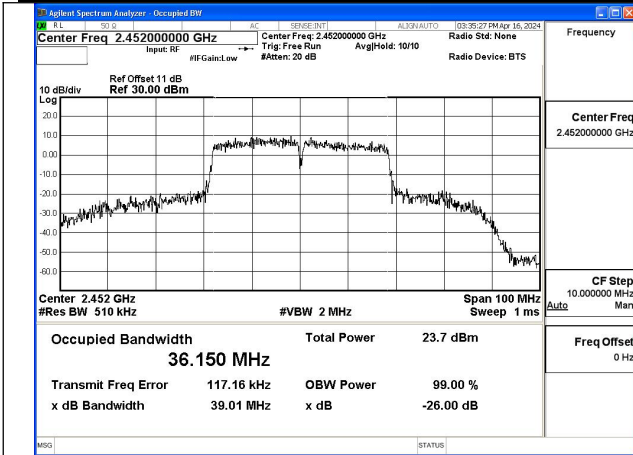

Mode:802.11ax HE20 Tone:242T Frequency:2462MHz  
Ant:Chain1

Test Mode: 802.11n HT40

Mode:802.11n HT40 Frequency:2422MHz Ant:Chain0

Mode:802.11n HT40 Frequency:2437MHz Ant:Chain0

Mode:802.11n HT40 Frequency:2452MHz Ant:Chain0