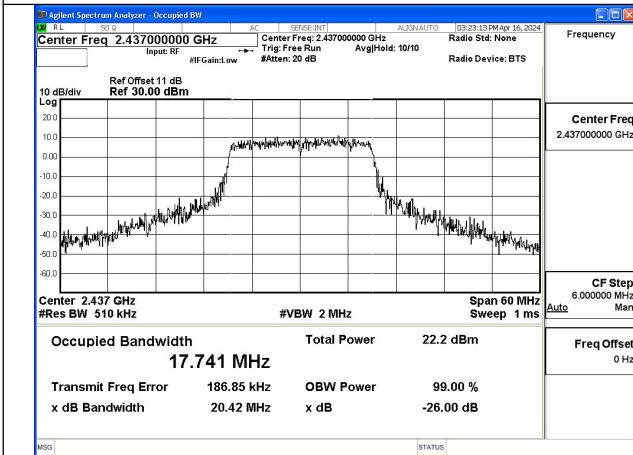

Mode:802.11g Frequency:2437MHz Ant:Chain1

Mode:802.11g Frequency:2462MHz Ant:Chain1

Test Mode: 802.11n HT20

Mode:802.11n HT20 Frequency:2412MHz Ant:Chain0

Mode:802.11n HT20 Frequency:2437MHz Ant:Chain0

Mode:802.11n HT20 Frequency:2462MHz Ant:Chain0

Mode:802.11n HT20 Frequency:2412MHz Ant:Chain1

Mode:802.11n HT20 Frequency:2437MHz Ant:Chain1

Mode:802.11n HT20 Frequency:2462MHz Ant:Chain1

Test Mode: 802.11ax HE20

Mode:802.11ax HE20 Tone:242T Frequency:2412MHz Ant:Chain0