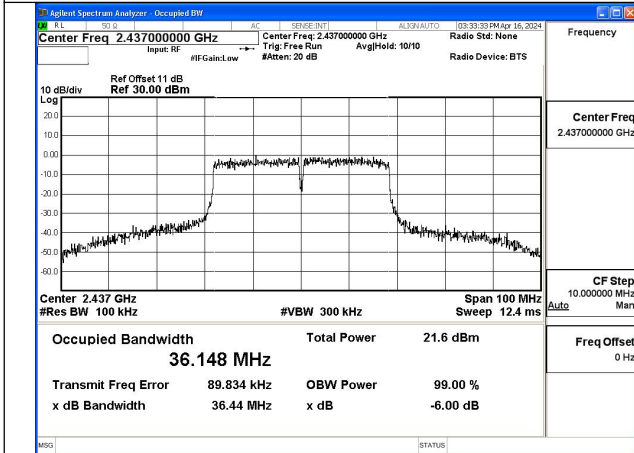

Mode:802.11n HT40 Frequency:2437MHz Ant:Chain1