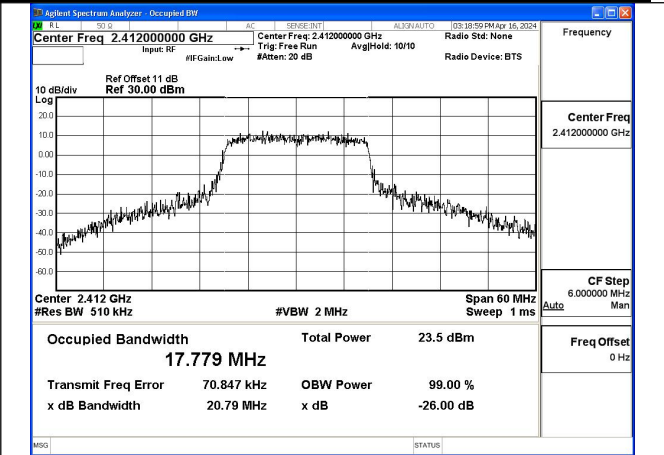

Mode:802.11g Frequency:2437MHz Ant:Chain1

Mode:802.11g Frequency:2462MHz Ant:Chain1

Test Mode: 802.11n HT20

Mode:802.11n HT20 Frequency:2412MHz Ant:Chain0

Mode:802.11n HT20 Frequency:2437MHz Ant:Chain0

Mode:802.11n HT20 Frequency:2462MHz Ant:Chain0