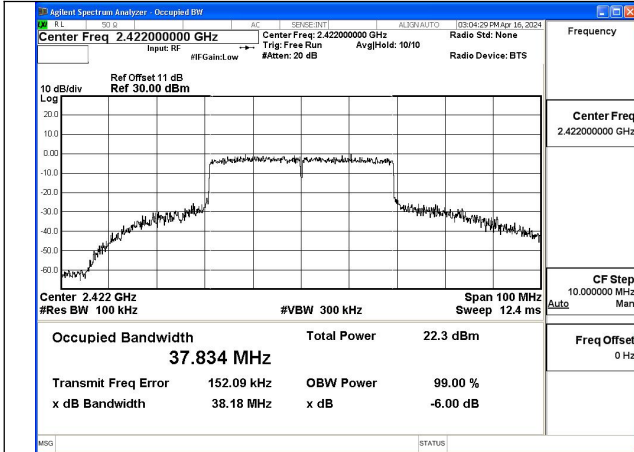

Mode:802.11ax HE40 Tone:484T Frequency:2422MHz Ant:Chain0

Mode:802.11ax HE40 Tone:484T Frequency:2437MHz Ant:Chain0

Mode:802.11ax HE40 Tone:484T Frequency:2452MHz  
Ant:Chain0

Mode:802.11ax HE40 Tone:484T Frequency:2422MHz  
Ant:Chain1