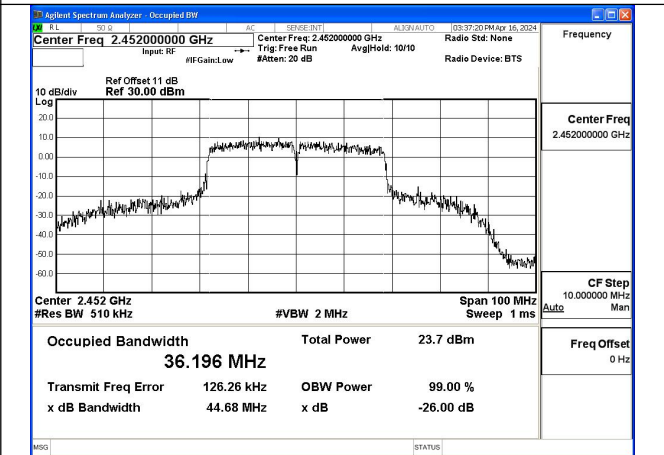

Mode:802.11n HT40 Frequency:2452MHz Ant:Chain1