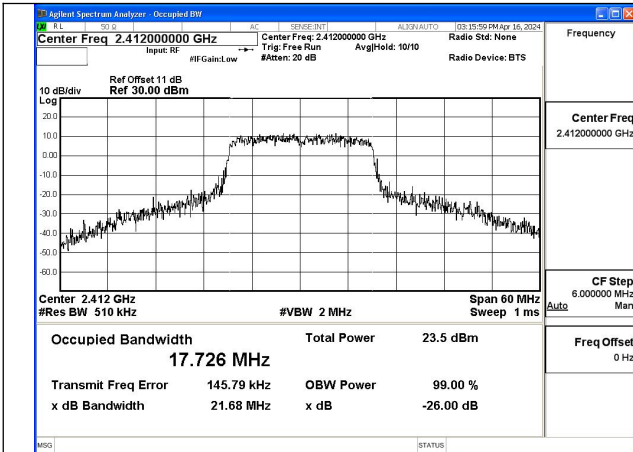

Test Mode: 802.11n HT20

Mode:802.11n HT20 Frequency:2412MHz Ant:Chain0