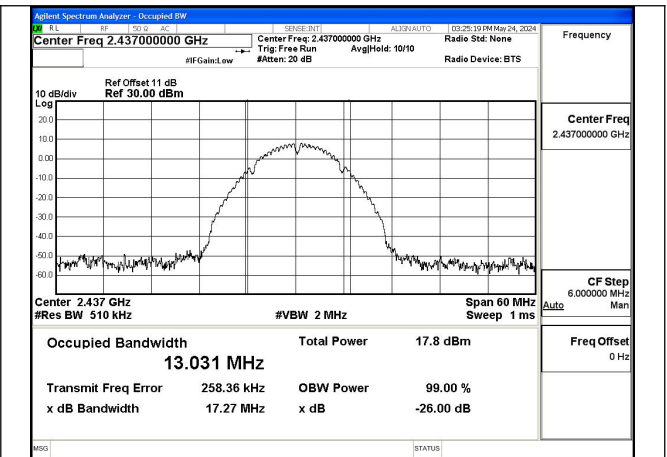

Mode:802.11b Frequency:2437MHz Ant:Chain0