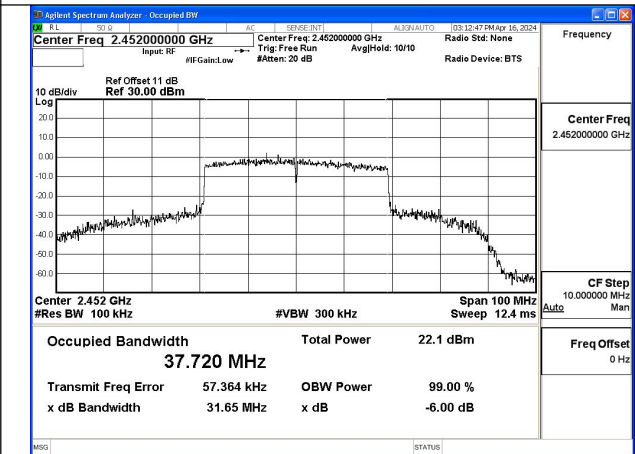

Mode:802.11ax HE40 Tone:484T Frequency:2452MHz
Ant:Chain1