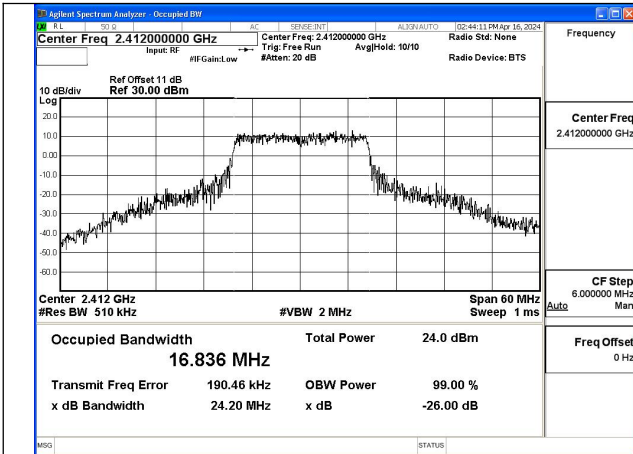

Test Mode: 802.11g

Mode:802.11g Frequency:2412MHz Ant:Chain0