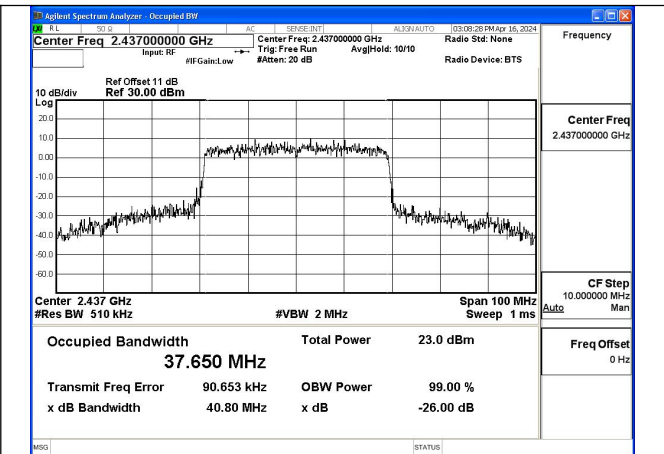

Test Mode: 802.11ax HE40

Mode:802.11ax HE40 Tone:484T Frequency:2437MHz Ant:Chain0