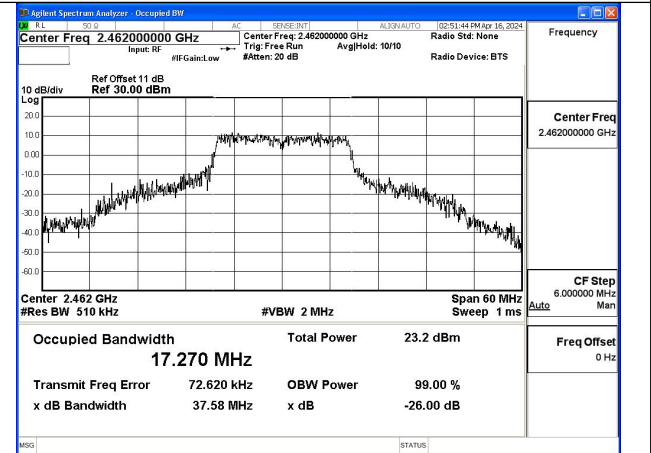

Mode:802.11b Frequency:2462MHz Ant:Chain1

Test Mode: 802.11g

Mode:802.11g Frequency:2412MHz Ant:Chain0

Mode:802.11g Frequency:2437MHz Ant:Chain0

Mode:802.11g Frequency:2462MHz Ant:Chain0

Mode:802.11g Frequency:2412MHz Ant:Chain1