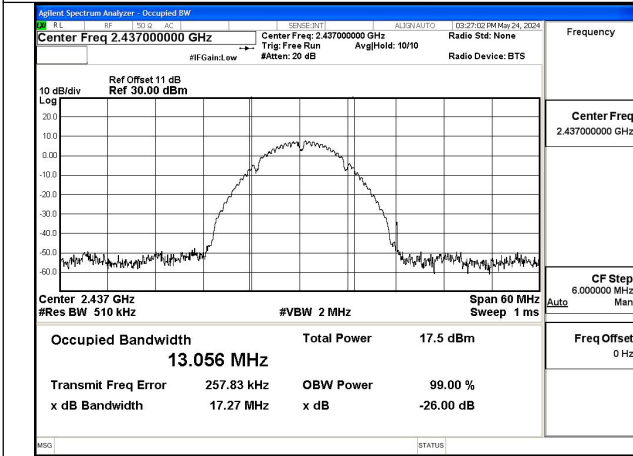

### Test Mode: 802.11b

Mode:802.11b Frequency:2412MHz Ant:Chain0

Mode:802.11b Frequency:2437MHz Ant:Chain0

Mode:802.11b Frequency:2462MHz Ant:Chain0

Mode:802.11b Frequency:2412MHz Ant:Chain1

Mode:802.11b Frequency:2437MHz Ant:Chain1