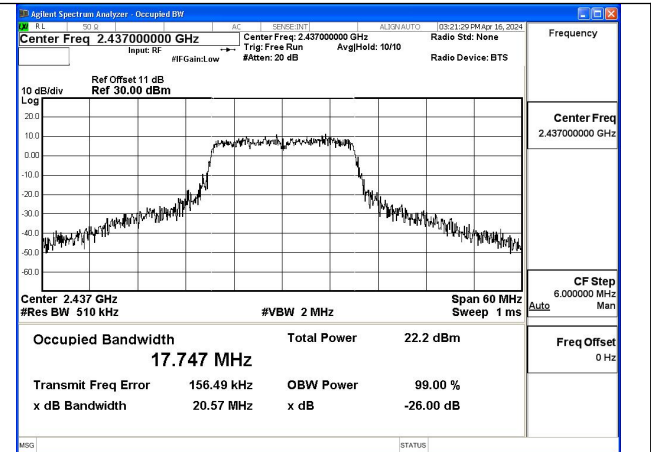

Test Mode: 802.11n HT20

Mode:802.11n HT20 Frequency:2437MHz Ant:Chain0