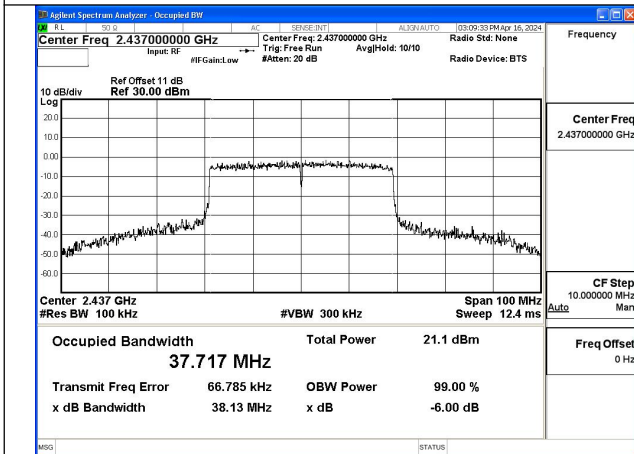

Mode:802.11ax HE40 Tone:484T Frequency:2422MHz Ant:Chain0

Mode:802.11ax HE40 Tone:484T Frequency:2437MHz Ant:Chain0

Mode:802.11ax HE40 Tone:484T Frequency:2452MHz  
Ant:Chain0

Mode:802.11ax HE40 Tone:484T Frequency:2422MHz  
Ant:Chain1