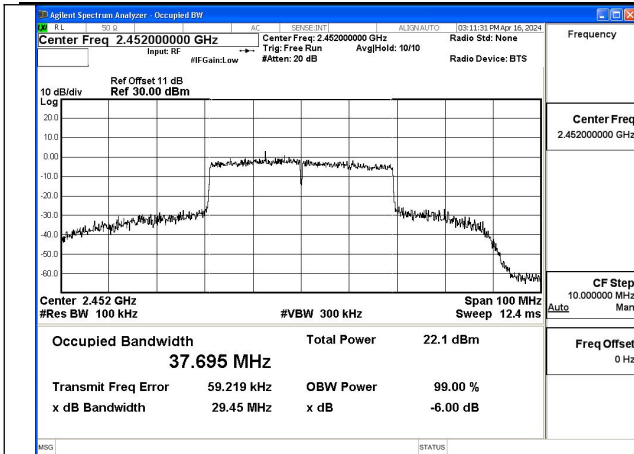

Mode:802.11ax HE40 Tone:484T Frequency:2422MHz Ant:Chain0

Mode:802.11ax HE40 Tone:484T Frequency:2437MHz Ant:Chain0

Mode:802.11ax HE40 Tone:484T Frequency:2452MHz  
Ant:Chain0

Mode:802.11ax HE40 Tone:484T Frequency:2422MHz  
Ant:Chain1