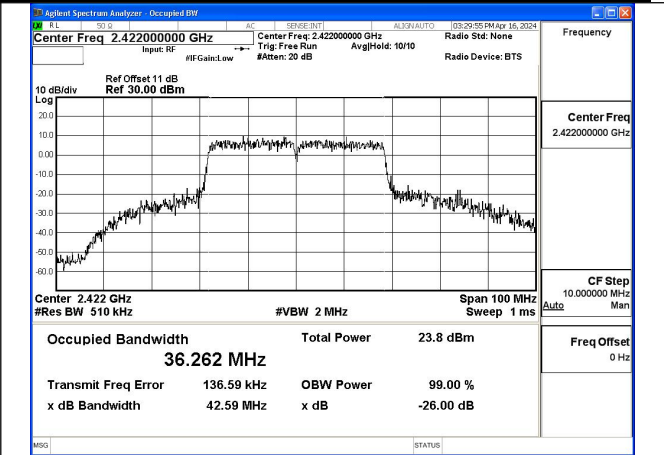

Mode:802.11ax HE20 Tone:242T Frequency:2437MHz Ant:Chain0

Mode:802.11ax HE20 Tone:242T Frequency:2462MHz  
Ant:Chain0

Mode:802.11ax HE20 Tone:242T Frequency:2412MHz  
Ant:Chain1

Mode:802.11ax HE20 Tone:242T Frequency:2437MHz  
Ant:Chain1

Mode:802.11ax HE20 Tone:242T Frequency:2462MHz  
Ant:Chain1

Test Mode: 802.11n HT40

Mode:802.11n HT40 Frequency:2422MHz Ant:Chain0

Mode:802.11n HT40 Frequency:2437MHz Ant:Chain0

Mode:802.11n HT40 Frequency:2452MHz Ant:Chain0