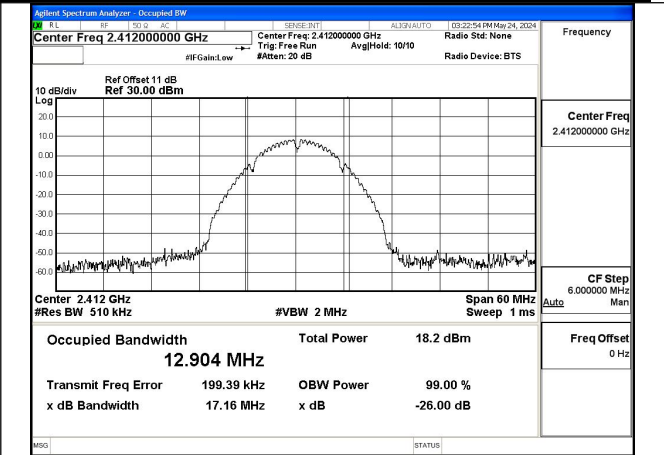

### Test Mode: 802.11b

Mode:802.11b Frequency:2412MHz Ant:Chain0

Mode:802.11b Frequency:2437MHz Ant:Chain0

Mode:802.11b Frequency:2462MHz Ant:Chain0

Mode:802.11b Frequency:2412MHz Ant:Chain1

Mode:802.11b Frequency:2437MHz Ant:Chain1