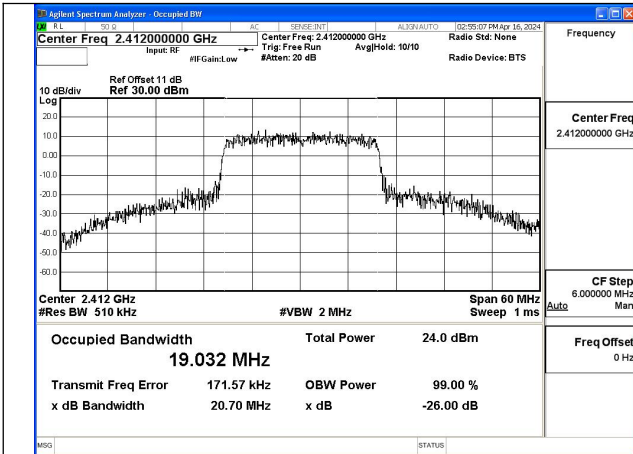

Test Mode: 802.11ax HE20

Mode:802.11ax HE20 Tone:242T Frequency:2412MHz Ant:Chain0