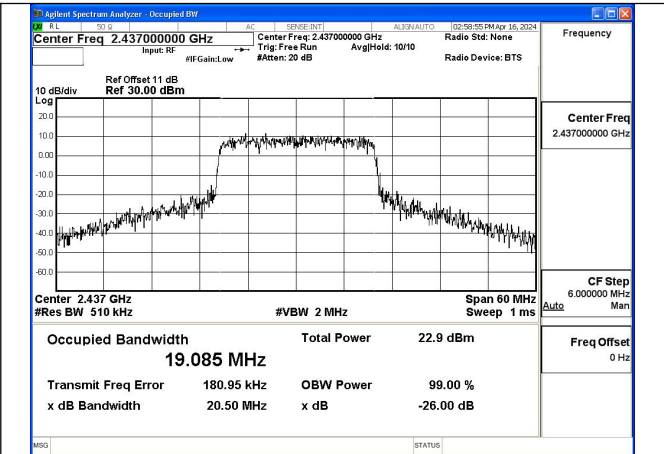

Test Mode: 802.11ax HE20

Mode:802.11ax HE20 Tone:242T Frequency:2437MHz Ant:Chain0