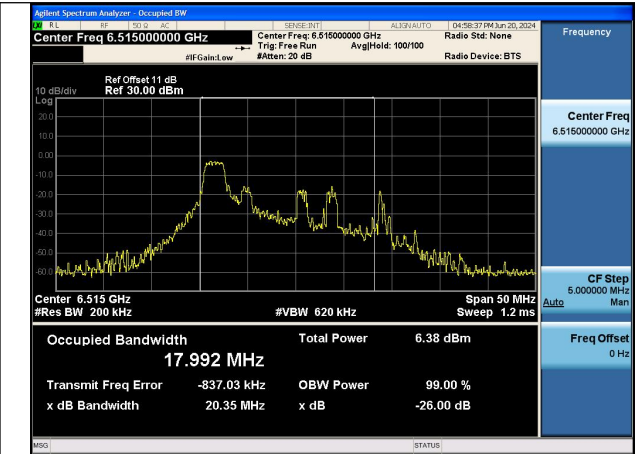

Test Mode: 802.11ax HE160

Mode:802.11ax HE160 Frequency:6505MHz
Ant:Chain0

Mode:802.11ax HE160 Frequency:6505MHz
Ant:Chain1

Test Mode: 802.11ax HE20 26T

Mode:802.11ax HE20 TONE:26T Frequency:6435MHz
Ant:Chain0

Mode:802.11ax HE20 TONE:26T Frequency:6475MHz
Ant:Chain0

Mode:802.11ax HE20 TONE:26T Frequency:6515MHz
Ant:Chain0

Mode:802.11ax HE20 TONE:26T Frequency:6435MHz
Ant:Chain1

Mode:802.11ax HE20 TONE:26T Frequency:6475MHz
Ant:Chain1

Mode:802.11ax HE20 TONE:26T Frequency:6515MHz
Ant:Chain1

Test Mode: 802.11ax HE40 26T

Mode:802.11ax HE40 TONE:26T Frequency:6445MHz
Ant:Chain0

Mode:802.11ax HE40 TONE:26T Frequency:6525MHz
Ant:Chain0

Mode:802.11ax HE40 TONE:26T Frequency:6445MHz
Ant:Chain1