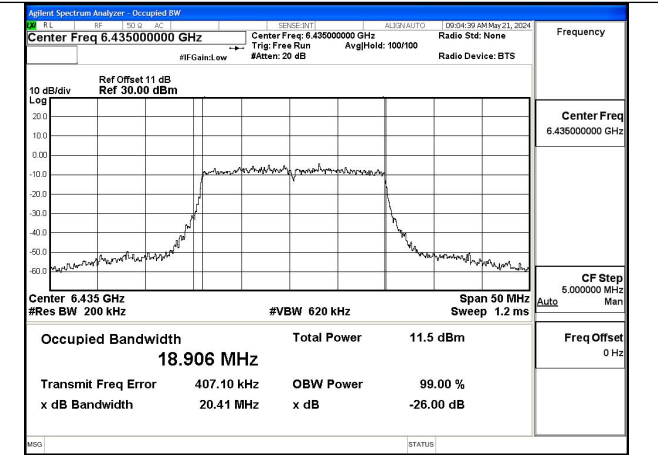

Mode:802.11ax HE20 Frequency:6435MHz Ant:Chain1