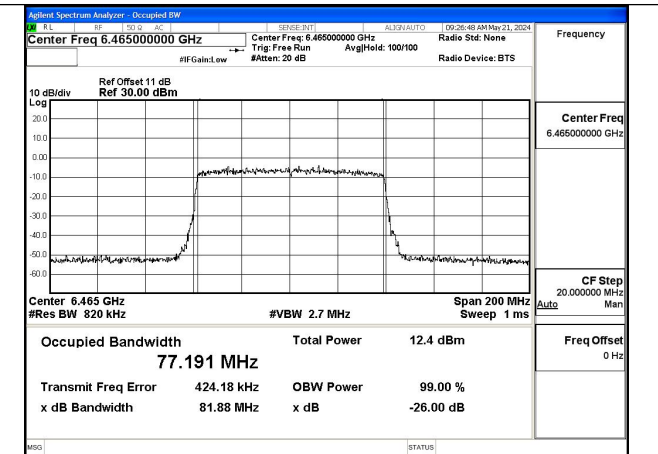

Test Mode: 802.11ax HE80

Mode:802.11ax HE80 Frequency:6465MHz Ant:Chain1

Test Mode: 802.11ax HE160