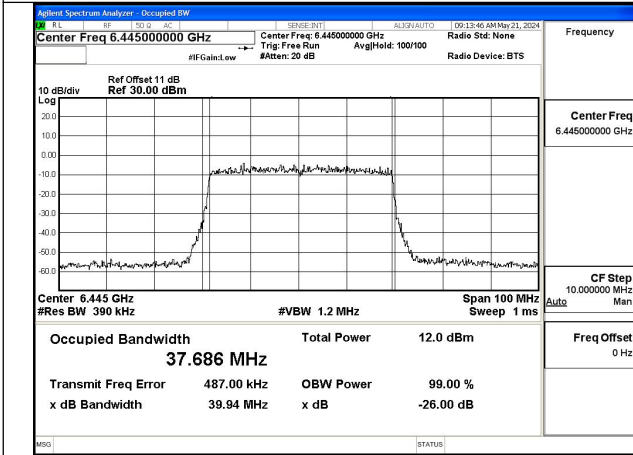

Mode:802.11ax HE20 Frequency:6475MHz Ant:Chain1

Mode:802.11ax HE20 Frequency:6515MHz Ant:Chain1

Test Mode: 802.11ax HE40

Mode:802.11ax HE40 Frequency:6445MHz Ant:Chain0

Mode:802.11ax HE40 Frequency:6525MHz Ant:Chain0