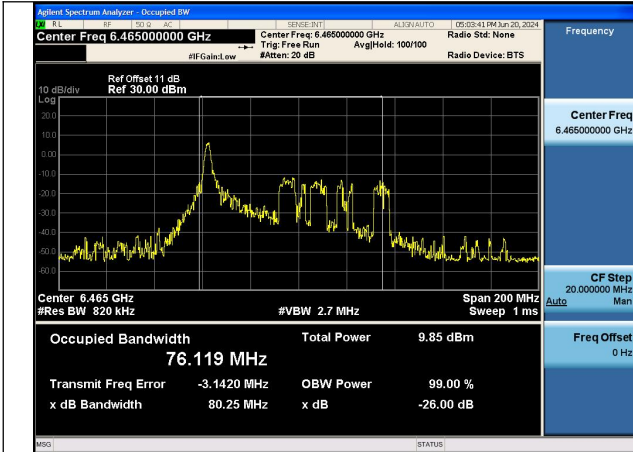

Mode:802.11ax HE20 TONE:26T Frequency:6515MHz
Ant:Chain1

Test Mode: 802.11ax HE40 26T

Mode:802.11ax HE40 TONE:26T Frequency:6445MHz
Ant:Chain0

Mode:802.11ax HE40 TONE:26T Frequency:6525MHz
Ant:Chain0

Mode:802.11ax HE40 TONE:26T Frequency:6445MHz
Ant:Chain1

Mode:802.11ax HE40 TONE:26T Frequency:6525MHz
Ant:Chain1

Test Mode: 802.11ax HE80 26T

Mode:802.11ax HE80 TONE:26T Frequency:6465MHz
Ant:Chain0

Mode:802.11ax HE80 TONE:26T Frequency:6465MHz
Ant:Chain1

Test Mode: 802.11ax HE160 26T