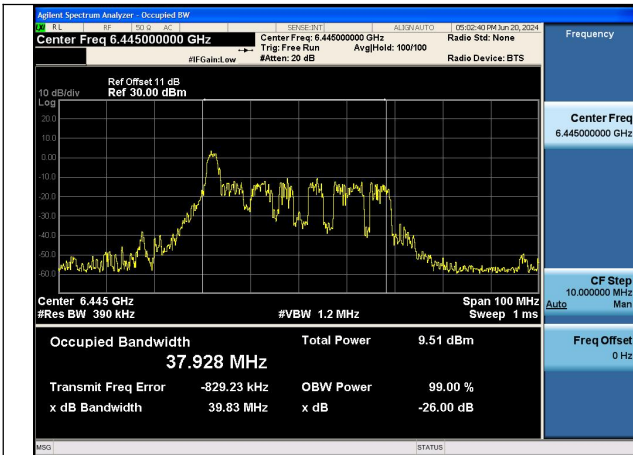

Test Mode: 802.11ax HE40 26T

Mode:802.11ax HE40 TONE:26T Frequency:6445MHz
Ant:Chain0