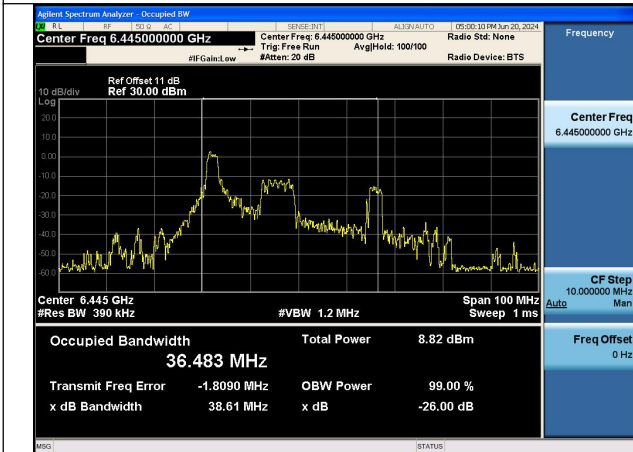

Mode:802.11ax HE20 TONE:26T Frequency:6515MHz
Ant:Chain1

Test Mode: 802.11ax HE40 26T

Mode:802.11ax HE40 TONE:26T Frequency:6445MHz
Ant:Chain0

Mode:802.11ax HE40 TONE:26T Frequency:6525MHz
Ant:Chain0

Mode:802.11ax HE40 TONE:26T Frequency:6445MHz
Ant:Chain1

Mode:802.11ax HE40 TONE:26T Frequency:6525MHz
Ant:Chain1

Test Mode: 802.11ax HE80 26T

Mode:802.11ax HE80 TONE:26T Frequency:6465MHz
Ant:Chain0

Mode:802.11ax HE80 TONE:26T Frequency:6465MHz
Ant:Chain1

Test Mode: 802.11ax HE160 26T