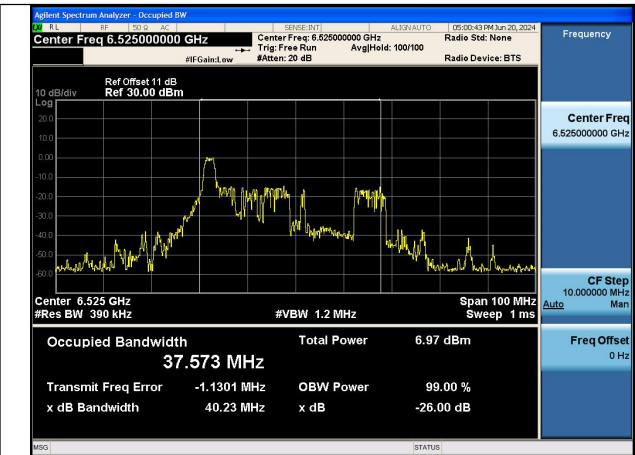

Mode:802.11ax HE40 TONE:26T Frequency:6525MHz
Ant:Chain0