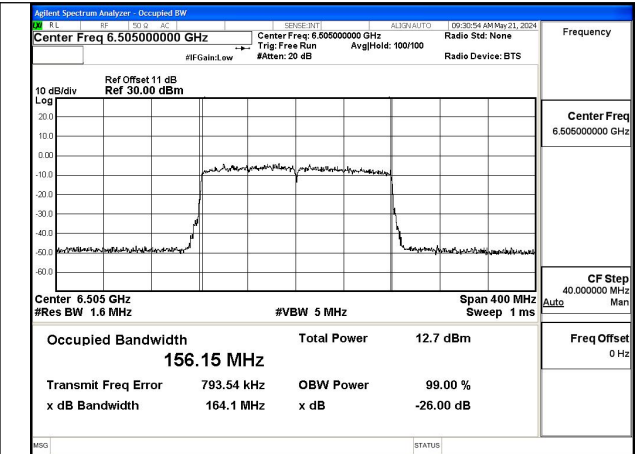

Mode:802.11ax HE160 Frequency:6505MHz
Ant:Chain1