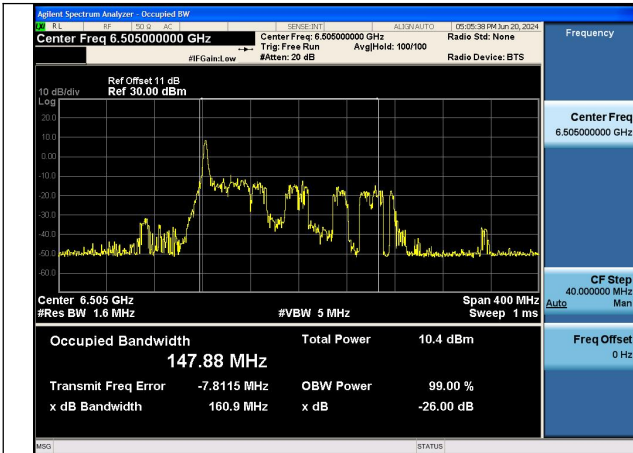

Mode:802.11ax HE40 TONE:26T Frequency:6525MHz
Ant:Chain1

Test Mode: 802.11ax HE80 26T

Mode:802.11ax HE80 TONE:26T Frequency:6465MHz
Ant:Chain0

Mode:802.11ax HE80 TONE:26T Frequency:6465MHz
Ant:Chain1

Test Mode: 802.11ax HE160 26T

Mode:802.11ax HE160 TONE:26T
Frequency:6505MHz Ant:Chain0

Mode:802.11ax HE160 TONE:26T
Frequency:6505MHz Ant:Chain1