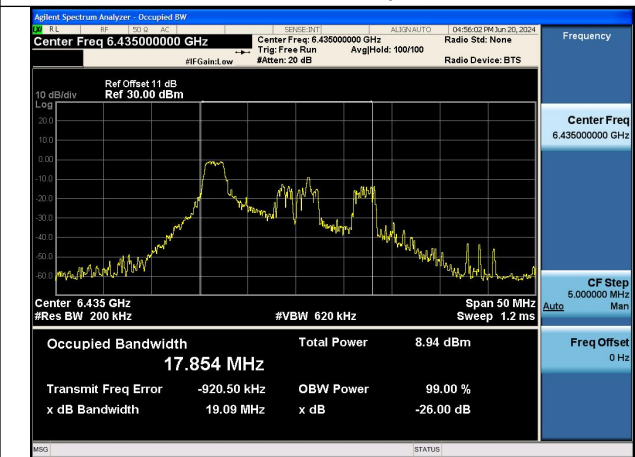

Test Mode: 802.11ax HE160

Mode:802.11ax HE160 Frequency:6505MHz
Ant:Chain0

Mode:802.11ax HE160 Frequency:6505MHz
Ant:Chain1

Test Mode: 802.11ax HE20 26T

Mode:802.11ax HE20 TONE:26T Frequency:6435MHz
Ant:Chain0

Mode:802.11ax HE20 TONE:26T Frequency:6475MHz
Ant:Chain0

Mode:802.11ax HE20 TONE:26T Frequency:6515MHz
Ant:Chain0

Mode:802.11ax HE20 TONE:26T Frequency:6435MHz
Ant:Chain1

Mode:802.11ax HE20 TONE:26T Frequency:6475MHz
Ant:Chain1