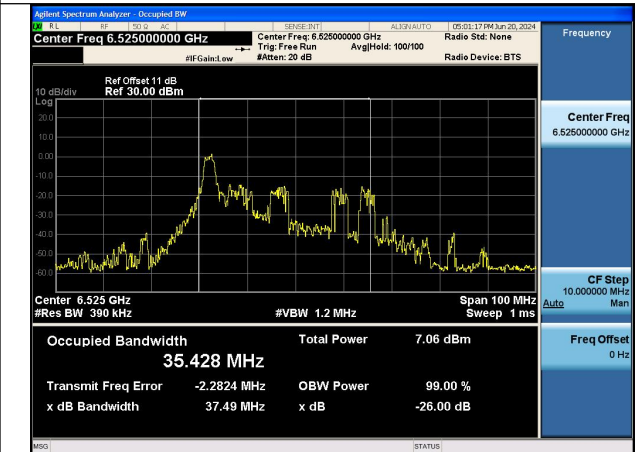

Mode:802.11ax HE20 TONE:26T Frequency:6515MHz
Ant:Chain1

Test Mode: 802.11ax HE40 26T

Mode:802.11ax HE40 TONE:26T Frequency:6445MHz
Ant:Chain0

Mode:802.11ax HE40 TONE:26T Frequency:6525MHz
Ant:Chain0

Mode:802.11ax HE40 TONE:26T Frequency:6445MHz
Ant:Chain1

Mode:802.11ax HE40 TONE:26T Frequency:6525MHz
Ant:Chain1

Test Mode: 802.11ax HE80 26T

Mode:802.11ax HE80 TONE:26T Frequency:6465MHz
Ant:Chain0

Mode:802.11ax HE80 TONE:26T Frequency:6465MHz
Ant:Chain1

Test Mode: 802.11ax HE160 26T