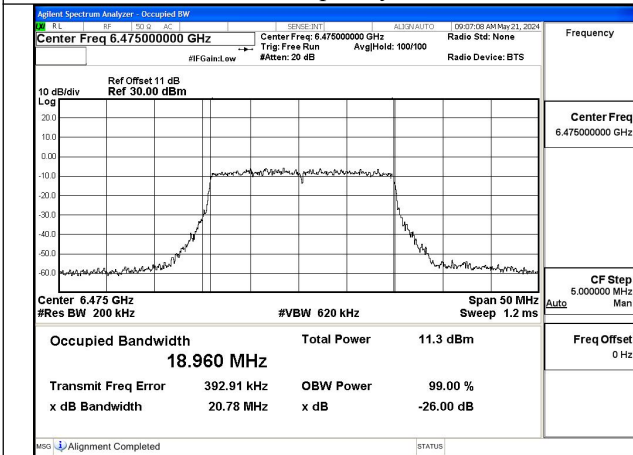

Test Mode: 802.11a

Mode:802.11ax HE20 Frequency:6435MHz Ant:Chain0

Mode:802.11ax HE20 Frequency:6475MHz Ant:Chain0

Mode:802.11ax HE20 Frequency:6515MHz Ant:Chain0

Mode:802.11ax HE20 Frequency:6435MHz Ant:Chain1