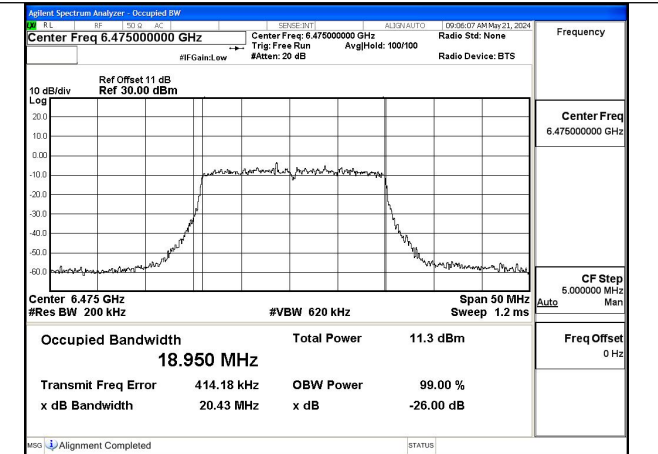

Mode:802.11ax HE20 Frequency:6475MHz Ant:Chain0