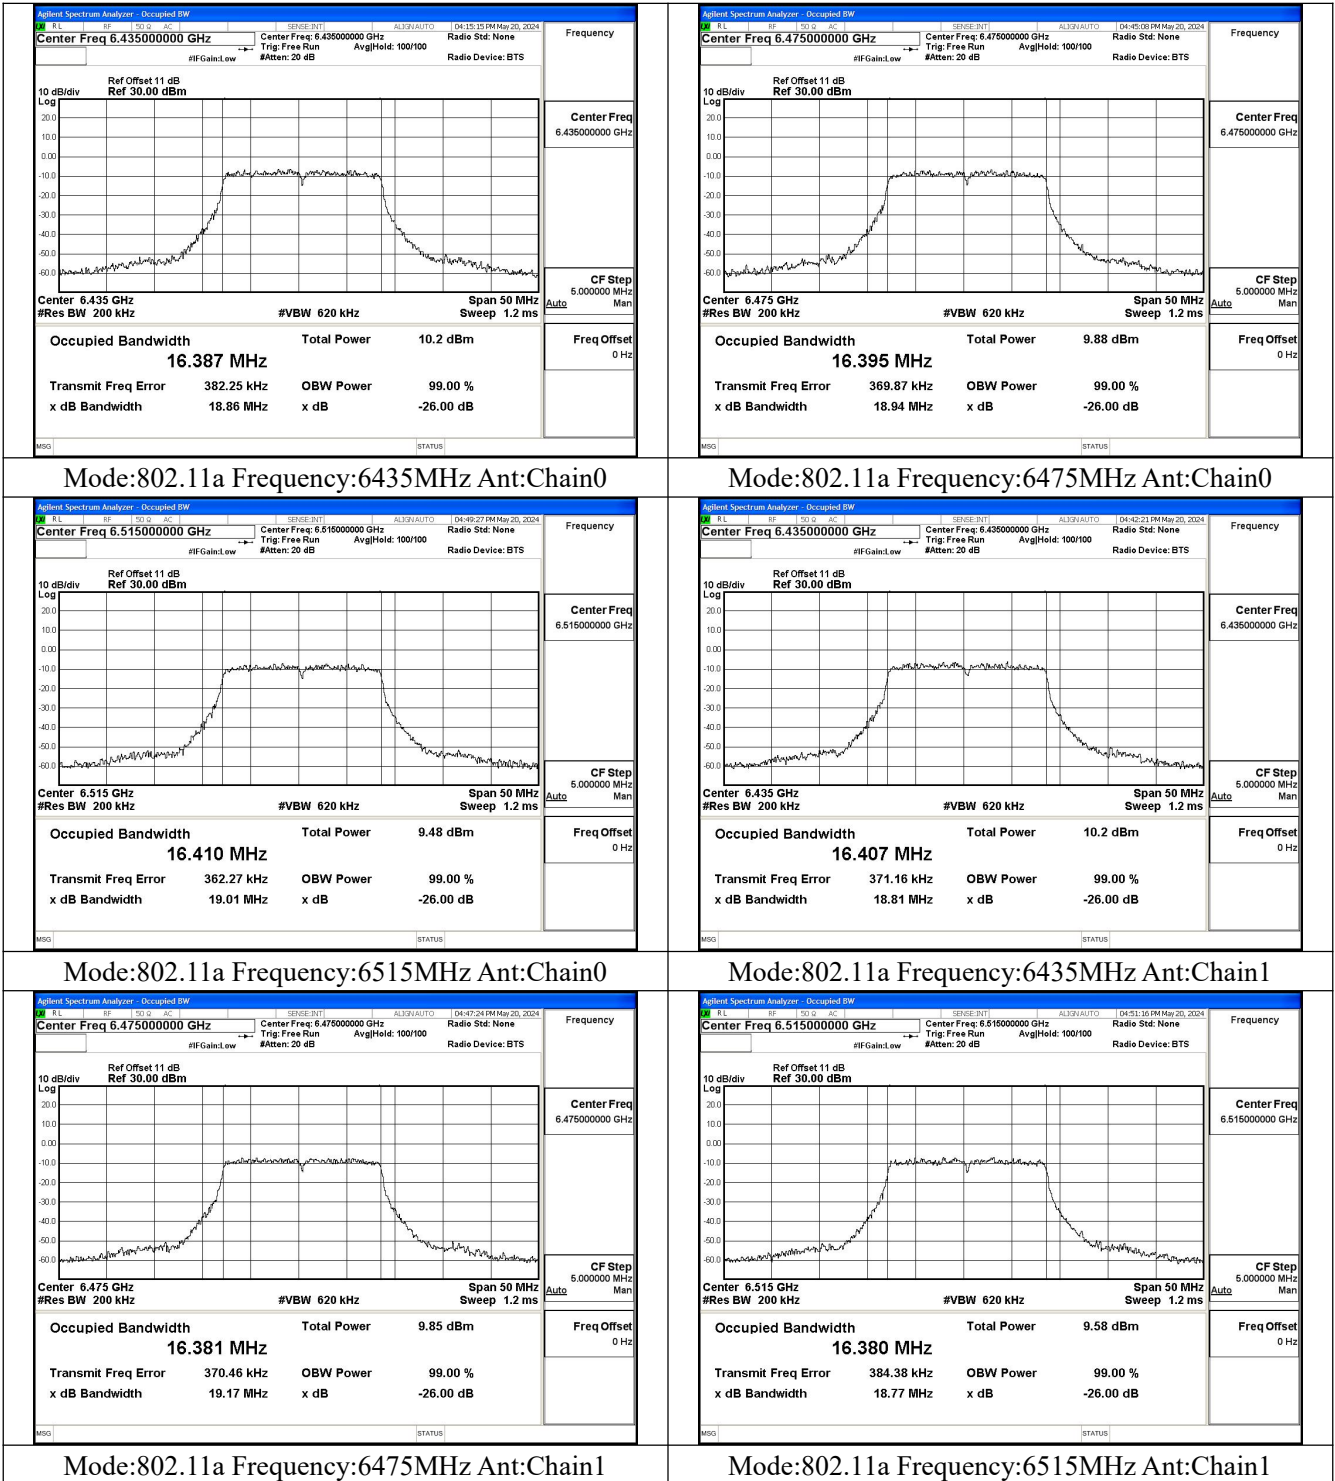

Occupied Bandwidth

Test Mode	Antenna	Occupied Bandwidth (MHz)		
		6435MHz	6475MHz	6515MHz
802.11a	Chain0	16.387	16.395	16.410
802.11a	Chain1	16.407	16.381	16.380
802.11ax HE20	Chain0	18.950	18.950	18.919
802.11ax HE20	Chain1	18.906	18.960	18.934

Test Mode	Antenna	Occupied Bandwidth (MHz)		
		6445MHz	---	6525MHz
802.11ax HE40	Chain0	37.737	---	37.803
802.11ax HE40	Chain1	37.686	---	37.849

Test Mode	Antenna	Occupied Bandwidth (MHz)		
		6465MHz	---	---
802.11ax HE80	Chain0	77.271	---	---
802.11ax HE80	Chain1	77.191	---	---

Test Mode	Antenna	Occupied Bandwidth (MHz)		
		6505MHz	---	---
802.11ax HE160	Chain0	156.173	---	---
802.11ax HE160	Chain1	156.152	---	---

Test Mode	Tones	Antenna	Occupied Bandwidth (MHz)		
			6435MHz	6475MHz	6515MHz
802.11ax HE20	26T	Chain0	17.751	16.870	17.773
802.11ax HE20	26T	Chain1	17.854	16.213	17.992

Test Mode	Tones	Antenna	Occupied Bandwidth (MHz)		
			6445MHz	---	6525MHz
802.11ax HE40	26T	Chain0	37.928	---	37.573
802.11ax HE40	26T	Chain1	36.483	---	35.428

Test Mode	Tones	Antenna	Occupied Bandwidth (MHz)		
			6465MHz	---	---
802.11ax HE80	26T	Chain0	76.119	---	---
802.11ax HE80	26T	Chain1	72.059	---	---

Test Mode	Tones	Antenna	Occupied Bandwidth (MHz)		
			6505MHz	---	---
802.11ax HE160	26T	Chain0	147.880	---	---
802.11ax HE160	26T	Chain1	147.206	---	---

NOTE: For 802.11ax, The worst case is Full RU, so it just shows the worst test plots in the report.

Test Mode: 802.11a