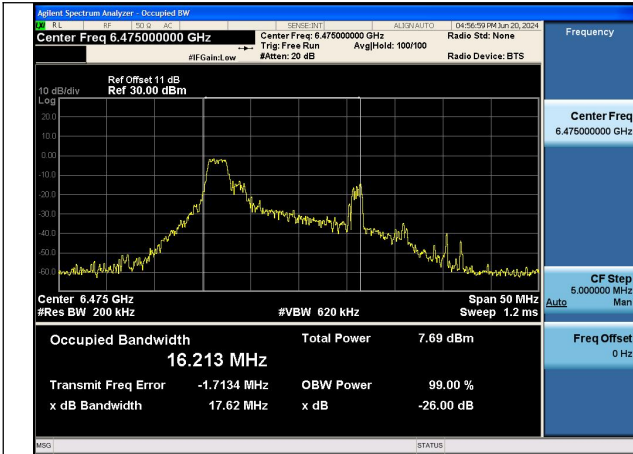

Test Mode: 802.11ax HE160

Mode:802.11ax HE160 Frequency:6505MHz
Ant:Chain0

Mode:802.11ax HE160 Frequency:6505MHz
Ant:Chain1

Test Mode: 802.11ax HE20 26T

Mode:802.11ax HE20 TONE:26T Frequency:6435MHz
Ant:Chain0

Mode:802.11ax HE20 TONE:26T Frequency:6475MHz
Ant:Chain0

Mode:802.11ax HE20 TONE:26T Frequency:6515MHz
Ant:Chain0

Mode:802.11ax HE20 TONE:26T Frequency:6435MHz
Ant:Chain1

Mode:802.11ax HE20 TONE:26T Frequency:6475MHz
Ant:Chain1