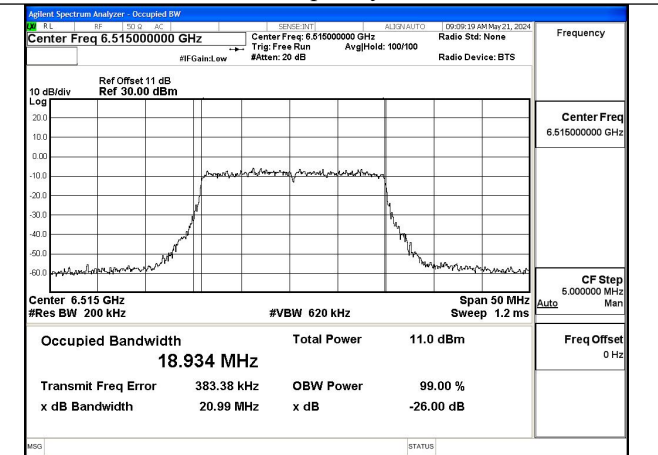

Test Mode: 802.11a

Mode:802.11ax HE20 Frequency:6435MHz Ant:Chain0

Mode:802.11ax HE20 Frequency:6475MHz Ant:Chain0

Mode:802.11ax HE20 Frequency:6515MHz Ant:Chain0

Mode:802.11ax HE20 Frequency:6435MHz Ant:Chain1