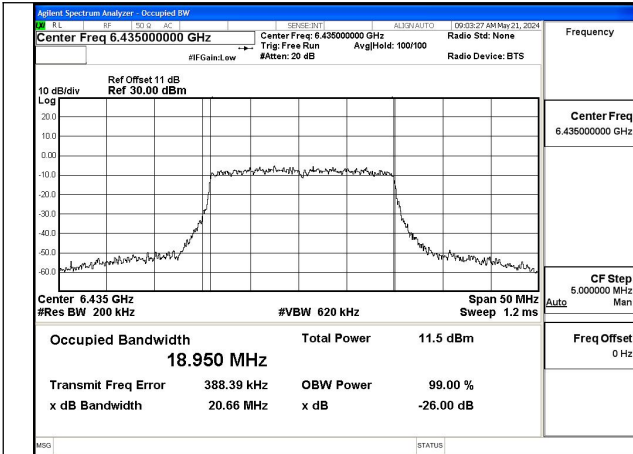

Mode:802.11ax HE20 Frequency:6435MHz Ant:Chain0