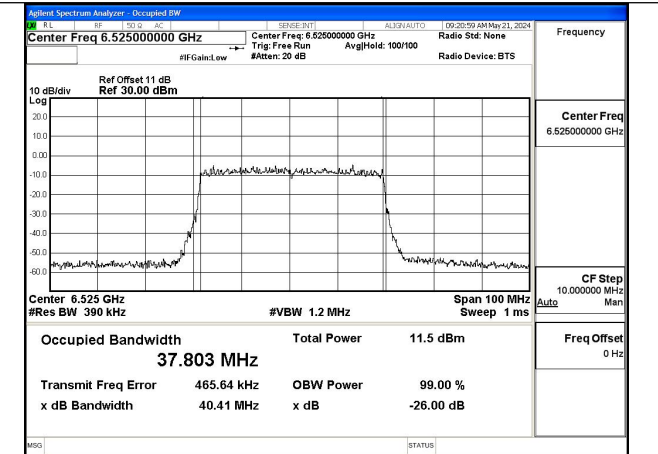

Mode:802.11ax HE40 Frequency:6525MHz Ant:Chain0