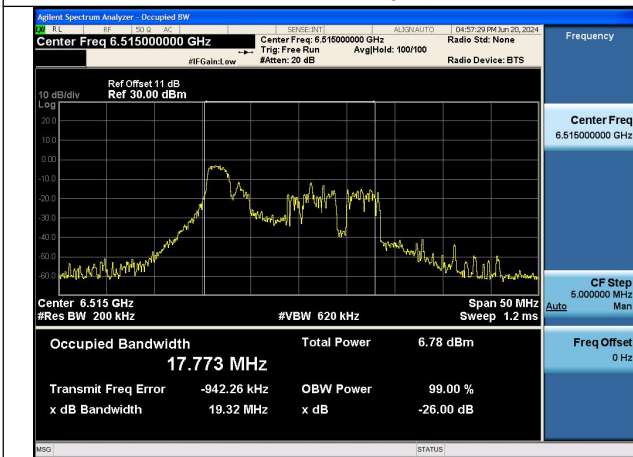

Mode:802.11ax HE20 TONE:26T Frequency:6515MHz
Ant:Chain0