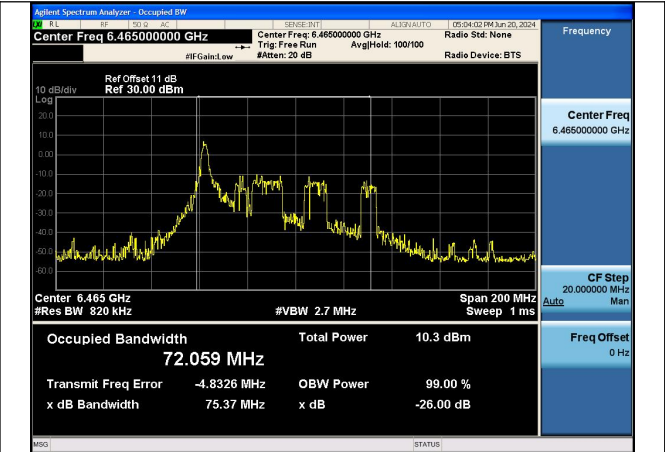

Mode:802.11ax HE20 TONE:26T Frequency:6515MHz
Ant:Chain1

Test Mode: 802.11ax HE40 26T

Mode:802.11ax HE40 TONE:26T Frequency:6445MHz
Ant:Chain0

Mode:802.11ax HE40 TONE:26T Frequency:6525MHz
Ant:Chain0

Mode:802.11ax HE40 TONE:26T Frequency:6445MHz
Ant:Chain1

Mode:802.11ax HE40 TONE:26T Frequency:6525MHz
Ant:Chain1

Test Mode: 802.11ax HE80 26T

Mode:802.11ax HE80 TONE:26T Frequency:6465MHz
Ant:Chain0

Mode:802.11ax HE80 TONE:26T Frequency:6465MHz
Ant:Chain1

Test Mode: 802.11ax HE160 26T