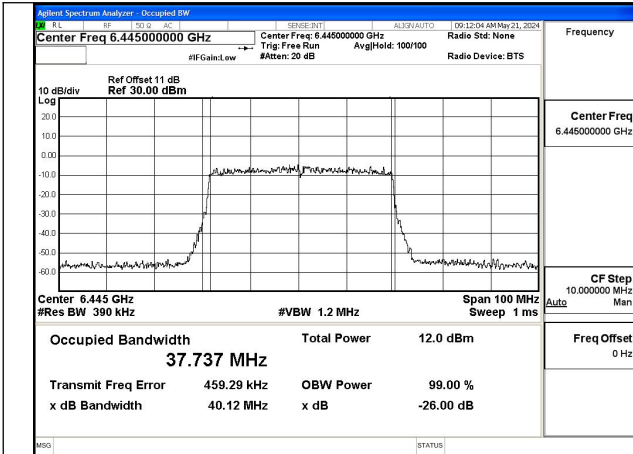

Mode:802.11ax HE40 Frequency:6445MHz Ant:Chain0