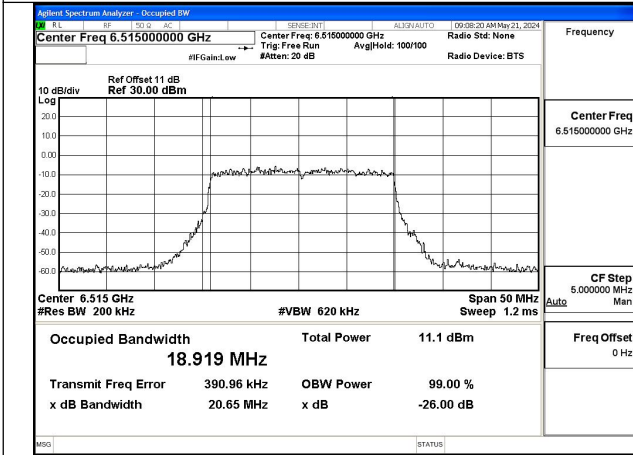

Mode:802.11ax HE20 Frequency:6515MHz Ant:Chain0