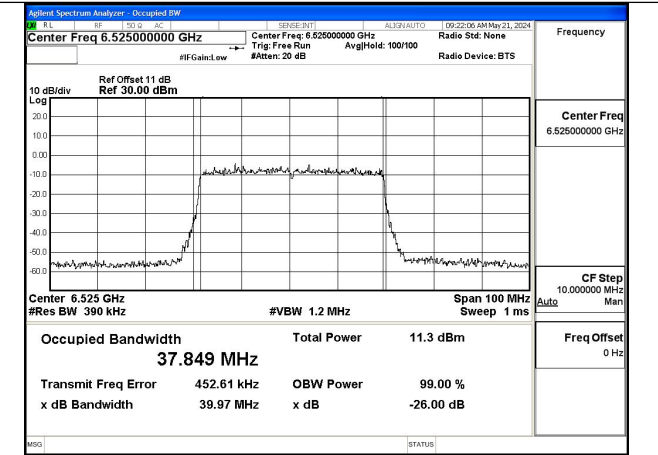

Mode:802.11ax HE20 Frequency:6475MHz Ant:Chain1

Mode:802.11ax HE20 Frequency:6515MHz Ant:Chain1

Test Mode: 802.11ax HE40

Mode:802.11ax HE40 Frequency:6445MHz Ant:Chain0

Mode:802.11ax HE40 Frequency:6525MHz Ant:Chain0