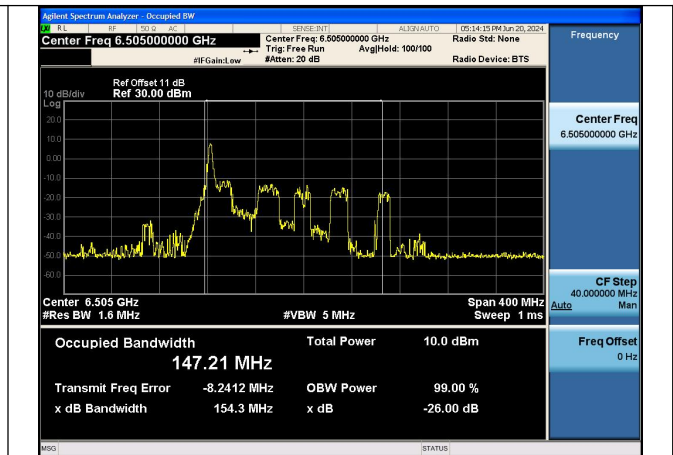

Test Mode: 802.11ax HE80 26T

Mode:802.11ax HE80 TONE:26T Frequency:6465MHz
Ant:Chain0

Mode:802.11ax HE80 TONE:26T Frequency:6465MHz
Ant:Chain1

Test Mode: 802.11ax HE160 26T

Mode:802.11ax HE160 TONE:26T
Frequency:6505MHz Ant:Chain0

Mode:802.11ax HE160 TONE:26T
Frequency:6505MHz Ant:Chain1

Occupied Bandwidth

Test Mode	Antenna	Occupied Bandwidth (MHz)		
		6435MHz	6475MHz	6515MHz
802.11a	Chain0	16.387	16.395	16.410
802.11a	Chain1	16.407	16.381	16.380
802.11ax HE20	Chain0	18.950	18.950	18.919
802.11ax HE20	Chain1	18.906	18.960	18.934