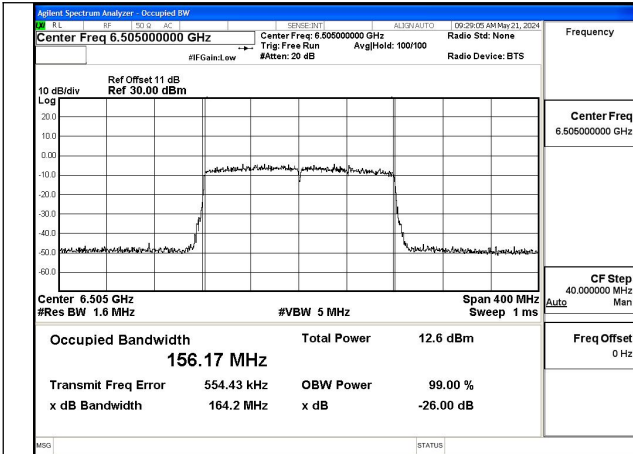

Mode:802.11ax HE160 Frequency:6505MHz
Ant:Chain0