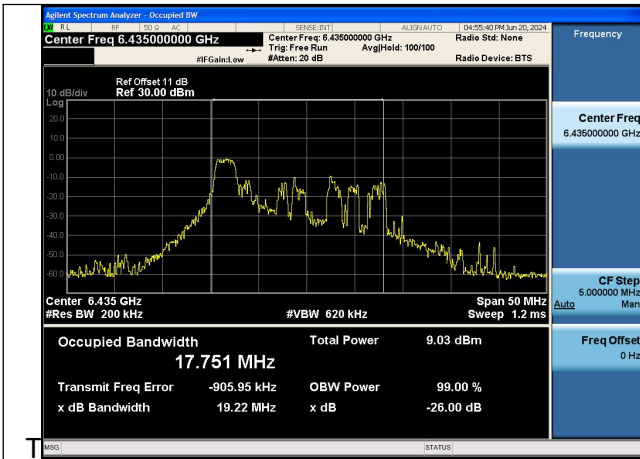

Test Mode: 802.11ax HE160

Mode:802.11ax HE160 Frequency:6505MHz
Ant:Chain0

Mode:802.11ax HE160 Frequency:6505MHz
Ant:Chain1

Test Mode: 802.11ax HE20 26T

Mode:802.11ax HE20 TONE:26T Frequency:6435MHz
Ant:Chain0