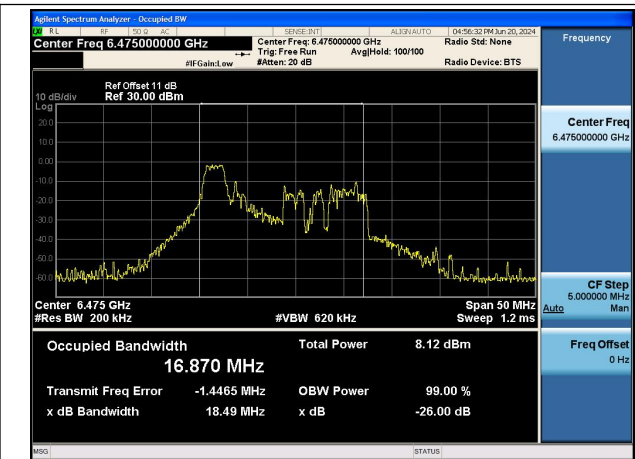

Test Mode: 802.11ax HE160

Mode:802.11ax HE160 Frequency:6505MHz
Ant:Chain0

Mode:802.11ax HE160 Frequency:6505MHz
Ant:Chain1

Test Mode: 802.11ax HE20 26T

Mode:802.11ax HE20 TONE:26T Frequency:6435MHz
Ant:Chain0

Mode:802.11ax HE20 TONE:26T Frequency:6475MHz
Ant:Chain0

Mode:802.11ax HE20 TONE:26T Frequency:6515MHz
Ant:Chain0

Mode:802.11ax HE20 TONE:26T Frequency:6435MHz
Ant:Chain1

Mode:802.11ax HE20 TONE:26T Frequency:6475MHz
Ant:Chain1