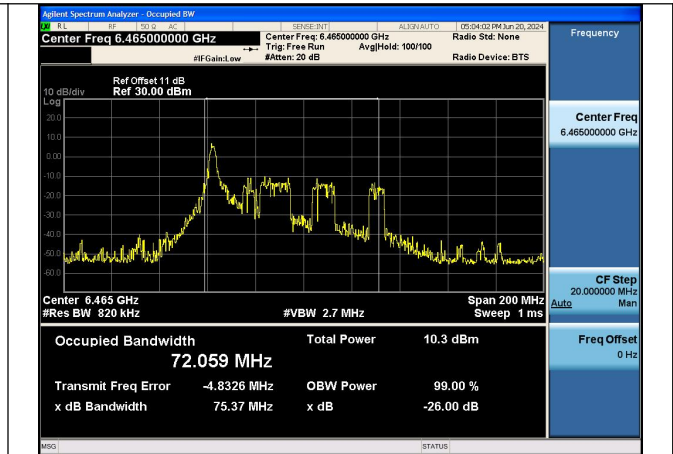

Test Mode: 802.11ax HE80 26T

Mode:802.11ax HE80 TONE:26T Frequency:6465MHz
Ant:Chain0

Mode:802.11ax HE80 TONE:26T Frequency:6465MHz
Ant:Chain1

Test Mode: 802.11ax HE160 26T

Mode:802.11ax HE160 TONE:26T
Frequency:6505MHz Ant:Chain0

Mode:802.11ax HE160 TONE:26T
Frequency:6505MHz Ant:Chain1

Occupied Bandwidth

Test Mode	Antenna	Occupied Bandwidth (MHz)		
		6435MHz	6475MHz	6515MHz
802.11a	Chain0	16.387	16.395	16.410
802.11a	Chain1	16.407	16.381	16.380
802.11ax HE20	Chain0	18.950	18.950	18.919
802.11ax HE20	Chain1	18.906	18.960	18.934