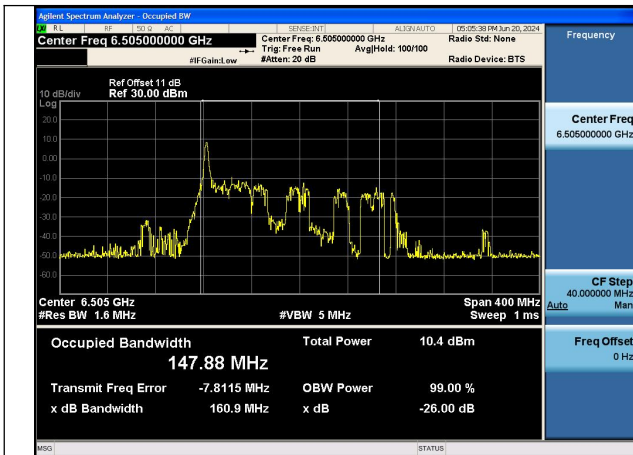

Test Mode: 802.11ax HE80 26T

Mode:802.11ax HE80 TONE:26T Frequency:6465MHz
Ant:Chain0

Mode:802.11ax HE80 TONE:26T Frequency:6465MHz
Ant:Chain1

Test Mode: 802.11ax HE160 26T

Mode:802.11ax HE160 TONE:26T
Frequency:6505MHz Ant:Chain0

Mode:802.11ax HE160 TONE:26T
Frequency:6505MHz Ant:Chain1

Occupied Bandwidth

Test Mode	Antenna	Occupied Bandwidth (MHz)		
		6435MHz	6475MHz	6515MHz
802.11a	Chain0	16.387	16.395	16.410
802.11a	Chain1	16.407	16.381	16.380
802.11ax HE20	Chain0	18.950	18.950	18.919
802.11ax HE20	Chain1	18.906	18.960	18.934