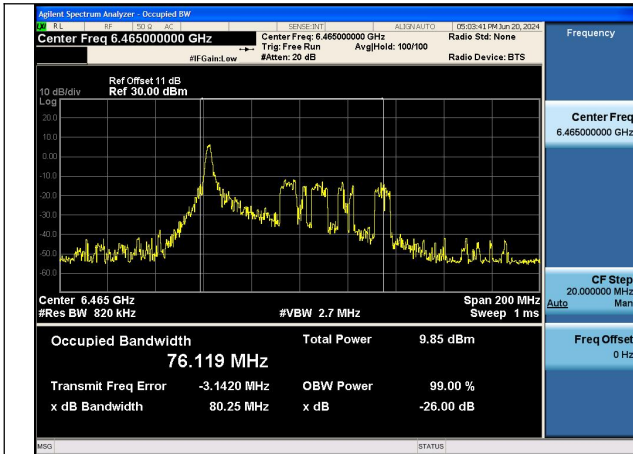

Test Mode: 802.11ax HE80 26T

Mode:802.11ax HE80 TONE:26T Frequency:6465MHz
Ant:Chain0

Mode:802.11ax HE80 TONE:26T Frequency:6465MHz
Ant:Chain1

Test Mode: 802.11ax HE160 26T

Mode:802.11ax HE160 TONE:26T
Frequency:6505MHz Ant:Chain0

Mode:802.11ax HE160 TONE:26T
Frequency:6505MHz Ant:Chain1

Occupied Bandwidth

Test Mode	Antenna	Occupied Bandwidth (MHz)		
		6435MHz	6475MHz	6515MHz
802.11a	Chain0	16.387	16.395	16.410
802.11a	Chain1	16.407	16.381	16.380
802.11ax HE20	Chain0	18.950	18.950	18.919
802.11ax HE20	Chain1	18.906	18.960	18.934