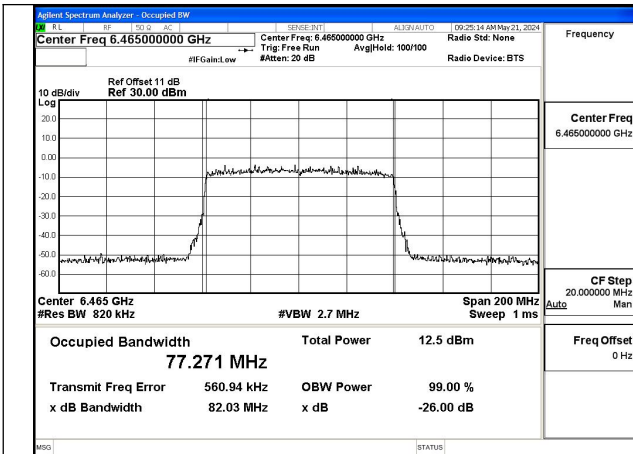

Test Mode: 802.11ax HE80

Mode:802.11ax HE80 Frequency:6465MHz Ant:Chain0

Test Mode: 802.11ax HE160