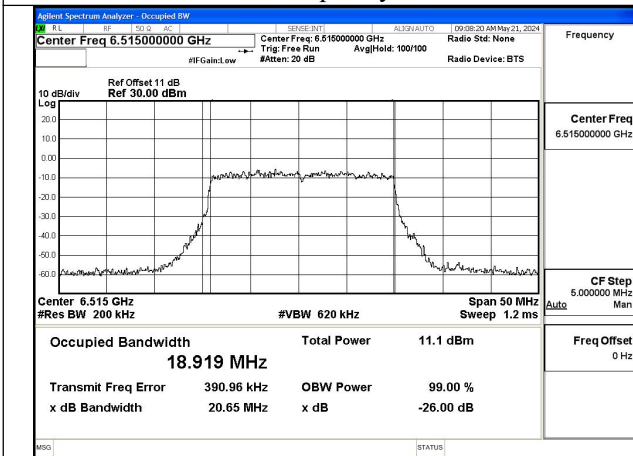

Mode:802.11ax HE20 Frequency:6515MHz Ant:Chain0