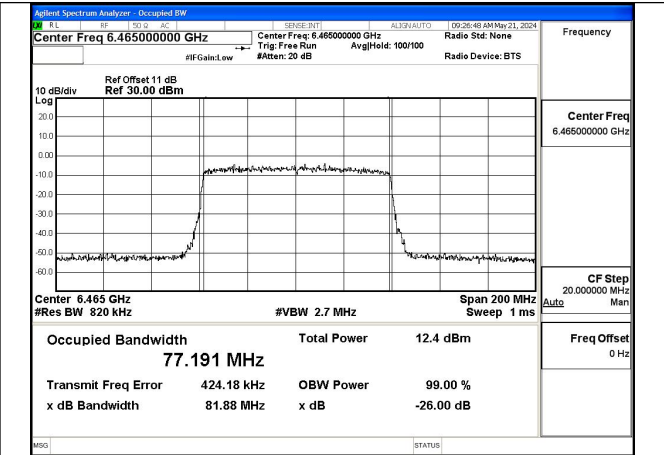

Test Mode: 802.11ax HE80

Mode:802.11ax HE80 Frequency:6465MHz Ant:Chain1

Test Mode: 802.11ax HE160