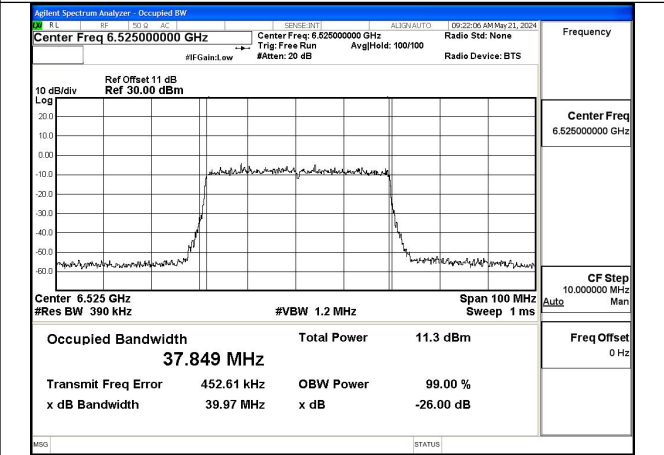

Mode:802.11ax HE20 Frequency:6475MHz Ant:Chain1

Mode:802.11ax HE20 Frequency:6515MHz Ant:Chain1

Test Mode: 802.11ax HE40

Mode:802.11ax HE40 Frequency:6445MHz Ant:Chain0

Mode:802.11ax HE40 Frequency:6525MHz Ant:Chain0