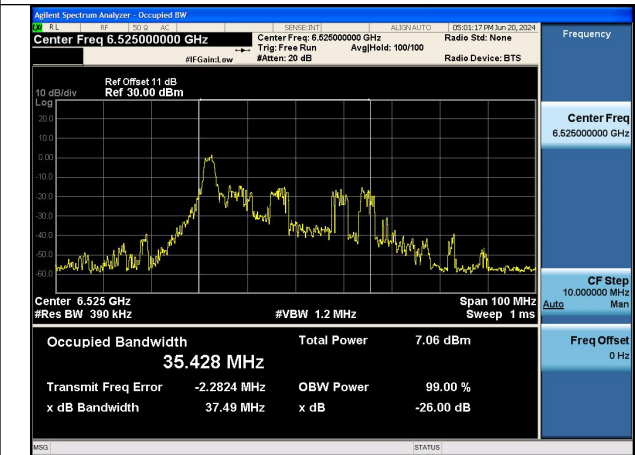

Mode:802.11ax HE20 TONE:26T Frequency:6515MHz
Ant:Chain1

Test Mode: 802.11ax HE40 26T

Mode:802.11ax HE40 TONE:26T Frequency:6445MHz
Ant:Chain0

Mode:802.11ax HE40 TONE:26T Frequency:6525MHz
Ant:Chain0

Mode:802.11ax HE40 TONE:26T Frequency:6445MHz
Ant:Chain1

Mode:802.11ax HE40 TONE:26T Frequency:6525MHz
Ant:Chain1