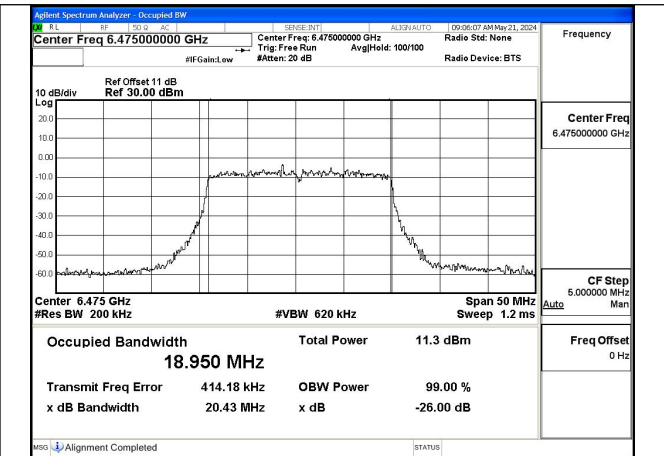

Mode:802.11ax HE20 Frequency:6475MHz Ant:Chain0