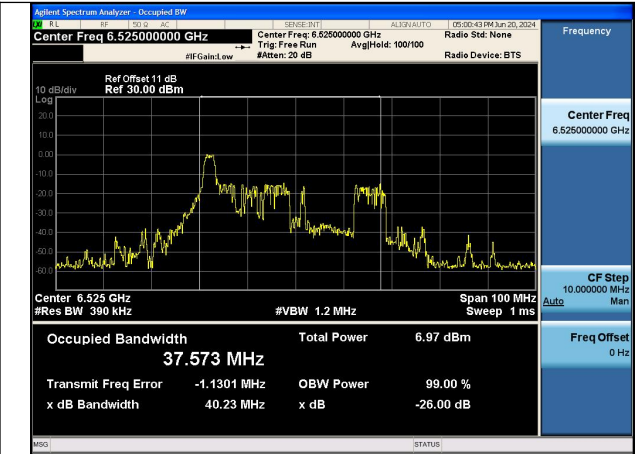

Mode:802.11ax HE40 TONE:26T Frequency:6525MHz
Ant:Chain0