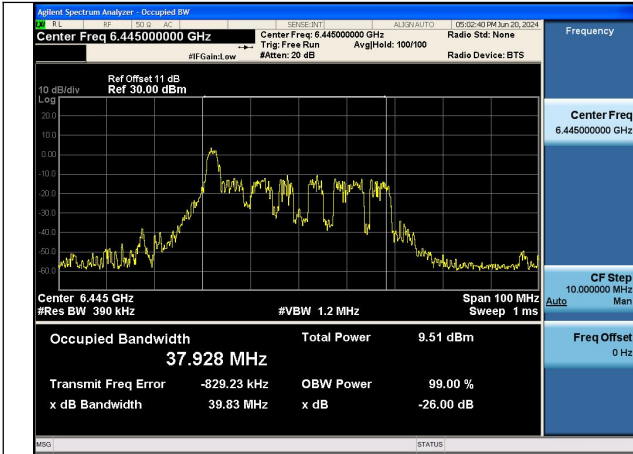

Test Mode: 802.11ax HE40 26T

Mode:802.11ax HE40 TONE:26T Frequency:6445MHz
Ant:Chain0