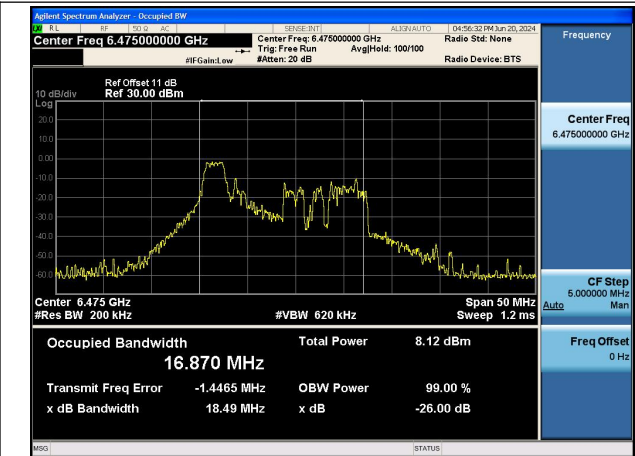

Test Mode: 802.11ax HE160

Mode:802.11ax HE160 Frequency:6505MHz
Ant:Chain0

Mode:802.11ax HE160 Frequency:6505MHz
Ant:Chain1

Test Mode: 802.11ax HE20 26T

Mode:802.11ax HE20 TONE:26T Frequency:6435MHz
Ant:Chain0

Mode:802.11ax HE20 TONE:26T Frequency:6475MHz
Ant:Chain0

Mode:802.11ax HE20 TONE:26T Frequency:6515MHz
Ant:Chain0

Mode:802.11ax HE20 TONE:26T Frequency:6435MHz
Ant:Chain1

Mode:802.11ax HE20 TONE:26T Frequency:6475MHz
Ant:Chain1