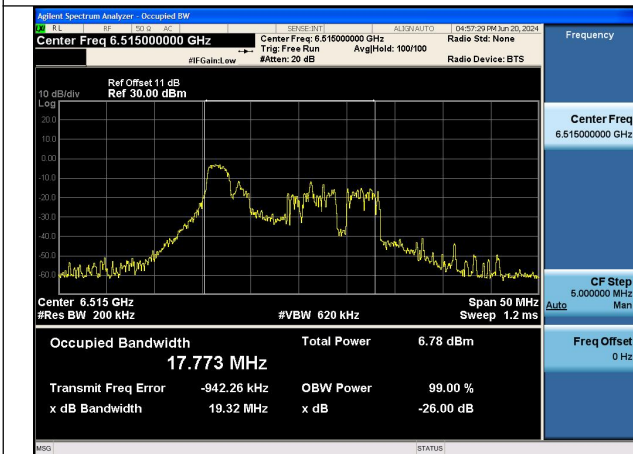

Test Mode: 802.11ax HE160

Mode:802.11ax HE160 Frequency:6505MHz
Ant:Chain0

Mode:802.11ax HE160 Frequency:6505MHz
Ant:Chain1

Test Mode: 802.11ax HE20 26T

Mode:802.11ax HE20 TONE:26T Frequency:6435MHz
Ant:Chain0

Mode:802.11ax HE20 TONE:26T Frequency:6475MHz
Ant:Chain0

Mode:802.11ax HE20 TONE:26T Frequency:6515MHz
Ant:Chain0

Mode:802.11ax HE20 TONE:26T Frequency:6435MHz
Ant:Chain1

Mode:802.11ax HE20 TONE:26T Frequency:6475MHz
Ant:Chain1