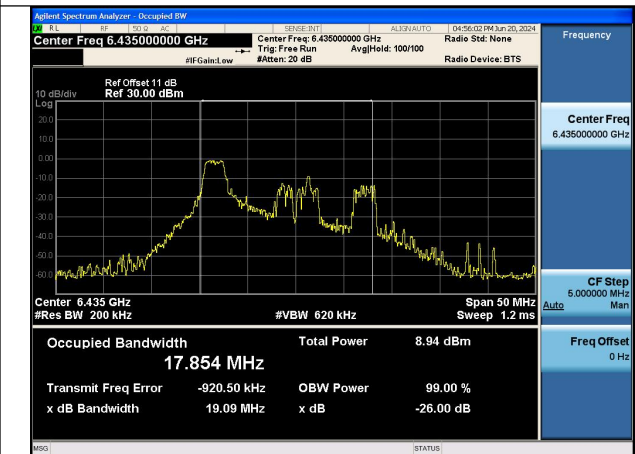

Test Mode: 802.11ax HE160

Mode:802.11ax HE160 Frequency:6505MHz
Ant:Chain0

Mode:802.11ax HE160 Frequency:6505MHz
Ant:Chain1

Test Mode: 802.11ax HE20 26T

Mode:802.11ax HE20 TONE:26T Frequency:6435MHz
Ant:Chain0

Mode:802.11ax HE20 TONE:26T Frequency:6475MHz
Ant:Chain0

Mode:802.11ax HE20 TONE:26T Frequency:6515MHz
Ant:Chain0

Mode:802.11ax HE20 TONE:26T Frequency:6435MHz
Ant:Chain1

Mode:802.11ax HE20 TONE:26T Frequency:6475MHz
Ant:Chain1