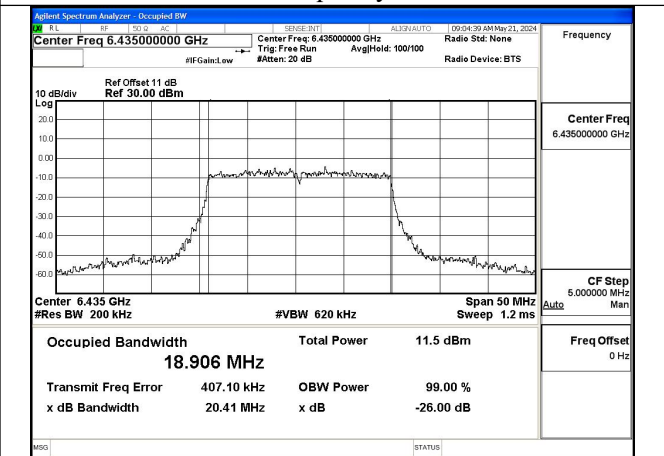

Mode:802.11ax HE20 Frequency:6435MHz Ant:Chain1