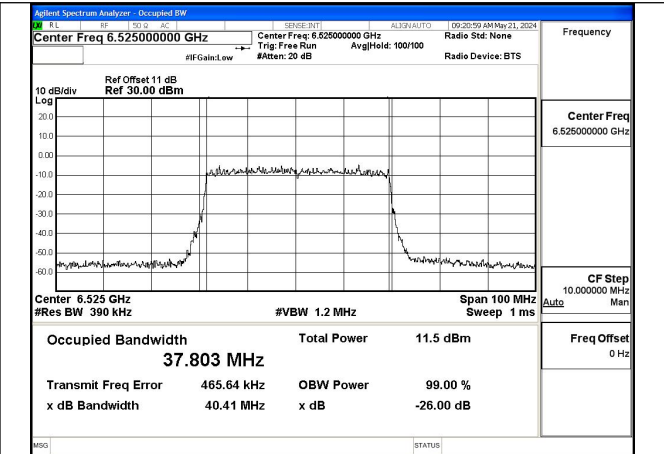

Mode:802.11ax HE40 Frequency:6525MHz Ant:Chain0