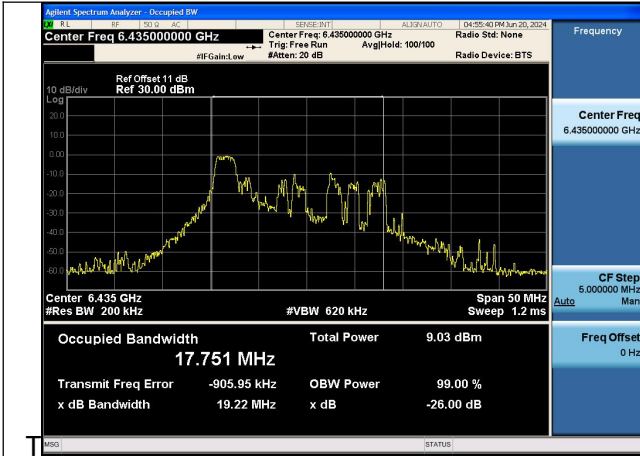

Test Mode: 802.11ax HE160

Mode:802.11ax HE160 Frequency:6505MHz
Ant:Chain0

Mode:802.11ax HE160 Frequency:6505MHz
Ant:Chain1

Test Mode: 802.11ax HE20 26T

Mode:802.11ax HE20 TONE:26T Frequency:6435MHz
Ant:Chain0