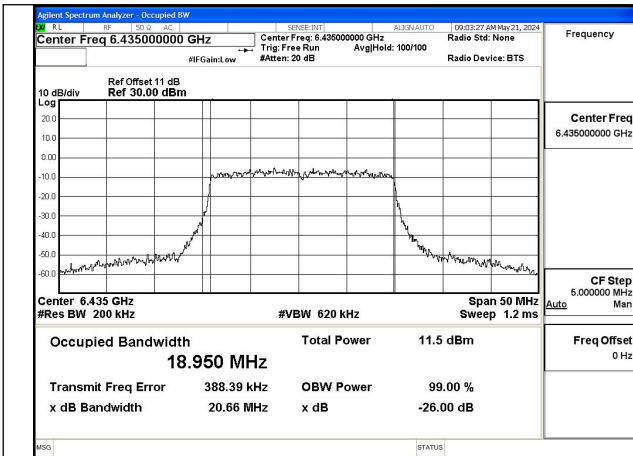

Mode:802.11ax HE20 Frequency:6435MHz Ant:Chain0