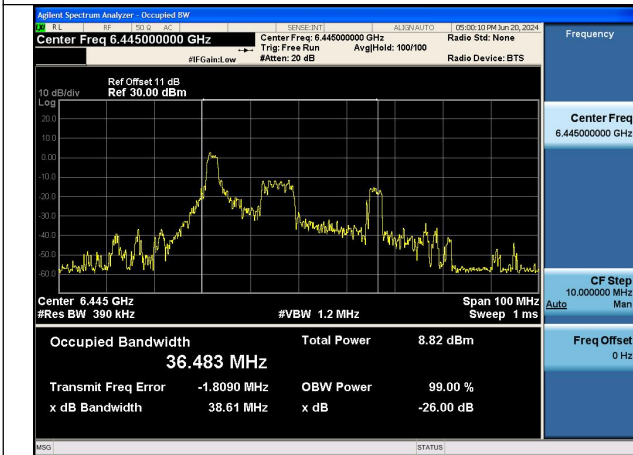

Mode:802.11ax HE20 TONE:26T Frequency:6515MHz
Ant:Chain1

Test Mode: 802.11ax HE40 26T

Mode:802.11ax HE40 TONE:26T Frequency:6445MHz
Ant:Chain0

Mode:802.11ax HE40 TONE:26T Frequency:6525MHz
Ant:Chain0

Mode:802.11ax HE40 TONE:26T Frequency:6445MHz
Ant:Chain1