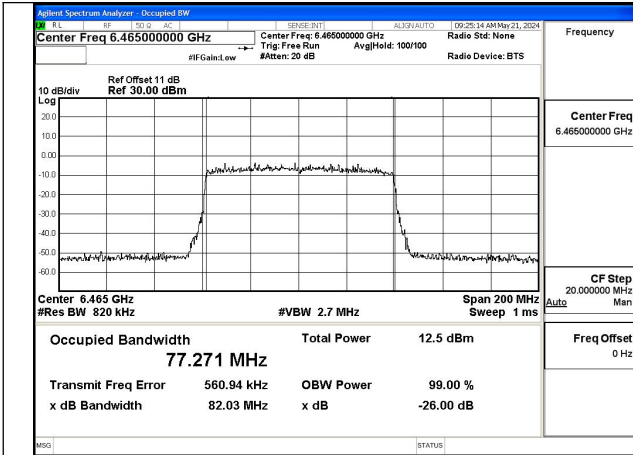

Test Mode: 802.11ax HE80

Mode:802.11ax HE80 Frequency:6465MHz Ant:Chain0

Test Mode: 802.11ax HE160