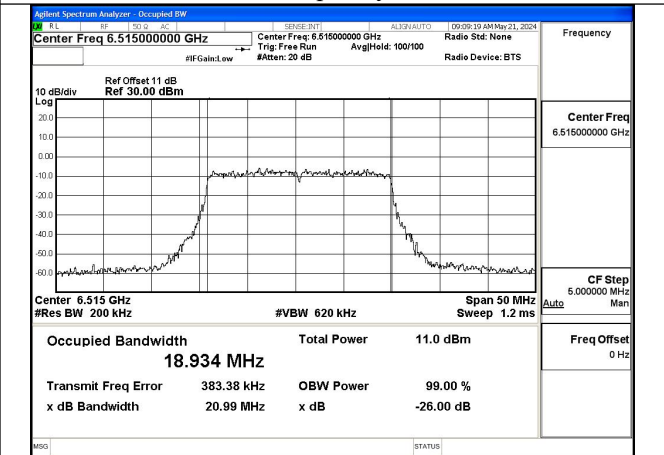

Test Mode: 802.11a

Mode:802.11ax HE20 Frequency:6435MHz Ant:Chain0

Mode:802.11ax HE20 Frequency:6475MHz Ant:Chain0

Mode:802.11ax HE20 Frequency:6515MHz Ant:Chain0

Mode:802.11ax HE20 Frequency:6435MHz Ant:Chain1