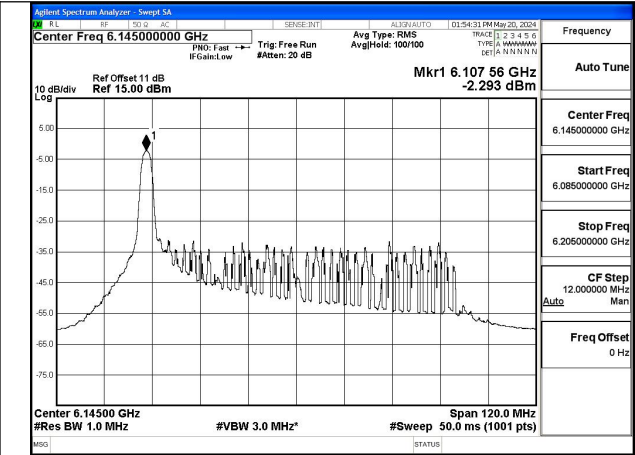

Mode:802.11ax HE80 Tone:26T Frequency:6145MHz
Ant:Chain0