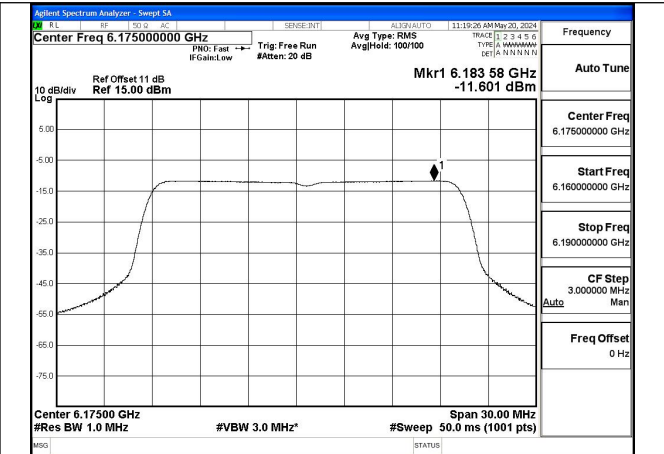

Mode:802.11ax HE20 Tone:242T Frequency:5955MHz  
Ant:Chain0

Mode:802.11ax HE20 Tone:242T Frequency:6175MHz  
Ant:Chain0

Mode:802.11ax HE20 Tone:242T Frequency:6415MHz  
Ant:Chain0

Mode:802.11ax HE20 Tone:242T Frequency:5955MHz  
Ant:Chain1