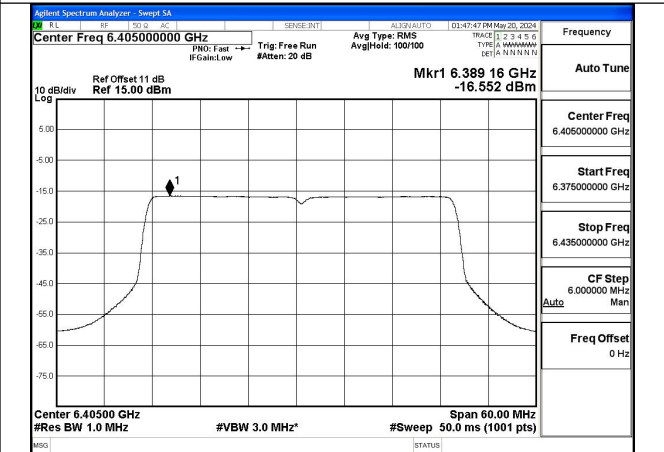

Mode:802.11ax HE40 Tone:484T Frequency:6165MHz  
Ant:Chain0

Mode:802.11ax HE40 Tone:484T Frequency:6405MHz  
Ant:Chain0

Mode:802.11ax HE40 Tone:484T Frequency:5965MHz  
Ant:Chain1

Mode:802.11ax HE40 Tone:484T Frequency:6165MHz  
Ant:Chain1