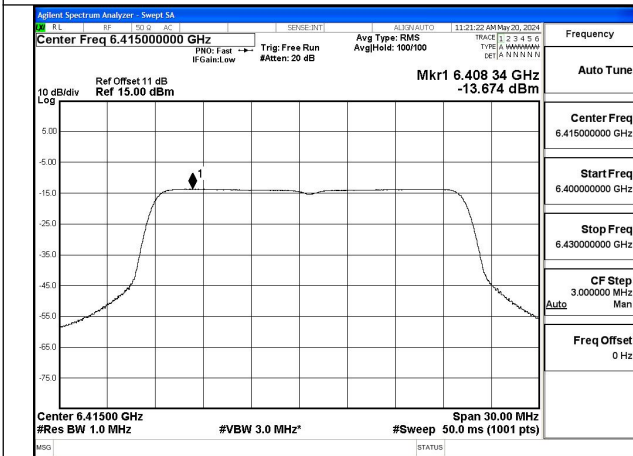

Mode:802.11ax HE20 Tone:242T Frequency:5955MHz  
Ant:Chain0

Mode:802.11ax HE20 Tone:242T Frequency:6175MHz  
Ant:Chain0

Mode:802.11ax HE20 Tone:242T Frequency:6415MHz  
Ant:Chain0

Mode:802.11ax HE20 Tone:242T Frequency:5955MHz  
Ant:Chain1