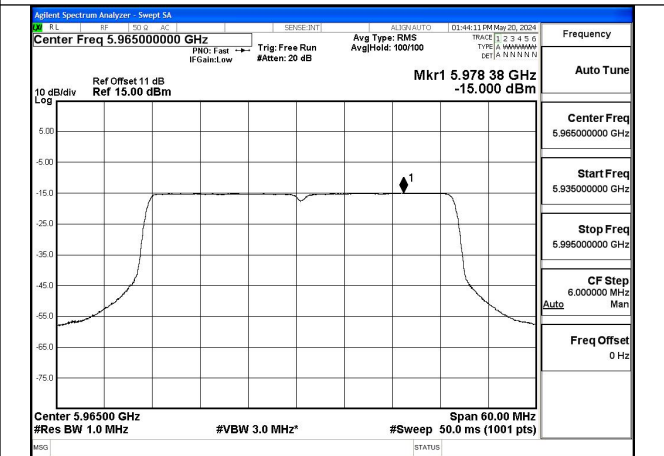

Mode:802.11ax HE40 Tone:484T Frequency:5965MHz
Ant:Chain1