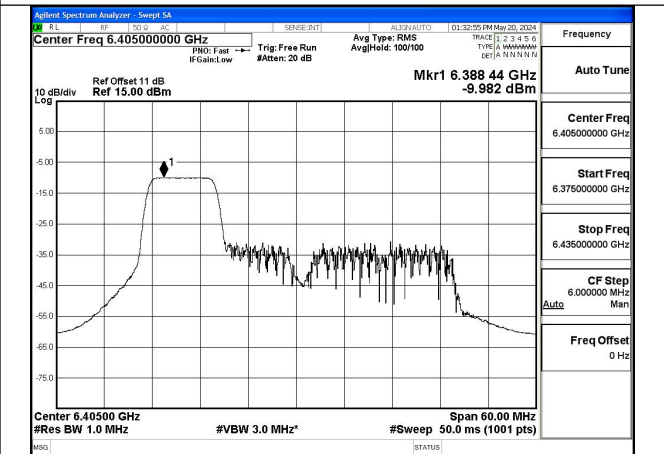

Mode:802.11ax HE40 Tone:106T Frequency:6165MHz  
Ant:Chain0

Mode:802.11ax HE40 Tone:106T Frequency:6405MHz  
Ant:Chain0

Mode:802.11ax HE40 Tone:106T Frequency:5965MHz  
Ant:Chain1

Mode:802.11ax HE40 Tone:106T Frequency:6165MHz  
Ant:Chain1

Mode:802.11ax HE40 Tone:106T Frequency:6405MHz  
Ant:Chain1

Mode:802.11ax HE40 Tone:242T Frequency:5965MHz  
Ant:Chain0

Mode:802.11ax HE40 Tone:242T Frequency:6165MHz  
Ant:Chain0

Mode:802.11ax HE40 Tone:242T Frequency:6405MHz  
Ant:Chain0