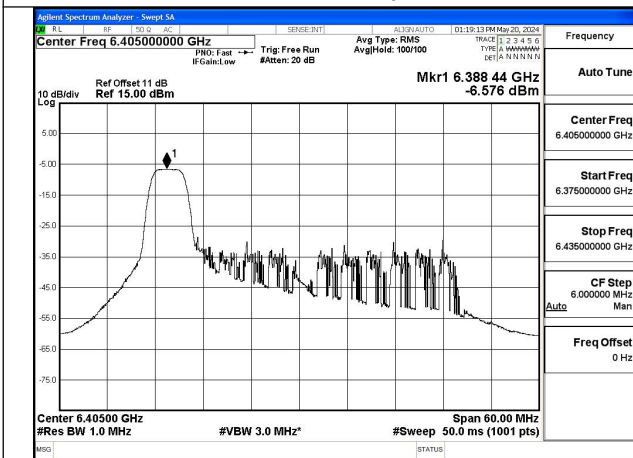

Mode:802.11ax HE40 Tone:52T Frequency:6405MHz
Ant:Chain0