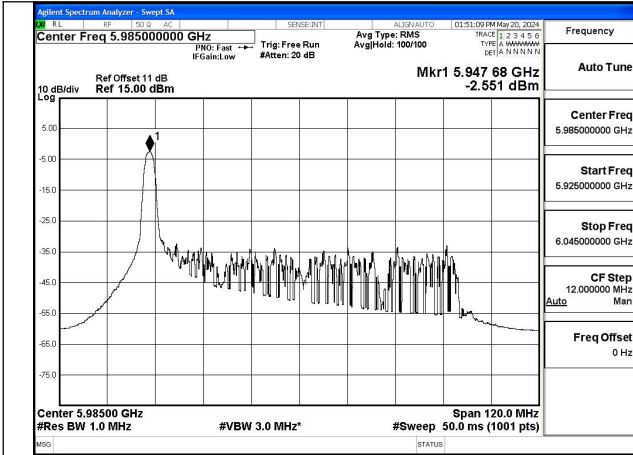

Test Mode: 802.11ax HE80

Mode:802.11ax HE80 Tone:26T Frequency:5985MHz
Ant:Chain0