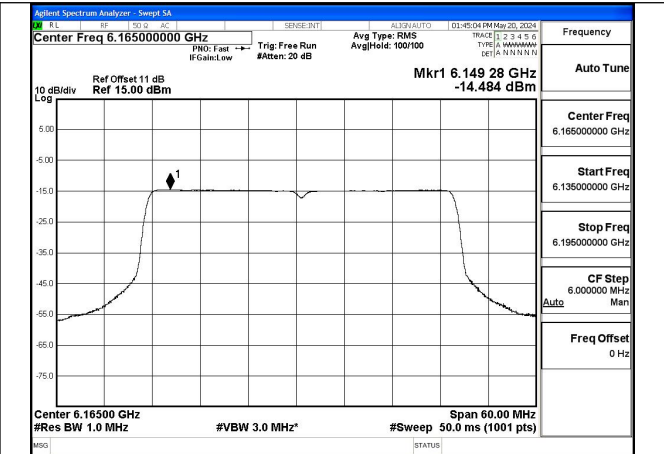

Mode:802.11ax HE40 Tone:242T Frequency:5965MHz  
Ant:Chain1

Mode:802.11ax HE40 Tone:242T Frequency:6165MHz  
Ant:Chain1

Mode:802.11ax HE40 Tone:242T Frequency:6405MHz  
Ant:Chain1

Mode:802.11ax HE40 Tone:484T Frequency:5965MHz  
Ant:Chain0