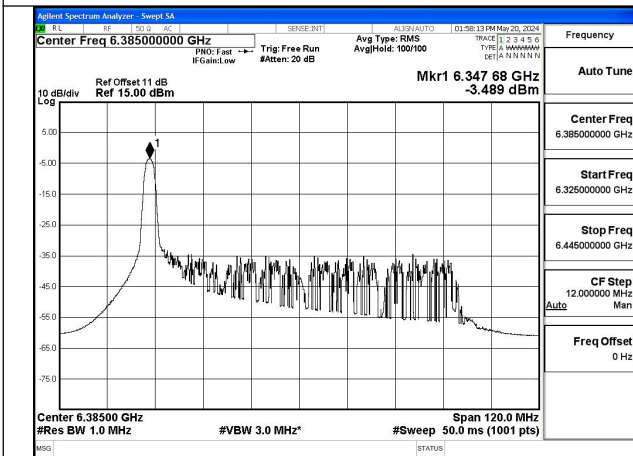

Mode:802.11ax HE40 Tone:484T Frequency:6405MHz  
Ant:Chain1

Test Mode: 802.11ax HE80

Mode:802.11ax HE80 Tone:26T Frequency:5985MHz  
Ant:Chain0

Mode:802.11ax HE80 Tone:26T Frequency:6145MHz  
Ant:Chain0

Mode:802.11ax HE80 Tone:26T Frequency:6385MHz  
Ant:Chain0

Mode:802.11ax HE80 Tone:26T Frequency:5985MHz  
Ant:Chain1

Mode:802.11ax HE80 Tone:26T Frequency:6145MHz  
Ant:Chain1

Mode:802.11ax HE80 Tone:26T Frequency:6385MHz  
Ant:Chain1