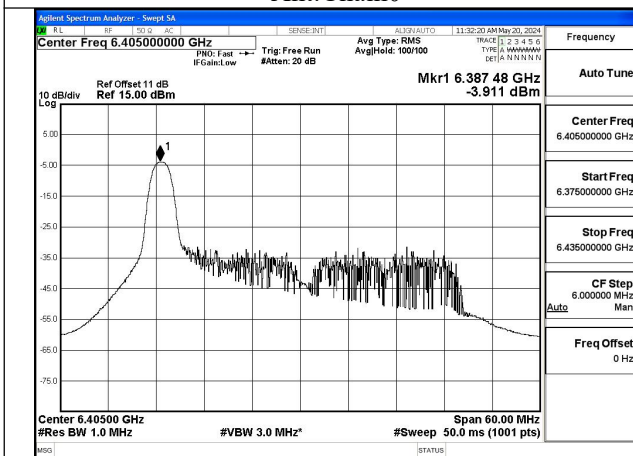

Mode:802.11ax HE20 Tone:242T Frequency:6175MHz  
Ant:Chain1

Mode:802.11ax HE20 Tone:242T Frequency:6415MHz  
Ant:Chain1

Test Mode: 802.11ax HE40

Mode:802.11ax HE40 Tone:26T Frequency:5965MHz  
Ant:Chain0

Mode:802.11ax HE40 Tone:26T Frequency:6165MHz  
Ant:Chain0

Mode:802.11ax HE40 Tone:26T Frequency:6405MHz  
Ant:Chain0

Mode:802.11ax HE40 Tone:26T Frequency:5965MHz  
Ant:Chain1

Mode:802.11ax HE40 Tone:26T Frequency:6165MHz  
Ant:Chain1