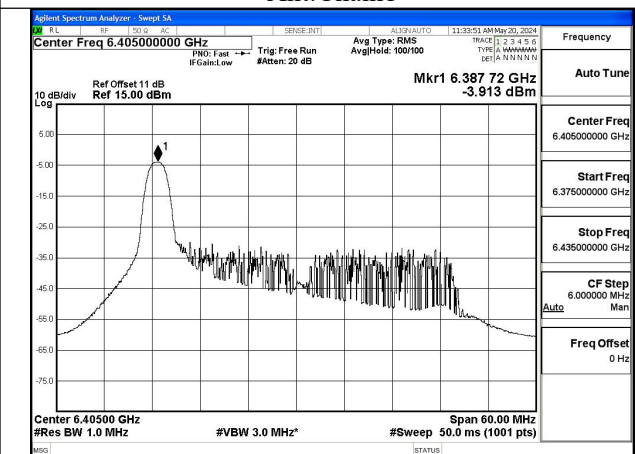

Mode:802.11ax HE40 Tone:26T Frequency:6165MHz  
Ant:Chain0

Mode:802.11ax HE40 Tone:26T Frequency:6405MHz  
Ant:Chain0

Mode:802.11ax HE40 Tone:26T Frequency:5965MHz  
Ant:Chain1

Mode:802.11ax HE40 Tone:26T Frequency:6165MHz  
Ant:Chain1

Mode:802.11ax HE40 Tone:26T Frequency:6405MHz  
Ant:Chain1

Mode:802.11ax HE40 Tone:52T Frequency:5965MHz  
Ant:Chain0

Mode:802.11ax HE40 Tone:52T Frequency:6165MHz  
Ant:Chain0

Mode:802.11ax HE40 Tone:52T Frequency:6405MHz  
Ant:Chain0