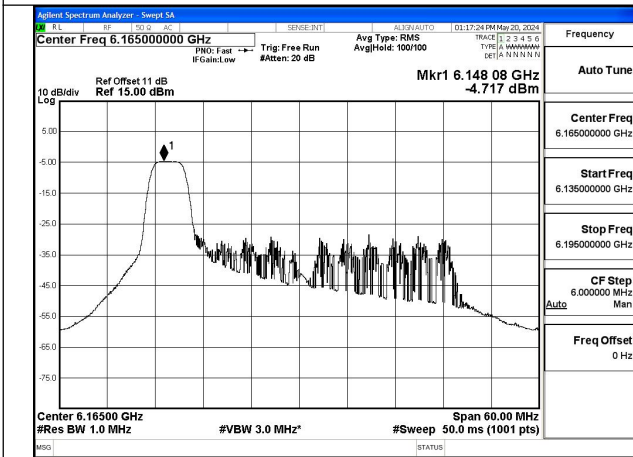

Mode:802.11ax HE40 Tone:52T Frequency:6165MHz
Ant:Chain1