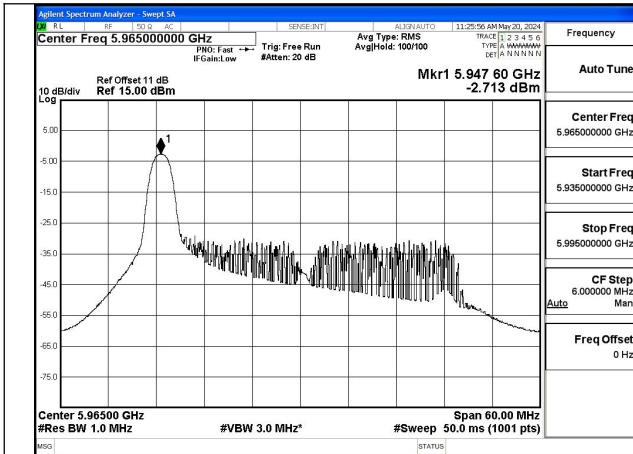

Test Mode: 802.11ax HE40

Mode:802.11ax HE40 Tone:26T Frequency:5965MHz
Ant:Chain0