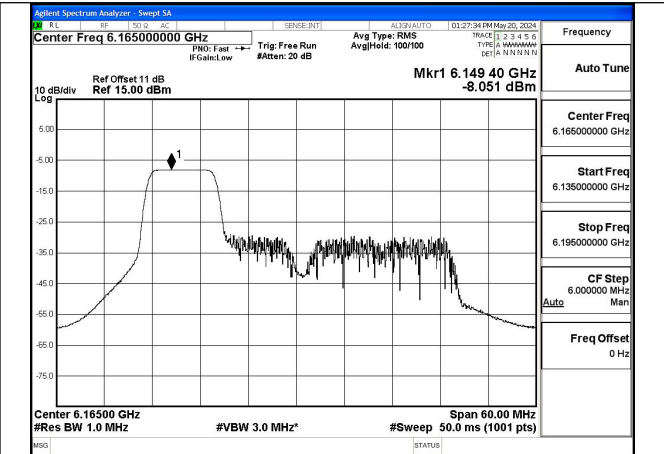

Mode:802.11ax HE40 Tone:52T Frequency:5965MHz  
Ant:Chain1

Mode:802.11ax HE40 Tone:52T Frequency:6165MHz  
Ant:Chain1

Mode:802.11ax HE40 Tone:52T Frequency:6405MHz  
Ant:Chain1

Mode:802.11ax HE40 Tone:106T Frequency:5965MHz  
Ant:Chain0

Mode:802.11ax HE40 Tone:106T Frequency:6165MHz  
Ant:Chain0

Mode:802.11ax HE40 Tone:106T Frequency:6405MHz  
Ant:Chain0

Mode:802.11ax HE40 Tone:106T Frequency:5965MHz  
Ant:Chain1

Mode:802.11ax HE40 Tone:106T Frequency:6165MHz  
Ant:Chain1