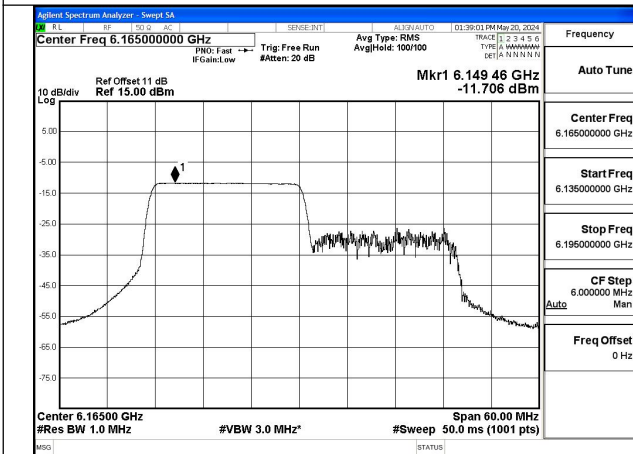

Mode:802.11ax HE40 Tone:242T Frequency:6165MHz
Ant:Chain1