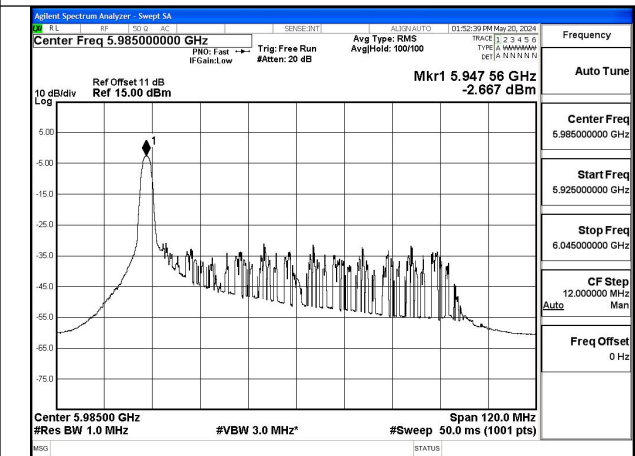

Mode:802.11ax HE40 Tone:484T Frequency:6405MHz  
Ant:Chain1

Test Mode: 802.11ax HE80

Mode:802.11ax HE80 Tone:26T Frequency:5985MHz  
Ant:Chain0

Mode:802.11ax HE80 Tone:26T Frequency:6145MHz  
Ant:Chain0

Mode:802.11ax HE80 Tone:26T Frequency:6385MHz  
Ant:Chain0

Mode:802.11ax HE80 Tone:26T Frequency:5985MHz  
Ant:Chain1

Mode:802.11ax HE80 Tone:26T Frequency:6145MHz  
Ant:Chain1

Mode:802.11ax HE80 Tone:26T Frequency:6385MHz  
Ant:Chain1