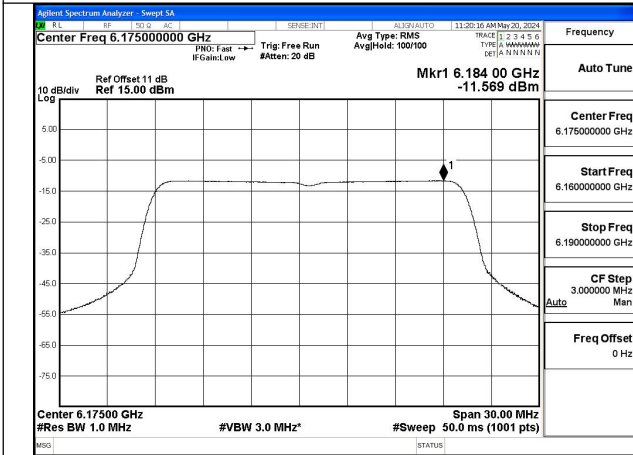

Mode:802.11ax HE20 Tone:242T Frequency:5955MHz  
Ant:Chain0

Mode:802.11ax HE20 Tone:242T Frequency:6175MHz  
Ant:Chain0

Mode:802.11ax HE20 Tone:242T Frequency:6415MHz  
Ant:Chain0

Mode:802.11ax HE20 Tone:242T Frequency:5955MHz  
Ant:Chain1