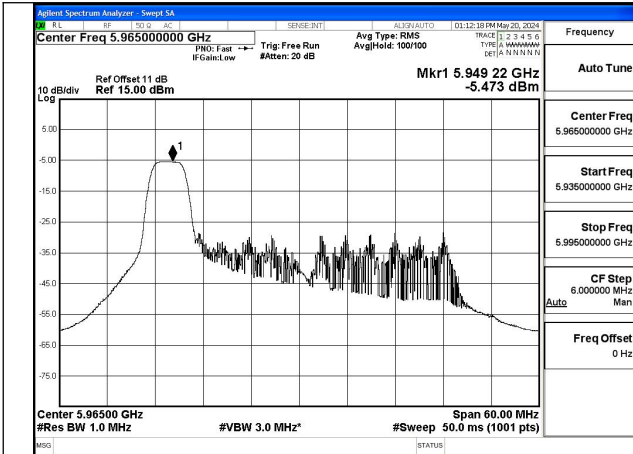

Mode:802.11ax HE40 Tone:52T Frequency:5965MHz
Ant:Chain0