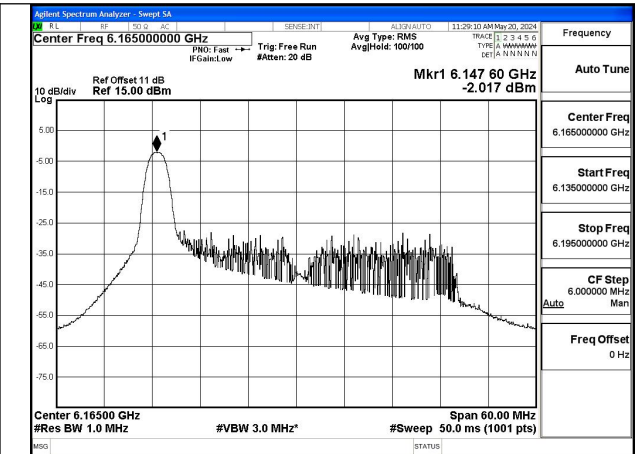

Mode:802.11ax HE20 Tone:242T Frequency:6175MHz  
Ant:Chain1

Mode:802.11ax HE20 Tone:242T Frequency:6415MHz  
Ant:Chain1

Test Mode: 802.11ax HE40

Mode:802.11ax HE40 Tone:26T Frequency:5965MHz  
Ant:Chain0

Mode:802.11ax HE40 Tone:26T Frequency:6165MHz  
Ant:Chain0

Mode:802.11ax HE40 Tone:26T Frequency:6405MHz  
Ant:Chain0

Mode:802.11ax HE40 Tone:26T Frequency:5965MHz  
Ant:Chain1

Mode:802.11ax HE40 Tone:26T Frequency:6165MHz  
Ant:Chain1