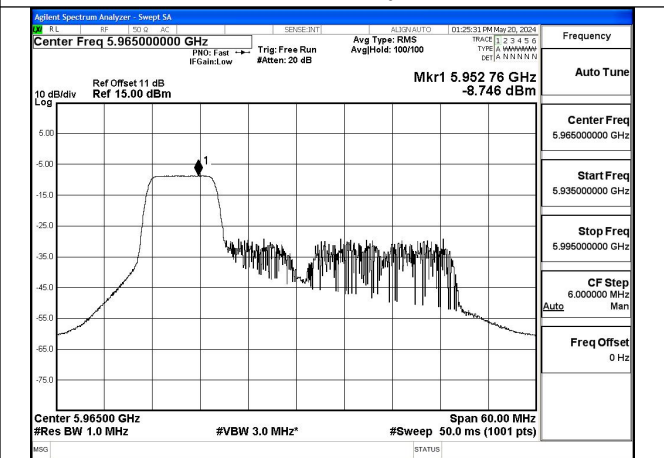

Mode:802.11ax HE40 Tone:52T Frequency:5965MHz  
Ant:Chain1

Mode:802.11ax HE40 Tone:52T Frequency:6165MHz  
Ant:Chain1

Mode:802.11ax HE40 Tone:52T Frequency:6405MHz  
Ant:Chain1

Mode:802.11ax HE40 Tone:106T Frequency:5965MHz  
Ant:Chain0

Mode:802.11ax HE40 Tone:106T Frequency:6165MHz  
Ant:Chain0

Mode:802.11ax HE40 Tone:106T Frequency:6405MHz  
Ant:Chain0

Mode:802.11ax HE40 Tone:106T Frequency:5965MHz  
Ant:Chain1

Mode:802.11ax HE40 Tone:106T Frequency:6165MHz  
Ant:Chain1