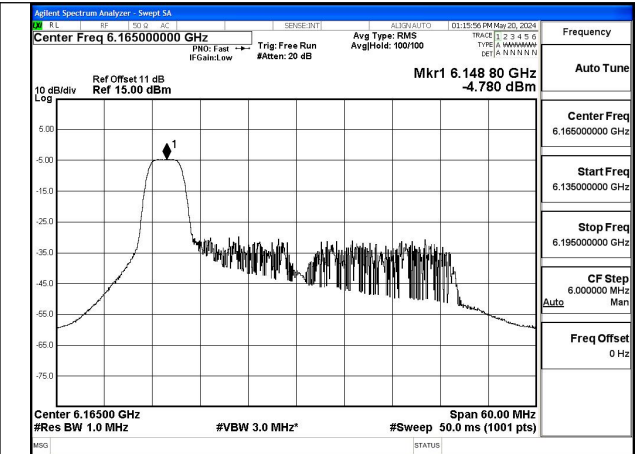

Mode:802.11ax HE40 Tone:26T Frequency:6165MHz  
Ant:Chain0

Mode:802.11ax HE40 Tone:26T Frequency:6405MHz  
Ant:Chain0

Mode:802.11ax HE40 Tone:26T Frequency:5965MHz  
Ant:Chain1

Mode:802.11ax HE40 Tone:26T Frequency:6165MHz  
Ant:Chain1

Mode:802.11ax HE40 Tone:26T Frequency:6405MHz  
Ant:Chain1

Mode:802.11ax HE40 Tone:52T Frequency:5965MHz  
Ant:Chain0

Mode:802.11ax HE40 Tone:52T Frequency:6165MHz  
Ant:Chain0

Mode:802.11ax HE40 Tone:52T Frequency:6405MHz  
Ant:Chain0