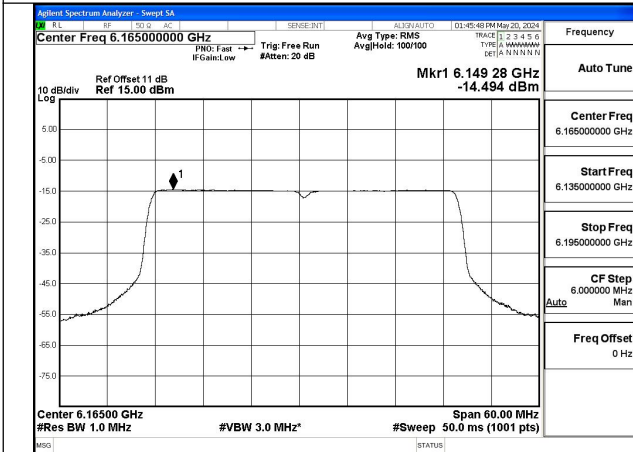

Mode:802.11ax HE40 Tone:484T Frequency:6165MHz
Ant:Chain1