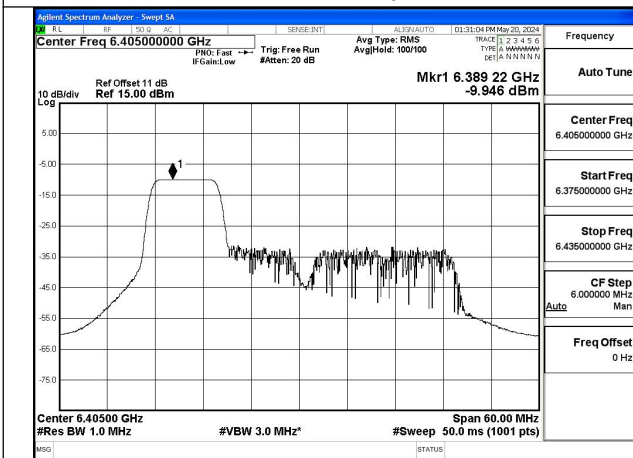

Mode:802.11ax HE40 Tone:106T Frequency:6405MHz
Ant:Chain0