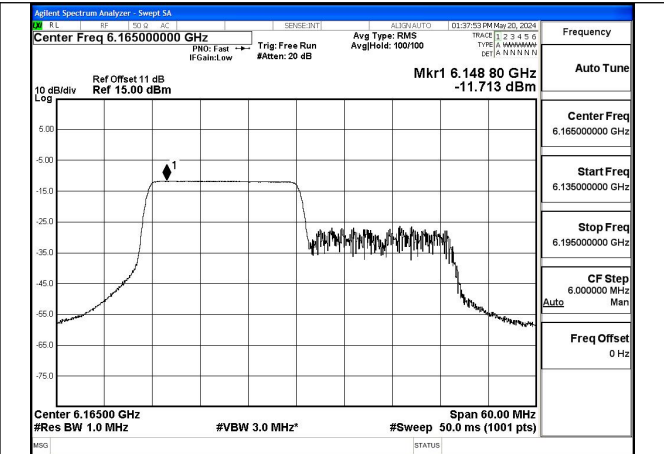

Mode:802.11ax HE40 Tone:242T Frequency:6165MHz
Ant:Chain0