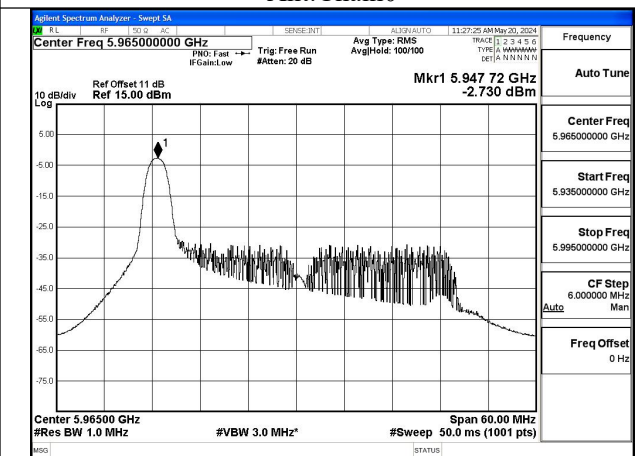

Mode:802.11ax HE20 Tone:242T Frequency:6175MHz  
Ant:Chain1

Mode:802.11ax HE20 Tone:242T Frequency:6415MHz  
Ant:Chain1

Test Mode: 802.11ax HE40

Mode:802.11ax HE40 Tone:26T Frequency:5965MHz  
Ant:Chain0

Mode:802.11ax HE40 Tone:26T Frequency:6165MHz  
Ant:Chain0

Mode:802.11ax HE40 Tone:26T Frequency:6405MHz  
Ant:Chain0

Mode:802.11ax HE40 Tone:26T Frequency:5965MHz  
Ant:Chain1

Mode:802.11ax HE40 Tone:26T Frequency:6165MHz  
Ant:Chain1