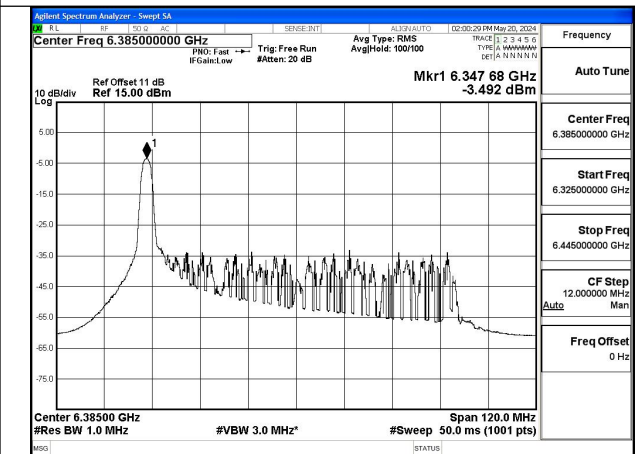

Mode:802.11ax HE40 Tone:484T Frequency:6405MHz  
Ant:Chain1

Test Mode: 802.11ax HE80

Mode:802.11ax HE80 Tone:26T Frequency:5985MHz  
Ant:Chain0

Mode:802.11ax HE80 Tone:26T Frequency:6145MHz  
Ant:Chain0

Mode:802.11ax HE80 Tone:26T Frequency:6385MHz  
Ant:Chain0

Mode:802.11ax HE80 Tone:26T Frequency:5985MHz  
Ant:Chain1

Mode:802.11ax HE80 Tone:26T Frequency:6145MHz  
Ant:Chain1

Mode:802.11ax HE80 Tone:26T Frequency:6385MHz  
Ant:Chain1