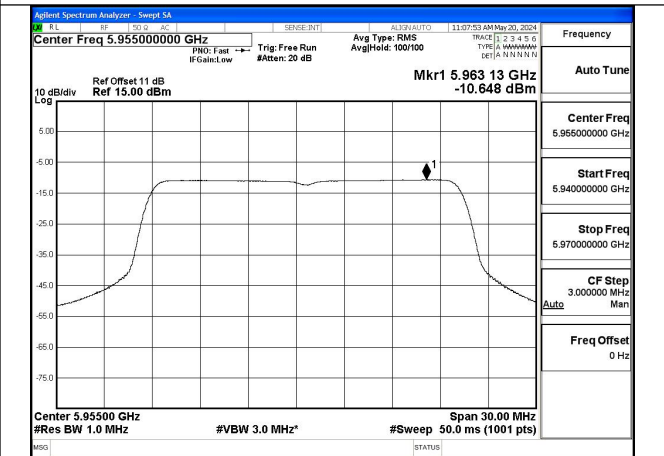

Mode:802.11ax HE20 Tone:242T Frequency:5955MHz  
Ant:Chain0

Mode:802.11ax HE20 Tone:242T Frequency:6175MHz  
Ant:Chain0

Mode:802.11ax HE20 Tone:242T Frequency:6415MHz  
Ant:Chain0

Mode:802.11ax HE20 Tone:242T Frequency:5955MHz  
Ant:Chain1