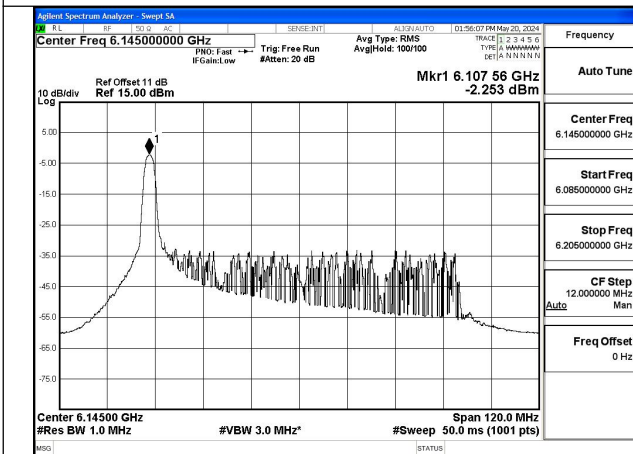

Mode:802.11ax HE40 Tone:484T Frequency:6405MHz  
Ant:Chain1

Test Mode: 802.11ax HE80

Mode:802.11ax HE80 Tone:26T Frequency:5985MHz  
Ant:Chain0

Mode:802.11ax HE80 Tone:26T Frequency:6145MHz  
Ant:Chain0

Mode:802.11ax HE80 Tone:26T Frequency:6385MHz  
Ant:Chain0

Mode:802.11ax HE80 Tone:26T Frequency:5985MHz  
Ant:Chain1

Mode:802.11ax HE80 Tone:26T Frequency:6145MHz  
Ant:Chain1

Mode:802.11ax HE80 Tone:26T Frequency:6385MHz  
Ant:Chain1