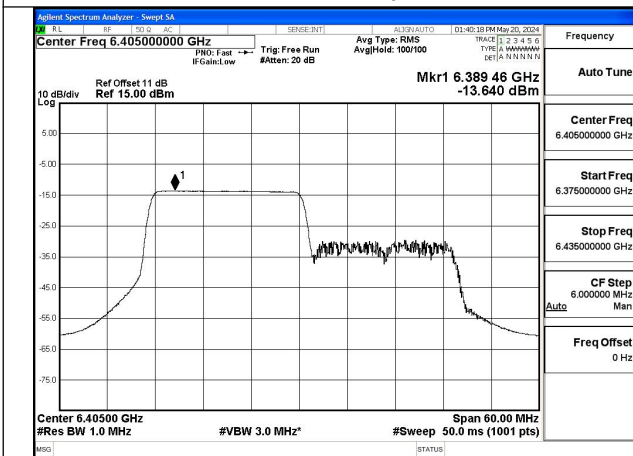

Mode:802.11ax HE40 Tone:242T Frequency:6405MHz
Ant:Chain0