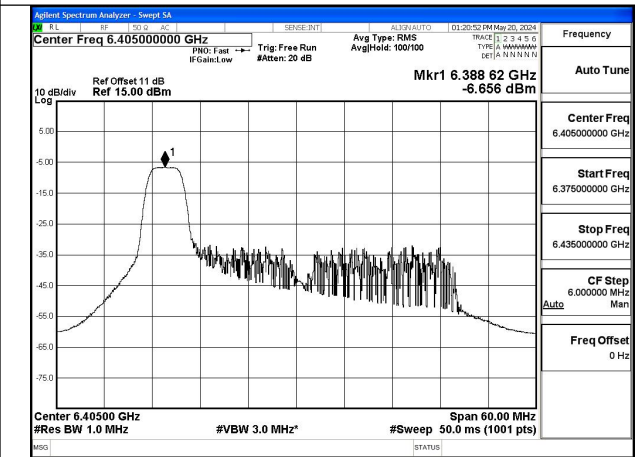

Mode:802.11ax HE40 Tone:52T Frequency:6405MHz
Ant:Chain1