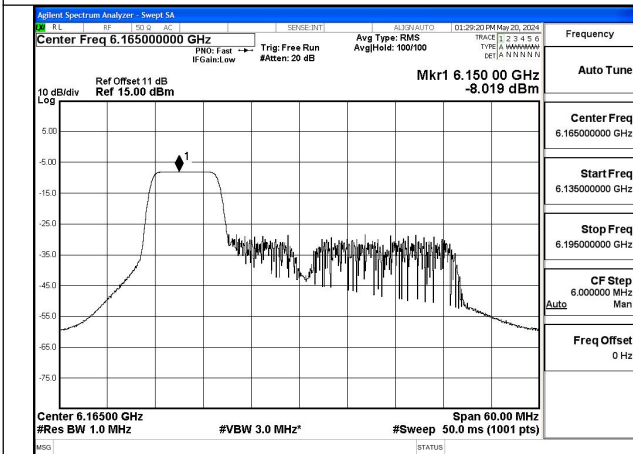

Mode:802.11ax HE40 Tone:106T Frequency:6165MHz
Ant:Chain1