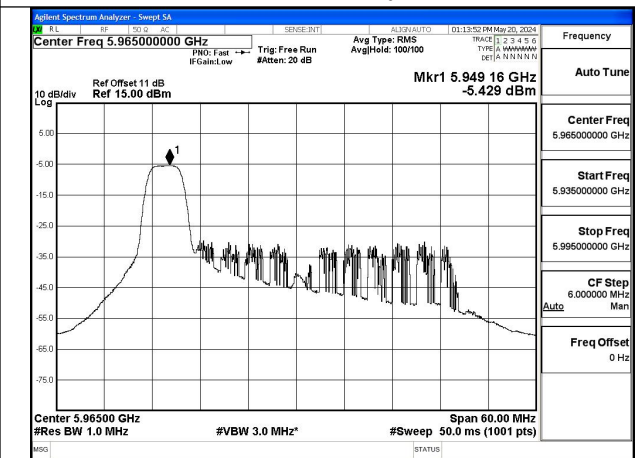

Mode:802.11ax HE40 Tone:26T Frequency:6405MHz  
Ant:Chain1

Mode:802.11ax HE40 Tone:52T Frequency:5965MHz  
Ant:Chain0

Mode:802.11ax HE40 Tone:52T Frequency:6165MHz  
Ant:Chain0

Mode:802.11ax HE40 Tone:52T Frequency:6405MHz  
Ant:Chain0