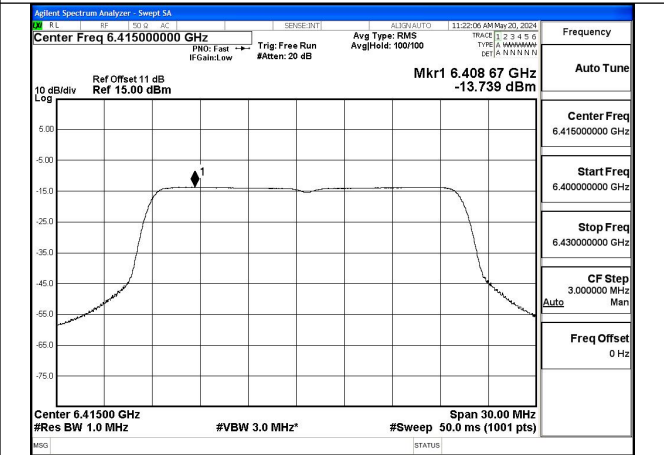

Mode:802.11ax HE20 Tone:242T Frequency:6415MHz
Ant:Chain1