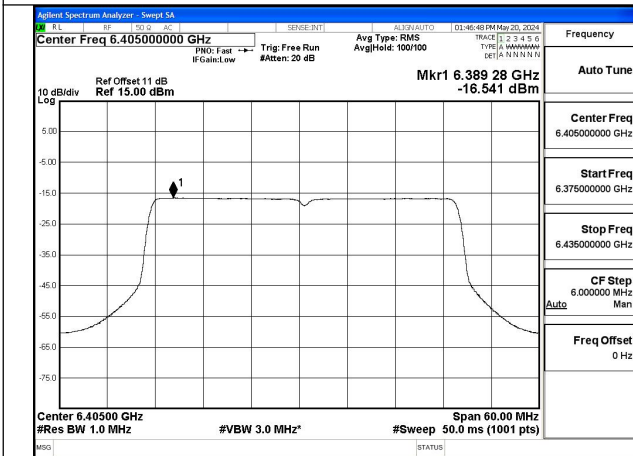

Mode:802.11ax HE40 Tone:484T Frequency:6405MHz
Ant:Chain0