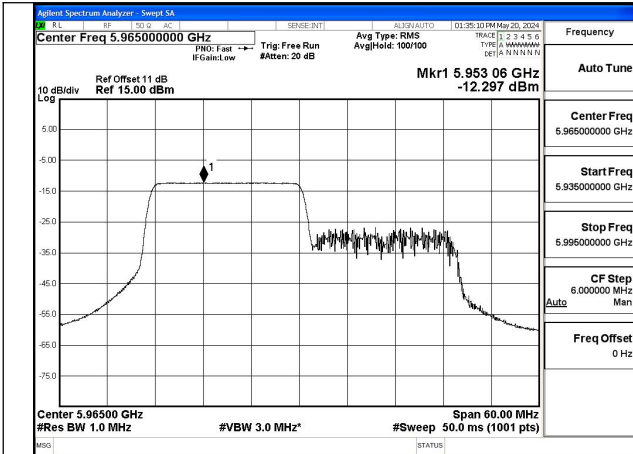

Mode:802.11ax HE40 Tone:242T Frequency:5965MHz
Ant:Chain0