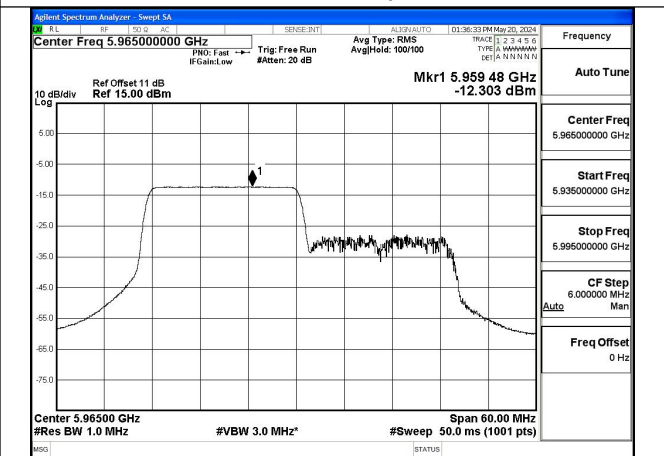

Mode:802.11ax HE40 Tone:106T Frequency:6405MHz  
Ant:Chain1

Mode:802.11ax HE40 Tone:242T Frequency:5965MHz  
Ant:Chain0

Mode:802.11ax HE40 Tone:242T Frequency:6165MHz  
Ant:Chain0

Mode:802.11ax HE40 Tone:242T Frequency:6405MHz  
Ant:Chain0