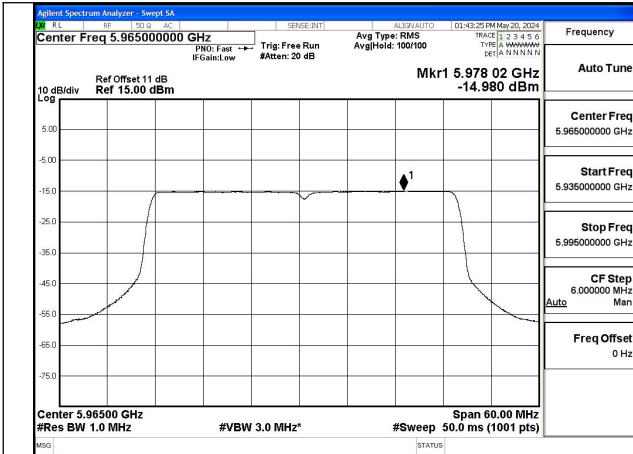

Mode:802.11ax HE40 Tone:484T Frequency:5965MHz
Ant:Chain0