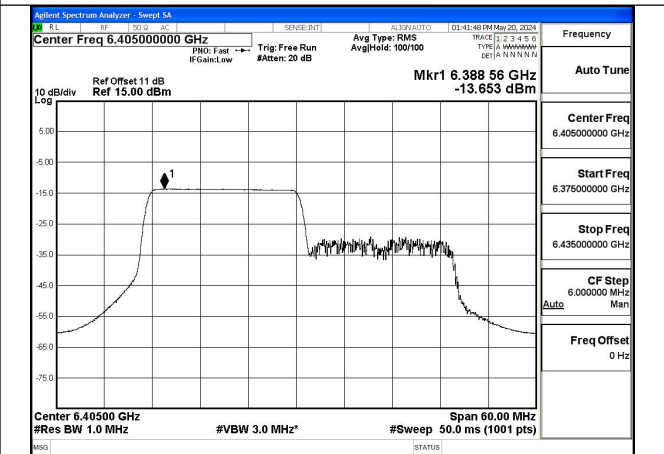

Mode:802.11ax HE40 Tone:242T Frequency:6405MHz
Ant:Chain1