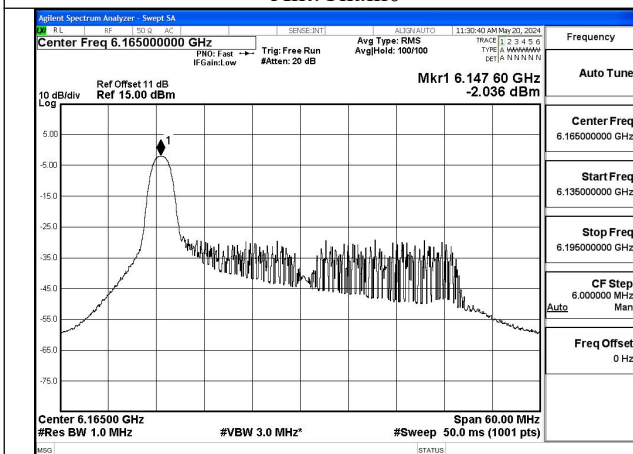

Mode:802.11ax HE20 Tone:242T Frequency:6175MHz  
Ant:Chain1

Mode:802.11ax HE20 Tone:242T Frequency:6415MHz  
Ant:Chain1

Test Mode: 802.11ax HE40

Mode:802.11ax HE40 Tone:26T Frequency:5965MHz  
Ant:Chain0

Mode:802.11ax HE40 Tone:26T Frequency:6165MHz  
Ant:Chain0

Mode:802.11ax HE40 Tone:26T Frequency:6405MHz  
Ant:Chain0

Mode:802.11ax HE40 Tone:26T Frequency:5965MHz  
Ant:Chain1

Mode:802.11ax HE40 Tone:26T Frequency:6165MHz  
Ant:Chain1