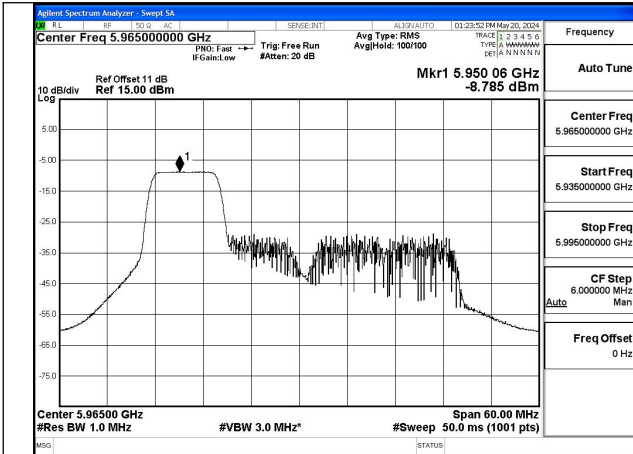

Mode:802.11ax HE40 Tone:106T Frequency:5965MHz
Ant:Chain0