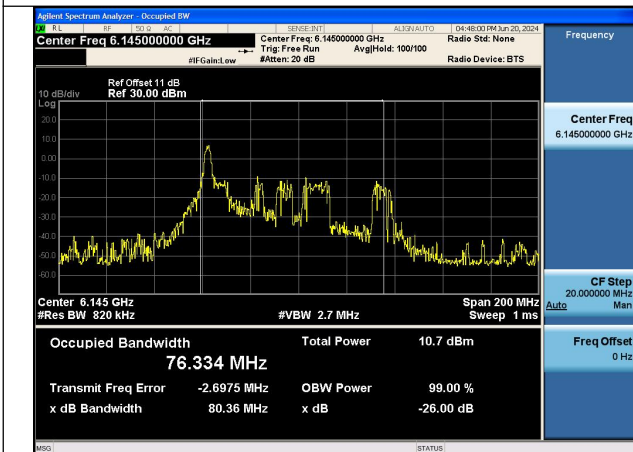

Mode:802.11ax HE20 TONE:26T Frequency:6175MHz  
Ant:Chain1

Mode:802.11ax HE20 TONE:26T Frequency:6415MHz  
Ant:Chain1

Test Mode: 802.11ax HE80

Mode:802.11ax HE80 TONE:26T Frequency:5985MHz  
Ant:Chain0

Mode:802.11ax HE80 TONE:26T Frequency:6145MHz  
Ant:Chain0

Mode:802.11ax HE80 TONE:26T Frequency:6385MHz  
Ant:Chain0

Mode:802.11ax HE80 TONE:26T Frequency:5985MHz  
Ant:Chain1

Mode:802.11ax HE80 TONE:26T Frequency:6145MHz  
Ant:Chain1

Mode:802.11ax HE80 TONE:26T Frequency:6385MHz  
Ant:Chain1