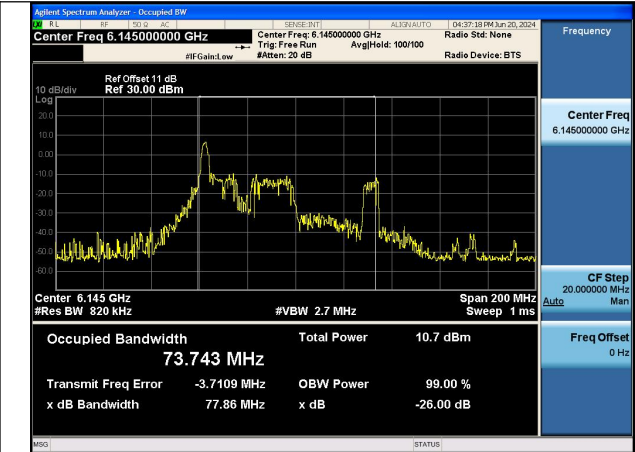

Mode:802.11ax HE20 TONE:26T Frequency:5955MHz  
Ant:Chain0

Mode:802.11ax HE20 TONE:26T Frequency:6175MHz  
Ant:Chain0

Mode:802.11ax HE20 TONE:26T Frequency:6415MHz  
Ant:Chain0

Mode:802.11ax HE20 TONE:26T Frequency:5955MHz  
Ant:Chain1

Mode:802.11ax HE20 TONE:26T Frequency:6175MHz  
Ant:Chain1

Mode:802.11ax HE20 TONE:26T Frequency:6415MHz  
Ant:Chain1

Test Mode: 802.11ax HE80

Mode:802.11ax HE80 TONE:26T Frequency:5985MHz  
Ant:Chain0

Mode:802.11ax HE80 TONE:26T Frequency:6145MHz  
Ant:Chain0