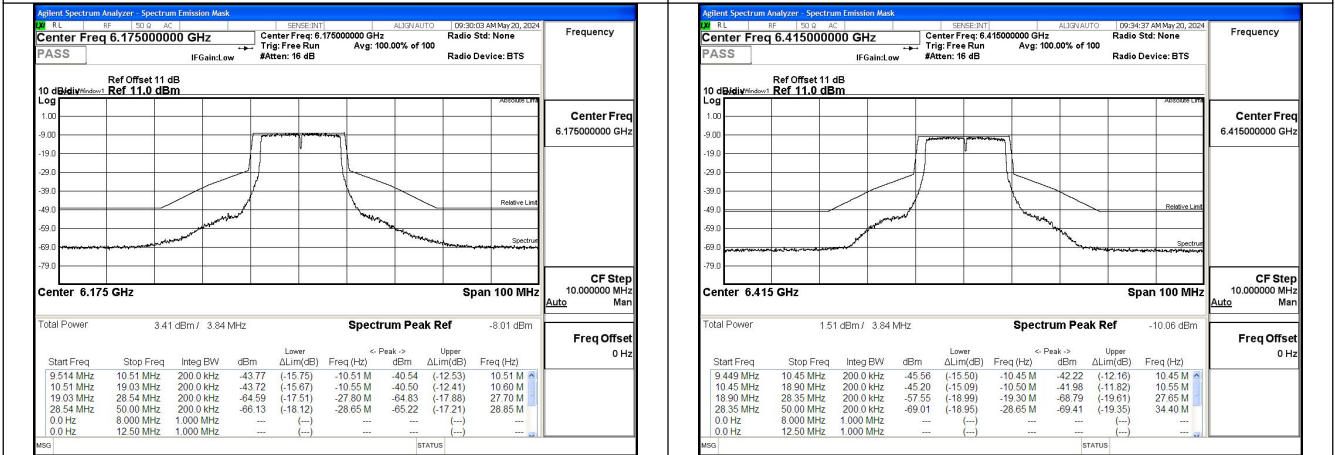

# In-Band Emissions

Test Mode: 802.11a

Mode:802.11a Frequency:5955MHz Ant:Chain0

Mode:802.11a Frequency:6175MHz Ant:Chain0

Mode:802.11a Frequency:6415MHz Ant:Chain0

Mode:802.11a Frequency:5955MHz Ant:Chain1

Mode:802.11a Frequency:6175MHz Ant:Chain1

Mode:802.11a Frequency:6415MHz Ant:Chain1