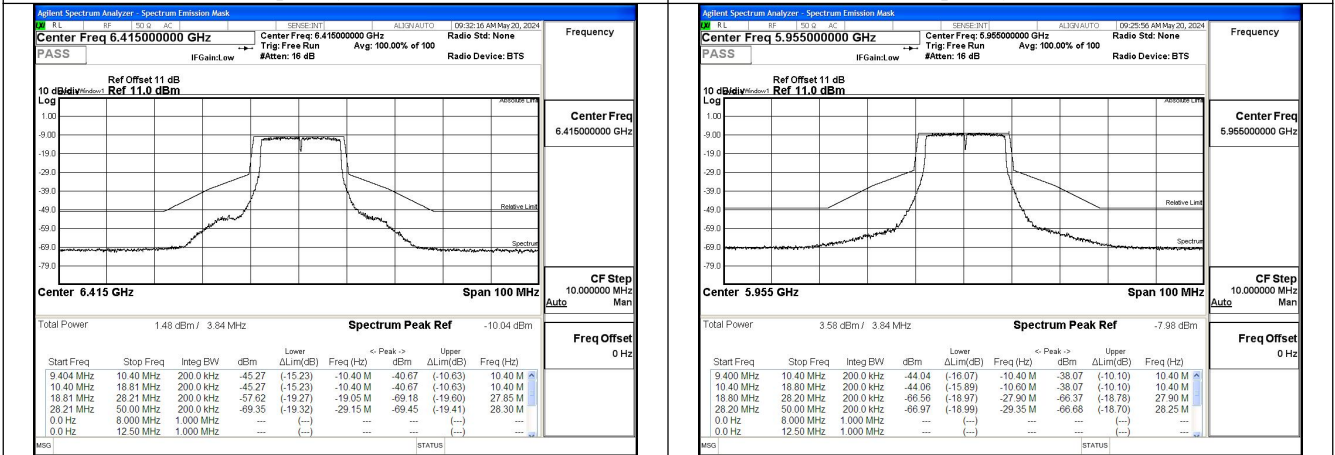

Mode:802.11ax HE160 TONE:26T  
Frequency:6025MHz Ant:Chain1

Mode:802.11ax HE160 TONE:26T  
Frequency:6185MHz Ant:Chain1

Mode:802.11ax HE160 TONE:26T  
Frequency:6345MHz Ant:Chain1

# In-Band Emissions

Test Mode: 802.11a

Mode:802.11a Frequency:5955MHz Ant:Chain0

Mode:802.11a Frequency:6175MHz Ant:Chain0

Mode:802.11a Frequency:6415MHz Ant:Chain0

Mode:802.11a Frequency:5955MHz Ant:Chain1