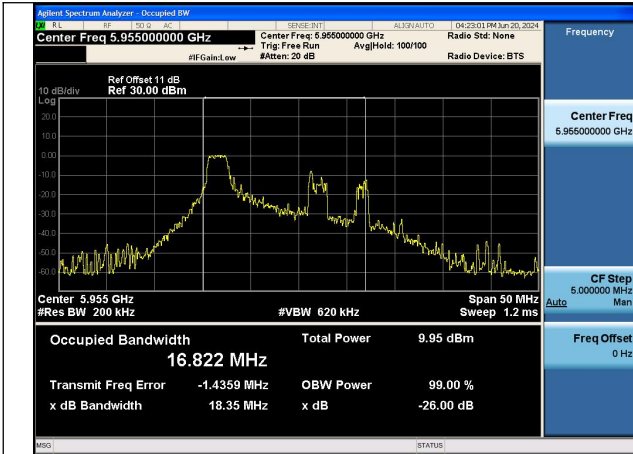

Mode:802.11ax HE160 Frequency:6345MHz  
Ant:Chain0

Mode:802.11ax HE160 Frequency:6025MHz  
Ant:Chain1

Mode:802.11ax HE160 Frequency:6185MHz  
Ant:Chain1

Mode:802.11ax HE160 Frequency:6345MHz  
Ant:Chain1

Mode:802.11ax HE20 TONE:26T Frequency:5955MHz  
Ant:Chain0

Mode:802.11ax HE20 TONE:26T Frequency:6175MHz  
Ant:Chain0

Mode:802.11ax HE20 TONE:26T Frequency:6415MHz  
Ant:Chain0

Mode:802.11ax HE20 TONE:26T Frequency:5955MHz  
Ant:Chain1