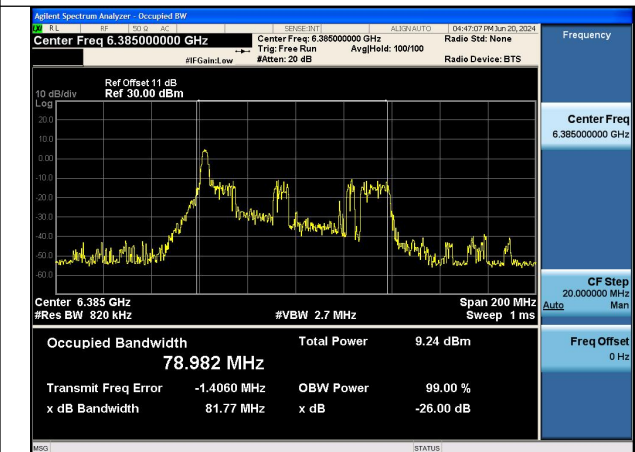

Mode:802.11ax HE20 TONE:26T Frequency:6175MHz  
Ant:Chain1

Mode:802.11ax HE20 TONE:26T Frequency:6415MHz  
Ant:Chain1

Test Mode: 802.11ax HE80

Mode:802.11ax HE80 TONE:26T Frequency:5985MHz  
Ant:Chain0

Mode:802.11ax HE80 TONE:26T Frequency:6145MHz  
Ant:Chain0

Mode:802.11ax HE80 TONE:26T Frequency:6385MHz  
Ant:Chain0

Mode:802.11ax HE80 TONE:26T Frequency:5985MHz  
Ant:Chain1

Mode:802.11ax HE80 TONE:26T Frequency:6145MHz  
Ant:Chain1

Mode:802.11ax HE80 TONE:26T Frequency:6385MHz  
Ant:Chain1