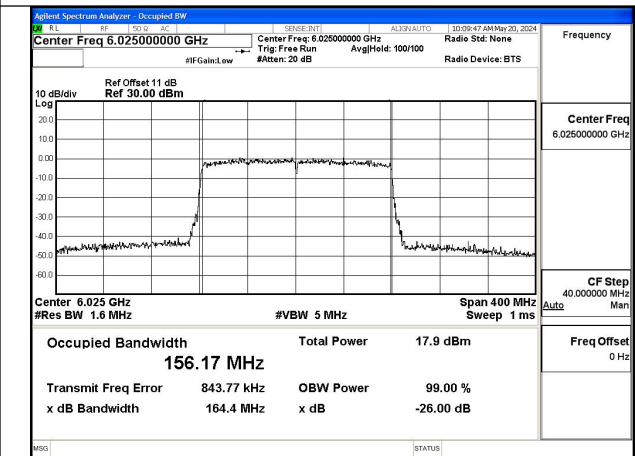

Mode:802.11ax HE80 Frequency:6145MHz Ant:Chain1

Mode:802.11ax HE80 Frequency:6385MHz Ant:Chain1

Test Mode: 802.11ax HE160

Mode:802.11ax HE160 Frequency:6025MHz  
Ant:Chain0

Mode:802.11ax HE160 Frequency:6185MHz  
Ant:Chain0

Mode:802.11ax HE160 Frequency:6345MHz  
Ant:Chain0

Mode:802.11ax HE160 Frequency:6025MHz  
Ant:Chain1

Mode:802.11ax HE160 Frequency:6185MHz  
Ant:Chain1

Mode:802.11ax HE160 Frequency:6345MHz  
Ant:Chain1