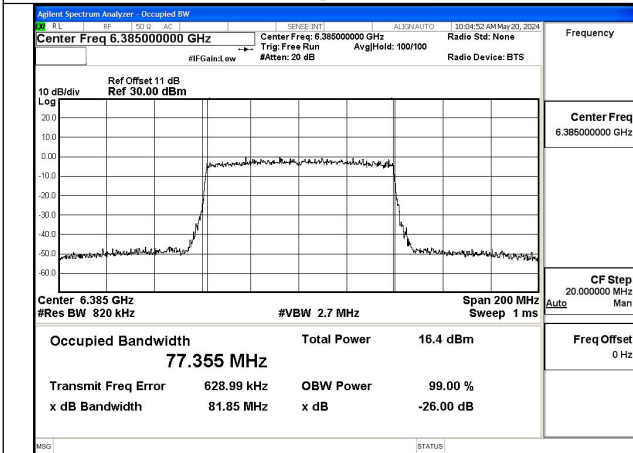

Test Mode: 802.11ax HE80

Mode:802.11ax HE80 Frequency:5985MHz Ant:Chain0

Mode:802.11ax HE80 Frequency:6145MHz Ant:Chain0

Mode:802.11ax HE80 Frequency:6385MHz Ant:Chain0

Mode:802.11ax HE80 Frequency:5985MHz Ant:Chain1