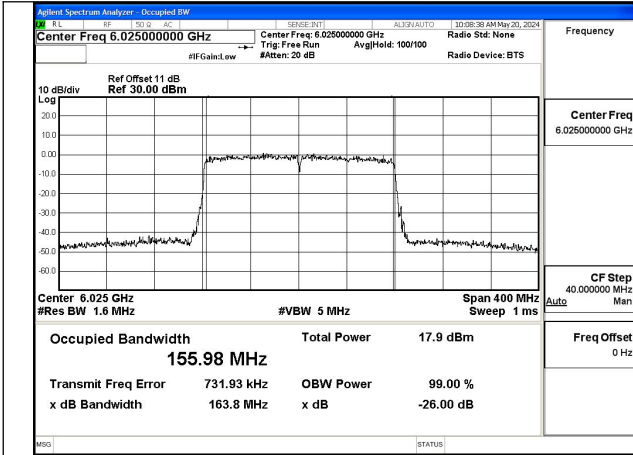

Test Mode: 802.11ax HE160

Mode:802.11ax HE160 Frequency:6025MHz
Ant:Chain0