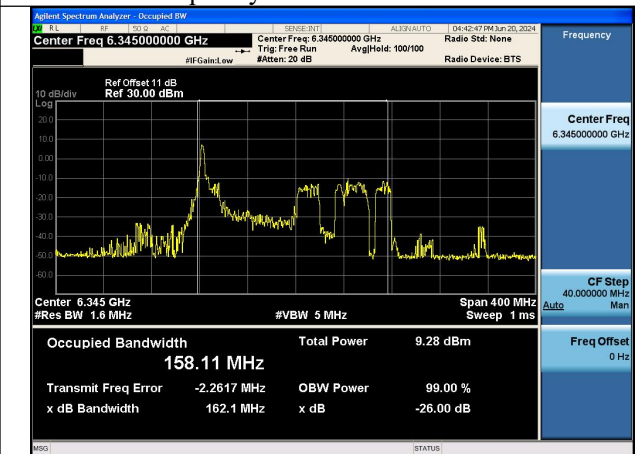

Test Mode: 802.11ax HE160

Mode:802.11ax HE160 TONE:26T  
Frequency:6025MHz Ant:Chain0

Mode:802.11ax HE160 TONE:26T  
Frequency:6185MHz Ant:Chain0

Mode:802.11ax HE160 TONE:26T  
Frequency:6345MHz Ant:Chain0

Mode:802.11ax HE160 TONE:26T  
Frequency:6025MHz Ant:Chain1

Mode:802.11ax HE160 TONE:26T  
Frequency:6185MHz Ant:Chain1

Mode:802.11ax HE160 TONE:26T  
Frequency:6345MHz Ant:Chain1