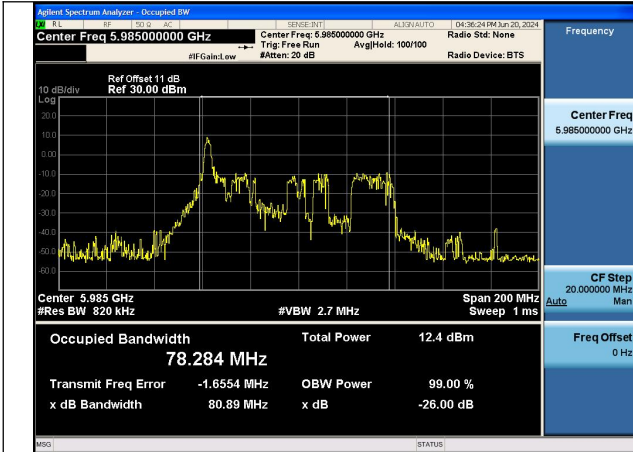

Mode:802.11ax HE20 TONE:26T Frequency:5955MHz  
Ant:Chain0

Mode:802.11ax HE20 TONE:26T Frequency:6175MHz  
Ant:Chain0

Mode:802.11ax HE20 TONE:26T Frequency:6415MHz  
Ant:Chain0

Mode:802.11ax HE20 TONE:26T Frequency:5955MHz  
Ant:Chain1

Mode:802.11ax HE20 TONE:26T Frequency:6175MHz  
Ant:Chain1

Mode:802.11ax HE20 TONE:26T Frequency:6415MHz  
Ant:Chain1

Test Mode: 802.11ax HE80

Mode:802.11ax HE80 TONE:26T Frequency:5985MHz  
Ant:Chain0

Mode:802.11ax HE80 TONE:26T Frequency:6145MHz  
Ant:Chain0