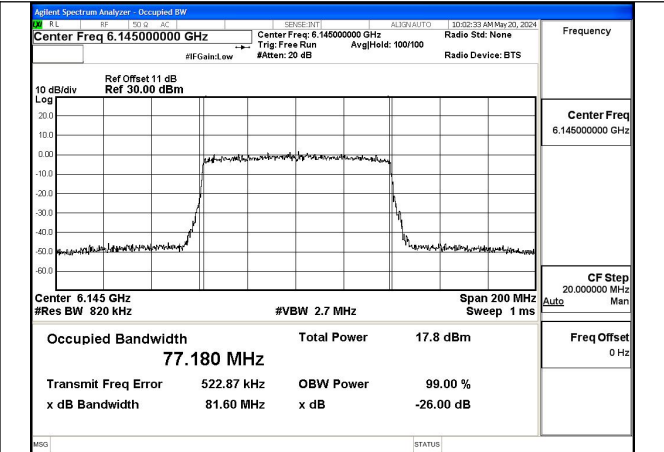

Test Mode: 802.11ax HE80

Mode:802.11ax HE80 Frequency:5985MHz Ant:Chain0

Mode:802.11ax HE80 Frequency:6145MHz Ant:Chain0

Mode:802.11ax HE80 Frequency:6385MHz Ant:Chain0

Mode:802.11ax HE80 Frequency:5985MHz Ant:Chain1