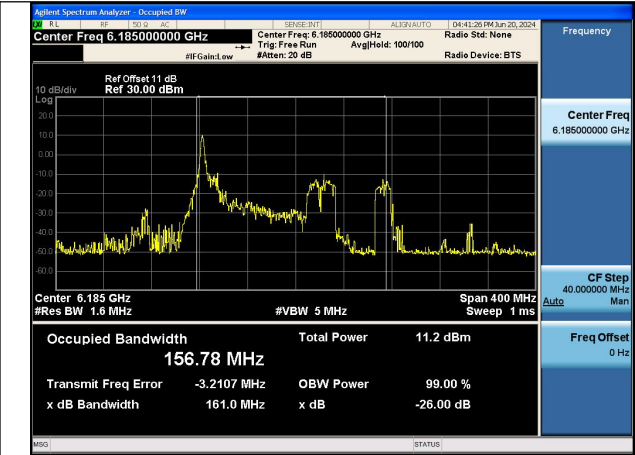

Mode:802.11ax HE80 TONE:26T Frequency:6385MHz  
Ant:Chain0

Mode:802.11ax HE80 TONE:26T Frequency:5985MHz  
Ant:Chain1

Mode:802.11ax HE80 TONE:26T Frequency:6145MHz  
Ant:Chain1

Mode:802.11ax HE80 TONE:26T Frequency:6385MHz  
Ant:Chain1

Test Mode: 802.11ax HE160

Mode:802.11ax HE160 TONE:26T  
Frequency:6025MHz Ant:Chain0

Mode:802.11ax HE160 TONE:26T  
Frequency:6185MHz Ant:Chain0

Mode:802.11ax HE160 TONE:26T  
Frequency:6345MHz Ant:Chain0