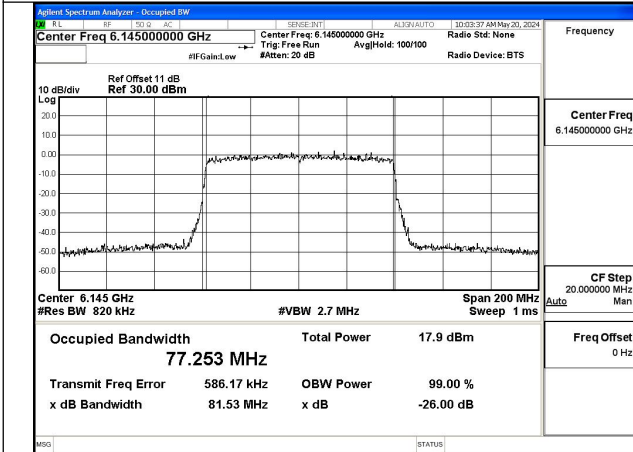

Test Mode: 802.11ax HE80

Mode:802.11ax HE80 Frequency:5985MHz Ant:Chain0

Mode:802.11ax HE80 Frequency:6145MHz Ant:Chain0

Mode:802.11ax HE80 Frequency:6385MHz Ant:Chain0

Mode:802.11ax HE80 Frequency:5985MHz Ant:Chain1