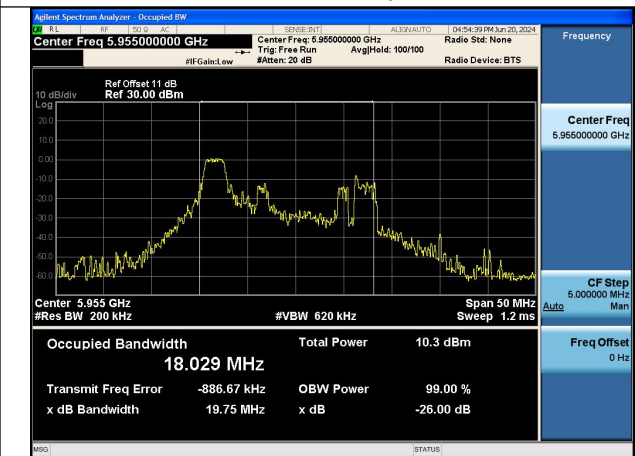

Mode:802.11ax HE160 Frequency:6345MHz  
Ant:Chain0

Mode:802.11ax HE160 Frequency:6025MHz  
Ant:Chain1

Mode:802.11ax HE160 Frequency:6185MHz  
Ant:Chain1

Mode:802.11ax HE160 Frequency:6345MHz  
Ant:Chain1

Mode:802.11ax HE20 TONE:26T Frequency:5955MHz  
Ant:Chain0

Mode:802.11ax HE20 TONE:26T Frequency:6175MHz  
Ant:Chain0

Mode:802.11ax HE20 TONE:26T Frequency:6415MHz  
Ant:Chain0

Mode:802.11ax HE20 TONE:26T Frequency:5955MHz  
Ant:Chain1