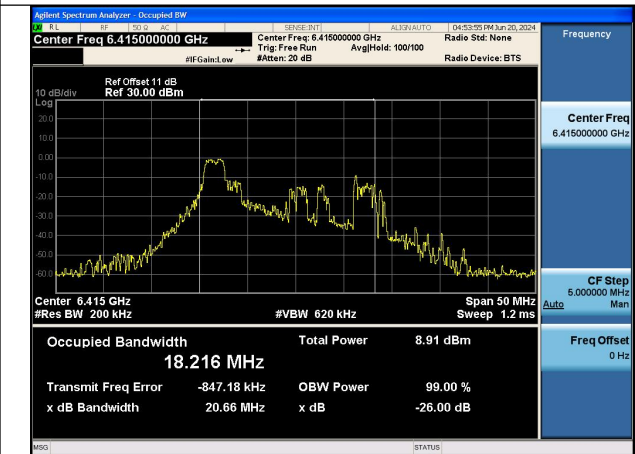

Mode:802.11ax HE20 TONE:26T Frequency:5955MHz  
Ant:Chain0

Mode:802.11ax HE20 TONE:26T Frequency:6175MHz  
Ant:Chain0

Mode:802.11ax HE20 TONE:26T Frequency:6415MHz  
Ant:Chain0

Mode:802.11ax HE20 TONE:26T Frequency:5955MHz  
Ant:Chain1

Mode:802.11ax HE20 TONE:26T Frequency:6175MHz  
Ant:Chain1

Mode:802.11ax HE20 TONE:26T Frequency:6415MHz  
Ant:Chain1

Test Mode: 802.11ax HE80

Mode:802.11ax HE80 TONE:26T Frequency:5985MHz  
Ant:Chain0

Mode:802.11ax HE80 TONE:26T Frequency:6145MHz  
Ant:Chain0