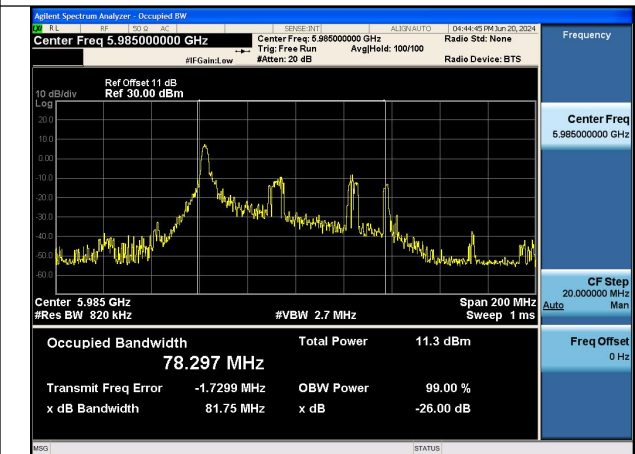

Mode:802.11ax HE20 TONE:26T Frequency:6175MHz  
Ant:Chain1

Mode:802.11ax HE20 TONE:26T Frequency:6415MHz  
Ant:Chain1

Test Mode: 802.11ax HE80

Mode:802.11ax HE80 TONE:26T Frequency:5985MHz  
Ant:Chain0

Mode:802.11ax HE80 TONE:26T Frequency:6145MHz  
Ant:Chain0

Mode:802.11ax HE80 TONE:26T Frequency:6385MHz  
Ant:Chain0

Mode:802.11ax HE80 TONE:26T Frequency:5985MHz  
Ant:Chain1

Mode:802.11ax HE80 TONE:26T Frequency:6145MHz  
Ant:Chain1

Mode:802.11ax HE80 TONE:26T Frequency:6385MHz  
Ant:Chain1