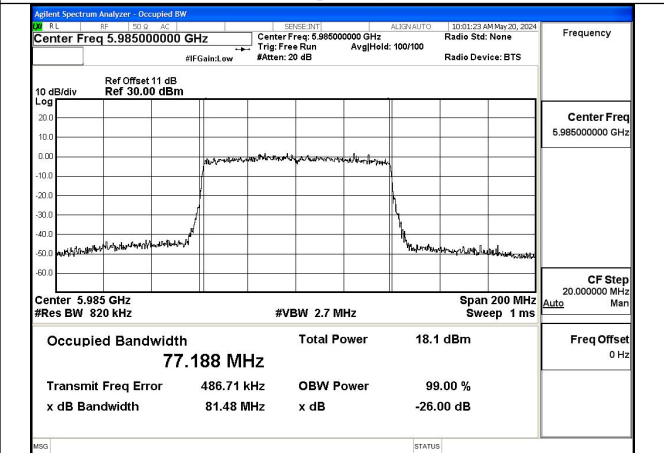

Test Mode: 802.11ax HE80

Mode:802.11ax HE80 Frequency:5985MHz Ant:Chain0

Mode:802.11ax HE80 Frequency:6145MHz Ant:Chain0

Mode:802.11ax HE80 Frequency:6385MHz Ant:Chain0

Mode:802.11ax HE80 Frequency:5985MHz Ant:Chain1