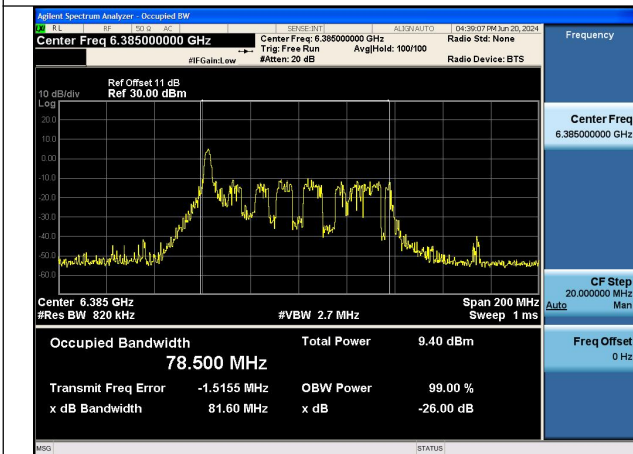

Mode:802.11ax HE20 TONE:26T Frequency:6175MHz  
Ant:Chain1

Mode:802.11ax HE20 TONE:26T Frequency:6415MHz  
Ant:Chain1

Test Mode: 802.11ax HE80

Mode:802.11ax HE80 TONE:26T Frequency:5985MHz  
Ant:Chain0

Mode:802.11ax HE80 TONE:26T Frequency:6145MHz  
Ant:Chain0

Mode:802.11ax HE80 TONE:26T Frequency:6385MHz  
Ant:Chain0

Mode:802.11ax HE80 TONE:26T Frequency:5985MHz  
Ant:Chain1

Mode:802.11ax HE80 TONE:26T Frequency:6145MHz  
Ant:Chain1

Mode:802.11ax HE80 TONE:26T Frequency:6385MHz  
Ant:Chain1