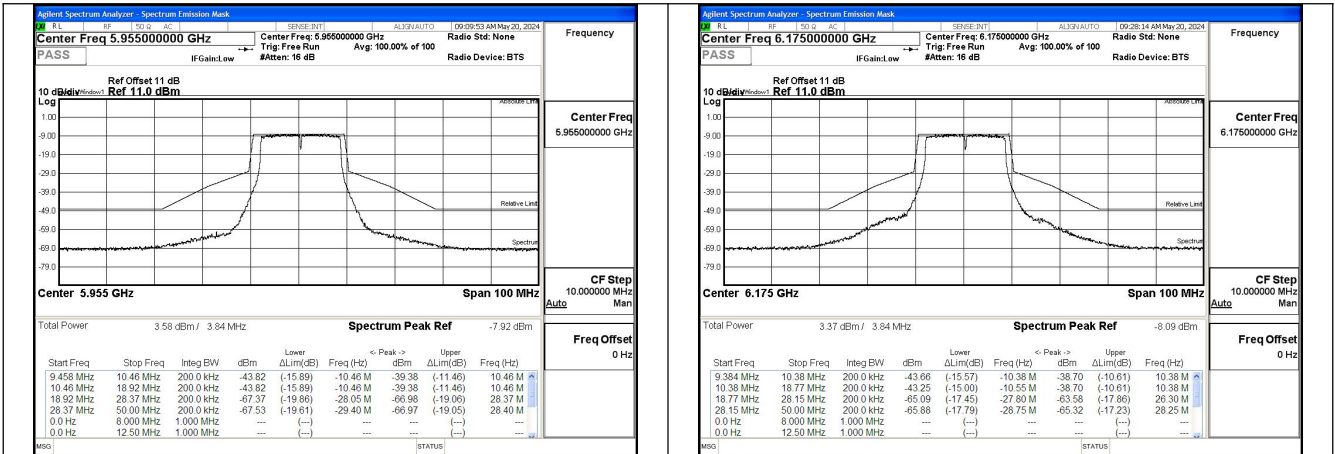

Mode:802.11ax HE160 TONE:26T  
Frequency:6025MHz Ant:Chain1

Mode:802.11ax HE160 TONE:26T  
Frequency:6185MHz Ant:Chain1

Mode:802.11ax HE160 TONE:26T  
Frequency:6345MHz Ant:Chain1

# In-Band Emissions

Test Mode: 802.11a

Mode:802.11a Frequency:5955MHz Ant:Chain0

Mode:802.11a Frequency:6175MHz Ant:Chain0

Mode:802.11a Frequency:6415MHz Ant:Chain0

Mode:802.11a Frequency:5955MHz Ant:Chain1