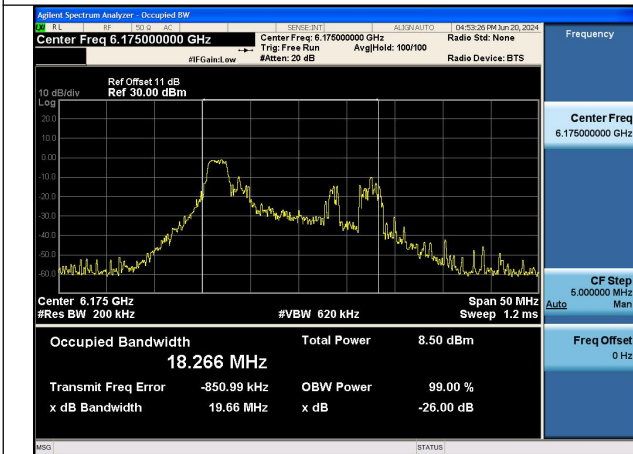

Mode:802.11ax HE20 TONE:26T Frequency:5955MHz  
Ant:Chain0

Mode:802.11ax HE20 TONE:26T Frequency:6175MHz  
Ant:Chain0

Mode:802.11ax HE20 TONE:26T Frequency:6415MHz  
Ant:Chain0

Mode:802.11ax HE20 TONE:26T Frequency:5955MHz  
Ant:Chain1

Mode:802.11ax HE20 TONE:26T Frequency:6175MHz  
Ant:Chain1

Mode:802.11ax HE20 TONE:26T Frequency:6415MHz  
Ant:Chain1

Test Mode: 802.11ax HE80

Mode:802.11ax HE80 TONE:26T Frequency:5985MHz  
Ant:Chain0

Mode:802.11ax HE80 TONE:26T Frequency:6145MHz  
Ant:Chain0