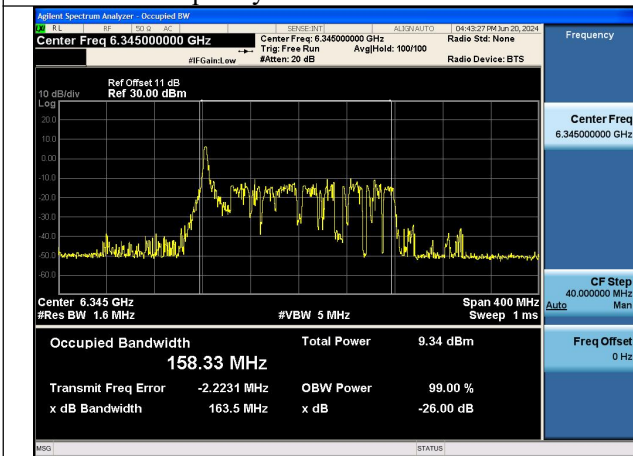

Mode:802.11ax HE80 TONE:26T Frequency:6385MHz  
Ant:Chain0

Mode:802.11ax HE80 TONE:26T Frequency:5985MHz  
Ant:Chain1

Mode:802.11ax HE80 TONE:26T Frequency:6145MHz  
Ant:Chain1

Mode:802.11ax HE80 TONE:26T Frequency:6385MHz  
Ant:Chain1

Test Mode: 802.11ax HE160

Mode:802.11ax HE160 TONE:26T  
Frequency:6025MHz Ant:Chain0

Mode:802.11ax HE160 TONE:26T  
Frequency:6185MHz Ant:Chain0

Mode:802.11ax HE160 TONE:26T  
Frequency:6345MHz Ant:Chain0