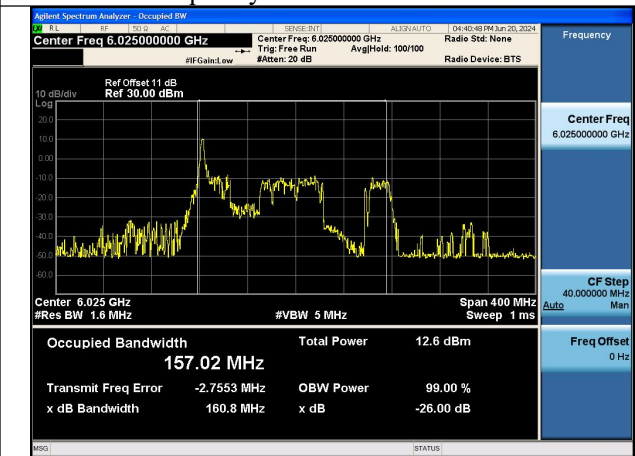

Mode:802.11ax HE80 TONE:26T Frequency:6385MHz  
Ant:Chain0

Mode:802.11ax HE80 TONE:26T Frequency:5985MHz  
Ant:Chain1

Mode:802.11ax HE80 TONE:26T Frequency:6145MHz  
Ant:Chain1

Mode:802.11ax HE80 TONE:26T Frequency:6385MHz  
Ant:Chain1

Test Mode: 802.11ax HE160

Mode:802.11ax HE160 TONE:26T  
Frequency:6025MHz Ant:Chain0

Mode:802.11ax HE160 TONE:26T  
Frequency:6185MHz Ant:Chain0

Mode:802.11ax HE160 TONE:26T  
Frequency:6345MHz Ant:Chain0

Mode:802.11ax HE160 TONE:26T  
Frequency:6025MHz Ant:Chain1

Mode:802.11ax HE160 TONE:26T  
Frequency:6185MHz Ant:Chain1

Mode:802.11ax HE160 TONE:26T  
Frequency:6345MHz Ant:Chain1