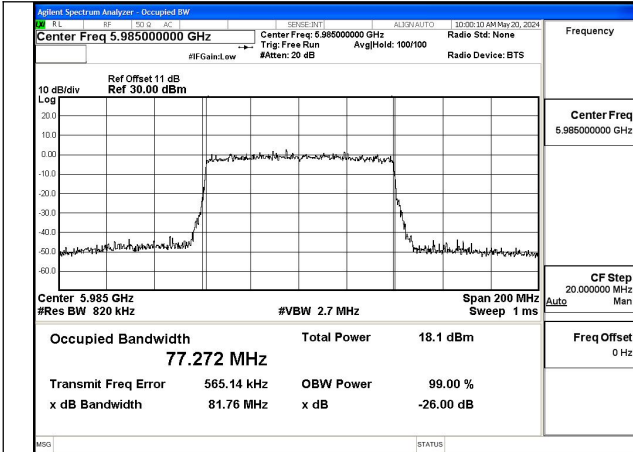

Test Mode: 802.11ax HE80

Mode:802.11ax HE80 Frequency:5985MHz Ant:Chain0

Mode:802.11ax HE80 Frequency:6145MHz Ant:Chain0

Mode:802.11ax HE80 Frequency:6385MHz Ant:Chain0

Mode:802.11ax HE80 Frequency:5985MHz Ant:Chain1