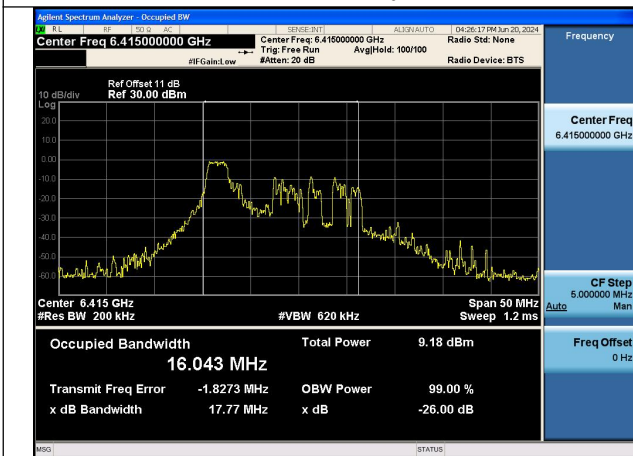

Mode:802.11ax HE160 Frequency:6345MHz  
Ant:Chain0

Mode:802.11ax HE160 Frequency:6025MHz  
Ant:Chain1

Mode:802.11ax HE160 Frequency:6185MHz  
Ant:Chain1

Mode:802.11ax HE160 Frequency:6345MHz  
Ant:Chain1

Mode:802.11ax HE20 TONE:26T Frequency:5955MHz  
Ant:Chain0

Mode:802.11ax HE20 TONE:26T Frequency:6175MHz  
Ant:Chain0

Mode:802.11ax HE20 TONE:26T Frequency:6415MHz  
Ant:Chain0

Mode:802.11ax HE20 TONE:26T Frequency:5955MHz  
Ant:Chain1