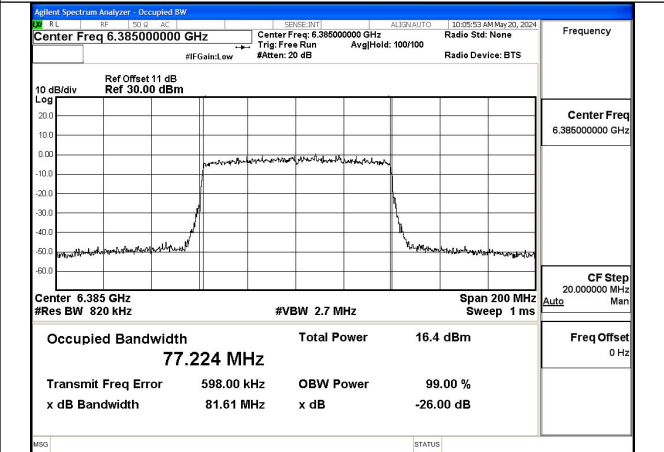

Test Mode: 802.11ax HE80

Mode:802.11ax HE80 Frequency:5985MHz Ant:Chain0

Mode:802.11ax HE80 Frequency:6145MHz Ant:Chain0

Mode:802.11ax HE80 Frequency:6385MHz Ant:Chain0

Mode:802.11ax HE80 Frequency:5985MHz Ant:Chain1