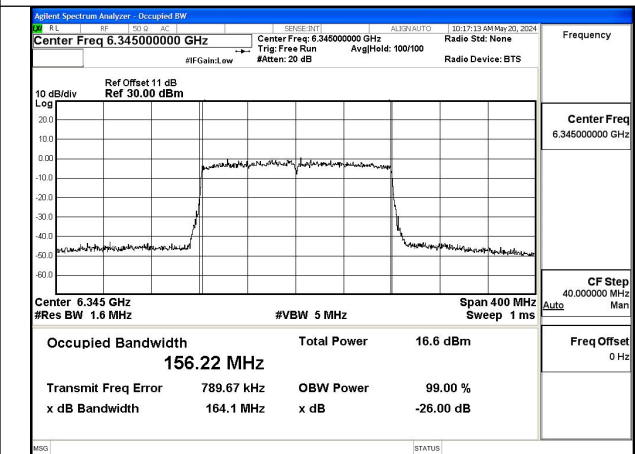

Mode:802.11ax HE160 Frequency:6345MHz
Ant:Chain1