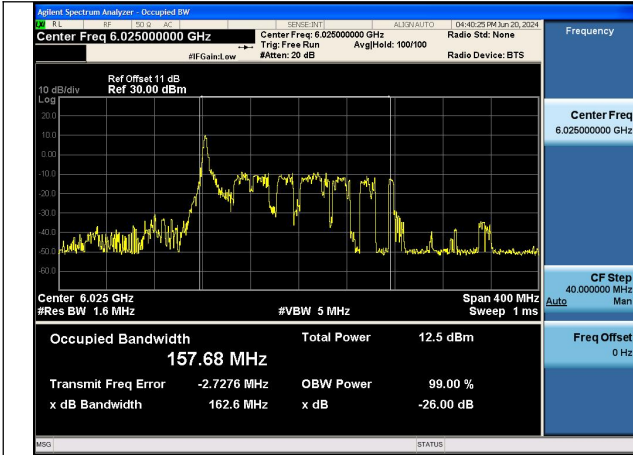

Mode:802.11ax HE80 TONE:26T Frequency:6385MHz  
Ant:Chain0

Mode:802.11ax HE80 TONE:26T Frequency:5985MHz  
Ant:Chain1

Mode:802.11ax HE80 TONE:26T Frequency:6145MHz  
Ant:Chain1

Mode:802.11ax HE80 TONE:26T Frequency:6385MHz  
Ant:Chain1

Test Mode: 802.11ax HE160

Mode:802.11ax HE160 TONE:26T  
Frequency:6025MHz Ant:Chain0

Mode:802.11ax HE160 TONE:26T  
Frequency:6185MHz Ant:Chain0

Mode:802.11ax HE160 TONE:26T  
Frequency:6345MHz Ant:Chain0