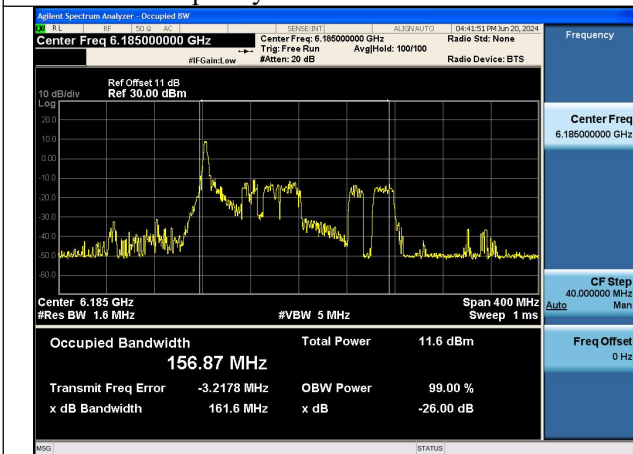

Mode:802.11ax HE160 TONE:26T
Frequency:6185MHz Ant:Chain1