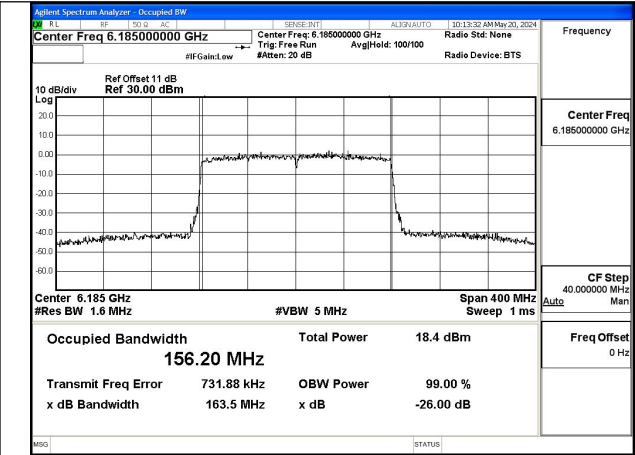

Mode:802.11ax HE160 Frequency:6185MHz
Ant:Chain0