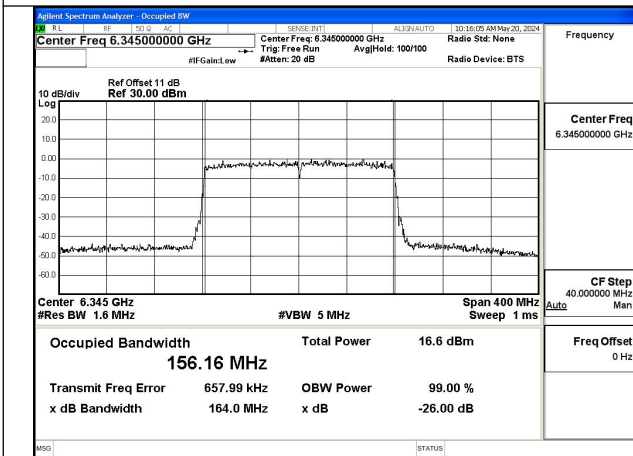

Mode:802.11ax HE80 Frequency:6145MHz Ant:Chain1

Mode:802.11ax HE80 Frequency:6385MHz Ant:Chain1

Test Mode: 802.11ax HE160

Mode:802.11ax HE160 Frequency:6025MHz  
Ant:Chain0

Mode:802.11ax HE160 Frequency:6185MHz  
Ant:Chain0

Mode:802.11ax HE160 Frequency:6345MHz  
Ant:Chain0

Mode:802.11ax HE160 Frequency:6025MHz  
Ant:Chain1

Mode:802.11ax HE160 Frequency:6185MHz  
Ant:Chain1

Mode:802.11ax HE160 Frequency:6345MHz  
Ant:Chain1