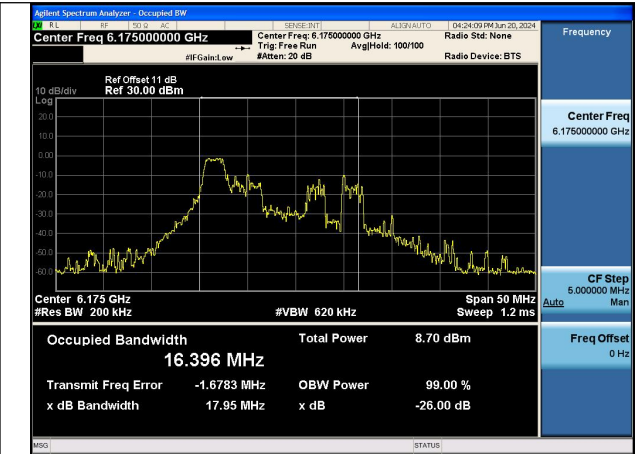

Mode:802.11ax HE160 Frequency:6345MHz  
Ant:Chain0

Mode:802.11ax HE160 Frequency:6025MHz  
Ant:Chain1

Mode:802.11ax HE160 Frequency:6185MHz  
Ant:Chain1

Mode:802.11ax HE160 Frequency:6345MHz  
Ant:Chain1

Mode:802.11ax HE20 TONE:26T Frequency:5955MHz  
Ant:Chain0

Mode:802.11ax HE20 TONE:26T Frequency:6175MHz  
Ant:Chain0

Mode:802.11ax HE20 TONE:26T Frequency:6415MHz  
Ant:Chain0

Mode:802.11ax HE20 TONE:26T Frequency:5955MHz  
Ant:Chain1