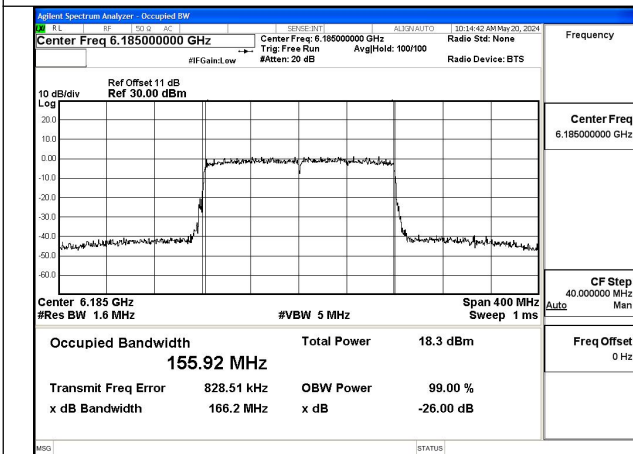

Mode:802.11ax HE80 Frequency:6145MHz Ant:Chain1

Mode:802.11ax HE80 Frequency:6385MHz Ant:Chain1

Test Mode: 802.11ax HE160

Mode:802.11ax HE160 Frequency:6025MHz  
Ant:Chain0

Mode:802.11ax HE160 Frequency:6185MHz  
Ant:Chain0

Mode:802.11ax HE160 Frequency:6345MHz  
Ant:Chain0

Mode:802.11ax HE160 Frequency:6025MHz  
Ant:Chain1

Mode:802.11ax HE160 Frequency:6185MHz  
Ant:Chain1

Mode:802.11ax HE160 Frequency:6345MHz  
Ant:Chain1