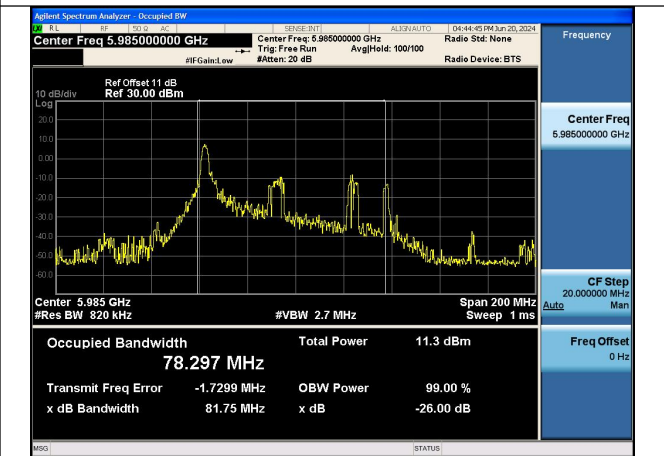

Test Mode: 802.11ax HE80 TONE:26T

Mode:802.11ax HE80 TONE:26T Frequency:5985MHz
Ant:Chain0

Mode:802.11ax HE80 TONE:26T Frequency:6145MHz
Ant:Chain0

Mode:802.11ax HE80 TONE:26T Frequency:6385MHz
Ant:Chain0

Mode:802.11ax HE80 TONE:26T Frequency:5985MHz
Ant:Chain1

Mode:802.11ax HE80 TONE:26T Frequency:6145MHz
Ant:Chain1

Mode:802.11ax HE80 TONE:26T Frequency:6385MHz
Ant:Chain1

Test Mode: 802.11ax HE160 TONE:26T