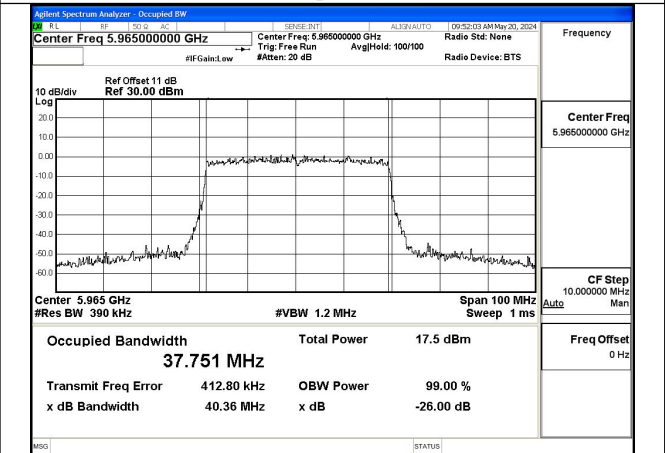

Mode:802.11ax HE20 Frequency:6175MHz Ant:Chain1

Mode:802.11ax HE20 Frequency:6415MHz Ant:Chain1

Test Mode: 802.11ax HE40

Mode:802.11ax HE40 Frequency:5965MHz Ant:Chain0

Mode:802.11ax HE40 Frequency:6165MHz Ant:Chain0