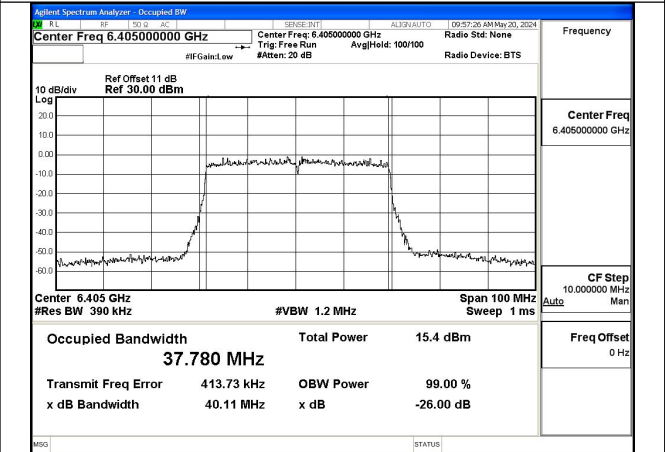

Mode:802.11ax HE40 Frequency:6405MHz Ant:Chain0

Mode:802.11ax HE40 Frequency:5965MHz Ant:Chain1

Mode:802.11ax HE40 Frequency:6165MHz Ant:Chain1

Mode:802.11ax HE40 Frequency:6405MHz Ant:Chain1