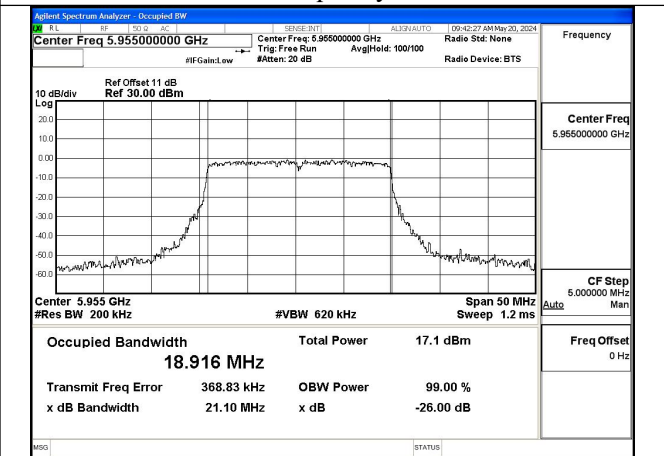

Mode:802.11ax HE20 Frequency:5955MHz Ant:Chain1