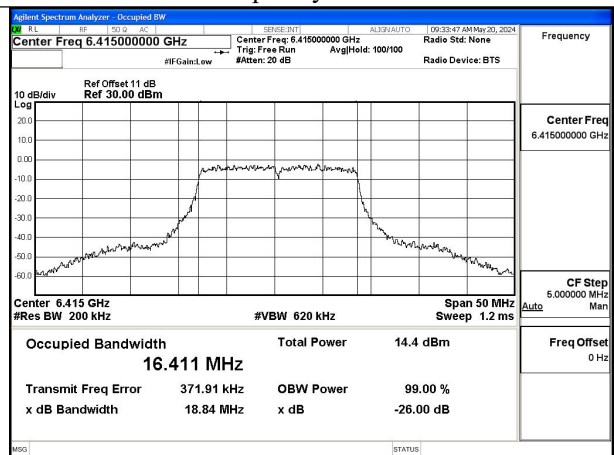

Test Mode: 802.11a

Mode:802.11a Frequency:5955MHz Ant:Chain0

Mode:802.11a Frequency:6175MHz Ant:Chain0

Mode:802.11a Frequency:6415MHz Ant:Chain0

Mode:802.11a Frequency:5955MHz Ant:Chain1

Mode:802.11a Frequency:6175MHz Ant:Chain1