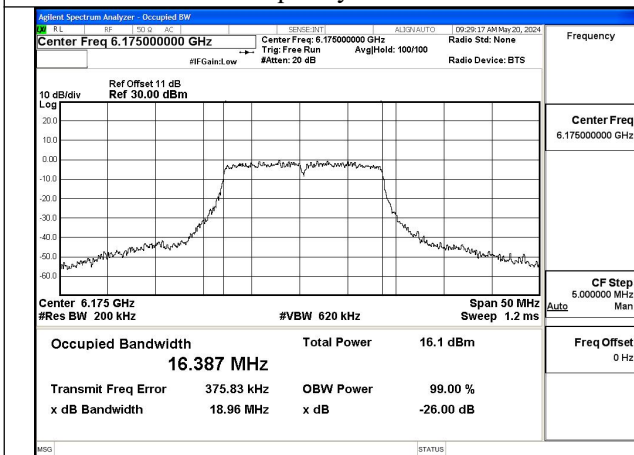

Test Mode: 802.11a

Mode:802.11a Frequency:5955MHz Ant:Chain0

Mode:802.11a Frequency:6175MHz Ant:Chain0

Mode:802.11a Frequency:6415MHz Ant:Chain0

Mode:802.11a Frequency:5955MHz Ant:Chain1

Mode:802.11a Frequency:6175MHz Ant:Chain1