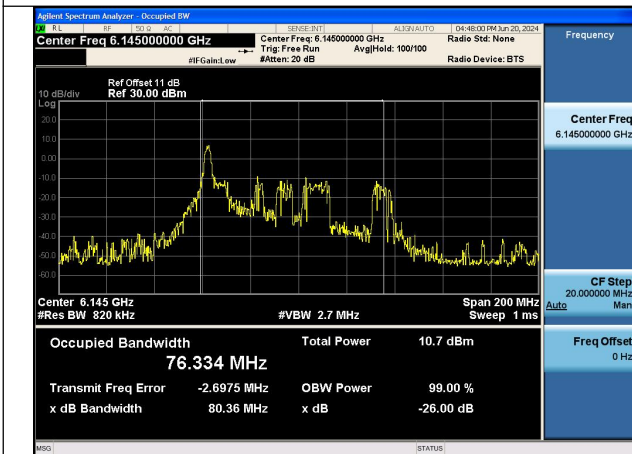

Test Mode: 802.11ax HE80 TONE:26T

Mode:802.11ax HE80 TONE:26T Frequency:5985MHz
Ant:Chain0

Mode:802.11ax HE80 TONE:26T Frequency:6145MHz
Ant:Chain0

Mode:802.11ax HE80 TONE:26T Frequency:6385MHz
Ant:Chain0

Mode:802.11ax HE80 TONE:26T Frequency:5985MHz
Ant:Chain1

Mode:802.11ax HE80 TONE:26T Frequency:6145MHz
Ant:Chain1

Mode:802.11ax HE80 TONE:26T Frequency:6385MHz
Ant:Chain1

Test Mode: 802.11ax HE160 TONE:26T