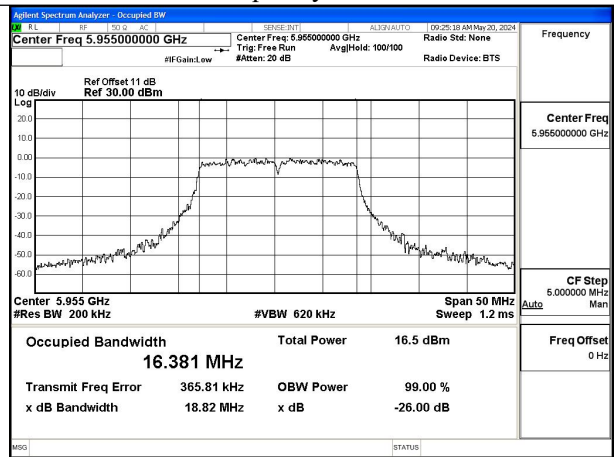

Mode:802.11a Frequency:5955MHz Ant:Chain1