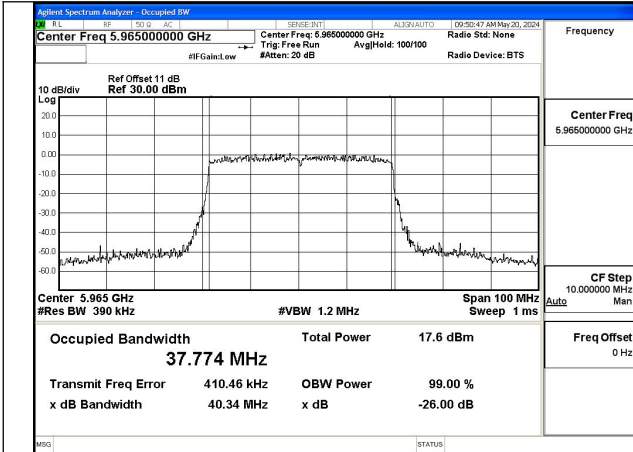

Test Mode: 802.11ax HE40