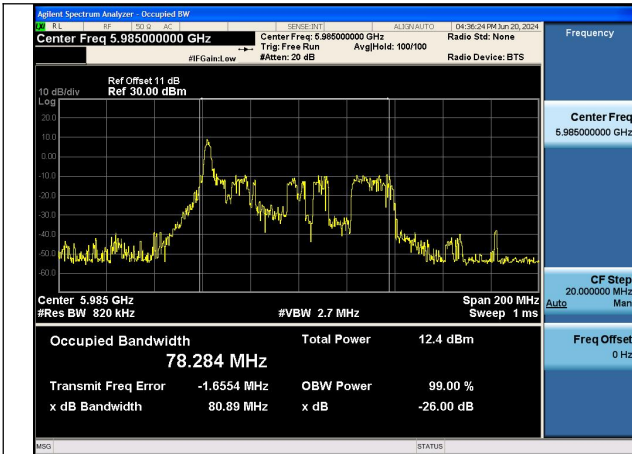

Test Mode: 802.11ax HE80 TONE:26T

Mode:802.11ax HE80 TONE:26T Frequency:5985MHz
Ant:Chain0

Mode:802.11ax HE80 TONE:26T Frequency:6145MHz
Ant:Chain0

Mode:802.11ax HE80 TONE:26T Frequency:6385MHz
Ant:Chain0

Mode:802.11ax HE80 TONE:26T Frequency:5985MHz
Ant:Chain1

Mode:802.11ax HE80 TONE:26T Frequency:6145MHz
Ant:Chain1

Mode:802.11ax HE80 TONE:26T Frequency:6385MHz
Ant:Chain1

Test Mode: 802.11ax HE160 TONE:26T