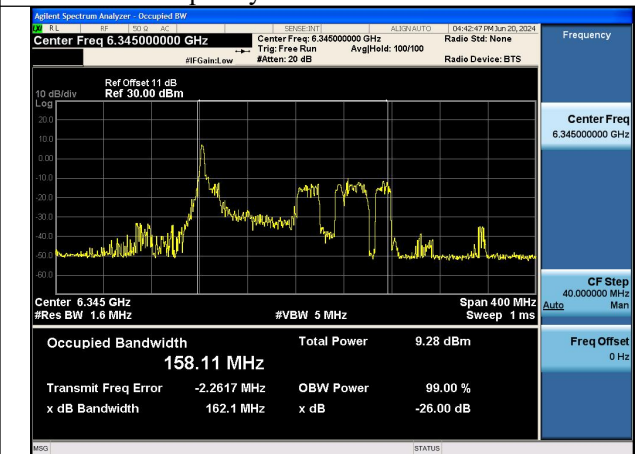

Mode:802.11ax HE160 TONE:26T
Frequency:6025MHz Ant:Chain0

Mode:802.11ax HE160 TONE:26T
Frequency:6185MHz Ant:Chain0

Mode:802.11ax HE160 TONE:26T
Frequency:6345MHz Ant:Chain0

Mode:802.11ax HE160 TONE:26T
Frequency:6025MHz Ant:Chain1

Mode:802.11ax HE160 TONE:26T
Frequency:6185MHz Ant:Chain1

Mode:802.11ax HE160 TONE:26T
Frequency:6345MHz Ant:Chain1

Occupied Bandwidth

Test Mode	Antenna	Occupied Bandwidth (MHz)		
		5955MHz	6175MHz	6415MHz
802.11a	Chain0	16.383	16.404	16.405
802.11a	Chain1	16.381	16.387	16.411
802.11ax HE20	Chain0	18.918	18.942	18.908
802.11ax HE20	Chain1	18.916	18.892	18.948