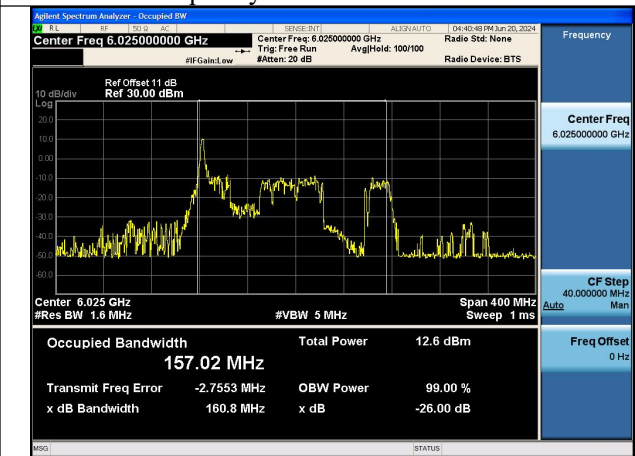

Mode:802.11ax HE80 TONE:26T Frequency:5985MHz
Ant:Chain1

Mode:802.11ax HE80 TONE:26T Frequency:6145MHz
Ant:Chain1

Mode:802.11ax HE80 TONE:26T Frequency:6385MHz
Ant:Chain1

Test Mode: 802.11ax HE160 TONE:26T

Mode:802.11ax HE160 TONE:26T
Frequency:6025MHz Ant:Chain0

Mode:802.11ax HE160 TONE:26T
Frequency:6185MHz Ant:Chain0

Mode:802.11ax HE160 TONE:26T
Frequency:6345MHz Ant:Chain0

Mode:802.11ax HE160 TONE:26T
Frequency:6025MHz Ant:Chain1