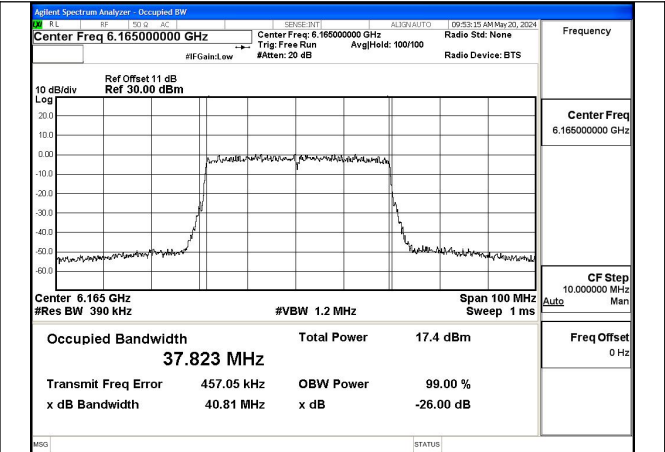

Test Mode: 802.11ax HE40