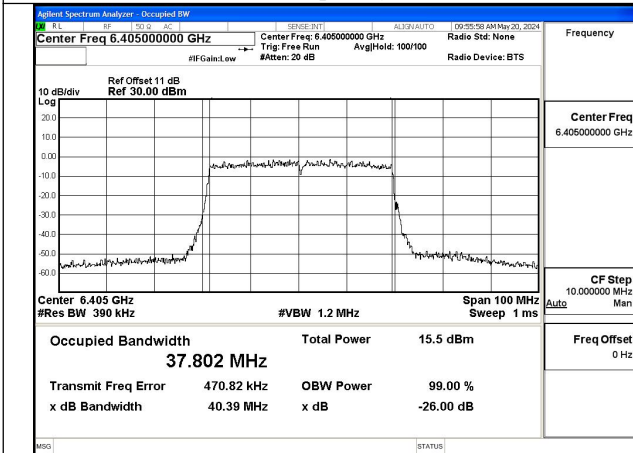

Mode:802.11ax HE20 Frequency:6175MHz Ant:Chain1

Mode:802.11ax HE20 Frequency:6415MHz Ant:Chain1

Test Mode: 802.11ax HE40

Mode:802.11ax HE40 Frequency:5965MHz Ant:Chain0

Mode:802.11ax HE40 Frequency:6165MHz Ant:Chain0