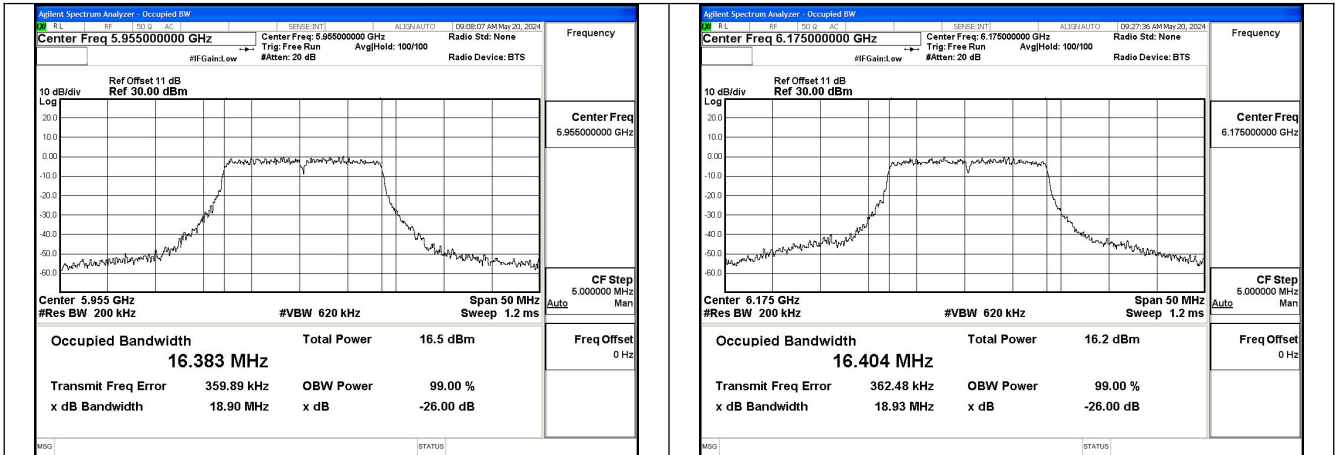

NOTE: For 802.11ax, The worst case is Full RU, so it just shows the worst test plots in the report.

Test Mode: 802.11a

Mode:802.11a Frequency:5955MHz Ant:Chain0

Mode:802.11a Frequency:6175MHz Ant:Chain0