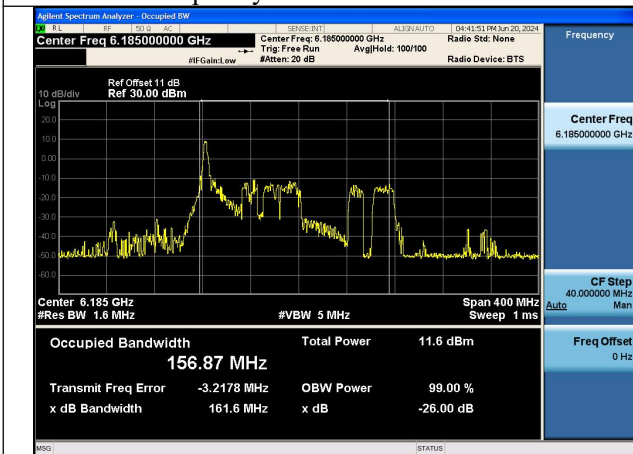

Mode:802.11ax HE160 TONE:26T
Frequency:6025MHz Ant:Chain0

Mode:802.11ax HE160 TONE:26T
Frequency:6185MHz Ant:Chain0

Mode:802.11ax HE160 TONE:26T
Frequency:6345MHz Ant:Chain0

Mode:802.11ax HE160 TONE:26T
Frequency:6025MHz Ant:Chain1

Mode:802.11ax HE160 TONE:26T
Frequency:6185MHz Ant:Chain1

Mode:802.11ax HE160 TONE:26T
Frequency:6345MHz Ant:Chain1

Occupied Bandwidth

Test Mode	Antenna	Occupied Bandwidth (MHz)		
		5955MHz	6175MHz	6415MHz
802.11a	Chain0	16.383	16.404	16.405
802.11a	Chain1	16.381	16.387	16.411
802.11ax HE20	Chain0	18.918	18.942	18.908
802.11ax HE20	Chain1	18.916	18.892	18.948