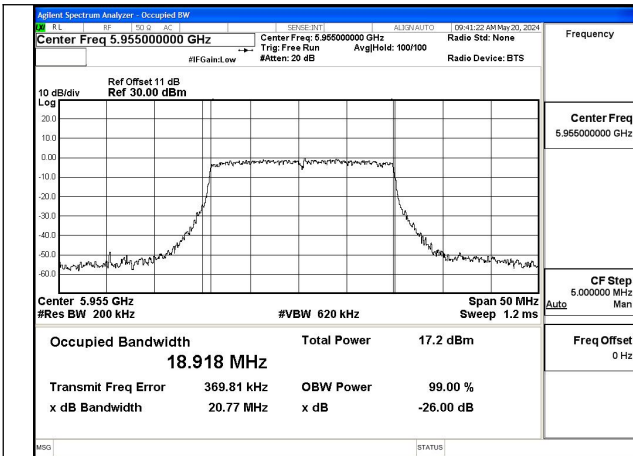

Mode:802.11ax HE20 Frequency:5955MHz Ant:Chain0