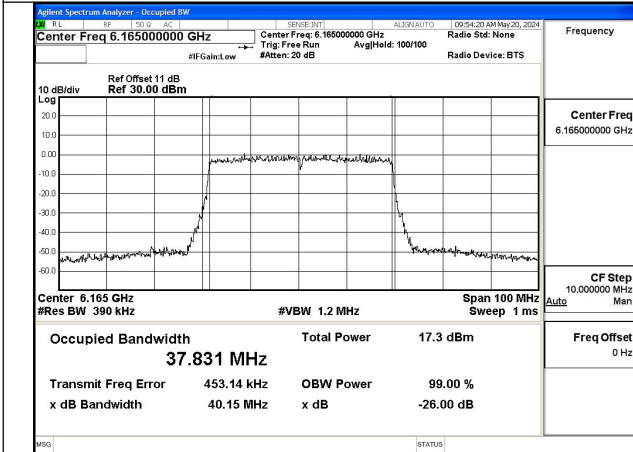

Mode:802.11ax HE40 Frequency:6405MHz Ant:Chain0

Mode:802.11ax HE40 Frequency:5965MHz Ant:Chain1

Mode:802.11ax HE40 Frequency:6165MHz Ant:Chain1

Mode:802.11ax HE40 Frequency:6405MHz Ant:Chain1