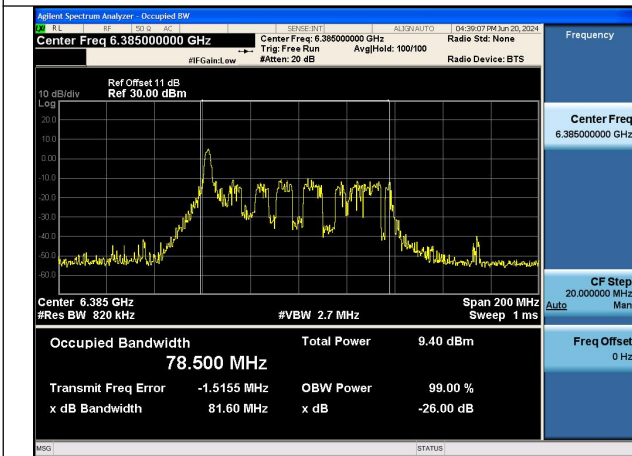

Test Mode: 802.11ax HE80 TONE:26T

Mode:802.11ax HE80 TONE:26T Frequency:5985MHz
Ant:Chain0

Mode:802.11ax HE80 TONE:26T Frequency:6145MHz
Ant:Chain0

Mode:802.11ax HE80 TONE:26T Frequency:6385MHz
Ant:Chain0

Mode:802.11ax HE80 TONE:26T Frequency:5985MHz
Ant:Chain1

Mode:802.11ax HE80 TONE:26T Frequency:6145MHz
Ant:Chain1

Mode:802.11ax HE80 TONE:26T Frequency:6385MHz
Ant:Chain1

Test Mode: 802.11ax HE160 TONE:26T