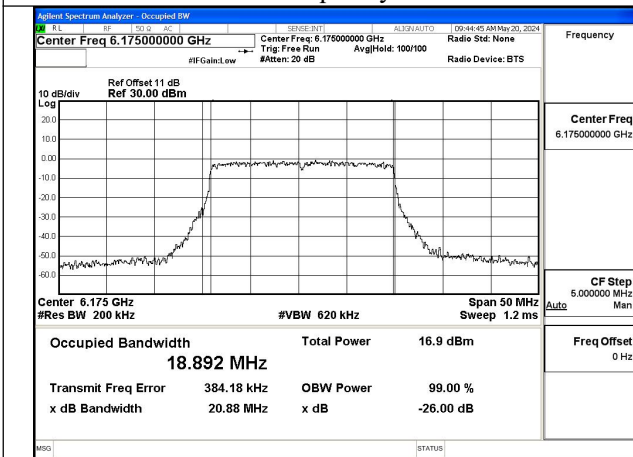

Mode:802.11a Frequency:6415MHz Ant:Chain1

Mode:802.11ax HE20 Frequency:5955MHz Ant:Chain0

Mode:802.11ax HE20 Frequency:6175MHz Ant:Chain0

Mode:802.11ax HE20 Frequency:6415MHz Ant:Chain0

Mode:802.11ax HE20 Frequency:5955MHz Ant:Chain1