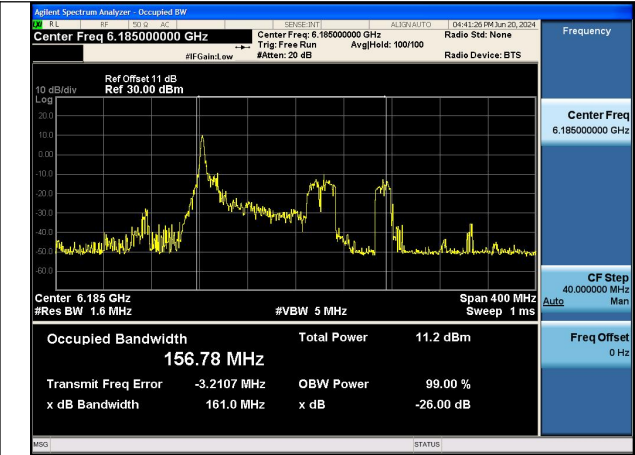

Mode:802.11ax HE80 TONE:26T Frequency:5985MHz
Ant:Chain1

Mode:802.11ax HE80 TONE:26T Frequency:6145MHz
Ant:Chain1

Mode:802.11ax HE80 TONE:26T Frequency:6385MHz
Ant:Chain1

Test Mode: 802.11ax HE160 TONE:26T

Mode:802.11ax HE160 TONE:26T
Frequency:6025MHz Ant:Chain0

Mode:802.11ax HE160 TONE:26T
Frequency:6185MHz Ant:Chain0

Mode:802.11ax HE160 TONE:26T
Frequency:6345MHz Ant:Chain0

Mode:802.11ax HE160 TONE:26T
Frequency:6025MHz Ant:Chain1

Mode:802.11ax HE160 TONE:26T
Frequency:6185MHz Ant:Chain1

Mode:802.11ax HE160 TONE:26T
Frequency:6345MHz Ant:Chain1

Occupied Bandwidth

Test Mode	Antenna	Occupied Bandwidth (MHz)		
		5955MHz	6175MHz	6415MHz
802.11a	Chain0	16.383	16.404	16.405
802.11a	Chain1	16.381	16.387	16.411
802.11ax HE20	Chain0	18.918	18.942	18.908
802.11ax HE20	Chain1	18.916	18.892	18.948