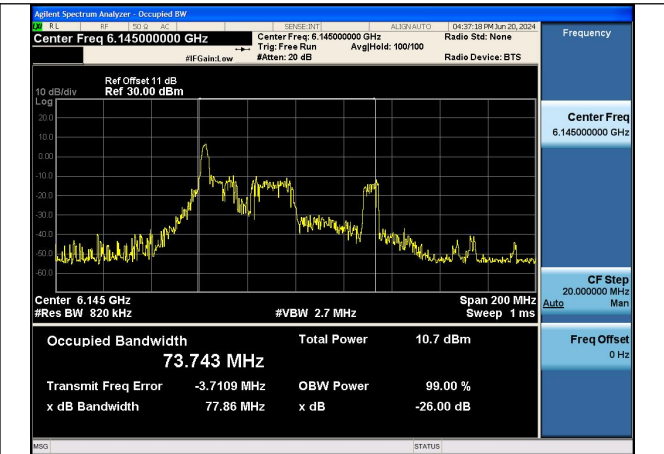

Test Mode: 802.11ax HE80 TONE:26T

Mode:802.11ax HE80 TONE:26T Frequency:5985MHz
Ant:Chain0

Mode:802.11ax HE80 TONE:26T Frequency:6145MHz
Ant:Chain0

Mode:802.11ax HE80 TONE:26T Frequency:6385MHz
Ant:Chain0

Mode:802.11ax HE80 TONE:26T Frequency:5985MHz
Ant:Chain1

Mode:802.11ax HE80 TONE:26T Frequency:6145MHz
Ant:Chain1

Mode:802.11ax HE80 TONE:26T Frequency:6385MHz
Ant:Chain1

Test Mode: 802.11ax HE160 TONE:26T