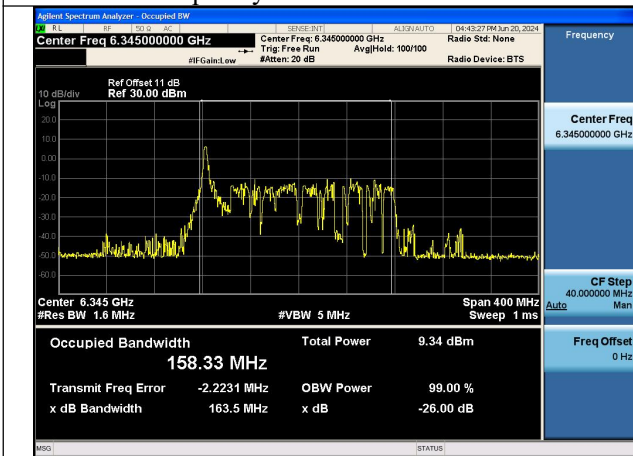

Mode:802.11ax HE80 TONE:26T Frequency:5985MHz
Ant:Chain1

Mode:802.11ax HE80 TONE:26T Frequency:6145MHz
Ant:Chain1

Mode:802.11ax HE80 TONE:26T Frequency:6385MHz
Ant:Chain1

Test Mode: 802.11ax HE160 TONE:26T

Mode:802.11ax HE160 TONE:26T
Frequency:6025MHz Ant:Chain0

Mode:802.11ax HE160 TONE:26T
Frequency:6185MHz Ant:Chain0

Mode:802.11ax HE160 TONE:26T
Frequency:6345MHz Ant:Chain0

Mode:802.11ax HE160 TONE:26T
Frequency:6025MHz Ant:Chain1