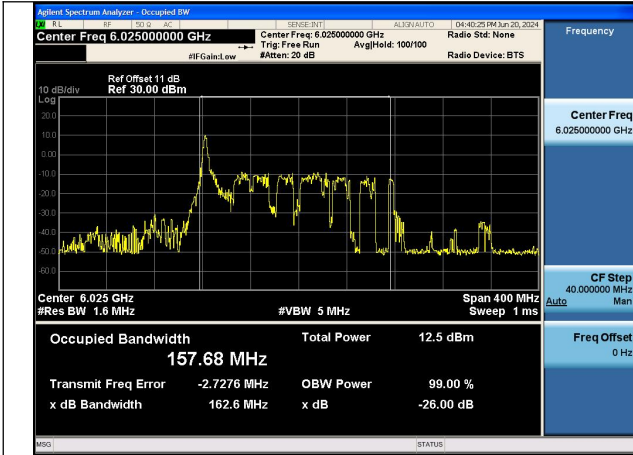

Test Mode: 802.11ax HE80 TONE:26T

Mode:802.11ax HE80 TONE:26T Frequency:5985MHz
Ant:Chain0

Mode:802.11ax HE80 TONE:26T Frequency:6145MHz
Ant:Chain0

Mode:802.11ax HE80 TONE:26T Frequency:6385MHz
Ant:Chain0

Mode:802.11ax HE80 TONE:26T Frequency:5985MHz
Ant:Chain1

Mode:802.11ax HE80 TONE:26T Frequency:6145MHz
Ant:Chain1

Mode:802.11ax HE80 TONE:26T Frequency:6385MHz
Ant:Chain1

Test Mode: 802.11ax HE160 TONE:26T