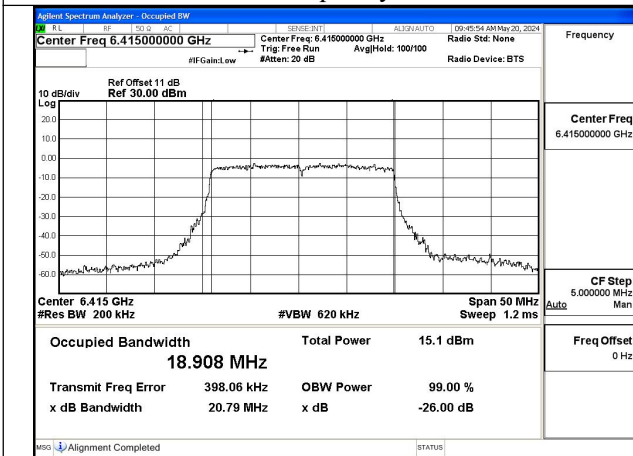

Mode:802.11ax HE20 Frequency:6415MHz Ant:Chain0