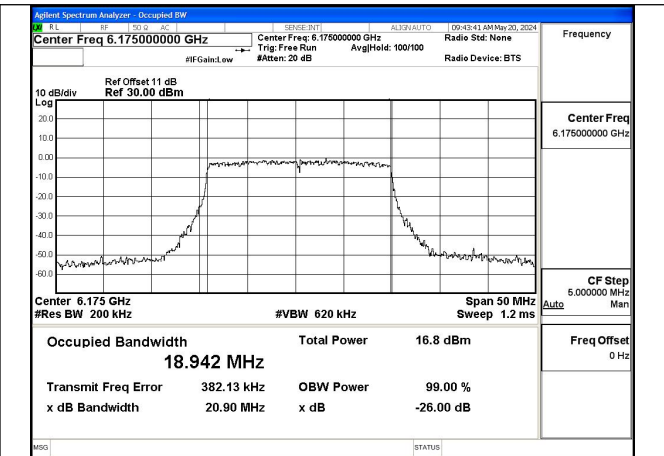

Mode:802.11ax HE20 Frequency:6175MHz Ant:Chain0