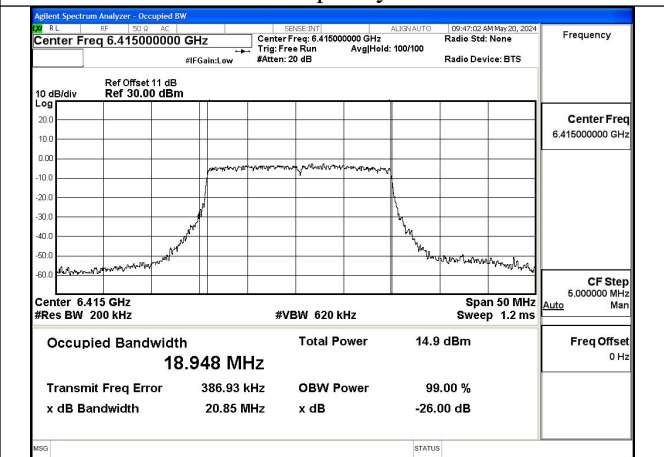

Mode:802.11a Frequency:6415MHz Ant:Chain1

Mode:802.11ax HE20 Frequency:5955MHz Ant:Chain0

Mode:802.11ax HE20 Frequency:6175MHz Ant:Chain0

Mode:802.11ax HE20 Frequency:6415MHz Ant:Chain0

Mode:802.11ax HE20 Frequency:5955MHz Ant:Chain1