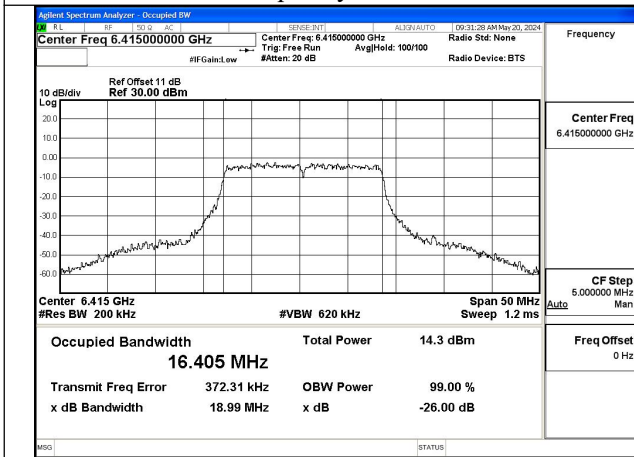

Mode:802.11a Frequency:6415MHz Ant:Chain0