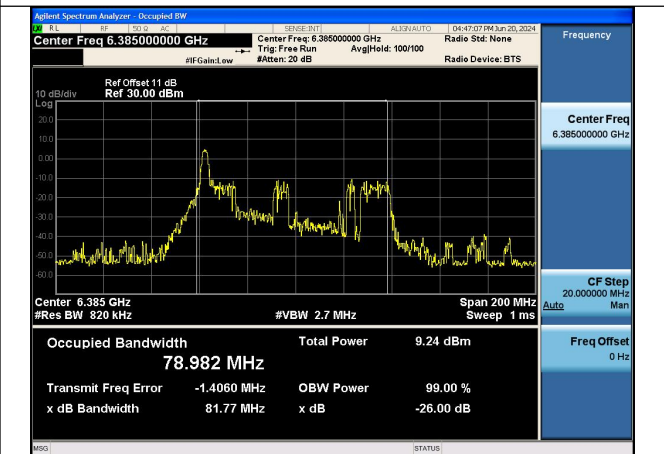

Test Mode: 802.11ax HE80 TONE:26T

Mode:802.11ax HE80 TONE:26T Frequency:5985MHz
Ant:Chain0

Mode:802.11ax HE80 TONE:26T Frequency:6145MHz
Ant:Chain0

Mode:802.11ax HE80 TONE:26T Frequency:6385MHz
Ant:Chain0

Mode:802.11ax HE80 TONE:26T Frequency:5985MHz
Ant:Chain1

Mode:802.11ax HE80 TONE:26T Frequency:6145MHz
Ant:Chain1

Mode:802.11ax HE80 TONE:26T Frequency:6385MHz
Ant:Chain1

Test Mode: 802.11ax HE160 TONE:26T