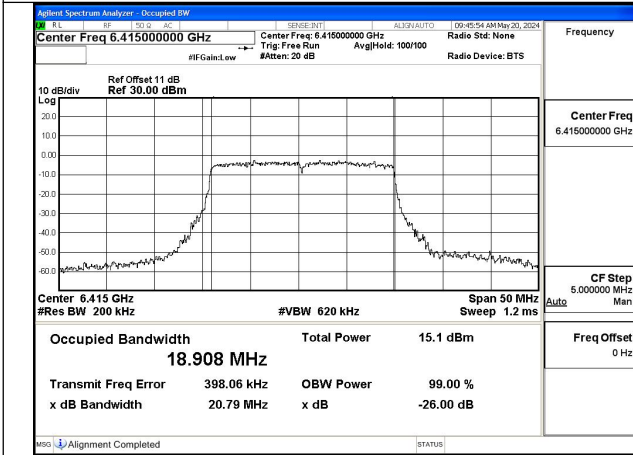

Mode:802.11ax HE20 Frequency:6415MHz Ant:Chain0