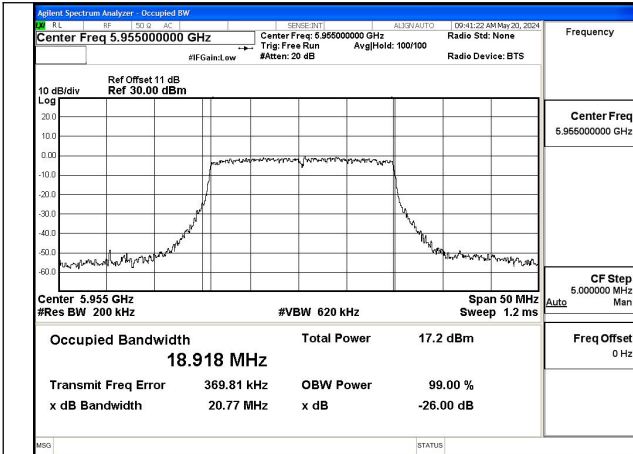

Mode:802.11ax HE20 Frequency:5955MHz Ant:Chain0