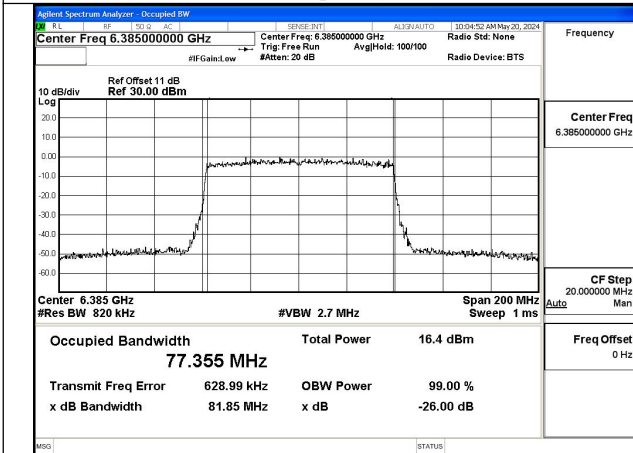

Mode:802.11ax HE80 Frequency:5985MHz Ant:Chain0

Mode:802.11ax HE80 Frequency:6145MHz Ant:Chain0