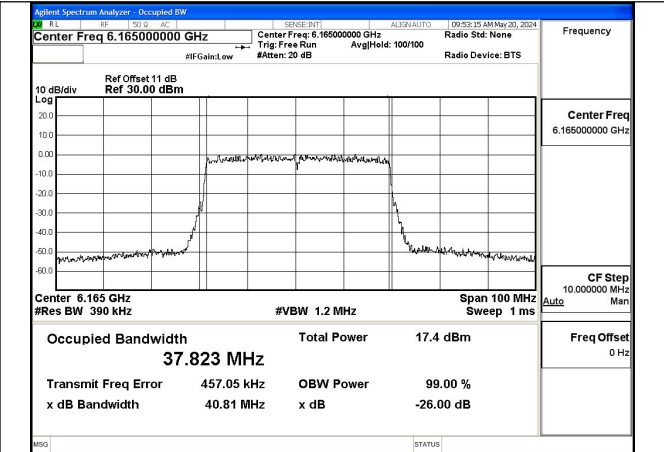

Test Mode: 802.11ax HE40