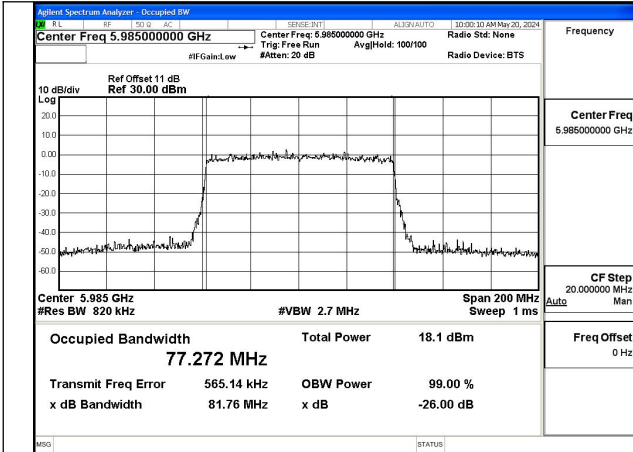

Mode:802.11ax HE40 Frequency:6405MHz Ant:Chain0

Mode:802.11ax HE40 Frequency:5965MHz Ant:Chain1

Mode:802.11ax HE40 Frequency:6165MHz Ant:Chain1

Mode:802.11ax HE40 Frequency:6405MHz Ant:Chain1

Test Mode: 802.11ax HE80