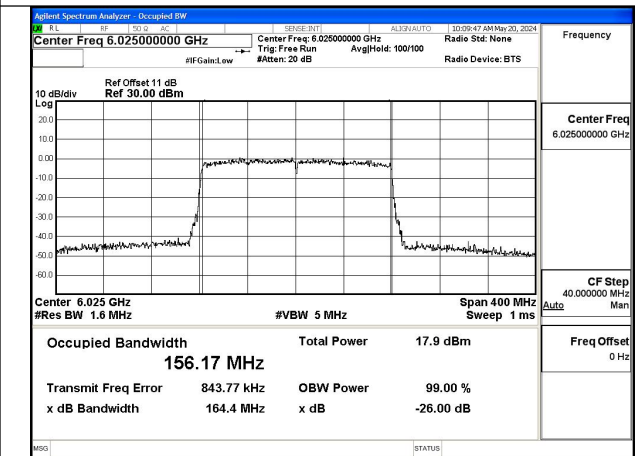

Mode:802.11ax HE80 Frequency:6385MHz Ant:Chain1

Test Mode: 802.11ax HE160

Mode:802.11ax HE160 Frequency:6025MHz
Ant:Chain0

Mode:802.11ax HE160 Frequency:6185MHz
Ant:Chain0

Mode:802.11ax HE160 Frequency:6345MHz
Ant:Chain0