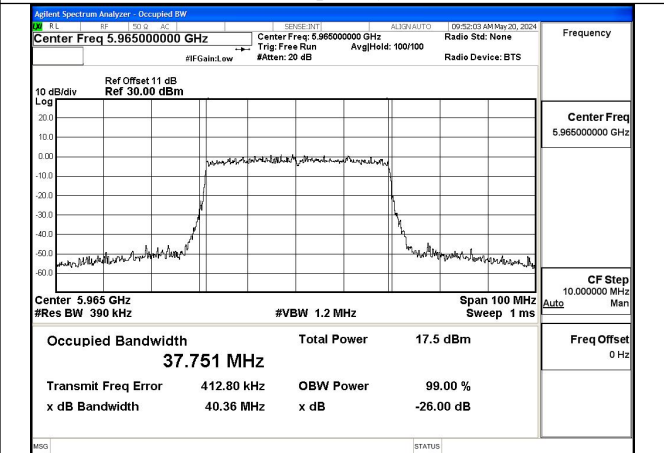

Mode:802.11ax HE20 Frequency:6175MHz Ant:Chain1

Mode:802.11ax HE20 Frequency:6415MHz Ant:Chain1

Test Mode: 802.11ax HE40

Mode:802.11ax HE40 Frequency:5965MHz Ant:Chain0

Mode:802.11ax HE40 Frequency:6165MHz Ant:Chain0