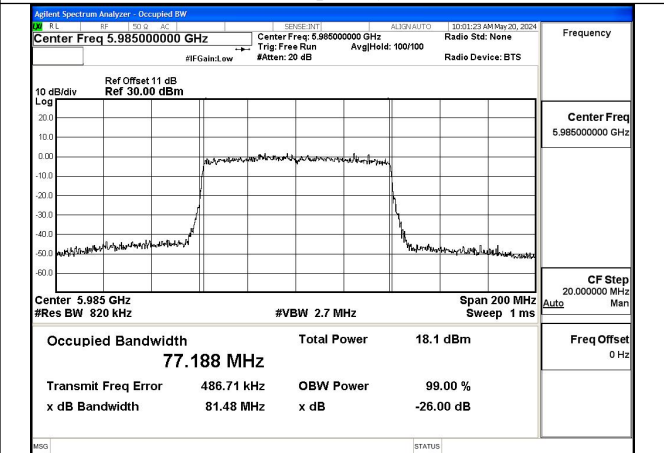

Mode:802.11ax HE80 Frequency:5985MHz Ant:Chain0

Mode:802.11ax HE80 Frequency:6145MHz Ant:Chain0