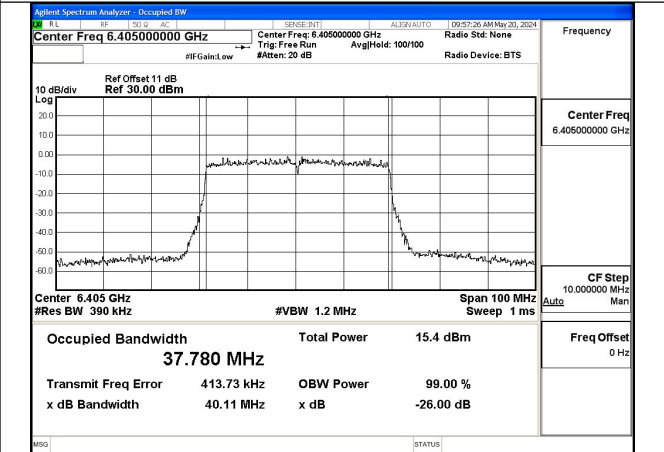

Mode:802.11ax HE40 Frequency:6405MHz Ant:Chain0

Mode:802.11ax HE40 Frequency:5965MHz Ant:Chain1

Mode:802.11ax HE40 Frequency:6165MHz Ant:Chain1

Mode:802.11ax HE40 Frequency:6405MHz Ant:Chain1