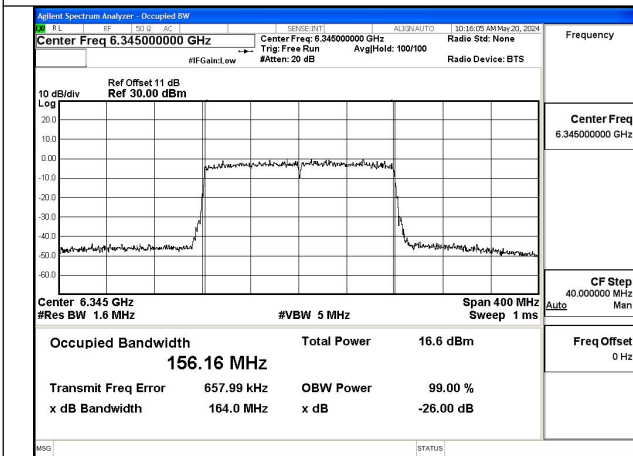

Mode:802.11ax HE80 Frequency:6385MHz Ant:Chain1

Test Mode: 802.11ax HE160

Mode:802.11ax HE160 Frequency:6025MHz
Ant:Chain0

Mode:802.11ax HE160 Frequency:6185MHz
Ant:Chain0

Mode:802.11ax HE160 Frequency:6345MHz
Ant:Chain0