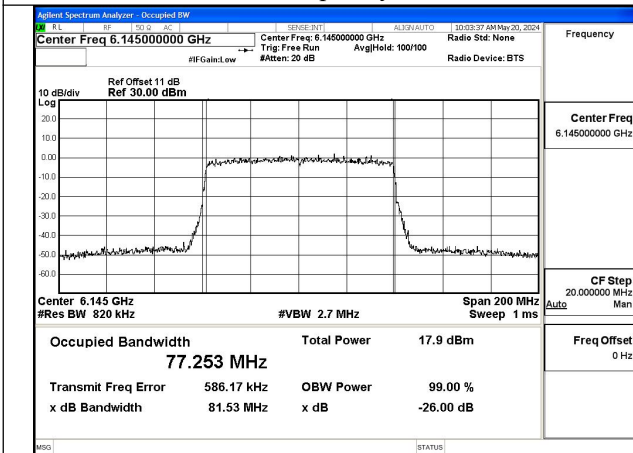

Mode:802.11ax HE80 Frequency:6385MHz Ant:Chain0

Mode:802.11ax HE80 Frequency:5985MHz Ant:Chain1

Mode:802.11ax HE80 Frequency:6145MHz Ant:Chain1

Mode:802.11ax HE80 Frequency:6385MHz Ant:Chain1