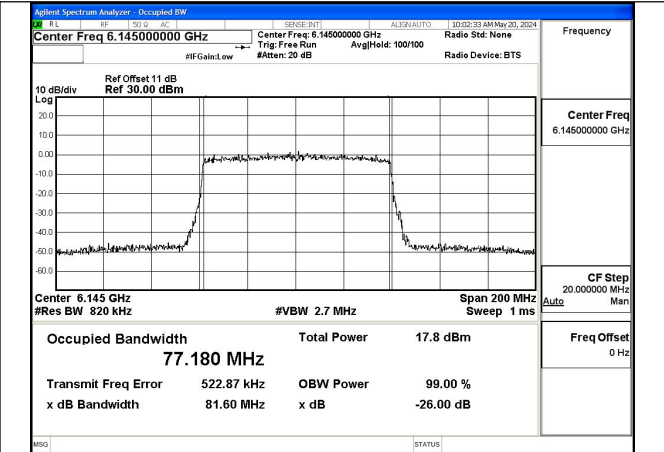

Mode:802.11ax HE40 Frequency:6405MHz Ant:Chain0

Mode:802.11ax HE40 Frequency:5965MHz Ant:Chain1

Mode:802.11ax HE40 Frequency:6165MHz Ant:Chain1

Mode:802.11ax HE40 Frequency:6405MHz Ant:Chain1

Test Mode: 802.11ax HE80