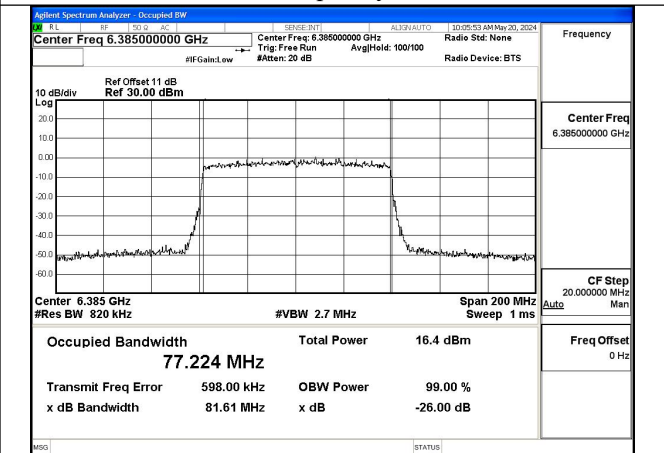

Mode:802.11ax HE80 Frequency:6385MHz Ant:Chain0

Mode:802.11ax HE80 Frequency:5985MHz Ant:Chain1

Mode:802.11ax HE80 Frequency:6145MHz Ant:Chain1

Mode:802.11ax HE80 Frequency:6385MHz Ant:Chain1