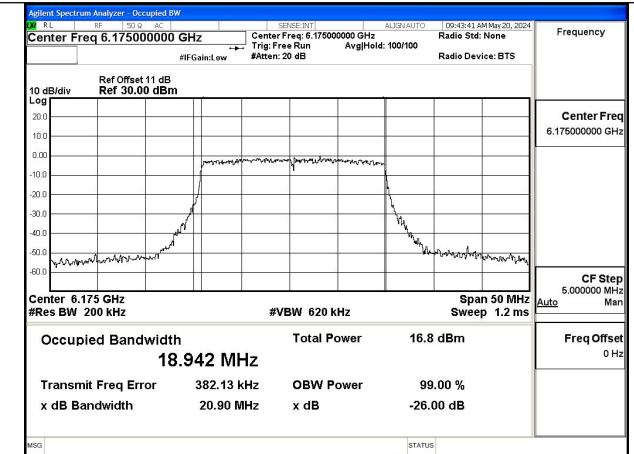

Mode:802.11ax HE20 Frequency:6175MHz Ant:Chain0