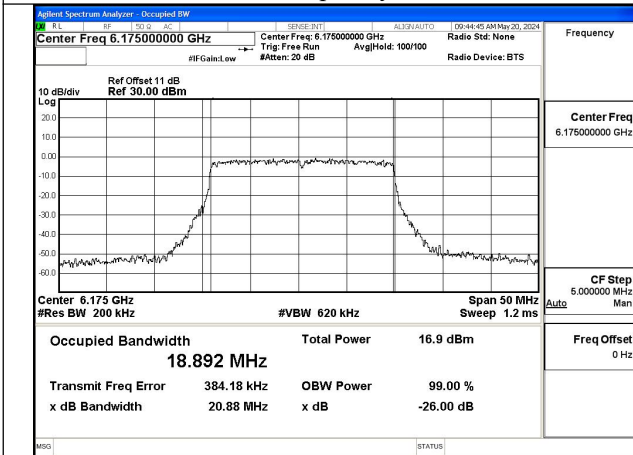

Test Mode: 802.11a

Mode:802.11ax HE20 Frequency:5955MHz Ant:Chain0

Mode:802.11ax HE20 Frequency:6175MHz Ant:Chain0

Mode:802.11ax HE20 Frequency:6415MHz Ant:Chain0

Mode:802.11ax HE20 Frequency:5955MHz Ant:Chain1