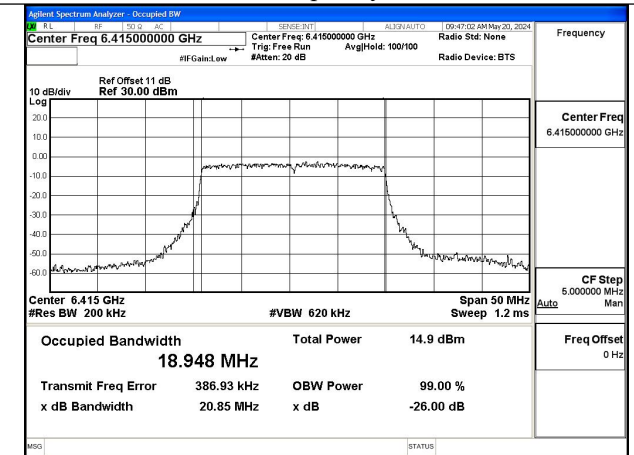

Test Mode: 802.11a

Mode:802.11ax HE20 Frequency:5955MHz Ant:Chain0

Mode:802.11ax HE20 Frequency:6175MHz Ant:Chain0

Mode:802.11ax HE20 Frequency:6415MHz Ant:Chain0

Mode:802.11ax HE20 Frequency:5955MHz Ant:Chain1