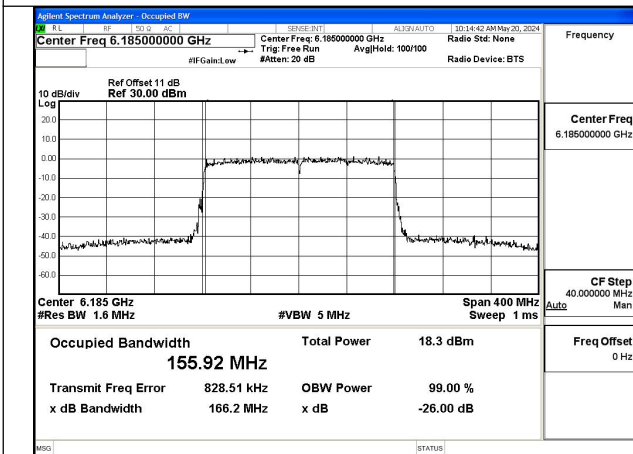

Mode:802.11ax HE160 Frequency:6185MHz
Ant:Chain1