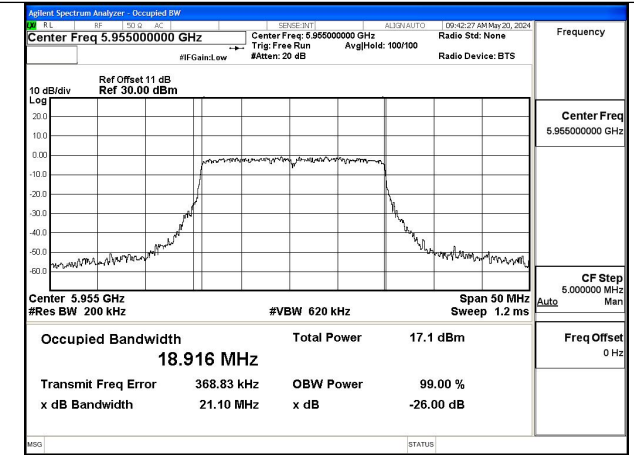

Mode:802.11ax HE20 Frequency:5955MHz Ant:Chain1