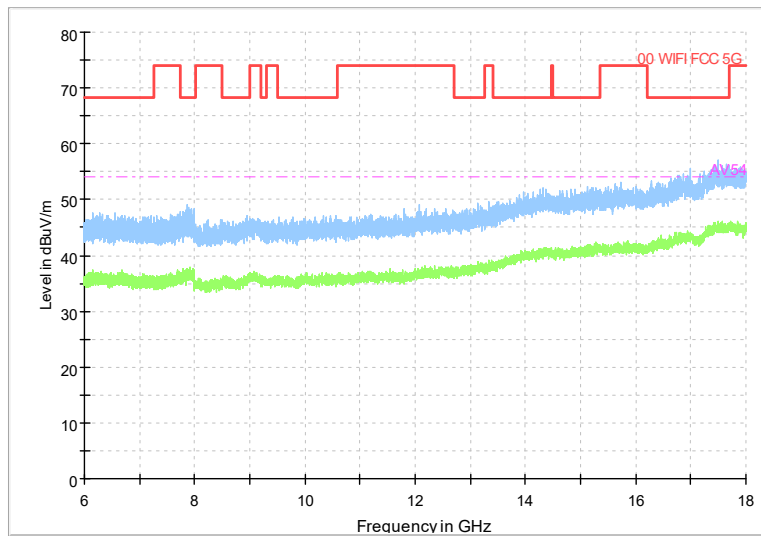

Full Spectrum

Frequency Range: 1GHz -6GHz  
Detector: Av mode and PK mode  
Test Mode: 1602.11ax(HE160)

Full Spectrum

Frequency Range: 6GHz -18GHz  
Detector: Av mode and PK mode  
Test Mode: 1602.11ax(HE160)

Frequency Range: 18GHz -40GHz  
Detector: Av mode and PK mode  
Test Mode: 1602.11ax(HE160)

Carrier frequency (MHz): 5570  
Channel No.:114

Frequency Range: 30MHz -1GHz  
Detector: QP mode  
Test Mode: 1602.11ax(HE160)

Full Spectrum

Frequency Range: 18GHz -40GHz  
Detector: Av mode and PK mode  
Test Mode: 1602.11ax(HE160)

---End of Test Report---