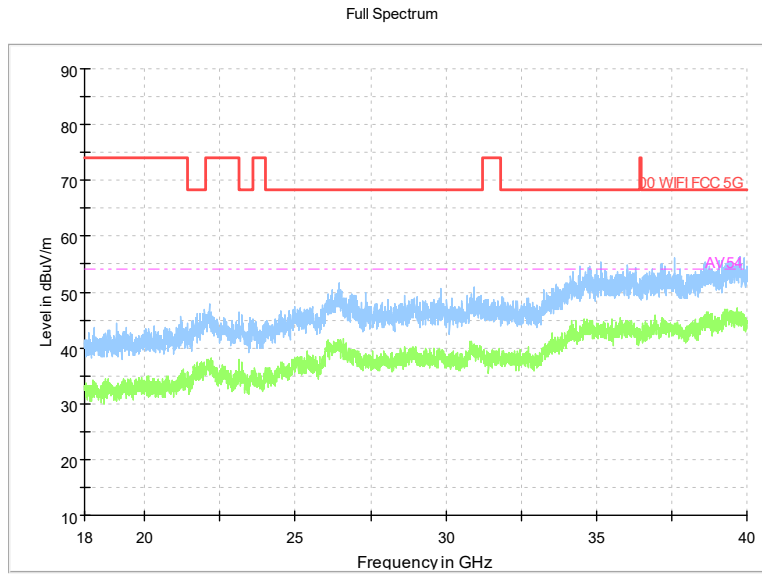

Full Spectrum

Frequency Range: 6GHz -18GHz  
Detector: Av mode and PK mode  
Test Mode: 802.11ax(HE20)

Frequency Range: 18GHz -40GHz  
Detector: Av mode and PK mode  
Test Mode: 802.11ax(HE20)

Carrier frequency (MHz): 5825  
Channel No.:165

Frequency Range: 30MHz -1GHz  
Detector: QP mode  
Test Mode: 802.11ax(HE20)

Full Spectrum

Frequency Range: 1GHz -6GHz  
Detector: Av mode and PK mode  
Test Mode: 802.11ax(HE20)

Full Spectrum

Frequency Range: 6GHz -18GHz  
Detector: Av mode and PK mode  
Test Mode: 802.11ax(HE20)

Frequency Range: 18GHz -40GHz  
Detector: Av mode and PK mode  
Test Mode: 802.11ax(HE20)

Carrier frequency (MHz): 5755  
Channel No.:151

Frequency Range: 30MHz -1GHz  
Detector: QP mode  
Test Mode: 802.11ax(HE40)