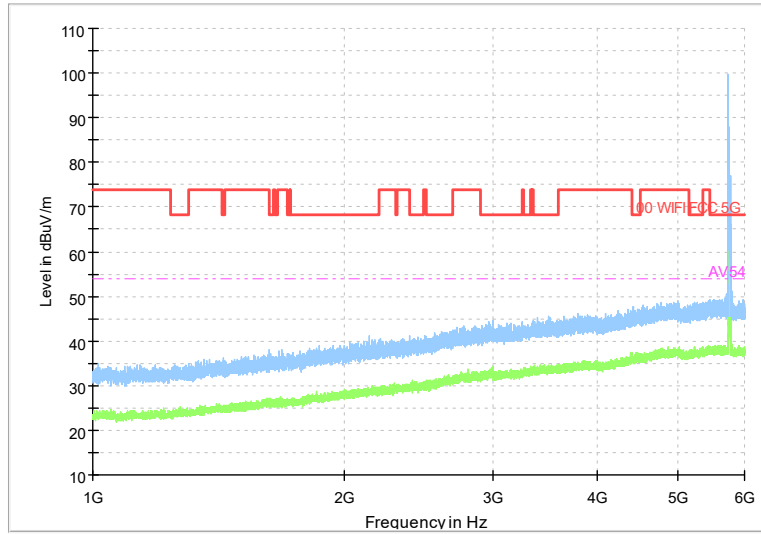

Frequency Range: 18GHz -40GHz  
Detector: Av mode and PK mode  
Test Mode: 802.11ax(HE20)

Carrier frequency (MHz): 5755  
Channel No.:151

Frequency Range: 30MHz -1GHz  
Detector: QP mode  
Test Mode: 802.11ax(HE40)

Frequency Range: 1GHz -6GHz  
Detector: Av mode and PK mode  
Test Mode: 802.11ax(HE40)

Frequency Range: 6GHz -18GHz  
Detector: Av mode and PK mode  
Test Mode: 802.11ax(HE40)

Frequency Range: 18GHz -40GHz  
Detector: Av mode and PK mode  
Test Mode: 802.11ax(HE40)

Carrier frequency (MHz): 5795  
Channel No.:159

Frequency Range: 30MHz -1GHz  
Detector: QP mode  
Test Mode: 802.11ax(HE40)

Full Spectrum

Frequency Range: 1GHz -6GHz  
Detector: Av mode and PK mode  
Test Mode: 802.11ax(HE40)