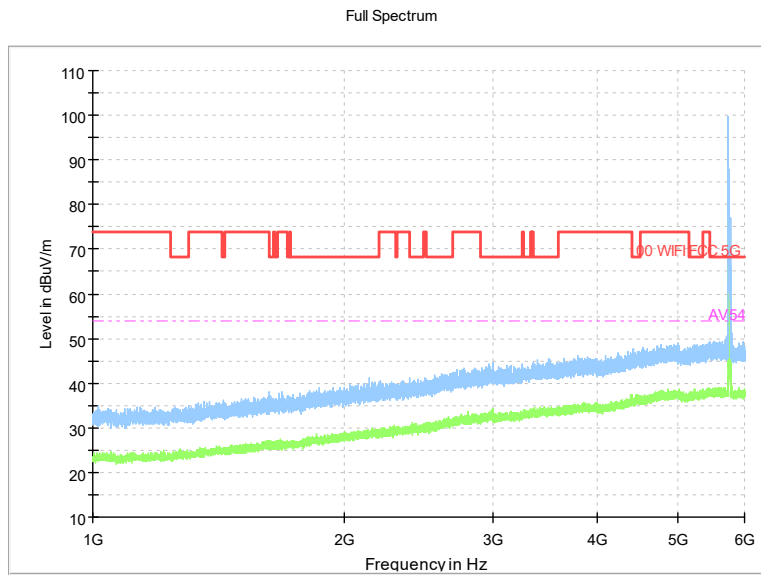

Full Spectrum

Frequency Range: 6GHz -18GHz  
Detector: Av mode and PK mode  
Test Mode: 802.11ax(HE20)

Frequency Range: 18GHz -40GHz  
Detector: Av mode and PK mode  
Test Mode: 802.11ax(HE20)

Carrier frequency (MHz): 5825  
Channel No.:165

Frequency Range: 30MHz -1GHz  
Detector: QP mode  
Test Mode: 802.11ax(HE20)

Full Spectrum

Frequency Range: 1GHz -6GHz  
Detector: Av mode and PK mode  
Test Mode: 802.11ax(HE20)

Full Spectrum

Frequency Range: 6GHz -18GHz  
Detector: Av mode and PK mode  
Test Mode: 802.11ax(HE20)

Frequency Range: 18GHz -40GHz  
Detector: Av mode and PK mode  
Test Mode: 802.11ax(HE20)

Carrier frequency (MHz): 5755  
Channel No.:151

Frequency Range: 30MHz -1GHz  
Detector: QP mode  
Test Mode: 802.11ax(HE40)