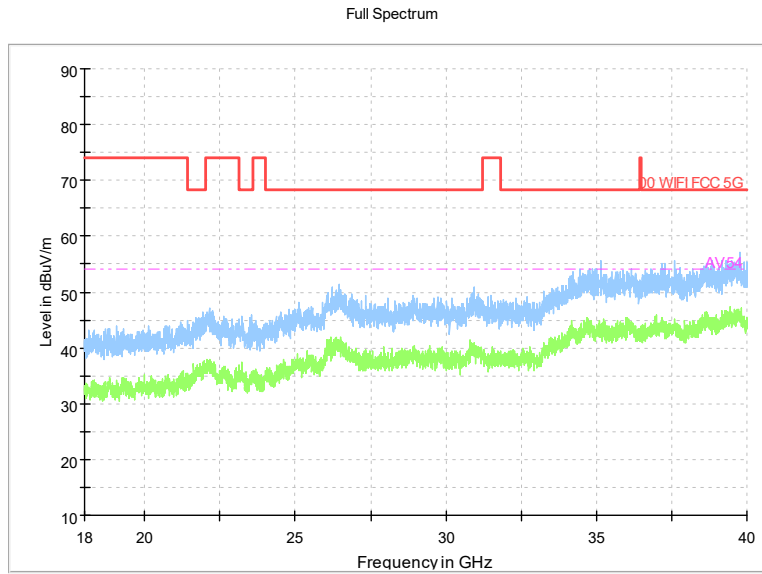

Frequency Range: 1GHz -6GHz  
Detector: Av mode and PK mode  
Test Mode: 802.11ax(HE20)

Frequency Range: 6GHz -18GHz  
Detector: Av mode and PK mode  
Test Mode: 802.11ax(HE20)

Frequency Range: 18GHz -40GHz  
Detector: Av mode and PK mode  
Test Mode: 802.11ax(HE20)

Carrier frequency (MHz): 5785  
Channel No.:157

Frequency Range: 30MHz -1GHz  
Detector: QP mode  
Test Mode: 802.11ax(HE20)

Full Spectrum

Frequency Range: 1GHz -6GHz  
Detector: Av mode and PK mode  
Test Mode: 802.11ax(HE20)

Full Spectrum

Frequency Range: 6GHz -18GHz  
Detector: Av mode and PK mode  
Test Mode: 802.11ax(HE20)

Frequency Range: 18GHz -40GHz  
Detector: Av mode and PK mode  
Test Mode: 802.11ax(HE20)

Carrier frequency (MHz): 5825  
Channel No.:165