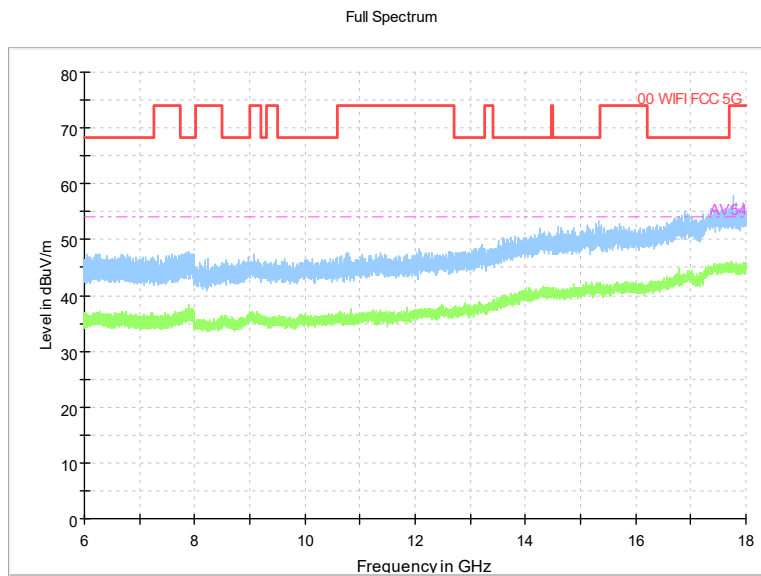

Frequency Range: 30MHz -1GHz  
Detector: QP mode  
Test Mode: 802.11ax(HE20)

Full Spectrum

Frequency Range: 1GHz -6GHz  
Detector: Av mode and PK mode  
Test Mode: 802.11ax(HE20)

Full Spectrum

Frequency Range: 6GHz -18GHz  
Detector: Av mode and PK mode  
Test Mode: 802.11ax(HE20)

Frequency Range: 18GHz -40GHz  
Detector: Av mode and PK mode  
Test Mode: 802.11ax(HE20)

Carrier frequency (MHz): 5755  
Channel No.:151

Frequency Range: 30MHz -1GHz  
Detector: QP mode  
Test Mode: 802.11ax(HE40)

Frequency Range: 1GHz -6GHz  
Detector: Av mode and PK mode  
Test Mode: 802.11ax(HE40)

Frequency Range: 6GHz -18GHz  
Detector: Av mode and PK mode  
Test Mode: 802.11ax(HE40)

Frequency Range: 18GHz -40GHz  
Detector: Av mode and PK mode  
Test Mode: 802.11ax(HE40)