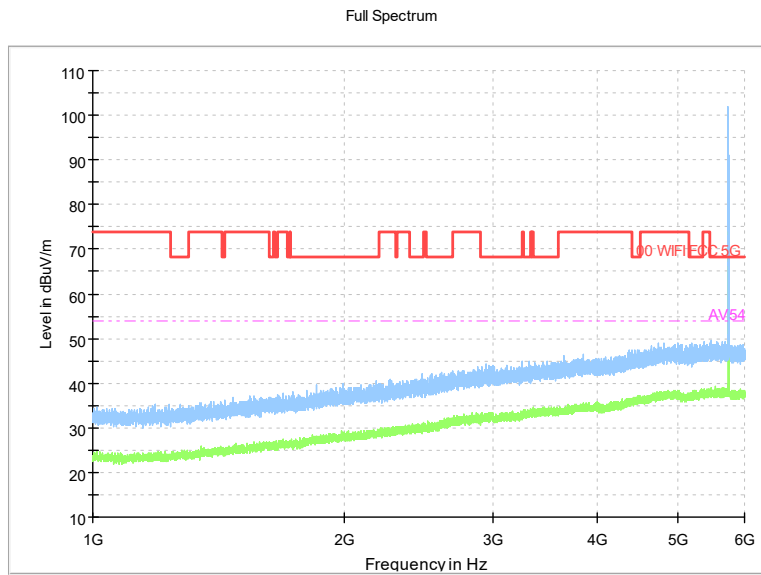

Full Spectrum

Frequency Range: 1GHz -6GHz  
Detector: Av mode and PK mode  
Test Mode: 802.11ax(HE80)

Full Spectrum

Frequency Range: 6GHz -18GHz  
Detector: Av mode and PK mode  
Test Mode: 802.11ax(HE80)

Frequency Range: 18GHz -40GHz  
Detector: Av mode and PK mode  
Test Mode: 802.11ax(HE80)

Carrier frequency (MHz): 5745  
Channel No.:149

Frequency Range: 30MHz -1GHz  
Detector: QP mode  
Test Mode: 802.11ax(HE20)