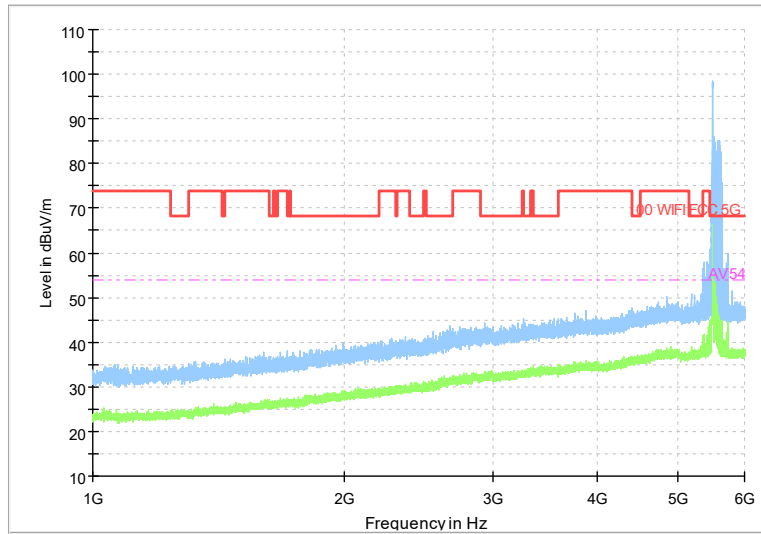

Frequency Range: 18GHz -40GHz  
Detector: Av mode and PK mode  
Test Mode: 802.11ax(HE80)

Carrier frequency (MHz): 5250  
Channel No.:50

Frequency Range: 30MHz -1GHz  
Detector: QP mode  
Test Mode: 1602.11ax(HE160)

Full Spectrum

Frequency Range: 1GHz -6GHz  
Detector: Av mode and PK mode  
Test Mode: 1602.11ax(HE160)

Full Spectrum

Frequency Range: 6GHz -18GHz  
Detector: Av mode and PK mode  
Test Mode: 1602.11ax(HE160)

Frequency Range: 18GHz -40GHz  
Detector: Av mode and PK mode  
Test Mode: 1602.11ax(HE160)

Carrier frequency (MHz): 5570  
Channel No.:114

Frequency Range: 30MHz -1GHz  
Detector: QP mode  
Test Mode: 1602.11ax(HE160)