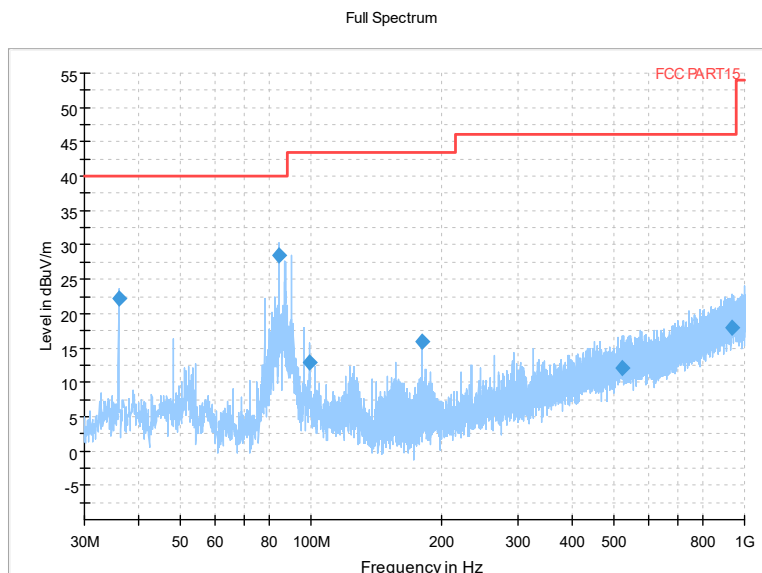

Full Spectrum

Frequency Range: 1GHz -6GHz  
Detector: Av mode and PK mode  
Test Mode: 802.11ax(HE80)

Full Spectrum

Frequency Range: 6GHz -18GHz  
Detector: Av mode and PK mode  
Test Mode: 802.11ax(HE80)

Frequency Range: 18GHz -40GHz  
Detector: Av mode and PK mode  
Test Mode: 802.11ax(HE80)

Carrier frequency (MHz): 5690  
Channel No.:138

Frequency Range: 30MHz -1GHz  
Detector: QP mode  
Test Mode: 802.11ax(HE80)