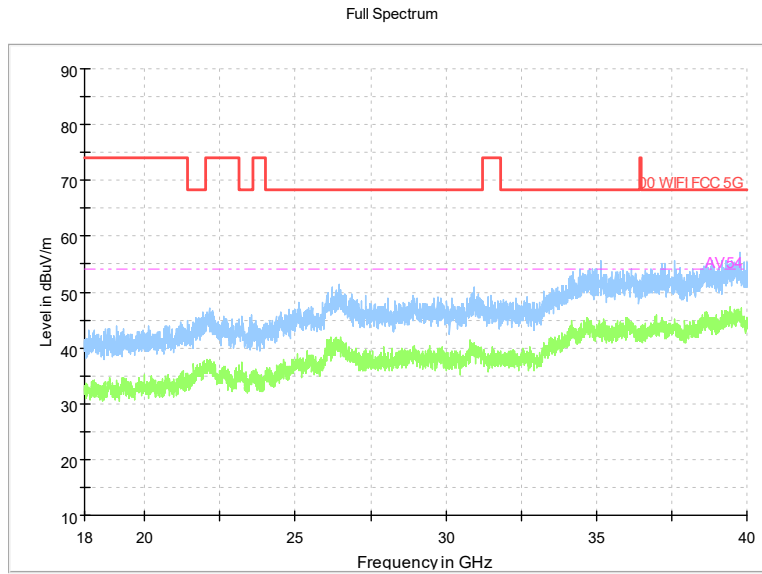

Frequency Range: 18GHz -40GHz  
Detector: Av mode and PK mode  
Test Mode: 802.11ax(HE80)

Carrier frequency (MHz): 5610  
Channel No.:122

Frequency Range: 30MHz -1GHz  
Detector: QP mode  
Test Mode: 802.11ax(HE80)

Full Spectrum

Frequency Range: 1GHz -6GHz  
Detector: Av mode and PK mode  
Test Mode: 802.11ax(HE80)

Full Spectrum

Frequency Range: 6GHz -18GHz  
Detector: Av mode and PK mode  
Test Mode: 802.11ax(HE80)

Frequency Range: 18GHz -40GHz  
Detector: Av mode and PK mode  
Test Mode: 802.11ax(HE80)

Carrier frequency (MHz): 5690  
Channel No.:138

Frequency Range: 30MHz -1GHz  
Detector: QP mode  
Test Mode: 802.11ax(HE80)