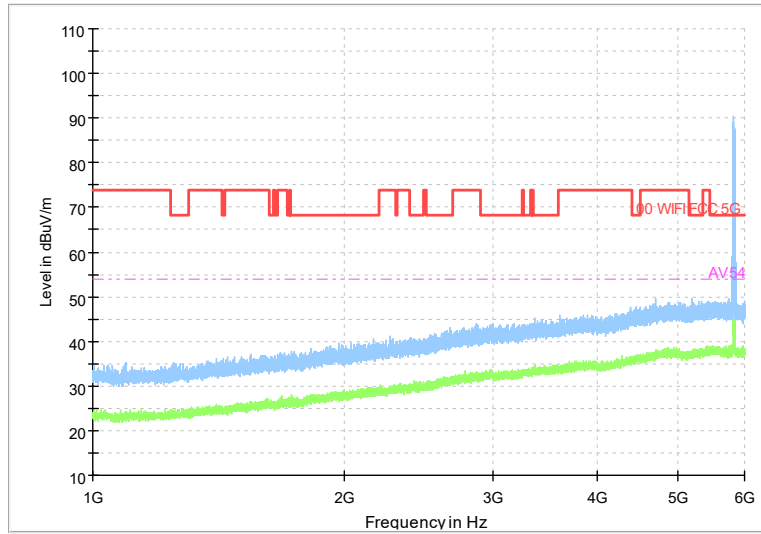

Full Spectrum

Frequency Range: 6GHz -18GHz  
Detector: Av mode and PK mode  
Test Mode: 802.11ax(HE20)

Frequency Range: 18GHz -40GHz  
Detector: Av mode and PK mode  
Test Mode: 802.11ax(HE20)

Carrier frequency (MHz): 5825  
Channel No.:165

Frequency Range: 30MHz -1GHz  
Detector: QP mode  
Test Mode: 802.11ax(HE20)

Full Spectrum

Frequency Range: 1GHz -6GHz  
Detector: Av mode and PK mode  
Test Mode: 802.11ax(HE20)

Full Spectrum

Frequency Range: 6GHz -18GHz  
Detector: Av mode and PK mode  
Test Mode: 802.11ax(HE20)