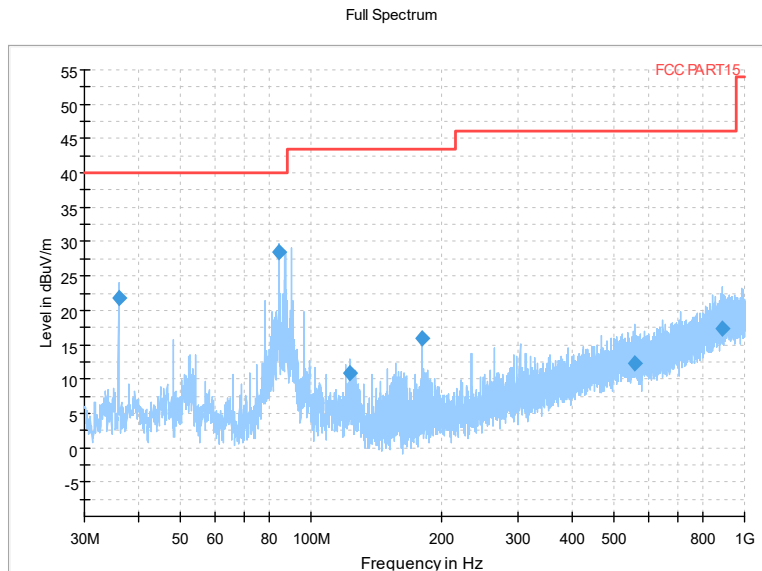

Full Spectrum

Frequency Range: 6GHz -18GHz  
Detector: Av mode and PK mode  
Test Mode: 802.11ax(HE40)

Frequency Range: 18GHz -40GHz  
Detector: Av mode and PK mode  
Test Mode: 802.11ax(HE40)

Carrier frequency (MHz): 5775  
Channel No.:155

Frequency Range: 30MHz -1GHz  
Detector: QP mode  
Test Mode: 802.11ax(HE80)

Full Spectrum

Frequency Range: 1GHz -6GHz  
Detector: Av mode and PK mode  
Test Mode: 802.11ax(HE80)

Full Spectrum

Frequency Range: 6GHz -18GHz  
Detector: Av mode and PK mode  
Test Mode: 802.11ax(HE80)

Frequency Range: 18GHz -40GHz  
Detector: Av mode and PK mode  
Test Mode: 802.11ax(HE80)

Carrier frequency (MHz): 5250  
Channel No.:50

Frequency Range: 30MHz -1GHz  
Detector: QP mode  
Test Mode: 1602.11ax(HE160)