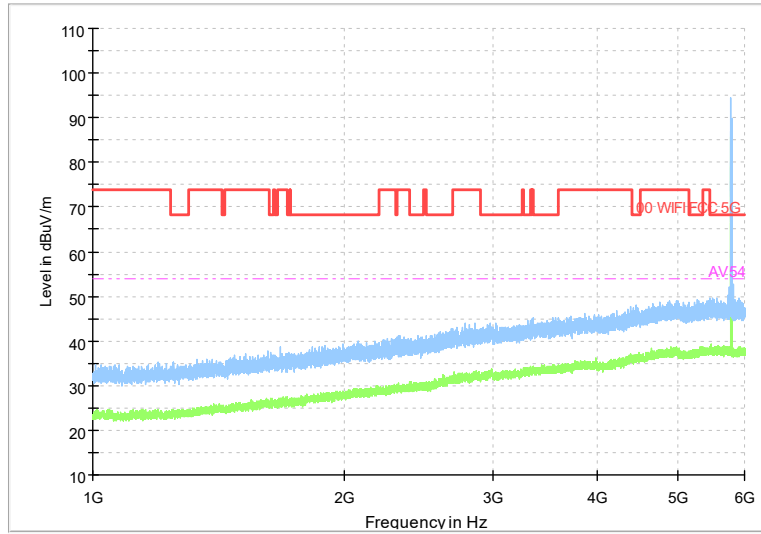

Frequency Range: 1GHz -6GHz  
Detector: Av mode and PK mode  
Test Mode: 802.11ax(HE20)

Frequency Range: 6GHz -18GHz  
Detector: Av mode and PK mode  
Test Mode: 802.11ax(HE20)

Frequency Range: 18GHz -40GHz  
Detector: Av mode and PK mode  
Test Mode: 802.11ax(HE20)

Carrier frequency (MHz): 5785  
Channel No.:157

Frequency Range: 30MHz -1GHz  
Detector: QP mode  
Test Mode: 802.11ax(HE20)

Full Spectrum

Frequency Range: 1GHz -6GHz  
Detector: Av mode and PK mode  
Test Mode: 802.11ax(HE20)