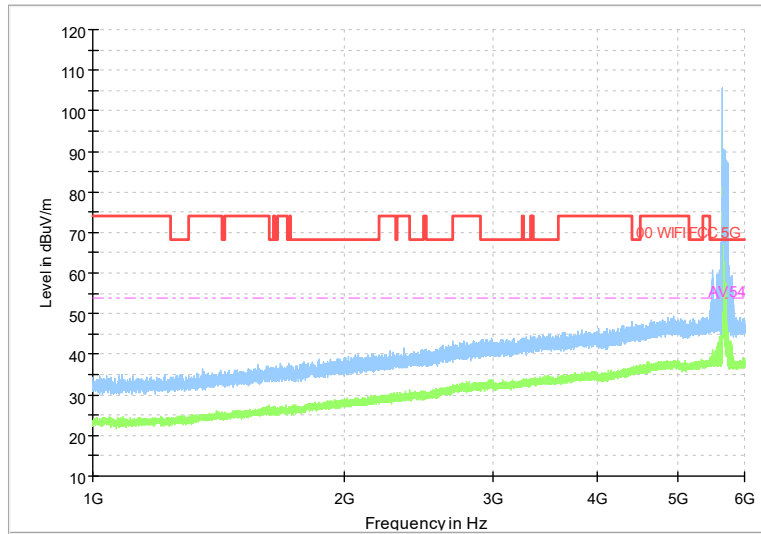

Frequency Range: 30MHz -1GHz
Detector: QP mode
Test Mode: 802.11ax(HE80)

Full Spectrum

Frequency Range: 1GHz -6GHz
Detector: Av mode and PK mode
Test Mode: 802.11ax(HE80)