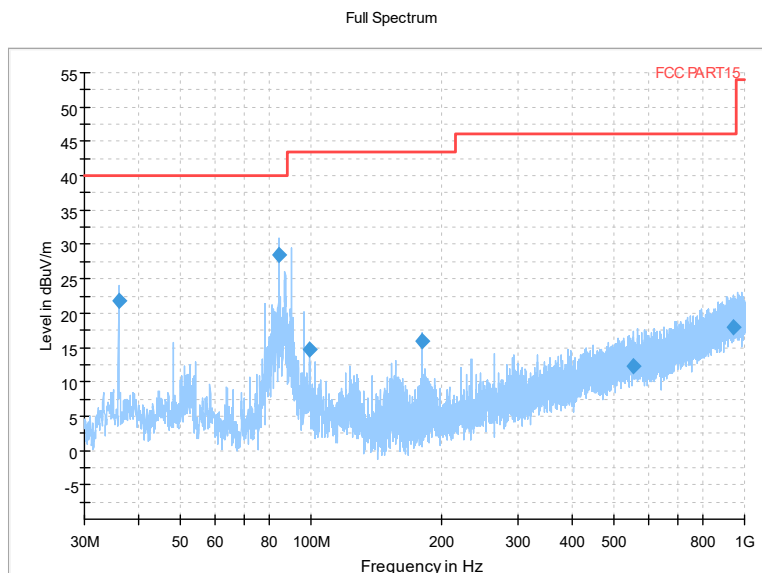

Frequency Range: 1GHz -6GHz  
Detector: Av mode and PK mode  
Test Mode: 802.11ax(HE20)

Frequency Range: 6GHz -18GHz  
Detector: Av mode and PK mode  
Test Mode: 802.11ax(HE20)

Frequency Range: 18GHz -40GHz  
Detector: Av mode and PK mode  
Test Mode: 802.11ax(HE20)

Carrier frequency (MHz): 5785  
Channel No.:157

Frequency Range: 30MHz -1GHz  
Detector: QP mode  
Test Mode: 802.11ax(HE20)

Full Spectrum

Frequency Range: 1GHz -6GHz  
Detector: Av mode and PK mode  
Test Mode: 802.11ax(HE20)