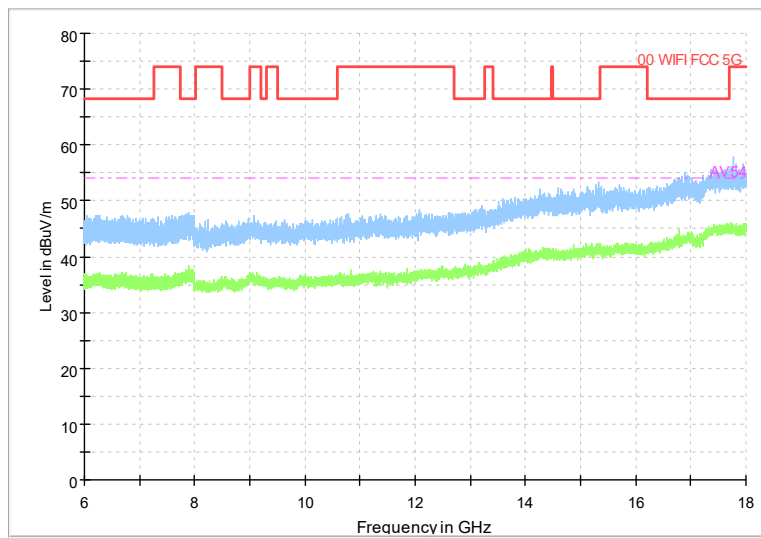

Carrier frequency (MHz): 5785  
Channel No.:157

Frequency Range: 30MHz -1GHz  
Detector: QP mode  
Test Mode: 802.11ax(HE20)

Full Spectrum

Frequency Range: 1GHz -6GHz  
Detector: Av mode and PK mode  
Test Mode: 802.11ax(HE20)

Full Spectrum

Frequency Range: 6GHz -18GHz  
Detector: Av mode and PK mode  
Test Mode: 802.11ax(HE20)

Frequency Range: 18GHz -40GHz  
Detector: Av mode and PK mode  
Test Mode: 802.11ax(HE20)

Carrier frequency (MHz): 5825  
Channel No.:165

Frequency Range: 30MHz -1GHz  
Detector: QP mode  
Test Mode: 802.11ax(HE20)

Full Spectrum

Frequency Range: 1GHz -6GHz  
Detector: Av mode and PK mode  
Test Mode: 802.11ax(HE20)

Full Spectrum

Frequency Range: 6GHz -18GHz  
Detector: Av mode and PK mode  
Test Mode: 802.11ax(HE20)