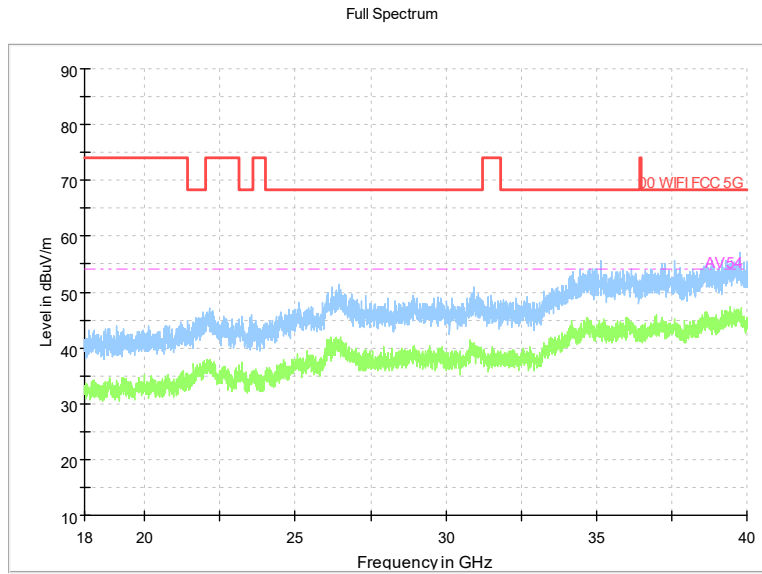

Frequency Range: 18GHz -40GHz  
Detector: Av mode and PK mode  
Test Mode: 802.11ax(HE80)

Carrier frequency (MHz): 5690  
Channel No.:138

Frequency Range: 30MHz -1GHz  
Detector: QP mode  
Test Mode: 802.11ax(HE80)

Full Spectrum

Frequency Range: 1GHz -6GHz  
Detector: Av mode and PK mode  
Test Mode: 802.11ax(HE80)

Full Spectrum

Frequency Range: 6GHz -18GHz  
Detector: Av mode and PK mode  
Test Mode: 802.11ax(HE80)

Frequency Range: 18GHz -40GHz  
Detector: Av mode and PK mode  
Test Mode: 802.11ax(HE80)

Carrier frequency (MHz): 5745  
Channel No.:149

Frequency Range: 30MHz -1GHz  
Detector: QP mode  
Test Mode: 802.11ax(HE20)