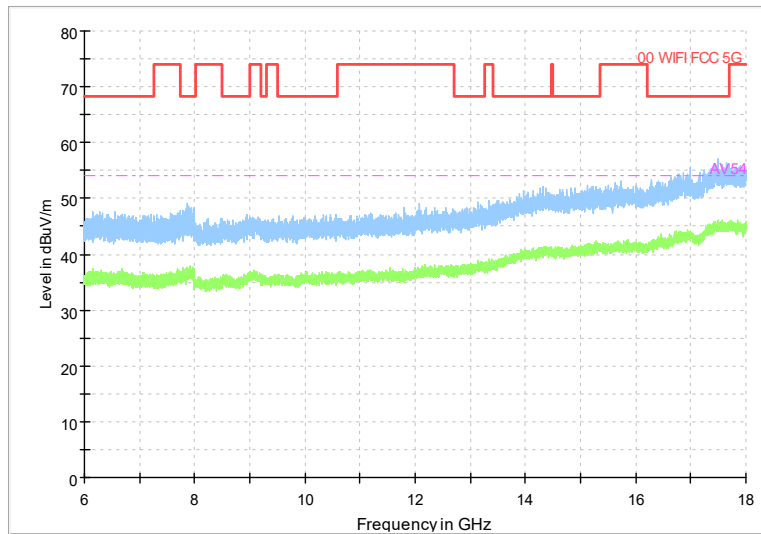

Frequency Range: 1GHz -6GHz  
Detector: Av mode and PK mode  
Test Mode: 802.11ax(HE20)

Frequency Range: 6GHz -18GHz  
Detector: Av mode and PK mode  
Test Mode: 802.11ax(HE20)

Frequency Range: 18GHz -40GHz  
Detector: Av mode and PK mode  
Test Mode: 802.11ax(HE20)

Carrier frequency (MHz): 5785  
Channel No.:157

Frequency Range: 30MHz -1GHz  
Detector: QP mode  
Test Mode: 802.11ax(HE20)

Full Spectrum

Frequency Range: 1GHz -6GHz  
Detector: Av mode and PK mode  
Test Mode: 802.11ax(HE20)

Full Spectrum

Frequency Range: 6GHz -18GHz  
Detector: Av mode and PK mode  
Test Mode: 802.11ax(HE20)

Frequency Range: 18GHz -40GHz  
Detector: Av mode and PK mode  
Test Mode: 802.11ax(HE20)

Carrier frequency (MHz): 5825  
Channel No.:165