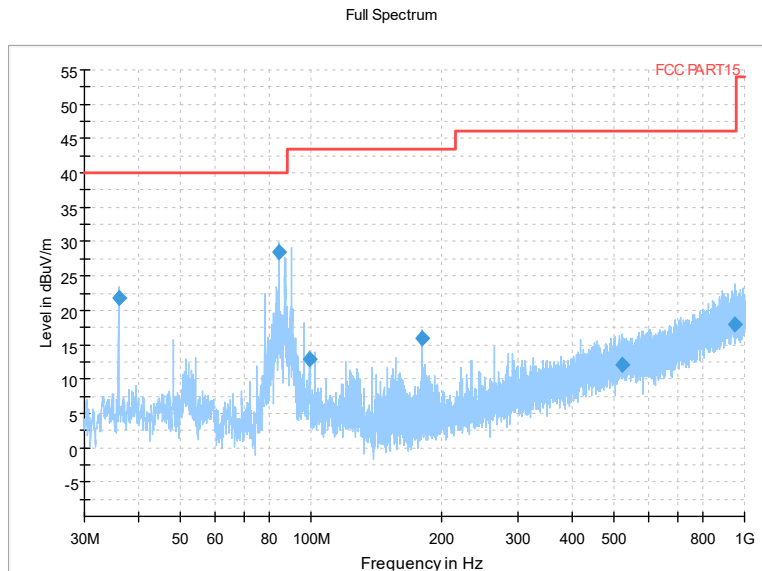

Frequency Range: 18GHz -40GHz  
Detector: Av mode and PK mode  
Test Mode: 802.11ax(HE80)

Carrier frequency (MHz): 5250  
Channel No.:50

Frequency Range: 30MHz -1GHz  
Detector: QP mode  
Test Mode: 1602.11ax(HE160)

Full Spectrum

Frequency Range: 1GHz -6GHz  
Detector: Av mode and PK mode  
Test Mode: 1602.11ax(HE160)

Full Spectrum

Frequency Range: 6GHz -18GHz  
Detector: Av mode and PK mode  
Test Mode: 1602.11ax(HE160)

Frequency Range: 18GHz -40GHz  
Detector: Av mode and PK mode  
Test Mode: 1602.11ax(HE160)

Carrier frequency (MHz): 5570  
Channel No.:114

Frequency Range: 30MHz -1GHz  
Detector: QP mode  
Test Mode: 1602.11ax(HE160)