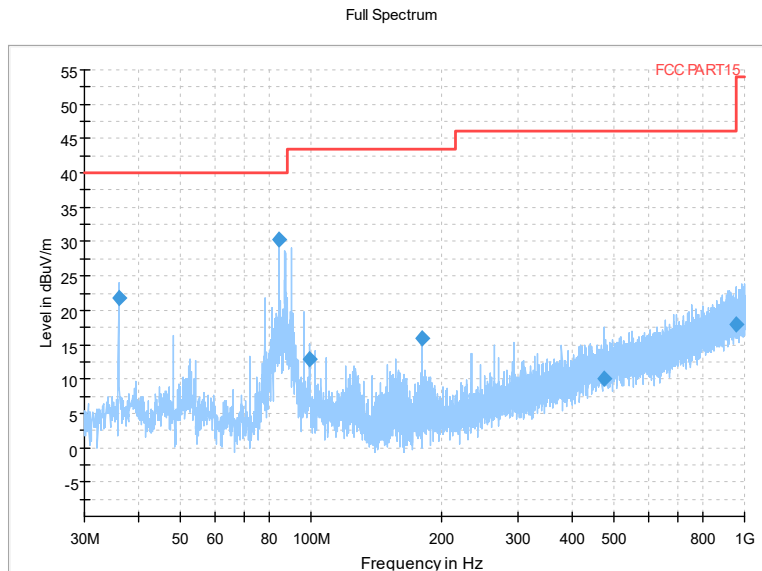

Frequency Range: 30MHz -1GHz
Detector: QP mode
Test Mode: 802.11ax(HE40)