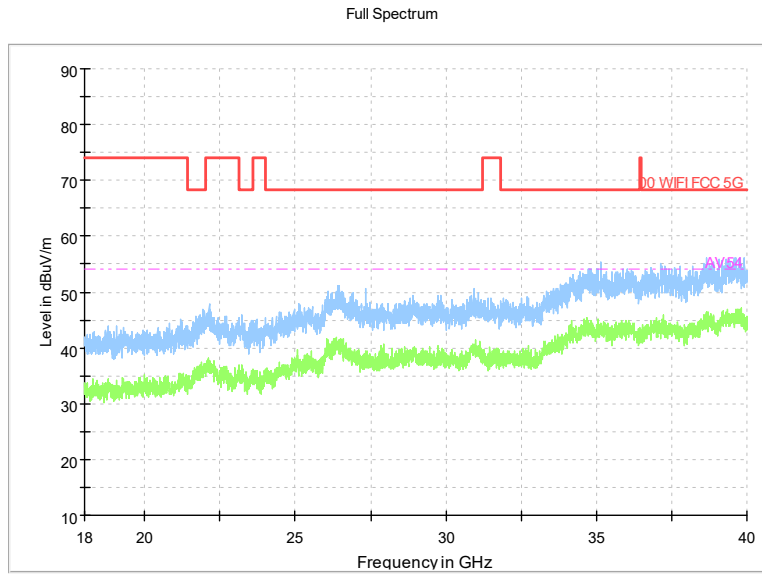

Full Spectrum

Frequency Range: 6GHz -18GHz  
Detector: Av mode and PK mode  
Test Mode: 802.11ax(HE40)

Frequency Range: 18GHz -40GHz  
Detector: Av mode and PK mode  
Test Mode: 802.11ax(HE40)

Carrier frequency (MHz): 5775  
Channel No.:155

Frequency Range: 30MHz -1GHz  
Detector: QP mode  
Test Mode: 802.11ax(HE80)

Full Spectrum

Frequency Range: 1GHz -6GHz  
Detector: Av mode and PK mode  
Test Mode: 802.11ax(HE80)

Full Spectrum

Frequency Range: 6GHz -18GHz  
Detector: Av mode and PK mode  
Test Mode: 802.11ax(HE80)

Frequency Range: 18GHz -40GHz  
Detector: Av mode and PK mode  
Test Mode: 802.11ax(HE80)

Carrier frequency (MHz): 5250  
Channel No.:50

Frequency Range: 30MHz -1GHz  
Detector: QP mode  
Test Mode: 1602.11ax(HE160)

Full Spectrum

Frequency Range: 1GHz -6GHz  
Detector: Av mode and PK mode  
Test Mode: 1602.11ax(HE160)

Full Spectrum

Frequency Range: 6GHz -18GHz  
Detector: Av mode and PK mode  
Test Mode: 1602.11ax(HE160)