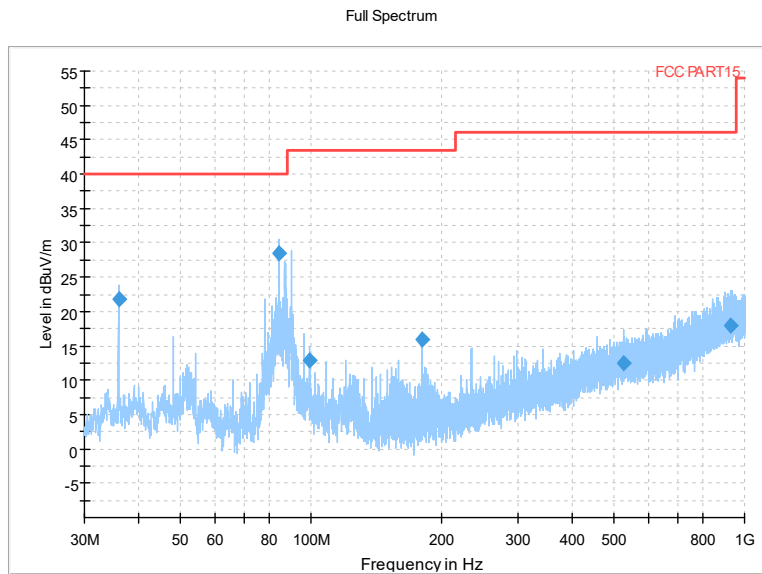

Full Spectrum

Frequency Range: 6GHz -18GHz  
Detector: Av mode and PK mode  
Test Mode: 802.11ax(HE20)

Frequency Range: 18GHz -40GHz  
Detector: Av mode and PK mode  
Test Mode: 802.11ax(HE20)

Carrier frequency (MHz): 5825  
Channel No.:165