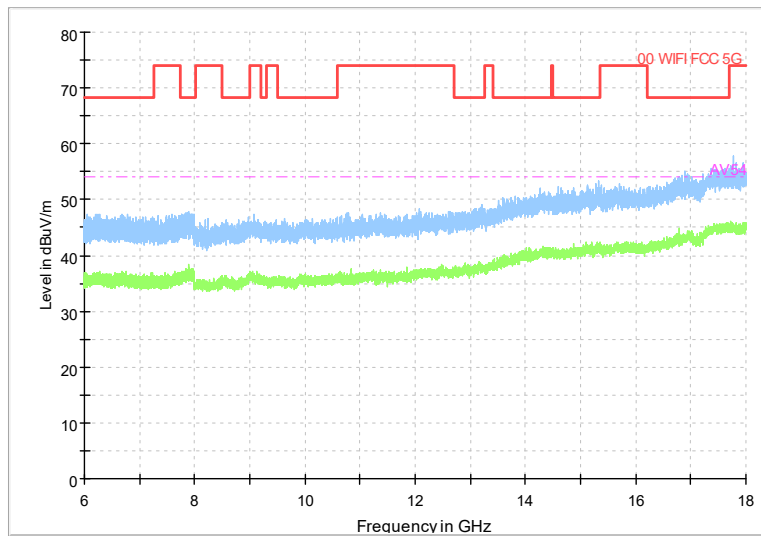

Carrier frequency (MHz): 5795  
Channel No.:159

Frequency Range: 30MHz -1GHz  
Detector: QP mode  
Test Mode: 802.11ax(HE40)

Full Spectrum

Frequency Range: 1GHz -6GHz  
Detector: Av mode and PK mode  
Test Mode: 802.11ax(HE40)

Full Spectrum

Frequency Range: 6GHz -18GHz  
Detector: Av mode and PK mode  
Test Mode: 802.11ax(HE40)

Frequency Range: 18GHz -40GHz  
Detector: Av mode and PK mode  
Test Mode: 802.11ax(HE40)

Carrier frequency (MHz): 5775  
Channel No.:155

Frequency Range: 30MHz -1GHz  
Detector: QP mode  
Test Mode: 802.11ax(HE80)

Full Spectrum

Frequency Range: 1GHz -6GHz  
Detector: Av mode and PK mode  
Test Mode: 802.11ax(HE80)

Full Spectrum

Frequency Range: 6GHz -18GHz  
Detector: Av mode and PK mode  
Test Mode: 802.11ax(HE80)