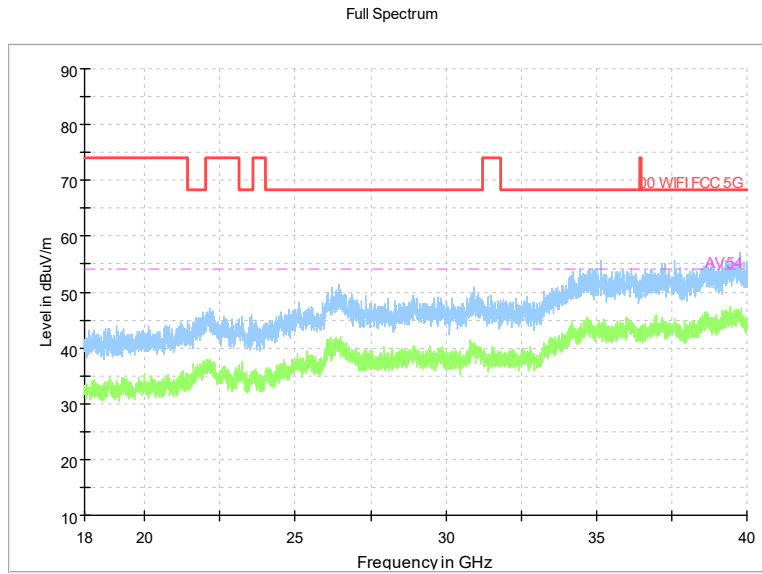

Full Spectrum

Frequency Range: 1GHz -6GHz  
Detector: Av mode and PK mode  
Test Mode: 802.11ax(HE80)

Full Spectrum

Frequency Range: 6GHz -18GHz  
Detector: Av mode and PK mode  
Test Mode: 802.11ax(HE80)

Frequency Range: 18GHz -40GHz  
Detector: Av mode and PK mode  
Test Mode: 802.11ax(HE80)

Carrier frequency (MHz): 5745  
Channel No.:149

Frequency Range: 30MHz -1GHz  
Detector: QP mode  
Test Mode: 802.11ax(HE20)

Frequency Range: 1GHz -6GHz  
Detector: Av mode and PK mode  
Test Mode: 802.11ax(HE20)

Frequency Range: 6GHz -18GHz  
Detector: Av mode and PK mode  
Test Mode: 802.11ax(HE20)

Frequency Range: 18GHz -40GHz  
Detector: Av mode and PK mode  
Test Mode: 802.11ax(HE20)