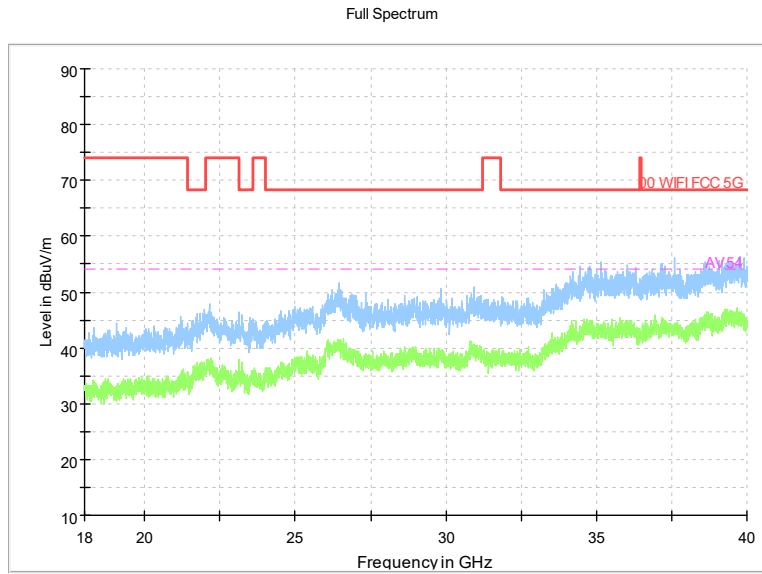

Frequency Range: 30MHz -1GHz  
Detector: QP mode  
Test Mode: 802.11ax(HE20)

Full Spectrum

Frequency Range: 1GHz -6GHz  
Detector: Av mode and PK mode  
Test Mode: 802.11ax(HE20)

Full Spectrum

Frequency Range: 6GHz -18GHz  
Detector: Av mode and PK mode  
Test Mode: 802.11ax(HE20)

Frequency Range: 18GHz -40GHz  
Detector: Av mode and PK mode  
Test Mode: 802.11ax(HE20)

Carrier frequency (MHz): 5755  
Channel No.:151

Frequency Range: 30MHz -1GHz  
Detector: QP mode  
Test Mode: 802.11ax(HE40)

Frequency Range: 1GHz -6GHz  
Detector: Av mode and PK mode  
Test Mode: 802.11ax(HE40)

Frequency Range: 6GHz -18GHz  
Detector: Av mode and PK mode  
Test Mode: 802.11ax(HE40)

Frequency Range: 18GHz -40GHz  
Detector: Av mode and PK mode  
Test Mode: 802.11ax(HE40)