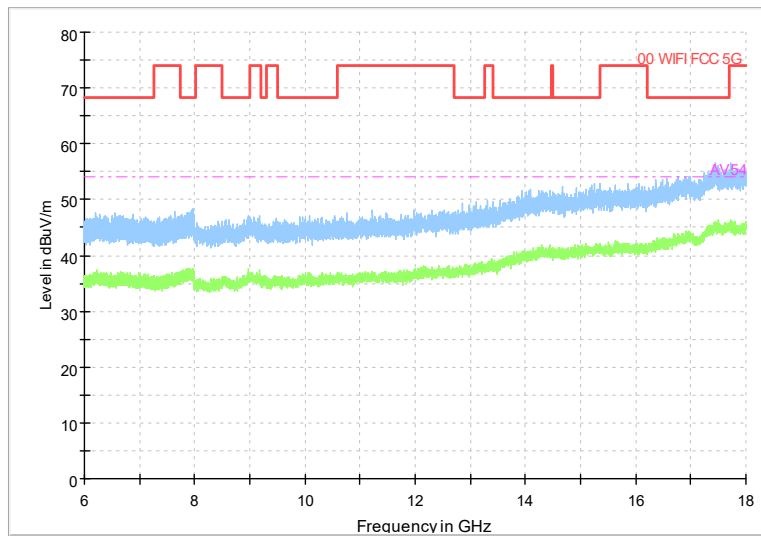

Frequency Range: 30MHz -1GHz  
Detector: QP mode  
Test Mode: 802.11ax(HE80)

Full Spectrum

Frequency Range: 1GHz -6GHz  
Detector: Av mode and PK mode  
Test Mode: 802.11ax(HE80)

Full Spectrum

Frequency Range: 6GHz -18GHz  
Detector: Av mode and PK mode  
Test Mode: 802.11ax(HE80)

Frequency Range: 18GHz -40GHz  
Detector: Av mode and PK mode  
Test Mode: 802.11ax(HE80)

Carrier frequency (MHz): 5250  
Channel No.:50

Frequency Range: 30MHz -1GHz  
Detector: QP mode  
Test Mode: 1602.11ax(HE160)

Full Spectrum

Frequency Range: 1GHz -6GHz  
Detector: Av mode and PK mode  
Test Mode: 1602.11ax(HE160)

Full Spectrum

Frequency Range: 6GHz -18GHz  
Detector: Av mode and PK mode  
Test Mode: 1602.11ax(HE160)