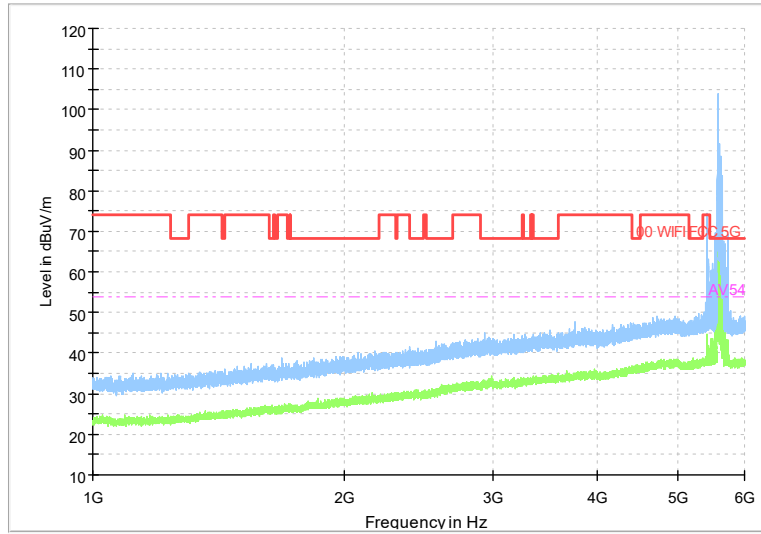

Frequency Range: 18GHz -40GHz  
Detector: Av mode and PK mode  
Test Mode: 802.11ax(HE80)

Carrier frequency (MHz): 5610  
Channel No.:122

Frequency Range: 30MHz -1GHz  
Detector: QP mode  
Test Mode: 802.11ax(HE80)

Full Spectrum

Frequency Range: 1GHz -6GHz  
Detector: Av mode and PK mode  
Test Mode: 802.11ax(HE80)

Full Spectrum

Frequency Range: 6GHz -18GHz  
Detector: Av mode and PK mode  
Test Mode: 802.11ax(HE80)