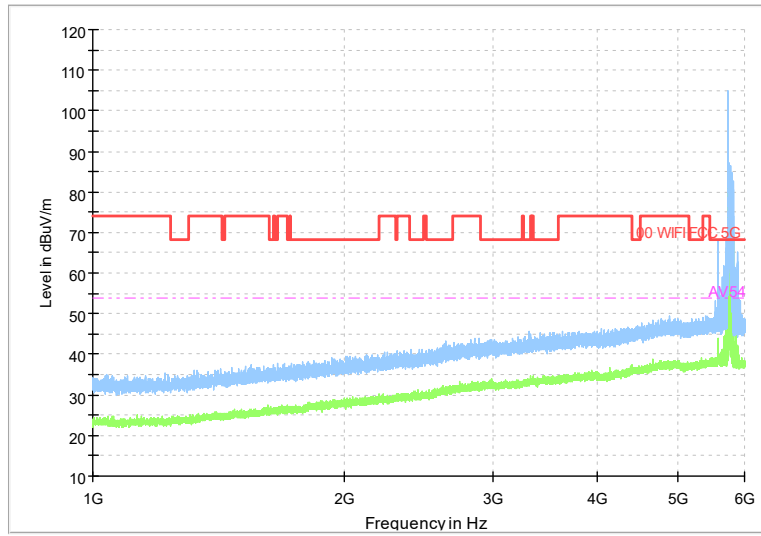

Carrier frequency (MHz): 5795  
Channel No.:159

Frequency Range: 30MHz -1GHz  
Detector: QP mode  
Test Mode: 802.11ax(HE40)

Full Spectrum

Frequency Range: 1GHz -6GHz  
Detector: Av mode and PK mode  
Test Mode: 802.11ax(HE40)

Full Spectrum

Frequency Range: 6GHz -18GHz  
Detector: Av mode and PK mode  
Test Mode: 802.11ax(HE40)

Frequency Range: 18GHz -40GHz  
Detector: Av mode and PK mode  
Test Mode: 802.11ax(HE40)

Carrier frequency (MHz): 5775  
Channel No.:155

Frequency Range: 30MHz -1GHz  
Detector: QP mode  
Test Mode: 802.11ax(HE80)

Full Spectrum

Frequency Range: 1GHz -6GHz  
Detector: Av mode and PK mode  
Test Mode: 802.11ax(HE80)

Full Spectrum

Frequency Range: 6GHz -18GHz  
Detector: Av mode and PK mode  
Test Mode: 802.11ax(HE80)