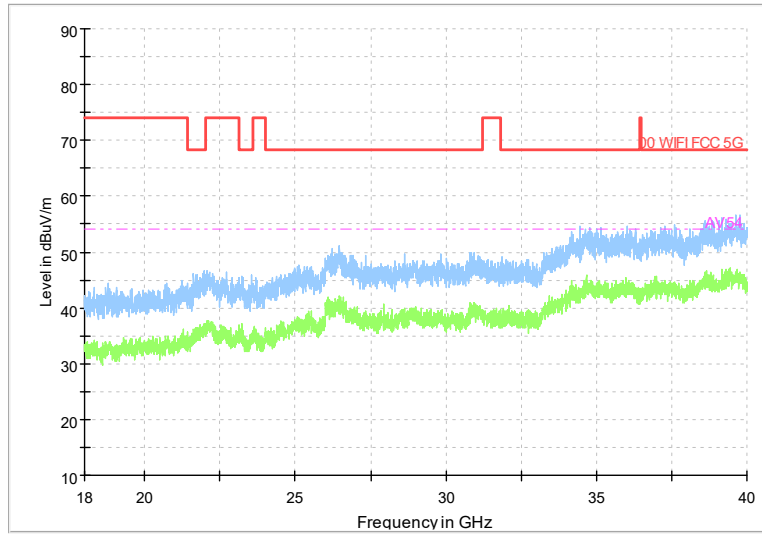

Full Spectrum

Frequency Range: 1GHz -6GHz  
Detector: Av mode and PK mode  
Test Mode: 1602.11ax(HE160)

Full Spectrum

Frequency Range: 6GHz -18GHz  
Detector: Av mode and PK mode  
Test Mode: 1602.11ax(HE160)

Frequency Range: 18GHz -40GHz  
Detector: Av mode and PK mode  
Test Mode: 1602.11ax(HE160)

Carrier frequency (MHz): 5570  
Channel No.:114

Frequency Range: 30MHz -1GHz  
Detector: QP mode  
Test Mode: 1602.11ax(HE160)

Full Spectrum

Frequency Range: 18GHz -40GHz  
Detector: Av mode and PK mode  
Test Mode: 1602.11ax(HE160)

---End of Test Report---