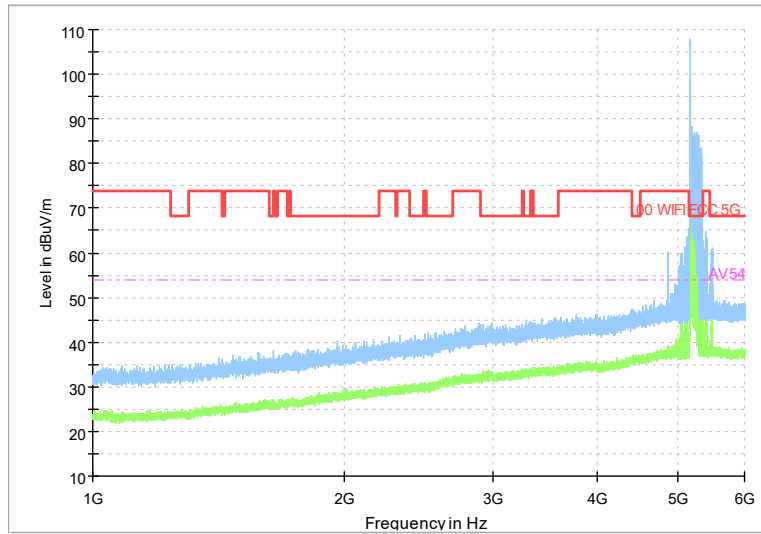

Full Spectrum

Frequency Range: 6GHz -18GHz  
Detector: Av mode and PK mode  
Test Mode: 802.11ax(HE40)

Frequency Range: 18GHz -40GHz  
Detector: Av mode and PK mode  
Test Mode: 802.11ax(HE40)

Carrier frequency (MHz): 5775  
Channel No.:155

Frequency Range: 30MHz -1GHz  
Detector: QP mode  
Test Mode: 802.11ax(HE80)

Full Spectrum

Frequency Range: 1GHz -6GHz  
Detector: Av mode and PK mode  
Test Mode: 802.11ax(HE80)

Full Spectrum

Frequency Range: 6GHz -18GHz  
Detector: Av mode and PK mode  
Test Mode: 802.11ax(HE80)

Frequency Range: 18GHz -40GHz  
Detector: Av mode and PK mode  
Test Mode: 802.11ax(HE80)

Carrier frequency (MHz): 5250  
Channel No.:50

Frequency Range: 30MHz -1GHz  
Detector: QP mode  
Test Mode: 1602.11ax(HE160)

Full Spectrum

Frequency Range: 1GHz -6GHz  
Detector: Av mode and PK mode  
Test Mode: 1602.11ax(HE160)

Full Spectrum

Frequency Range: 6GHz -18GHz  
Detector: Av mode and PK mode  
Test Mode: 1602.11ax(HE160)