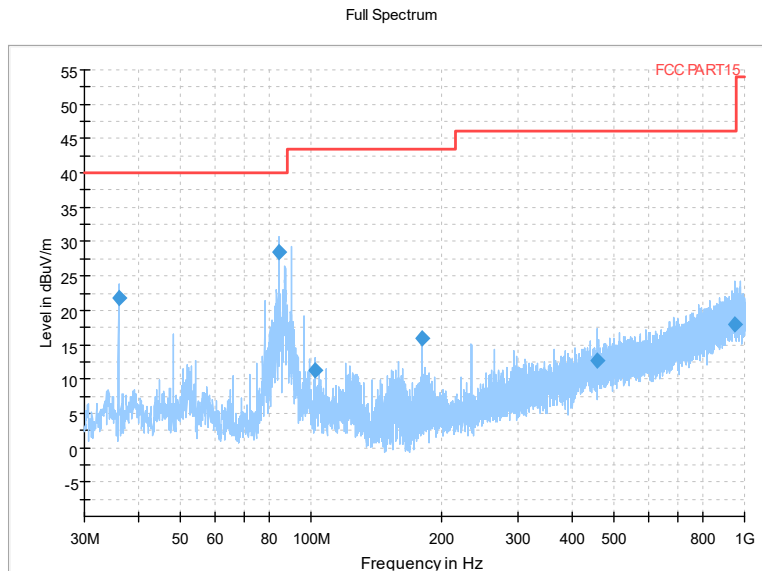

Full Spectrum

Frequency Range: 6GHz -18GHz  
Detector: Av mode and PK mode  
Test Mode: 802.11ax(HE40)

Frequency Range: 18GHz -40GHz  
Detector: Av mode and PK mode  
Test Mode: 802.11ax(HE40)

Carrier frequency (MHz): 5775  
Channel No.:155

Frequency Range: 30MHz -1GHz  
Detector: QP mode  
Test Mode: 802.11ax(HE80)

Full Spectrum

Frequency Range: 1GHz -6GHz  
Detector: Av mode and PK mode  
Test Mode: 802.11ax(HE80)

Full Spectrum

Frequency Range: 6GHz -18GHz  
Detector: Av mode and PK mode  
Test Mode: 802.11ax(HE80)