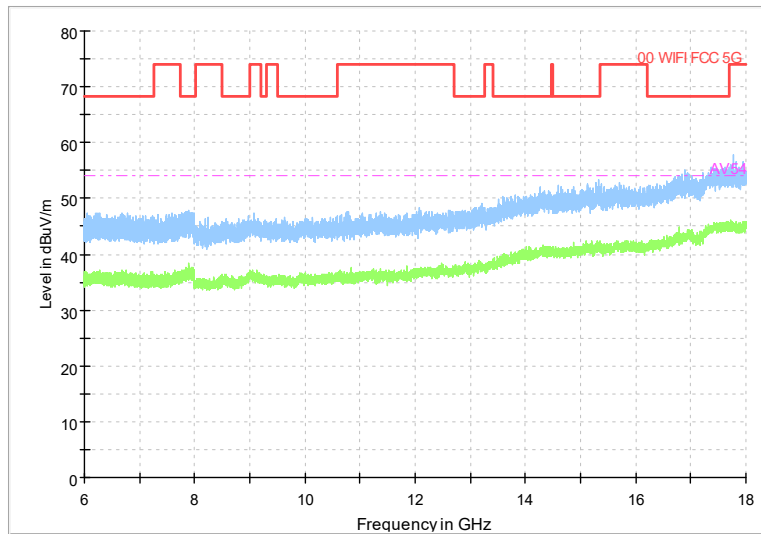

Frequency Range: 1GHz -6GHz  
Detector: Av mode and PK mode  
Test Mode: 802.11ax(HE40)

Frequency Range: 6GHz -18GHz  
Detector: Av mode and PK mode  
Test Mode: 802.11ax(HE40)

Frequency Range: 18GHz -40GHz  
Detector: Av mode and PK mode  
Test Mode: 802.11ax(HE40)

Carrier frequency (MHz): 5795  
Channel No.:159

Frequency Range: 30MHz -1GHz  
Detector: QP mode  
Test Mode: 802.11ax(HE40)

Full Spectrum

Frequency Range: 1GHz -6GHz  
Detector: Av mode and PK mode  
Test Mode: 802.11ax(HE40)

Full Spectrum

Frequency Range: 6GHz -18GHz  
Detector: Av mode and PK mode  
Test Mode: 802.11ax(HE40)

Frequency Range: 18GHz -40GHz  
Detector: Av mode and PK mode  
Test Mode: 802.11ax(HE40)

Carrier frequency (MHz): 5775  
Channel No.:155