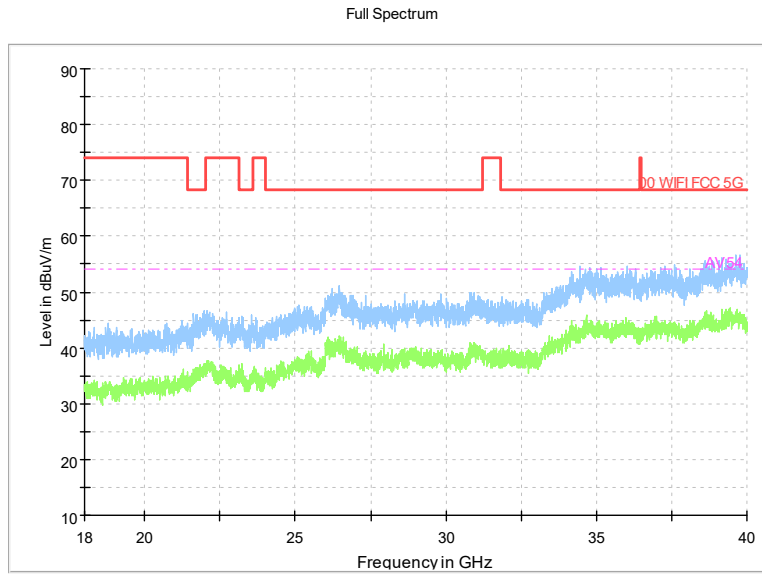

Frequency Range: 18GHz -40GHz  
Detector: Av mode and PK mode  
Test Mode: 802.11ax(HE80)

Carrier frequency (MHz): 5250  
Channel No.:50

Frequency Range: 30MHz -1GHz  
Detector: QP mode  
Test Mode: 1602.11ax(HE160)

Full Spectrum

Frequency Range: 1GHz -6GHz  
Detector: Av mode and PK mode  
Test Mode: 1602.11ax(HE160)

Full Spectrum

Frequency Range: 6GHz -18GHz  
Detector: Av mode and PK mode  
Test Mode: 1602.11ax(HE160)

Frequency Range: 18GHz -40GHz  
Detector: Av mode and PK mode  
Test Mode: 1602.11ax(HE160)

Carrier frequency (MHz): 5570  
Channel No.:114

Frequency Range: 30MHz -1GHz  
Detector: QP mode  
Test Mode: 1602.11ax(HE160)