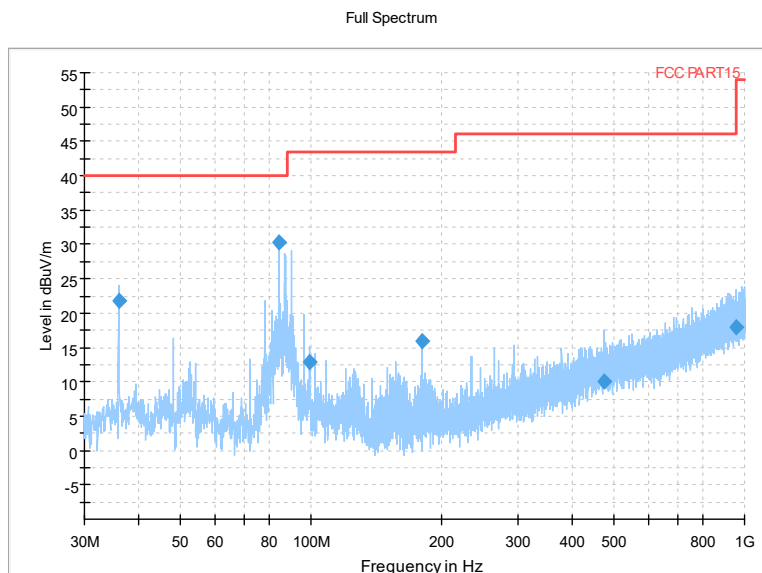

Frequency Range: 30MHz -1GHz
Detector: QP mode
Test Mode: 802.11ax(HE40)