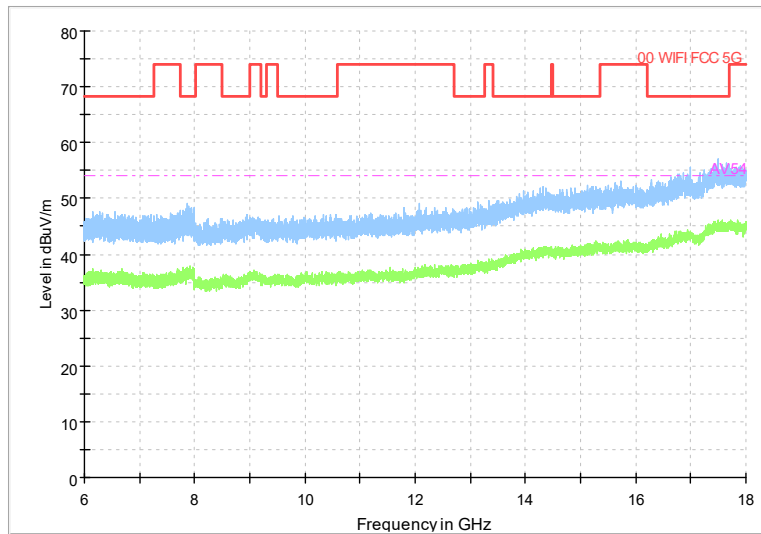

Frequency Range: 18GHz -40GHz  
Detector: Av mode and PK mode  
Test Mode: 802.11ax(HE80)

Carrier frequency (MHz): 5610  
Channel No.:122

Frequency Range: 30MHz -1GHz  
Detector: QP mode  
Test Mode: 802.11ax(HE80)

Full Spectrum

Frequency Range: 1GHz -6GHz  
Detector: Av mode and PK mode  
Test Mode: 802.11ax(HE80)

Full Spectrum

Frequency Range: 6GHz -18GHz  
Detector: Av mode and PK mode  
Test Mode: 802.11ax(HE80)

Frequency Range: 18GHz -40GHz  
Detector: Av mode and PK mode  
Test Mode: 802.11ax(HE80)

Carrier frequency (MHz): 5690  
Channel No.:138

Frequency Range: 30MHz -1GHz  
Detector: QP mode  
Test Mode: 802.11ax(HE80)