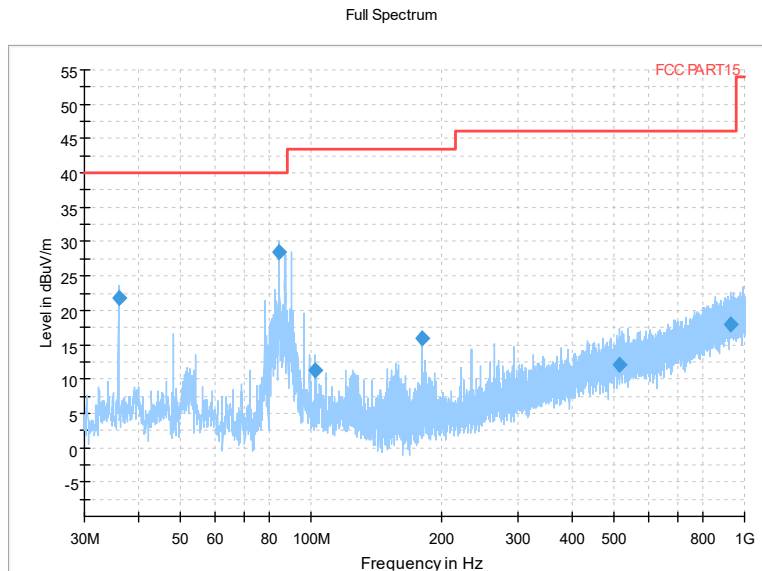

Frequency Range: 30MHz -1GHz
Detector: QP mode
Test Mode: 802.11ax(HE20)