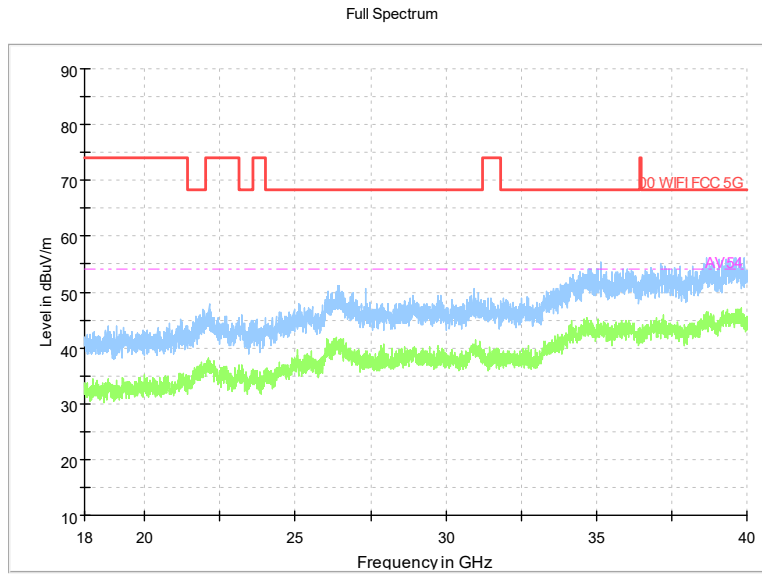

Frequency Range: 1GHz -6GHz  
Detector: Av mode and PK mode  
Test Mode: 802.11ax(HE40)

Frequency Range: 6GHz -18GHz  
Detector: Av mode and PK mode  
Test Mode: 802.11ax(HE40)

Frequency Range: 18GHz -40GHz  
Detector: Av mode and PK mode  
Test Mode: 802.11ax(HE40)

Carrier frequency (MHz): 5795  
Channel No.:159

Frequency Range: 30MHz -1GHz  
Detector: QP mode  
Test Mode: 802.11ax(HE40)

Full Spectrum

Frequency Range: 1GHz -6GHz  
Detector: Av mode and PK mode  
Test Mode: 802.11ax(HE40)

Full Spectrum

Frequency Range: 6GHz -18GHz  
Detector: Av mode and PK mode  
Test Mode: 802.11ax(HE40)

Frequency Range: 18GHz -40GHz  
Detector: Av mode and PK mode  
Test Mode: 802.11ax(HE40)

Carrier frequency (MHz): 5775  
Channel No.:155