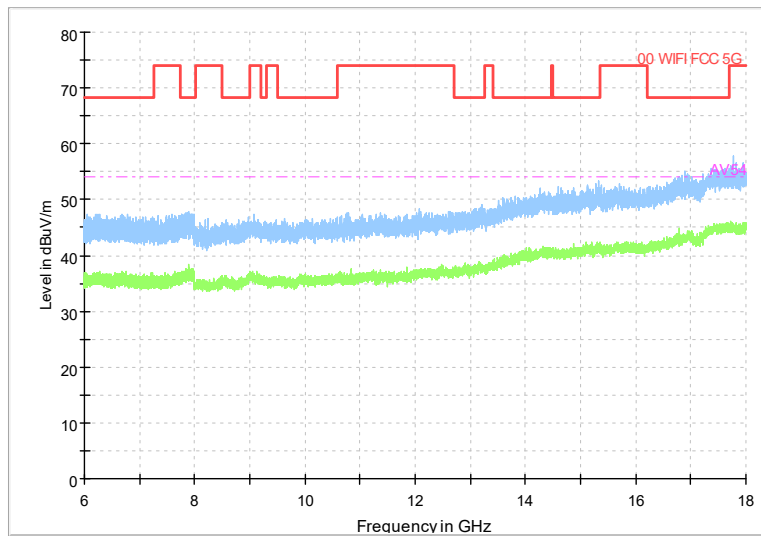

Full Spectrum

Frequency Range: 1GHz -6GHz  
Detector: Av mode and PK mode  
Test Mode: 802.11ax(HE80)

Full Spectrum

Frequency Range: 6GHz -18GHz  
Detector: Av mode and PK mode  
Test Mode: 802.11ax(HE80)

Frequency Range: 18GHz -40GHz  
Detector: Av mode and PK mode  
Test Mode: 802.11ax(HE80)

Carrier frequency (MHz): 5690  
Channel No.:138

Frequency Range: 30MHz -1GHz  
Detector: QP mode  
Test Mode: 802.11ax(HE80)