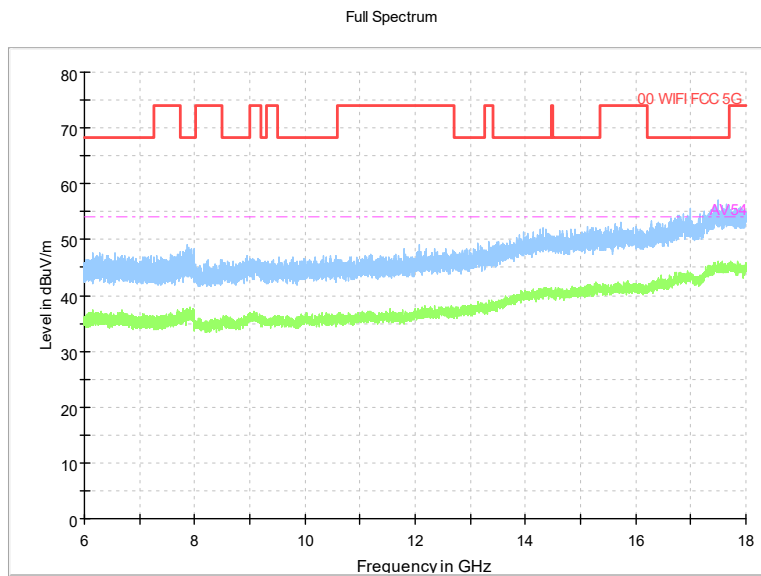

Full Spectrum

Frequency Range: 1GHz -6GHz  
Detector: Av mode and PK mode  
Test Mode: 802.11ax(HE80)

Full Spectrum

Frequency Range: 6GHz -18GHz  
Detector: Av mode and PK mode  
Test Mode: 802.11ax(HE80)

Frequency Range: 18GHz -40GHz  
Detector: Av mode and PK mode  
Test Mode: 802.11ax(HE80)

Carrier frequency (MHz): 5745  
Channel No.:149

Frequency Range: 30MHz -1GHz  
Detector: QP mode  
Test Mode: 802.11ax(HE20)

Frequency Range: 1GHz -6GHz  
Detector: Av mode and PK mode  
Test Mode: 802.11ax(HE20)

Frequency Range: 6GHz -18GHz  
Detector: Av mode and PK mode  
Test Mode: 802.11ax(HE20)

Frequency Range: 18GHz -40GHz  
Detector: Av mode and PK mode  
Test Mode: 802.11ax(HE20)