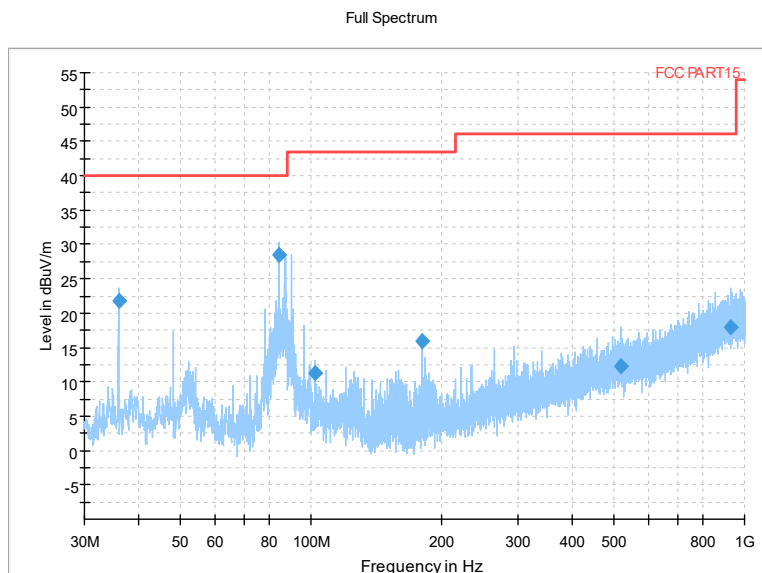

Frequency Range: 18GHz -40GHz  
Detector: Av mode and PK mode  
Test Mode: 802.11ax(HE80)

Carrier frequency (MHz): 5610  
Channel No.:122

Frequency Range: 30MHz -1GHz  
Detector: QP mode  
Test Mode: 802.11ax(HE80)

Full Spectrum

Frequency Range: 1GHz -6GHz  
Detector: Av mode and PK mode  
Test Mode: 802.11ax(HE80)

Full Spectrum

Frequency Range: 6GHz -18GHz  
Detector: Av mode and PK mode  
Test Mode: 802.11ax(HE80)