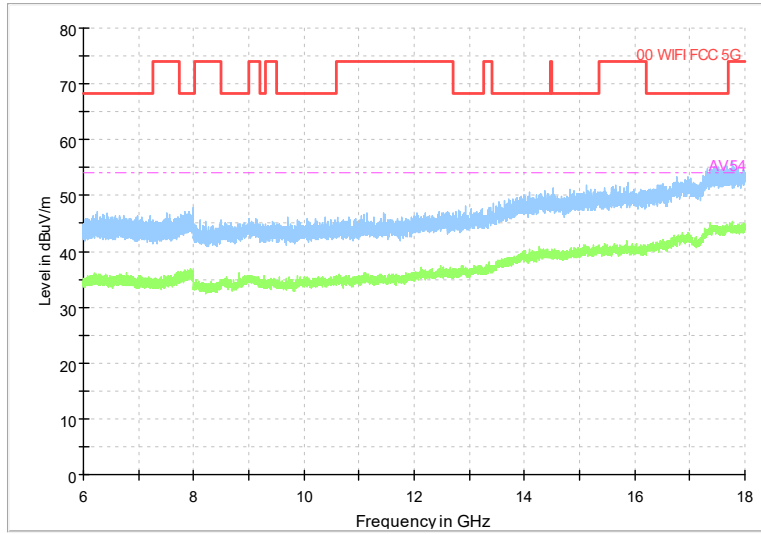

Frequency Range: 30MHz -1GHz
Detector: QP mode
Test Mode: 802.11ac(VHT20)

Frequency Range: 1GHz -6GHz
Detector: Av mode and PK mode
Test Mode: 802.11ac(VHT20)

Full Spectrum

Frequency Range: 6GHz -18GHz
Detector: Av mode and PK mode
Test Mode: 802.11ac(VHT20)

Full Spectrum

Preview Result 2-AVG Preview Result 1-PK+
00 WIFI FCC 5G AV54

Comment

Frequency Range: 18GHz -40GHz
Detector: Av mode and PK mode
Test Mode: 802.11ac(VHT20)

Full Spectrum

Frequency Range: 30MHz -1GHz
Detector: QP mode
Test Mode: 802.11ax(HE20)

Full Spectrum

Frequency Range: 1GHz -6GHz
Detector: Av mode and PK mode
Test Mode: 802.11ax(HE20)

Full Spectrum

Frequency Range: 6GHz -18GHz
Detector: Av mode and PK mode
Test Mode: 802.11ax(HE20)

Full Spectrum