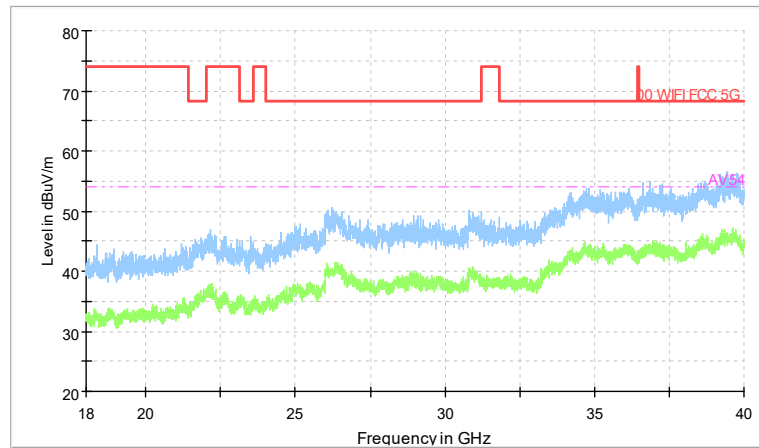

Preview Result 2-AVG Preview Result 1-PK+
00 WIFI FCC 5G AV54

Comment

Frequency Range: 18GHz -40GHz
Detector: Av mode and PK mode
Modulation type: 802.11n(HT40)

Full Spectrum

Frequency Range: 30MHz -1GHz
Detector: QP mode
Test Mode: 802.11ac(VHT40)

Full Spectrum

Frequency Range: 1GHz -6GHz
Detector: Av mode and PK mode
Test Mode: 802.11ac(VHT40)

Full Spectrum

Frequency Range: 6GHz -18GHz
Detector: Av mode and PK mode
Test Mode: 802.11ac(VHT40)

Full Spectrum

Preview Result 2-AVG Preview Result 1-PK+
00 WIFI FCC 5G AV54

Comment

Frequency Range: 18GHz -40GHz
Detector: Av mode and PK mode
Test Mode: 802.11ac(VHT40)

Full Spectrum

Frequency Range: 30MHz -1GHz
Detector: QP mode
Test Mode: 802.11ax(HE40)