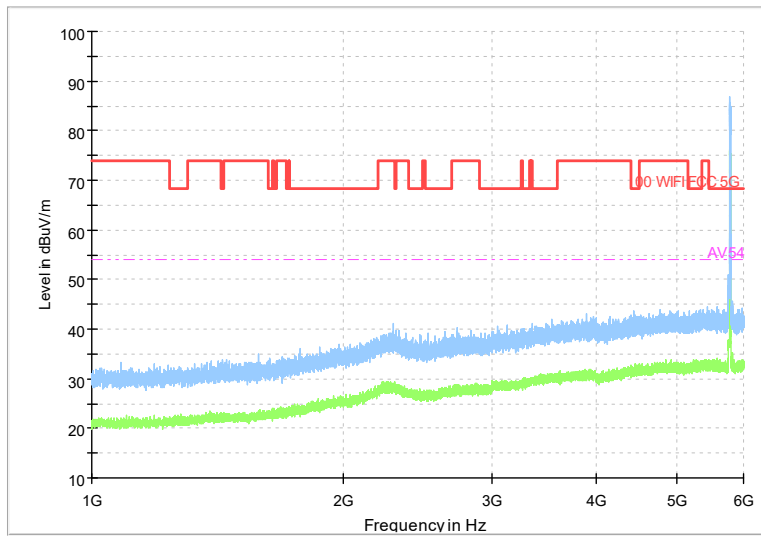

Frequency Range: 30MHz -1GHz
Detector: QP mode
Test Mode: 802.11ac(VHT20)

Frequency Range: 1GHz -6GHz
Detector: Av mode and PK mode
Test Mode: 802.11ac(VHT20)

Full Spectrum

Frequency Range: 6GHz -18GHz
Detector: Av mode and PK mode
Test Mode: 802.11ac(VHT20)

Full Spectrum

Preview Result 2-AVG Preview Result 1-PK+
00 WIFI FCC 5G AV54

Comment

Frequency Range: 18GHz -40GHz
Detector: Av mode and PK mode
Test Mode: 802.11ac(VHT20)

Full Spectrum

Frequency Range: 30MHz -1GHz
Detector: QP mode
Test Mode: 802.11ax(HE20)

Full Spectrum

Frequency Range: 1GHz -6GHz
Detector: Av mode and PK mode
Test Mode: 802.11ax(HE20)

Full Spectrum

Frequency Range: 6GHz -18GHz
Detector: Av mode and PK mode
Test Mode: 802.11ax(HE20)

Full Spectrum