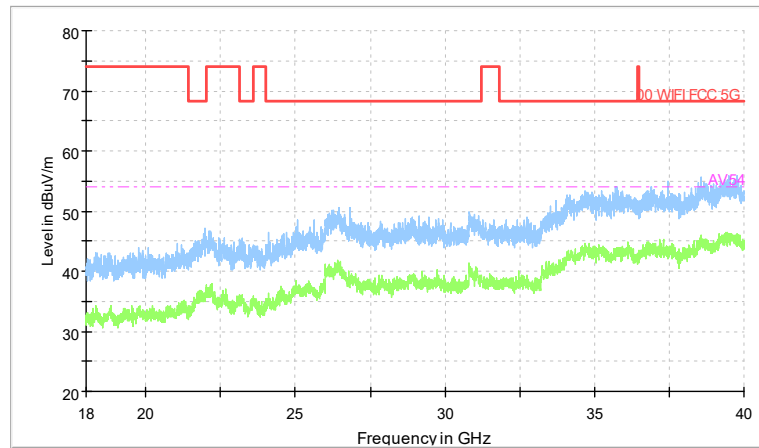

Frequency Range: 6GHz -18GHz
Detector: Av mode and PK mode
Modulation type: 802.11n(HT20)

Full Spectrum

Preview Result 2-AVG
00 WIFI FCC 5G
Preview Result 1-PK+
AV54

Comment

Frequency Range: 18GHz -40GHz
Detector: Av mode and PK mode
Modulation type: 802.11n(HT20)

Frequency Range: 30MHz -1GHz
Detector: QP mode
Test Mode: 802.11ac(VHT20)

Frequency Range: 1GHz -6GHz
Detector: Av mode and PK mode
Test Mode: 802.11ac(VHT20)

Full Spectrum

Frequency Range: 6GHz -18GHz
Detector: Av mode and PK mode
Test Mode: 802.11ac(VHT20)

Full Spectrum

Preview Result 2-AVG Preview Result 1-PK+
00 WIFI FCC 5G AV54

Comment

Frequency Range: 18GHz -40GHz
Detector: Av mode and PK mode
Test Mode: 802.11ac(VHT20)

Full Spectrum

Frequency Range: 30MHz -1GHz
Detector: QP mode
Test Mode: 802.11ax(HE20)