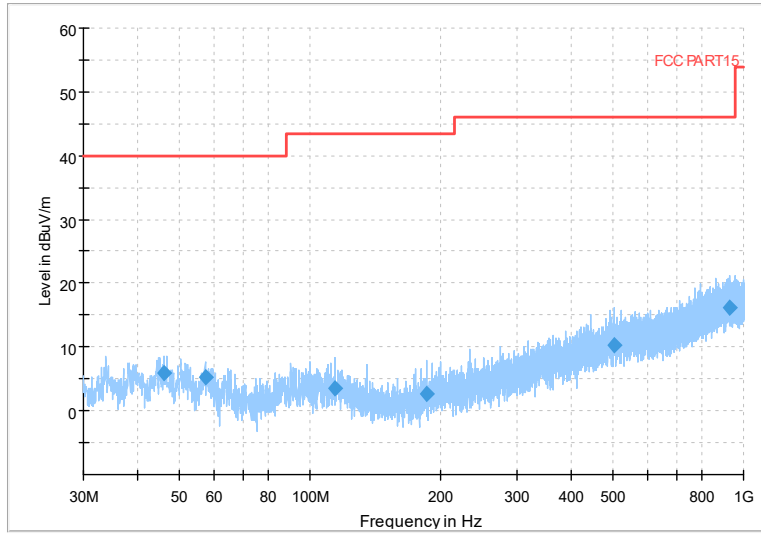

Frequency Range: 1GHz -6GHz
Detector: Av mode and PK mode
Modulation type: 802.11n(HT40)

Full Spectrum

Frequency Range: 6GHz -18GHz
Detector: Av mode and PK mode
Modulation type: 802.11n(HT40)

Full Spectrum

Preview Result 2-AVG 00 WIFI FCC 5G
Preview Result 1-PK+ AV54

Comment

Frequency Range: 18GHz -40GHz
Detector: Av mode and PK mode
Modulation type: 802.11n(HT40)

Full Spectrum

Frequency Range: 30MHz -1GHz
Detector: QP mode
Test Mode: 802.11ac(VHT40)