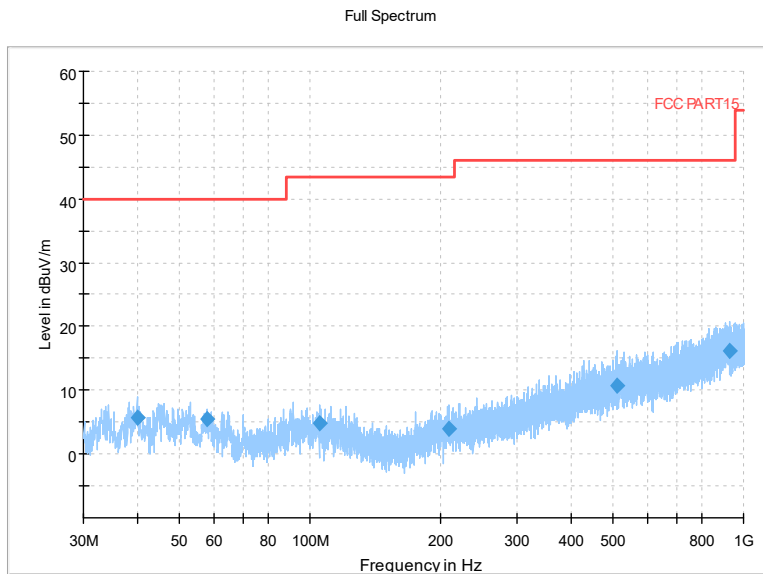

Full Spectrum

Preview Result 2-AVG Preview Result 1-PK+
00 WIFI FCC 5G AV54

Comment

Frequency Range: 18GHz -40GHz
Detector: Av mode and PK mode
Modulation type: 802.11a

Full Spectrum

Frequency Range: 30MHz -1GHz
Detector: QP mode
Modulation type: 802.11n(HT20)

Full Spectrum

Frequency Range: 1GHz -6GHz
Detector: Av mode and PK mode
Modulation type: 802.11n(HT20)

Full Spectrum

Frequency Range: 6GHz -18GHz
Detector: Av mode and PK mode
Modulation type: 802.11n(HT20)

Full Spectrum

Preview Result 2-AVG Preview Result 1-PK+
00 WIFI FCC 5G AV54

Comment

Frequency Range: 18GHz -40GHz
Detector: Av mode and PK mode
Modulation type: 802.11n(HT20)

Frequency Range: 30MHz -1GHz
Detector: QP mode
Test Mode: 802.11ac(VHT20)