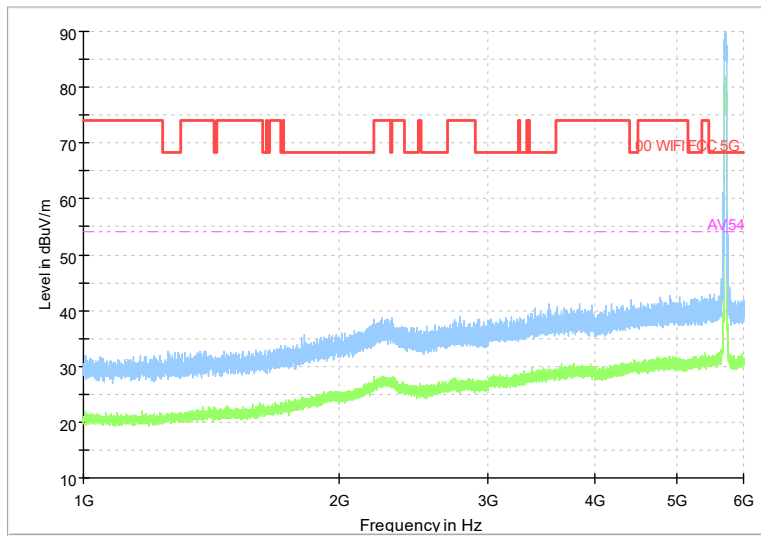

Frequency Range: 1GHz -6GHz
Detector: Av mode and PK mode
Modulation type: 802.11n(HT40)

Full Spectrum

Frequency Range: 6GHz -18GHz
Detector: Av mode and PK mode
Modulation type: 802.11n(HT40)

Full Spectrum

Preview Result 2-AVG 00 WIFI FCC 5G
Preview Result 1-PK+ AV54

Comment

Frequency Range: 18GHz -40GHz
Detector: Av mode and PK mode
Modulation type: 802.11n(HT40)

Full Spectrum

Frequency Range: 30MHz -1GHz
Detector: QP mode
Test Mode: 802.11ac(VHT40)

Full Spectrum

Frequency Range: 1GHz -6GHz
Detector: Av mode and PK mode
Test Mode: 802.11ac(VHT40)

Full Spectrum

Frequency Range: 6GHz -18GHz
Detector: Av mode and PK mode
Test Mode: 802.11ac(VHT40)

Full Spectrum