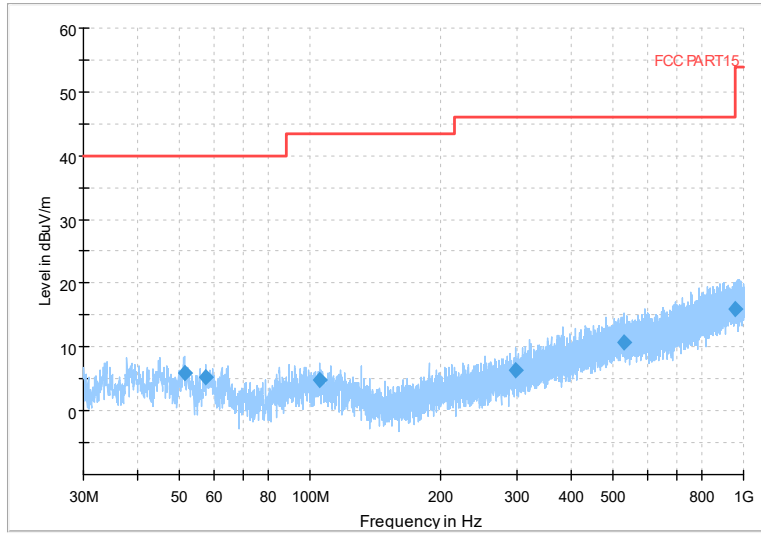

Preview Result 2-AVG 00 WIFI FCC 5G
Preview Result 1-PK+ AV54

Comment

Frequency Range: 18GHz -40GHz
Detector: Av mode and PK mode
Modulation type: 802.11n(HT40)

Full Spectrum

Frequency Range: 30MHz -1GHz
Detector: QP mode
Test Mode: 802.11ac(VHT40)

Full Spectrum

Frequency Range: 1GHz -6GHz
Detector: Av mode and PK mode
Test Mode: 802.11ac(VHT40)

Full Spectrum

Frequency Range: 6GHz -18GHz
Detector: Av mode and PK mode
Test Mode: 802.11ac(VHT40)

Full Spectrum

Preview Result 2-AVG Preview Result 1-PK+
00 WIFI FCC 5G AV54

Comment

Frequency Range: 18GHz -40GHz
Detector: Av mode and PK mode
Test Mode: 802.11ac(VHT40)

Full Spectrum

Frequency Range: 30MHz -1GHz
Detector: QP mode
Test Mode: 802.11ax(HE40)