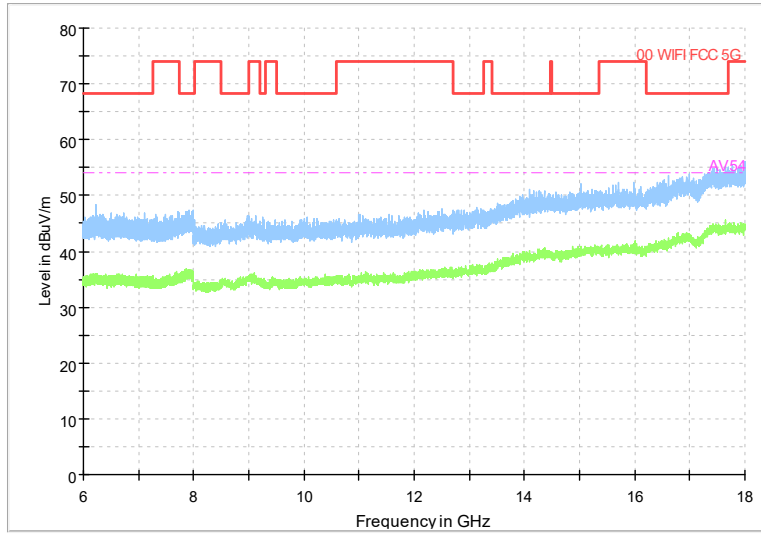

Frequency Range: 1GHz -6GHz
Detector: Av mode and PK mode
Modulation type: 802.11a

Full Spectrum

Frequency Range: 6GHz -18GHz
Detector: Av mode and PK mode
Modulation type: 802.11a

Full Spectrum

Preview Result 2-AVG Preview Result 1-PK+
00 WIFI FCC 5G AV54

Comment

Frequency Range: 18GHz -40GHz
Detector: Av mode and PK mode
Modulation type: 802.11a

Full Spectrum

Frequency Range: 30MHz -1GHz
Detector: QP mode
Modulation type: 802.11n(HT20)

Full Spectrum

Frequency Range: 1GHz -6GHz
Detector: Av mode and PK mode
Modulation type: 802.11n(HT20)

Full Spectrum

Frequency Range: 6GHz -18GHz
Detector: Av mode and PK mode
Modulation type: 802.11n(HT20)

Full Spectrum

Preview Result 2-AVG Preview Result 1-PK+
00 WIFI FCC 5G AV54

Comment

Frequency Range: 18GHz -40GHz
Detector: Av mode and PK mode
Modulation type: 802.11n(HT20)