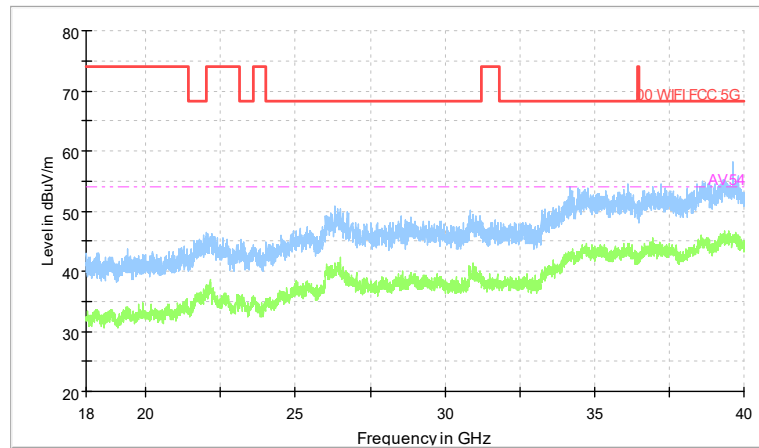

Frequency Range: 1GHz -6GHz
Detector: Av mode and PK mode
Modulation type: 802.11a

Full Spectrum

Frequency Range: 6GHz -18GHz
Detector: Av mode and PK mode
Modulation type: 802.11a

Full Spectrum

Preview Result 2-AVG Preview Result 1-PK+
00 WIFI FCC 5G AV54

Comment

Frequency Range: 18GHz -40GHz
Detector: Av mode and PK mode
Modulation type: 802.11a

Full Spectrum

Frequency Range: 30MHz -1GHz
Detector: QP mode
Modulation type: 802.11n(HT20)

Full Spectrum

Frequency Range: 1GHz -6GHz
Detector: Av mode and PK mode
Modulation type: 802.11n(HT20)

Full Spectrum

Frequency Range: 6GHz -18GHz
Detector: Av mode and PK mode
Modulation type: 802.11n(HT20)

Full Spectrum

Preview Result 2-AVG Preview Result 1-PK+
00 WIFI FCC 5G AV54

Comment

Frequency Range: 18GHz -40GHz
Detector: Av mode and PK mode
Modulation type: 802.11n(HT20)