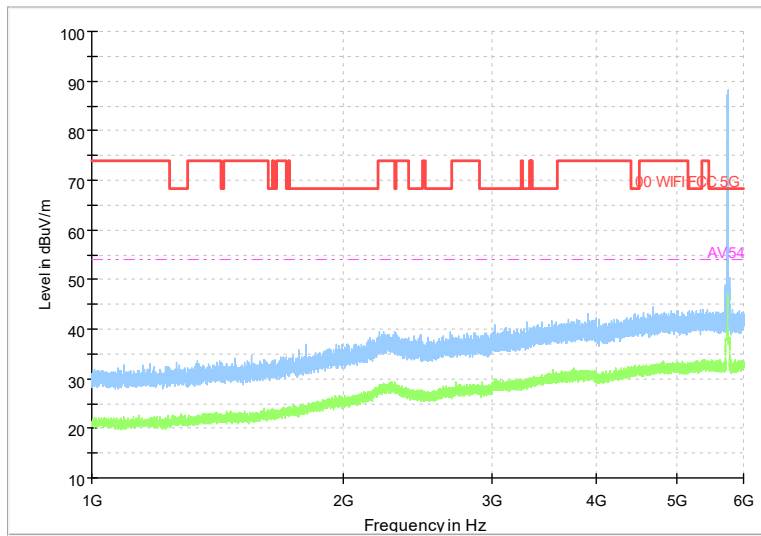

Frequency Range: 1GHz -6GHz
Detector: Av mode and PK mode
Test Mode: 802.11ac(VHT20)

Full Spectrum

Frequency Range: 6GHz -18GHz
Detector: Av mode and PK mode
Test Mode: 802.11ac(VHT20)

Full Spectrum

Preview Result 2-AVG Preview Result 1-PK+
00 WIFI FCC 5G AV54

Comment

Frequency Range: 18GHz -40GHz
Detector: Av mode and PK mode
Test Mode: 802.11ac(VHT20)

Full Spectrum

Frequency Range: 30MHz -1GHz
Detector: QP mode
Test Mode: 802.11ax(HE20)

Full Spectrum

Frequency Range: 1GHz -6GHz
Detector: Av mode and PK mode
Test Mode: 802.11ax(HE20)

Full Spectrum

Frequency Range: 6GHz -18GHz
Detector: Av mode and PK mode
Test Mode: 802.11ax(HE20)

Full Spectrum

Preview Result 2-AVG Preview Result 1-PK+
00 WIFI FCC 5G AV54

Comment

Frequency Range: 18GHz -40GHz
Detector: Av mode and PK mode
Test Mode: 802.11ax(HE20)