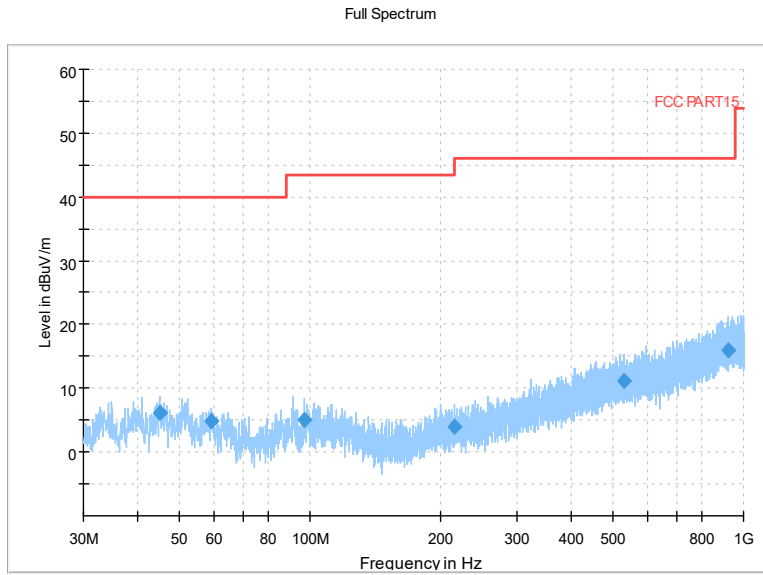

Frequency Range: 6GHz -18GHz
Detector: Av mode and PK mode
Modulation type: 802.11n(HT20)

Full Spectrum

Preview Result 2-AVG
00 WIFI FCC 5G
Preview Result 1-PK+
AV54

Comment

Frequency Range: 18GHz -40GHz
Detector: Av mode and PK mode
Modulation type: 802.11n(HT20)