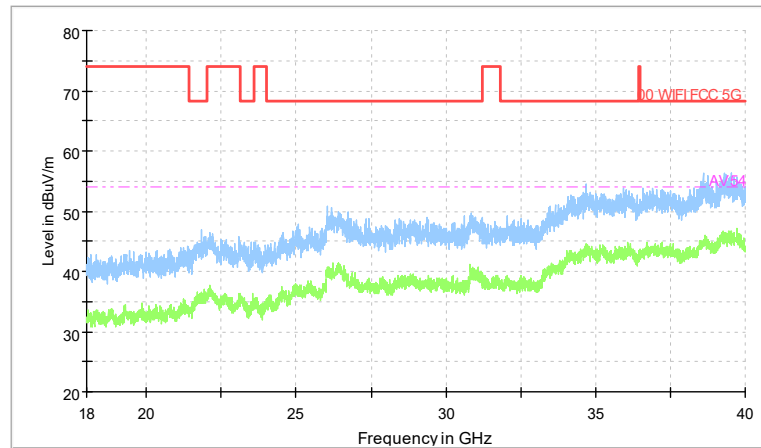

Full Spectrum

Frequency Range: 6GHz -18GHz
Detector: Av mode and PK mode
Test Mode: 802.11ax(HE80)

Full Spectrum

Frequency Range: 18GHz -40GHz
Detector: Av mode and PK mode
Test Mode: 802.11ax(HE80)

Carrier frequency (MHz): 5745
Channel No.:149

Frequency Range: 30MHz -1GHz
Detector: QP mode
Modulation type: 802.11a

Frequency Range: 1GHz -6GHz
Detector: Av mode and PK mode
Modulation type: 802.11a

Full Spectrum

Frequency Range: 6GHz -18GHz
Detector: Av mode and PK mode
Modulation type: 802.11a

Full Spectrum

Preview Result 2-AVG Preview Result 1-PK+
00 WIFI FCC 5G AV54

Comment

Frequency Range: 18GHz -40GHz
Detector: Av mode and PK mode
Modulation type: 802.11a

Full Spectrum

Frequency Range: 30MHz -1GHz
Detector: QP mode
Modulation type: 802.11n(HT20)