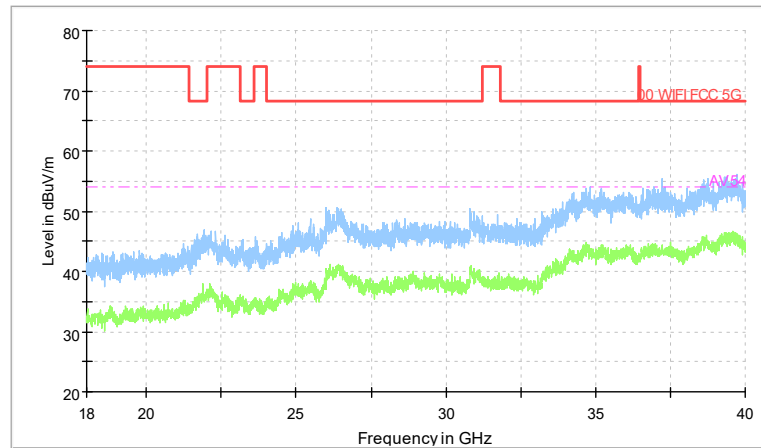

Full Spectrum

Frequency Range: 1GHz -6GHz
Detector: Av mode and PK mode
Modulation type: 802.11n(HT20)

Full Spectrum

Frequency Range: 6GHz -18GHz
Detector: Av mode and PK mode
Modulation type: 802.11n(HT20)

Full Spectrum

Preview Result 2-AVG Preview Result 1-PK+
00 WIFI FCC 5G AV54

Comment

Frequency Range: 18GHz -40GHz
Detector: Av mode and PK mode
Modulation type: 802.11n(HT20)

Frequency Range: 30MHz -1GHz
Detector: QP mode
Test Mode: 802.11ac(VHT20)

Frequency Range: 1GHz -6GHz
Detector: Av mode and PK mode
Test Mode: 802.11ac(VHT20)

Full Spectrum

Frequency Range: 6GHz -18GHz
Detector: Av mode and PK mode
Test Mode: 802.11ac(VHT20)

Full Spectrum

Preview Result 2-AVG Preview Result 1-PK+
00 WIFI FCC 5G AV54