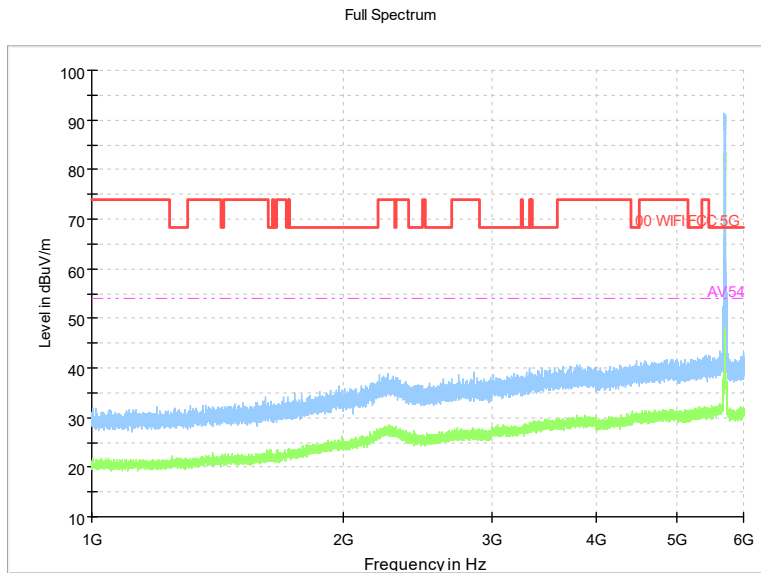

Full Spectrum

Frequency Range: 6GHz -18GHz
Detector: Av mode and PK mode
Test Mode: 802.11ax(HE20)

Full Spectrum

Preview Result 2-AVG Preview Result 1-PK+
00 WIFI FCC 5G AV54

Comment

Frequency Range: 18GHz -40GHz
Detector: Av mode and PK mode
Test Mode: 802.11ax(HE20)

Carrier frequency (MHz): 5700
Channel No.:140

Frequency Range: 30MHz -1GHz
Detector: QP mode
Modulation type: 802.11a

Frequency Range: 1GHz -6GHz
Detector: Av mode and PK mode
Modulation type: 802.11a

Full Spectrum