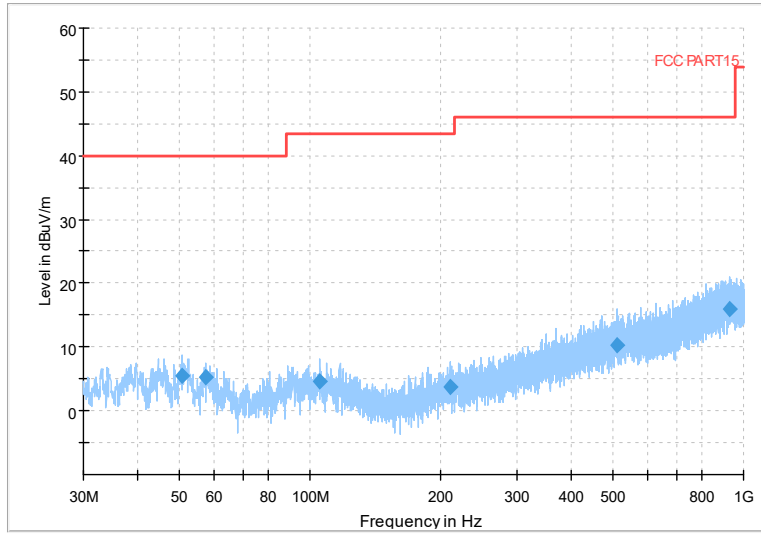

Preview Result 2-AVG Preview Result 1-PK+
00 WIFI FCC 5G AV54

Comment

Frequency Range: 18GHz -40GHz
Detector: Av mode and PK mode
Modulation type: 802.11n(HT40)

Full Spectrum

Frequency Range: 30MHz -1GHz
Detector: QP mode
Test Mode: 802.11ac(VHT40)

Full Spectrum

Frequency Range: 1GHz -6GHz
Detector: Av mode and PK mode
Test Mode: 802.11ac(VHT40)

Full Spectrum

Frequency Range: 6GHz -18GHz
Detector: Av mode and PK mode
Test Mode: 802.11ac(VHT40)

Full Spectrum

Preview Result 2-AVG Preview Result 1-PK+
00 WIFI FCC 5G AV54

Comment

Frequency Range: 18GHz -40GHz
Detector: Av mode and PK mode
Test Mode: 802.11ac(VHT40)

Full Spectrum

Frequency Range: 30MHz -1GHz
Detector: QP mode
Test Mode: 802.11ax(HE40)