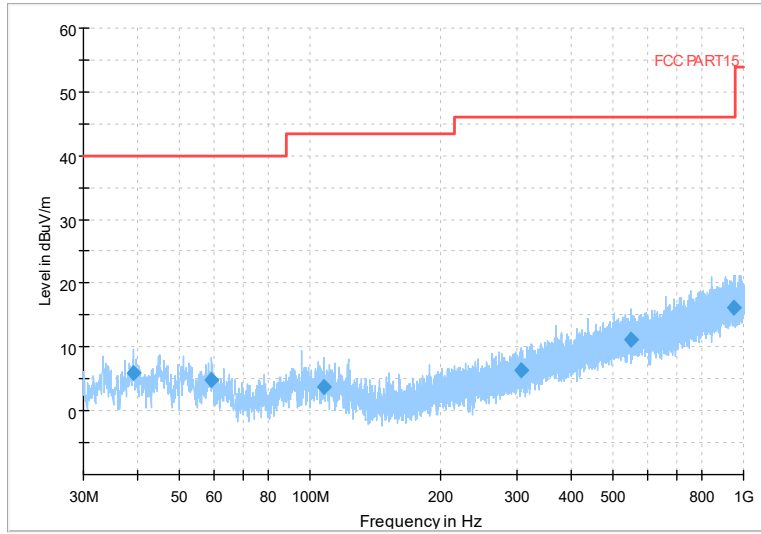

Carrier frequency (MHz): 5700
Channel No.:140

Frequency Range: 30MHz -1GHz
Detector: QP mode
Modulation type: 802.11a

Frequency Range: 1GHz -6GHz
Detector: Av mode and PK mode
Modulation type: 802.11a

Full Spectrum

Frequency Range: 6GHz -18GHz
Detector: Av mode and PK mode
Modulation type: 802.11a

Full Spectrum

Preview Result 2-AVG Preview Result 1-PK+
00 WIFI FCC 5G AV54

Comment

Frequency Range: 18GHz -40GHz
Detector: Av mode and PK mode
Modulation type: 802.11a

Full Spectrum

Frequency Range: 30MHz -1GHz
Detector: QP mode
Modulation type: 802.11n(HT20)

Full Spectrum

Frequency Range: 1GHz -6GHz
Detector: Av mode and PK mode
Modulation type: 802.11n(HT20)

Full Spectrum