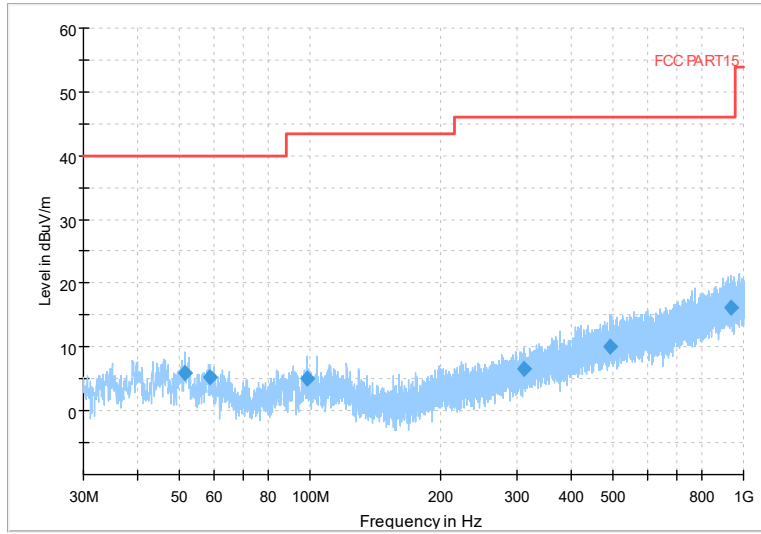

Full Spectrum

Frequency Range: 30MHz -1GHz
Detector: QP mode
Modulation type: 802.11n(HT20)