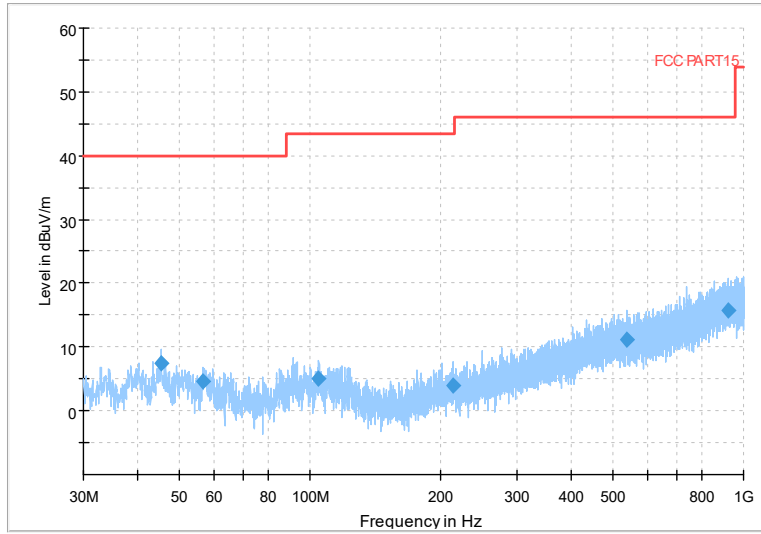

Full Spectrum

Frequency Range: 30MHz -1GHz
Detector: QP mode
Test Mode: 802.11ax(HE20)