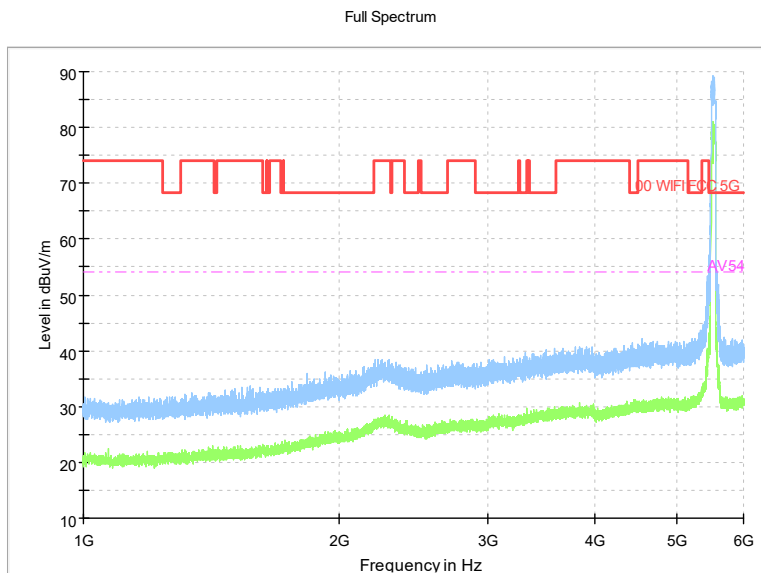

Preview Result 2-AVG Preview Result 1-PK+
00 WIFI FCC 5G AV54

Comment

Frequency Range: 18GHz -40GHz
Detector: Av mode and PK mode
Test Mode: 802.11ax(HE40)

Carrier frequency (MHz): 5530
Channel No.:106

Frequency Range: 30MHz -1GHz
Detector: QP mode
Test Mode: 802.11ac(VHT80)

Frequency Range: 1GHz -6GHz
Detector: Av mode and PK mode
Test Mode: 802.11ac(VHT80)

Full Spectrum

Frequency Range: 6GHz -18GHz
Detector: Av mode and PK mode
Test Mode: 802.11ac(VHT80)

Full Spectrum

Preview Result 2-AVG Preview Result 1-PK+
00 WIFI FCC 5G AV54