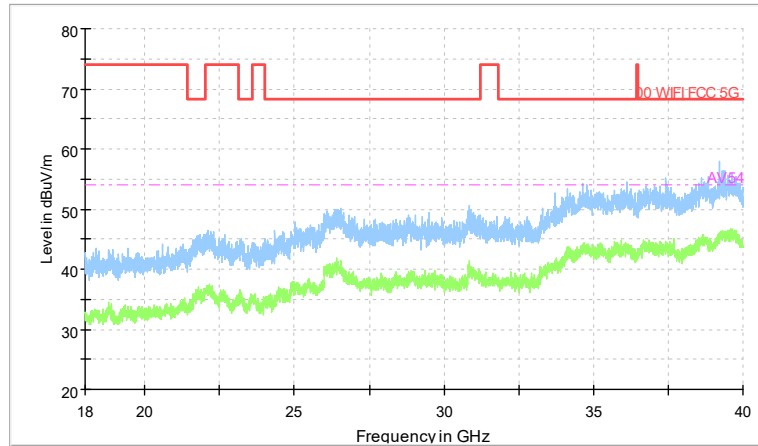

Preview Result 2-AVG 00 WIFI FCC 5G
Preview Result 1-PK+ AV54

Comment

Frequency Range: 18GHz -40GHz
Detector: Av mode and PK mode
Modulation type: 802.11n(HT40)

Full Spectrum

Frequency Range: 30MHz -1GHz
Detector: QP mode
Test Mode: 802.11ac(VHT40)

Full Spectrum

Frequency Range: 1GHz -6GHz
Detector: Av mode and PK mode
Test Mode: 802.11ac(VHT40)

Full Spectrum

Frequency Range: 6GHz -18GHz
Detector: Av mode and PK mode
Test Mode: 802.11ac(VHT40)

Full Spectrum

Preview Result 2-AVG Preview Result 1-PK+
00 WIFI FCC 5G AV54

Comment

Frequency Range: 18GHz -40GHz
Detector: Av mode and PK mode
Test Mode: 802.11ac(VHT40)

Full Spectrum

Frequency Range: 30MHz -1GHz
Detector: QP mode
Test Mode: 802.11ax(HE40)