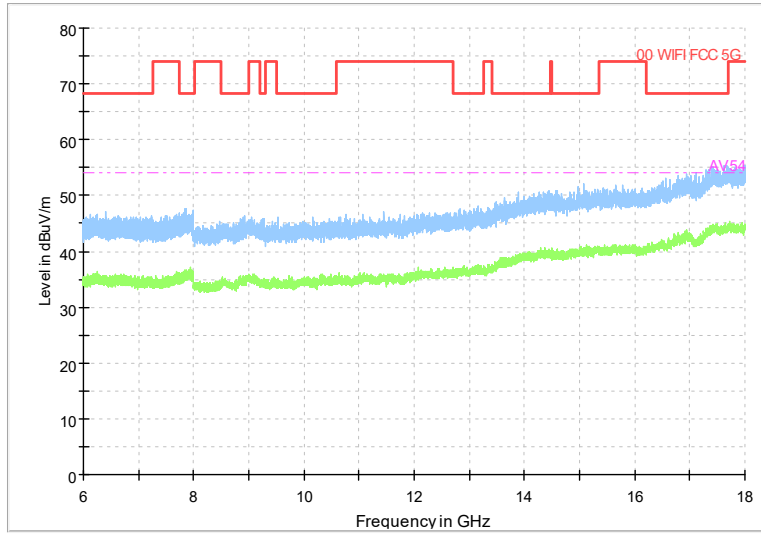

Full Spectrum

Frequency Range: 1GHz -6GHz
Detector: Av mode and PK mode
Test Mode: 802.11ac(VHT40)

Full Spectrum

Frequency Range: 6GHz -18GHz
Detector: Av mode and PK mode
Test Mode: 802.11ac(VHT40)

Full Spectrum

Preview Result 2-AVG Preview Result 1-PK+
00 WIFI FCC 5G AV54

Comment

Frequency Range: 18GHz -40GHz
Detector: Av mode and PK mode
Test Mode: 802.11ac(VHT40)

Full Spectrum

Frequency Range: 30MHz -1GHz
Detector: QP mode
Test Mode: 802.11ax(HE40)

Full Spectrum

Frequency Range: 1GHz -6GHz
Detector: Av mode and PK mode
Test Mode: 802.11ax(HE40)

Full Spectrum

Frequency Range: 6GHz -18GHz
Detector: Av mode and PK mode
Test Mode: 802.11ax(HE40)

Full Spectrum