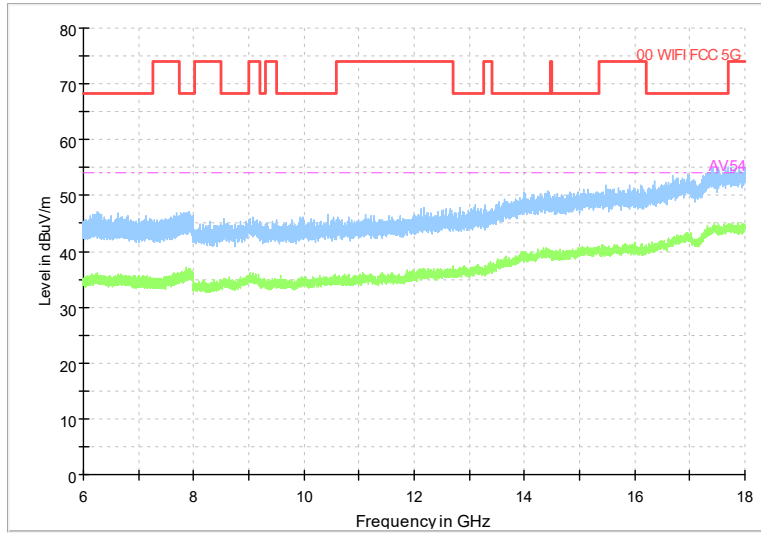

Full Spectrum

Frequency Range: 1GHz -6GHz
Detector: Av mode and PK mode
Test Mode: 802.11ac(VHT40)

Full Spectrum

Frequency Range: 6GHz -18GHz
Detector: Av mode and PK mode
Test Mode: 802.11ac(VHT40)

Full Spectrum

Preview Result 2-AVG Preview Result 1-PK+
00 WIFI FCC 5G AV54

Comment

Frequency Range: 18GHz -40GHz
Detector: Av mode and PK mode
Test Mode: 802.11ac(VHT40)

Full Spectrum

Frequency Range: 30MHz -1GHz
Detector: QP mode
Test Mode: 802.11ax(HE40)

Full Spectrum

Frequency Range: 1GHz -6GHz
Detector: Av mode and PK mode
Test Mode: 802.11ax(HE40)

Full Spectrum

Frequency Range: 6GHz -18GHz
Detector: Av mode and PK mode
Test Mode: 802.11ax(HE40)

Full Spectrum