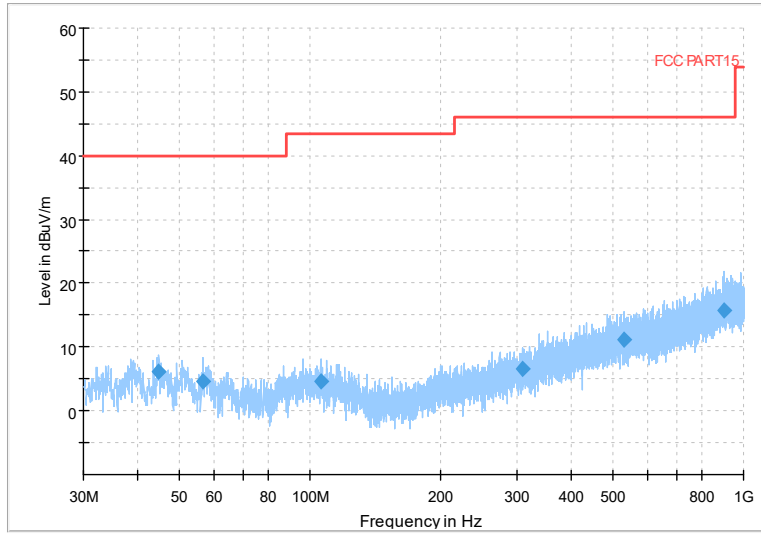

Full Spectrum

Preview Result 2-AVG Preview Result 1-PK+
00 WIFI FCC 5G AV54

Comment

Frequency Range: 18GHz -40GHz
Detector: Av mode and PK mode
Modulation type: 802.11a

Full Spectrum

Frequency Range: 30MHz -1GHz
Detector: QP mode
Modulation type: 802.11n(HT20)

Full Spectrum

Frequency Range: 1GHz -6GHz
Detector: Av mode and PK mode
Modulation type: 802.11n(HT20)

Full Spectrum

Frequency Range: 6GHz -18GHz
Detector: Av mode and PK mode
Modulation type: 802.11n(HT20)