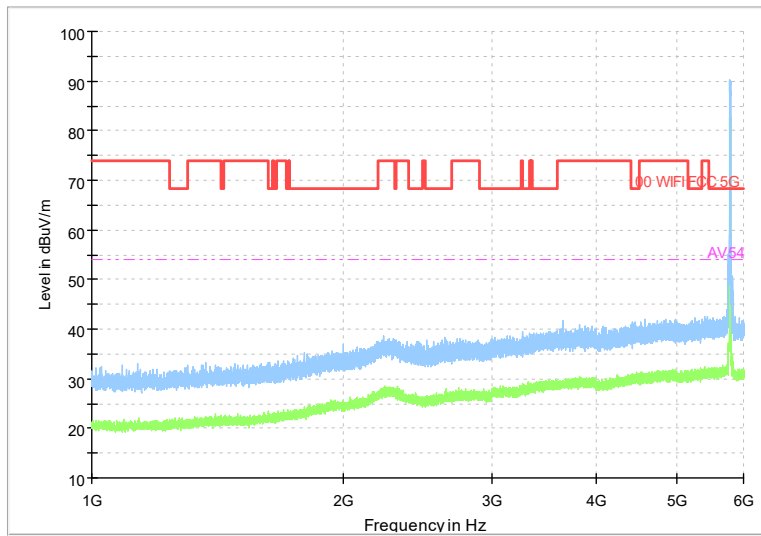

Carrier frequency (MHz): 5785
Channel No.:157

Frequency Range: 30MHz -1GHz
Detector: QP mode
Modulation type: 802.11a

Frequency Range: 1GHz -6GHz
Detector: Av mode and PK mode
Modulation type: 802.11a

Full Spectrum

Frequency Range: 6GHz -18GHz
Detector: Av mode and PK mode
Modulation type: 802.11a

Full Spectrum

Preview Result 2-AVG Preview Result 1-PK+
00 WIFI FCC 5G AV54

Comment

Frequency Range: 18GHz -40GHz
Detector: Av mode and PK mode
Modulation type: 802.11a

Full Spectrum

Frequency Range: 30MHz -1GHz
Detector: QP mode
Modulation type: 802.11n(HT20)

Full Spectrum

Frequency Range: 1GHz -6GHz
Detector: Av mode and PK mode
Modulation type: 802.11n(HT20)

Full Spectrum