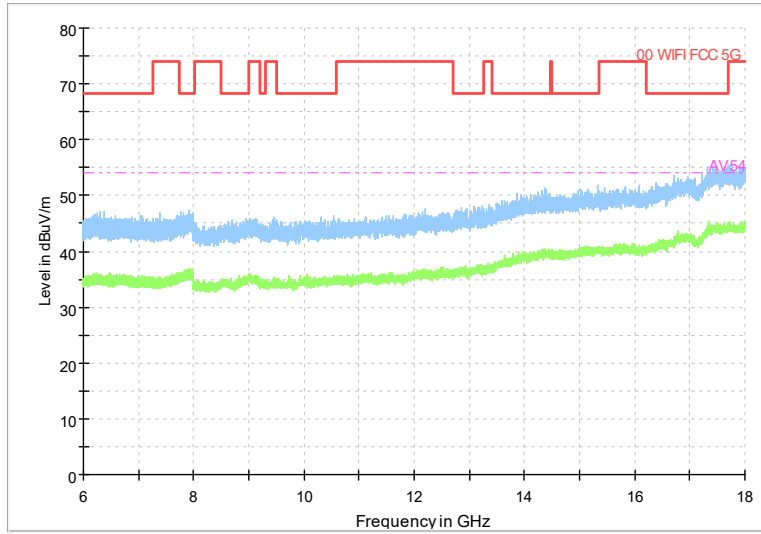

Full Spectrum

Frequency Range: 1GHz -6GHz
Detector: Av mode and PK mode
Test Mode: 802.11ax(HE40)

Full Spectrum

Frequency Range: 6GHz -18GHz
Detector: Av mode and PK mode
Test Mode: 802.11ax(HE40)

Full Spectrum

Preview Result 2-AVG Preview Result 1-PK+
00 WIFI FCC 5G AV54

Comment

Frequency Range: 18GHz -40GHz
Detector: Av mode and PK mode
Test Mode: 802.11ax(HE40)

Carrier frequency (MHz): 5530
Channel No.:106

Frequency Range: 30MHz -1GHz
Detector: QP mode
Test Mode: 802.11ac(VHT80)

Frequency Range: 1GHz -6GHz
Detector: Av mode and PK mode
Test Mode: 802.11ac(VHT80)

Full Spectrum

Frequency Range: 6GHz -18GHz
Detector: Av mode and PK mode
Test Mode: 802.11ac(VHT80)

Full Spectrum

Preview Result 2-AVG Preview Result 1-PK+
00 WIFI FCC 5G AV54