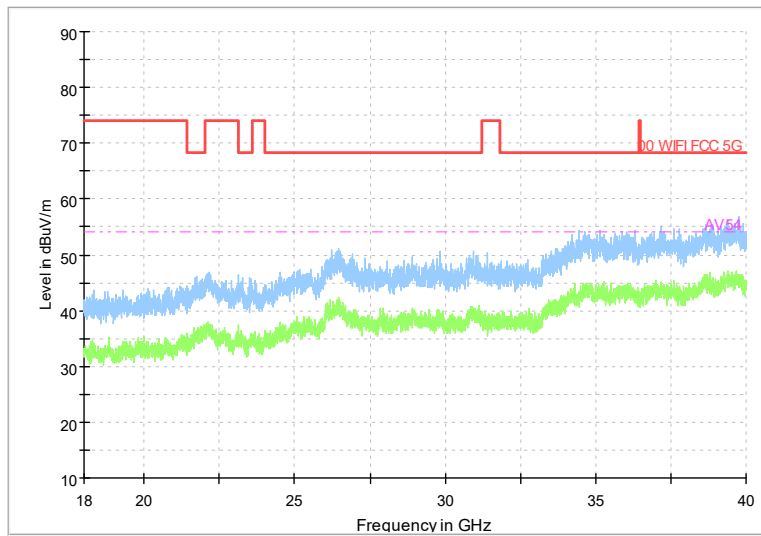

Full Spectrum

Preview Result 2-AVG Preview Result 1-PK+
00 WIFI FCC 5G AV54

Comment

Frequency Range: 18GHz -40GHz
Detector: Av mode and PK mode
Test Mode: 802.11ax(HE80)

Carrier frequency (MHz): 5690
Channel No.:138

Frequency Range: 30MHz -1GHz
Detector: QP mode
Test Mode: 802.11ac(VHT80)

Frequency Range: 1GHz -6GHz
Detector: Av mode and PK mode
Test Mode: 802.11ac(VHT80)

Full Spectrum

Frequency Range: 6GHz -18GHz
Detector: Av mode and PK mode
Test Mode: 802.11ac(VHT80)

Full Spectrum

Frequency Range: 18GHz -40GHz
Detector: Av mode and PK mode
Test Mode: 802.11ac(VHT80)

Full Spectrum

Frequency Range: 30MHz -1GHz
Detector: QP mode
Test Mode: 802.11ax(HE80)

Full Spectrum

Frequency Range: 1GHz -6GHz
Detector: Av mode and PK mode
Test Mode: 802.11ax(HE80)