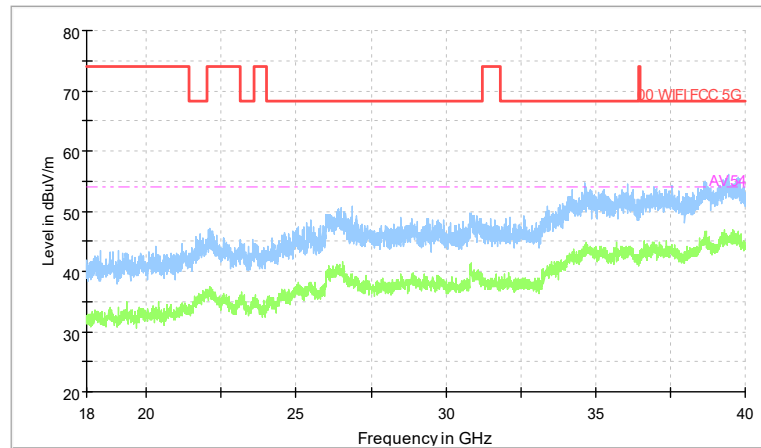

Preview Result 2-AVG Preview Result 1-PK+
00 WIFI FCC 5G AV54

Comment

Frequency Range: 18GHz -40GHz
Detector: Av mode and PK mode
Modulation type: 802.11n(HT40)

Full Spectrum

Frequency Range: 30MHz -1GHz
Detector: QP mode
Test Mode: 802.11ac(VHT40)

Full Spectrum

Frequency Range: 1GHz -6GHz
Detector: Av mode and PK mode
Test Mode: 802.11ac(VHT40)

Full Spectrum

Frequency Range: 6GHz -18GHz
Detector: Av mode and PK mode
Test Mode: 802.11ac(VHT40)

Full Spectrum

Preview Result 2-AVG Preview Result 1-PK+
00 WIFI FCC 5G AV54

Comment

Frequency Range: 18GHz -40GHz
Detector: Av mode and PK mode
Test Mode: 802.11ac(VHT40)

Full Spectrum

Frequency Range: 30MHz -1GHz
Detector: QP mode
Test Mode: 802.11ax(HE40)