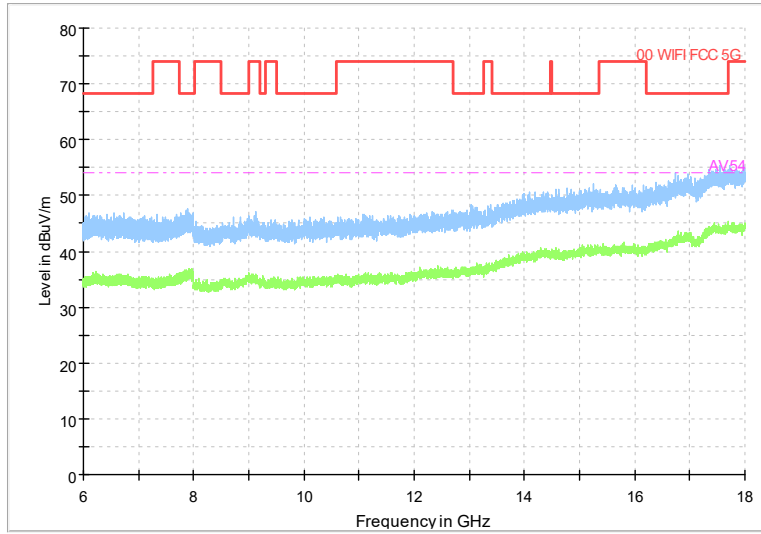

Frequency Range: 1GHz -6GHz
Detector: Av mode and PK mode
Test Mode: 802.11ac(VHT20)

Full Spectrum

Frequency Range: 6GHz -18GHz
Detector: Av mode and PK mode
Test Mode: 802.11ac(VHT20)

Full Spectrum

Preview Result 2-AVG Preview Result 1-PK+
00 WIFI FCC 5G AV54

Comment

Frequency Range: 18GHz -40GHz
Detector: Av mode and PK mode
Test Mode: 802.11ac(VHT20)

Full Spectrum

Frequency Range: 30MHz -1GHz
Detector: QP mode
Test Mode: 802.11ax(HE20)

Full Spectrum

Frequency Range: 1GHz -6GHz
Detector: Av mode and PK mode
Test Mode: 802.11ax(HE20)

Full Spectrum

Frequency Range: 6GHz -18GHz
Detector: Av mode and PK mode
Test Mode: 802.11ax(HE20)

Full Spectrum

Preview Result 2-AVG Preview Result 1-PK+
00 WIFI FCC 5G AV54

Comment

Frequency Range: 18GHz -40GHz
Detector: Av mode and PK mode
Test Mode: 802.11ax(HE20)