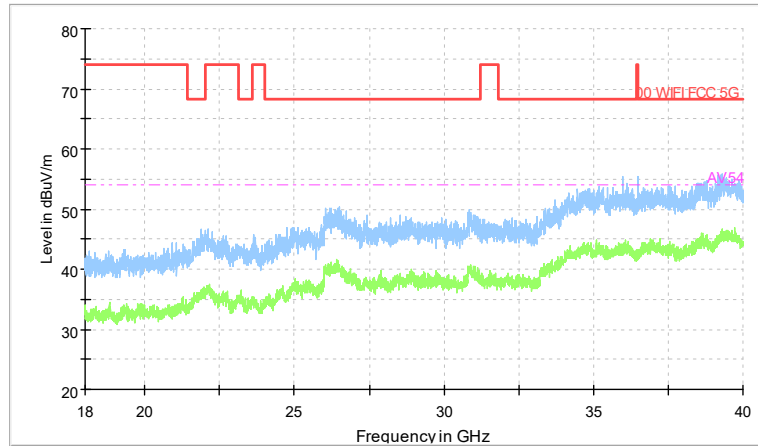

Full Spectrum

Frequency Range: 6GHz -18GHz
Detector: Av mode and PK mode
Test Mode: 802.11ax(HE80)

Full Spectrum

Preview Result 2-AVG Preview Result 1-PK+
00 WIFI FCC 5G AV54

Comment

Frequency Range: 18GHz -40GHz
Detector: Av mode and PK mode
Test Mode: 802.11ax(HE80)

Carrier frequency (MHz): 5610
Channel No.:122

Frequency Range: 30MHz -1GHz
Detector: QP mode
Test Mode: 802.11ac(VHT80)

Frequency Range: 1GHz -6GHz
Detector: Av mode and PK mode
Test Mode: 802.11ac(VHT80)

Full Spectrum

Frequency Range: 6GHz -18GHz
Detector: Av mode and PK mode
Test Mode: 802.11ac(VHT80)

Full Spectrum

Preview Result 2-AVG Preview Result 1-PK+
00 WIFI FCC 5G AV54

Comment

Frequency Range: 18GHz -40GHz
Detector: Av mode and PK mode
Test Mode: 802.11ac(VHT80)