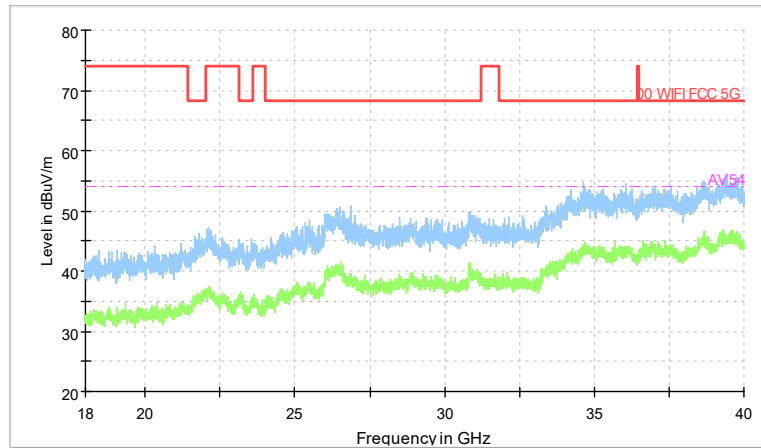

Preview Result 2-AVG Preview Result 1-PK+
00 WIFI FCC 5G AV54

Comment

Frequency Range: 18GHz -40GHz
Detector: Av mode and PK mode
Test Mode: 802.11ac(VHT40)

Full Spectrum

Frequency Range: 30MHz -1GHz
Detector: QP mode
Test Mode: 802.11ax(HE40)

Full Spectrum

Frequency Range: 1GHz -6GHz
Detector: Av mode and PK mode
Test Mode: 802.11ax(HE40)

Full Spectrum

Frequency Range: 6GHz -18GHz
Detector: Av mode and PK mode
Test Mode: 802.11ax(HE40)

Full Spectrum

Preview Result 2-AVG Preview Result 1-PK+
00 WIFI FCC 5G AV54

Comment

Frequency Range: 18GHz -40GHz
Detector: Av mode and PK mode
Test Mode: 802.11ax(HE40)

Carrier frequency (MHz): 5710
Channel No.:142

Frequency Range: 30MHz -1GHz
Detector: QP mode
Modulation type: 802.11n(HT40)