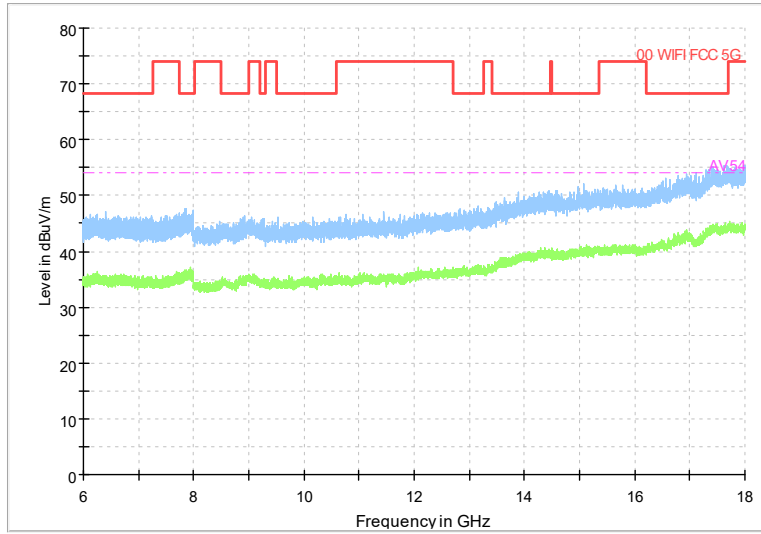

Frequency Range: 1GHz -6GHz
Detector: Av mode and PK mode
Modulation type: 802.11n(HT40)

Full Spectrum

Frequency Range: 6GHz -18GHz
Detector: Av mode and PK mode
Modulation type: 802.11n(HT40)

Full Spectrum

Preview Result 2-AVG Preview Result 1-PK+
00 WIFI FCC 5G AV54

Comment

Frequency Range: 18GHz -40GHz
Detector: Av mode and PK mode
Modulation type: 802.11n(HT40)

Full Spectrum

Frequency Range: 30MHz -1GHz
Detector: QP mode
Test Mode: 802.11ac(VHT40)

Full Spectrum

Frequency Range: 1GHz -6GHz
Detector: Av mode and PK mode
Test Mode: 802.11ac(VHT40)

Full Spectrum

Frequency Range: 6GHz -18GHz
Detector: Av mode and PK mode
Test Mode: 802.11ac(VHT40)

Full Spectrum