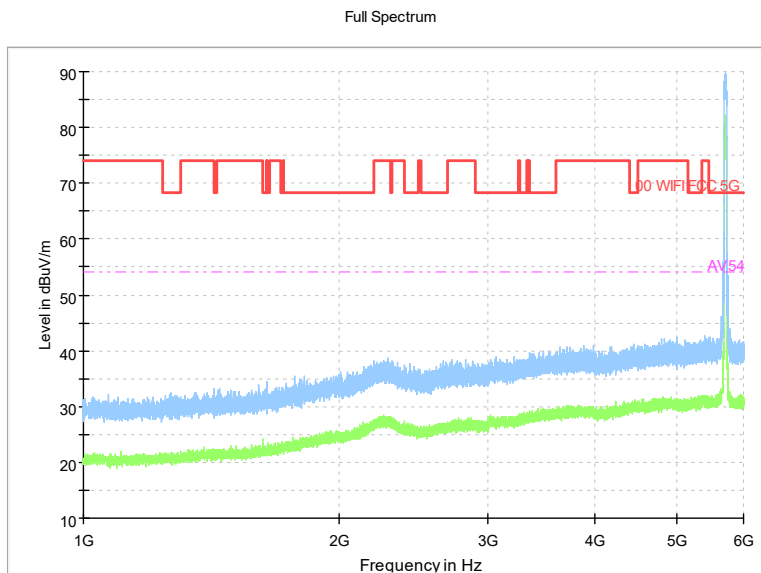

Preview Result 2-AVG Preview Result 1-PK+
00 WIFI FCC 5G AV54

Comment

Frequency Range: 18GHz -40GHz
Detector: Av mode and PK mode
Test Mode: 802.11ax(HE40)

Carrier frequency (MHz): 5710
Channel No.:142

Frequency Range: 30MHz -1GHz
Detector: QP mode
Modulation type: 802.11n(HT40)

Frequency Range: 1GHz -6GHz
Detector: Av mode and PK mode
Modulation type: 802.11n(HT40)

Full Spectrum

Frequency Range: 6GHz -18GHz
Detector: Av mode and PK mode
Modulation type: 802.11n(HT40)

Full Spectrum