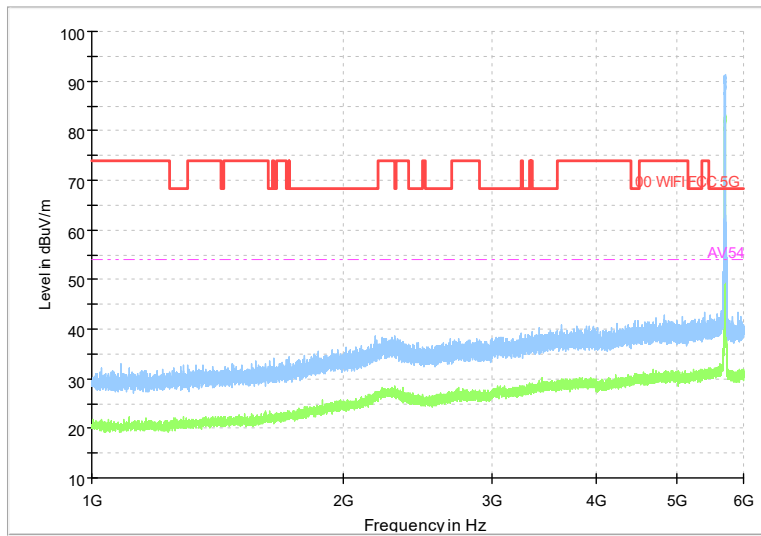

Carrier frequency (MHz): 5700
Channel No.:140

Frequency Range: 30MHz -1GHz
Detector: QP mode
Modulation type: 802.11a

Frequency Range: 1GHz -6GHz
Detector: Av mode and PK mode
Modulation type: 802.11a

Full Spectrum

Frequency Range: 6GHz -18GHz
Detector: Av mode and PK mode
Modulation type: 802.11a

Full Spectrum

Preview Result 2-AVG Preview Result 1-PK+
00 WIFI FCC 5G AV54

Comment

Frequency Range: 18GHz -40GHz
Detector: Av mode and PK mode
Modulation type: 802.11a

Full Spectrum

Frequency Range: 30MHz -1GHz
Detector: QP mode
Modulation type: 802.11n(HT20)

Full Spectrum

Frequency Range: 1GHz -6GHz
Detector: Av mode and PK mode
Modulation type: 802.11n(HT20)

Full Spectrum