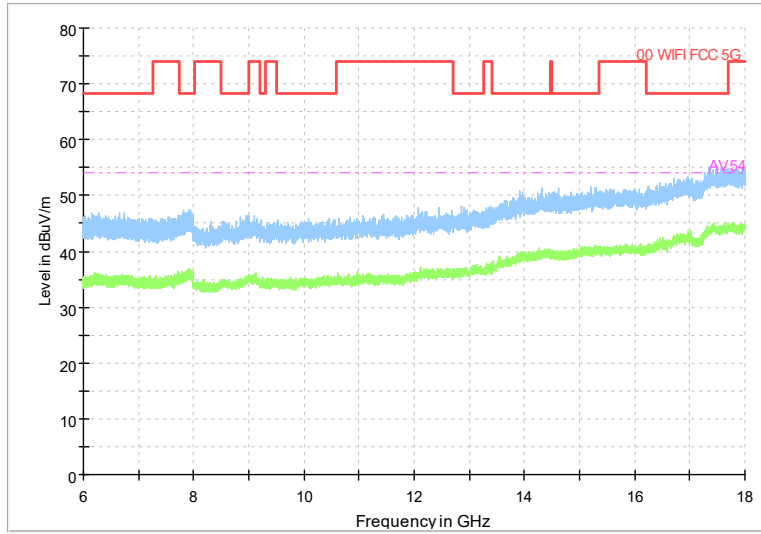

Full Spectrum

Frequency Range: 1GHz -6GHz
Detector: Av mode and PK mode
Test Mode: 802.11ac(VHT40)

Full Spectrum

Frequency Range: 6GHz -18GHz
Detector: Av mode and PK mode
Test Mode: 802.11ac(VHT40)

Full Spectrum

Preview Result 2-AVG Preview Result 1-PK+
00 WIFI FCC 5G AV54

Comment

Frequency Range: 18GHz -40GHz
Detector: Av mode and PK mode
Test Mode: 802.11ac(VHT40)

Full Spectrum

Frequency Range: 30MHz -1GHz
Detector: QP mode
Test Mode: 802.11ax(HE40)

Full Spectrum

Frequency Range: 1GHz -6GHz
Detector: Av mode and PK mode
Test Mode: 802.11ax(HE40)

Full Spectrum

Frequency Range: 6GHz -18GHz
Detector: Av mode and PK mode
Test Mode: 802.11ax(HE40)

Full Spectrum