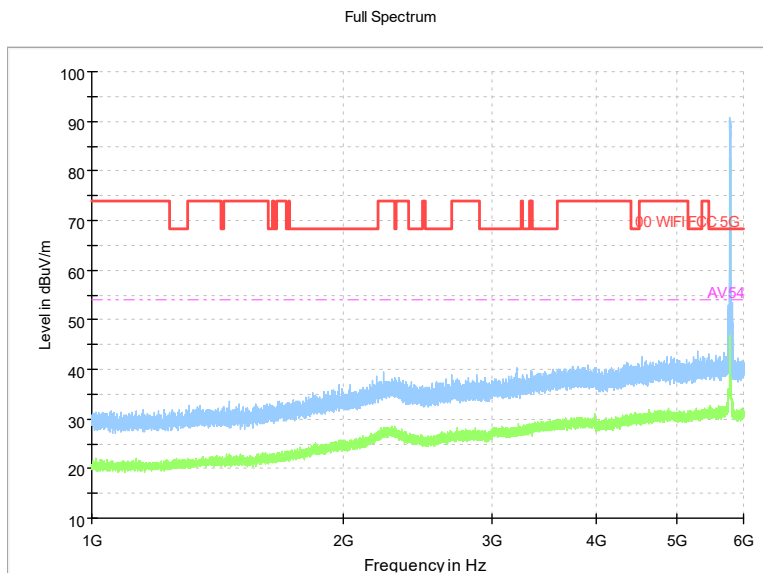

Frequency Range: 6GHz -18GHz
Detector: Av mode and PK mode
Modulation type: 802.11a

Full Spectrum

Preview Result 2-AVG Preview Result 1-PK+
00 WIFI FCC 5G AV54

Comment

Frequency Range: 18GHz -40GHz
Detector: Av mode and PK mode
Modulation type: 802.11a

Full Spectrum

Frequency Range: 30MHz -1GHz
Detector: QP mode
Modulation type: 802.11n(HT20)

Full Spectrum

Frequency Range: 1GHz -6GHz
Detector: Av mode and PK mode
Modulation type: 802.11n(HT20)

Full Spectrum

Frequency Range: 6GHz -18GHz
Detector: Av mode and PK mode
Modulation type: 802.11n(HT20)

Full Spectrum

Preview Result 2-AVG
00 WIFI FCC 5G
Preview Result 1-PK+
AV54

Comment

Frequency Range: 18GHz -40GHz
Detector: Av mode and PK mode
Modulation type: 802.11n(HT20)

Frequency Range: 30MHz -1GHz
Detector: QP mode
Test Mode: 802.11ac(VHT20)

Frequency Range: 1GHz -6GHz
Detector: Av mode and PK mode
Test Mode: 802.11ac(VHT20)

Full Spectrum

Frequency Range: 6GHz -18GHz
Detector: Av mode and PK mode
Test Mode: 802.11ac(VHT20)