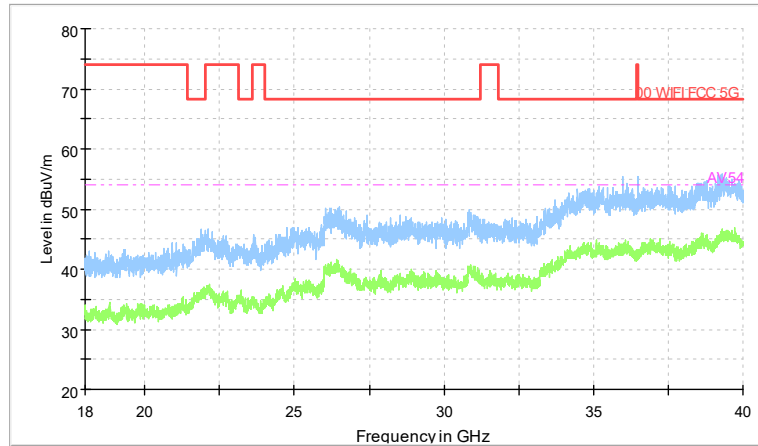

Full Spectrum

Preview Result 2-AVG   Preview Result 1-PK+
00 WIFI FCC 5G   AV54

Comment

Frequency Range: 18GHz -40GHz
Detector: Av mode and PK mode
Modulation type: 802.11n(HT40)