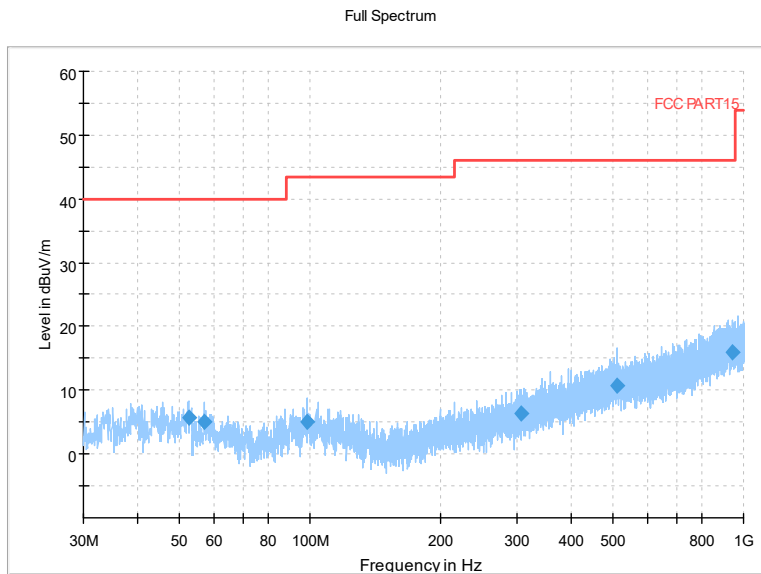

Full Spectrum

Frequency Range: 18GHz -40GHz
Detector: Av mode and PK mode
Test Mode: 802.11ac(VHT80)

Full Spectrum

Frequency Range: 30MHz -1GHz
Detector: QP mode
Test Mode: 802.11ax(HE80)

Full Spectrum

Frequency Range: 1GHz -6GHz
Detector: Av mode and PK mode
Test Mode: 802.11ax(HE80)

Full Spectrum

Frequency Range: 6GHz -18GHz
Detector: Av mode and PK mode
Test Mode: 802.11ax(HE80)

Full Spectrum

Frequency Range: 18GHz -40GHz
Detector: Av mode and PK mode
Test Mode: 802.11ax(HE80)

Carrier frequency (MHz): 5745
Channel No.:149