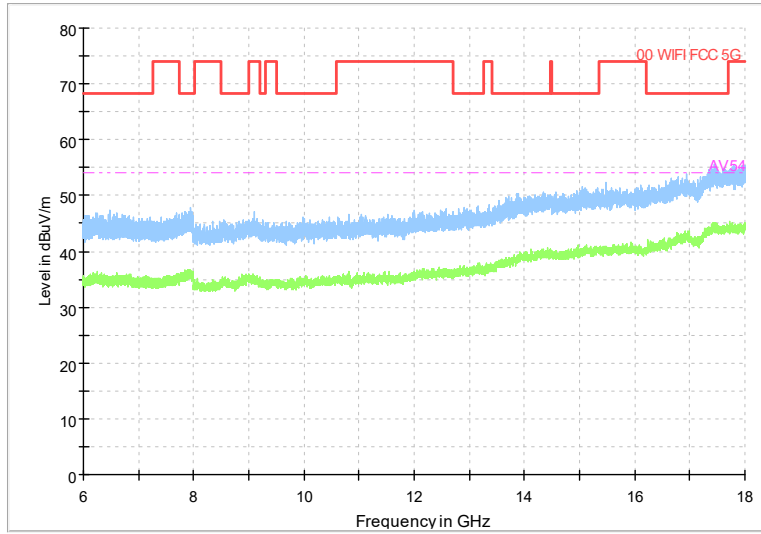

Full Spectrum

Frequency Range: 30MHz -1GHz
Detector: QP mode
Modulation type: 802.11n(HT20)

Full Spectrum

Frequency Range: 1GHz -6GHz
Detector: Av mode and PK mode
Modulation type: 802.11n(HT20)

Full Spectrum

Frequency Range: 6GHz -18GHz
Detector: Av mode and PK mode
Modulation type: 802.11n(HT20)

Full Spectrum

Preview Result 2-AVG
00 WIFI FCC 5G
Preview Result 1-PK+
AV54

Comment

Frequency Range: 18GHz -40GHz
Detector: Av mode and PK mode
Modulation type: 802.11n(HT20)

Frequency Range: 30MHz -1GHz
Detector: QP mode
Test Mode: 802.11ac(VHT20)

Frequency Range: 1GHz -6GHz
Detector: Av mode and PK mode
Test Mode: 802.11ac(VHT20)

Full Spectrum

Frequency Range: 6GHz -18GHz
Detector: Av mode and PK mode
Test Mode: 802.11ac(VHT20)