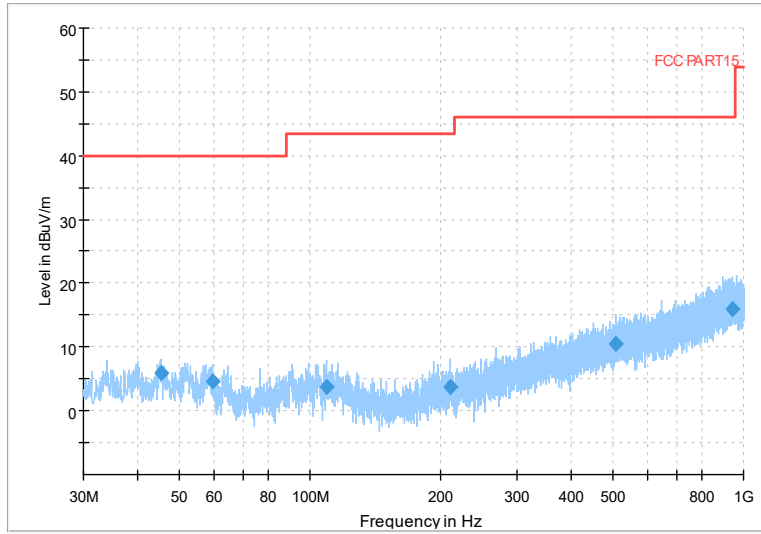

Full Spectrum

Preview Result 2-AVG Preview Result 1-PK+
00 WIFI FCC 5G AV54

Comment

Frequency Range: 18GHz -40GHz
Detector: Av mode and PK mode
Test Mode: 802.11ac(VHT20)

Full Spectrum

Frequency Range: 30MHz -1GHz
Detector: QP mode
Test Mode: 802.11ax(HE20)

Full Spectrum

Frequency Range: 1GHz -6GHz
Detector: Av mode and PK mode
Test Mode: 802.11ax(HE20)

Full Spectrum

Frequency Range: 6GHz -18GHz
Detector: Av mode and PK mode
Test Mode: 802.11ax(HE20)

Full Spectrum