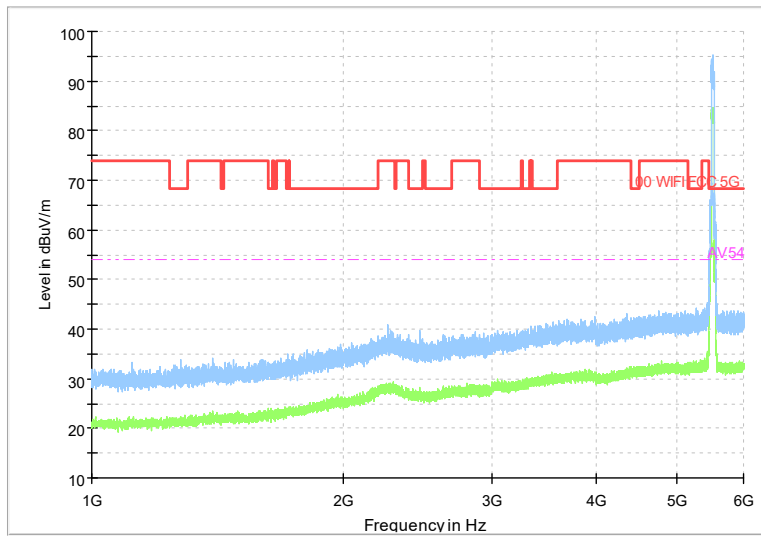

Full Spectrum

Frequency Range: 1GHz -6GHz
Detector: Av mode and PK mode
Test Mode: 802.11ac(VHT40)

Full Spectrum

Frequency Range: 6GHz -18GHz
Detector: Av mode and PK mode
Test Mode: 802.11ac(VHT40)

Full Spectrum

Preview Result 2-AVG Preview Result 1-PK+
00 WIFI FCC 5G AV54

Comment

Frequency Range: 18GHz -40GHz
Detector: Av mode and PK mode
Test Mode: 802.11ac(VHT40)

Full Spectrum

Frequency Range: 30MHz -1GHz
Detector: QP mode
Test Mode: 802.11ax(HE40)

Full Spectrum

Frequency Range: 1GHz -6GHz
Detector: Av mode and PK mode
Test Mode: 802.11ax(HE40)

Full Spectrum

Frequency Range: 6GHz -18GHz
Detector: Av mode and PK mode
Test Mode: 802.11ax(HE40)

Full Spectrum