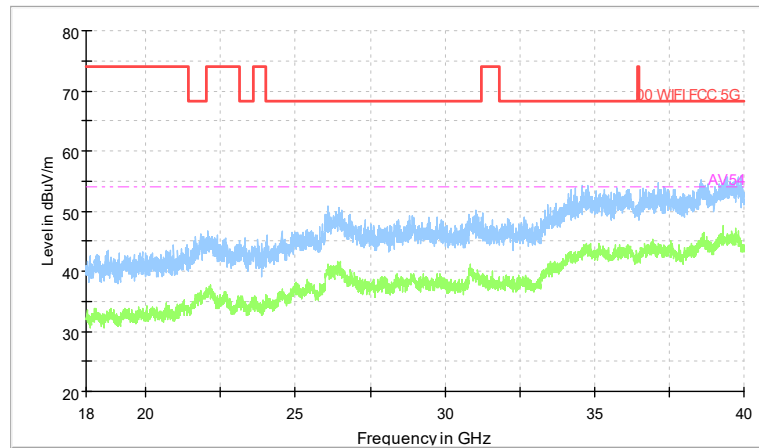

Frequency Range: 6GHz -18GHz
Detector: Av mode and PK mode
Modulation type: 802.11a

Full Spectrum

Preview Result 2-AVG Preview Result 1-PK+
00 WIFI FCC 5G AV54

Comment

Frequency Range: 18GHz -40GHz
Detector: Av mode and PK mode
Modulation type: 802.11a

Full Spectrum

Frequency Range: 30MHz -1GHz
Detector: QP mode
Modulation type: 802.11n(HT20)

Full Spectrum

Frequency Range: 1GHz -6GHz
Detector: Av mode and PK mode
Modulation type: 802.11n(HT20)

Full Spectrum

Frequency Range: 6GHz -18GHz
Detector: Av mode and PK mode
Modulation type: 802.11n(HT20)

Full Spectrum

Preview Result 2-AVG
00 WIFI FCC 5G
Preview Result 1-PK+
AV54

Comment

Frequency Range: 18GHz -40GHz
Detector: Av mode and PK mode
Modulation type: 802.11n(HT20)