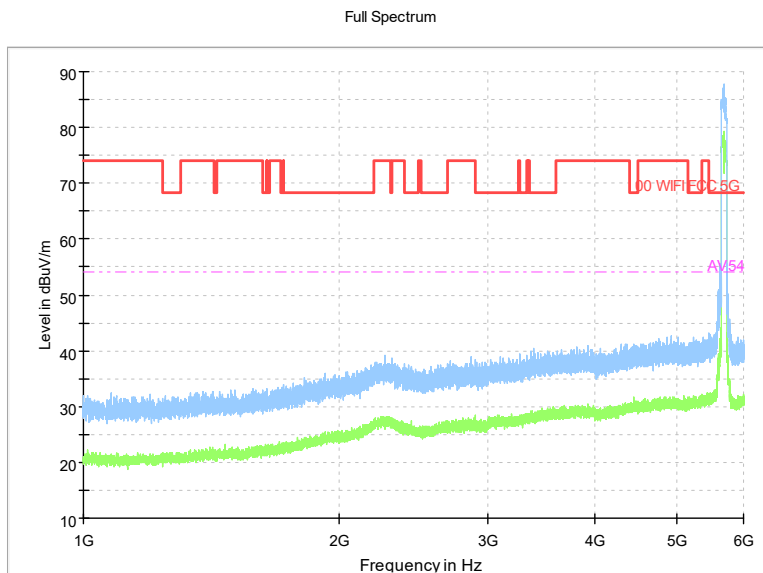

Full Spectrum

Frequency Range: 30MHz -1GHz
Detector: QP mode
Test Mode: 802.11ax(HE80)

Full Spectrum

Frequency Range: 1GHz -6GHz
Detector: Av mode and PK mode
Test Mode: 802.11ax(HE80)

Full Spectrum

Frequency Range: 6GHz -18GHz
Detector: Av mode and PK mode
Test Mode: 802.11ax(HE80)

Full Spectrum

Preview Result 2-AVG Preview Result 1-PK+
00 WIFI FCC 5G AV54

Comment

Frequency Range: 18GHz -40GHz
Detector: Av mode and PK mode
Test Mode: 802.11ax(HE80)

Carrier frequency (MHz): 5690
Channel No.:138

Frequency Range: 30MHz -1GHz
Detector: QP mode
Test Mode: 802.11ac(VHT80)

Frequency Range: 1GHz -6GHz
Detector: Av mode and PK mode
Test Mode: 802.11ac(VHT80)

Full Spectrum

Frequency Range: 6GHz -18GHz
Detector: Av mode and PK mode
Test Mode: 802.11ac(VHT80)