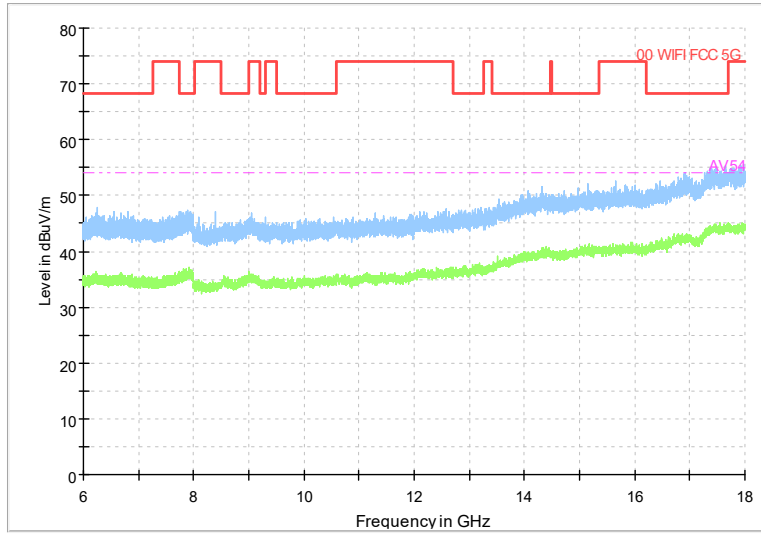

Full Spectrum

Frequency Range: 6GHz -18GHz
Detector: Av mode and PK mode
Test Mode: 802.11ax(HE20)

Full Spectrum

Preview Result 2-AVG Preview Result 1-PK+
00 WIFI FCC 5G AV54

Comment

Frequency Range: 18GHz -40GHz
Detector: Av mode and PK mode
Test Mode: 802.11ax(HE20)

Carrier frequency (MHz): 5785
Channel No.:157

Frequency Range: 30MHz -1GHz
Detector: QP mode
Modulation type: 802.11a

Frequency Range: 1GHz -6GHz
Detector: Av mode and PK mode
Modulation type: 802.11a

Full Spectrum

Frequency Range: 6GHz -18GHz
Detector: Av mode and PK mode
Modulation type: 802.11a

Full Spectrum

Preview Result 2-AVG Preview Result 1-PK+
00 WIFI FCC 5G AV54

Comment

Frequency Range: 18GHz -40GHz
Detector: Av mode and PK mode
Modulation type: 802.11a