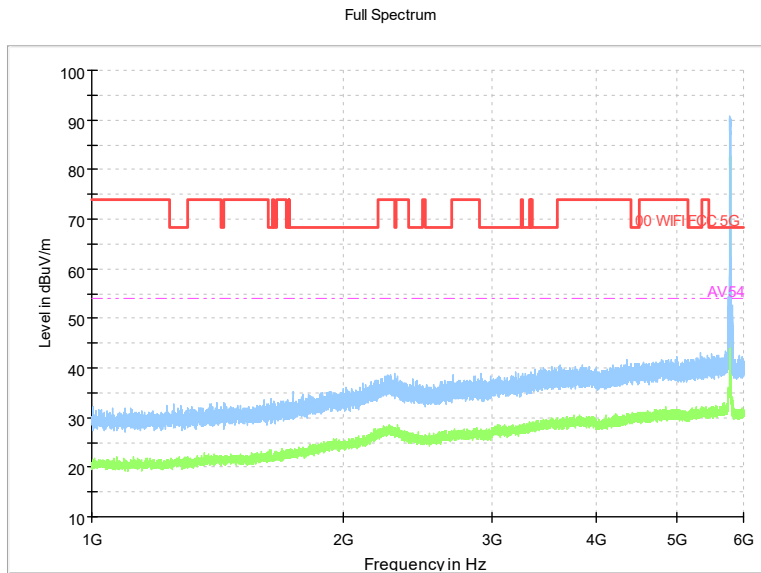

Full Spectrum

Frequency Range: 6GHz -18GHz
Detector: Av mode and PK mode
Test Mode: 802.11ax(HE20)

Full Spectrum

Preview Result 2-AVG Preview Result 1-PK+
00 WIFI FCC 5G AV54

Comment

Frequency Range: 18GHz -40GHz
Detector: Av mode and PK mode
Test Mode: 802.11ax(HE20)

Carrier frequency (MHz): 5785
Channel No.:157

Frequency Range: 30MHz -1GHz
Detector: QP mode
Modulation type: 802.11a

Frequency Range: 1GHz -6GHz
Detector: Av mode and PK mode
Modulation type: 802.11a

Full Spectrum