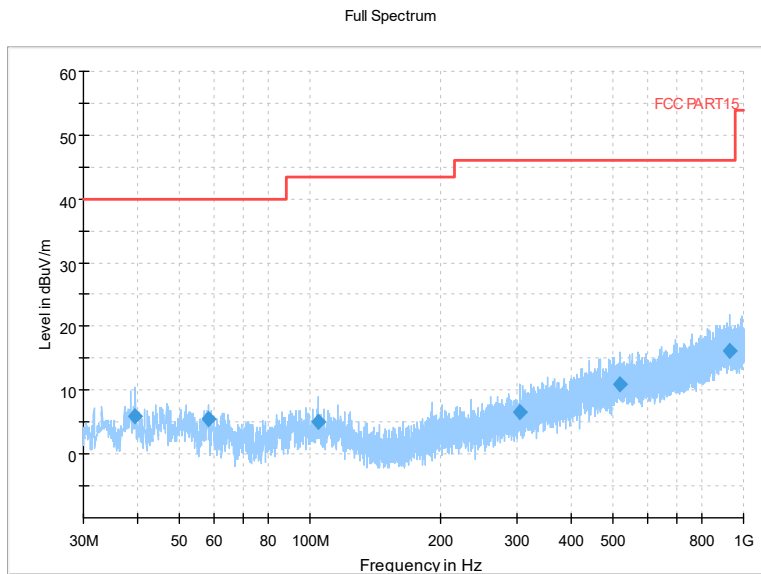

Carrier frequency (MHz): 5610
Channel No.:122

Frequency Range: 30MHz -1GHz
Detector: QP mode
Test Mode: 802.11ac(VHT80)