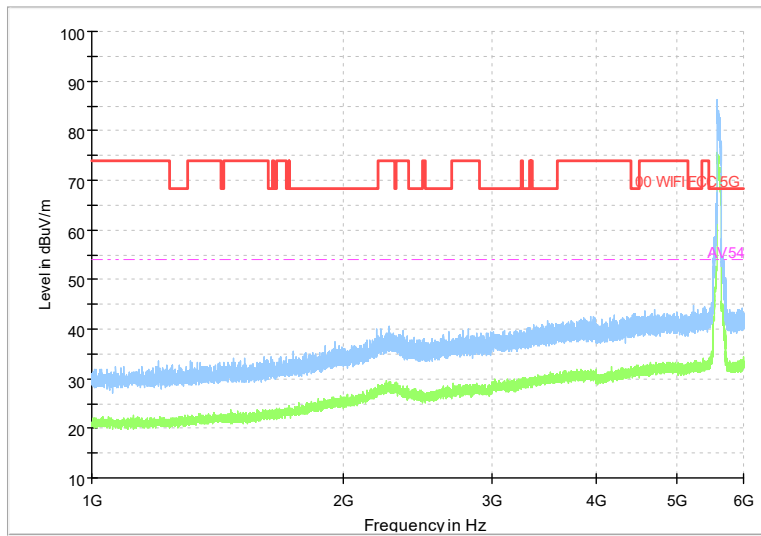

Carrier frequency (MHz): 5610
Channel No.:122

Frequency Range: 30MHz -1GHz
Detector: QP mode
Test Mode: 802.11ac(VHT80)

Frequency Range: 1GHz -6GHz
Detector: Av mode and PK mode
Test Mode: 802.11ac(VHT80)

Full Spectrum

Frequency Range: 6GHz -18GHz
Detector: Av mode and PK mode
Test Mode: 802.11ac(VHT80)

Full Spectrum

Preview Result 2-AVG Preview Result 1-PK+
00 WIFI FCC 5G AV54

Comment

Frequency Range: 18GHz -40GHz
Detector: Av mode and PK mode
Test Mode: 802.11ac(VHT80)

Full Spectrum

Frequency Range: 30MHz -1GHz
Detector: QP mode
Test Mode: 802.11ax(HE80)

Full Spectrum

Frequency Range: 1GHz -6GHz
Detector: Av mode and PK mode
Test Mode: 802.11ax(HE80)

Full Spectrum

Frequency Range: 6GHz -18GHz
Detector: Av mode and PK mode
Test Mode: 802.11ax(HE80)