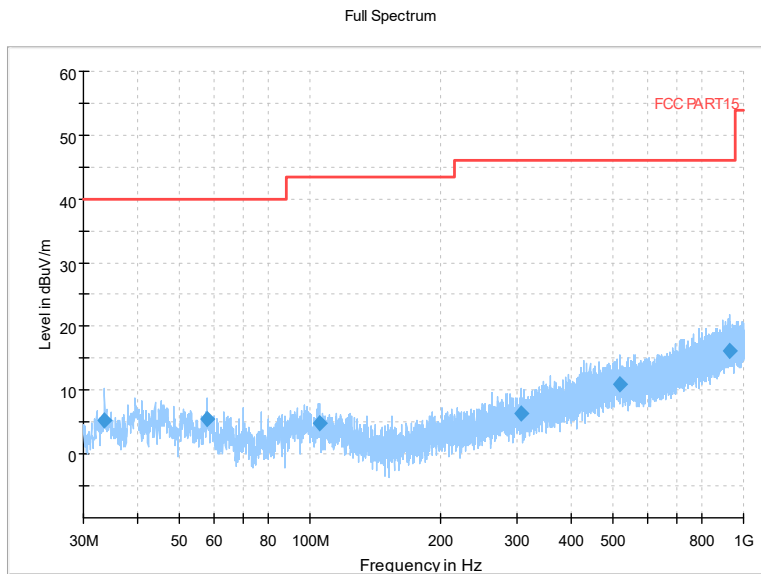

Carrier frequency (MHz): 5590
Channel No.:118

Frequency Range: 30MHz -1GHz
Detector: QP mode
Modulation type: 802.11n(HT40)