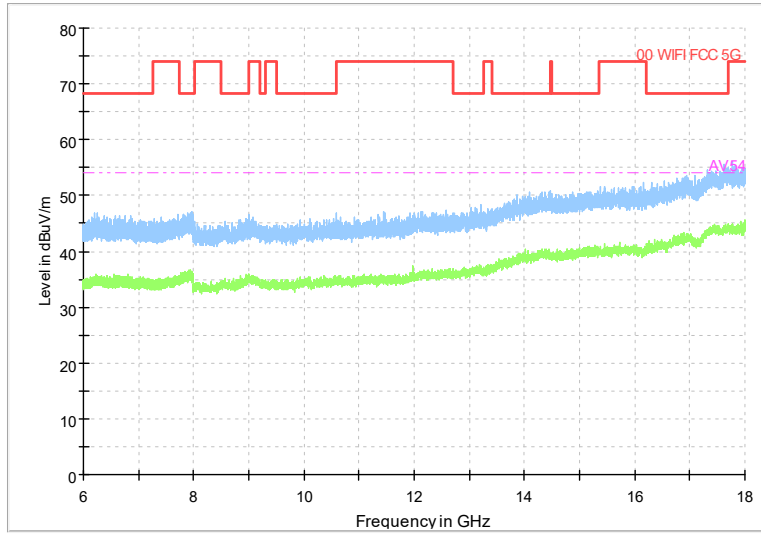

Full Spectrum

Frequency Range: 6GHz -18GHz
Detector: Av mode and PK mode
Test Mode: 802.11ax(HE20)

Full Spectrum

Preview Result 2-AVG Preview Result 1-PK+
00 WIFI FCC 5G AV54

Comment

Frequency Range: 18GHz -40GHz
Detector: Av mode and PK mode
Test Mode: 802.11ax(HE20)

Carrier frequency (MHz): 5700
Channel No.:140

Frequency Range: 30MHz -1GHz
Detector: QP mode
Modulation type: 802.11a

Frequency Range: 1GHz -6GHz
Detector: Av mode and PK mode
Modulation type: 802.11a

Full Spectrum

Frequency Range: 6GHz -18GHz
Detector: Av mode and PK mode
Modulation type: 802.11a

Full Spectrum

Preview Result 2-AVG Preview Result 1-PK+
00 WIFI FCC 5G AV54

Comment

Frequency Range: 18GHz -40GHz
Detector: Av mode and PK mode
Modulation type: 802.11a

Full Spectrum

Frequency Range: 30MHz -1GHz
Detector: QP mode
Modulation type: 802.11n(HT20)

Full Spectrum

Frequency Range: 1GHz -6GHz
Detector: Av mode and PK mode
Modulation type: 802.11n(HT20)

Full Spectrum