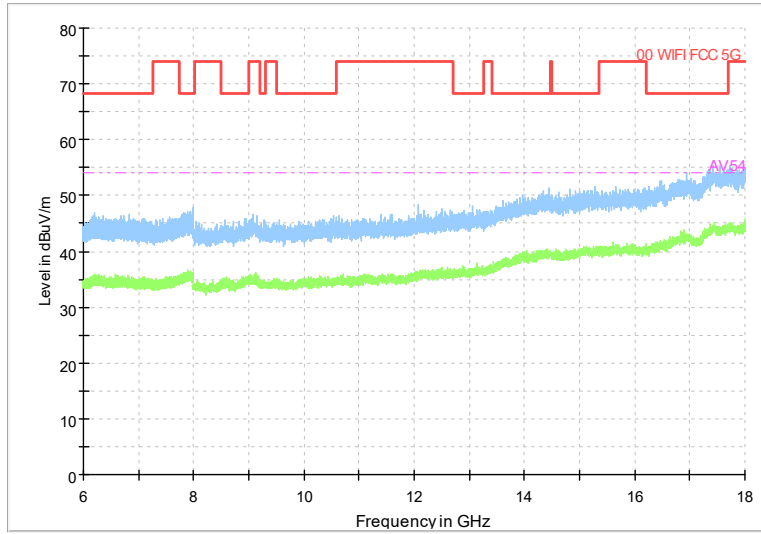

Frequency Range: 6GHz -18GHz
Detector: Av mode and PK mode
Modulation type: 802.11a

Full Spectrum

Preview Result 2-AVG Preview Result 1-PK+
00 WIFI FCC 5G AV54

Comment

Frequency Range: 18GHz -40GHz
Detector: Av mode and PK mode
Modulation type: 802.11a

Full Spectrum

Frequency Range: 30MHz -1GHz
Detector: QP mode
Modulation type: 802.11n(HT20)

Full Spectrum

Frequency Range: 1GHz -6GHz
Detector: Av mode and PK mode
Modulation type: 802.11n(HT20)

Full Spectrum

Frequency Range: 6GHz -18GHz
Detector: Av mode and PK mode
Modulation type: 802.11n(HT20)

Full Spectrum

Preview Result 2-AVG
00 WIFI FCC 5G
Preview Result 1-PK+
AV54

Comment

Frequency Range: 18GHz -40GHz
Detector: Av mode and PK mode
Modulation type: 802.11n(HT20)