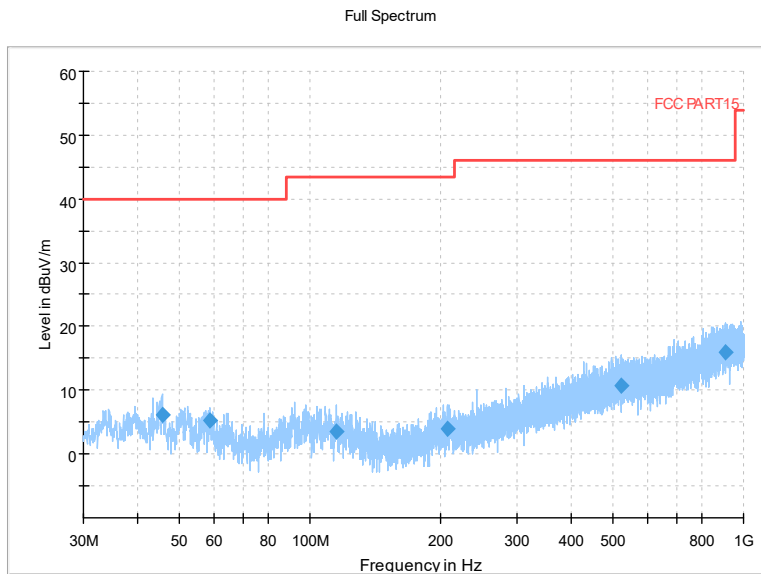

Carrier frequency (MHz): 5710
Channel No.:142

Frequency Range: 30MHz -1GHz
Detector: QP mode
Modulation type: 802.11n(HT40)