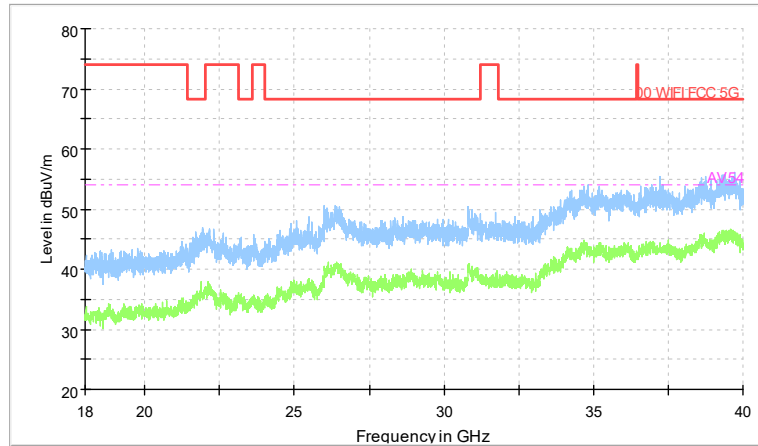

Preview Result 2-AVG Preview Result 1-PK+
00 WIFI FCC 5G AV54

Comment

Frequency Range: 18GHz -40GHz
Detector: Av mode and PK mode
Test Mode: 802.11ax(HE40)

Carrier frequency (MHz): 5530
Channel No.:106

Frequency Range: 30MHz -1GHz
Detector: QP mode
Test Mode: 802.11ac(VHT80)

Frequency Range: 1GHz -6GHz
Detector: Av mode and PK mode
Test Mode: 802.11ac(VHT80)

Full Spectrum

Frequency Range: 6GHz -18GHz
Detector: Av mode and PK mode
Test Mode: 802.11ac(VHT80)

Full Spectrum

Preview Result 2-AVG Preview Result 1-PK+
00 WIFI FCC 5G AV54