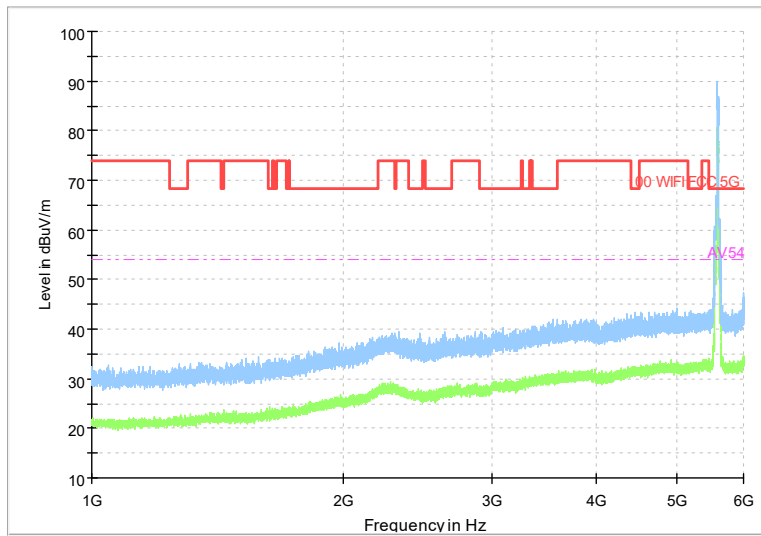

Frequency Range: 1GHz -6GHz
Detector: Av mode and PK mode
Modulation type: 802.11n(HT40)

Full Spectrum

Frequency Range: 6GHz -18GHz
Detector: Av mode and PK mode
Modulation type: 802.11n(HT40)

Full Spectrum

Preview Result 2-AVG Preview Result 1-PK+
00 WIFI FCC 5G AV54

Comment

Frequency Range: 18GHz -40GHz
Detector: Av mode and PK mode
Modulation type: 802.11n(HT40)

Full Spectrum

Frequency Range: 30MHz -1GHz
Detector: QP mode
Test Mode: 802.11ac(VHT40)

Full Spectrum

Frequency Range: 1GHz -6GHz
Detector: Av mode and PK mode
Test Mode: 802.11ac(VHT40)

Full Spectrum

Frequency Range: 6GHz -18GHz
Detector: Av mode and PK mode
Test Mode: 802.11ac(VHT40)

Full Spectrum