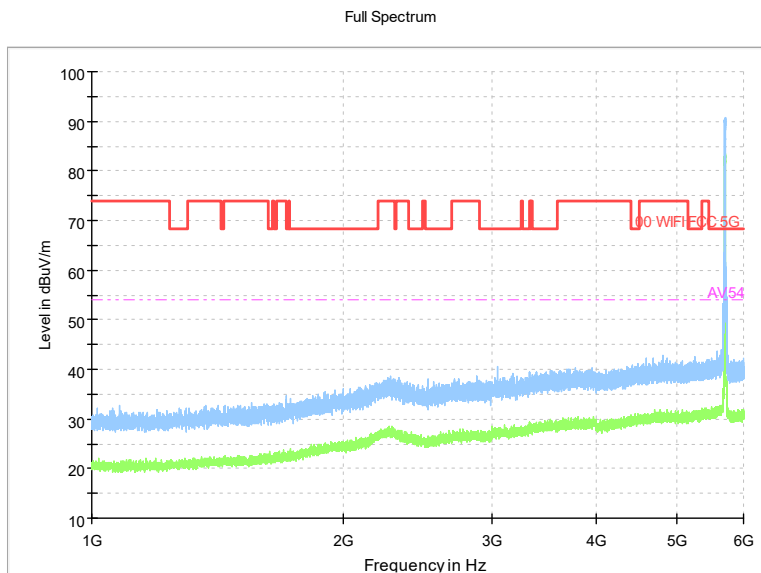

Frequency Range: 1GHz -6GHz
Detector: Av mode and PK mode
Test Mode: 802.11ac(VHT20)