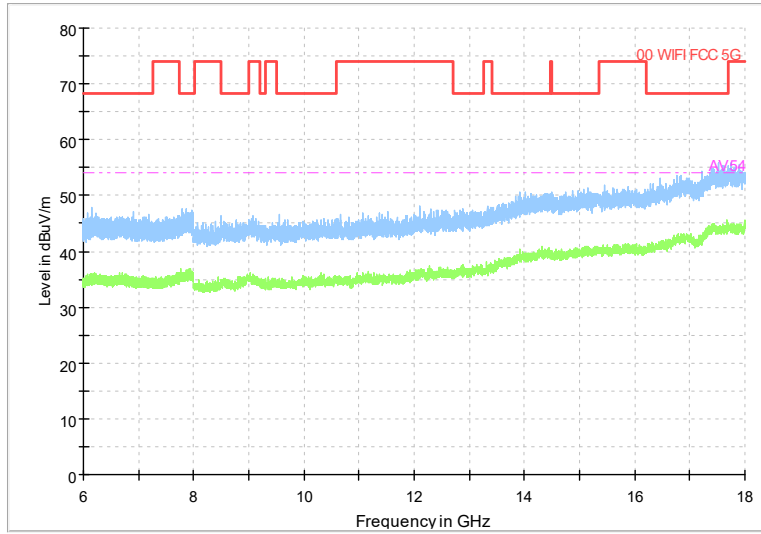

Full Spectrum

Frequency Range: 6GHz -18GHz
Detector: Av mode and PK mode
Test Mode: 802.11ax(HE80)

Full Spectrum

Preview Result 2-AVG Preview Result 1-PK+
00 WIFI FCC 5G AV54

Comment

Frequency Range: 18GHz -40GHz
Detector: Av mode and PK mode
Test Mode: 802.11ax(HE80)

Carrier frequency (MHz): 5610
Channel No.:122

Frequency Range: 30MHz -1GHz
Detector: QP mode
Test Mode: 802.11ac(VHT80)

Frequency Range: 1GHz -6GHz
Detector: Av mode and PK mode
Test Mode: 802.11ac(VHT80)

Full Spectrum

Frequency Range: 6GHz -18GHz
Detector: Av mode and PK mode
Test Mode: 802.11ac(VHT80)

Full Spectrum

Preview Result 2-AVG Preview Result 1-PK+
00 WIFI FCC 5G AV54

Comment

Frequency Range: 18GHz -40GHz
Detector: Av mode and PK mode
Test Mode: 802.11ac(VHT80)