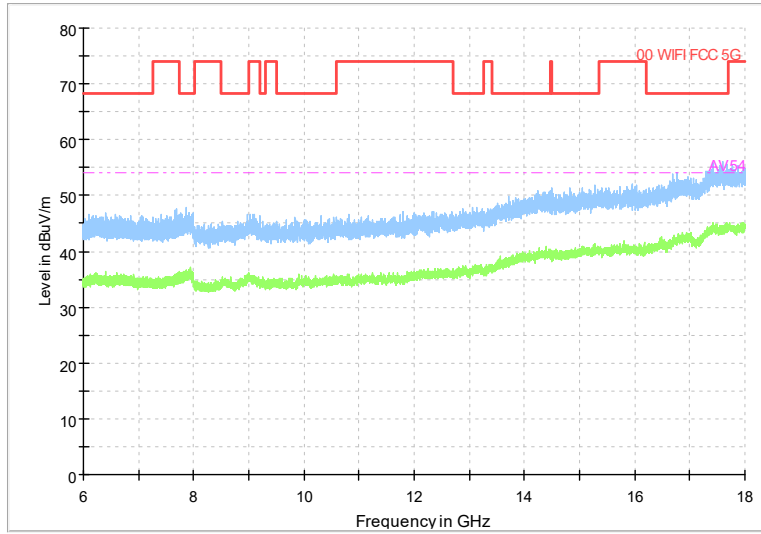

Full Spectrum

Frequency Range: 1GHz -6GHz
Detector: Av mode and PK mode
Test Mode: 802.11ax(HE40)

Full Spectrum

Frequency Range: 6GHz -18GHz
Detector: Av mode and PK mode
Test Mode: 802.11ax(HE40)

Full Spectrum

Preview Result 2-AVG Preview Result 1-PK+
00 WIFI FCC 5G AV54

Comment

Frequency Range: 18GHz -40GHz
Detector: Av mode and PK mode
Test Mode: 802.11ax(HE40)

Carrier frequency (MHz): 5590
Channel No.:118

Frequency Range: 30MHz -1GHz
Detector: QP mode
Modulation type: 802.11n(HT40)

Frequency Range: 1GHz -6GHz
Detector: Av mode and PK mode
Modulation type: 802.11n(HT40)

Full Spectrum

Frequency Range: 6GHz -18GHz
Detector: Av mode and PK mode
Modulation type: 802.11n(HT40)

Full Spectrum