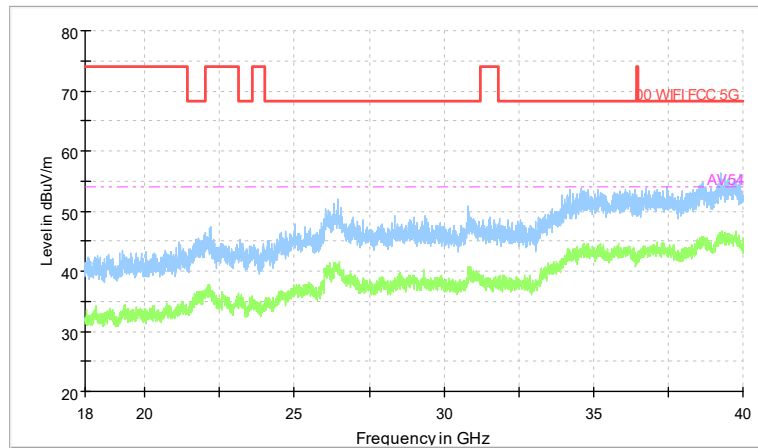

Preview Result 2-AVG Preview Result 1-PK+
00 WIFI FCC 5G AV54

Comment

Frequency Range: 18GHz -40GHz
Detector: Av mode and PK mode
Test Mode: 802.11ax(HE20)

Carrier frequency (MHz): 5825
Channel No.:165

Frequency Range: 30MHz -1GHz
Detector: QP mode
Modulation type: 802.11a

Frequency Range: 1GHz -6GHz
Detector: Av mode and PK mode
Modulation type: 802.11a

Full Spectrum

Frequency Range: 6GHz -18GHz
Detector: Av mode and PK mode
Modulation type: 802.11a

Full Spectrum

Preview Result 2-AVG Preview Result 1-PK+
00 WIFI FCC 5G AV54