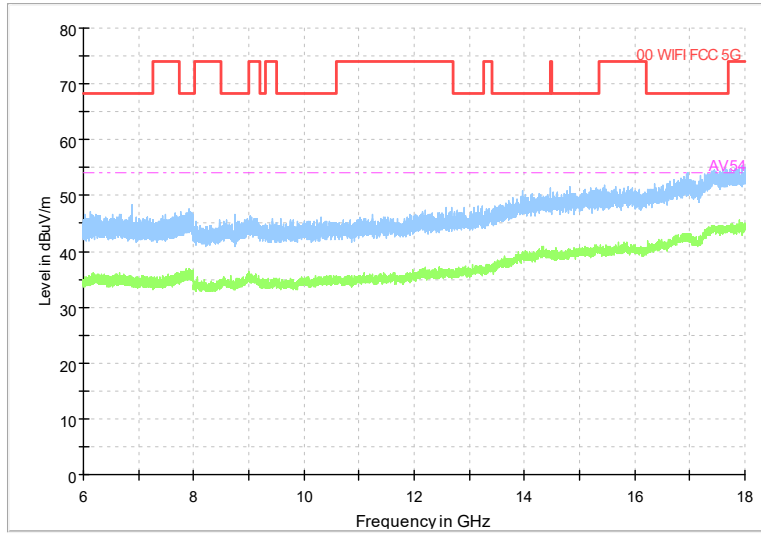

Full Spectrum

Frequency Range: 1GHz -6GHz
Detector: Av mode and PK mode
Test Mode: 802.11ax(HE20)

Full Spectrum

Frequency Range: 6GHz -18GHz
Detector: Av mode and PK mode
Test Mode: 802.11ax(HE20)

Full Spectrum

Preview Result 2-AVG Preview Result 1-PK+
00 WIFI FCC 5G AV54

Comment

Frequency Range: 18GHz -40GHz
Detector: Av mode and PK mode
Test Mode: 802.11ax(HE20)

Carrier frequency (MHz): 5825
Channel No.:165

Frequency Range: 30MHz -1GHz
Detector: QP mode
Modulation type: 802.11a

Frequency Range: 1GHz -6GHz
Detector: Av mode and PK mode
Modulation type: 802.11a

Full Spectrum

Frequency Range: 6GHz -18GHz
Detector: Av mode and PK mode
Modulation type: 802.11a

Full Spectrum

Preview Result 2-AVG Preview Result 1-PK+
00 WIFI FCC 5G AV54