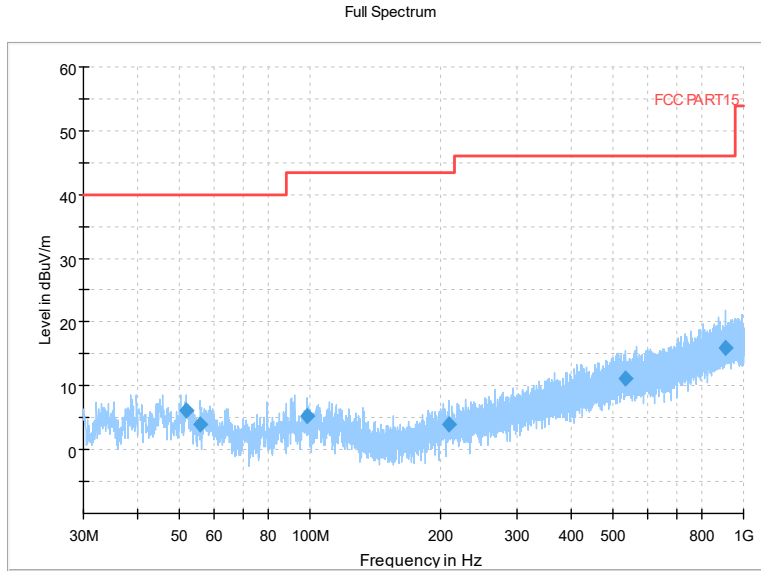

Full Spectrum

Frequency Range: 6GHz -18GHz
Detector: Av mode and PK mode
Test Mode: 802.11ax(HE20)

Full Spectrum

Preview Result 2-AVG Preview Result 1-PK+
00 WIFI FCC 5G AV54

Comment

Frequency Range: 18GHz -40GHz
Detector: Av mode and PK mode
Test Mode: 802.11ax(HE20)

Carrier frequency (MHz): 5700
Channel No.:140

Frequency Range: 30MHz -1GHz
Detector: QP mode
Modulation type: 802.11a

Frequency Range: 1GHz -6GHz
Detector: Av mode and PK mode
Modulation type: 802.11a

Full Spectrum