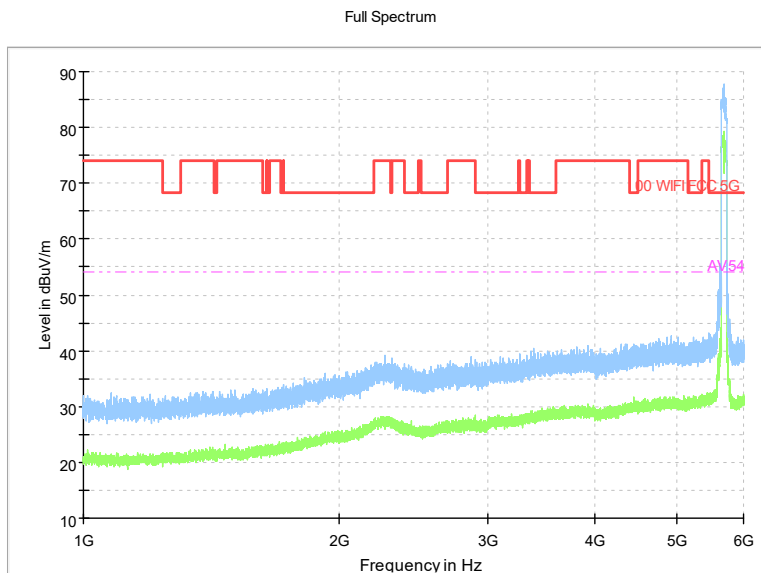

Full Spectrum

Frequency Range: 18GHz -40GHz
Detector: Av mode and PK mode
Test Mode: 802.11ac(VHT80)

Full Spectrum

Frequency Range: 30MHz -1GHz
Detector: QP mode
Test Mode: 802.11ax(HE80)

Full Spectrum

Frequency Range: 1GHz -6GHz
Detector: Av mode and PK mode
Test Mode: 802.11ax(HE80)

Full Spectrum

Frequency Range: 6GHz -18GHz
Detector: Av mode and PK mode
Test Mode: 802.11ax(HE80)

Full Spectrum

Frequency Range: 18GHz -40GHz
Detector: Av mode and PK mode
Test Mode: 802.11ax(HE80)

Carrier frequency (MHz): 5745
Channel No.:149

Frequency Range: 30MHz -1GHz
Detector: QP mode
Modulation type: 802.11a

Frequency Range: 1GHz -6GHz
Detector: Av mode and PK mode
Modulation type: 802.11a

Full Spectrum

Frequency Range: 6GHz -18GHz
Detector: Av mode and PK mode
Modulation type: 802.11a