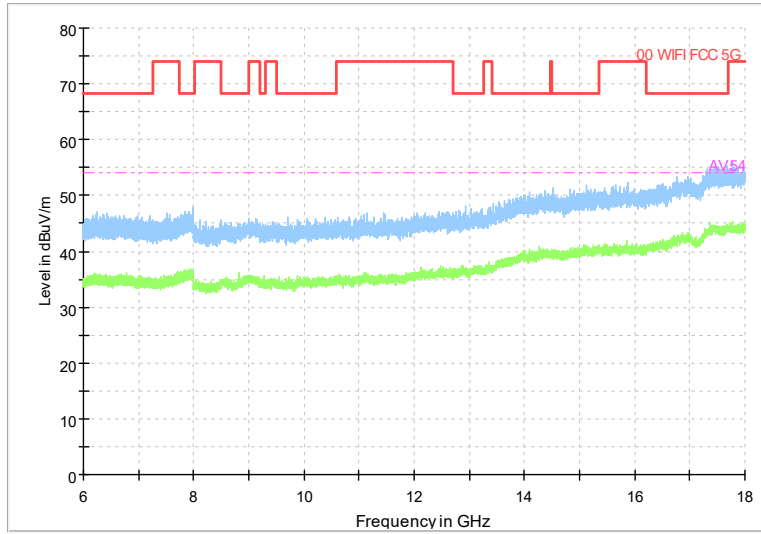

Full Spectrum

Frequency Range: 30MHz -1GHz
Detector: QP mode
Modulation type: 802.11n(HT20)

Full Spectrum

Frequency Range: 1GHz -6GHz
Detector: Av mode and PK mode
Modulation type: 802.11n(HT20)

Full Spectrum

Frequency Range: 6GHz -18GHz
Detector: Av mode and PK mode
Modulation type: 802.11n(HT20)

Full Spectrum

Preview Result 2-AVG
00 WIFI FCC 5G
Preview Result 1-PK+
AV54

Comment

Frequency Range: 18GHz -40GHz
Detector: Av mode and PK mode
Modulation type: 802.11n(HT20)

Frequency Range: 30MHz -1GHz
Detector: QP mode
Test Mode: 802.11ac(VHT20)

Frequency Range: 1GHz -6GHz
Detector: Av mode and PK mode
Test Mode: 802.11ac(VHT20)

Full Spectrum

Frequency Range: 6GHz -18GHz
Detector: Av mode and PK mode
Test Mode: 802.11ac(VHT20)

Full Spectrum

Preview Result 2-AVG Preview Result 1-PK+
00 WIFI FCC 5G AV54

Comment

Frequency Range: 18GHz -40GHz
Detector: Av mode and PK mode
Test Mode: 802.11ac(VHT20)

Full Spectrum

Frequency Range: 30MHz -1GHz
Detector: QP mode
Test Mode: 802.11ax(HE20)