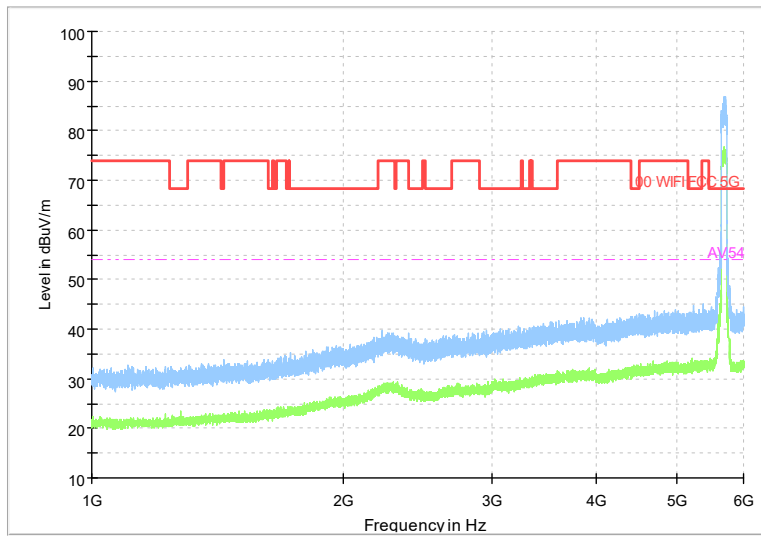

Frequency Range: 30MHz -1GHz
Detector: QP mode
Test Mode: 802.11ac(VHT80)

Frequency Range: 1GHz -6GHz
Detector: Av mode and PK mode
Test Mode: 802.11ac(VHT80)

Full Spectrum

Frequency Range: 6GHz -18GHz
Detector: Av mode and PK mode
Test Mode: 802.11ac(VHT80)

Full Spectrum

Frequency Range: 18GHz -40GHz
Detector: Av mode and PK mode
Test Mode: 802.11ac(VHT80)

Full Spectrum

Frequency Range: 30MHz -1GHz
Detector: QP mode
Test Mode: 802.11ax(HE80)

Full Spectrum

Frequency Range: 1GHz -6GHz
Detector: Av mode and PK mode
Test Mode: 802.11ax(HE80)

Full Spectrum

Frequency Range: 6GHz -18GHz
Detector: Av mode and PK mode
Test Mode: 802.11ax(HE80)

Full Spectrum

Frequency Range: 18GHz -40GHz
Detector: Av mode and PK mode
Test Mode: 802.11ax(HE80)

Carrier frequency (MHz): 5745
Channel No.:149