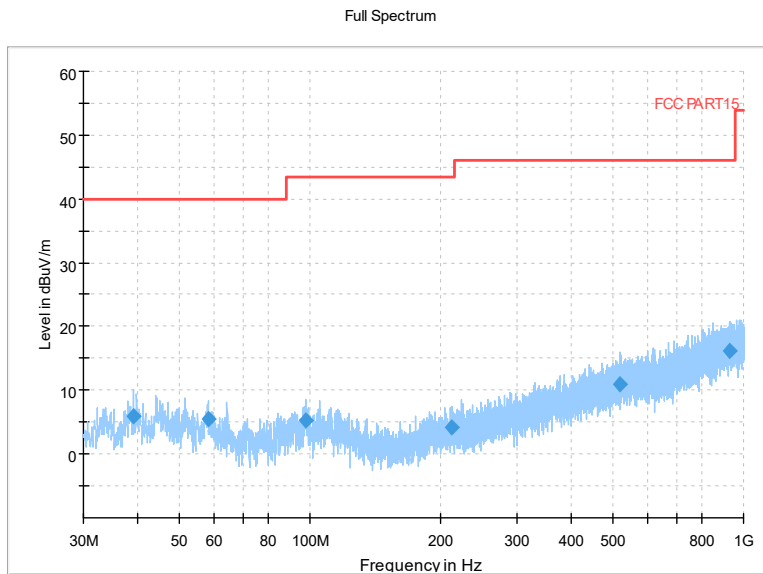

Carrier frequency (MHz): 5510
Channel No.:102

Frequency Range: 30MHz -1GHz
Detector: QP mode
Modulation type: 802.11n(HT40)