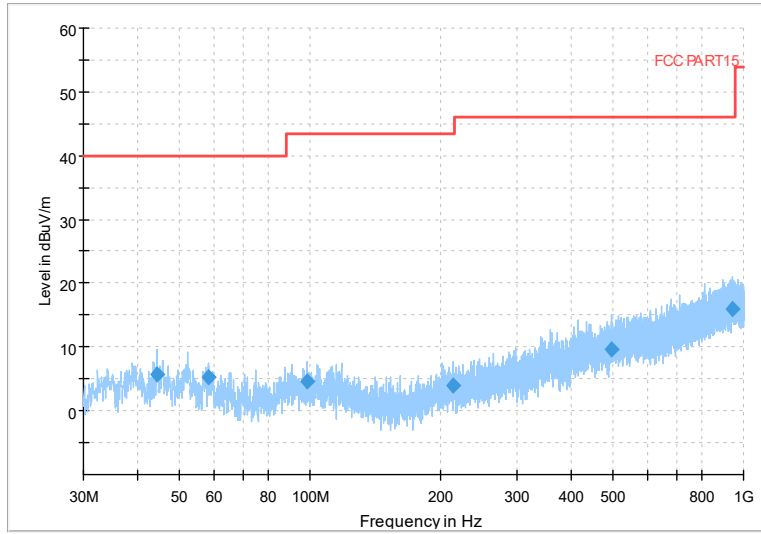

Full Spectrum

Preview Result 2-AVG Preview Result 1-PK+
00 WIFI FCC 5G AV54

Comment

Frequency Range: 18GHz -40GHz
Detector: Av mode and PK mode
Test Mode: 802.11ac(VHT20)

Full Spectrum

Frequency Range: 30MHz -1GHz
Detector: QP mode
Test Mode: 802.11ax(HE20)