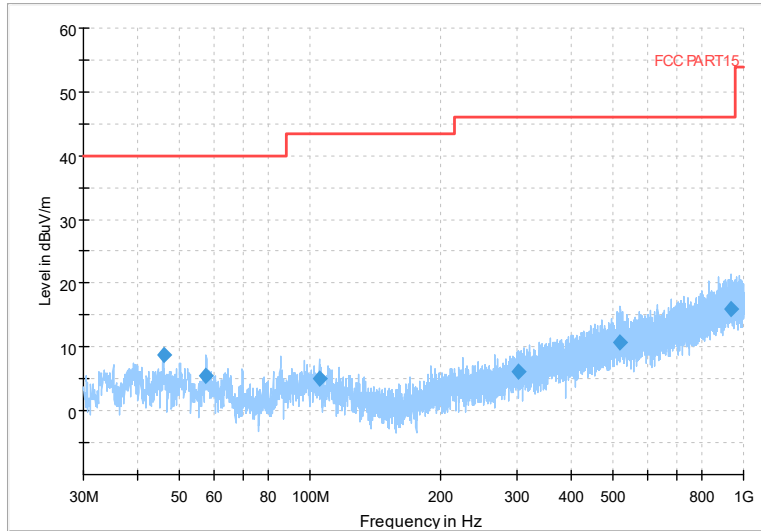

Preview Result 2-AVG Preview Result 1-PK+
00 WIFI FCC 5G AV54

Comment

Frequency Range: 18GHz -40GHz
Detector: Av mode and PK mode
Modulation type: 802.11n(HT40)

Full Spectrum

Frequency Range: 30MHz -1GHz
Detector: QP mode
Test Mode: 802.11ac(VHT40)

Full Spectrum

Frequency Range: 1GHz -6GHz
Detector: Av mode and PK mode
Test Mode: 802.11ac(VHT40)

Full Spectrum

Frequency Range: 6GHz -18GHz
Detector: Av mode and PK mode
Test Mode: 802.11ac(VHT40)

Full Spectrum

Preview Result 2-AVG Preview Result 1-PK+
00 WIFI FCC 5G AV54

Comment

Frequency Range: 18GHz -40GHz
Detector: Av mode and PK mode
Test Mode: 802.11ac(VHT40)

Full Spectrum

Frequency Range: 30MHz -1GHz
Detector: QP mode
Test Mode: 802.11ax(HE40)