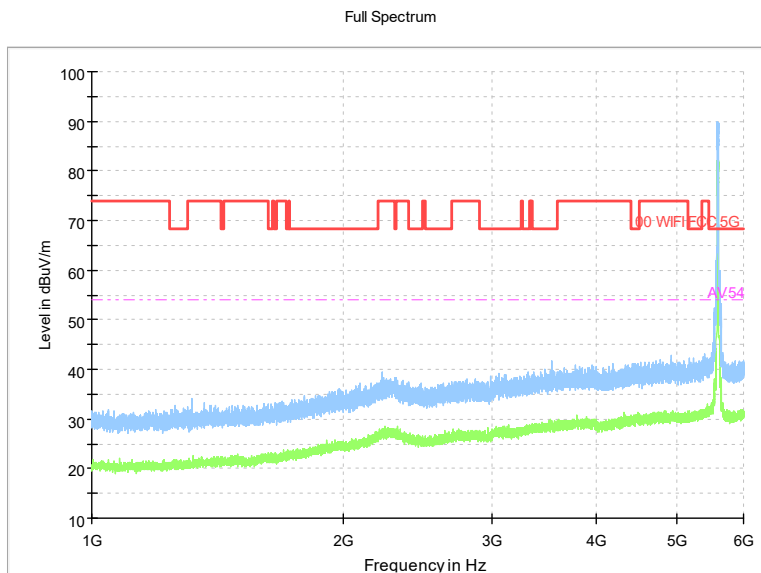

Preview Result 2-AVG Preview Result 1-PK+
00 WIFI FCC 5G AV54

Comment

Frequency Range: 18GHz -40GHz
Detector: Av mode and PK mode
Test Mode: 802.11ax(HE40)

Carrier frequency (MHz): 5590
Channel No.:118

Frequency Range: 30MHz -1GHz
Detector: QP mode
Modulation type: 802.11n(HT40)