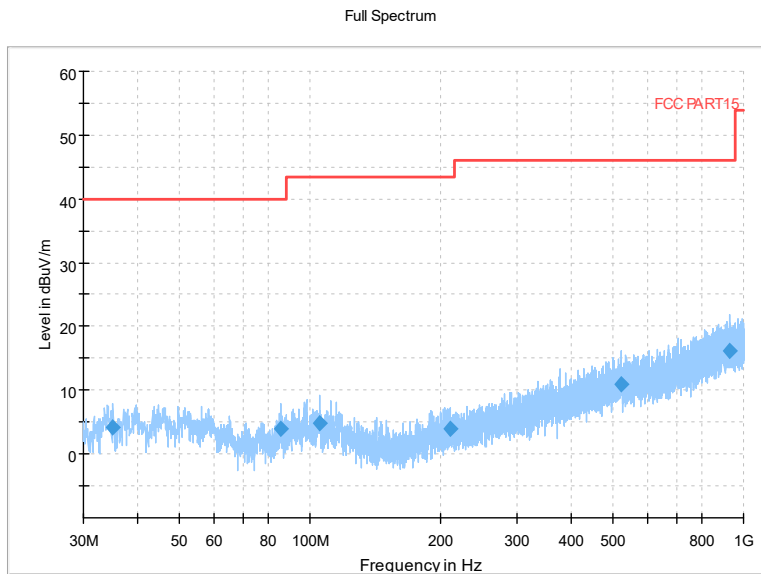

Frequency Range: 6GHz -18GHz
Detector: Av mode and PK mode
Modulation type: 802.11n(HT20)

Full Spectrum

Preview Result 2-AVG
00 WIFI FCC 5G
Preview Result 1-PK+
AV54

Comment

Frequency Range: 18GHz -40GHz
Detector: Av mode and PK mode
Modulation type: 802.11n(HT20)