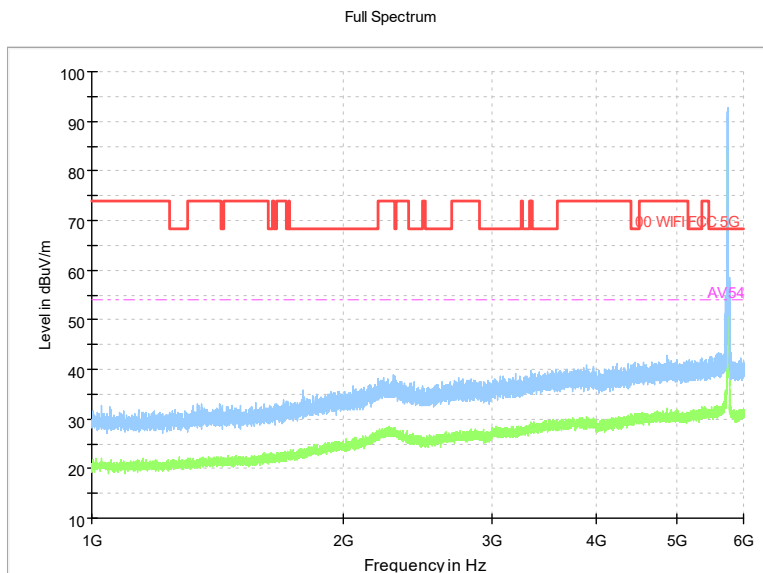

Full Spectrum

Frequency Range: 1GHz -6GHz
Detector: Av mode and PK mode
Modulation type: 802.11n(HT20)

Full Spectrum

Frequency Range: 6GHz -18GHz
Detector: Av mode and PK mode
Modulation type: 802.11n(HT20)

Full Spectrum

Preview Result 2-AVG Preview Result 1-PK+
00 WIFI FCC 5G AV54

Comment

Frequency Range: 18GHz -40GHz
Detector: Av mode and PK mode
Modulation type: 802.11n(HT20)

Frequency Range: 30MHz -1GHz
Detector: QP mode
Test Mode: 802.11ac(VHT20)

Frequency Range: 1GHz -6GHz
Detector: Av mode and PK mode
Test Mode: 802.11ac(VHT20)

Full Spectrum

Frequency Range: 6GHz -18GHz
Detector: Av mode and PK mode
Test Mode: 802.11ac(VHT20)

Full Spectrum

Preview Result 2-AVG Preview Result 1-PK+
00 WIFI FCC 5G AV54