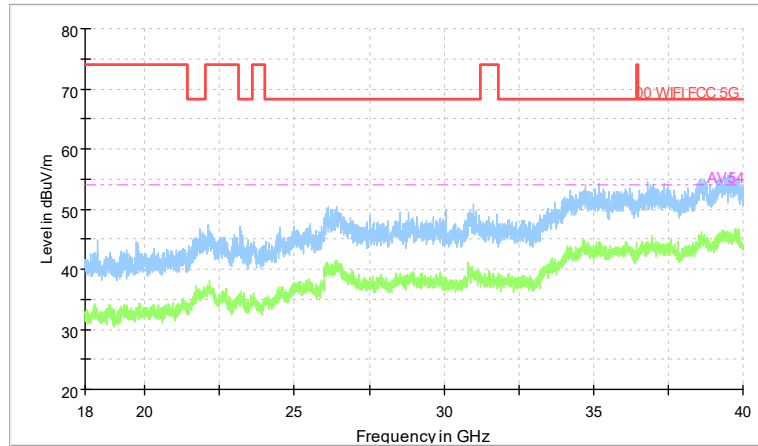

Full Spectrum

Frequency Range: 6GHz -18GHz
Detector: Av mode and PK mode
Test Mode: 802.11ax(HE20)

Full Spectrum

Preview Result 2-AVG Preview Result 1-PK+
00 WIFI FCC 5G AV54

Comment

Frequency Range: 18GHz -40GHz
Detector: Av mode and PK mode
Test Mode: 802.11ax(HE20)

Carrier frequency (MHz): 5700
Channel No.:140

Frequency Range: 30MHz -1GHz
Detector: QP mode
Modulation type: 802.11a

Frequency Range: 1GHz -6GHz
Detector: Av mode and PK mode
Modulation type: 802.11a

Full Spectrum

Frequency Range: 6GHz -18GHz
Detector: Av mode and PK mode
Modulation type: 802.11a

Full Spectrum

Preview Result 2-AVG Preview Result 1-PK+
00 WIFI FCC 5G AV54

Comment

Frequency Range: 18GHz -40GHz
Detector: Av mode and PK mode
Modulation type: 802.11a