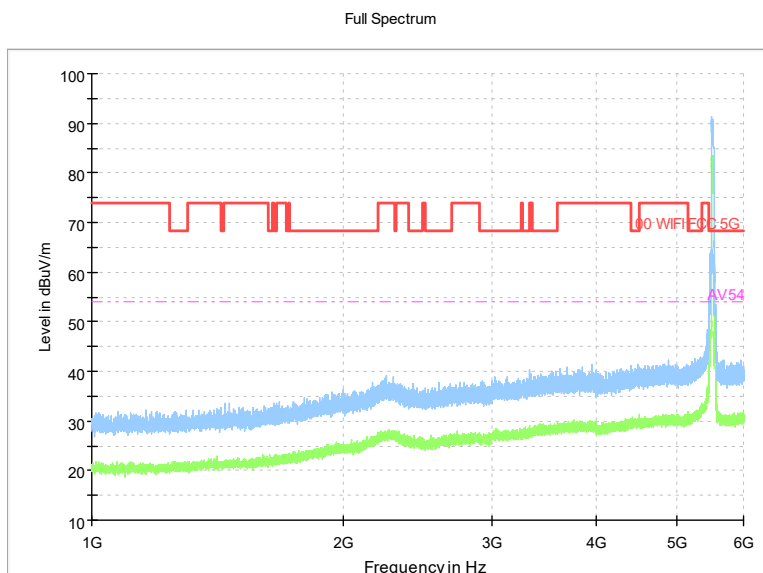

Full Spectrum

Frequency Range: 1GHz -6GHz
Detector: Av mode and PK mode
Test Mode: 802.11ax(HE20)

Full Spectrum

Frequency Range: 6GHz -18GHz
Detector: Av mode and PK mode
Test Mode: 802.11ax(HE20)

Full Spectrum

Preview Result 2-AVG Preview Result 1-PK+
00 WIFI FCC 5G AV54

Comment

Frequency Range: 18GHz -40GHz
Detector: Av mode and PK mode
Test Mode: 802.11ax(HE20)

Carrier frequency (MHz): 5510
Channel No.:102

Frequency Range: 30MHz -1GHz
Detector: QP mode
Modulation type: 802.11n(HT40)

Frequency Range: 1GHz -6GHz
Detector: Av mode and PK mode
Modulation type: 802.11n(HT40)

Full Spectrum

Frequency Range: 6GHz -18GHz
Detector: Av mode and PK mode
Modulation type: 802.11n(HT40)

Full Spectrum