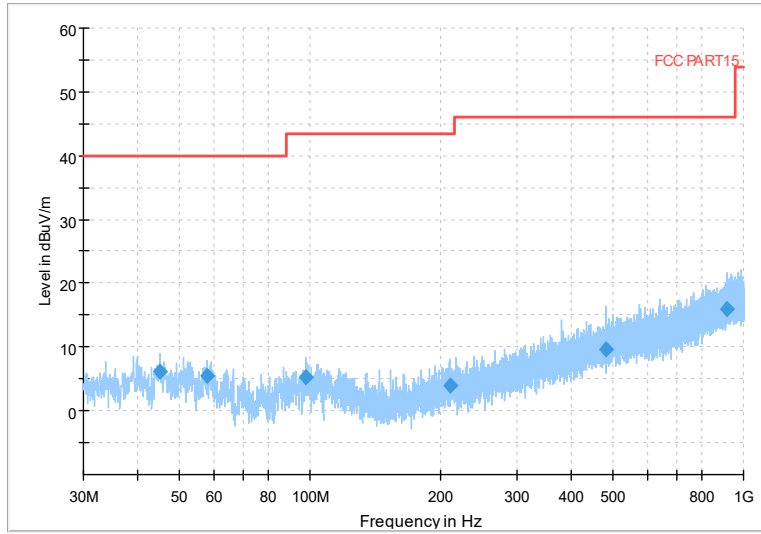

Frequency Range: 1GHz -6GHz
Detector: Av mode and PK mode
Modulation type: 802.11n(HT40)

Full Spectrum

Frequency Range: 6GHz -18GHz
Detector: Av mode and PK mode
Modulation type: 802.11n(HT40)

Full Spectrum

Preview Result 2-AVG Preview Result 1-PK+
00 WIFI FCC 5G AV54

Comment

Frequency Range: 18GHz -40GHz
Detector: Av mode and PK mode
Modulation type: 802.11n(HT40)

Full Spectrum

Frequency Range: 30MHz -1GHz
Detector: QP mode
Test Mode: 802.11ac(VHT40)