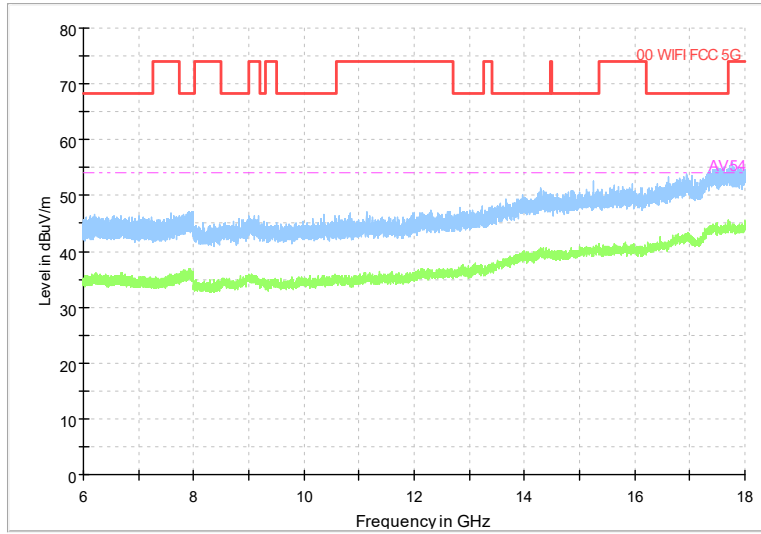

Full Spectrum

Frequency Range: 18GHz -40GHz
Detector: Av mode and PK mode
Test Mode: 802.11ac(VHT80)

Full Spectrum

Frequency Range: 30MHz -1GHz
Detector: QP mode
Test Mode: 802.11ax(HE80)

Full Spectrum

Frequency Range: 1GHz -6GHz
Detector: Av mode and PK mode
Test Mode: 802.11ax(HE80)

Full Spectrum

Frequency Range: 6GHz -18GHz
Detector: Av mode and PK mode
Test Mode: 802.11ax(HE80)

Full Spectrum

Frequency Range: 18GHz -40GHz
Detector: Av mode and PK mode
Test Mode: 802.11ax(HE80)

Carrier frequency (MHz): 5745
Channel No.:149

Frequency Range: 30MHz -1GHz
Detector: QP mode
Modulation type: 802.11a

Frequency Range: 1GHz -6GHz
Detector: Av mode and PK mode
Modulation type: 802.11a

Full Spectrum

Frequency Range: 6GHz -18GHz
Detector: Av mode and PK mode
Modulation type: 802.11a