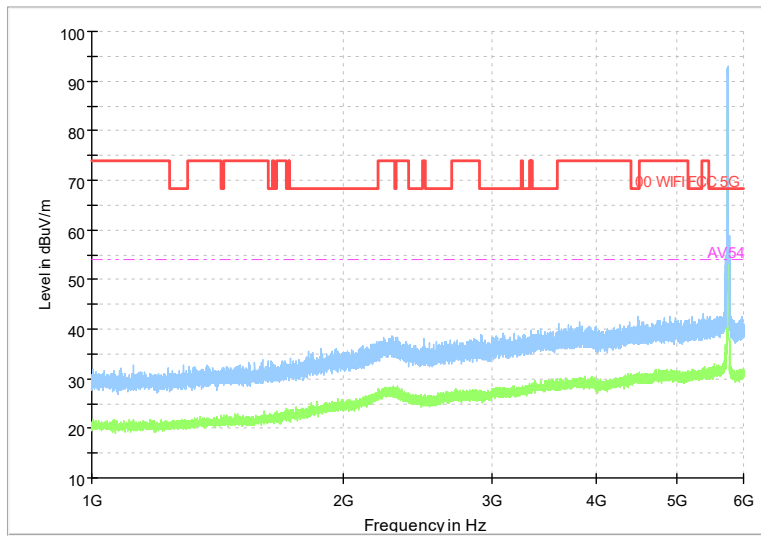

Frequency Range: 30MHz -1GHz
Detector: QP mode
Modulation type: 802.11a

Frequency Range: 1GHz -6GHz
Detector: Av mode and PK mode
Modulation type: 802.11a

Full Spectrum

Frequency Range: 6GHz -18GHz
Detector: Av mode and PK mode
Modulation type: 802.11a

Full Spectrum

Preview Result 2-AVG Preview Result 1-PK+
00 WIFI FCC 5G AV54

Comment

Frequency Range: 18GHz -40GHz
Detector: Av mode and PK mode
Modulation type: 802.11a

Full Spectrum

Frequency Range: 30MHz -1GHz
Detector: QP mode
Modulation type: 802.11n(HT20)

Full Spectrum

Frequency Range: 1GHz -6GHz
Detector: Av mode and PK mode
Modulation type: 802.11n(HT20)

Full Spectrum

Frequency Range: 6GHz -18GHz
Detector: Av mode and PK mode
Modulation type: 802.11n(HT20)