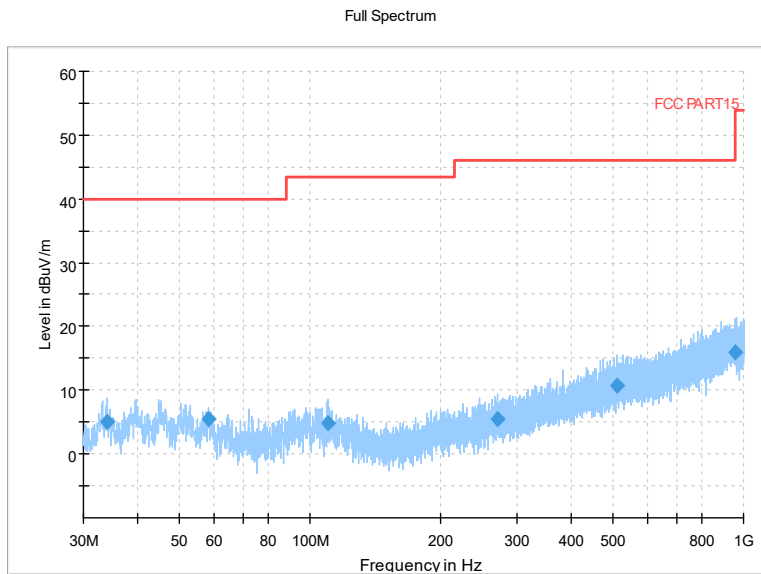

Full Spectrum

Preview Result 2-AVG Preview Result 1-PK+
00 WIFI FCC 5G AV54

Comment

Frequency Range: 18GHz -40GHz
Detector: Av mode and PK mode
Test Mode: 802.11ac(VHT20)

Full Spectrum

Frequency Range: 30MHz -1GHz
Detector: QP mode
Test Mode: 802.11ax(HE20)

Full Spectrum

Frequency Range: 1GHz -6GHz
Detector: Av mode and PK mode
Test Mode: 802.11ax(HE20)

Full Spectrum

Frequency Range: 6GHz -18GHz
Detector: Av mode and PK mode
Test Mode: 802.11ax(HE20)

Full Spectrum

Preview Result 2-AVG Preview Result 1-PK+
00 WIFI FCC 5G AV54

Comment

Frequency Range: 18GHz -40GHz
Detector: Av mode and PK mode
Test Mode: 802.11ax(HE20)

Carrier frequency (MHz): 5825
Channel No.:165

Frequency Range: 30MHz -1GHz
Detector: QP mode
Modulation type: 802.11a