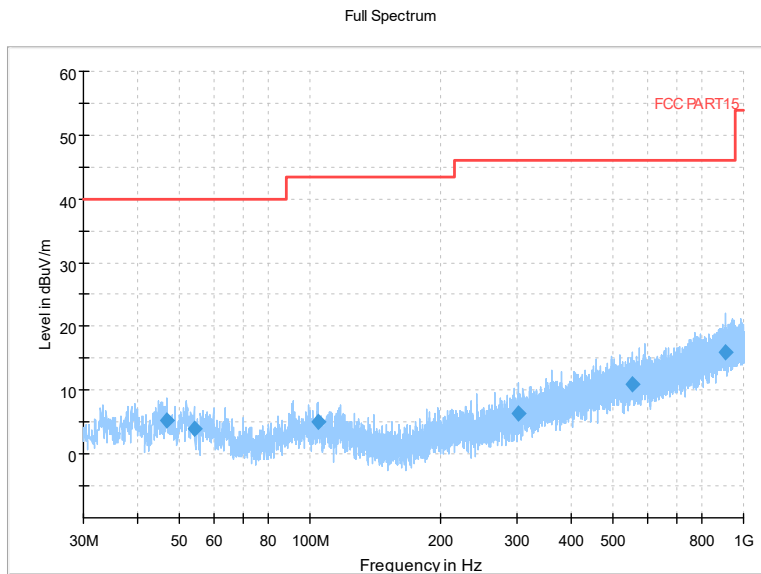

Carrier frequency (MHz): 5530
Channel No.:106

Frequency Range: 30MHz -1GHz
Detector: QP mode
Test Mode: 802.11ac(VHT80)