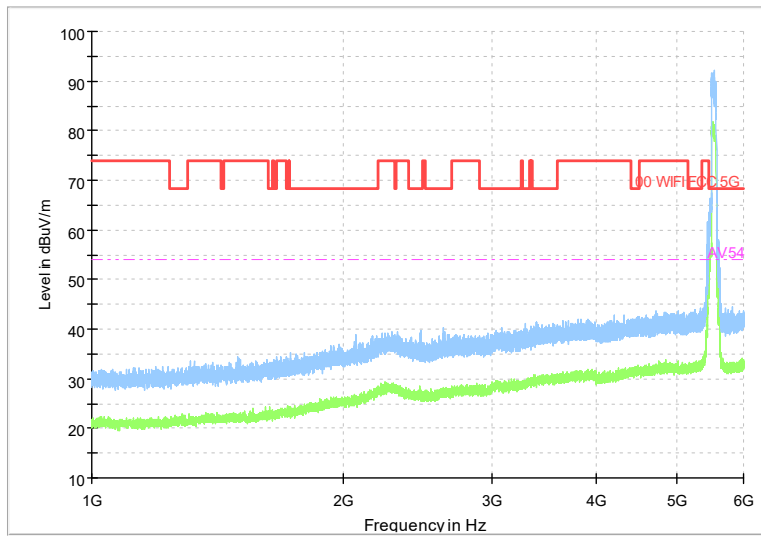

Frequency Range: 1GHz -6GHz
Detector: Av mode and PK mode
Test Mode: 802.11ac(VHT80)

Full Spectrum

Frequency Range: 6GHz -18GHz
Detector: Av mode and PK mode
Test Mode: 802.11ac(VHT80)

Full Spectrum

Preview Result 2-AVG Preview Result 1-PK+
00 WIFI FCC 5G AV54

Comment

Frequency Range: 18GHz -40GHz
Detector: Av mode and PK mode
Test Mode: 802.11ac(VHT80)

Full Spectrum

Frequency Range: 30MHz -1GHz
Detector: QP mode
Test Mode: 802.11ax(HE80)

Full Spectrum

Frequency Range: 1GHz -6GHz
Detector: Av mode and PK mode
Test Mode: 802.11ax(HE80)

Full Spectrum

Frequency Range: 6GHz -18GHz
Detector: Av mode and PK mode
Test Mode: 802.11ax(HE80)

Full Spectrum

Preview Result 2-AVG Preview Result 1-PK+
00 WIFI FCC 5G AV54

Comment

Frequency Range: 18GHz -40GHz
Detector: Av mode and PK mode
Test Mode: 802.11ax(HE80)