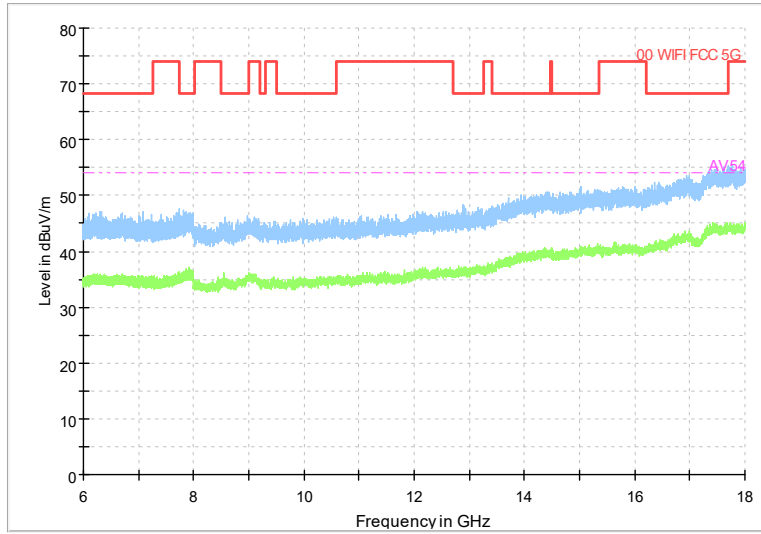

Frequency Range: 6GHz -18GHz
Detector: Av mode and PK mode
Modulation type: 802.11a

Full Spectrum

Preview Result 2-AVG Preview Result 1-PK+
00 WIFI FCC 5G AV54

Comment

Frequency Range: 18GHz -40GHz
Detector: Av mode and PK mode
Modulation type: 802.11a

Full Spectrum

Frequency Range: 30MHz -1GHz
Detector: QP mode
Modulation type: 802.11n(HT20)

Full Spectrum

Frequency Range: 1GHz -6GHz
Detector: Av mode and PK mode
Modulation type: 802.11n(HT20)

Full Spectrum

Frequency Range: 6GHz -18GHz
Detector: Av mode and PK mode
Modulation type: 802.11n(HT20)

Full Spectrum

Preview Result 2-AVG
00 WIFI FCC 5G
Preview Result 1-PK+
AV54

Comment

Frequency Range: 18GHz -40GHz
Detector: Av mode and PK mode
Modulation type: 802.11n(HT20)