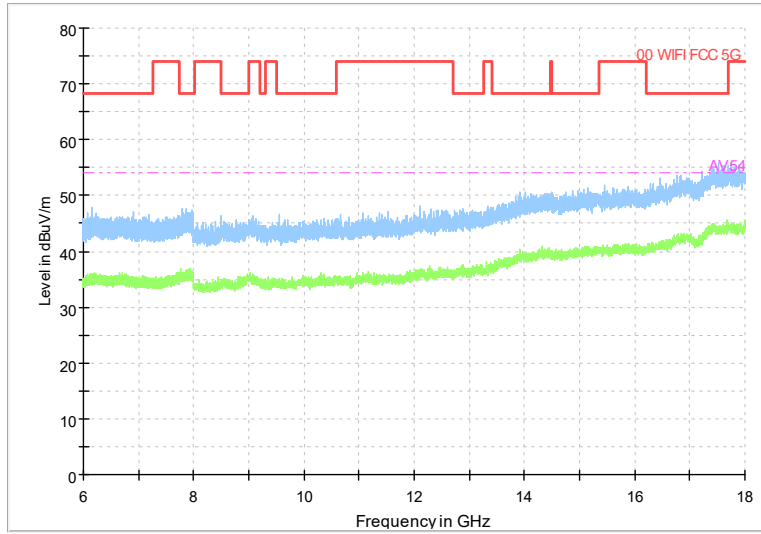

Full Spectrum

Frequency Range: 6GHz -18GHz
Detector: Av mode and PK mode
Test Mode: 802.11ac(VHT80)

Full Spectrum

Preview Result 2-AVG Preview Result 1-PK+
00 WIFI FCC 5G AV54

Comment

Frequency Range: 18GHz -40GHz
Detector: Av mode and PK mode
Test Mode: 802.11ac(VHT80)

Full Spectrum

Frequency Range: 30MHz -1GHz
Detector: QP mode
Test Mode: 802.11ax(HE80)

Full Spectrum

Frequency Range: 1GHz -6GHz
Detector: Av mode and PK mode
Test Mode: 802.11ax(HE80)

Full Spectrum

Frequency Range: 6GHz -18GHz
Detector: Av mode and PK mode
Test Mode: 802.11ax(HE80)

Full Spectrum

Preview Result 2-AVG Preview Result 1-PK+
00 WIFI FCC 5G AV54

Comment

Frequency Range: 18GHz -40GHz
Detector: Av mode and PK mode
Test Mode: 802.11ax(HE80)

Carrier frequency (MHz): 5690
Channel No.:138