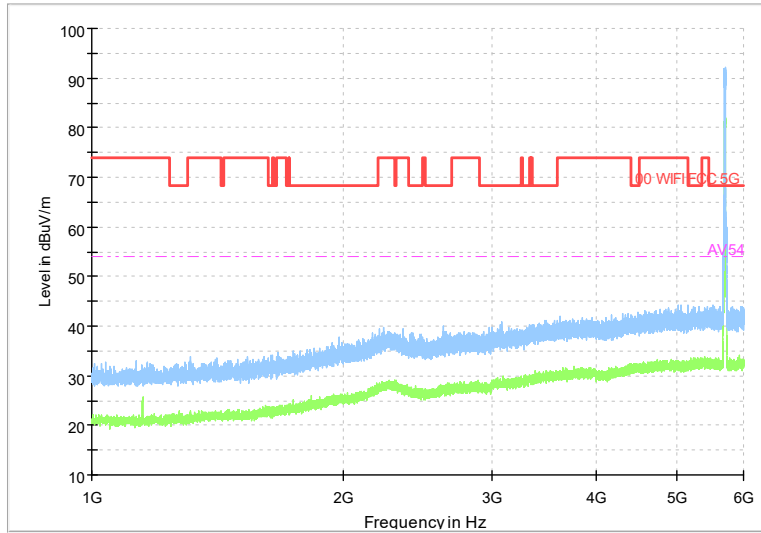

Full Spectrum

Preview Result 2-AVG Preview Result 1-PK+
00 WIFI FCC 5G AV54

Comment

Frequency Range: 18GHz -40GHz
Detector: Av mode and PK mode
Test Mode: 802.11ac(VHT20)

Full Spectrum

Frequency Range: 30MHz -1GHz
Detector: QP mode
Test Mode: 802.11ax(HE20)

Full Spectrum

Frequency Range: 1GHz -6GHz
Detector: Av mode and PK mode
Test Mode: 802.11ax(HE20)

Full Spectrum

Frequency Range: 6GHz -18GHz
Detector: Av mode and PK mode
Test Mode: 802.11ax(HE20)

Full Spectrum