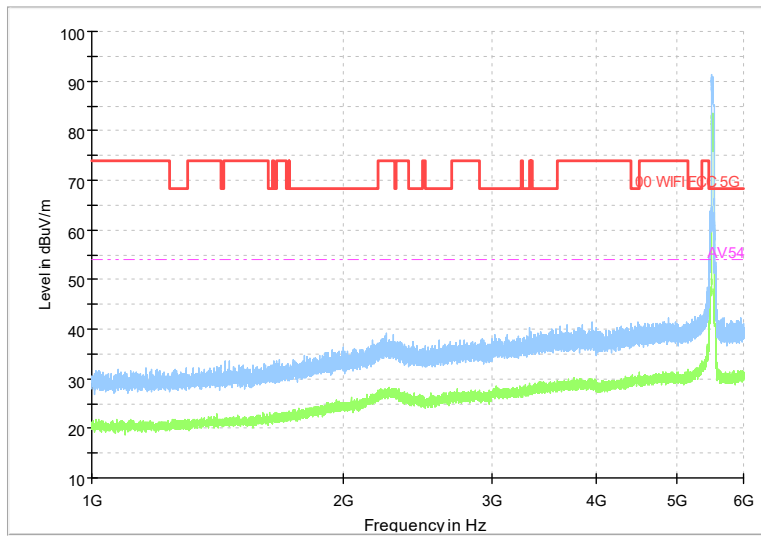

Frequency Range: 1GHz -6GHz
Detector: Av mode and PK mode
Modulation type: 802.11n(HT40)

Full Spectrum

Frequency Range: 6GHz -18GHz
Detector: Av mode and PK mode
Modulation type: 802.11n(HT40)

Full Spectrum

Preview Result 2-AVG Preview Result 1-PK+
00 WIFI FCC 5G AV54

Comment

Frequency Range: 18GHz -40GHz
Detector: Av mode and PK mode
Modulation type: 802.11n(HT40)

Full Spectrum

Frequency Range: 30MHz -1GHz
Detector: QP mode
Test Mode: 802.11ac(VHT40)

Full Spectrum

Frequency Range: 1GHz -6GHz
Detector: Av mode and PK mode
Test Mode: 802.11ac(VHT40)

Full Spectrum

Frequency Range: 6GHz -18GHz
Detector: Av mode and PK mode
Test Mode: 802.11ac(VHT40)

Full Spectrum