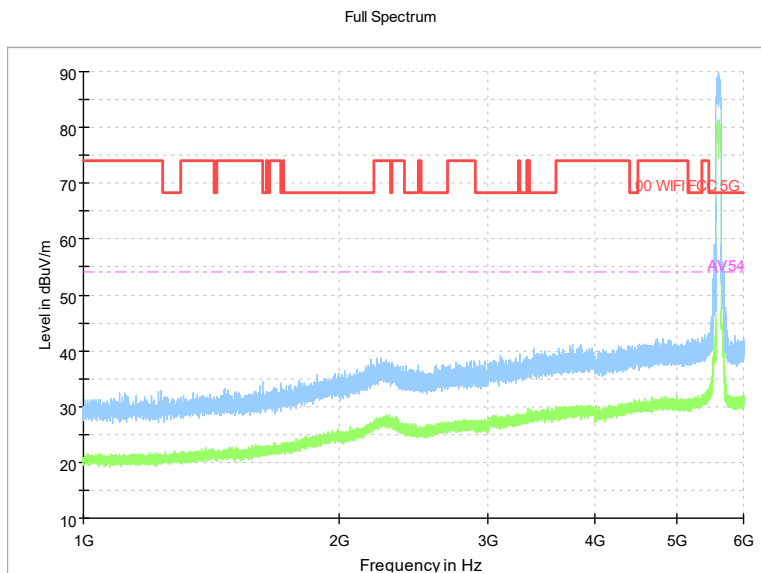

Frequency Range: 1GHz -6GHz
Detector: Av mode and PK mode
Test Mode: 802.11ac(VHT80)