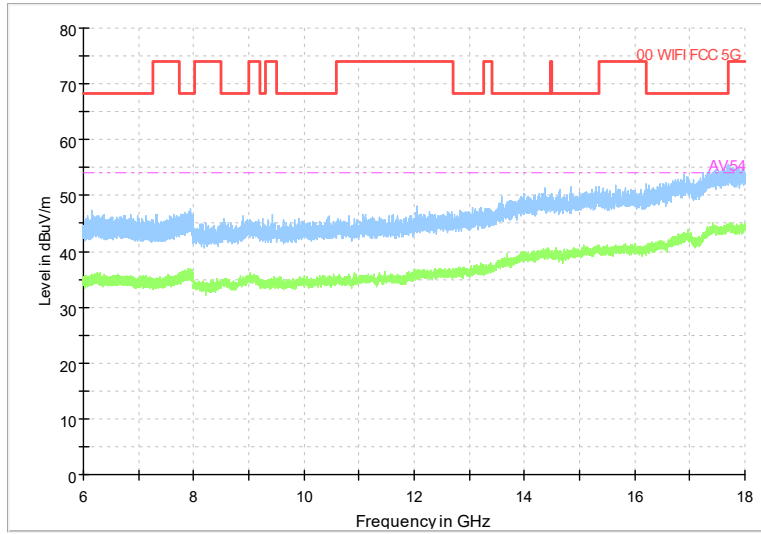

Full Spectrum

Frequency Range: 30MHz -1GHz
Detector: QP mode
Test Mode: 802.11ax(HE80)

Full Spectrum

Frequency Range: 1GHz -6GHz
Detector: Av mode and PK mode
Test Mode: 802.11ax(HE80)

Full Spectrum

Frequency Range: 6GHz -18GHz
Detector: Av mode and PK mode
Test Mode: 802.11ax(HE80)

Full Spectrum

Preview Result 2-AVG Preview Result 1-PK+
00 WIFI FCC 5G AV54

Comment

Frequency Range: 18GHz -40GHz
Detector: Av mode and PK mode
Test Mode: 802.11ax(HE80)

Carrier frequency (MHz): 5690
Channel No.:138

Frequency Range: 30MHz -1GHz
Detector: QP mode
Test Mode: 802.11ac(VHT80)

Frequency Range: 1GHz -6GHz
Detector: Av mode and PK mode
Test Mode: 802.11ac(VHT80)

Full Spectrum

Frequency Range: 6GHz -18GHz
Detector: Av mode and PK mode
Test Mode: 802.11ac(VHT80)