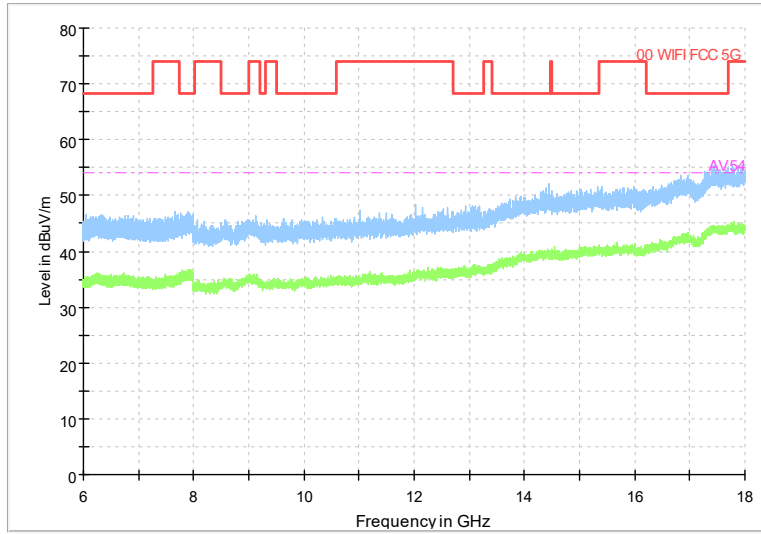

Full Spectrum

Frequency Range: 6GHz -18GHz
Detector: Av mode and PK mode
Test Mode: 802.11ax(HE20)

Full Spectrum

Preview Result 2-AVG Preview Result 1-PK+
00 WIFI FCC 5G AV54

Comment

Frequency Range: 18GHz -40GHz
Detector: Av mode and PK mode
Test Mode: 802.11ax(HE20)

Carrier frequency (MHz): 5700
Channel No.:140

Frequency Range: 30MHz -1GHz
Detector: QP mode
Modulation type: 802.11a

Frequency Range: 1GHz -6GHz
Detector: Av mode and PK mode
Modulation type: 802.11a

Full Spectrum

Frequency Range: 6GHz -18GHz
Detector: Av mode and PK mode
Modulation type: 802.11a

Full Spectrum

Preview Result 2-AVG Preview Result 1-PK+
00 WIFI FCC 5G AV54

Comment

Frequency Range: 18GHz -40GHz
Detector: Av mode and PK mode
Modulation type: 802.11a