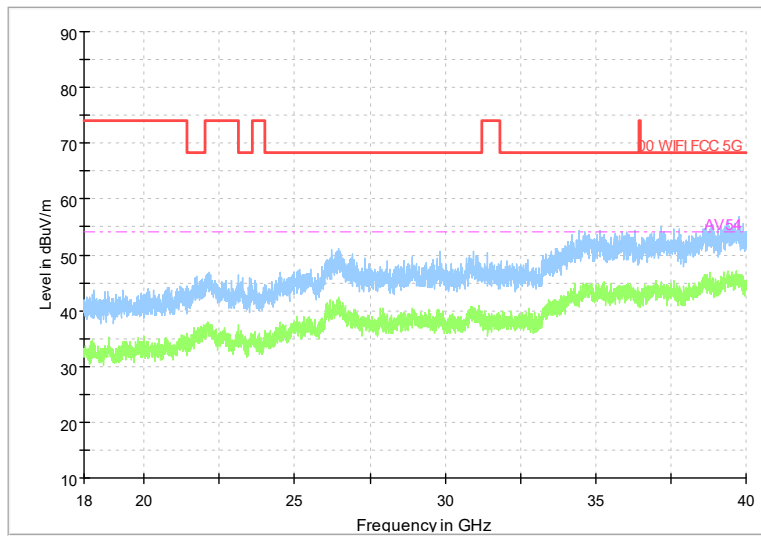

Frequency Range: 30MHz -1GHz
Detector: QP mode
Test Mode: 802.11ac(VHT80)

Frequency Range: 1GHz -6GHz
Detector: Av mode and PK mode
Test Mode: 802.11ac(VHT80)

Full Spectrum

Frequency Range: 6GHz -18GHz
Detector: Av mode and PK mode
Test Mode: 802.11ac(VHT80)

Full Spectrum

Frequency Range: 18GHz -40GHz
Detector: Av mode and PK mode
Test Mode: 802.11ac(VHT80)

Full Spectrum

Frequency Range: 30MHz -1GHz
Detector: QP mode
Test Mode: 802.11ax(HE80)

Full Spectrum

Frequency Range: 1GHz -6GHz
Detector: Av mode and PK mode
Test Mode: 802.11ax(HE80)

Full Spectrum

Frequency Range: 6GHz -18GHz
Detector: Av mode and PK mode
Test Mode: 802.11ax(HE80)

Full Spectrum

Frequency Range: 18GHz -40GHz
Detector: Av mode and PK mode
Test Mode: 802.11ax(HE80)

Carrier frequency (MHz): 5745
Channel No.:149