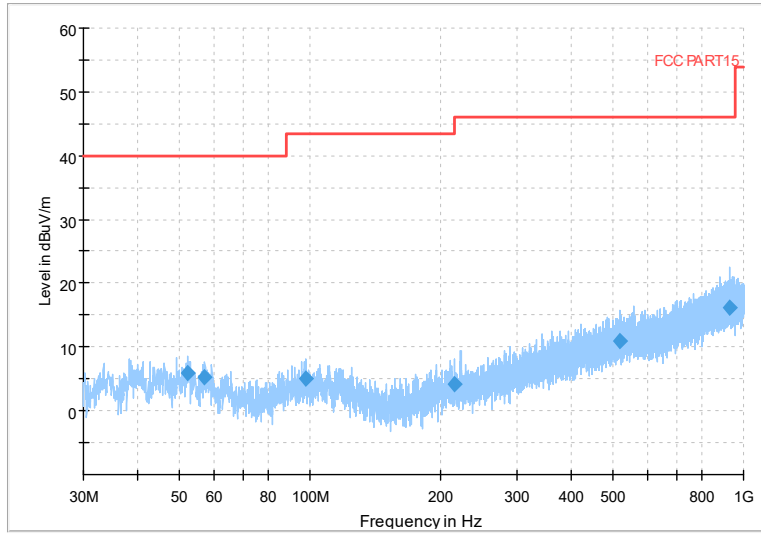

Frequency Range: 1GHz -6GHz
Detector: Av mode and PK mode
Modulation type: 802.11n(HT40)

Full Spectrum

Frequency Range: 6GHz -18GHz
Detector: Av mode and PK mode
Modulation type: 802.11n(HT40)

Full Spectrum

Preview Result 2-AVG Preview Result 1-PK+
00 WIFI FCC 5G AV54

Comment

Frequency Range: 18GHz -40GHz
Detector: Av mode and PK mode
Modulation type: 802.11n(HT40)

Full Spectrum

Frequency Range: 30MHz -1GHz
Detector: QP mode
Test Mode: 802.11ac(VHT40)