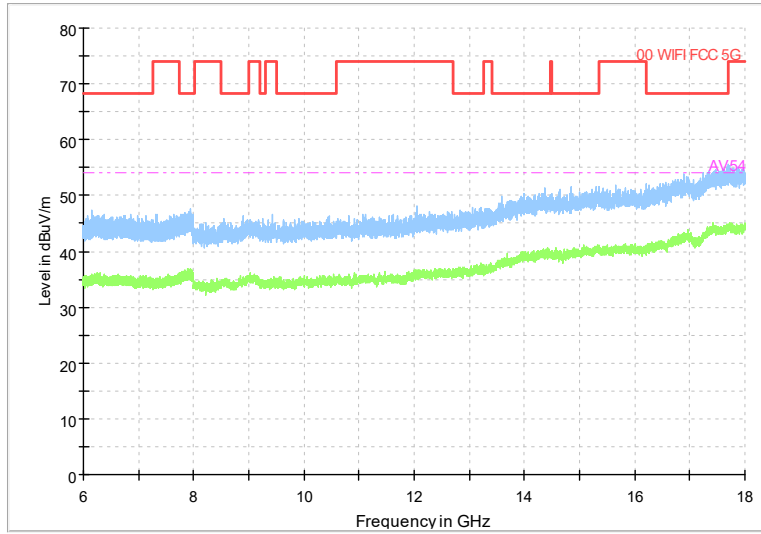

Frequency Range: 30MHz -1GHz
Detector: QP mode
Test Mode: 802.11ac(VHT80)

Frequency Range: 1GHz -6GHz
Detector: Av mode and PK mode
Test Mode: 802.11ac(VHT80)

Full Spectrum

Frequency Range: 6GHz -18GHz
Detector: Av mode and PK mode
Test Mode: 802.11ac(VHT80)

Full Spectrum

Frequency Range: 18GHz -40GHz
Detector: Av mode and PK mode
Test Mode: 802.11ac(VHT80)

Full Spectrum

Frequency Range: 30MHz -1GHz
Detector: QP mode
Test Mode: 802.11ax(HE80)

Full Spectrum

Frequency Range: 1GHz -6GHz
Detector: Av mode and PK mode
Test Mode: 802.11ax(HE80)

Full Spectrum

Frequency Range: 6GHz -18GHz
Detector: Av mode and PK mode
Test Mode: 802.11ax(HE80)

Full Spectrum

Frequency Range: 18GHz -40GHz
Detector: Av mode and PK mode
Test Mode: 802.11ax(HE80)

Carrier frequency (MHz): 5745
Channel No.:149