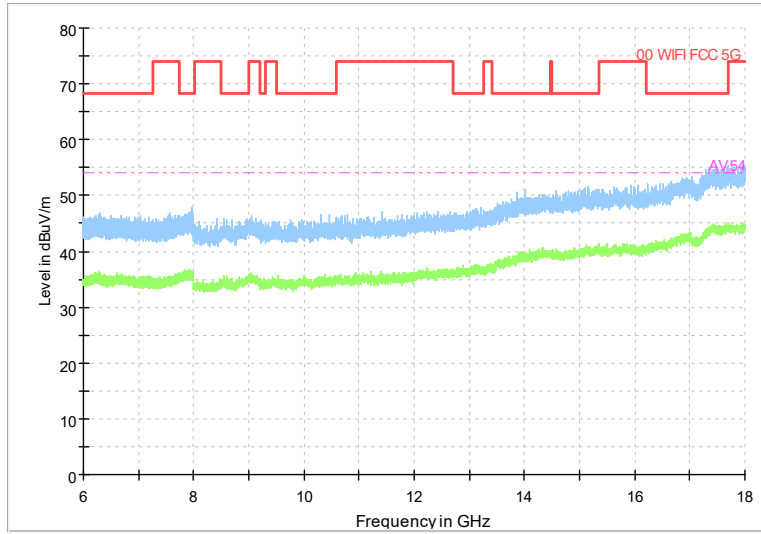

Frequency Range: 30MHz -1GHz
Detector: QP mode
Modulation type: 802.11a

Frequency Range: 1GHz -6GHz
Detector: Av mode and PK mode
Modulation type: 802.11a

Full Spectrum

Frequency Range: 6GHz -18GHz
Detector: Av mode and PK mode
Modulation type: 802.11a

Full Spectrum

Preview Result 2-AVG Preview Result 1-PK+
00 WIFI FCC 5G AV54

Comment

Frequency Range: 18GHz -40GHz
Detector: Av mode and PK mode
Modulation type: 802.11a

Full Spectrum

Frequency Range: 30MHz -1GHz
Detector: QP mode
Modulation type: 802.11n(HT20)

Full Spectrum

Frequency Range: 1GHz -6GHz
Detector: Av mode and PK mode
Modulation type: 802.11n(HT20)

Full Spectrum

Frequency Range: 6GHz -18GHz
Detector: Av mode and PK mode
Modulation type: 802.11n(HT20)