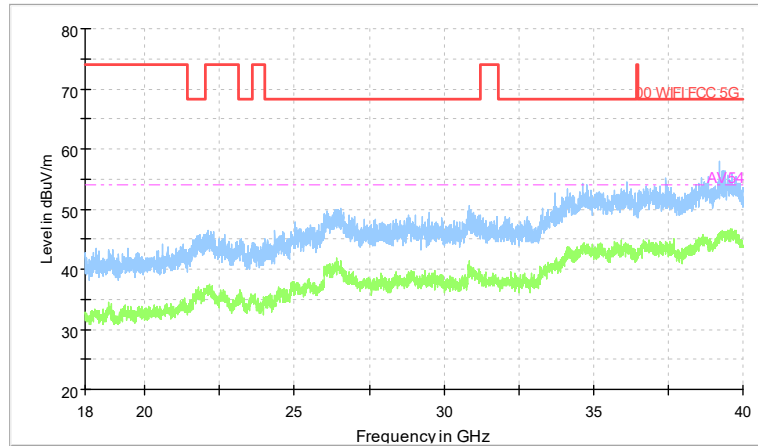

Frequency Range: 6GHz -18GHz
Detector: Av mode and PK mode
Modulation type: 802.11a

Full Spectrum

Preview Result 2-AVG Preview Result 1-PK+
00 WIFI FCC 5G AV54

Comment

Frequency Range: 18GHz -40GHz
Detector: Av mode and PK mode
Modulation type: 802.11a

Full Spectrum

Frequency Range: 30MHz -1GHz
Detector: QP mode
Modulation type: 802.11n(HT20)

Full Spectrum

Frequency Range: 1GHz -6GHz
Detector: Av mode and PK mode
Modulation type: 802.11n(HT20)

Full Spectrum

Frequency Range: 6GHz -18GHz
Detector: Av mode and PK mode
Modulation type: 802.11n(HT20)

Full Spectrum

Preview Result 2-AVG
00 WIFI FCC 5G
Preview Result 1-PK+
AV54

Comment

Frequency Range: 18GHz -40GHz
Detector: Av mode and PK mode
Modulation type: 802.11n(HT20)