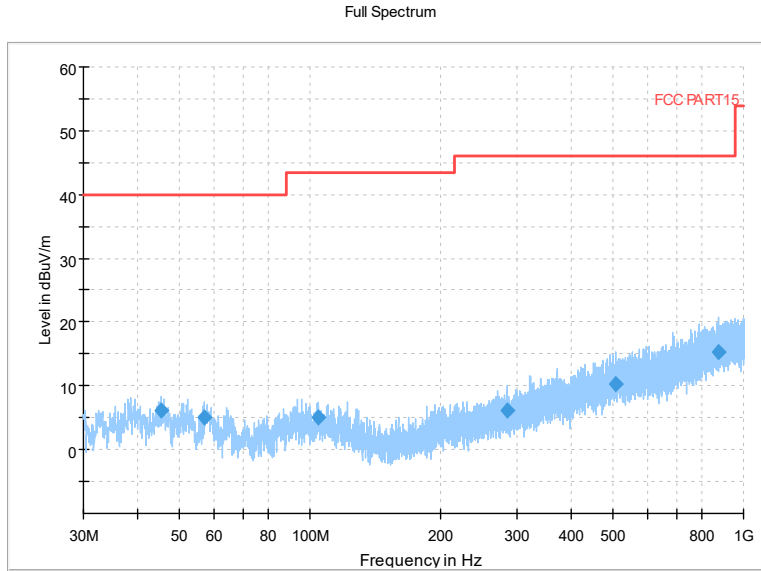

Carrier frequency (MHz): 5785
Channel No.:157

Frequency Range: 30MHz -1GHz
Detector: QP mode
Modulation type: 802.11a