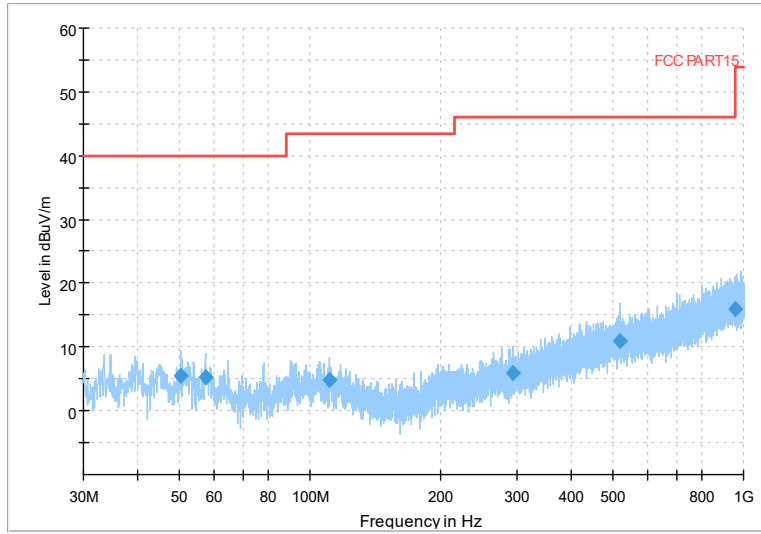

Full Spectrum

Frequency Range: 30MHz -1GHz
Detector: QP mode
Modulation type: 802.11n(HT20)