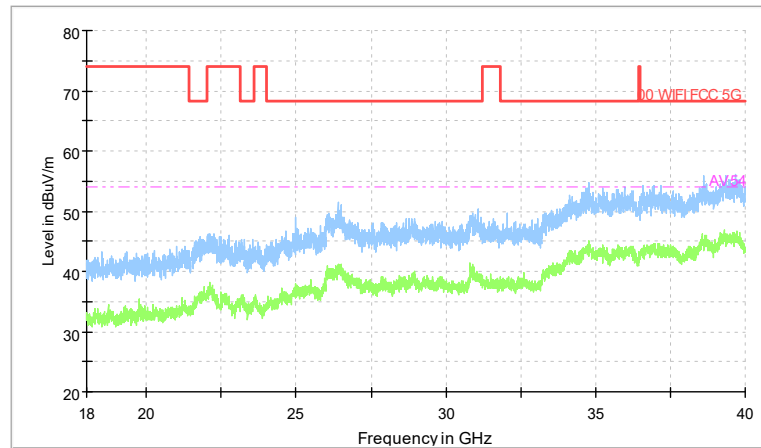

Full Spectrum

Frequency Range: 6GHz -18GHz
Detector: Av mode and PK mode
Test Mode: 802.11ax(HE20)

Full Spectrum

Preview Result 2-AVG Preview Result 1-PK+
00 WIFI FCC 5G AV54

Comment

Frequency Range: 18GHz -40GHz
Detector: Av mode and PK mode
Test Mode: 802.11ax(HE20)

Carrier frequency (MHz): 5785
Channel No.:157

Frequency Range: 30MHz -1GHz
Detector: QP mode
Modulation type: 802.11a

Frequency Range: 1GHz -6GHz
Detector: Av mode and PK mode
Modulation type: 802.11a

Full Spectrum

Frequency Range: 6GHz -18GHz
Detector: Av mode and PK mode
Modulation type: 802.11a

Full Spectrum

Preview Result 2-AVG Preview Result 1-PK+
00 WIFI FCC 5G AV54

Comment

Frequency Range: 18GHz -40GHz
Detector: Av mode and PK mode
Modulation type: 802.11a