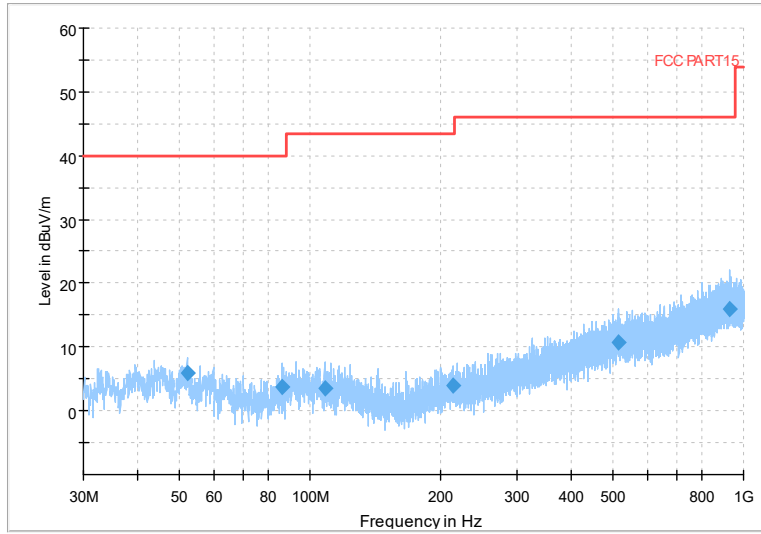

Full Spectrum

Preview Result 2-AVG Preview Result 1-PK+
00 WIFI FCC 5G AV54

Comment

Frequency Range: 18GHz -40GHz
Detector: Av mode and PK mode
Test Mode: 802.11ax(HE80)

Carrier frequency (MHz): 5690
Channel No.:138

Frequency Range: 30MHz -1GHz
Detector: QP mode
Test Mode: 802.11ac(VHT80)

Frequency Range: 1GHz -6GHz
Detector: Av mode and PK mode
Test Mode: 802.11ac(VHT80)

Full Spectrum

Frequency Range: 6GHz -18GHz
Detector: Av mode and PK mode
Test Mode: 802.11ac(VHT80)

Full Spectrum

Frequency Range: 18GHz -40GHz
Detector: Av mode and PK mode
Test Mode: 802.11ac(VHT80)

Full Spectrum

Frequency Range: 30MHz -1GHz
Detector: QP mode
Test Mode: 802.11ax(HE80)

Full Spectrum

Frequency Range: 1GHz -6GHz
Detector: Av mode and PK mode
Test Mode: 802.11ax(HE80)