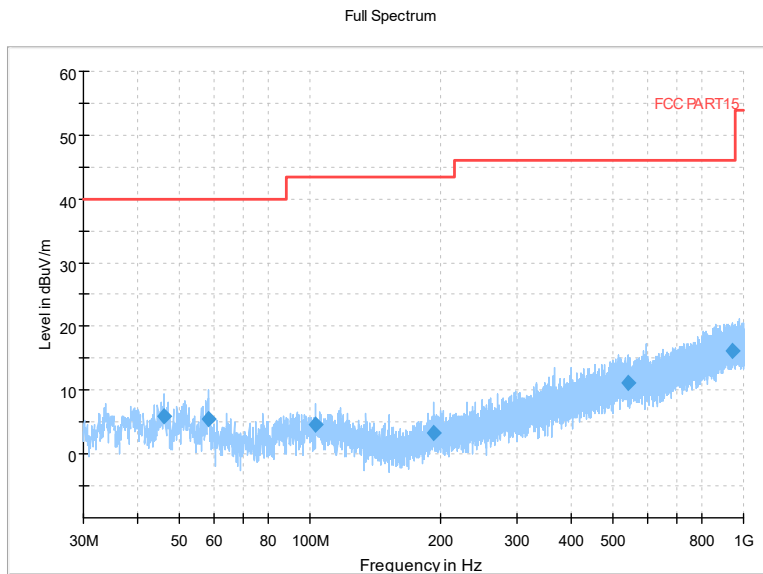

Full Spectrum

Preview Result 2-AVG Preview Result 1-PK+
00 WIFI FCC 5G AV54

Comment

Frequency Range: 18GHz -40GHz
Detector: Av mode and PK mode
Test Mode: 802.11ax(HE80)

Carrier frequency (MHz): 5690
Channel No.:138