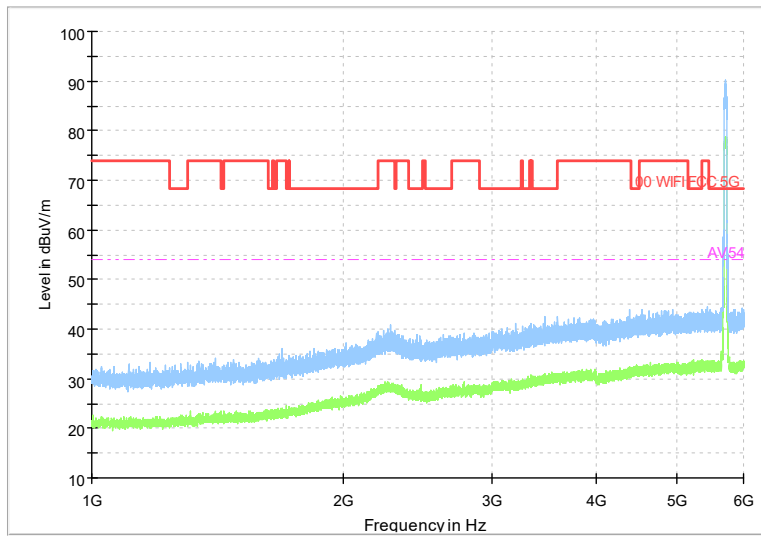

Full Spectrum

Frequency Range: 1GHz -6GHz
Detector: Av mode and PK mode
Test Mode: 802.11ac(VHT40)

Full Spectrum

Frequency Range: 6GHz -18GHz
Detector: Av mode and PK mode
Test Mode: 802.11ac(VHT40)

Full Spectrum

Preview Result 2-AVG Preview Result 1-PK+
00 WIFI FCC 5G AV54

Comment

Frequency Range: 18GHz -40GHz
Detector: Av mode and PK mode
Test Mode: 802.11ac(VHT40)

Full Spectrum

Frequency Range: 30MHz -1GHz
Detector: QP mode
Test Mode: 802.11ax(HE40)

Full Spectrum

Frequency Range: 1GHz -6GHz
Detector: Av mode and PK mode
Test Mode: 802.11ax(HE40)

Full Spectrum

Frequency Range: 6GHz -18GHz
Detector: Av mode and PK mode
Test Mode: 802.11ax(HE40)

Full Spectrum