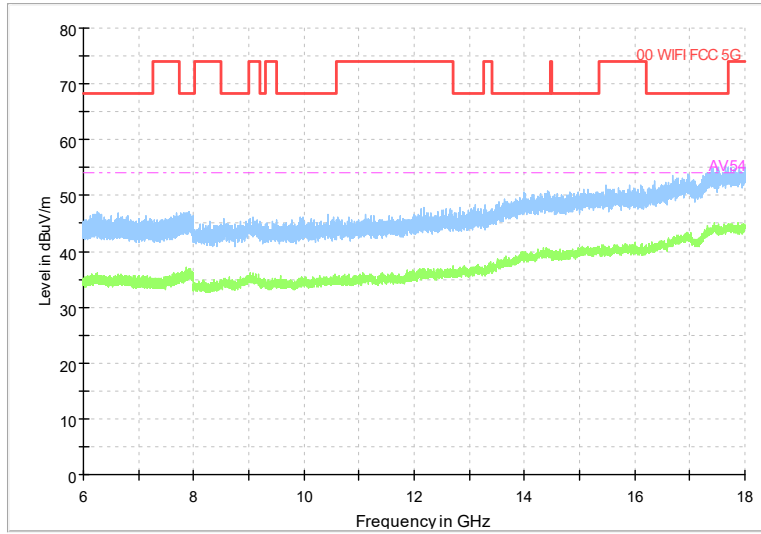

Frequency Range: 1GHz -6GHz
Detector: Av mode and PK mode
Modulation type: 802.11n(HT40)

Full Spectrum

Frequency Range: 6GHz -18GHz
Detector: Av mode and PK mode
Modulation type: 802.11n(HT40)

Full Spectrum

Preview Result 2-AVG 00 WIFI FCC 5G
Preview Result 1-PK+ AV54

Comment

Frequency Range: 18GHz -40GHz
Detector: Av mode and PK mode
Modulation type: 802.11n(HT40)

Full Spectrum

Frequency Range: 30MHz -1GHz
Detector: QP mode
Test Mode: 802.11ac(VHT40)

Full Spectrum

Frequency Range: 1GHz -6GHz
Detector: Av mode and PK mode
Test Mode: 802.11ac(VHT40)

Full Spectrum

Frequency Range: 6GHz -18GHz
Detector: Av mode and PK mode
Test Mode: 802.11ac(VHT40)

Full Spectrum