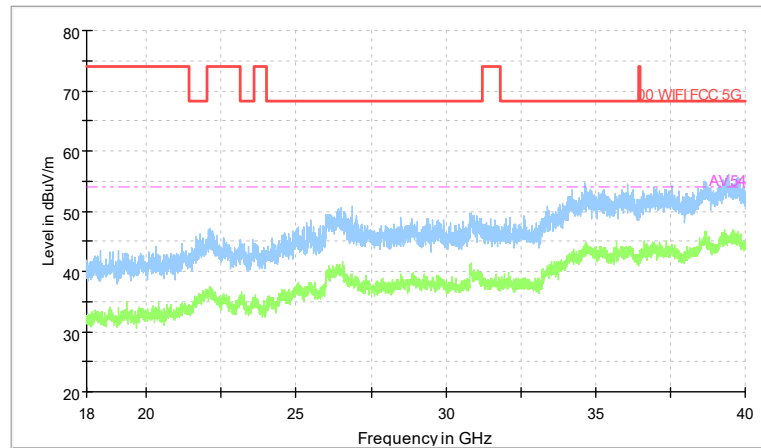

Full Spectrum

Preview Result 2-AVG 00 WIFI FCC 5G
Preview Result 1-PK+ AV54

Comment

Frequency Range: 18GHz -40GHz
Detector: Av mode and PK mode
Modulation type: 802.11n(HT40)