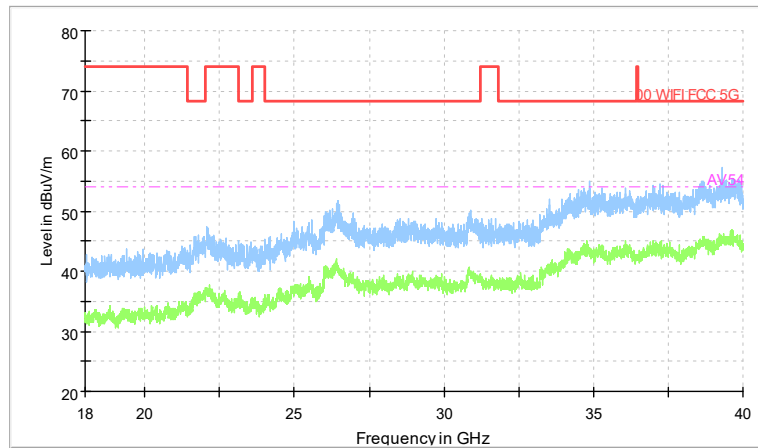

Frequency Range: 6GHz -18GHz
Detector: Av mode and PK mode
Modulation type: 802.11n(HT20)

Full Spectrum

Preview Result 2-AVG
00 WIFI FCC 5G
Preview Result 1-PK+
AV54

Comment

Frequency Range: 18GHz -40GHz
Detector: Av mode and PK mode
Modulation type: 802.11n(HT20)

Frequency Range: 30MHz -1GHz
Detector: QP mode
Test Mode: 802.11ac(VHT20)

Frequency Range: 1GHz -6GHz
Detector: Av mode and PK mode
Test Mode: 802.11ac(VHT20)

Full Spectrum

Frequency Range: 6GHz -18GHz
Detector: Av mode and PK mode
Test Mode: 802.11ac(VHT20)

Full Spectrum

Preview Result 2-AVG Preview Result 1-PK+
00 WIFI FCC 5G AV54

Comment

Frequency Range: 18GHz -40GHz
Detector: Av mode and PK mode
Test Mode: 802.11ac(VHT20)

Full Spectrum

Frequency Range: 30MHz -1GHz
Detector: QP mode
Test Mode: 802.11ax(HE20)