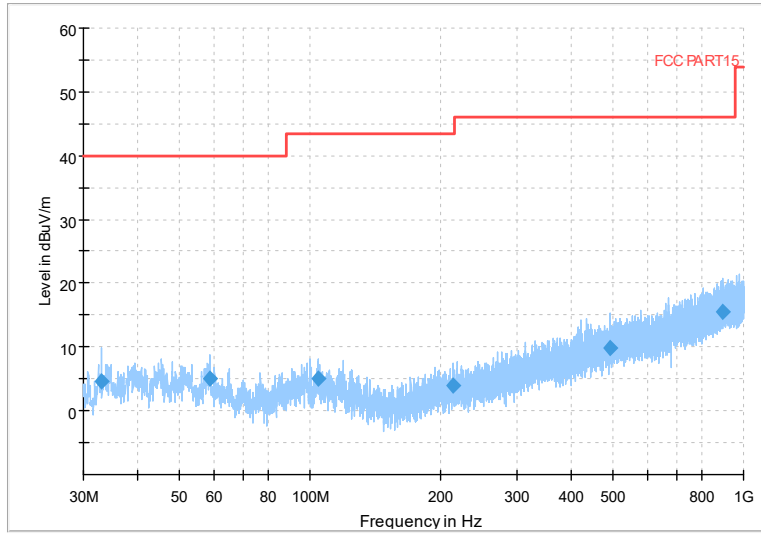

Full Spectrum

Frequency Range: 6GHz -18GHz
Detector: Av mode and PK mode
Test Mode: 802.11ac(VHT80)

Full Spectrum

Preview Result 2-AVG Preview Result 1-PK+
00 WIFI FCC 5G AV54

Comment

Frequency Range: 18GHz -40GHz
Detector: Av mode and PK mode
Test Mode: 802.11ac(VHT80)

Full Spectrum

Frequency Range: 30MHz -1GHz
Detector: QP mode
Test Mode: 802.11ax(HE80)

Full Spectrum

Frequency Range: 1GHz -6GHz
Detector: Av mode and PK mode
Test Mode: 802.11ax(HE80)

Full Spectrum

Frequency Range: 6GHz -18GHz
Detector: Av mode and PK mode
Test Mode: 802.11ax(HE80)