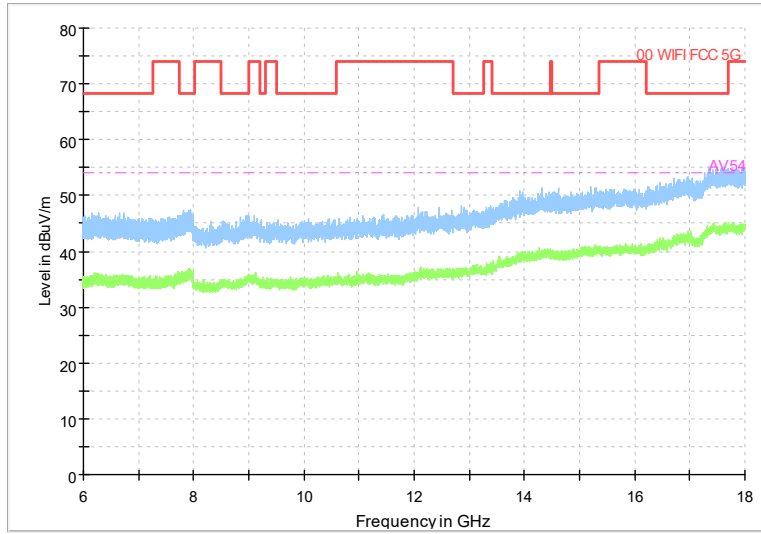

Frequency Range: 1GHz -6GHz
Detector: Av mode and PK mode
Modulation type: 802.11n(HT40)

Full Spectrum

Frequency Range: 6GHz -18GHz
Detector: Av mode and PK mode
Modulation type: 802.11n(HT40)

Full Spectrum

Preview Result 2-AVG Preview Result 1-PK+
00 WIFI FCC 5G AV54

Comment

Frequency Range: 18GHz -40GHz
Detector: Av mode and PK mode
Modulation type: 802.11n(HT40)

Full Spectrum

Frequency Range: 30MHz -1GHz
Detector: QP mode
Test Mode: 802.11ac(VHT40)

Full Spectrum

Frequency Range: 1GHz -6GHz
Detector: Av mode and PK mode
Test Mode: 802.11ac(VHT40)

Full Spectrum

Frequency Range: 6GHz -18GHz
Detector: Av mode and PK mode
Test Mode: 802.11ac(VHT40)

Full Spectrum