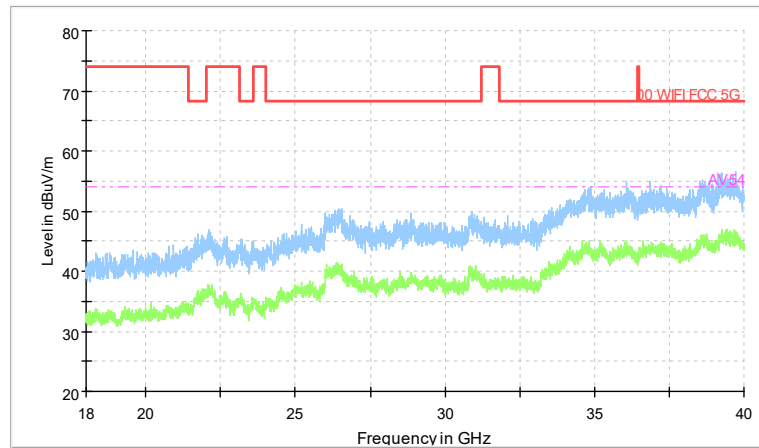

Full Spectrum

Preview Result 2-AVG   Preview Result 1-PK+
00 WIFI FCC 5G   AV54

Comment

Frequency Range: 18GHz -40GHz
Detector: Av mode and PK mode
Modulation type: 802.11n(HT40)