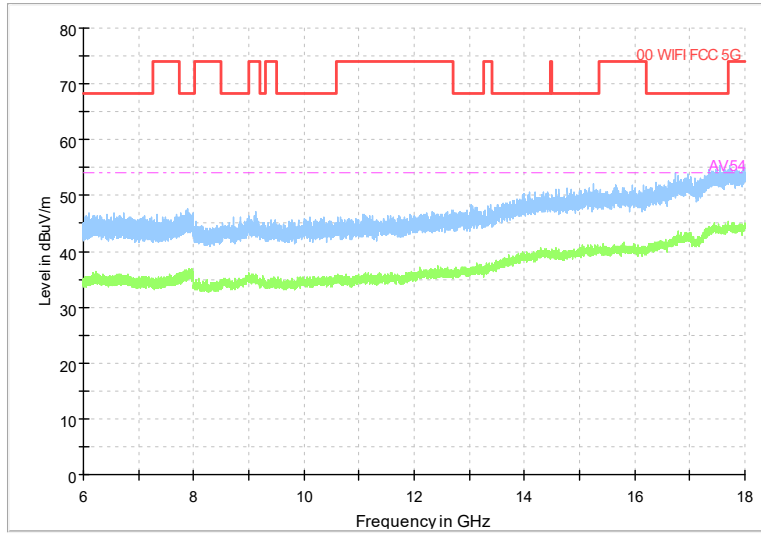

Full Spectrum

Frequency Range: 1GHz -6GHz
Detector: Av mode and PK mode
Modulation type: 802.11n(HT20)

Full Spectrum

Frequency Range: 6GHz -18GHz
Detector: Av mode and PK mode
Modulation type: 802.11n(HT20)

Full Spectrum

Preview Result 2-AVG Preview Result 1-PK+
00 WIFI FCC 5G AV54

Comment

Frequency Range: 18GHz -40GHz
Detector: Av mode and PK mode
Modulation type: 802.11n(HT20)

Frequency Range: 30MHz -1GHz
Detector: QP mode
Test Mode: 802.11ac(VHT20)

Frequency Range: 1GHz -6GHz
Detector: Av mode and PK mode
Test Mode: 802.11ac(VHT20)

Full Spectrum

Frequency Range: 6GHz -18GHz
Detector: Av mode and PK mode
Test Mode: 802.11ac(VHT20)

Full Spectrum

Preview Result 2-AVG Preview Result 1-PK+
00 WIFI FCC 5G AV54