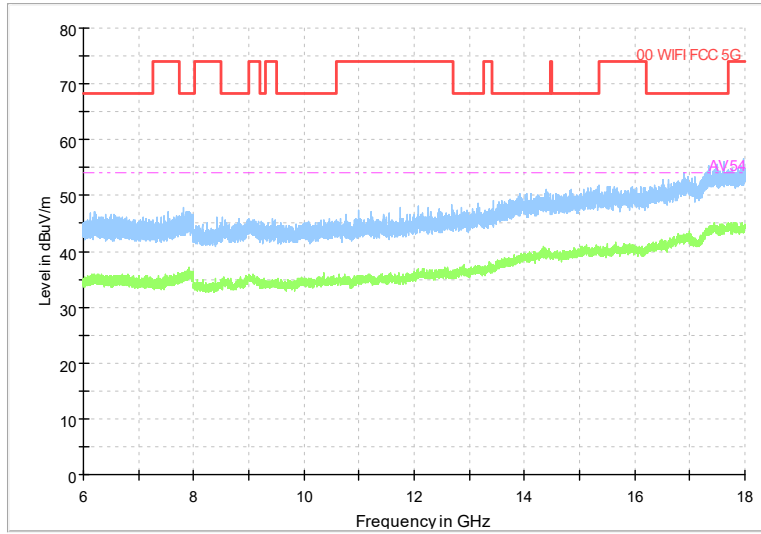

Full Spectrum

Frequency Range: 1GHz -6GHz
Detector: Av mode and PK mode
Test Mode: 802.11ax(HE20)

Full Spectrum

Frequency Range: 6GHz -18GHz
Detector: Av mode and PK mode
Test Mode: 802.11ax(HE20)

Full Spectrum

Preview Result 2-AVG Preview Result 1-PK+
00 WIFI FCC 5G AV54

Comment

Frequency Range: 18GHz -40GHz
Detector: Av mode and PK mode
Test Mode: 802.11ax(HE20)

Carrier frequency (MHz): 5510
Channel No.:102

Frequency Range: 30MHz -1GHz
Detector: QP mode
Modulation type: 802.11n(HT40)

Frequency Range: 1GHz -6GHz
Detector: Av mode and PK mode
Modulation type: 802.11n(HT40)

Full Spectrum

Frequency Range: 6GHz -18GHz
Detector: Av mode and PK mode
Modulation type: 802.11n(HT40)

Full Spectrum