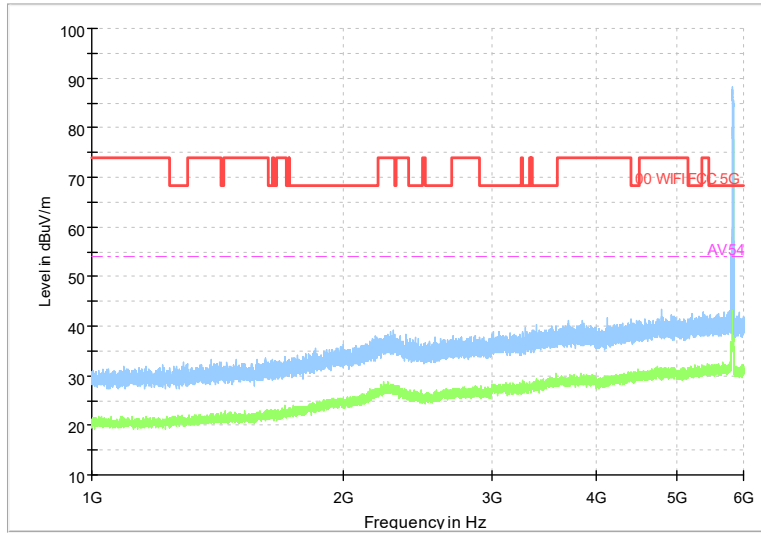

Frequency Range: 1GHz -6GHz
Detector: Av mode and PK mode
Modulation type: 802.11a

Full Spectrum

Frequency Range: 6GHz -18GHz
Detector: Av mode and PK mode
Modulation type: 802.11a

Full Spectrum

Preview Result 2-AVG Preview Result 1-PK+
00 WIFI FCC 5G AV54

Comment

Frequency Range: 18GHz -40GHz
Detector: Av mode and PK mode
Modulation type: 802.11a

Full Spectrum

Frequency Range: 30MHz -1GHz
Detector: QP mode
Modulation type: 802.11n(HT20)

Full Spectrum

Frequency Range: 1GHz -6GHz
Detector: Av mode and PK mode
Modulation type: 802.11n(HT20)

Full Spectrum

Frequency Range: 6GHz -18GHz
Detector: Av mode and PK mode
Modulation type: 802.11n(HT20)

Full Spectrum

Preview Result 2-AVG Preview Result 1-PK+
00 WIFI FCC 5G AV54

Comment

Frequency Range: 18GHz -40GHz
Detector: Av mode and PK mode
Modulation type: 802.11n(HT20)