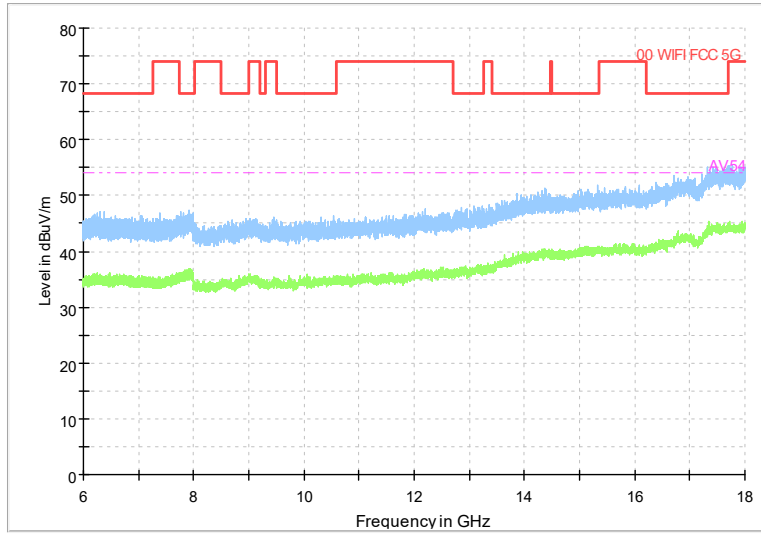

Frequency Range: 1GHz -6GHz
Detector: Av mode and PK mode
Test Mode: 802.11ac(VHT80)

Full Spectrum

Frequency Range: 6GHz -18GHz
Detector: Av mode and PK mode
Test Mode: 802.11ac(VHT80)

Full Spectrum

Preview Result 2-AVG Preview Result 1-PK+
00 WIFI FCC 5G AV54

Comment

Frequency Range: 18GHz -40GHz
Detector: Av mode and PK mode
Test Mode: 802.11ac(VHT80)

Full Spectrum

Frequency Range: 30MHz -1GHz
Detector: QP mode
Test Mode: 802.11ax(HE80)

Full Spectrum

Frequency Range: 1GHz -6GHz
Detector: Av mode and PK mode
Test Mode: 802.11ax(HE80)

Full Spectrum

Frequency Range: 6GHz -18GHz
Detector: Av mode and PK mode
Test Mode: 802.11ax(HE80)

Full Spectrum

Preview Result 2-AVG Preview Result 1-PK+
00 WIFI FCC 5G AV54

Comment

Frequency Range: 18GHz -40GHz
Detector: Av mode and PK mode
Test Mode: 802.11ax(HE80)