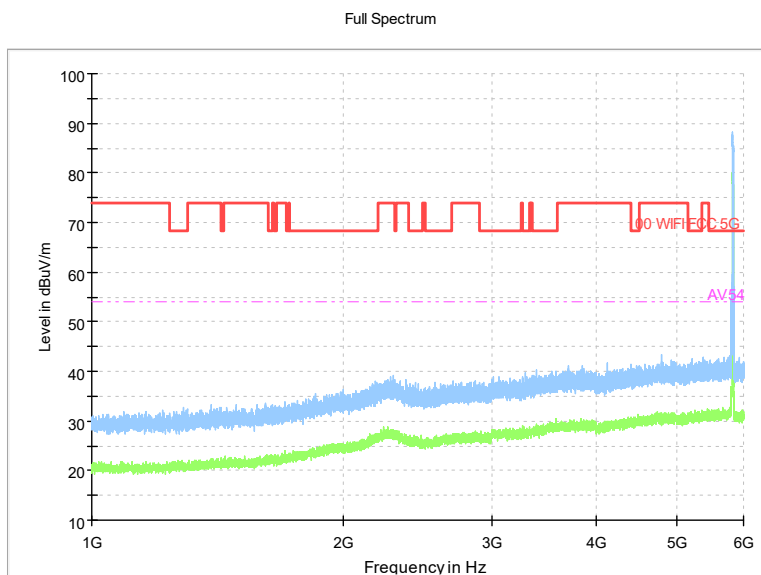

Full Spectrum

Frequency Range: 1GHz -6GHz
Detector: Av mode and PK mode
Test Mode: 802.11ax(HE20)

Full Spectrum

Frequency Range: 6GHz -18GHz
Detector: Av mode and PK mode
Test Mode: 802.11ax(HE20)

Full Spectrum

Preview Result 2-AVG Preview Result 1-PK+
00 WIFI FCC 5G AV54

Comment

Frequency Range: 18GHz -40GHz
Detector: Av mode and PK mode
Test Mode: 802.11ax(HE20)

Carrier frequency (MHz): 5825
Channel No.:165

Frequency Range: 30MHz -1GHz
Detector: QP mode
Modulation type: 802.11a

Frequency Range: 1GHz -6GHz
Detector: Av mode and PK mode
Modulation type: 802.11a

Full Spectrum

Frequency Range: 6GHz -18GHz
Detector: Av mode and PK mode
Modulation type: 802.11a

Full Spectrum

Preview Result 2-AVG Preview Result 1-PK+
00 WIFI FCC 5G AV54