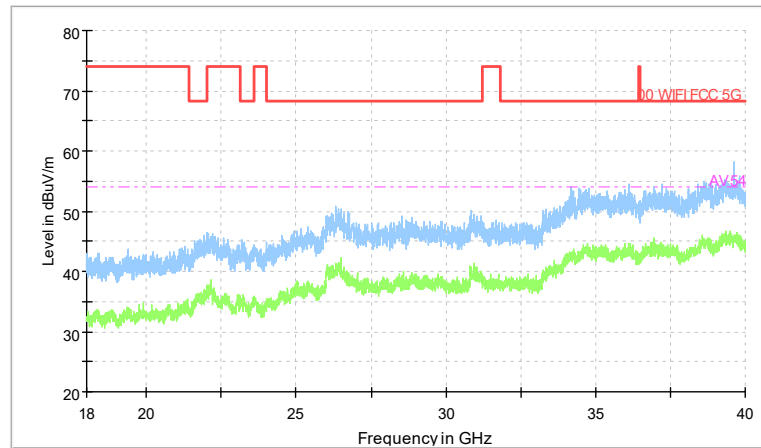

Full Spectrum

Preview Result 2-AVG Preview Result 1-PK+
00 WIFI FCC 5G AV54

Comment

Frequency Range: 18GHz -40GHz
Detector: Av mode and PK mode
Modulation type: 802.11a

Full Spectrum

Frequency Range: 30MHz -1GHz
Detector: QP mode
Modulation type: 802.11n(HT20)

Full Spectrum

Frequency Range: 1GHz -6GHz
Detector: Av mode and PK mode
Modulation type: 802.11n(HT20)

Full Spectrum

Frequency Range: 6GHz -18GHz
Detector: Av mode and PK mode
Modulation type: 802.11n(HT20)

Full Spectrum

Preview Result 2-AVG Preview Result 1-PK+
00 WIFI FCC 5G AV54

Comment

Frequency Range: 18GHz -40GHz
Detector: Av mode and PK mode
Modulation type: 802.11n(HT20)

Frequency Range: 30MHz -1GHz
Detector: QP mode
Test Mode: 802.11ac(VHT20)