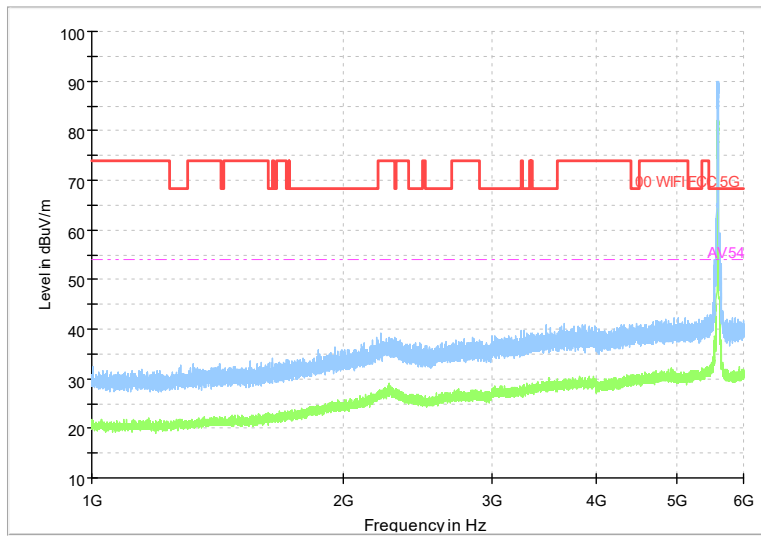

Full Spectrum

Frequency Range: 1GHz -6GHz
Detector: Av mode and PK mode
Test Mode: 802.11ac(VHT40)

Full Spectrum

Frequency Range: 6GHz -18GHz
Detector: Av mode and PK mode
Test Mode: 802.11ac(VHT40)

Full Spectrum

Preview Result 2-AVG Preview Result 1-PK+
00 WIFI FCC 5G AV54

Comment

Frequency Range: 18GHz -40GHz
Detector: Av mode and PK mode
Test Mode: 802.11ac(VHT40)

Full Spectrum

Frequency Range: 30MHz -1GHz
Detector: QP mode
Test Mode: 802.11ax(HE40)

Full Spectrum

Frequency Range: 1GHz -6GHz
Detector: Av mode and PK mode
Test Mode: 802.11ax(HE40)

Full Spectrum

Frequency Range: 6GHz -18GHz
Detector: Av mode and PK mode
Test Mode: 802.11ax(HE40)

Full Spectrum