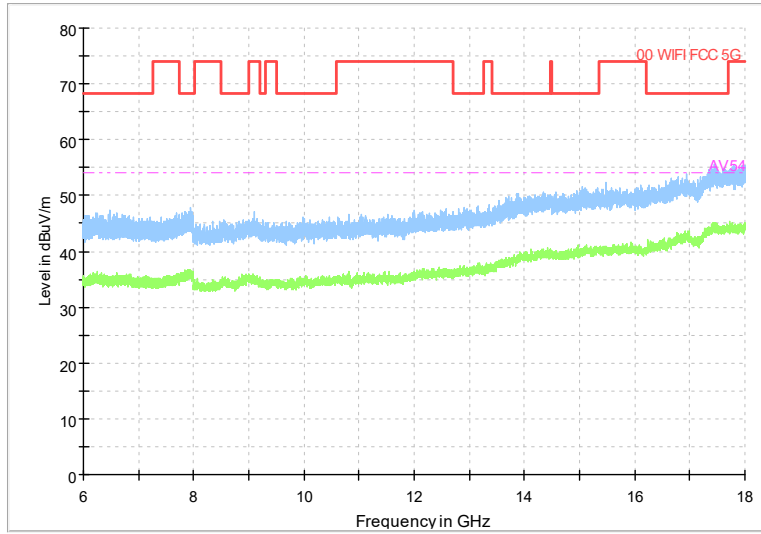

Frequency Range: 30MHz -1GHz
Detector: QP mode
Test Mode: 802.11ac(VHT20)

Frequency Range: 1GHz -6GHz
Detector: Av mode and PK mode
Test Mode: 802.11ac(VHT20)

Full Spectrum

Frequency Range: 6GHz -18GHz
Detector: Av mode and PK mode
Test Mode: 802.11ac(VHT20)

Full Spectrum

Preview Result 2-AVG Preview Result 1-PK+
00 WIFI FCC 5G AV54

Comment

Frequency Range: 18GHz -40GHz
Detector: Av mode and PK mode
Test Mode: 802.11ac(VHT20)

Full Spectrum

Frequency Range: 30MHz -1GHz
Detector: QP mode
Test Mode: 802.11ax(HE20)

Full Spectrum

Frequency Range: 1GHz -6GHz
Detector: Av mode and PK mode
Test Mode: 802.11ax(HE20)

Full Spectrum

Frequency Range: 6GHz -18GHz
Detector: Av mode and PK mode
Test Mode: 802.11ax(HE20)

Full Spectrum