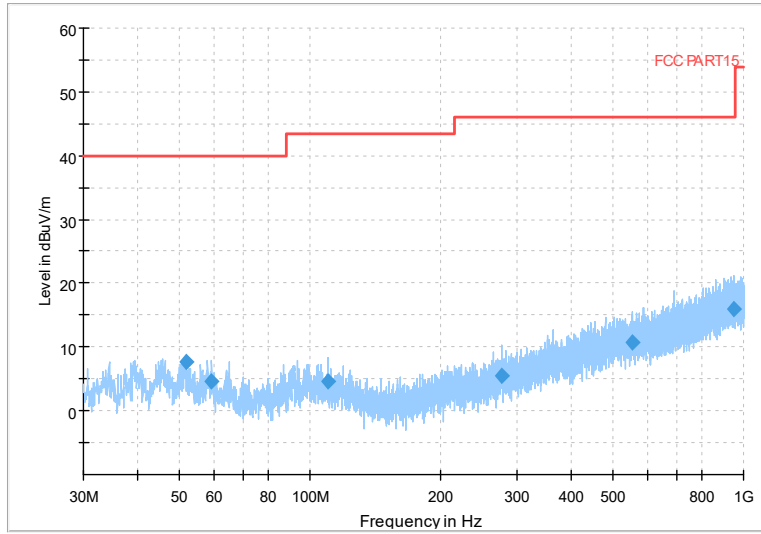

Full Spectrum

Frequency Range: 30MHz -1GHz
Detector: QP mode
Test Mode: 802.11ax(HE80)