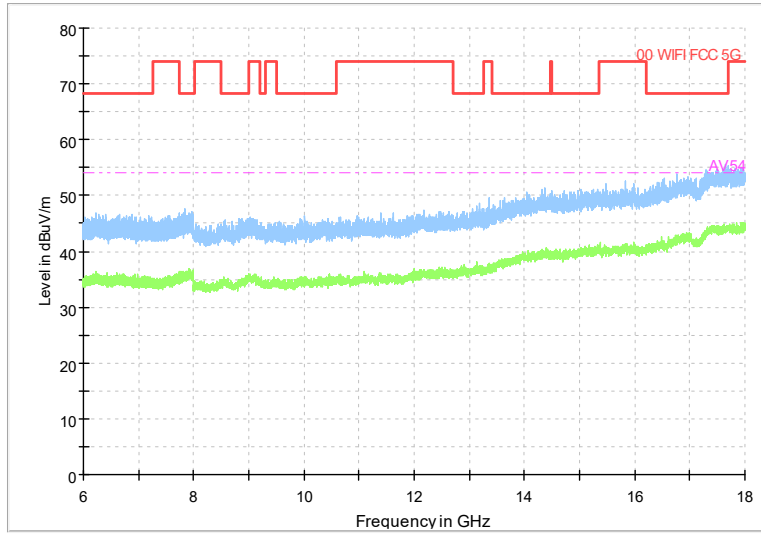

Full Spectrum

Frequency Range: 1GHz -6GHz
Detector: Av mode and PK mode
Test Mode: 802.11ax(HE40)

Full Spectrum

Frequency Range: 6GHz -18GHz
Detector: Av mode and PK mode
Test Mode: 802.11ax(HE40)

Full Spectrum

Preview Result 2-AVG Preview Result 1-PK+
00 WIFI FCC 5G AV54

Comment

Frequency Range: 18GHz -40GHz
Detector: Av mode and PK mode
Test Mode: 802.11ax(HE40)

Carrier frequency (MHz): 5710
Channel No.:142

Frequency Range: 30MHz -1GHz
Detector: QP mode
Modulation type: 802.11n(HT40)

Frequency Range: 1GHz -6GHz
Detector: Av mode and PK mode
Modulation type: 802.11n(HT40)

Full Spectrum

Frequency Range: 6GHz -18GHz
Detector: Av mode and PK mode
Modulation type: 802.11n(HT40)

Full Spectrum