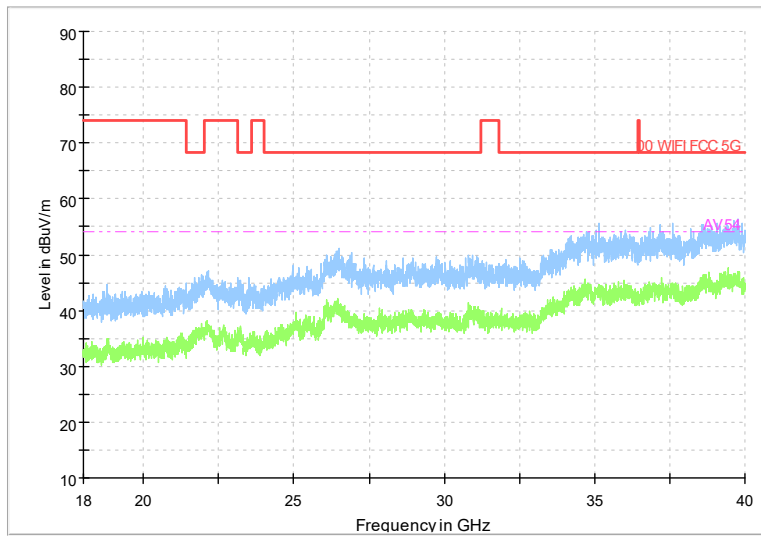

Frequency Range: 1GHz -6GHz
Detector: Av mode and PK mode
Modulation type: 802.11n(HT40)

Full Spectrum

Frequency Range: 6GHz -18GHz
Detector: Av mode and PK mode
Modulation type: 802.11n(HT40)

Full Spectrum

Frequency Range: 18GHz -40GHz
Detector: Av mode and PK mode
Modulation type: 802.11n(HT40)

Full Spectrum

Frequency Range: 30MHz -1GHz
Detector: QP mode
Test Mode: 802.11ac(VHT40)

Full Spectrum

Frequency Range: 1GHz -6GHz
Detector: Av mode and PK mode
Test Mode: 802.11ac(VHT40)

Full Spectrum

Frequency Range: 6GHz -18GHz
Detector: Av mode and PK mode
Test Mode: 802.11ac(VHT40)

Full Spectrum

Frequency Range: 18GHz -40GHz
Detector: Av mode and PK mode
Test Mode: 802.11ac(VHT40)

Full Spectrum