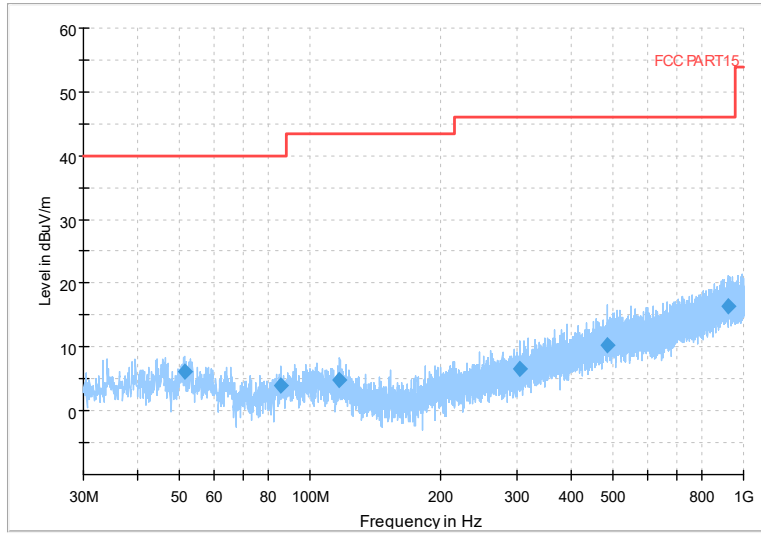

Full Spectrum

Frequency Range: 30MHz -1GHz
Detector: QP mode
Test Mode: 802.11ac(VHT40)