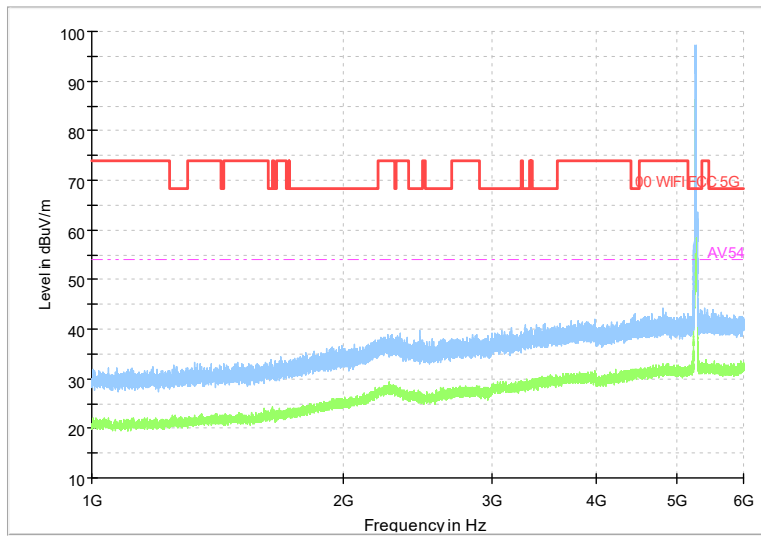

Full Spectrum

Frequency Range: 18GHz -40GHz
Detector: Av mode and PK mode
Test Mode: 802.11ac(VHT20)

Full Spectrum

Frequency Range: 30MHz -1GHz
Detector: QP mode
Test Mode: 802.11ax(HE20)

Full Spectrum

Frequency Range: 1GHz -6GHz
Detector: Av mode and PK mode
Test Mode: 802.11ax(HE20)

Full Spectrum

Frequency Range: 6GHz -18GHz
Detector: Av mode and PK mode
Test Mode: 802.11ax(HE20)

Full Spectrum

Frequency Range: 18GHz -40GHz
Detector: Av mode and PK mode
Test Mode: 802.11ax(HE20)

Carrier frequency (MHz):