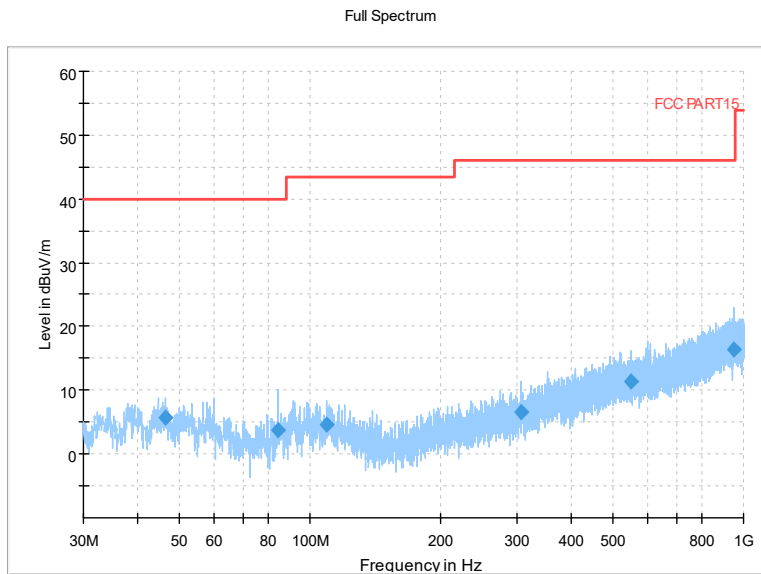

Carrier frequency (MHz): 5320
Channel No.:64

Frequency Range: 30MHz -1GHz
Detector: QP mode
Modulation type: 802.11a