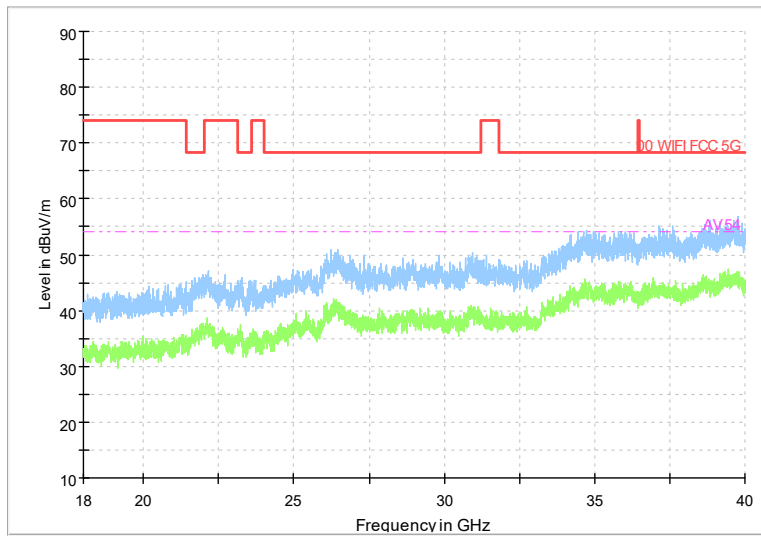

Frequency Range: 1GHz -6GHz
Detector: Av mode and PK mode
Modulation type: 802.11n(HT40)

Full Spectrum

Frequency Range: 6GHz -18GHz
Detector: Av mode and PK mode
Modulation type: 802.11n(HT40)

Full Spectrum

Frequency Range: 18GHz -40GHz
Detector: Av mode and PK mode
Modulation type: 802.11n(HT40)

Full Spectrum

Frequency Range: 30MHz -1GHz
Detector: QP mode
Test Mode: 802.11ac(VHT40)

Full Spectrum

Frequency Range: 1GHz -6GHz
Detector: Av mode and PK mode
Test Mode: 802.11ac(VHT40)

Full Spectrum

Frequency Range: 6GHz -18GHz
Detector: Av mode and PK mode
Test Mode: 802.11ac(VHT40)

Full Spectrum

Frequency Range: 18GHz -40GHz
Detector: Av mode and PK mode
Test Mode: 802.11ac(VHT40)

Full Spectrum