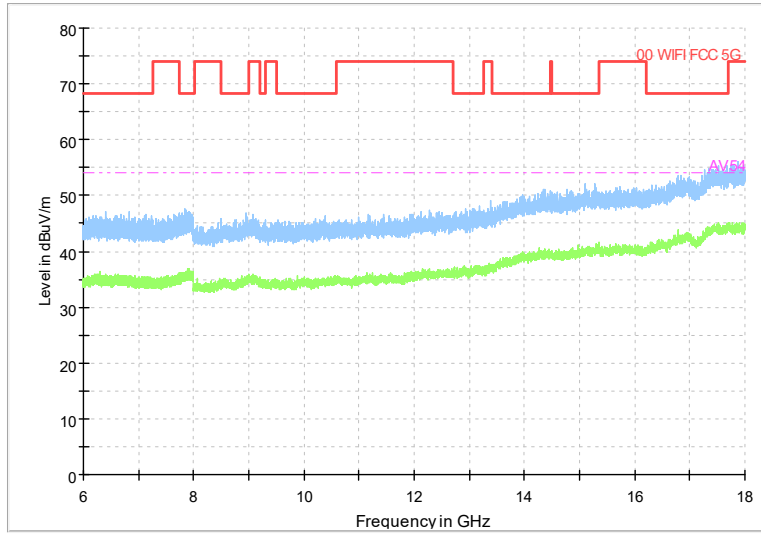

Full Spectrum

Frequency Range: 30MHz -1GHz
Detector: QP mode
Test Mode: 802.11ax(HE80)

Full Spectrum

Frequency Range: 1GHz -6GHz
Detector: Av mode and PK mode
Test Mode: 802.11ax(HE80)

Full Spectrum

Frequency Range: 6GHz -18GHz
Detector: Av mode and PK mode
Test Mode: 802.11ax(HE80)

Full Spectrum

Frequency Range: 18GHz -40GHz
Detector: Av mode and PK mode
Test Mode: 802.11ax(HE80)

Carrier frequency (MHz): 5500
Channel No.:100

Frequency Range: 30MHz -1GHz
Detector: QP mode
Modulation type: 802.11a

Frequency Range: 1GHz -6GHz
Detector: Av mode and PK mode
Modulation type: 802.11a

Full Spectrum

Frequency Range: 6GHz -18GHz
Detector: Av mode and PK mode
Modulation type: 802.11a

Full Spectrum

Frequency Range: 18GHz -40GHz
Detector: Av mode and PK mode
Modulation type: 802.11a