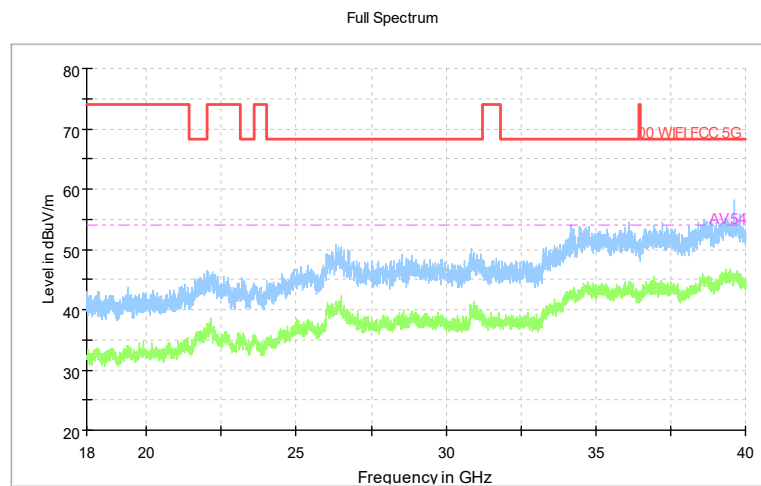

Full Spectrum

Frequency Range: 6GHz -18GHz
Detector: Av mode and PK mode
Test Mode: 802.11ax(HE20)

Full Spectrum

Frequency Range: 18GHz -40GHz
Detector: Av mode and PK mode
Test Mode: 802.11ax(HE20)

Carrier frequency (MHz):

5300

Channel No.:60

Frequency Range: 30MHz -1GHz

Detector: QP mode

Modulation type: 802.11a

Frequency Range: 1GHz -6GHz

Detector: Av mode and PK mode

Modulation type: 802.11a

Frequency Range: 6GHz -18GHz
Detector: Av mode and PK mode
Modulation type: 802.11a

Preview Result 2-AVG 00 WIFI FCC 5G Preview Result 1-PK+ AV54

Comment

Frequency Range: 18GHz -40GHz
Detector: Av mode and PK mode
Modulation type: 802.11a