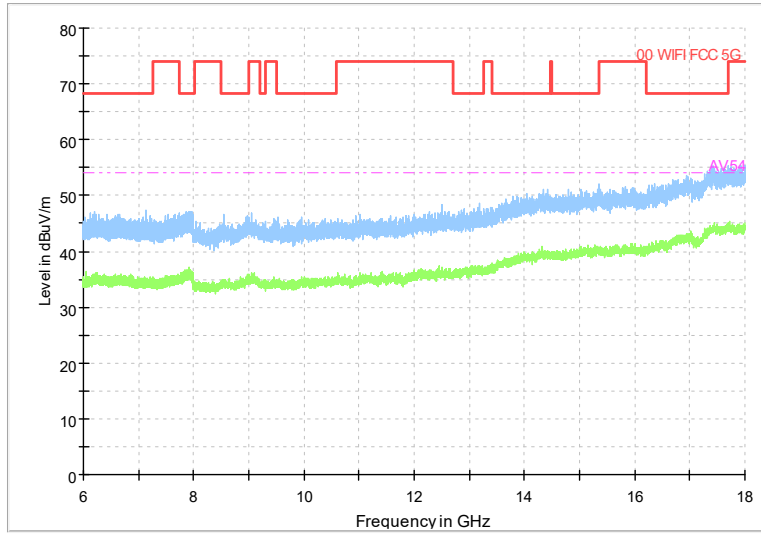

Frequency Range: 6GHz -18GHz
Detector: Av mode and PK mode
Modulation type: 802.11n(HT20)

Full Spectrum

Preview Result 2-AVG Preview Result 1-PK+
00 WIFI FCC 5G AV54

Comment

Frequency Range: 18GHz -40GHz
Detector: Av mode and PK mode
Modulation type: 802.11n(HT20)

Full Spectrum

Frequency Range: 30MHz -1GHz
Detector: QP mode
Test Mode: 802.11ac(VHT20)

Full Spectrum

Frequency Range: 1GHz -6GHz
Detector: Av mode and PK mode
Test Mode: 802.11ac(VHT20)

Full Spectrum

Frequency Range: 6GHz -18GHz
Detector: Av mode and PK mode
Test Mode: 802.11ac(VHT20)

Full Spectrum

Preview Result 2-AVG Preview Result 1-PK+
00 WIFI FCC 5G AV54

Comment

Frequency Range: 18GHz -40GHz
Detector: Av mode and PK mode
Test Mode: 802.11ac(VHT20)

Full Spectrum

Frequency Range: 30MHz -1GHz
Detector: QP mode
Test Mode: 802.11ax(HE20)