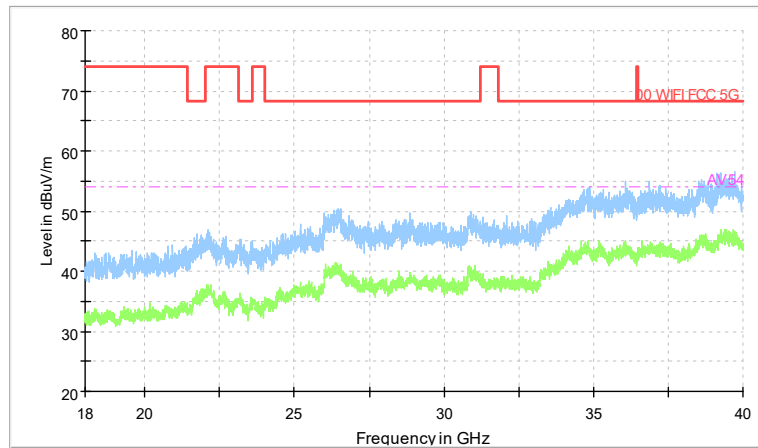

Full Spectrum

Frequency Range: 1GHz -6GHz
Detector: Av mode and PK mode
Modulation type: 802.11n(HT20)

Full Spectrum

Frequency Range: 6GHz -18GHz
Detector: Av mode and PK mode
Modulation type: 802.11n(HT20)

Full Spectrum

Preview Result 2-AVG Preview Result 1-PK+
00 WIFI FCC 5G AV54

Comment

Frequency Range: 18GHz -40GHz
Detector: Av mode and PK mode
Modulation type: 802.11n(HT20)

Frequency Range: 30MHz -1GHz
Detector: QP mode
Test Mode: 802.11ac(VHT20)

Frequency Range: 1GHz -6GHz
Detector: Av mode and PK mode
Test Mode: 802.11ac(VHT20)

Full Spectrum

Frequency Range: 6GHz -18GHz
Detector: Av mode and PK mode
Test Mode: 802.11ac(VHT20)

Full Spectrum

Preview Result 2-AVG Preview Result 1-PK+
00 WIFI FCC 5G AV54