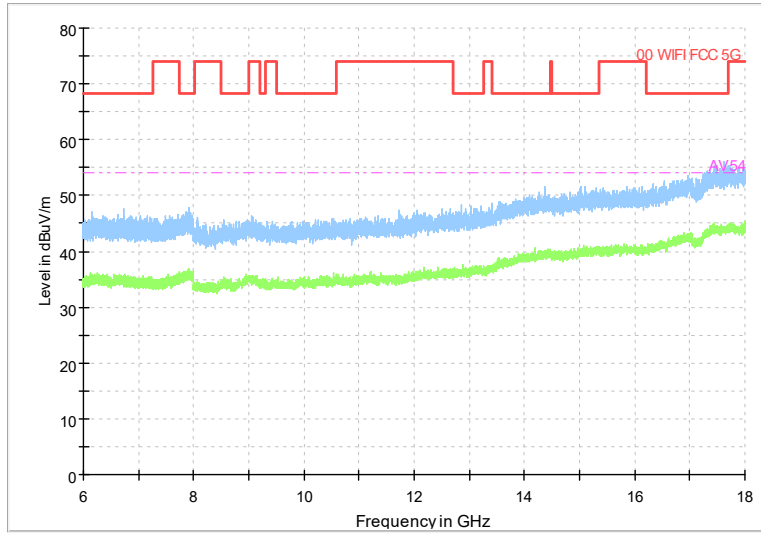

Frequency Range: 6GHz -18GHz
Detector: Av mode and PK mode
Modulation type: 802.11a

Preview Result 2-AVG 00 WIFI FCC 5G Preview Result 1-PK+ AV54

Comment

Frequency Range: 18GHz -40GHz
Detector: Av mode and PK mode
Modulation type: 802.11a

Full Spectrum

Frequency Range: 30MHz -1GHz
Detector: QP mode
Modulation type: 802.11n(HT20)

Full Spectrum

Frequency Range: 1GHz -6GHz
Detector: Av mode and PK mode
Modulation type: 802.11n(HT20)

Full Spectrum

Frequency Range: 6GHz -18GHz
Detector: Av mode and PK mode
Modulation type: 802.11n(HT20)

Full Spectrum

Frequency Range: 18GHz -40GHz
Detector: Av mode and PK mode
Modulation type: 802.11n(HT20)

Frequency Range: 30MHz -1GHz
Detector: QP mode
Test Mode: 802.11ac(VHT20)

Frequency Range: 1GHz -6GHz
Detector: Av mode and PK mode
Test Mode: 802.11ac(VHT20)

Full Spectrum

Frequency Range: 6GHz -18GHz
Detector: Av mode and PK mode
Test Mode: 802.11ac(VHT20)

Full Spectrum

Preview Result 2-AVG Preview Result 1-PK+
00 WIFI FCC 5G AV54