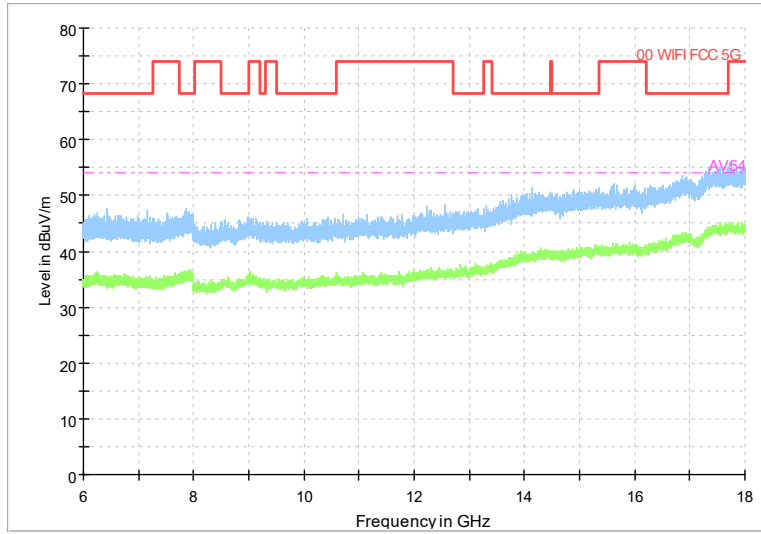

Full Spectrum

Frequency Range: 30MHz -1GHz
Detector: QP mode
Modulation type: 802.11n(HT20)

Full Spectrum

Frequency Range: 1GHz -6GHz
Detector: Av mode and PK mode
Modulation type: 802.11n(HT20)

Full Spectrum

Frequency Range: 6GHz -18GHz
Detector: Av mode and PK mode
Modulation type: 802.11n(HT20)

Full Spectrum

Frequency Range: 18GHz -40GHz
Detector: Av mode and PK mode
Modulation type: 802.11n(HT20)

Frequency Range: 30MHz -1GHz
Detector: QP mode
Test Mode: 802.11ac(VHT20)

Frequency Range: 1GHz -6GHz
Detector: Av mode and PK mode
Test Mode: 802.11ac(VHT20)

Full Spectrum

Frequency Range: 6GHz -18GHz
Detector: Av mode and PK mode
Test Mode: 802.11ac(VHT20)

Full Spectrum

Preview Result 2-AVG Preview Result 1-PK+
00 WIFI FCC 5G AV54