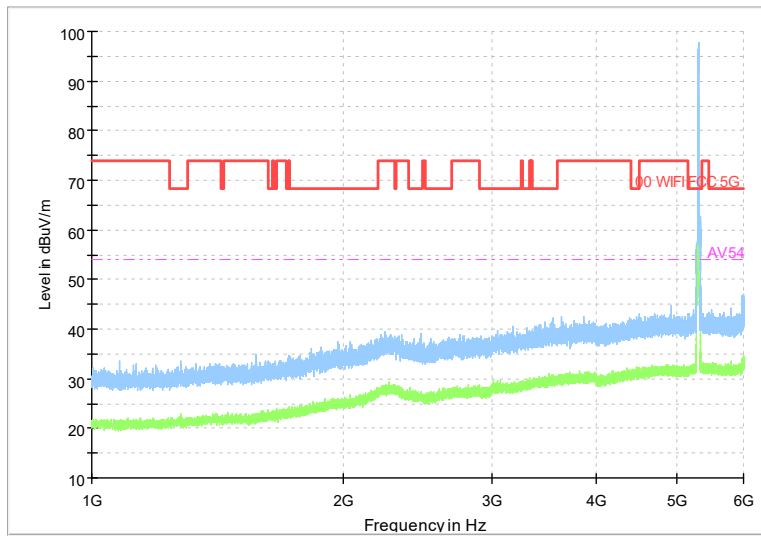

Frequency Range: 1GHz -6GHz
Detector: Av mode and PK mode
Test Mode: 802.11ac(VHT20)

Full Spectrum

Frequency Range: 6GHz -18GHz
Detector: Av mode and PK mode
Test Mode: 802.11ac(VHT20)

Full Spectrum

Preview Result 2-AVG Preview Result 1-PK+
00 WIFI FCC 5G AV54

Comment

Frequency Range: 18GHz -40GHz
Detector: Av mode and PK mode
Test Mode: 802.11ac(VHT20)

Full Spectrum

Frequency Range: 30MHz -1GHz
Detector: QP mode
Test Mode: 802.11ax(HE20)

Full Spectrum

Frequency Range: 1GHz -6GHz
Detector: Av mode and PK mode
Test Mode: 802.11ax(HE20)

Full Spectrum

Frequency Range: 6GHz -18GHz
Detector: Av mode and PK mode
Test Mode: 802.11ax(HE20)

Full Spectrum

Preview Result 2-AVG Preview Result 1-PK+
00 WIFI FCC 5G AV54

Comment

Frequency Range: 18GHz -40GHz
Detector: Av mode and PK mode
Test Mode: 802.11ax(HE20)