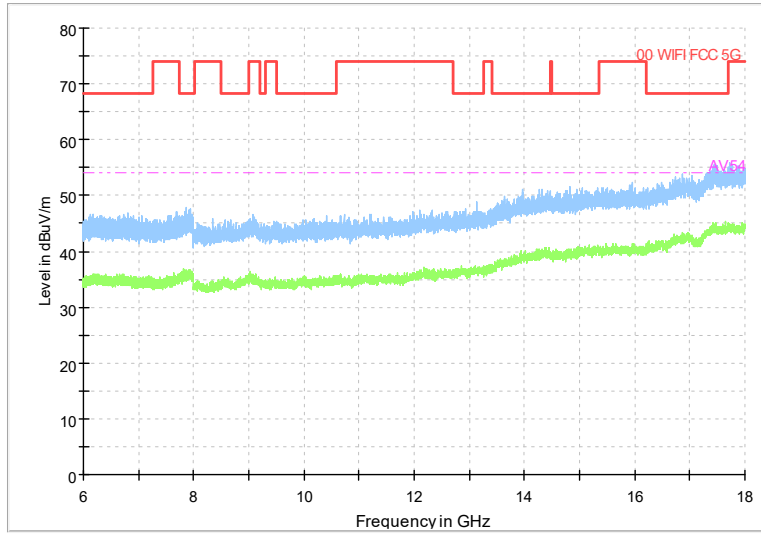

Frequency Range: 18GHz -40GHz
Detector: Av mode and PK mode
Modulation type: 802.11n(HT40)

Full Spectrum

Frequency Range: 30MHz -1GHz
Detector: QP mode
Test Mode: 802.11ac(VHT40)

Full Spectrum

Frequency Range: 1GHz -6GHz
Detector: Av mode and PK mode
Test Mode: 802.11ac(VHT40)

Full Spectrum

Frequency Range: 6GHz -18GHz
Detector: Av mode and PK mode
Test Mode: 802.11ac(VHT40)

Full Spectrum

Frequency Range: 18GHz -40GHz
Detector: Av mode and PK mode
Test Mode: 802.11ac(VHT40)

Full Spectrum

Frequency Range: 30MHz -1GHz
Detector: QP mode
Test Mode: 802.11ax(HE40)

Full Spectrum

Frequency Range: 1GHz -6GHz
Detector: Av mode and PK mode
Test Mode: 802.11ax(HE40)

Full Spectrum

Frequency Range: 6GHz -18GHz
Detector: Av mode and PK mode
Test Mode: 802.11ax(HE40)