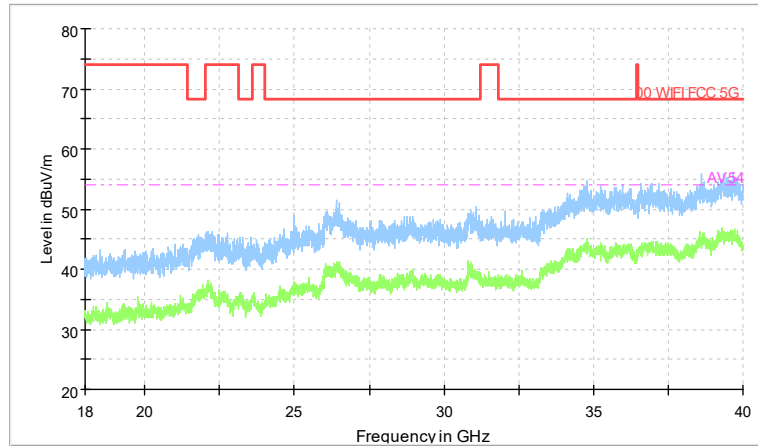

Frequency Range: 6GHz -18GHz
Detector: Av mode and PK mode
Modulation type: 802.11a

Full Spectrum

Preview Result 2-AVG Preview Result 1-PK+
00 WIFI FCC 5G AV54

Comment

Frequency Range: 18GHz -40GHz
Detector: Av mode and PK mode
Modulation type: 802.11a

Full Spectrum

Frequency Range: 30MHz -1GHz
Detector: QP mode
Modulation type: 802.11n(HT20)

Full Spectrum

Frequency Range: 1GHz -6GHz
Detector: Av mode and PK mode
Modulation type: 802.11n(HT20)

Full Spectrum

Frequency Range: 6GHz -18GHz
Detector: Av mode and PK mode
Modulation type: 802.11n(HT20)

Full Spectrum

Preview Result 2-AVG Preview Result 1-PK+
00 WIFI FCC 5G AV54

Comment

Frequency Range: 18GHz -40GHz
Detector: Av mode and PK mode
Modulation type: 802.11n(HT20)