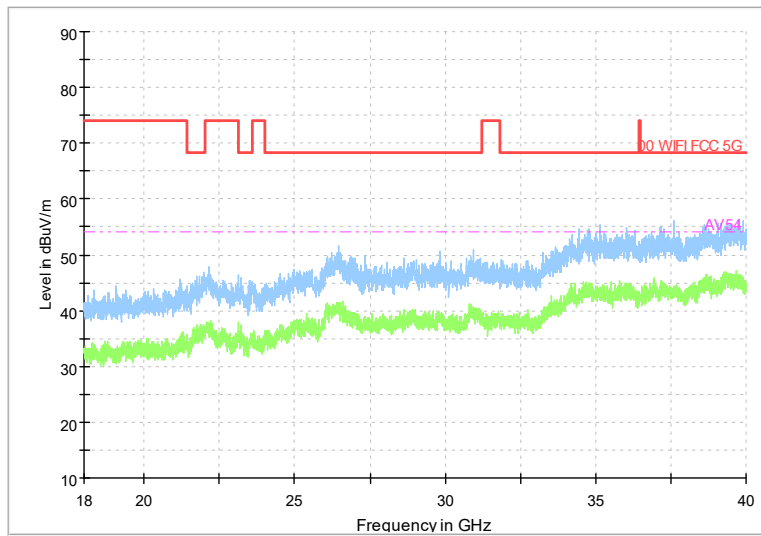

Frequency Range: 6GHz -18GHz
Detector: Av mode and PK mode
Modulation type: 802.11n(HT20)

Full Spectrum

Preview Result 2-AVG Preview Result 1-PK+
00 WIFI FCC 5G AV54

Comment

Frequency Range: 18GHz -40GHz
Detector: Av mode and PK mode
Modulation type: 802.11n(HT20)

Frequency Range: 30MHz -1GHz
Detector: QP mode
Test Mode: 802.11ac(VHT20)

Frequency Range: 1GHz -6GHz
Detector: Av mode and PK mode
Test Mode: 802.11ac(VHT20)

Full Spectrum

Frequency Range: 6GHz -18GHz
Detector: Av mode and PK mode
Test Mode: 802.11ac(VHT20)

Full Spectrum

Frequency Range: 18GHz -40GHz
Detector: Av mode and PK mode
Test Mode: 802.11ac(VHT20)

Full Spectrum

Frequency Range: 30MHz -1GHz
Detector: QP mode
Test Mode: 802.11ax(HE20)

Full Spectrum

Frequency Range: 1GHz -6GHz
Detector: Av mode and PK mode
Test Mode: 802.11ax(HE20)