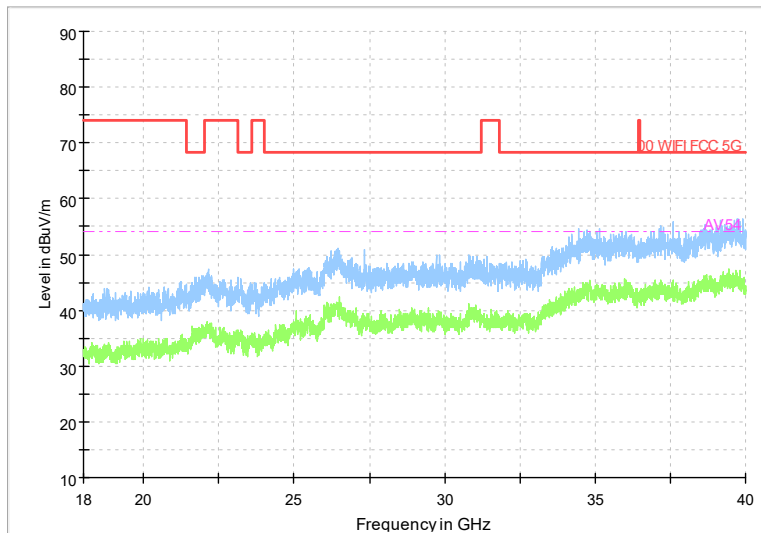

Full Spectrum

Frequency Range: 6GHz -18GHz
Detector: Av mode and PK mode
Test Mode: 802.11ac(VHT80)

Full Spectrum

Frequency Range: 18GHz -40GHz
Detector: Av mode and PK mode
Test Mode: 802.11ac(VHT80)

Full Spectrum

Frequency Range: 30MHz -1GHz
Detector: QP mode
Test Mode: 802.11ax(HE80)

Full Spectrum

Frequency Range: 1GHz -6GHz
Detector: Av mode and PK mode
Test Mode: 802.11ax(HE80)

Full Spectrum

Frequency Range: 6GHz -18GHz
Detector: Av mode and PK mode
Test Mode: 802.11ax(HE80)

Full Spectrum

Frequency Range: 18GHz -40GHz
Detector: Av mode and PK mode
Test Mode: 802.11ax(HE80)

Carrier frequency (MHz): 5260
Channel No.:52

Frequency Range: 30MHz -1GHz
Detector: QP mode
Modulation type: 802.11a

Frequency Range: 1GHz -6GHz
Detector: Av mode and PK mode
Modulation type: 802.11a

Full Spectrum

Frequency Range: 6GHz -18GHz
Detector: Av mode and PK mode
Modulation type: 802.11a

Full Spectrum

Preview Result 2-AVG Preview Result 1-PK+
00 WIFI FCC 5G AV54