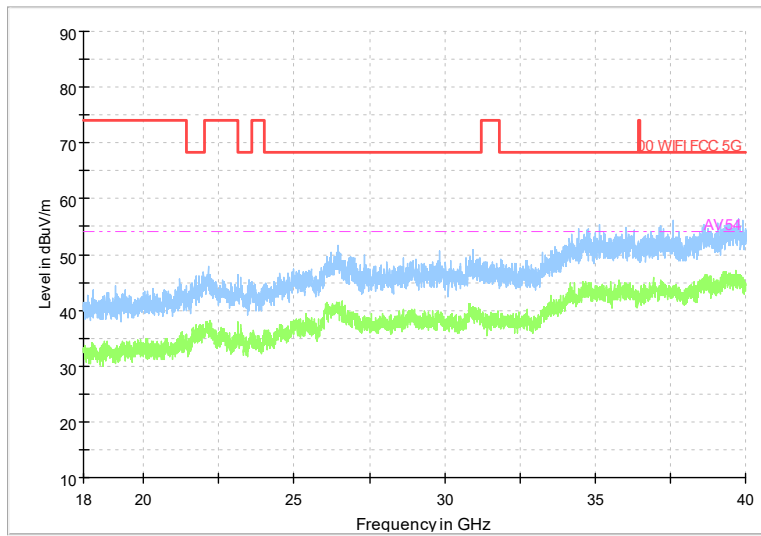

Frequency Range: 30MHz -1GHz
Detector: QP mode
Test Mode: 802.11ac(VHT20)

Frequency Range: 1GHz -6GHz
Detector: Av mode and PK mode
Test Mode: 802.11ac(VHT20)

Full Spectrum

Frequency Range: 6GHz -18GHz
Detector: Av mode and PK mode
Test Mode: 802.11ac(VHT20)

Full Spectrum

Frequency Range: 18GHz -40GHz
Detector: Av mode and PK mode
Test Mode: 802.11ac(VHT20)

Full Spectrum

Frequency Range: 30MHz -1GHz
Detector: QP mode
Test Mode: 802.11ax(HE20)

Full Spectrum

Frequency Range: 1GHz -6GHz
Detector: Av mode and PK mode
Test Mode: 802.11ax(HE20)

Full Spectrum

Frequency Range: 6GHz -18GHz
Detector: Av mode and PK mode
Test Mode: 802.11ax(HE20)

Full Spectrum

Frequency Range: 18GHz -40GHz
Detector: Av mode and PK mode
Test Mode: 802.11ax(HE20)

Carrier frequency (MHz): 5600
 Channel No.:120