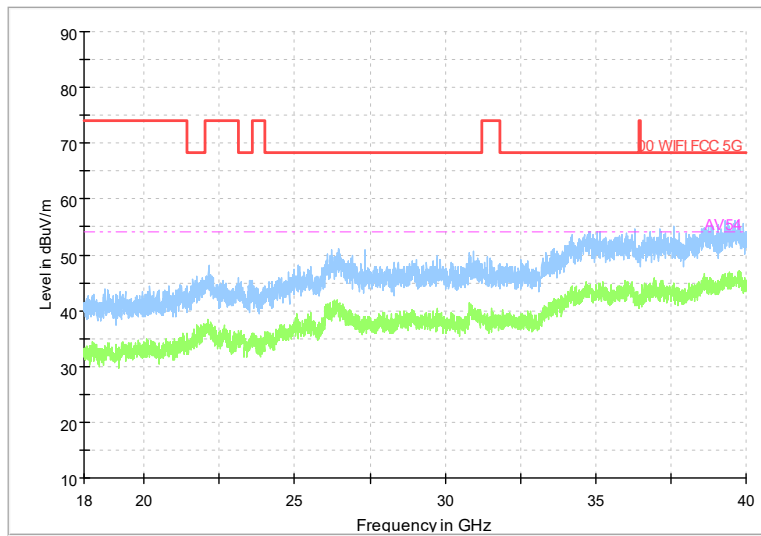

Full Spectrum

Frequency Range: 6GHz -18GHz
Detector: Av mode and PK mode
Modulation type: 802.11n(HT20)

Full Spectrum

Preview Result 2-AVG Preview Result 1-PK+
00 WIFI FCC 5G AV54

Comment

Frequency Range: 18GHz -40GHz
Detector: Av mode and PK mode
Modulation type: 802.11n(HT20)

Frequency Range: 30MHz -1GHz
Detector: QP mode
Test Mode: 802.11ac(VHT20)

Frequency Range: 1GHz -6GHz
Detector: Av mode and PK mode
Test Mode: 802.11ac(VHT20)

Full Spectrum

Frequency Range: 6GHz -18GHz
Detector: Av mode and PK mode
Test Mode: 802.11ac(VHT20)

Full Spectrum

Frequency Range: 18GHz -40GHz
Detector: Av mode and PK mode
Test Mode: 802.11ac(VHT20)

Full Spectrum

Frequency Range: 30MHz -1GHz
Detector: QP mode
Test Mode: 802.11ax(HE20)

Full Spectrum

Frequency Range: 1GHz -6GHz
Detector: Av mode and PK mode
Test Mode: 802.11ax(HE20)