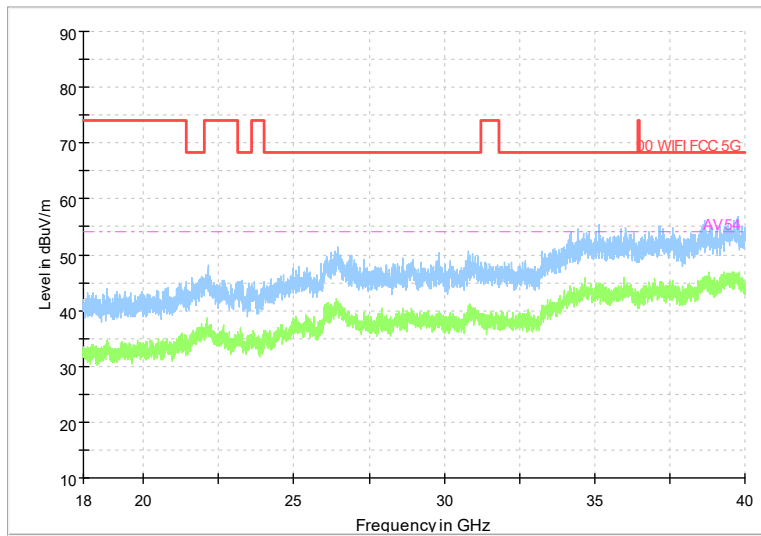

Frequency Range: 30MHz -1GHz
Detector: QP mode
Test Mode: 802.11ax(HE40)

Full Spectrum

Frequency Range: 1GHz -6GHz
Detector: Av mode and PK mode
Test Mode: 802.11ax(HE40)

Full Spectrum

Frequency Range: 6GHz -18GHz
Detector: Av mode and PK mode
Test Mode: 802.11ax(HE40)

Full Spectrum

Frequency Range: 18GHz -40GHz
Detector: Av mode and PK mode
Test Mode: 802.11ax(HE40)

Carrier frequency (MHz): 5290
Channel No.:58

Frequency Range: 30MHz -1GHz
Detector: QP mode
Test Mode: 802.11ac(VHT80)

Frequency Range: 1GHz -6GHz
Detector: Av mode and PK mode
Test Mode: 802.11ac(VHT80)

Full Spectrum

Frequency Range: 6GHz -18GHz
Detector: Av mode and PK mode
Test Mode: 802.11ac(VHT80)

Full Spectrum

Frequency Range: 18GHz -40GHz
Detector: Av mode and PK mode
Test Mode: 802.11ac(VHT80)