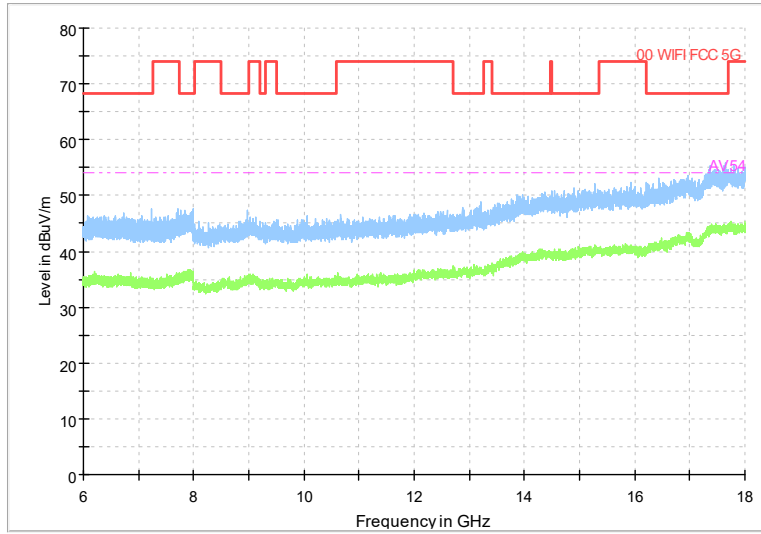

Frequency Range: 6GHz -18GHz
Detector: Av mode and PK mode
Modulation type: 802.11a

Full Spectrum

Preview Result 2-AVG Preview Result 1-PK+
00 WIFI FCC 5G AV54

Comment

Frequency Range: 18GHz -40GHz
Detector: Av mode and PK mode
Modulation type: 802.11a

Full Spectrum

Frequency Range: 30MHz -1GHz
Detector: QP mode
Modulation type: 802.11n(HT20)

Full Spectrum

Frequency Range: 1GHz -6GHz
Detector: Av mode and PK mode
Modulation type: 802.11n(HT20)

Full Spectrum

Frequency Range: 6GHz -18GHz
Detector: Av mode and PK mode
Modulation type: 802.11n(HT20)

Full Spectrum

Preview Result 2-AVG Preview Result 1-PK+
00 WIFI FCC 5G AV54

Comment

Frequency Range: 18GHz -40GHz
Detector: Av mode and PK mode
Modulation type: 802.11n(HT20)