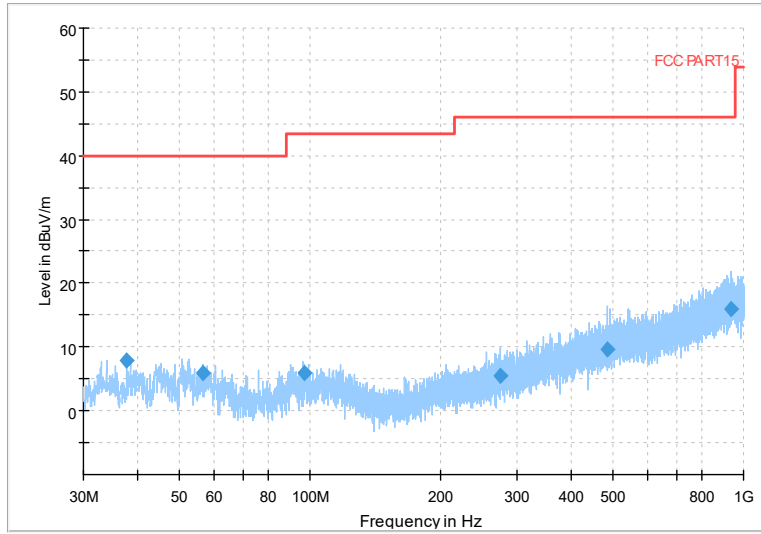

Full Spectrum

Frequency Range: 30MHz -1GHz
Detector: QP mode
Test Mode: 802.11ax(HE20)