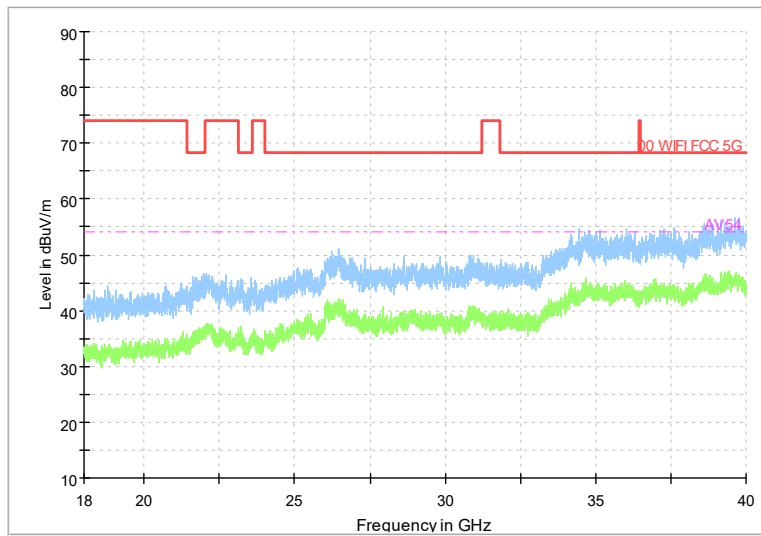

Frequency Range: 6GHz -18GHz
Detector: Av mode and PK mode
Modulation type: 802.11a

Preview Result 2-AVG 00 WIFI FCC 5G Preview Result 1-PK+ AV54

Comment

Frequency Range: 18GHz -40GHz
Detector: Av mode and PK mode
Modulation type: 802.11a

Full Spectrum

Frequency Range: 30MHz -1GHz
Detector: QP mode
Modulation type: 802.11n(HT20)

Full Spectrum

Frequency Range: 1GHz -6GHz
Detector: Av mode and PK mode
Modulation type: 802.11n(HT20)

Full Spectrum

Frequency Range: 6GHz -18GHz
Detector: Av mode and PK mode
Modulation type: 802.11n(HT20)

Full Spectrum

Frequency Range: 18GHz -40GHz
Detector: Av mode and PK mode
Modulation type: 802.11n(HT20)

Frequency Range: 30MHz -1GHz
Detector: QP mode
Test Mode: 802.11ac(VHT20)