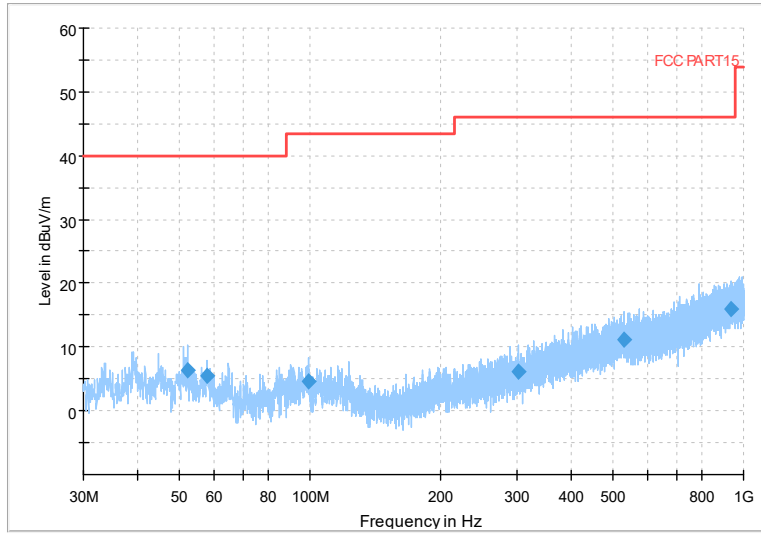

Full Spectrum

Frequency Range: 18GHz -40GHz
Detector: Av mode and PK mode
Test Mode: 802.11ax(HE40)

Carrier frequency (MHz): 5290
Channel No.:58

Frequency Range: 30MHz -1GHz
Detector: QP mode
Test Mode: 802.11ac(VHT80)

Frequency Range: 1GHz -6GHz
Detector: Av mode and PK mode
Test Mode: 802.11ac(VHT80)

Full Spectrum

Frequency Range: 6GHz -18GHz
Detector: Av mode and PK mode
Test Mode: 802.11ac(VHT80)

Full Spectrum

Frequency Range: 18GHz -40GHz
Detector: Av mode and PK mode
Test Mode: 802.11ac(VHT80)

Full Spectrum

Frequency Range: 30MHz -1GHz
Detector: QP mode
Test Mode: 802.11ax(HE80)

Full Spectrum

Frequency Range: 1GHz -6GHz
Detector: Av mode and PK mode
Test Mode: 802.11ax(HE80)

Full Spectrum

Frequency Range: 6GHz -18GHz
Detector: Av mode and PK mode
Test Mode: 802.11ax(HE80)