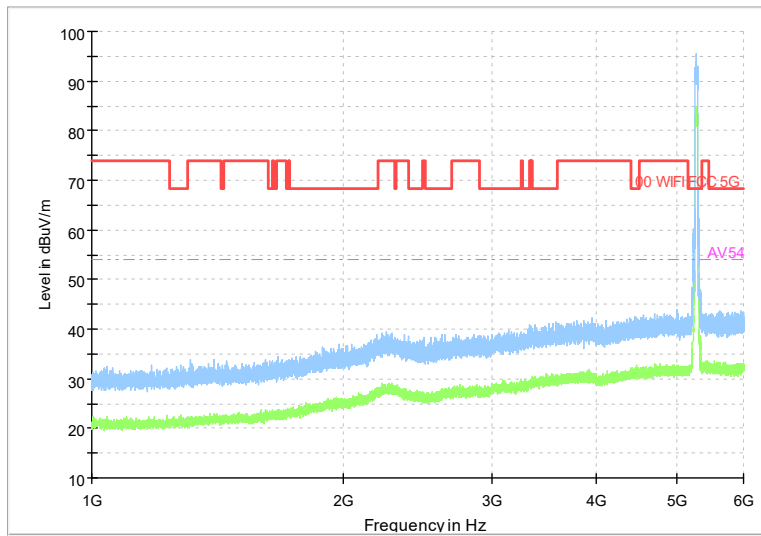

Frequency Range: 18GHz -40GHz
Detector: Av mode and PK mode
Modulation type: 802.11n(HT40)

Full Spectrum

Frequency Range: 30MHz -1GHz
Detector: QP mode
Test Mode: 802.11ac(VHT40)

Full Spectrum

Frequency Range: 1GHz -6GHz
Detector: Av mode and PK mode
Test Mode: 802.11ac(VHT40)

Full Spectrum

Frequency Range: 6GHz -18GHz
Detector: Av mode and PK mode
Test Mode: 802.11ac(VHT40)

Full Spectrum

Frequency Range: 18GHz -40GHz
Detector: Av mode and PK mode
Test Mode: 802.11ac(VHT40)

Full Spectrum

Frequency Range: 30MHz -1GHz
Detector: QP mode
Test Mode: 802.11ax(HE40)

Full Spectrum

Frequency Range: 1GHz -6GHz
Detector: Av mode and PK mode
Test Mode: 802.11ax(HE40)

Full Spectrum

Frequency Range: 6GHz -18GHz
Detector: Av mode and PK mode
Test Mode: 802.11ax(HE40)