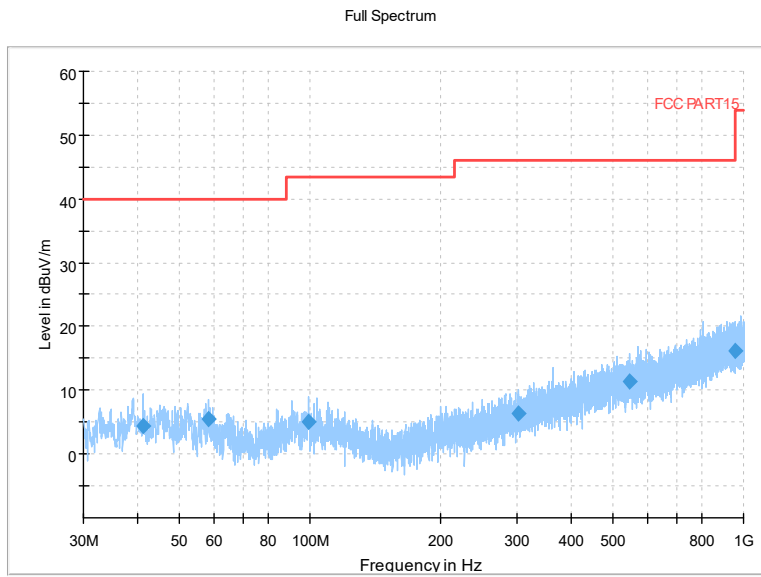

Full Spectrum

Preview Result 2-AVG Preview Result 1-PK+
00 WIFI FCC 5G AV54

Comment

Frequency Range: 18GHz -40GHz
Detector: Av mode and PK mode
Modulation type: 802.11a

Full Spectrum

Frequency Range: 30MHz -1GHz
Detector: QP mode
Modulation type: 802.11n(HT20)

Full Spectrum

Frequency Range: 1GHz -6GHz
Detector: Av mode and PK mode
Modulation type: 802.11n(HT20)

Full Spectrum

Frequency Range: 6GHz -18GHz
Detector: Av mode and PK mode
Modulation type: 802.11n(HT20)

Full Spectrum

Preview Result 2-AVG Preview Result 1-PK+
00 WIFI FCC 5G AV54

Comment

Frequency Range: 18GHz -40GHz
Detector: Av mode and PK mode
Modulation type: 802.11n(HT20)

Frequency Range: 30MHz -1GHz
Detector: QP mode
Test Mode: 802.11ac(VHT20)