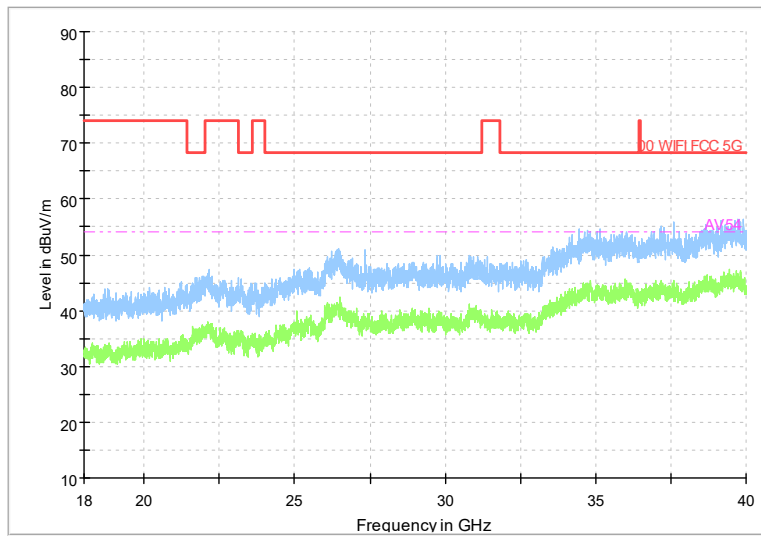

Full Spectrum

Frequency Range: 6GHz -18GHz
Detector: Av mode and PK mode
Test Mode: 802.11ac(VHT80)

Full Spectrum

Frequency Range: 18GHz -40GHz
Detector: Av mode and PK mode
Test Mode: 802.11ac(VHT80)

Full Spectrum

Frequency Range: 30MHz -1GHz
Detector: QP mode
Test Mode: 802.11ax(HE80)

Full Spectrum

Frequency Range: 1GHz -6GHz
Detector: Av mode and PK mode
Test Mode: 802.11ax(HE80)

Full Spectrum

Frequency Range: 6GHz -18GHz
Detector: Av mode and PK mode
Test Mode: 802.11ax(HE80)