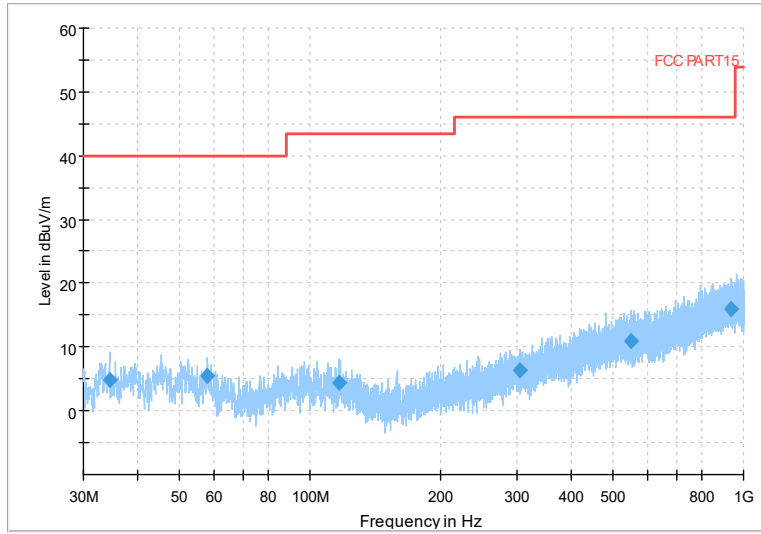

Full Spectrum

Preview Result 2-AVG Preview Result 1-PK+
00 WIFI FCC 5G AV54

Comment

Frequency Range: 18GHz -40GHz
Detector: Av mode and PK mode
Test Mode: 802.11ac(VHT20)

Full Spectrum

Frequency Range: 30MHz -1GHz
Detector: QP mode
Test Mode: 802.11ax(HE20)

Full Spectrum

Frequency Range: 1GHz -6GHz
Detector: Av mode and PK mode
Test Mode: 802.11ax(HE20)

Full Spectrum

Frequency Range: 6GHz -18GHz
Detector: Av mode and PK mode
Test Mode: 802.11ax(HE20)

Full Spectrum