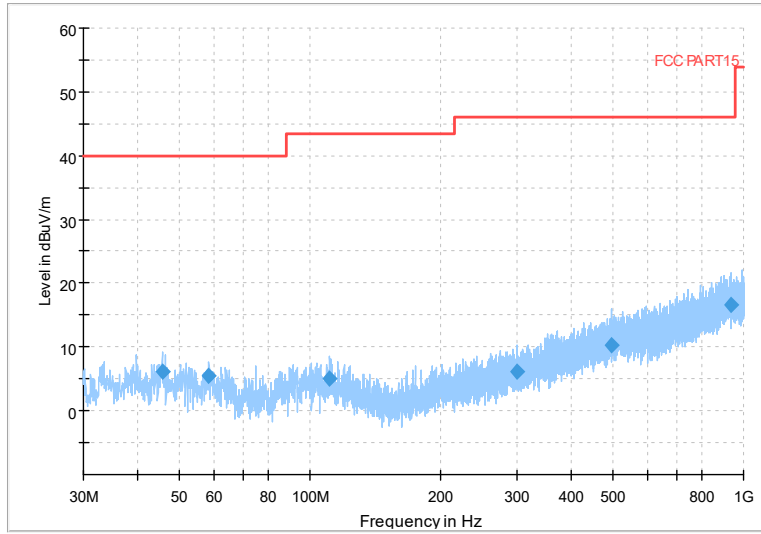

Frequency Range: 6GHz -18GHz
Detector: Av mode and PK mode
Modulation type: 802.11n(HT20)

Full Spectrum

Preview Result 2-AVG Preview Result 1-PK+
00 WIFI FCC 5G AV54

Comment

Frequency Range: 18GHz -40GHz
Detector: Av mode and PK mode
Modulation type: 802.11n(HT20)

Full Spectrum

Frequency Range: 30MHz -1GHz
Detector: QP mode
Test Mode: 802.11ac(VHT20)

Full Spectrum

Frequency Range: 1GHz -6GHz
Detector: Av mode and PK mode
Test Mode: 802.11ac(VHT20)

Full Spectrum

Frequency Range: 6GHz -18GHz
Detector: Av mode and PK mode
Test Mode: 802.11ac(VHT20)