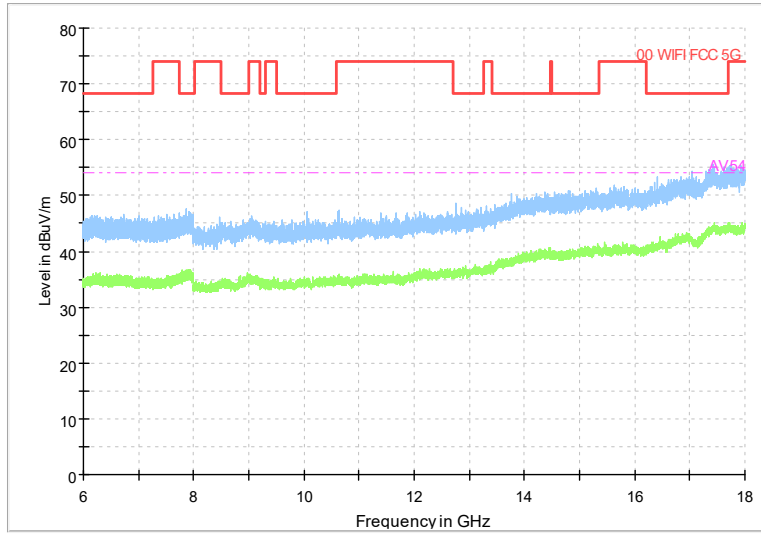

Comment

Frequency Range: 18GHz -40GHz
Detector: Av mode and PK mode
Modulation type: 802.11a

Full Spectrum

Frequency Range: 30MHz -1GHz
Detector: QP mode
Modulation type: 802.11n(HT20)

Full Spectrum

Frequency Range: 1GHz -6GHz
Detector: Av mode and PK mode
Modulation type: 802.11n(HT20)

Full Spectrum

Frequency Range: 6GHz -18GHz
Detector: Av mode and PK mode
Modulation type: 802.11n(HT20)

Full Spectrum

Preview Result 2-AVG Preview Result 1-PK+
00 WIFI FCC 5G AV54

Comment

Frequency Range: 18GHz -40GHz
Detector: Av mode and PK mode
Modulation type: 802.11n(HT20)

Frequency Range: 30MHz -1GHz
Detector: QP mode
Test Mode: 802.11ac(VHT20)

Frequency Range: 1GHz -6GHz
Detector: Av mode and PK mode
Test Mode: 802.11ac(VHT20)

Full Spectrum

Frequency Range: 6GHz -18GHz
Detector: Av mode and PK mode
Test Mode: 802.11ac(VHT20)