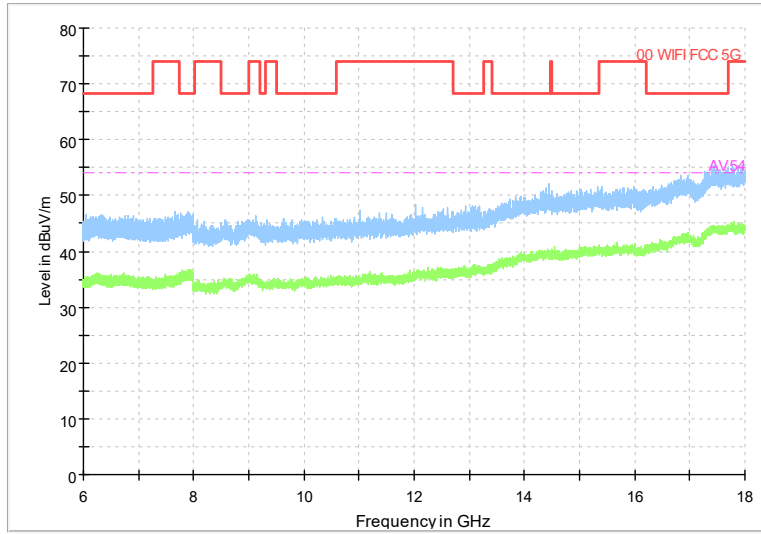

Full Spectrum

Frequency Range: 1GHz -6GHz
Detector: Av mode and PK mode
Modulation type: 802.11n(HT20)

Full Spectrum

Frequency Range: 6GHz -18GHz
Detector: Av mode and PK mode
Modulation type: 802.11n(HT20)

Full Spectrum

Preview Result 2-AVG Preview Result 1-PK+
00 WIFI FCC 5G AV54

Comment

Frequency Range: 18GHz -40GHz
Detector: Av mode and PK mode
Modulation type: 802.11n(HT20)

Frequency Range: 30MHz -1GHz
Detector: QP mode
Test Mode: 802.11ac(VHT20)

Frequency Range: 1GHz -6GHz
Detector: Av mode and PK mode
Test Mode: 802.11ac(VHT20)

Full Spectrum

Frequency Range: 6GHz -18GHz
Detector: Av mode and PK mode
Test Mode: 802.11ac(VHT20)

Full Spectrum

Preview Result 2-AVG Preview Result 1-PK+
00 WIFI FCC 5G AV54