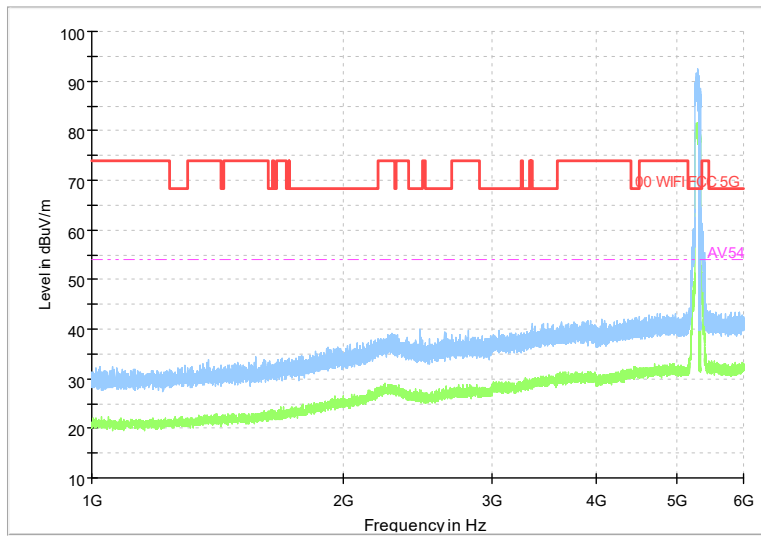

Full Spectrum

Frequency Range: 18GHz -40GHz
Detector: Av mode and PK mode
Test Mode: 802.11ax(HE40)

Carrier frequency (MHz): 5290
Channel No.:58

Frequency Range: 30MHz -1GHz
Detector: QP mode
Test Mode: 802.11ac(VHT80)

Frequency Range: 1GHz -6GHz
Detector: Av mode and PK mode
Test Mode: 802.11ac(VHT80)

Full Spectrum

Frequency Range: 6GHz -18GHz
Detector: Av mode and PK mode
Test Mode: 802.11ac(VHT80)

Full Spectrum

Frequency Range: 18GHz -40GHz
Detector: Av mode and PK mode
Test Mode: 802.11ac(VHT80)

Full Spectrum

Frequency Range: 30MHz -1GHz
Detector: QP mode
Test Mode: 802.11ax(HE80)

Full Spectrum

Frequency Range: 1GHz -6GHz
Detector: Av mode and PK mode
Test Mode: 802.11ax(HE80)

Full Spectrum

Frequency Range: 6GHz -18GHz
Detector: Av mode and PK mode
Test Mode: 802.11ax(HE80)