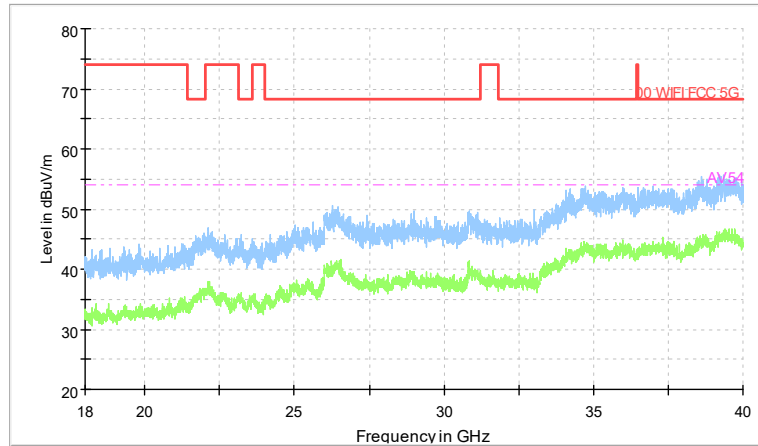

Full Spectrum

Frequency Range: 6GHz -18GHz
Detector: Av mode and PK mode
Test Mode: 802.11ax(HE20)

Full Spectrum

Preview Result 2-AVG Preview Result 1-PK+
00 WIFI FCC 5G AV54

Comment

Frequency Range: 18GHz -40GHz
Detector: Av mode and PK mode
Test Mode: 802.11ax(HE20)

Carrier frequency (MHz): 5320
Channel No.:64

Frequency Range: 30MHz -1GHz
Detector: QP mode
Modulation type: 802.11a

Frequency Range: 1GHz -6GHz
Detector: Av mode and PK mode
Modulation type: 802.11a

Full Spectrum

Frequency Range: 6GHz -18GHz
Detector: Av mode and PK mode
Modulation type: 802.11a

Full Spectrum

Preview Result 2-AVG Preview Result 1-PK+
00 WIFI FCC 5G AV54

Comment

Frequency Range: 18GHz -40GHz
Detector: Av mode and PK mode
Modulation type: 802.11a