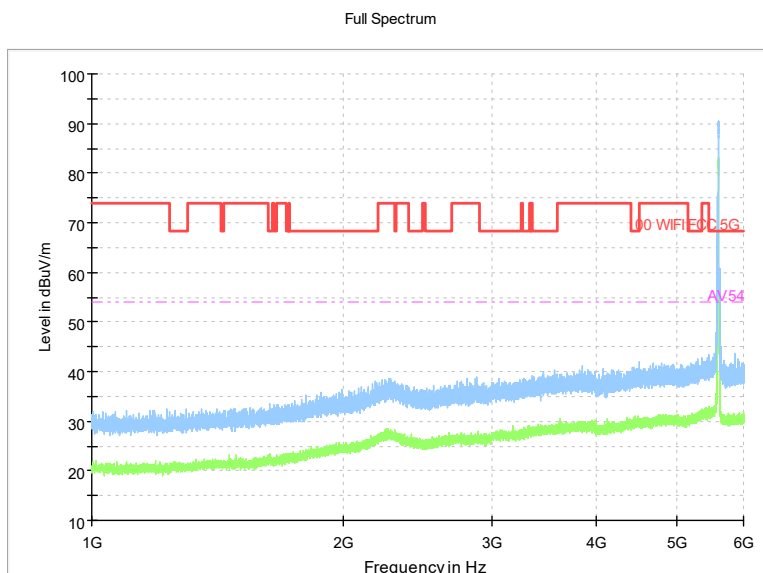

Full Spectrum

Frequency Range: 18GHz -40GHz
Detector: Av mode and PK mode
Test Mode: 802.11ac(VHT20)

Full Spectrum

Frequency Range: 30MHz -1GHz
Detector: QP mode
Test Mode: 802.11ax(HE20)

Full Spectrum

Frequency Range: 1GHz -6GHz
Detector: Av mode and PK mode
Test Mode: 802.11ax(HE20)

Full Spectrum

Frequency Range: 6GHz -18GHz
Detector: Av mode and PK mode
Test Mode: 802.11ax(HE20)

Full Spectrum

Frequency Range: 18GHz -40GHz
Detector: Av mode and PK mode
Test Mode: 802.11ax(HE20)

Carrier frequency (MHz): 5600
 Channel No.:120

Frequency Range: 30MHz -1GHz
 Detector: QP mode
 Modulation type: 802.11a

Frequency Range: 1GHz -6GHz
 Detector: Av mode and PK mode
 Modulation type: 802.11a

Full Spectrum

Frequency Range: 6GHz -18GHz
Detector: Av mode and PK mode
Modulation type: 802.11a