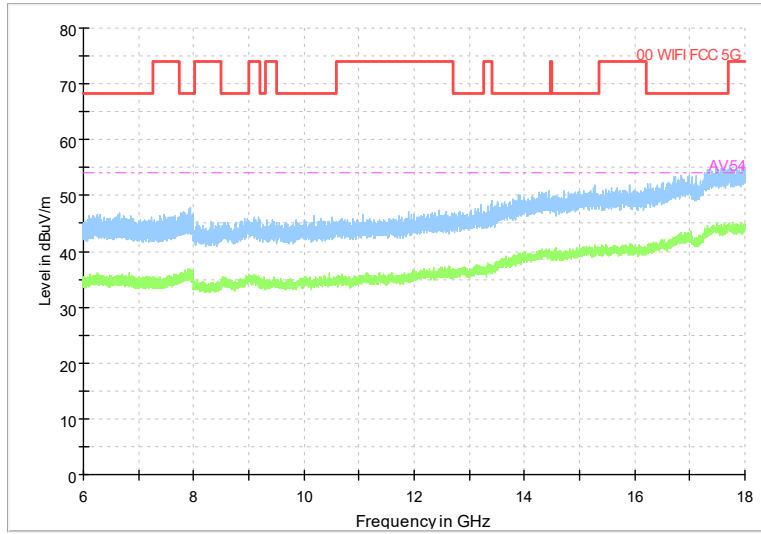

Frequency Range: 1GHz -6GHz
Detector: Av mode and PK mode
Test Mode: 802.11ac(VHT80)

Full Spectrum

Frequency Range: 6GHz -18GHz
Detector: Av mode and PK mode
Test Mode: 802.11ac(VHT80)

Full Spectrum

Frequency Range: 18GHz -40GHz
Detector: Av mode and PK mode
Test Mode: 802.11ac(VHT80)

Full Spectrum

Frequency Range: 30MHz -1GHz
Detector: QP mode
Test Mode: 802.11ax(HE80)

Full Spectrum

Frequency Range: 1GHz -6GHz
Detector: Av mode and PK mode
Test Mode: 802.11ax(HE80)

Full Spectrum

Frequency Range: 6GHz -18GHz
Detector: Av mode and PK mode
Test Mode: 802.11ax(HE80)

Full Spectrum

Frequency Range: 18GHz -40GHz
Detector: Av mode and PK mode
Test Mode: 802.11ax(HE80)

Carrier frequency (MHz): 5500
Channel No.:100

Frequency Range: 30MHz -1GHz
Detector: QP mode
Modulation type: 802.11a