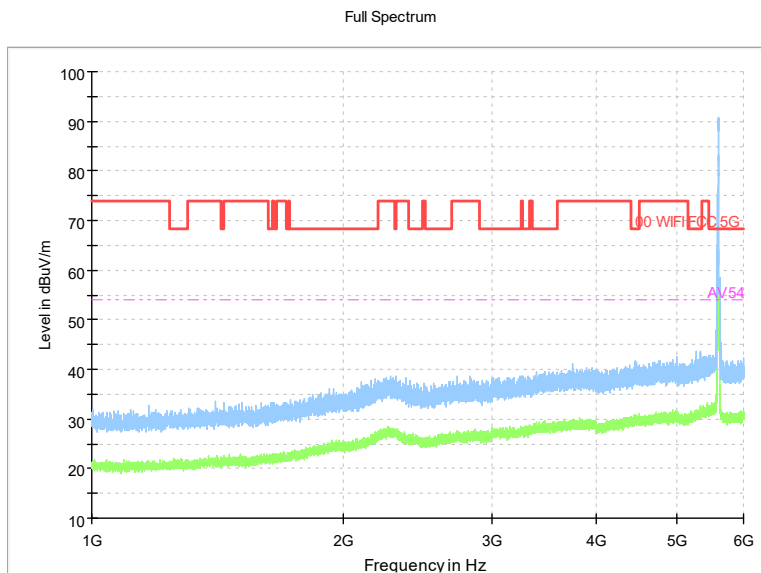

Full Spectrum

Frequency Range: 1GHz -6GHz
Detector: Av mode and PK mode
Modulation type: 802.11n(HT20)

Full Spectrum

Frequency Range: 6GHz -18GHz
Detector: Av mode and PK mode
Modulation type: 802.11n(HT20)

Full Spectrum

Preview Result 2-AVG Preview Result 1-PK+
00 WIFI FCC 5G AV54

Comment

Frequency Range: 18GHz -40GHz
Detector: Av mode and PK mode
Modulation type: 802.11n(HT20)

Frequency Range: 30MHz -1GHz
Detector: QP mode
Test Mode: 802.11ac(VHT20)

Frequency Range: 1GHz -6GHz
Detector: Av mode and PK mode
Test Mode: 802.11ac(VHT20)

Full Spectrum

Frequency Range: 6GHz -18GHz
Detector: Av mode and PK mode
Test Mode: 802.11ac(VHT20)

Full Spectrum

Preview Result 2-AVG Preview Result 1-PK+
00 WIFI FCC 5G AV54