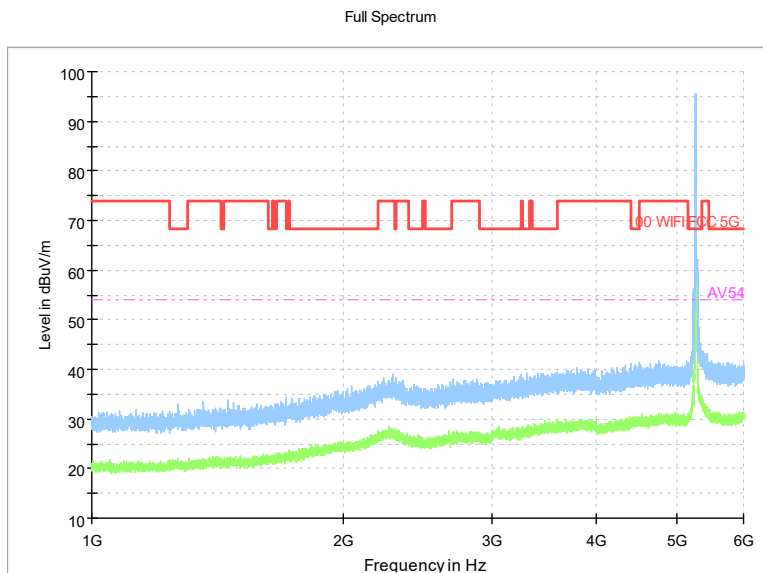

Full Spectrum

Frequency Range: 6GHz -18GHz
Detector: Av mode and PK mode
Modulation type: 802.11n(HT20)

Full Spectrum

Preview Result 2-AVG Preview Result 1-PK+
00 WIFI FCC 5G AV54

Comment

Frequency Range: 18GHz -40GHz
Detector: Av mode and PK mode
Modulation type: 802.11n(HT20)

Frequency Range: 30MHz -1GHz
Detector: QP mode
Test Mode: 802.11ac(VHT20)

Frequency Range: 1GHz -6GHz
Detector: Av mode and PK mode
Test Mode: 802.11ac(VHT20)

Full Spectrum

Frequency Range: 6GHz -18GHz
Detector: Av mode and PK mode
Test Mode: 802.11ac(VHT20)