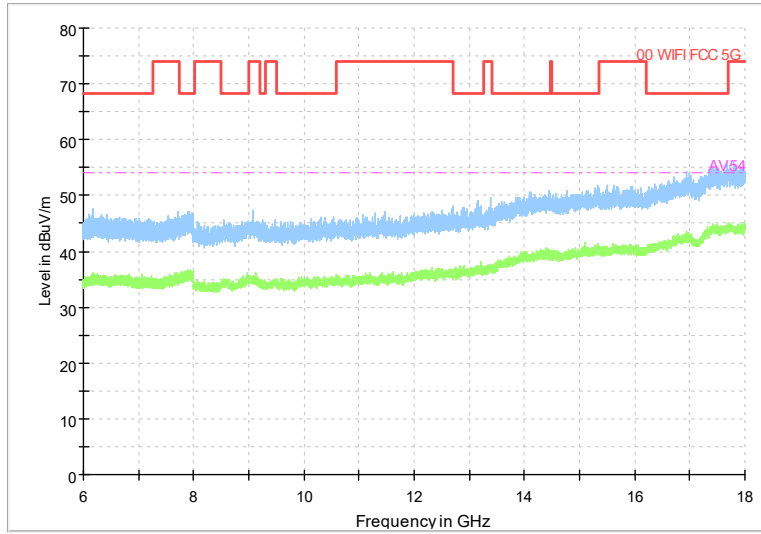

Full Spectrum

Frequency Range: 18GHz -40GHz
Detector: Av mode and PK mode
Test Mode: 802.11ax(HE40)

Carrier frequency (MHz): 5310
Channel No.:62

Frequency Range: 30MHz -1GHz
Detector: QP mode
Modulation type: 802.11n(HT40)

Frequency Range: 1GHz -6GHz
Detector: Av mode and PK mode
Modulation type: 802.11n(HT40)

Full Spectrum

Frequency Range: 6GHz -18GHz
Detector: Av mode and PK mode
Modulation type: 802.11n(HT40)

Full Spectrum