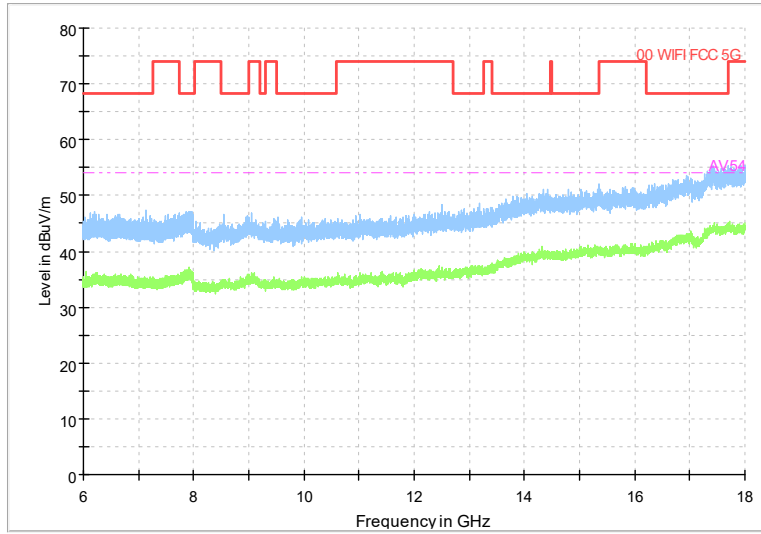

Full Spectrum

Frequency Range: 30MHz -1GHz
Detector: QP mode
Test Mode: 802.11ac(VHT20)

Full Spectrum

Frequency Range: 1GHz -6GHz
Detector: Av mode and PK mode
Test Mode: 802.11ac(VHT20)

Full Spectrum

Frequency Range: 6GHz -18GHz
Detector: Av mode and PK mode
Test Mode: 802.11ac(VHT20)

Full Spectrum

Preview Result 2-AVG Preview Result 1-PK+
00 WIFI FCC 5G AV54

Comment

Frequency Range: 18GHz -40GHz
Detector: Av mode and PK mode
Test Mode: 802.11ac(VHT20)

Full Spectrum

Frequency Range: 30MHz -1GHz
Detector: QP mode
Test Mode: 802.11ax(HE20)

Full Spectrum

Frequency Range: 1GHz -6GHz
Detector: Av mode and PK mode
Test Mode: 802.11ax(HE20)

Full Spectrum

Frequency Range: 6GHz -18GHz
Detector: Av mode and PK mode
Test Mode: 802.11ax(HE20)

Full Spectrum