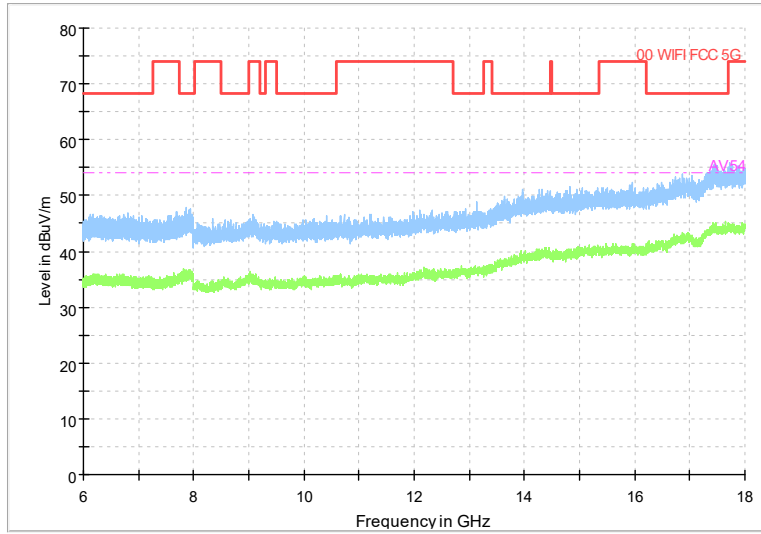

Frequency Range: 1GHz -6GHz
Detector: Av mode and PK mode
Modulation type: 802.11n(HT40)

Full Spectrum

Frequency Range: 6GHz -18GHz
Detector: Av mode and PK mode
Modulation type: 802.11n(HT40)

Full Spectrum

Frequency Range: 18GHz -40GHz
Detector: Av mode and PK mode
Modulation type: 802.11n(HT40)

Full Spectrum

Frequency Range: 30MHz -1GHz
Detector: QP mode
Test Mode: 802.11ac(VHT40)

Full Spectrum

Frequency Range: 1GHz -6GHz
Detector: Av mode and PK mode
Test Mode: 802.11ac(VHT40)

Full Spectrum

Frequency Range: 6GHz -18GHz
Detector: Av mode and PK mode
Test Mode: 802.11ac(VHT40)

Full Spectrum

Frequency Range: 18GHz -40GHz
Detector: Av mode and PK mode
Test Mode: 802.11ac(VHT40)

Full Spectrum