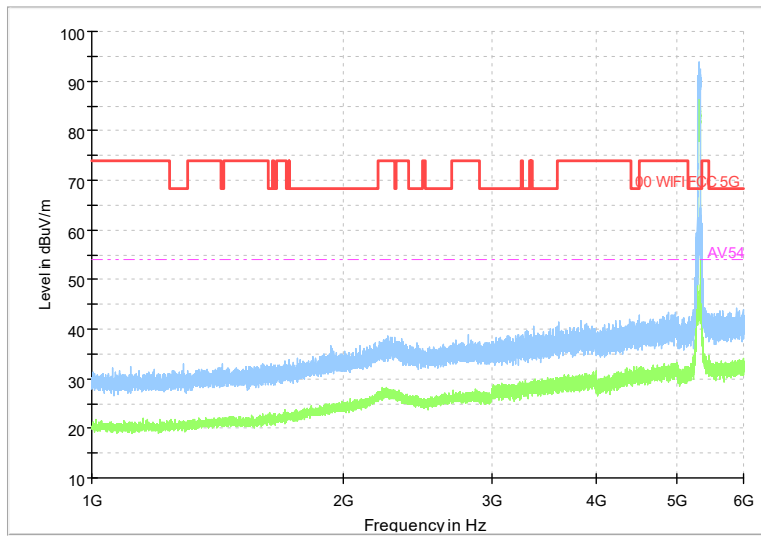

Full Spectrum

Frequency Range: 18GHz -40GHz
Detector: Av mode and PK mode
Test Mode: 802.11ax(HE40)

Carrier frequency (MHz): 5310
Channel No.:62

Frequency Range: 30MHz -1GHz
Detector: QP mode
Modulation type: 802.11n(HT40)

Frequency Range: 1GHz -6GHz
Detector: Av mode and PK mode
Modulation type: 802.11n(HT40)

Full Spectrum

Frequency Range: 6GHz -18GHz
Detector: Av mode and PK mode
Modulation type: 802.11n(HT40)

Full Spectrum

Frequency Range: 18GHz -40GHz
Detector: Av mode and PK mode
Modulation type: 802.11n(HT40)

Full Spectrum

Frequency Range: 30MHz -1GHz
Detector: QP mode
Test Mode: 802.11ac(VHT40)

Full Spectrum

Frequency Range: 1GHz -6GHz
Detector: Av mode and PK mode
Test Mode: 802.11ac(VHT40)