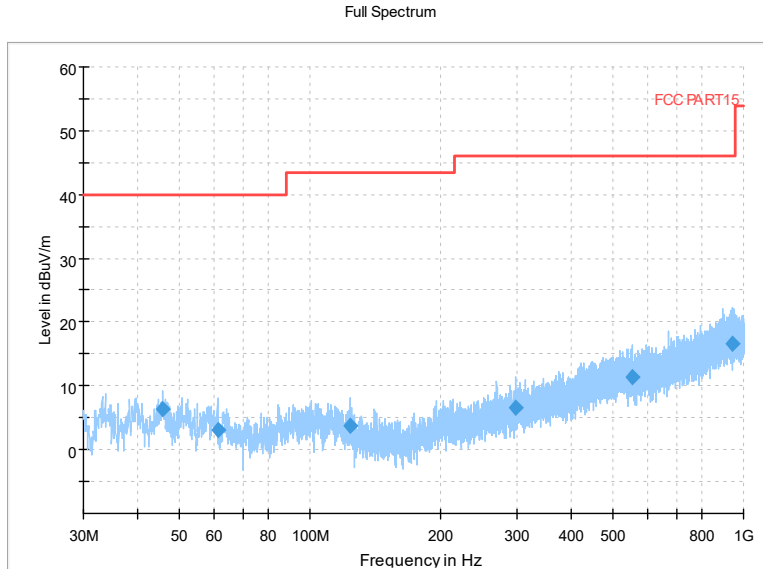

Full Spectrum

Preview Result 2-AVG Preview Result 1-PK+
00 WIFI FCC 5G AV54

Comment

Frequency Range: 18GHz -40GHz
Detector: Av mode and PK mode
Test Mode: 802.11ac(VHT20)

Full Spectrum

Frequency Range: 30MHz -1GHz
Detector: QP mode
Test Mode: 802.11ax(HE20)

Full Spectrum

Frequency Range: 1GHz -6GHz
Detector: Av mode and PK mode
Test Mode: 802.11ax(HE20)

Full Spectrum

Frequency Range: 6GHz -18GHz
Detector: Av mode and PK mode
Test Mode: 802.11ax(HE20)

Full Spectrum

Preview Result 2-AVG Preview Result 1-PK+
00 WIFI FCC 5G AV54

Comment

Frequency Range: 18GHz -40GHz
Detector: Av mode and PK mode
Test Mode: 802.11ax(HE20)

Carrier frequency (MHz): 5270
Channel No.:54

Frequency Range: 30MHz -1GHz
Detector: QP mode
Modulation type: 802.11n(HT40)