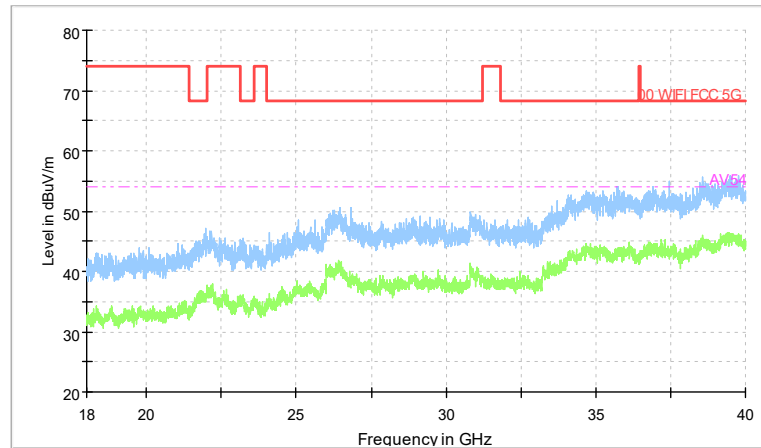

Frequency Range: 1GHz -6GHz
Detector: Av mode and PK mode
Modulation type: 802.11a

Full Spectrum

Frequency Range: 6GHz -18GHz
Detector: Av mode and PK mode
Modulation type: 802.11a

Full Spectrum

Preview Result 2-AVG Preview Result 1-PK+
00 WIFI FCC 5G AV54

Comment

Frequency Range: 18GHz -40GHz
Detector: Av mode and PK mode
Modulation type: 802.11a

Full Spectrum

Frequency Range: 30MHz -1GHz
Detector: QP mode
Modulation type: 802.11n(HT20)

Full Spectrum

Frequency Range: 1GHz -6GHz
Detector: Av mode and PK mode
Modulation type: 802.11n(HT20)

Full Spectrum

Frequency Range: 6GHz -18GHz
Detector: Av mode and PK mode
Modulation type: 802.11n(HT20)

Full Spectrum

Preview Result 2-AVG Preview Result 1-PK+
00 WIFI FCC 5G AV54

Comment

Frequency Range: 18GHz -40GHz
Detector: Av mode and PK mode
Modulation type: 802.11n(HT20)