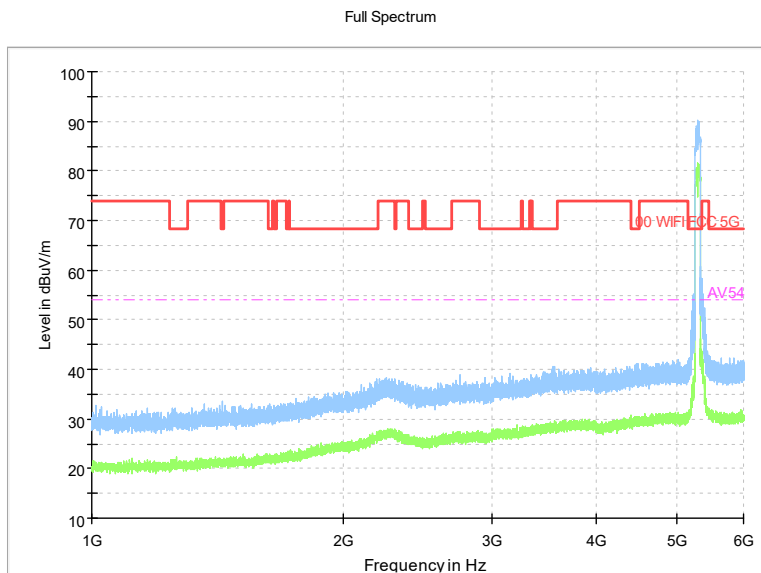

Full Spectrum

Frequency Range: 18GHz -40GHz
Detector: Av mode and PK mode
Test Mode: 802.11ax(HE40)

Carrier frequency (MHz): 5290
Channel No.:58

Frequency Range: 30MHz -1GHz
Detector: QP mode
Test Mode: 802.11ac(VHT80)

Frequency Range: 1GHz -6GHz
Detector: Av mode and PK mode
Test Mode: 802.11ac(VHT80)

Full Spectrum

Frequency Range: 6GHz -18GHz
Detector: Av mode and PK mode
Test Mode: 802.11ac(VHT80)

Full Spectrum

Frequency Range: 18GHz -40GHz
Detector: Av mode and PK mode
Test Mode: 802.11ac(VHT80)