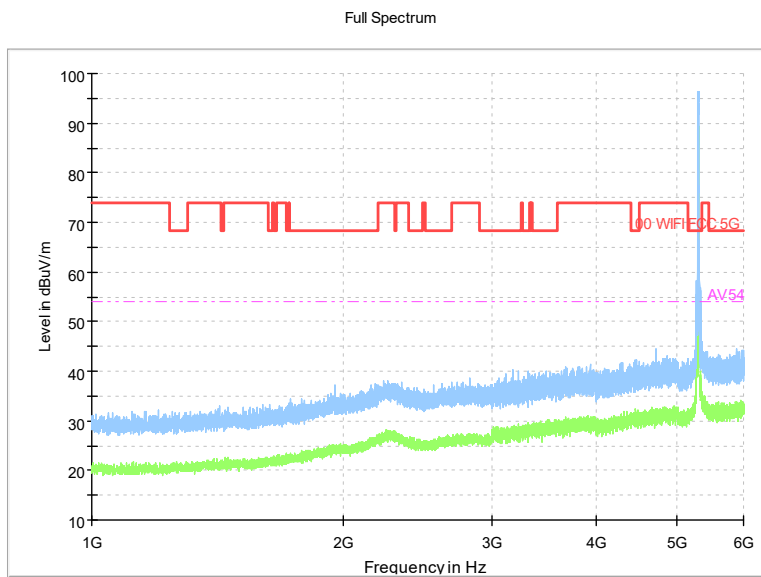

Full Spectrum

Frequency Range: 6GHz -18GHz
Detector: Av mode and PK mode
Test Mode: 802.11ax(HE20)

Full Spectrum

Frequency Range: 18GHz -40GHz
Detector: Av mode and PK mode
Test Mode: 802.11ax(HE20)

Carrier frequency (MHz):

5300

Channel No.:60

Frequency Range: 30MHz -1GHz

Detector: QP mode

Modulation type: 802.11a

Frequency Range: 1GHz -6GHz

Detector: Av mode and PK mode

Modulation type: 802.11a