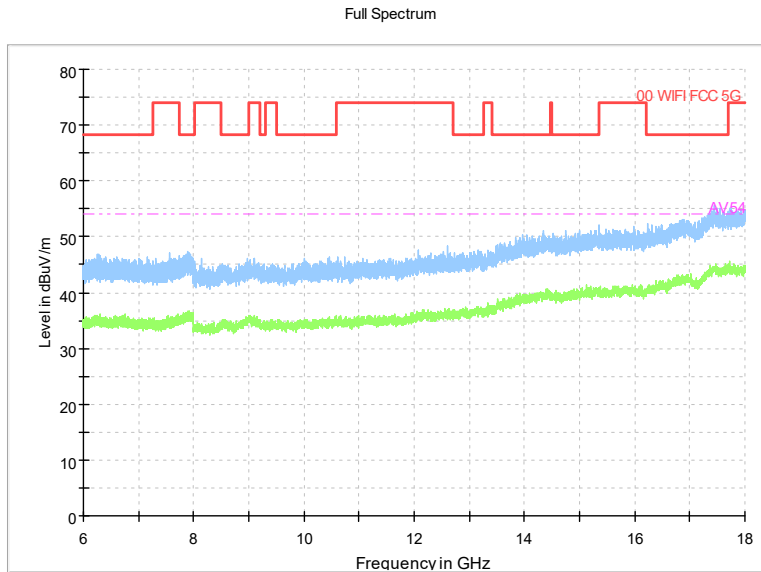

Full Spectrum

Frequency Range: 6GHz -18GHz
Detector: Av mode and PK mode
Test Mode: 802.11ax(HE20)

Full Spectrum

Frequency Range: 18GHz -40GHz
Detector: Av mode and PK mode
Test Mode: 802.11ax(HE20)

Carrier frequency (MHz):

5300

Channel No.:60

Frequency Range: 30MHz -1GHz

Detector: QP mode

Modulation type: 802.11a

Frequency Range: 1GHz -6GHz

Detector: Av mode and PK mode

Modulation type: 802.11a

Frequency Range: 6GHz -18GHz
Detector: Av mode and PK mode
Modulation type: 802.11a

Preview Result 2-AVG 00 WIFI FCC 5G Preview Result 1-PK+ AV54

Comment

Frequency Range: 18GHz -40GHz
Detector: Av mode and PK mode
Modulation type: 802.11a