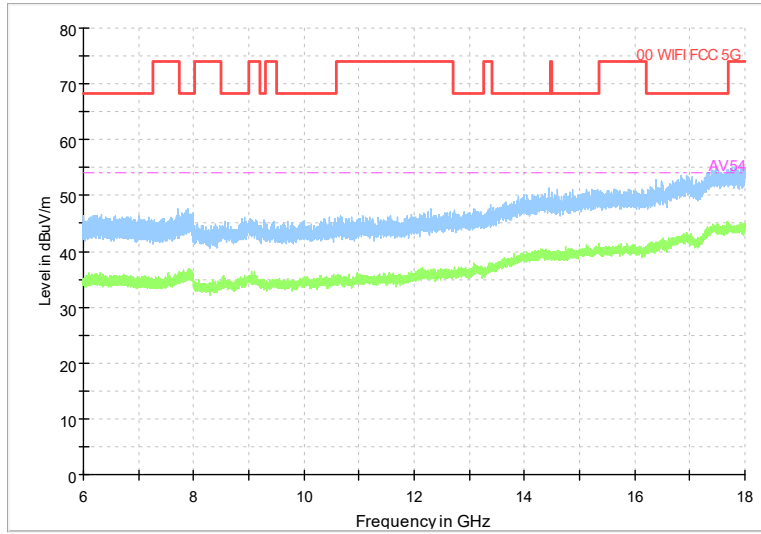

Full Spectrum

Frequency Range: 30MHz -1GHz
Detector: QP mode
Modulation type: 802.11n(HT20)

Full Spectrum

Frequency Range: 1GHz -6GHz
Detector: Av mode and PK mode
Modulation type: 802.11n(HT20)

Full Spectrum

Frequency Range: 6GHz -18GHz
Detector: Av mode and PK mode
Modulation type: 802.11n(HT20)

Full Spectrum

Preview Result 2-AVG Preview Result 1-PK+
00 WIFI FCC 5G AV54

Comment

Frequency Range: 18GHz -40GHz
Detector: Av mode and PK mode
Modulation type: 802.11n(HT20)

Frequency Range: 30MHz -1GHz
Detector: QP mode
Test Mode: 802.11ac(VHT20)

Frequency Range: 1GHz -6GHz
Detector: Av mode and PK mode
Test Mode: 802.11ac(VHT20)

Full Spectrum

Frequency Range: 6GHz -18GHz
Detector: Av mode and PK mode
Test Mode: 802.11ac(VHT20)