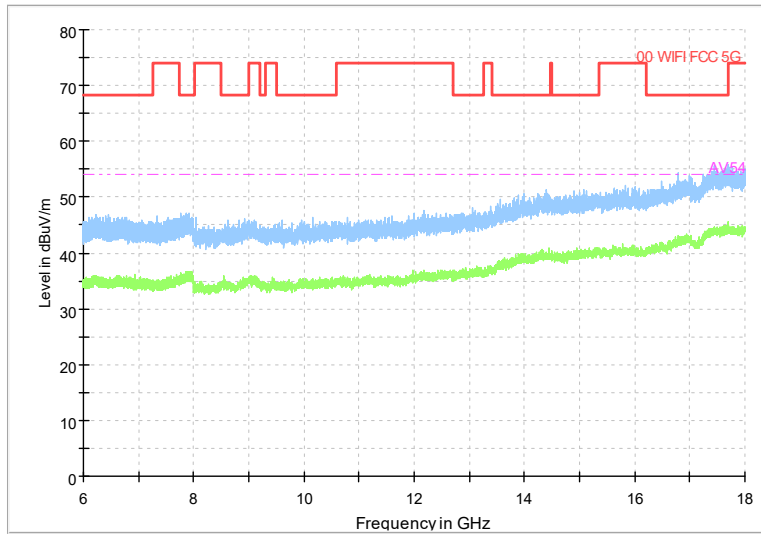

Full Spectrum

Frequency Range: 18GHz -40GHz
Detector: Av mode and PK mode
Test Mode: 802.11ac(VHT20)

Full Spectrum

Frequency Range: 30MHz -1GHz
Detector: QP mode
Test Mode: 802.11ax(HE20)

Full Spectrum

Frequency Range: 1GHz -6GHz
Detector: Av mode and PK mode
Test Mode: 802.11ax(HE20)

Full Spectrum

Frequency Range: 6GHz -18GHz
Detector: Av mode and PK mode
Test Mode: 802.11ax(HE20)

Full Spectrum

Frequency Range: 18GHz -40GHz
Detector: Av mode and PK mode
Test Mode: 802.11ax(HE20)

Carrier frequency (MHz): 5600
 Channel No.:120

Frequency Range: 30MHz -1GHz
 Detector: QP mode
 Modulation type: 802.11a

Frequency Range: 1GHz -6GHz
 Detector: Av mode and PK mode
 Modulation type: 802.11a

Full Spectrum

Frequency Range: 6GHz -18GHz
Detector: Av mode and PK mode
Modulation type: 802.11a