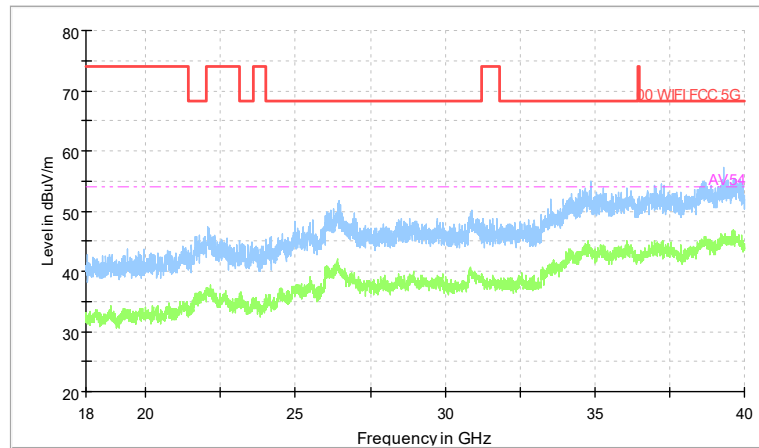

Frequency Range: 6GHz -18GHz
Detector: Av mode and PK mode
Modulation type: 802.11n(HT20)

Full Spectrum

Frequency Range: 18GHz -40GHz
Detector: Av mode and PK mode
Modulation type: 802.11n(HT20)

Frequency Range: 30MHz -1GHz
Detector: QP mode
Test Mode: 802.11ac(VHT20)

Frequency Range: 1GHz -6GHz
Detector: Av mode and PK mode
Test Mode: 802.11ac(VHT20)

Full Spectrum

Frequency Range: 6GHz -18GHz
Detector: Av mode and PK mode
Test Mode: 802.11ac(VHT20)

Full Spectrum

Preview Result 2-AVG Preview Result 1-PK+
00 WIFI FCC 5G AV54