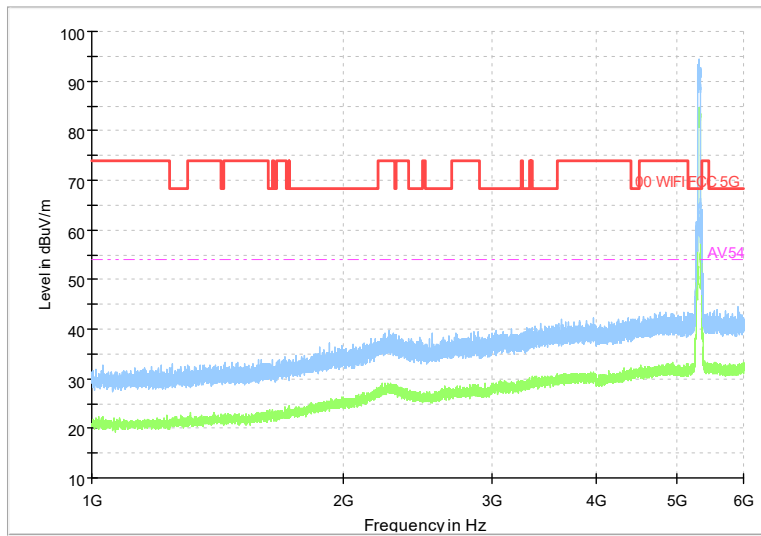

Frequency Range: 18GHz -40GHz
Detector: Av mode and PK mode
Modulation type: 802.11n(HT40)

Full Spectrum

Frequency Range: 30MHz -1GHz
Detector: QP mode
Test Mode: 802.11ac(VHT40)

Full Spectrum

Frequency Range: 1GHz -6GHz
Detector: Av mode and PK mode
Test Mode: 802.11ac(VHT40)

Full Spectrum

Frequency Range: 6GHz -18GHz
Detector: Av mode and PK mode
Test Mode: 802.11ac(VHT40)

Full Spectrum

Frequency Range: 18GHz -40GHz
Detector: Av mode and PK mode
Test Mode: 802.11ac(VHT40)

Full Spectrum

Frequency Range: 30MHz -1GHz
Detector: QP mode
Test Mode: 802.11ax(HE40)

Full Spectrum

Frequency Range: 1GHz -6GHz
Detector: Av mode and PK mode
Test Mode: 802.11ax(HE40)

Full Spectrum

Frequency Range: 6GHz -18GHz
Detector: Av mode and PK mode
Test Mode: 802.11ax(HE40)