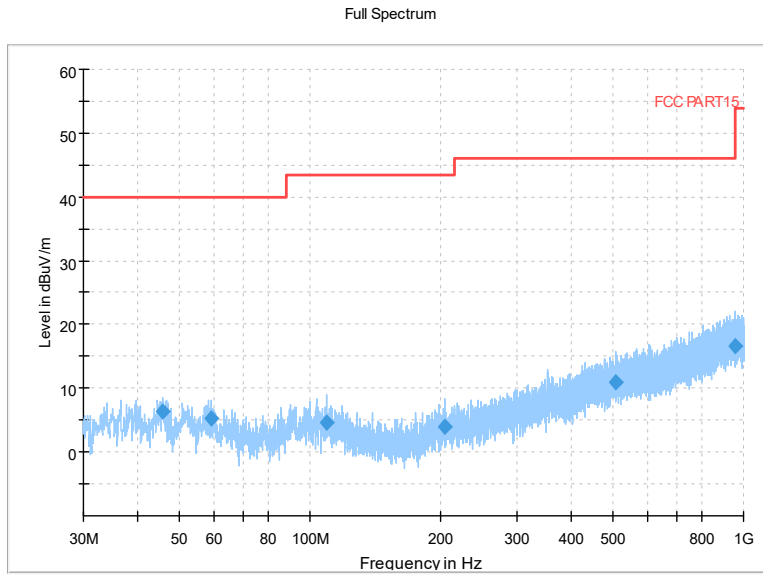

Full Spectrum

Frequency Range: 6GHz -18GHz
Detector: Av mode and PK mode
Test Mode: 802.11ac(VHT80)

Full Spectrum

Frequency Range: 18GHz -40GHz
Detector: Av mode and PK mode
Test Mode: 802.11ac(VHT80)

Full Spectrum

Frequency Range: 30MHz -1GHz
Detector: QP mode
Test Mode: 802.11ax(HE80)

Full Spectrum

Frequency Range: 1GHz -6GHz
Detector: Av mode and PK mode
Test Mode: 802.11ax(HE80)

Full Spectrum

Frequency Range: 6GHz -18GHz
Detector: Av mode and PK mode
Test Mode: 802.11ax(HE80)

Full Spectrum

Frequency Range: 18GHz -40GHz
Detector: Av mode and PK mode
Test Mode: 802.11ax(HE80)

Carrier frequency (MHz): 5260
Channel No.:52

Frequency Range: 30MHz -1GHz
Detector: QP mode
Modulation type: 802.11a