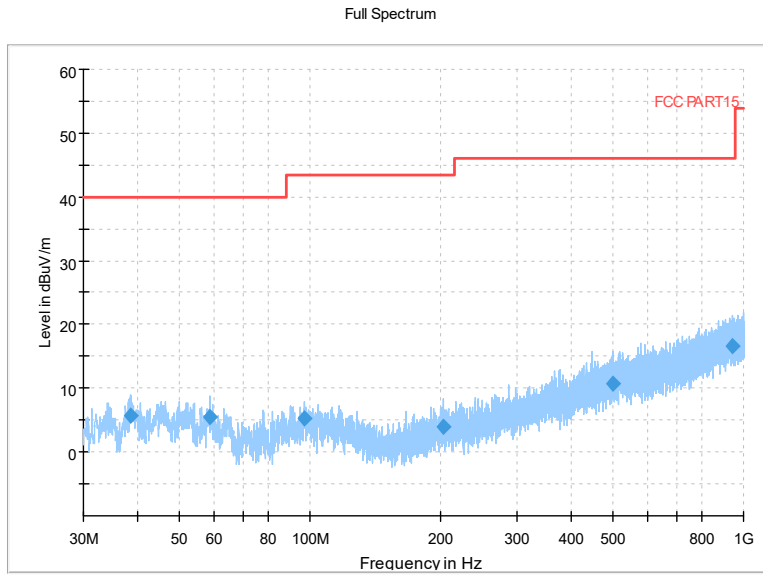

Full Spectrum

Frequency Range: 6GHz -18GHz
Detector: Av mode and PK mode
Modulation type: 802.11n(HT20)

Full Spectrum

Preview Result 2-AVG Preview Result 1-PK+
00 WIFI FCC 5G AV54

Comment

Frequency Range: 18GHz -40GHz
Detector: Av mode and PK mode
Modulation type: 802.11n(HT20)