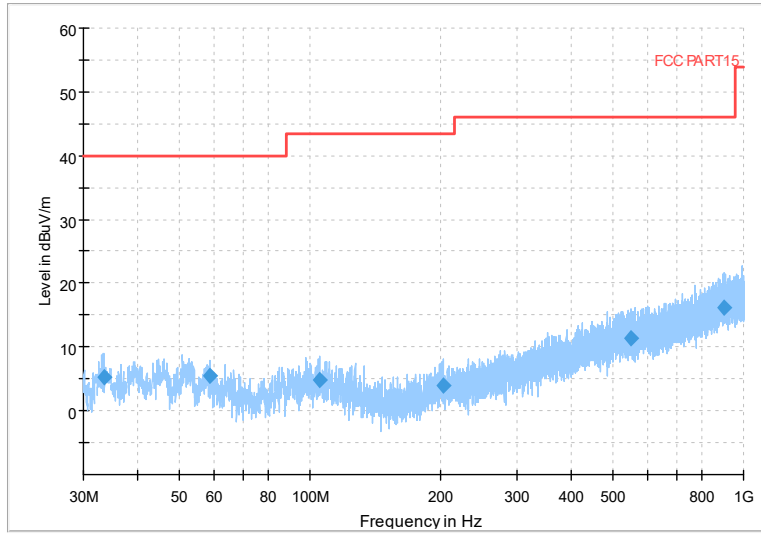

Frequency Range: 6GHz -18GHz
Detector: Av mode and PK mode
Modulation type: 802.11a

Preview Result 2-AVG 00 WIFI FCC 5G Preview Result 1-PK+ AV54

Comment

Frequency Range: 18GHz -40GHz
Detector: Av mode and PK mode
Modulation type: 802.11a

Full Spectrum

Frequency Range: 30MHz -1GHz
Detector: QP mode
Modulation type: 802.11n(HT20)

Full Spectrum

Frequency Range: 1GHz -6GHz
Detector: Av mode and PK mode
Modulation type: 802.11n(HT20)

Full Spectrum