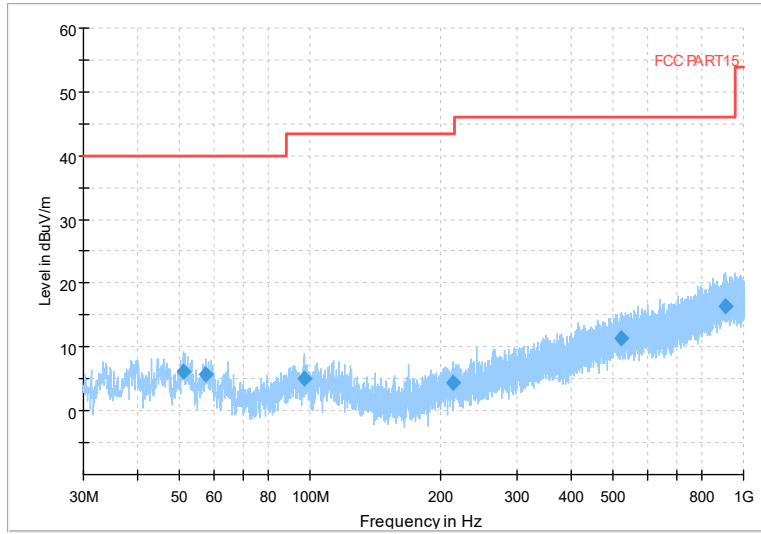

Frequency Range: 1GHz -6GHz
Detector: Av mode and PK mode
Modulation type: 802.11a

Full Spectrum

Frequency Range: 6GHz -18GHz
Detector: Av mode and PK mode
Modulation type: 802.11a

Full Spectrum

Preview Result 2-AVG Preview Result 1-PK+
00 WIFI FCC 5G AV54

Comment

Frequency Range: 18GHz -40GHz
Detector: Av mode and PK mode
Modulation type: 802.11a

Full Spectrum

Frequency Range: 30MHz -1GHz
Detector: QP mode
Modulation type: 802.11n(HT20)

Full Spectrum

Frequency Range: 1GHz -6GHz
Detector: Av mode and PK mode
Modulation type: 802.11n(HT20)