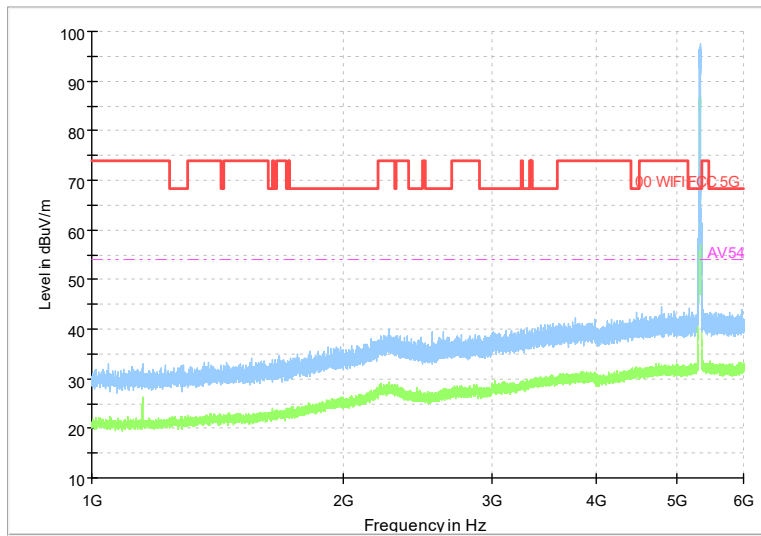

Full Spectrum

Frequency Range: 30MHz -1GHz
Detector: QP mode
Test Mode: 802.11ac(VHT20)

Full Spectrum

Frequency Range: 1GHz -6GHz
Detector: Av mode and PK mode
Test Mode: 802.11ac(VHT20)

Full Spectrum

Frequency Range: 6GHz -18GHz
Detector: Av mode and PK mode
Test Mode: 802.11ac(VHT20)

Full Spectrum

Preview Result 2-AVG Preview Result 1-PK+
00 WIFI FCC 5G AV54

Comment

Frequency Range: 18GHz -40GHz
Detector: Av mode and PK mode
Test Mode: 802.11ac(VHT20)

Full Spectrum

Frequency Range: 30MHz -1GHz
Detector: QP mode
Test Mode: 802.11ax(HE20)

Full Spectrum

Frequency Range: 1GHz -6GHz
Detector: Av mode and PK mode
Test Mode: 802.11ax(HE20)

Full Spectrum

Frequency Range: 6GHz -18GHz
Detector: Av mode and PK mode
Test Mode: 802.11ax(HE20)

Full Spectrum