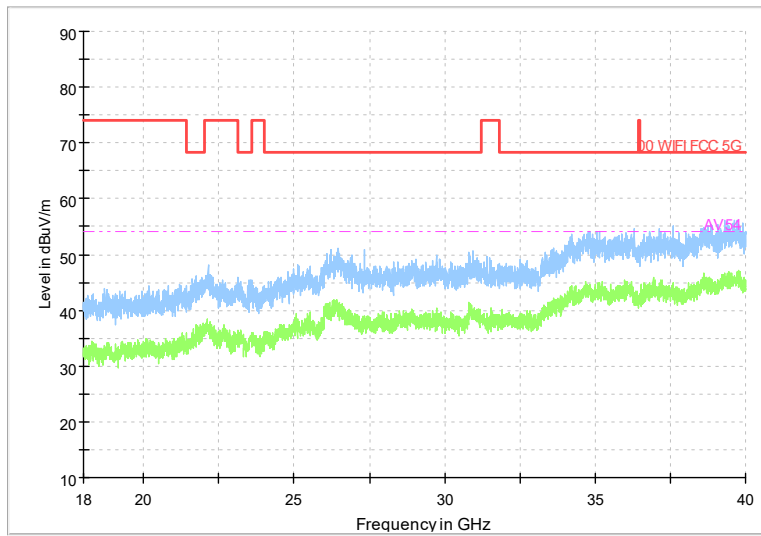

Frequency Range: 30MHz -1GHz
Detector: QP mode
Test Mode: 802.11ac(VHT20)

Frequency Range: 1GHz -6GHz
Detector: Av mode and PK mode
Test Mode: 802.11ac(VHT20)

Full Spectrum

Frequency Range: 6GHz -18GHz
Detector: Av mode and PK mode
Test Mode: 802.11ac(VHT20)

Full Spectrum

Frequency Range: 18GHz -40GHz
Detector: Av mode and PK mode
Test Mode: 802.11ac(VHT20)

Full Spectrum

Frequency Range: 30MHz -1GHz
Detector: QP mode
Test Mode: 802.11ax(HE20)

Full Spectrum

Frequency Range: 1GHz -6GHz
Detector: Av mode and PK mode
Test Mode: 802.11ax(HE20)

Full Spectrum

Frequency Range: 6GHz -18GHz
Detector: Av mode and PK mode
Test Mode: 802.11ax(HE20)

Full Spectrum

Frequency Range: 18GHz -40GHz
Detector: Av mode and PK mode
Test Mode: 802.11ax(HE20)

Carrier frequency (MHz):