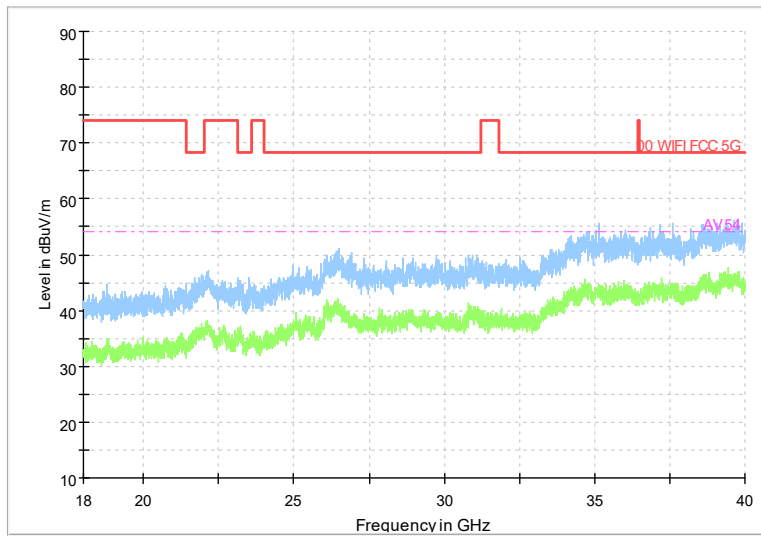

Full Spectrum

Frequency Range: 6GHz -18GHz
Detector: Av mode and PK mode
Test Mode: 802.11ac(VHT40)

Full Spectrum

Frequency Range: 18GHz -40GHz
Detector: Av mode and PK mode
Test Mode: 802.11ac(VHT40)

Full Spectrum

Frequency Range: 30MHz -1GHz
Detector: QP mode
Test Mode: 802.11ax(HE40)

Full Spectrum

Frequency Range: 1GHz -6GHz
Detector: Av mode and PK mode
Test Mode: 802.11ax(HE40)

Full Spectrum

Frequency Range: 6GHz -18GHz
Detector: Av mode and PK mode
Test Mode: 802.11ax(HE40)

Full Spectrum

Frequency Range: 18GHz -40GHz
Detector: Av mode and PK mode
Test Mode: 802.11ax(HE40)

Carrier frequency (MHz): 5310
Channel No.:62

Frequency Range: 30MHz -1GHz
Detector: QP mode
Modulation type: 802.11n(HT40)