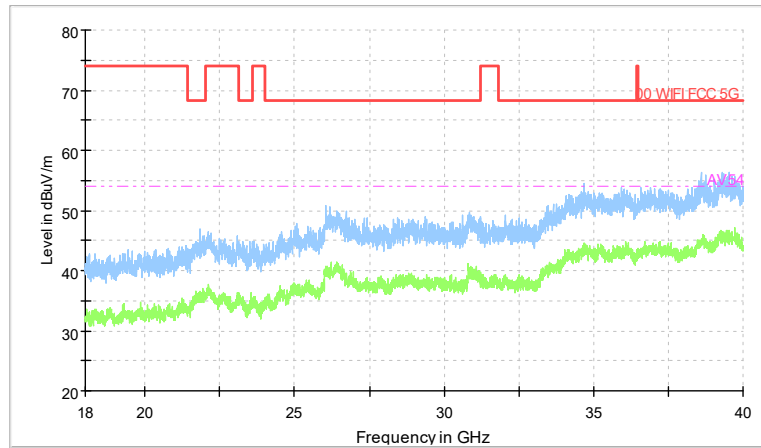

Full Spectrum

Preview Result 2-AVG Preview Result 1-PK+
00 WIFI FCC 5G AV54

Comment

Frequency Range: 18GHz -40GHz
Detector: Av mode and PK mode
Test Mode: 802.11ac(VHT20)

Full Spectrum

Frequency Range: 30MHz -1GHz
Detector: QP mode
Test Mode: 802.11ax(HE20)

Full Spectrum

Frequency Range: 1GHz -6GHz
Detector: Av mode and PK mode
Test Mode: 802.11ax(HE20)

Full Spectrum

Frequency Range: 6GHz -18GHz
Detector: Av mode and PK mode
Test Mode: 802.11ax(HE20)

Full Spectrum

Preview Result 2-AVG Preview Result 1-PK+
00 WIFI FCC 5G AV54

Comment

Frequency Range: 18GHz -40GHz
Detector: Av mode and PK mode
Test Mode: 802.11ax(HE20)

Carrier frequency (MHz): 5270
Channel No.:54

Frequency Range: 30MHz -1GHz
Detector: QP mode
Modulation type: 802.11n(HT40)