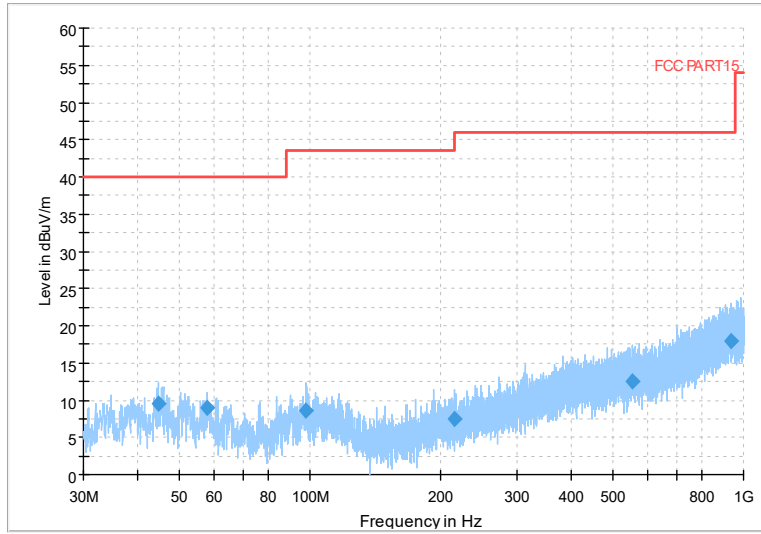

Full Spectrum

Frequency Range: 30MHz -1GHz
Detector: QP mode
Modulation type: 802.11n(HT20)