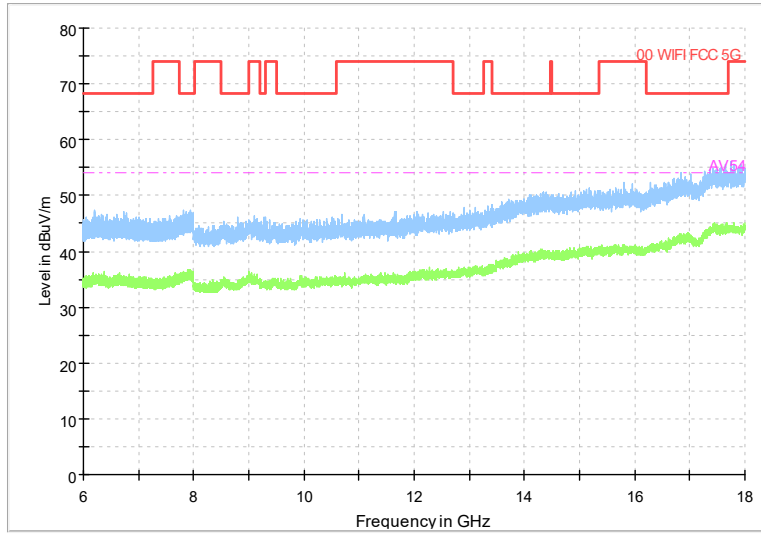

Full Spectrum

Frequency Range: 6GHz -18GHz
Detector: Av mode and PK mode
Test Mode: 802.11ax(HE20)

Full Spectrum

Preview Result 2-AVG Preview Result 1-PK+
00 WIFI FCC 5G AV54

Comment

Frequency Range: 18GHz -40GHz
Detector: Av mode and PK mode
Test Mode: 802.11ax(HE20)

Carrier frequency (MHz): 5320
Channel No.:64

Frequency Range: 30MHz -1GHz
Detector: QP mode
Modulation type: 802.11a

Frequency Range: 1GHz -6GHz
Detector: Av mode and PK mode
Modulation type: 802.11a

Full Spectrum

Frequency Range: 6GHz -18GHz
Detector: Av mode and PK mode
Modulation type: 802.11a

Full Spectrum

Preview Result 2-AVG Preview Result 1-PK+
00 WIFI FCC 5G AV54

Comment

Frequency Range: 18GHz -40GHz
Detector: Av mode and PK mode
Modulation type: 802.11a