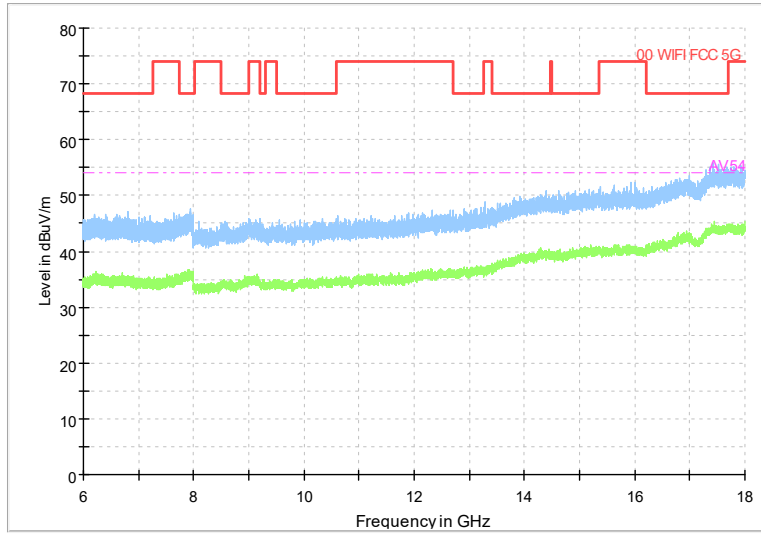

Full Spectrum

Frequency Range: 6GHz -18GHz
Detector: Av mode and PK mode
Test Mode: 802.11ac(VHT80)

Full Spectrum

Frequency Range: 18GHz -40GHz
Detector: Av mode and PK mode
Test Mode: 802.11ac(VHT80)

Full Spectrum

Frequency Range: 30MHz -1GHz
Detector: QP mode
Test Mode: 802.11ax(HE80)

Full Spectrum

Frequency Range: 1GHz -6GHz
Detector: Av mode and PK mode
Test Mode: 802.11ax(HE80)

Full Spectrum

Frequency Range: 6GHz -18GHz
Detector: Av mode and PK mode
Test Mode: 802.11ax(HE80)