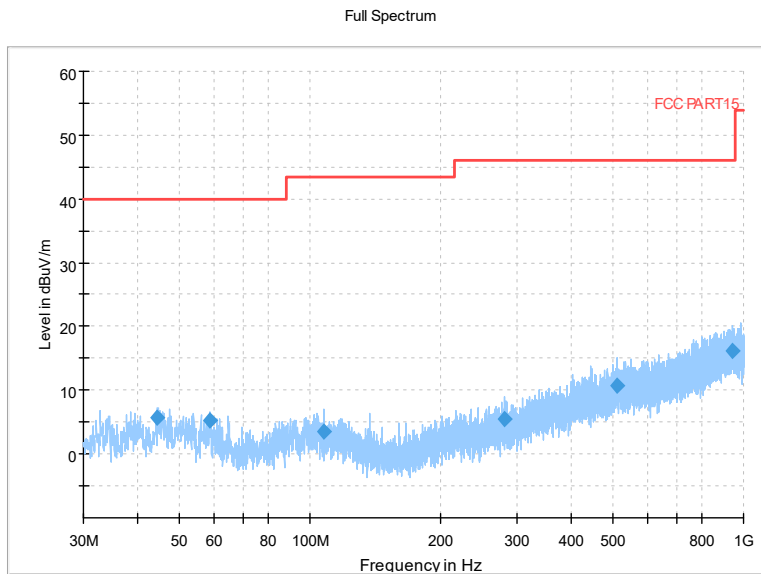

Carrier frequency (MHz): 5310
Channel No.:62

Frequency Range: 30MHz -1GHz
Detector: QP mode
Modulation type: 802.11n(HT40)