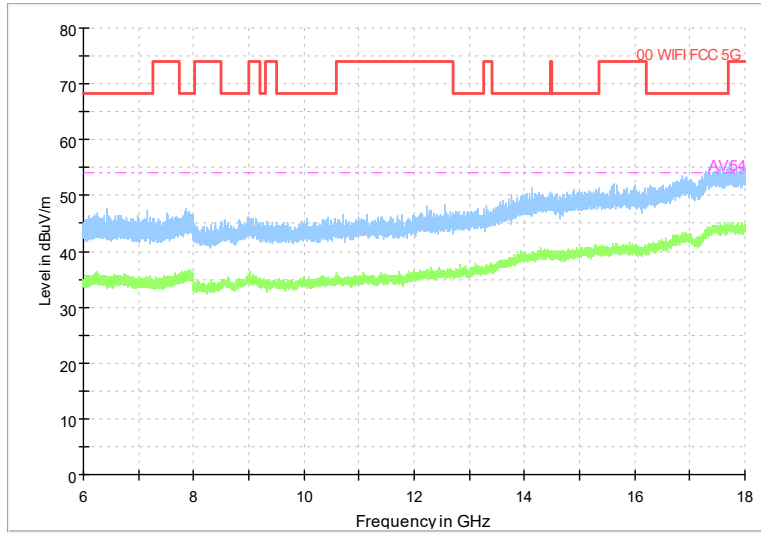

Frequency Range: 1GHz -6GHz
Detector: Av mode and PK mode
Test Mode: 802.11ac(VHT20)

Full Spectrum

Frequency Range: 6GHz -18GHz
Detector: Av mode and PK mode
Test Mode: 802.11ac(VHT20)

Full Spectrum

Preview Result 2-AVG Preview Result 1-PK+
00 WIFI FCC 5G AV54

Comment

Frequency Range: 18GHz -40GHz
Detector: Av mode and PK mode
Test Mode: 802.11ac(VHT20)

Full Spectrum

Frequency Range: 30MHz -1GHz
Detector: QP mode
Test Mode: 802.11ax(HE20)

Full Spectrum

Frequency Range: 1GHz -6GHz
Detector: Av mode and PK mode
Test Mode: 802.11ax(HE20)

Full Spectrum

Frequency Range: 6GHz -18GHz
Detector: Av mode and PK mode
Test Mode: 802.11ax(HE20)

Full Spectrum

Preview Result 2-AVG Preview Result 1-PK+
00 WIFI FCC 5G AV54

Comment

Frequency Range: 18GHz -40GHz
Detector: Av mode and PK mode
Test Mode: 802.11ax(HE20)