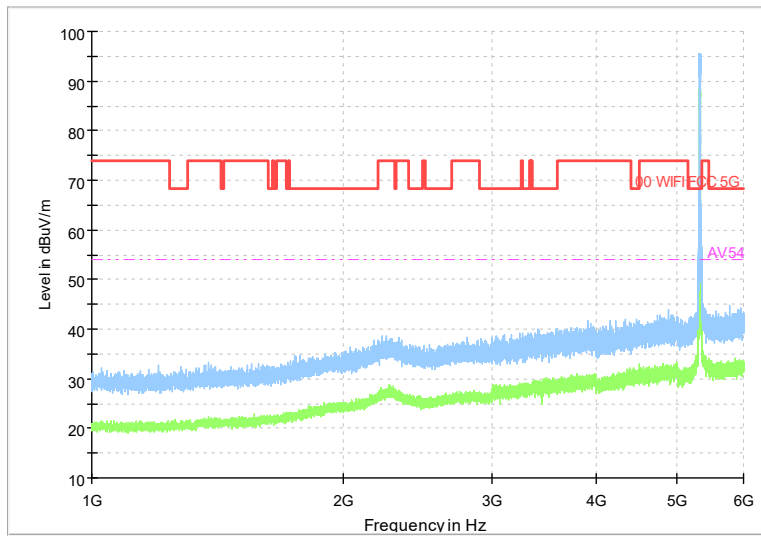

Frequency Range: 6GHz -18GHz
Detector: Av mode and PK mode
Modulation type: 802.11a

Full Spectrum

Preview Result 2-AVG Preview Result 1-PK+
00 WIFI FCC 5G AV54

Comment

Frequency Range: 18GHz -40GHz
Detector: Av mode and PK mode
Modulation type: 802.11a

Full Spectrum

Frequency Range: 30MHz -1GHz
Detector: QP mode
Modulation type: 802.11n(HT20)

Full Spectrum

Frequency Range: 1GHz -6GHz
Detector: Av mode and PK mode
Modulation type: 802.11n(HT20)

Full Spectrum