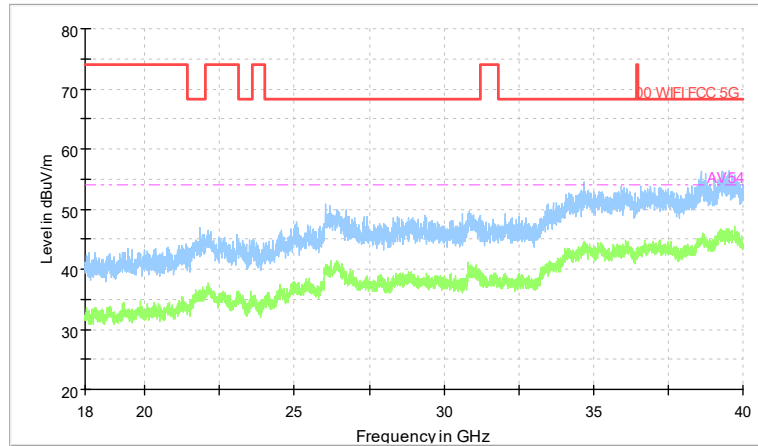

Frequency Range: 6GHz -18GHz
Detector: Av mode and PK mode
Modulation type: 802.11n(HT20)

Full Spectrum

Preview Result 2-AVG Preview Result 1-PK+
00 WIFI FCC 5G AV54

Comment

Frequency Range: 18GHz -40GHz
Detector: Av mode and PK mode
Modulation type: 802.11n(HT20)

Full Spectrum

Frequency Range: 30MHz -1GHz
Detector: QP mode
Test Mode: 802.11ac(VHT20)

Full Spectrum

Frequency Range: 1GHz -6GHz
Detector: Av mode and PK mode
Test Mode: 802.11ac(VHT20)

Full Spectrum

Frequency Range: 6GHz -18GHz
Detector: Av mode and PK mode
Test Mode: 802.11ac(VHT20)

Full Spectrum

Preview Result 2-AVG Preview Result 1-PK+
00 WIFI FCC 5G AV54

Comment

Frequency Range: 18GHz -40GHz
Detector: Av mode and PK mode
Test Mode: 802.11ac(VHT20)

Full Spectrum

Frequency Range: 30MHz -1GHz
Detector: QP mode
Test Mode: 802.11ax(HE20)