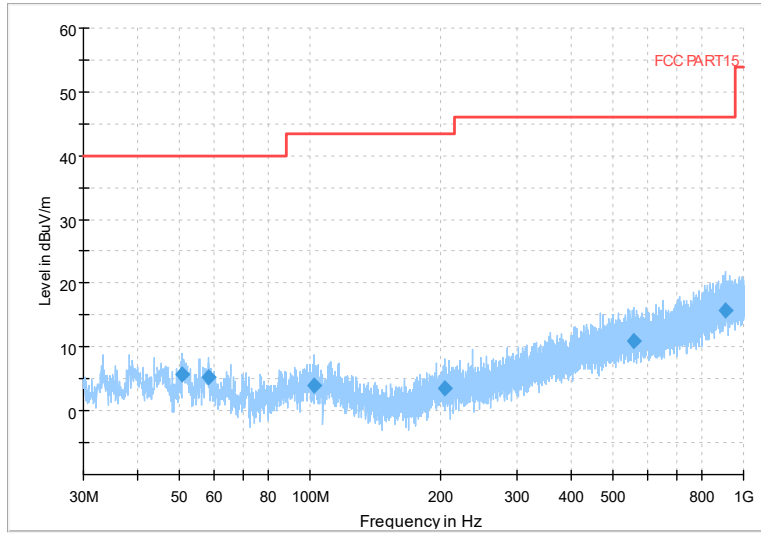

Full Spectrum

Preview Result 2-AVG Preview Result 1-PK+
00 WIFI FCC 5G AV54

Comment

Frequency Range: 18GHz -40GHz
Detector: Av mode and PK mode
Modulation type: 802.11a

Full Spectrum

Frequency Range: 30MHz -1GHz
Detector: QP mode
Modulation type: 802.11n(HT20)