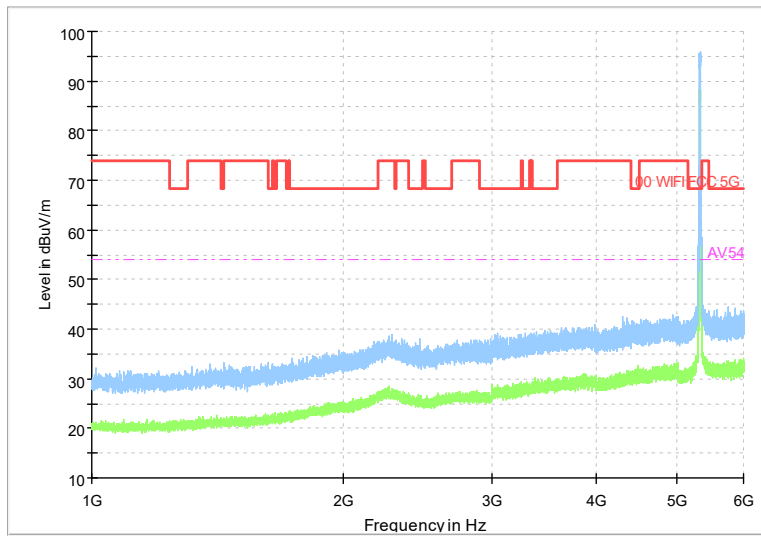

Full Spectrum

Frequency Range: 30MHz -1GHz
Detector: QP mode
Modulation type: 802.11n(HT20)

Full Spectrum

Frequency Range: 1GHz -6GHz
Detector: Av mode and PK mode
Modulation type: 802.11n(HT20)

Full Spectrum

Frequency Range: 6GHz -18GHz
Detector: Av mode and PK mode
Modulation type: 802.11n(HT20)

Full Spectrum

Preview Result 2-AVG Preview Result 1-PK+
00 WIFI FCC 5G AV54

Comment

Frequency Range: 18GHz -40GHz
Detector: Av mode and PK mode
Modulation type: 802.11n(HT20)

Full Spectrum

Frequency Range: 30MHz -1GHz
Detector: QP mode
Test Mode: 802.11ac(VHT20)

Full Spectrum

Frequency Range: 1GHz -6GHz
Detector: Av mode and PK mode
Test Mode: 802.11ac(VHT20)

Full Spectrum

Frequency Range: 6GHz -18GHz
Detector: Av mode and PK mode
Test Mode: 802.11ac(VHT20)