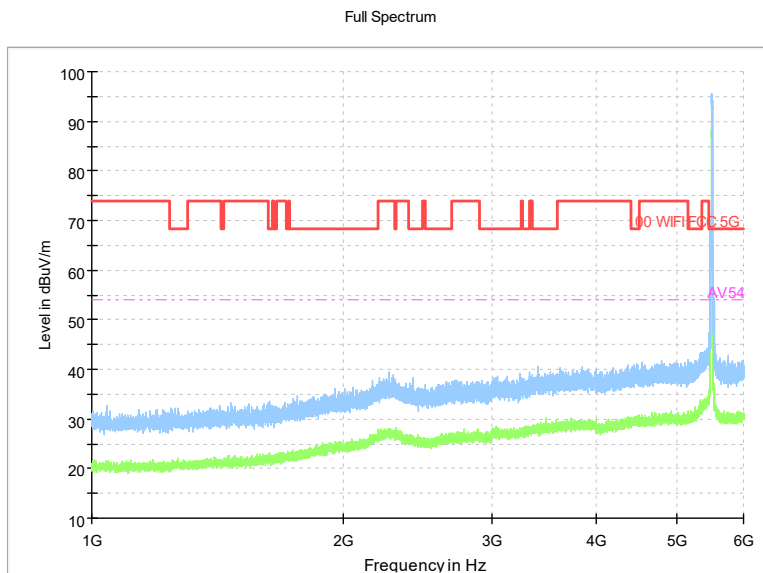

Full Spectrum

Frequency Range: 30MHz -1GHz
Detector: QP mode
Modulation type: 802.11n(HT20)

Full Spectrum

Frequency Range: 1GHz -6GHz
Detector: Av mode and PK mode
Modulation type: 802.11n(HT20)

Full Spectrum

Frequency Range: 6GHz -18GHz
Detector: Av mode and PK mode
Modulation type: 802.11n(HT20)

Full Spectrum

Preview Result 2-AVG Preview Result 1-PK+
00 WIFI FCC 5G AV54

Comment

Frequency Range: 18GHz -40GHz
Detector: Av mode and PK mode
Modulation type: 802.11n(HT20)

Frequency Range: 30MHz -1GHz
Detector: QP mode
Test Mode: 802.11ac(VHT20)

Frequency Range: 1GHz -6GHz
Detector: Av mode and PK mode
Test Mode: 802.11ac(VHT20)

Full Spectrum

Frequency Range: 6GHz -18GHz
Detector: Av mode and PK mode
Test Mode: 802.11ac(VHT20)