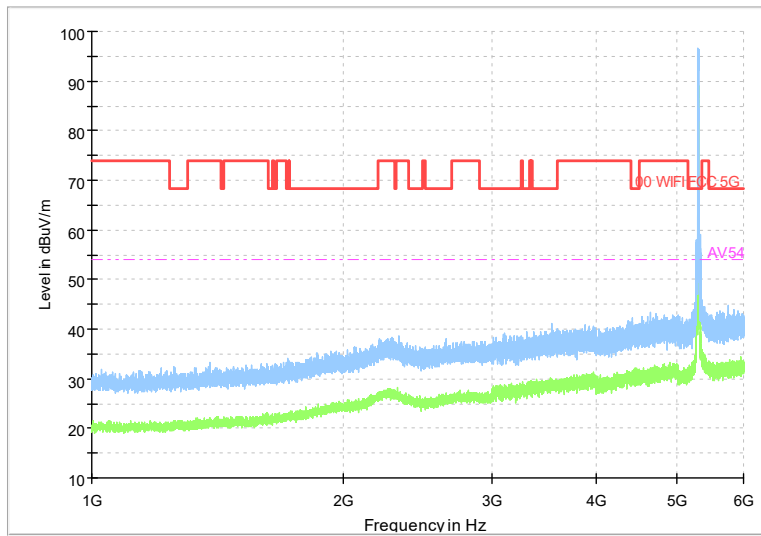

Frequency Range: 6GHz -18GHz
Detector: Av mode and PK mode
Modulation type: 802.11a

Preview Result 2-AVG 00 WIFI FCC 5G Preview Result 1-PK+ AV54

Comment

Frequency Range: 18GHz -40GHz
Detector: Av mode and PK mode
Modulation type: 802.11a

Full Spectrum

Frequency Range: 30MHz -1GHz
Detector: QP mode
Modulation type: 802.11n(HT20)

Full Spectrum

Frequency Range: 1GHz -6GHz
Detector: Av mode and PK mode
Modulation type: 802.11n(HT20)

Full Spectrum