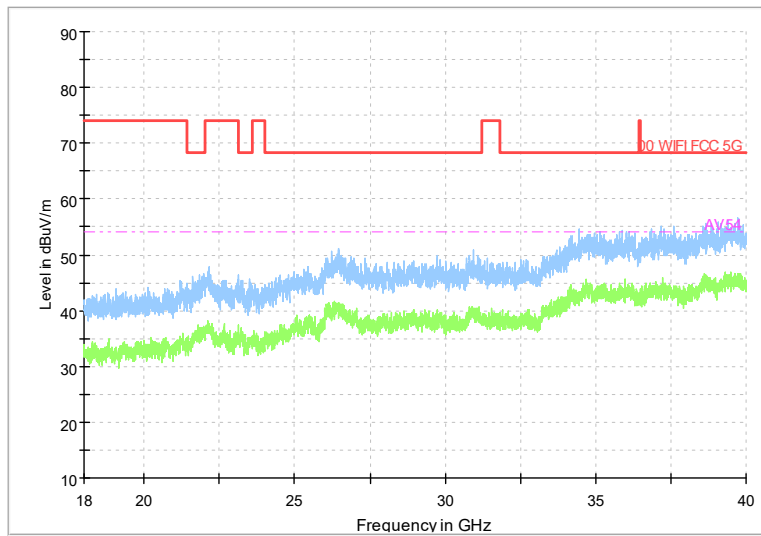

Full Spectrum

Frequency Range: 30MHz -1GHz
Detector: QP mode
Test Mode: 802.11ax(HE80)

Full Spectrum

Frequency Range: 1GHz -6GHz
Detector: Av mode and PK mode
Test Mode: 802.11ax(HE80)

Full Spectrum

Frequency Range: 6GHz -18GHz
Detector: Av mode and PK mode
Test Mode: 802.11ax(HE80)

Full Spectrum

Frequency Range: 18GHz -40GHz
Detector: Av mode and PK mode
Test Mode: 802.11ax(HE80)

Carrier frequency (MHz): 5500
Channel No.:100

Frequency Range: 30MHz -1GHz
Detector: QP mode
Modulation type: 802.11a

Frequency Range: 1GHz -6GHz
Detector: Av mode and PK mode
Modulation type: 802.11a

Full Spectrum

Frequency Range: 6GHz -18GHz
Detector: Av mode and PK mode
Modulation type: 802.11a

Full Spectrum

Frequency Range: 18GHz -40GHz
Detector: Av mode and PK mode
Modulation type: 802.11a