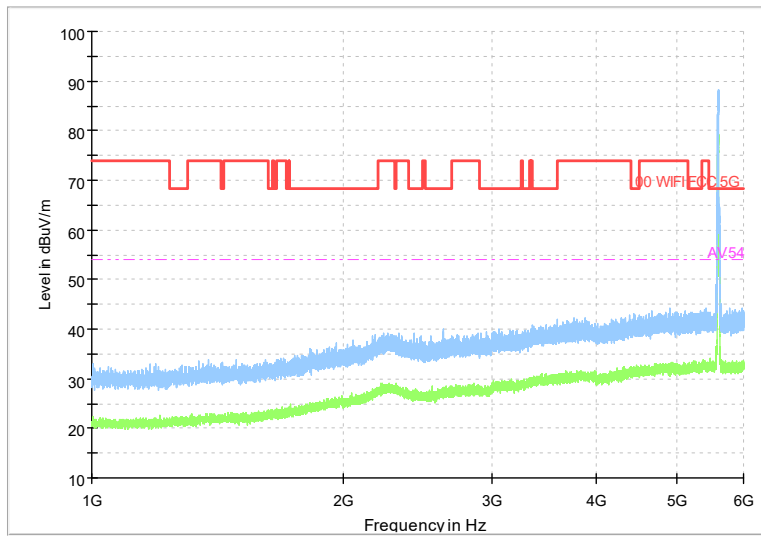

Frequency Range: 1GHz -6GHz
Detector: Av mode and PK mode
Test Mode: 802.11ac(VHT20)

Full Spectrum

Frequency Range: 6GHz -18GHz
Detector: Av mode and PK mode
Test Mode: 802.11ac(VHT20)

Full Spectrum

Preview Result 2-AVG Preview Result 1-PK+
00 WIFI FCC 5G AV54

Comment

Frequency Range: 18GHz -40GHz
Detector: Av mode and PK mode
Test Mode: 802.11ac(VHT20)

Full Spectrum

Frequency Range: 30MHz -1GHz
Detector: QP mode
Test Mode: 802.11ax(HE20)

Full Spectrum

Frequency Range: 1GHz -6GHz
Detector: Av mode and PK mode
Test Mode: 802.11ax(HE20)