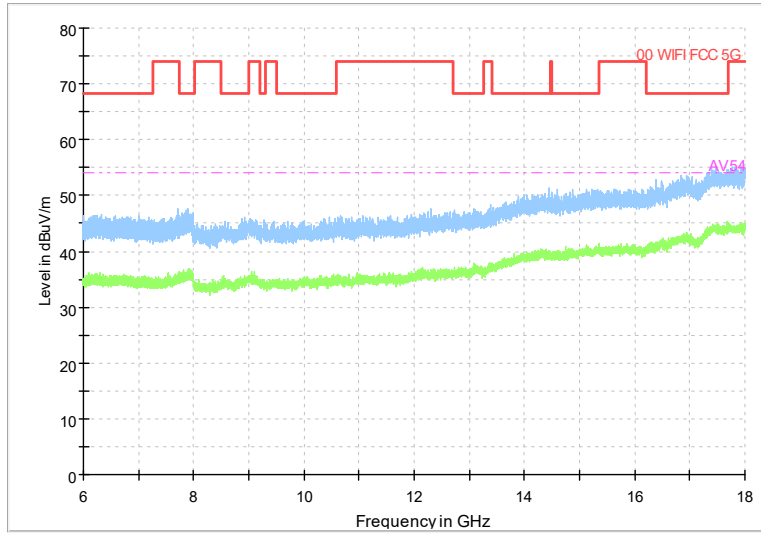

Frequency Range: 30MHz -1GHz
Detector: QP mode
Test Mode: 802.11ac(VHT20)

Frequency Range: 1GHz -6GHz
Detector: Av mode and PK mode
Test Mode: 802.11ac(VHT20)

Full Spectrum

Frequency Range: 6GHz -18GHz
Detector: Av mode and PK mode
Test Mode: 802.11ac(VHT20)

Full Spectrum

Frequency Range: 18GHz -40GHz
Detector: Av mode and PK mode
Test Mode: 802.11ac(VHT20)

Full Spectrum

Frequency Range: 30MHz -1GHz
Detector: QP mode
Test Mode: 802.11ax(HE20)

Full Spectrum

Frequency Range: 1GHz -6GHz
Detector: Av mode and PK mode
Test Mode: 802.11ax(HE20)

Full Spectrum

Frequency Range: 6GHz -18GHz
Detector: Av mode and PK mode
Test Mode: 802.11ax(HE20)

Full Spectrum

Frequency Range: 18GHz -40GHz
Detector: Av mode and PK mode
Test Mode: 802.11ax(HE20)

Carrier frequency (MHz): 5600
 Channel No.:120