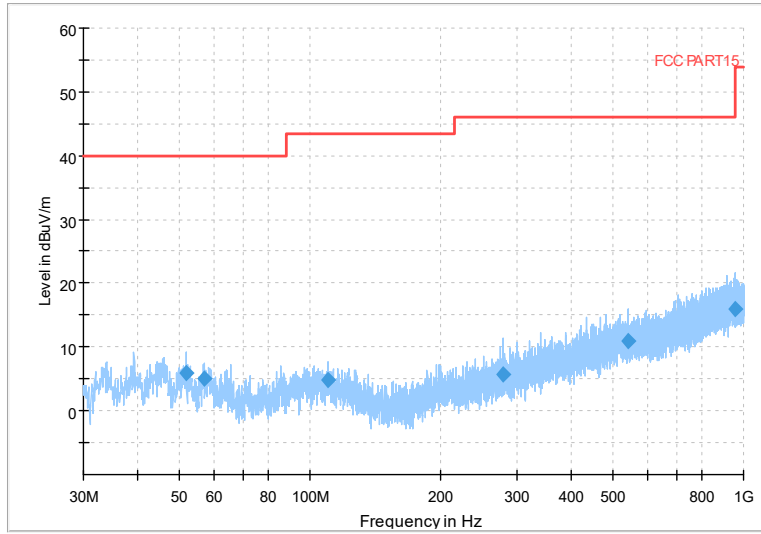

Full Spectrum

Frequency Range: 6GHz -18GHz
Detector: Av mode and PK mode
Test Mode: 802.11ac(VHT40)

Full Spectrum

Frequency Range: 18GHz -40GHz
Detector: Av mode and PK mode
Test Mode: 802.11ac(VHT40)

Full Spectrum