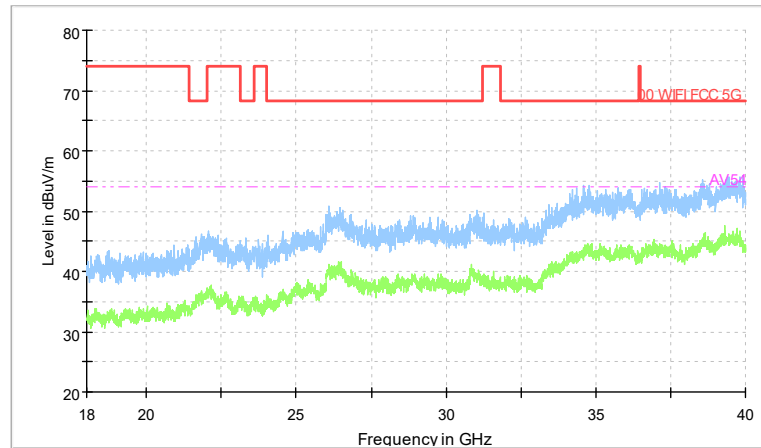

Full Spectrum

Frequency Range: 18GHz -40GHz
Detector: Av mode and PK mode
Test Mode: 802.11ax(HE80)

Carrier frequency (MHz): 5260
Channel No.:52

Frequency Range: 30MHz -1GHz
Detector: QP mode
Modulation type: 802.11a

Frequency Range: 1GHz -6GHz
Detector: Av mode and PK mode
Modulation type: 802.11a

Full Spectrum

Frequency Range: 6GHz -18GHz
Detector: Av mode and PK mode
Modulation type: 802.11a

Full Spectrum

Preview Result 2-AVG Preview Result 1-PK+
00 WIFI FCC 5G AV54