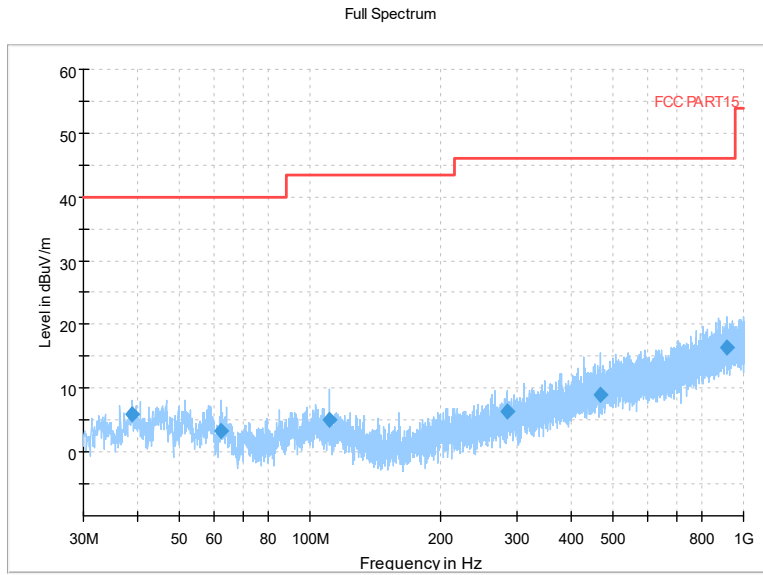

Frequency Range: 6GHz -18GHz
Detector: Av mode and PK mode
Modulation type: 802.11a

Preview Result 2-AVG 00 WIFI FCC 5G Preview Result 1-PK+ AV54

Comment

Frequency Range: 18GHz -40GHz
Detector: Av mode and PK mode
Modulation type: 802.11a

Full Spectrum

Frequency Range: 30MHz -1GHz
Detector: QP mode
Modulation type: 802.11n(HT20)

Full Spectrum

Frequency Range: 1GHz -6GHz
Detector: Av mode and PK mode
Modulation type: 802.11n(HT20)

Full Spectrum

Frequency Range: 6GHz -18GHz
Detector: Av mode and PK mode
Modulation type: 802.11n(HT20)

Full Spectrum

Frequency Range: 18GHz -40GHz
Detector: Av mode and PK mode
Modulation type: 802.11n(HT20)

Frequency Range: 30MHz -1GHz
Detector: QP mode
Test Mode: 802.11ac(VHT20)