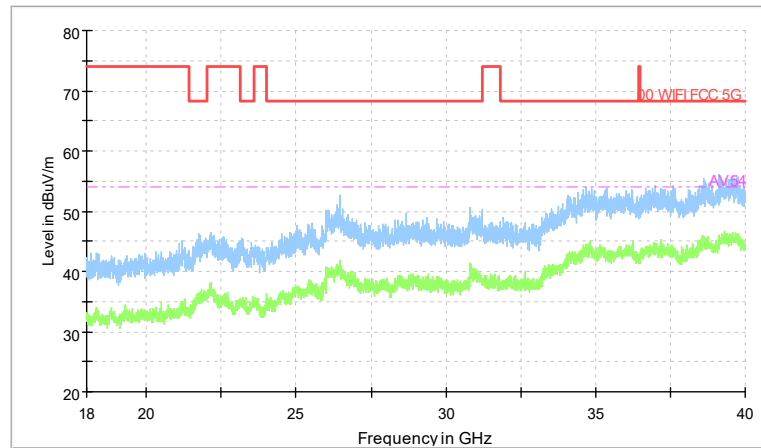

Full Spectrum

Preview Result 2-AVG Preview Result 1-PK+
00 WIFI FCC 5G AV54

Comment

Frequency Range: 18GHz -40GHz
Detector: Av mode and PK mode
Modulation type: 802.11a

Full Spectrum

Frequency Range: 30MHz -1GHz
Detector: QP mode
Modulation type: 802.11n(HT20)

Full Spectrum

Frequency Range: 1GHz -6GHz
Detector: Av mode and PK mode
Modulation type: 802.11n(HT20)

Full Spectrum

Frequency Range: 6GHz -18GHz
Detector: Av mode and PK mode
Modulation type: 802.11n(HT20)

Full Spectrum

Preview Result 2-AVG Preview Result 1-PK+
00 WIFI FCC 5G AV54

Comment

Frequency Range: 18GHz -40GHz
Detector: Av mode and PK mode
Modulation type: 802.11n(HT20)

Frequency Range: 30MHz -1GHz
Detector: QP mode
Test Mode: 802.11ac(VHT20)