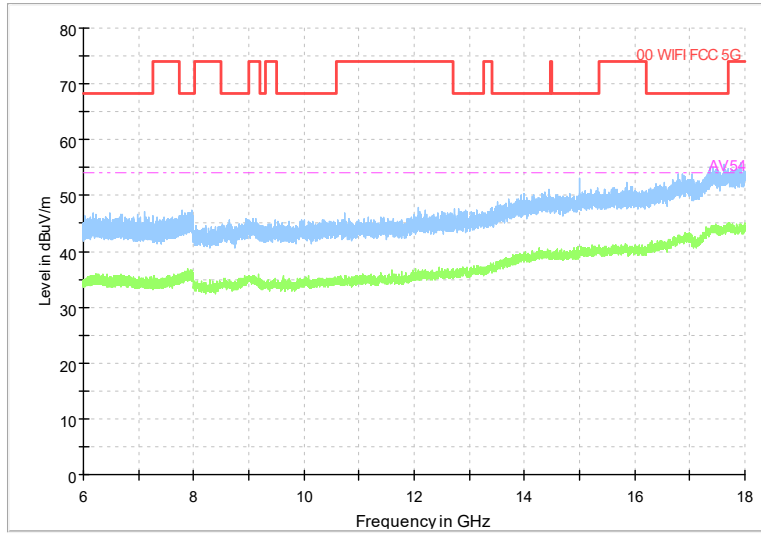

Frequency Range: 1GHz -6GHz
Detector: Av mode and PK mode
Modulation type: 802.11a

Full Spectrum

Frequency Range: 6GHz -18GHz
Detector: Av mode and PK mode
Modulation type: 802.11a

Full Spectrum

Preview Result 2-AVG Preview Result 1-PK+
00 WIFI FCC 5G AV54

Comment

Frequency Range: 18GHz -40GHz
Detector: Av mode and PK mode
Modulation type: 802.11a

Full Spectrum

Frequency Range: 30MHz -1GHz
Detector: QP mode
Modulation type: 802.11n(HT20)

Full Spectrum

Frequency Range: 1GHz -6GHz
Detector: Av mode and PK mode
Modulation type: 802.11n(HT20)

Full Spectrum

Frequency Range: 6GHz -18GHz
Detector: Av mode and PK mode
Modulation type: 802.11n(HT20)

Full Spectrum

Preview Result 2-AVG Preview Result 1-PK+
00 WIFI FCC 5G AV54

Comment

Frequency Range: 18GHz -40GHz
Detector: Av mode and PK mode
Modulation type: 802.11n(HT20)