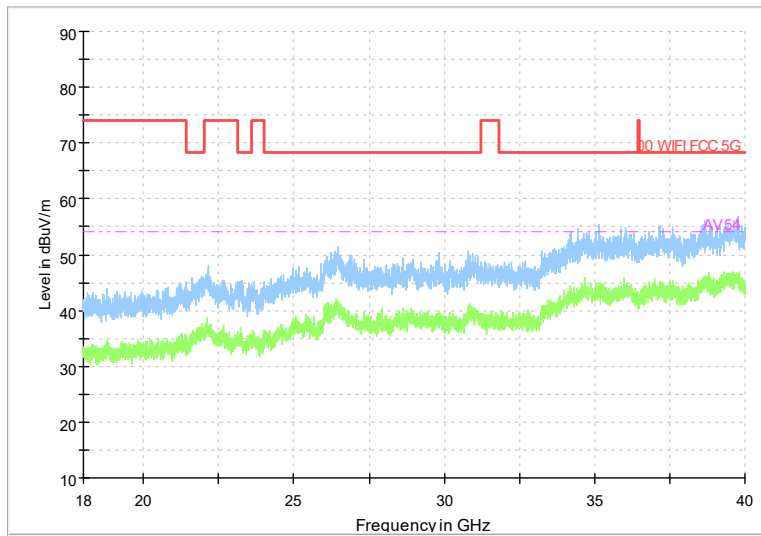

Frequency Range: 1GHz -6GHz
Detector: Av mode and PK mode
Test Mode: 802.11ac(VHT80)

Full Spectrum

Frequency Range: 6GHz -18GHz
Detector: Av mode and PK mode
Test Mode: 802.11ac(VHT80)

Full Spectrum

Frequency Range: 18GHz -40GHz
Detector: Av mode and PK mode
Test Mode: 802.11ac(VHT80)

Full Spectrum

Frequency Range: 30MHz -1GHz
Detector: QP mode
Test Mode: 802.11ax(HE80)

Full Spectrum

Frequency Range: 1GHz -6GHz
Detector: Av mode and PK mode
Test Mode: 802.11ax(HE80)

Full Spectrum

Frequency Range: 6GHz -18GHz
Detector: Av mode and PK mode
Test Mode: 802.11ax(HE80)

Full Spectrum

Frequency Range: 18GHz -40GHz
Detector: Av mode and PK mode
Test Mode: 802.11ax(HE80)

Carrier frequency (MHz): 5500
Channel No.:100

Frequency Range: 30MHz -1GHz
Detector: QP mode
Modulation type: 802.11a