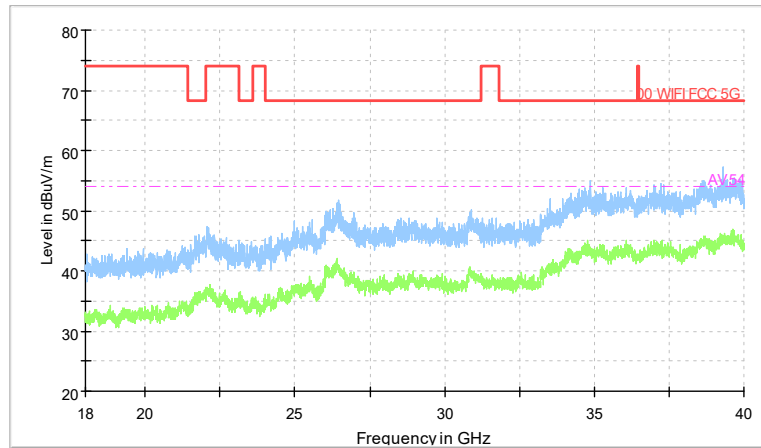

Frequency Range: 1GHz -6GHz
Detector: Av mode and PK mode
Test Mode: 802.11ac(VHT20)

Full Spectrum

Frequency Range: 6GHz -18GHz
Detector: Av mode and PK mode
Test Mode: 802.11ac(VHT20)

Full Spectrum

Preview Result 2-AVG Preview Result 1-PK+
00 WIFI FCC 5G AV54

Comment

Frequency Range: 18GHz -40GHz
Detector: Av mode and PK mode
Test Mode: 802.11ac(VHT20)

Full Spectrum

Frequency Range: 30MHz -1GHz
Detector: QP mode
Test Mode: 802.11ax(HE20)

Full Spectrum

Frequency Range: 1GHz -6GHz
Detector: Av mode and PK mode
Test Mode: 802.11ax(HE20)

Full Spectrum

Frequency Range: 6GHz -18GHz
Detector: Av mode and PK mode
Test Mode: 802.11ax(HE20)

Full Spectrum

Preview Result 2-AVG Preview Result 1-PK+
00 WIFI FCC 5G AV54

Comment

Frequency Range: 18GHz -40GHz
Detector: Av mode and PK mode
Test Mode: 802.11ax(HE20)