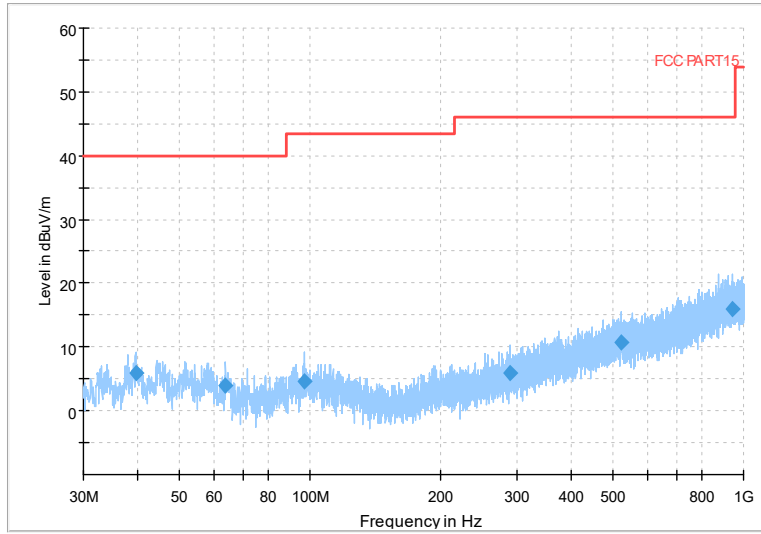

Full Spectrum

Frequency Range: 6GHz -18GHz
Detector: Av mode and PK mode
Modulation type: 802.11n(HT20)

Full Spectrum

Preview Result 2-AVG Preview Result 1-PK+
00 WIFI FCC 5G AV54

Comment

Frequency Range: 18GHz -40GHz
Detector: Av mode and PK mode
Modulation type: 802.11n(HT20)

Frequency Range: 30MHz -1GHz
Detector: QP mode
Test Mode: 802.11ac(VHT20)

Frequency Range: 1GHz -6GHz
Detector: Av mode and PK mode
Test Mode: 802.11ac(VHT20)

Full Spectrum

Frequency Range: 6GHz -18GHz
Detector: Av mode and PK mode
Test Mode: 802.11ac(VHT20)

Full Spectrum

Frequency Range: 18GHz -40GHz
Detector: Av mode and PK mode
Test Mode: 802.11ac(VHT20)

Full Spectrum

Frequency Range: 30MHz -1GHz
Detector: QP mode
Test Mode: 802.11ax(HE20)

Full Spectrum

Frequency Range: 1GHz -6GHz
Detector: Av mode and PK mode
Test Mode: 802.11ax(HE20)