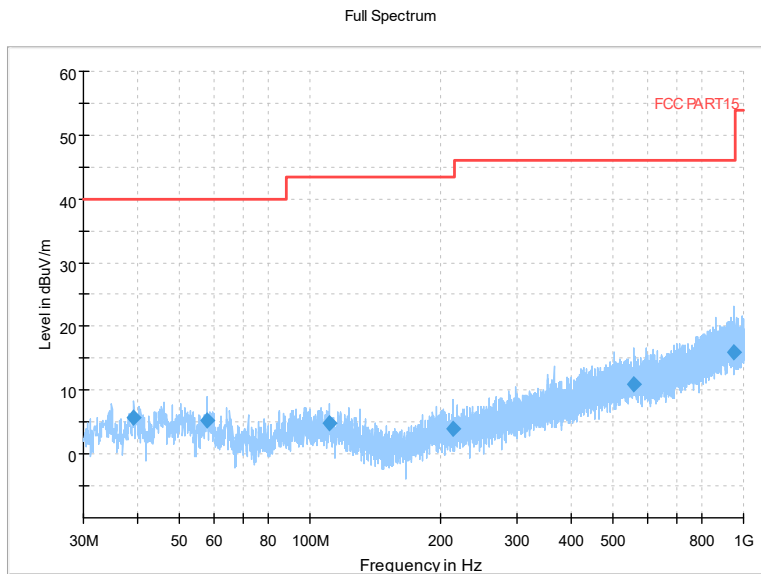

Full Spectrum

Frequency Range: 6GHz -18GHz
Detector: Av mode and PK mode
Test Mode: 802.11ac(VHT40)

Full Spectrum

Frequency Range: 18GHz -40GHz
Detector: Av mode and PK mode
Test Mode: 802.11ac(VHT40)

Full Spectrum

Frequency Range: 30MHz -1GHz
Detector: QP mode
Test Mode: 802.11ax(HE40)

Full Spectrum

Frequency Range: 1GHz -6GHz
Detector: Av mode and PK mode
Test Mode: 802.11ax(HE40)

Full Spectrum

Frequency Range: 6GHz -18GHz
Detector: Av mode and PK mode
Test Mode: 802.11ax(HE40)

Full Spectrum

Frequency Range: 18GHz -40GHz
Detector: Av mode and PK mode
Test Mode: 802.11ax(HE40)

Carrier frequency (MHz): 5290
Channel No.:58

Frequency Range: 30MHz -1GHz
Detector: QP mode
Test Mode: 802.11ac(VHT80)