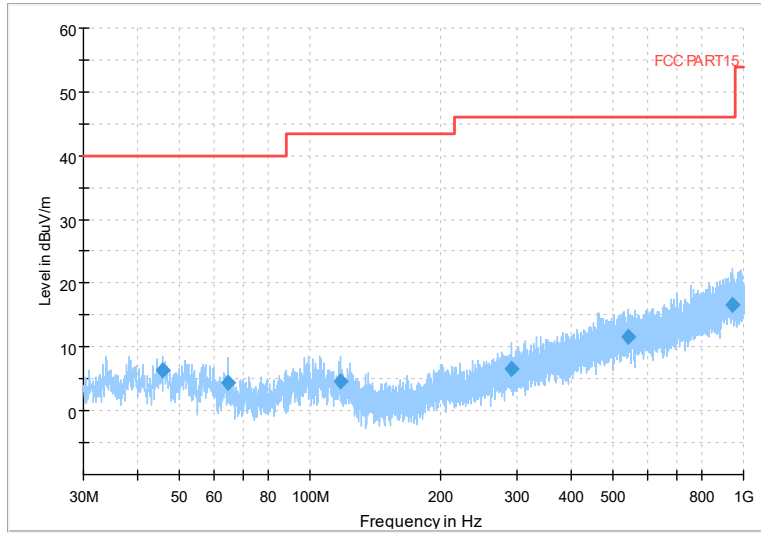

Frequency Range: 6GHz -18GHz
Detector: Av mode and PK mode
Modulation type: 802.11a

Full Spectrum

Preview Result 2-AVG Preview Result 1-PK+
00 WIFI FCC 5G AV54

Comment

Frequency Range: 18GHz -40GHz
Detector: Av mode and PK mode
Modulation type: 802.11a

Full Spectrum

Frequency Range: 30MHz -1GHz
Detector: QP mode
Modulation type: 802.11n(HT20)

Full Spectrum

Frequency Range: 1GHz -6GHz
Detector: Av mode and PK mode
Modulation type: 802.11n(HT20)

Full Spectrum