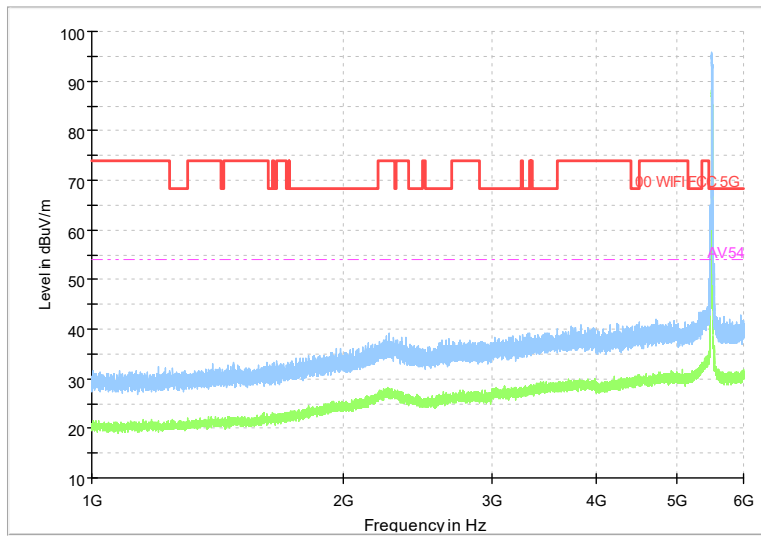

Full Spectrum

Frequency Range: 18GHz -40GHz
Detector: Av mode and PK mode
Test Mode: 802.11ax(HE80)

Carrier frequency (MHz): 5500
Channel No.:100

Frequency Range: 30MHz -1GHz
Detector: QP mode
Modulation type: 802.11a

Frequency Range: 1GHz -6GHz
Detector: Av mode and PK mode
Modulation type: 802.11a

Full Spectrum

Frequency Range: 6GHz -18GHz
Detector: Av mode and PK mode
Modulation type: 802.11a

Full Spectrum

Frequency Range: 18GHz -40GHz
Detector: Av mode and PK mode
Modulation type: 802.11a

Full Spectrum

Frequency Range: 30MHz -1GHz
Detector: QP mode
Modulation type: 802.11n(HT20)

Full Spectrum

Frequency Range: 1GHz -6GHz
Detector: Av mode and PK mode
Modulation type: 802.11n(HT20)

Full Spectrum

Frequency Range: 6GHz -18GHz
Detector: Av mode and PK mode
Modulation type: 802.11n(HT20)

Full Spectrum

Preview Result 2-AVG Preview Result 1-PK+
00 WIFI FCC 5G AV54

Comment

Frequency Range: 18GHz -40GHz
Detector: Av mode and PK mode
Modulation type: 802.11n(HT20)