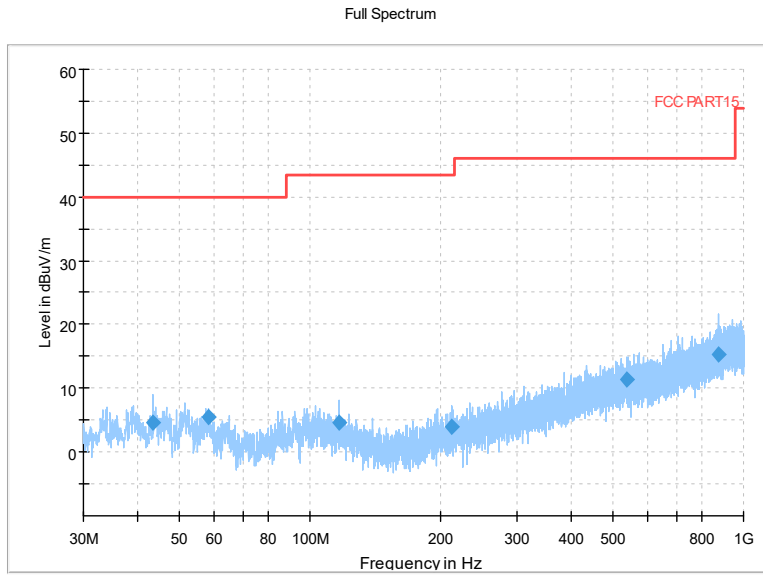

Frequency Range: 6GHz -18GHz
Detector: Av mode and PK mode
Modulation type: 802.11n(HT20)

Full Spectrum

Preview Result 2-AVG Preview Result 1-PK+
00 WIFI FCC 5G AV54

Comment

Frequency Range: 18GHz -40GHz
Detector: Av mode and PK mode
Modulation type: 802.11n(HT20)