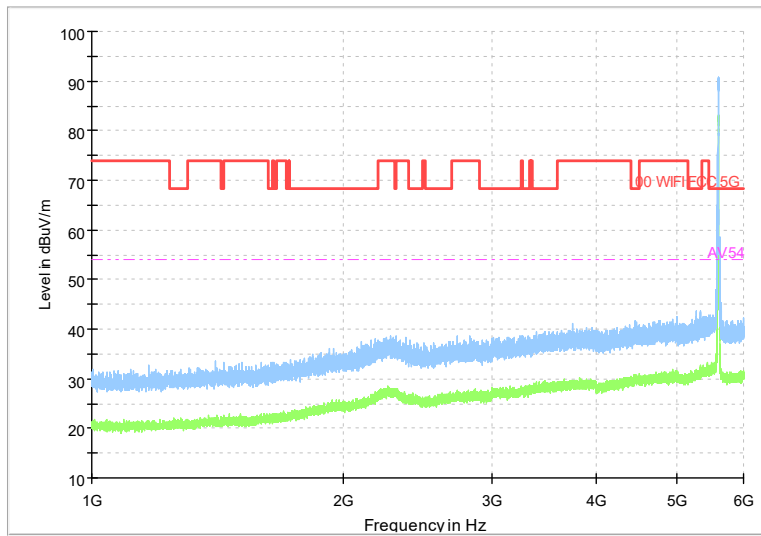

Frequency Range: 30MHz -1GHz
 Detector: QP mode
 Modulation type: 802.11a

Frequency Range: 1GHz -6GHz
 Detector: Av mode and PK mode
 Modulation type: 802.11a

Full Spectrum

Frequency Range: 6GHz -18GHz
Detector: Av mode and PK mode
Modulation type: 802.11a

Full Spectrum

Preview Result 2-AVG Preview Result 1-PK+
00 WIFI FCC 5G AV54

Comment

Frequency Range: 18GHz -40GHz
Detector: Av mode and PK mode
Modulation type: 802.11a

Full Spectrum

Frequency Range: 30MHz -1GHz
Detector: QP mode
Modulation type: 802.11n(HT20)

Full Spectrum

Frequency Range: 1GHz -6GHz
Detector: Av mode and PK mode
Modulation type: 802.11n(HT20)

Full Spectrum

Frequency Range: 6GHz -18GHz
Detector: Av mode and PK mode
Modulation type: 802.11n(HT20)