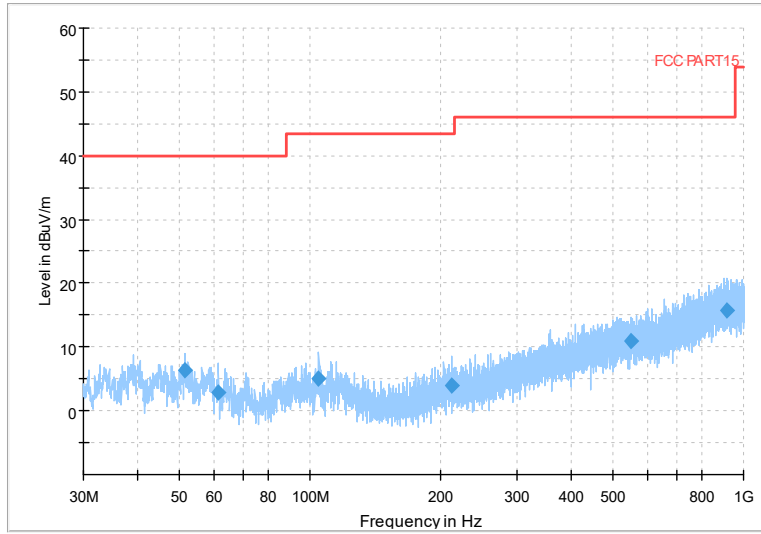

Full Spectrum

Frequency Range: 30MHz -1GHz
Detector: QP mode
Test Mode: 802.11ax(HE20)