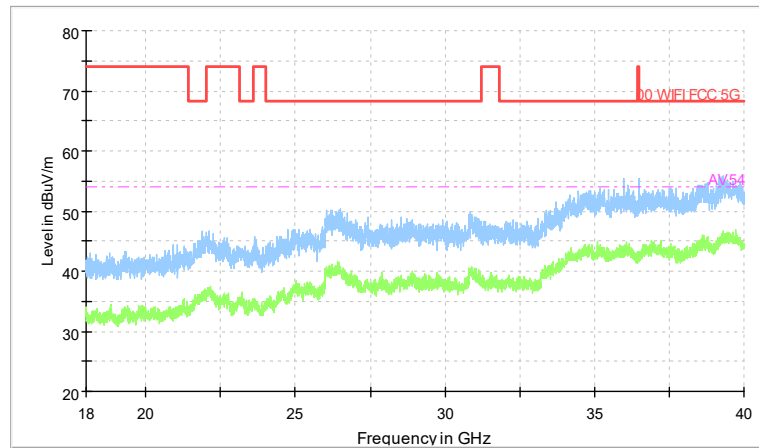

Frequency Range: 1GHz -6GHz
Detector: Av mode and PK mode
Modulation type: 802.11a

Full Spectrum

Frequency Range: 6GHz -18GHz
Detector: Av mode and PK mode
Modulation type: 802.11a

Full Spectrum

Frequency Range: 18GHz -40GHz
Detector: Av mode and PK mode
Modulation type: 802.11a

Full Spectrum

Frequency Range: 30MHz -1GHz
Detector: QP mode
Modulation type: 802.11n(HT20)

Full Spectrum

Frequency Range: 1GHz -6GHz
Detector: Av mode and PK mode
Modulation type: 802.11n(HT20)

Full Spectrum

Frequency Range: 6GHz -18GHz
Detector: Av mode and PK mode
Modulation type: 802.11n(HT20)

Full Spectrum

Preview Result 2-AVG Preview Result 1-PK+
00 WIFI FCC 5G AV54

Comment

Frequency Range: 18GHz -40GHz
Detector: Av mode and PK mode
Modulation type: 802.11n(HT20)