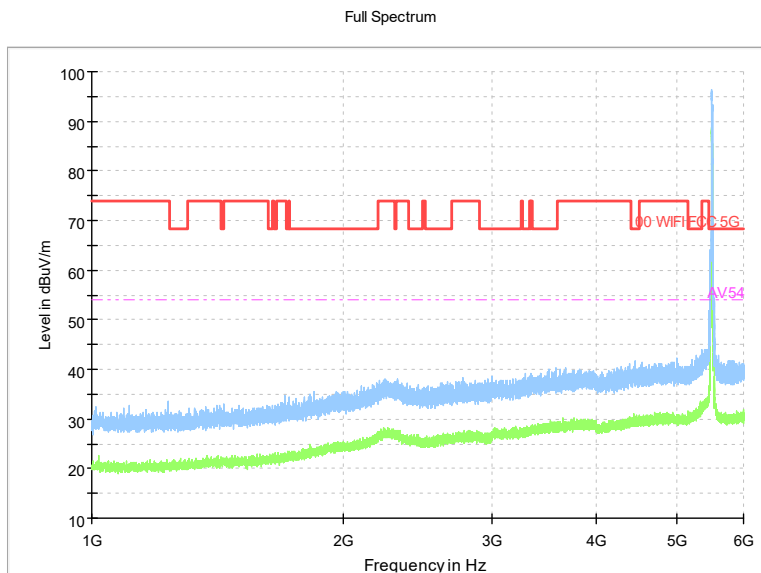

Full Spectrum

Frequency Range: 30MHz -1GHz
Detector: QP mode
Test Mode: 802.11ax(HE80)

Full Spectrum

Frequency Range: 1GHz -6GHz
Detector: Av mode and PK mode
Test Mode: 802.11ax(HE80)

Full Spectrum

Frequency Range: 6GHz -18GHz
Detector: Av mode and PK mode
Test Mode: 802.11ax(HE80)

Full Spectrum

Frequency Range: 18GHz -40GHz
Detector: Av mode and PK mode
Test Mode: 802.11ax(HE80)

Carrier frequency (MHz): 5500
Channel No.:100

Frequency Range: 30MHz -1GHz
Detector: QP mode
Modulation type: 802.11a

Frequency Range: 1GHz -6GHz
Detector: Av mode and PK mode
Modulation type: 802.11a

Full Spectrum

Frequency Range: 6GHz -18GHz
Detector: Av mode and PK mode
Modulation type: 802.11a

Full Spectrum

Frequency Range: 18GHz -40GHz
Detector: Av mode and PK mode
Modulation type: 802.11a