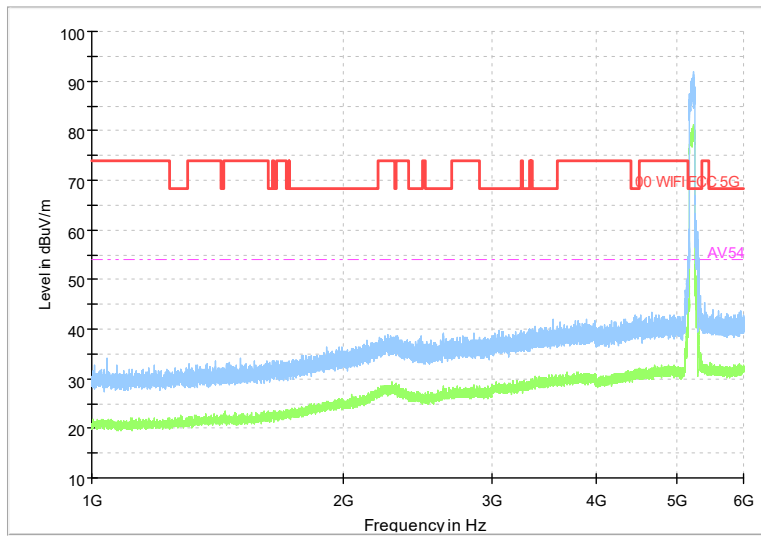

Full Spectrum

Frequency Range: 6GHz -18GHz
Detector: Av mode and PK mode
Test Mode: 802.11ac(VHT80)

Full Spectrum

Frequency Range: 18GHz -40GHz
Detector: Av mode and PK mode
Test Mode: 802.11ac(VHT80)

Full Spectrum

Frequency Range: 30MHz -1GHz
Detector: QP mode
Test Mode: 802.11ax(HE80)

Full Spectrum

Frequency Range: 1GHz -6GHz
Detector: Av mode and PK mode
Test Mode: 802.11ax(HE80)

Full Spectrum

Frequency Range: 6GHz -18GHz
Detector: Av mode and PK mode
Test Mode: 802.11ax(HE80)