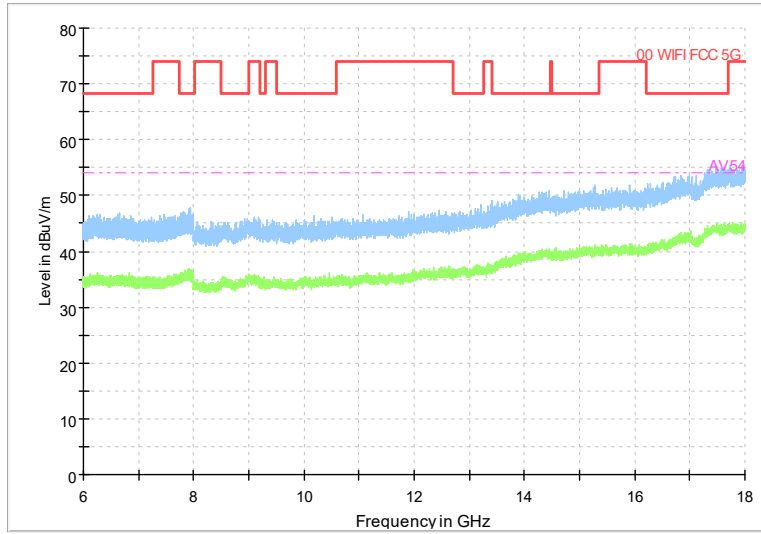

Full Spectrum

Frequency Range: 18GHz -40GHz
Detector: Av mode and PK mode
Test Mode: 802.11ax(HE40)

Carrier frequency (MHz): 5290
Channel No.:58

Frequency Range: 30MHz -1GHz
Detector: QP mode
Test Mode: 802.11ac(VHT80)

Frequency Range: 1GHz -6GHz
Detector: Av mode and PK mode
Test Mode: 802.11ac(VHT80)

Full Spectrum

Frequency Range: 6GHz -18GHz
Detector: Av mode and PK mode
Test Mode: 802.11ac(VHT80)

Full Spectrum

Frequency Range: 18GHz -40GHz
Detector: Av mode and PK mode
Test Mode: 802.11ac(VHT80)