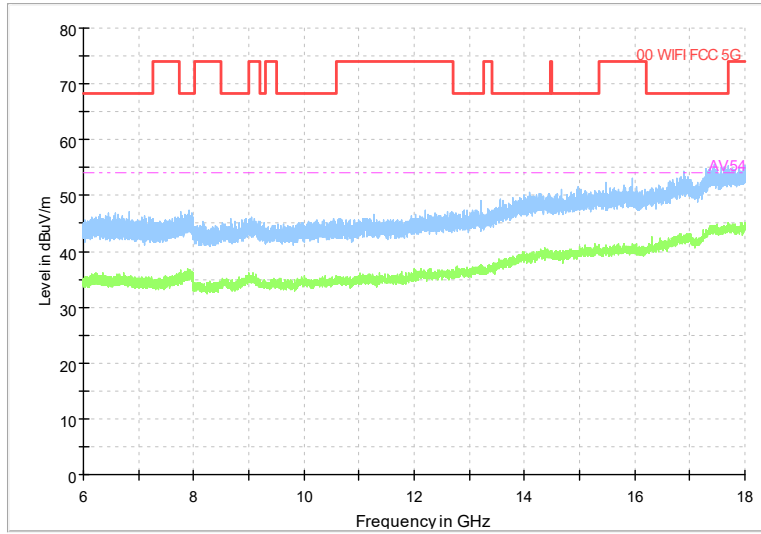

Frequency Range: 18GHz -40GHz
Detector: Av mode and PK mode
Modulation type: 802.11n(HT40)

Full Spectrum

Frequency Range: 30MHz -1GHz
Detector: QP mode
Test Mode: 802.11ac(VHT40)

Full Spectrum

Frequency Range: 1GHz -6GHz
Detector: Av mode and PK mode
Test Mode: 802.11ac(VHT40)

Full Spectrum

Frequency Range: 6GHz -18GHz
Detector: Av mode and PK mode
Test Mode: 802.11ac(VHT40)

Full Spectrum

Frequency Range: 18GHz -40GHz
Detector: Av mode and PK mode
Test Mode: 802.11ac(VHT40)

Full Spectrum

Frequency Range: 30MHz -1GHz
Detector: QP mode
Test Mode: 802.11ax(HE40)

Full Spectrum

Frequency Range: 1GHz -6GHz
Detector: Av mode and PK mode
Test Mode: 802.11ax(HE40)

Full Spectrum

Frequency Range: 6GHz -18GHz
Detector: Av mode and PK mode
Test Mode: 802.11ax(HE40)