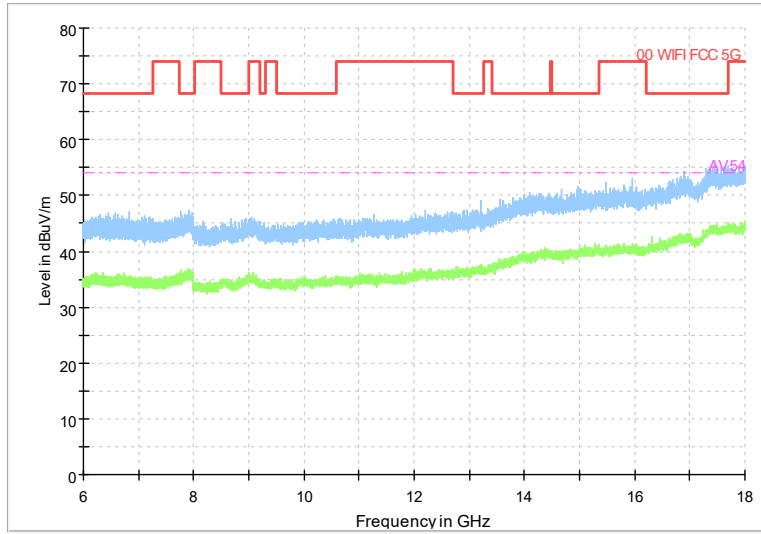

Frequency Range: 1GHz -6GHz
Detector: Av mode and PK mode
Modulation type: 802.11n(HT40)

Full Spectrum

Frequency Range: 6GHz -18GHz
Detector: Av mode and PK mode
Modulation type: 802.11n(HT40)

Full Spectrum

Frequency Range: 18GHz -40GHz
Detector: Av mode and PK mode
Modulation type: 802.11n(HT40)

Full Spectrum

Frequency Range: 30MHz -1GHz
Detector: QP mode
Test Mode: 802.11ac(VHT40)

Full Spectrum

Frequency Range: 1GHz -6GHz
Detector: Av mode and PK mode
Test Mode: 802.11ac(VHT40)

Full Spectrum

Frequency Range: 6GHz -18GHz
Detector: Av mode and PK mode
Test Mode: 802.11ac(VHT40)

Full Spectrum

Frequency Range: 18GHz -40GHz
Detector: Av mode and PK mode
Test Mode: 802.11ac(VHT40)

Full Spectrum