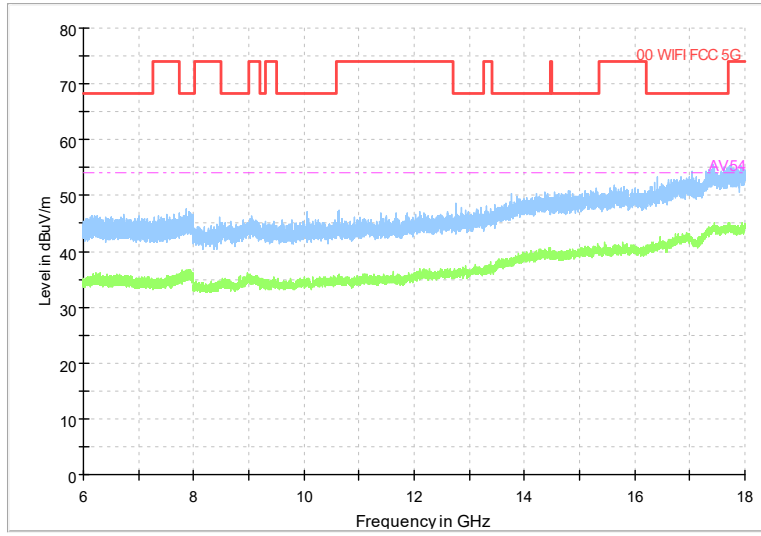

Frequency Range: 30MHz -1GHz
Detector: QP mode
Test Mode: 802.11ac(VHT20)

Frequency Range: 1GHz -6GHz
Detector: Av mode and PK mode
Test Mode: 802.11ac(VHT20)

Full Spectrum

Frequency Range: 6GHz -18GHz
Detector: Av mode and PK mode
Test Mode: 802.11ac(VHT20)

Full Spectrum

Frequency Range: 18GHz -40GHz
Detector: Av mode and PK mode
Test Mode: 802.11ac(VHT20)

Full Spectrum

Frequency Range: 30MHz -1GHz
Detector: QP mode
Test Mode: 802.11ax(HE20)

Full Spectrum

Frequency Range: 1GHz -6GHz
Detector: Av mode and PK mode
Test Mode: 802.11ax(HE20)

Full Spectrum

Frequency Range: 6GHz -18GHz
Detector: Av mode and PK mode
Test Mode: 802.11ax(HE20)

Full Spectrum

Frequency Range: 18GHz -40GHz
Detector: Av mode and PK mode
Test Mode: 802.11ax(HE20)

Carrier frequency (MHz):