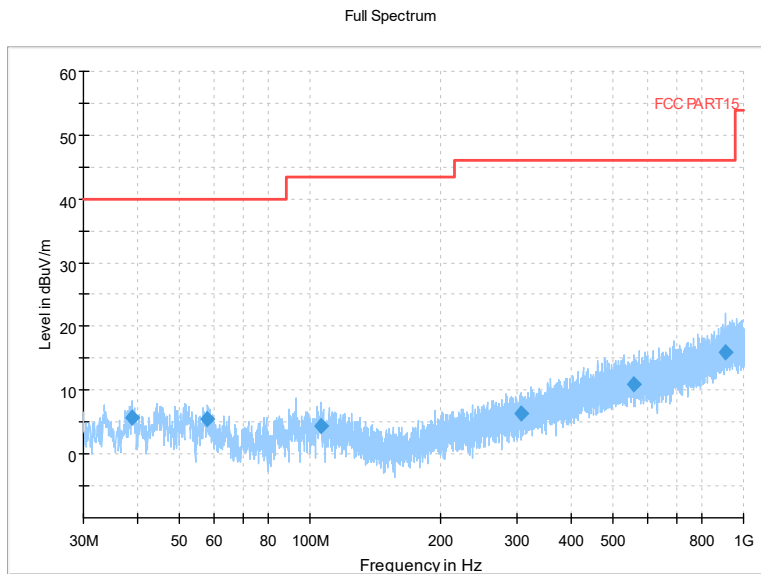

Frequency Range: 1GHz -6GHz
Detector: Av mode and PK mode
Test Mode: 802.11ac(VHT80)

Full Spectrum

Frequency Range: 6GHz -18GHz
Detector: Av mode and PK mode
Test Mode: 802.11ac(VHT80)

Full Spectrum

Frequency Range: 18GHz -40GHz
Detector: Av mode and PK mode
Test Mode: 802.11ac(VHT80)

Full Spectrum

Frequency Range: 30MHz -1GHz
Detector: QP mode
Test Mode: 802.11ax(HE80)

Full Spectrum

Frequency Range: 1GHz -6GHz
Detector: Av mode and PK mode
Test Mode: 802.11ax(HE80)

Full Spectrum

Frequency Range: 6GHz -18GHz
Detector: Av mode and PK mode
Test Mode: 802.11ax(HE80)

Full Spectrum

Frequency Range: 18GHz -40GHz
Detector: Av mode and PK mode
Test Mode: 802.11ax(HE80)

Carrier frequency (MHz): 5500
Channel No.:100

Frequency Range: 30MHz -1GHz
Detector: QP mode
Modulation type: 802.11a