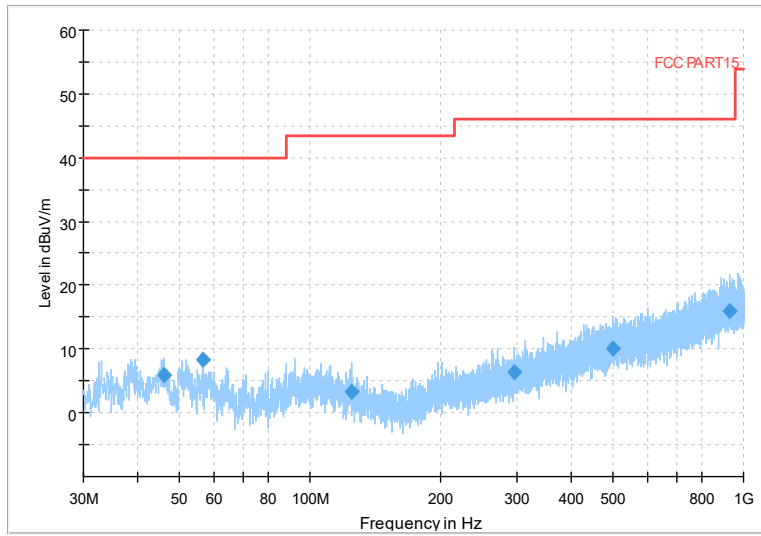

Full Spectrum

Frequency Range: 30MHz -1GHz
Detector: QP mode
Test Mode: 802.11ax(HE20)