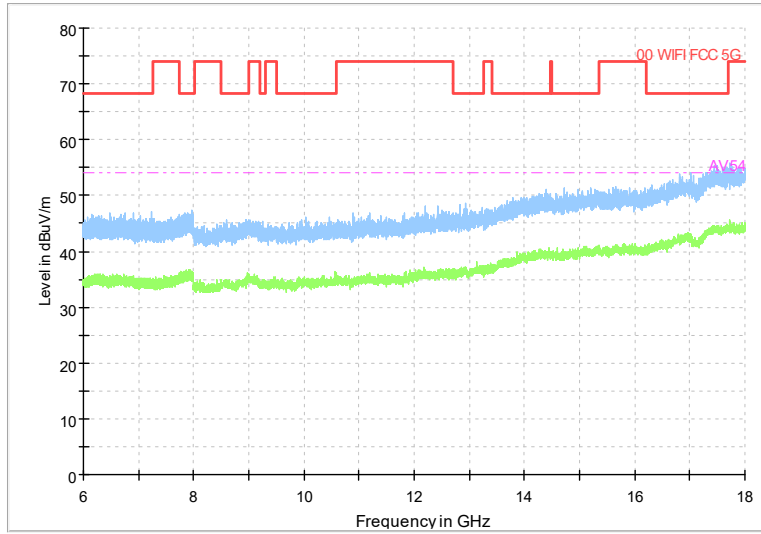

Frequency Range: 30MHz -1GHz
Detector: QP mode
Test Mode: 802.11ax(HE80)

Full Spectrum

Frequency Range: 1GHz -6GHz
Detector: Av mode and PK mode
Test Mode: 802.11ax(HE80)

Full Spectrum

Frequency Range: 6GHz -18GHz
Detector: Av mode and PK mode
Test Mode: 802.11ax(HE80)

Full Spectrum

Frequency Range: 18GHz -40GHz
Detector: Av mode and PK mode
Test Mode: 802.11ax(HE80)

Carrier frequency (MHz): 5260
Channel No.:52

Frequency Range: 30MHz -1GHz
Detector: QP mode
Modulation type: 802.11a

Frequency Range: 1GHz -6GHz
Detector: Av mode and PK mode
Modulation type: 802.11a

Full Spectrum

Frequency Range: 6GHz -18GHz
Detector: Av mode and PK mode
Modulation type: 802.11a

Full Spectrum

Preview Result 2-AVG Preview Result 1-PK+
00 WIFI FCC 5G AV54