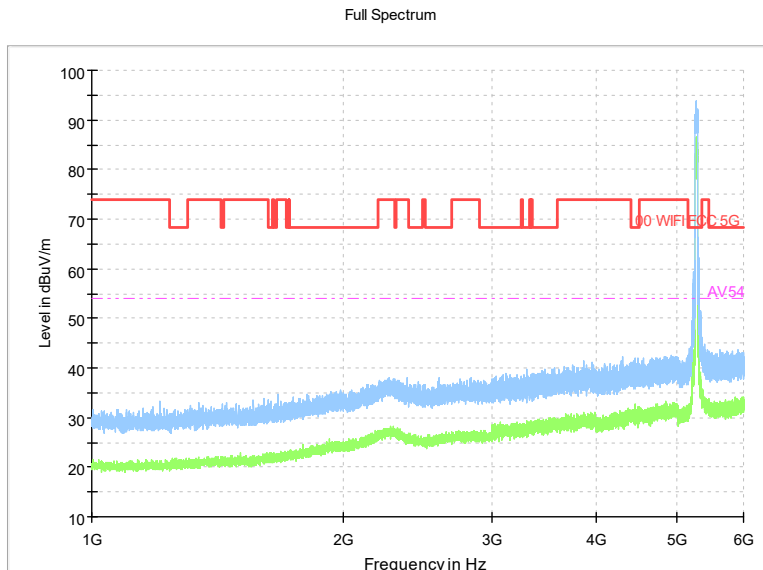

Full Spectrum

Frequency Range: 1GHz -6GHz
Detector: Av mode and PK mode
Test Mode: 802.11ax(HE20)

Full Spectrum

Frequency Range: 6GHz -18GHz
Detector: Av mode and PK mode
Test Mode: 802.11ax(HE20)

Full Spectrum

Preview Result 2-AVG Preview Result 1-PK+
00 WIFI FCC 5G AV54

Comment

Frequency Range: 18GHz -40GHz
Detector: Av mode and PK mode
Test Mode: 802.11ax(HE20)

Carrier frequency (MHz): 5270
Channel No.:54

Frequency Range: 30MHz -1GHz
Detector: QP mode
Modulation type: 802.11n(HT40)

Frequency Range: 1GHz -6GHz
Detector: Av mode and PK mode
Modulation type: 802.11n(HT40)

Full Spectrum

Frequency Range: 6GHz -18GHz
Detector: Av mode and PK mode
Modulation type: 802.11n(HT40)

Full Spectrum