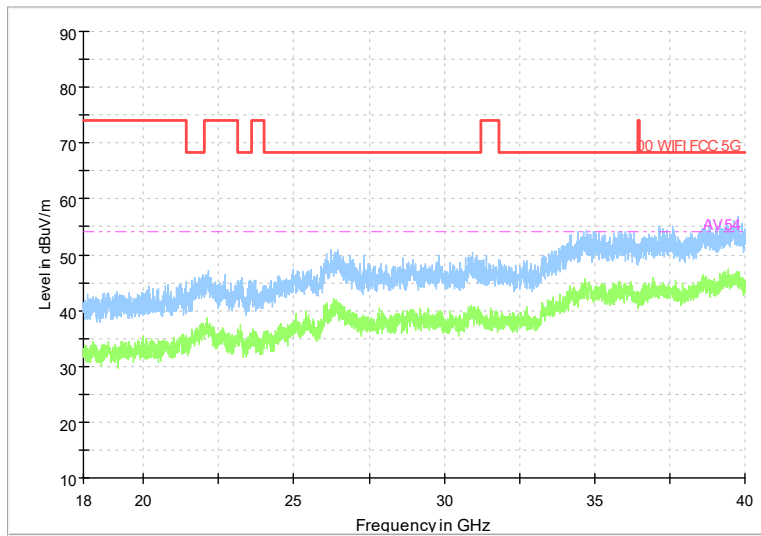

Full Spectrum

Frequency Range: 6GHz -18GHz
Detector: Av mode and PK mode
Test Mode: 802.11ac(VHT40)

Full Spectrum

Frequency Range: 18GHz -40GHz
Detector: Av mode and PK mode
Test Mode: 802.11ac(VHT40)

Full Spectrum

Frequency Range: 30MHz -1GHz
Detector: QP mode
Test Mode: 802.11ax(HE40)

Full Spectrum

Frequency Range: 1GHz -6GHz
Detector: Av mode and PK mode
Test Mode: 802.11ax(HE40)

Full Spectrum

Frequency Range: 6GHz -18GHz
Detector: Av mode and PK mode
Test Mode: 802.11ax(HE40)

Full Spectrum

Frequency Range: 18GHz -40GHz
Detector: Av mode and PK mode
Test Mode: 802.11ax(HE40)

Carrier frequency (MHz): 5290
Channel No.:58

Frequency Range: 30MHz -1GHz
Detector: QP mode
Test Mode: 802.11ac(VHT80)