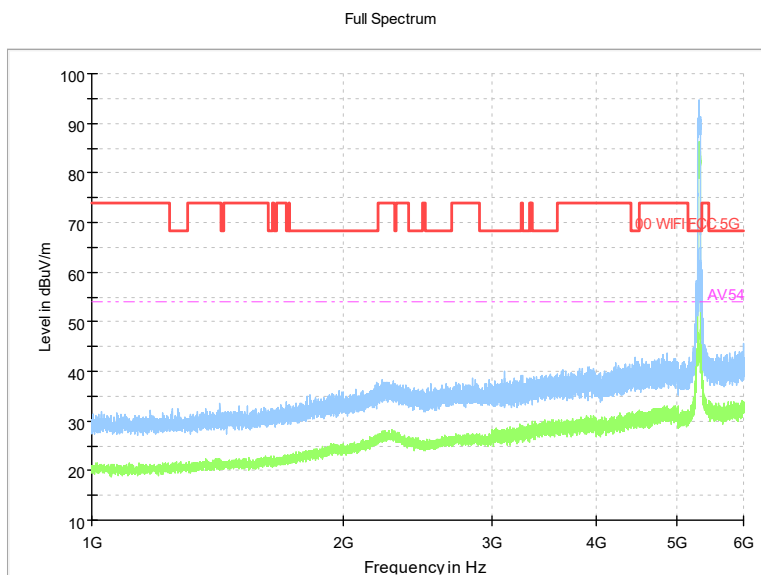

Full Spectrum

Frequency Range: 18GHz -40GHz
Detector: Av mode and PK mode
Test Mode: 802.11ax(HE40)

Carrier frequency (MHz): 5310
Channel No.:62

Frequency Range: 30MHz -1GHz
Detector: QP mode
Modulation type: 802.11n(HT40)

Frequency Range: 1GHz -6GHz
Detector: Av mode and PK mode
Modulation type: 802.11n(HT40)

Full Spectrum

Frequency Range: 6GHz -18GHz
Detector: Av mode and PK mode
Modulation type: 802.11n(HT40)

Full Spectrum