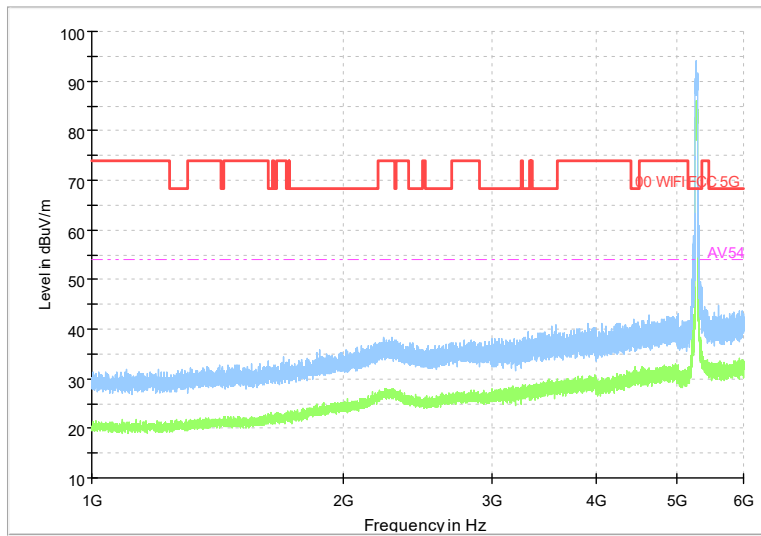

Preview Result 2-AVG Preview Result 1-PK+
00 WIFI FCC 5G AV54

Comment

Frequency Range: 18GHz -40GHz
Detector: Av mode and PK mode
Test Mode: 802.11ax(HE20)

Carrier frequency (MHz): 5270
Channel No.:54

Frequency Range: 30MHz -1GHz
Detector: QP mode
Modulation type: 802.11n(HT40)

Frequency Range: 1GHz -6GHz
Detector: Av mode and PK mode
Modulation type: 802.11n(HT40)

Full Spectrum

Frequency Range: 6GHz -18GHz
Detector: Av mode and PK mode
Modulation type: 802.11n(HT40)

Full Spectrum

Frequency Range: 18GHz -40GHz
Detector: Av mode and PK mode
Modulation type: 802.11n(HT40)

Full Spectrum

Frequency Range: 30MHz -1GHz
Detector: QP mode
Test Mode: 802.11ac(VHT40)

Full Spectrum

Frequency Range: 1GHz -6GHz
Detector: Av mode and PK mode
Test Mode: 802.11ac(VHT40)