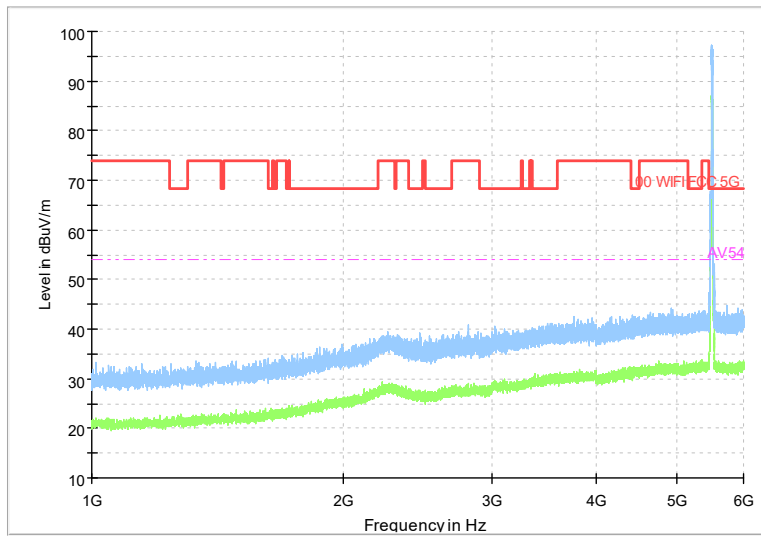

Frequency Range: 6GHz -18GHz
Detector: Av mode and PK mode
Modulation type: 802.11n(HT20)

Full Spectrum

Preview Result 2-AVG Preview Result 1-PK+
00 WIFI FCC 5G AV54

Comment

Frequency Range: 18GHz -40GHz
Detector: Av mode and PK mode
Modulation type: 802.11n(HT20)

Frequency Range: 30MHz -1GHz
Detector: QP mode
Test Mode: 802.11ac(VHT20)

Frequency Range: 1GHz -6GHz
Detector: Av mode and PK mode
Test Mode: 802.11ac(VHT20)

Full Spectrum

Frequency Range: 6GHz -18GHz
Detector: Av mode and PK mode
Test Mode: 802.11ac(VHT20)

Full Spectrum

Frequency Range: 18GHz -40GHz
Detector: Av mode and PK mode
Test Mode: 802.11ac(VHT20)

Full Spectrum

Frequency Range: 30MHz -1GHz
Detector: QP mode
Test Mode: 802.11ax(HE20)

Full Spectrum

Frequency Range: 1GHz -6GHz
Detector: Av mode and PK mode
Test Mode: 802.11ax(HE20)

Full Spectrum

Frequency Range: 6GHz -18GHz
Detector: Av mode and PK mode
Test Mode: 802.11ax(HE20)

Full Spectrum

Frequency Range: 18GHz -40GHz
Detector: Av mode and PK mode
Test Mode: 802.11ax(HE20)

Carrier frequency (MHz): 5600
 Channel No.:120