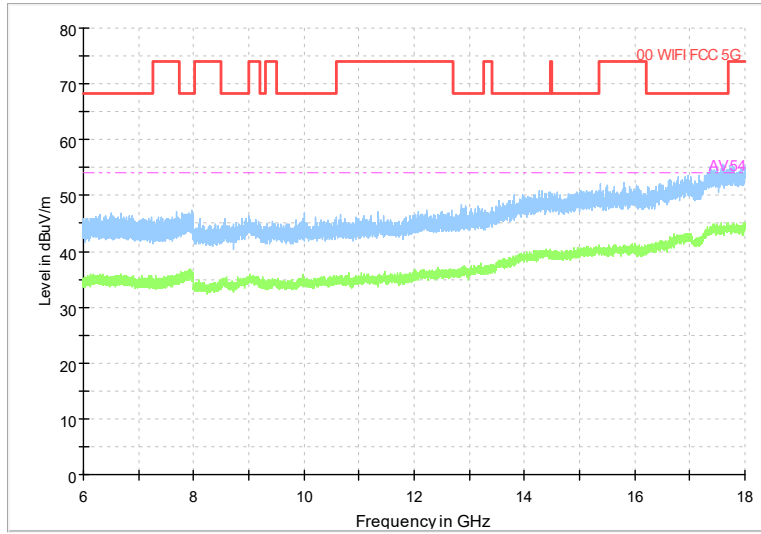

Frequency Range: 1GHz -6GHz
Detector: Av mode and PK mode
Modulation type: 802.11a

Full Spectrum

Frequency Range: 6GHz -18GHz
Detector: Av mode and PK mode
Modulation type: 802.11a

Full Spectrum

Frequency Range: 18GHz -40GHz
Detector: Av mode and PK mode
Modulation type: 802.11a

Full Spectrum

Frequency Range: 30MHz -1GHz
Detector: QP mode
Modulation type: 802.11n(HT20)

Full Spectrum

Frequency Range: 1GHz -6GHz
Detector: Av mode and PK mode
Modulation type: 802.11n(HT20)

Full Spectrum

Frequency Range: 6GHz -18GHz
Detector: Av mode and PK mode
Modulation type: 802.11n(HT20)

Full Spectrum

Preview Result 2-AVG Preview Result 1-PK+
00 WIFI FCC 5G AV54

Comment

Frequency Range: 18GHz -40GHz
Detector: Av mode and PK mode
Modulation type: 802.11n(HT20)