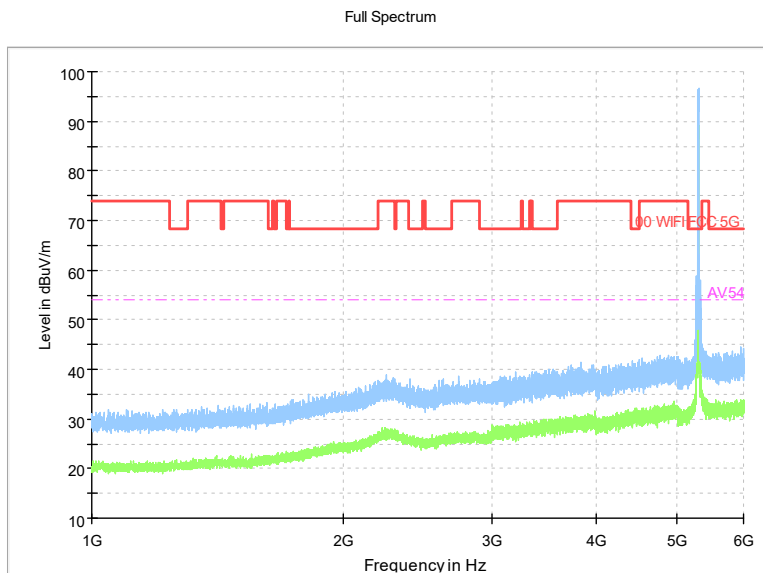

Full Spectrum

Frequency Range: 30MHz -1GHz
Detector: QP mode
Modulation type: 802.11n(HT20)

Full Spectrum

Frequency Range: 1GHz -6GHz
Detector: Av mode and PK mode
Modulation type: 802.11n(HT20)

Full Spectrum

Frequency Range: 6GHz -18GHz
Detector: Av mode and PK mode
Modulation type: 802.11n(HT20)

Full Spectrum

Frequency Range: 18GHz -40GHz
Detector: Av mode and PK mode
Modulation type: 802.11n(HT20)

Frequency Range: 30MHz -1GHz
Detector: QP mode
Test Mode: 802.11ac(VHT20)

Frequency Range: 1GHz -6GHz
Detector: Av mode and PK mode
Test Mode: 802.11ac(VHT20)

Full Spectrum

Frequency Range: 6GHz -18GHz
Detector: Av mode and PK mode
Test Mode: 802.11ac(VHT20)

Full Spectrum

Preview Result 2-AVG Preview Result 1-PK+
00 WIFI FCC 5G AV54