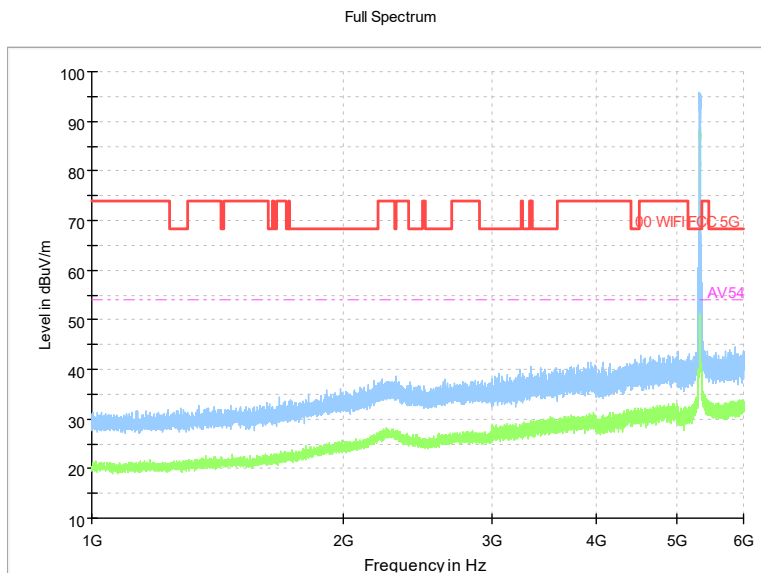

Frequency Range: 1GHz -6GHz
Detector: Av mode and PK mode
Modulation type: 802.11a