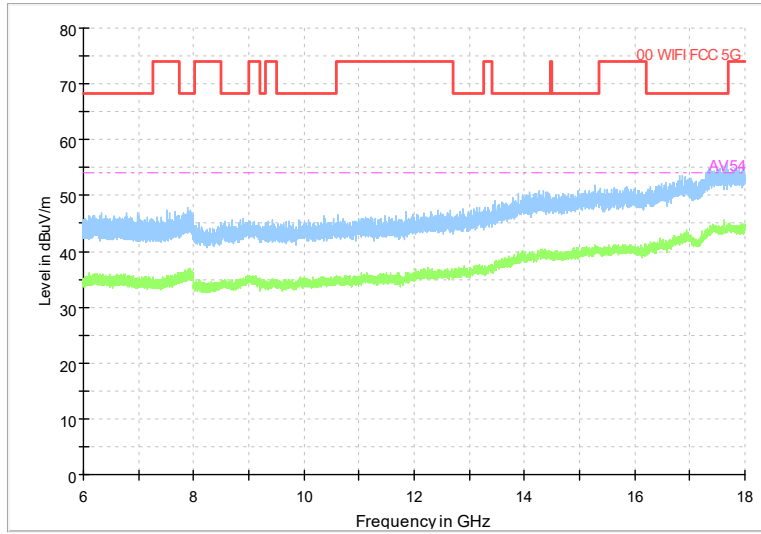

Full Spectrum

Frequency Range: 1GHz -6GHz
Detector: Av mode and PK mode
Test Mode: 802.11ax(HE20)

Full Spectrum

Frequency Range: 6GHz -18GHz
Detector: Av mode and PK mode
Test Mode: 802.11ax(HE20)

Full Spectrum

Preview Result 2-AVG Preview Result 1-PK+
00 WIFI FCC 5G AV54

Comment

Frequency Range: 18GHz -40GHz
Detector: Av mode and PK mode
Test Mode: 802.11ax(HE20)

Carrier frequency (MHz): 5270
Channel No.:54

Frequency Range: 30MHz -1GHz
Detector: QP mode
Modulation type: 802.11n(HT40)

Frequency Range: 1GHz -6GHz
Detector: Av mode and PK mode
Modulation type: 802.11n(HT40)

Full Spectrum

Frequency Range: 6GHz -18GHz
Detector: Av mode and PK mode
Modulation type: 802.11n(HT40)

Full Spectrum