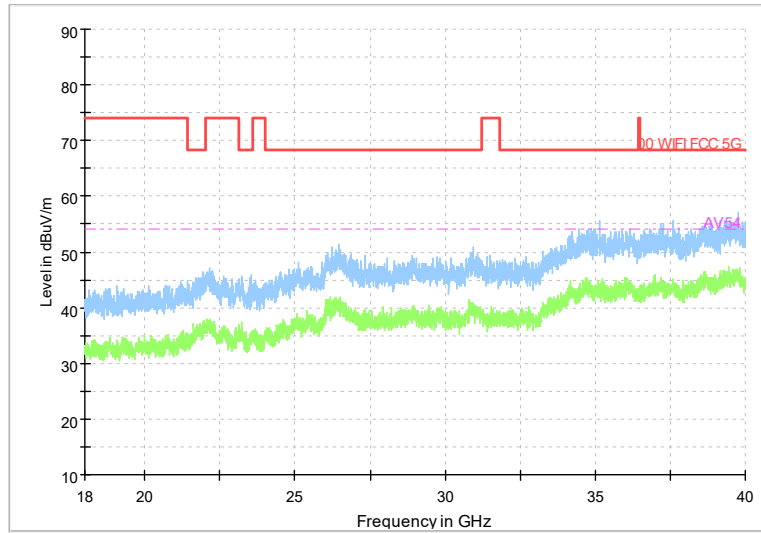

Full Spectrum

Frequency Range: 1GHz -6GHz
Detector: Av mode and PK mode
Test Mode: 802.11ax(HE20)

Full Spectrum

Frequency Range: 6GHz -18GHz
Detector: Av mode and PK mode
Test Mode: 802.11ax(HE20)

Full Spectrum

Preview Result 2-AVG Preview Result 1-PK+
00 WIFI FCC 5G AV54

Comment

Frequency Range: 18GHz -40GHz
Detector: Av mode and PK mode
Test Mode: 802.11ax(HE20)

Carrier frequency (MHz): 5270
Channel No.:54

Frequency Range: 30MHz -1GHz
Detector: QP mode
Modulation type: 802.11n(HT40)

Frequency Range: 1GHz -6GHz
Detector: Av mode and PK mode
Modulation type: 802.11n(HT40)

Full Spectrum

Frequency Range: 6GHz -18GHz
Detector: Av mode and PK mode
Modulation type: 802.11n(HT40)

Full Spectrum