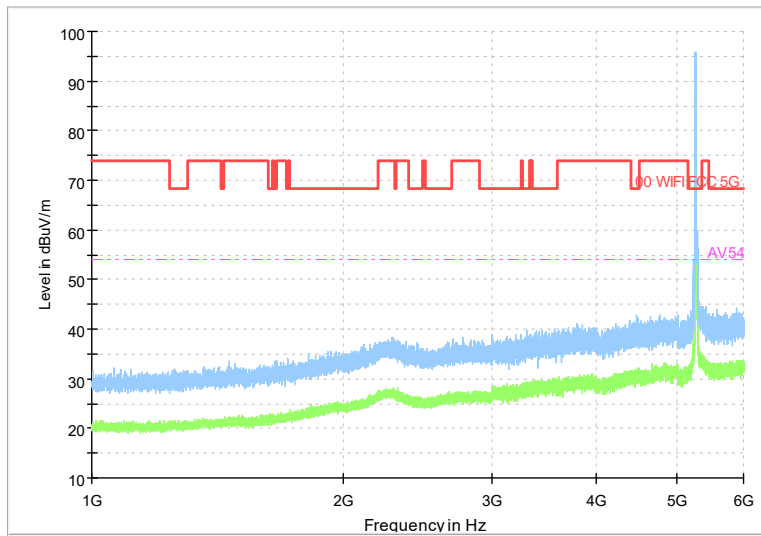

Frequency Range: 1GHz -6GHz
Detector: Av mode and PK mode
Modulation type: 802.11a

Full Spectrum

Frequency Range: 6GHz -18GHz
Detector: Av mode and PK mode
Modulation type: 802.11a

Full Spectrum

Preview Result 2-AVG Preview Result 1-PK+
00 WIFI FCC 5G AV54

Comment

Frequency Range: 18GHz -40GHz
Detector: Av mode and PK mode
Modulation type: 802.11a

Full Spectrum

Frequency Range: 30MHz -1GHz
Detector: QP mode
Modulation type: 802.11n(HT20)

Full Spectrum

Frequency Range: 1GHz -6GHz
Detector: Av mode and PK mode
Modulation type: 802.11n(HT20)

Full Spectrum

Frequency Range: 6GHz -18GHz
Detector: Av mode and PK mode
Modulation type: 802.11n(HT20)

Full Spectrum

Preview Result 2-AVG Preview Result 1-PK+
00 WIFI FCC 5G AV54

Comment

Frequency Range: 18GHz -40GHz
Detector: Av mode and PK mode
Modulation type: 802.11n(HT20)