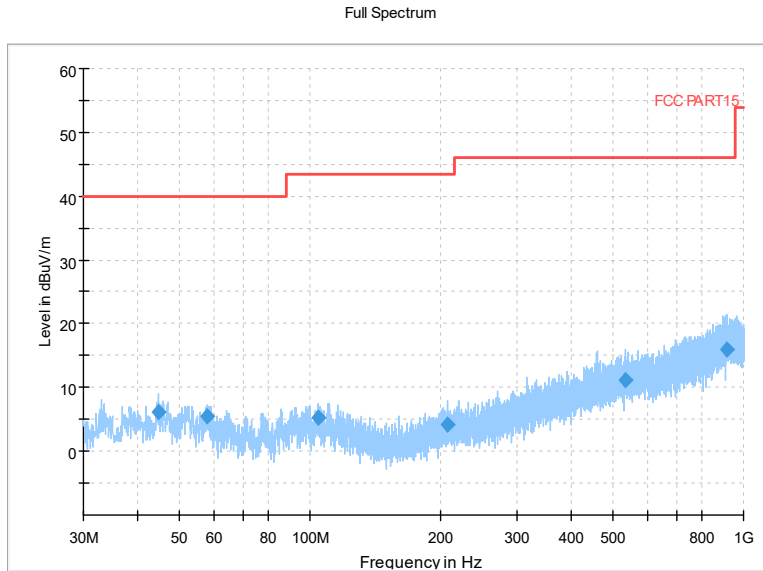

Full Spectrum

Frequency Range: 6GHz -18GHz
Detector: Av mode and PK mode
Test Mode: 802.11ax(HE20)

Full Spectrum

Frequency Range: 18GHz -40GHz
Detector: Av mode and PK mode
Test Mode: 802.11ax(HE20)

Carrier frequency (MHz): 5600
 Channel No.:120

Frequency Range: 30MHz -1GHz
 Detector: QP mode
 Modulation type: 802.11a

Frequency Range: 1GHz -6GHz
 Detector: Av mode and PK mode
 Modulation type: 802.11a

Full Spectrum

Frequency Range: 6GHz -18GHz
Detector: Av mode and PK mode
Modulation type: 802.11a