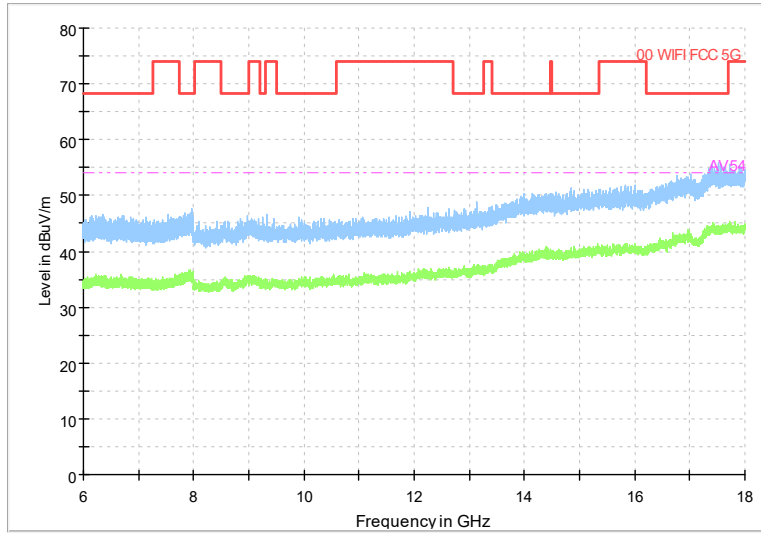

Frequency Range: 30MHz -1GHz
 Detector: QP mode
 Modulation type: 802.11a

Frequency Range: 1GHz -6GHz
 Detector: Av mode and PK mode
 Modulation type: 802.11a

Full Spectrum

Frequency Range: 6GHz -18GHz
Detector: Av mode and PK mode
Modulation type: 802.11a

Full Spectrum

Preview Result 2-AVG Preview Result 1-PK+
00 WIFI FCC 5G AV54

Comment

Frequency Range: 18GHz -40GHz
Detector: Av mode and PK mode
Modulation type: 802.11a

Full Spectrum

Frequency Range: 30MHz -1GHz
Detector: QP mode
Modulation type: 802.11n(HT20)

Full Spectrum

Frequency Range: 1GHz -6GHz
Detector: Av mode and PK mode
Modulation type: 802.11n(HT20)

Full Spectrum

Frequency Range: 6GHz -18GHz
Detector: Av mode and PK mode
Modulation type: 802.11n(HT20)