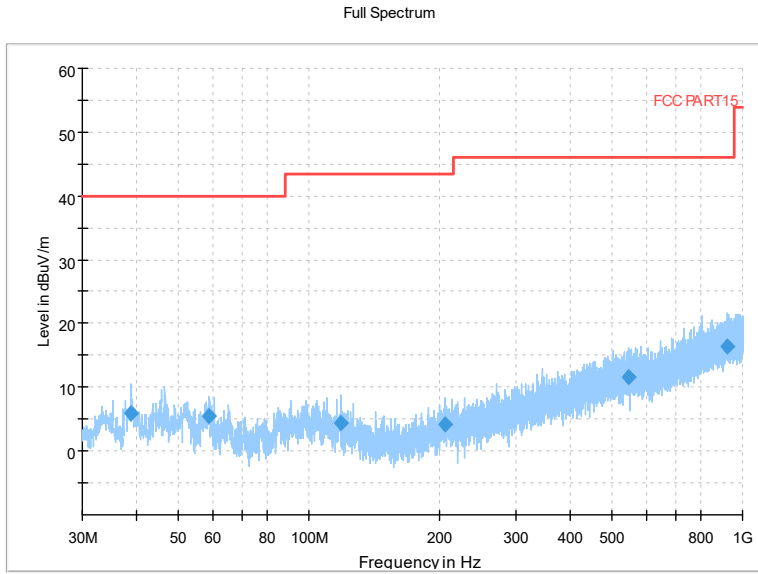

Full Spectrum

Frequency Range: 6GHz -18GHz
Detector: Av mode and PK mode
Test Mode: 802.11ax(HE20)

Full Spectrum

Frequency Range: 18GHz -40GHz
Detector: Av mode and PK mode
Test Mode: 802.11ax(HE20)

Carrier frequency (MHz):