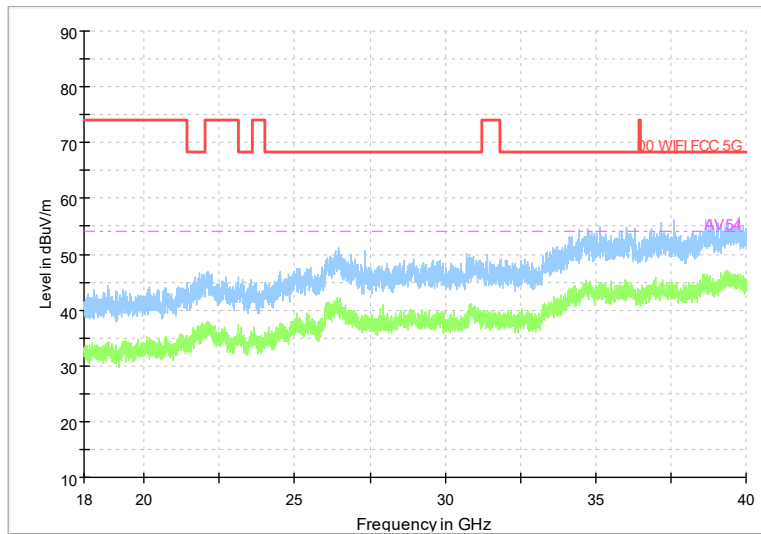

Full Spectrum

Frequency Range: 18GHz -40GHz
Detector: Av mode and PK mode
Test Mode: 802.11ax(HE40)

Carrier frequency (MHz): 5310
Channel No.:62

Frequency Range: 30MHz -1GHz
Detector: QP mode
Modulation type: 802.11n(HT40)

Frequency Range: 1GHz -6GHz
Detector: Av mode and PK mode
Modulation type: 802.11n(HT40)

Full Spectrum

Frequency Range: 6GHz -18GHz
Detector: Av mode and PK mode
Modulation type: 802.11n(HT40)

Full Spectrum