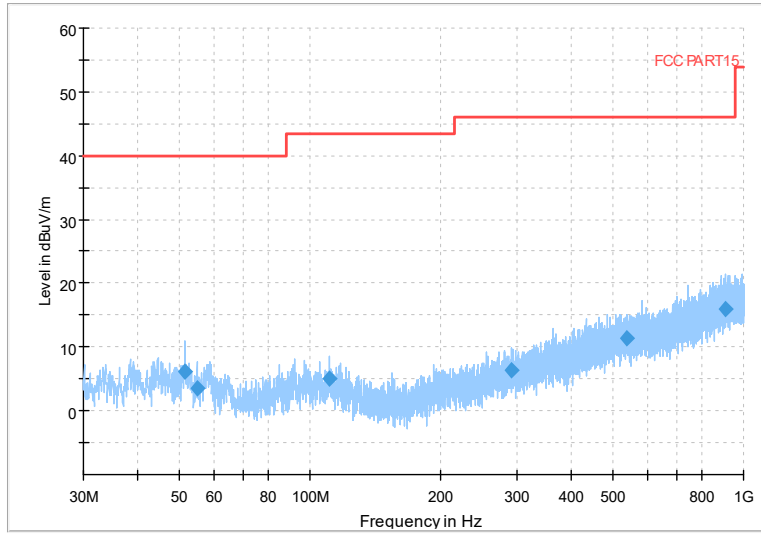

Full Spectrum

Frequency Range: 30MHz -1GHz
Detector: QP mode
Test Mode: 802.11ac(VHT40)