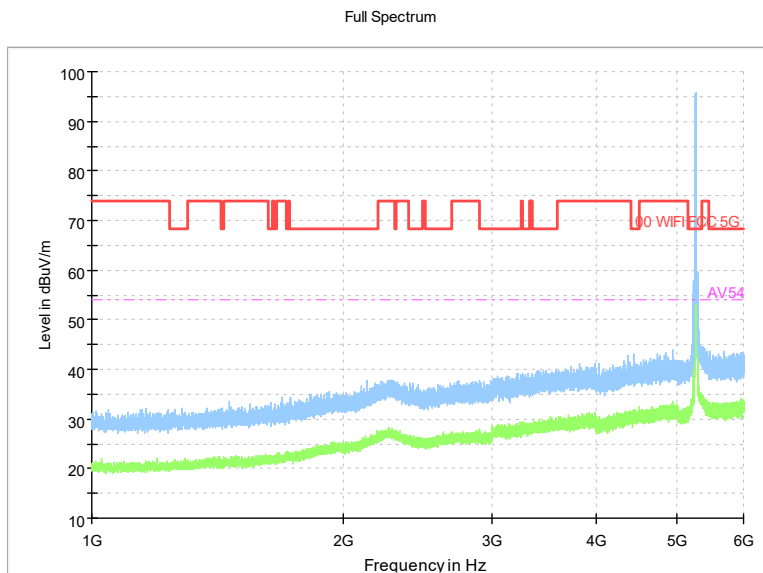

Full Spectrum

Frequency Range: 18GHz -40GHz
Detector: Av mode and PK mode
Test Mode: 802.11ax(HE80)

Carrier frequency (MHz): 5260
Channel No.:52

Frequency Range: 30MHz -1GHz
Detector: QP mode
Modulation type: 802.11a

Frequency Range: 1GHz -6GHz
Detector: Av mode and PK mode
Modulation type: 802.11a

Full Spectrum

Frequency Range: 6GHz -18GHz
Detector: Av mode and PK mode
Modulation type: 802.11a

Full Spectrum

Preview Result 2-AVG Preview Result 1-PK+
00 WIFI FCC 5G AV54