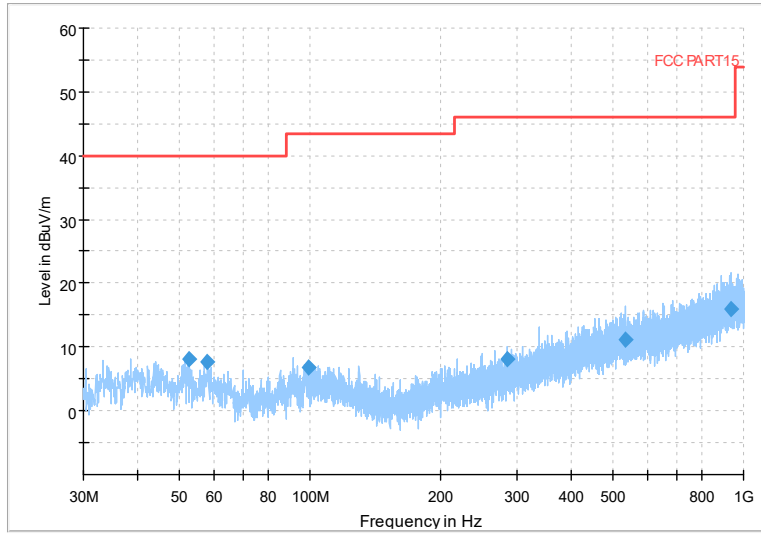

Full Spectrum

Frequency Range: 6GHz -18GHz
Detector: Av mode and PK mode
Test Mode: 802.11ac(VHT80)

Full Spectrum

Frequency Range: 18GHz -40GHz
Detector: Av mode and PK mode
Test Mode: 802.11ac(VHT80)

Full Spectrum