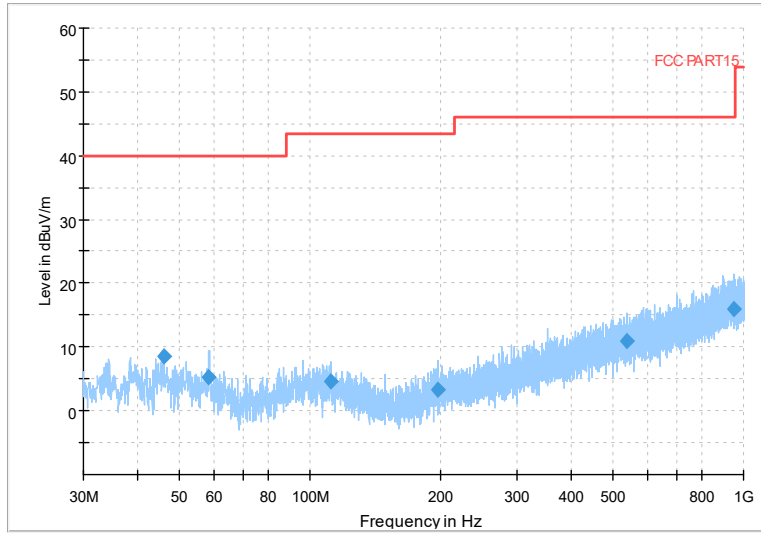

Full Spectrum

Frequency Range: 6GHz -18GHz
Detector: Av mode and PK mode
Test Mode: 802.11ac(VHT40)

Full Spectrum

Frequency Range: 18GHz -40GHz
Detector: Av mode and PK mode
Test Mode: 802.11ac(VHT40)

Full Spectrum