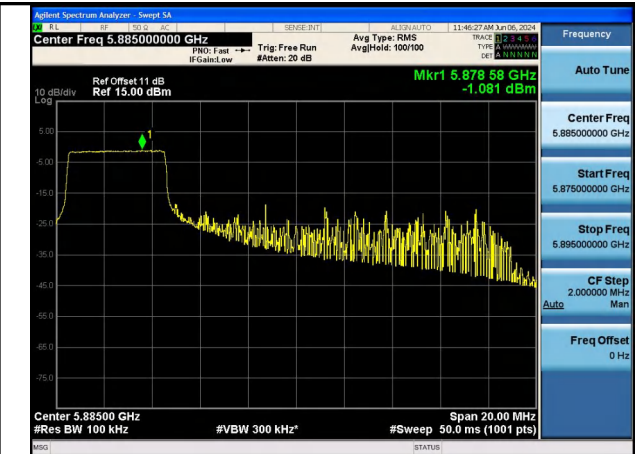

Test Mode: 802.11ax HE20

Mode:802.11ax HE20 Tone:26T Frequency:5865MHz  
Ant:Chain0

Mode:802.11ax HE20 Tone:26T Frequency:5885MHz  
Ant:Chain0

Mode:802.11ax HE20 Tone:26T Frequency:5865MHz  
Ant:Chain1

Mode:802.11ax HE20 Tone:26T Frequency:5885MHz  
Ant:Chain1

Mode:802.11ax HE20 Tone:52T Frequency:5865MHz  
Ant:Chain0

Mode:802.11ax HE20 Tone:52T Frequency:5885MHz  
Ant:Chain0

Mode:802.11ax HE20 Tone:52T Frequency:5865MHz  
Ant:Chain1

Mode:802.11ax HE20 Tone:52T Frequency:5885MHz  
Ant:Chain1