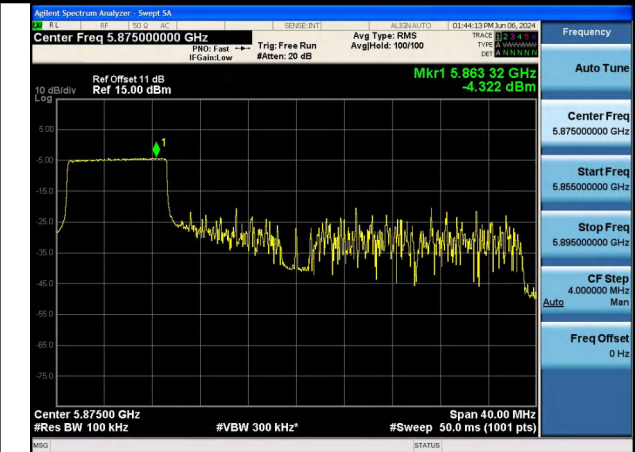

Mode:802.11ax HE40 Tone:106T Frequency:5875MHz
Ant:Chain1