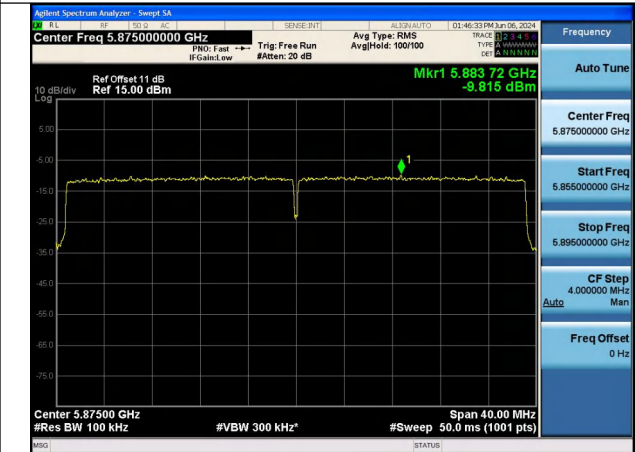

Mode:802.11ax HE40 Tone:106T Frequency:5875MHz  
Ant:Chain0

Mode:802.11ax HE40 Tone:106T Frequency:5875MHz  
Ant:Chain1

Mode:802.11ax HE40 Tone:242T Frequency:5875MHz  
Ant:Chain0

Mode:802.11ax HE40 Tone:242T Frequency:5875MHz  
Ant:Chain1

Mode:802.11ax HE40 Tone:484T Frequency:5875MHz  
Ant:Chain0

Mode:802.11ax HE40 Tone:484T Frequency:5875MHz  
Ant:Chain1