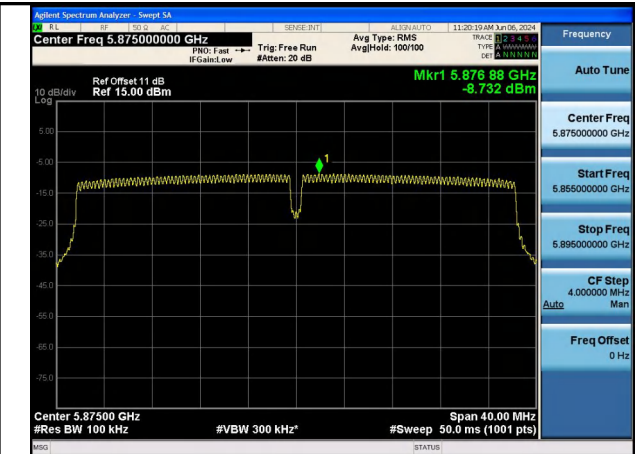

Test Mode: 802.11n HT40

Mode:802.11n HT40 Frequency:5875MHz Ant:Chain0

Mode:802.11n HT40 Frequency:5875MHz Ant:Chain1

Test Mode: 802.11ac VHT40

Mode:802.11ac VHT40 Frequency:5875MHz  
Ant:Chain0

Mode:802.11ac VHT40 Frequency:5875MHz  
Ant:Chain1