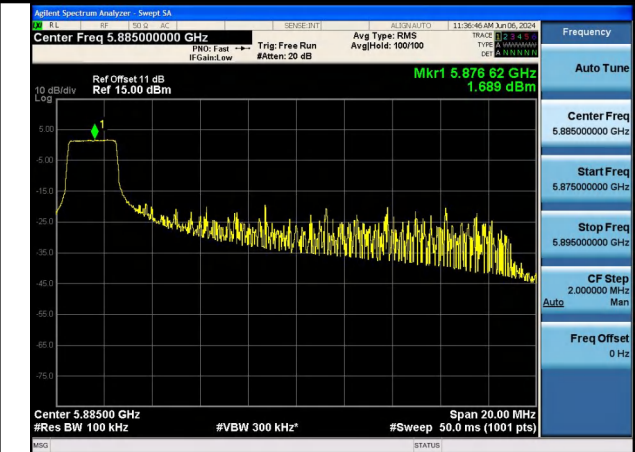

Mode:802.11ax HE20 Tone:26T Frequency:5885MHz
Ant:Chain0