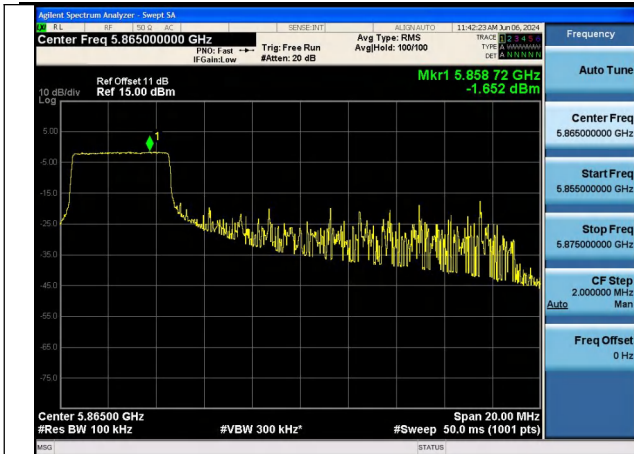

Test Mode: 802.11ax HE20

Mode:802.11ax HE20 Tone:26T Frequency:5865MHz  
Ant:Chain0

Mode:802.11ax HE20 Tone:26T Frequency:5885MHz  
Ant:Chain0

Mode:802.11ax HE20 Tone:26T Frequency:5865MHz  
Ant:Chain1

Mode:802.11ax HE20 Tone:26T Frequency:5885MHz  
Ant:Chain1

Mode:802.11ax HE20 Tone:52T Frequency:5865MHz  
Ant:Chain0

Mode:802.11ax HE20 Tone:52T Frequency:5885MHz  
Ant:Chain0

Mode:802.11ax HE20 Tone:52T Frequency:5865MHz  
Ant:Chain1

Mode:802.11ax HE20 Tone:52T Frequency:5885MHz  
Ant:Chain1