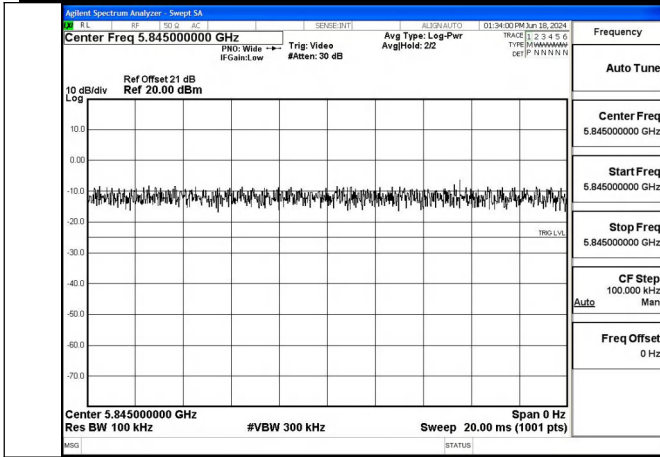

Note: Correction Factor=10\*log (1/Duty Cycle)

Fig.3

Fig.4

Fig.5

Fig.6

Fig.7

Fig.8

Fig.9