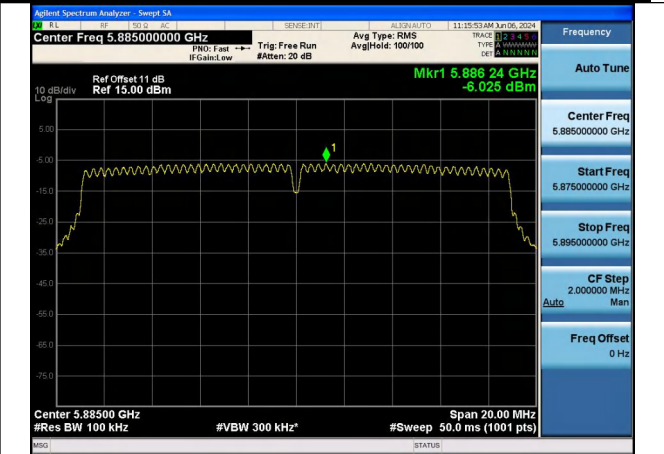

Test Mode: 802.11a

Mode:802.11a Frequency:5865MHz Ant:Chain0

Mode:802.11a Frequency:5885MHz Ant:Chain0

Mode:802.11a Frequency:5865MHz Ant:Chain1

Mode:802.11a Frequency:5885MHz Ant:Chain1

Test Mode: 802.11n HT20

Mode:802.11n HT20 Frequency:5865MHz Ant:Chain0

Mode:802.11n HT20 Frequency:5885MHz Ant:Chain0

Mode:802.11n HT20 Frequency:5865MHz Ant:Chain1

Mode:802.11n HT20 Frequency:5885MHz Ant:Chain1

Test Mode: 802.11ac VHT20