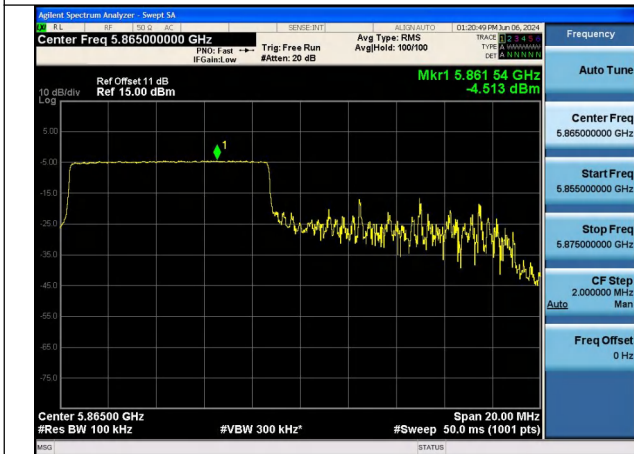

Mode:802.11ax HE20 Tone:52T Frequency:5865MHz  
Ant:Chain0

Mode:802.11ax HE20 Tone:52T Frequency:5885MHz  
Ant:Chain0

Mode:802.11ax HE20 Tone:52T Frequency:5865MHz  
Ant:Chain1

Mode:802.11ax HE20 Tone:52T Frequency:5885MHz  
Ant:Chain1

Mode:802.11ax HE20 Tone:106T Frequency:5865MHz  
Ant:Chain0

Mode:802.11ax HE20 Tone:106T Frequency:5885MHz  
Ant:Chain0

Mode:802.11ax HE20 Tone:106T Frequency:5865MHz  
Ant:Chain1

Mode:802.11ax HE20 Tone:106T Frequency:5885MHz  
Ant:Chain1