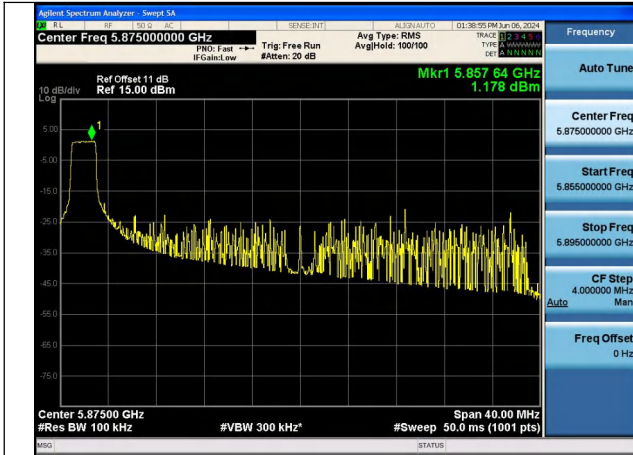

Test Mode: 802.11ax HE40

Mode:802.11ax HE40 Tone:26T Frequency:5875MHz
Ant:Chain0