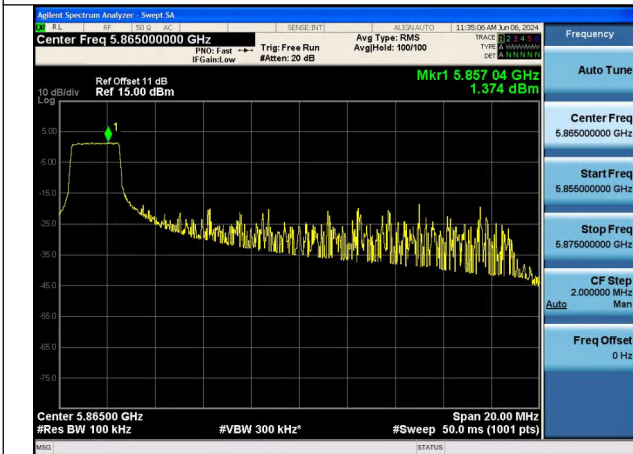

Mode:802.11ac VHT20 Frequency:5865MHz  
Ant:Chain0

Mode:802.11ac VHT20 Frequency:5885MHz  
Ant:Chain0

Mode:802.11ac VHT20 Frequency:5865MHz  
Ant:Chain1

Mode:802.11ac VHT20 Frequency:5885MHz  
Ant:Chain1

Test Mode: 802.11ax HE20

Mode:802.11ax HE20 Tone:26T Frequency:5865MHz  
Ant:Chain0

Mode:802.11ax HE20 Tone:26T Frequency:5885MHz  
Ant:Chain0

Mode:802.11ax HE20 Tone:26T Frequency:5865MHz  
Ant:Chain1

Mode:802.11ax HE20 Tone:26T Frequency:5885MHz  
Ant:Chain1