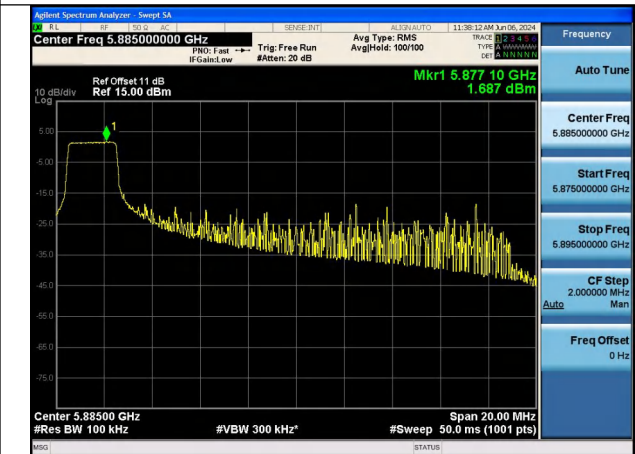

Test Mode: 802.11ax HE20

Mode:802.11ax HE20 Tone:26T Frequency:5865MHz  
Ant:Chain0

Mode:802.11ax HE20 Tone:26T Frequency:5885MHz  
Ant:Chain0

Mode:802.11ax HE20 Tone:26T Frequency:5865MHz  
Ant:Chain1

Mode:802.11ax HE20 Tone:26T Frequency:5885MHz  
Ant:Chain1

Mode:802.11ax HE20 Tone:52T Frequency:5865MHz  
Ant:Chain0

Mode:802.11ax HE20 Tone:52T Frequency:5885MHz  
Ant:Chain0

Mode:802.11ax HE20 Tone:52T Frequency:5865MHz  
Ant:Chain1

Mode:802.11ax HE20 Tone:52T Frequency:5885MHz  
Ant:Chain1