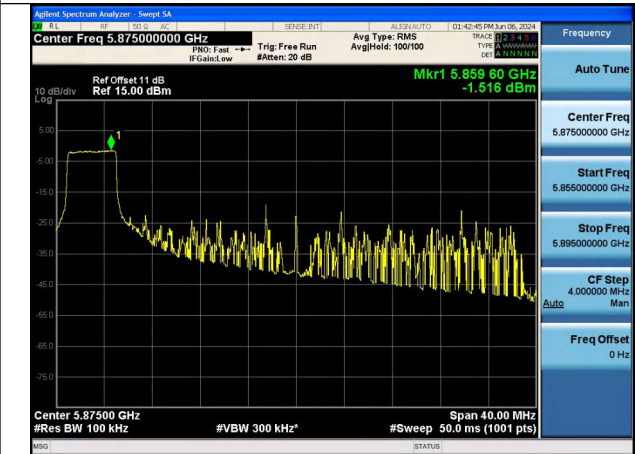

Test Mode: 802.11ax HE40

Mode:802.11ax HE40 Tone:26T Frequency:5875MHz  
Ant:Chain0

Mode:802.11ax HE40 Tone:26T Frequency:5875MHz  
Ant:Chain1

Mode:802.11ax HE40 Tone:52T Frequency:5875MHz  
Ant:Chain0

Mode:802.11ax HE40 Tone:52T Frequency:5875MHz  
Ant:Chain1

Mode:802.11ax HE40 Tone:106T Frequency:5875MHz  
Ant:Chain0

Mode:802.11ax HE40 Tone:106T Frequency:5875MHz  
Ant:Chain1

Mode:802.11ax HE40 Tone:242T Frequency:5875MHz  
Ant:Chain0

Mode:802.11ax HE40 Tone:242T Frequency:5875MHz  
Ant:Chain1