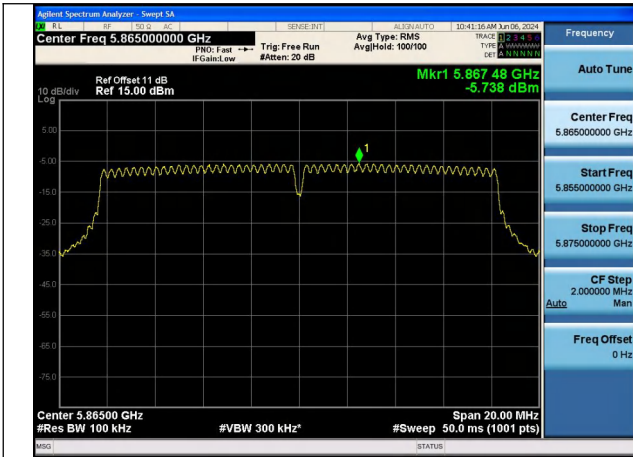

Test Mode: 802.11a

Mode:802.11a Frequency:5865MHz Ant:Chain0

Mode:802.11a Frequency:5885MHz Ant:Chain0

Mode:802.11a Frequency:5865MHz Ant:Chain1

Mode:802.11a Frequency:5885MHz Ant:Chain1

Test Mode: 802.11n HT20