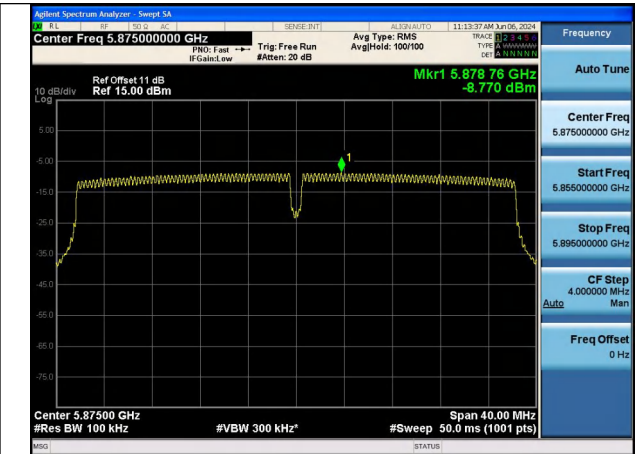

Mode:802.11n HT40 Frequency:5875MHz Ant:Chain1

Test Mode: 802.11ac VHT40