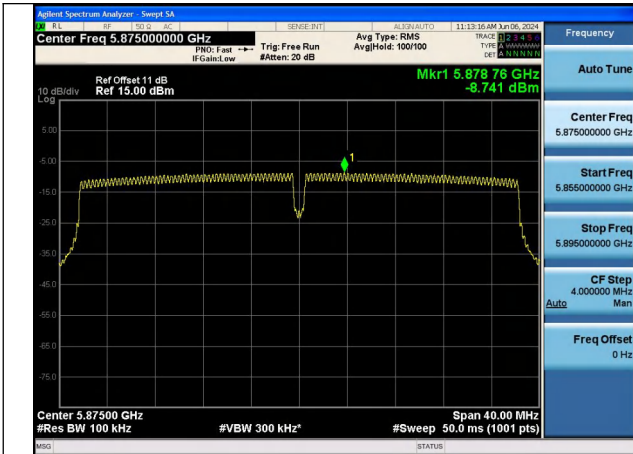

Test Mode: 802.11n HT40

Mode:802.11n HT40 Frequency:5875MHz Ant:Chain0