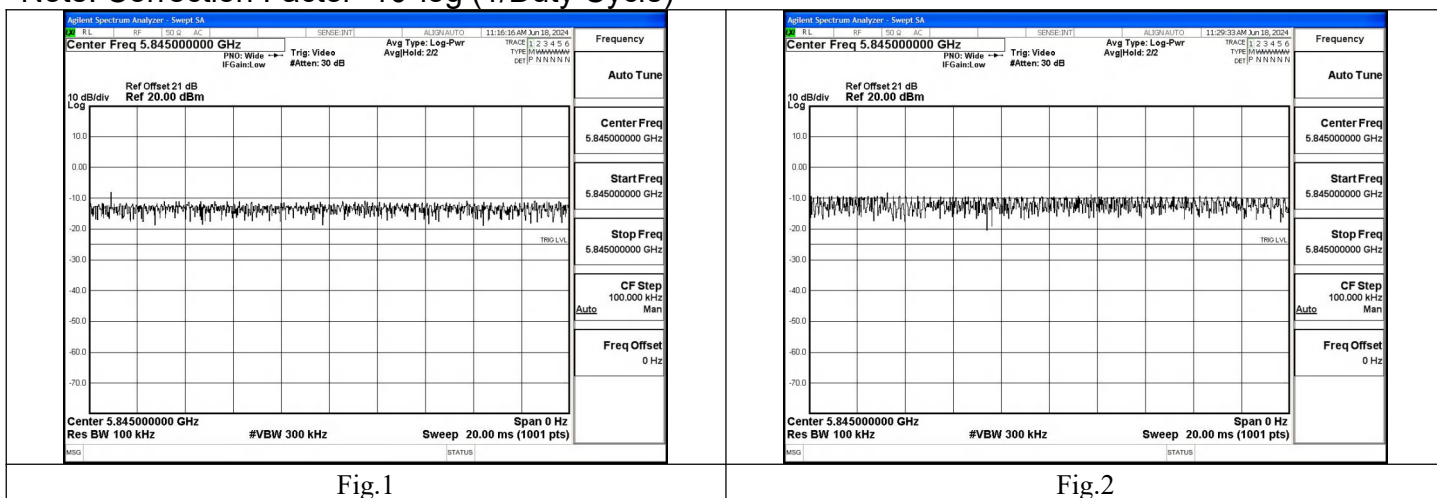

UNII3+4 Duty Cycle

Test Mode	Antenna	Frequency (MHz)	Duty Cycle (%)	Correction Factor(dB)	Plot
802.11a	Chain0	5845	100.00%	0	Fig.1
802.11a	Chain1	5845	100.00%	0	Fig.2
802.11n HT20	Chain0	5845	100.00%	0	Fig.3
802.11n HT20	Chain1	5845	100.00%	0	Fig.4
802.11ac VHT20	Chain0	5845	100.00%	0	Fig.5
802.11ac VHT20	Chain1	5845	100.00%	0	Fig.6
802.11ax HE20	Chain0	5845	100.00%	0	Fig.7
802.11ax HE20	Chain1	5845	100.00%	0	Fig.8
802.11n HT40	Chain0	5835	100.00%	0	Fig.9
802.11n HT40	Chain1	5835	100.00%	0	Fig.10
802.11ac VHT40	Chain0	5835	100.00%	0	Fig.11
802.11ac VHT40	Chain1	5835	100.00%	0	Fig.12
802.11ax HE40	Chain0	5835	100.00%	0	Fig.13
802.11ax HE40	Chain1	5835	100.00%	0	Fig.14
802.11ac VHT80	Chain0	5855	100.00%	0	Fig.15
802.11ac VHT80	Chain1	5855	100.00%	0	Fig.16
802.11ax HE80	Chain0	5855	100.00%	0	Fig.17
802.11ax HE80	Chain1	5855	100.00%	0	Fig.18
802.11ac VHT160	Chain0	5815	100.00%	0	Fig.19
802.11ac VHT160	Chain1	5815	100.00%	0	Fig.20
802.11ax HE160	Chain0	5815	100.00%	0	Fig.21
802.11ax HE160	Chain1	5815	100.00%	0	Fig.22

Note: Correction Factor=10*log (1/Duty Cycle)