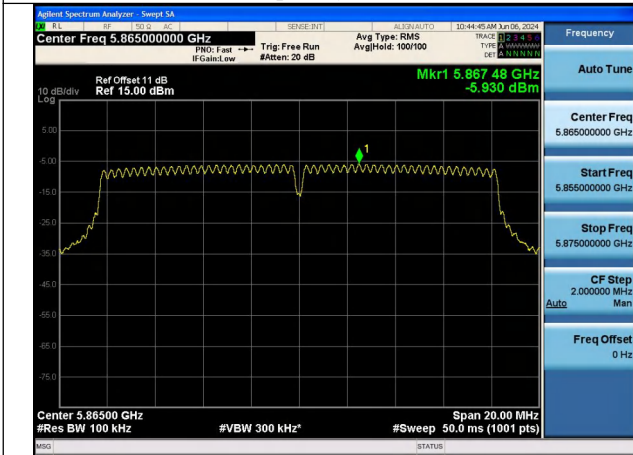

Test Mode: 802.11a

Mode:802.11a Frequency:5865MHz Ant:Chain0

Mode:802.11a Frequency:5885MHz Ant:Chain0

Mode:802.11a Frequency:5865MHz Ant:Chain1

Mode:802.11a Frequency:5885MHz Ant:Chain1

Test Mode: 802.11n HT20

Mode:802.11n HT20 Frequency:5865MHz Ant:Chain0

Mode:802.11n HT20 Frequency:5885MHz Ant:Chain0

Mode:802.11n HT20 Frequency:5865MHz Ant:Chain1

Mode:802.11n HT20 Frequency:5885MHz Ant:Chain1

Test Mode: 802.11ac VHT20