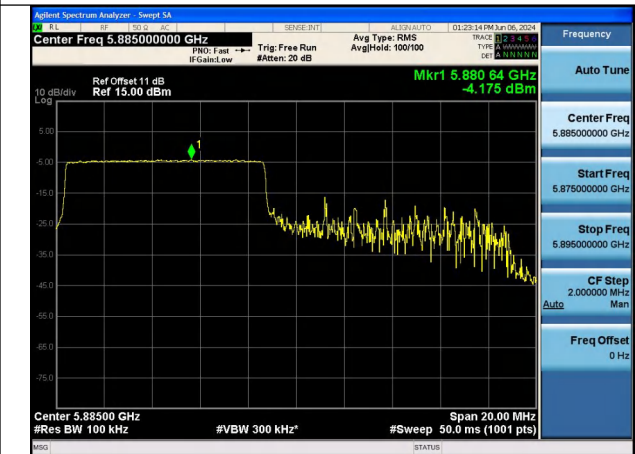

Mode:802.11ax HE20 Tone:52T Frequency:5865MHz  
Ant:Chain0

Mode:802.11ax HE20 Tone:52T Frequency:5885MHz  
Ant:Chain0

Mode:802.11ax HE20 Tone:52T Frequency:5865MHz  
Ant:Chain1

Mode:802.11ax HE20 Tone:52T Frequency:5885MHz  
Ant:Chain1

Mode:802.11ax HE20 Tone:106T Frequency:5865MHz  
Ant:Chain0

Mode:802.11ax HE20 Tone:106T Frequency:5885MHz  
Ant:Chain0

Mode:802.11ax HE20 Tone:106T Frequency:5865MHz  
Ant:Chain1

Mode:802.11ax HE20 Tone:106T Frequency:5885MHz  
Ant:Chain1