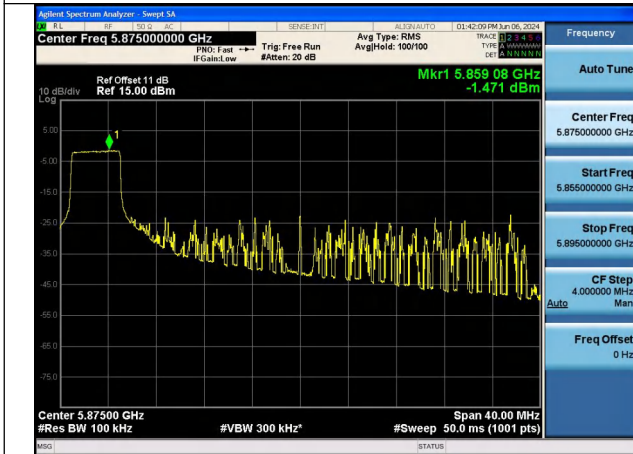

Mode:802.11ax HE40 Tone:52T Frequency:5875MHz
Ant:Chain0