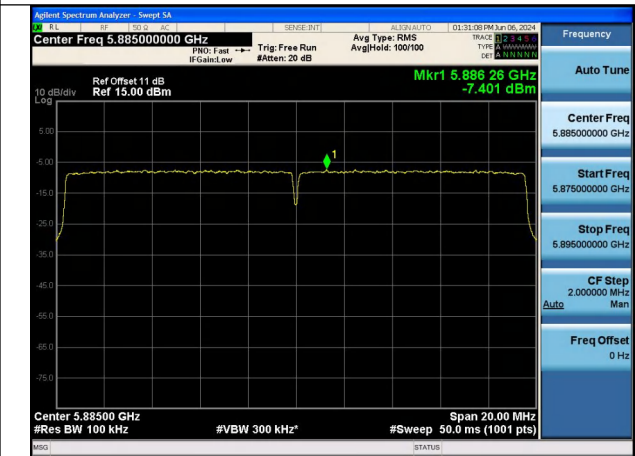

Mode:802.11ax HE20 Tone:52T Frequency:5865MHz  
Ant:Chain0

Mode:802.11ax HE20 Tone:52T Frequency:5885MHz  
Ant:Chain0

Mode:802.11ax HE20 Tone:52T Frequency:5865MHz  
Ant:Chain1

Mode:802.11ax HE20 Tone:52T Frequency:5885MHz  
Ant:Chain1

Mode:802.11ax HE20 Tone:106T Frequency:5865MHz  
Ant:Chain0

Mode:802.11ax HE20 Tone:106T Frequency:5885MHz  
Ant:Chain0

Mode:802.11ax HE20 Tone:106T Frequency:5865MHz  
Ant:Chain1

Mode:802.11ax HE20 Tone:106T Frequency:5885MHz  
Ant:Chain1

Mode:802.11ax HE20 Tone:242T Frequency:5865MHz  
Ant:Chain0

Mode:802.11ax HE20 Tone:242T Frequency:5885MHz  
Ant:Chain0

Mode:802.11ax HE20 Tone:242T Frequency:5865MHz  
Ant:Chain1

Mode:802.11ax HE20 Tone:242T Frequency:5885MHz  
Ant:Chain1