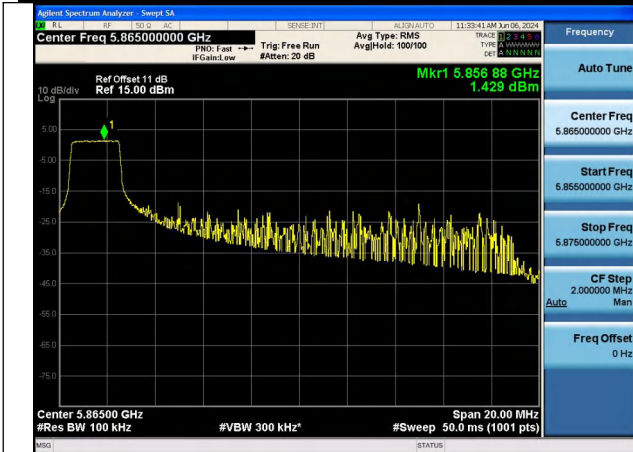

Mode:802.11ax HE20 Tone:26T Frequency:5865MHz
Ant:Chain0