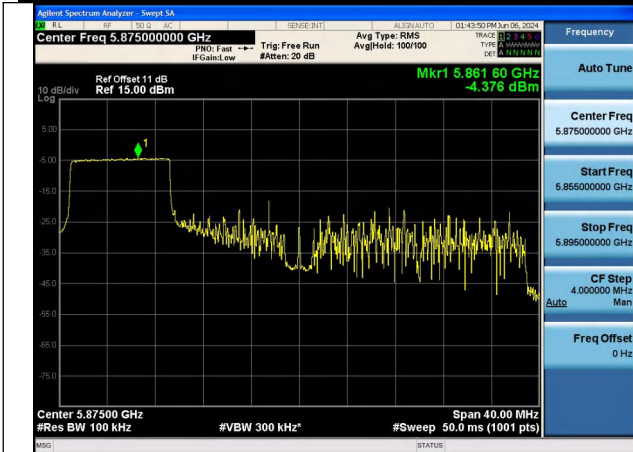

Test Mode: 802.11ax HE40

Mode:802.11ax HE40 Tone:26T Frequency:5875MHz  
Ant:Chain0

Mode:802.11ax HE40 Tone:26T Frequency:5875MHz  
Ant:Chain1

Mode:802.11ax HE40 Tone:52T Frequency:5875MHz  
Ant:Chain0

Mode:802.11ax HE40 Tone:52T Frequency:5875MHz  
Ant:Chain1