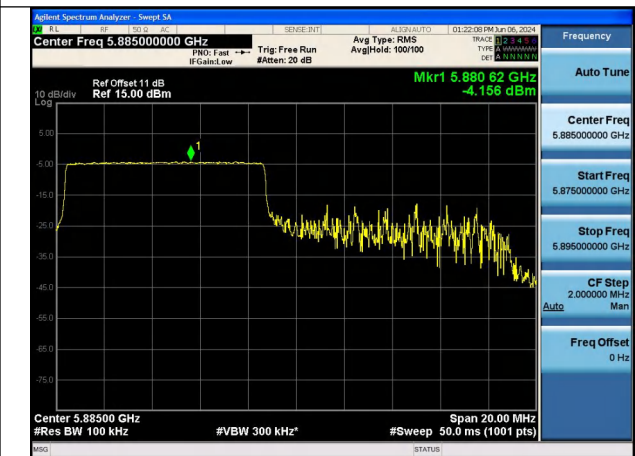

Mode:802.11ax HE20 Tone:52T Frequency:5865MHz  
Ant:Chain0

Mode:802.11ax HE20 Tone:52T Frequency:5885MHz  
Ant:Chain0

Mode:802.11ax HE20 Tone:52T Frequency:5865MHz  
Ant:Chain1

Mode:802.11ax HE20 Tone:52T Frequency:5885MHz  
Ant:Chain1

Mode:802.11ax HE20 Tone:106T Frequency:5865MHz  
Ant:Chain0

Mode:802.11ax HE20 Tone:106T Frequency:5885MHz  
Ant:Chain0

Mode:802.11ax HE20 Tone:106T Frequency:5865MHz  
Ant:Chain1

Mode:802.11ax HE20 Tone:106T Frequency:5885MHz  
Ant:Chain1