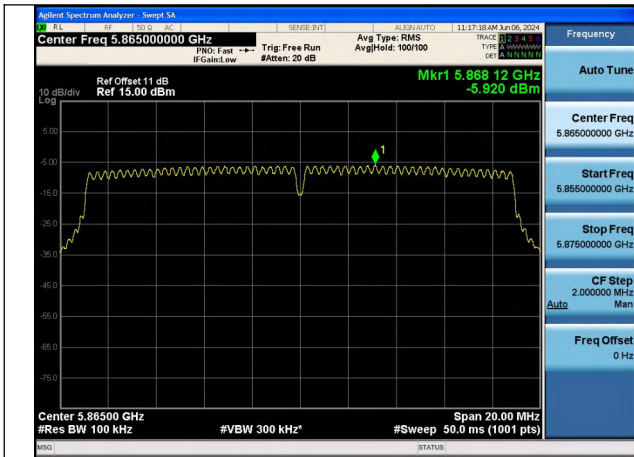

Mode:802.11n HT20 Frequency:5865MHz Ant:Chain0

Mode:802.11n HT20 Frequency:5885MHz Ant:Chain0

Mode:802.11n HT20 Frequency:5865MHz Ant:Chain1

Mode:802.11n HT20 Frequency:5885MHz Ant:Chain1

Test Mode: 802.11ac VHT20

Mode:802.11ac VHT20 Frequency:5865MHz  
Ant:Chain0

Mode:802.11ac VHT20 Frequency:5885MHz  
Ant:Chain0

Mode:802.11ac VHT20 Frequency:5865MHz  
Ant:Chain1

Mode:802.11ac VHT20 Frequency:5885MHz  
Ant:Chain1