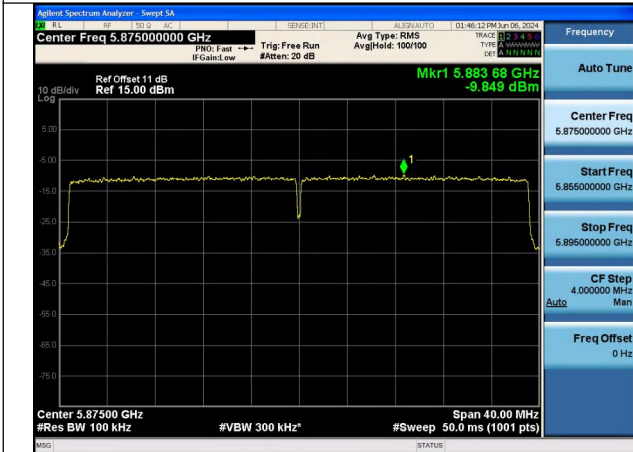

Mode:802.11ax HE40 Tone:106T Frequency:5875MHz  
Ant:Chain0

Mode:802.11ax HE40 Tone:106T Frequency:5875MHz  
Ant:Chain1

Mode:802.11ax HE40 Tone:242T Frequency:5875MHz  
Ant:Chain0

Mode:802.11ax HE40 Tone:242T Frequency:5875MHz  
Ant:Chain1

Mode:802.11ax HE40 Tone:484T Frequency:5875MHz  
Ant:Chain0

Mode:802.11ax HE40 Tone:484T Frequency:5875MHz  
Ant:Chain1