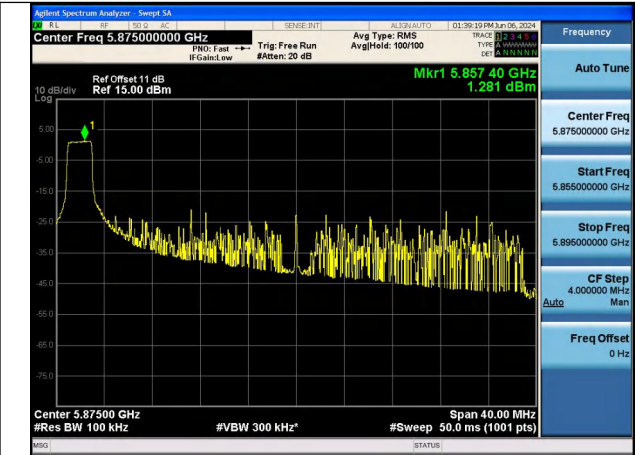

Mode:802.11ax HE40 Tone:26T Frequency:5875MHz
Ant:Chain1