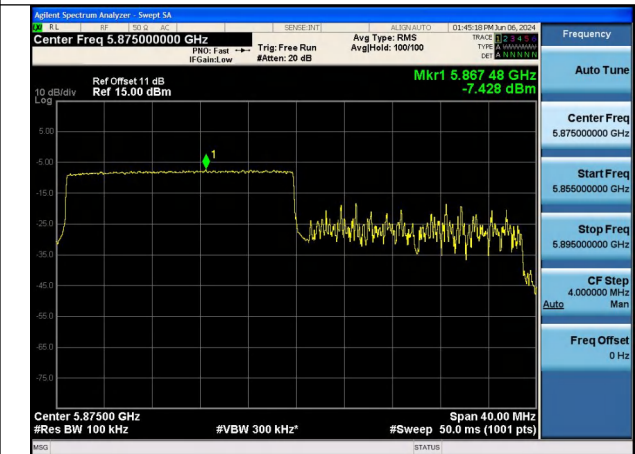

Test Mode: 802.11ax HE40

Mode:802.11ax HE40 Tone:26T Frequency:5875MHz  
Ant:Chain0

Mode:802.11ax HE40 Tone:26T Frequency:5875MHz  
Ant:Chain1

Mode:802.11ax HE40 Tone:52T Frequency:5875MHz  
Ant:Chain0

Mode:802.11ax HE40 Tone:52T Frequency:5875MHz  
Ant:Chain1

Mode:802.11ax HE40 Tone:106T Frequency:5875MHz  
Ant:Chain0

Mode:802.11ax HE40 Tone:106T Frequency:5875MHz  
Ant:Chain1

Mode:802.11ax HE40 Tone:242T Frequency:5875MHz  
Ant:Chain0

Mode:802.11ax HE40 Tone:242T Frequency:5875MHz  
Ant:Chain1