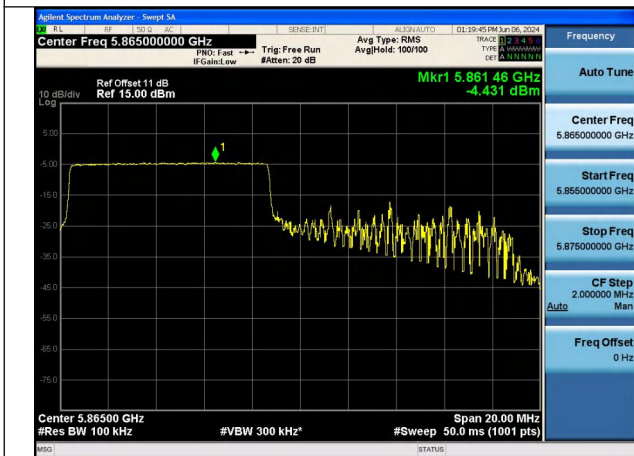

Mode:802.11ax HE20 Tone:52T Frequency:5865MHz  
Ant:Chain0

Mode:802.11ax HE20 Tone:52T Frequency:5885MHz  
Ant:Chain0

Mode:802.11ax HE20 Tone:52T Frequency:5865MHz  
Ant:Chain1

Mode:802.11ax HE20 Tone:52T Frequency:5885MHz  
Ant:Chain1

Mode:802.11ax HE20 Tone:106T Frequency:5865MHz  
Ant:Chain0

Mode:802.11ax HE20 Tone:106T Frequency:5885MHz  
Ant:Chain0

Mode:802.11ax HE20 Tone:106T Frequency:5865MHz  
Ant:Chain1

Mode:802.11ax HE20 Tone:106T Frequency:5885MHz  
Ant:Chain1