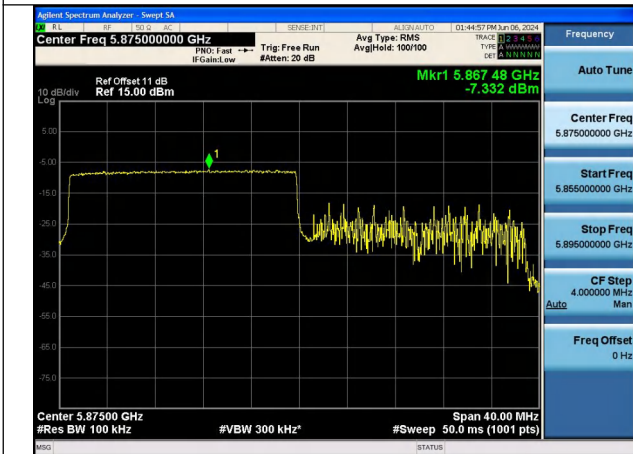

Test Mode: 802.11ax HE40

Mode:802.11ax HE40 Tone:26T Frequency:5875MHz  
Ant:Chain0

Mode:802.11ax HE40 Tone:26T Frequency:5875MHz  
Ant:Chain1

Mode:802.11ax HE40 Tone:52T Frequency:5875MHz  
Ant:Chain0

Mode:802.11ax HE40 Tone:52T Frequency:5875MHz  
Ant:Chain1

Mode:802.11ax HE40 Tone:106T Frequency:5875MHz  
Ant:Chain0

Mode:802.11ax HE40 Tone:106T Frequency:5875MHz  
Ant:Chain1

Mode:802.11ax HE40 Tone:242T Frequency:5875MHz  
Ant:Chain0

Mode:802.11ax HE40 Tone:242T Frequency:5875MHz  
Ant:Chain1