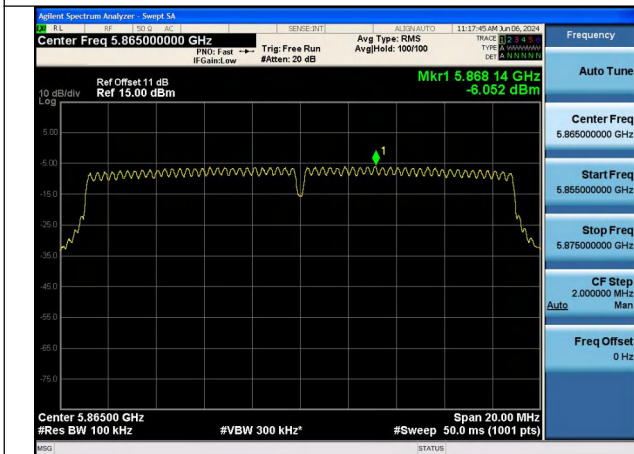

Mode:802.11n HT20 Frequency:5865MHz Ant:Chain0

Mode:802.11n HT20 Frequency:5885MHz Ant:Chain0

Mode:802.11n HT20 Frequency:5865MHz Ant:Chain1

Mode:802.11n HT20 Frequency:5885MHz Ant:Chain1

Test Mode: 802.11ac VHT20

Mode:802.11ac VHT20 Frequency:5865MHz  
Ant:Chain0

Mode:802.11ac VHT20 Frequency:5885MHz  
Ant:Chain0

Mode:802.11ac VHT20 Frequency:5865MHz  
Ant:Chain1

Mode:802.11ac VHT20 Frequency:5885MHz  
Ant:Chain1