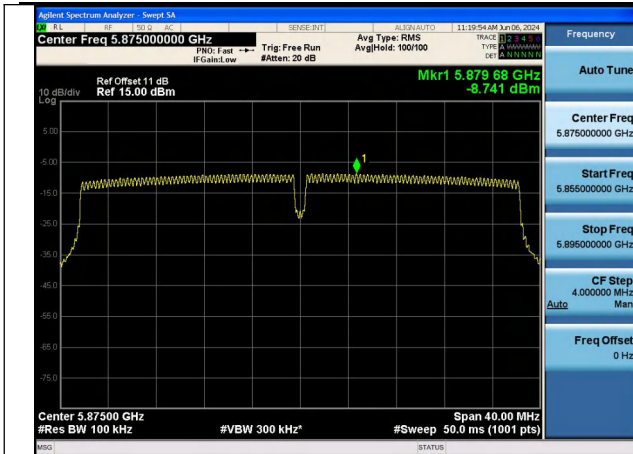

Test Mode: 802.11n HT40

Mode:802.11n HT40 Frequency:5875MHz Ant:Chain0

Mode:802.11n HT40 Frequency:5875MHz Ant:Chain1

Test Mode: 802.11ac VHT40

Mode:802.11ac VHT40 Frequency:5875MHz  
Ant:Chain0

Mode:802.11ac VHT40 Frequency:5875MHz  
Ant:Chain1