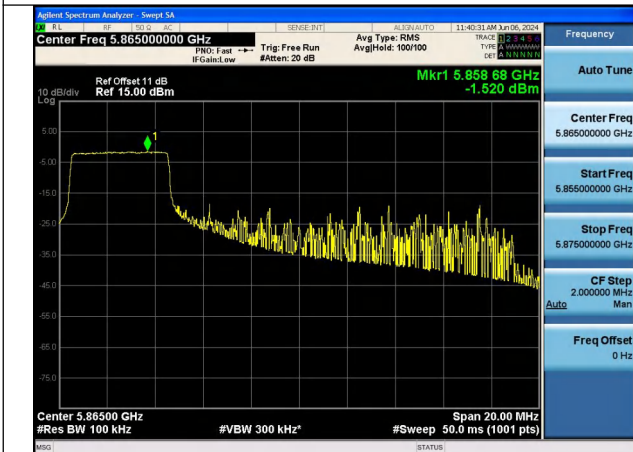

Test Mode: 802.11ax HE20

Mode:802.11ax HE20 Tone:26T Frequency:5865MHz  
Ant:Chain0

Mode:802.11ax HE20 Tone:26T Frequency:5885MHz  
Ant:Chain0

Mode:802.11ax HE20 Tone:26T Frequency:5865MHz  
Ant:Chain1

Mode:802.11ax HE20 Tone:26T Frequency:5885MHz  
Ant:Chain1

Mode:802.11ax HE20 Tone:52T Frequency:5865MHz  
Ant:Chain0

Mode:802.11ax HE20 Tone:52T Frequency:5885MHz  
Ant:Chain0

Mode:802.11ax HE20 Tone:52T Frequency:5865MHz  
Ant:Chain1

Mode:802.11ax HE20 Tone:52T Frequency:5885MHz  
Ant:Chain1