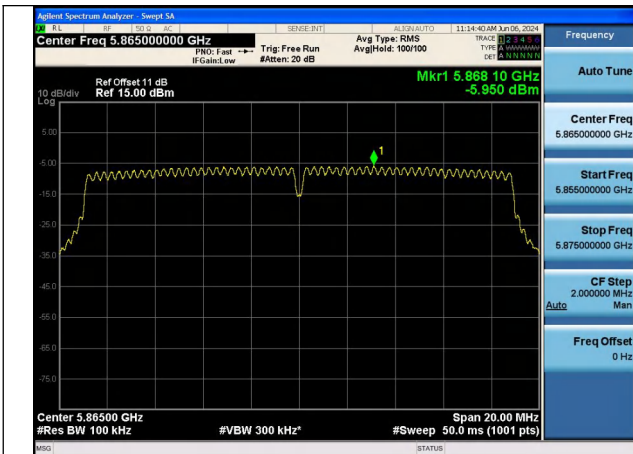

Test Mode: 802.11a

Mode:802.11a Frequency:5865MHz Ant:Chain0

Mode:802.11a Frequency:5885MHz Ant:Chain0

Mode:802.11a Frequency:5865MHz Ant:Chain1

Mode:802.11a Frequency:5885MHz Ant:Chain1

Test Mode: 802.11n HT20