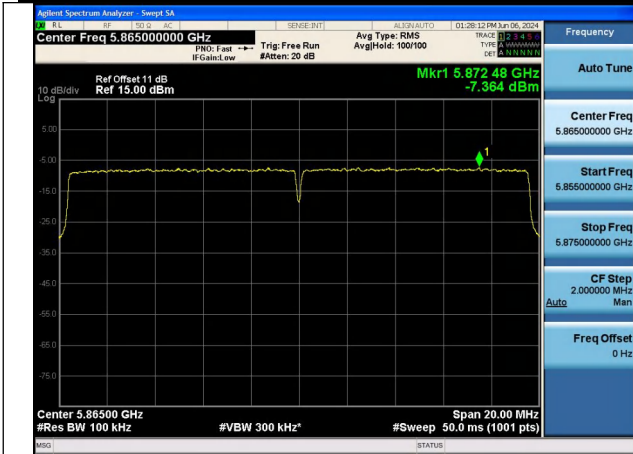

Mode:802.11ax HE20 Tone:106T Frequency:5865MHz  
Ant:Chain0

Mode:802.11ax HE20 Tone:106T Frequency:5885MHz  
Ant:Chain0

Mode:802.11ax HE20 Tone:106T Frequency:5865MHz  
Ant:Chain1

Mode:802.11ax HE20 Tone:106T Frequency:5885MHz  
Ant:Chain1

Mode:802.11ax HE20 Tone:242T Frequency:5865MHz  
Ant:Chain0

Mode:802.11ax HE20 Tone:242T Frequency:5885MHz  
Ant:Chain0

Mode:802.11ax HE20 Tone:242T Frequency:5865MHz  
Ant:Chain1

Mode:802.11ax HE20 Tone:242T Frequency:5885MHz  
Ant:Chain1