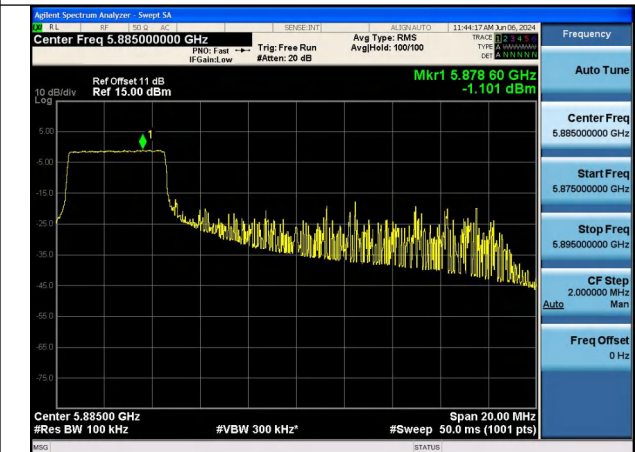

Test Mode: 802.11ax HE20

Mode:802.11ax HE20 Tone:26T Frequency:5865MHz  
Ant:Chain0

Mode:802.11ax HE20 Tone:26T Frequency:5885MHz  
Ant:Chain0

Mode:802.11ax HE20 Tone:26T Frequency:5865MHz  
Ant:Chain1

Mode:802.11ax HE20 Tone:26T Frequency:5885MHz  
Ant:Chain1

Mode:802.11ax HE20 Tone:52T Frequency:5865MHz  
Ant:Chain0

Mode:802.11ax HE20 Tone:52T Frequency:5885MHz  
Ant:Chain0

Mode:802.11ax HE20 Tone:52T Frequency:5865MHz  
Ant:Chain1

Mode:802.11ax HE20 Tone:52T Frequency:5885MHz  
Ant:Chain1