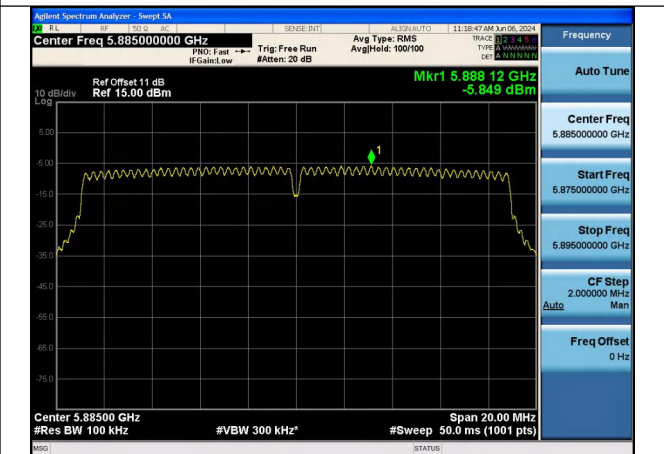

Mode:802.11n HT20 Frequency:5865MHz Ant:Chain0

Mode:802.11n HT20 Frequency:5885MHz Ant:Chain0

Mode:802.11n HT20 Frequency:5865MHz Ant:Chain1

Mode:802.11n HT20 Frequency:5885MHz Ant:Chain1

Test Mode: 802.11ac VHT20

Mode:802.11ac VHT20 Frequency:5865MHz  
Ant:Chain0

Mode:802.11ac VHT20 Frequency:5885MHz  
Ant:Chain0

Mode:802.11ac VHT20 Frequency:5865MHz  
Ant:Chain1

Mode:802.11ac VHT20 Frequency:5885MHz  
Ant:Chain1