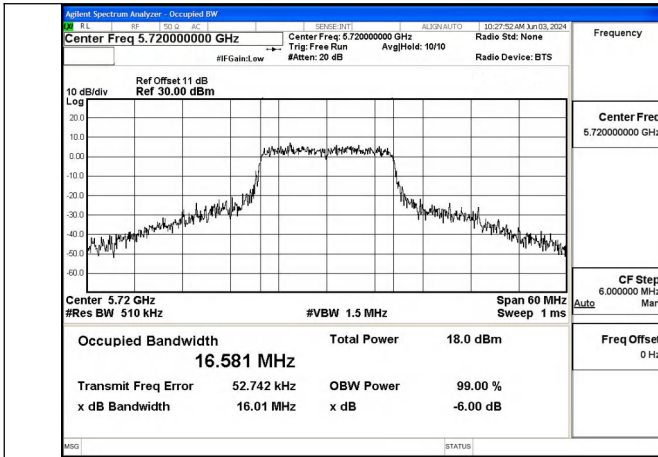

Test Mode: 802.11a

Mode:802.11a Frequency:5720MHz Ant:Chain0
scope:NII2C