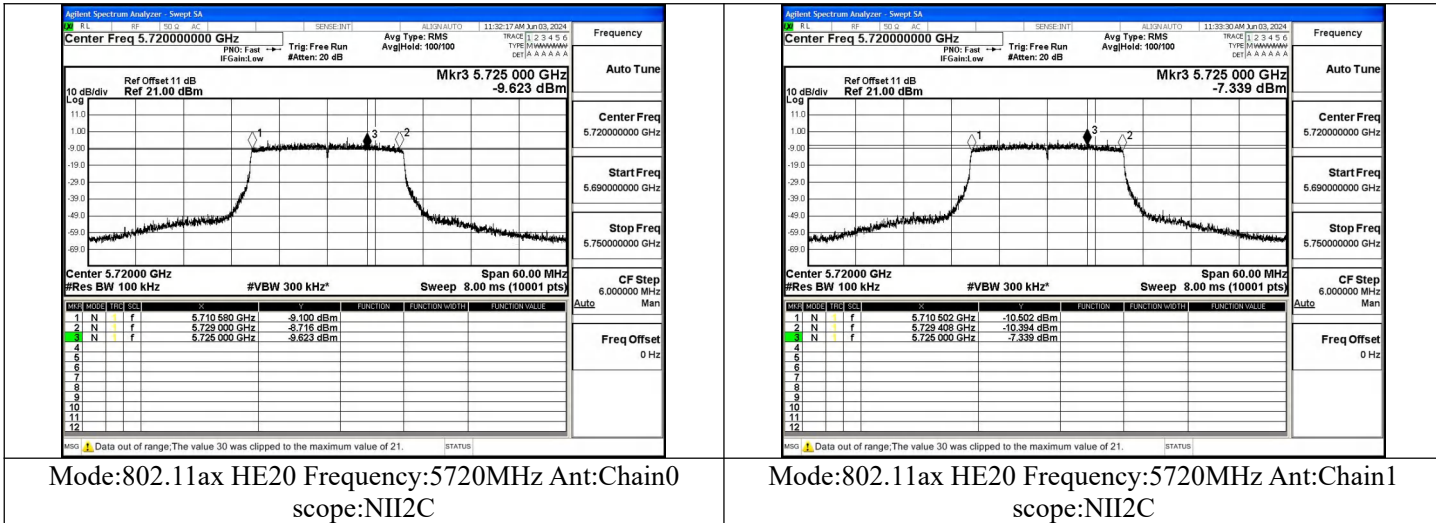

6dB Bandwidth (MHz)			
Title	Test Mode	Antenna	5690MHz
NII2C	802.11ac VHT80	Chain0	72.51
NII2C	802.11ac VHT80	Chain1	72.75
NII2C	802.11ax HE80	Chain0	74.02
NII2C	802.11ax HE80	Chain1	73.38

Test Mode: 802.11a

Mode:802.11a Frequency:5720MHz Ant:Chain0
scope:NII2C

Mode:802.11a Frequency:5720MHz Ant:Chain1
scope:NII2C

Test Mode: 802.11n HT20

Mode:802.11n HT20 Frequency:5720MHz Ant:Chain0
scope:NII2C

Mode:802.11n HT20 Frequency:5720MHz Ant:Chain1
scope:NII2C

Test Mode: 802.11ac VHT20

Mode:802.11ac VHT20 Frequency:5720MHz Ant:Chain0
scope:NII2C

Mode:802.11ac VHT20 Frequency:5720MHz Ant:Chain1
scope:NII2C

Test Mode: 802.11ax HE20

Test Mode: 802.11n HT40

Test Mode: 802.11ac VHT40