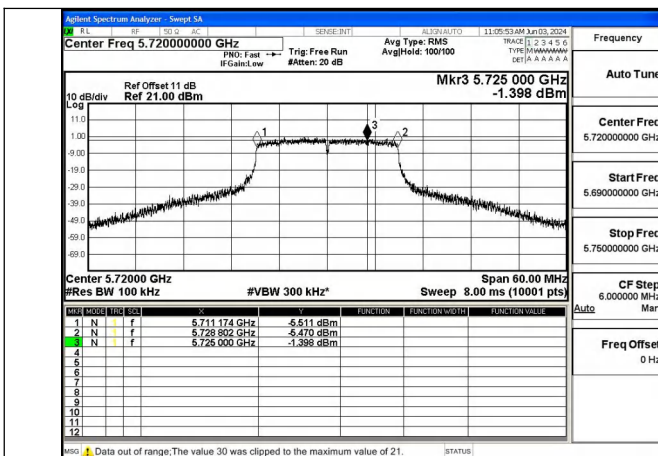

6dB Bandwidth (MHz)			
Title	Test Mode	Antenna	5690MHz
NII2C	802.11ac VHT80	Chain0	72.51
NII2C	802.11ac VHT80	Chain1	72.75
NII2C	802.11ax HE80	Chain0	74.02
NII2C	802.11ax HE80	Chain1	73.38

Test Mode: 802.11a

Mode:802.11a Frequency:5720MHz Ant:Chain0
scope:NII2C

Mode:802.11a Frequency:5720MHz Ant:Chain1
scope:NII2C

Test Mode: 802.11n HT20

Mode:802.11n HT20 Frequency:5720MHz Ant:Chain0
scope:NII2C

Mode:802.11n HT20 Frequency:5720MHz Ant:Chain1
scope:NII2C

Test Mode: 802.11ac VHT20

Mode:802.11ac VHT20 Frequency:5720MHz Ant:Chain0
scope:NII2C

Mode:802.11ac VHT20 Frequency:5720MHz Ant:Chain1
scope:NII2C

Test Mode: 802.11ax HE20

Test Mode: 802.11n HT40

Test Mode: 802.11ac VHT40