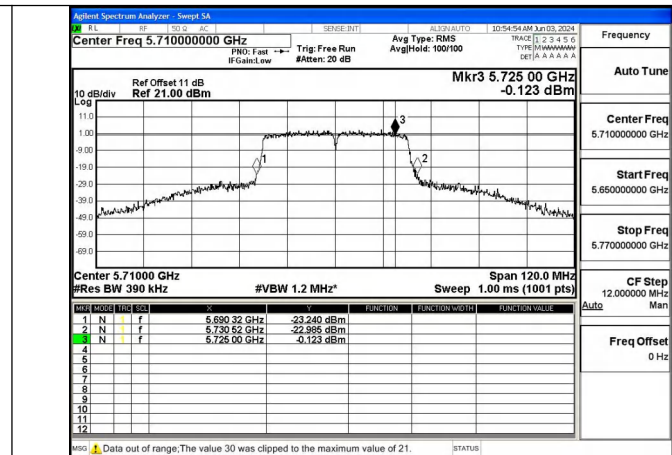

26dB Bandwidth (MHz)			
Title	Test Mode	Antenna	5690MHz
NII2C	802.11ac VHT80	Chain0	74.84
NII2C	802.11ac VHT80	Chain1	76.76
NII2C	802.11ax HE80	Chain0	75.08
NII2C	802.11ax HE80	Chain1	75.08

Test Mode: 802.11a

Test Mode: 802.11n HT20

Test Mode: 802.11ac VHT20

Test Mode: 802.11ax HE20

Mode:802.11ax HE20 Frequency:5720MHz Ant:Chain0
scope:NIIC2

Mode:802.11ax HE20 Frequency:5720MHz Ant:Chain1
scope:NIIC2

Test Mode: 802.11n HT40