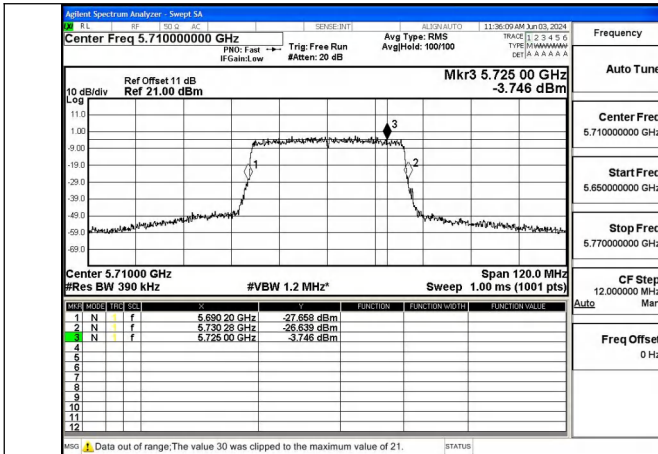

Test Mode: 802.11ax HE40

Mode:802.11ax HE40 Frequency:5710MHz Ant:Chain0
scope:NII2C