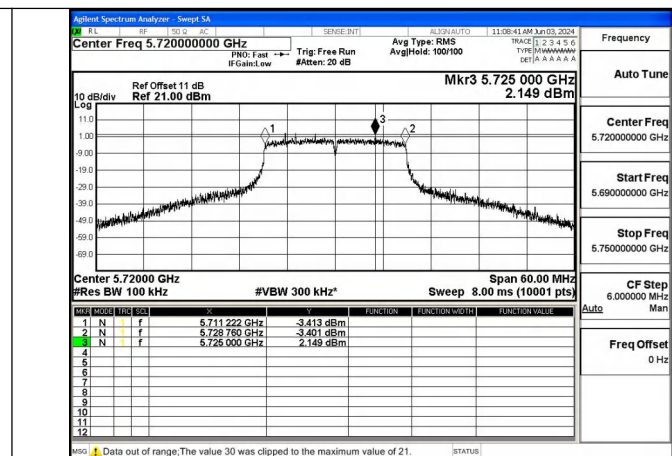

6dB Bandwidth (MHz)			
Title	Test Mode	Antenna	5690MHz
NII2C	802.11ac VHT80	Chain0	72.51
NII2C	802.11ac VHT80	Chain1	72.75
NII2C	802.11ax HE80	Chain0	74.02
NII2C	802.11ax HE80	Chain1	73.38

Test Mode: 802.11a

Mode:802.11a Frequency:5720MHz Ant:Chain0
scope:NII2C

Mode:802.11a Frequency:5720MHz Ant:Chain1
scope:NII2C

Test Mode: 802.11n HT20

Mode:802.11n HT20 Frequency:5720MHz Ant:Chain0
scope:NII2C

Mode:802.11n HT20 Frequency:5720MHz Ant:Chain1
scope:NII2C

Test Mode: 802.11ac VHT20

Mode:802.11ac VHT20 Frequency:5720MHz Ant:Chain0
scope:NII2C

Mode:802.11ac VHT20 Frequency:5720MHz Ant:Chain1
scope:NII2C

Test Mode: 802.11ax HE20

Test Mode: 802.11n HT40

Test Mode: 802.11ac VHT40