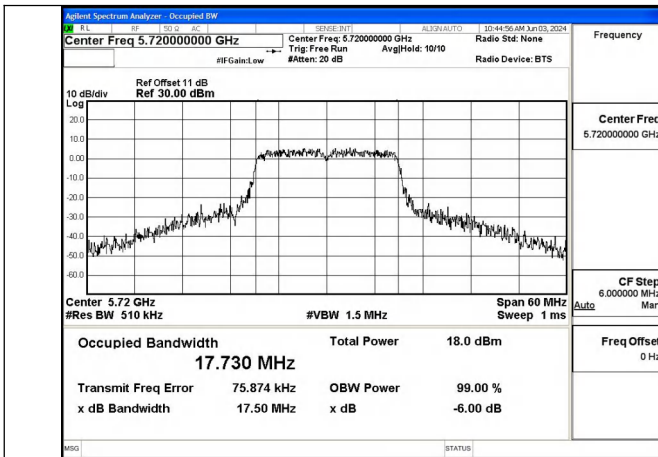

Test Mode: 802.11n HT20

Mode:802.11n HT20 Frequency:5720MHz Ant:Chain0
scope:NII2C