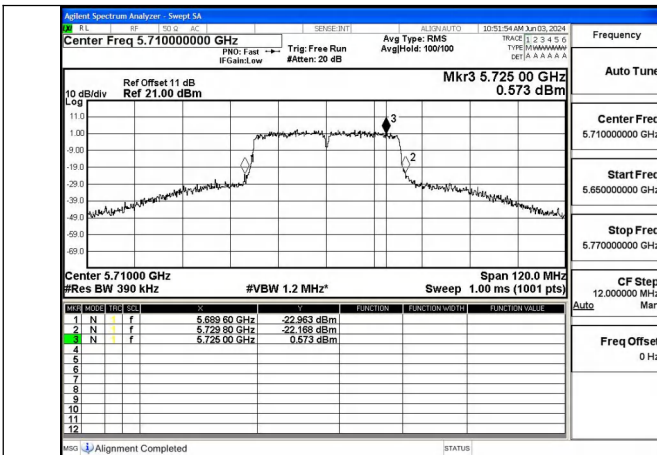

26dB Bandwidth (MHz)			
Title	Test Mode	Antenna	5690MHz
NII2C	802.11ac VHT80	Chain0	74.84
NII2C	802.11ac VHT80	Chain1	76.76
NII2C	802.11ax HE80	Chain0	75.08
NII2C	802.11ax HE80	Chain1	75.08

Test Mode: 802.11a

Test Mode: 802.11n HT20

Test Mode: 802.11ac VHT20

Test Mode: 802.11ax HE20

Mode:802.11ax HE20 Frequency:5720MHz Ant:Chain0
scope:NIIC2

Mode:802.11ax HE20 Frequency:5720MHz Ant:Chain1
scope:NIIC2

Test Mode: 802.11n HT40