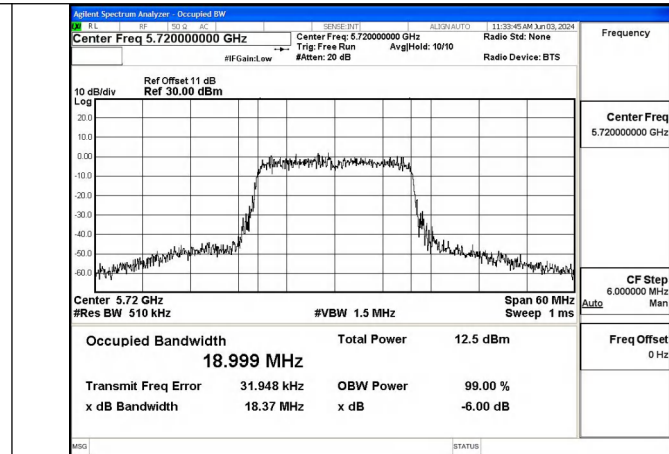

Test Mode: 802.11ac VHT20

Mode:802.11ac VHT20 Frequency:5720MHz Ant:Chain0
 scope:NII2C

Mode:802.11ac VHT20 Frequency:5720MHz Ant:Chain1
 scope:NII2C

Test Mode: 802.11ax HE20

Mode:802.11ax HE20 Frequency:5720MHz Ant:Chain0
scope:NII2C