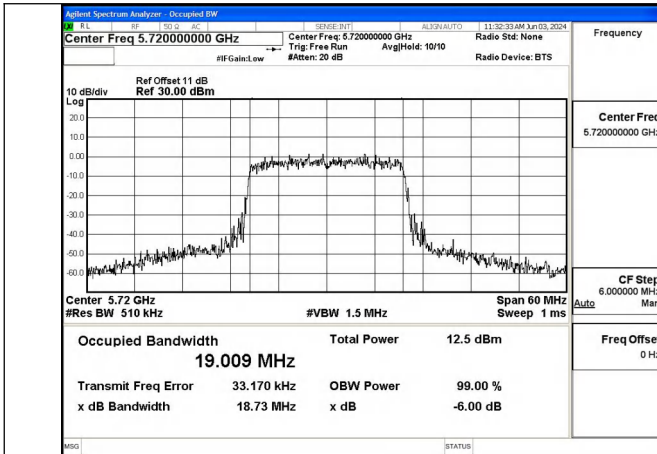

Test Mode: 802.11ac VHT20

Mode:802.11ac VHT20 Frequency:5720MHz Ant:Chain0
 scope:NII2C

Mode:802.11ac VHT20 Frequency:5720MHz Ant:Chain1
 scope:NII2C

Test Mode: 802.11ax HE20

Mode:802.11ax HE20 Frequency:5720MHz Ant:Chain0
scope:NII2C