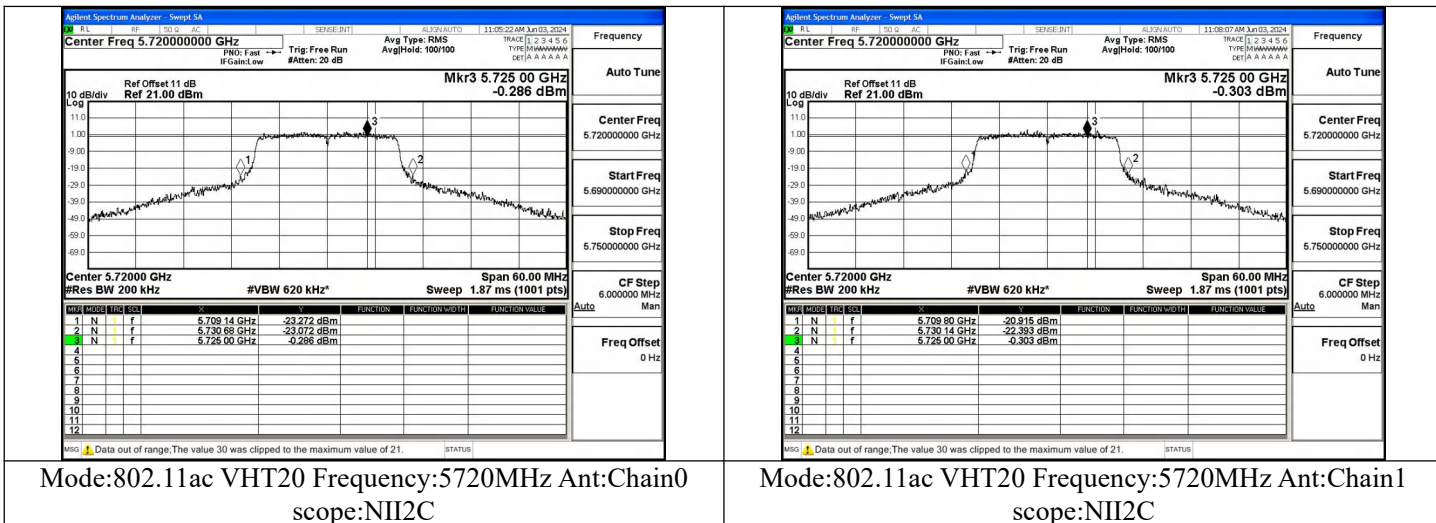

26dB Bandwidth (MHz)			
Title	Test Mode	Antenna	5690MHz
NII2C	802.11ac VHT80	Chain0	74.84
NII2C	802.11ac VHT80	Chain1	76.76
NII2C	802.11ax HE80	Chain0	75.08
NII2C	802.11ax HE80	Chain1	75.08

Test Mode: 802.11a

Test Mode: 802.11n HT20

Test Mode: 802.11ac VHT20

Test Mode: 802.11ax HE20

Mode:802.11ax HE20 Frequency:5720MHz Ant:Chain0
scope:NIIC2

Mode:802.11ax HE20 Frequency:5720MHz Ant:Chain1
scope:NIIC2

Test Mode: 802.11n HT40