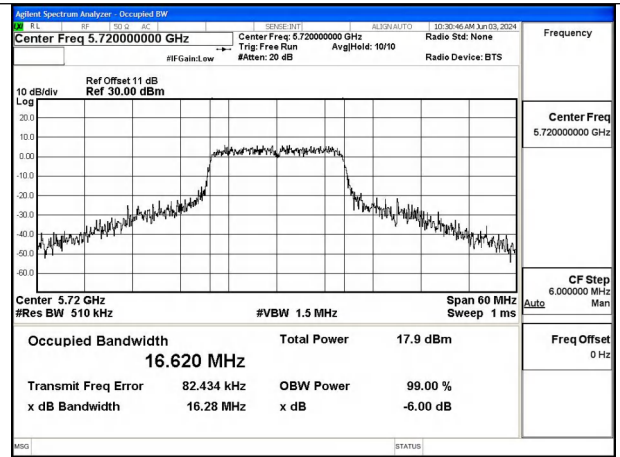

Mode:802.11a Frequency:5720MHz Ant:Chain1
scope:NII2C