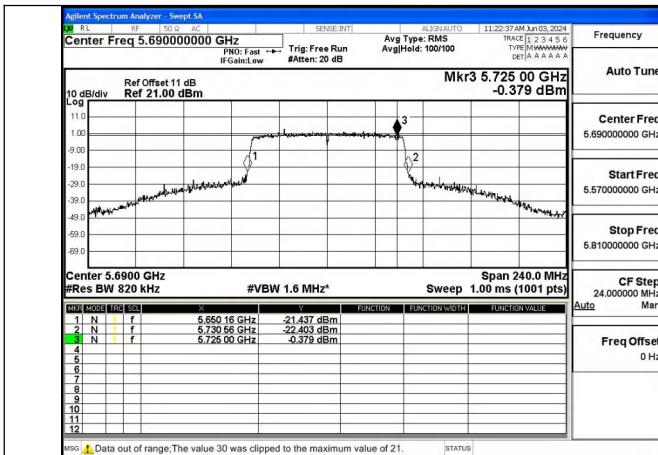

Mode:802.11ac VHT40 Frequency:5710MHz Ant:Chain1
scope:NIIC2

Test Mode: 802.11ax HE40

Mode:802.11ax HE40 Frequency:5710MHz Ant:Chain0
scope:NII2C

Mode:802.11ax HE40 Frequency:5710MHz Ant:Chain1
scope:NII2C

Test Mode: 802.11ac VHT80

Mode:802.11ac VHT80 Frequency:5690MHz Ant:Chain0
scope:NII2C

Mode:802.11ac VHT80 Frequency:5690MHz Ant:Chain1
scope:NII2C

Test Mode: 802.11ax HE80

Mode:802.11ax HE80 Frequency:5690MHz Ant:Chain0
scope:NII2C