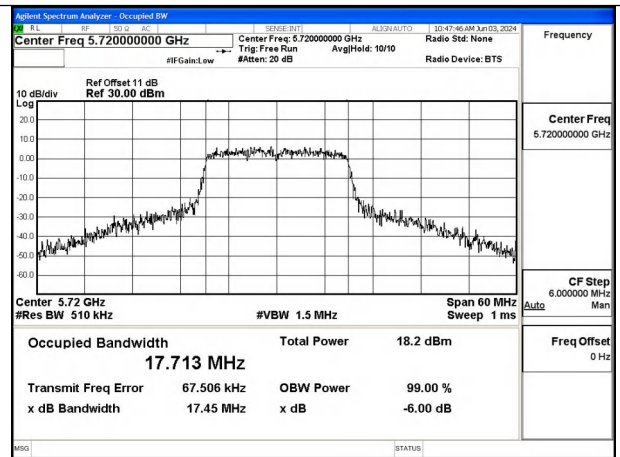

Mode:802.11a Frequency:5720MHz Ant:Chain0
 scope:NII2C

Mode:802.11a Frequency:5720MHz Ant:Chain1
 scope:NII2C

Test Mode: 802.11n HT20

Mode:802.11n HT20 Frequency:5720MHz Ant:Chain0
 scope:NII2C

Mode:802.11n HT20 Frequency:5720MHz Ant:Chain1
 scope:NII2C