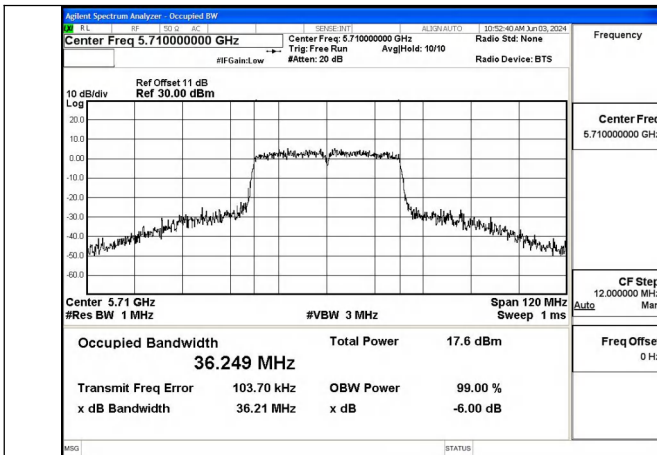

Test Mode: 802.11n HT40

Mode:802.11n HT40 Frequency:5710MHz Ant:Chain0
scope:NII2C