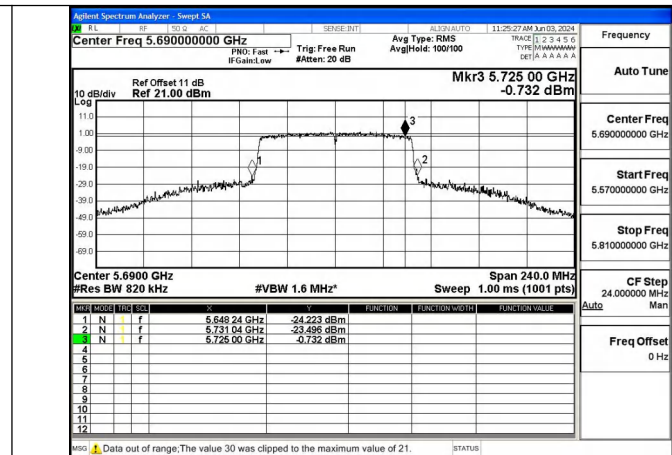

Mode:802.11ac VHT40 Frequency:5710MHz Ant:Chain1
scope:NIIC2

Test Mode: 802.11ax HE40

Mode:802.11ax HE40 Frequency:5710MHz Ant:Chain0
scope:NII2C

Mode:802.11ax HE40 Frequency:5710MHz Ant:Chain1
scope:NII2C

Test Mode: 802.11ac VHT80

Mode:802.11ac VHT80 Frequency:5690MHz Ant:Chain0
scope:NII2C

Mode:802.11ac VHT80 Frequency:5690MHz Ant:Chain1
scope:NII2C

Test Mode: 802.11ax HE80

Mode:802.11ax HE80 Frequency:5690MHz Ant:Chain0
scope:NII2C