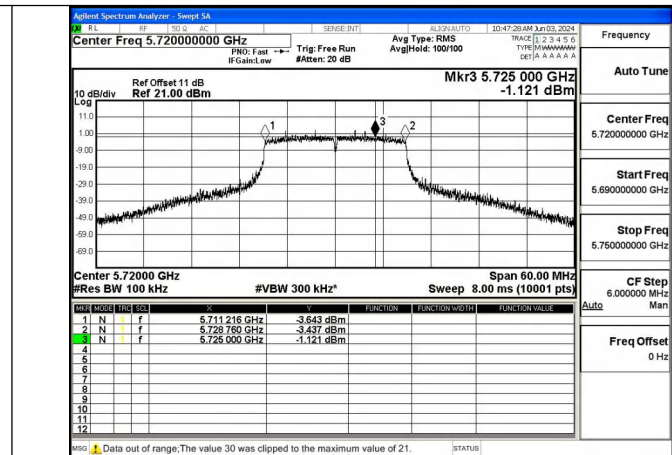

6dB Bandwidth (MHz)			
Title	Test Mode	Antenna	5690MHz
NII2C	802.11ac VHT80	Chain0	72.51
NII2C	802.11ac VHT80	Chain1	72.75
NII2C	802.11ax HE80	Chain0	74.02
NII2C	802.11ax HE80	Chain1	73.38

Test Mode: 802.11a

Mode:802.11a Frequency:5720MHz Ant:Chain0
scope:NII2C

Mode:802.11a Frequency:5720MHz Ant:Chain1
scope:NII2C

Test Mode: 802.11n HT20

Mode:802.11n HT20 Frequency:5720MHz Ant:Chain0
scope:NII2C

Mode:802.11n HT20 Frequency:5720MHz Ant:Chain1
scope:NII2C

Test Mode: 802.11ac VHT20

Mode:802.11ac VHT20 Frequency:5720MHz Ant:Chain0
scope:NII2C

Mode:802.11ac VHT20 Frequency:5720MHz Ant:Chain1
scope:NII2C

Test Mode: 802.11ax HE20

Test Mode: 802.11n HT40

Test Mode: 802.11ac VHT40