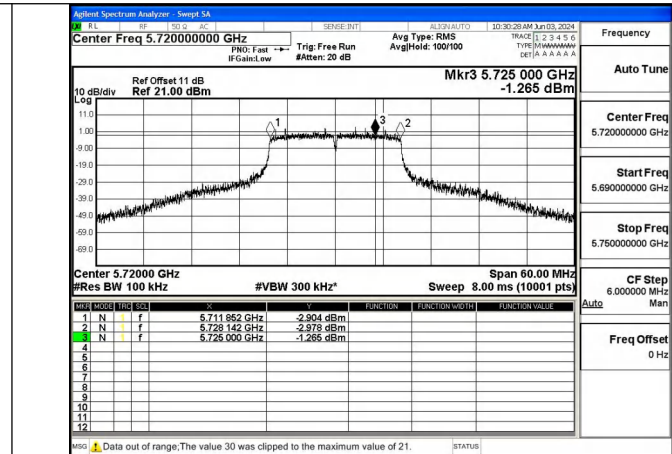

Mode:802.11a Frequency:5720MHz Ant:Chain1
scope:NII2C