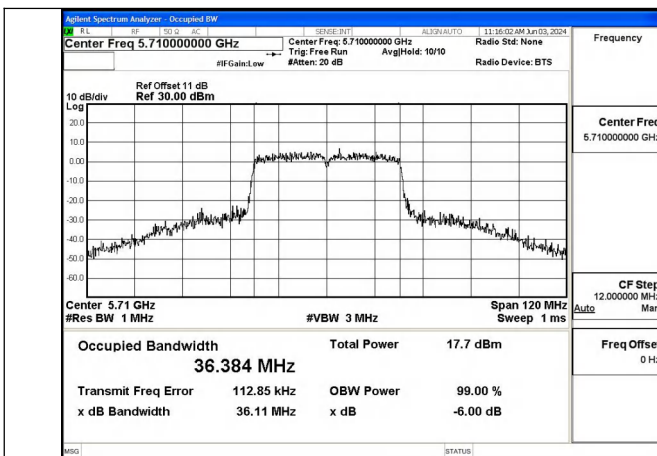

Mode:802.11ax HE20 Frequency:5720MHz Ant:Chain1
scope:NII2C

Test Mode: 802.11n HT40

Mode:802.11n HT40 Frequency:5710MHz Ant:Chain0
scope:NII2C

Mode:802.11n HT40 Frequency:5710MHz Ant:Chain1
scope:NII2C

Test Mode: 802.11ac VHT40