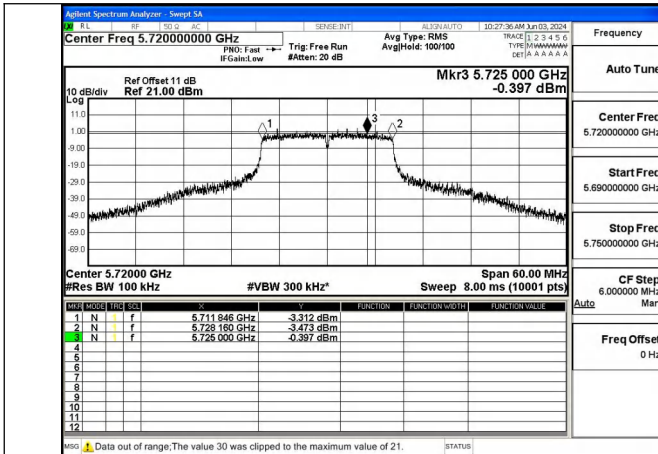

Test Mode: 802.11a

Mode:802.11a Frequency:5720MHz Ant:Chain0
scope:NII2C