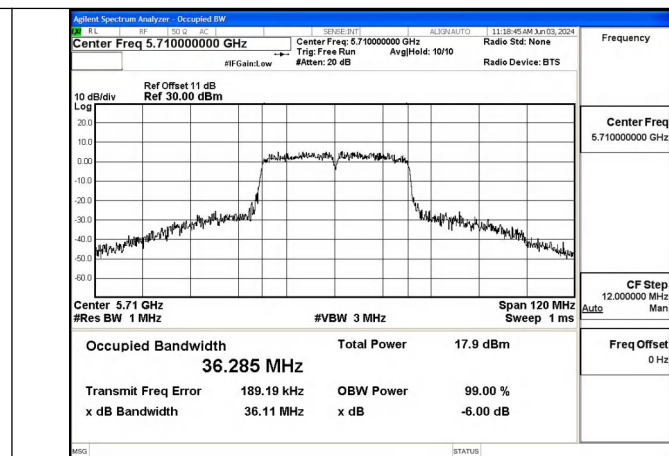

Mode:802.11ax HE20 Frequency:5720MHz Ant:Chain1
scope:NII2C

Test Mode: 802.11n HT40

Mode:802.11n HT40 Frequency:5710MHz Ant:Chain0
scope:NII2C

Mode:802.11n HT40 Frequency:5710MHz Ant:Chain1
scope:NII2C

Test Mode: 802.11ac VHT40