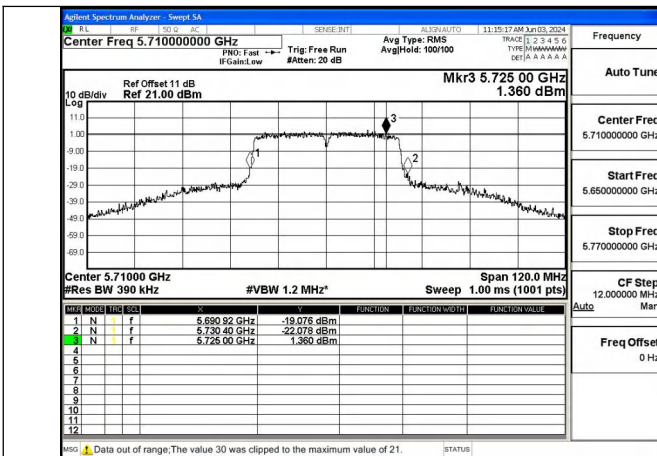

Test Mode: 802.11ac VHT40

Mode:802.11ac VHT40 Frequency:5710MHz Ant:Chain0
scope:NIIC2