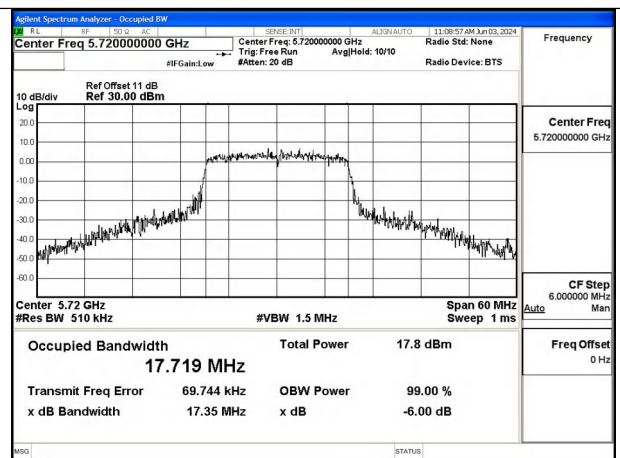

Mode:802.11ac VHT20 Frequency:5720MHz Ant:Chain1
scope:NII2C