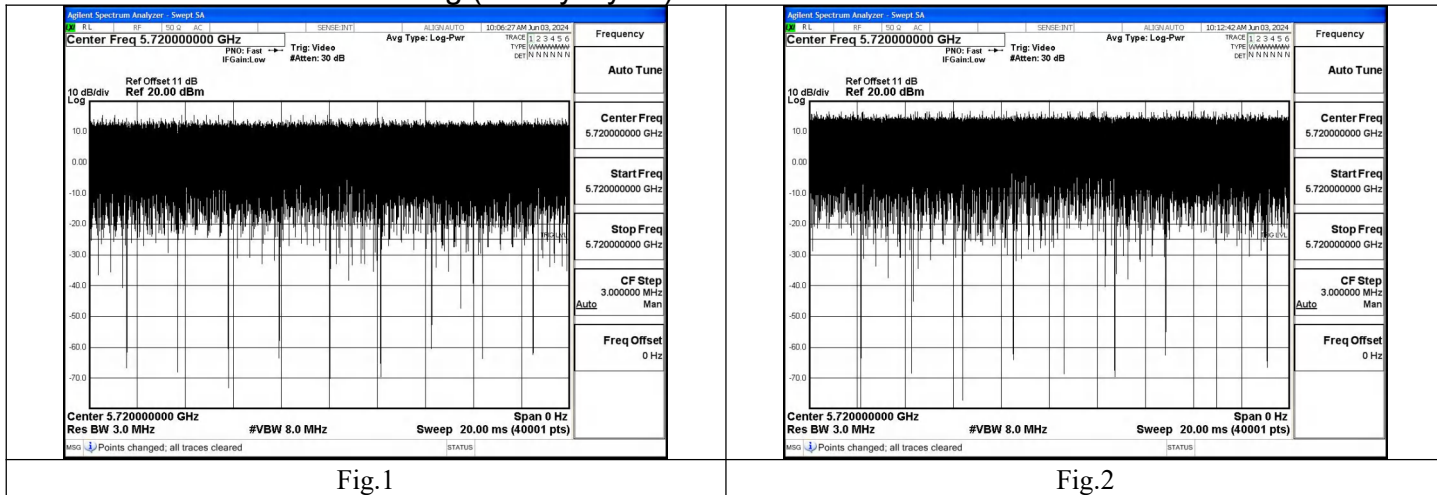

APPENDIX A – TEST DATA OF CONDUCTED EMISSION

Duty Cycle

Test Mode	Antenna	Frequency (MHz)	Duty Cycle (%)	Correction Factor(dB)	Plot
802.11a	Chain0	5720	99.91%	0	Fig.1
802.11a	Chain1	5720	99.86%	0	Fig.2
802.11n HT20	Chain0	5720	99.94%	0	Fig.3
802.11n HT20	Chain1	5720	99.96%	0	Fig.4
802.11ac VHT20	Chain0	5720	99.94%	0	Fig.5
802.11ac VHT20	Chain1	5720	99.94%	0	Fig.6
802.11ax HE20	Chain0	5720	99.94%	0	Fig.7
802.11ax HE20	Chain1	5720	99.95%	0	Fig.8
802.11n HT40	Chain0	5710	99.94%	0	Fig.9
802.11n HT40	Chain1	5710	99.94%	0	Fig.10
802.11ac VHT40	Chain0	5710	99.94%	0	Fig.11
802.11ac VHT40	Chain1	5710	99.94%	0	Fig.12
802.11ax HE40	Chain0	5710	99.95%	0	Fig.13
802.11ax HE40	Chain1	5710	99.95%	0	Fig.14
802.11ac VHT80	Chain0	5690	99.96%	0	Fig.15
802.11ac VHT80	Chain1	5690	99.96%	0	Fig.16
802.11ax HE80	Chain0	5690	99.95%	0	Fig.17
802.11ax HE80	Chain1	5690	99.94%	0	Fig.18

Note: Correction Factor=10*log (1/Duty Cycle)