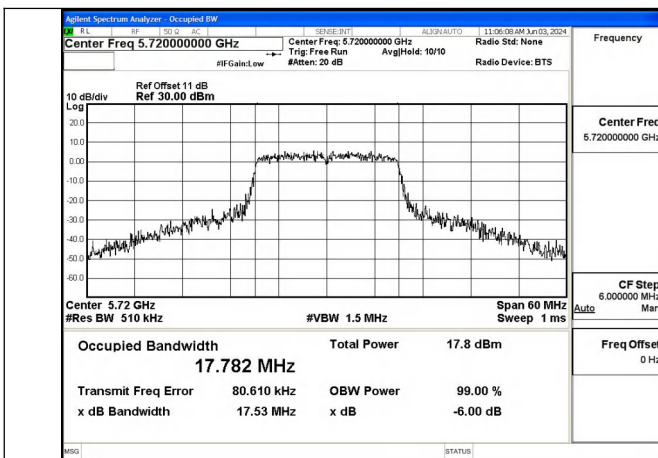

Test Mode: 802.11ac VHT20

Mode:802.11ac VHT20 Frequency:5720MHz Ant:Chain0
scope:NII2C