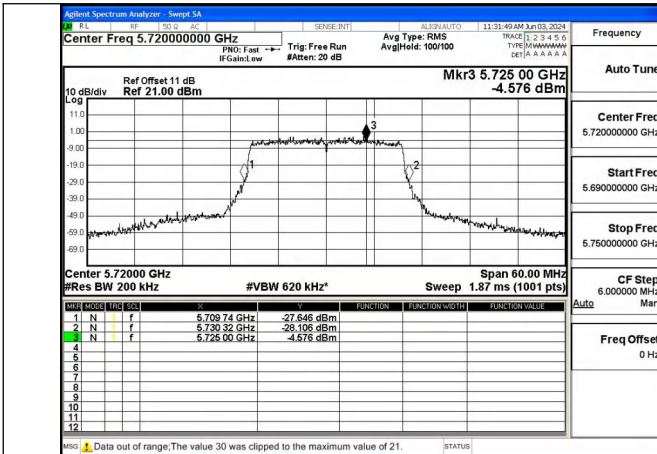

Test Mode: 802.11ax HE20

Mode:802.11ax HE20 Frequency:5720MHz Ant:Chain0
scope:NIIC2