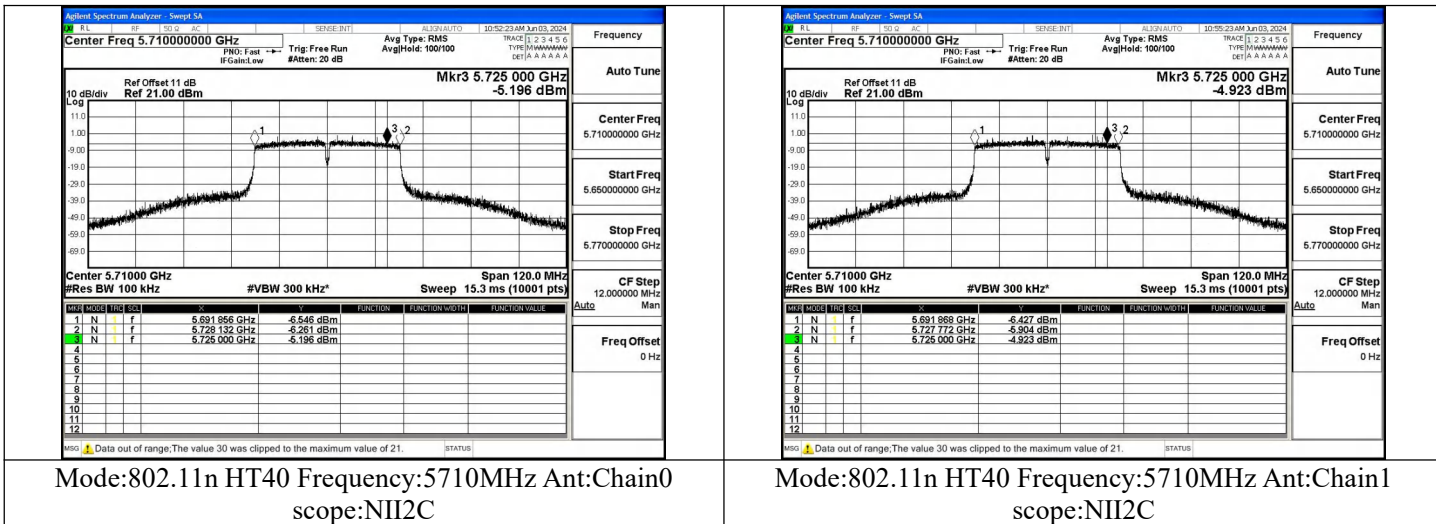

Mode:802.11a Frequency:5720MHz Ant:Chain0
scope:NII2C

Mode:802.11a Frequency:5720MHz Ant:Chain1
scope:NII2C

Test Mode: 802.11n HT20

Mode:802.11n HT20 Frequency:5720MHz Ant:Chain0
scope:NII2C

Mode:802.11n HT20 Frequency:5720MHz Ant:Chain1
scope:NII2C

Test Mode: 802.11ac VHT20

Mode:802.11ac VHT20 Frequency:5720MHz Ant:Chain0
scope:NII2C

Mode:802.11ac VHT20 Frequency:5720MHz Ant:Chain1
scope:NII2C

Test Mode: 802.11ax HE20

Test Mode: 802.11n HT40

Test Mode: 802.11ac VHT40