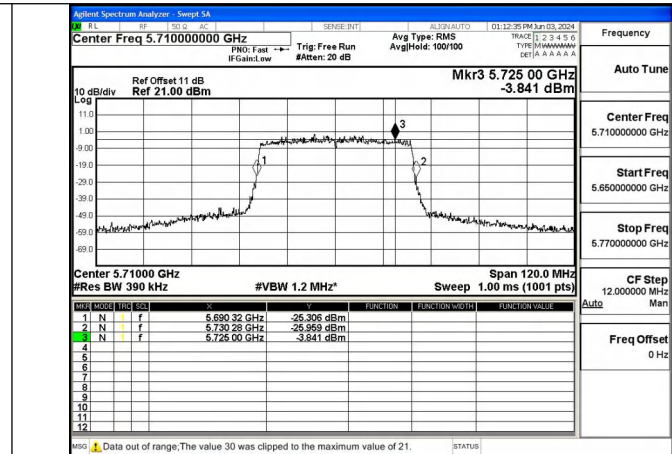

Test Mode: 802.11ax HE40

Mode:802.11ax HE40 Frequency:5710MHz Ant:Chain1
scope:NII2C