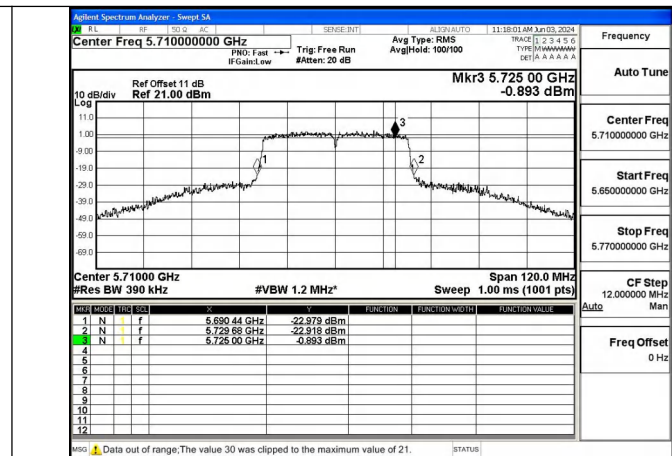

Test Mode: 802.11ac VHT40

Mode:802.11ac VHT40 Frequency:5710MHz Ant:Chain1
scope:NIIC2