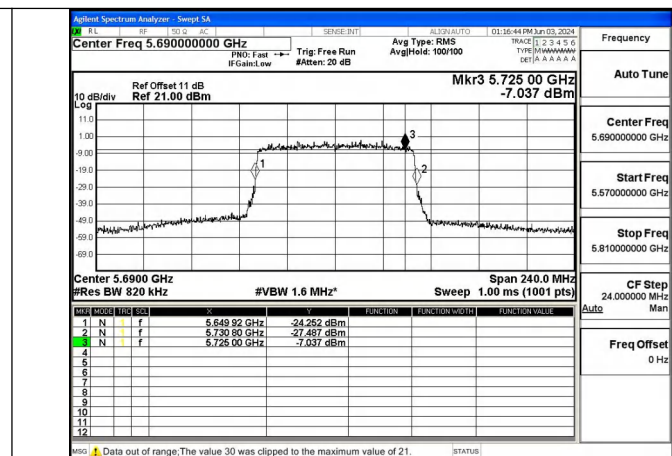

Mode:802.11ac VHT40 Frequency:5710MHz Ant:Chain1
scope:NIIC2

Test Mode: 802.11ax HE40

Mode:802.11ax HE40 Frequency:5710MHz Ant:Chain0
scope:NII2C

Mode:802.11ax HE40 Frequency:5710MHz Ant:Chain1
scope:NII2C

Test Mode: 802.11ac VHT80

Mode:802.11ac VHT80 Frequency:5690MHz Ant:Chain0
scope:NII2C

Mode:802.11ac VHT80 Frequency:5690MHz Ant:Chain1
scope:NII2C

Test Mode: 802.11ax HE80

Mode:802.11ax HE80 Frequency:5690MHz Ant:Chain0
scope:NII2C