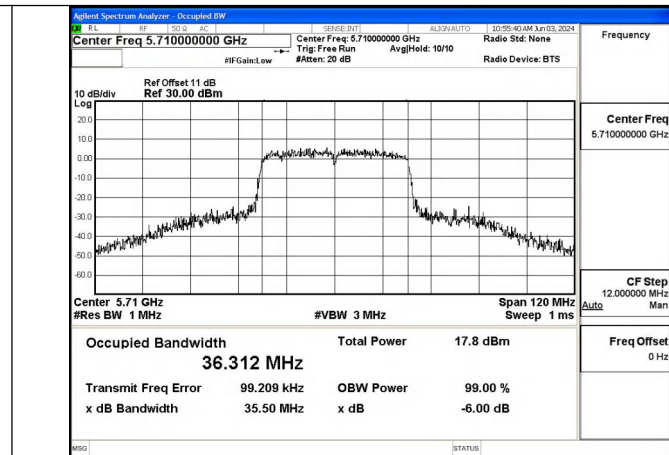

Test Mode: 802.11n HT40

Mode:802.11n HT40 Frequency:5710MHz Ant:Chain1
scope:NII2C