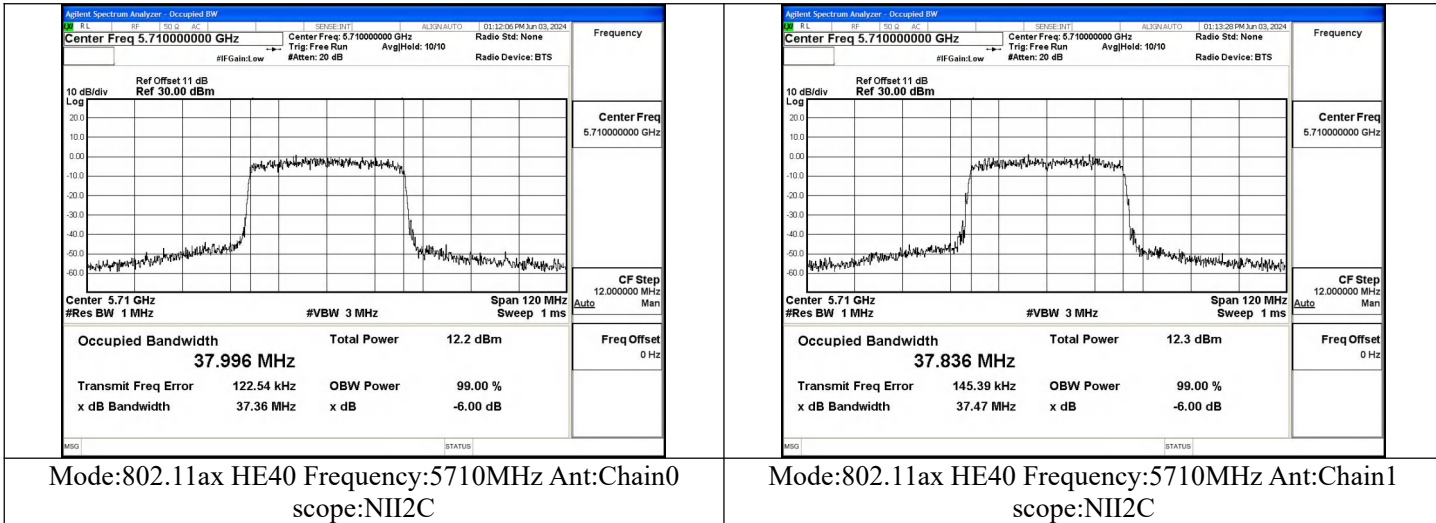

Mode:802.11ax HE20 Frequency:5720MHz Ant:Chain1
scope:NII2C

Test Mode: 802.11n HT40

Mode:802.11n HT40 Frequency:5710MHz Ant:Chain0
scope:NII2C

Mode:802.11n HT40 Frequency:5710MHz Ant:Chain1
scope:NII2C

Test Mode: 802.11ac VHT40

Mode:802.11ac VHT40 Frequency:5710MHz Ant:Chain0
scope:NII2C

Mode:802.11ac VHT40 Frequency:5710MHz Ant:Chain1
scope:NII2C

Test Mode: 802.11ax HE40

Test Mode: 802.11ac VHT80

Test Mode: 802.11ax HE80

NII3

Offset 11dB = Attenuator + Temporary antenna connector loss + Cable loss