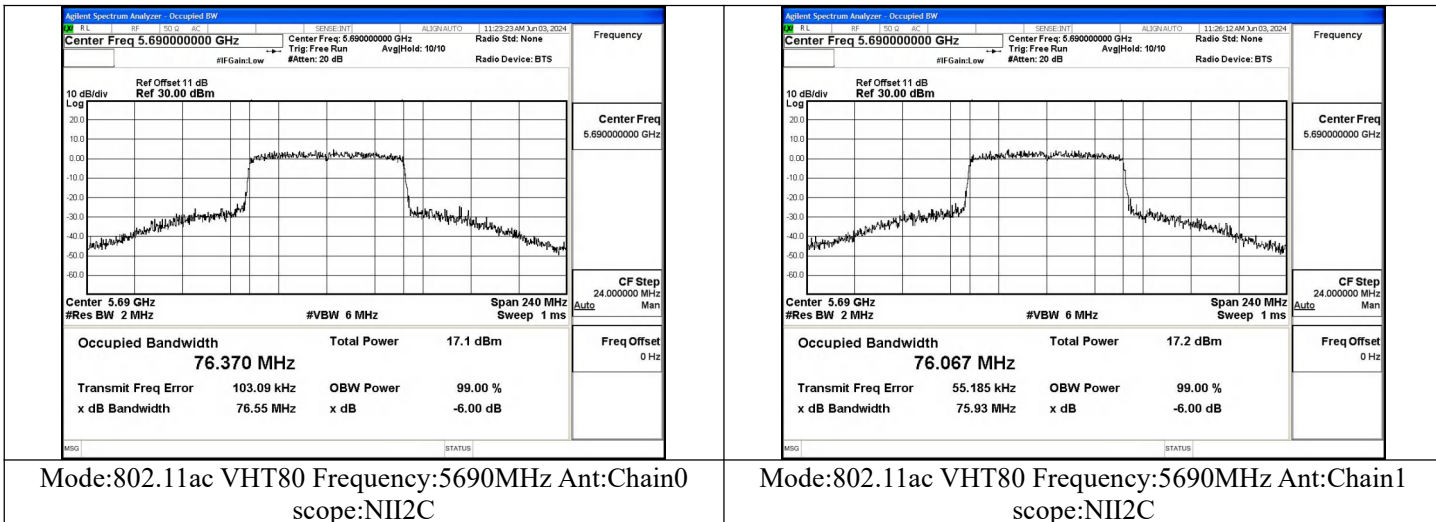

Mode:802.11ax HE20 Frequency:5720MHz Ant:Chain1
scope:NII2C

Test Mode: 802.11n HT40

Mode:802.11n HT40 Frequency:5710MHz Ant:Chain0
scope:NII2C

Mode:802.11n HT40 Frequency:5710MHz Ant:Chain1
scope:NII2C

Test Mode: 802.11ac VHT40

Mode:802.11ac VHT40 Frequency:5710MHz Ant:Chain0
scope:NII2C

Mode:802.11ac VHT40 Frequency:5710MHz Ant:Chain1
scope:NII2C

Test Mode: 802.11ax HE40

Test Mode: 802.11ac VHT80

Test Mode: 802.11ax HE80

NII3

Offset 11dB = Attenuator + Temporary antenna connector loss + Cable loss