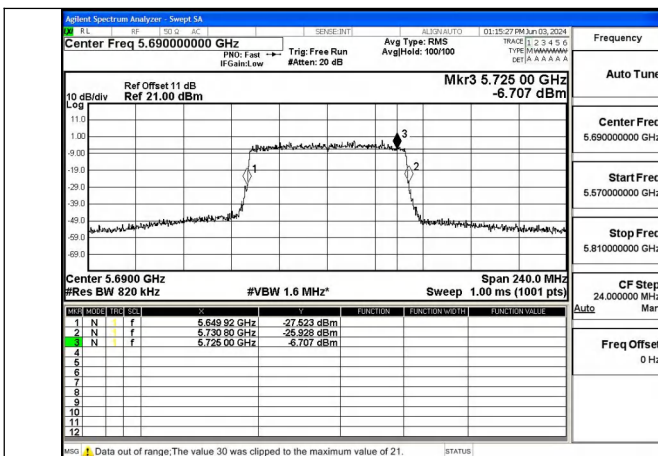

Mode:802.11ac VHT40 Frequency:5710MHz Ant:Chain1
scope:NIIC2

Test Mode: 802.11ax HE40

Mode:802.11ax HE40 Frequency:5710MHz Ant:Chain0
scope:NII2C

Mode:802.11ax HE40 Frequency:5710MHz Ant:Chain1
scope:NII2C

Test Mode: 802.11ac VHT80

Mode:802.11ac VHT80 Frequency:5690MHz Ant:Chain0
scope:NII2C

Mode:802.11ac VHT80 Frequency:5690MHz Ant:Chain1
scope:NII2C

Test Mode: 802.11ax HE80

Mode:802.11ax HE80 Frequency:5690MHz Ant:Chain0
scope:NII2C