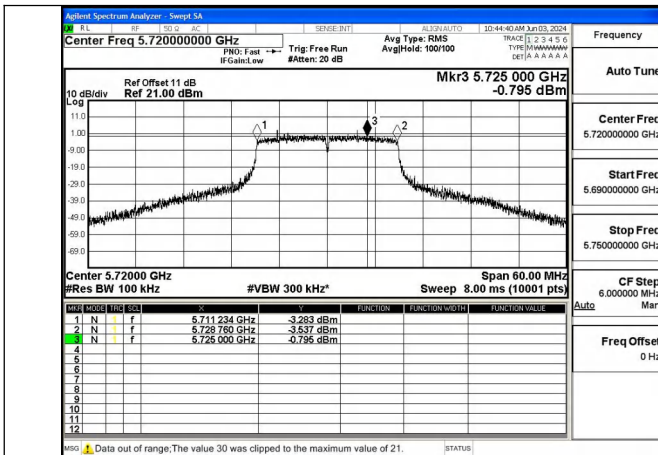

6dB Bandwidth (MHz)			
Title	Test Mode	Antenna	5710MHz
NII2C	802.11n HT40	Chain0	33.14
NII2C	802.11n HT40	Chain1	33.13
NII2C	802.11ac VHT40	Chain0	32.95
NII2C	802.11ac VHT40	Chain1	33.16
NII2C	802.11ax HE40	Chain0	33.89
NII2C	802.11ax HE40	Chain1	33.72

6dB Bandwidth (MHz)			
Title	Test Mode	Antenna	5690MHz
NII2C	802.11ac VHT80	Chain0	72.51
NII2C	802.11ac VHT80	Chain1	72.75
NII2C	802.11ax HE80	Chain0	74.02
NII2C	802.11ax HE80	Chain1	73.38

Test Mode: 802.11a

Mode:802.11a Frequency:5720MHz Ant:Chain0
scope:NII2C

Mode:802.11a Frequency:5720MHz Ant:Chain1
scope:NII2C

Test Mode: 802.11n HT20

Mode:802.11n HT20 Frequency:5720MHz Ant:Chain0
scope:NII2C

Mode:802.11n HT20 Frequency:5720MHz Ant:Chain1
scope:NII2C

Test Mode: 802.11ac VHT20

Mode:802.11ac VHT20 Frequency:5720MHz Ant:Chain0
scope:NII2C

Mode:802.11ac VHT20 Frequency:5720MHz Ant:Chain1
scope:NII2C

Test Mode: 802.11ax HE20

Test Mode: 802.11n HT40

Test Mode: 802.11ac VHT40