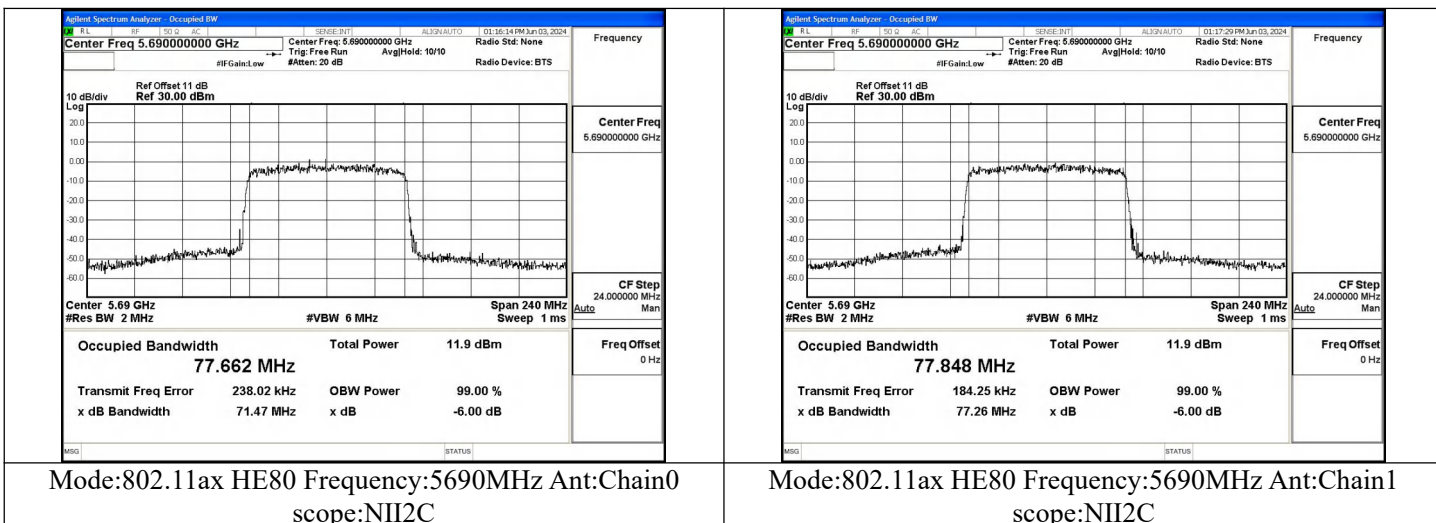

Mode:802.11ac VHT40 Frequency:5710MHz Ant:Chain0
scope:NII2C

Mode:802.11ac VHT40 Frequency:5710MHz Ant:Chain1
scope:NII2C

Test Mode: 802.11ax HE40

Test Mode: 802.11ac VHT80

Test Mode: 802.11ax HE80

NII3

Offset 11dB = Attenuator + Temporary antenna connector loss + Cable loss