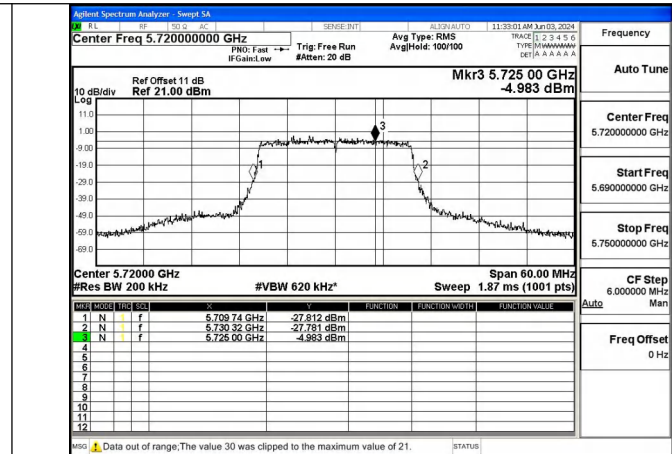

Test Mode: 802.11ax HE20

Mode:802.11ax HE20 Frequency:5720MHz Ant:Chain1
scope:NIIC2