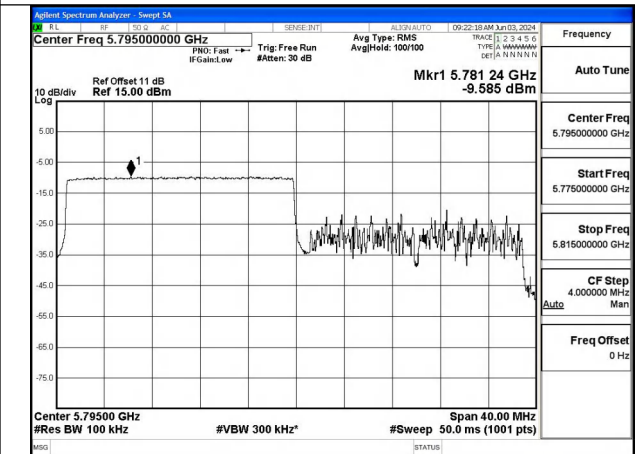

Mode:802.11ax HE40 Tone:106T Frequency:5755MHz
Ant:Chain1

Mode:802.11ax HE40 Tone:106T Frequency:5795MHz
Ant:Chain1

Mode:802.11ax HE40 Tone:242T Frequency:5755MHz
Ant:Chain0

Mode:802.11ax HE40 Tone:242T Frequency:5795MHz
Ant:Chain0

Mode:802.11ax HE40 Tone:242T Frequency:5755MHz
Ant:Chain1

Mode:802.11ax HE40 Tone:242T Frequency:5795MHz
Ant:Chain1

Mode:802.11ax HE40 Tone:484T Frequency:5755MHz
Ant:Chain0

Mode:802.11ax HE40 Tone:484T Frequency:5795MHz
Ant:Chain0