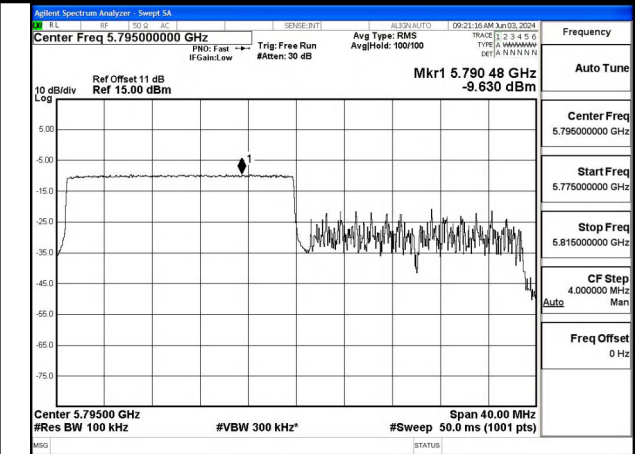

Mode:802.11ax HE40 Tone:52T Frequency:5755MHz
Ant:Chain1

Mode:802.11ax HE40 Tone:52T Frequency:5795MHz
Ant:Chain1

Mode:802.11ax HE40 Tone:106T Frequency:5755MHz
Ant:Chain0

Mode:802.11ax HE40 Tone:106T Frequency:5795MHz
Ant:Chain0

Mode:802.11ax HE40 Tone:106T Frequency:5755MHz
Ant:Chain1

Mode:802.11ax HE40 Tone:106T Frequency:5795MHz
Ant:Chain1

Mode:802.11ax HE40 Tone:242T Frequency:5755MHz
Ant:Chain0

Mode:802.11ax HE40 Tone:242T Frequency:5795MHz
Ant:Chain0