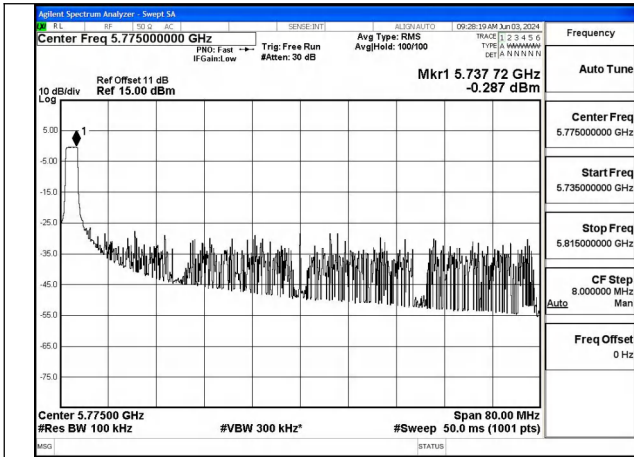

Test Mode: 802.11ac VHT80

Mode:802.11ac VHT80 Frequency:5775MHz
Ant:Chain0

Mode:802.11ac VHT80 Frequency:5775MHz
Ant:Chain1

Test Mode: 802.11ax HE80

Mode:802.11ax HE80 Tone:26T Frequency:5775MHz
Ant:Chain0

Mode:802.11ax HE80 Tone:26T Frequency:5775MHz
Ant:Chain1

Mode:802.11ax HE80 Tone:52T Frequency:5775MHz
Ant:Chain0

Mode:802.11ax HE80 Tone:52T Frequency:5775MHz
Ant:Chain1

Mode:802.11ax HE80 Tone:106T Frequency:5775MHz
Ant:Chain0