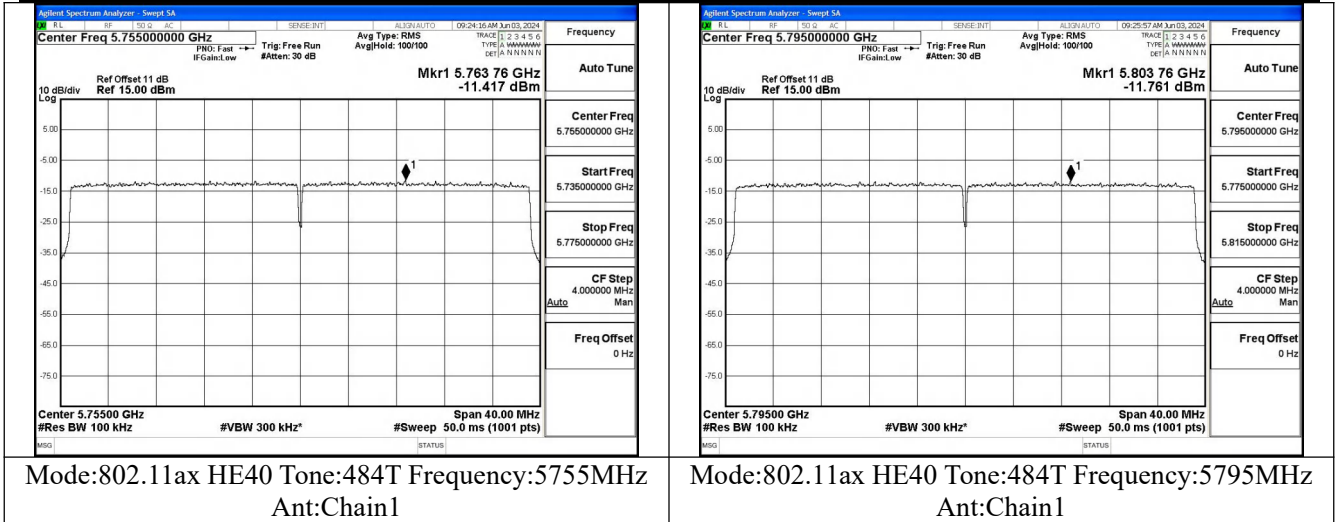

Mode:802.11ax HE40 Tone:106T Frequency:5755MHz
Ant:Chain1

Mode:802.11ax HE40 Tone:106T Frequency:5795MHz
Ant:Chain1

Mode:802.11ax HE40 Tone:242T Frequency:5755MHz
Ant:Chain0

Mode:802.11ax HE40 Tone:242T Frequency:5795MHz
Ant:Chain0

Mode:802.11ax HE40 Tone:242T Frequency:5755MHz
Ant:Chain1

Mode:802.11ax HE40 Tone:242T Frequency:5795MHz
Ant:Chain1

Mode:802.11ax HE40 Tone:484T Frequency:5755MHz
Ant:Chain0

Mode:802.11ax HE40 Tone:484T Frequency:5795MHz
Ant:Chain0

Test Mode: 802.11ac VHT80

Mode:802.11ac VHT80 Frequency:5775MHz
Ant:Chain0

Mode:802.11ac VHT80 Frequency:5775MHz
Ant:Chain1

Test Mode: 802.11ax HE80

Mode:802.11ax HE80 Tone:26T Frequency:5775MHz
Ant:Chain0

Mode:802.11ax HE80 Tone:26T Frequency:5775MHz
Ant:Chain1

Mode:802.11ax HE80 Tone:52T Frequency:5775MHz
Ant:Chain0

Mode:802.11ax HE80 Tone:52T Frequency:5775MHz
Ant:Chain1

Mode:802.11ax HE80 Tone:106T Frequency:5775MHz
Ant:Chain0