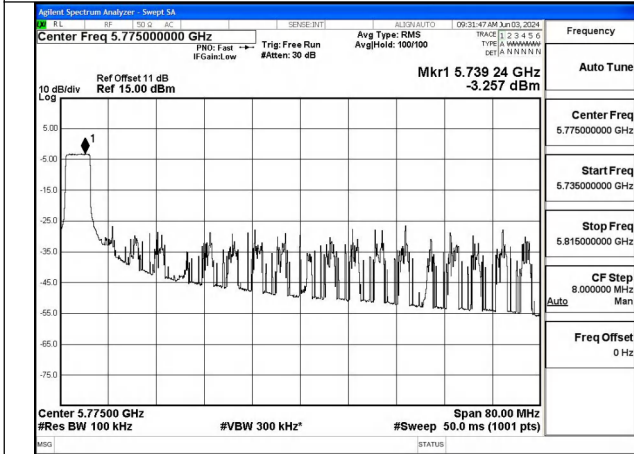

Test Mode: 802.11ac VHT80

Mode:802.11ac VHT80 Frequency:5775MHz
Ant:Chain0

Mode:802.11ac VHT80 Frequency:5775MHz
Ant:Chain1

Test Mode: 802.11ax HE80

Mode:802.11ax HE80 Tone:26T Frequency:5775MHz
Ant:Chain0

Mode:802.11ax HE80 Tone:26T Frequency:5775MHz
Ant:Chain1

Mode:802.11ax HE80 Tone:52T Frequency:5775MHz
Ant:Chain0

Mode:802.11ax HE80 Tone:52T Frequency:5775MHz
Ant:Chain1

Mode:802.11ax HE80 Tone:106T Frequency:5775MHz
Ant:Chain0