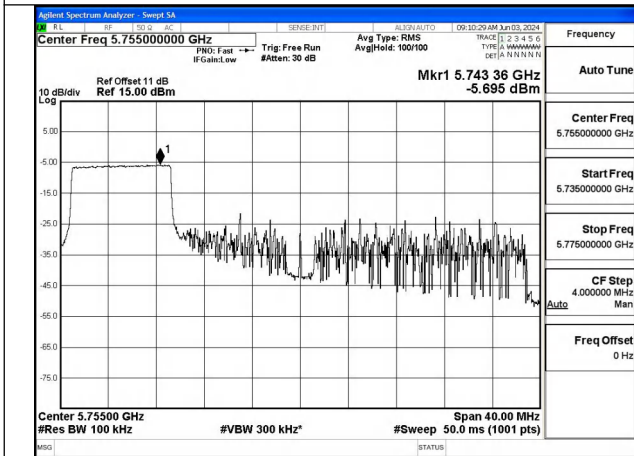

Mode:802.11ax HE40 Tone:52T Frequency:5755MHz
Ant:Chain1

Mode:802.11ax HE40 Tone:52T Frequency:5795MHz
Ant:Chain1

Mode:802.11ax HE40 Tone:106T Frequency:5755MHz
Ant:Chain0

Mode:802.11ax HE40 Tone:106T Frequency:5795MHz
Ant:Chain0

Mode:802.11ax HE40 Tone:106T Frequency:5755MHz
Ant:Chain1

Mode:802.11ax HE40 Tone:106T Frequency:5795MHz
Ant:Chain1

Mode:802.11ax HE40 Tone:242T Frequency:5755MHz
Ant:Chain0

Mode:802.11ax HE40 Tone:242T Frequency:5795MHz
Ant:Chain0