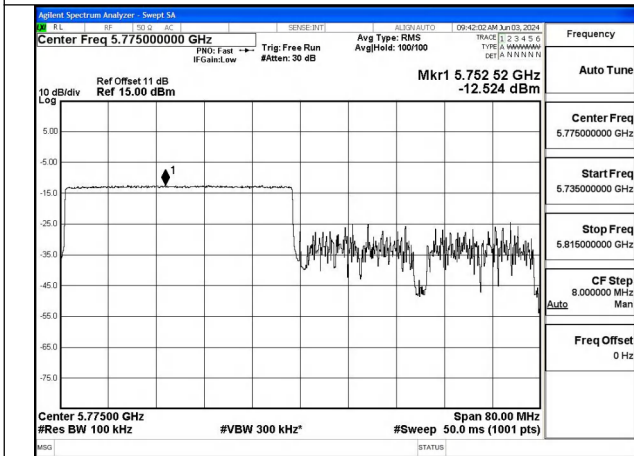

Mode:802.11ax HE80 Tone:26T Frequency:5775MHz
Ant:Chain1

Mode:802.11ax HE80 Tone:52T Frequency:5775MHz
Ant:Chain0

Mode:802.11ax HE80 Tone:52T Frequency:5775MHz
Ant:Chain1

Mode:802.11ax HE80 Tone:106T Frequency:5775MHz
Ant:Chain0

Mode:802.11ax HE80 Tone:106T Frequency:5775MHz
Ant:Chain1

Mode:802.11ax HE80 Tone:242T Frequency:5775MHz
 Ant:Chain0

Mode:802.11ax HE80 Tone:242T Frequency:5775MHz
 Ant:Chain1

Mode:802.11ax HE80 Tone:484T Frequency:5775MHz
 Ant:Chain0