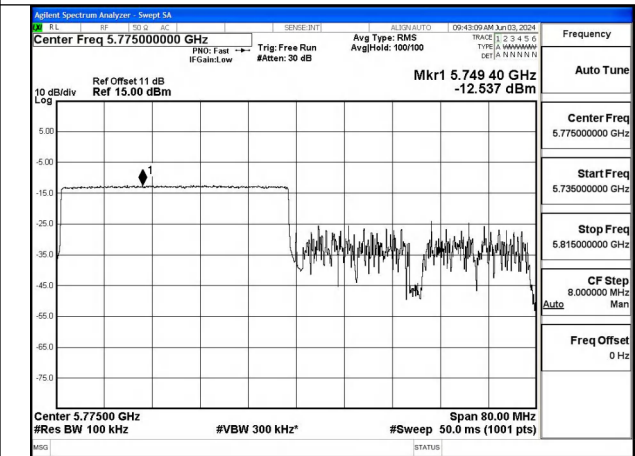

Mode:802.11ax HE80 Tone:106T Frequency:5775MHz
Ant:Chain1

Mode:802.11ax HE80 Tone:242T Frequency:5775MHz
 Ant:Chain0

Mode:802.11ax HE80 Tone:242T Frequency:5775MHz
 Ant:Chain1

Mode:802.11ax HE80 Tone:484T Frequency:5775MHz
 Ant:Chain0

Mode:802.11ax HE80 Tone:484T Frequency:5775MHz
 Ant:Chain1

Mode:802.11ax HE80 Tone:996T Frequency:5775MHz
 Ant:Chain0

Mode:802.11ax HE80 Tone:996T Frequency:5775MHz
 Ant:Chain1