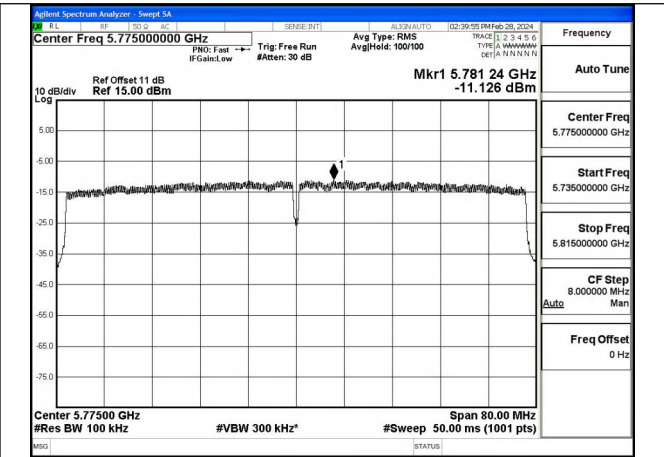

Mode:802.11ax HE40 Tone:242T Frequency:5755MHz
Ant:Chain1

Mode:802.11ax HE40 Tone:242T Frequency:5795MHz
Ant:Chain1

Mode:802.11ax HE40 Tone:484T Frequency:5755MHz
Ant:Chain0

Mode:802.11ax HE40 Tone:484T Frequency:5795MHz
Ant:Chain0

Test Mode: 802.11ac VHT80

Mode:802.11ac VHT80 Frequency:5775MHz
Ant:Chain0

Mode:802.11ac VHT80 Frequency:5775MHz
Ant:Chain1

Test Mode: 802.11ax HE80

Mode:802.11ax HE80 Tone:26T Frequency:5775MHz
Ant:Chain0