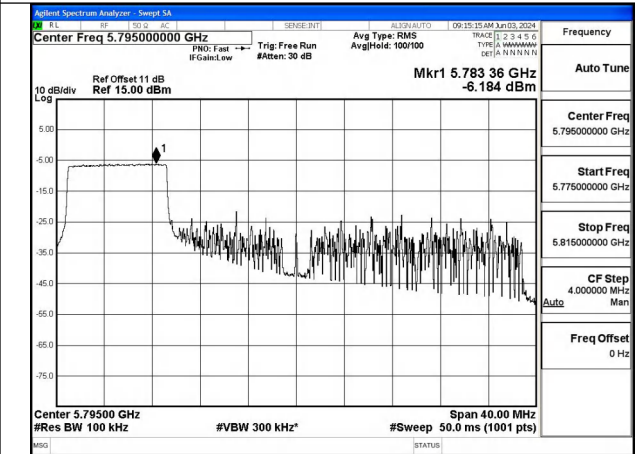

Mode:802.11ax HE40 Tone:52T Frequency:5755MHz
Ant:Chain1

Mode:802.11ax HE40 Tone:52T Frequency:5795MHz
Ant:Chain1

Mode:802.11ax HE40 Tone:106T Frequency:5755MHz
Ant:Chain0

Mode:802.11ax HE40 Tone:106T Frequency:5795MHz
Ant:Chain0

Mode:802.11ax HE40 Tone:106T Frequency:5755MHz
Ant:Chain1

Mode:802.11ax HE40 Tone:106T Frequency:5795MHz
Ant:Chain1

Mode:802.11ax HE40 Tone:242T Frequency:5755MHz
Ant:Chain0

Mode:802.11ax HE40 Tone:242T Frequency:5795MHz
Ant:Chain0