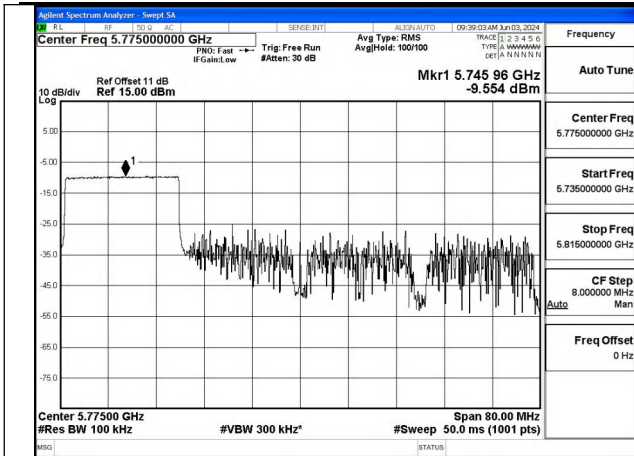

Mode:802.11ax HE80 Tone:26T Frequency:5775MHz
Ant:Chain1

Mode:802.11ax HE80 Tone:52T Frequency:5775MHz
Ant:Chain0

Mode:802.11ax HE80 Tone:52T Frequency:5775MHz
Ant:Chain1

Mode:802.11ax HE80 Tone:106T Frequency:5775MHz
Ant:Chain0

Mode:802.11ax HE80 Tone:106T Frequency:5775MHz
Ant:Chain1

Mode:802.11ax HE80 Tone:242T Frequency:5775MHz
 Ant:Chain0

Mode:802.11ax HE80 Tone:242T Frequency:5775MHz
 Ant:Chain1

Mode:802.11ax HE80 Tone:484T Frequency:5775MHz
 Ant:Chain0