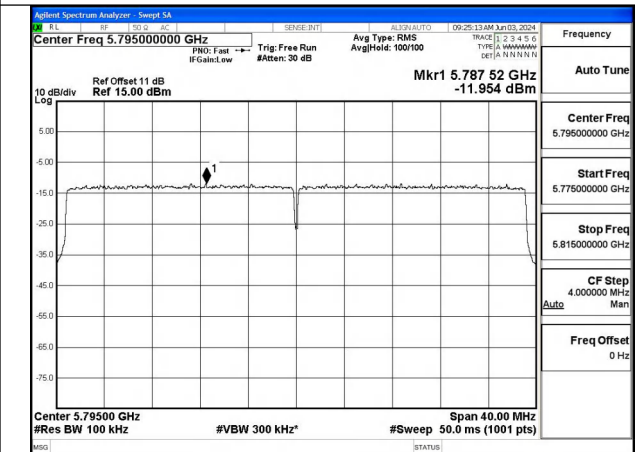

Mode:802.11ax HE40 Tone:106T Frequency:5755MHz
Ant:Chain1

Mode:802.11ax HE40 Tone:106T Frequency:5795MHz
Ant:Chain1

Mode:802.11ax HE40 Tone:242T Frequency:5755MHz
Ant:Chain0

Mode:802.11ax HE40 Tone:242T Frequency:5795MHz
Ant:Chain0

Mode:802.11ax HE40 Tone:242T Frequency:5755MHz
Ant:Chain1

Mode:802.11ax HE40 Tone:242T Frequency:5795MHz
Ant:Chain1

Mode:802.11ax HE40 Tone:484T Frequency:5755MHz
Ant:Chain0

Mode:802.11ax HE40 Tone:484T Frequency:5795MHz
Ant:Chain0