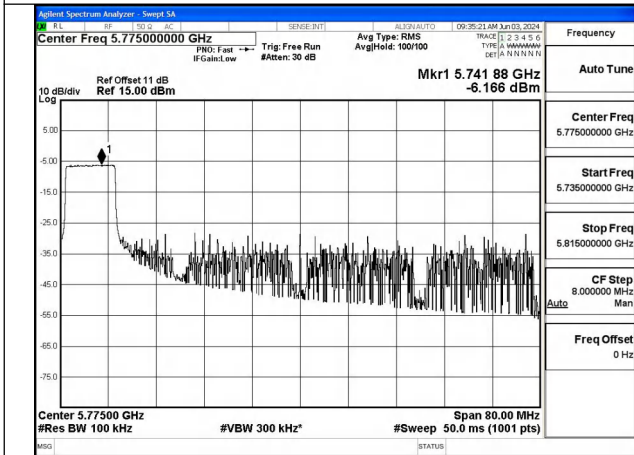

Test Mode: 802.11ac VHT80

Mode:802.11ac VHT80 Frequency:5775MHz
Ant:Chain0

Mode:802.11ac VHT80 Frequency:5775MHz
Ant:Chain1

Test Mode: 802.11ax HE80

Mode:802.11ax HE80 Tone:26T Frequency:5775MHz
Ant:Chain0

Mode:802.11ax HE80 Tone:26T Frequency:5775MHz
Ant:Chain1

Mode:802.11ax HE80 Tone:52T Frequency:5775MHz
Ant:Chain0

Mode:802.11ax HE80 Tone:52T Frequency:5775MHz
Ant:Chain1

Mode:802.11ax HE80 Tone:106T Frequency:5775MHz
Ant:Chain0