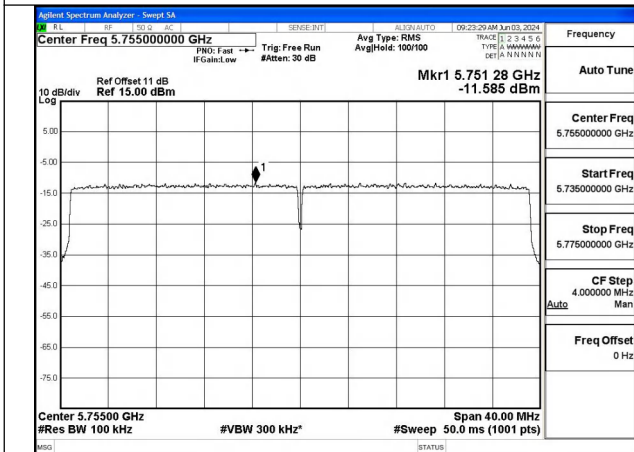

Mode:802.11ax HE40 Tone:106T Frequency:5755MHz
Ant:Chain1

Mode:802.11ax HE40 Tone:106T Frequency:5795MHz
Ant:Chain1

Mode:802.11ax HE40 Tone:242T Frequency:5755MHz
Ant:Chain0

Mode:802.11ax HE40 Tone:242T Frequency:5795MHz
Ant:Chain0

Mode:802.11ax HE40 Tone:242T Frequency:5755MHz
Ant:Chain1

Mode:802.11ax HE40 Tone:242T Frequency:5795MHz
Ant:Chain1

Mode:802.11ax HE40 Tone:484T Frequency:5755MHz
Ant:Chain0

Mode:802.11ax HE40 Tone:484T Frequency:5795MHz
Ant:Chain0