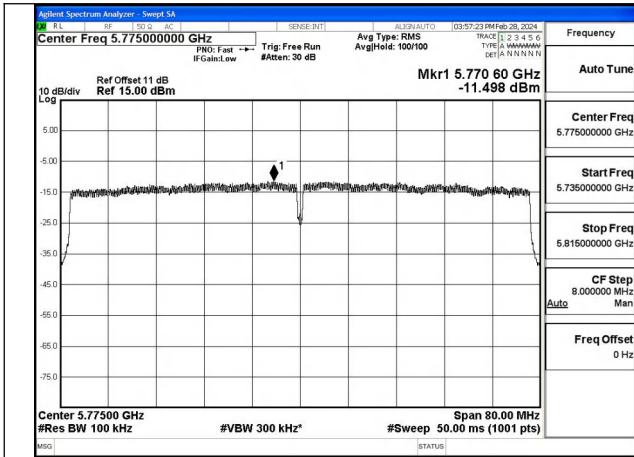

Mode:802.11ax HE40 Tone:242T Frequency:5755MHz
Ant:Chain1

Mode:802.11ax HE40 Tone:242T Frequency:5795MHz
Ant:Chain1

Mode:802.11ax HE40 Tone:484T Frequency:5755MHz
Ant:Chain0

Mode:802.11ax HE40 Tone:484T Frequency:5795MHz
Ant:Chain0

Test Mode: 802.11ac VHT80

Mode:802.11ac VHT80 Frequency:5775MHz
Ant:Chain0

Mode:802.11ac VHT80 Frequency:5775MHz
Ant:Chain1

Test Mode: 802.11ax HE80

Mode:802.11ax HE80 Tone:26T Frequency:5775MHz
Ant:Chain0