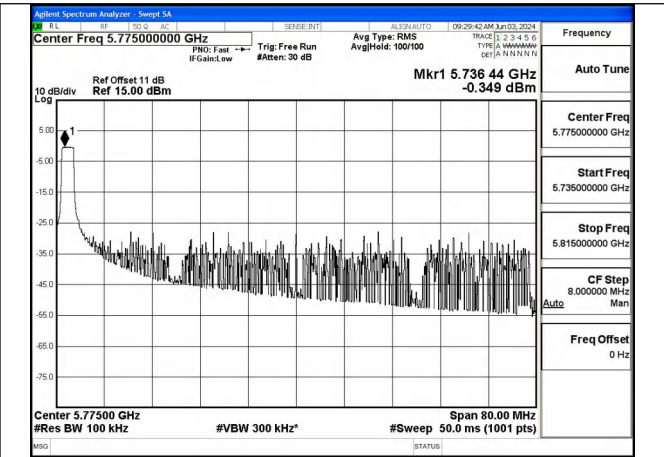

Test Mode: 802.11ac VHT80

Mode:802.11ac VHT80 Frequency:5775MHz
Ant:Chain0

Mode:802.11ac VHT80 Frequency:5775MHz
Ant:Chain1

Test Mode: 802.11ax HE80

Mode:802.11ax HE80 Tone:26T Frequency:5775MHz
Ant:Chain0

Mode:802.11ax HE80 Tone:26T Frequency:5775MHz
Ant:Chain1

Mode:802.11ax HE80 Tone:52T Frequency:5775MHz
Ant:Chain0

Mode:802.11ax HE80 Tone:52T Frequency:5775MHz
Ant:Chain1

Mode:802.11ax HE80 Tone:106T Frequency:5775MHz
Ant:Chain0