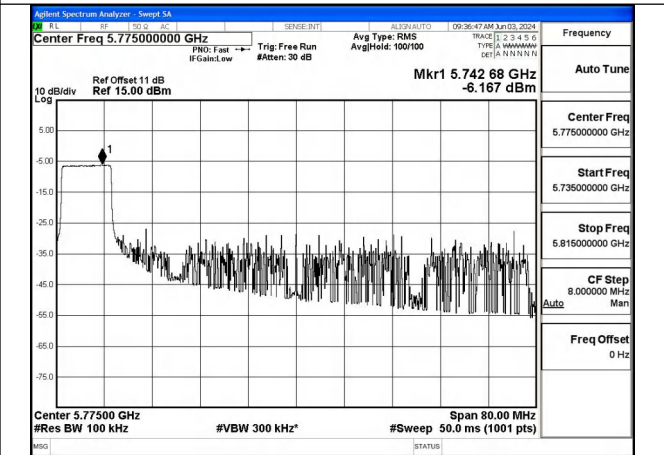

Test Mode: 802.11ac VHT80

Mode:802.11ac VHT80 Frequency:5775MHz
Ant:Chain0

Mode:802.11ac VHT80 Frequency:5775MHz
Ant:Chain1

Test Mode: 802.11ax HE80

Mode:802.11ax HE80 Tone:26T Frequency:5775MHz
Ant:Chain0

Mode:802.11ax HE80 Tone:26T Frequency:5775MHz
Ant:Chain1

Mode:802.11ax HE80 Tone:52T Frequency:5775MHz
Ant:Chain0

Mode:802.11ax HE80 Tone:52T Frequency:5775MHz
Ant:Chain1

Mode:802.11ax HE80 Tone:106T Frequency:5775MHz
Ant:Chain0