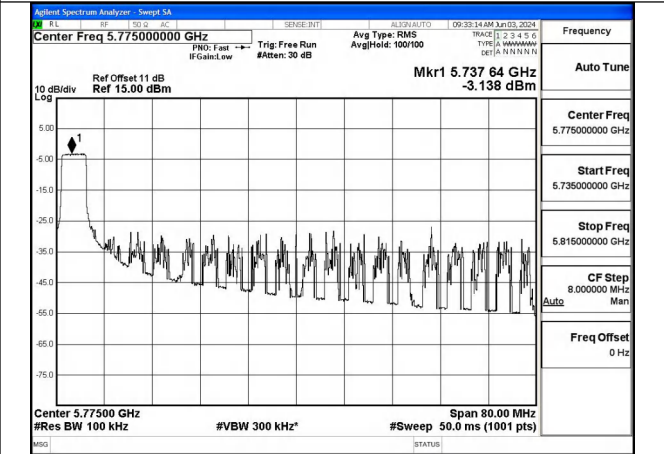

Mode:802.11ax HE80 Tone:26T Frequency:5775MHz
Ant:Chain1