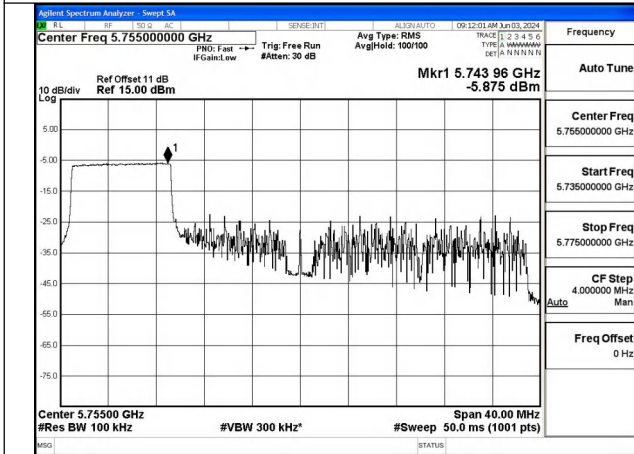

Mode:802.11ax HE40 Tone:52T Frequency:5755MHz
Ant:Chain1

Mode:802.11ax HE40 Tone:52T Frequency:5795MHz
Ant:Chain1

Mode:802.11ax HE40 Tone:106T Frequency:5755MHz
Ant:Chain0

Mode:802.11ax HE40 Tone:106T Frequency:5795MHz
Ant:Chain0

Mode:802.11ax HE40 Tone:106T Frequency:5755MHz
Ant:Chain1

Mode:802.11ax HE40 Tone:106T Frequency:5795MHz
Ant:Chain1

Mode:802.11ax HE40 Tone:242T Frequency:5755MHz
Ant:Chain0

Mode:802.11ax HE40 Tone:242T Frequency:5795MHz
Ant:Chain0