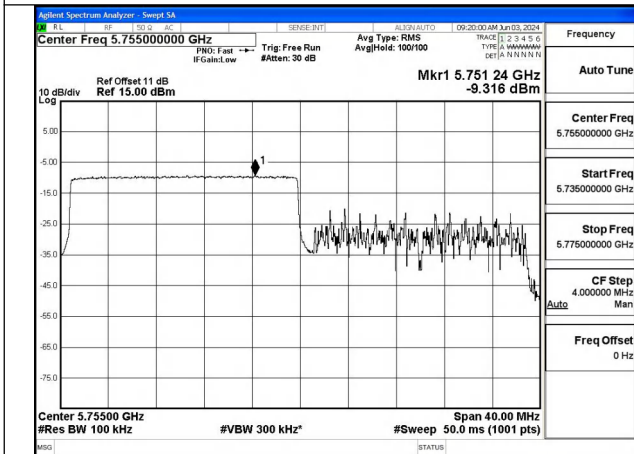

Mode:802.11ax HE40 Tone:106T Frequency:5755MHz
Ant:Chain1

Mode:802.11ax HE40 Tone:106T Frequency:5795MHz
Ant:Chain1

Mode:802.11ax HE40 Tone:242T Frequency:5755MHz
Ant:Chain0

Mode:802.11ax HE40 Tone:242T Frequency:5795MHz
Ant:Chain0

Mode:802.11ax HE40 Tone:242T Frequency:5755MHz
Ant:Chain1

Mode:802.11ax HE40 Tone:242T Frequency:5795MHz
Ant:Chain1

Mode:802.11ax HE40 Tone:484T Frequency:5755MHz
Ant:Chain0

Mode:802.11ax HE40 Tone:484T Frequency:5795MHz
Ant:Chain0