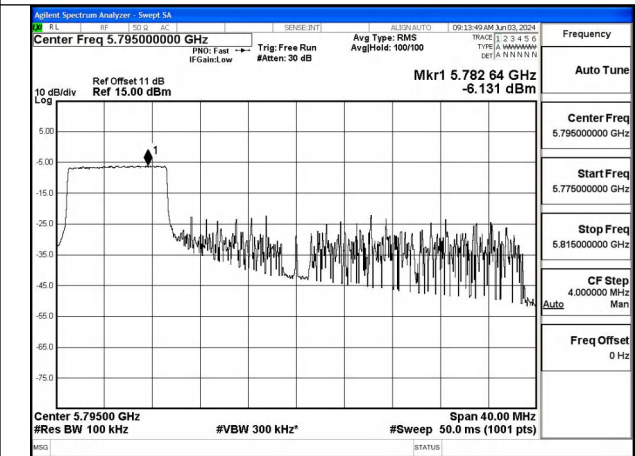

Mode:802.11ax HE40 Tone:52T Frequency:5755MHz
Ant:Chain1

Mode:802.11ax HE40 Tone:52T Frequency:5795MHz
Ant:Chain1

Mode:802.11ax HE40 Tone:106T Frequency:5755MHz
Ant:Chain0

Mode:802.11ax HE40 Tone:106T Frequency:5795MHz
Ant:Chain0

Mode:802.11ax HE40 Tone:106T Frequency:5755MHz
Ant:Chain1

Mode:802.11ax HE40 Tone:106T Frequency:5795MHz
Ant:Chain1

Mode:802.11ax HE40 Tone:242T Frequency:5755MHz
Ant:Chain0

Mode:802.11ax HE40 Tone:242T Frequency:5795MHz
Ant:Chain0