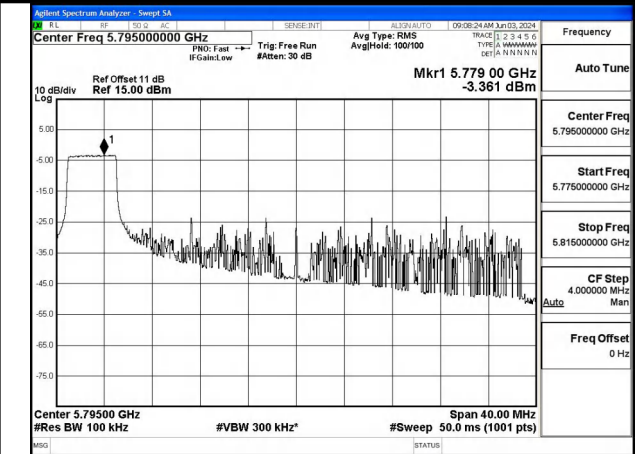

Mode:802.11ax HE40 Tone:52T Frequency:5755MHz
Ant:Chain1

Mode:802.11ax HE40 Tone:52T Frequency:5795MHz
Ant:Chain1

Mode:802.11ax HE40 Tone:106T Frequency:5755MHz
Ant:Chain0

Mode:802.11ax HE40 Tone:106T Frequency:5795MHz
Ant:Chain0

Mode:802.11ax HE40 Tone:106T Frequency:5755MHz
Ant:Chain1

Mode:802.11ax HE40 Tone:106T Frequency:5795MHz
Ant:Chain1

Mode:802.11ax HE40 Tone:242T Frequency:5755MHz
Ant:Chain0

Mode:802.11ax HE40 Tone:242T Frequency:5795MHz
Ant:Chain0