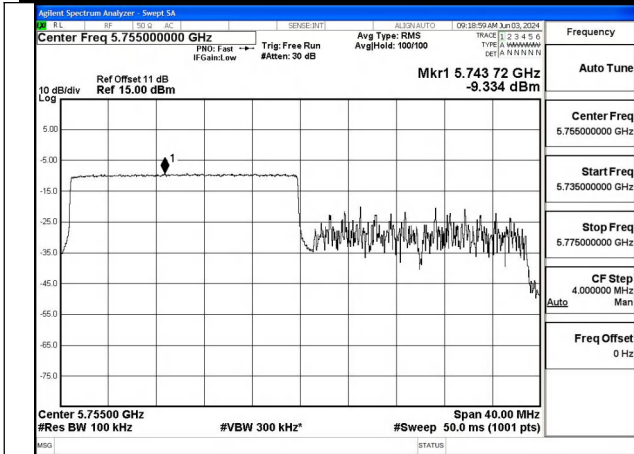

Mode:802.11ax HE40 Tone:52T Frequency:5755MHz
Ant:Chain1

Mode:802.11ax HE40 Tone:52T Frequency:5795MHz
Ant:Chain1

Mode:802.11ax HE40 Tone:106T Frequency:5755MHz
Ant:Chain0

Mode:802.11ax HE40 Tone:106T Frequency:5795MHz
Ant:Chain0

Mode:802.11ax HE40 Tone:106T Frequency:5755MHz
Ant:Chain1

Mode:802.11ax HE40 Tone:106T Frequency:5795MHz
Ant:Chain1

Mode:802.11ax HE40 Tone:242T Frequency:5755MHz
Ant:Chain0

Mode:802.11ax HE40 Tone:242T Frequency:5795MHz
Ant:Chain0