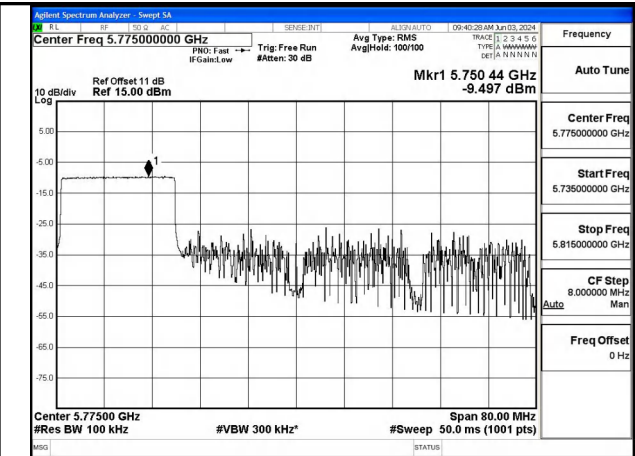

Mode:802.11ax HE80 Tone:26T Frequency:5775MHz
Ant:Chain1

Mode:802.11ax HE80 Tone:52T Frequency:5775MHz
Ant:Chain0

Mode:802.11ax HE80 Tone:52T Frequency:5775MHz
Ant:Chain1

Mode:802.11ax HE80 Tone:106T Frequency:5775MHz
Ant:Chain0

Mode:802.11ax HE80 Tone:106T Frequency:5775MHz
Ant:Chain1

Mode:802.11ax HE80 Tone:242T Frequency:5775MHz
 Ant:Chain0

Mode:802.11ax HE80 Tone:242T Frequency:5775MHz
 Ant:Chain1

Mode:802.11ax HE80 Tone:484T Frequency:5775MHz
 Ant:Chain0