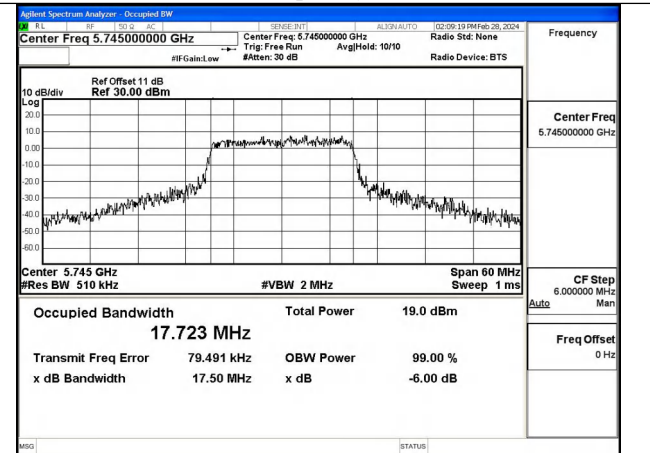

Test Mode: 802.11n HT20

Mode:802.11n HT20 Frequency:5745MHz Ant:Chain0

Mode:802.11n HT20 Frequency:5785MHz Ant:Chain0

Mode:802.11n HT20 Frequency:5825MHz Ant:Chain0

Mode:802.11n HT20 Frequency:5745MHz Ant:Chain1