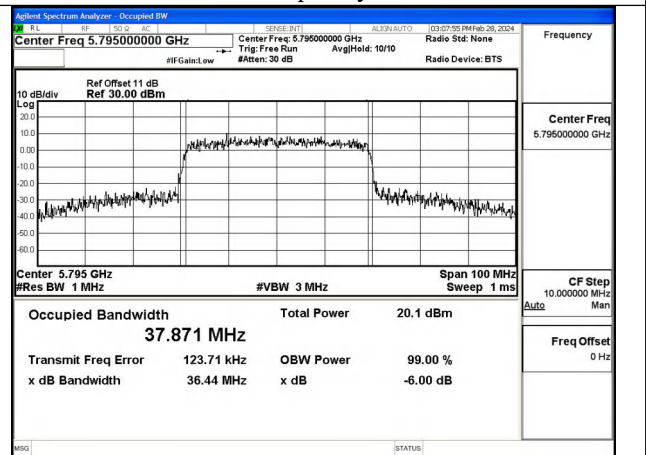

Mode:802.11ac VHT40 Frequency:5755MHz  
Ant:Chain1

Mode:802.11ac VHT40 Frequency:5795MHz  
Ant:Chain1

Test Mode: 802.11ax HE40

Mode:802.11ax HE40 Frequency:5755MHz Ant:Chain0

Mode:802.11ax HE40 Frequency:5795MHz Ant:Chain0