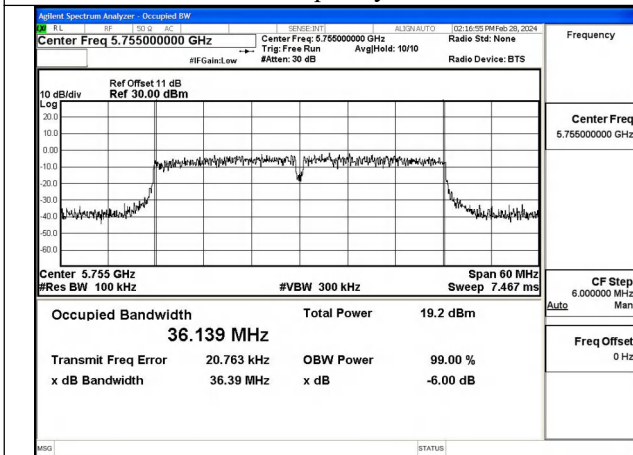

Mode:802.11n HT40 Frequency:5755MHz Ant:Chain0

Mode:802.11n HT40 Frequency:5795MHz Ant:Chain0

Mode:802.11n HT40 Frequency:5755MHz Ant:Chain1

Mode:802.11n HT40 Frequency:5795MHz Ant:Chain1