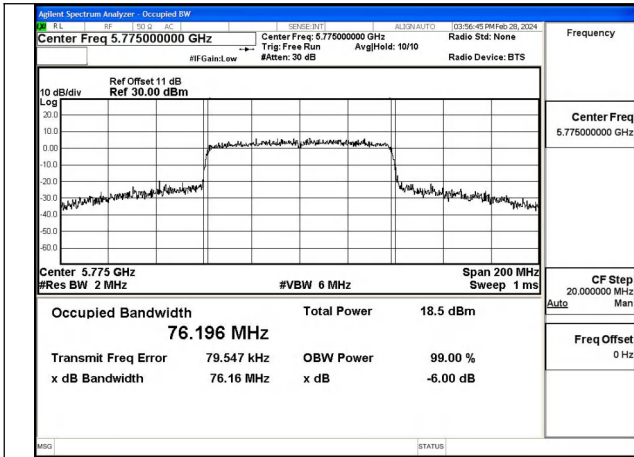

Test Mode: 802.11ac VHT80

Mode:802.11ac VHT80 Frequency:5775MHz
Ant:Chain0