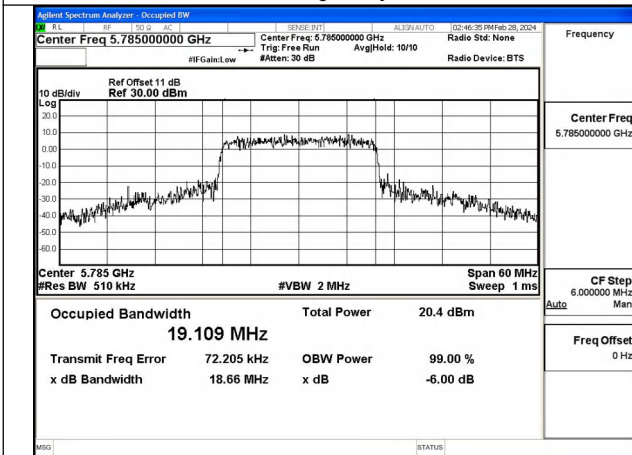

Test Mode: 802.11ax HE20

Mode:802.11ax HE20 Frequency:5745MHz Ant:Chain0

Mode:802.11ax HE20 Frequency:5785MHz Ant:Chain0

Mode:802.11ax HE20 Frequency:5825MHz Ant:Chain0

Mode:802.11ax HE20 Frequency:5745MHz Ant:Chain1