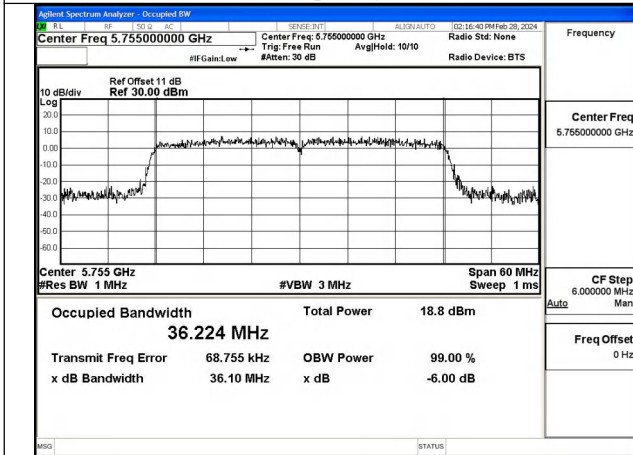

Mode:802.11ax HE20 Frequency:5785MHz Ant:Chain1

Mode:802.11ax HE20 Frequency:5825MHz Ant:Chain1

Test Mode: 802.11n HT40

Mode:802.11n HT40 Frequency:5755MHz Ant:Chain0

Mode:802.11n HT40 Frequency:5795MHz Ant:Chain0