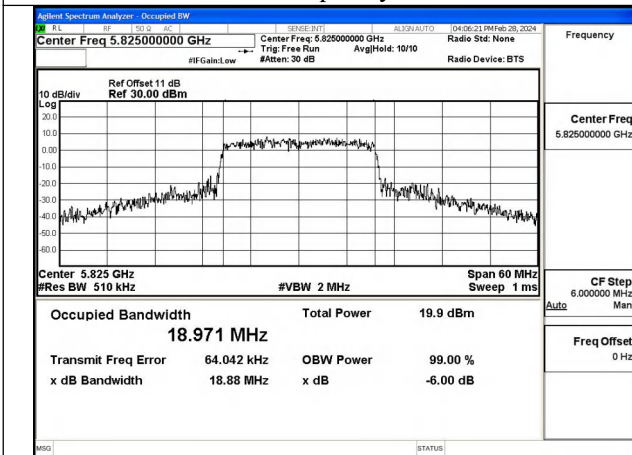

Mode:802.11ax HE20 Frequency:5745MHz Ant:Chain0

Mode:802.11ax HE20 Frequency:5785MHz Ant:Chain0