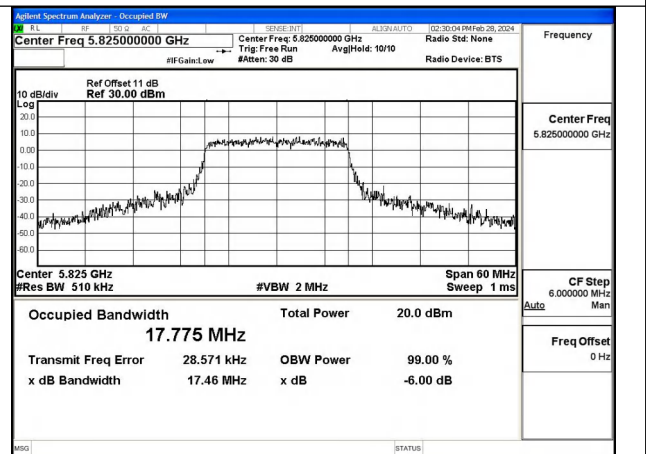

Mode:802.11ac VHT20 Frequency:5825MHz
Ant:Chain1