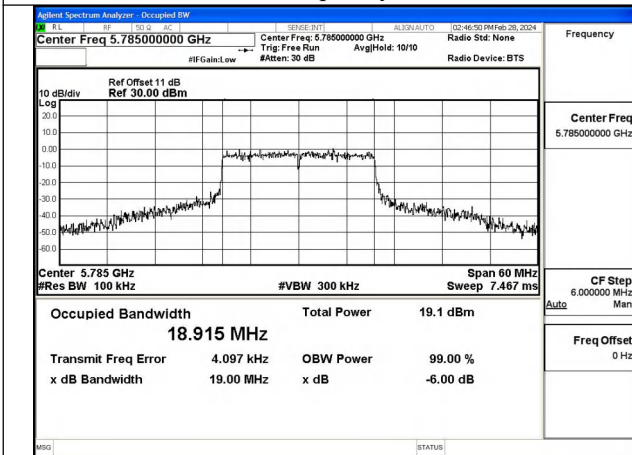

Mode:802.11ax HE20 Frequency:5825MHz Ant:Chain0

Mode:802.11ax HE20 Frequency:5745MHz Ant:Chain1

Mode:802.11ax HE20 Frequency:5785MHz Ant:Chain1

Mode:802.11ax HE20 Frequency:5825MHz Ant:Chain1