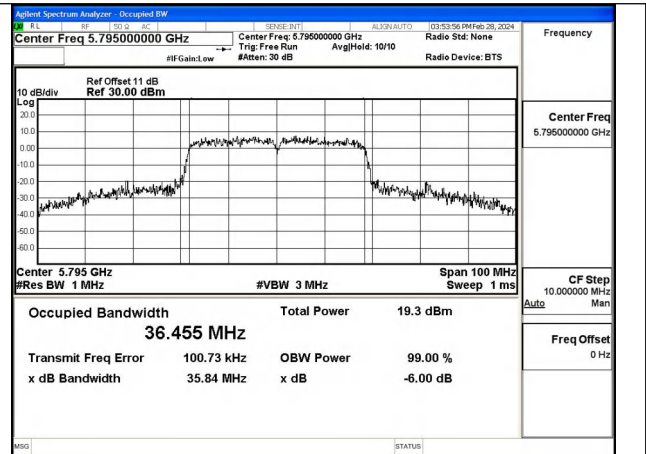

Mode:802.11ac VHT40 Frequency:5795MHz
Ant:Chain0