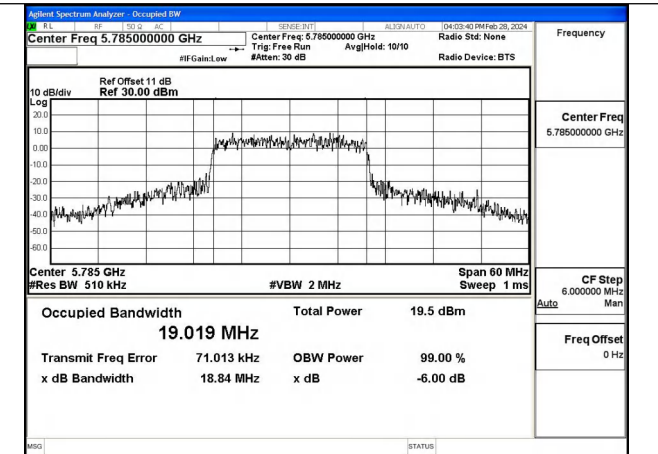

Test Mode: 802.11ax HE20