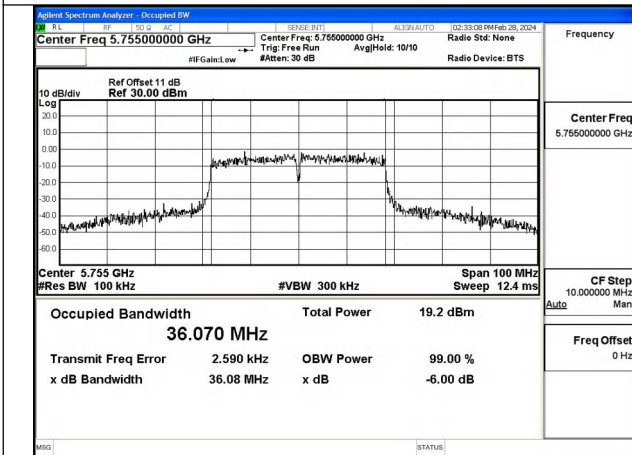

Mode:802.11ac VHT40 Frequency:5755MHz
Ant:Chain1