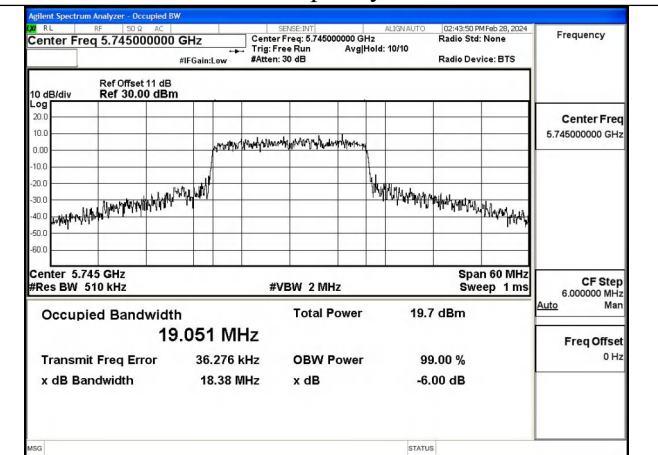

Mode:802.11ax HE20 Frequency:5745MHz Ant:Chain0

Mode:802.11ax HE20 Frequency:5785MHz Ant:Chain0