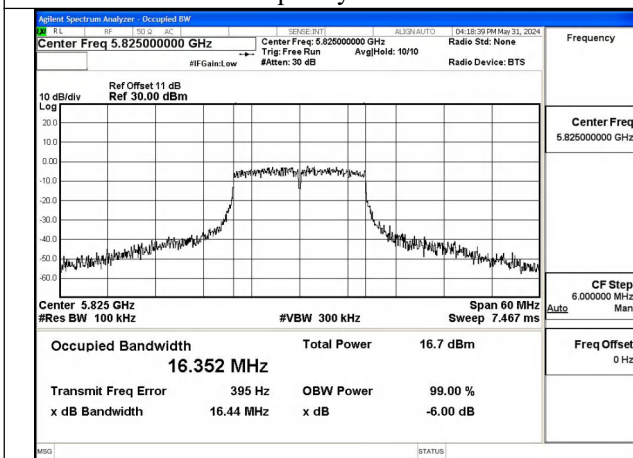

Test Mode: 802.11ax HE80

Test Mode: 802.11a

Mode:802.11a Frequency:5745MHz Ant:Chain0

Mode:802.11a Frequency:5785MHz Ant:Chain0

Mode:802.11a Frequency:5825MHz Ant:Chain0

Mode:802.11a Frequency:5745MHz Ant:Chain1