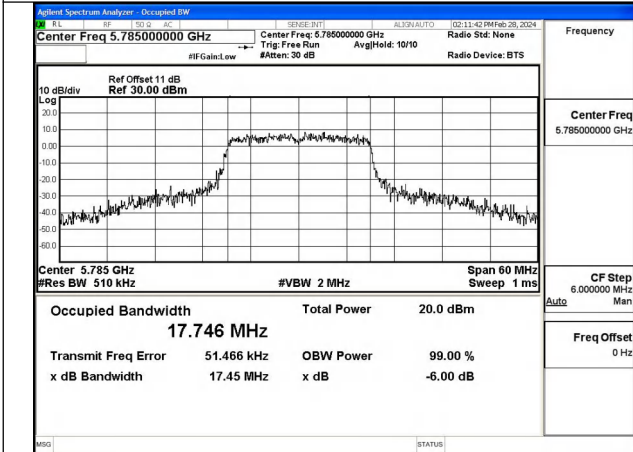

Test Mode: 802.11n HT20

Mode:802.11n HT20 Frequency:5745MHz Ant:Chain0

Mode:802.11n HT20 Frequency:5785MHz Ant:Chain0

Mode:802.11n HT20 Frequency:5825MHz Ant:Chain0

Mode:802.11n HT20 Frequency:5745MHz Ant:Chain1