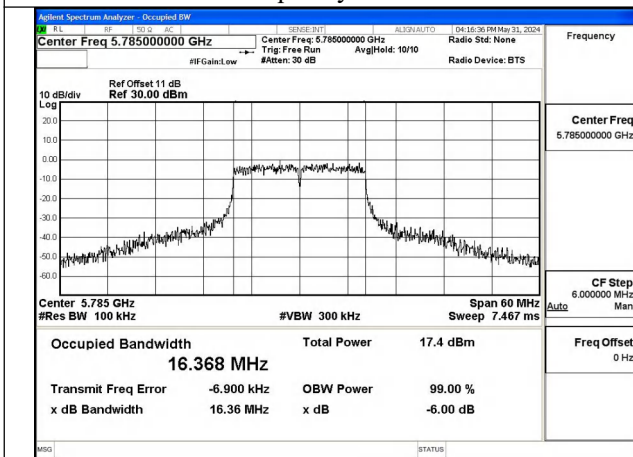

Test Mode: 802.11ax HE80

Test Mode: 802.11a

Mode:802.11a Frequency:5745MHz Ant:Chain0

Mode:802.11a Frequency:5785MHz Ant:Chain0

Mode:802.11a Frequency:5825MHz Ant:Chain0

Mode:802.11a Frequency:5745MHz Ant:Chain1