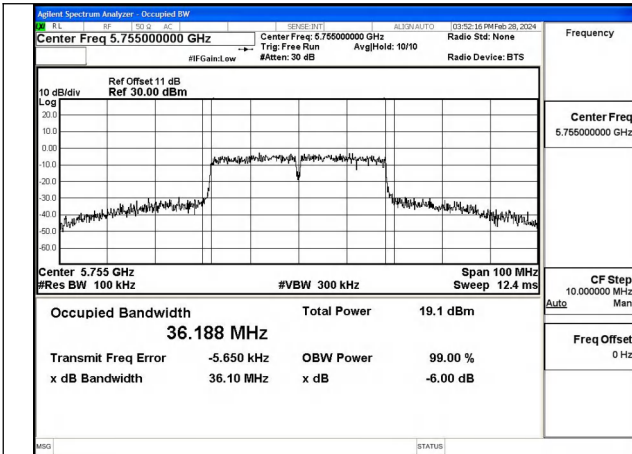

Test Mode: 802.11ac VHT40

Mode:802.11ac VHT40 Frequency:5755MHz
Ant:Chain0