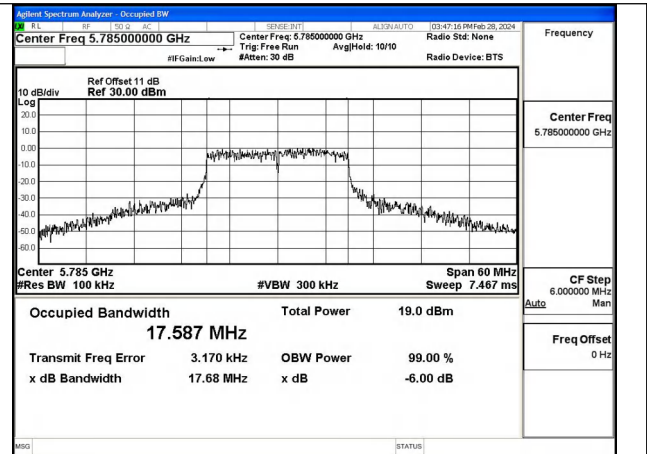

Test Mode: 802.11ac VHT20

Mode:802.11ac VHT20 Frequency:5785MHz
Ant:Chain0