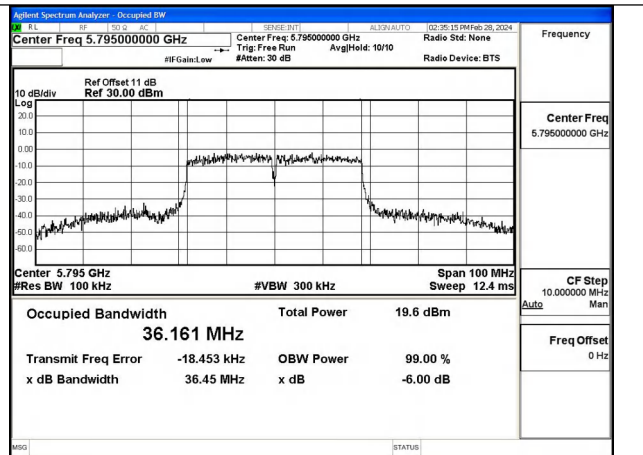

Mode:802.11ac VHT40 Frequency:5795MHz
Ant:Chain1