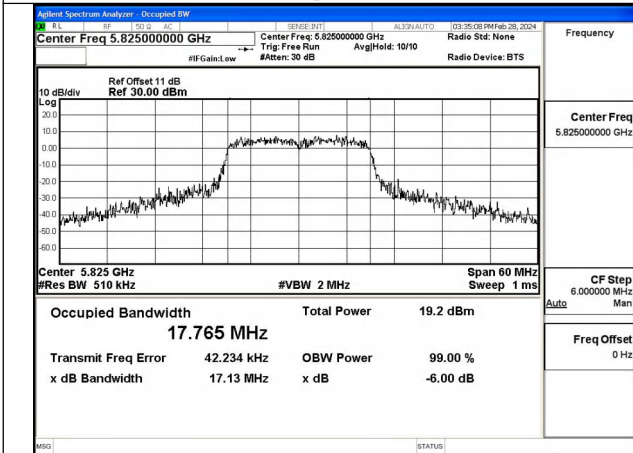

Test Mode: 802.11n HT20

Mode:802.11n HT20 Frequency:5745MHz Ant:Chain0

Mode:802.11n HT20 Frequency:5785MHz Ant:Chain0

Mode:802.11n HT20 Frequency:5825MHz Ant:Chain0

Mode:802.11n HT20 Frequency:5745MHz Ant:Chain1