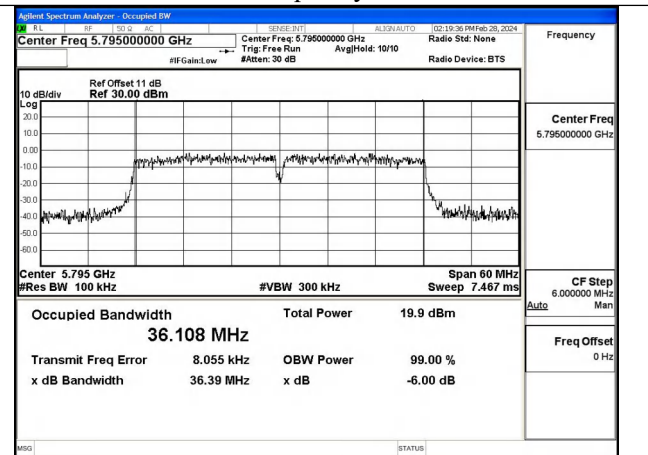

Mode:802.11n HT40 Frequency:5755MHz Ant:Chain0

Mode:802.11n HT40 Frequency:5795MHz Ant:Chain0

Mode:802.11n HT40 Frequency:5755MHz Ant:Chain1

Mode:802.11n HT40 Frequency:5795MHz Ant:Chain1