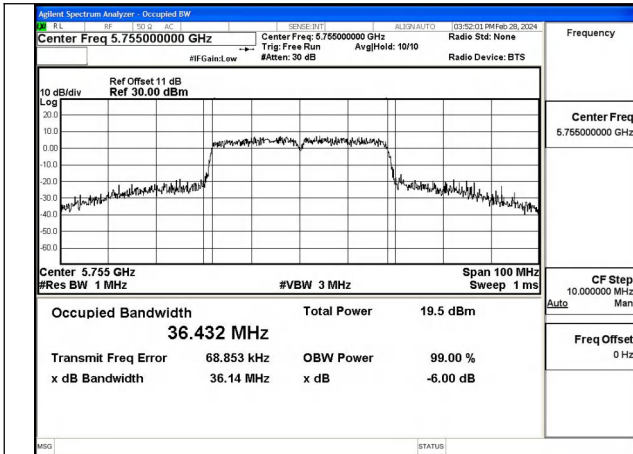

Test Mode: 802.11ac VHT40

Mode:802.11ac VHT40 Frequency:5755MHz
Ant:Chain0