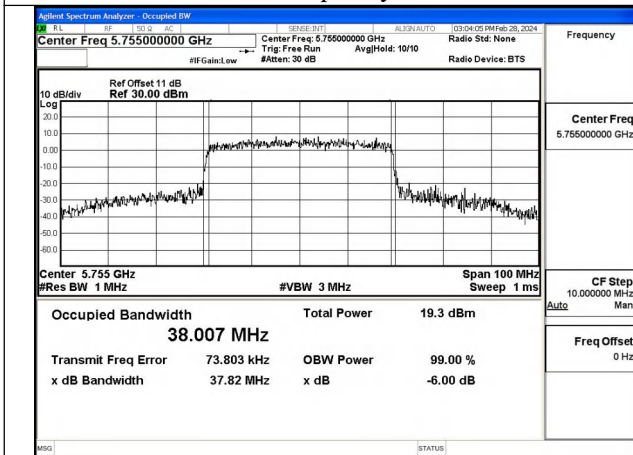

Mode:802.11ac VHT40 Frequency:5755MHz  
Ant:Chain1

Mode:802.11ac VHT40 Frequency:5795MHz  
Ant:Chain1

Test Mode: 802.11ax HE40

Mode:802.11ax HE40 Frequency:5755MHz Ant:Chain0

Mode:802.11ax HE40 Frequency:5795MHz Ant:Chain0