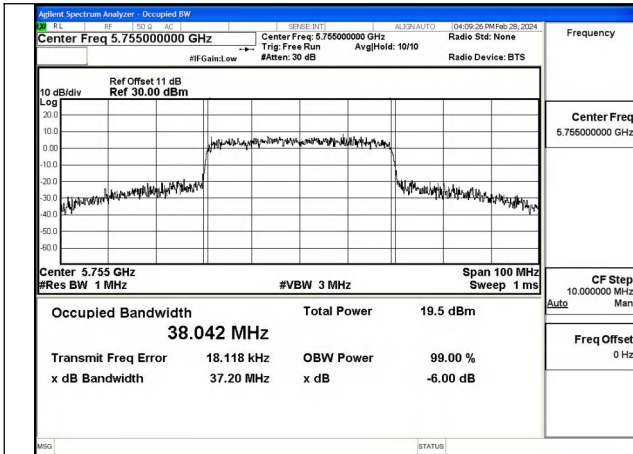

Test Mode: 802.11ax HE40