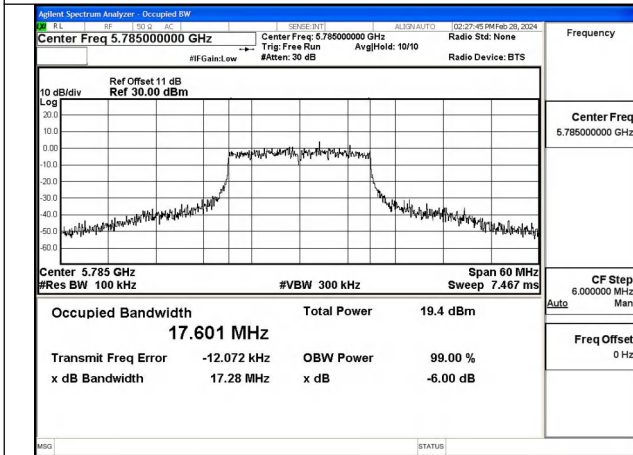

Mode:802.11ac VHT20 Frequency:5785MHz
Ant:Chain1