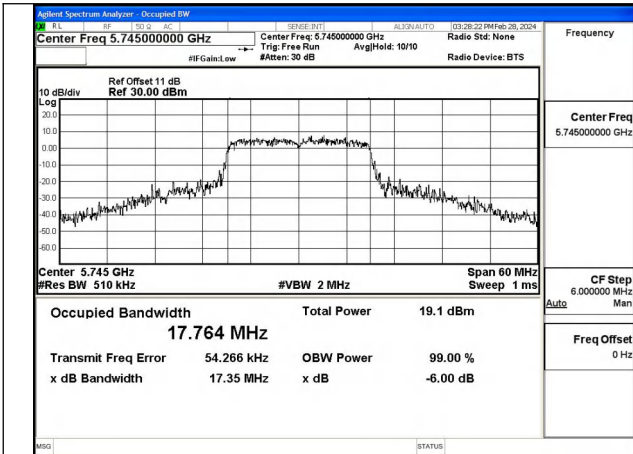

Test Mode: 802.11n HT20

Mode:802.11n HT20 Frequency:5745MHz Ant:Chain0

Mode:802.11n HT20 Frequency:5785MHz Ant:Chain0

Mode:802.11n HT20 Frequency:5825MHz Ant:Chain0

Mode:802.11n HT20 Frequency:5745MHz Ant:Chain1