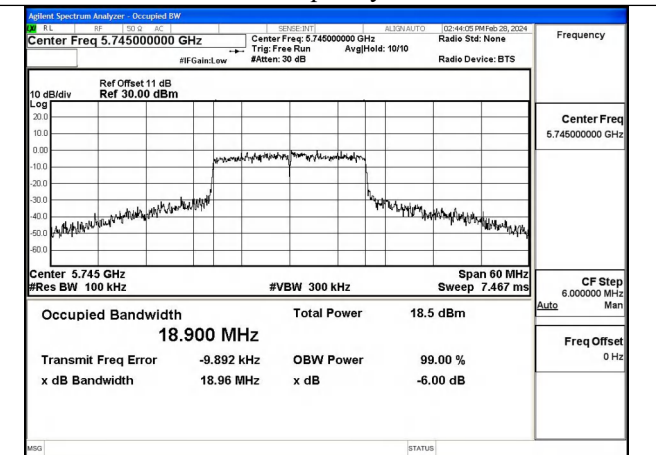

Mode:802.11ax HE20 Frequency:5745MHz Ant:Chain0

Mode:802.11ax HE20 Frequency:5785MHz Ant:Chain0