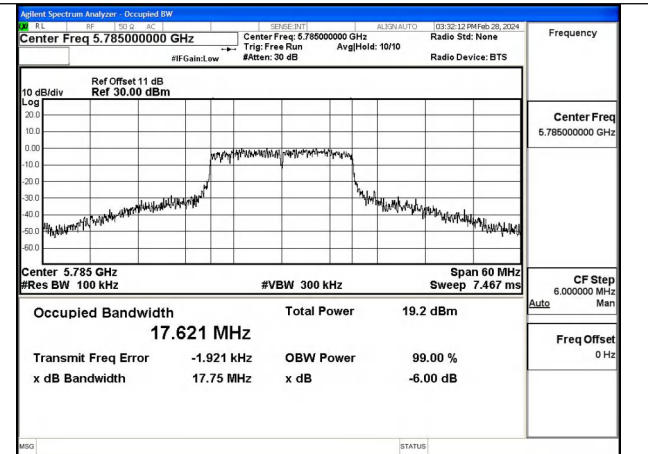

Test Mode: 802.11n HT20