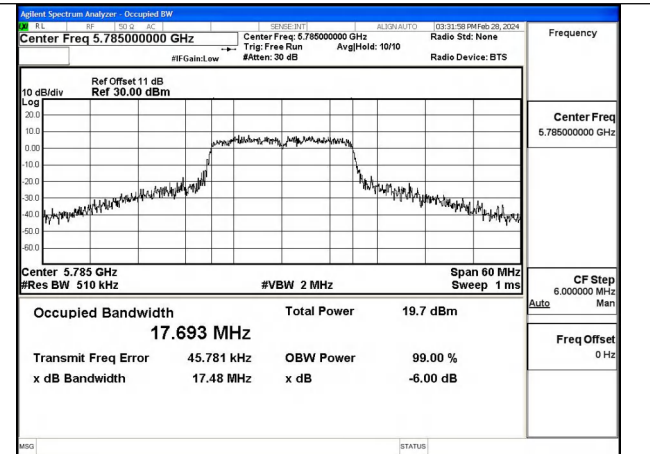

Test Mode: 802.11n HT20

Mode:802.11n HT20 Frequency:5745MHz Ant:Chain0

Mode:802.11n HT20 Frequency:5785MHz Ant:Chain0

Mode:802.11n HT20 Frequency:5825MHz Ant:Chain0

Mode:802.11n HT20 Frequency:5745MHz Ant:Chain1