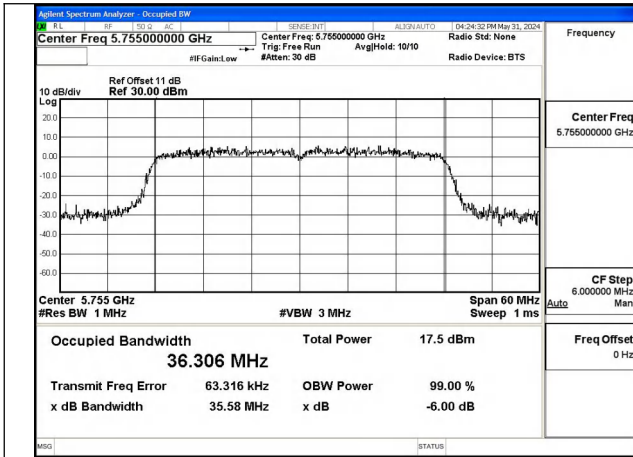

Test Mode: 802.11n HT40