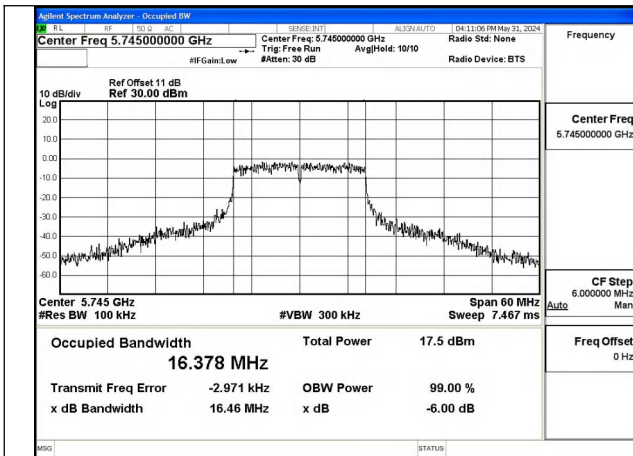

Mode:802.11ax HE40 Frequency:5755MHz Ant:Chain1

Mode:802.11ax HE40 Frequency:5795MHz Ant:Chain1

Test Mode: 802.11ac VHT80

Mode:802.11ac VHT80 Frequency:5775MHz  
Ant:Chain0

Mode:802.11ac VHT80 Frequency:5775MHz  
Ant:Chain1

Test Mode: 802.11ax HE80

Test Mode: 802.11a

Mode:802.11a Frequency:5745MHz Ant:Chain0

Mode:802.11a Frequency:5785MHz Ant:Chain0

Mode:802.11a Frequency:5825MHz Ant:Chain0

Mode:802.11a Frequency:5745MHz Ant:Chain1