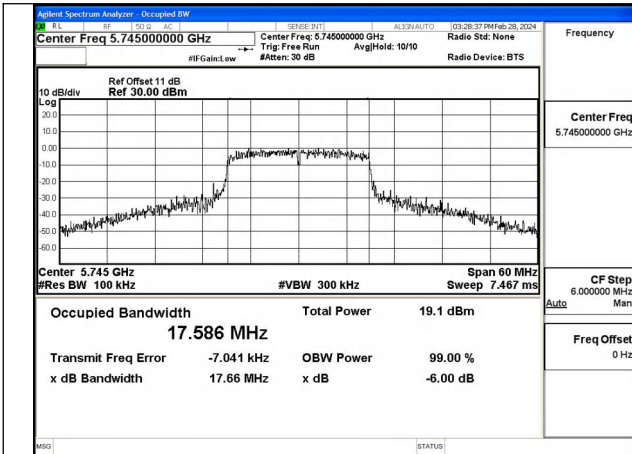

Test Mode: 802.11n HT20