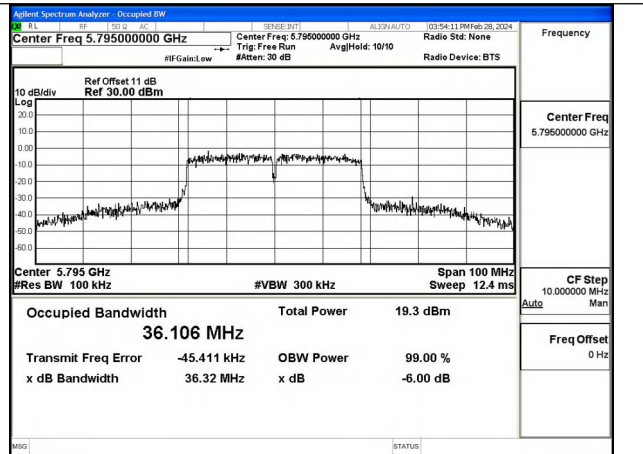

Mode:802.11n HT40 Frequency:5795MHz Ant:Chain0

Mode:802.11n HT40 Frequency:5755MHz Ant:Chain1

Mode:802.11n HT40 Frequency:5795MHz Ant:Chain1

Test Mode: 802.11ac VHT40

Mode:802.11ac VHT40 Frequency:5755MHz  
Ant:Chain0