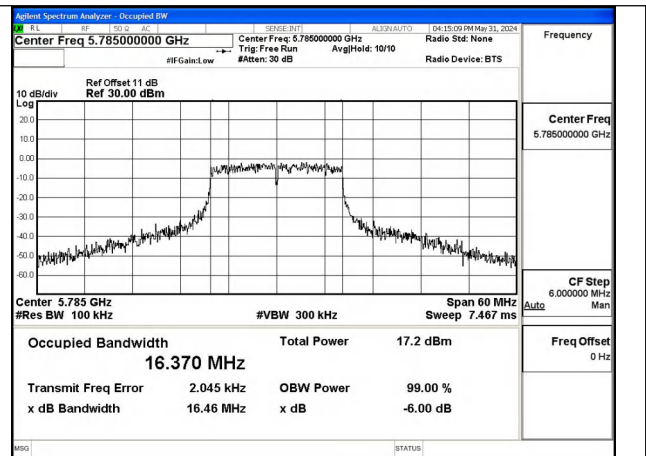

Test Mode: 802.11ax HE80

Test Mode: 802.11a

Mode:802.11a Frequency:5745MHz Ant:Chain0

Mode:802.11a Frequency:5785MHz Ant:Chain0

Mode:802.11a Frequency:5825MHz Ant:Chain0

Mode:802.11a Frequency:5745MHz Ant:Chain1