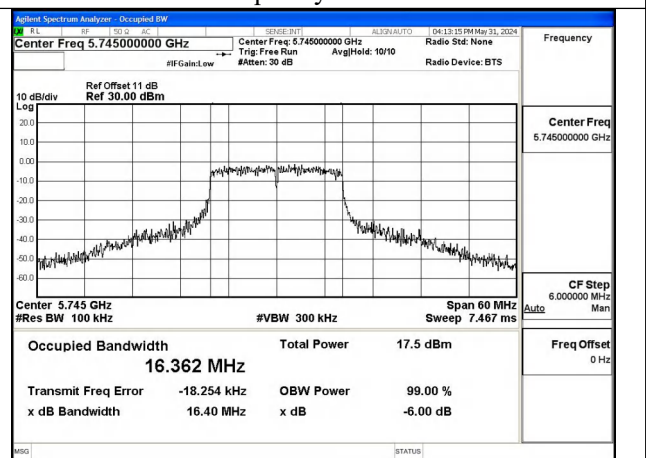

Test Mode: 802.11ax HE80

Test Mode: 802.11a

Mode:802.11a Frequency:5745MHz Ant:Chain0

Mode:802.11a Frequency:5785MHz Ant:Chain0

Mode:802.11a Frequency:5825MHz Ant:Chain0

Mode:802.11a Frequency:5745MHz Ant:Chain1