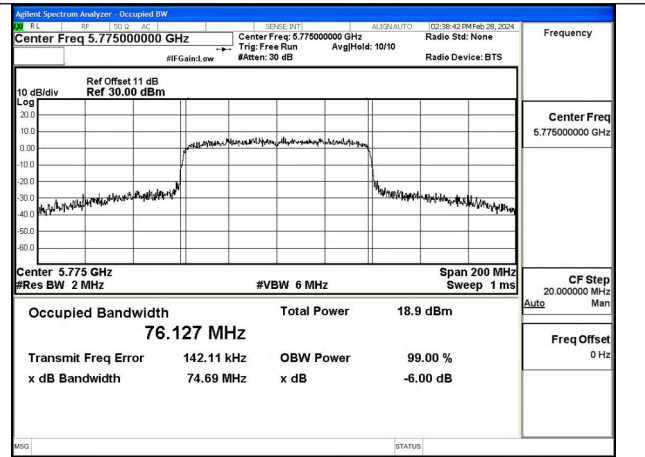

Mode:802.11ac VHT80 Frequency:5775MHz
Ant:Chain1