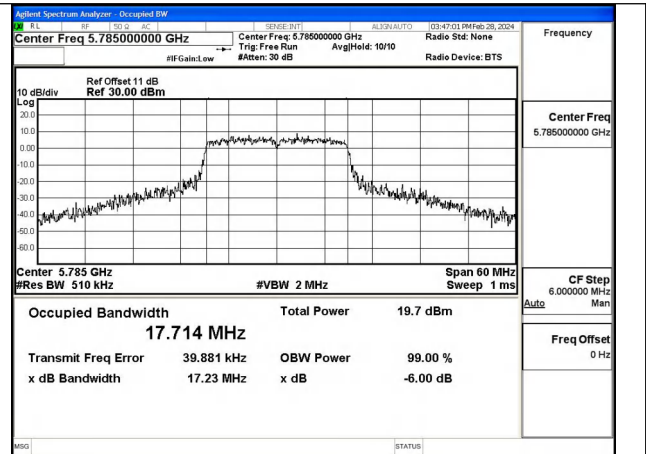

Mode:802.11ac VHT20 Frequency:5785MHz
Ant:Chain0