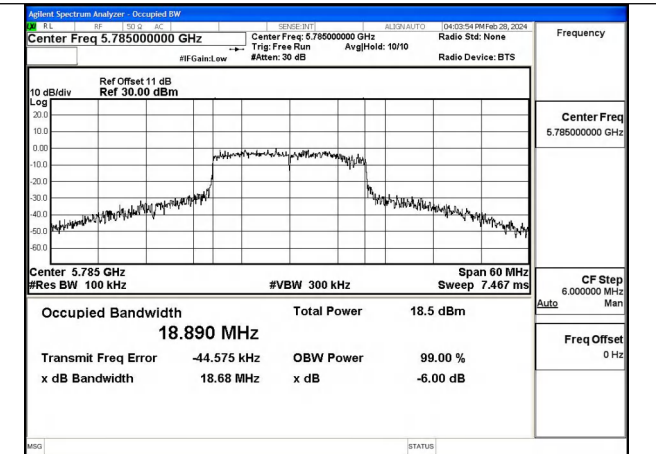

Test Mode: 802.11ax HE20