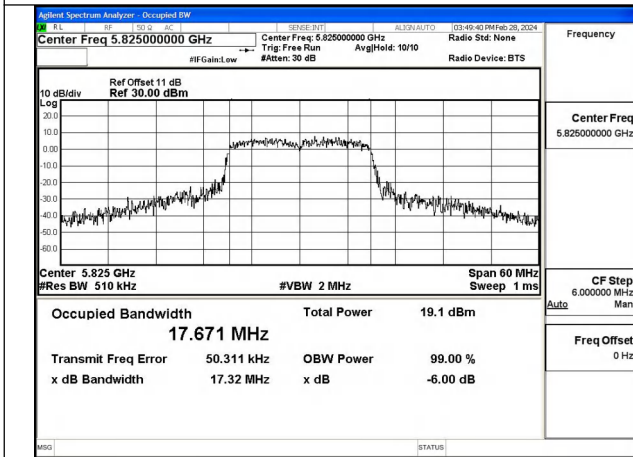

Mode:802.11n HT20 Frequency:5785MHz Ant:Chain1

Mode:802.11n HT20 Frequency:5825MHz Ant:Chain1

Test Mode: 802.11ac VHT20

Mode:802.11ac VHT20 Frequency:5745MHz  
Ant:Chain0

Mode:802.11ac VHT20 Frequency:5785MHz  
Ant:Chain0