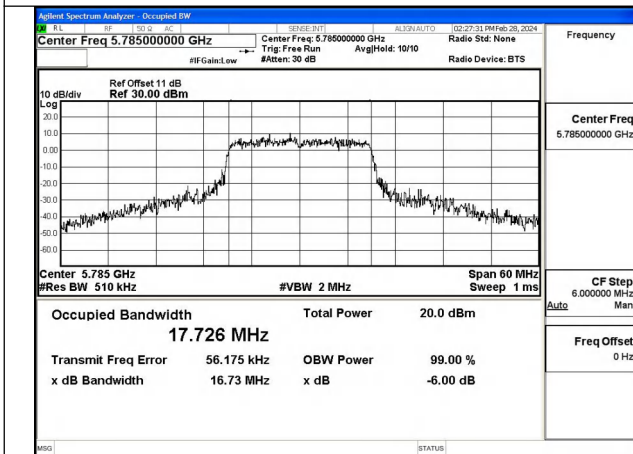

Mode:802.11n HT20 Frequency:5785MHz Ant:Chain1

Mode:802.11n HT20 Frequency:5825MHz Ant:Chain1

Test Mode: 802.11ac VHT20

Mode:802.11ac VHT20 Frequency:5745MHz  
Ant:Chain0

Mode:802.11ac VHT20 Frequency:5785MHz  
Ant:Chain0

Mode:802.11ac VHT20 Frequency:5825MHz  
Ant:Chain0

Mode:802.11ac VHT20 Frequency:5745MHz  
Ant:Chain1

Mode:802.11ac VHT20 Frequency:5785MHz  
Ant:Chain1

Mode:802.11ac VHT20 Frequency:5825MHz  
Ant:Chain1