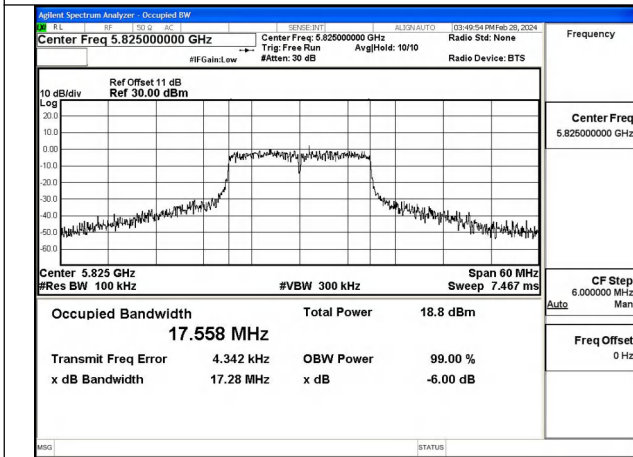

Mode:802.11ac VHT20 Frequency:5825MHz
Ant:Chain0