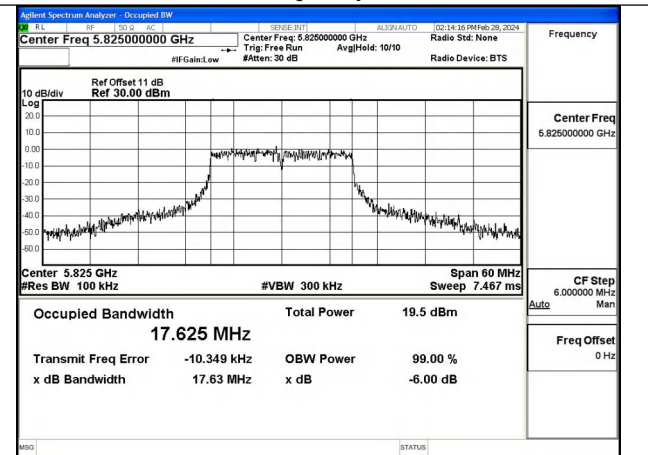

Mode:802.11n HT20 Frequency:5825MHz Ant:Chain0

Mode:802.11n HT20 Frequency:5745MHz Ant:Chain1

Mode:802.11n HT20 Frequency:5785MHz Ant:Chain1

Mode:802.11n HT20 Frequency:5825MHz Ant:Chain1