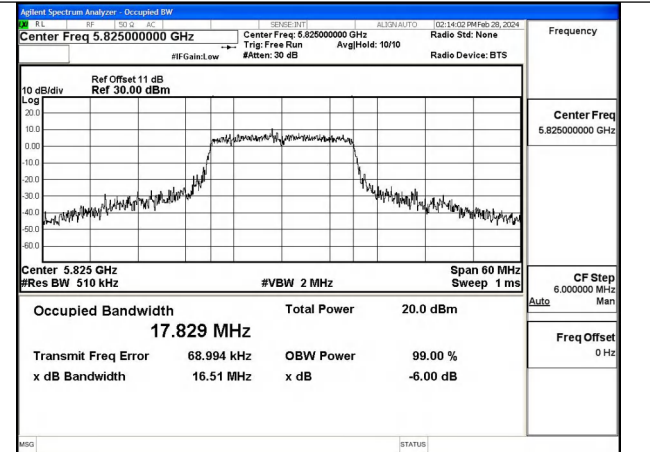

Test Mode: 802.11n HT20

Mode:802.11n HT20 Frequency:5745MHz Ant:Chain0

Mode:802.11n HT20 Frequency:5785MHz Ant:Chain0

Mode:802.11n HT20 Frequency:5825MHz Ant:Chain0

Mode:802.11n HT20 Frequency:5745MHz Ant:Chain1