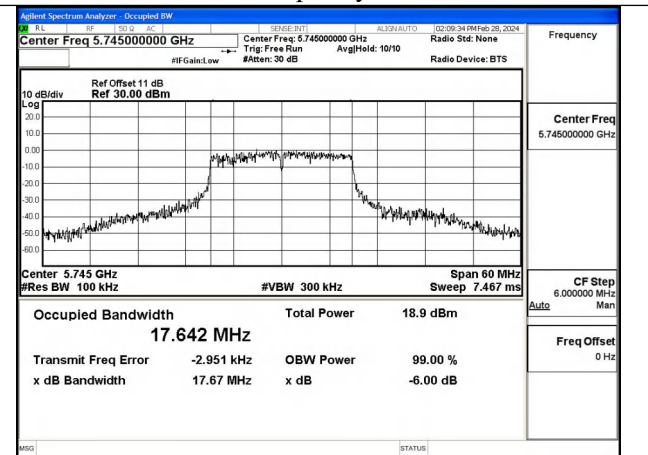

Mode:802.11a Frequency:5785MHz Ant:Chain1

Mode:802.11a Frequency:5825MHz Ant:Chain1

Test Mode: 802.11n HT20

Mode:802.11n HT20 Frequency:5745MHz Ant:Chain0

Mode:802.11n HT20 Frequency:5785MHz Ant:Chain0

Mode:802.11n HT20 Frequency:5825MHz Ant:Chain0