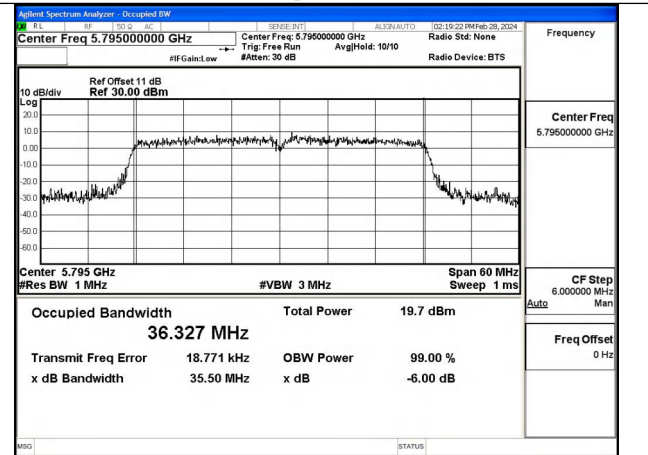

Mode:802.11ax HE20 Frequency:5785MHz Ant:Chain1

Mode:802.11ax HE20 Frequency:5825MHz Ant:Chain1

Test Mode: 802.11n HT40

Mode:802.11n HT40 Frequency:5755MHz Ant:Chain0

Mode:802.11n HT40 Frequency:5795MHz Ant:Chain0