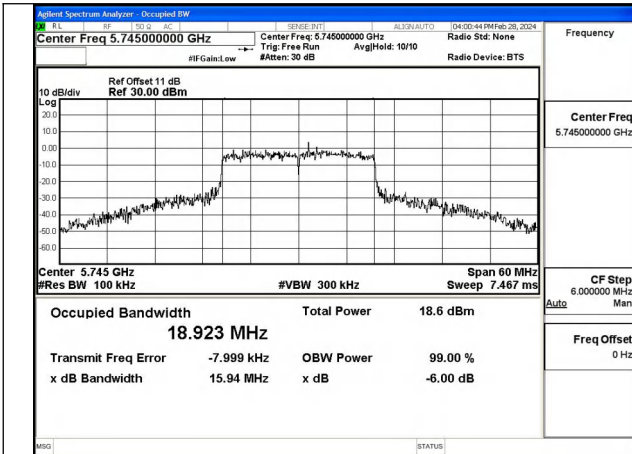

Test Mode: 802.11ax HE20