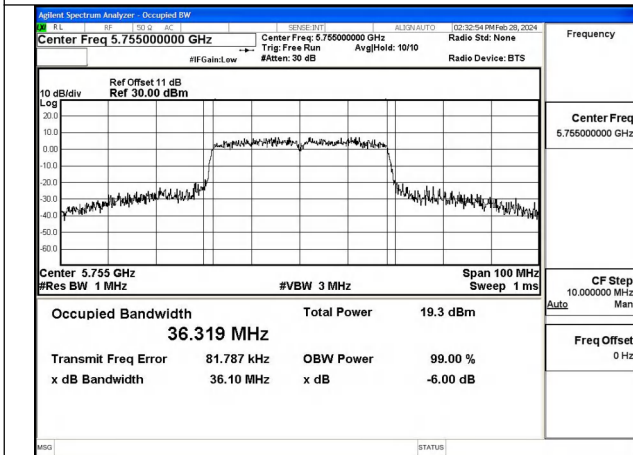

Mode:802.11n HT40 Frequency:5755MHz Ant:Chain1

Mode:802.11n HT40 Frequency:5795MHz Ant:Chain1

Test Mode: 802.11ac VHT40

Mode:802.11ac VHT40 Frequency:5755MHz  
Ant:Chain0

Mode:802.11ac VHT40 Frequency:5795MHz  
Ant:Chain0