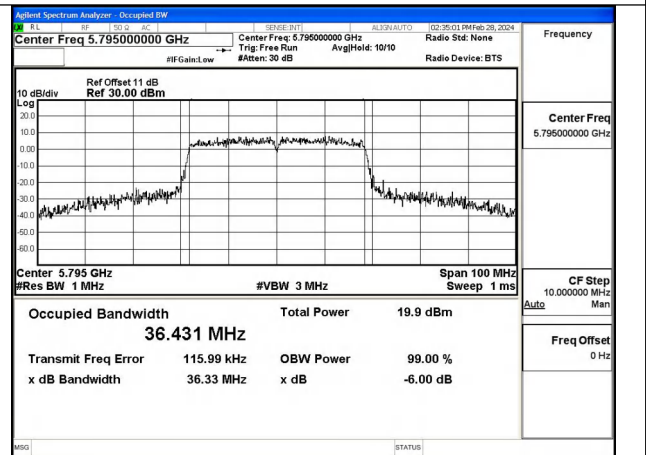

Mode:802.11ac VHT40 Frequency:5795MHz
Ant:Chain1