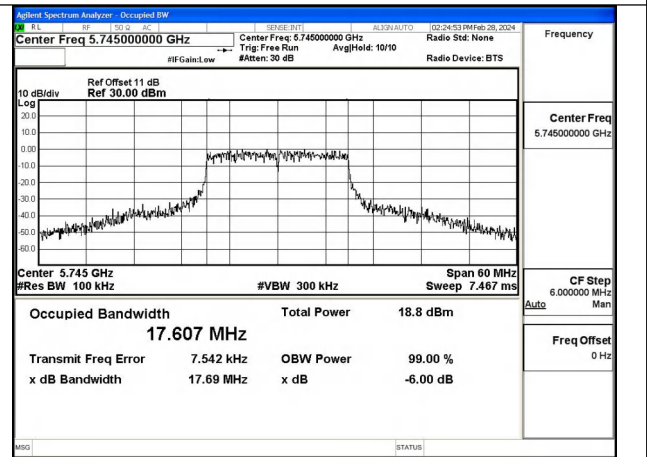

Mode:802.11ac VHT20 Frequency:5745MHz
Ant:Chain1