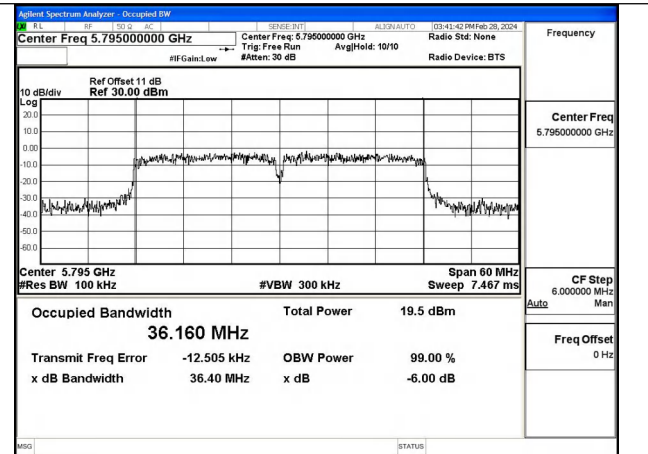

Test Mode: 802.11n HT40