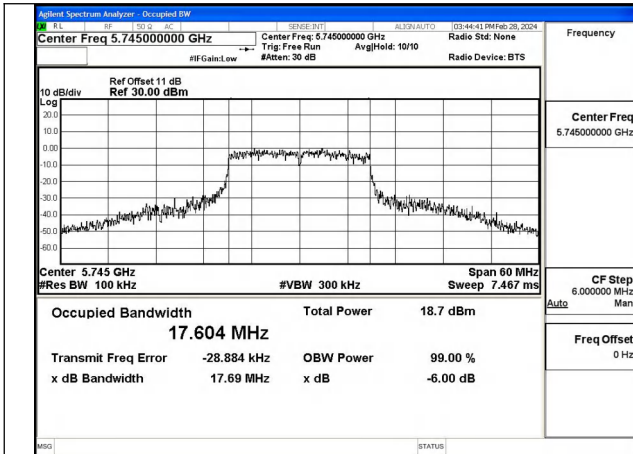

Test Mode: 802.11ac VHT20

Mode:802.11ac VHT20 Frequency:5745MHz
Ant:Chain0