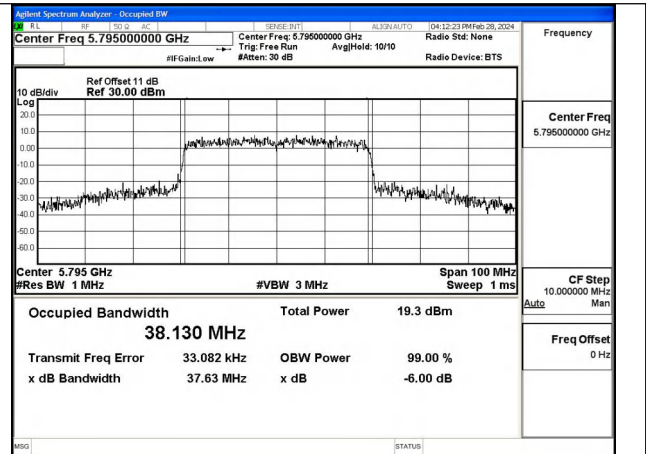

Test Mode: 802.11ax HE40