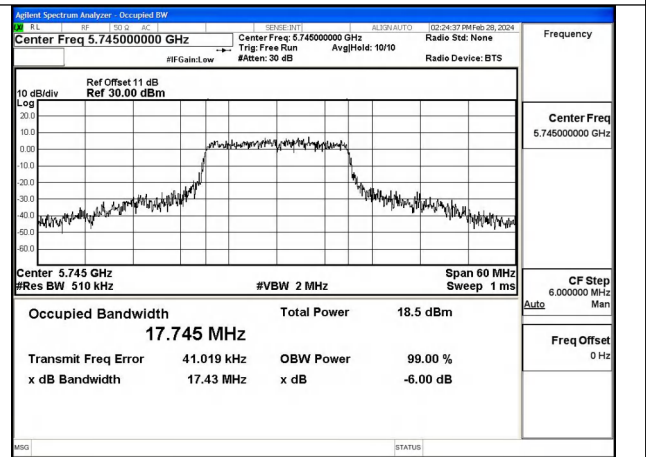

Mode:802.11n HT20 Frequency:5785MHz Ant:Chain1

Mode:802.11n HT20 Frequency:5825MHz Ant:Chain1

Test Mode: 802.11ac VHT20

Mode:802.11ac VHT20 Frequency:5745MHz  
Ant:Chain0

Mode:802.11ac VHT20 Frequency:5785MHz  
Ant:Chain0

Mode:802.11ac VHT20 Frequency:5825MHz  
Ant:Chain0

Mode:802.11ac VHT20 Frequency:5745MHz  
Ant:Chain1

Mode:802.11ac VHT20 Frequency:5785MHz  
Ant:Chain1

Mode:802.11ac VHT20 Frequency:5825MHz  
Ant:Chain1