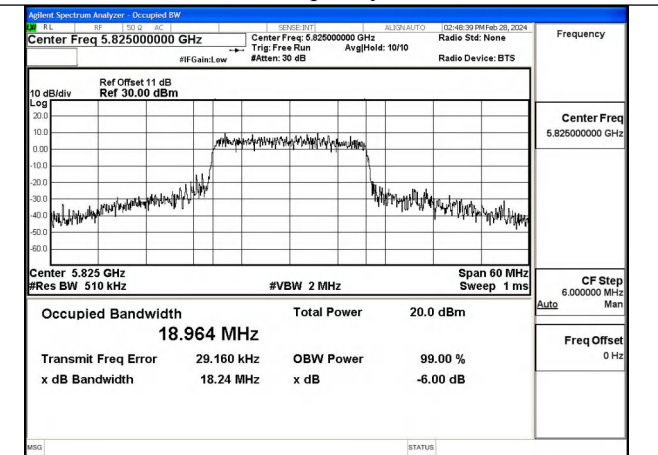

Test Mode: 802.11ax HE20

Mode:802.11ax HE20 Frequency:5745MHz Ant:Chain0

Mode:802.11ax HE20 Frequency:5785MHz Ant:Chain0

Mode:802.11ax HE20 Frequency:5825MHz Ant:Chain0

Mode:802.11ax HE20 Frequency:5745MHz Ant:Chain1