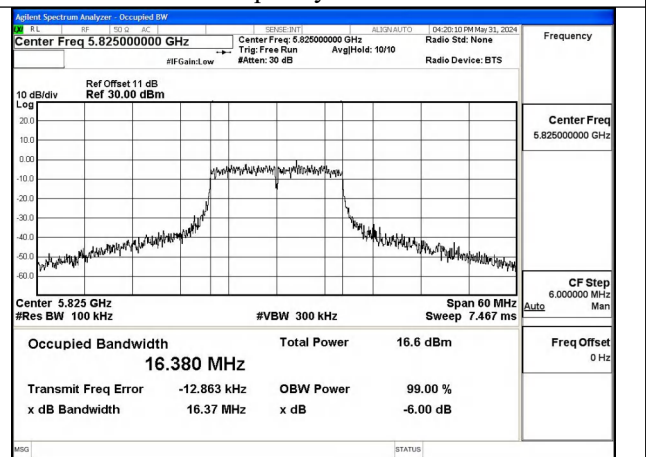

Test Mode: 802.11ax HE80

Test Mode: 802.11a

Mode:802.11a Frequency:5745MHz Ant:Chain0

Mode:802.11a Frequency:5785MHz Ant:Chain0

Mode:802.11a Frequency:5825MHz Ant:Chain0

Mode:802.11a Frequency:5745MHz Ant:Chain1