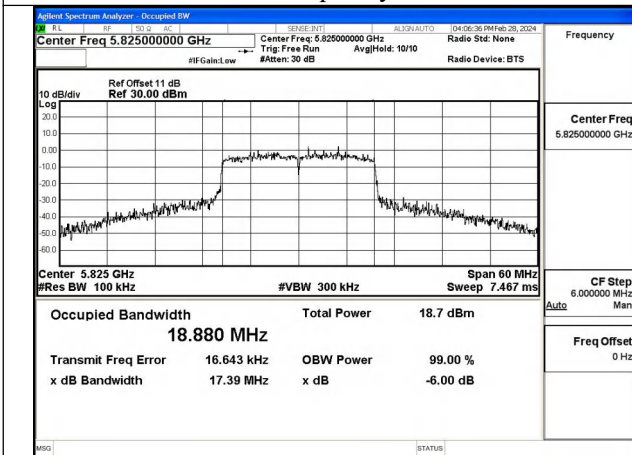

Mode:802.11ax HE20 Frequency:5745MHz Ant:Chain0

Mode:802.11ax HE20 Frequency:5785MHz Ant:Chain0