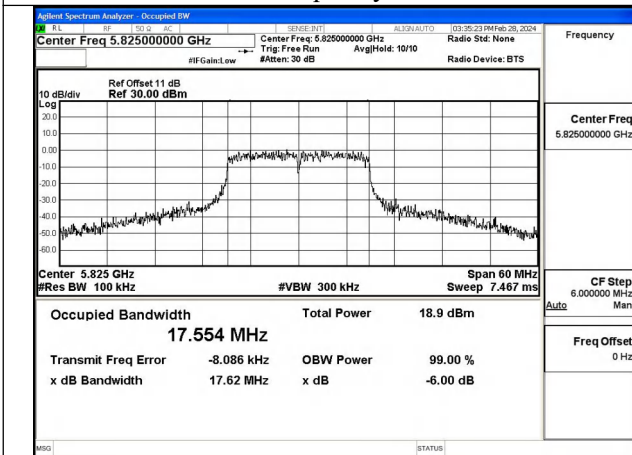

Mode:802.11a Frequency:5785MHz Ant:Chain1

Mode:802.11a Frequency:5825MHz Ant:Chain1

Test Mode: 802.11n HT20

Mode:802.11n HT20 Frequency:5745MHz Ant:Chain0

Mode:802.11n HT20 Frequency:5785MHz Ant:Chain0

Mode:802.11n HT20 Frequency:5825MHz Ant:Chain0