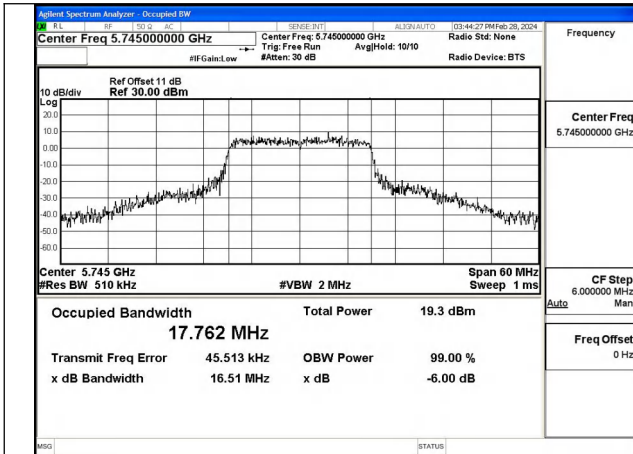

Test Mode: 802.11ac VHT20

Mode:802.11ac VHT20 Frequency:5745MHz
Ant:Chain0