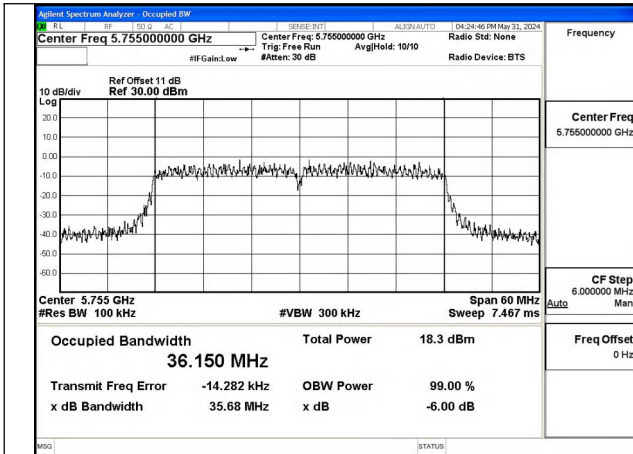

Test Mode: 802.11n HT40