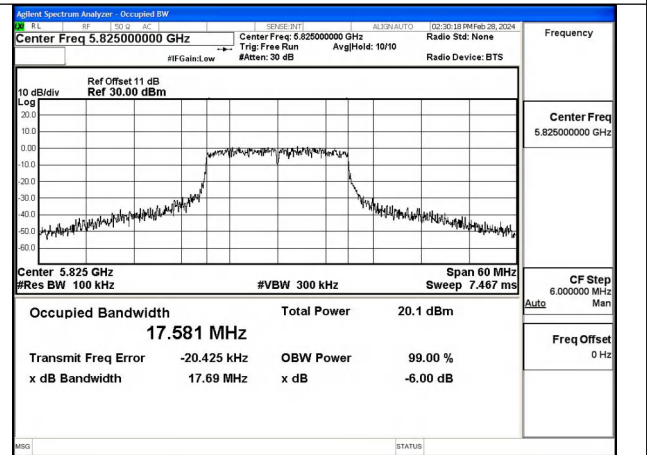

Mode:802.11ac VHT20 Frequency:5825MHz
Ant:Chain1