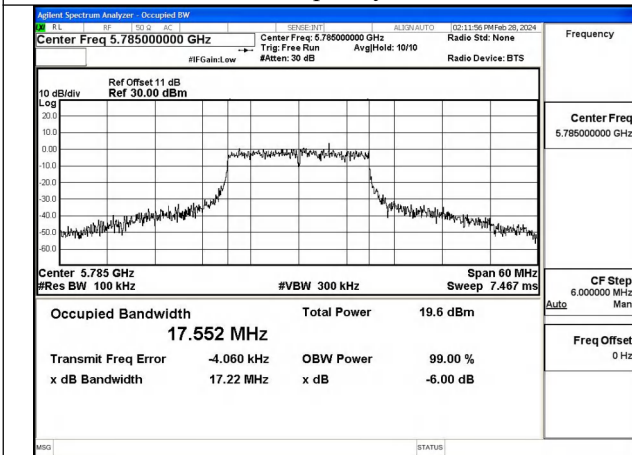

Mode:802.11n HT20 Frequency:5825MHz Ant:Chain0

Mode:802.11n HT20 Frequency:5745MHz Ant:Chain1

Mode:802.11n HT20 Frequency:5785MHz Ant:Chain1

Mode:802.11n HT20 Frequency:5825MHz Ant:Chain1