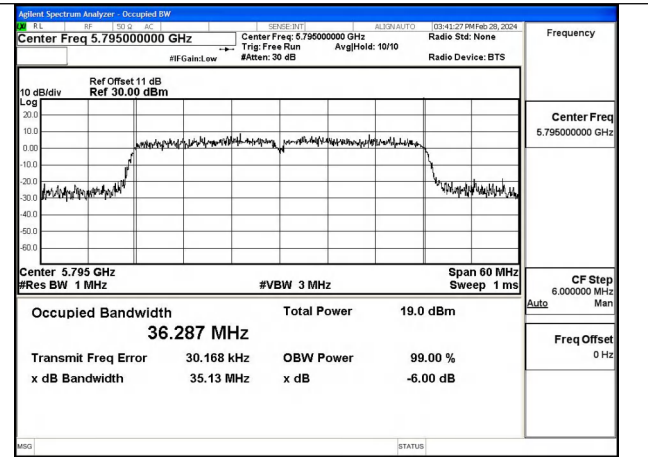

Test Mode: 802.11n HT40