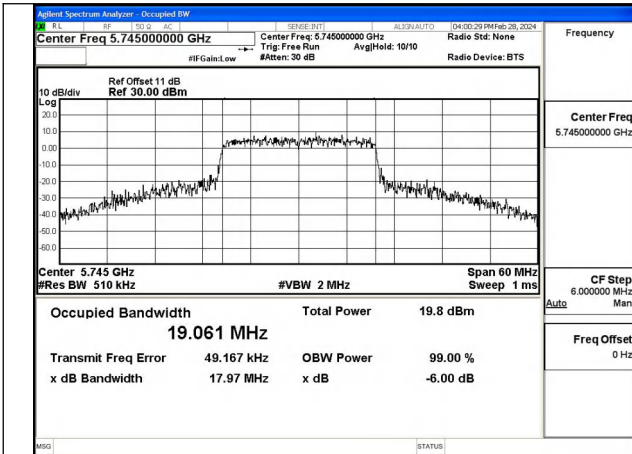

Test Mode: 802.11ax HE20