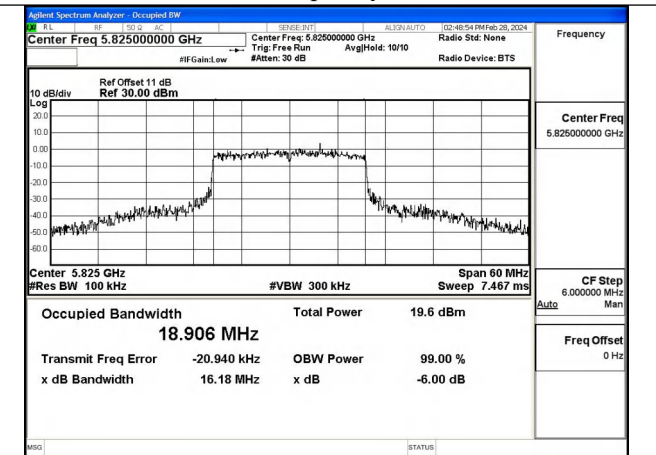

Mode:802.11ax HE20 Frequency:5825MHz Ant:Chain0

Mode:802.11ax HE20 Frequency:5745MHz Ant:Chain1

Mode:802.11ax HE20 Frequency:5785MHz Ant:Chain1

Mode:802.11ax HE20 Frequency:5825MHz Ant:Chain1