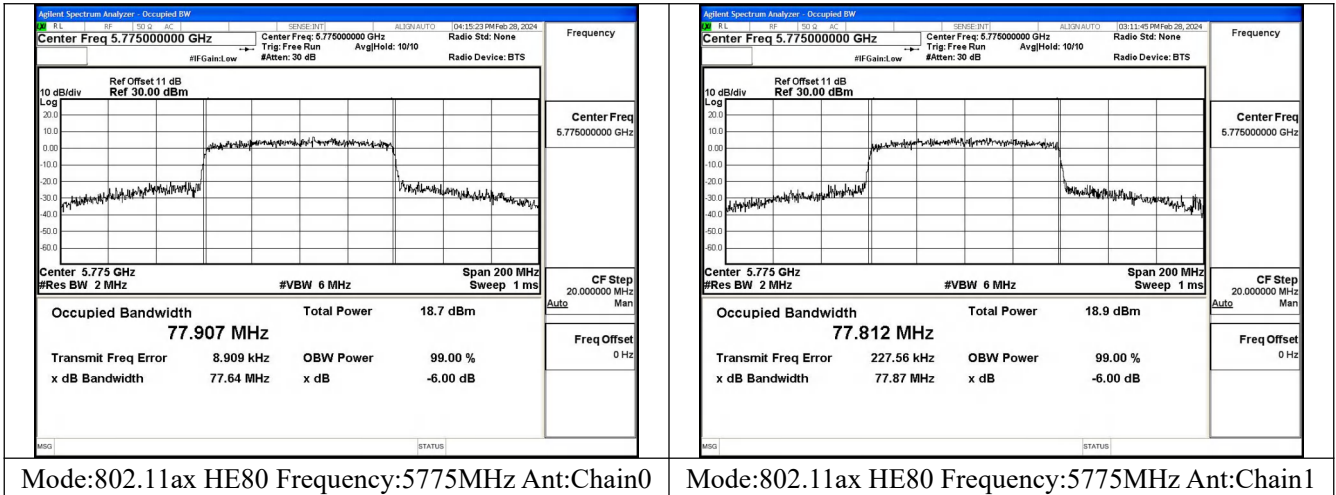

Test Mode: 802.11ax HE80