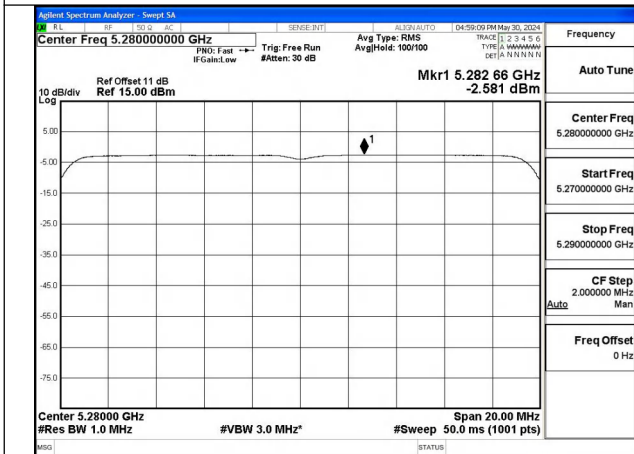

Mode:802.11ax HE20 Tone:242T Frequency:5280MHz
Ant:Chain1