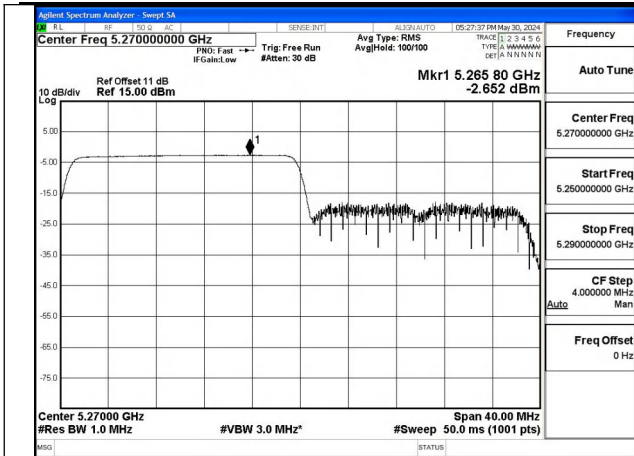

Mode:802.11ax HE40 Tone:106T Frequency:5270MHz  
Ant:Chain0

Mode:802.11ax HE40 Tone:106T Frequency:5310MHz  
Ant:Chain0

Mode:802.11ax HE40 Tone:106T Frequency:5270MHz  
Ant:Chain1

Mode:802.11ax HE40 Tone:106T Frequency:5310MHz  
Ant:Chain1