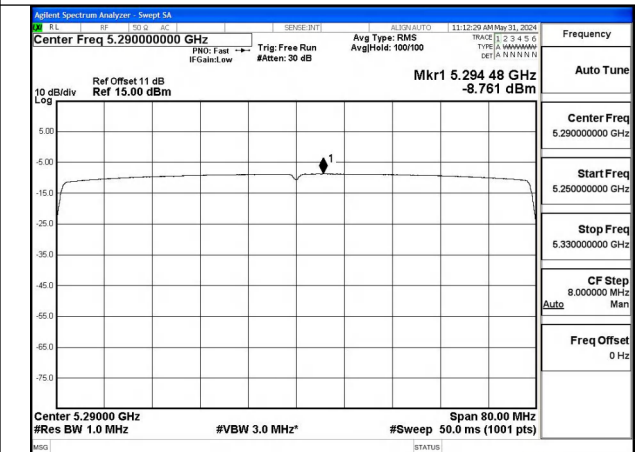

Test Mode: 802.11ax HE80

Mode:802.11ax HE80 Tone:26T Frequency:5290MHz  
Ant:Chain0

Mode:802.11ax HE80 Tone:26T Frequency:5290MHz  
Ant:Chain1

Mode:802.11ax HE80 Tone:52T Frequency:5290MHz  
Ant:Chain0

Mode:802.11ax HE80 Tone:52T Frequency:5290MHz  
Ant:Chain1

Mode:802.11ax HE80 Tone:106T Frequency:5290MHz  
Ant:Chain0

Mode:802.11ax HE80 Tone:106T Frequency:5290MHz  
Ant:Chain1

Mode:802.11ax HE80 Tone:242T Frequency:5290MHz  
Ant:Chain0

Mode:802.11ax HE80 Tone:242T Frequency:5290MHz  
Ant:Chain1

Mode:802.11ax HE80 Tone:484T Frequency:5290MHz  
Ant:Chain0

Mode:802.11ax HE80 Tone:484T Frequency:5290MHz  
Ant:Chain1

Mode:802.11ax HE80 Tone:996T Frequency:5290MHz  
Ant:Chain0

Mode:802.11ax HE80 Tone:996T Frequency:5290MHz  
Ant:Chain1