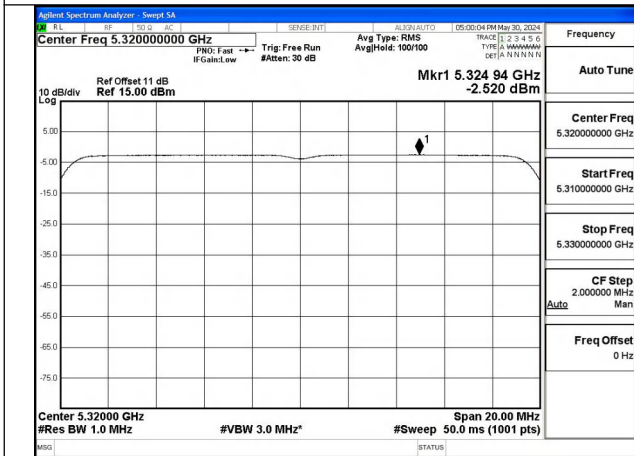

Mode:802.11ax HE20 Tone:106T Frequency:5280MHz  
Ant:Chain1

Mode:802.11ax HE20 Tone:106T Frequency:5320MHz  
Ant:Chain1

Mode:802.11ax HE20 Tone:242T Frequency:5260MHz  
Ant:Chain0

Mode:802.11ax HE20 Tone:242T Frequency:5280MHz  
Ant:Chain0

Mode:802.11ax HE20 Tone:242T Frequency:5320MHz  
Ant:Chain0

Mode:802.11ax HE20 Tone:242T Frequency:5260MHz  
Ant:Chain1

Mode:802.11ax HE20 Tone:242T Frequency:5280MHz  
Ant:Chain1

Mode:802.11ax HE20 Tone:242T Frequency:5320MHz  
Ant:Chain1