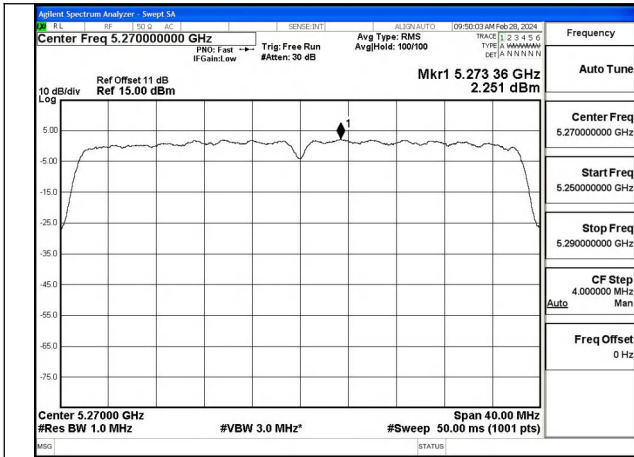

Test Mode: 802.11ac VHT40

Mode:802.11ac VHT40 Frequency:5270MHz
Ant:Chain0