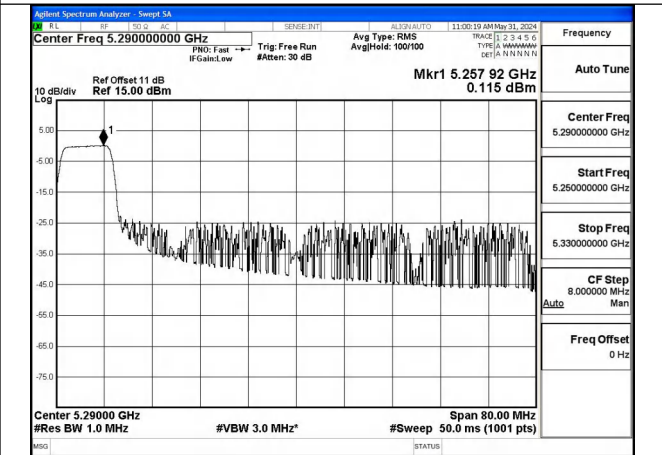

Test Mode: 802.11ax HE80

Mode:802.11ax HE80 Tone:26T Frequency:5290MHz  
Ant:Chain0

Mode:802.11ax HE80 Tone:26T Frequency:5290MHz  
Ant:Chain1

Mode:802.11ax HE80 Tone:52T Frequency:5290MHz  
Ant:Chain0

Mode:802.11ax HE80 Tone:52T Frequency:5290MHz  
Ant:Chain1

Mode:802.11ax HE80 Tone:106T Frequency:5290MHz  
Ant:Chain0

Mode:802.11ax HE80 Tone:106T Frequency:5290MHz  
Ant:Chain1

Mode:802.11ax HE80 Tone:242T Frequency:5290MHz  
Ant:Chain0

Mode:802.11ax HE80 Tone:242T Frequency:5290MHz  
Ant:Chain1