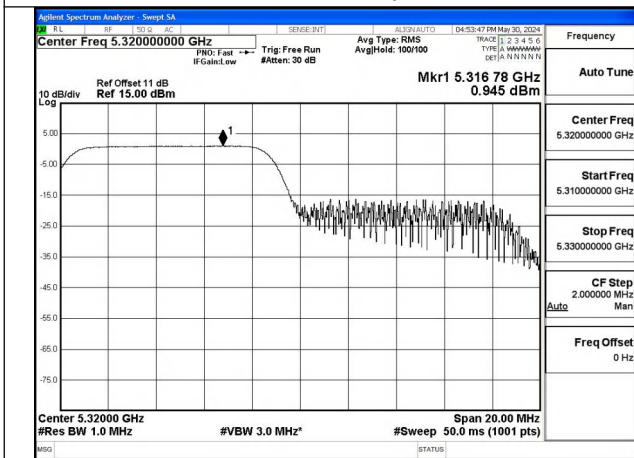

Mode:802.11ax HE20 Tone:106T Frequency:5260MHz  
Ant:Chain0

Mode:802.11ax HE20 Tone:106T Frequency:5280MHz  
Ant:Chain0

Mode:802.11ax HE20 Tone:106T Frequency:5320MHz  
Ant:Chain0

Mode:802.11ax HE20 Tone:106T Frequency:5260MHz  
Ant:Chain1

Mode:802.11ax HE20 Tone:106T Frequency:5280MHz  
Ant:Chain1

Mode:802.11ax HE20 Tone:106T Frequency:5320MHz  
Ant:Chain1

Mode:802.11ax HE20 Tone:242T Frequency:5260MHz  
Ant:Chain0

Mode:802.11ax HE20 Tone:242T Frequency:5280MHz  
Ant:Chain0