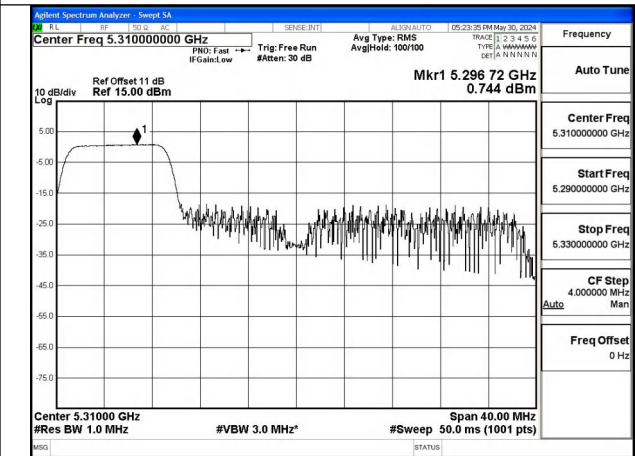

Mode:802.11ax HE40 Tone:52T Frequency:5270MHz  
Ant:Chain0

Mode:802.11ax HE40 Tone:52T Frequency:5310MHz  
Ant:Chain0

Mode:802.11ax HE40 Tone:52T Frequency:5270MHz  
Ant:Chain1

Mode:802.11ax HE40 Tone:52T Frequency:5310MHz  
Ant:Chain1

Mode:802.11ax HE40 Tone:106T Frequency:5270MHz  
Ant:Chain0

Mode:802.11ax HE40 Tone:106T Frequency:5310MHz  
Ant:Chain0

Mode:802.11ax HE40 Tone:106T Frequency:5270MHz  
Ant:Chain1

Mode:802.11ax HE40 Tone:106T Frequency:5310MHz  
Ant:Chain1