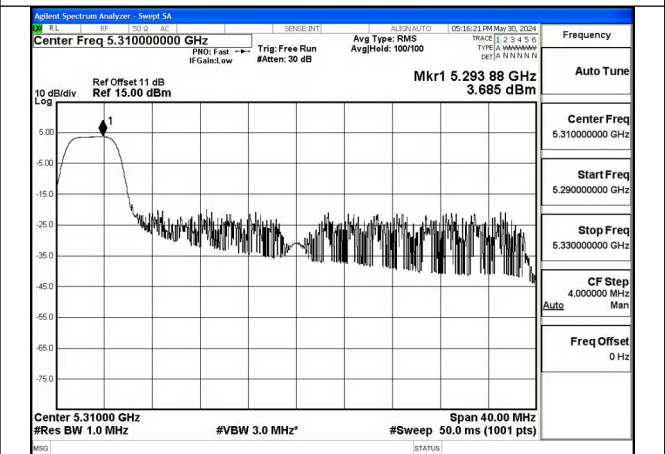

Mode:802.11ax HE40 Tone:52T Frequency:5310MHz
Ant:Chain0