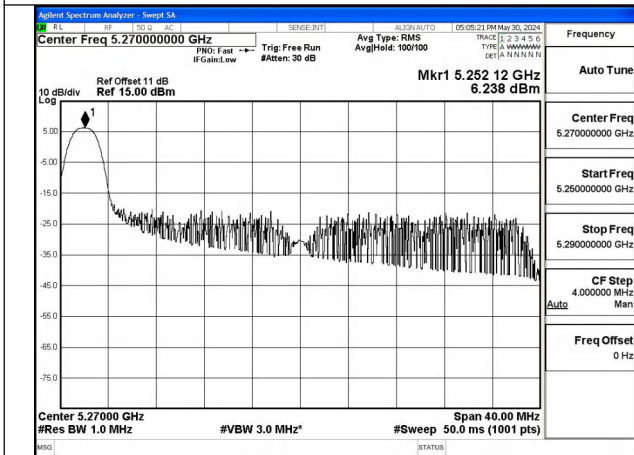

Mode:802.11ax HE40 Tone:26T Frequency:5270MHz
Ant:Chain1