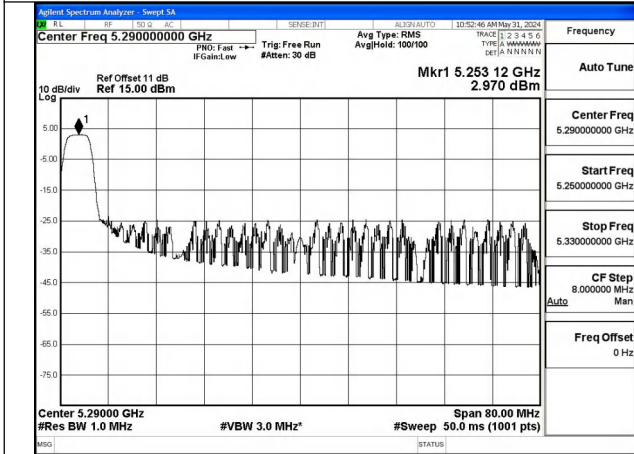

Mode:802.11ax HE40 Tone:484T Frequency:5270MHz  
Ant:Chain0

Mode:802.11ax HE40 Tone:484T Frequency:5310MHz  
Ant:Chain0

Test Mode: 802.11ac VHT80

Mode:802.11ac VHT80 Frequency:5290MHz  
Ant:Chain0

Mode:802.11ac VHT80 Frequency:5290MHz  
Ant:Chain1

Test Mode: 802.11ax HE80

Mode:802.11ax HE80 Tone:26T Frequency:5290MHz  
Ant:Chain0

Mode:802.11ax HE80 Tone:26T Frequency:5290MHz  
Ant:Chain1

Mode:802.11ax HE80 Tone:52T Frequency:5290MHz  
Ant:Chain0

Mode:802.11ax HE80 Tone:52T Frequency:5290MHz  
Ant:Chain1