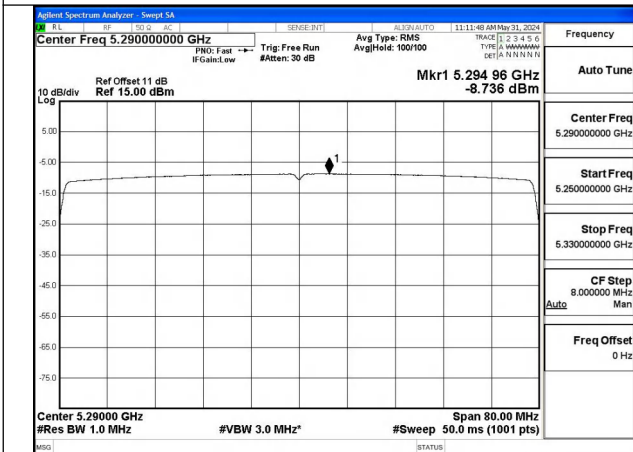

Test Mode: 802.11ax HE80

Mode:802.11ax HE80 Tone:26T Frequency:5290MHz  
Ant:Chain0

Mode:802.11ax HE80 Tone:26T Frequency:5290MHz  
Ant:Chain1

Mode:802.11ax HE80 Tone:52T Frequency:5290MHz  
Ant:Chain0

Mode:802.11ax HE80 Tone:52T Frequency:5290MHz  
Ant:Chain1

Mode:802.11ax HE80 Tone:106T Frequency:5290MHz  
Ant:Chain0

Mode:802.11ax HE80 Tone:106T Frequency:5290MHz  
Ant:Chain1

Mode:802.11ax HE80 Tone:242T Frequency:5290MHz  
Ant:Chain0

Mode:802.11ax HE80 Tone:242T Frequency:5290MHz  
Ant:Chain1

Mode:802.11ax HE80 Tone:484T Frequency:5290MHz  
Ant:Chain0

Mode:802.11ax HE80 Tone:484T Frequency:5290MHz  
Ant:Chain1

Mode:802.11ax HE80 Tone:996T Frequency:5290MHz  
Ant:Chain0

Mode:802.11ax HE80 Tone:996T Frequency:5290MHz  
Ant:Chain1