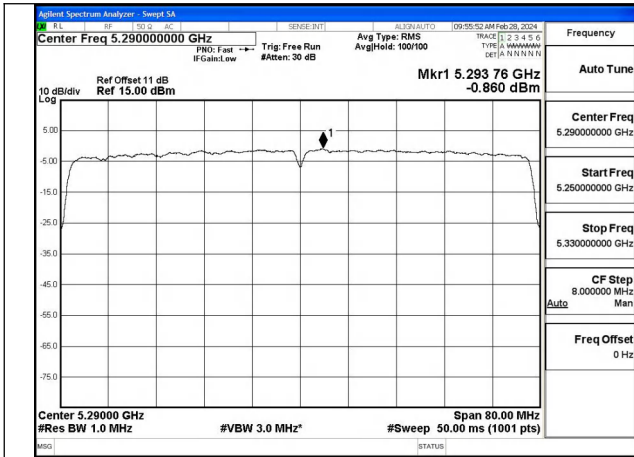

Mode:802.11ax HE40 Tone:484T Frequency:5270MHz  
Ant:Chain0

Mode:802.11ax HE40 Tone:484T Frequency:5310MHz  
Ant:Chain0

Test Mode: 802.11ac VHT80

Mode:802.11ac VHT80 Frequency:5290MHz  
Ant:Chain0

Mode:802.11ac VHT80 Frequency:5290MHz  
Ant:Chain1

Test Mode: 802.11ax HE80

Mode:802.11ax HE80 Tone:26T Frequency:5290MHz  
Ant:Chain0

Mode:802.11ax HE80 Tone:26T Frequency:5290MHz  
Ant:Chain1

Mode:802.11ax HE80 Tone:52T Frequency:5290MHz  
Ant:Chain0

Mode:802.11ax HE80 Tone:52T Frequency:5290MHz  
Ant:Chain1