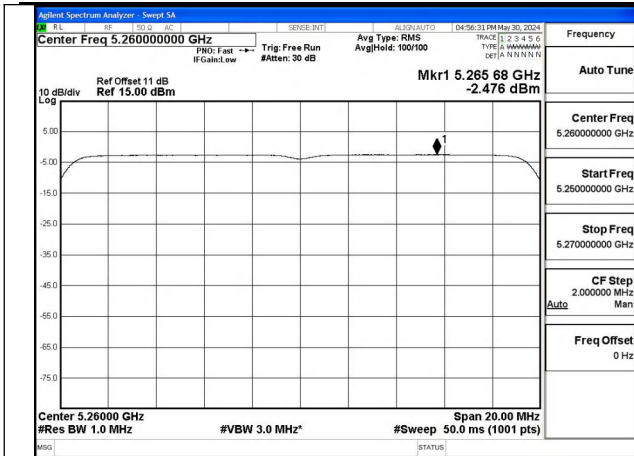

Mode:802.11ax HE20 Tone:106T Frequency:5260MHz  
Ant:Chain0

Mode:802.11ax HE20 Tone:106T Frequency:5280MHz  
Ant:Chain0

Mode:802.11ax HE20 Tone:106T Frequency:5320MHz  
Ant:Chain0

Mode:802.11ax HE20 Tone:106T Frequency:5260MHz  
Ant:Chain1

Mode:802.11ax HE20 Tone:106T Frequency:5280MHz  
Ant:Chain1

Mode:802.11ax HE20 Tone:106T Frequency:5320MHz  
Ant:Chain1

Mode:802.11ax HE20 Tone:242T Frequency:5260MHz  
Ant:Chain0

Mode:802.11ax HE20 Tone:242T Frequency:5280MHz  
Ant:Chain0