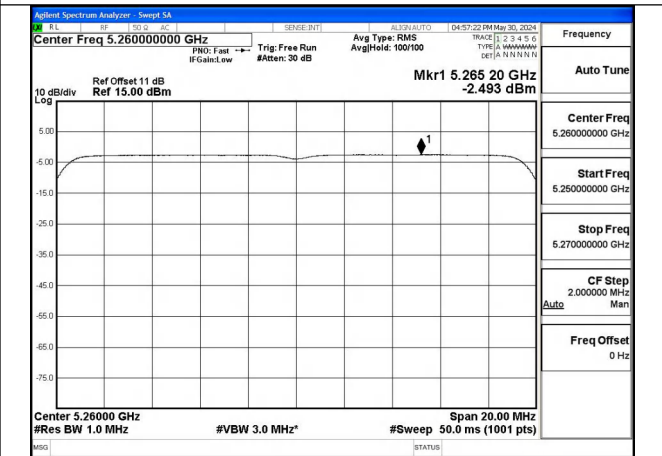

Mode:802.11ax HE20 Tone:106T Frequency:5280MHz  
Ant:Chain1

Mode:802.11ax HE20 Tone:106T Frequency:5320MHz  
Ant:Chain1

Mode:802.11ax HE20 Tone:242T Frequency:5260MHz  
Ant:Chain0

Mode:802.11ax HE20 Tone:242T Frequency:5280MHz  
Ant:Chain0

Mode:802.11ax HE20 Tone:242T Frequency:5320MHz  
Ant:Chain0

Mode:802.11ax HE20 Tone:242T Frequency:5260MHz  
Ant:Chain1

Mode:802.11ax HE20 Tone:242T Frequency:5280MHz  
Ant:Chain1

Mode:802.11ax HE20 Tone:242T Frequency:5320MHz  
Ant:Chain1