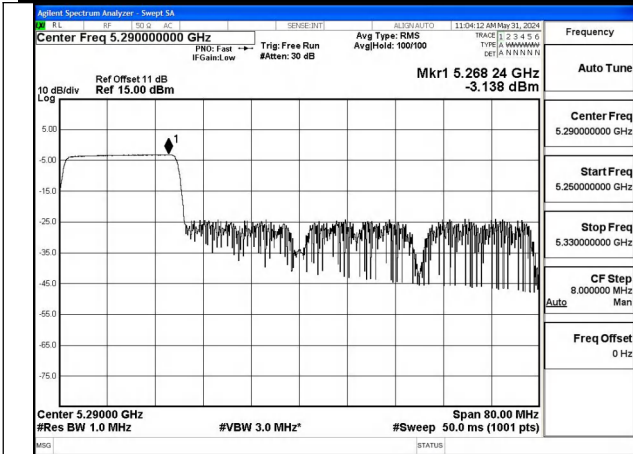

Test Mode: 802.11ax HE80

Mode:802.11ax HE80 Tone:26T Frequency:5290MHz  
Ant:Chain0

Mode:802.11ax HE80 Tone:26T Frequency:5290MHz  
Ant:Chain1

Mode:802.11ax HE80 Tone:52T Frequency:5290MHz  
Ant:Chain0

Mode:802.11ax HE80 Tone:52T Frequency:5290MHz  
Ant:Chain1

Mode:802.11ax HE80 Tone:106T Frequency:5290MHz  
Ant:Chain0

Mode:802.11ax HE80 Tone:106T Frequency:5290MHz  
Ant:Chain1

Mode:802.11ax HE80 Tone:242T Frequency:5290MHz  
Ant:Chain0

Mode:802.11ax HE80 Tone:242T Frequency:5290MHz  
Ant:Chain1