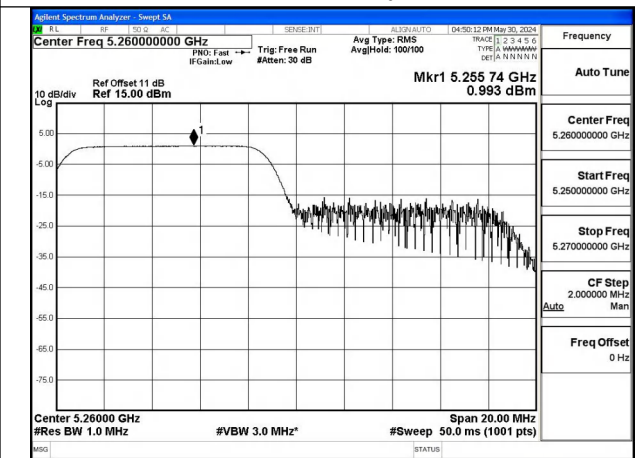

Mode:802.11ax HE20 Tone:106T Frequency:5260MHz  
Ant:Chain0

Mode:802.11ax HE20 Tone:106T Frequency:5280MHz  
Ant:Chain0

Mode:802.11ax HE20 Tone:106T Frequency:5320MHz  
Ant:Chain0

Mode:802.11ax HE20 Tone:106T Frequency:5260MHz  
Ant:Chain1

Mode:802.11ax HE20 Tone:106T Frequency:5280MHz  
Ant:Chain1

Mode:802.11ax HE20 Tone:106T Frequency:5320MHz  
Ant:Chain1

Mode:802.11ax HE20 Tone:242T Frequency:5260MHz  
Ant:Chain0

Mode:802.11ax HE20 Tone:242T Frequency:5280MHz  
Ant:Chain0