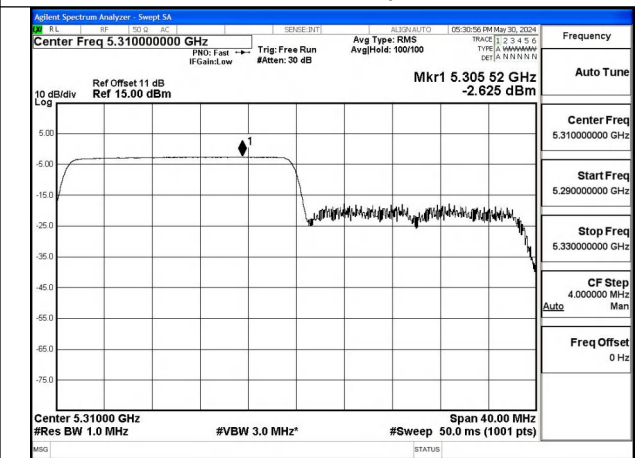

Mode:802.11ax HE40 Tone:106T Frequency:5270MHz  
Ant:Chain0

Mode:802.11ax HE40 Tone:106T Frequency:5310MHz  
Ant:Chain0

Mode:802.11ax HE40 Tone:106T Frequency:5270MHz  
Ant:Chain1

Mode:802.11ax HE40 Tone:106T Frequency:5310MHz  
Ant:Chain1

Mode:802.11ax HE40 Tone:242T Frequency:5270MHz  
Ant:Chain0

Mode:802.11ax HE40 Tone:242T Frequency:5310MHz  
Ant:Chain0

Mode:802.11ax HE40 Tone:242T Frequency:5270MHz  
Ant:Chain1

Mode:802.11ax HE40 Tone:242T Frequency:5310MHz  
Ant:Chain1