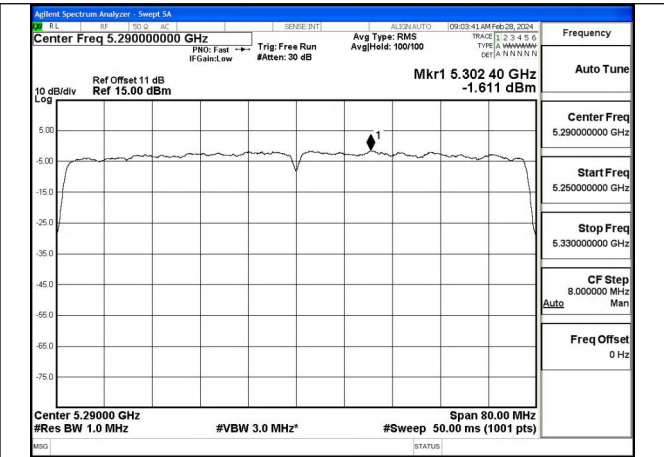

Mode:802.11ax HE40 Tone:484T Frequency:5270MHz  
Ant:Chain0

Mode:802.11ax HE40 Tone:484T Frequency:5310MHz  
Ant:Chain0

Test Mode: 802.11ac VHT80

Mode:802.11ac VHT80 Frequency:5290MHz  
Ant:Chain0

Mode:802.11ac VHT80 Frequency:5290MHz  
Ant:Chain1

Test Mode: 802.11ax HE80

Mode:802.11ax HE80 Tone:26T Frequency:5290MHz  
Ant:Chain0

Mode:802.11ax HE80 Tone:26T Frequency:5290MHz  
Ant:Chain1

Mode:802.11ax HE80 Tone:52T Frequency:5290MHz  
Ant:Chain0

Mode:802.11ax HE80 Tone:52T Frequency:5290MHz  
Ant:Chain1