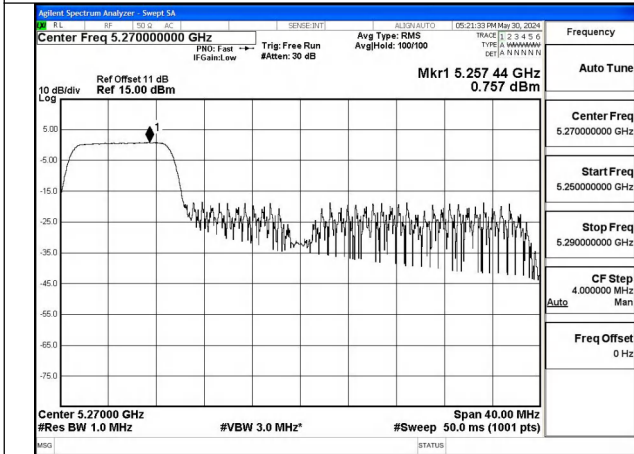

Mode:802.11ax HE40 Tone:106T Frequency:5270MHz
Ant:Chain1