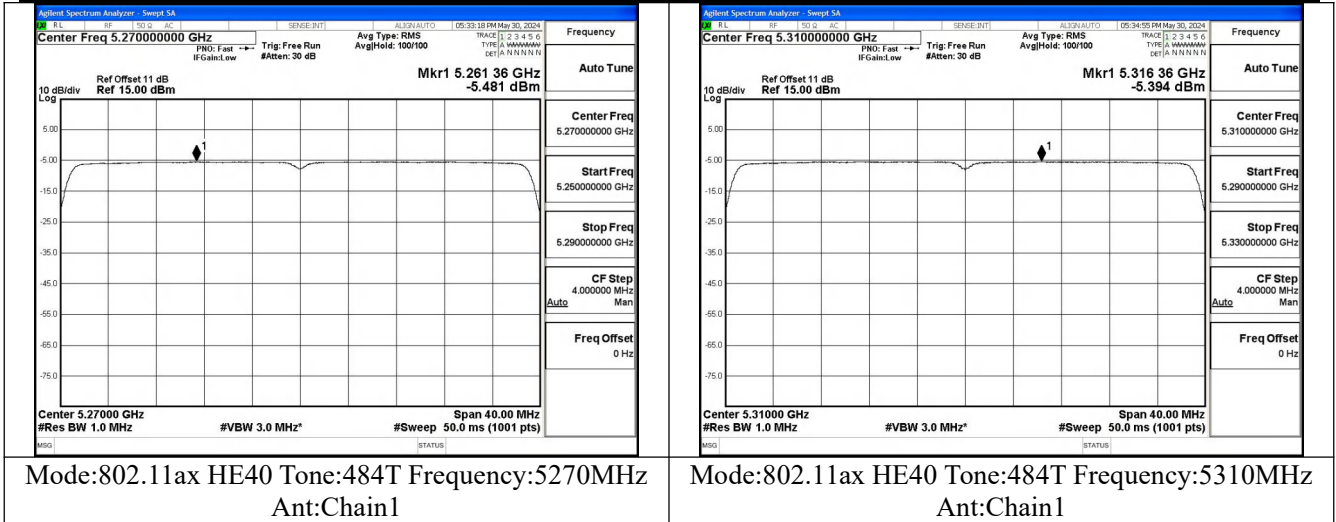

Mode:802.11ax HE40 Tone:106T Frequency:5270MHz  
Ant:Chain0

Mode:802.11ax HE40 Tone:106T Frequency:5310MHz  
Ant:Chain0

Mode:802.11ax HE40 Tone:106T Frequency:5270MHz  
Ant:Chain1

Mode:802.11ax HE40 Tone:106T Frequency:5310MHz  
Ant:Chain1

Mode:802.11ax HE40 Tone:242T Frequency:5270MHz  
Ant:Chain0

Mode:802.11ax HE40 Tone:242T Frequency:5310MHz  
Ant:Chain0

Mode:802.11ax HE40 Tone:242T Frequency:5270MHz  
Ant:Chain1

Mode:802.11ax HE40 Tone:242T Frequency:5310MHz  
Ant:Chain1

Mode:802.11ax HE40 Tone:484T Frequency:5270MHz  
Ant:Chain0

Mode:802.11ax HE40 Tone:484T Frequency:5310MHz  
Ant:Chain0

Test Mode: 802.11ac VHT80

Mode:802.11ac VHT80 Frequency:5290MHz  
Ant:Chain0

Mode:802.11ac VHT80 Frequency:5290MHz  
Ant:Chain1