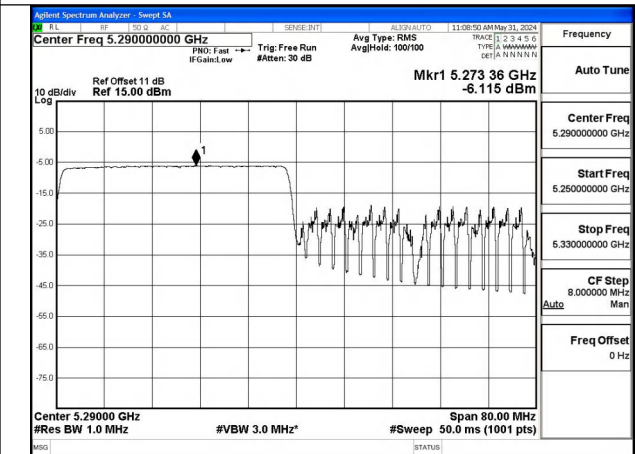

Test Mode: 802.11ax HE80

Mode:802.11ax HE80 Tone:26T Frequency:5290MHz  
Ant:Chain0

Mode:802.11ax HE80 Tone:26T Frequency:5290MHz  
Ant:Chain1

Mode:802.11ax HE80 Tone:52T Frequency:5290MHz  
Ant:Chain0

Mode:802.11ax HE80 Tone:52T Frequency:5290MHz  
Ant:Chain1

Mode:802.11ax HE80 Tone:106T Frequency:5290MHz  
Ant:Chain0

Mode:802.11ax HE80 Tone:106T Frequency:5290MHz  
Ant:Chain1

Mode:802.11ax HE80 Tone:242T Frequency:5290MHz  
Ant:Chain0

Mode:802.11ax HE80 Tone:242T Frequency:5290MHz  
Ant:Chain1

Mode:802.11ax HE80 Tone:484T Frequency:5290MHz  
Ant:Chain0

Mode:802.11ax HE80 Tone:484T Frequency:5290MHz  
Ant:Chain1

Mode:802.11ax HE80 Tone:996T Frequency:5290MHz  
Ant:Chain0

Mode:802.11ax HE80 Tone:996T Frequency:5290MHz  
Ant:Chain1