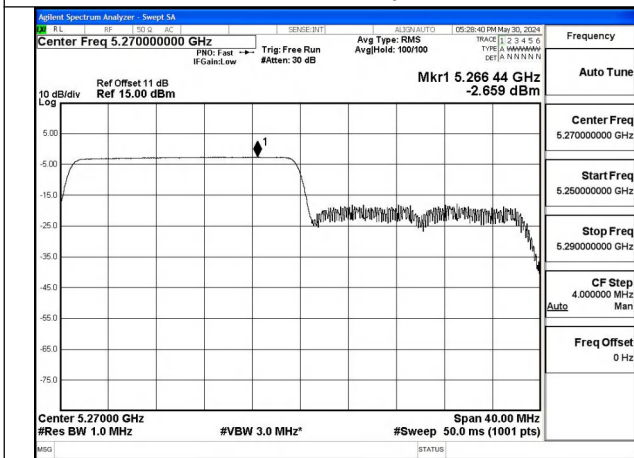

Mode:802.11ax HE40 Tone:106T Frequency:5270MHz  
Ant:Chain0

Mode:802.11ax HE40 Tone:106T Frequency:5310MHz  
Ant:Chain0

Mode:802.11ax HE40 Tone:106T Frequency:5270MHz  
Ant:Chain1

Mode:802.11ax HE40 Tone:106T Frequency:5310MHz  
Ant:Chain1

Mode:802.11ax HE40 Tone:242T Frequency:5270MHz  
Ant:Chain0

Mode:802.11ax HE40 Tone:242T Frequency:5310MHz  
Ant:Chain0

Mode:802.11ax HE40 Tone:242T Frequency:5270MHz  
Ant:Chain1

Mode:802.11ax HE40 Tone:242T Frequency:5310MHz  
Ant:Chain1