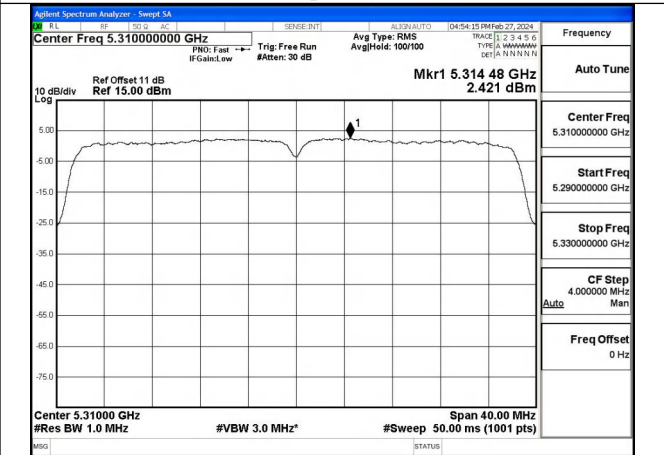

Mode:802.11n HT40 Frequency:5310MHz Ant:Chain1