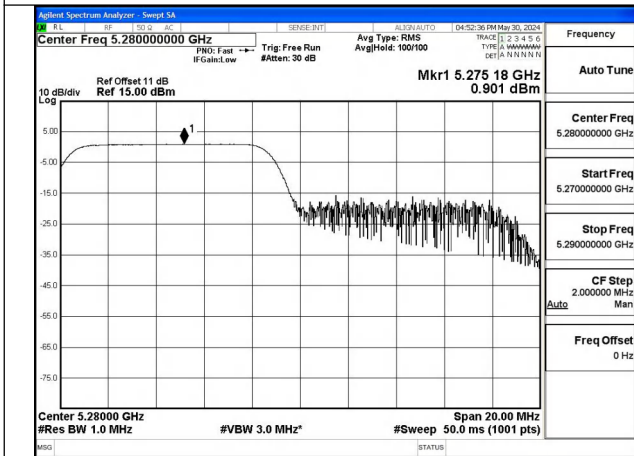

Mode:802.11ax HE20 Tone:106T Frequency:5260MHz  
Ant:Chain0

Mode:802.11ax HE20 Tone:106T Frequency:5280MHz  
Ant:Chain0

Mode:802.11ax HE20 Tone:106T Frequency:5320MHz  
Ant:Chain0

Mode:802.11ax HE20 Tone:106T Frequency:5260MHz  
Ant:Chain1

Mode:802.11ax HE20 Tone:106T Frequency:5280MHz  
Ant:Chain1

Mode:802.11ax HE20 Tone:106T Frequency:5320MHz  
Ant:Chain1

Mode:802.11ax HE20 Tone:242T Frequency:5260MHz  
Ant:Chain0

Mode:802.11ax HE20 Tone:242T Frequency:5280MHz  
Ant:Chain0