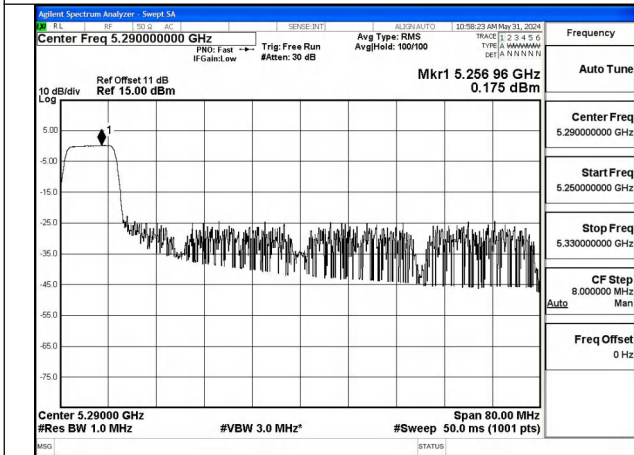

Test Mode: 802.11ax HE80

Mode:802.11ax HE80 Tone:26T Frequency:5290MHz  
Ant:Chain0

Mode:802.11ax HE80 Tone:26T Frequency:5290MHz  
Ant:Chain1

Mode:802.11ax HE80 Tone:52T Frequency:5290MHz  
Ant:Chain0

Mode:802.11ax HE80 Tone:52T Frequency:5290MHz  
Ant:Chain1

Mode:802.11ax HE80 Tone:106T Frequency:5290MHz  
Ant:Chain0

Mode:802.11ax HE80 Tone:106T Frequency:5290MHz  
Ant:Chain1

Mode:802.11ax HE80 Tone:242T Frequency:5290MHz  
Ant:Chain0

Mode:802.11ax HE80 Tone:242T Frequency:5290MHz  
Ant:Chain1