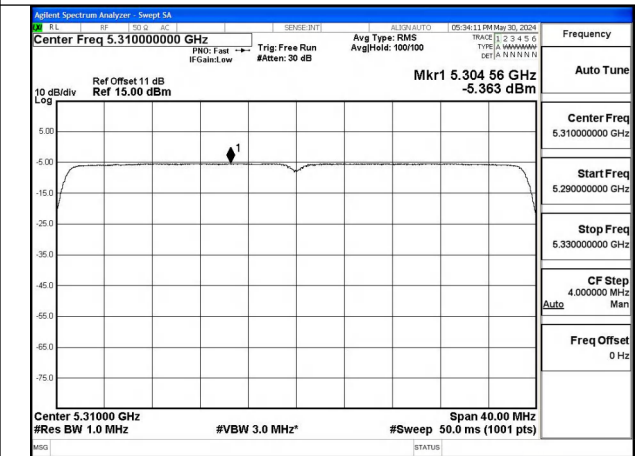

Mode:802.11ax HE40 Tone:484T Frequency:5310MHz
Ant:Chain0