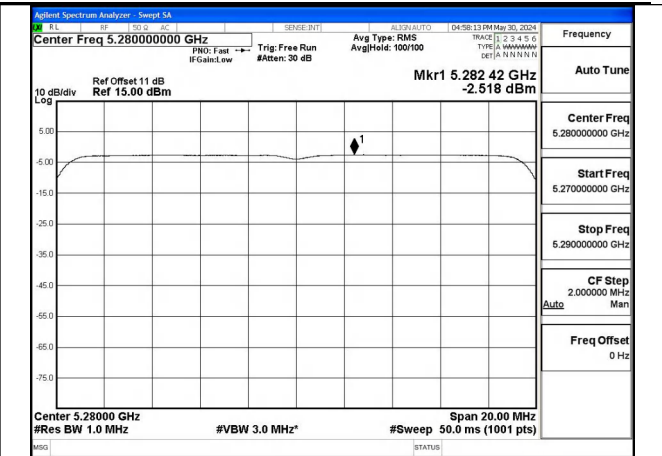

Mode:802.11ax HE20 Tone:106T Frequency:5260MHz  
Ant:Chain0

Mode:802.11ax HE20 Tone:106T Frequency:5280MHz  
Ant:Chain0

Mode:802.11ax HE20 Tone:106T Frequency:5320MHz  
Ant:Chain0

Mode:802.11ax HE20 Tone:106T Frequency:5260MHz  
Ant:Chain1

Mode:802.11ax HE20 Tone:106T Frequency:5280MHz  
Ant:Chain1

Mode:802.11ax HE20 Tone:106T Frequency:5320MHz  
Ant:Chain1

Mode:802.11ax HE20 Tone:242T Frequency:5260MHz  
Ant:Chain0

Mode:802.11ax HE20 Tone:242T Frequency:5280MHz  
Ant:Chain0