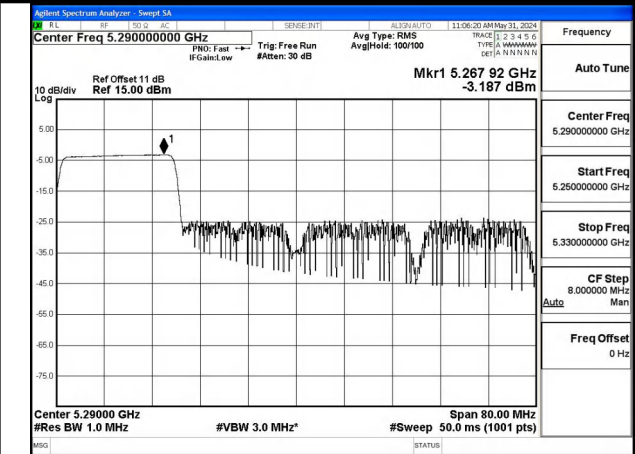

Test Mode: 802.11ax HE80

Mode:802.11ax HE80 Tone:26T Frequency:5290MHz  
Ant:Chain0

Mode:802.11ax HE80 Tone:26T Frequency:5290MHz  
Ant:Chain1

Mode:802.11ax HE80 Tone:52T Frequency:5290MHz  
Ant:Chain0

Mode:802.11ax HE80 Tone:52T Frequency:5290MHz  
Ant:Chain1

Mode:802.11ax HE80 Tone:106T Frequency:5290MHz  
Ant:Chain0

Mode:802.11ax HE80 Tone:106T Frequency:5290MHz  
Ant:Chain1

Mode:802.11ax HE80 Tone:242T Frequency:5290MHz  
Ant:Chain0

Mode:802.11ax HE80 Tone:242T Frequency:5290MHz  
Ant:Chain1