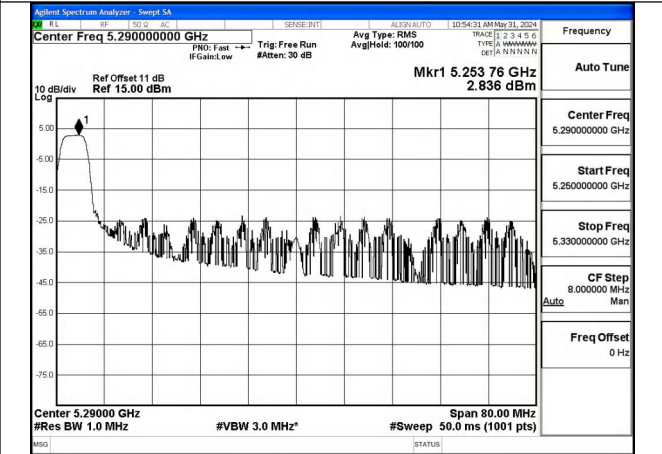

Test Mode: 802.11ax HE80

Mode:802.11ax HE80 Tone:26T Frequency:5290MHz  
Ant:Chain0

Mode:802.11ax HE80 Tone:26T Frequency:5290MHz  
Ant:Chain1

Mode:802.11ax HE80 Tone:52T Frequency:5290MHz  
Ant:Chain0

Mode:802.11ax HE80 Tone:52T Frequency:5290MHz  
Ant:Chain1

Mode:802.11ax HE80 Tone:106T Frequency:5290MHz  
Ant:Chain0

Mode:802.11ax HE80 Tone:106T Frequency:5290MHz  
Ant:Chain1

Mode:802.11ax HE80 Tone:242T Frequency:5290MHz  
Ant:Chain0

Mode:802.11ax HE80 Tone:242T Frequency:5290MHz  
Ant:Chain1