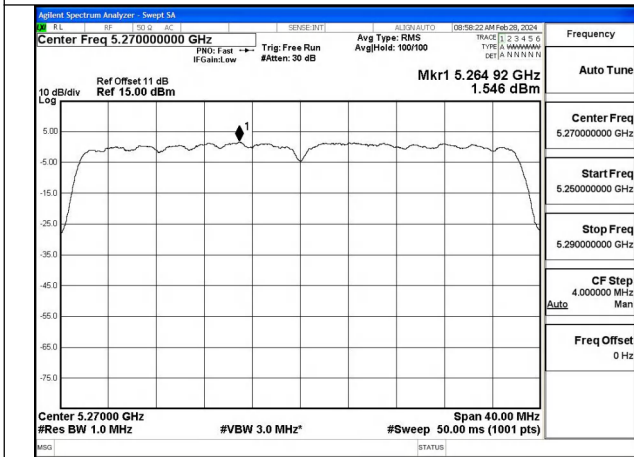

Mode:802.11ac VHT40 Frequency:5270MHz
Ant:Chain1