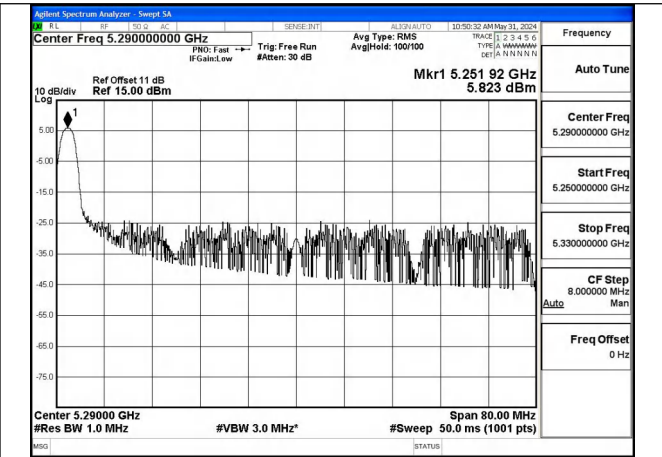

Mode:802.11ax HE40 Tone:484T Frequency:5270MHz  
Ant:Chain0

Mode:802.11ax HE40 Tone:484T Frequency:5310MHz  
Ant:Chain0

Test Mode: 802.11ac VHT80

Mode:802.11ac VHT80 Frequency:5290MHz  
Ant:Chain0

Mode:802.11ac VHT80 Frequency:5290MHz  
Ant:Chain1

Test Mode: 802.11ax HE80

Mode:802.11ax HE80 Tone:26T Frequency:5290MHz  
Ant:Chain0

Mode:802.11ax HE80 Tone:26T Frequency:5290MHz  
Ant:Chain1

Mode:802.11ax HE80 Tone:52T Frequency:5290MHz  
Ant:Chain0

Mode:802.11ax HE80 Tone:52T Frequency:5290MHz  
Ant:Chain1