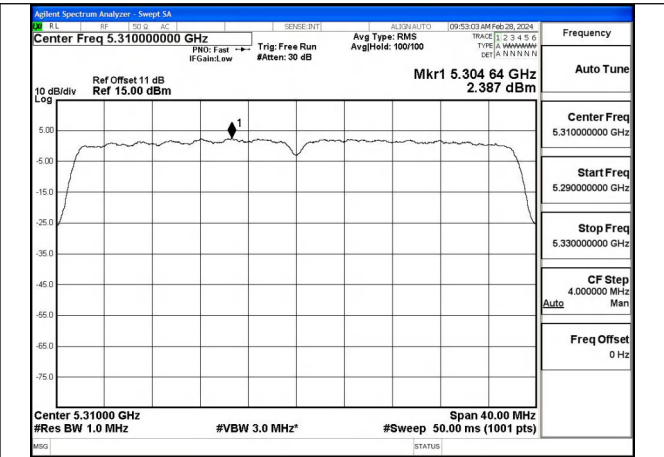

Mode:802.11ac VHT40 Frequency:5310MHz
Ant:Chain0