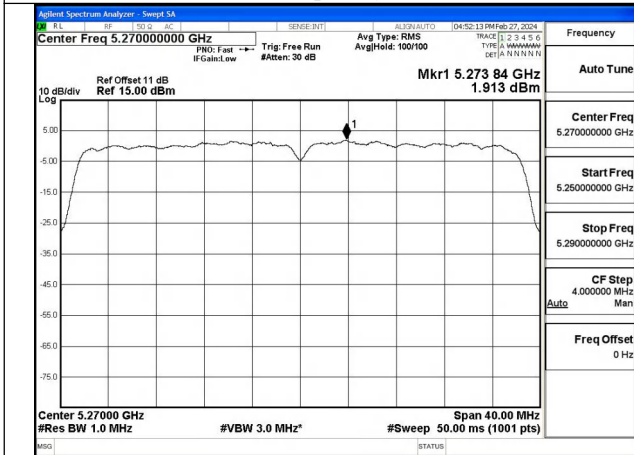

Mode:802.11n HT40 Frequency:5270MHz Ant:Chain1