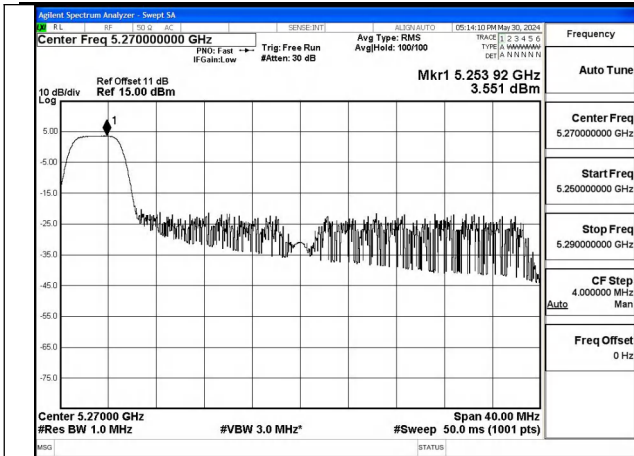

Mode:802.11ax HE40 Tone:52T Frequency:5270MHz
Ant:Chain1