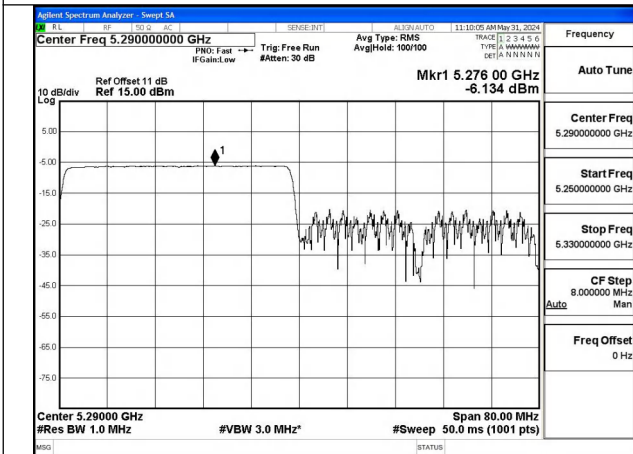

Test Mode: 802.11ax HE80

Mode:802.11ax HE80 Tone:26T Frequency:5290MHz  
Ant:Chain0

Mode:802.11ax HE80 Tone:26T Frequency:5290MHz  
Ant:Chain1

Mode:802.11ax HE80 Tone:52T Frequency:5290MHz  
Ant:Chain0

Mode:802.11ax HE80 Tone:52T Frequency:5290MHz  
Ant:Chain1

Mode:802.11ax HE80 Tone:106T Frequency:5290MHz  
Ant:Chain0

Mode:802.11ax HE80 Tone:106T Frequency:5290MHz  
Ant:Chain1

Mode:802.11ax HE80 Tone:242T Frequency:5290MHz  
Ant:Chain0

Mode:802.11ax HE80 Tone:242T Frequency:5290MHz  
Ant:Chain1

Mode:802.11ax HE80 Tone:484T Frequency:5290MHz  
Ant:Chain0

Mode:802.11ax HE80 Tone:484T Frequency:5290MHz  
Ant:Chain1

Mode:802.11ax HE80 Tone:996T Frequency:5290MHz  
Ant:Chain0

Mode:802.11ax HE80 Tone:996T Frequency:5290MHz  
Ant:Chain1