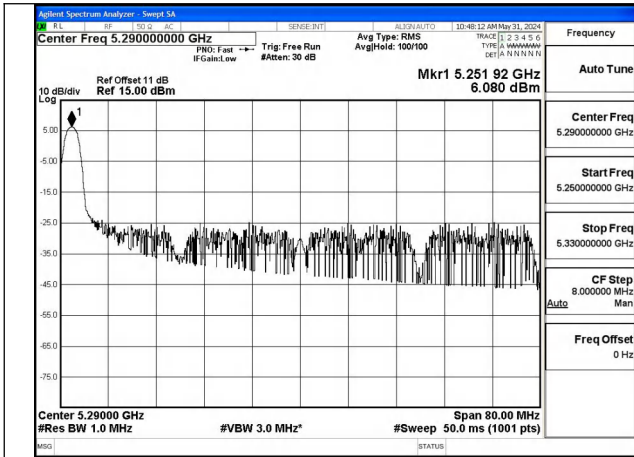

Mode:802.11ax HE40 Tone:484T Frequency:5270MHz  
Ant:Chain0

Mode:802.11ax HE40 Tone:484T Frequency:5310MHz  
Ant:Chain0

Test Mode: 802.11ac VHT80

Mode:802.11ac VHT80 Frequency:5290MHz  
Ant:Chain0

Mode:802.11ac VHT80 Frequency:5290MHz  
Ant:Chain1

Test Mode: 802.11ax HE80

Mode:802.11ax HE80 Tone:26T Frequency:5290MHz  
Ant:Chain0

Mode:802.11ax HE80 Tone:26T Frequency:5290MHz  
Ant:Chain1

Mode:802.11ax HE80 Tone:52T Frequency:5290MHz  
Ant:Chain0

Mode:802.11ax HE80 Tone:52T Frequency:5290MHz  
Ant:Chain1