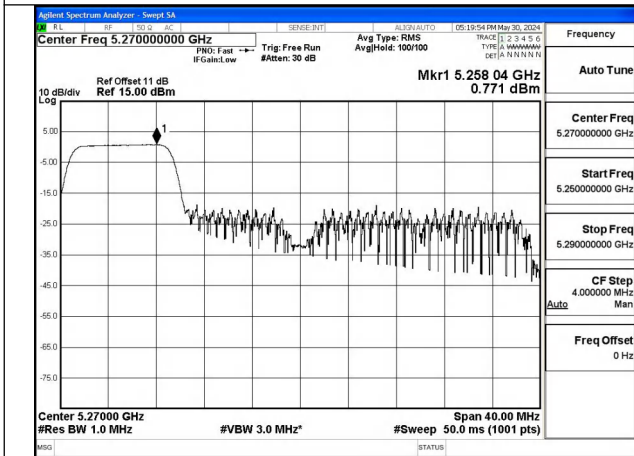

Mode:802.11ax HE40 Tone:52T Frequency:5270MHz  
Ant:Chain0

Mode:802.11ax HE40 Tone:52T Frequency:5310MHz  
Ant:Chain0

Mode:802.11ax HE40 Tone:52T Frequency:5270MHz  
Ant:Chain1

Mode:802.11ax HE40 Tone:52T Frequency:5310MHz  
Ant:Chain1