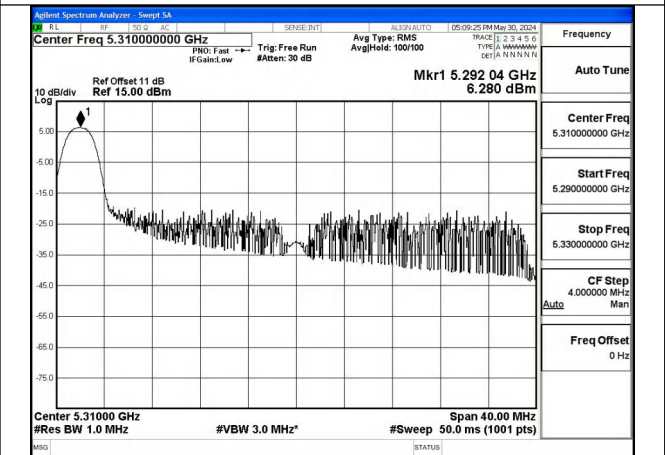

Test Mode: 802.11ax HE40

Mode:802.11ax HE40 Tone:26T Frequency:5270MHz  
Ant:Chain0

Mode:802.11ax HE40 Tone:26T Frequency:5310MHz  
Ant:Chain0

Mode:802.11ax HE40 Tone:26T Frequency:5270MHz  
Ant:Chain1

Mode:802.11ax HE40 Tone:26T Frequency:5310MHz  
Ant:Chain1