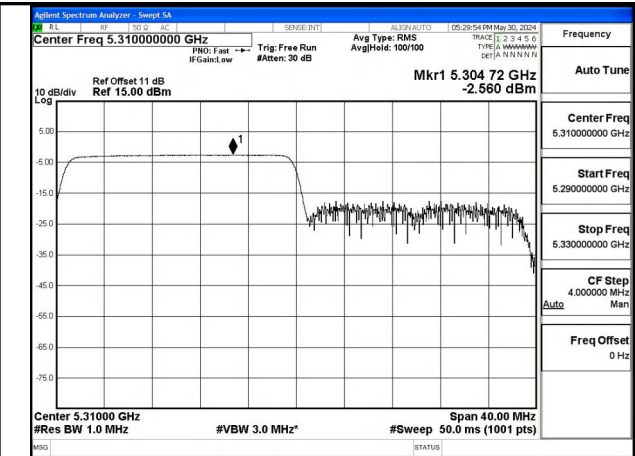

Mode:802.11ax HE40 Tone:106T Frequency:5270MHz  
Ant:Chain0

Mode:802.11ax HE40 Tone:106T Frequency:5310MHz  
Ant:Chain0

Mode:802.11ax HE40 Tone:106T Frequency:5270MHz  
Ant:Chain1

Mode:802.11ax HE40 Tone:106T Frequency:5310MHz  
Ant:Chain1

Mode:802.11ax HE40 Tone:242T Frequency:5270MHz  
Ant:Chain0

Mode:802.11ax HE40 Tone:242T Frequency:5310MHz  
Ant:Chain0

Mode:802.11ax HE40 Tone:242T Frequency:5270MHz  
Ant:Chain1

Mode:802.11ax HE40 Tone:242T Frequency:5310MHz  
Ant:Chain1