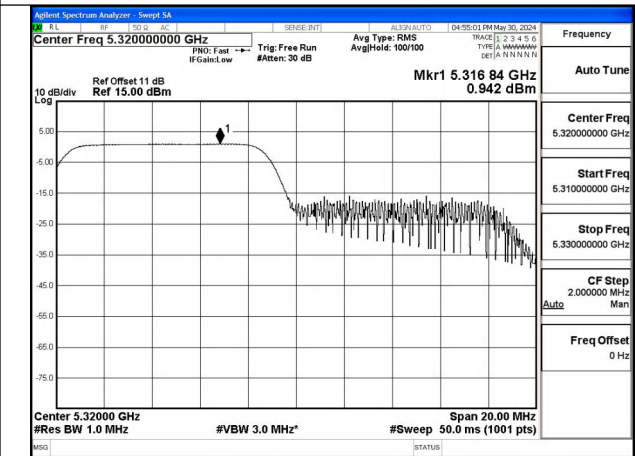

Mode:802.11ax HE20 Tone:106T Frequency:5260MHz  
Ant:Chain0

Mode:802.11ax HE20 Tone:106T Frequency:5280MHz  
Ant:Chain0

Mode:802.11ax HE20 Tone:106T Frequency:5320MHz  
Ant:Chain0

Mode:802.11ax HE20 Tone:106T Frequency:5260MHz  
Ant:Chain1

Mode:802.11ax HE20 Tone:106T Frequency:5280MHz  
Ant:Chain1

Mode:802.11ax HE20 Tone:106T Frequency:5320MHz  
Ant:Chain1

Mode:802.11ax HE20 Tone:242T Frequency:5260MHz  
Ant:Chain0

Mode:802.11ax HE20 Tone:242T Frequency:5280MHz  
Ant:Chain0