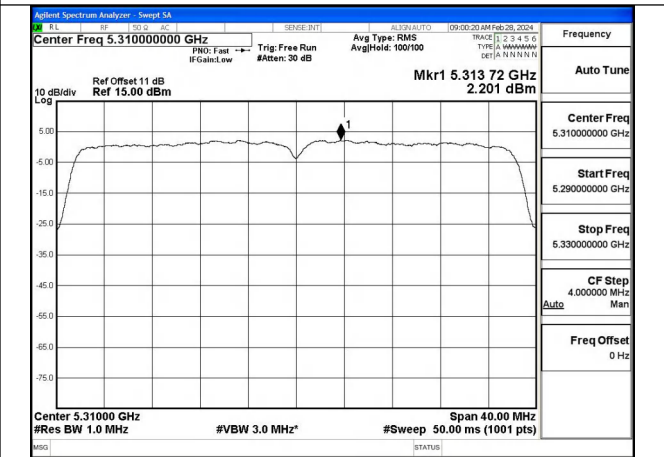

Test Mode: 802.11ac VHT40

Mode:802.11ac VHT40 Frequency:5270MHz  
Ant:Chain0

Mode:802.11ac VHT40 Frequency:5310MHz  
Ant:Chain0

Mode:802.11ac VHT40 Frequency:5270MHz  
Ant:Chain1

Mode:802.11ac VHT40 Frequency:5310MHz  
Ant:Chain1