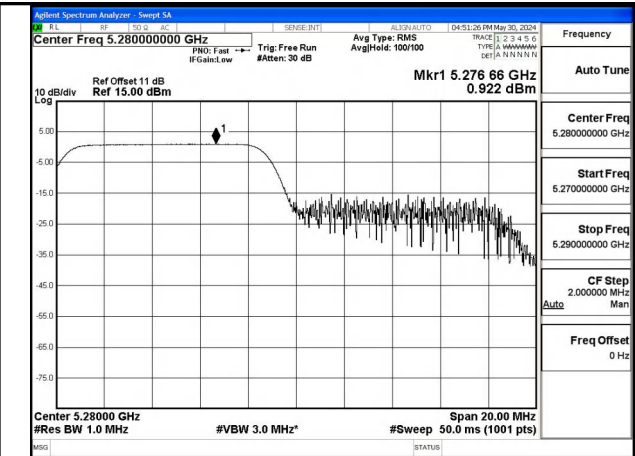

Mode:802.11ax HE20 Tone:106T Frequency:5260MHz  
Ant:Chain0

Mode:802.11ax HE20 Tone:106T Frequency:5280MHz  
Ant:Chain0

Mode:802.11ax HE20 Tone:106T Frequency:5320MHz  
Ant:Chain0

Mode:802.11ax HE20 Tone:106T Frequency:5260MHz  
Ant:Chain1

Mode:802.11ax HE20 Tone:106T Frequency:5280MHz  
Ant:Chain1

Mode:802.11ax HE20 Tone:106T Frequency:5320MHz  
Ant:Chain1

Mode:802.11ax HE20 Tone:242T Frequency:5260MHz  
Ant:Chain0

Mode:802.11ax HE20 Tone:242T Frequency:5280MHz  
Ant:Chain0