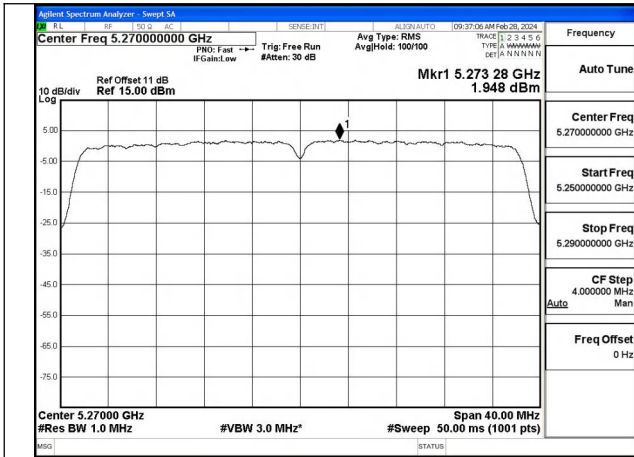

Test Mode: 802.11n HT40

Mode:802.11n HT40 Frequency:5270MHz Ant:Chain0