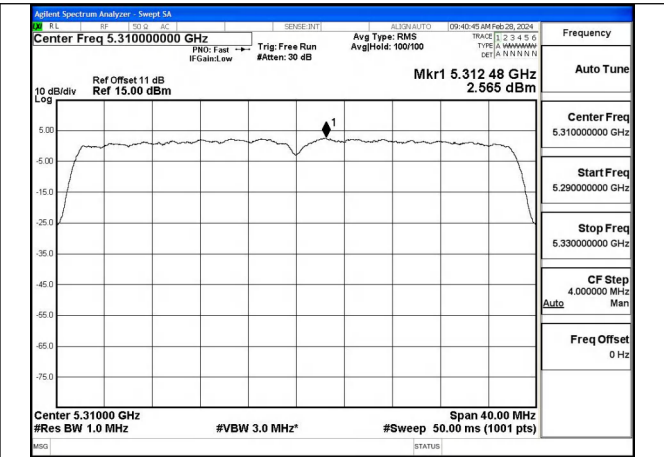

Test Mode: 802.11n HT40

Mode:802.11n HT40 Frequency:5310MHz Ant:Chain0