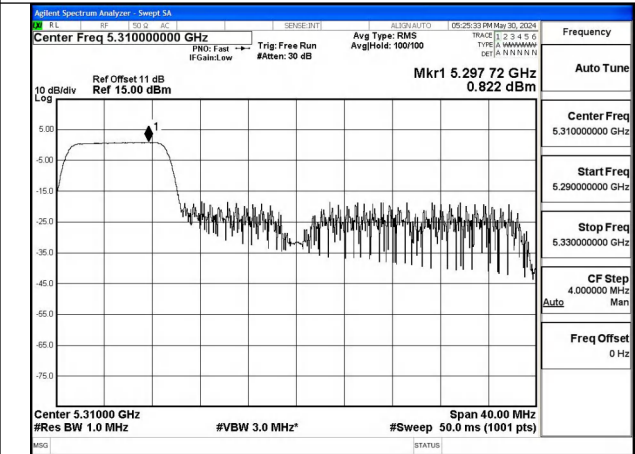

Mode:802.11ax HE40 Tone:106T Frequency:5310MHz
Ant:Chain1