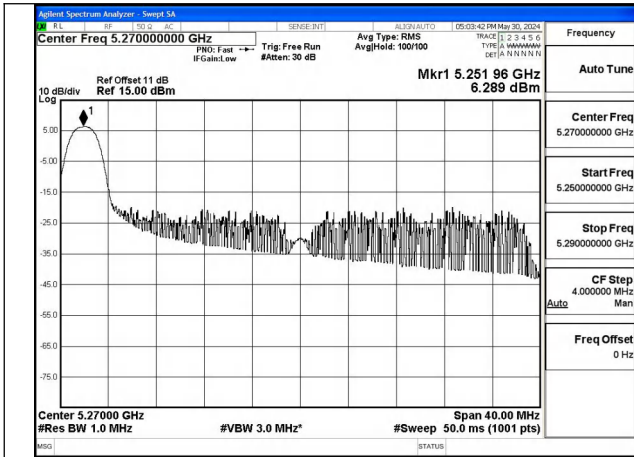

Test Mode: 802.11ax HE40

Mode:802.11ax HE40 Tone:26T Frequency:5270MHz
Ant:Chain0