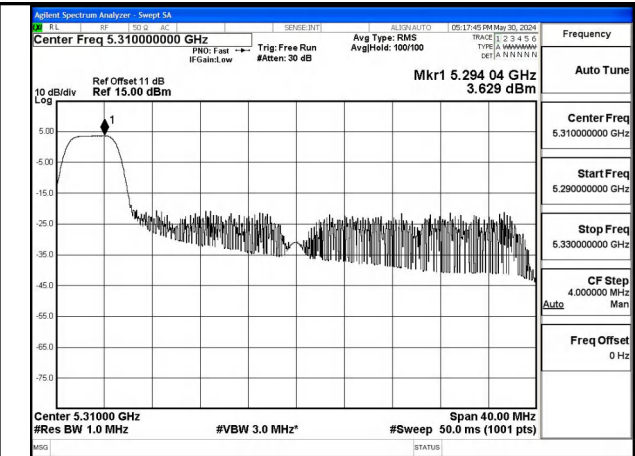

Mode:802.11ax HE40 Tone:52T Frequency:5310MHz
Ant:Chain1