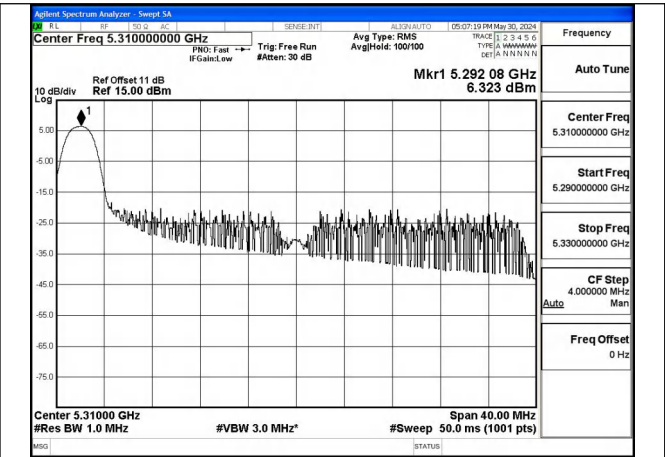

Mode:802.11ax HE40 Tone:26T Frequency:5310MHz
Ant:Chain0