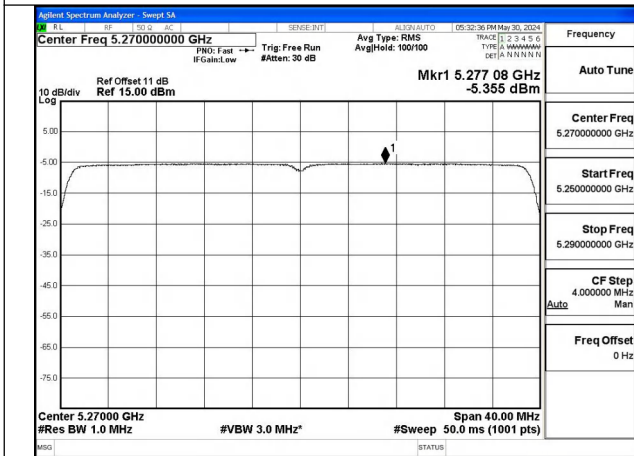

Mode:802.11ax HE40 Tone:242T Frequency:5270MHz  
Ant:Chain0

Mode:802.11ax HE40 Tone:242T Frequency:5310MHz  
Ant:Chain0

Mode:802.11ax HE40 Tone:242T Frequency:5270MHz  
Ant:Chain1

Mode:802.11ax HE40 Tone:242T Frequency:5310MHz  
Ant:Chain1