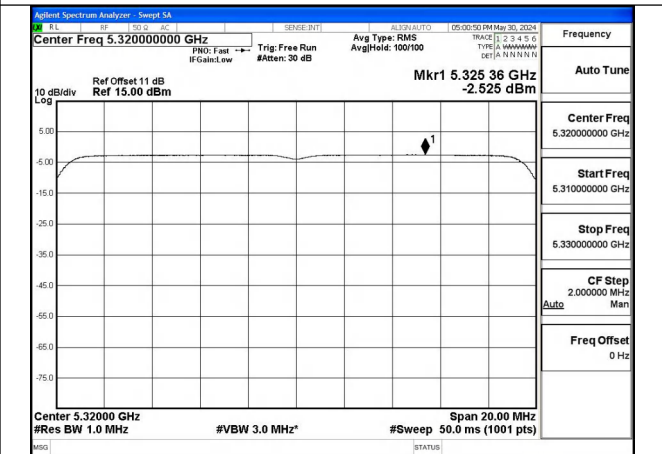

Mode:802.11ax HE20 Tone:106T Frequency:5280MHz  
Ant:Chain1

Mode:802.11ax HE20 Tone:106T Frequency:5320MHz  
Ant:Chain1

Mode:802.11ax HE20 Tone:242T Frequency:5260MHz  
Ant:Chain0

Mode:802.11ax HE20 Tone:242T Frequency:5280MHz  
Ant:Chain0

Mode:802.11ax HE20 Tone:242T Frequency:5320MHz  
Ant:Chain0

Mode:802.11ax HE20 Tone:242T Frequency:5260MHz  
Ant:Chain1

Mode:802.11ax HE20 Tone:242T Frequency:5280MHz  
Ant:Chain1

Mode:802.11ax HE20 Tone:242T Frequency:5320MHz  
Ant:Chain1