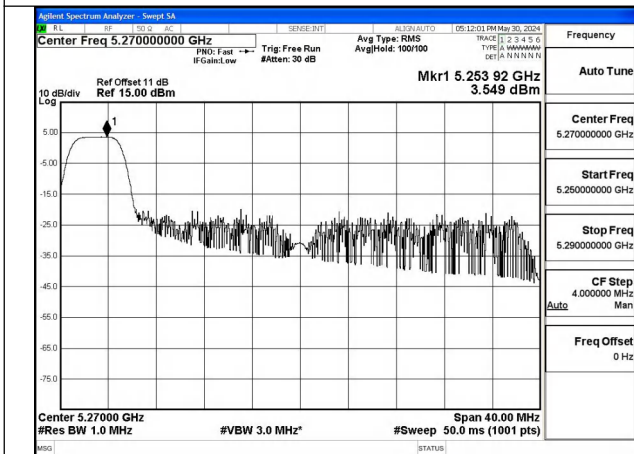

Test Mode: 802.11ax HE40

Mode:802.11ax HE40 Tone:26T Frequency:5270MHz  
Ant:Chain0

Mode:802.11ax HE40 Tone:26T Frequency:5310MHz  
Ant:Chain0

Mode:802.11ax HE40 Tone:26T Frequency:5270MHz  
Ant:Chain1

Mode:802.11ax HE40 Tone:26T Frequency:5310MHz  
Ant:Chain1