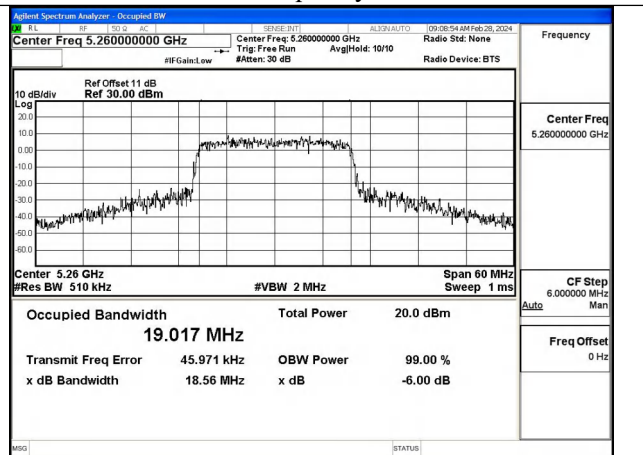

Mode:802.11ax HE20 Frequency:5260MHz Ant:Chain0

Mode:802.11ax HE20 Frequency:5280MHz Ant:Chain0