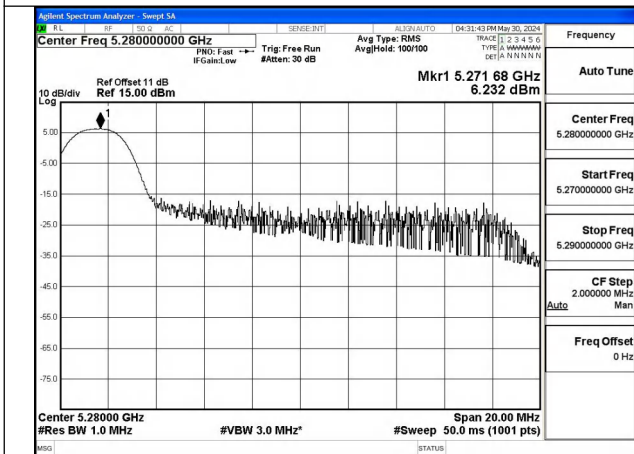

Mode:802.11ac VHT20 Frequency:5280MHz
Ant:Chain0

Mode:802.11ac VHT20 Frequency:5320MHz
Ant:Chain0

Mode:802.11ac VHT20 Frequency:5260MHz
Ant:Chain1

Mode:802.11ac VHT20 Frequency:5280MHz
Ant:Chain1

Mode:802.11ac VHT20 Frequency:5320MHz
Ant:Chain1

Test Mode: 802.11ax HE20

Mode:802.11ax HE20 Tone:26T Frequency:5260MHz
Ant:Chain0

Mode:802.11ax HE20 Tone:26T Frequency:5280MHz
Ant:Chain0

Mode:802.11ax HE20 Tone:26T Frequency:5320MHz
Ant:Chain0

Mode:802.11ax HE20 Tone:26T Frequency:5260MHz
Ant:Chain1

Mode:802.11ax HE20 Tone:26T Frequency:5280MHz
Ant:Chain1

Mode:802.11ax HE20 Tone:26T Frequency:5320MHz
Ant:Chain1

Mode:802.11ax HE20 Tone:52T Frequency:5260MHz
Ant:Chain0

Mode:802.11ax HE20 Tone:52T Frequency:5280MHz
Ant:Chain0