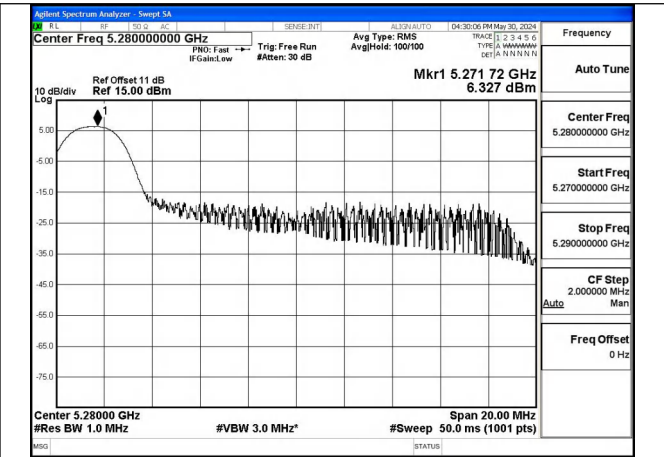

Mode:802.11ac VHT20 Frequency:5280MHz
Ant:Chain0

Mode:802.11ac VHT20 Frequency:5320MHz
Ant:Chain0

Mode:802.11ac VHT20 Frequency:5260MHz
Ant:Chain1

Mode:802.11ac VHT20 Frequency:5280MHz
Ant:Chain1

Mode:802.11ac VHT20 Frequency:5320MHz
Ant:Chain1

Test Mode: 802.11ax HE20

Mode:802.11ax HE20 Tone:26T Frequency:5260MHz
Ant:Chain0

Mode:802.11ax HE20 Tone:26T Frequency:5280MHz
Ant:Chain0

Mode:802.11ax HE20 Tone:26T Frequency:5320MHz
Ant:Chain0

Mode:802.11ax HE20 Tone:26T Frequency:5260MHz
Ant:Chain1