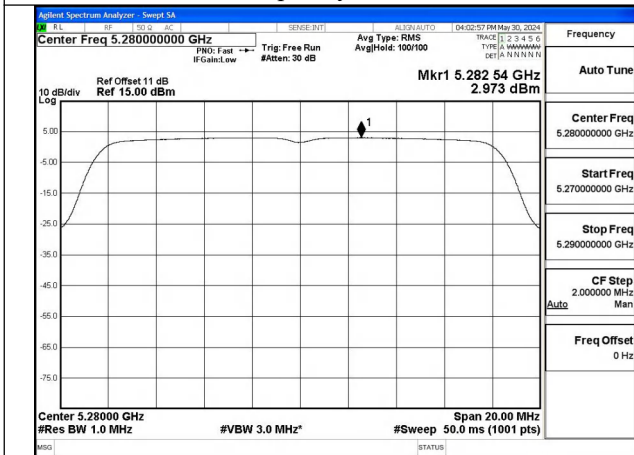

Test Mode	Antenna	Tones	5290MHz		---		---	
			Correction Factor(dB)	Power Density (dBm/MHz)	Correction Factor(dB)	Power Density (dBm/MHz)	Correction Factor(dB)	Power Density (dBm/MHz)
802.11ac VHT80	Chain0	NA	0.26	-0.600	---	---	---	---
802.11ac VHT80	Chain1	NA	0.25	-1.361	---	---	---	---
802.11ac VHT80	MIMO	NA	0.26	2.046	---	---	---	---
802.11ax HE80	Chain0	26T	0.20	6.280	---	---	---	---
802.11ax HE80	Chain1	26T	0.21	6.033	---	---	---	---
802.11ax HE80	MIMO	26T	0.21	9.169	---	---	---	---
802.11ax HE80	Chain0	52T	0.20	3.170	---	---	---	---
802.11ax HE80	Chain1	52T	0.21	3.046	---	---	---	---
802.11ax HE80	MIMO	52T	0.21	6.119	---	---	---	---
802.11ax HE80	Chain0	106T	0.20	0.375	---	---	---	---
802.11ax HE80	Chain1	106T	0.21	0.325	---	---	---	---
802.11ax HE80	MIMO	106T	0.21	3.360	---	---	---	---
802.11ax HE80	Chain0	242T	0.20	-2.938	---	---	---	---
802.11ax HE80	Chain1	242T	0.21	-2.977	---	---	---	---
802.11ax HE80	MIMO	242T	0.21	0.053	---	---	---	---
802.11ax HE80	Chain0	484T	0.20	-5.934	---	---	---	---
802.11ax HE80	Chain1	484T	0.21	-5.905	---	---	---	---
802.11ax HE80	MIMO	484T	0.21	-2.909	---	---	---	---
802.11ax HE80	Chain0	996T	0.20	-8.536	---	---	---	---
802.11ax HE80	Chain1	996T	0.21	-8.551	---	---	---	---
802.11ax HE80	MIMO	996T	0.21	-5.533	---	---	---	---

Test Mode: 802.11a

Mode:802.11a Frequency:5260MHz Ant:Chain0

Mode:802.11a Frequency:5280MHz Ant:Chain0

Mode:802.11a Frequency:5320MHz Ant:Chain0

Mode:802.11a Frequency:5260MHz Ant:Chain1

Mode:802.11a Frequency:5280MHz Ant:Chain1