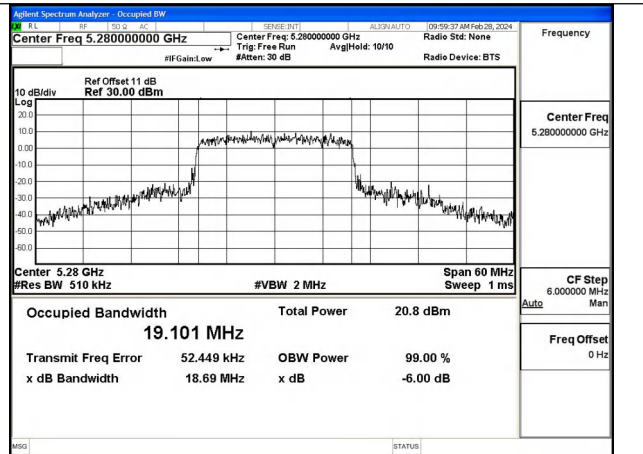

Mode:802.11ac VHT20 Frequency:5320MHz
Ant:Chain0

Mode:802.11ac VHT20 Frequency:5260MHz
Ant:Chain1

Mode:802.11ac VHT20 Frequency:5280MHz
Ant:Chain1

Mode:802.11ac VHT20 Frequency:5320MHz
Ant:Chain1

Test Mode: 802.11ax HE20

Mode:802.11ax HE20 Frequency:5260MHz Ant:Chain0

Mode:802.11ax HE20 Frequency:5280MHz Ant:Chain0

Mode:802.11ax HE20 Frequency:5320MHz Ant:Chain0

Mode:802.11ax HE20 Frequency:5260MHz Ant:Chain1

Mode:802.11ax HE20 Frequency:5280MHz Ant:Chain1