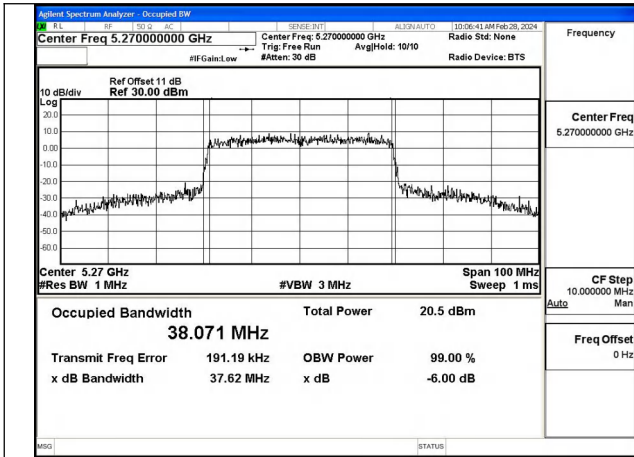

Test Mode: 802.11ax HE40