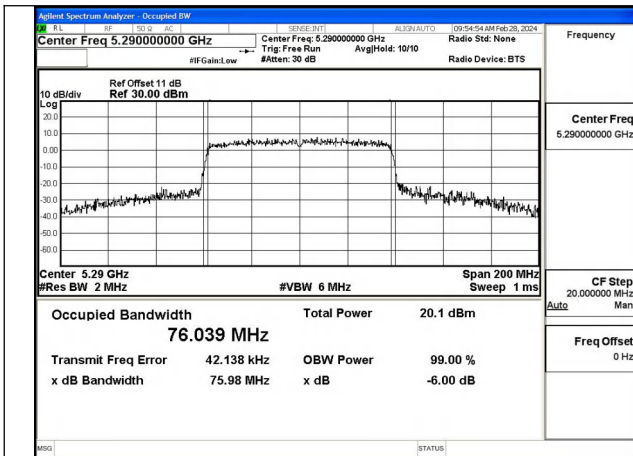

Test Mode: 802.11ac VHT80

Mode:802.11ac VHT80 Frequency:5290MHz
Ant:Chain0