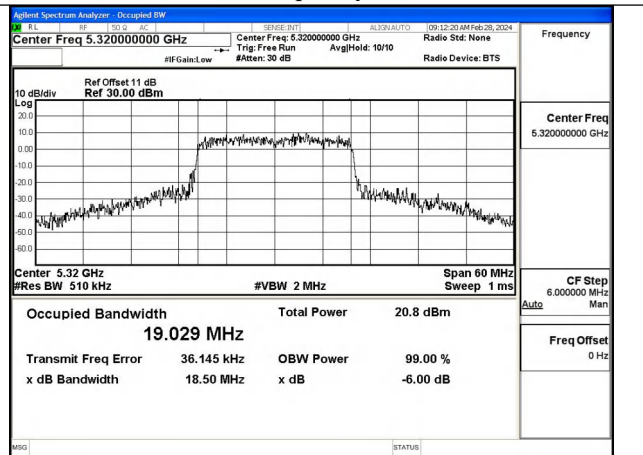

Mode:802.11ac VHT20 Frequency:5320MHz
Ant:Chain0

Mode:802.11ac VHT20 Frequency:5260MHz
Ant:Chain1

Mode:802.11ac VHT20 Frequency:5280MHz
Ant:Chain1

Mode:802.11ac VHT20 Frequency:5320MHz
Ant:Chain1

Test Mode: 802.11ax HE20

Mode:802.11ax HE20 Frequency:5260MHz Ant:Chain0

Mode:802.11ax HE20 Frequency:5280MHz Ant:Chain0

Mode:802.11ax HE20 Frequency:5320MHz Ant:Chain0

Mode:802.11ax HE20 Frequency:5260MHz Ant:Chain1

Mode:802.11ax HE20 Frequency:5280MHz Ant:Chain1