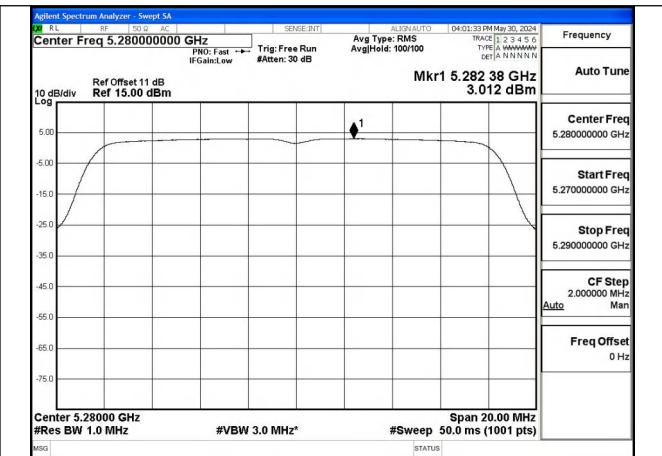

Test Mode: 802.11a

Mode:802.11a Frequency:5280MHz Ant:Chain0