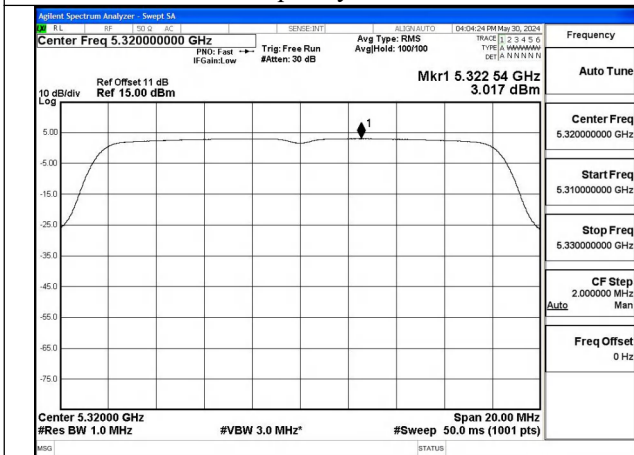

Mode:802.11a Frequency:5320MHz Ant:Chain0