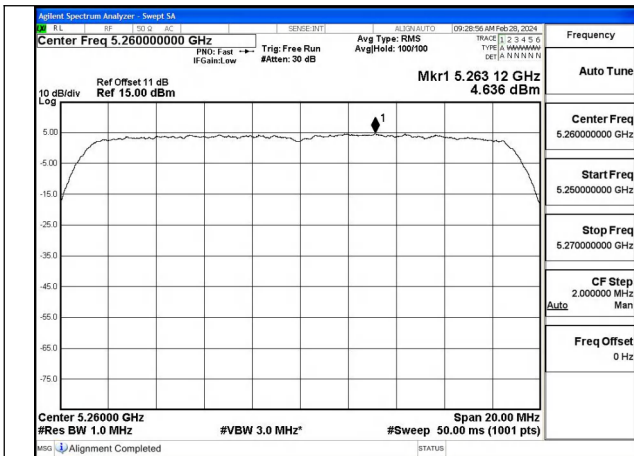

Test Mode: 802.11n HT20