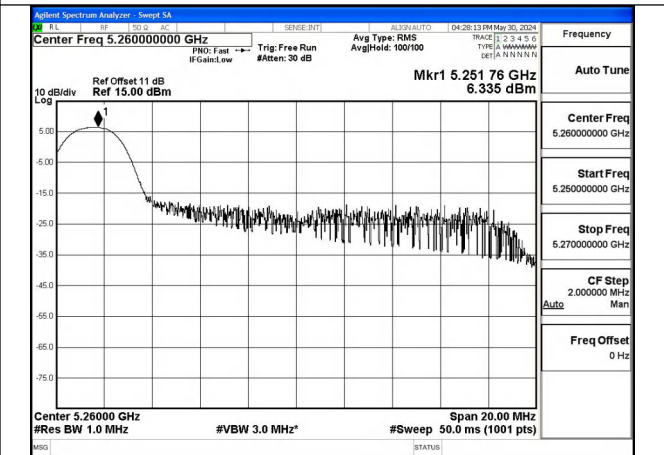

Mode:802.11ac VHT20 Frequency:5280MHz
Ant:Chain0

Mode:802.11ac VHT20 Frequency:5320MHz
Ant:Chain0

Mode:802.11ac VHT20 Frequency:5260MHz
Ant:Chain1

Mode:802.11ac VHT20 Frequency:5280MHz
Ant:Chain1

Mode:802.11ac VHT20 Frequency:5320MHz
Ant:Chain1

Test Mode: 802.11ax HE20

Mode:802.11ax HE20 Tone:26T Frequency:5260MHz
Ant:Chain0

Mode:802.11ax HE20 Tone:26T Frequency:5280MHz
Ant:Chain0

Mode:802.11ax HE20 Tone:26T Frequency:5320MHz
Ant:Chain0

Mode:802.11ax HE20 Tone:26T Frequency:5260MHz
Ant:Chain1