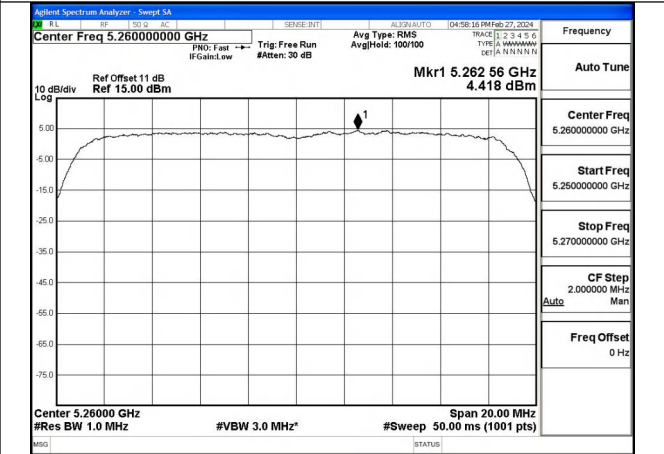

Mode:802.11n HT20 Frequency:5260MHz Ant:Chain1

Mode:802.11n HT20 Frequency:5280MHz Ant:Chain1

Mode:802.11n HT20 Frequency:5320MHz Ant:Chain1

Test Mode: 802.11ac VHT20

Mode:802.11ac VHT20 Frequency:5260MHz
Ant:Chain0

Mode:802.11ac VHT20 Frequency:5280MHz
Ant:Chain0

Mode:802.11ac VHT20 Frequency:5320MHz
Ant:Chain0

Mode:802.11ac VHT20 Frequency:5260MHz
Ant:Chain1

Mode:802.11ac VHT20 Frequency:5280MHz
Ant:Chain1

Mode:802.11ac VHT20 Frequency:5320MHz
Ant:Chain1