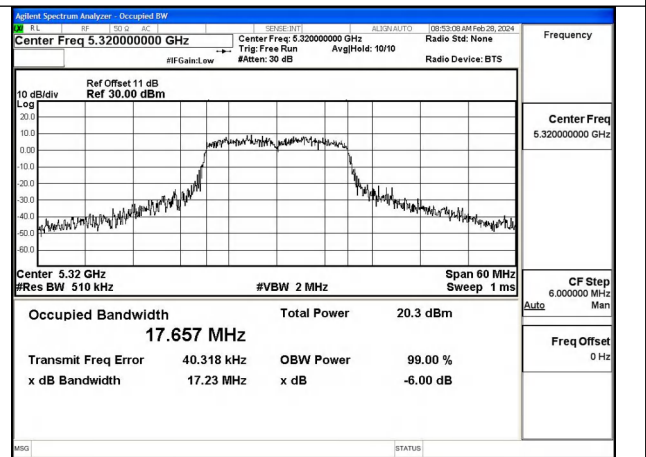

Mode:802.11ac VHT20 Frequency:5320MHz
Ant:Chain1