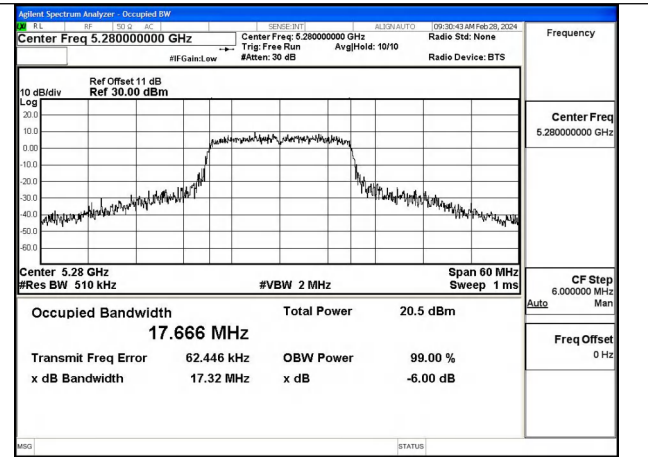

Test Mode: 802.11n HT20

Mode:802.11n HT20 Frequency:5260MHz Ant:Chain0

Mode:802.11n HT20 Frequency:5280MHz Ant:Chain0

Mode:802.11n HT20 Frequency:5320MHz Ant:Chain0

Mode:802.11n HT20 Frequency:5260MHz Ant:Chain1