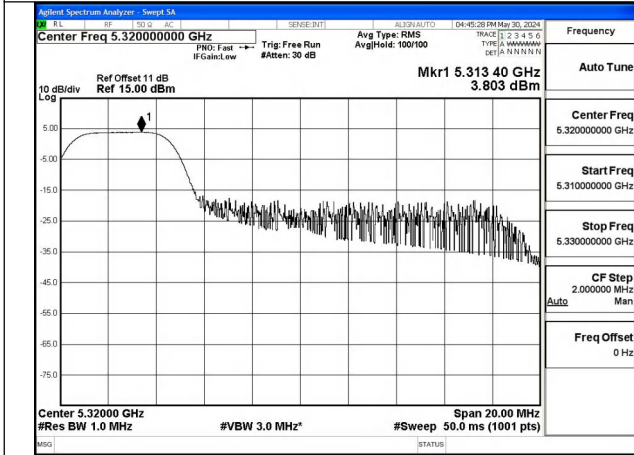

Test Mode: 802.11ax HE20

Mode:802.11ax HE20 Tone:26T Frequency:5260MHz
Ant:Chain0

Mode:802.11ax HE20 Tone:26T Frequency:5280MHz
Ant:Chain0

Mode:802.11ax HE20 Tone:26T Frequency:5320MHz
Ant:Chain0

Mode:802.11ax HE20 Tone:26T Frequency:5260MHz
Ant:Chain1

Mode:802.11ax HE20 Tone:26T Frequency:5280MHz
Ant:Chain1

Mode:802.11ax HE20 Tone:26T Frequency:5320MHz
Ant:Chain1

Mode:802.11ax HE20 Tone:52T Frequency:5260MHz
Ant:Chain0

Mode:802.11ax HE20 Tone:52T Frequency:5280MHz
Ant:Chain0

Mode:802.11ax HE20 Tone:52T Frequency:5320MHz
Ant:Chain0

Mode:802.11ax HE20 Tone:52T Frequency:5260MHz
Ant:Chain1

Mode:802.11ax HE20 Tone:52T Frequency:5280MHz
Ant:Chain1

Mode:802.11ax HE20 Tone:52T Frequency:5320MHz
Ant:Chain1