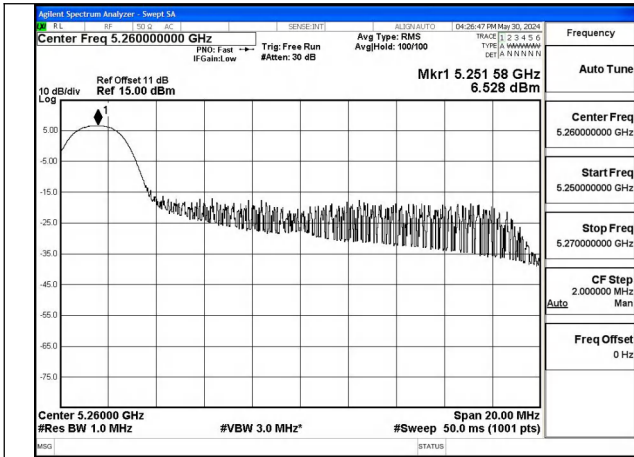

Mode:802.11ac VHT20 Frequency:5280MHz
Ant:Chain0

Mode:802.11ac VHT20 Frequency:5320MHz
Ant:Chain0

Mode:802.11ac VHT20 Frequency:5260MHz
Ant:Chain1

Mode:802.11ac VHT20 Frequency:5280MHz
Ant:Chain1

Mode:802.11ac VHT20 Frequency:5320MHz
Ant:Chain1

Test Mode: 802.11ax HE20

Mode:802.11ax HE20 Tone:26T Frequency:5260MHz
Ant:Chain0

Mode:802.11ax HE20 Tone:26T Frequency:5280MHz
Ant:Chain0

Mode:802.11ax HE20 Tone:26T Frequency:5320MHz
Ant:Chain0

Mode:802.11ax HE20 Tone:26T Frequency:5260MHz
Ant:Chain1