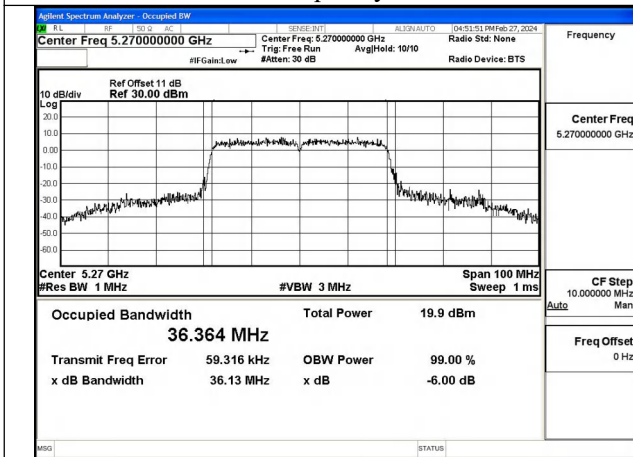

Mode:802.11n HT40 Frequency:5270MHz Ant:Chain0

Mode:802.11n HT40 Frequency:5310MHz Ant:Chain0

Mode:802.11n HT40 Frequency:5270MHz Ant:Chain1

Mode:802.11n HT40 Frequency:5310MHz Ant:Chain1