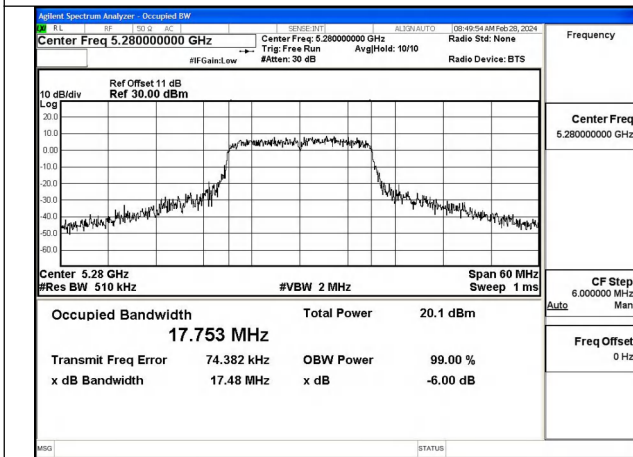

Mode:802.11ac VHT20 Frequency:5280MHz
Ant:Chain1