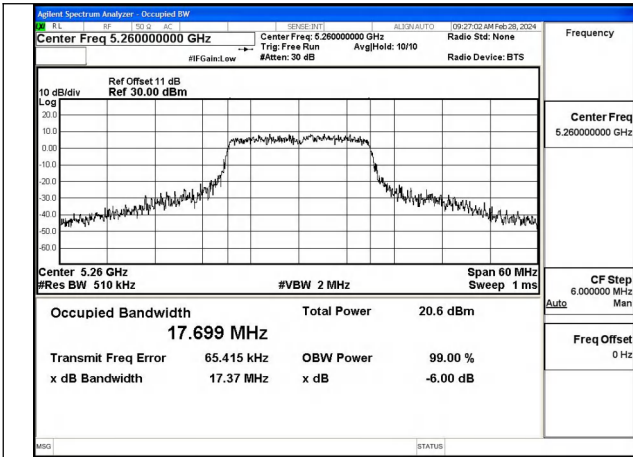

Test Mode: 802.11n HT20

Mode:802.11n HT20 Frequency:5260MHz Ant:Chain0

Mode:802.11n HT20 Frequency:5280MHz Ant:Chain0

Mode:802.11n HT20 Frequency:5320MHz Ant:Chain0

Mode:802.11n HT20 Frequency:5260MHz Ant:Chain1