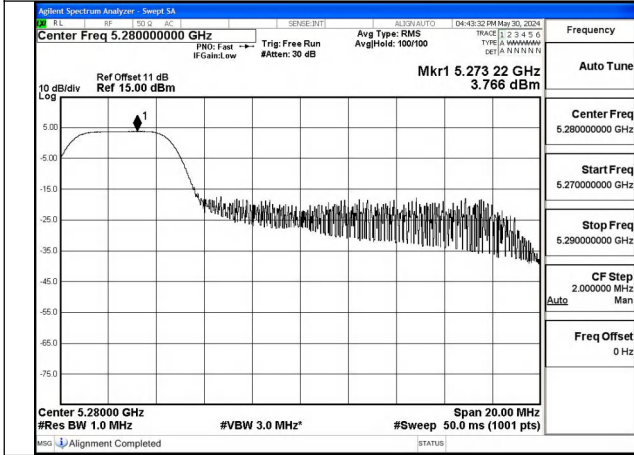

Test Mode: 802.11ax HE20

Mode:802.11ax HE20 Tone:26T Frequency:5260MHz
Ant:Chain0

Mode:802.11ax HE20 Tone:26T Frequency:5280MHz
Ant:Chain0

Mode:802.11ax HE20 Tone:26T Frequency:5320MHz
Ant:Chain0

Mode:802.11ax HE20 Tone:26T Frequency:5260MHz
Ant:Chain1

Mode:802.11ax HE20 Tone:26T Frequency:5280MHz
Ant:Chain1

Mode:802.11ax HE20 Tone:26T Frequency:5320MHz
Ant:Chain1

Mode:802.11ax HE20 Tone:52T Frequency:5260MHz
Ant:Chain0

Mode:802.11ax HE20 Tone:52T Frequency:5280MHz
Ant:Chain0

Mode:802.11ax HE20 Tone:52T Frequency:5320MHz
Ant:Chain0

Mode:802.11ax HE20 Tone:52T Frequency:5260MHz
Ant:Chain1

Mode:802.11ax HE20 Tone:52T Frequency:5280MHz
Ant:Chain1

Mode:802.11ax HE20 Tone:52T Frequency:5320MHz
Ant:Chain1