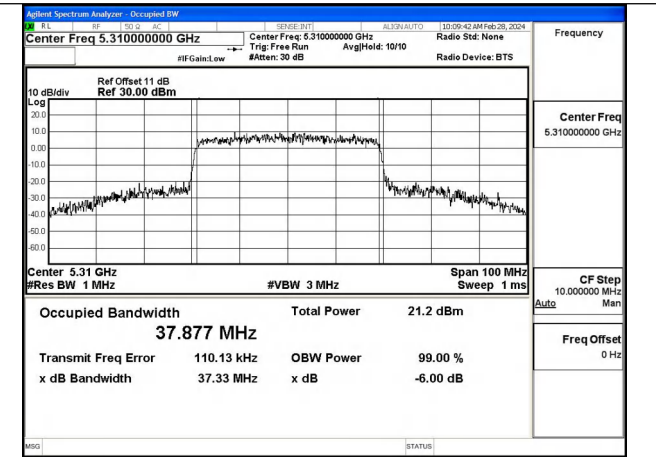

Test Mode: 802.11ax HE40