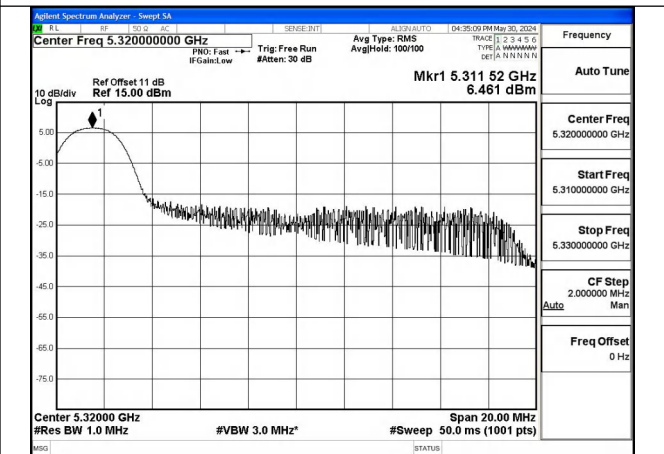

Mode:802.11ac VHT20 Frequency:5280MHz
Ant:Chain0

Mode:802.11ac VHT20 Frequency:5320MHz
Ant:Chain0

Mode:802.11ac VHT20 Frequency:5260MHz
Ant:Chain1

Mode:802.11ac VHT20 Frequency:5280MHz
Ant:Chain1

Mode:802.11ac VHT20 Frequency:5320MHz
Ant:Chain1

Test Mode: 802.11ax HE20

Mode:802.11ax HE20 Tone:26T Frequency:5260MHz
Ant:Chain0

Mode:802.11ax HE20 Tone:26T Frequency:5280MHz
Ant:Chain0

Mode:802.11ax HE20 Tone:26T Frequency:5320MHz
Ant:Chain0

Mode:802.11ax HE20 Tone:26T Frequency:5260MHz
Ant:Chain1

Mode:802.11ax HE20 Tone:26T Frequency:5280MHz
Ant:Chain1

Mode:802.11ax HE20 Tone:26T Frequency:5320MHz
Ant:Chain1

Mode:802.11ax HE20 Tone:52T Frequency:5260MHz
Ant:Chain0

Mode:802.11ax HE20 Tone:52T Frequency:5280MHz
Ant:Chain0