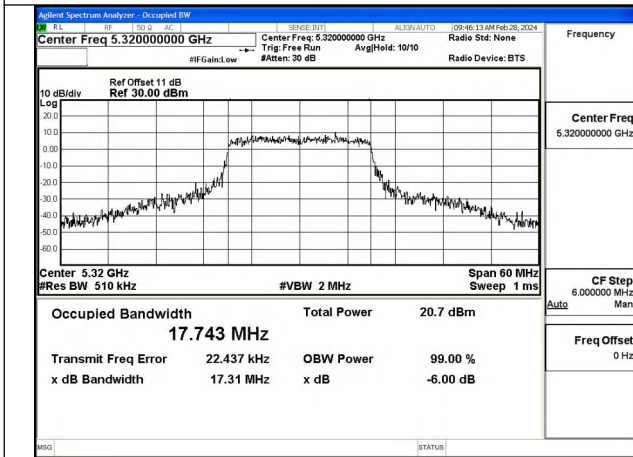

Mode:802.11n HT20 Frequency:5280MHz Ant:Chain1

Mode:802.11n HT20 Frequency:5320MHz Ant:Chain1

Test Mode: 802.11ac VHT20

Mode:802.11ac VHT20 Frequency:5260MHz
Ant:Chain0

Mode:802.11ac VHT20 Frequency:5280MHz
Ant:Chain0