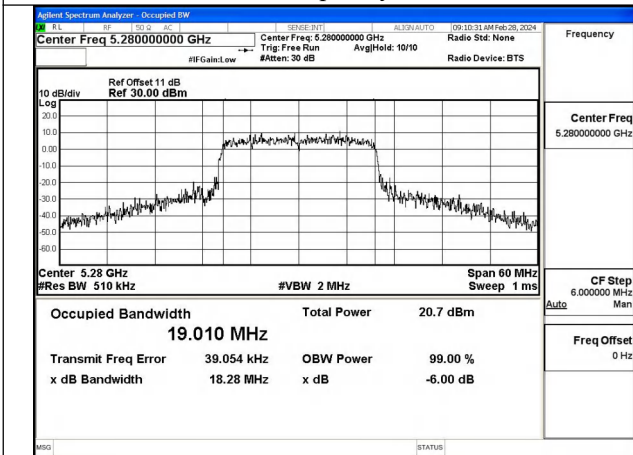

Mode:802.11ac VHT20 Frequency:5320MHz
Ant:Chain0

Mode:802.11ac VHT20 Frequency:5260MHz
Ant:Chain1

Mode:802.11ac VHT20 Frequency:5280MHz
Ant:Chain1

Mode:802.11ac VHT20 Frequency:5320MHz
Ant:Chain1

Test Mode: 802.11ax HE20

Mode:802.11ax HE20 Frequency:5260MHz Ant:Chain0

Mode:802.11ax HE20 Frequency:5280MHz Ant:Chain0

Mode:802.11ax HE20 Frequency:5320MHz Ant:Chain0

Mode:802.11ax HE20 Frequency:5260MHz Ant:Chain1

Mode:802.11ax HE20 Frequency:5280MHz Ant:Chain1