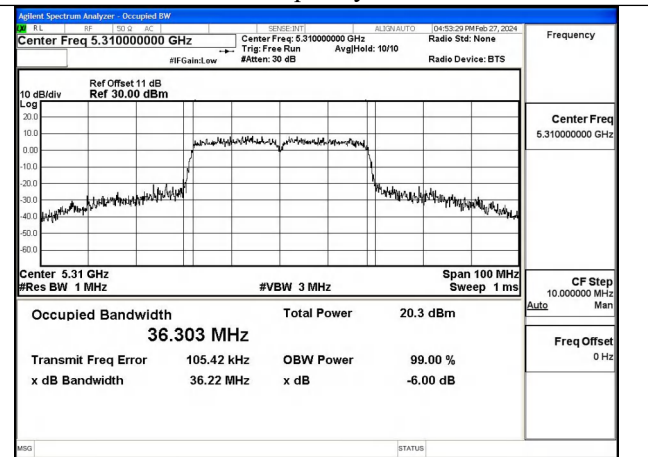

Mode:802.11n HT40 Frequency:5270MHz Ant:Chain0

Mode:802.11n HT40 Frequency:5310MHz Ant:Chain0

Mode:802.11n HT40 Frequency:5270MHz Ant:Chain1

Mode:802.11n HT40 Frequency:5310MHz Ant:Chain1