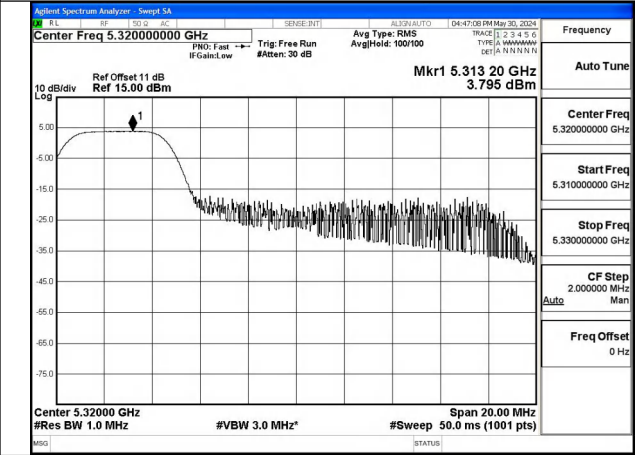

Mode:802.11ax HE20 Tone:26T Frequency:5280MHz
Ant:Chain1

Mode:802.11ax HE20 Tone:26T Frequency:5320MHz
Ant:Chain1

Mode:802.11ax HE20 Tone:52T Frequency:5260MHz
Ant:Chain0

Mode:802.11ax HE20 Tone:52T Frequency:5280MHz
Ant:Chain0

Mode:802.11ax HE20 Tone:52T Frequency:5320MHz
Ant:Chain0

Mode:802.11ax HE20 Tone:52T Frequency:5260MHz
Ant:Chain1

Mode:802.11ax HE20 Tone:52T Frequency:5280MHz
Ant:Chain1

Mode:802.11ax HE20 Tone:52T Frequency:5320MHz
Ant:Chain1