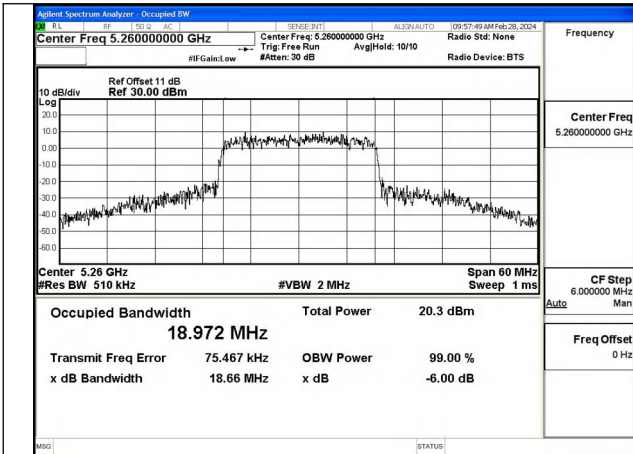

Mode:802.11ac VHT20 Frequency:5320MHz
Ant:Chain0

Mode:802.11ac VHT20 Frequency:5260MHz
Ant:Chain1

Mode:802.11ac VHT20 Frequency:5280MHz
Ant:Chain1

Mode:802.11ac VHT20 Frequency:5320MHz
Ant:Chain1

Test Mode: 802.11ax HE20

Mode:802.11ax HE20 Frequency:5260MHz Ant:Chain0

Mode:802.11ax HE20 Frequency:5280MHz Ant:Chain0

Mode:802.11ax HE20 Frequency:5320MHz Ant:Chain0

Mode:802.11ax HE20 Frequency:5260MHz Ant:Chain1

Mode:802.11ax HE20 Frequency:5280MHz Ant:Chain1