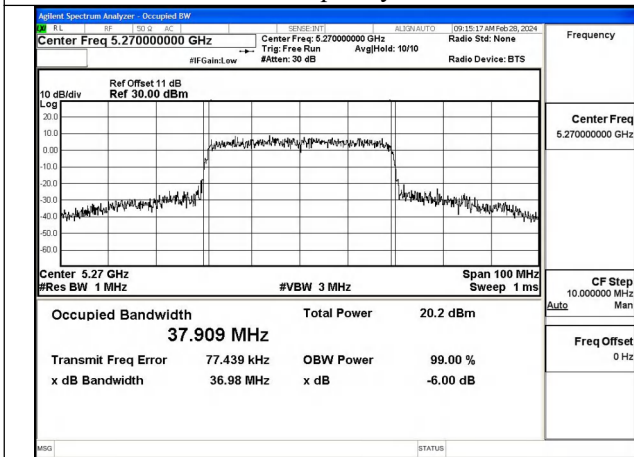

Mode:802.11ax HE40 Frequency:5270MHz Ant:Chain0

Mode:802.11ax HE40 Frequency:5310MHz Ant:Chain0

Mode:802.11ax HE40 Frequency:5270MHz Ant:Chain1

Mode:802.11ax HE40 Frequency:5310MHz Ant:Chain1