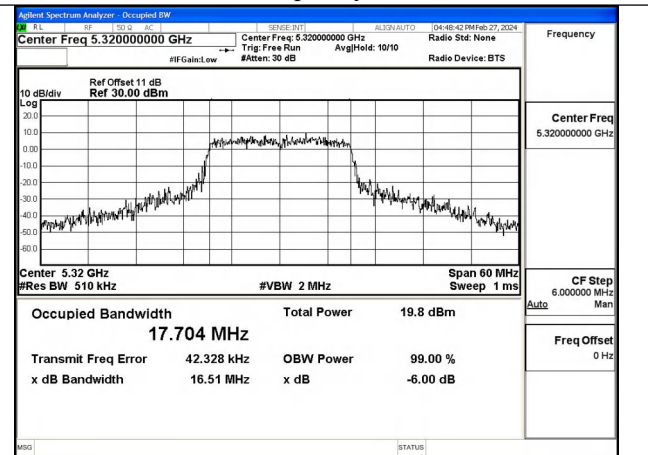

Test Mode: 802.11n HT20

Mode:802.11n HT20 Frequency:5260MHz Ant:Chain0

Mode:802.11n HT20 Frequency:5280MHz Ant:Chain0

Mode:802.11n HT20 Frequency:5320MHz Ant:Chain0

Mode:802.11n HT20 Frequency:5260MHz Ant:Chain1