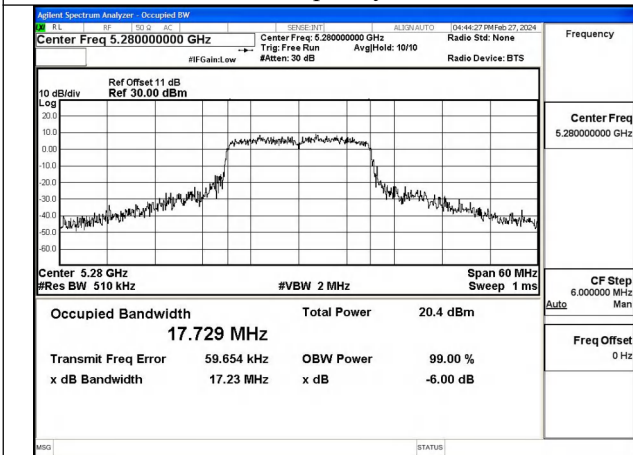

Test Mode: 802.11n HT20

Mode:802.11n HT20 Frequency:5260MHz Ant:Chain0

Mode:802.11n HT20 Frequency:5280MHz Ant:Chain0

Mode:802.11n HT20 Frequency:5320MHz Ant:Chain0

Mode:802.11n HT20 Frequency:5260MHz Ant:Chain1