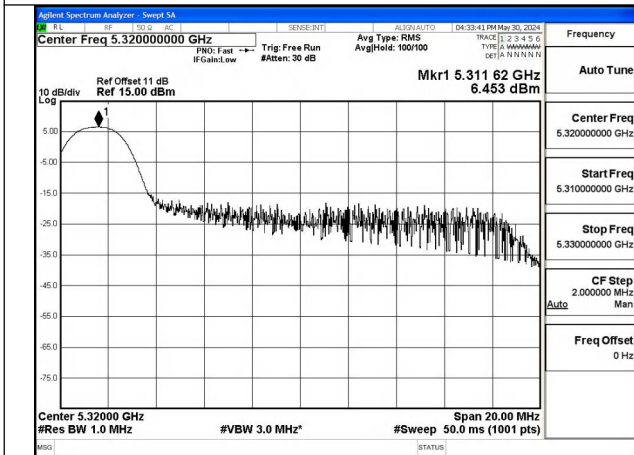

Mode:802.11ac VHT20 Frequency:5280MHz
Ant:Chain0

Mode:802.11ac VHT20 Frequency:5320MHz
Ant:Chain0

Mode:802.11ac VHT20 Frequency:5260MHz
Ant:Chain1

Mode:802.11ac VHT20 Frequency:5280MHz
Ant:Chain1

Mode:802.11ac VHT20 Frequency:5320MHz
Ant:Chain1

Test Mode: 802.11ax HE20

Mode:802.11ax HE20 Tone:26T Frequency:5260MHz
Ant:Chain0

Mode:802.11ax HE20 Tone:26T Frequency:5280MHz
Ant:Chain0

Mode:802.11ax HE20 Tone:26T Frequency:5320MHz
Ant:Chain0

Mode:802.11ax HE20 Tone:26T Frequency:5260MHz
Ant:Chain1