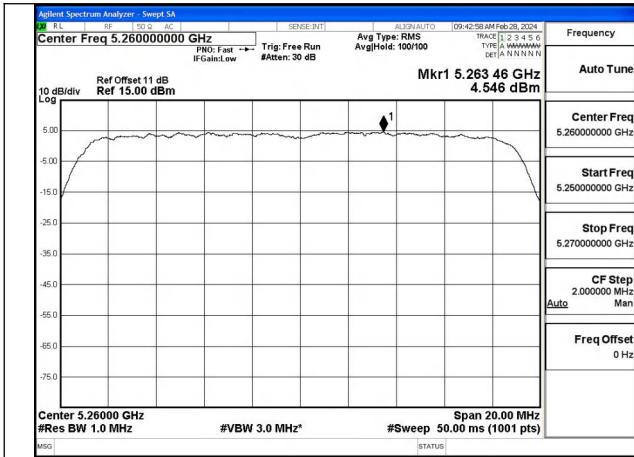

Test Mode: 802.11ac VHT20

Mode:802.11ac VHT20 Frequency:5260MHz
Ant:Chain0