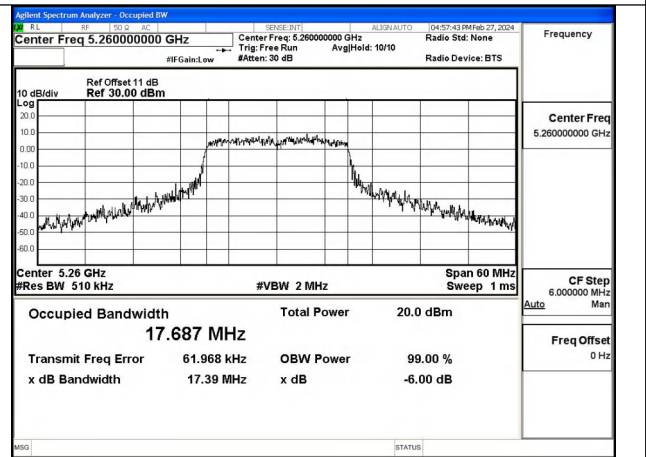

Mode:802.11n HT20 Frequency:5280MHz Ant:Chain1

Mode:802.11n HT20 Frequency:5320MHz Ant:Chain1

Test Mode: 802.11ac VHT20

Mode:802.11ac VHT20 Frequency:5260MHz
Ant:Chain0

Mode:802.11ac VHT20 Frequency:5280MHz
Ant:Chain0