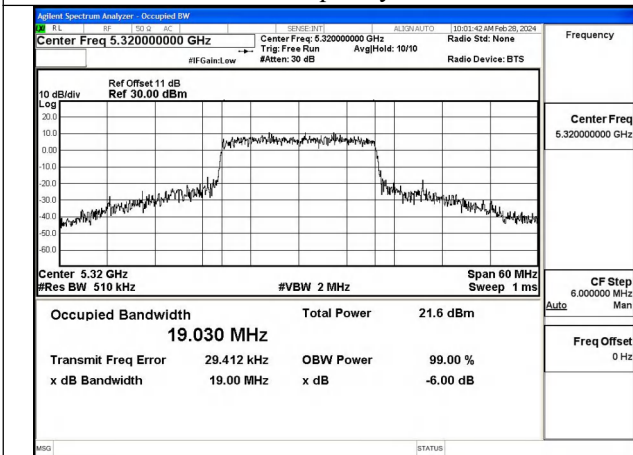

Mode:802.11ax HE20 Frequency:5260MHz Ant:Chain0

Mode:802.11ax HE20 Frequency:5280MHz Ant:Chain0