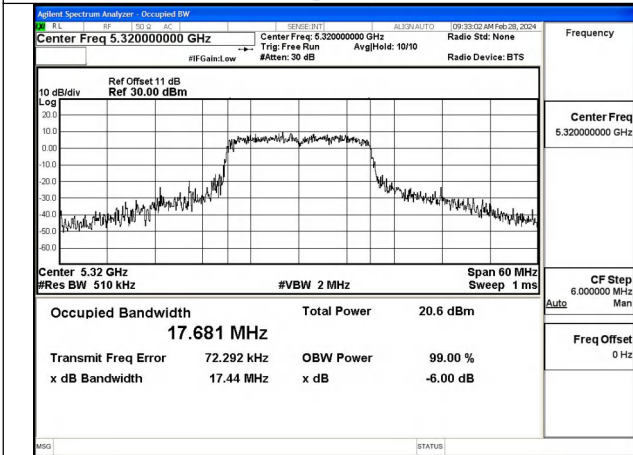

Test Mode: 802.11n HT20

Mode:802.11n HT20 Frequency:5260MHz Ant:Chain0

Mode:802.11n HT20 Frequency:5280MHz Ant:Chain0

Mode:802.11n HT20 Frequency:5320MHz Ant:Chain0

Mode:802.11n HT20 Frequency:5260MHz Ant:Chain1