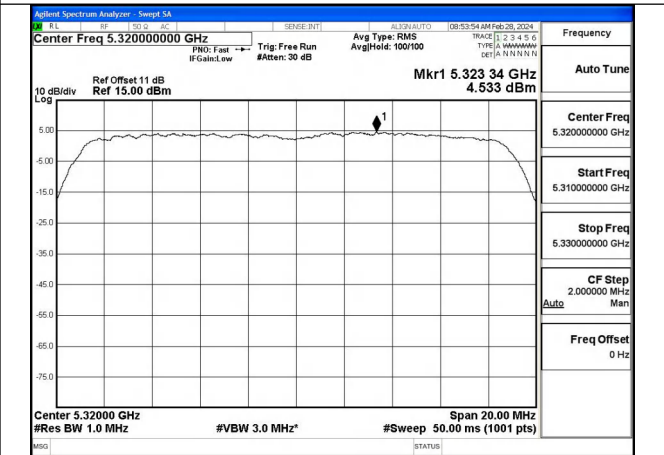

Mode:802.11ac VHT20 Frequency:5280MHz
Ant:Chain0

Mode:802.11ac VHT20 Frequency:5320MHz
Ant:Chain0

Mode:802.11ac VHT20 Frequency:5260MHz
Ant:Chain1

Mode:802.11ac VHT20 Frequency:5280MHz
Ant:Chain1

Mode:802.11ac VHT20 Frequency:5320MHz
Ant:Chain1

Test Mode: 802.11ax HE20

Mode:802.11ax HE20 Tone:26T Frequency:5260MHz
Ant:Chain0

Mode:802.11ax HE20 Tone:26T Frequency:5280MHz
Ant:Chain0

Mode:802.11ax HE20 Tone:26T Frequency:5320MHz
Ant:Chain0

Mode:802.11ax HE20 Tone:26T Frequency:5260MHz
Ant:Chain1