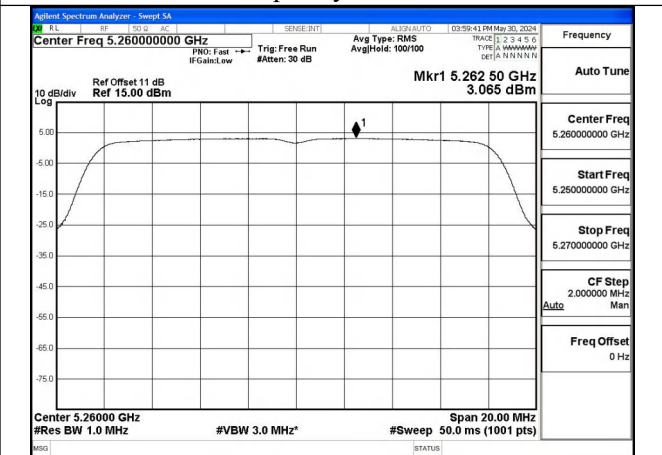

Mode:802.11a Frequency:5260MHz Ant:Chain1