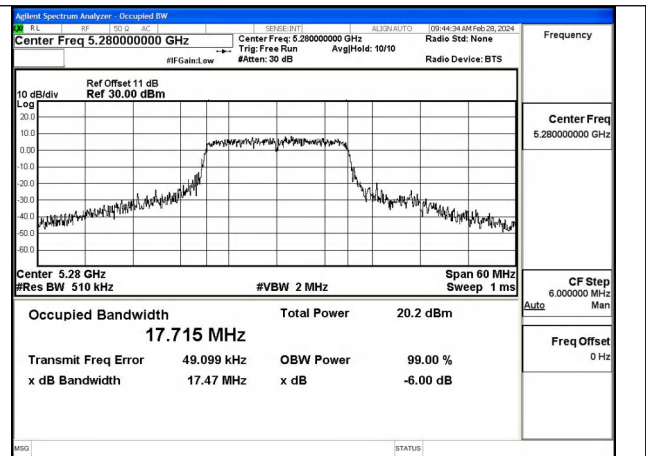

Test Mode: 802.11ac VHT20

Mode:802.11ac VHT20 Frequency:5280MHz
Ant:Chain0