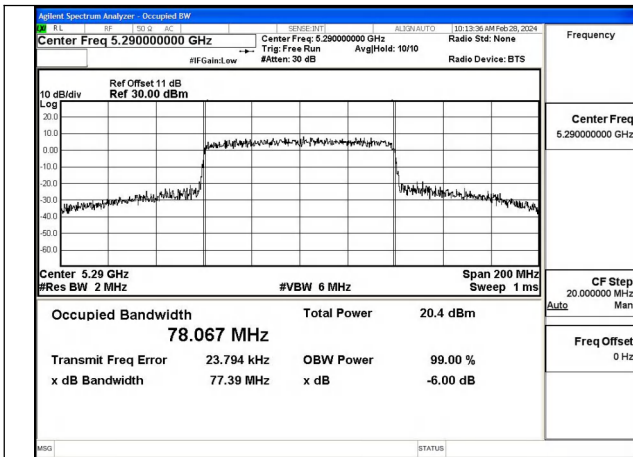

Mode:802.11ax HE40 Frequency:5310MHz Ant:Chain1

Test Mode: 802.11ac VHT80

Mode:802.11ac VHT80 Frequency:5290MHz
Ant:Chain0

Mode:802.11ac VHT80 Frequency:5290MHz
Ant:Chain1

Test Mode: 802.11ax HE80

Mode:802.11ax HE80 Frequency:5290MHz Ant:Chain0