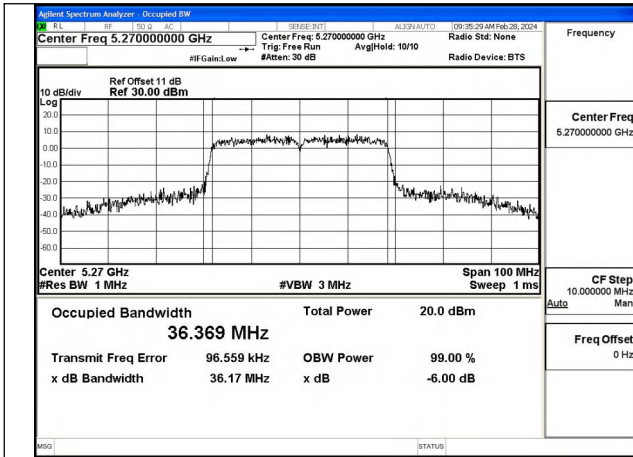

Test Mode: 802.11n HT40