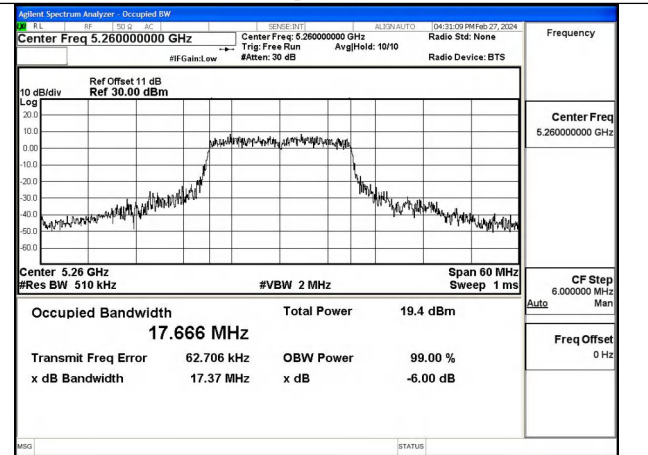

Test Mode: 802.11n HT20

Mode:802.11n HT20 Frequency:5260MHz Ant:Chain0

Mode:802.11n HT20 Frequency:5280MHz Ant:Chain0

Mode:802.11n HT20 Frequency:5320MHz Ant:Chain0

Mode:802.11n HT20 Frequency:5260MHz Ant:Chain1