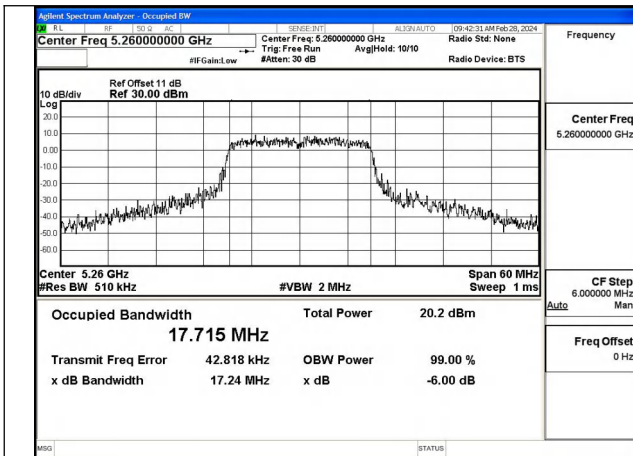

Test Mode: 802.11ac VHT20

Mode:802.11ac VHT20 Frequency:5260MHz
Ant:Chain0