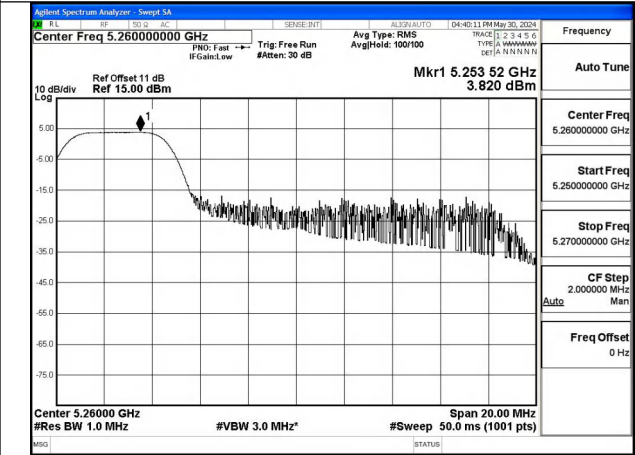

Test Mode: 802.11ax HE20

Mode:802.11ax HE20 Tone:26T Frequency:5260MHz
Ant:Chain0

Mode:802.11ax HE20 Tone:26T Frequency:5280MHz
Ant:Chain0

Mode:802.11ax HE20 Tone:26T Frequency:5320MHz
Ant:Chain0

Mode:802.11ax HE20 Tone:26T Frequency:5260MHz
Ant:Chain1

Mode:802.11ax HE20 Tone:26T Frequency:5280MHz
Ant:Chain1

Mode:802.11ax HE20 Tone:26T Frequency:5320MHz
Ant:Chain1

Mode:802.11ax HE20 Tone:52T Frequency:5260MHz
Ant:Chain0

Mode:802.11ax HE20 Tone:52T Frequency:5280MHz
Ant:Chain0

Mode:802.11ax HE20 Tone:52T Frequency:5320MHz
Ant:Chain0

Mode:802.11ax HE20 Tone:52T Frequency:5260MHz
Ant:Chain1

Mode:802.11ax HE20 Tone:52T Frequency:5280MHz
Ant:Chain1

Mode:802.11ax HE20 Tone:52T Frequency:5320MHz
Ant:Chain1