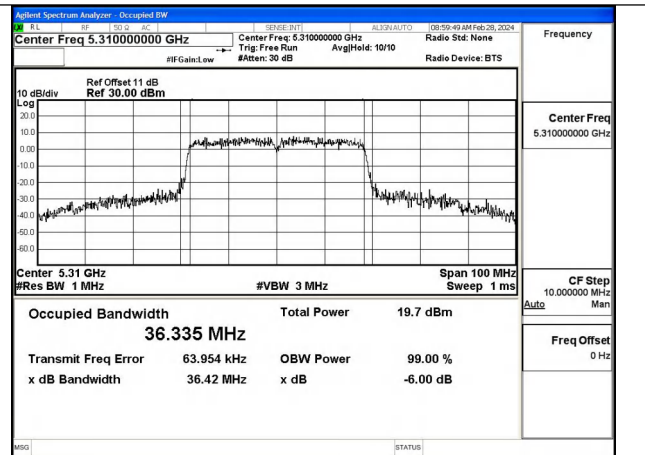

Mode:802.11n HT40 Frequency:5310MHz Ant:Chain1

Test Mode: 802.11ac VHT40

Mode:802.11ac VHT40 Frequency:5270MHz
Ant:Chain0

Mode:802.11ac VHT40 Frequency:5310MHz
Ant:Chain0

Mode:802.11ac VHT40 Frequency:5270MHz
Ant:Chain1