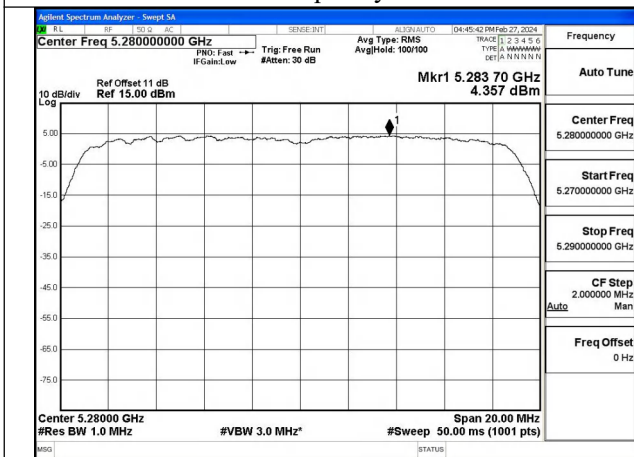

Mode:802.11n HT20 Frequency:5320MHz Ant:Chain0

Mode:802.11n HT20 Frequency:5260MHz Ant:Chain1

Mode:802.11n HT20 Frequency:5280MHz Ant:Chain1

Mode:802.11n HT20 Frequency:5320MHz Ant:Chain1