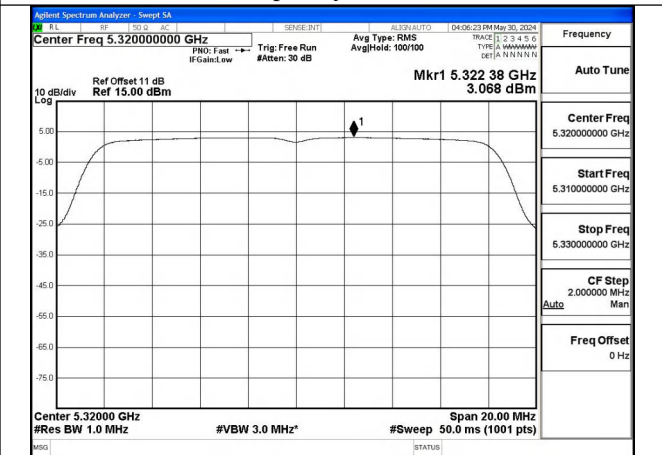

Test Mode	Antenna	Tones	5290MHz		---		---	
			Correction Factor(dB)	Power Density (dBm/MHz)	Correction Factor(dB)	Power Density (dBm/MHz)	Correction Factor(dB)	Power Density (dBm/MHz)
802.11ac VHT80	Chain0	NA	0.26	-0.600	---	---	---	---
802.11ac VHT80	Chain1	NA	0.25	-1.361	---	---	---	---
802.11ac VHT80	MIMO	NA	0.26	2.046	---	---	---	---
802.11ax HE80	Chain0	26T	0.20	6.280	---	---	---	---
802.11ax HE80	Chain1	26T	0.21	6.033	---	---	---	---
802.11ax HE80	MIMO	26T	0.21	9.169	---	---	---	---
802.11ax HE80	Chain0	52T	0.20	3.170	---	---	---	---
802.11ax HE80	Chain1	52T	0.21	3.046	---	---	---	---
802.11ax HE80	MIMO	52T	0.21	6.119	---	---	---	---
802.11ax HE80	Chain0	106T	0.20	0.375	---	---	---	---
802.11ax HE80	Chain1	106T	0.21	0.325	---	---	---	---
802.11ax HE80	MIMO	106T	0.21	3.360	---	---	---	---
802.11ax HE80	Chain0	242T	0.20	-2.938	---	---	---	---
802.11ax HE80	Chain1	242T	0.21	-2.977	---	---	---	---
802.11ax HE80	MIMO	242T	0.21	0.053	---	---	---	---
802.11ax HE80	Chain0	484T	0.20	-5.934	---	---	---	---
802.11ax HE80	Chain1	484T	0.21	-5.905	---	---	---	---
802.11ax HE80	MIMO	484T	0.21	-2.909	---	---	---	---
802.11ax HE80	Chain0	996T	0.20	-8.536	---	---	---	---
802.11ax HE80	Chain1	996T	0.21	-8.551	---	---	---	---
802.11ax HE80	MIMO	996T	0.21	-5.533	---	---	---	---

Test Mode: 802.11a

Mode:802.11a Frequency:5260MHz Ant:Chain0

Mode:802.11a Frequency:5280MHz Ant:Chain0

Mode:802.11a Frequency:5320MHz Ant:Chain0

Mode:802.11a Frequency:5260MHz Ant:Chain1

Mode:802.11a Frequency:5280MHz Ant:Chain1