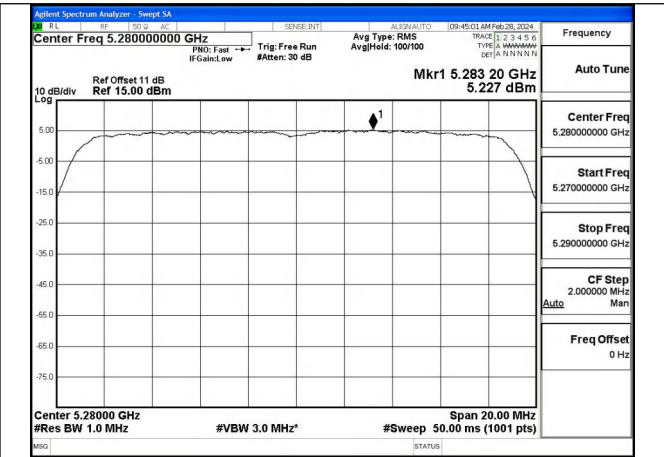

Mode:802.11n HT20 Frequency:5260MHz Ant:Chain1

Mode:802.11n HT20 Frequency:5280MHz Ant:Chain1

Mode:802.11n HT20 Frequency:5320MHz Ant:Chain1

Test Mode: 802.11ac VHT20

Mode:802.11ac VHT20 Frequency:5260MHz
Ant:Chain0

Mode:802.11ac VHT20 Frequency:5280MHz
Ant:Chain0

Mode:802.11ac VHT20 Frequency:5320MHz
Ant:Chain0

Mode:802.11ac VHT20 Frequency:5260MHz
Ant:Chain1

Mode:802.11ac VHT20 Frequency:5280MHz
Ant:Chain1

Mode:802.11ac VHT20 Frequency:5320MHz
Ant:Chain1