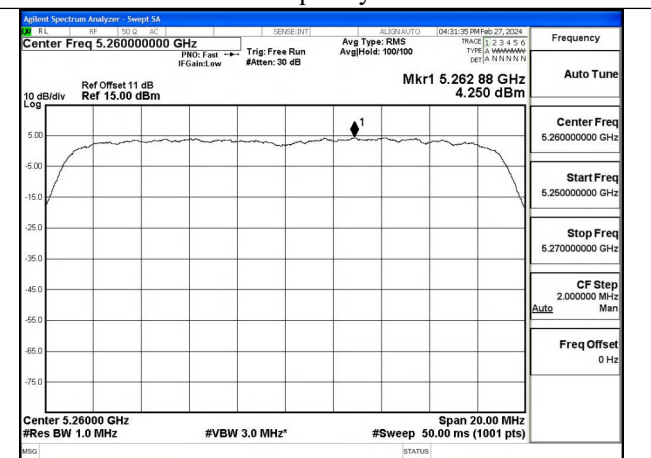

Test Mode	Antenna	Tones	5290MHz		---		---	
			Correction Factor(dB)	Power Density (dBm/MHz)	Correction Factor(dB)	Power Density (dBm/MHz)	Correction Factor(dB)	Power Density (dBm/MHz)
802.11ac VHT80	Chain0	NA	0.26	-0.600	---	---	---	---
802.11ac VHT80	Chain1	NA	0.25	-1.361	---	---	---	---
802.11ac VHT80	MIMO	NA	0.26	2.046	---	---	---	---
802.11ax HE80	Chain0	26T	0.20	6.280	---	---	---	---
802.11ax HE80	Chain1	26T	0.21	6.033	---	---	---	---
802.11ax HE80	MIMO	26T	0.21	9.169	---	---	---	---
802.11ax HE80	Chain0	52T	0.20	3.170	---	---	---	---
802.11ax HE80	Chain1	52T	0.21	3.046	---	---	---	---
802.11ax HE80	MIMO	52T	0.21	6.119	---	---	---	---
802.11ax HE80	Chain0	106T	0.20	0.375	---	---	---	---
802.11ax HE80	Chain1	106T	0.21	0.325	---	---	---	---
802.11ax HE80	MIMO	106T	0.21	3.360	---	---	---	---
802.11ax HE80	Chain0	242T	0.20	-2.938	---	---	---	---
802.11ax HE80	Chain1	242T	0.21	-2.977	---	---	---	---
802.11ax HE80	MIMO	242T	0.21	0.053	---	---	---	---
802.11ax HE80	Chain0	484T	0.20	-5.934	---	---	---	---
802.11ax HE80	Chain1	484T	0.21	-5.905	---	---	---	---
802.11ax HE80	MIMO	484T	0.21	-2.909	---	---	---	---
802.11ax HE80	Chain0	996T	0.20	-8.536	---	---	---	---
802.11ax HE80	Chain1	996T	0.21	-8.551	---	---	---	---
802.11ax HE80	MIMO	996T	0.21	-5.533	---	---	---	---

Test Mode: 802.11a

Mode:802.11a Frequency:5260MHz Ant:Chain0

Mode:802.11a Frequency:5280MHz Ant:Chain0

Mode:802.11a Frequency:5320MHz Ant:Chain0

Mode:802.11a Frequency:5260MHz Ant:Chain1

Mode:802.11a Frequency:5280MHz Ant:Chain1

Mode:802.11a Frequency:5320MHz Ant:Chain1

Test Mode: 802.11n HT20

Mode:802.11n HT20 Frequency:5260MHz Ant:Chain0

Mode:802.11n HT20 Frequency:5280MHz Ant:Chain0

Mode:802.11n HT20 Frequency:5320MHz Ant:Chain0