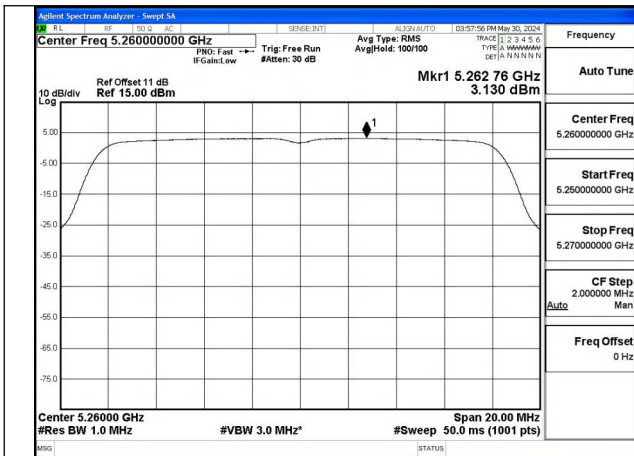

Test Mode: 802.11a

Mode:802.11a Frequency:5260MHz Ant:Chain0