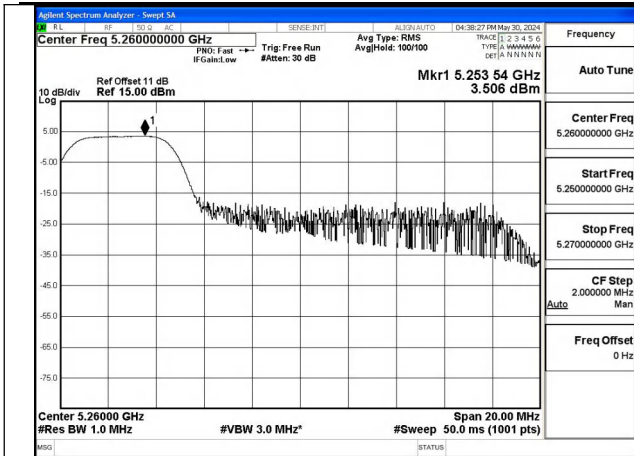

Mode:802.11ac VHT20 Frequency:5280MHz
Ant:Chain0

Mode:802.11ac VHT20 Frequency:5320MHz
Ant:Chain0

Mode:802.11ac VHT20 Frequency:5260MHz
Ant:Chain1

Mode:802.11ac VHT20 Frequency:5280MHz
Ant:Chain1

Mode:802.11ac VHT20 Frequency:5320MHz
Ant:Chain1

Test Mode: 802.11ax HE20

Mode:802.11ax HE20 Tone:26T Frequency:5260MHz
Ant:Chain0

Mode:802.11ax HE20 Tone:26T Frequency:5280MHz
Ant:Chain0

Mode:802.11ax HE20 Tone:26T Frequency:5320MHz
Ant:Chain0

Mode:802.11ax HE20 Tone:26T Frequency:5260MHz
Ant:Chain1

Mode:802.11ax HE20 Tone:26T Frequency:5280MHz
Ant:Chain1

Mode:802.11ax HE20 Tone:26T Frequency:5320MHz
Ant:Chain1

Mode:802.11ax HE20 Tone:52T Frequency:5260MHz
Ant:Chain0

Mode:802.11ax HE20 Tone:52T Frequency:5280MHz
Ant:Chain0