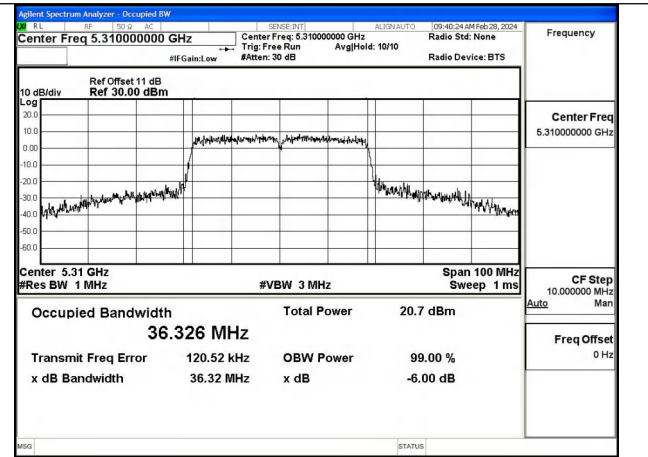

Test Mode: 802.11n HT40