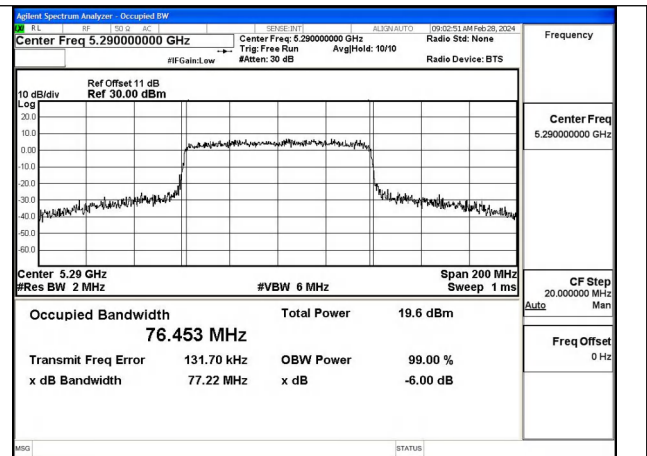

Mode:802.11ac VHT80 Frequency:5290MHz
Ant:Chain1