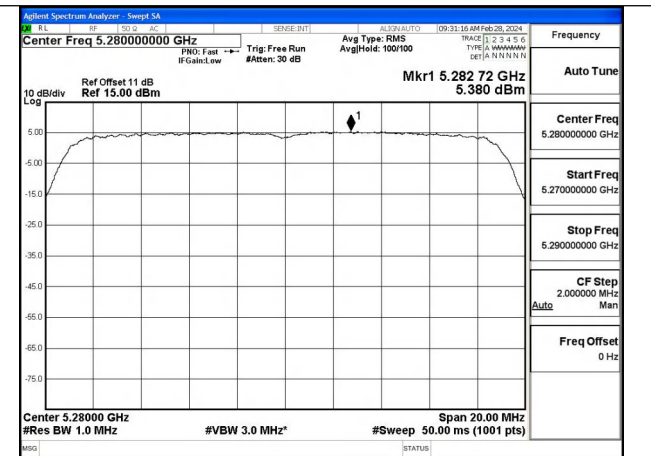

Test Mode: 802.11n HT20