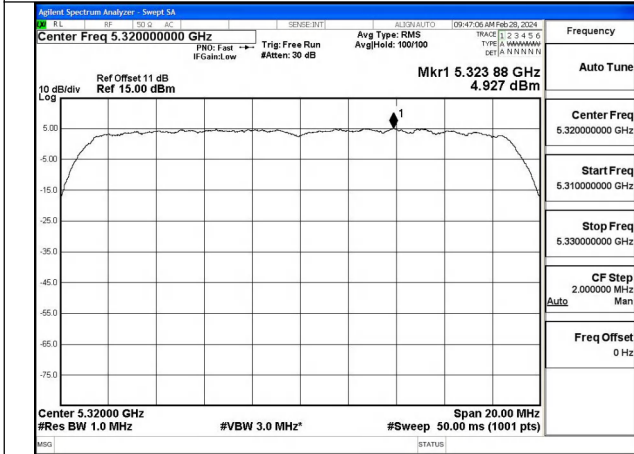

Mode:802.11n HT20 Frequency:5260MHz Ant:Chain1

Mode:802.11n HT20 Frequency:5280MHz Ant:Chain1

Mode:802.11n HT20 Frequency:5320MHz Ant:Chain1

Test Mode: 802.11ac VHT20

Mode:802.11ac VHT20 Frequency:5260MHz
Ant:Chain0

Mode:802.11ac VHT20 Frequency:5280MHz
Ant:Chain0

Mode:802.11ac VHT20 Frequency:5320MHz
Ant:Chain0

Mode:802.11ac VHT20 Frequency:5260MHz
Ant:Chain1

Mode:802.11ac VHT20 Frequency:5280MHz
Ant:Chain1

Mode:802.11ac VHT20 Frequency:5320MHz
Ant:Chain1