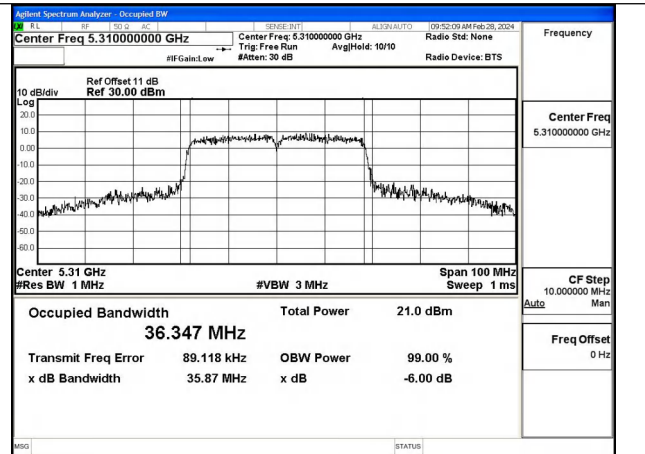

Mode:802.11ac VHT40 Frequency:5310MHz
Ant:Chain0