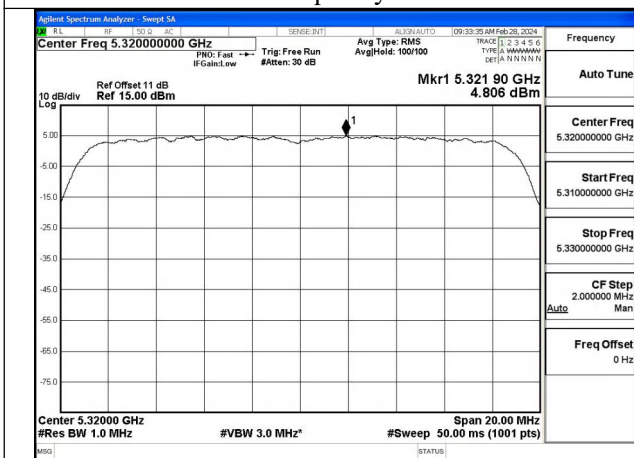

Test Mode	Antenna	Tones	5290MHz		---		---	
			Correction Factor(dB)	Power Density (dBm/MHz)	Correction Factor(dB)	Power Density (dBm/MHz)	Correction Factor(dB)	Power Density (dBm/MHz)
802.11ac VHT80	Chain0	NA	0.26	-0.600	---	---	---	---
802.11ac VHT80	Chain1	NA	0.25	-1.361	---	---	---	---
802.11ac VHT80	MIMO	NA	0.26	2.046	---	---	---	---
802.11ax HE80	Chain0	26T	0.20	6.280	---	---	---	---
802.11ax HE80	Chain1	26T	0.21	6.033	---	---	---	---
802.11ax HE80	MIMO	26T	0.21	9.169	---	---	---	---
802.11ax HE80	Chain0	52T	0.20	3.170	---	---	---	---
802.11ax HE80	Chain1	52T	0.21	3.046	---	---	---	---
802.11ax HE80	MIMO	52T	0.21	6.119	---	---	---	---
802.11ax HE80	Chain0	106T	0.20	0.375	---	---	---	---
802.11ax HE80	Chain1	106T	0.21	0.325	---	---	---	---
802.11ax HE80	MIMO	106T	0.21	3.360	---	---	---	---
802.11ax HE80	Chain0	242T	0.20	-2.938	---	---	---	---
802.11ax HE80	Chain1	242T	0.21	-2.977	---	---	---	---
802.11ax HE80	MIMO	242T	0.21	0.053	---	---	---	---
802.11ax HE80	Chain0	484T	0.20	-5.934	---	---	---	---
802.11ax HE80	Chain1	484T	0.21	-5.905	---	---	---	---
802.11ax HE80	MIMO	484T	0.21	-2.909	---	---	---	---
802.11ax HE80	Chain0	996T	0.20	-8.536	---	---	---	---
802.11ax HE80	Chain1	996T	0.21	-8.551	---	---	---	---
802.11ax HE80	MIMO	996T	0.21	-5.533	---	---	---	---

Test Mode: 802.11a

Mode:802.11a Frequency:5260MHz Ant:Chain0

Mode:802.11a Frequency:5280MHz Ant:Chain0

Mode:802.11a Frequency:5320MHz Ant:Chain0

Mode:802.11a Frequency:5260MHz Ant:Chain1

Mode:802.11a Frequency:5280MHz Ant:Chain1

Mode:802.11a Frequency:5320MHz Ant:Chain1

Test Mode: 802.11n HT20

Mode:802.11n HT20 Frequency:5260MHz Ant:Chain0

Mode:802.11n HT20 Frequency:5280MHz Ant:Chain0

Mode:802.11n HT20 Frequency:5320MHz Ant:Chain0