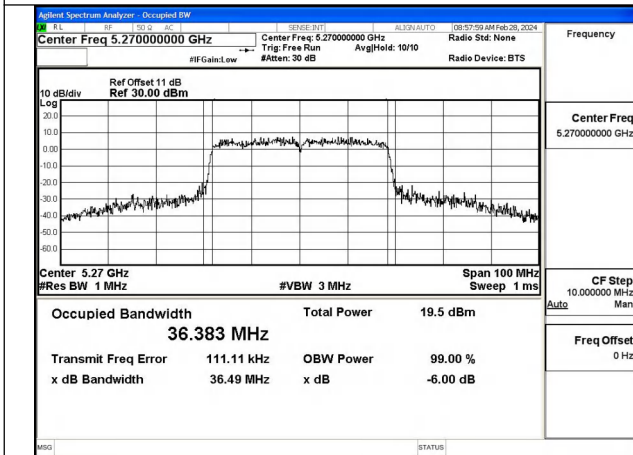

Mode:802.11n HT40 Frequency:5310MHz Ant:Chain1

Test Mode: 802.11ac VHT40

Mode:802.11ac VHT40 Frequency:5270MHz
Ant:Chain0

Mode:802.11ac VHT40 Frequency:5310MHz
Ant:Chain0

Mode:802.11ac VHT40 Frequency:5270MHz
Ant:Chain1