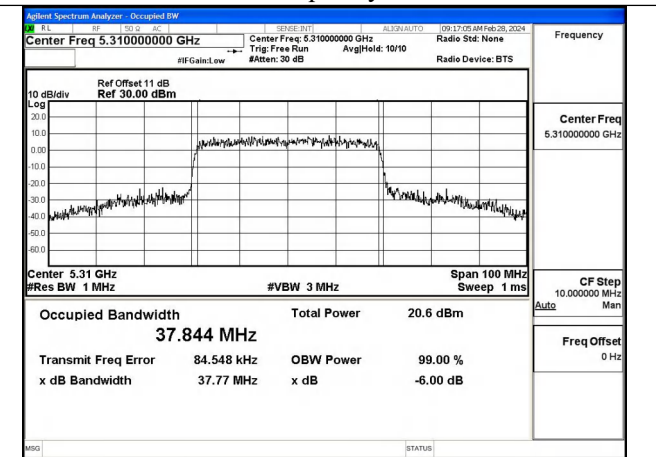

Mode:802.11ax HE40 Frequency:5270MHz Ant:Chain0

Mode:802.11ax HE40 Frequency:5310MHz Ant:Chain0

Mode:802.11ax HE40 Frequency:5270MHz Ant:Chain1

Mode:802.11ax HE40 Frequency:5310MHz Ant:Chain1