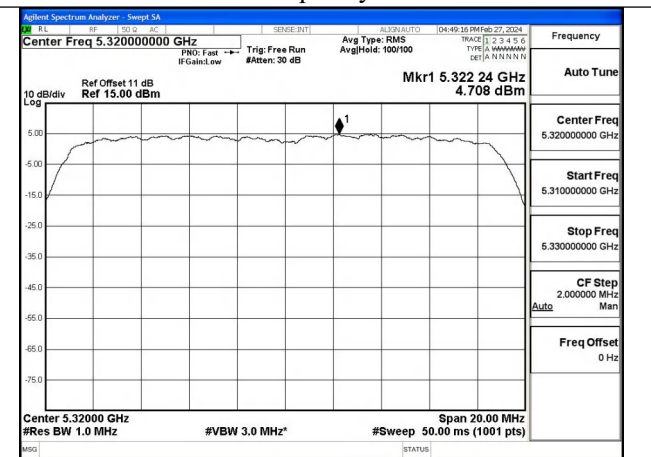

Mode:802.11n HT20 Frequency:5320MHz Ant:Chain0

Mode:802.11n HT20 Frequency:5260MHz Ant:Chain1

Mode:802.11n HT20 Frequency:5280MHz Ant:Chain1

Mode:802.11n HT20 Frequency:5320MHz Ant:Chain1