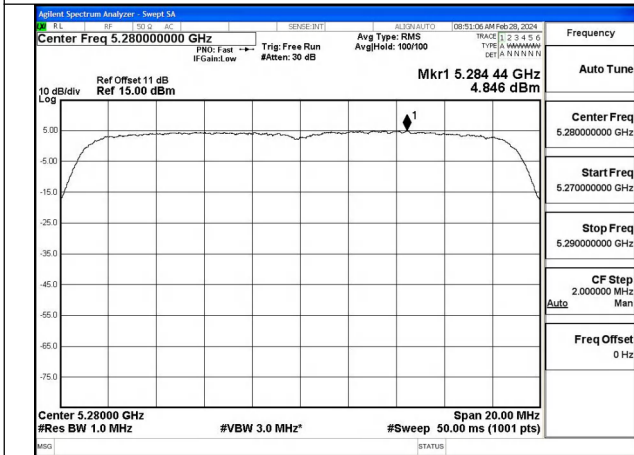

Mode:802.11n HT20 Frequency:5260MHz Ant:Chain1

Mode:802.11n HT20 Frequency:5280MHz Ant:Chain1

Mode:802.11n HT20 Frequency:5320MHz Ant:Chain1

Test Mode: 802.11ac VHT20

Mode:802.11ac VHT20 Frequency:5260MHz
Ant:Chain0

Mode:802.11ac VHT20 Frequency:5280MHz
Ant:Chain0

Mode:802.11ac VHT20 Frequency:5320MHz
Ant:Chain0

Mode:802.11ac VHT20 Frequency:5260MHz
Ant:Chain1

Mode:802.11ac VHT20 Frequency:5280MHz
Ant:Chain1

Mode:802.11ac VHT20 Frequency:5320MHz
Ant:Chain1