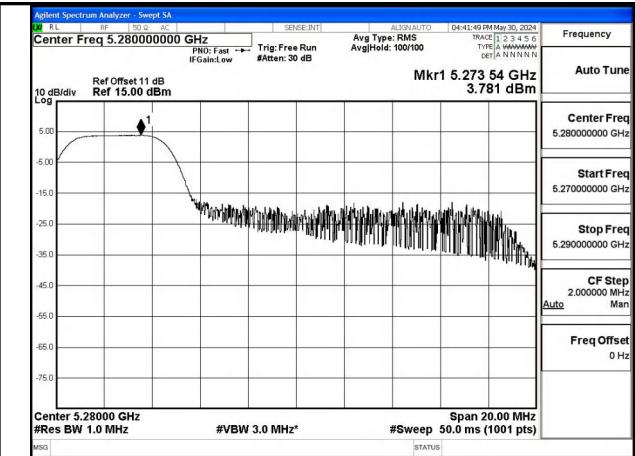

Mode:802.11ac VHT20 Frequency:5280MHz
Ant:Chain0

Mode:802.11ac VHT20 Frequency:5320MHz
Ant:Chain0

Mode:802.11ac VHT20 Frequency:5260MHz
Ant:Chain1

Mode:802.11ac VHT20 Frequency:5280MHz
Ant:Chain1

Mode:802.11ac VHT20 Frequency:5320MHz
Ant:Chain1

Test Mode: 802.11ax HE20

Mode:802.11ax HE20 Tone:26T Frequency:5260MHz
Ant:Chain0

Mode:802.11ax HE20 Tone:26T Frequency:5280MHz
Ant:Chain0

Mode:802.11ax HE20 Tone:26T Frequency:5320MHz
Ant:Chain0

Mode:802.11ax HE20 Tone:26T Frequency:5260MHz
Ant:Chain1

Mode:802.11ax HE20 Tone:26T Frequency:5280MHz
Ant:Chain1

Mode:802.11ax HE20 Tone:26T Frequency:5320MHz
Ant:Chain1

Mode:802.11ax HE20 Tone:52T Frequency:5260MHz
Ant:Chain0

Mode:802.11ax HE20 Tone:52T Frequency:5280MHz
Ant:Chain0