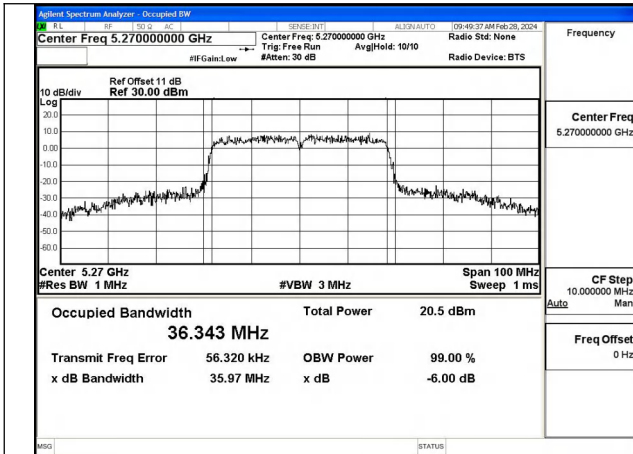

Test Mode: 802.11ac VHT40

Mode:802.11ac VHT40 Frequency:5270MHz
Ant:Chain0