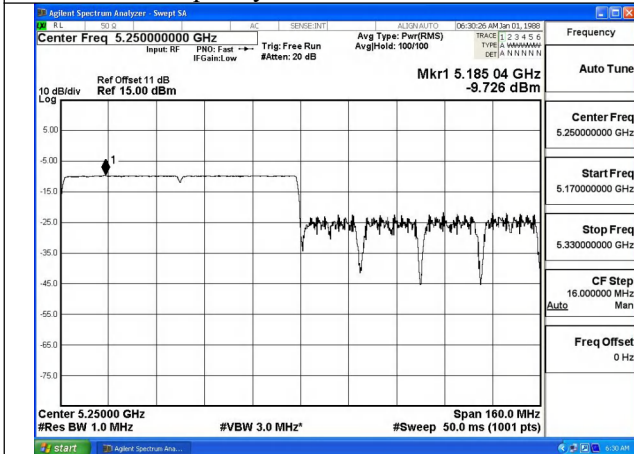

Mode:802.11ax HE160 Tone:242T  
Frequency:5250MHz Ant:Chain0

Mode:802.11ax HE160 Tone:242T  
Frequency:5250MHz Ant:Chain1

Mode:802.11ax HE160 Tone:484T  
Frequency:5250MHz Ant:Chain0

Mode:802.11ax HE160 Tone:484T  
Frequency:5250MHz Ant:Chain1

Mode:802.11ax HE160 Tone:996T  
Frequency:5250MHz Ant:Chain0

Mode:802.11ax HE160 Tone:996T  
Frequency:5250MHz Ant:Chain1