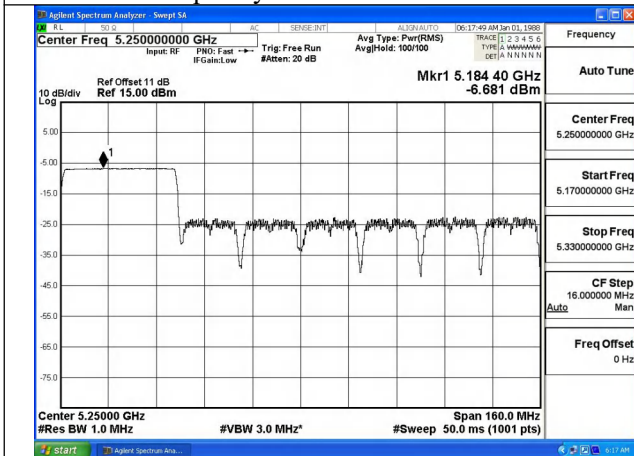

Mode:802.11ax HE160 Tone:242T  
Frequency:5250MHz Ant:Chain0

Mode:802.11ax HE160 Tone:242T  
Frequency:5250MHz Ant:Chain1

Mode:802.11ax HE160 Tone:484T  
Frequency:5250MHz Ant:Chain0

Mode:802.11ax HE160 Tone:484T  
Frequency:5250MHz Ant:Chain1

Mode:802.11ax HE160 Tone:996T  
Frequency:5250MHz Ant:Chain0

Mode:802.11ax HE160 Tone:996T  
Frequency:5250MHz Ant:Chain1