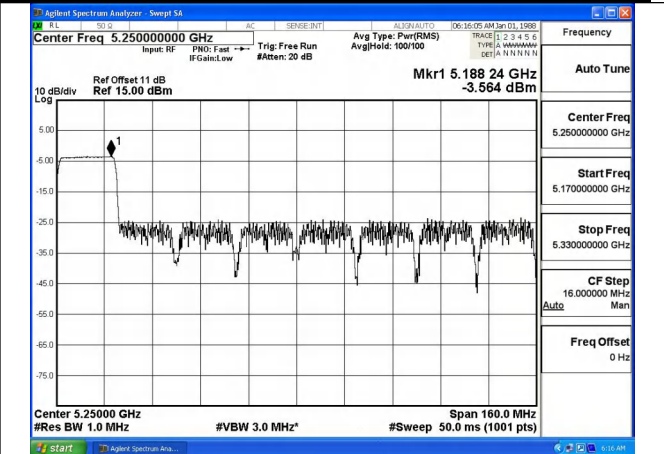

Mode:802.11ax HE160 Tone:242T  
Frequency:5250MHz Ant:Chain0

Mode:802.11ax HE160 Tone:242T  
Frequency:5250MHz Ant:Chain1

Mode:802.11ax HE160 Tone:484T  
Frequency:5250MHz Ant:Chain0

Mode:802.11ax HE160 Tone:484T  
Frequency:5250MHz Ant:Chain1

Mode:802.11ax HE160 Tone:996T  
Frequency:5250MHz Ant:Chain0

Mode:802.11ax HE160 Tone:996T  
Frequency:5250MHz Ant:Chain1