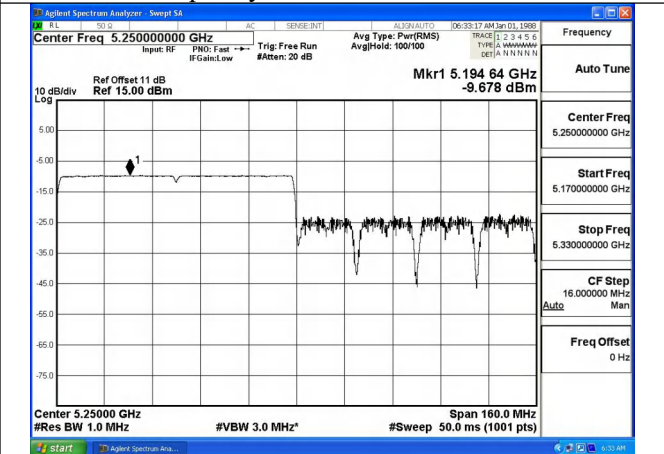

Mode:802.11ax HE160 Tone:242T  
Frequency:5250MHz Ant:Chain0

Mode:802.11ax HE160 Tone:242T  
Frequency:5250MHz Ant:Chain1

Mode:802.11ax HE160 Tone:484T  
Frequency:5250MHz Ant:Chain0

Mode:802.11ax HE160 Tone:484T  
Frequency:5250MHz Ant:Chain1

Mode:802.11ax HE160 Tone:996T  
Frequency:5250MHz Ant:Chain0

Mode:802.11ax HE160 Tone:996T  
Frequency:5250MHz Ant:Chain1