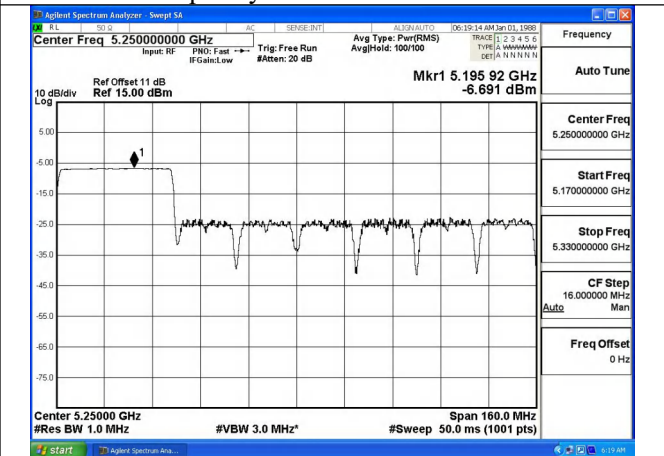

Mode:802.11ax HE160 Tone:242T  
Frequency:5250MHz Ant:Chain0

Mode:802.11ax HE160 Tone:242T  
Frequency:5250MHz Ant:Chain1

Mode:802.11ax HE160 Tone:484T  
Frequency:5250MHz Ant:Chain0

Mode:802.11ax HE160 Tone:484T  
Frequency:5250MHz Ant:Chain1

Mode:802.11ax HE160 Tone:996T  
Frequency:5250MHz Ant:Chain0

Mode:802.11ax HE160 Tone:996T  
Frequency:5250MHz Ant:Chain1