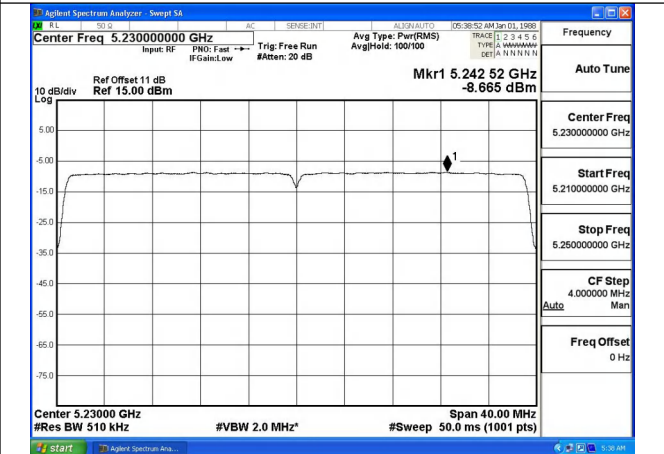

Mode:802.11ax HE40 Tone:106T Frequency:5190MHz
Ant:Chain1

Mode:802.11ax HE40 Tone:106T Frequency:5230MHz
Ant:Chain1

Mode:802.11ax HE40 Tone:242T Frequency:5190MHz
Ant:Chain0

Mode:802.11ax HE40 Tone:242T Frequency:5230MHz
Ant:Chain0

Mode:802.11ax HE40 Tone:242T Frequency:5190MHz
Ant:Chain1

Mode:802.11ax HE40 Tone:242T Frequency:5230MHz
Ant:Chain1

Mode:802.11ax HE40 Tone:484T Frequency:5190MHz
Ant:Chain0

Mode:802.11ax HE40 Tone:484T Frequency:5230MHz
Ant:Chain0