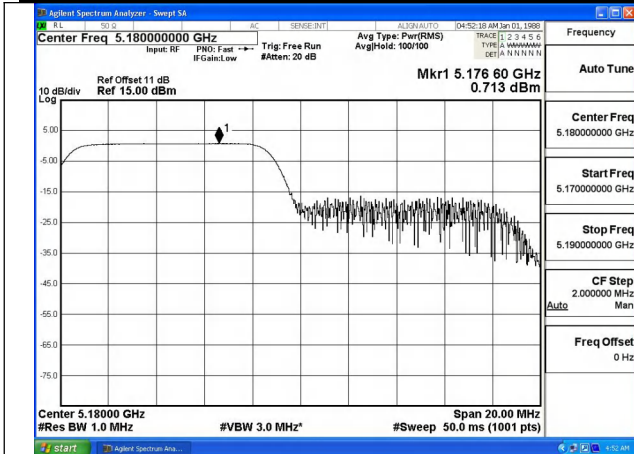

Mode:802.11ax HE20 Tone:52T Frequency:5180MHz
Ant:Chain0

Mode:802.11ax HE20 Tone:52T Frequency:5220MHz
Ant:Chain0

Mode:802.11ax HE20 Tone:52T Frequency:5240MHz
Ant:Chain0

Mode:802.11ax HE20 Tone:52T Frequency:5180MHz
Ant:Chain1

Mode:802.11ax HE20 Tone:52T Frequency:5220MHz
Ant:Chain1

Mode:802.11ax HE20 Tone:52T Frequency:5240MHz
Ant:Chain1

Mode:802.11ax HE20 Tone:106T Frequency:5180MHz
Ant:Chain0

Mode:802.11ax HE20 Tone:106T Frequency:5220MHz
Ant:Chain0