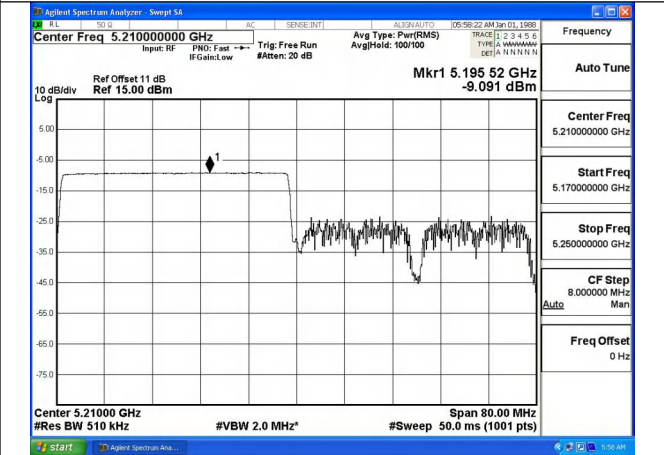

Mode:802.11ax HE80 Tone:52T Frequency:5210MHz
Ant:Chain1

Mode:802.11ax HE80 Tone:106T Frequency:5210MHz
Ant:Chain0

Mode:802.11ax HE80 Tone:106T Frequency:5210MHz
Ant:Chain1

Mode:802.11ax HE80 Tone:242T Frequency:5210MHz
Ant:Chain0

Mode:802.11ax HE80 Tone:242T Frequency:5210MHz
Ant:Chain1

Mode:802.11ax HE80 Tone:484T Frequency:5210MHz
Ant:Chain0

Mode:802.11ax HE80 Tone:484T Frequency:5210MHz
Ant:Chain1

Mode:802.11ax HE80 Tone:996T Frequency:5210MHz
Ant:Chain0