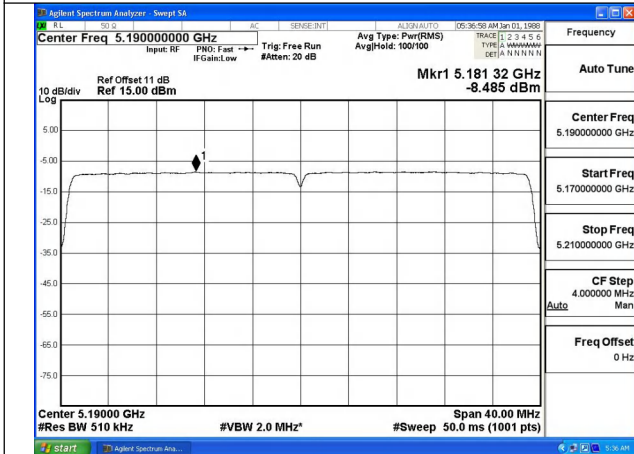

Mode:802.11ax HE40 Tone:106T Frequency:5190MHz
Ant:Chain1

Mode:802.11ax HE40 Tone:106T Frequency:5230MHz
Ant:Chain1

Mode:802.11ax HE40 Tone:242T Frequency:5190MHz
Ant:Chain0

Mode:802.11ax HE40 Tone:242T Frequency:5230MHz
Ant:Chain0

Mode:802.11ax HE40 Tone:242T Frequency:5190MHz
Ant:Chain1

Mode:802.11ax HE40 Tone:242T Frequency:5230MHz
Ant:Chain1

Mode:802.11ax HE40 Tone:484T Frequency:5190MHz
Ant:Chain0

Mode:802.11ax HE40 Tone:484T Frequency:5230MHz
Ant:Chain0