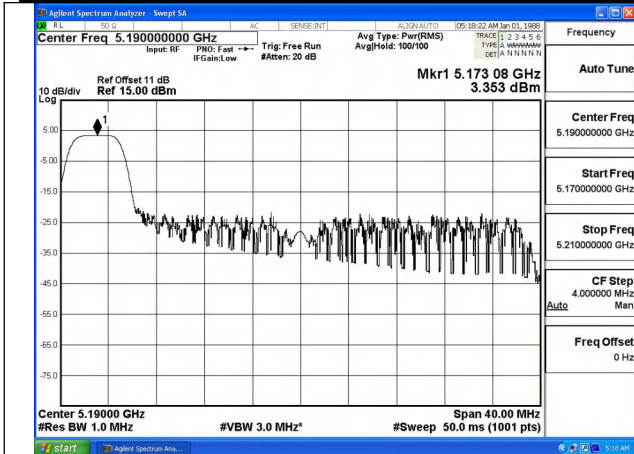

Mode:802.11ax HE40 Tone:52T Frequency:5190MHz
Ant:Chain1