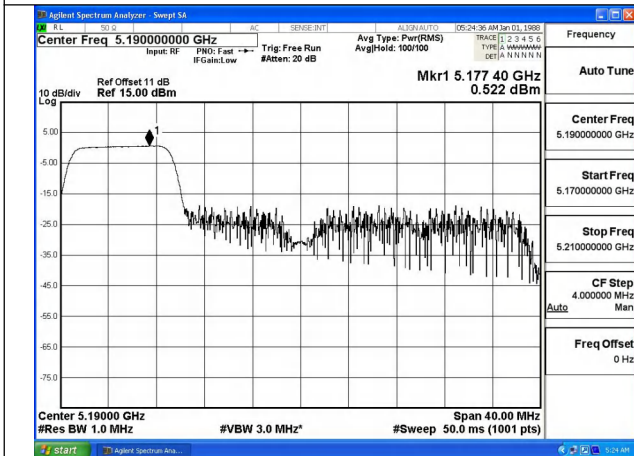

Mode:802.11ax HE40 Tone:26T Frequency:5190MHz
Ant:Chain1

Mode:802.11ax HE40 Tone:26T Frequency:5230MHz
Ant:Chain1

Mode:802.11ax HE40 Tone:52T Frequency:5190MHz
Ant:Chain0

Mode:802.11ax HE40 Tone:52T Frequency:5230MHz
Ant:Chain0

Mode:802.11ax HE40 Tone:52T Frequency:5190MHz
Ant:Chain1

Mode:802.11ax HE40 Tone:52T Frequency:5230MHz
Ant:Chain1

Mode:802.11ax HE40 Tone:106T Frequency:5190MHz
Ant:Chain0

Mode:802.11ax HE40 Tone:106T Frequency:5230MHz
Ant:Chain0