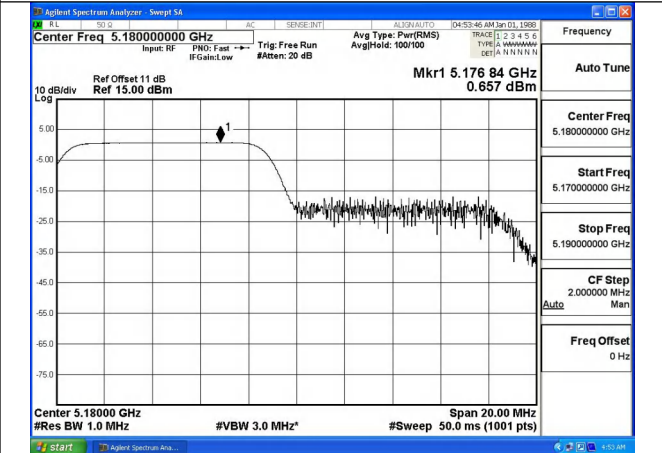

Mode:802.11ax HE20 Tone:52T Frequency:5220MHz
Ant:Chain1

Mode:802.11ax HE20 Tone:52T Frequency:5240MHz
Ant:Chain1

Mode:802.11ax HE20 Tone:106T Frequency:5180MHz
Ant:Chain0

Mode:802.11ax HE20 Tone:106T Frequency:5220MHz
Ant:Chain0

Mode:802.11ax HE20 Tone:106T Frequency:5240MHz
Ant:Chain0

Mode:802.11ax HE20 Tone:106T Frequency:5180MHz
Ant:Chain1

Mode:802.11ax HE20 Tone:106T Frequency:5220MHz
Ant:Chain1

Mode:802.11ax HE20 Tone:106T Frequency:5240MHz
Ant:Chain1