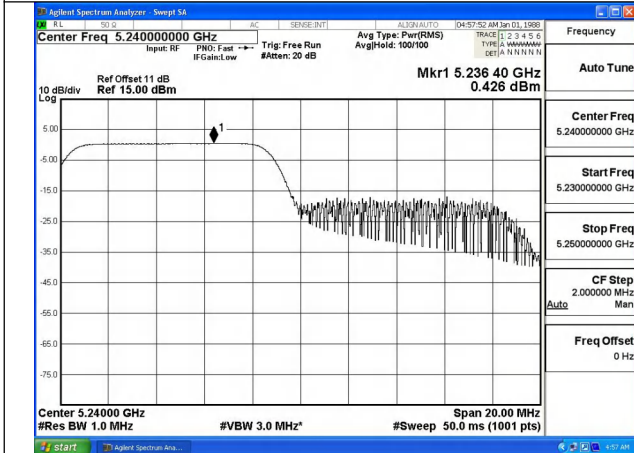

Mode:802.11ax HE20 Tone:52T Frequency:5220MHz
Ant:Chain1

Mode:802.11ax HE20 Tone:52T Frequency:5240MHz
Ant:Chain1

Mode:802.11ax HE20 Tone:106T Frequency:5180MHz
Ant:Chain0

Mode:802.11ax HE20 Tone:106T Frequency:5220MHz
Ant:Chain0

Mode:802.11ax HE20 Tone:106T Frequency:5240MHz
Ant:Chain0

Mode:802.11ax HE20 Tone:106T Frequency:5180MHz
Ant:Chain1

Mode:802.11ax HE20 Tone:106T Frequency:5220MHz
Ant:Chain1

Mode:802.11ax HE20 Tone:106T Frequency:5240MHz
Ant:Chain1