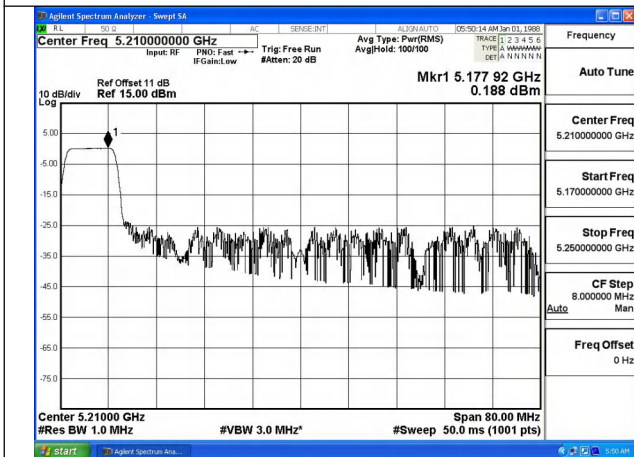

Test Mode: 802.11ac VHT80

Test Mode: 802.11ax HE80

Mode:802.11ax HE80 Tone:26T Frequency:5210MHz
Ant:Chain0

Mode:802.11ax HE80 Tone:26T Frequency:5210MHz
Ant:Chain1

Mode:802.11ax HE80 Tone:52T Frequency:5210MHz
Ant:Chain0

Mode:802.11ax HE80 Tone:52T Frequency:5210MHz
Ant:Chain1

Mode:802.11ax HE80 Tone:106T Frequency:5210MHz
Ant:Chain0

Mode:802.11ax HE80 Tone:106T Frequency:5210MHz
Ant:Chain1

Mode:802.11ax HE80 Tone:242T Frequency:5210MHz
Ant:Chain0