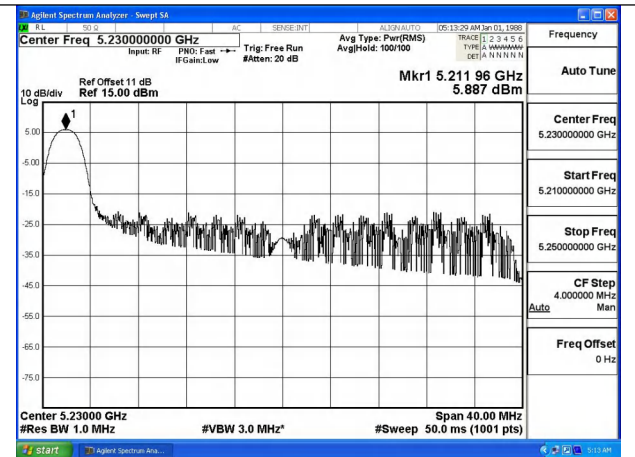

Mode:802.11n HT40 Frequency:5190MHz Ant:Chain1

Mode:802.11n HT40 Frequency:5230MHz Ant:Chain1

Test Mode: 802.11ac VHT40

Test Mode: 802.11ax HE40

Mode:802.11ax HE40 Tone:26T Frequency:5190MHz
Ant:Chain0

Mode:802.11ax HE40 Tone:26T Frequency:5230MHz
Ant:Chain0