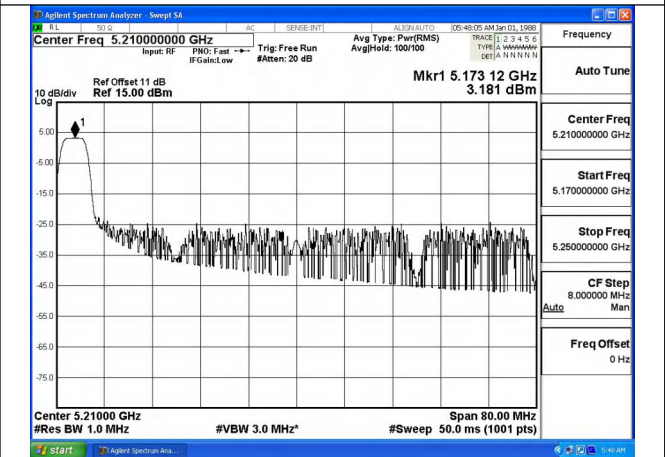

Test Mode: 802.11ac VHT80

Test Mode: 802.11ax HE80

Mode:802.11ax HE80 Tone:26T Frequency:5210MHz
Ant:Chain0

Mode:802.11ax HE80 Tone:26T Frequency:5210MHz
Ant:Chain1

Mode:802.11ax HE80 Tone:52T Frequency:5210MHz
Ant:Chain0

Mode:802.11ax HE80 Tone:52T Frequency:5210MHz
Ant:Chain1

Mode:802.11ax HE80 Tone:106T Frequency:5210MHz
Ant:Chain0

Mode:802.11ax HE80 Tone:106T Frequency:5210MHz
Ant:Chain1

Mode:802.11ax HE80 Tone:242T Frequency:5210MHz
Ant:Chain0