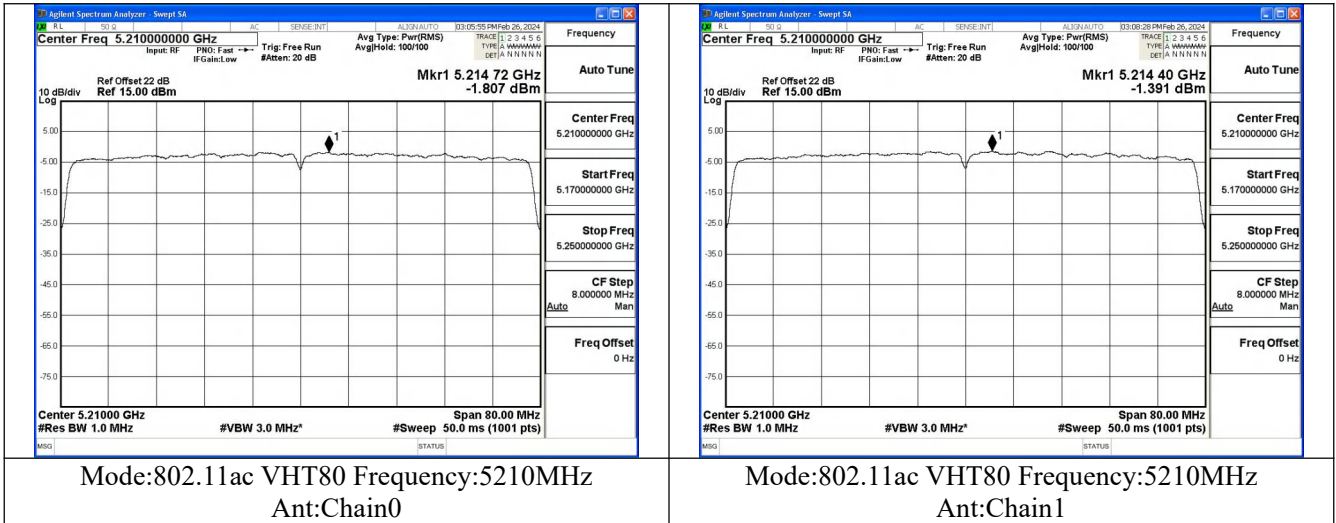

Mode:802.11ax HE40 Tone:106T Frequency:5190MHz
Ant:Chain1

Mode:802.11ax HE40 Tone:106T Frequency:5230MHz
Ant:Chain1

Mode:802.11ax HE40 Tone:242T Frequency:5190MHz
Ant:Chain0

Mode:802.11ax HE40 Tone:242T Frequency:5230MHz
Ant:Chain0

Mode:802.11ax HE40 Tone:242T Frequency:5190MHz
Ant:Chain1

Mode:802.11ax HE40 Tone:242T Frequency:5230MHz
Ant:Chain1

Mode:802.11ax HE40 Tone:484T Frequency:5190MHz
Ant:Chain0

Mode:802.11ax HE40 Tone:484T Frequency:5230MHz
Ant:Chain0

Test Mode: 802.11ac VHT80

Test Mode: 802.11ax HE80

Mode:802.11ax HE80 Tone:26T Frequency:5210MHz
Ant:Chain0

Mode:802.11ax HE80 Tone:26T Frequency:5210MHz
Ant:Chain1

Mode:802.11ax HE80 Tone:52T Frequency:5210MHz
Ant:Chain0