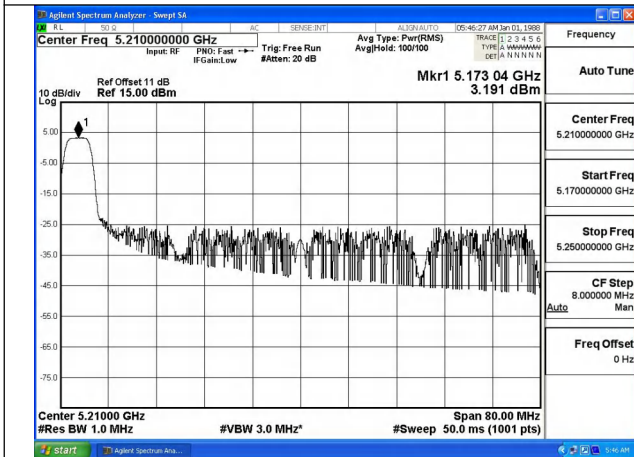

Test Mode: 802.11ac VHT80

Test Mode: 802.11ax HE80

Mode:802.11ax HE80 Tone:26T Frequency:5210MHz
Ant:Chain0

Mode:802.11ax HE80 Tone:26T Frequency:5210MHz
Ant:Chain1

Mode:802.11ax HE80 Tone:52T Frequency:5210MHz
Ant:Chain0

Mode:802.11ax HE80 Tone:52T Frequency:5210MHz
Ant:Chain1

Mode:802.11ax HE80 Tone:106T Frequency:5210MHz
Ant:Chain0

Mode:802.11ax HE80 Tone:106T Frequency:5210MHz
Ant:Chain1

Mode:802.11ax HE80 Tone:242T Frequency:5210MHz
Ant:Chain0