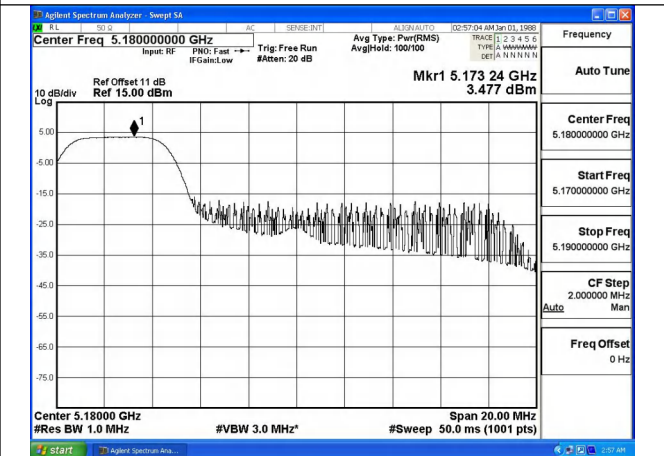

Mode:802.11ax HE20 Tone:52T Frequency:5180MHz
Ant:Chain0

Mode:802.11ax HE20 Tone:52T Frequency:5220MHz
Ant:Chain0

Mode:802.11ax HE20 Tone:52T Frequency:5240MHz
Ant:Chain0

Mode:802.11ax HE20 Tone:52T Frequency:5180MHz
Ant:Chain1

Mode:802.11ax HE20 Tone:52T Frequency:5220MHz
Ant:Chain1

Mode:802.11ax HE20 Tone:52T Frequency:5240MHz
Ant:Chain1

Mode:802.11ax HE20 Tone:106T Frequency:5180MHz
Ant:Chain0

Mode:802.11ax HE20 Tone:106T Frequency:5220MHz
Ant:Chain0