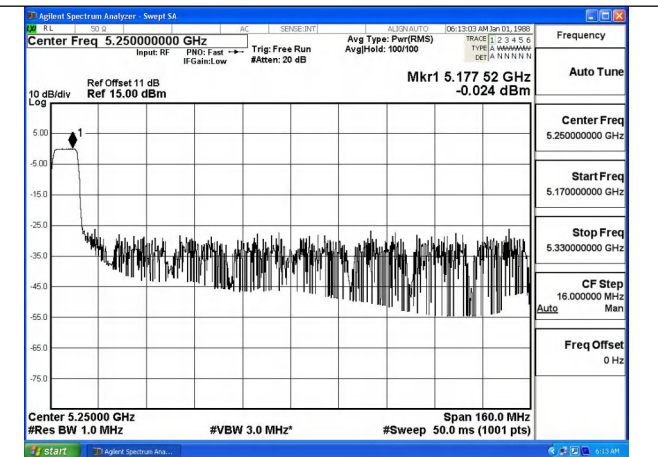

Mode:802.11ax HE160 Tone:106T
Frequency:5250MHz Ant:Chain1