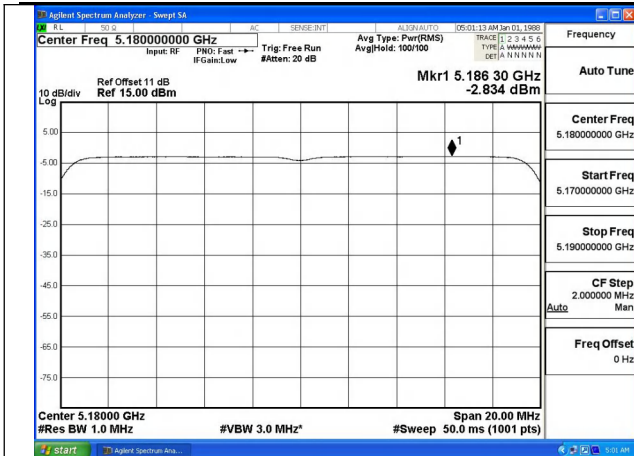

Mode:802.11ax HE20 Tone:106T Frequency:5240MHz
Ant:Chain0

Mode:802.11ax HE20 Tone:106T Frequency:5180MHz
Ant:Chain1

Mode:802.11ax HE20 Tone:106T Frequency:5220MHz
Ant:Chain1

Mode:802.11ax HE20 Tone:106T Frequency:5240MHz
Ant:Chain1

Mode:802.11ax HE20 Tone:242T Frequency:5180MHz
Ant:Chain0

Mode:802.11ax HE20 Tone:242T Frequency:5220MHz
Ant:Chain0

Mode:802.11ax HE20 Tone:242T Frequency:5240MHz
Ant:Chain0

Mode:802.11ax HE20 Tone:242T Frequency:5180MHz
Ant:Chain1