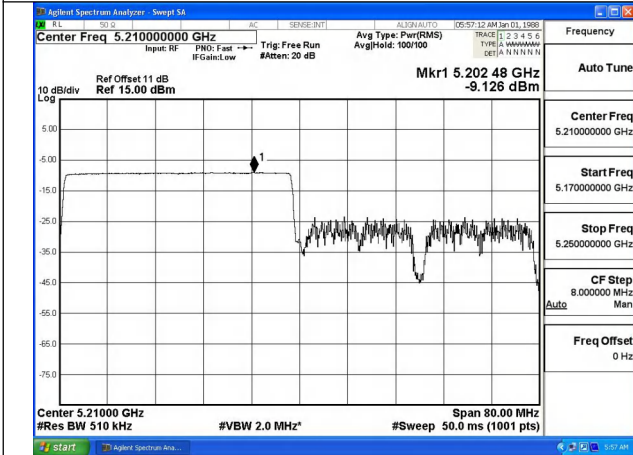

Mode:802.11ax HE80 Tone:52T Frequency:5210MHz
Ant:Chain1

Mode:802.11ax HE80 Tone:106T Frequency:5210MHz
Ant:Chain0

Mode:802.11ax HE80 Tone:106T Frequency:5210MHz
Ant:Chain1

Mode:802.11ax HE80 Tone:242T Frequency:5210MHz
Ant:Chain0

Mode:802.11ax HE80 Tone:242T Frequency:5210MHz
Ant:Chain1

Mode:802.11ax HE80 Tone:484T Frequency:5210MHz
Ant:Chain0

Mode:802.11ax HE80 Tone:484T Frequency:5210MHz
Ant:Chain1

Mode:802.11ax HE80 Tone:996T Frequency:5210MHz
Ant:Chain0