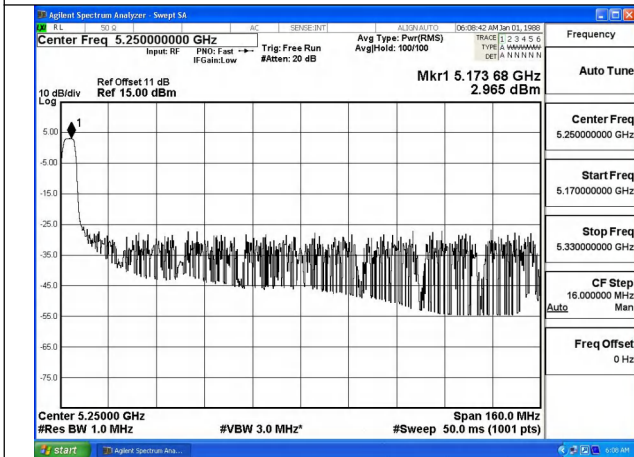

Mode:802.11ax HE80 Tone:242T Frequency:5210MHz
Ant:Chain1

Mode:802.11ax HE80 Tone:484T Frequency:5210MHz
Ant:Chain0

Mode:802.11ax HE80 Tone:484T Frequency:5210MHz
Ant:Chain1

Mode:802.11ax HE80 Tone:996T Frequency:5210MHz
Ant:Chain0

Mode:802.11ax HE80 Tone:996T Frequency:5210MHz
Ant:Chain1

Test Mode: 802.11ac VHT160

Mode:802.11ac VHT160 Frequency:5250MHz
Ant:Chain0

Mode:802.11ac VHT160 Frequency:5250MHz
Ant:Chain1

Test Mode: 802.11ax HE160

Mode:802.11ax HE160 Tone:26T Frequency:5250MHz
Ant:Chain0

Mode:802.11ax HE160 Tone:26T Frequency:5250MHz
Ant:Chain1

Mode:802.11ax HE160 Tone:52T Frequency:5250MHz
Ant:Chain0

Mode:802.11ax HE160 Tone:52T Frequency:5250MHz
Ant:Chain1