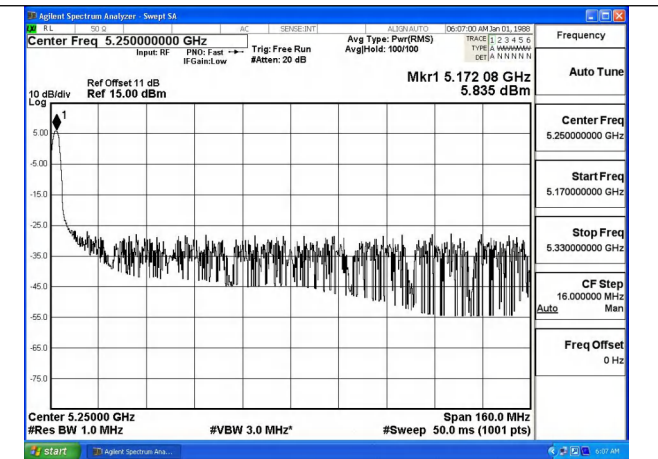

Mode:802.11ax HE80 Tone:242T Frequency:5210MHz
Ant:Chain1

Mode:802.11ax HE80 Tone:484T Frequency:5210MHz
Ant:Chain0

Mode:802.11ax HE80 Tone:484T Frequency:5210MHz
Ant:Chain1

Mode:802.11ax HE80 Tone:996T Frequency:5210MHz
Ant:Chain0

Mode:802.11ax HE80 Tone:996T Frequency:5210MHz
Ant:Chain1

Test Mode: 802.11ac VHT160

Mode:802.11ac VHT160 Frequency:5250MHz
Ant:Chain0

Mode:802.11ac VHT160 Frequency:5250MHz
Ant:Chain1

Test Mode: 802.11ax HE160