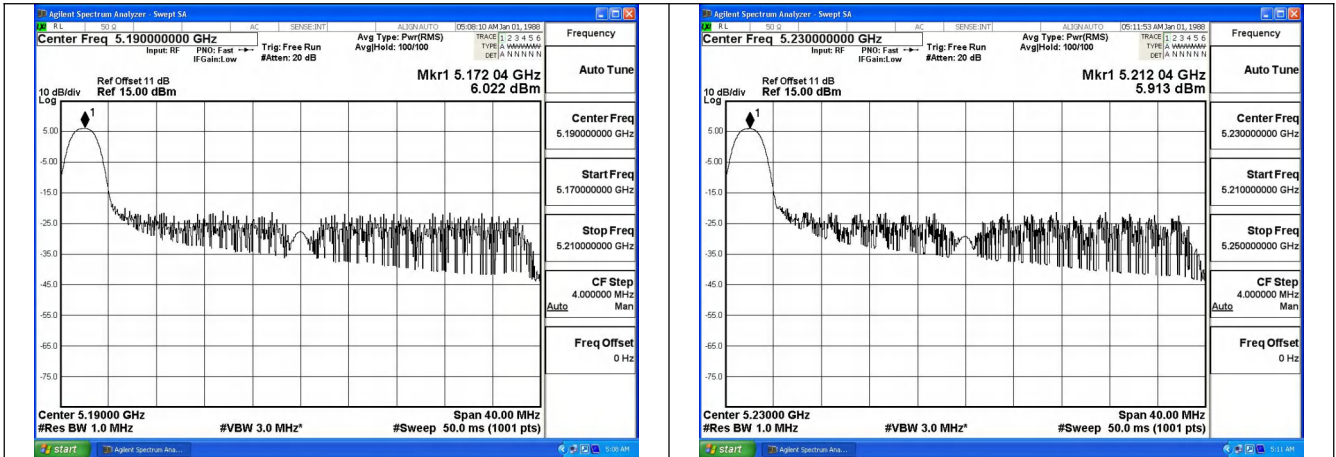

Test Mode: 802.11ax HE40

Mode:802.11ax HE40 Tone:26T Frequency:5190MHz
Ant:Chain0

Mode:802.11ax HE40 Tone:26T Frequency:5230MHz
Ant:Chain0