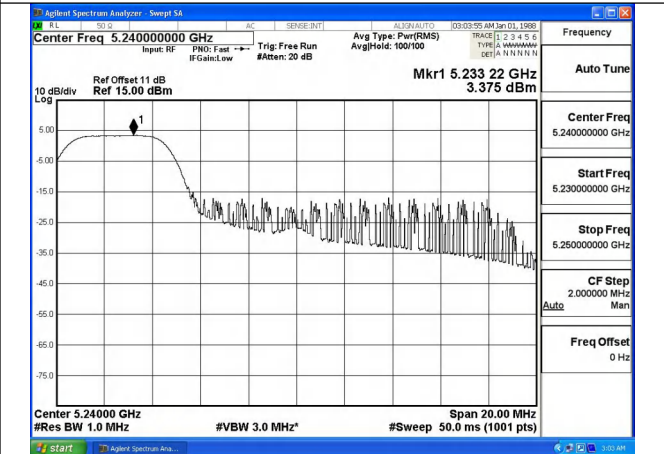

Mode:802.11ax HE20 Tone:52T Frequency:5240MHz
Ant:Chain1