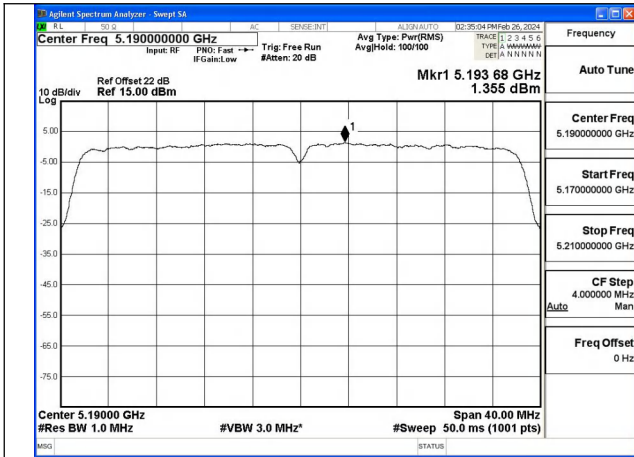

Test Mode: 802.11n HT40