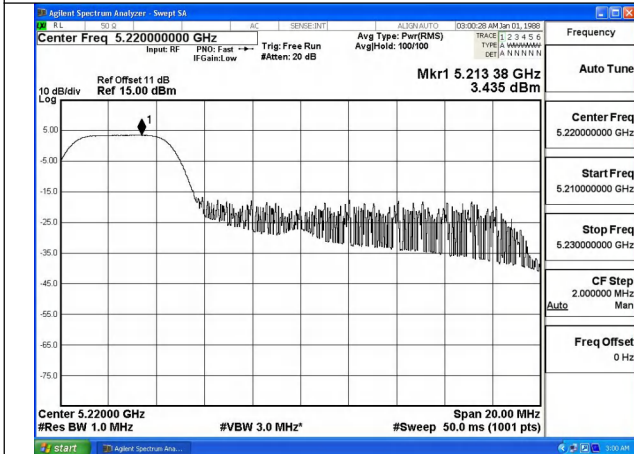

Mode:802.11ax HE20 Tone:52T Frequency:5180MHz
Ant:Chain0

Mode:802.11ax HE20 Tone:52T Frequency:5220MHz
Ant:Chain0

Mode:802.11ax HE20 Tone:52T Frequency:5240MHz
Ant:Chain0

Mode:802.11ax HE20 Tone:52T Frequency:5180MHz
Ant:Chain1

Mode:802.11ax HE20 Tone:52T Frequency:5220MHz
Ant:Chain1

Mode:802.11ax HE20 Tone:52T Frequency:5240MHz
Ant:Chain1

Mode:802.11ax HE20 Tone:106T Frequency:5180MHz
Ant:Chain0

Mode:802.11ax HE20 Tone:106T Frequency:5220MHz
Ant:Chain0