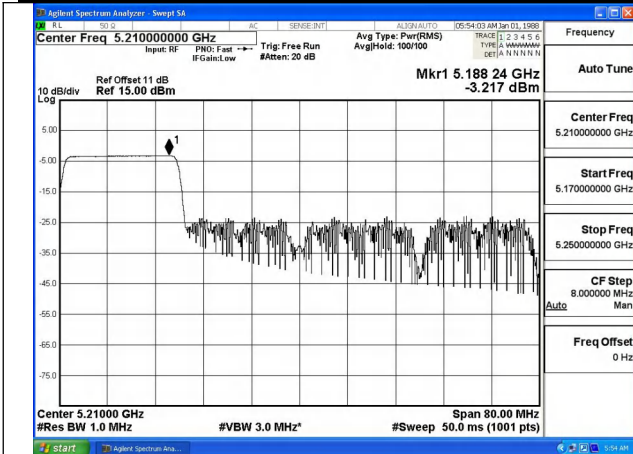

Test Mode: 802.11ac VHT80

Test Mode: 802.11ax HE80

Mode:802.11ax HE80 Tone:26T Frequency:5210MHz
Ant:Chain0

Mode:802.11ax HE80 Tone:26T Frequency:5210MHz
Ant:Chain1

Mode:802.11ax HE80 Tone:52T Frequency:5210MHz
Ant:Chain0

Mode:802.11ax HE80 Tone:52T Frequency:5210MHz
Ant:Chain1

Mode:802.11ax HE80 Tone:106T Frequency:5210MHz
Ant:Chain0

Mode:802.11ax HE80 Tone:106T Frequency:5210MHz
Ant:Chain1

Mode:802.11ax HE80 Tone:242T Frequency:5210MHz
Ant:Chain0