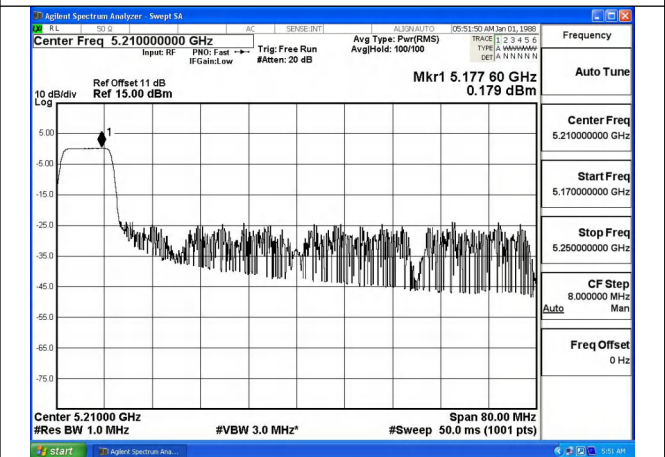

Test Mode: 802.11ac VHT80

Test Mode: 802.11ax HE80

Mode:802.11ax HE80 Tone:26T Frequency:5210MHz
Ant:Chain0

Mode:802.11ax HE80 Tone:26T Frequency:5210MHz
Ant:Chain1

Mode:802.11ax HE80 Tone:52T Frequency:5210MHz
Ant:Chain0

Mode:802.11ax HE80 Tone:52T Frequency:5210MHz
Ant:Chain1

Mode:802.11ax HE80 Tone:106T Frequency:5210MHz
Ant:Chain0

Mode:802.11ax HE80 Tone:106T Frequency:5210MHz
Ant:Chain1

Mode:802.11ax HE80 Tone:242T Frequency:5210MHz
Ant:Chain0