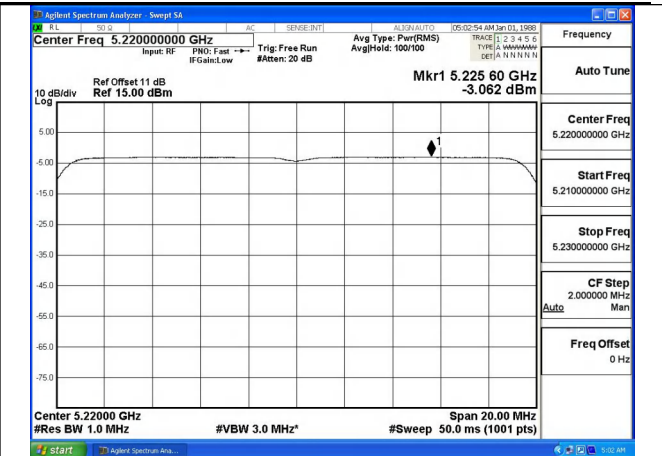

Mode:802.11ax HE20 Tone:106T Frequency:5240MHz
Ant:Chain0

Mode:802.11ax HE20 Tone:106T Frequency:5180MHz
Ant:Chain1

Mode:802.11ax HE20 Tone:106T Frequency:5220MHz
Ant:Chain1

Mode:802.11ax HE20 Tone:106T Frequency:5240MHz
Ant:Chain1

Mode:802.11ax HE20 Tone:242T Frequency:5180MHz
Ant:Chain0

Mode:802.11ax HE20 Tone:242T Frequency:5220MHz
Ant:Chain0

Mode:802.11ax HE20 Tone:242T Frequency:5240MHz
Ant:Chain0

Mode:802.11ax HE20 Tone:242T Frequency:5180MHz
Ant:Chain1