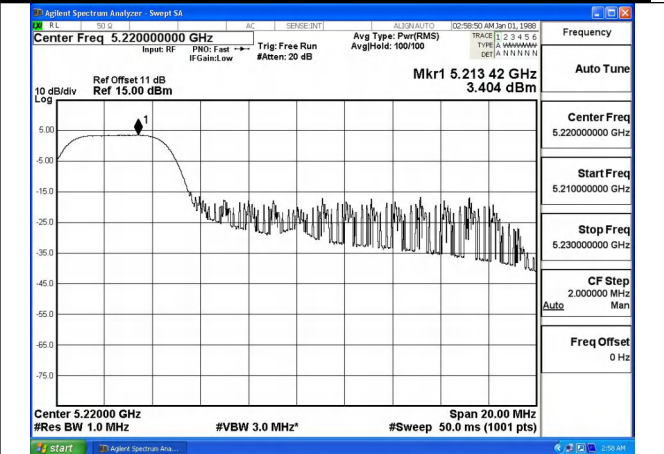

Mode:802.11ax HE20 Tone:52T Frequency:5180MHz
Ant:Chain0

Mode:802.11ax HE20 Tone:52T Frequency:5220MHz
Ant:Chain0

Mode:802.11ax HE20 Tone:52T Frequency:5240MHz
Ant:Chain0

Mode:802.11ax HE20 Tone:52T Frequency:5180MHz
Ant:Chain1