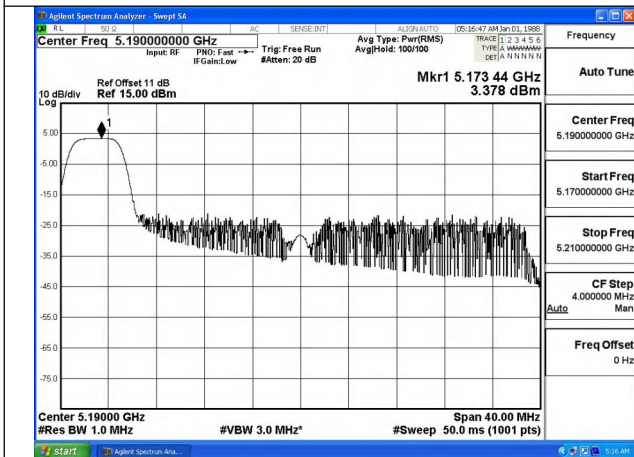

Mode:802.11n HT40 Frequency:5190MHz Ant:Chain1

Mode:802.11n HT40 Frequency:5230MHz Ant:Chain1

Test Mode: 802.11ac VHT40

Test Mode: 802.11ax HE40

Mode:802.11ax HE40 Tone:26T Frequency:5190MHz
Ant:Chain0

Mode:802.11ax HE40 Tone:26T Frequency:5230MHz
Ant:Chain0

Mode:802.11ax HE40 Tone:26T Frequency:5190MHz
Ant:Chain1

Mode:802.11ax HE40 Tone:26T Frequency:5230MHz
Ant:Chain1

Mode:802.11ax HE40 Tone:52T Frequency:5190MHz
Ant:Chain0

Mode:802.11ax HE40 Tone:52T Frequency:5230MHz
Ant:Chain0