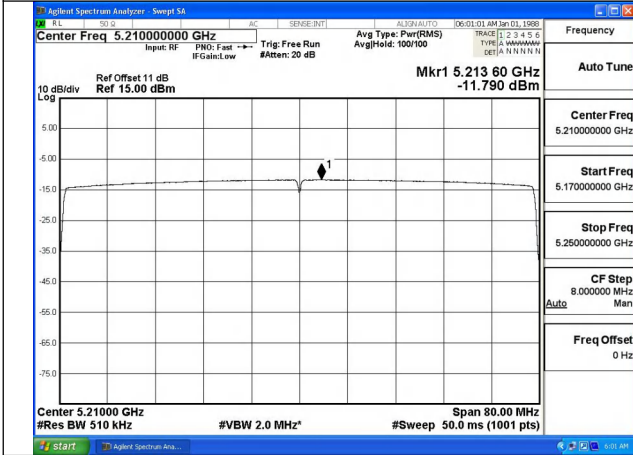

Test Mode: 802.11ac VHT80

Test Mode: 802.11ax HE80

Mode:802.11ax HE80 Tone:26T Frequency:5210MHz
Ant:Chain0

Mode:802.11ax HE80 Tone:26T Frequency:5210MHz
Ant:Chain1

Mode:802.11ax HE80 Tone:52T Frequency:5210MHz
Ant:Chain0

Mode:802.11ax HE80 Tone:52T Frequency:5210MHz
Ant:Chain1

Mode:802.11ax HE80 Tone:106T Frequency:5210MHz
Ant:Chain0

Mode:802.11ax HE80 Tone:106T Frequency:5210MHz
Ant:Chain1

Mode:802.11ax HE80 Tone:242T Frequency:5210MHz
Ant:Chain0

Mode:802.11ax HE80 Tone:242T Frequency:5210MHz
Ant:Chain1

Mode:802.11ax HE80 Tone:484T Frequency:5210MHz
Ant:Chain0

Mode:802.11ax HE80 Tone:484T Frequency:5210MHz
Ant:Chain1

Mode:802.11ax HE80 Tone:996T Frequency:5210MHz
Ant:Chain0