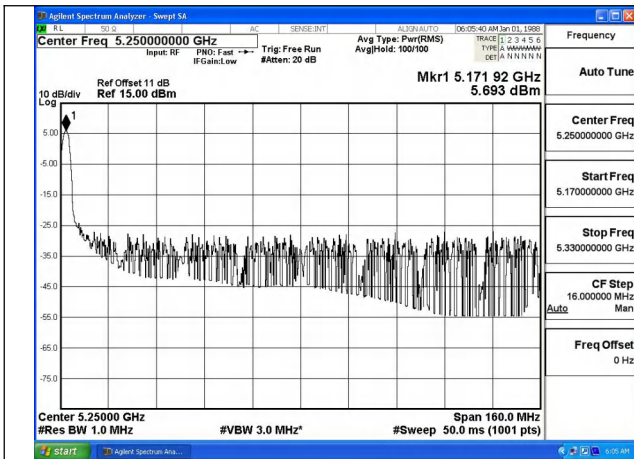

Mode:802.11ax HE80 Tone:242T Frequency:5210MHz
Ant:Chain1

Mode:802.11ax HE80 Tone:484T Frequency:5210MHz
Ant:Chain0

Mode:802.11ax HE80 Tone:484T Frequency:5210MHz
Ant:Chain1

Mode:802.11ax HE80 Tone:996T Frequency:5210MHz
Ant:Chain0

Mode:802.11ax HE80 Tone:996T Frequency:5210MHz
Ant:Chain1

Test Mode: 802.11ac VHT160

Mode:802.11ac VHT160 Frequency:5250MHz
Ant:Chain0

Mode:802.11ac VHT160 Frequency:5250MHz
Ant:Chain1

Test Mode: 802.11ax HE160

Mode:802.11ax HE160 Tone:26T Frequency:5250MHz
Ant:Chain0

Mode:802.11ax HE160 Tone:26T Frequency:5250MHz
Ant:Chain1

Mode:802.11ax HE160 Tone:52T Frequency:5250MHz
Ant:Chain0

Mode:802.11ax HE160 Tone:52T Frequency:5250MHz
Ant:Chain1