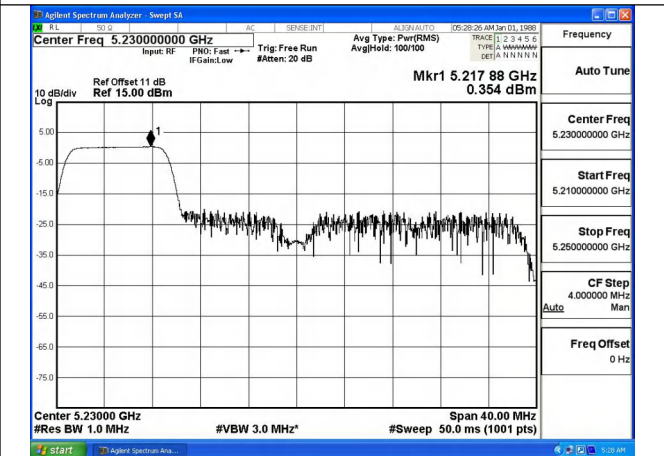

Mode:802.11ax HE40 Tone:26T Frequency:5190MHz
Ant:Chain1

Mode:802.11ax HE40 Tone:26T Frequency:5230MHz
Ant:Chain1

Mode:802.11ax HE40 Tone:52T Frequency:5190MHz
Ant:Chain0

Mode:802.11ax HE40 Tone:52T Frequency:5230MHz
Ant:Chain0

Mode:802.11ax HE40 Tone:52T Frequency:5190MHz
Ant:Chain1

Mode:802.11ax HE40 Tone:52T Frequency:5230MHz
Ant:Chain1

Mode:802.11ax HE40 Tone:106T Frequency:5190MHz
Ant:Chain0

Mode:802.11ax HE40 Tone:106T Frequency:5230MHz
Ant:Chain0