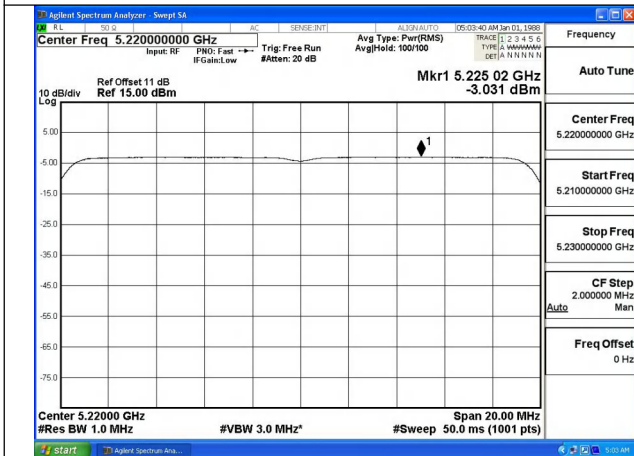

Mode:802.11ax HE20 Tone:242T Frequency:5180MHz
Ant:Chain0

Mode:802.11ax HE20 Tone:242T Frequency:5220MHz
Ant:Chain0

Mode:802.11ax HE20 Tone:242T Frequency:5240MHz
Ant:Chain0

Mode:802.11ax HE20 Tone:242T Frequency:5180MHz
Ant:Chain1