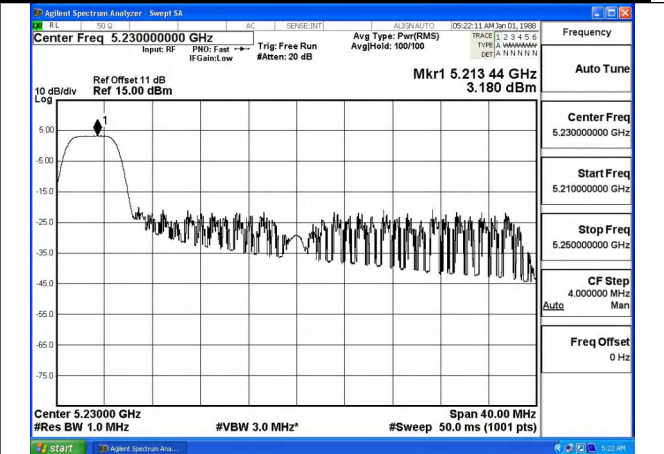

Mode:802.11ax HE40 Tone:52T Frequency:5230MHz
Ant:Chain1