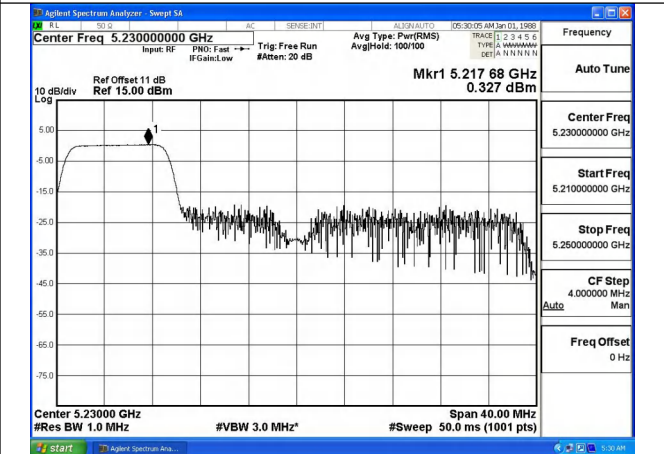

Mode:802.11ax HE40 Tone:106T Frequency:5230MHz
Ant:Chain1