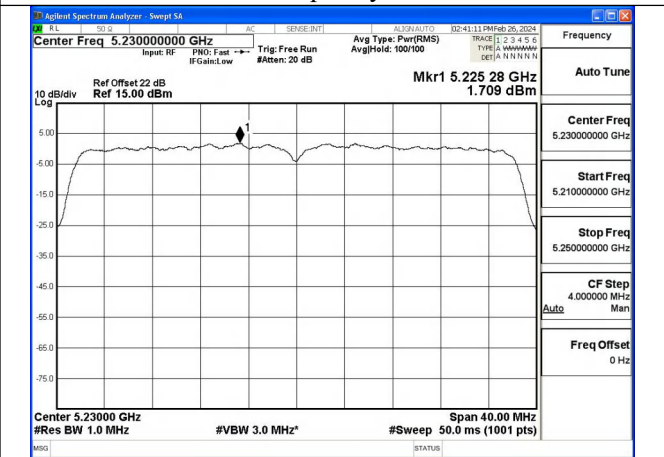

Mode:802.11ax HE20 Tone:242T Frequency:5220MHz
Ant:Chain1

Mode:802.11ax HE20 Tone:242T Frequency:5240MHz
Ant:Chain1

Test Mode: 802.11n HT40

Mode:802.11n HT40 Frequency:5190MHz Ant:Chain0

Mode:802.11n HT40 Frequency:5230MHz Ant:Chain0