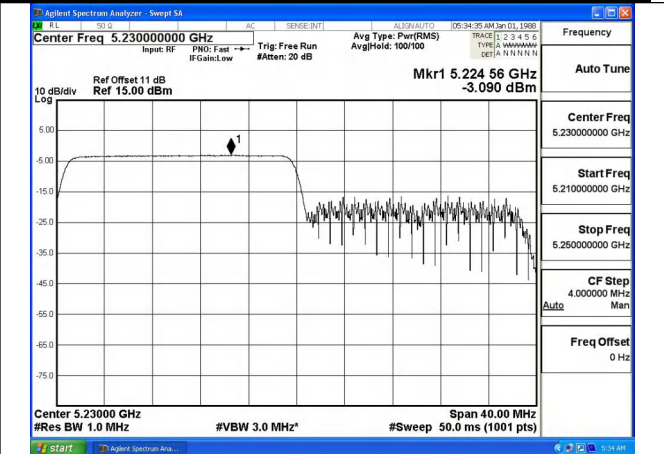

Mode:802.11ax HE40 Tone:242T Frequency:5230MHz
Ant:Chain0