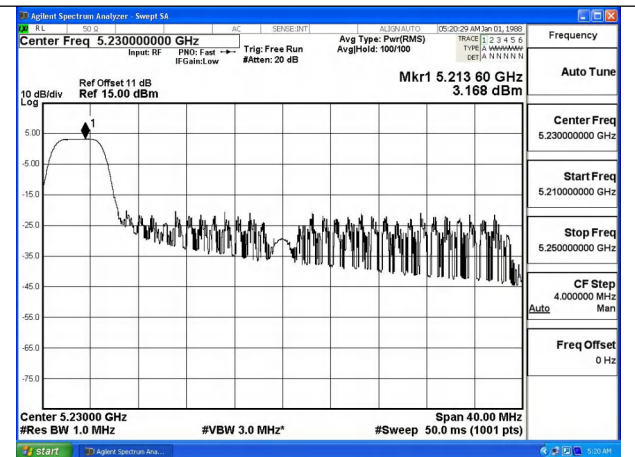

Mode:802.11ax HE40 Tone:52T Frequency:5230MHz
Ant:Chain0