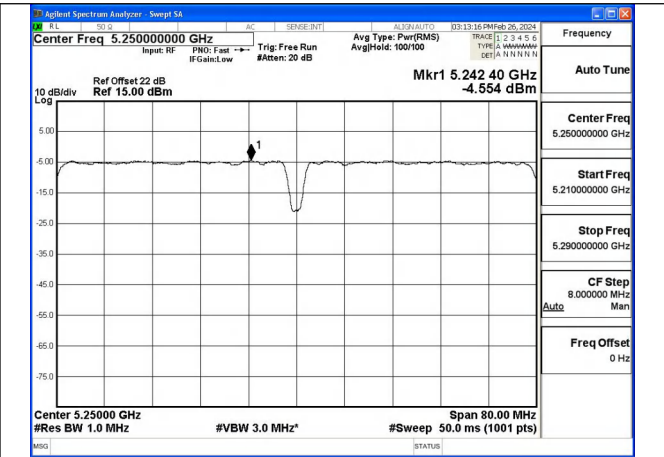

Mode:802.11ax HE80 Tone:52T Frequency:5210MHz
Ant:Chain1

Mode:802.11ax HE80 Tone:106T Frequency:5210MHz
Ant:Chain0

Mode:802.11ax HE80 Tone:106T Frequency:5210MHz
Ant:Chain1

Mode:802.11ax HE80 Tone:242T Frequency:5210MHz
Ant:Chain0

Mode:802.11ax HE80 Tone:242T Frequency:5210MHz
Ant:Chain1

Mode:802.11ax HE80 Tone:484T Frequency:5210MHz
Ant:Chain0

Mode:802.11ax HE80 Tone:484T Frequency:5210MHz
Ant:Chain1

Mode:802.11ax HE80 Tone:996T Frequency:5210MHz
Ant:Chain0

Mode:802.11ax HE80 Tone:996T Frequency:5210MHz
Ant:Chain1

Test Mode: 802.11ac VHT160

Mode:802.11ac VHT160 Frequency:5250MHz
Ant:Chain0

Mode:802.11ac VHT160 Frequency:5250MHz
Ant:Chain1

Test Mode: 802.11ax HE160