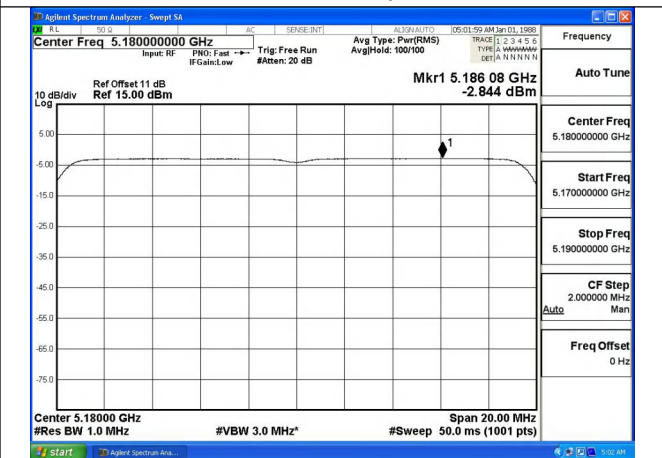

Mode:802.11ax HE20 Tone:106T Frequency:5240MHz
Ant:Chain0

Mode:802.11ax HE20 Tone:106T Frequency:5180MHz
Ant:Chain1

Mode:802.11ax HE20 Tone:106T Frequency:5220MHz
Ant:Chain1

Mode:802.11ax HE20 Tone:106T Frequency:5240MHz
Ant:Chain1

Mode:802.11ax HE20 Tone:242T Frequency:5180MHz
Ant:Chain0

Mode:802.11ax HE20 Tone:242T Frequency:5220MHz
Ant:Chain0

Mode:802.11ax HE20 Tone:242T Frequency:5240MHz
Ant:Chain0

Mode:802.11ax HE20 Tone:242T Frequency:5180MHz
Ant:Chain1