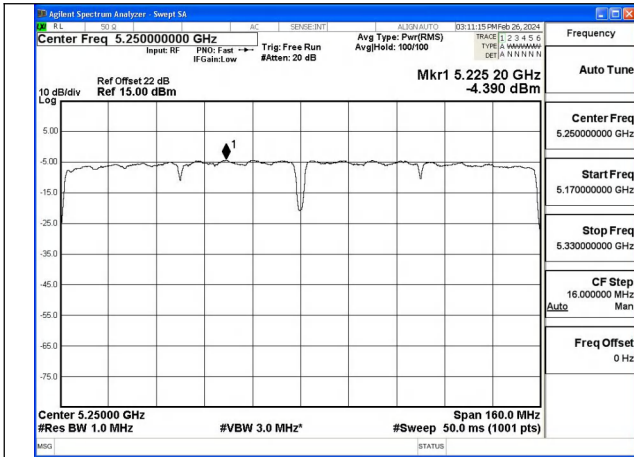

Mode:802.11ax HE80 Tone:52T Frequency:5210MHz
Ant:Chain1

Mode:802.11ax HE80 Tone:106T Frequency:5210MHz
Ant:Chain0

Mode:802.11ax HE80 Tone:106T Frequency:5210MHz
Ant:Chain1

Mode:802.11ax HE80 Tone:242T Frequency:5210MHz
Ant:Chain0

Mode:802.11ax HE80 Tone:242T Frequency:5210MHz
Ant:Chain1

Mode:802.11ax HE80 Tone:484T Frequency:5210MHz
Ant:Chain0

Mode:802.11ax HE80 Tone:484T Frequency:5210MHz
Ant:Chain1

Mode:802.11ax HE80 Tone:996T Frequency:5210MHz
Ant:Chain0

Mode:802.11ax HE80 Tone:996T Frequency:5210MHz
Ant:Chain1

Test Mode: 802.11ac VHT160

Mode:802.11ac VHT160 Frequency:5250MHz
Ant:Chain0

Mode:802.11ac VHT160 Frequency:5250MHz
Ant:Chain1

Test Mode: 802.11ax HE160