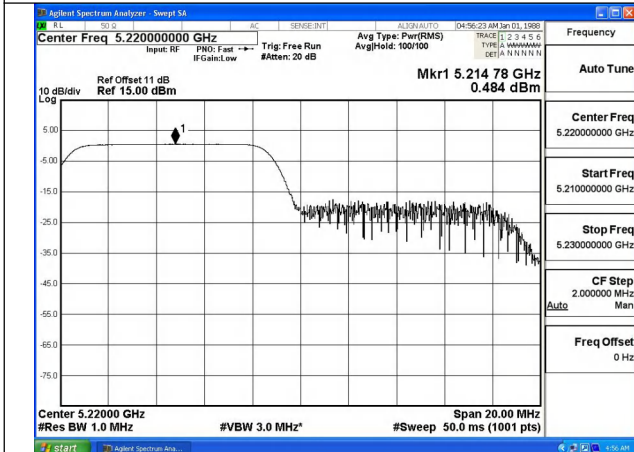

Mode:802.11ax HE20 Tone:52T Frequency:5220MHz
Ant:Chain1

Mode:802.11ax HE20 Tone:52T Frequency:5240MHz
Ant:Chain1

Mode:802.11ax HE20 Tone:106T Frequency:5180MHz
Ant:Chain0

Mode:802.11ax HE20 Tone:106T Frequency:5220MHz
Ant:Chain0

Mode:802.11ax HE20 Tone:106T Frequency:5240MHz
Ant:Chain0

Mode:802.11ax HE20 Tone:106T Frequency:5180MHz
Ant:Chain1

Mode:802.11ax HE20 Tone:106T Frequency:5220MHz
Ant:Chain1

Mode:802.11ax HE20 Tone:106T Frequency:5240MHz
Ant:Chain1