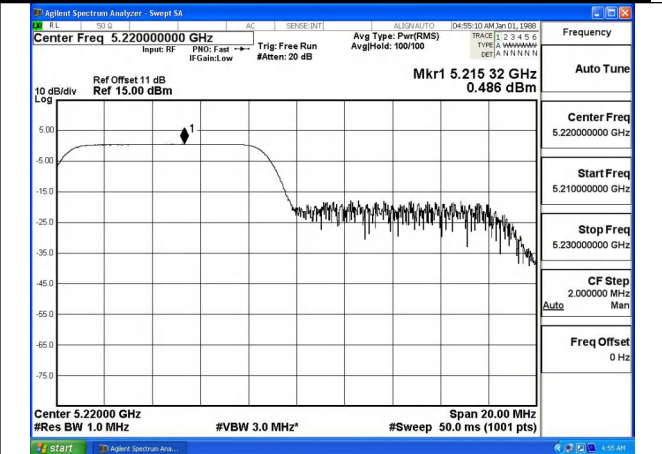

Mode:802.11ax HE20 Tone:106T Frequency:5220MHz
Ant:Chain0