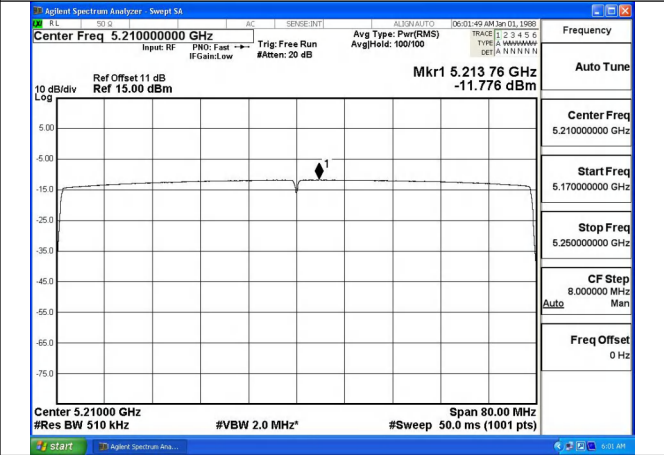

Mode:802.11ax HE80 Tone:52T Frequency:5210MHz
Ant:Chain1

Mode:802.11ax HE80 Tone:106T Frequency:5210MHz
Ant:Chain0

Mode:802.11ax HE80 Tone:106T Frequency:5210MHz
Ant:Chain1

Mode:802.11ax HE80 Tone:242T Frequency:5210MHz
Ant:Chain0

Mode:802.11ax HE80 Tone:242T Frequency:5210MHz
Ant:Chain1

Mode:802.11ax HE80 Tone:484T Frequency:5210MHz
Ant:Chain0

Mode:802.11ax HE80 Tone:484T Frequency:5210MHz
Ant:Chain1

Mode:802.11ax HE80 Tone:996T Frequency:5210MHz
Ant:Chain0

Mode:802.11ax HE80 Tone:996T Frequency:5210MHz
Ant:Chain1

Test Mode: 802.11ac VHT160

Mode:802.11ac VHT160 Frequency:5250MHz
Ant:Chain0

Mode:802.11ac VHT160 Frequency:5250MHz
Ant:Chain1

Test Mode: 802.11ax HE160