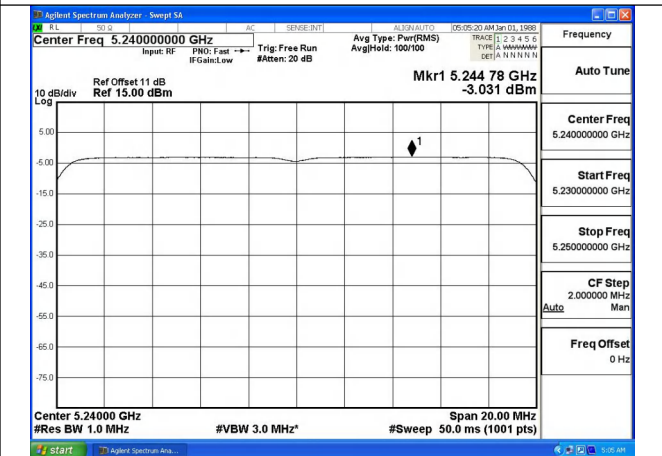

Mode:802.11ax HE20 Tone:242T Frequency:5240MHz
Ant:Chain1