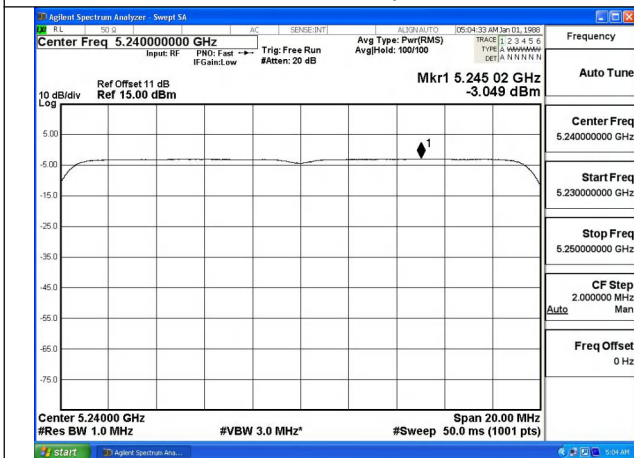

Mode:802.11ax HE20 Tone:242T Frequency:5240MHz
Ant:Chain0