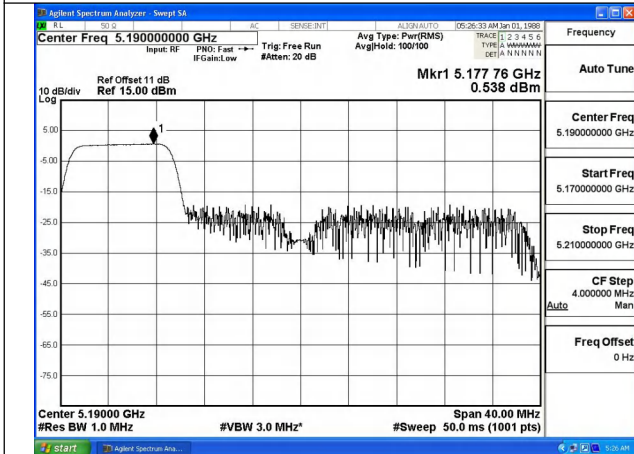

Mode:802.11ax HE40 Tone:52T Frequency:5190MHz
Ant:Chain1

Mode:802.11ax HE40 Tone:52T Frequency:5230MHz
Ant:Chain1

Mode:802.11ax HE40 Tone:106T Frequency:5190MHz
Ant:Chain0

Mode:802.11ax HE40 Tone:106T Frequency:5230MHz
Ant:Chain0

Mode:802.11ax HE40 Tone:106T Frequency:5190MHz
Ant:Chain1

Mode:802.11ax HE40 Tone:106T Frequency:5230MHz
Ant:Chain1

Mode:802.11ax HE40 Tone:242T Frequency:5190MHz
Ant:Chain0

Mode:802.11ax HE40 Tone:242T Frequency:5230MHz
Ant:Chain0