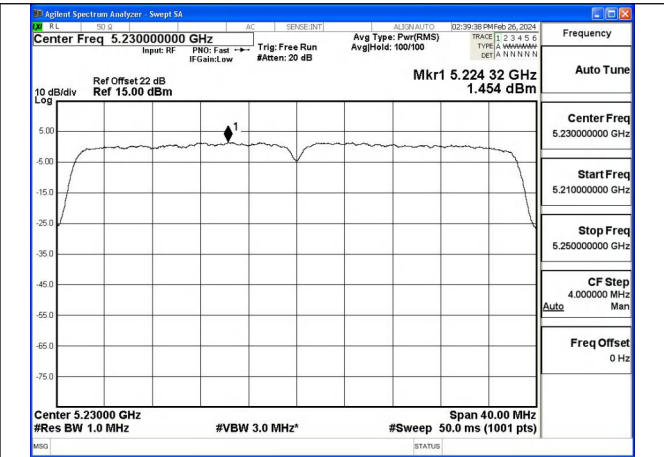

Test Mode: 802.11n HT40