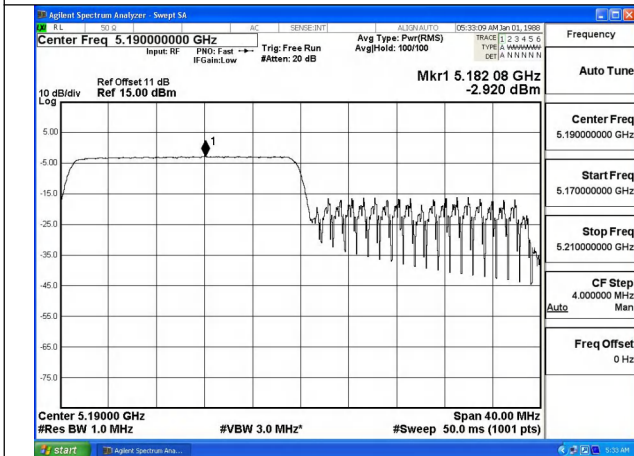

Mode:802.11ax HE40 Tone:106T Frequency:5190MHz
Ant:Chain1

Mode:802.11ax HE40 Tone:106T Frequency:5230MHz
Ant:Chain1

Mode:802.11ax HE40 Tone:242T Frequency:5190MHz
Ant:Chain0

Mode:802.11ax HE40 Tone:242T Frequency:5230MHz
Ant:Chain0