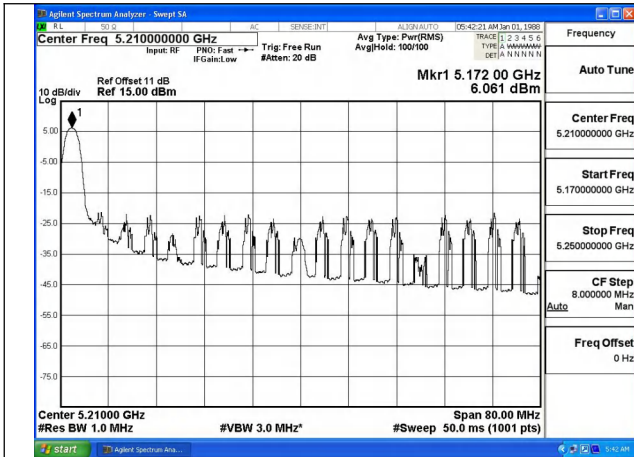

Mode:802.11ax HE40 Tone:242T Frequency:5190MHz
Ant:Chain1

Mode:802.11ax HE40 Tone:242T Frequency:5230MHz
Ant:Chain1

Mode:802.11ax HE40 Tone:484T Frequency:5190MHz
Ant:Chain0

Mode:802.11ax HE40 Tone:484T Frequency:5230MHz
Ant:Chain0

Test Mode: 802.11ac VHT80

Test Mode: 802.11ax HE80

Mode:802.11ax HE80 Tone:26T Frequency:5210MHz
Ant:Chain0

Mode:802.11ax HE80 Tone:26T Frequency:5210MHz
Ant:Chain1

Mode:802.11ax HE80 Tone:52T Frequency:5210MHz
Ant:Chain0