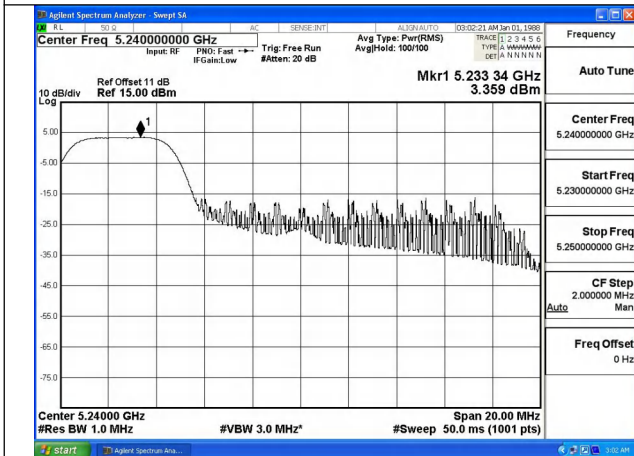

Mode:802.11ax HE20 Tone:52T Frequency:5180MHz
Ant:Chain0

Mode:802.11ax HE20 Tone:52T Frequency:5220MHz
Ant:Chain0

Mode:802.11ax HE20 Tone:52T Frequency:5240MHz
Ant:Chain0

Mode:802.11ax HE20 Tone:52T Frequency:5180MHz
Ant:Chain1

Mode:802.11ax HE20 Tone:52T Frequency:5220MHz
Ant:Chain1

Mode:802.11ax HE20 Tone:52T Frequency:5240MHz
Ant:Chain1

Mode:802.11ax HE20 Tone:106T Frequency:5180MHz
Ant:Chain0

Mode:802.11ax HE20 Tone:106T Frequency:5220MHz
Ant:Chain0