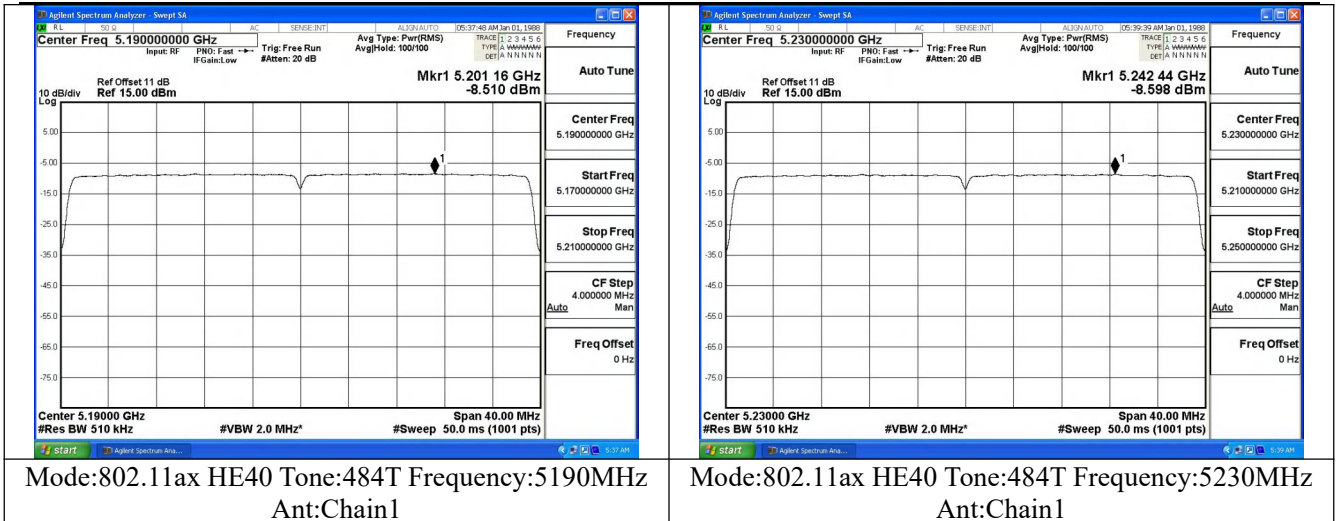

Mode:802.11ax HE40 Tone:106T Frequency:5190MHz
Ant:Chain1

Mode:802.11ax HE40 Tone:106T Frequency:5230MHz
Ant:Chain1

Mode:802.11ax HE40 Tone:242T Frequency:5190MHz
Ant:Chain0

Mode:802.11ax HE40 Tone:242T Frequency:5230MHz
Ant:Chain0

Mode:802.11ax HE40 Tone:242T Frequency:5190MHz
Ant:Chain1

Mode:802.11ax HE40 Tone:242T Frequency:5230MHz
Ant:Chain1

Mode:802.11ax HE40 Tone:484T Frequency:5190MHz
Ant:Chain0

Mode:802.11ax HE40 Tone:484T Frequency:5230MHz
Ant:Chain0

Test Mode: 802.11ac VHT80

Test Mode: 802.11ax HE80

Mode:802.11ax HE80 Tone:26T Frequency:5210MHz
Ant:Chain0

Mode:802.11ax HE80 Tone:26T Frequency:5210MHz
Ant:Chain1

Mode:802.11ax HE80 Tone:52T Frequency:5210MHz
Ant:Chain0