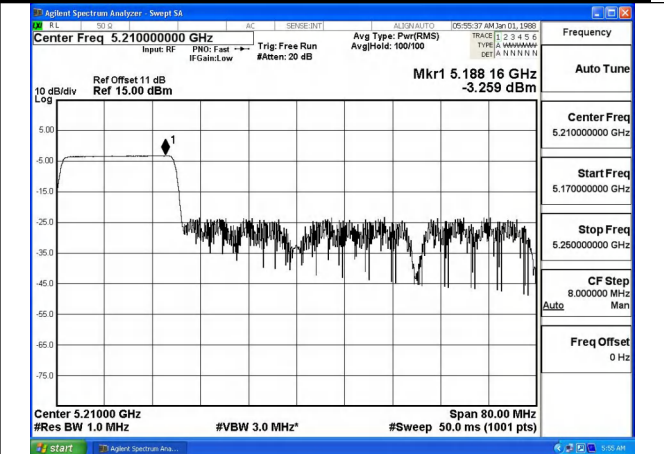

Mode:802.11ax HE80 Tone:52T Frequency:5210MHz
Ant:Chain1

Mode:802.11ax HE80 Tone:106T Frequency:5210MHz
Ant:Chain0

Mode:802.11ax HE80 Tone:106T Frequency:5210MHz
Ant:Chain1

Mode:802.11ax HE80 Tone:242T Frequency:5210MHz
Ant:Chain0

Mode:802.11ax HE80 Tone:242T Frequency:5210MHz
Ant:Chain1

Mode:802.11ax HE80 Tone:484T Frequency:5210MHz
Ant:Chain0

Mode:802.11ax HE80 Tone:484T Frequency:5210MHz
Ant:Chain1

Mode:802.11ax HE80 Tone:996T Frequency:5210MHz
Ant:Chain0