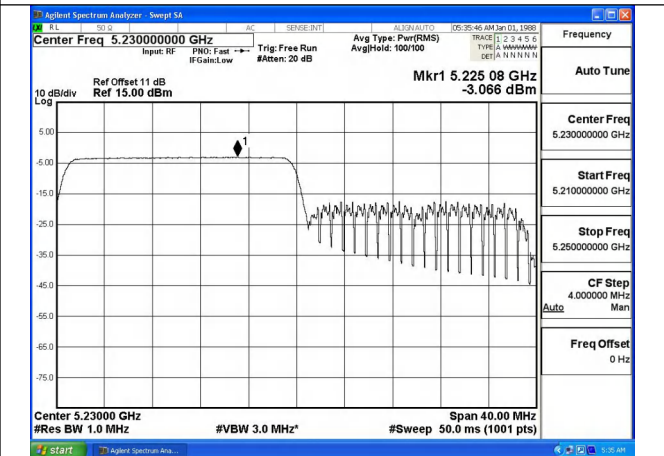

Mode:802.11ax HE40 Tone:242T Frequency:5230MHz
Ant:Chain1