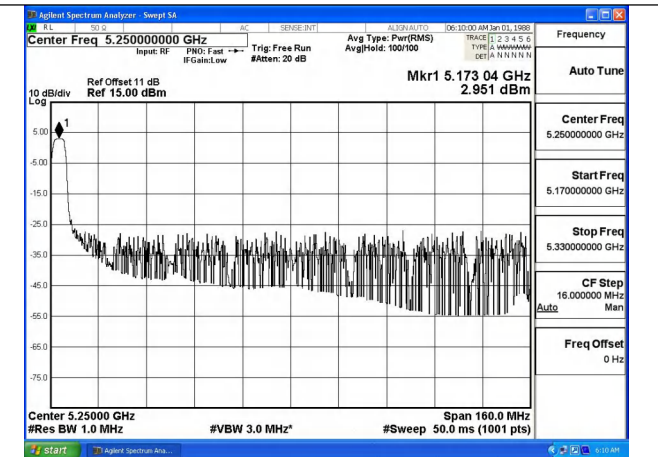

Mode:802.11ax HE80 Tone:242T Frequency:5210MHz
Ant:Chain1

Mode:802.11ax HE80 Tone:484T Frequency:5210MHz
Ant:Chain0

Mode:802.11ax HE80 Tone:484T Frequency:5210MHz
Ant:Chain1

Mode:802.11ax HE80 Tone:996T Frequency:5210MHz
Ant:Chain0

Mode:802.11ax HE80 Tone:996T Frequency:5210MHz
Ant:Chain1

Test Mode: 802.11ac VHT160

Mode:802.11ac VHT160 Frequency:5250MHz
Ant:Chain0

Mode:802.11ac VHT160 Frequency:5250MHz
Ant:Chain1

Test Mode: 802.11ax HE160

Mode:802.11ax HE160 Tone:26T Frequency:5250MHz
Ant:Chain0

Mode:802.11ax HE160 Tone:26T Frequency:5250MHz
Ant:Chain1

Mode:802.11ax HE160 Tone:52T Frequency:5250MHz
Ant:Chain0

Mode:802.11ax HE160 Tone:52T Frequency:5250MHz
Ant:Chain1