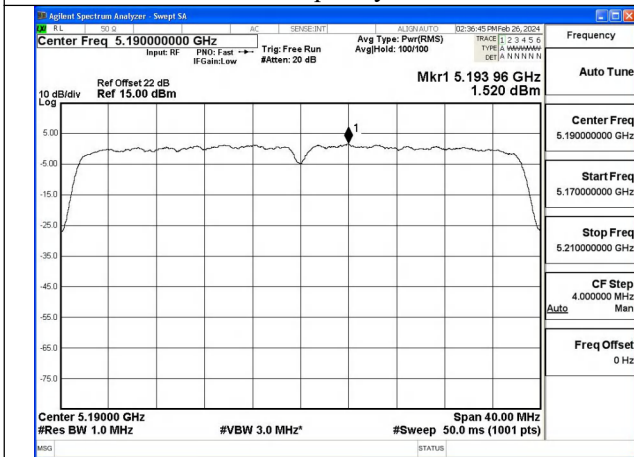

Mode:802.11ax HE20 Tone:242T Frequency:5220MHz
Ant:Chain1

Mode:802.11ax HE20 Tone:242T Frequency:5240MHz
Ant:Chain1

Test Mode: 802.11n HT40

Mode:802.11n HT40 Frequency:5190MHz Ant:Chain0

Mode:802.11n HT40 Frequency:5230MHz Ant:Chain0