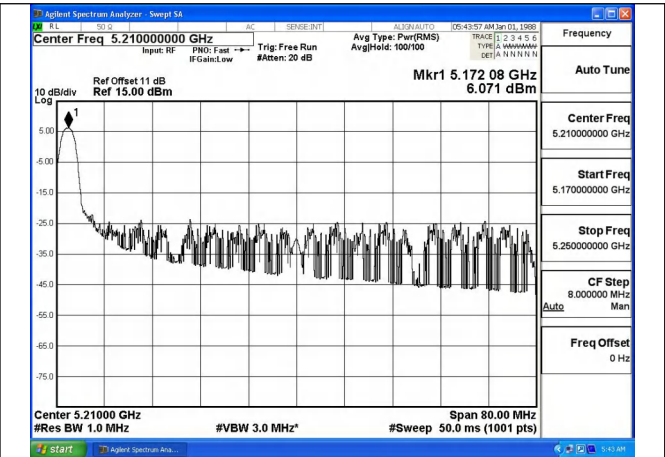

Mode:802.11ax HE40 Tone:242T Frequency:5190MHz
Ant:Chain1

Mode:802.11ax HE40 Tone:242T Frequency:5230MHz
Ant:Chain1

Mode:802.11ax HE40 Tone:484T Frequency:5190MHz
Ant:Chain0

Mode:802.11ax HE40 Tone:484T Frequency:5230MHz
Ant:Chain0

Test Mode: 802.11ac VHT80

Test Mode: 802.11ax HE80

Mode:802.11ax HE80 Tone:26T Frequency:5210MHz
Ant:Chain0

Mode:802.11ax HE80 Tone:26T Frequency:5210MHz
Ant:Chain1

Mode:802.11ax HE80 Tone:52T Frequency:5210MHz
Ant:Chain0