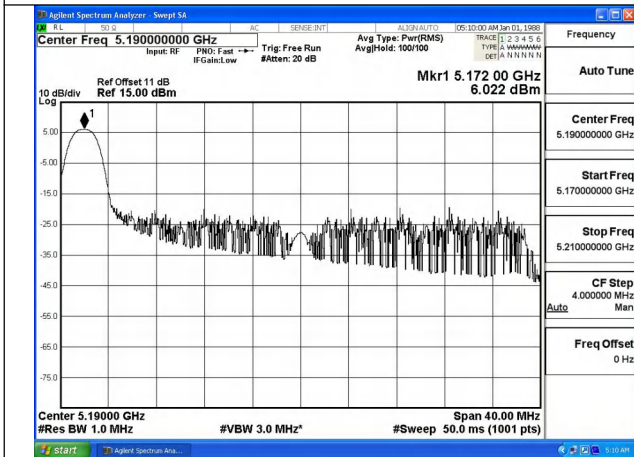

Mode:802.11n HT40 Frequency:5190MHz Ant:Chain1

Mode:802.11n HT40 Frequency:5230MHz Ant:Chain1

Test Mode: 802.11ac VHT40

Test Mode: 802.11ax HE40

Mode:802.11ax HE40 Tone:26T Frequency:5190MHz
Ant:Chain0

Mode:802.11ax HE40 Tone:26T Frequency:5230MHz
Ant:Chain0