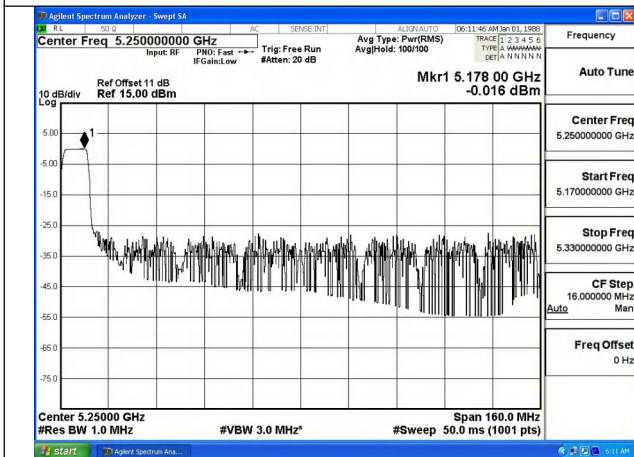

Mode:802.11ax HE80 Tone:242T Frequency:5210MHz
Ant:Chain1

Mode:802.11ax HE80 Tone:484T Frequency:5210MHz
Ant:Chain0

Mode:802.11ax HE80 Tone:484T Frequency:5210MHz
Ant:Chain1

Mode:802.11ax HE80 Tone:996T Frequency:5210MHz
Ant:Chain0

Mode:802.11ax HE80 Tone:996T Frequency:5210MHz
Ant:Chain1

Test Mode: 802.11ac VHT160

Mode:802.11ac VHT160 Frequency:5250MHz
Ant:Chain0

Mode:802.11ac VHT160 Frequency:5250MHz
Ant:Chain1

Test Mode: 802.11ax HE160

Mode:802.11ax HE160 Tone:26T Frequency:5250MHz
Ant:Chain0

Mode:802.11ax HE160 Tone:26T Frequency:5250MHz
Ant:Chain1

Mode:802.11ax HE160 Tone:52T Frequency:5250MHz
Ant:Chain0

Mode:802.11ax HE160 Tone:52T Frequency:5250MHz
Ant:Chain1