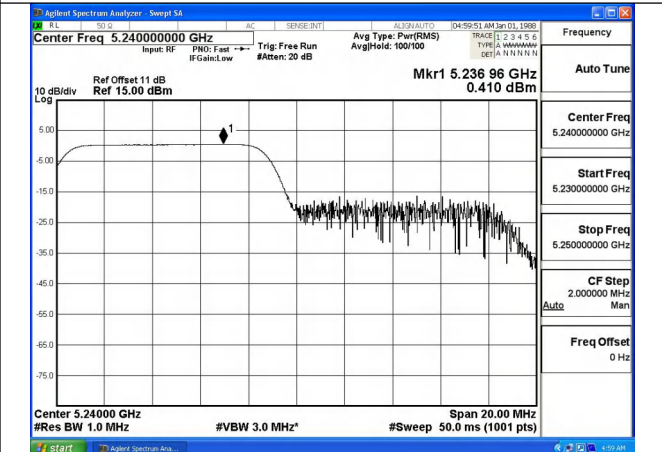

Mode:802.11ax HE20 Tone:52T Frequency:5220MHz
Ant:Chain1

Mode:802.11ax HE20 Tone:52T Frequency:5240MHz
Ant:Chain1

Mode:802.11ax HE20 Tone:106T Frequency:5180MHz
Ant:Chain0

Mode:802.11ax HE20 Tone:106T Frequency:5220MHz
Ant:Chain0

Mode:802.11ax HE20 Tone:106T Frequency:5240MHz
Ant:Chain0

Mode:802.11ax HE20 Tone:106T Frequency:5180MHz
Ant:Chain1

Mode:802.11ax HE20 Tone:106T Frequency:5220MHz
Ant:Chain1

Mode:802.11ax HE20 Tone:106T Frequency:5240MHz
Ant:Chain1