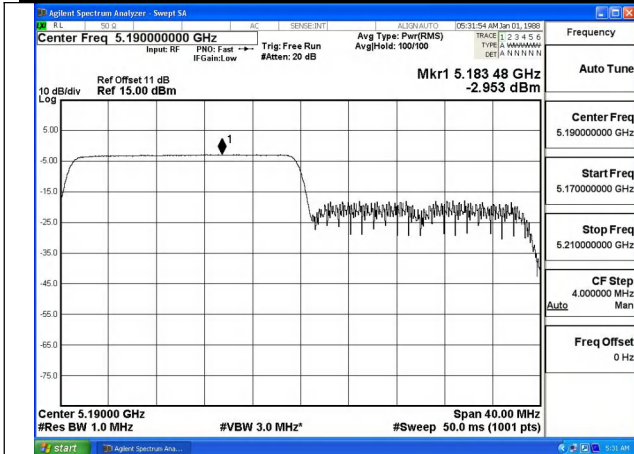

Mode:802.11ax HE40 Tone:242T Frequency:5190MHz
Ant:Chain0