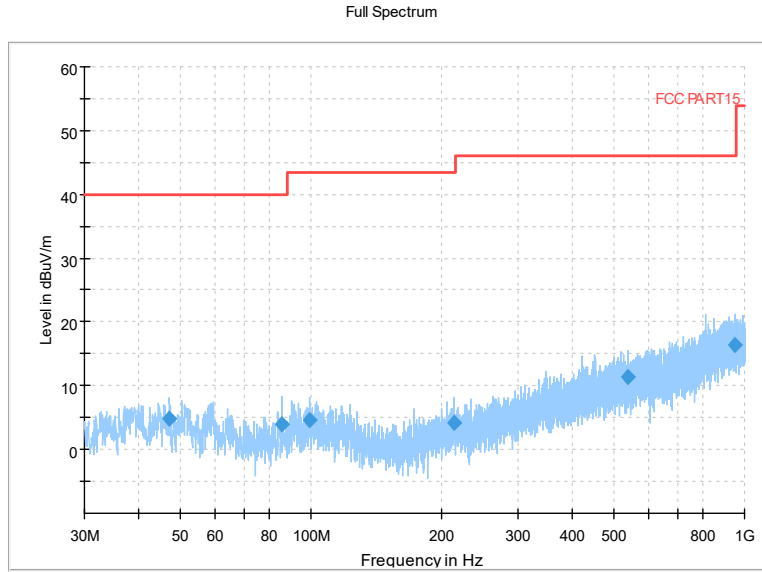

Frequency Range: 30MHz -1GHz
Detector: QP mode
Modulation type: 802.11ax(HE80)