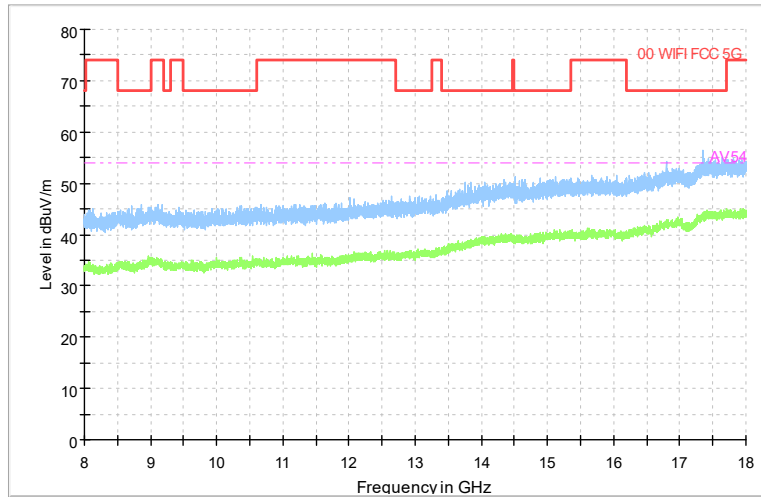

Comment

Frequency Range: 8GHz -18GHz
Detector: Av mode and PK mode
Test Mode: 802.11ax(HE40)