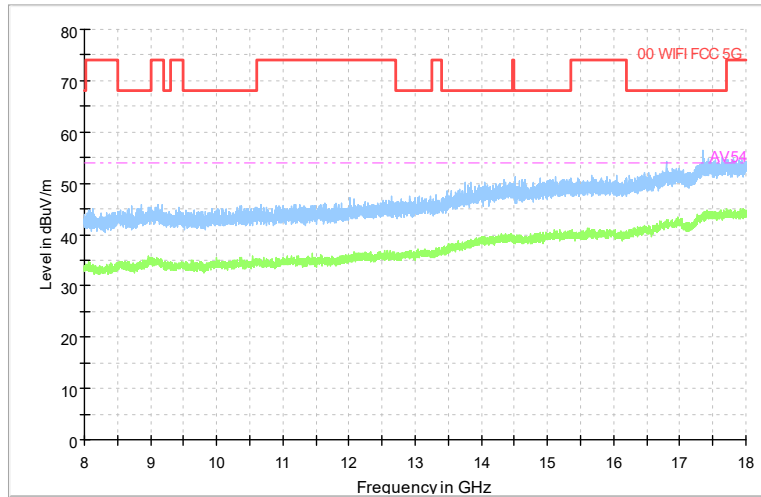

Full Spectrum

Comment

Frequency Range: 8GHz -18GHz
 Detector: Av mode and PK mode
 Test Mode: 802.11ax(HE80)

Full Spectrum

Frequency Range: 18GHz -40GHz
 Detector: Av mode and PK mode
 Test Mode: 802.11ax(HE80)

Carrier frequency (MHz): 6625
 Channel No.:135

Frequency Range: 30MHz -1GHz
 Detector: QP mode
 Test Mode: 802.11ax(HE80)

Frequency Range: 1GHz -8GHz
 Detector: Av mode and PK mode
 Test Mode: 802.11ax(HE80)