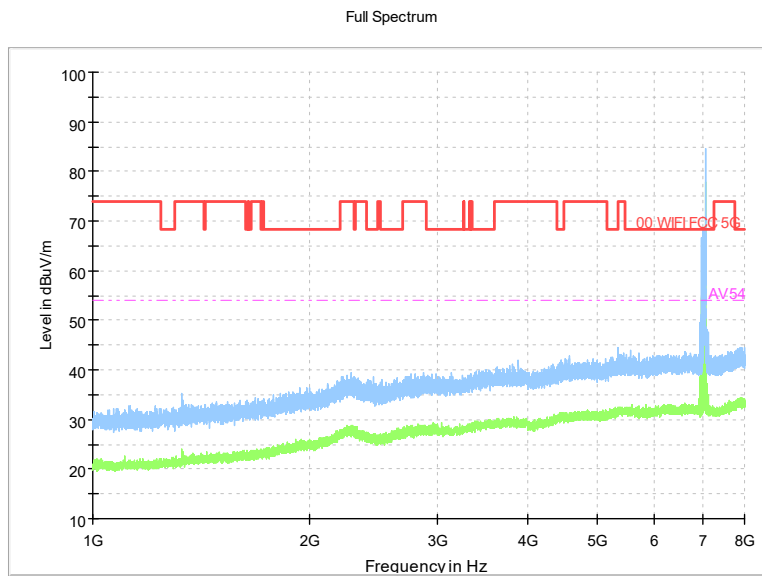

Carrier frequency (MHz): 6945
 Channel No.:199

Frequency Range: 30MHz -1GHz
 Detector: QP mode
 Test Mode: 802.11ax(HE80)

Frequency Range: 1GHz -8GHz
 Detector: Av mode and PK mode
 Test Mode: 802.11ax(HE80)

Full Spectrum

Comment

Frequency Range: 8GHz -18GHz
 Detector: Av mode and PK mode
 Test Mode: 802.11ax(HE80)

Full Spectrum

Frequency Range: 18GHz -40GHz
 Detector: Av mode and PK mode
 Test Mode: 802.11ax(HE80)

Carrier frequency (MHz): 7025
 Channel No.:215

Frequency Range: 30MHz -1GHz
 Detector: QP mode
 Modulation type: 802.11ax(HE80)

Frequency Range: 1GHz -8GHz
 Detector: Av mode and PK mode
 Modulation type: 802.11ax(HE80)