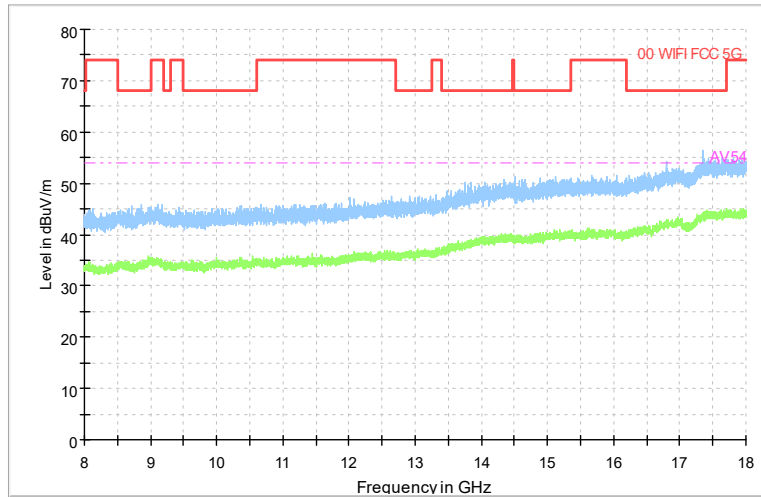

Full Spectrum

Comment

Frequency Range: 8GHz -18GHz
 Detector: Av mode and PK mode
 Modulation type: 802.11ax(HE80)

Full Spectrum

Frequency Range: 18GHz -40GHz
 Detector: Av mode and PK mode
 Modulation type: 802.11ax(HE80)

Carrier frequency (MHz): 6465
 Channel No.:103

Frequency Range: 30MHz -1GHz
 Detector: QP mode
 Test Mode: 802.11ax(HE80)

Frequency Range: 1GHz -8GHz
 Detector: Av mode and PK mode
 Test Mode: 802.11ax(HE80)

Full Spectrum

Comment

Frequency Range: 8GHz -18GHz
 Detector: Av mode and PK mode
 Test Mode: 802.11ax(HE80)

Full Spectrum

Frequency Range: 18GHz -40GHz
 Detector: Av mode and PK mode
 Test Mode: 802.11ax(HE80)