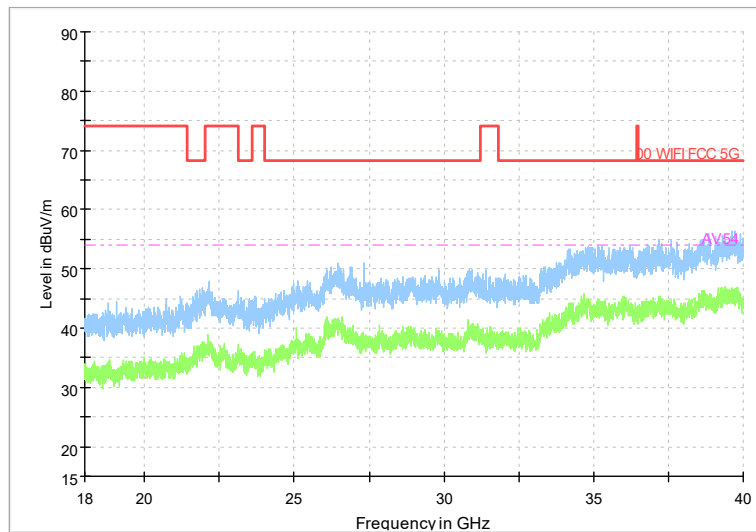

Full Spectrum

Frequency Range: 18GHz -40GHz
Detector: Av mode and PK mode
Test Mode: 802.11ax(HE160)

Carrier frequency (MHz): 6985
Channel No.:207