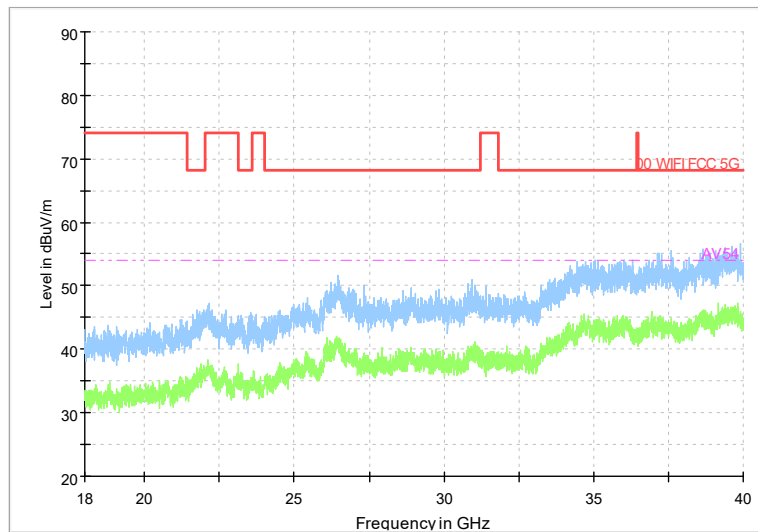

Carrier frequency (MHz): 7005
 Channel No.:211

Frequency Range: 30MHz -1GHz
 Detector: QP mode
 Modulation type: 802.11ax(HE40)

Frequency Range: 1GHz -8GHz
 Detector: Av mode and PK mode
 Modulation type: 802.11ax(HE40)

Full Spectrum

Comment

Frequency Range: 8GHz -18GHz
 Detector: Av mode and PK mode
 Modulation type: 802.11ax(HE40)

Full Spectrum

Frequency Range: 18GHz -40GHz
 Detector: Av mode and PK mode
 Modulation type: 802.11ax(HE40)