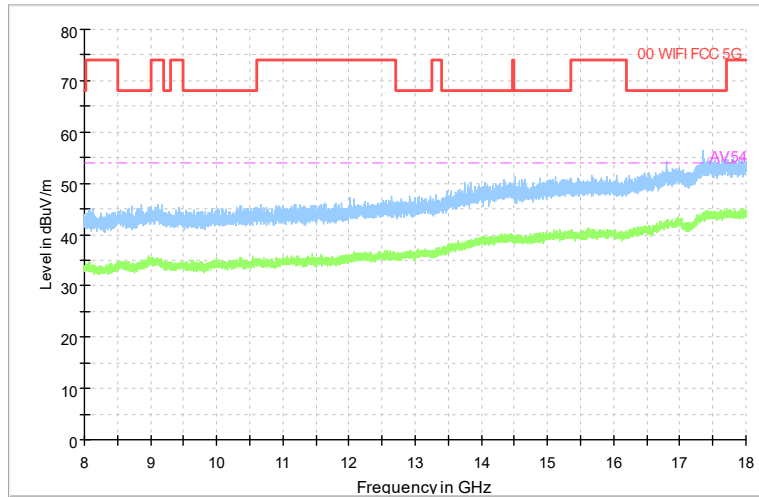

Full Spectrum

Comment

Frequency Range: 8GHz -18GHz
 Detector: Av mode and PK mode
 Modulation type: 802.11ax(HE80)

Full Spectrum

Frequency Range: 18GHz -40GHz
 Detector: Av mode and PK mode
 Modulation type: 802.11ax(HE80)

Carrier frequency (MHz): 6145
 Channel No.:39

Frequency Range: 30MHz -1GHz
 Detector: QP mode
 Test Mode: 802.11ax(HE80)

Frequency Range: 1GHz -8GHz
 Detector: Av mode and PK mode
 Test Mode: 802.11ax(HE80)

Full Spectrum

Comment

Frequency Range: 8GHz -18GHz
 Detector: Av mode and PK mode
 Test Mode: 802.11ax(HE80)

Full Spectrum

Frequency Range: 18GHz -40GHz
 Detector: Av mode and PK mode
 Test Mode: 802.11ax(HE80)