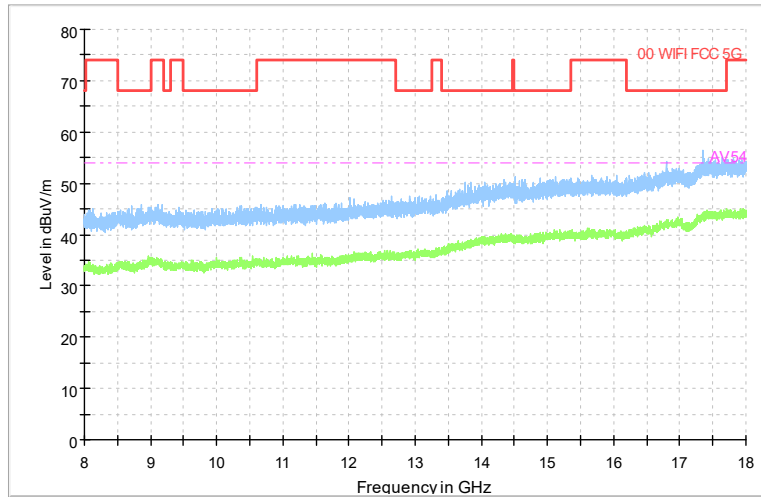

Carrier frequency (MHz): 6925
 Channel No.:195

Frequency Range: 30MHz -1GHz
 Detector: QP mode
 Modulation type: 802.11ax(HE40)

Frequency Range: 1GHz -8GHz
 Detector: Av mode and PK mode
 Modulation type: 802.11ax(HE40)

Full Spectrum

Comment

Frequency Range: 8GHz -18GHz
 Detector: Av mode and PK mode
 Modulation type: 802.11ax(HE40)

Full Spectrum

Frequency Range: 18GHz -40GHz
 Detector: Av mode and PK mode
 Modulation type: 802.11ax(HE40)