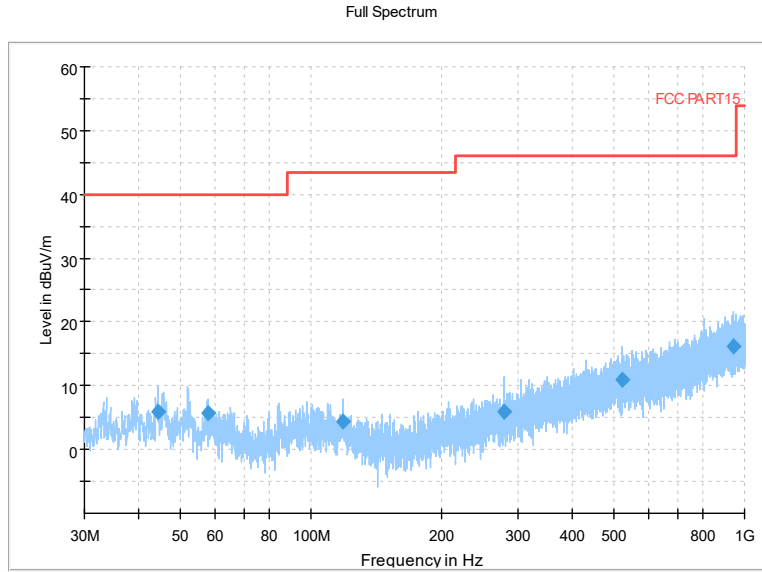

Frequency Range: 30MHz -1GHz
Detector: QP mode
Modulation type: 802.11ax(HE80)