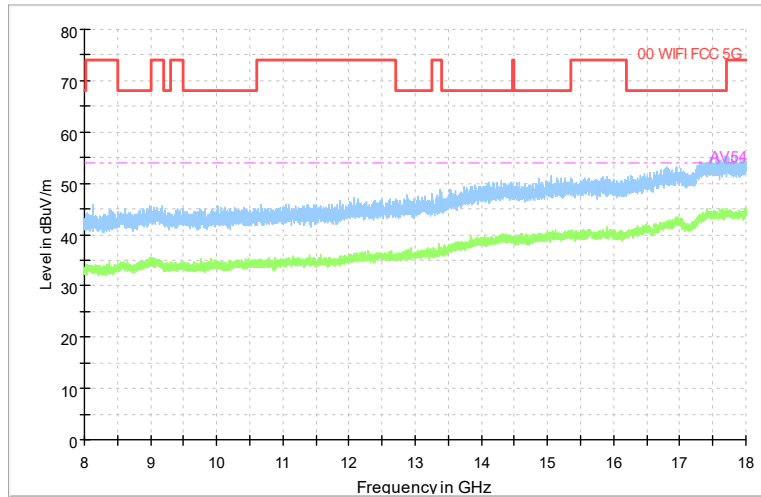

Full Spectrum

Comment

Frequency Range: 8GHz -18GHz
 Detector: Av mode and PK mode
 Modulation type: 802.11ax(HE80)

Full Spectrum

Frequency Range: 18GHz -40GHz
 Detector: Av mode and PK mode
 Modulation type: 802.11ax(HE80)

Carrier frequency (MHz): 6945
 Channel No.:199

Frequency Range: 30MHz -1GHz
 Detector: QP mode
 Test Mode: 802.11ax(HE80)

Frequency Range: 1GHz -8GHz
 Detector: Av mode and PK mode
 Test Mode: 802.11ax(HE80)

Full Spectrum

Comment

Frequency Range: 8GHz -18GHz
 Detector: Av mode and PK mode
 Test Mode: 802.11ax(HE80)

Full Spectrum

Frequency Range: 18GHz -40GHz
 Detector: Av mode and PK mode
 Test Mode: 802.11ax(HE80)