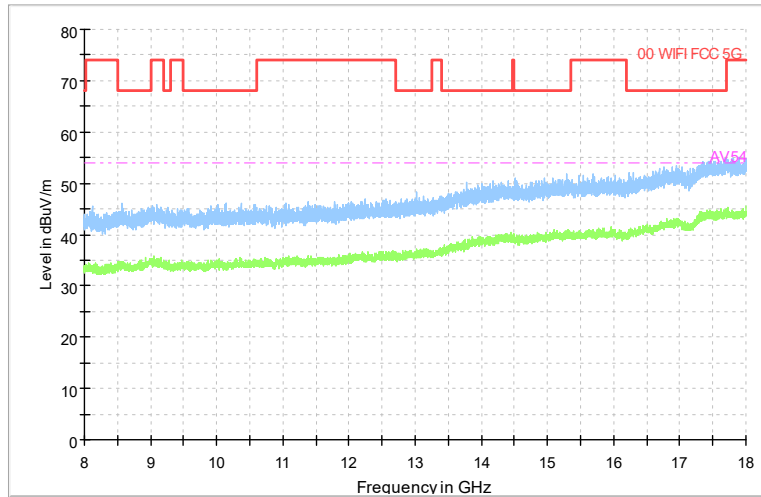

Carrier frequency (MHz): 6405
 Channel No.:91

Frequency Range: 30MHz -1GHz
 Detector: QP mode
 Modulation type: 802.11ax(HE40)

Frequency Range: 1GHz -8GHz
 Detector: Av mode and PK mode
 Modulation type: 802.11ax(HE40)

Full Spectrum

Comment

Frequency Range: 8GHz -18GHz
 Detector: Av mode and PK mode
 Modulation type: 802.11ax(HE40)

Full Spectrum

Frequency Range: 18GHz -40GHz
 Detector: Av mode and PK mode
 Modulation type: 802.11ax(HE40)