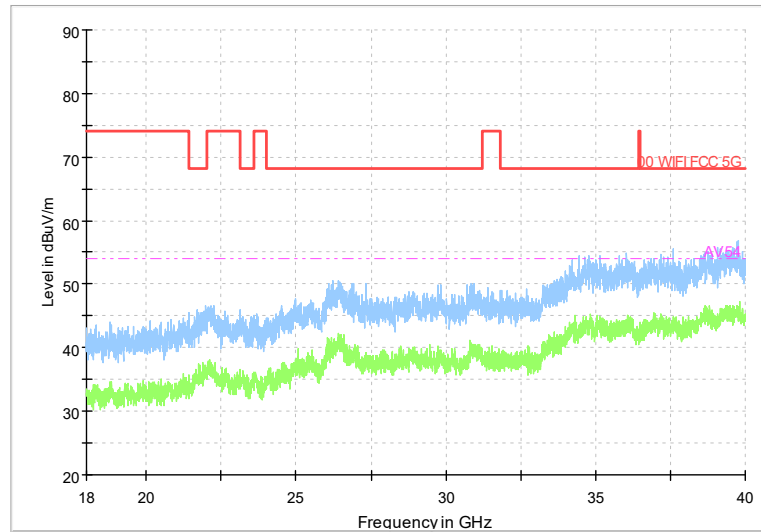

Full Spectrum

Comment

Frequency Range: 8GHz -18GHz
 Detector: Av mode and PK mode
 Modulation type: 802.11ax(HE40)

Full Spectrum

Frequency Range: 18GHz -40GHz
 Detector: Av mode and PK mode
 Modulation type: 802.11ax(HE40)

Carrier frequency (MHz): 6685
 Channel No.:147

Frequency Range: 30MHz -1GHz
 Detector: QP mode
 Modulation type: 802.11ax(HE40)

Frequency Range: 1GHz -8GHz
 Detector: Av mode and PK mode
 Modulation type: 802.11ax(HE40)