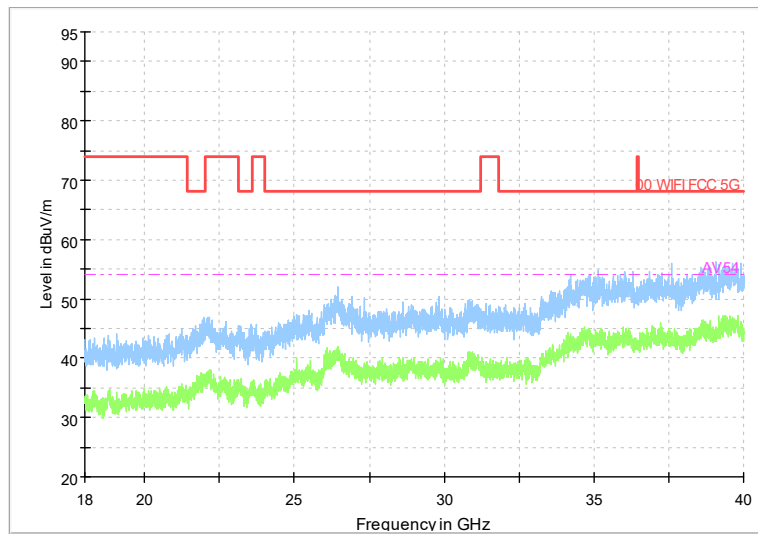

Full Spectrum

Comment

Frequency Range: 8GHz -18GHz
 Detector: Av mode and PK mode
 Test Mode: 802.11ax(HE80)

Full Spectrum

Frequency Range: 18GHz -40GHz
 Detector: Av mode and PK mode
 Test Mode: 802.11ax(HE80)

Carrier frequency (MHz): 6705
 Channel No.:151

Frequency Range: 30MHz -1GHz
 Detector: QP mode
 Modulation type: 802.11ax(HE80)

Frequency Range: 1GHz -8GHz
 Detector: Av mode and PK mode
 Modulation type: 802.11ax(HE80)

Full Spectrum

Comment

Frequency Range: 8GHz -18GHz
 Detector: Av mode and PK mode
 Modulation type: 802.11ax(HE80)

Full Spectrum

Frequency Range: 18GHz -40GHz
 Detector: Av mode and PK mode
 Modulation type: 802.11ax(HE80)