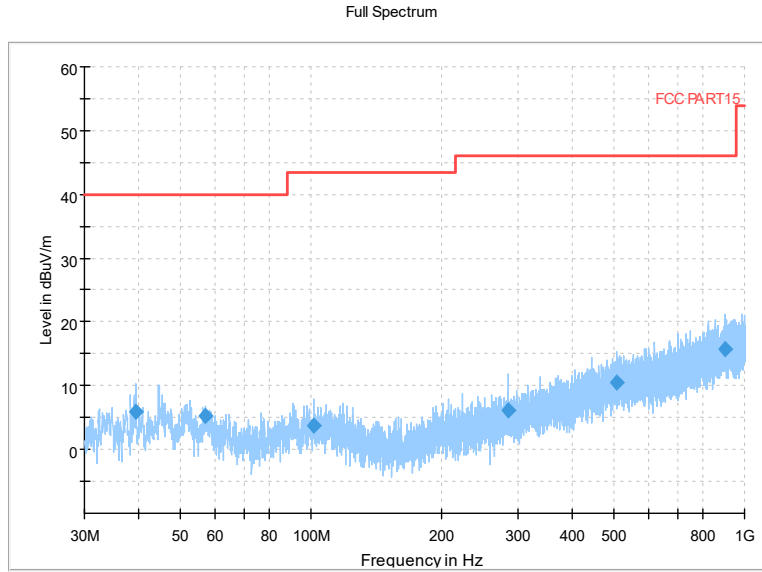

Frequency Range: 30MHz -1GHz
Detector: QP mode
Modulation type: 802.11ax(HE80)