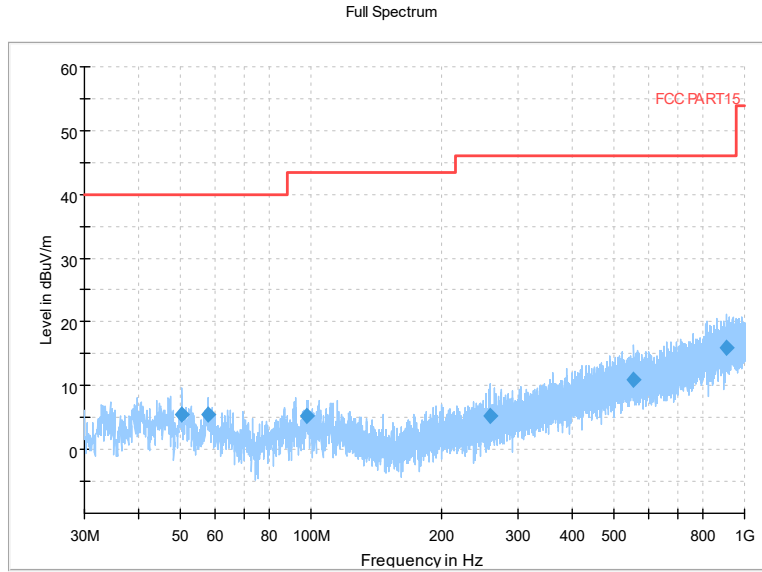

Frequency Range: 30MHz -1GHz
Detector: QP mode
Modulation type: 802.11ax(HE40)