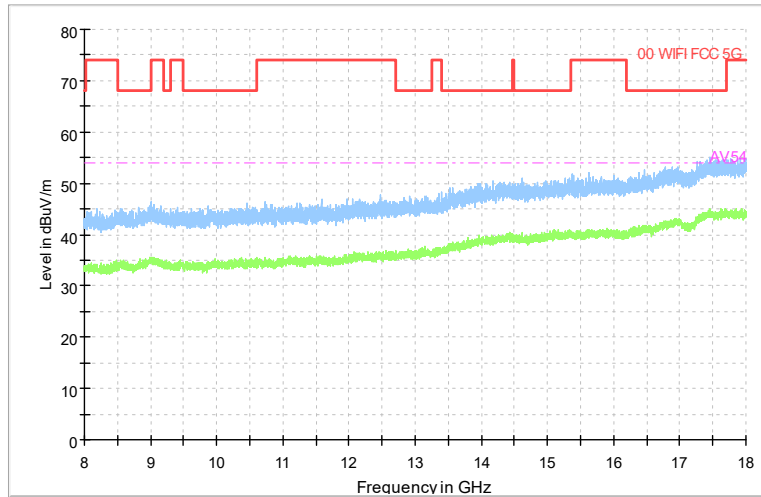

Comment

Frequency Range: 8GHz -18GHz
Detector: Av mode and PK mode
Modulation type: 802.11ax(HE160)