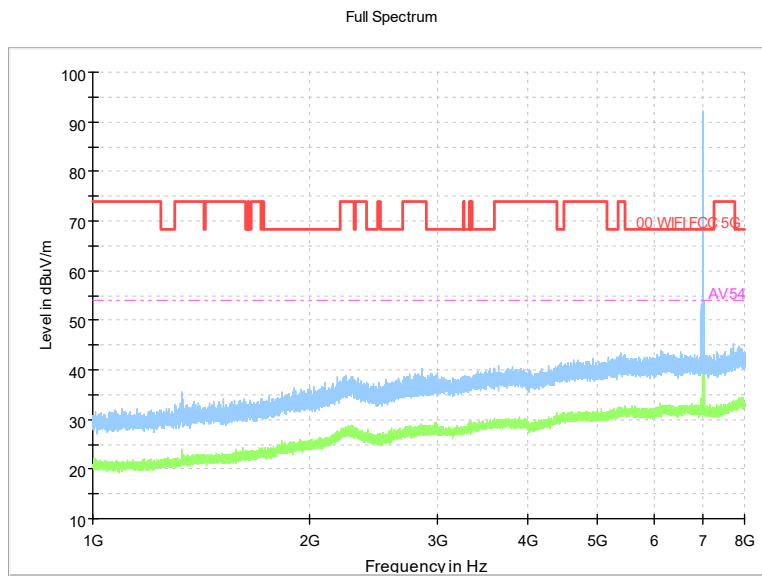

Carrier frequency (MHz): 6925
 Channel No.:195

Frequency Range: 30MHz -1GHz
 Detector: QP mode
 Modulation type: 802.11ax(HE40)

Frequency Range: 1GHz -8GHz
 Detector: Av mode and PK mode
 Modulation type: 802.11ax(HE40)

Full Spectrum

Comment

Frequency Range: 8GHz -18GHz
 Detector: Av mode and PK mode
 Modulation type: 802.11ax(HE40)

Full Spectrum

Frequency Range: 18GHz -40GHz
 Detector: Av mode and PK mode
 Modulation type: 802.11ax(HE40)

Carrier frequency (MHz): 7005
 Channel No.:211

Frequency Range: 30MHz -1GHz
 Detector: QP mode
 Modulation type: 802.11ax(HE40)

Frequency Range: 1GHz -8GHz
 Detector: Av mode and PK mode
 Modulation type: 802.11ax(HE40)