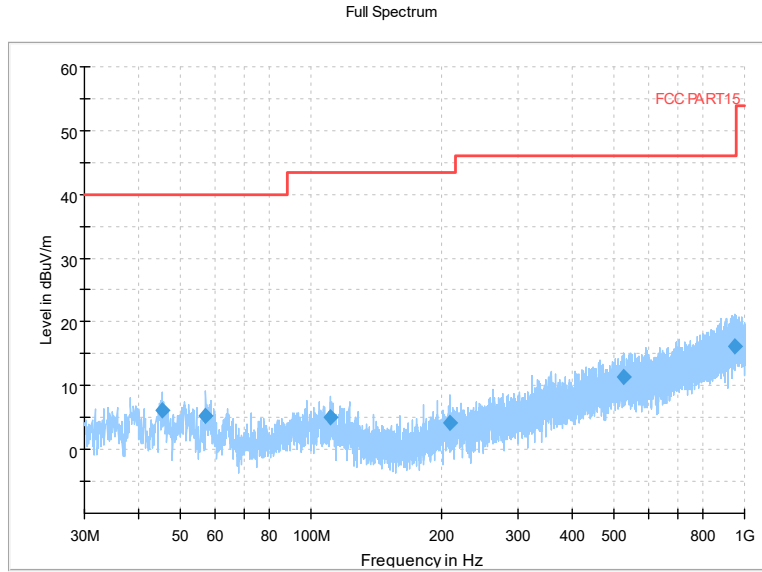

Frequency Range: 30MHz -1GHz
Detector: QP mode
Modulation type: 802.11ax(HE40)