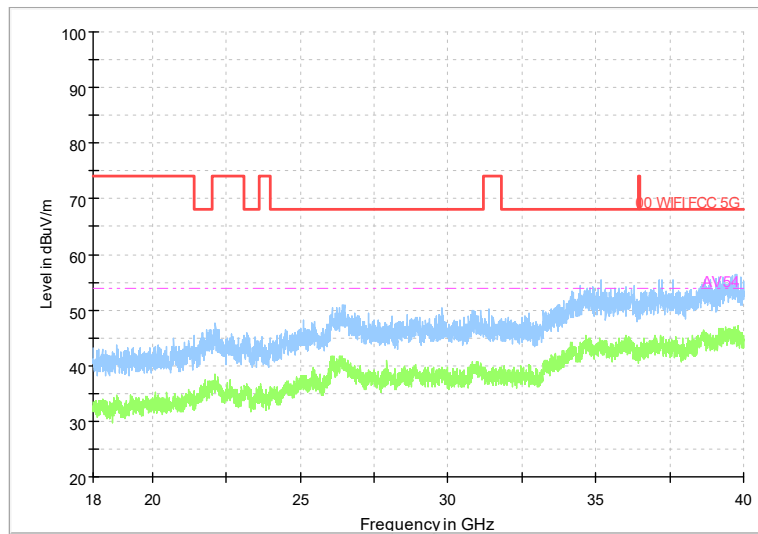

Full Spectrum

Comment

Frequency Range: 8GHz -18GHz
 Detector: Av mode and PK mode
 Modulation type: 802.11ax(HE80)

Full Spectrum

Frequency Range: 18GHz -40GHz
 Detector: Av mode and PK mode
 Modulation type: 802.11ax(HE80)

Carrier frequency (MHz): 6785
 Channel No.:167

Frequency Range: 30MHz -1GHz
 Detector: QP mode
 Modulation type: 802.11ax(HE80)

Frequency Range: 1GHz -8GHz
 Detector: Av mode and PK mode
 Modulation type: 802.11ax(HE80)