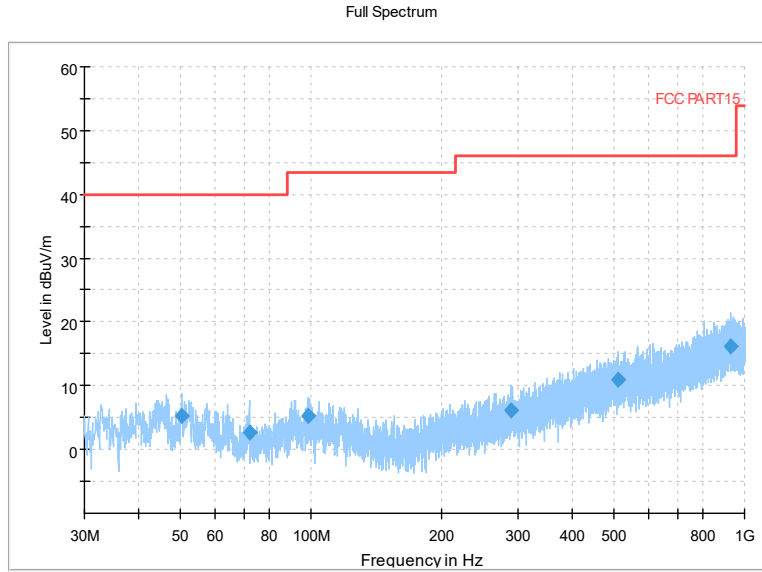

Frequency Range: 30MHz -1GHz
Detector: QP mode
Test Mode: 802.11ax(HE80)