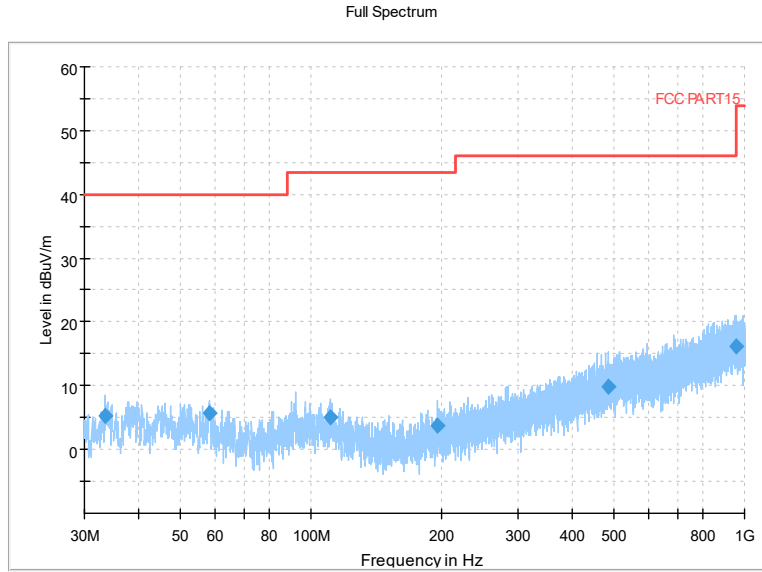

Frequency Range: 30MHz -1GHz
Detector: QP mode
Modulation type: 802.11ax(HE80)