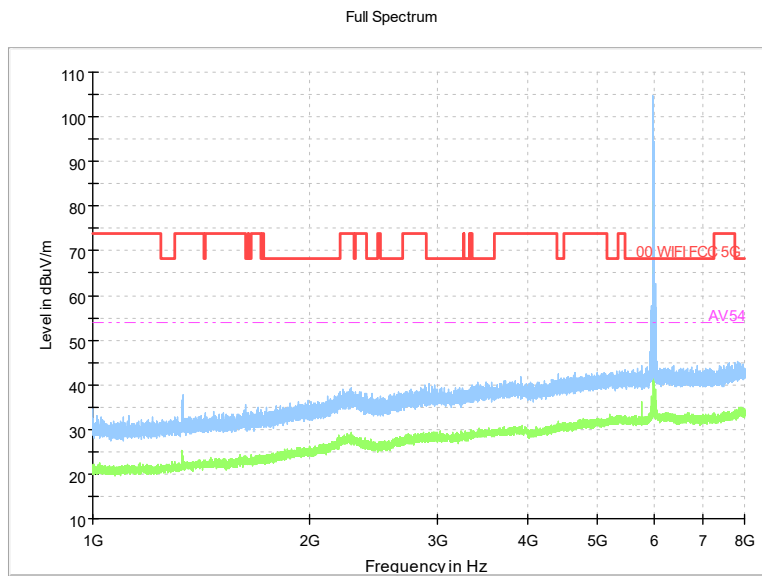

Carrier frequency (MHz): 7025
 Channel No.:215

Frequency Range: 30MHz -1GHz
 Detector: QP mode
 Modulation type: 802.11ax(HE80)

Frequency Range: 1GHz -8GHz
 Detector: Av mode and PK mode
 Modulation type: 802.11ax(HE80)

Full Spectrum

Comment

Frequency Range: 8GHz -18GHz
 Detector: Av mode and PK mode
 Modulation type: 802.11ax(HE80)

Full Spectrum

Frequency Range: 18GHz -40GHz
 Detector: Av mode and PK mode
 Modulation type: 802.11ax(HE80)

Carrier frequency (MHz): 5985
 Channel No.:15

Frequency Range: 30MHz -1GHz
 Detector: QP mode
 Modulation type: 802.11ax(HE160)

Frequency Range: 1GHz -8GHz
 Detector: Av mode and PK mode
 Modulation type: 802.11ax(HE160)