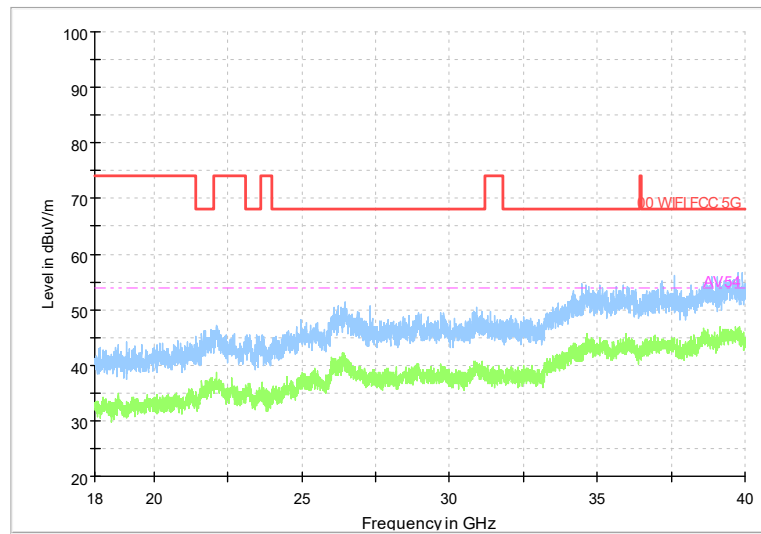

Full Spectrum

Frequency Range: 18GHz -40GHz
Detector: Av mode and PK mode
Test Mode: 802.11ax(HE160)

Carrier frequency (MHz): 6345
Channel No.:79