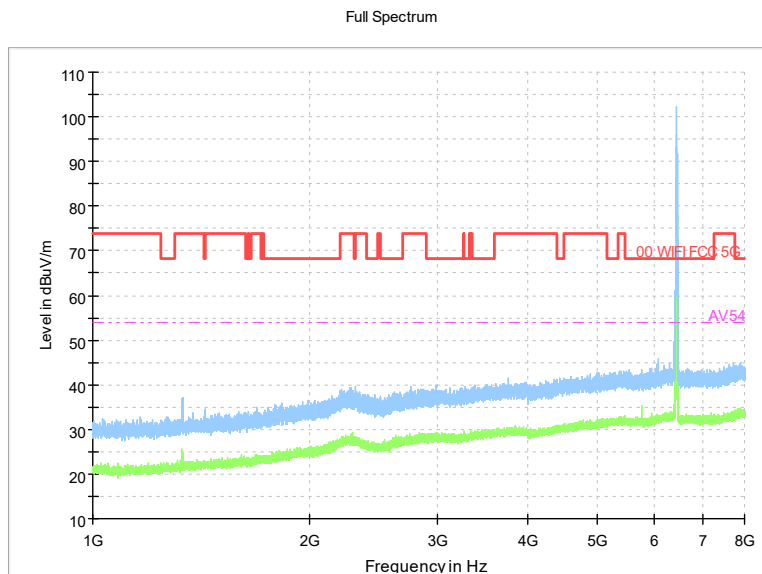

Carrier frequency (MHz): 6405
 Channel No.:91

Frequency Range: 30MHz -1GHz
 Detector: QP mode
 Modulation type: 802.11ax(HE40)

Frequency Range: 1GHz -8GHz
 Detector: Av mode and PK mode
 Modulation type: 802.11ax(HE40)

Full Spectrum

Comment

Frequency Range: 8GHz -18GHz
 Detector: Av mode and PK mode
 Modulation type: 802.11ax(HE40)

Full Spectrum

Frequency Range: 18GHz -40GHz
 Detector: Av mode and PK mode
 Modulation type: 802.11ax(HE40)

Carrier frequency (MHz): 6445
 Channel No.:99

Frequency Range: 30MHz -1GHz
 Detector: QP mode
 Modulation type: 802.11ax(HE40)

Frequency Range: 1GHz -8GHz
 Detector: Av mode and PK mode
 Modulation type: 802.11ax(HE40)