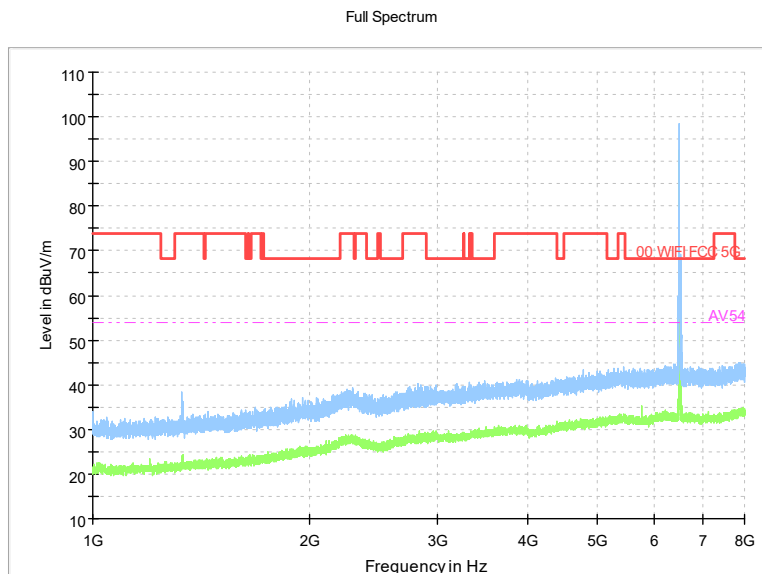

Carrier frequency (MHz): 6345
 Channel No.:79

Frequency Range: 30MHz -1GHz
 Detector: QP mode
 Modulation type: 802.11ax(HE160)

Frequency Range: 1GHz -8GHz
 Detector: Av mode and PK mode
 Modulation type: 802.11ax(HE160)

Full Spectrum

Comment

Frequency Range: 8GHz -18GHz
 Detector: Av mode and PK mode
 Modulation type: 802.11ax(HE160)

Full Spectrum

Frequency Range: 18GHz -40GHz
 Detector: Av mode and PK mode
 Modulation type: 802.11ax(HE160)

Carrier frequency (MHz): 6505
 Channel No.:111

Frequency Range: 30MHz -1GHz
 Detector: QP mode
 Modulation type: 802.11ax(HE160)

Frequency Range: 1GHz -8GHz
 Detector: Av mode and PK mode
 Modulation type: 802.11ax(HE160)