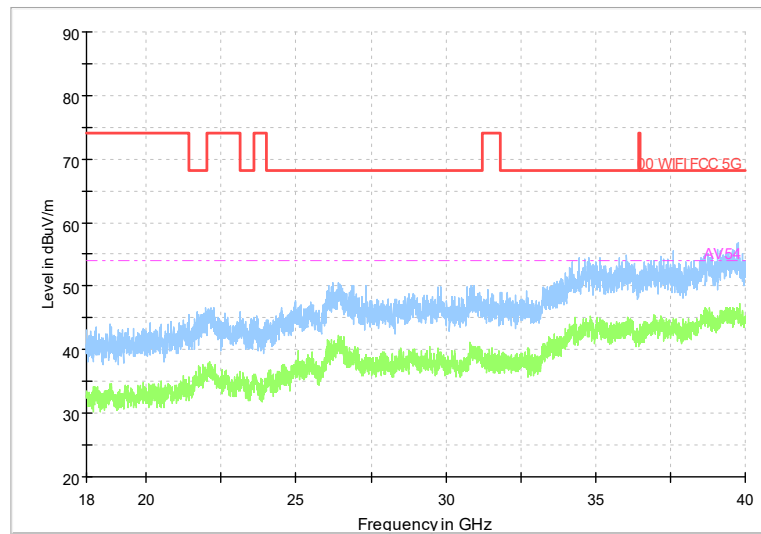

Full Spectrum

Frequency Range: 18GHz -40GHz
Detector: Av mode and PK mode
Test Mode: 802.11ax(HE40)

Carrier frequency (MHz): 6565
Channel No.:123