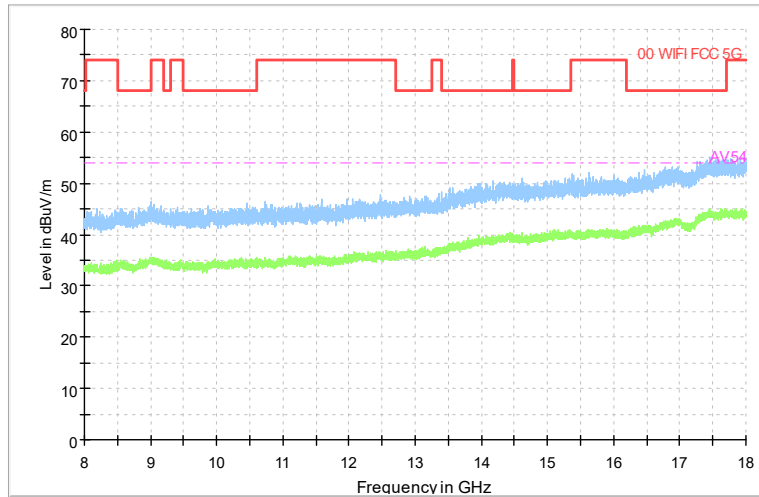

Comment

Frequency Range: 8GHz -18GHz
Detector: Av mode and PK mode
Test Mode: 802.11ax(HE160)