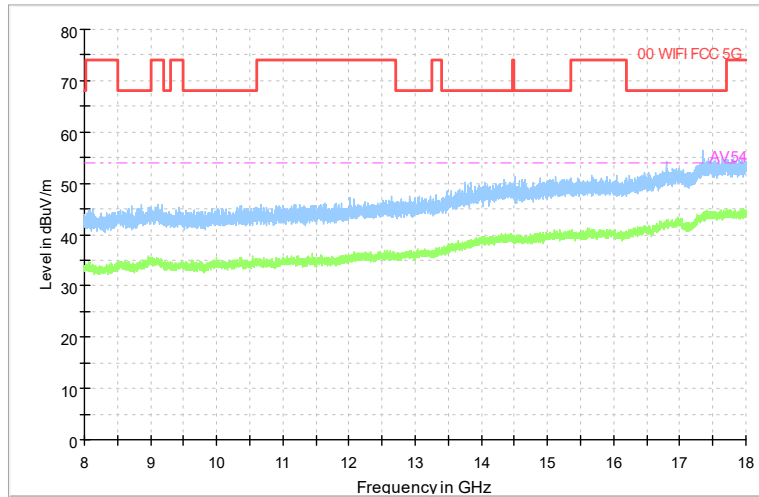

Comment

Frequency Range: 8GHz -18GHz
Detector: Av mode and PK mode
Test Mode: 802.11ax(HE40)