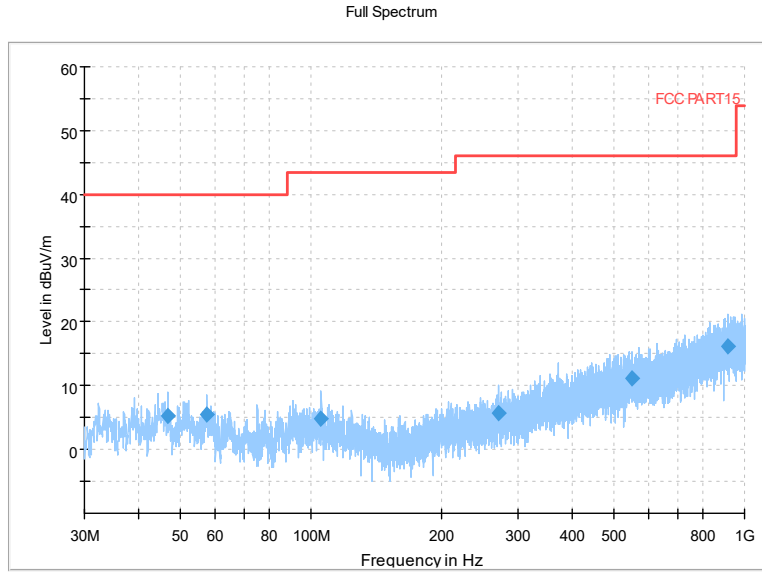

Frequency Range: 30MHz -1GHz
Detector: QP mode
Modulation type: 802.11ax(HE160)