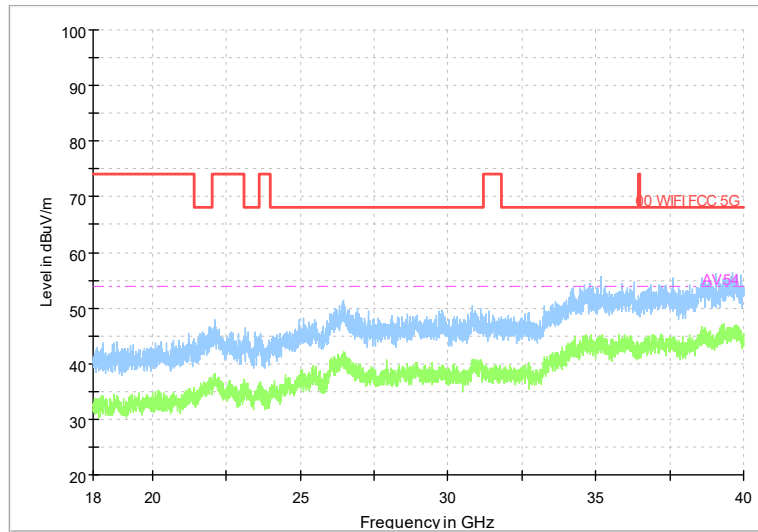

Full Spectrum

Comment

Frequency Range: 8GHz -18GHz
 Detector: Av mode and PK mode
 Modulation type: 802.11ax(HE80)

Full Spectrum

Frequency Range: 18GHz -40GHz
 Detector: Av mode and PK mode
 Modulation type: 802.11ax(HE80)

Carrier frequency (MHz): 6945
 Channel No.:199

Frequency Range: 30MHz -1GHz
 Detector: QP mode
 Test Mode: 802.11ax(HE80)

Frequency Range: 1GHz -8GHz
 Detector: Av mode and PK mode
 Test Mode: 802.11ax(HE80)

Full Spectrum

Comment

Frequency Range: 8GHz -18GHz
 Detector: Av mode and PK mode
 Test Mode: 802.11ax(HE80)

Full Spectrum

Frequency Range: 18GHz -40GHz
 Detector: Av mode and PK mode
 Test Mode: 802.11ax(HE80)