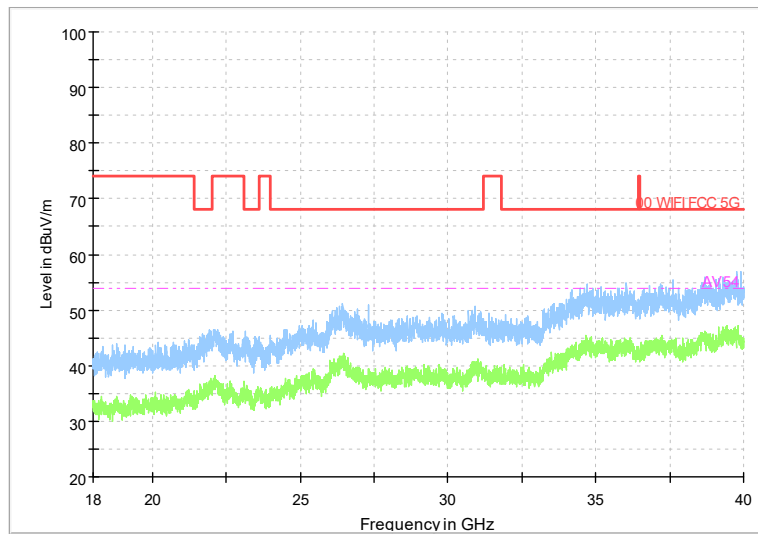

Full Spectrum

Comment

Frequency Range: 8GHz -18GHz
 Detector: Av mode and PK mode
 Test Mode: 802.11ax(HE80)

Full Spectrum

Frequency Range: 18GHz -40GHz
 Detector: Av mode and PK mode
 Test Mode: 802.11ax(HE80)

Carrier frequency (MHz): 7025
 Channel No.:215

Frequency Range: 30MHz -1GHz
 Detector: QP mode
 Modulation type: 802.11ax(HE80)

Frequency Range: 1GHz -8GHz
 Detector: Av mode and PK mode
 Modulation type: 802.11ax(HE80)

Full Spectrum

Comment

Frequency Range: 8GHz -18GHz
 Detector: Av mode and PK mode
 Modulation type: 802.11ax(HE80)

Full Spectrum

Frequency Range: 18GHz -40GHz
 Detector: Av mode and PK mode
 Modulation type: 802.11ax(HE80)