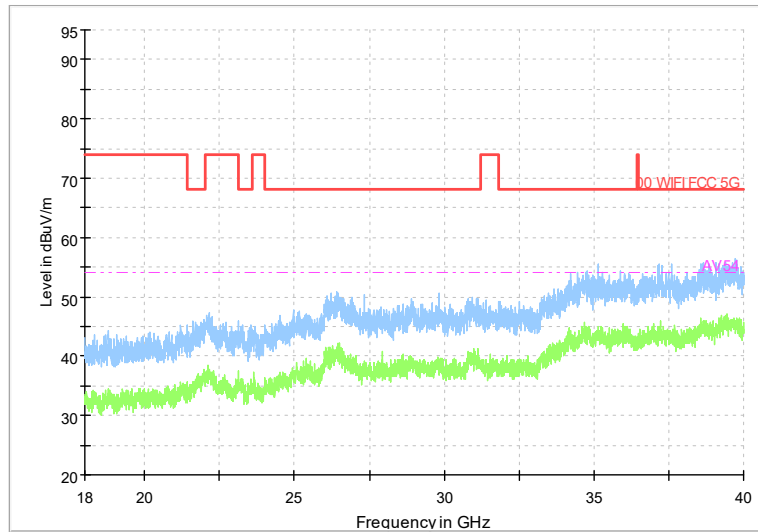

Carrier frequency (MHz): 6465
 Channel No.:103

Frequency Range: 30MHz -1GHz
 Detector: QP mode
 Test Mode: 802.11ax(HE80)

Frequency Range: 1GHz -8GHz
 Detector: Av mode and PK mode
 Test Mode: 802.11ax(HE80)

Full Spectrum

Comment

Frequency Range: 8GHz -18GHz
 Detector: Av mode and PK mode
 Test Mode: 802.11ax(HE80)

Full Spectrum

Frequency Range: 18GHz -40GHz
 Detector: Av mode and PK mode
 Test Mode: 802.11ax(HE80)