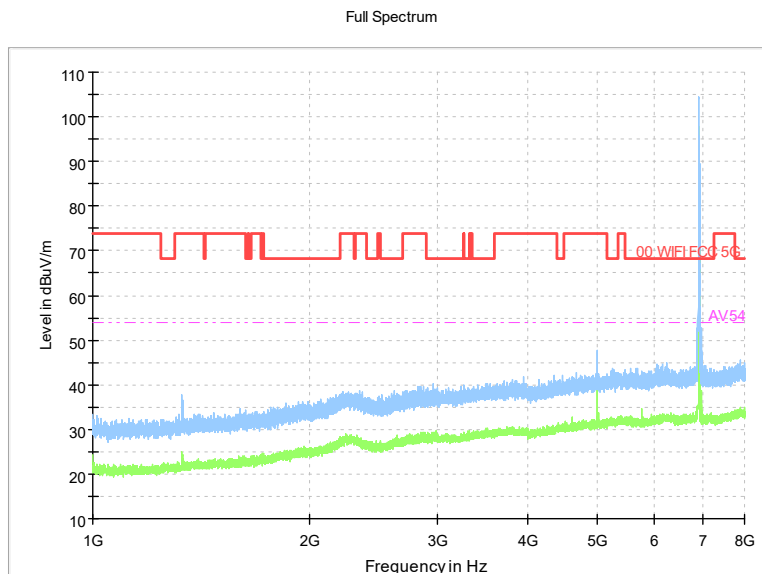

Full Spectrum

Comment

Frequency Range: 8GHz -18GHz
 Detector: Av mode and PK mode
 Test Mode: 802.11ax(HE40)

Full Spectrum

Frequency Range: 18GHz -40GHz
 Detector: Av mode and PK mode
 Test Mode: 802.11ax(HE40)

Carrier frequency (MHz): 6925
 Channel No.:195

Frequency Range: 30MHz -1GHz
 Detector: QP mode
 Modulation type: 802.11ax(HE40)

Frequency Range: 1GHz -8GHz
 Detector: Av mode and PK mode
 Modulation type: 802.11ax(HE40)