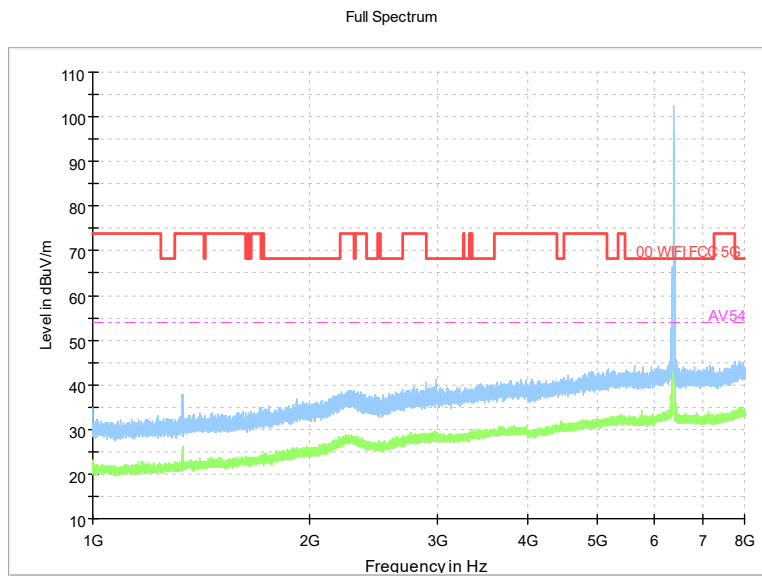

Full Spectrum

Comment

Frequency Range: 8GHz -18GHz
 Detector: Av mode and PK mode
 Test Mode: 802.11ax(HE80)

Full Spectrum

Frequency Range: 18GHz -40GHz
 Detector: Av mode and PK mode
 Test Mode: 802.11ax(HE80)

Carrier frequency (MHz): 6385
 Channel No.:87

Frequency Range: 30MHz -1GHz
 Detector: QP mode
 Modulation type: 802.11ax(HE80)

Frequency Range: 1GHz -8GHz
 Detector: Av mode and PK mode
 Modulation type: 802.11ax(HE80)