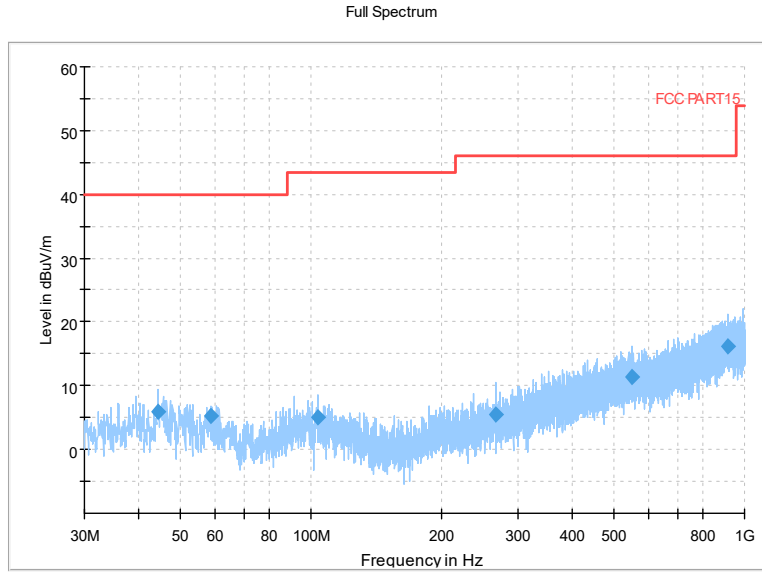

Carrier frequency (MHz): 6185
 Channel No.:47

Full Spectrum

Frequency Range: 30MHz -1GHz
 Detector: QP mode
 Test Mode: 802.11ax(HE160)

Full Spectrum

Frequency Range: 1GHz -8GHz
 Detector: Av mode and PK mode
 Test Mode: 802.11ax(HE160)

Full Spectrum

Comment

Frequency Range: 8GHz -18GHz
 Detector: Av mode and PK mode
 Test Mode: 802.11ax(HE160)

Full Spectrum

Frequency Range: 18GHz -40GHz
 Detector: Av mode and PK mode
 Test Mode: 802.11ax(HE160)

Carrier frequency (MHz): 6345
 Channel No.:79

Frequency Range: 30MHz -1GHz
 Detector: QP mode
 Modulation type: 802.11ax(HE160)

Frequency Range: 1GHz -8GHz
 Detector: Av mode and PK mode
 Modulation type: 802.11ax(HE160)