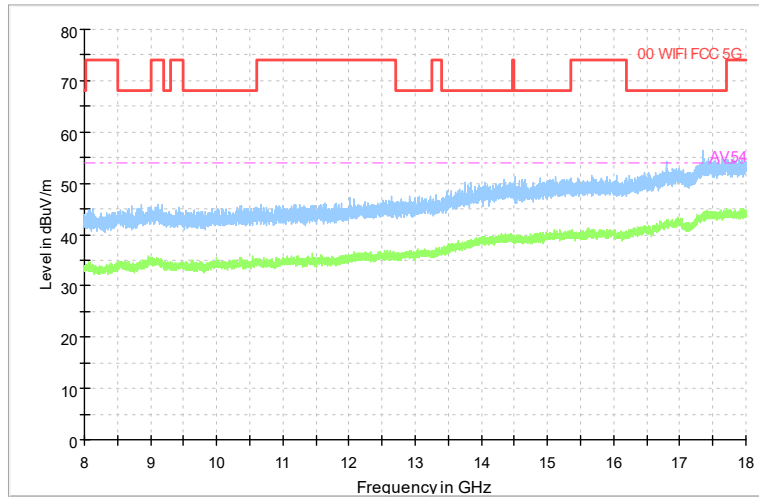

Carrier frequency (MHz): 5985
 Channel No.:7

Frequency Range: 30MHz -1GHz
 Detector: QP mode
 Modulation type: 802.11ax(HE80)

Frequency Range: 1GHz -8GHz
 Detector: Av mode and PK mode
 Modulation type: 802.11ax(HE80)

Full Spectrum

Comment

Frequency Range: 8GHz -18GHz
 Detector: Av mode and PK mode
 Modulation type: 802.11ax(HE80)

Full Spectrum

Frequency Range: 18GHz -40GHz
 Detector: Av mode and PK mode
 Modulation type: 802.11ax(HE80)