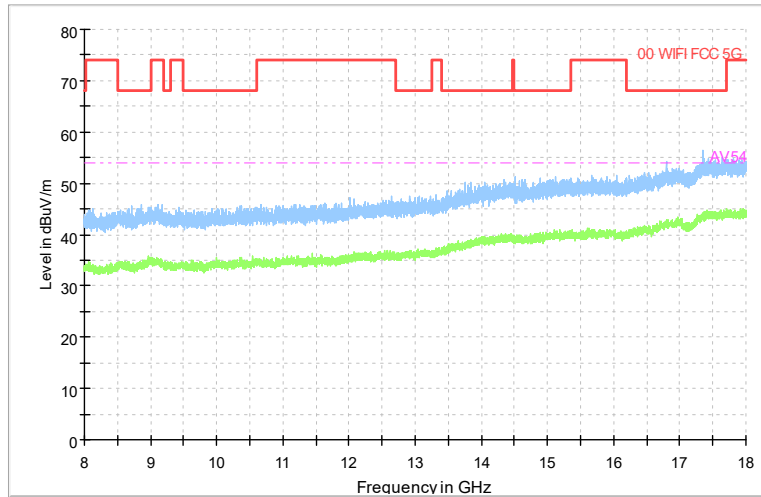

Carrier frequency (MHz): 6565
 Channel No.:123

Frequency Range: 30MHz -1GHz
 Detector: QP mode
 Modulation type: 802.11ax(HE40)

Frequency Range: 1GHz -8GHz
 Detector: Av mode and PK mode
 Modulation type: 802.11ax(HE40)

Full Spectrum

Comment

Frequency Range: 8GHz -18GHz
 Detector: Av mode and PK mode
 Modulation type: 802.11ax(HE40)

Full Spectrum

Frequency Range: 18GHz -40GHz
 Detector: Av mode and PK mode
 Modulation type: 802.11ax(HE40)