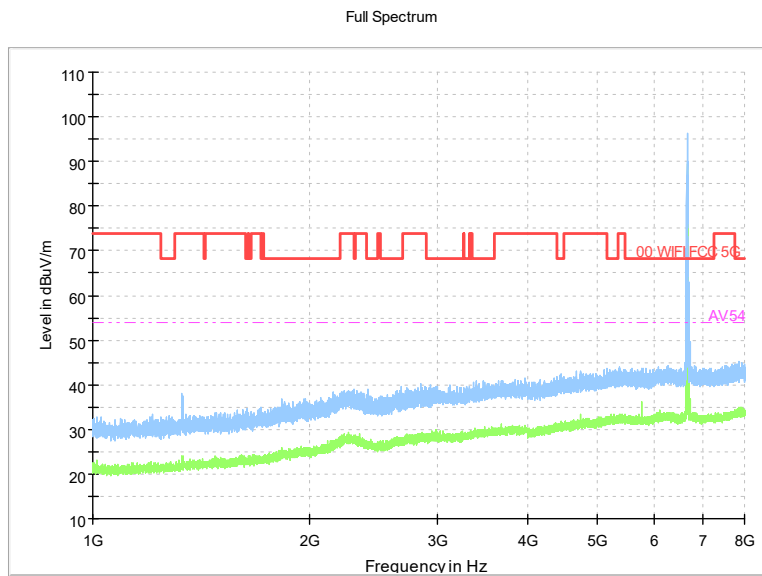

Carrier frequency (MHz): 6505
 Channel No.:111

Frequency Range: 30MHz -1GHz
 Detector: QP mode
 Modulation type: 802.11ax(HE160)

Frequency Range: 1GHz -8GHz
 Detector: Av mode and PK mode
 Modulation type: 802.11ax(HE160)

Full Spectrum

Comment

Frequency Range: 8GHz -18GHz
 Detector: Av mode and PK mode
 Modulation type: 802.11ax(HE160)

Full Spectrum

Frequency Range: 18GHz -40GHz
 Detector: Av mode and PK mode
 Modulation type: 802.11ax(HE160)

Carrier frequency (MHz): 6665
 Channel No.:143

Frequency Range: 30MHz -1GHz
 Detector: QP mode
 Test Mode: 802.11ax(HE160)

Frequency Range: 1GHz -8GHz
 Detector: Av mode and PK mode
 Test Mode: 802.11ax(HE160)