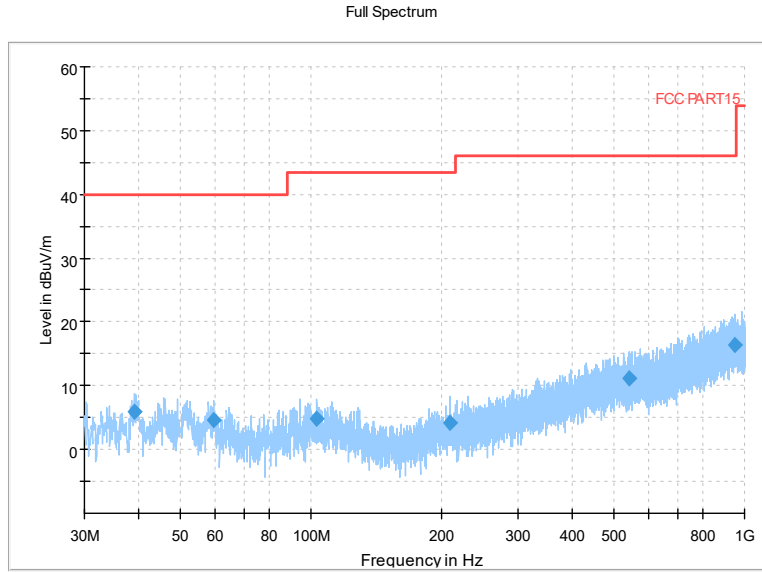

Frequency Range: 30MHz -1GHz
Detector: QP mode
Modulation type: 802.11ax(HE40)