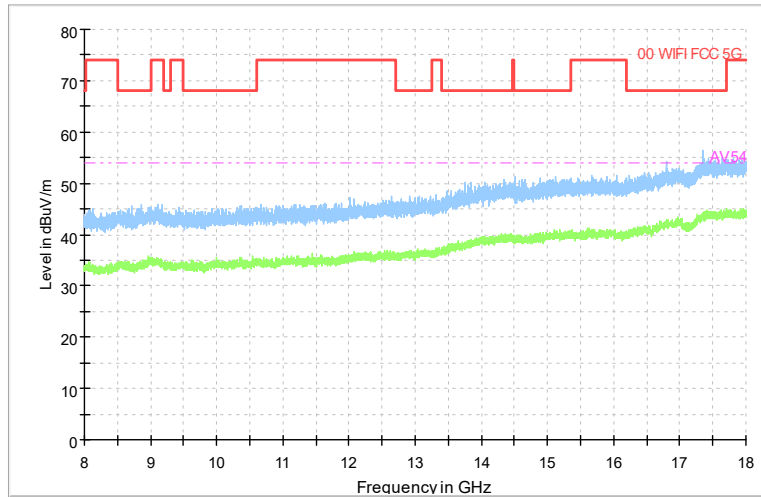

Carrier frequency (MHz): 6685
 Channel No.:147

Frequency Range: 30MHz -1GHz
 Detector: QP mode
 Modulation type: 802.11ax(HE40)

Frequency Range: 1GHz -8GHz
 Detector: Av mode and PK mode
 Modulation type: 802.11ax(HE40)

Full Spectrum

Comment

Frequency Range: 8GHz -18GHz
 Detector: Av mode and PK mode
 Modulation type: 802.11ax(HE40)

Full Spectrum

Frequency Range: 18GHz -40GHz
 Detector: Av mode and PK mode
 Modulation type: 802.11ax(HE40)