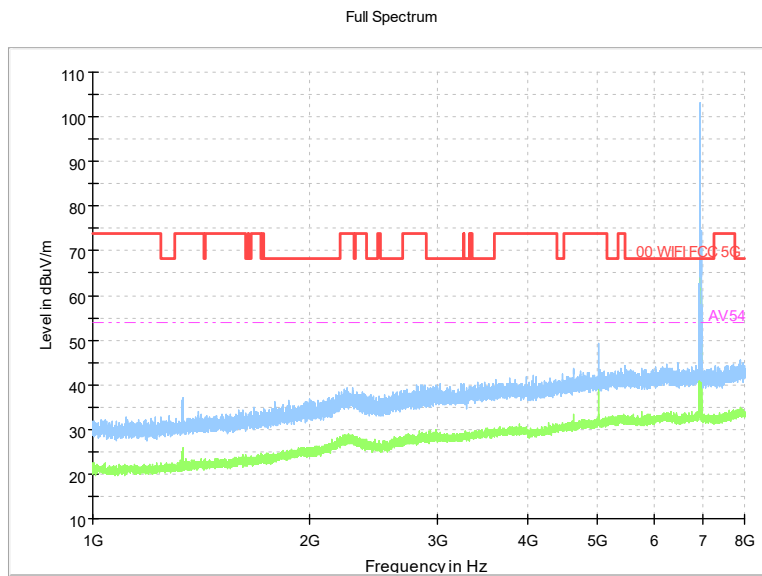

Carrier frequency (MHz): 6785
 Channel No.:167

Frequency Range: 30MHz -1GHz
 Detector: QP mode
 Modulation type: 802.11ax(HE80)

Frequency Range: 1GHz -8GHz
 Detector: Av mode and PK mode
 Modulation type: 802.11ax(HE80)

Full Spectrum

Comment

Frequency Range: 8GHz -18GHz
 Detector: Av mode and PK mode
 Modulation type: 802.11ax(HE80)

Full Spectrum

Frequency Range: 18GHz -40GHz
 Detector: Av mode and PK mode
 Modulation type: 802.11ax(HE80)

Carrier frequency (MHz): 6945
 Channel No.:199

Frequency Range: 30MHz -1GHz
 Detector: QP mode
 Test Mode: 802.11ax(HE80)

Frequency Range: 1GHz -8GHz
 Detector: Av mode and PK mode
 Test Mode: 802.11ax(HE80)