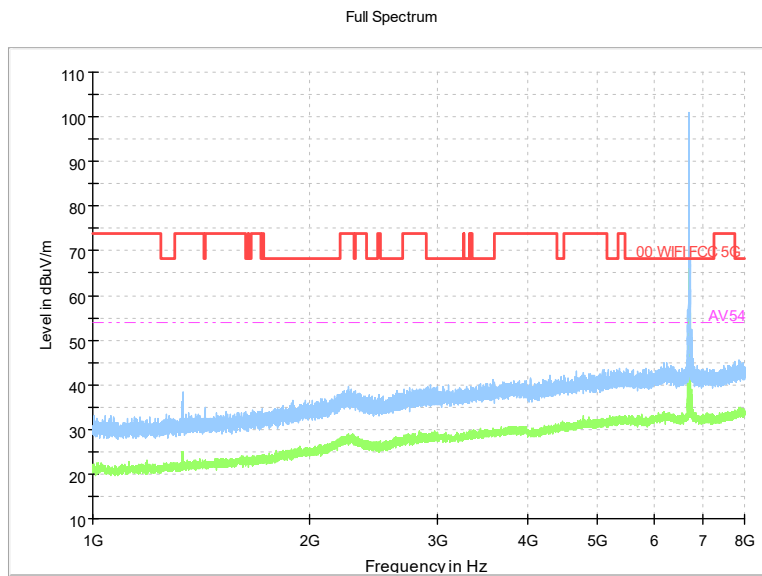

Carrier frequency (MHz): 6625
 Channel No.:135

Frequency Range: 30MHz -1GHz
 Detector: QP mode
 Test Mode: 802.11ax(HE80)

Frequency Range: 1GHz -8GHz
 Detector: Av mode and PK mode
 Test Mode: 802.11ax(HE80)

Full Spectrum

Comment

Frequency Range: 8GHz -18GHz
 Detector: Av mode and PK mode
 Test Mode: 802.11ax(HE80)

Full Spectrum

Frequency Range: 18GHz -40GHz
 Detector: Av mode and PK mode
 Test Mode: 802.11ax(HE80)

Carrier frequency (MHz): 6705
 Channel No.:151

Frequency Range: 30MHz -1GHz
 Detector: QP mode
 Modulation type: 802.11ax(HE80)

Frequency Range: 1GHz -8GHz
 Detector: Av mode and PK mode
 Modulation type: 802.11ax(HE80)