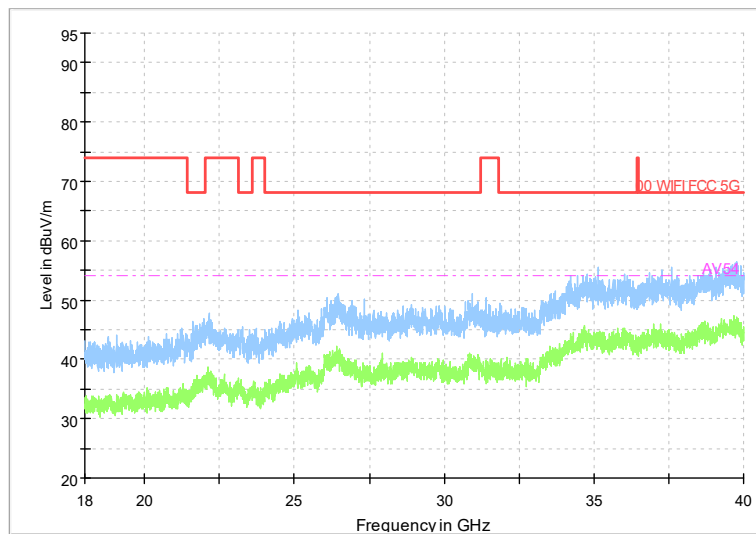

Full Spectrum

Comment

Frequency Range: 8GHz -18GHz
 Detector: Av mode and PK mode
 Test Mode: 802.11ax(HE80)

Full Spectrum

Frequency Range: 18GHz -40GHz
 Detector: Av mode and PK mode
 Test Mode: 802.11ax(HE80)

Carrier frequency (MHz): 6385
 Channel No.:87

Frequency Range: 30MHz -1GHz
 Detector: QP mode
 Modulation type: 802.11ax(HE80)

Frequency Range: 1GHz -8GHz
 Detector: Av mode and PK mode
 Modulation type: 802.11ax(HE80)

Full Spectrum

Comment

Frequency Range: 8GHz -18GHz
 Detector: Av mode and PK mode
 Modulation type: 802.11ax(HE80)

Full Spectrum

Frequency Range: 18GHz -40GHz
 Detector: Av mode and PK mode
 Modulation type: 802.11ax(HE80)