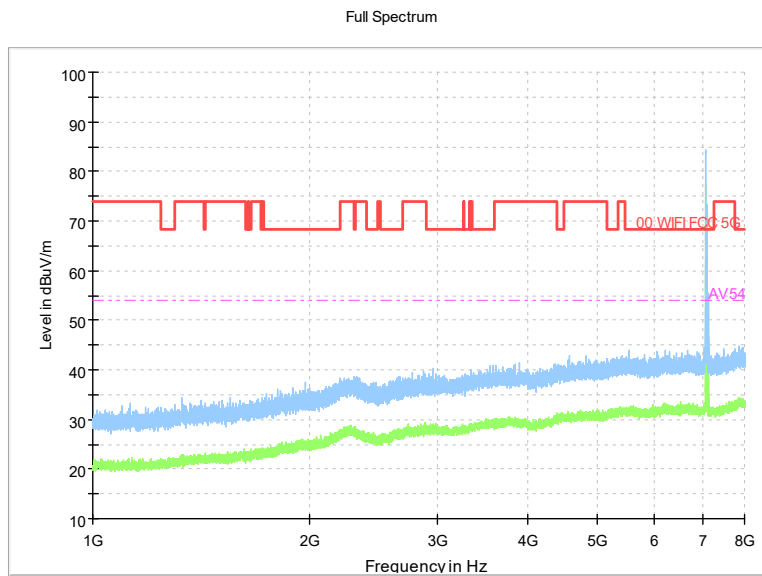

Full Spectrum

Comment

Frequency Range: 8GHz -18GHz
 Detector: Av mode and PK mode
 Modulation type: 802.11ax(HE40)

Full Spectrum

Frequency Range: 18GHz -40GHz
 Detector: Av mode and PK mode
 Modulation type: 802.11ax(HE40)

Carrier frequency (MHz): 7085
 Channel No.:227

Frequency Range: 30MHz -1GHz
 Detector: QP mode
 Test Mode: 802.11ax(HE40)

Frequency Range: 1GHz -8GHz
 Detector: Av mode and PK mode
 Test Mode: 802.11ax(HE40)