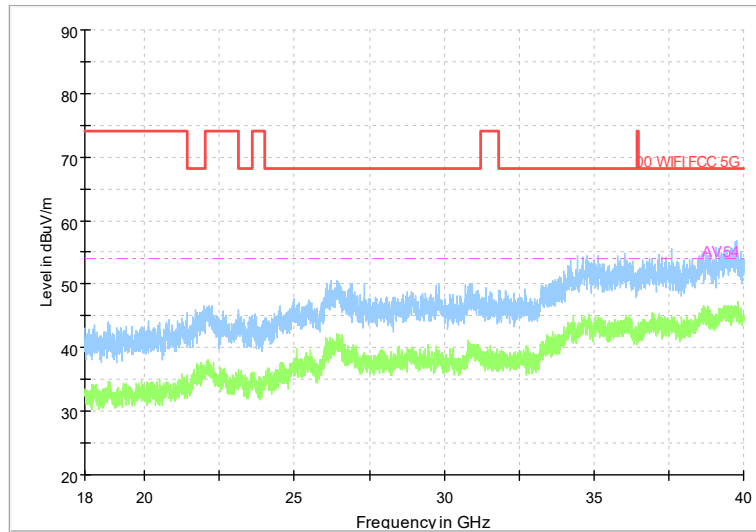

Carrier frequency (MHz): 7085
 Channel No.:227

Frequency Range: 30MHz -1GHz
 Detector: QP mode
 Test Mode: 802.11ax(HE40)

Frequency Range: 1GHz -8GHz
 Detector: Av mode and PK mode
 Test Mode: 802.11ax(HE40)

Full Spectrum

Comment

Frequency Range: 8GHz -18GHz
 Detector: Av mode and PK mode
 Test Mode: 802.11ax(HE40)

Full Spectrum

Frequency Range: 18GHz -40GHz
 Detector: Av mode and PK mode
 Test Mode: 802.11ax(HE40)