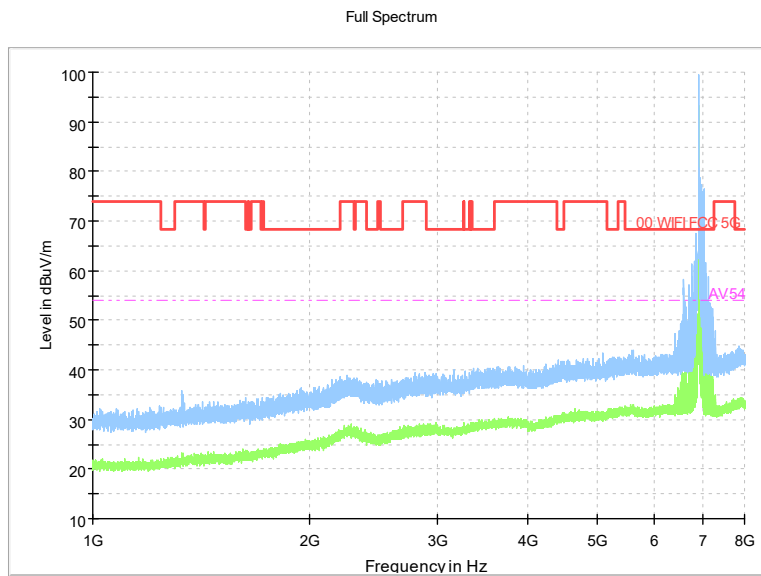

Carrier frequency (MHz): 6665
 Channel No.:143

Frequency Range: 30MHz -1GHz
 Detector: QP mode
 Test Mode: 802.11ax(HE160)

Frequency Range: 1GHz -8GHz
 Detector: Av mode and PK mode
 Test Mode: 802.11ax(HE160)

Full Spectrum

Comment

Frequency Range: 8GHz -18GHz
 Detector: Av mode and PK mode
 Test Mode: 802.11ax(HE160)

Full Spectrum

Frequency Range: 18GHz -40GHz
 Detector: Av mode and PK mode
 Test Mode: 802.11ax(HE160)

Carrier frequency (MHz): 6985
 Channel No.:207

Frequency Range: 30MHz -1GHz
 Detector: QP mode
 Modulation type: 802.11ax(HE160)

Frequency Range: 1GHz -8GHz
 Detector: Av mode and PK mode
 Modulation type: 802.11ax(HE160)