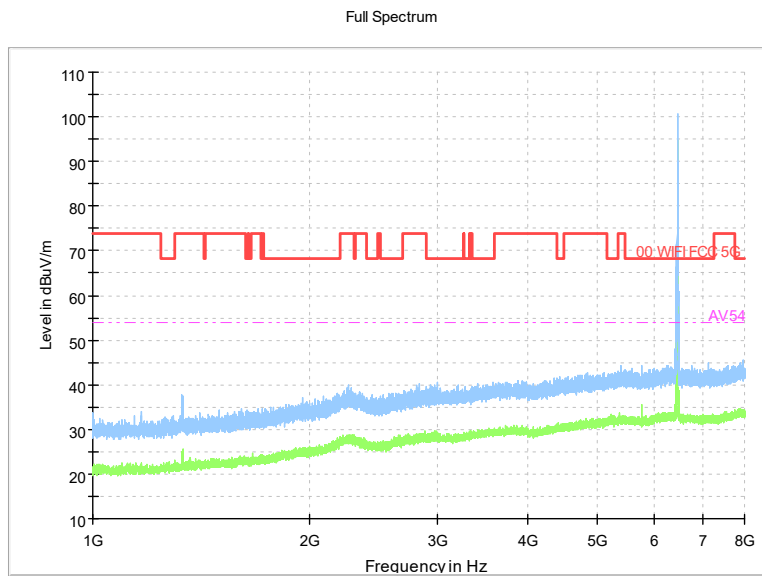

Carrier frequency (MHz): 6385
 Channel No.:87

Frequency Range: 30MHz -1GHz
 Detector: QP mode
 Modulation type: 802.11ax(HE80)

Frequency Range: 1GHz -8GHz
 Detector: Av mode and PK mode
 Modulation type: 802.11ax(HE80)

Full Spectrum

Comment

Frequency Range: 8GHz -18GHz
 Detector: Av mode and PK mode
 Modulation type: 802.11ax(HE80)

Full Spectrum

Frequency Range: 18GHz -40GHz
 Detector: Av mode and PK mode
 Modulation type: 802.11ax(HE80)

Carrier frequency (MHz): 6465
 Channel No.:103

Frequency Range: 30MHz -1GHz
 Detector: QP mode
 Test Mode: 802.11ax(HE80)

Frequency Range: 1GHz -8GHz
 Detector: Av mode and PK mode
 Test Mode: 802.11ax(HE80)