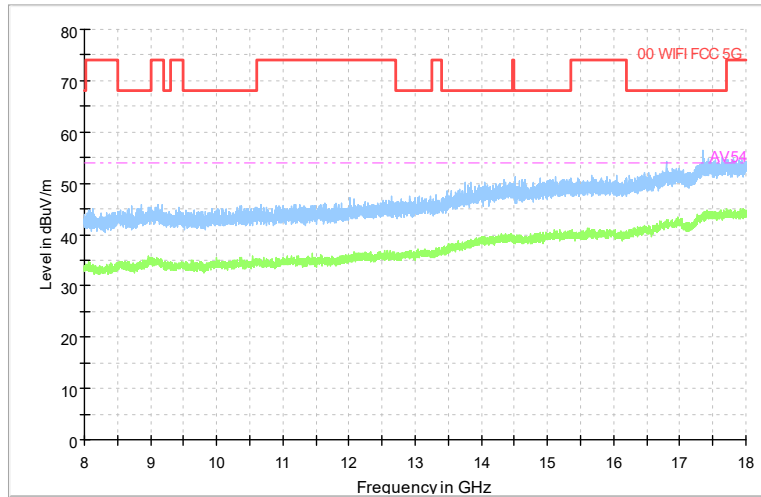

Carrier frequency (MHz): 6845
 Channel No.:179

Frequency Range: 30MHz -1GHz
 Detector: QP mode
 Test Mode: 802.11ax(HE40)

Frequency Range: 1GHz -8GHz
 Detector: Av mode and PK mode
 Test Mode: 802.11ax(HE40)

Full Spectrum

Comment

Frequency Range: 8GHz -18GHz
 Detector: Av mode and PK mode
 Test Mode: 802.11ax(HE40)

Full Spectrum

Frequency Range: 18GHz -40GHz
 Detector: Av mode and PK mode
 Test Mode: 802.11ax(HE40)