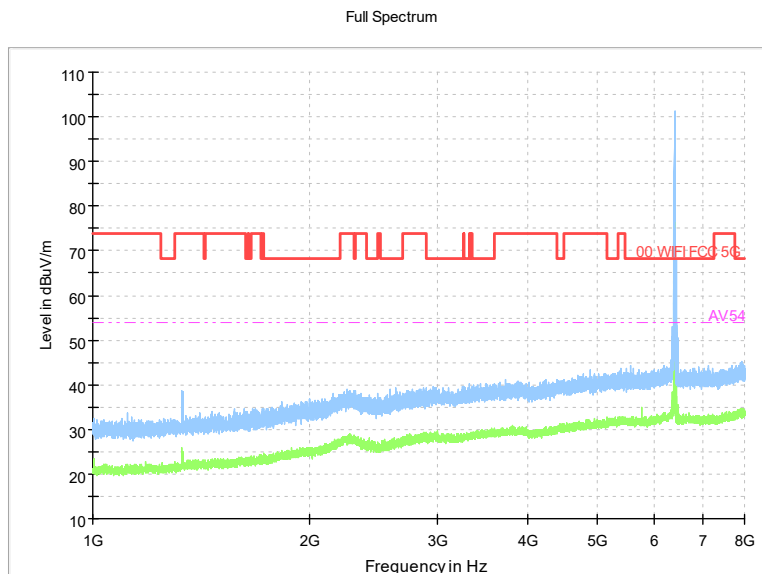

Full Spectrum

Comment

Frequency Range: 8GHz -18GHz
 Detector: Av mode and PK mode
 Test Mode: 802.11ax(HE40)

Full Spectrum

Frequency Range: 18GHz -40GHz
 Detector: Av mode and PK mode
 Test Mode: 802.11ax(HE40)

Carrier frequency (MHz): 6405
 Channel No.:91

Frequency Range: 30MHz -1GHz
 Detector: QP mode
 Modulation type: 802.11ax(HE40)

Frequency Range: 1GHz -8GHz
 Detector: Av mode and PK mode
 Modulation type: 802.11ax(HE40)