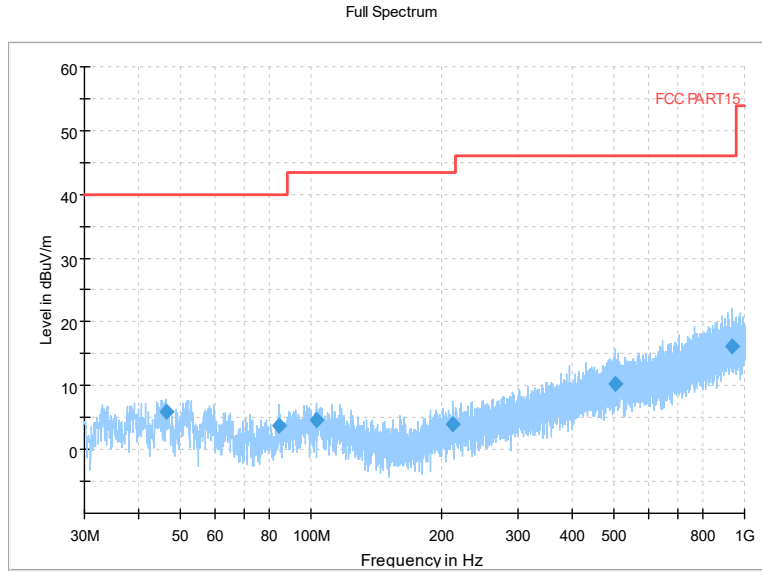

Frequency Range: 30MHz -1GHz
Detector: QP mode
Modulation type: 802.11ax(HE40)