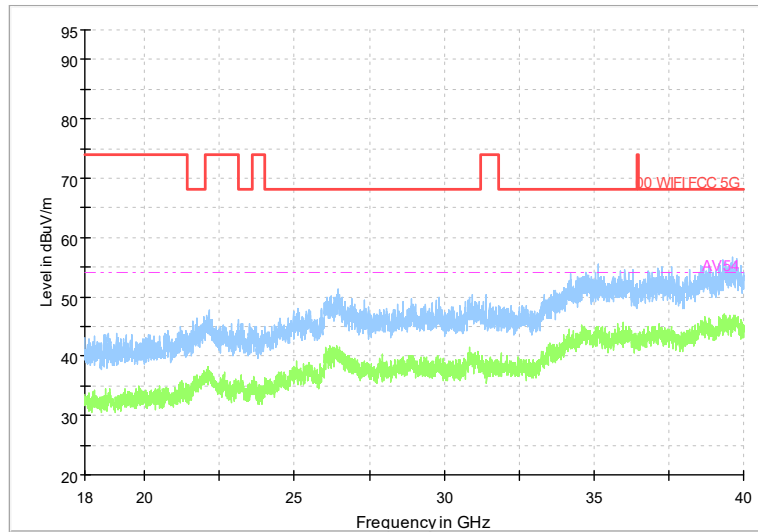

Carrier frequency (MHz): 6625
 Channel No.:135

Frequency Range: 30MHz -1GHz
 Detector: QP mode
 Test Mode: 802.11ax(HE80)

Frequency Range: 1GHz -8GHz
 Detector: Av mode and PK mode
 Test Mode: 802.11ax(HE80)

Full Spectrum

Comment

Frequency Range: 8GHz -18GHz
 Detector: Av mode and PK mode
 Test Mode: 802.11ax(HE80)

Full Spectrum

Frequency Range: 18GHz -40GHz
 Detector: Av mode and PK mode
 Test Mode: 802.11ax(HE80)