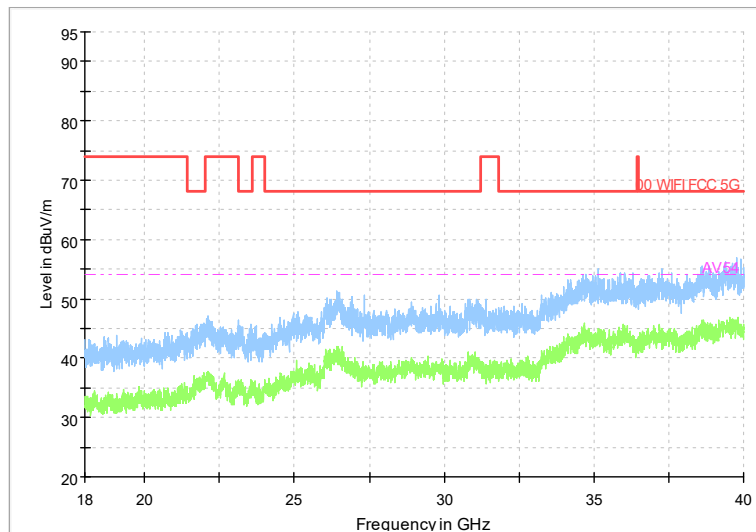

Full Spectrum

Comment

Frequency Range: 8GHz -18GHz
 Detector: Av mode and PK mode
 Modulation type: 802.11ax(HE80)

Full Spectrum

Frequency Range: 18GHz -40GHz
 Detector: Av mode and PK mode
 Modulation type: 802.11ax(HE80)

Carrier frequency (MHz): 6145
 Channel No.:39

Frequency Range: 30MHz -1GHz
 Detector: QP mode
 Test Mode: 802.11ax(HE80)

Frequency Range: 1GHz -8GHz
 Detector: Av mode and PK mode
 Test Mode: 802.11ax(HE80)

Full Spectrum

Comment

Frequency Range: 8GHz -18GHz
 Detector: Av mode and PK mode
 Test Mode: 802.11ax(HE80)

Full Spectrum

Frequency Range: 18GHz -40GHz
 Detector: Av mode and PK mode
 Test Mode: 802.11ax(HE80)