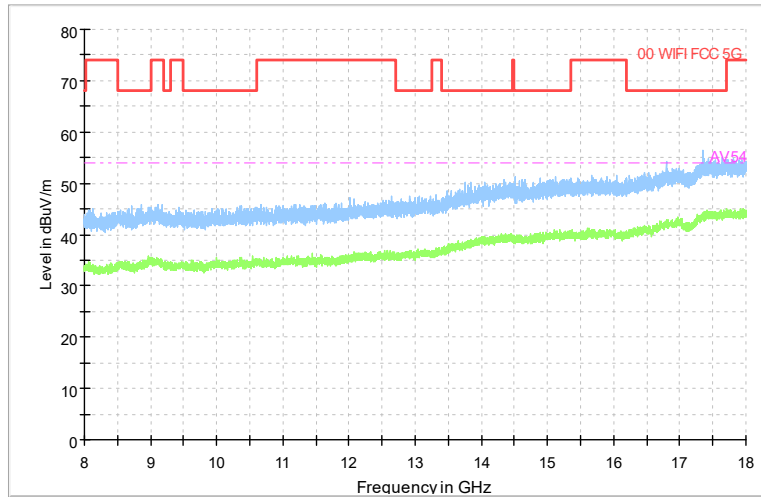

Full Spectrum

Comment

Frequency Range: 8GHz -18GHz
 Detector: Av mode and PK mode
 Test Mode: 802.11ax(HE80)

Full Spectrum

Frequency Range: 18GHz -40GHz
 Detector: Av mode and PK mode
 Test Mode: 802.11ax(HE80)

Carrier frequency (MHz): 6705
 Channel No.:151

Frequency Range: 30MHz -1GHz
 Detector: QP mode
 Modulation type: 802.11ax(HE80)

Frequency Range: 1GHz -8GHz
 Detector: Av mode and PK mode
 Modulation type: 802.11ax(HE80)

Full Spectrum

Comment

Frequency Range: 8GHz -18GHz
 Detector: Av mode and PK mode
 Modulation type: 802.11ax(HE80)

Full Spectrum

Frequency Range: 18GHz -40GHz
 Detector: Av mode and PK mode
 Modulation type: 802.11ax(HE80)