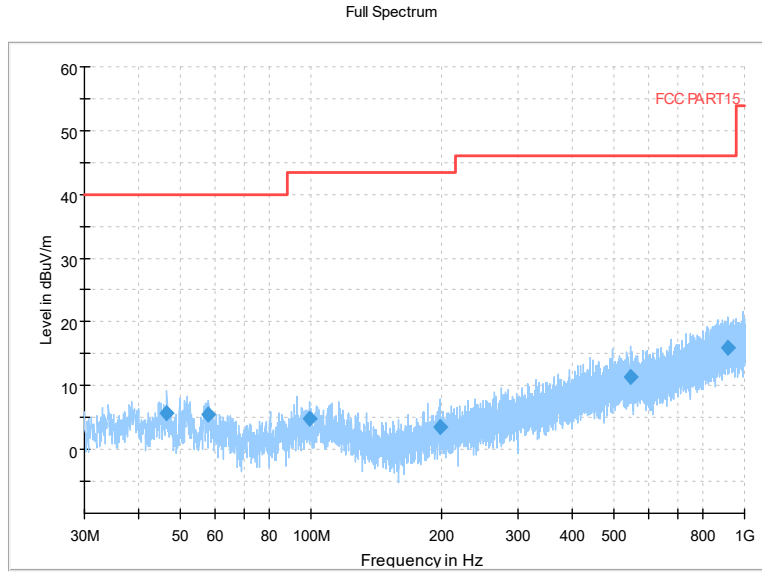

Frequency Range: 30MHz -1GHz
Detector: QP mode
Test Mode: 802.11ax(HE40)