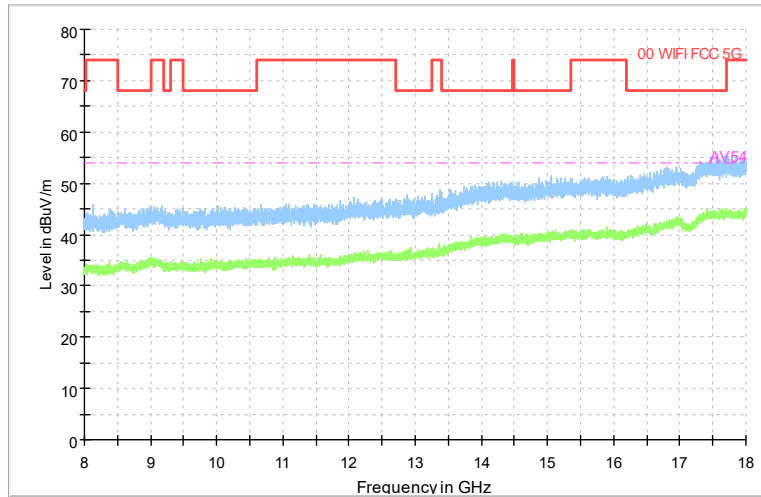

Full Spectrum

Comment

Frequency Range: 8GHz -18GHz
 Detector: Av mode and PK mode
 Test Mode: 802.11ax(HE80)

Full Spectrum

Frequency Range: 18GHz -40GHz
 Detector: Av mode and PK mode
 Test Mode: 802.11ax(HE80)

Carrier frequency (MHz): 7025
 Channel No.:215

Frequency Range: 30MHz -1GHz
 Detector: QP mode
 Modulation type: 802.11ax(HE80)

Frequency Range: 1GHz -8GHz
 Detector: Av mode and PK mode
 Modulation type: 802.11ax(HE80)

Full Spectrum

Comment

Frequency Range: 8GHz -18GHz
 Detector: Av mode and PK mode
 Modulation type: 802.11ax(HE80)

Full Spectrum

Frequency Range: 18GHz -40GHz
 Detector: Av mode and PK mode
 Modulation type: 802.11ax(HE80)