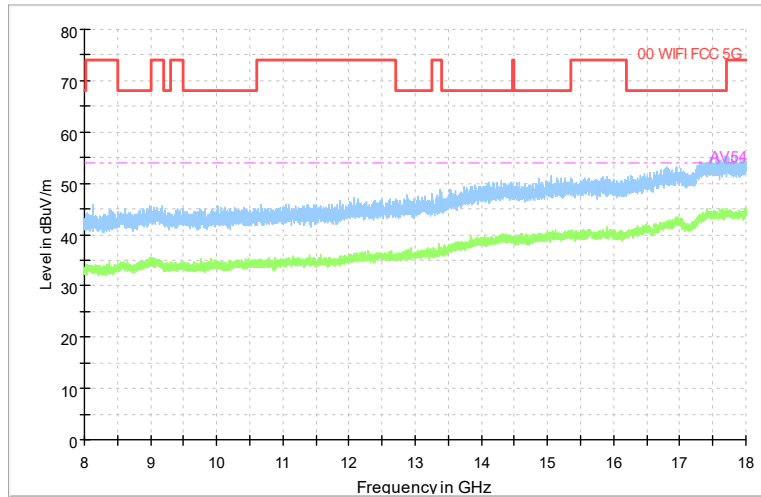

Carrier frequency (MHz): 6345
 Channel No.:79

Frequency Range: 30MHz -1GHz
 Detector: QP mode
 Modulation type: 802.11ax(HE160)

Frequency Range: 1GHz -8GHz
 Detector: Av mode and PK mode
 Modulation type: 802.11ax(HE160)

Full Spectrum

Comment

Frequency Range: 8GHz -18GHz
 Detector: Av mode and PK mode
 Modulation type: 802.11ax(HE160)

Full Spectrum

Frequency Range: 18GHz -40GHz
 Detector: Av mode and PK mode
 Modulation type: 802.11ax(HE160)