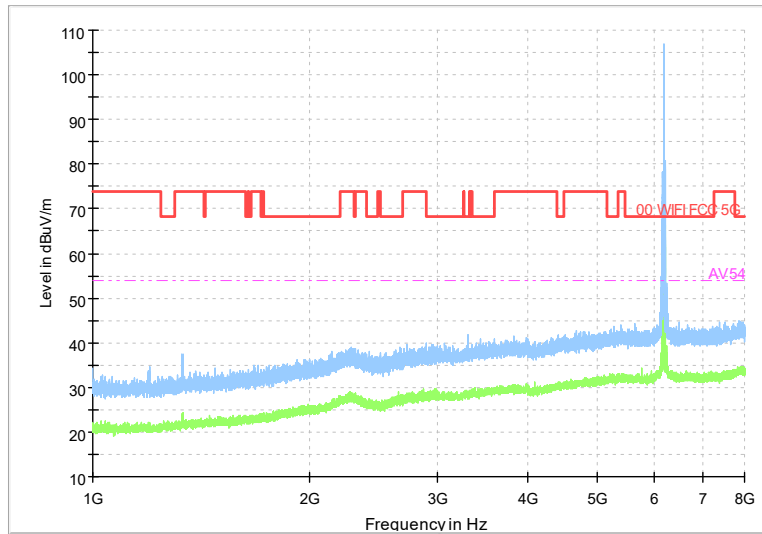

Carrier frequency (MHz): 5985
 Channel No.:15

Frequency Range: 30MHz -1GHz
 Detector: QP mode
 Modulation type: 802.11ax(HE160)

Frequency Range: 1GHz -8GHz
 Detector: Av mode and PK mode
 Modulation type: 802.11ax(HE160)

Full Spectrum

Comment

Frequency Range: 8GHz -18GHz
 Detector: Av mode and PK mode
 Modulation type: 802.11ax(HE160)

Full Spectrum

Frequency Range: 18GHz -40GHz
 Detector: Av mode and PK mode
 Modulation type: 802.11ax(HE160)

Carrier frequency (MHz): 6185
 Channel No.:47

Full Spectrum

Frequency Range: 30MHz -1GHz
 Detector: QP mode
 Test Mode: 802.11ax(HE160)

Full Spectrum

Frequency Range: 1GHz -8GHz
 Detector: Av mode and PK mode
 Test Mode: 802.11ax(HE160)