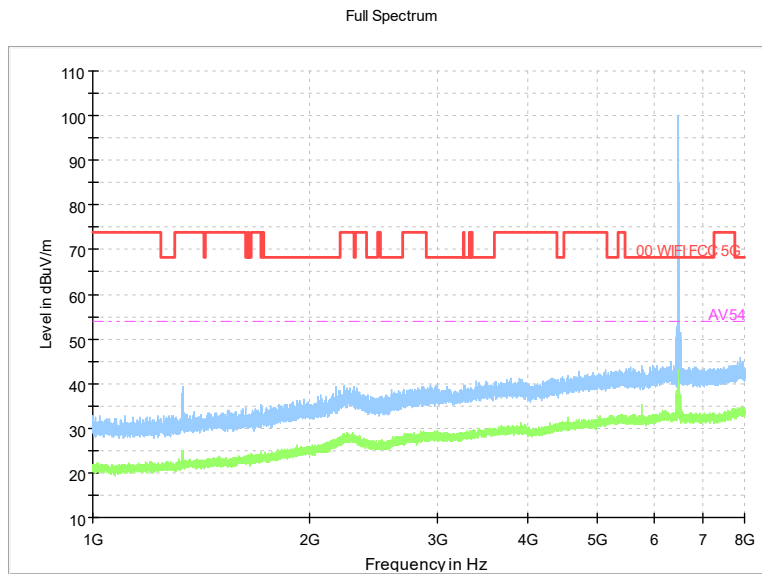

Full Spectrum

Comment

Frequency Range: 8GHz -18GHz
 Detector: Av mode and PK mode
 Modulation type: 802.11ax(HE40)

Full Spectrum

Frequency Range: 18GHz -40GHz
 Detector: Av mode and PK mode
 Modulation type: 802.11ax(HE40)

Carrier frequency (MHz): 6485
 Channel No.:107

Frequency Range: 30MHz -1GHz
 Detector: QP mode
 Test Mode: 802.11ax(HE40)

Frequency Range: 1GHz -8GHz
 Detector: Av mode and PK mode
 Test Mode: 802.11ax(HE40)