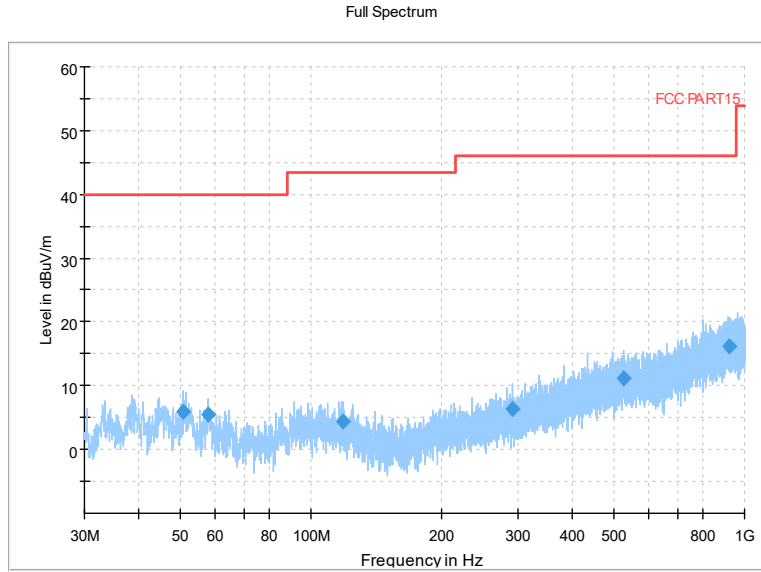

Frequency Range: 30MHz -1GHz
Detector: QP mode
Modulation type: 802.11ax(HE160)