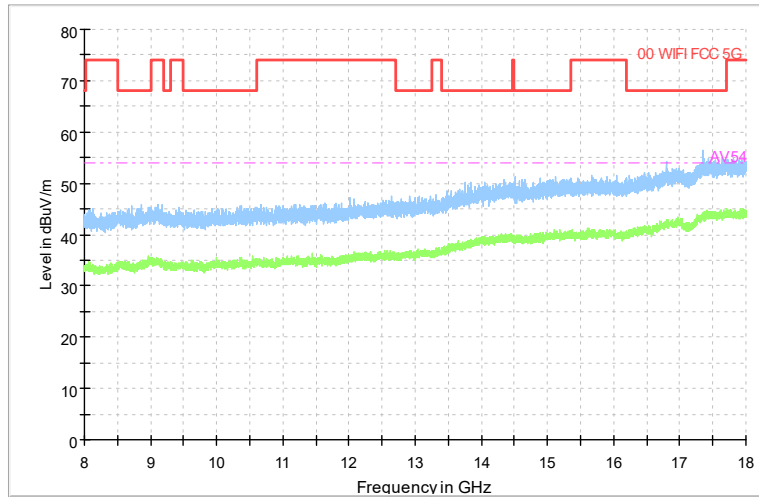

Full Spectrum

Comment

Frequency Range: 8GHz -18GHz
 Detector: Av mode and PK mode
 Test Mode: 802.11ax(HE80)

Full Spectrum

Frequency Range: 18GHz -40GHz
 Detector: Av mode and PK mode
 Test Mode: 802.11ax(HE80)

Carrier frequency (MHz): 6385
 Channel No.:87

Frequency Range: 30MHz -1GHz
 Detector: QP mode
 Modulation type: 802.11ax(HE80)

Frequency Range: 1GHz -8GHz
 Detector: Av mode and PK mode
 Modulation type: 802.11ax(HE80)

Full Spectrum

Comment

Frequency Range: 8GHz -18GHz
 Detector: Av mode and PK mode
 Modulation type: 802.11ax(HE80)

Full Spectrum

Frequency Range: 18GHz -40GHz
 Detector: Av mode and PK mode
 Modulation type: 802.11ax(HE80)