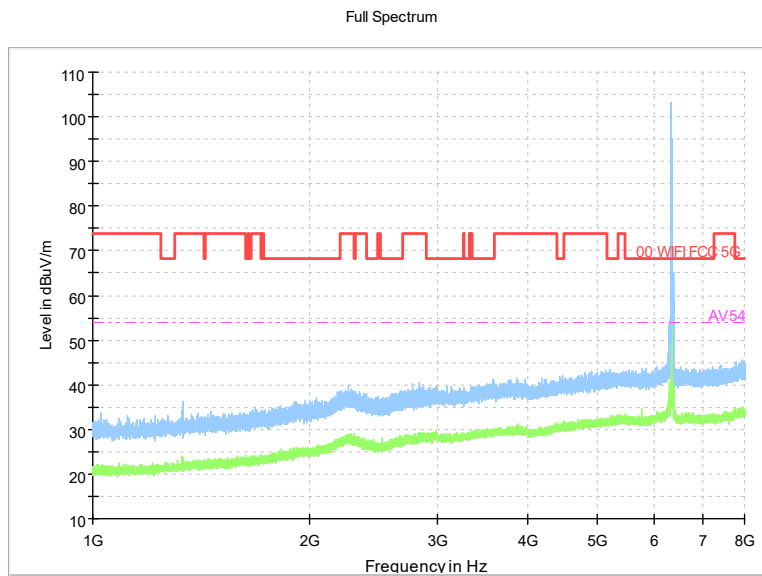

Carrier frequency (MHz): 6185
 Channel No.:47

Full Spectrum

Frequency Range: 30MHz -1GHz
 Detector: QP mode
 Test Mode: 802.11ax(HE160)

Full Spectrum

Frequency Range: 1GHz -8GHz
 Detector: Av mode and PK mode
 Test Mode: 802.11ax(HE160)

Full Spectrum

Comment

Frequency Range: 8GHz -18GHz
 Detector: Av mode and PK mode
 Test Mode: 802.11ax(HE160)

Full Spectrum

Frequency Range: 18GHz -40GHz
 Detector: Av mode and PK mode
 Test Mode: 802.11ax(HE160)

Carrier frequency (MHz): 6345
 Channel No.:79

Frequency Range: 30MHz -1GHz
 Detector: QP mode
 Modulation type: 802.11ax(HE160)

Frequency Range: 1GHz -8GHz
 Detector: Av mode and PK mode
 Modulation type: 802.11ax(HE160)