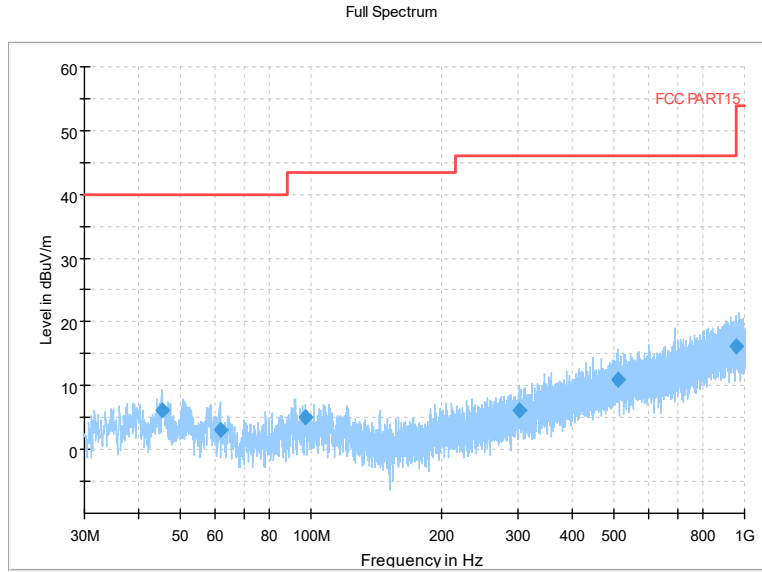

Frequency Range: 30MHz -1GHz
Detector: QP mode
Test Mode: 802.11ax(HE80)