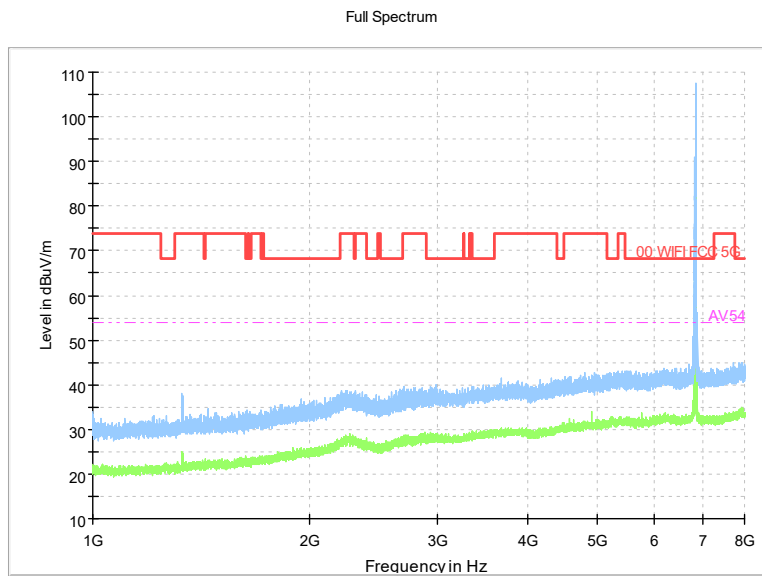

Carrier frequency (MHz): 6685
 Channel No.:147

Frequency Range: 30MHz -1GHz
 Detector: QP mode
 Modulation type: 802.11ax(HE40)

Frequency Range: 1GHz -8GHz
 Detector: Av mode and PK mode
 Modulation type: 802.11ax(HE40)

Full Spectrum

Comment

Frequency Range: 8GHz -18GHz
 Detector: Av mode and PK mode
 Modulation type: 802.11ax(HE40)

Full Spectrum

Frequency Range: 18GHz -40GHz
 Detector: Av mode and PK mode
 Modulation type: 802.11ax(HE40)

Carrier frequency (MHz): 6845
 Channel No.:179

Frequency Range: 30MHz -1GHz
 Detector: QP mode
 Test Mode: 802.11ax(HE40)

Frequency Range: 1GHz -8GHz
 Detector: Av mode and PK mode
 Test Mode: 802.11ax(HE40)