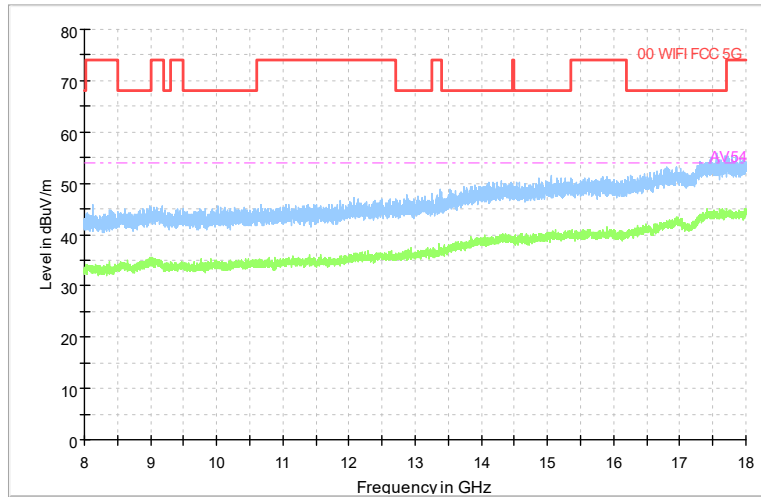

Full Spectrum

Comment

Frequency Range: 8GHz -18GHz
 Detector: Av mode and PK mode
 Modulation type: 802.11ax(HE80)

Full Spectrum

Frequency Range: 18GHz -40GHz
 Detector: Av mode and PK mode
 Modulation type: 802.11ax(HE80)

Carrier frequency (MHz): 5985
 Channel No.:15

Frequency Range: 30MHz -1GHz
 Detector: QP mode
 Modulation type: 802.11ax(HE160)

Frequency Range: 1GHz -8GHz
 Detector: Av mode and PK mode
 Modulation type: 802.11ax(HE160)

Full Spectrum

Comment

Frequency Range: 8GHz -18GHz
 Detector: Av mode and PK mode
 Modulation type: 802.11ax(HE160)

Full Spectrum

Frequency Range: 18GHz -40GHz
 Detector: Av mode and PK mode
 Modulation type: 802.11ax(HE160)