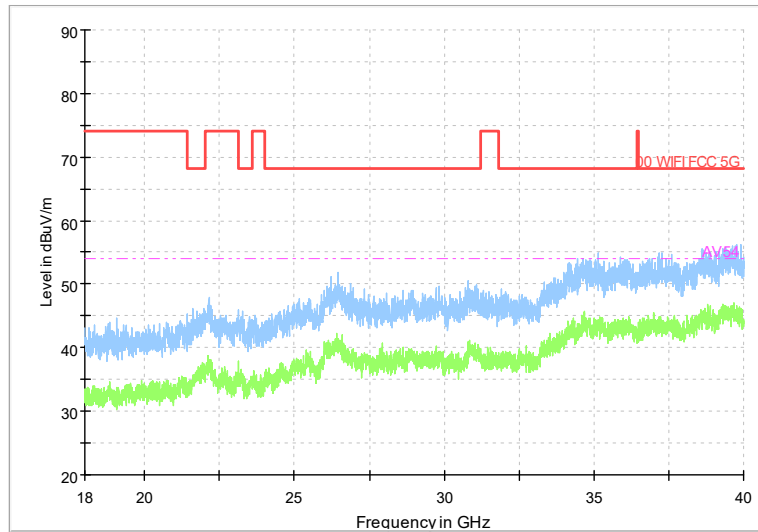

Carrier frequency (MHz): 6925
 Channel No.:195

Frequency Range: 30MHz -1GHz
 Detector: QP mode
 Modulation type: 802.11ax(HE40)

Frequency Range: 1GHz -8GHz
 Detector: Av mode and PK mode
 Modulation type: 802.11ax(HE40)

Full Spectrum

Comment

Frequency Range: 8GHz -18GHz
 Detector: Av mode and PK mode
 Modulation type: 802.11ax(HE40)

Full Spectrum

Frequency Range: 18GHz -40GHz
 Detector: Av mode and PK mode
 Modulation type: 802.11ax(HE40)