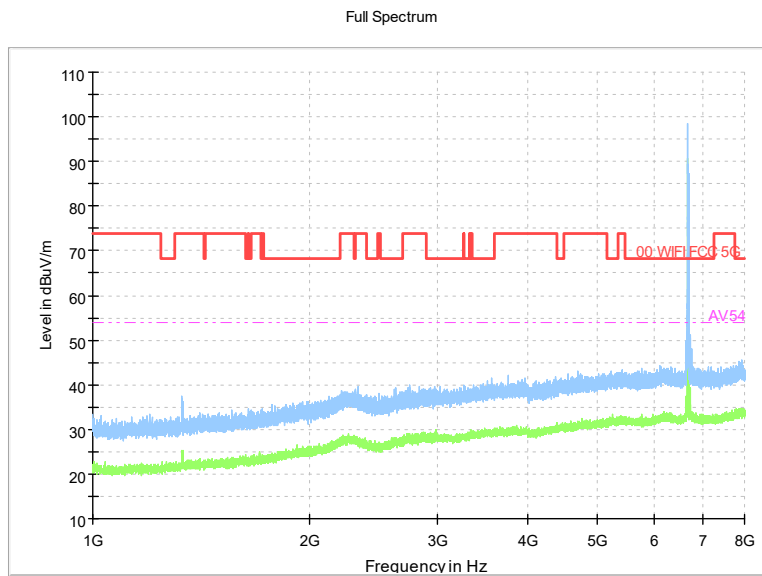

Full Spectrum

Comment

Frequency Range: 8GHz -18GHz
 Detector: Av mode and PK mode
 Modulation type: 802.11ax(HE40)

Full Spectrum

Frequency Range: 18GHz -40GHz
 Detector: Av mode and PK mode
 Modulation type: 802.11ax(HE40)

Carrier frequency (MHz): 6685
 Channel No.:147

Frequency Range: 30MHz -1GHz
 Detector: QP mode
 Modulation type: 802.11ax(HE40)

Frequency Range: 1GHz -8GHz
 Detector: Av mode and PK mode
 Modulation type: 802.11ax(HE40)