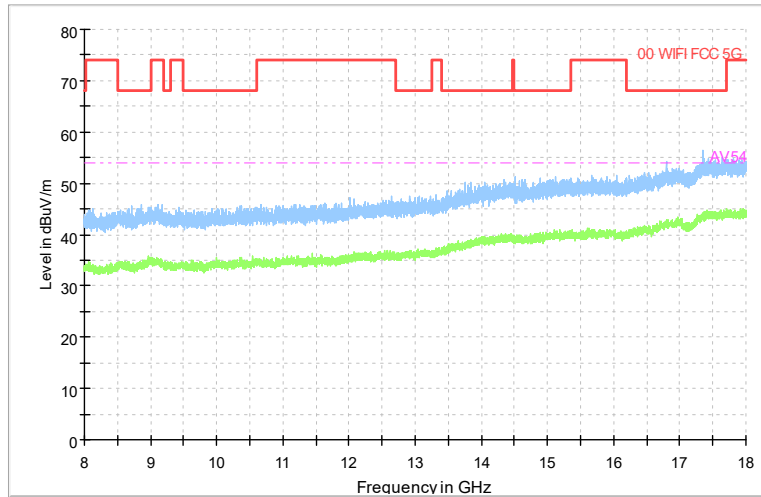

Full Spectrum

Comment

Frequency Range: 8GHz -18GHz
 Detector: Av mode and PK mode
 Modulation type: 802.11ax(HE80)

Full Spectrum

Frequency Range: 18GHz -40GHz
 Detector: Av mode and PK mode
 Modulation type: 802.11ax(HE80)

Carrier frequency (MHz): 6785
 Channel No.:167

Frequency Range: 30MHz -1GHz
 Detector: QP mode
 Modulation type: 802.11ax(HE80)

Frequency Range: 1GHz -8GHz
 Detector: Av mode and PK mode
 Modulation type: 802.11ax(HE80)