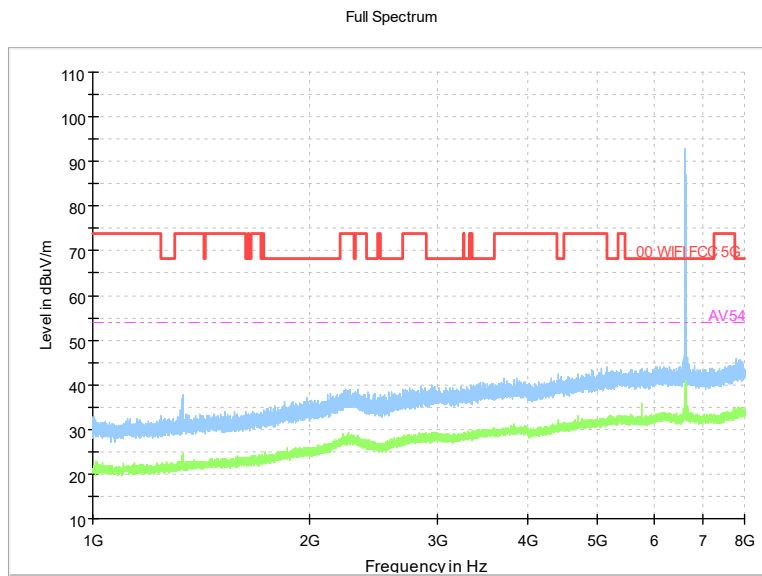

Carrier frequency (MHz): 6465
 Channel No.:103

Frequency Range: 30MHz -1GHz
 Detector: QP mode
 Test Mode: 802.11ax(HE80)

Frequency Range: 1GHz -8GHz
 Detector: Av mode and PK mode
 Test Mode: 802.11ax(HE80)

Full Spectrum

Comment

Frequency Range: 8GHz -18GHz
 Detector: Av mode and PK mode
 Test Mode: 802.11ax(HE80)

Full Spectrum

Frequency Range: 18GHz -40GHz
 Detector: Av mode and PK mode
 Test Mode: 802.11ax(HE80)

Carrier frequency (MHz): 6625
 Channel No.:135

Frequency Range: 30MHz -1GHz
 Detector: QP mode
 Test Mode: 802.11ax(HE80)

Frequency Range: 1GHz -8GHz
 Detector: Av mode and PK mode
 Test Mode: 802.11ax(HE80)