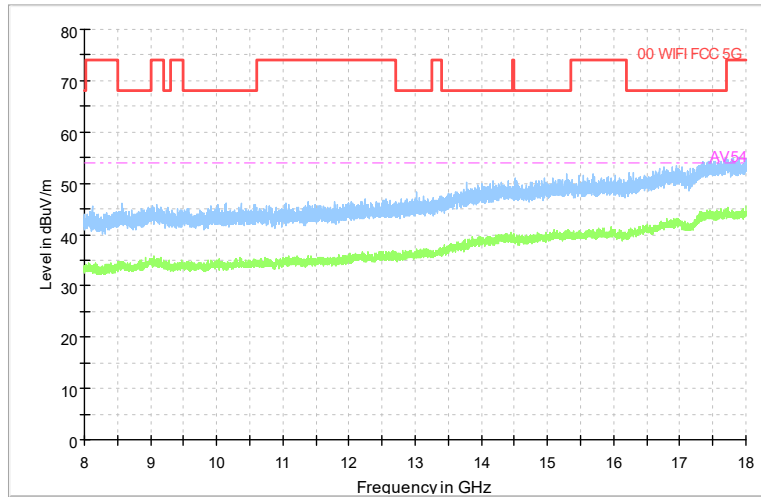

Full Spectrum

Comment

Frequency Range: 8GHz -18GHz
 Detector: Av mode and PK mode
 Test Mode: 802.11ax(HE40)

Full Spectrum

Frequency Range: 18GHz -40GHz
 Detector: Av mode and PK mode
 Test Mode: 802.11ax(HE40)

Carrier frequency (MHz): 6405
 Channel No.:91

Frequency Range: 30MHz -1GHz
 Detector: QP mode
 Modulation type: 802.11ax(HE40)

Frequency Range: 1GHz -8GHz
 Detector: Av mode and PK mode
 Modulation type: 802.11ax(HE40)