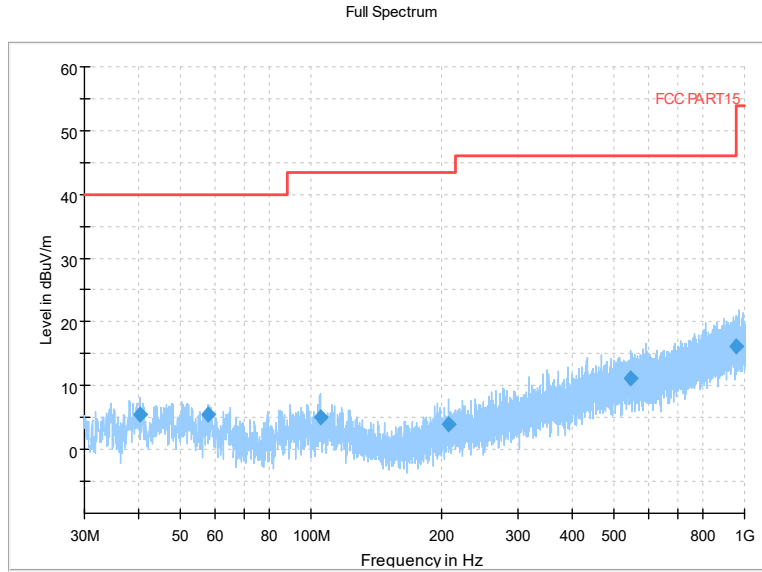

Full Spectrum

Comment

Frequency Range: 8GHz -18GHz
 Detector: Av mode and PK mode
 Modulation type: 802.11ax(HE80)

Full Spectrum

Frequency Range: 18GHz -40GHz
 Detector: Av mode and PK mode
 Modulation type: 802.11ax(HE80)

Carrier frequency (MHz): 6945
 Channel No.:199

Frequency Range: 30MHz -1GHz
 Detector: QP mode
 Test Mode: 802.11ax(HE80)

Frequency Range: 1GHz -8GHz
 Detector: Av mode and PK mode
 Test Mode: 802.11ax(HE80)