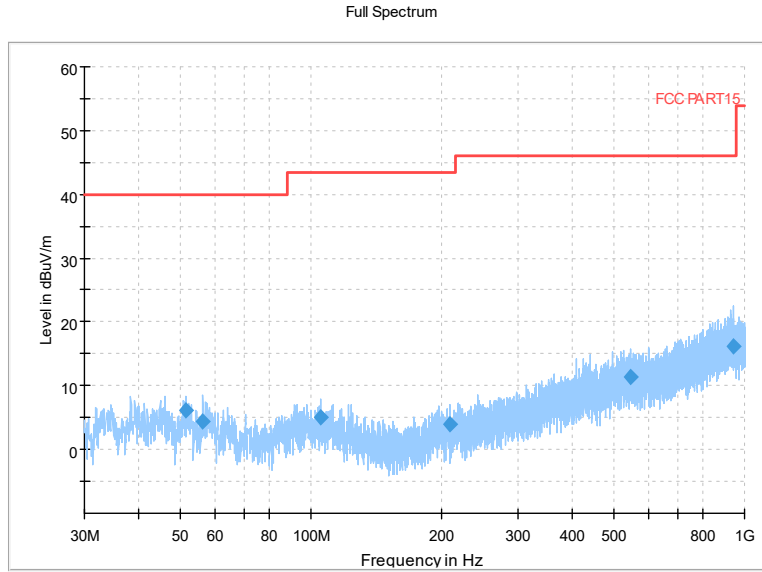

Frequency Range: 30MHz -1GHz
Detector: QP mode
Test Mode: 802.11ax(HE80)