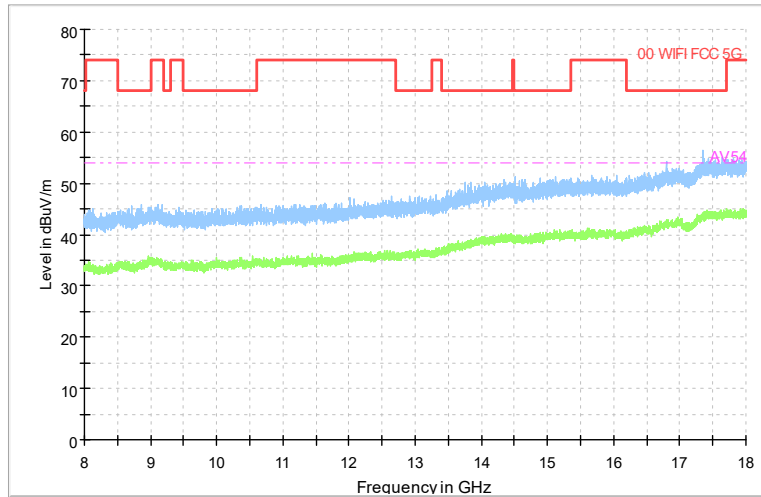

Carrier frequency (MHz): 7005
 Channel No.:211

Frequency Range: 30MHz -1GHz
 Detector: QP mode
 Modulation type: 802.11ax(HE40)

Frequency Range: 1GHz -8GHz
 Detector: Av mode and PK mode
 Modulation type: 802.11ax(HE40)

Full Spectrum

Comment

Frequency Range: 8GHz -18GHz
 Detector: Av mode and PK mode
 Modulation type: 802.11ax(HE40)

Full Spectrum

Frequency Range: 18GHz -40GHz
 Detector: Av mode and PK mode
 Modulation type: 802.11ax(HE40)