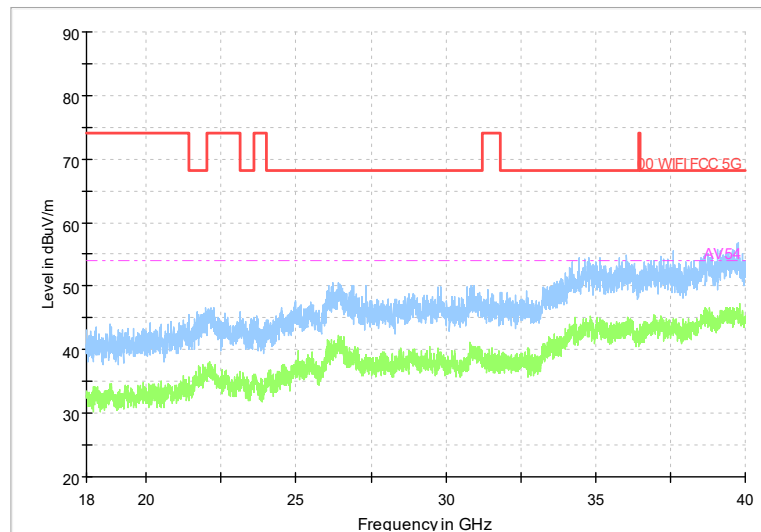

Carrier frequency (MHz): 6445
 Channel No.:99

Frequency Range: 30MHz -1GHz
 Detector: QP mode
 Modulation type: 802.11ax(HE40)

Frequency Range: 1GHz -8GHz
 Detector: Av mode and PK mode
 Modulation type: 802.11ax(HE40)

Full Spectrum

Comment

Frequency Range: 8GHz -18GHz
 Detector: Av mode and PK mode
 Modulation type: 802.11ax(HE40)

Full Spectrum

Frequency Range: 18GHz -40GHz
 Detector: Av mode and PK mode
 Modulation type: 802.11ax(HE40)