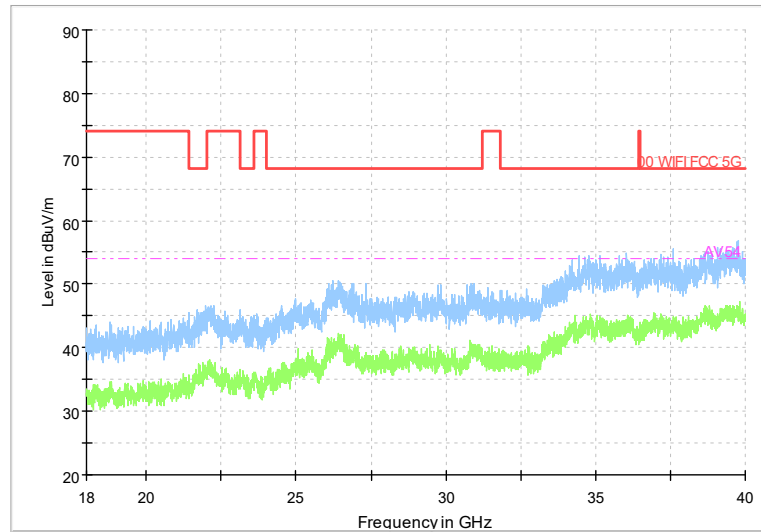

Carrier frequency (MHz): 6405
 Channel No.:91

Frequency Range: 30MHz -1GHz
 Detector: QP mode
 Modulation type: 802.11ax(HE40)

Frequency Range: 1GHz -8GHz
 Detector: Av mode and PK mode
 Modulation type: 802.11ax(HE40)

Full Spectrum

Comment

Frequency Range: 8GHz -18GHz
 Detector: Av mode and PK mode
 Modulation type: 802.11ax(HE40)

Full Spectrum

Frequency Range: 18GHz -40GHz
 Detector: Av mode and PK mode
 Modulation type: 802.11ax(HE40)