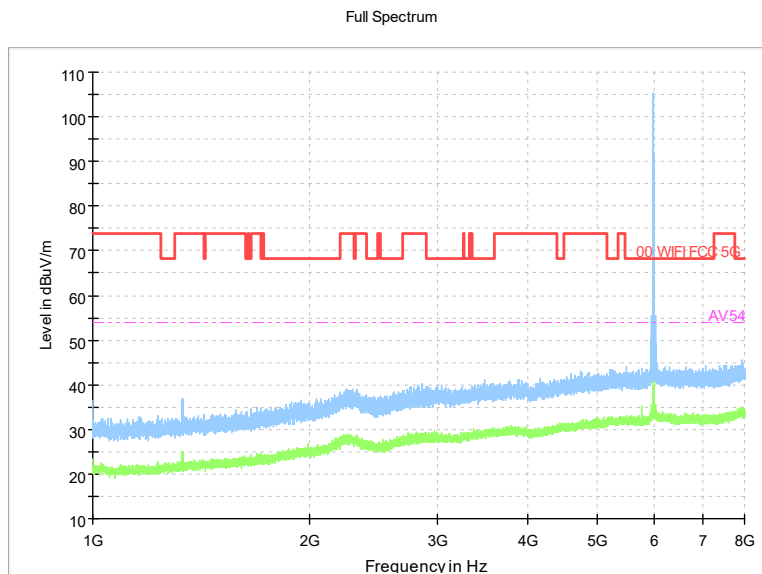

Full Spectrum

Comment

Frequency Range: 8GHz -18GHz
 Detector: Av mode and PK mode
 Test Mode: 802.11ax(HE40)

Full Spectrum

Frequency Range: 18GHz -40GHz
 Detector: Av mode and PK mode
 Test Mode: 802.11ax(HE40)

Carrier frequency (MHz): 5985
 Channel No.:7

Frequency Range: 30MHz -1GHz
 Detector: QP mode
 Modulation type: 802.11ax(HE80)

Frequency Range: 1GHz -8GHz
 Detector: Av mode and PK mode
 Modulation type: 802.11ax(HE80)