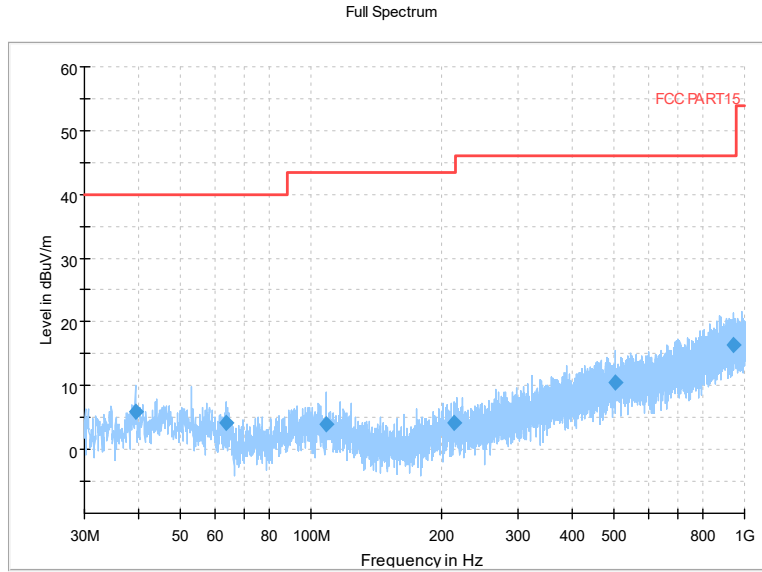

Frequency Range: 30MHz -1GHz
Detector: QP mode
Modulation type: 802.11ax(HE80)