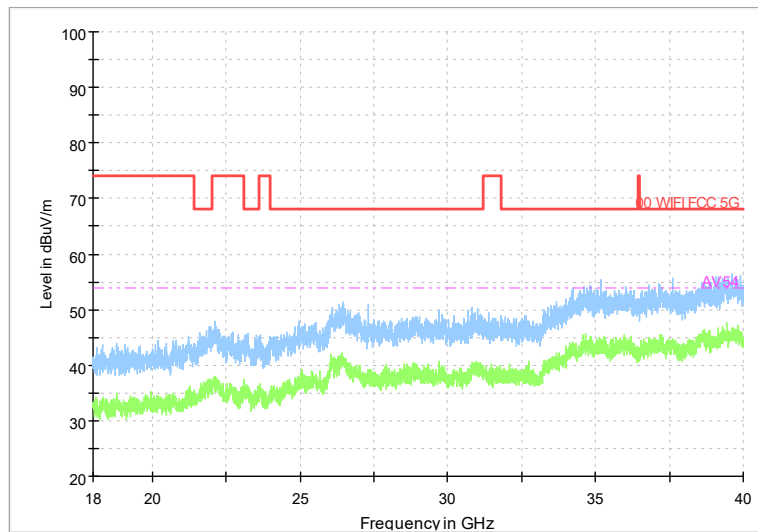

Carrier frequency (MHz): 6345
 Channel No.:79

Frequency Range: 30MHz -1GHz
 Detector: QP mode
 Modulation type: 802.11ax(HE160)

Frequency Range: 1GHz -8GHz
 Detector: Av mode and PK mode
 Modulation type: 802.11ax(HE160)

Full Spectrum

Comment

Frequency Range: 8GHz -18GHz
 Detector: Av mode and PK mode
 Modulation type: 802.11ax(HE160)

Full Spectrum

Frequency Range: 18GHz -40GHz
 Detector: Av mode and PK mode
 Modulation type: 802.11ax(HE160)