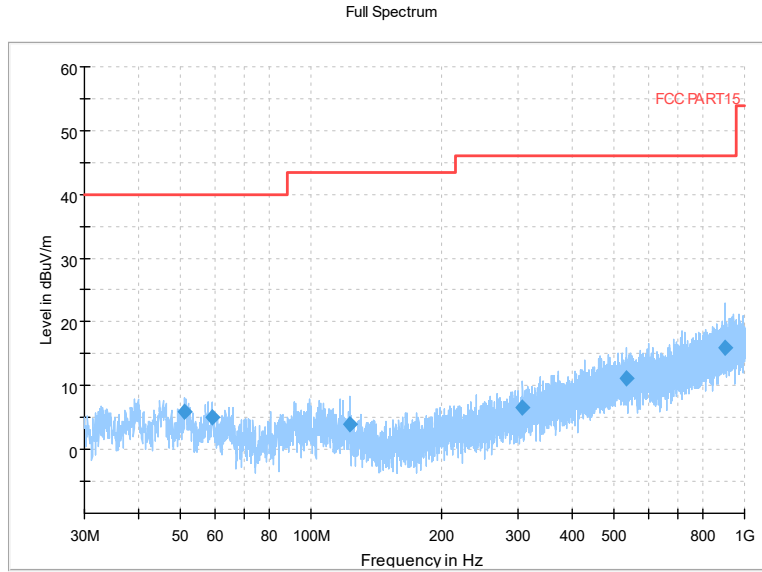

Frequency Range: 30MHz -1GHz
Detector: QP mode
Test Mode: 802.11ax(HE40)