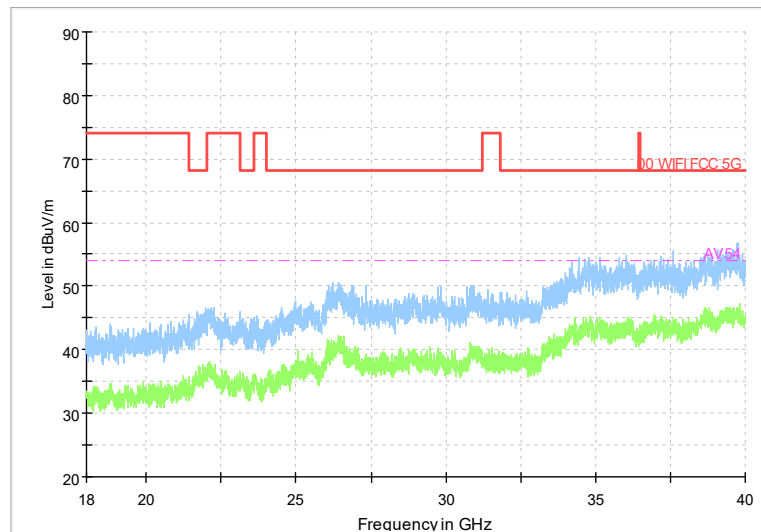

Full Spectrum

Comment

Frequency Range: 8GHz -18GHz
 Detector: Av mode and PK mode
 Test Mode: 802.11ax(HE40)

Full Spectrum

Frequency Range: 18GHz -40GHz
 Detector: Av mode and PK mode
 Test Mode: 802.11ax(HE40)

Carrier frequency (MHz): 6405
 Channel No.:91

Frequency Range: 30MHz -1GHz
 Detector: QP mode
 Modulation type: 802.11ax(HE40)

Frequency Range: 1GHz -8GHz
 Detector: Av mode and PK mode
 Modulation type: 802.11ax(HE40)