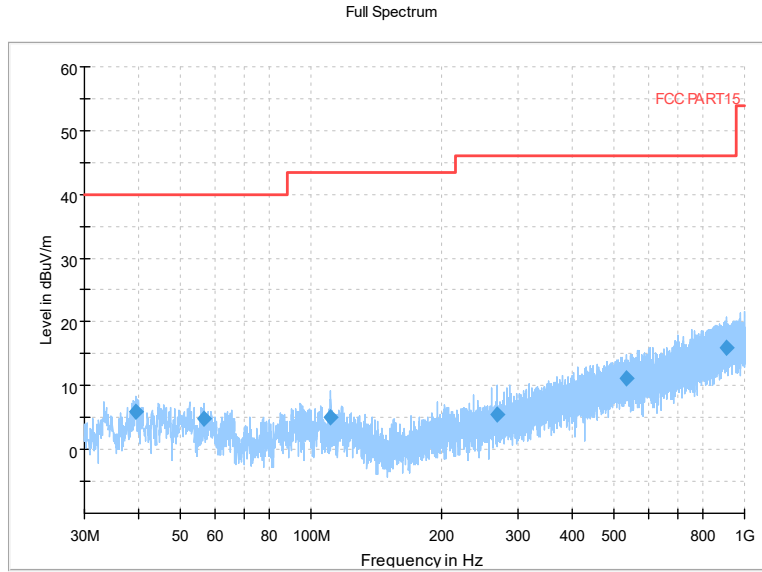

Full Spectrum

Comment

Frequency Range: 8GHz -18GHz
 Detector: Av mode and PK mode
 Modulation type: 802.11ax(HE160)

Full Spectrum

Frequency Range: 18GHz -40GHz
 Detector: Av mode and PK mode
 Modulation type: 802.11ax(HE160)

Carrier frequency (MHz): 6665
 Channel No.:143

Frequency Range: 30MHz -1GHz
 Detector: QP mode
 Test Mode: 802.11ax(HE160)

Frequency Range: 1GHz -8GHz
 Detector: Av mode and PK mode
 Test Mode: 802.11ax(HE160)