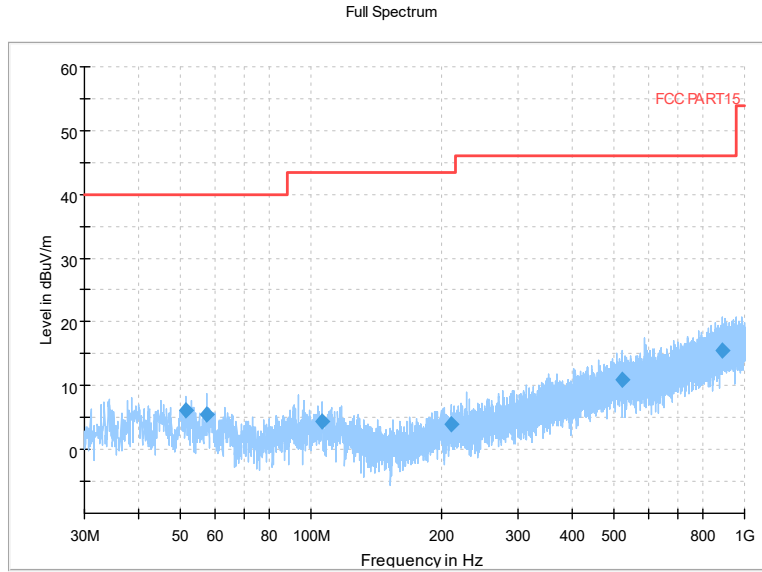

Frequency Range: 30MHz -1GHz
Detector: QP mode
Modulation type: 802.11ax(HE40)