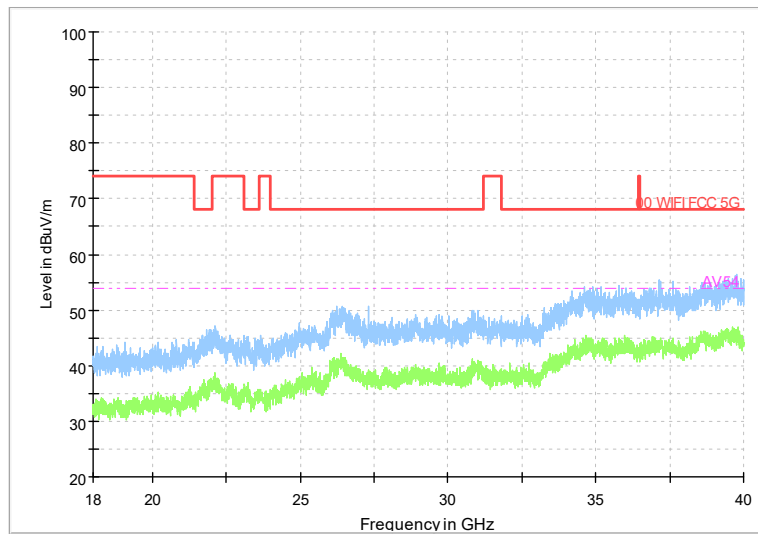

Full Spectrum

Comment

Frequency Range: 8GHz -18GHz
 Detector: Av mode and PK mode
 Modulation type: 802.11ax(HE80)

Full Spectrum

Frequency Range: 18GHz -40GHz
 Detector: Av mode and PK mode
 Modulation type: 802.11ax(HE80)

Carrier frequency (MHz): 5985
 Channel No.:15

Frequency Range: 30MHz -1GHz
 Detector: QP mode
 Modulation type: 802.11ax(HE160)

Frequency Range: 1GHz -8GHz
 Detector: Av mode and PK mode
 Modulation type: 802.11ax(HE160)

Full Spectrum

Comment

Frequency Range: 8GHz -18GHz
 Detector: Av mode and PK mode
 Modulation type: 802.11ax(HE160)

Full Spectrum

Frequency Range: 18GHz -40GHz
 Detector: Av mode and PK mode
 Modulation type: 802.11ax(HE160)