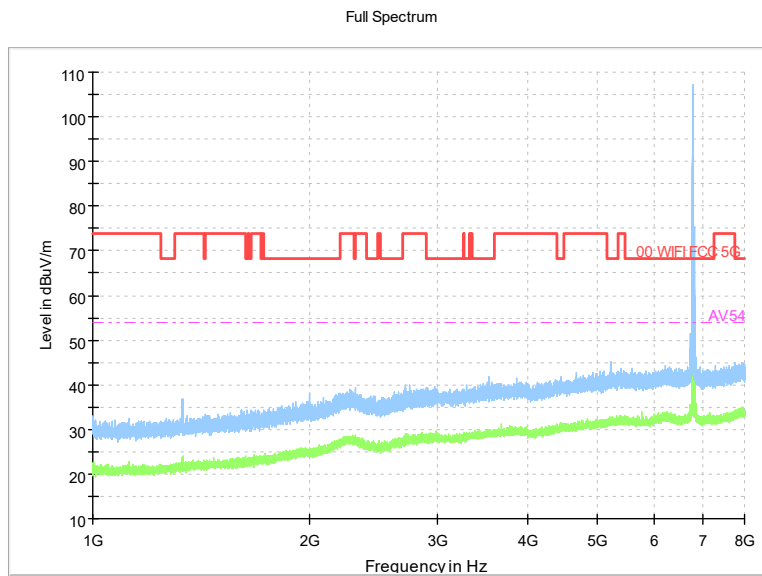

Carrier frequency (MHz): 6705
 Channel No.:151

Frequency Range: 30MHz -1GHz
 Detector: QP mode
 Modulation type: 802.11ax(HE80)

Frequency Range: 1GHz -8GHz
 Detector: Av mode and PK mode
 Modulation type: 802.11ax(HE80)

Full Spectrum

Comment

Frequency Range: 8GHz -18GHz
 Detector: Av mode and PK mode
 Modulation type: 802.11ax(HE80)

Full Spectrum

Frequency Range: 18GHz -40GHz
 Detector: Av mode and PK mode
 Modulation type: 802.11ax(HE80)

Carrier frequency (MHz): 6785
 Channel No.:167

Frequency Range: 30MHz -1GHz
 Detector: QP mode
 Modulation type: 802.11ax(HE80)

Frequency Range: 1GHz -8GHz
 Detector: Av mode and PK mode
 Modulation type: 802.11ax(HE80)