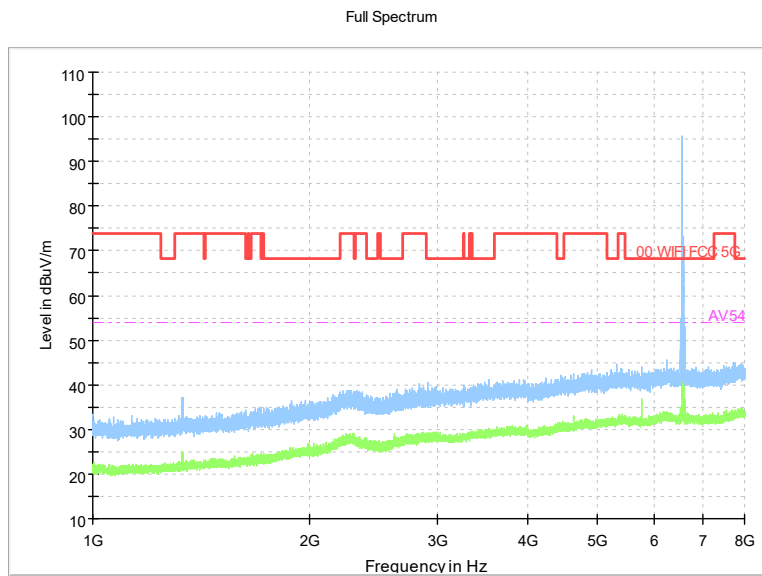

Carrier frequency (MHz): 6485
 Channel No.:107

Frequency Range: 30MHz -1GHz
 Detector: QP mode
 Test Mode: 802.11ax(HE40)

Frequency Range: 1GHz -8GHz
 Detector: Av mode and PK mode
 Test Mode: 802.11ax(HE40)

Full Spectrum

Comment

Frequency Range: 8GHz -18GHz
 Detector: Av mode and PK mode
 Test Mode: 802.11ax(HE40)

Full Spectrum

Frequency Range: 18GHz -40GHz
 Detector: Av mode and PK mode
 Test Mode: 802.11ax(HE40)

Carrier frequency (MHz): 6565
 Channel No.:123

Frequency Range: 30MHz -1GHz
 Detector: QP mode
 Modulation type: 802.11ax(HE40)

Frequency Range: 1GHz -8GHz
 Detector: Av mode and PK mode
 Modulation type: 802.11ax(HE40)