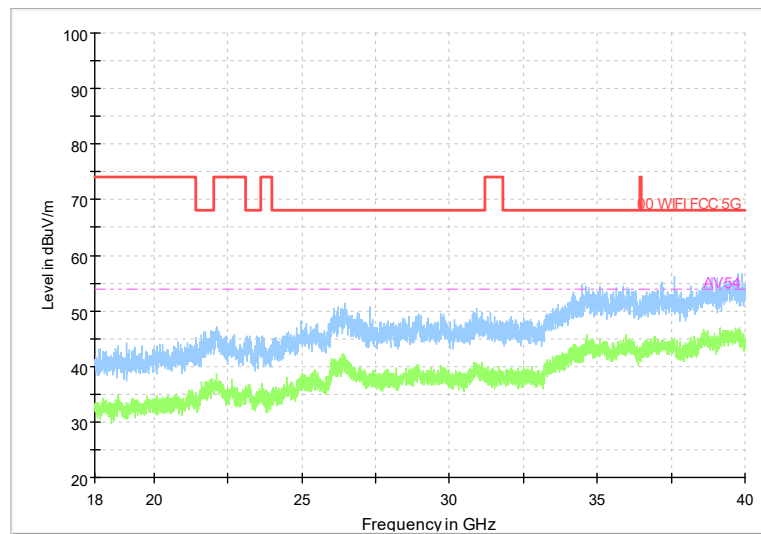

Full Spectrum

Frequency Range: 18GHz -40GHz
Detector: Av mode and PK mode
Modulation type: 802.11ax(HE160)

---End of Test Report---