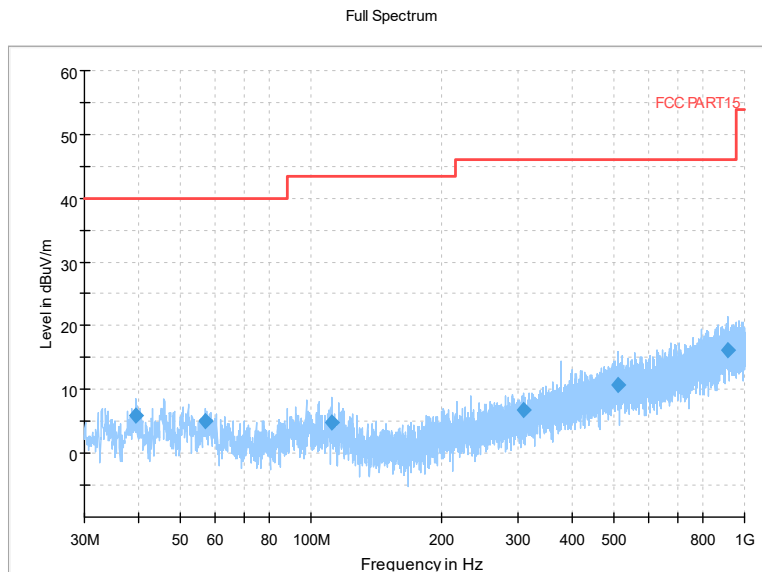

Frequency Range: 30MHz -1GHz
Detector: QP mode
Test Mode: 802.11ax(HE40)