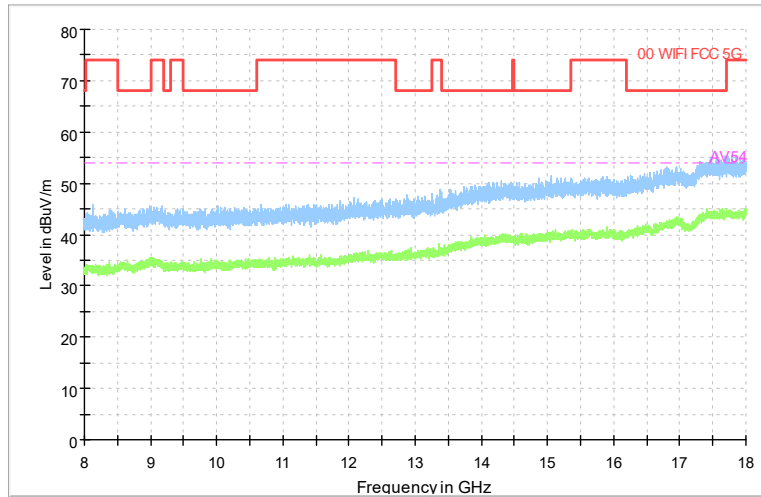

Full Spectrum

Comment

Frequency Range: 8GHz -18GHz
 Detector: Av mode and PK mode
 Modulation type: 802.11ax(HE160)

Full Spectrum

Frequency Range: 18GHz -40GHz
 Detector: Av mode and PK mode
 Modulation type: 802.11ax(HE160)

Carrier frequency (MHz): 6185
 Channel No.:47

Full Spectrum

Frequency Range: 30MHz -1GHz
 Detector: QP mode
 Test Mode: 802.11ax(HE160)

Full Spectrum

Frequency Range: 1GHz -8GHz
 Detector: Av mode and PK mode
 Test Mode: 802.11ax(HE160)

Full Spectrum

Comment

Frequency Range: 8GHz -18GHz
 Detector: Av mode and PK mode
 Test Mode: 802.11ax(HE160)

Full Spectrum

Frequency Range: 18GHz -40GHz
 Detector: Av mode and PK mode
 Test Mode: 802.11ax(HE160)