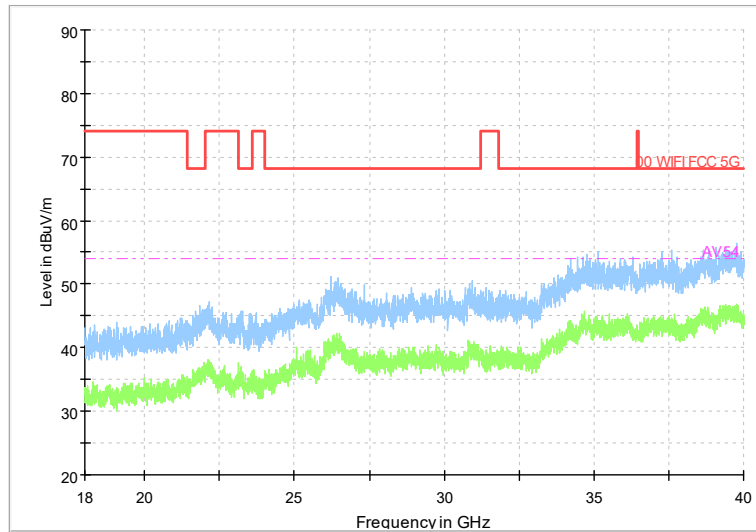

Carrier frequency (MHz): 5985
 Channel No.:7

Frequency Range: 30MHz -1GHz
 Detector: QP mode
 Modulation type: 802.11ax(HE80)

Frequency Range: 1GHz -8GHz
 Detector: Av mode and PK mode
 Modulation type: 802.11ax(HE80)

Full Spectrum

Comment

Frequency Range: 8GHz -18GHz
 Detector: Av mode and PK mode
 Modulation type: 802.11ax(HE80)

Full Spectrum

Frequency Range: 18GHz -40GHz
 Detector: Av mode and PK mode
 Modulation type: 802.11ax(HE80)