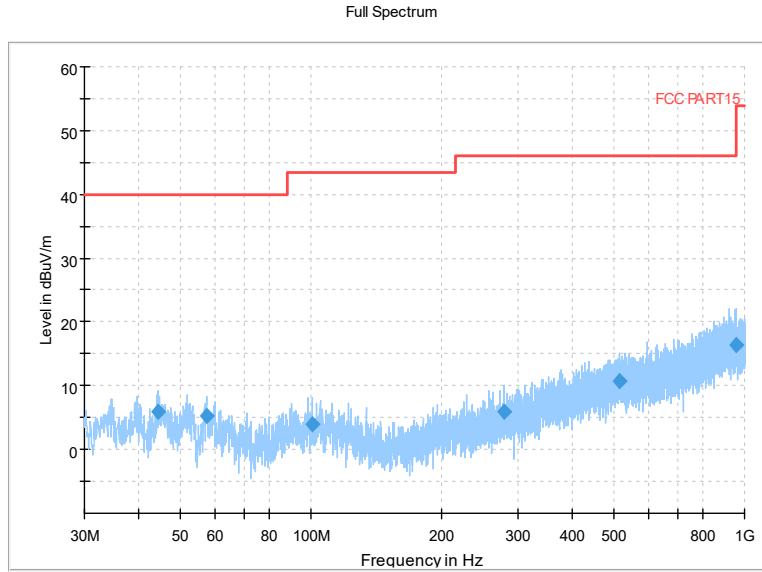

Frequency Range: 30MHz -1GHz
Detector: QP mode
Modulation type: 802.11ax(HE160)