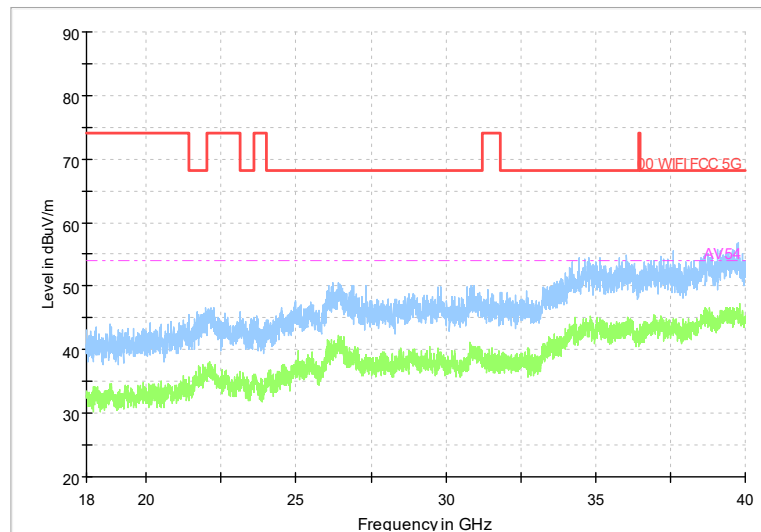

Carrier frequency (MHz): 6845
 Channel No.:179

Frequency Range: 30MHz -1GHz
 Detector: QP mode
 Test Mode: 802.11ax(HE40)

Frequency Range: 1GHz -8GHz
 Detector: Av mode and PK mode
 Test Mode: 802.11ax(HE40)

Full Spectrum

Comment

Frequency Range: 8GHz -18GHz
 Detector: Av mode and PK mode
 Test Mode: 802.11ax(HE40)

Full Spectrum

Frequency Range: 18GHz -40GHz
 Detector: Av mode and PK mode
 Test Mode: 802.11ax(HE40)