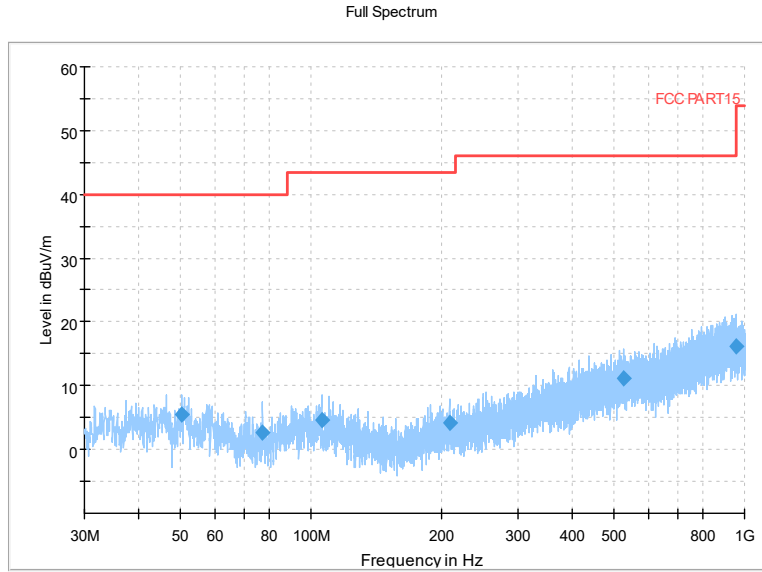

Frequency Range: 30MHz -1GHz
Detector: QP mode
Modulation type: 802.11ax(HE40)