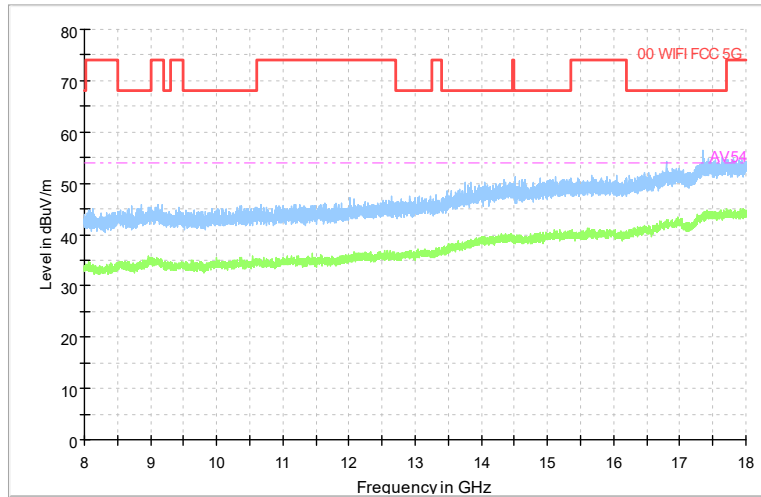

Carrier frequency (MHz): 6445
 Channel No.:99

Frequency Range: 30MHz -1GHz
 Detector: QP mode
 Modulation type: 802.11ax(HE40)

Frequency Range: 1GHz -8GHz
 Detector: Av mode and PK mode
 Modulation type: 802.11ax(HE40)

Full Spectrum

Comment

Frequency Range: 8GHz -18GHz
 Detector: Av mode and PK mode
 Modulation type: 802.11ax(HE40)

Full Spectrum

Frequency Range: 18GHz -40GHz
 Detector: Av mode and PK mode
 Modulation type: 802.11ax(HE40)