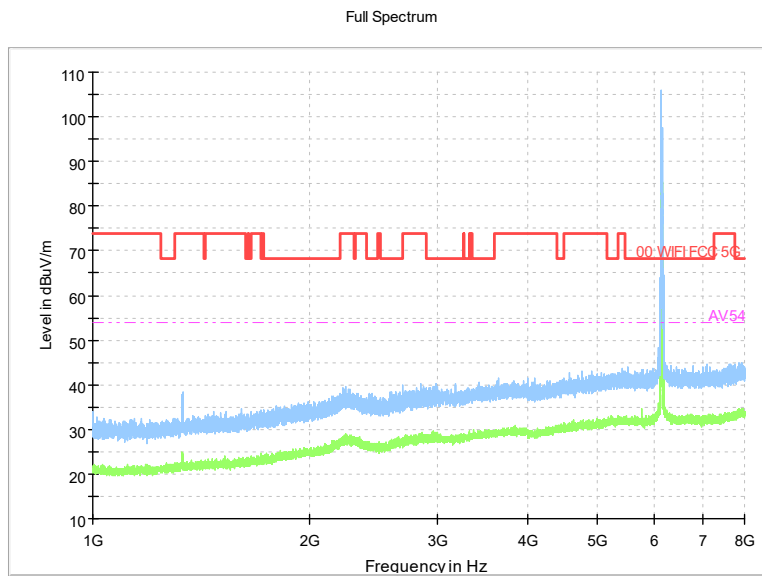

Carrier frequency (MHz): 5985
 Channel No.:7

Frequency Range: 30MHz -1GHz
 Detector: QP mode
 Modulation type: 802.11ax(HE80)

Frequency Range: 1GHz -8GHz
 Detector: Av mode and PK mode
 Modulation type: 802.11ax(HE80)

Full Spectrum

Comment

Frequency Range: 8GHz -18GHz
 Detector: Av mode and PK mode
 Modulation type: 802.11ax(HE80)

Full Spectrum

Frequency Range: 18GHz -40GHz
 Detector: Av mode and PK mode
 Modulation type: 802.11ax(HE80)

Carrier frequency (MHz): 6145
 Channel No.:39

Frequency Range: 30MHz -1GHz
 Detector: QP mode
 Test Mode: 802.11ax(HE80)

Frequency Range: 1GHz -8GHz
 Detector: Av mode and PK mode
 Test Mode: 802.11ax(HE80)