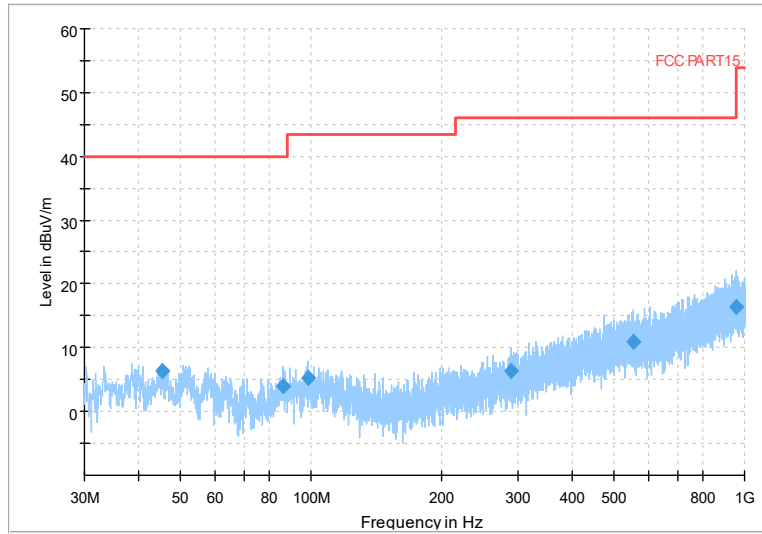

Full Spectrum

Comment

Frequency Range: 8GHz -18GHz
 Detector: Av mode and PK mode
 Modulation type: 802.11ax(HE160)

Full Spectrum

Frequency Range: 18GHz -40GHz
 Detector: Av mode and PK mode
 Modulation type: 802.11ax(HE160)

Carrier frequency (MHz): 6185
 Channel No.:47

Full Spectrum

Frequency Range: 30MHz -1GHz
 Detector: QP mode
 Test Mode: 802.11ax(HE160)

Full Spectrum

Frequency Range: 1GHz -8GHz
 Detector: Av mode and PK mode
 Test Mode: 802.11ax(HE160)