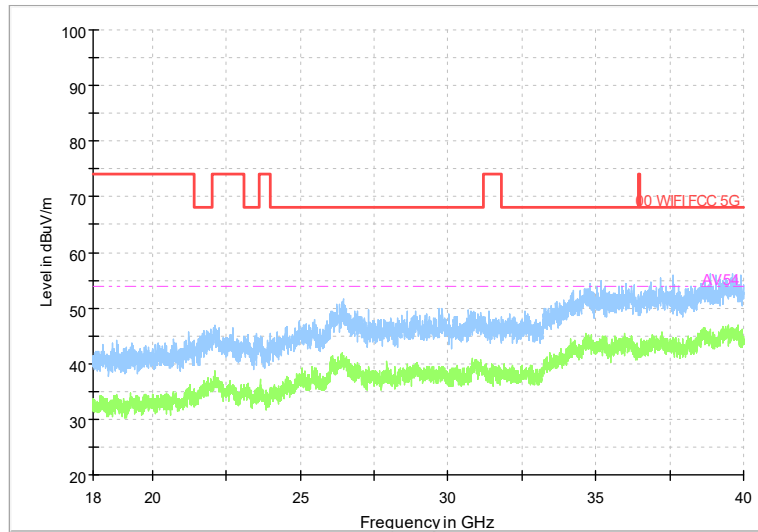

Carrier frequency (MHz): 6505
 Channel No.:111

Frequency Range: 30MHz -1GHz
 Detector: QP mode
 Modulation type: 802.11ax(HE160)

Frequency Range: 1GHz -8GHz
 Detector: Av mode and PK mode
 Modulation type: 802.11ax(HE160)

Full Spectrum

Comment

Frequency Range: 8GHz -18GHz
 Detector: Av mode and PK mode
 Modulation type: 802.11ax(HE160)

Full Spectrum

Frequency Range: 18GHz -40GHz
 Detector: Av mode and PK mode
 Modulation type: 802.11ax(HE160)