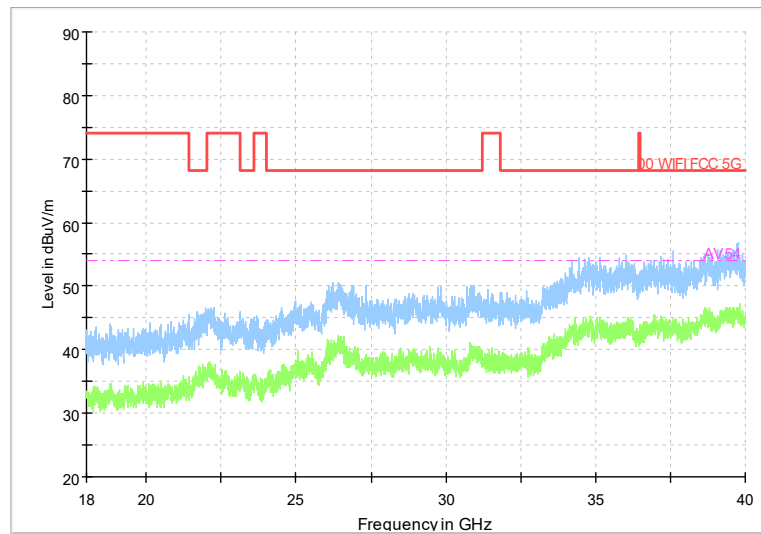

Carrier frequency (MHz): 6565
 Channel No.:123

Frequency Range: 30MHz -1GHz
 Detector: QP mode
 Modulation type: 802.11ax(HE40)

Frequency Range: 1GHz -8GHz
 Detector: Av mode and PK mode
 Modulation type: 802.11ax(HE40)

Full Spectrum

Comment

Frequency Range: 8GHz -18GHz
 Detector: Av mode and PK mode
 Modulation type: 802.11ax(HE40)

Full Spectrum

Frequency Range: 18GHz -40GHz
 Detector: Av mode and PK mode
 Modulation type: 802.11ax(HE40)