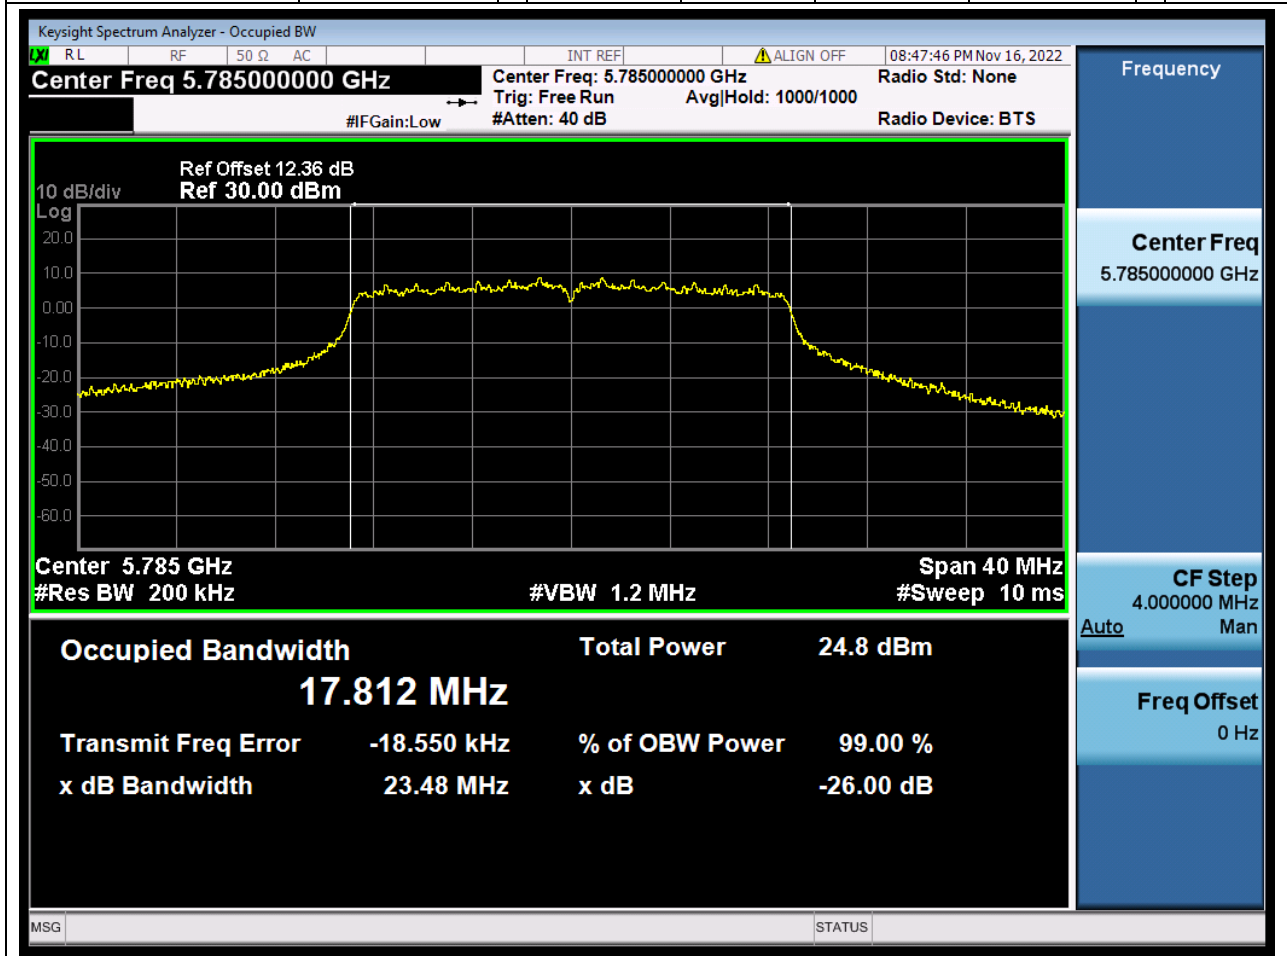

55. 802.11ac_20M_U-NII-3_M

55.1. A.2.2-99% Bandwidth(NTNV)

Center Frequency (MHz)	OBW Power (%)	RBW (MHz)	Detector	Limit (MHz)	OBW (MHz)	Verdict
5785	99	0.2	Peak	0	17.812374	N/A