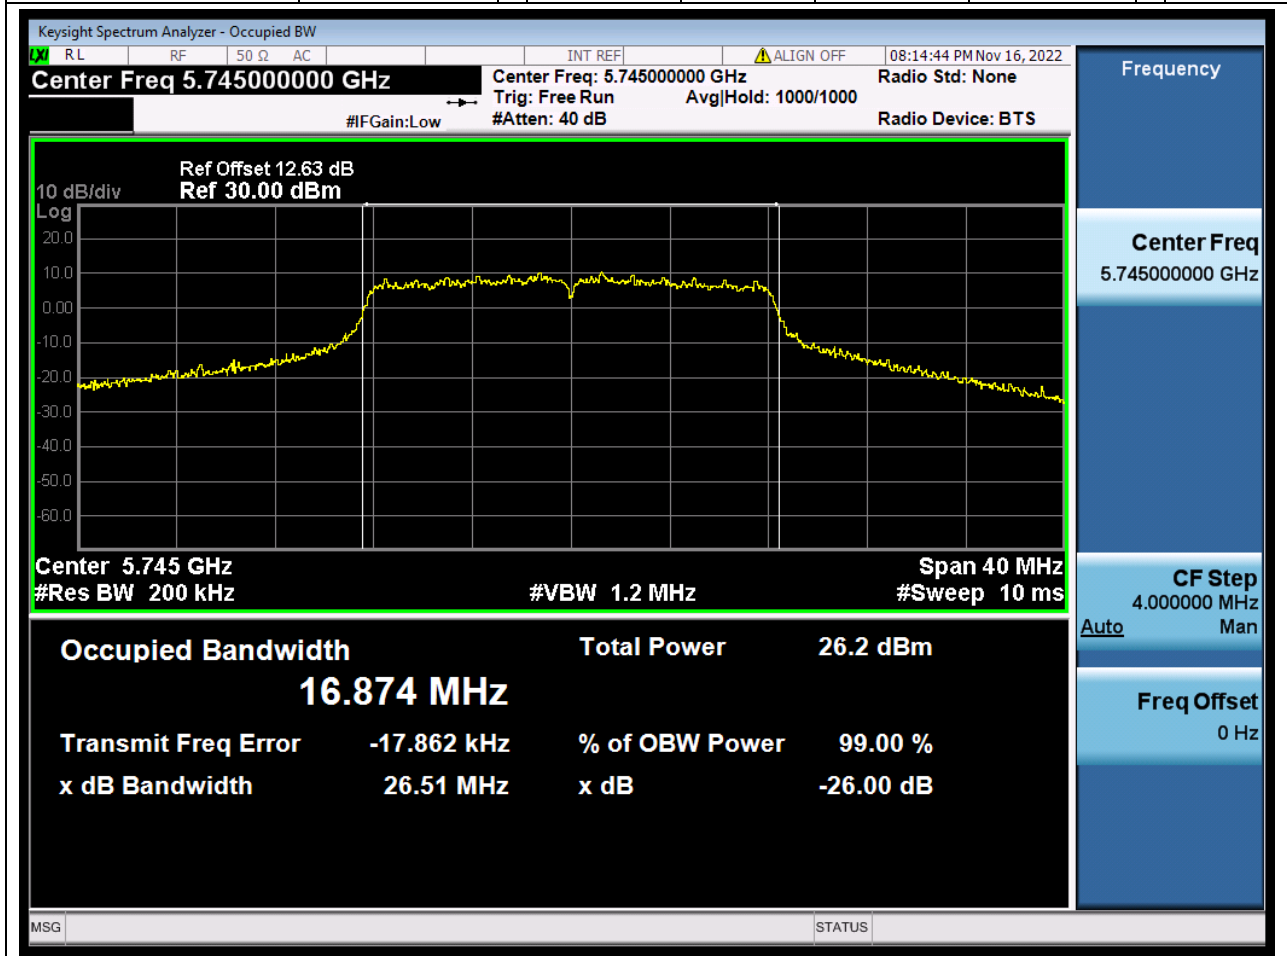

46. 802.11a_20M_U-NII-3_L

46.1. A.2.2-99% Bandwidth(NTNV)

Center Frequency (MHz)	OBW Power (%)	RBW (MHz)	Detector	Limit (MHz)	OBW (MHz)	Verdict
5745	99	0.2	Peak	0	16.873718	N/A