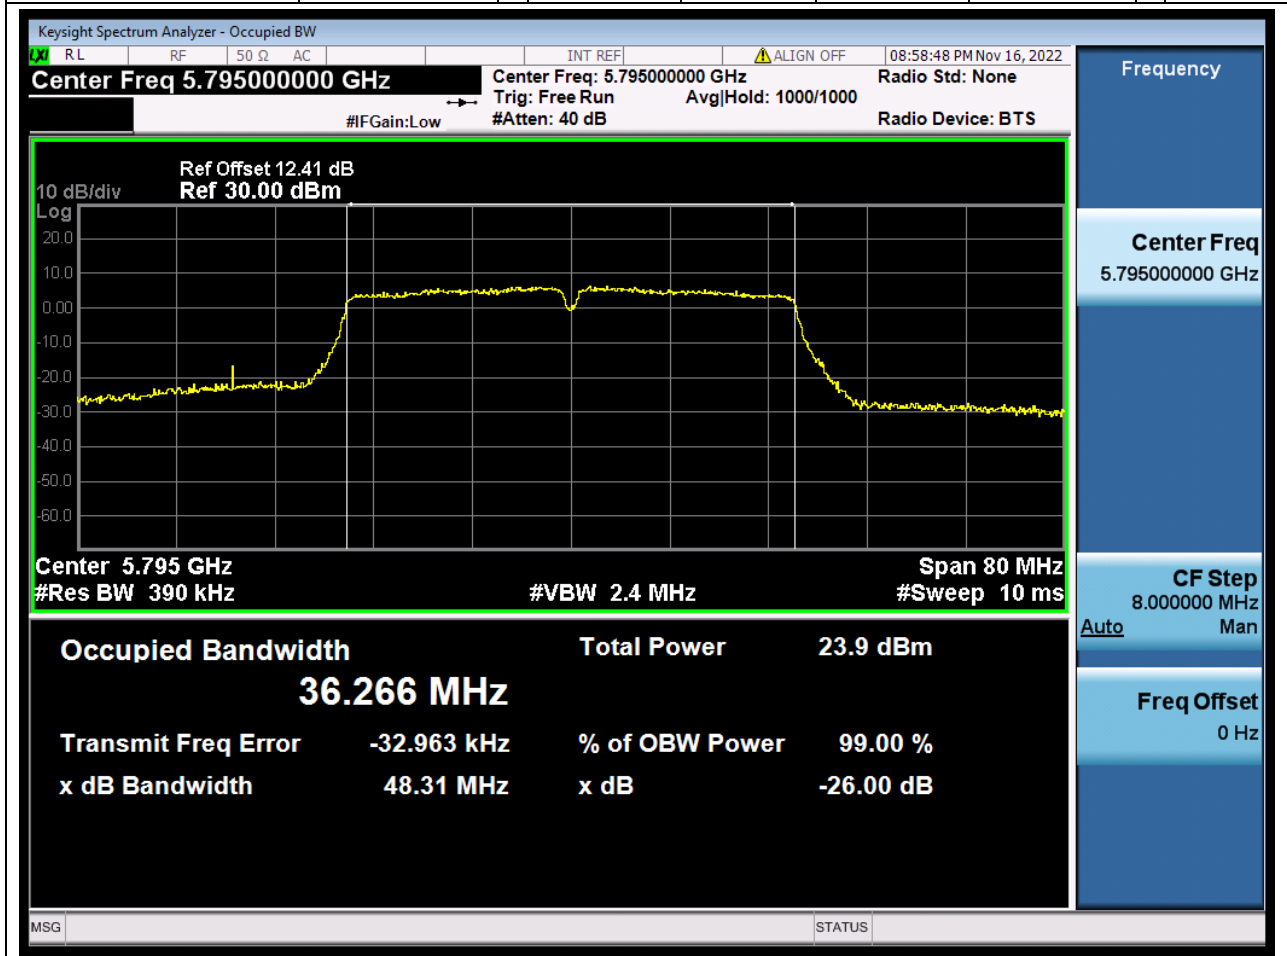

58. 802.11ac_40M_U-NII-3_H

58.1. A.2.2-99% Bandwidth(NTNV)

Center Frequency (MHz)	OBW Power (%)	RBW (MHz)	Detector	Limit (MHz)	OBW (MHz)	Verdict
5795	99	0.39	Peak	0	36.266211	N/A