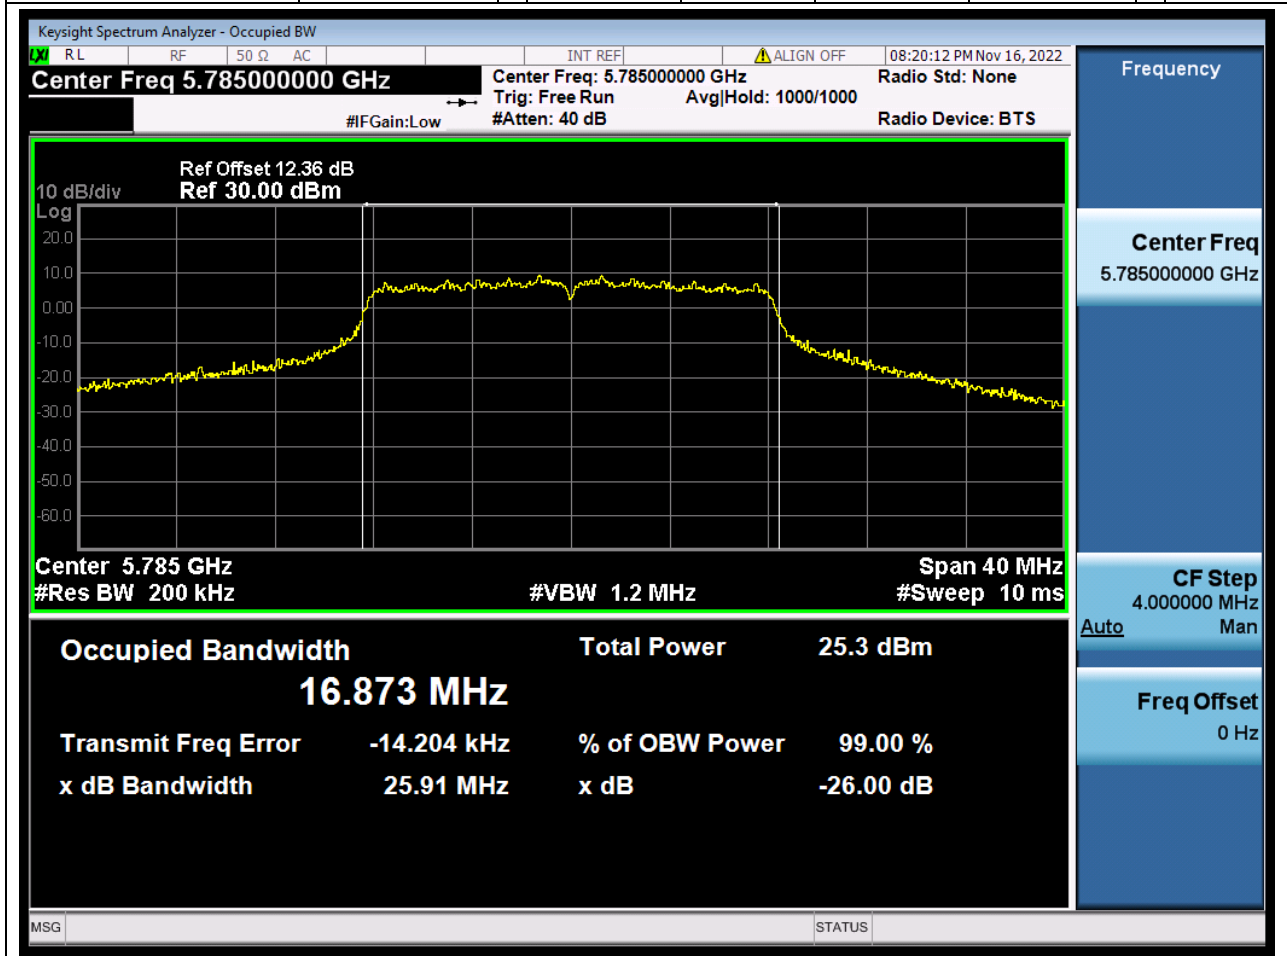

47. 802.11a_20M_U-NII-3_M

47.1. A.2.2-99% Bandwidth(NTNV)

Center Frequency (MHz)	OBW Power (%)	RBW (MHz)	Detector	Limit (MHz)	OBW (MHz)	Verdict
5785	99	0.2	Peak	0	16.872937	N/A