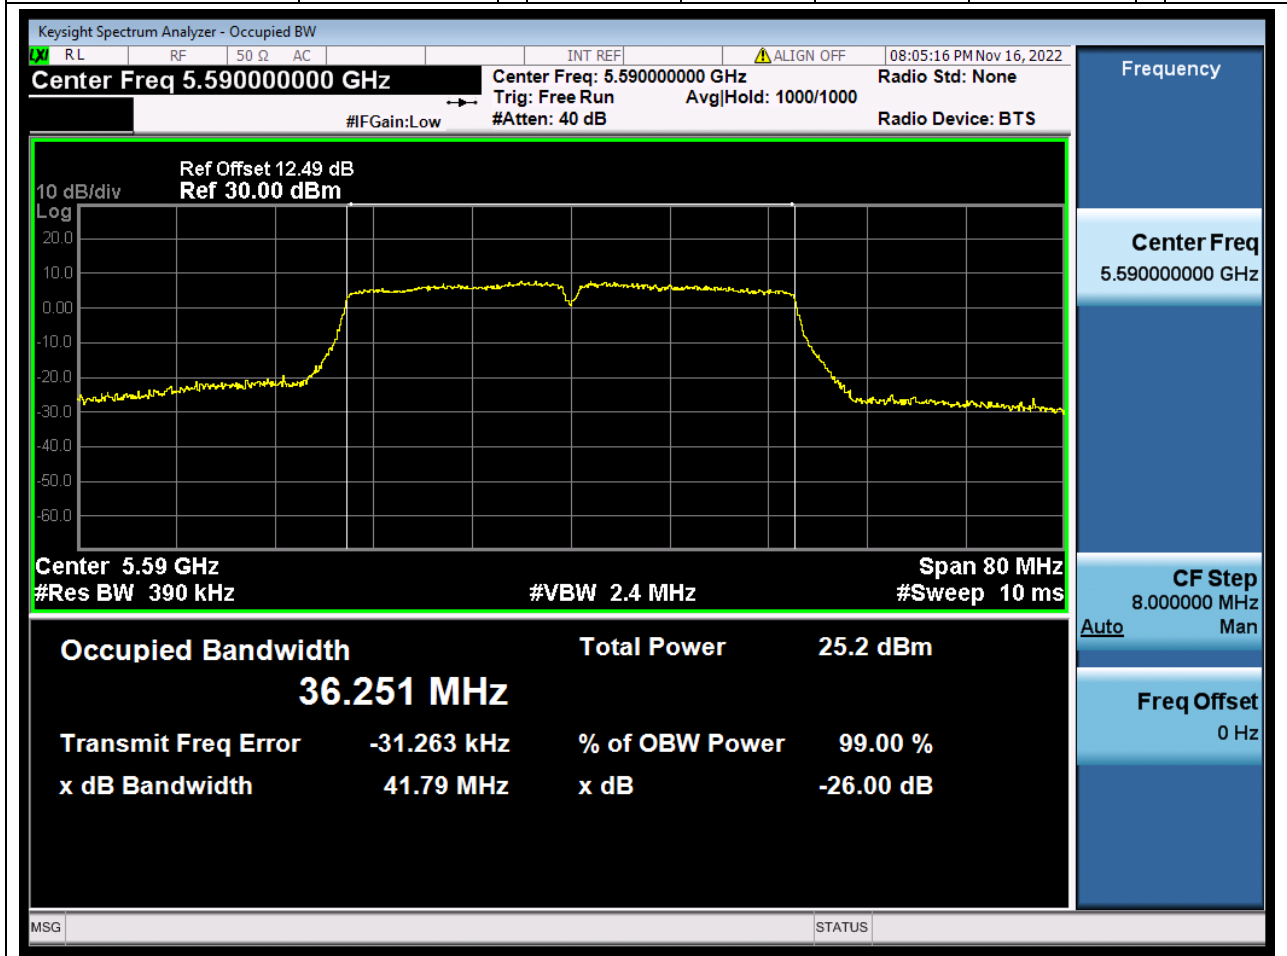

41. 802.11ac_40M_U-NII-2C_L

41.1. A.2.2-99% Bandwidth(NTNV)

Center Frequency (MHz)	OBW Power (%)	RBW (MHz)	Detector	Limit (MHz)	OBW (MHz)	Verdict
5510	99	0.39	Peak	0	36.247219	N/A

42. 802.11ac_40M_U-NII-2C_M

42.1. A.2.2-99% Bandwidth(NTNV)

Center Frequency (MHz)	OBW Power (%)	RBW (MHz)	Detector	Limit (MHz)	OBW (MHz)	Verdict
5590	99	0.39	Peak	0	36.250569	N/A

43. 802.11ac_40M_U-NII-2C_H

43.1. A.2.2-99% Bandwidth(NTNV)