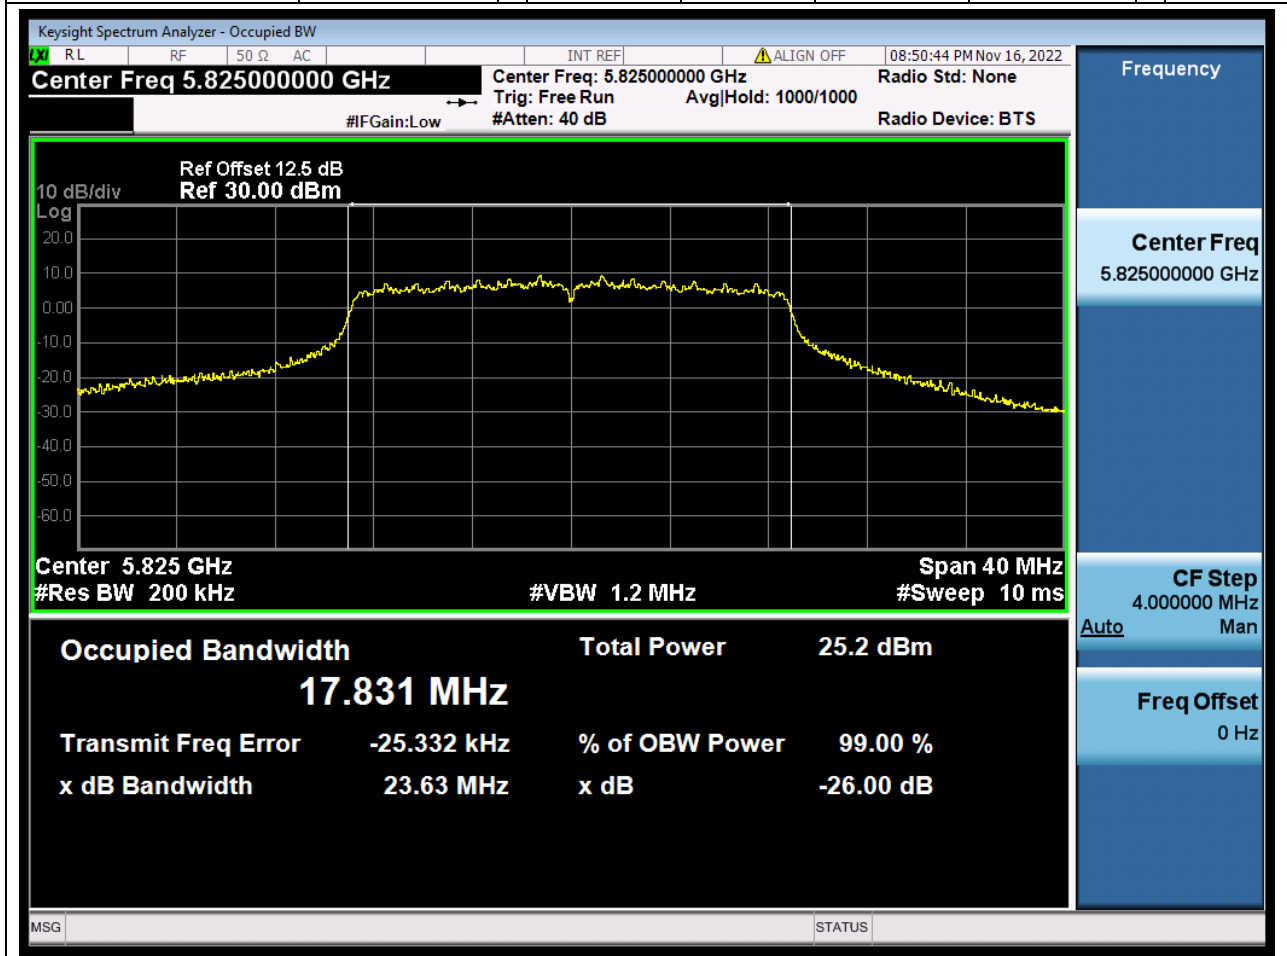

56. 802.11ac_20M_U-NII-3_H

56.1. A.2.2-99% Bandwidth(NTNV)

Center Frequency (MHz)	OBW Power (%)	RBW (MHz)	Detector	Limit (MHz)	OBW (MHz)	Verdict
5825	99	0.2	Peak	0	17.830906	N/A