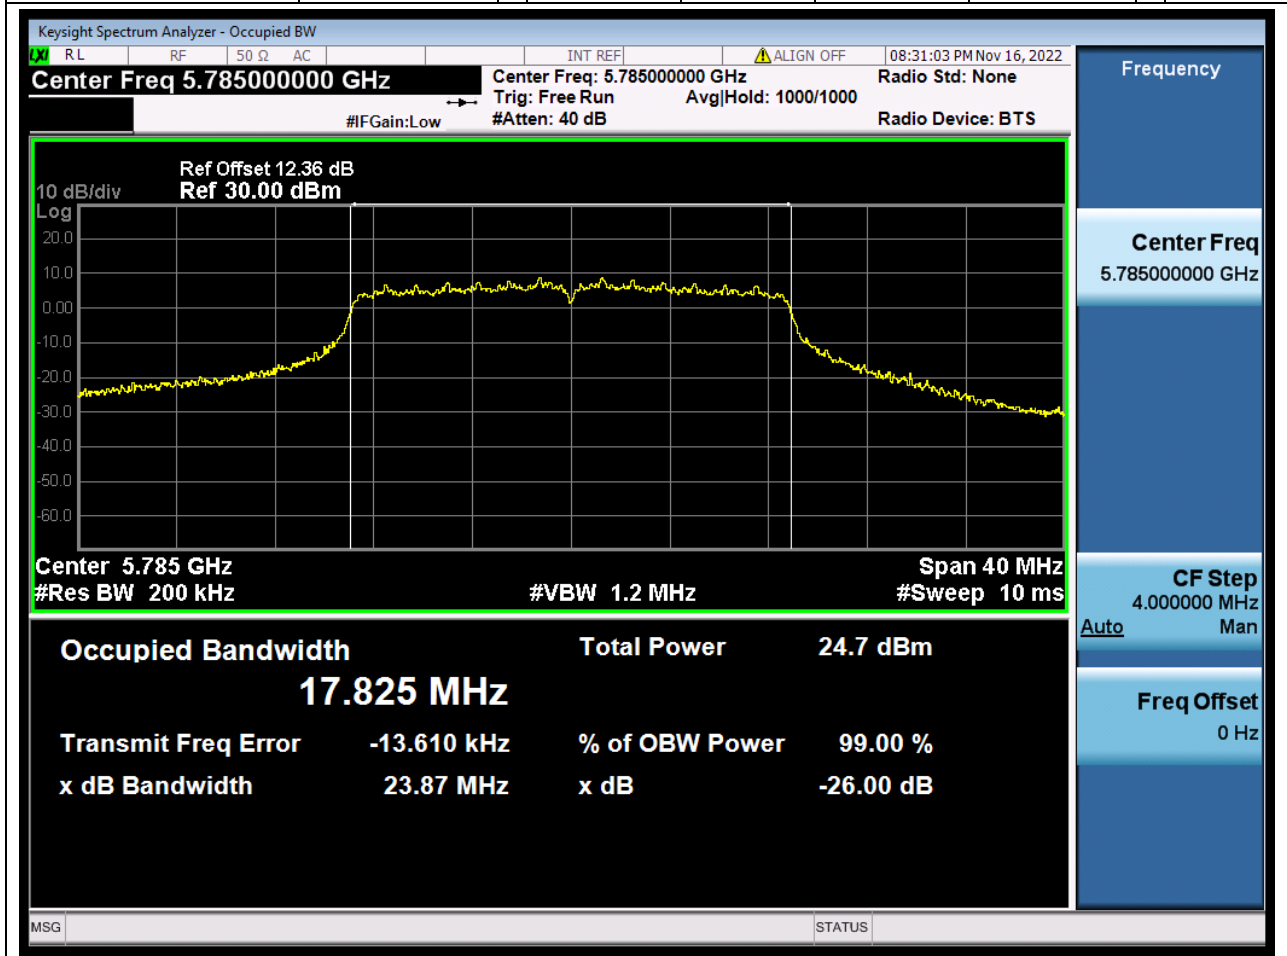

50. 802.11n_20M_U-NII-3_M

50.1. A.2.2-99% Bandwidth(NTNV)

Center Frequency (MHz)	OBW Power (%)	RBW (MHz)	Detector	Limit (MHz)	OBW (MHz)	Verdict
5785	99	0.2	Peak	0	17.825334	N/A