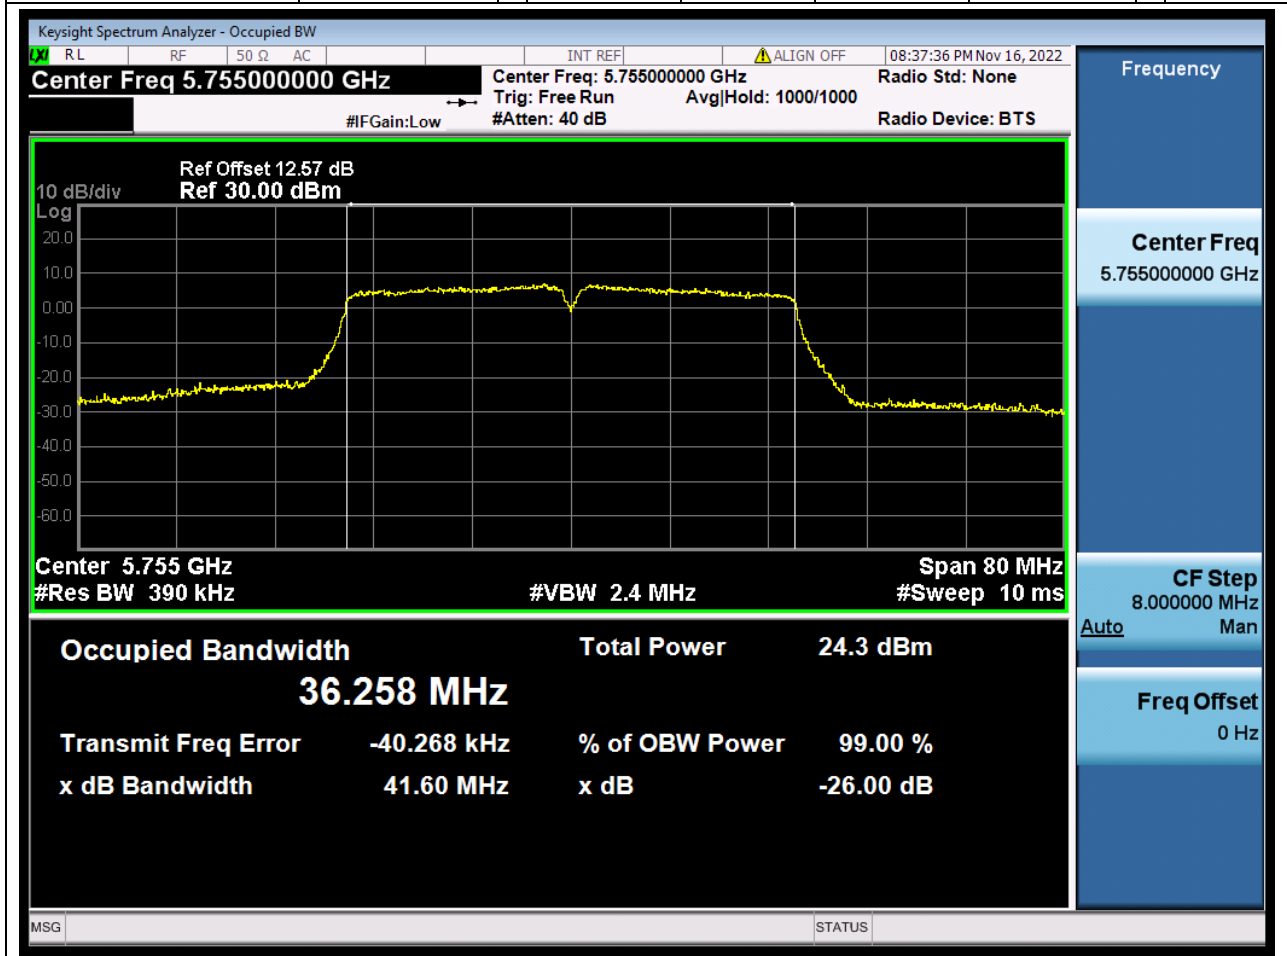

52. 802.11n_40M_U-NII-3_L

52.1. A.2.2-99% Bandwidth(NTNV)

Center Frequency (MHz)	OBW Power (%)	RBW (MHz)	Detector	Limit (MHz)	OBW (MHz)	Verdict
5755	99	0.39	Peak	0	36.257845	N/A