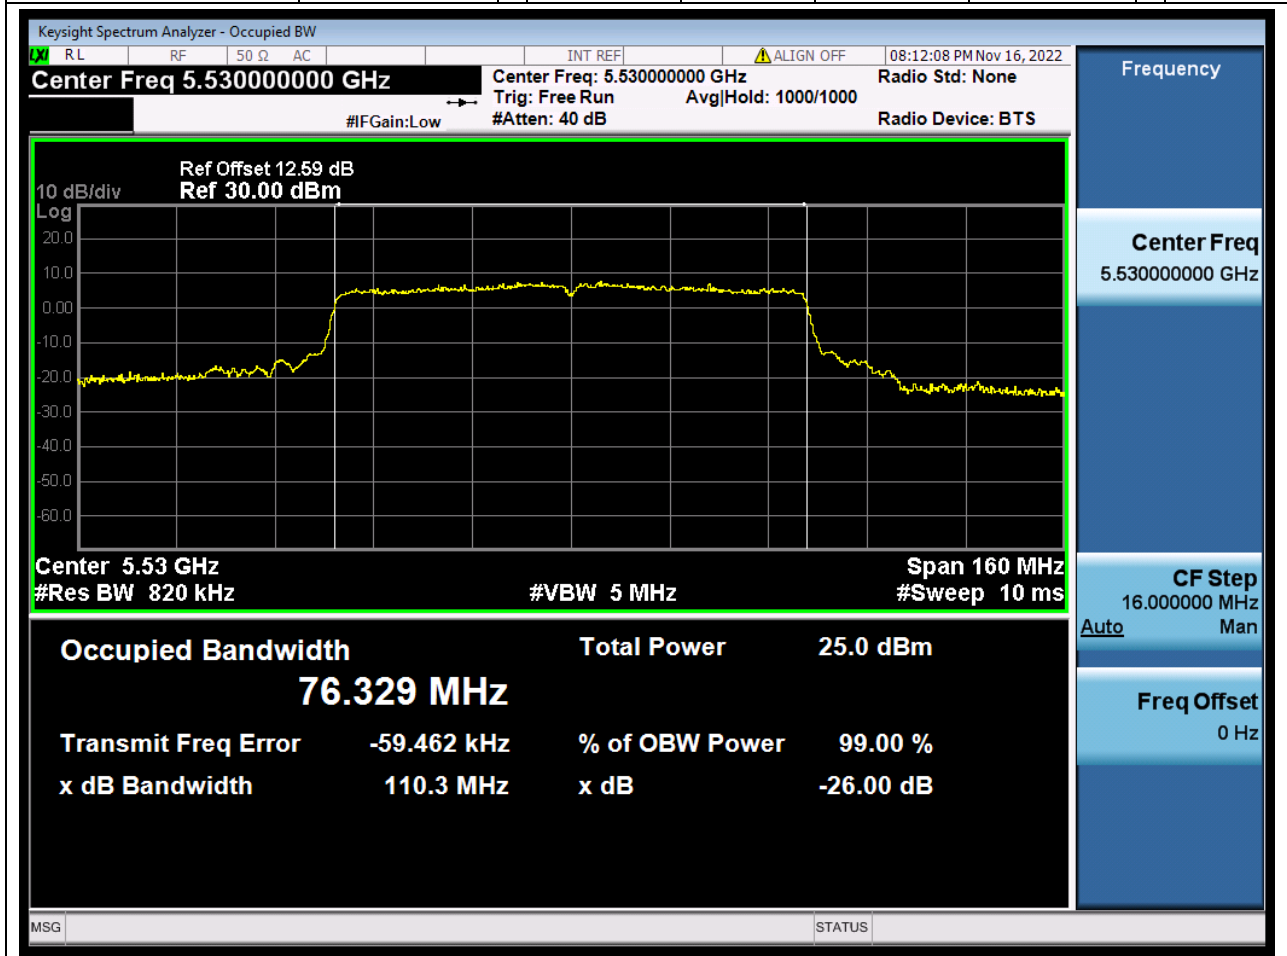

44. 802.11ac_80M_U-NII-2C_L

44.1. A.2.2-99% Bandwidth(NTNV)

Center Frequency (MHz)	OBW Power (%)	RBW (MHz)	Detector	Limit (MHz)	OBW (MHz)	Verdict
5530	99	0.82	Peak	0	76.328613	N/A