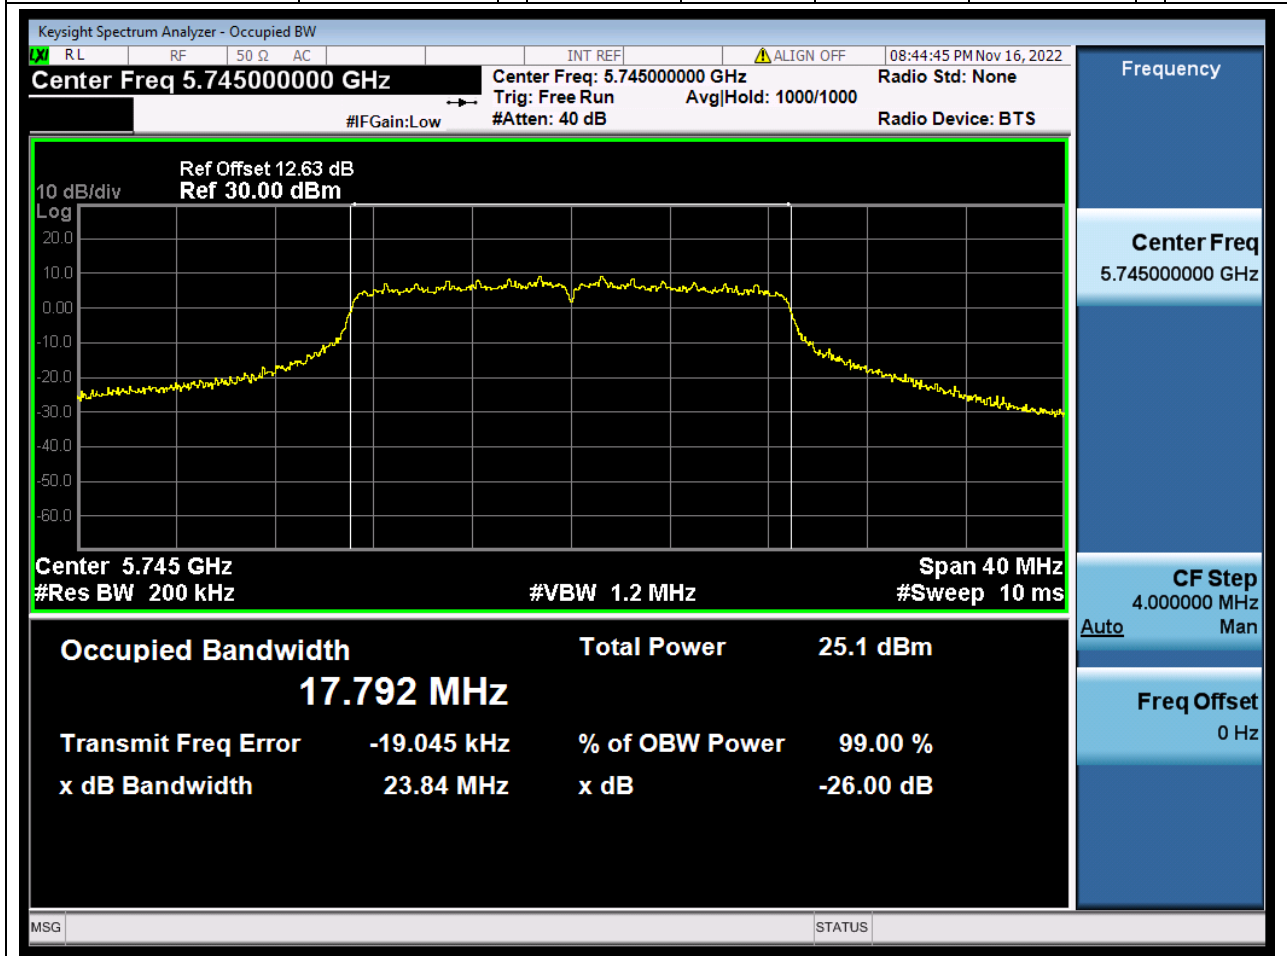

54. 802.11ac_20M_U-NII-3_L

54.1. A.2.2-99% Bandwidth(NTNV)

Center Frequency (MHz)	OBW Power (%)	RBW (MHz)	Detector	Limit (MHz)	OBW (MHz)	Verdict
5745	99	0.2	Peak	0	17.791913	N/A