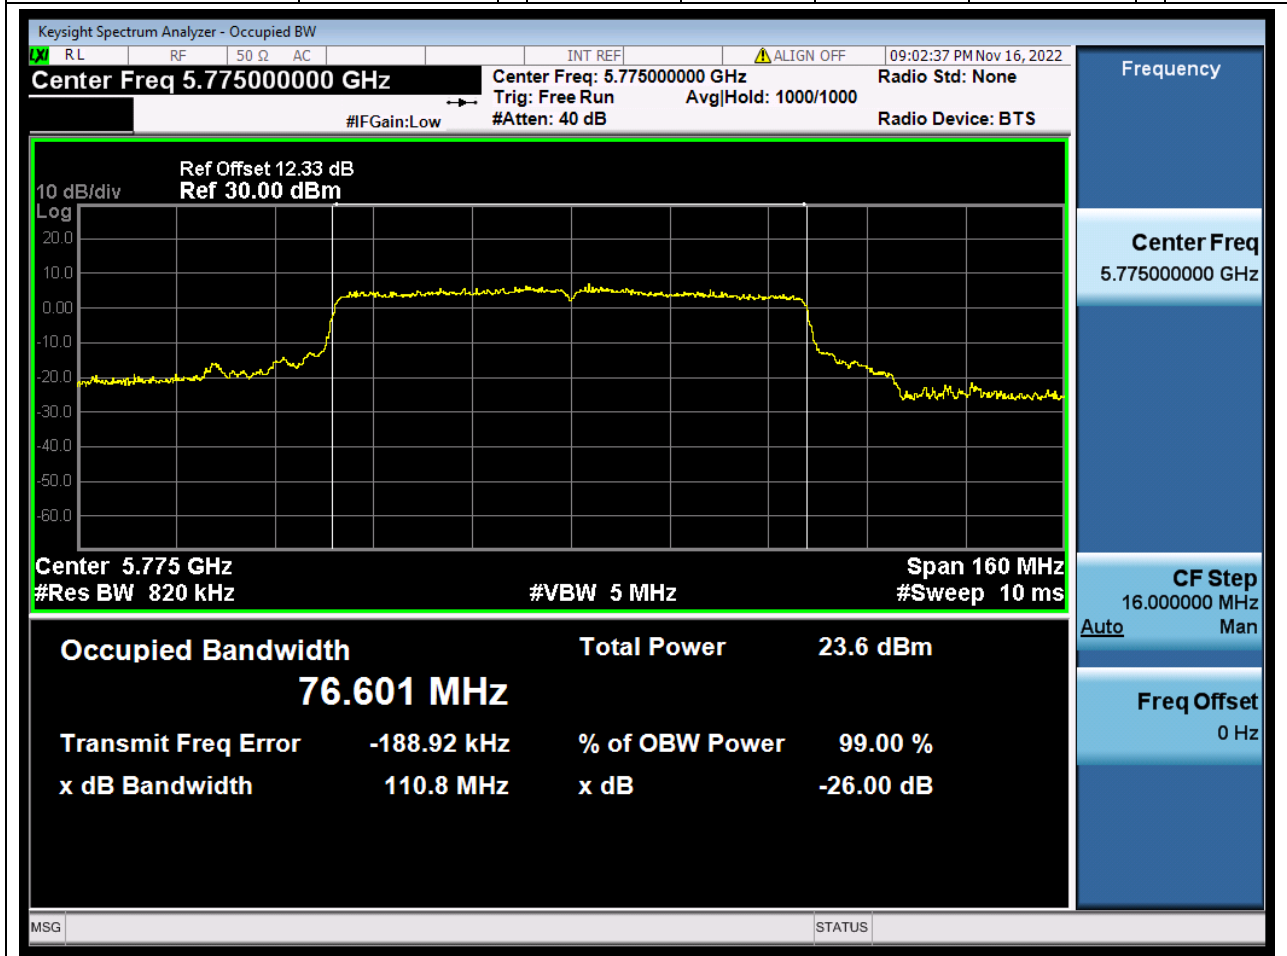

59. 802.11ac_80M_U-NII-3_M

59.1. A.2.2-99% Bandwidth(NTNV)

Center Frequency (MHz)	OBW Power (%)	RBW (MHz)	Detector	Limit (MHz)	OBW (MHz)	Verdict
5775	99	0.82	Peak	0	76.601294	N/A