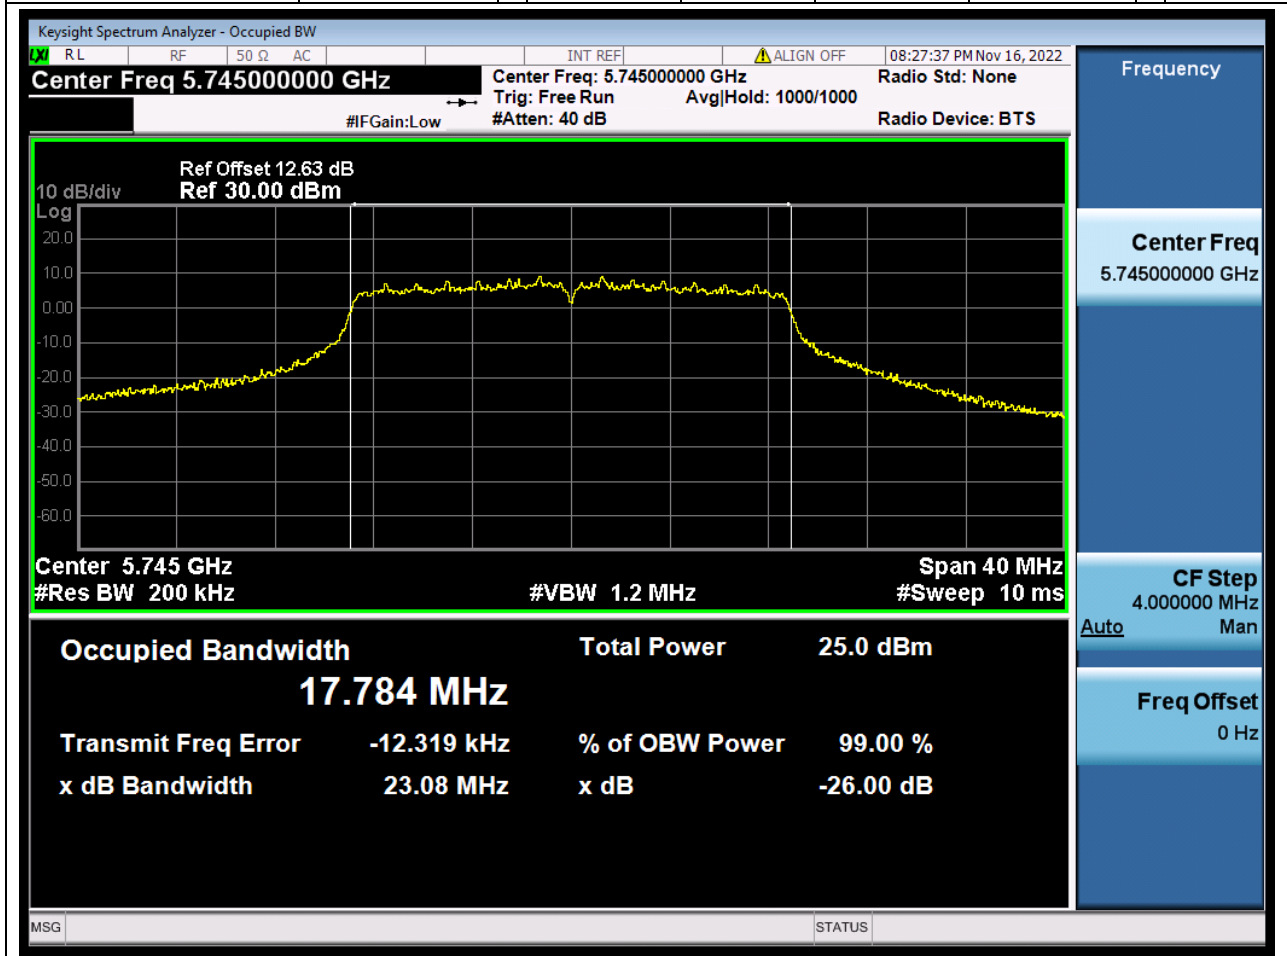

49. 802.11n_20M_U-NII-3_L

49.1. A.2.2-99% Bandwidth(NTNV)

Center Frequency (MHz)	OBW Power (%)	RBW (MHz)	Detector	Limit (MHz)	OBW (MHz)	Verdict
5745	99	0.2	Peak	0	17.784333	N/A