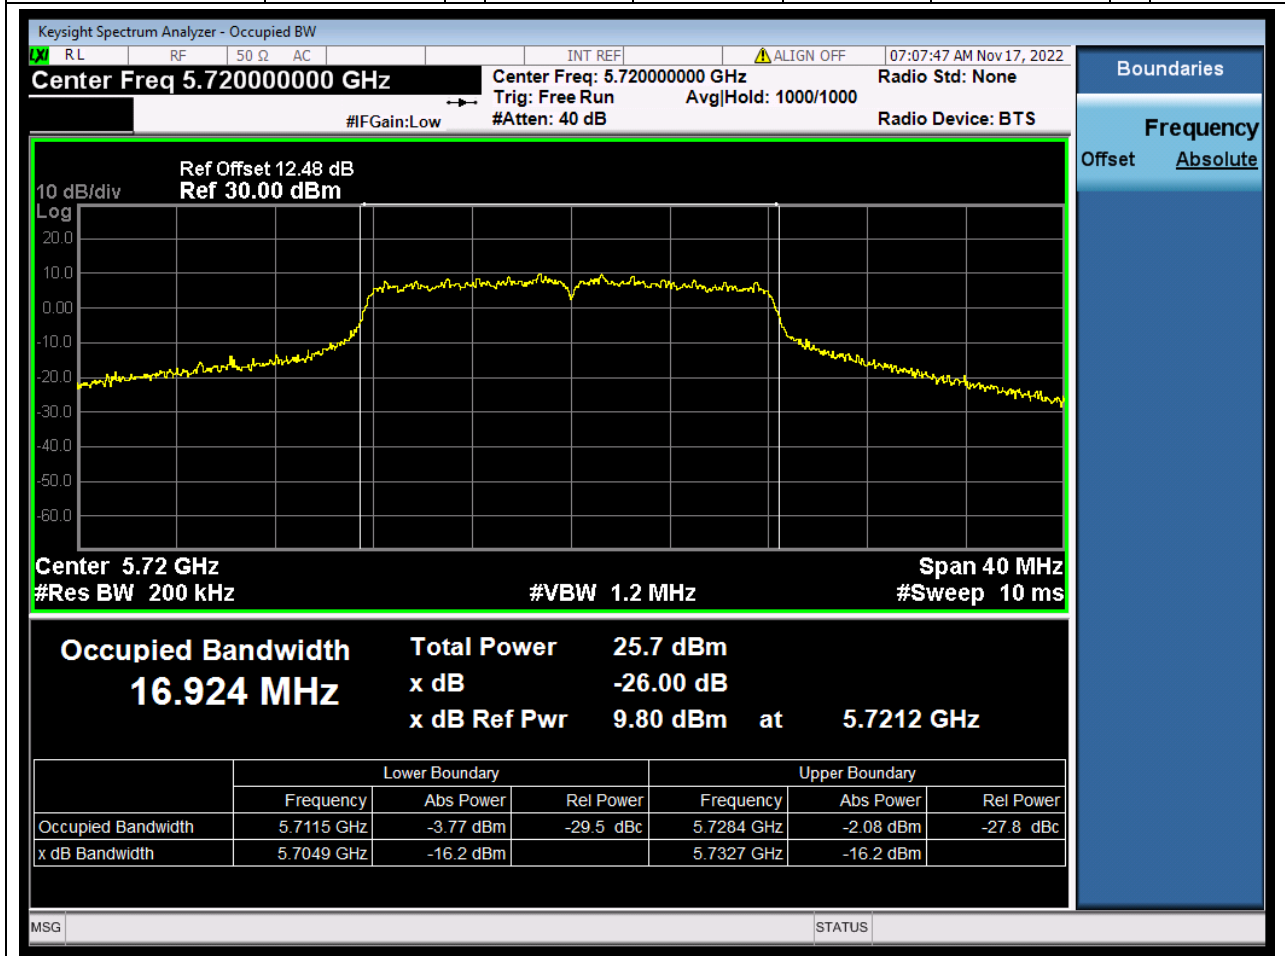

60. 802.11a_20M_U-NII-2C_CH144

60.1. A.2.2-99% Bandwidth(NTNV)

Center Frequency (MHz)	OBW Power (%)	RBW (MHz)	Detector	Limit (MHz)	OBW (MHz)	Verdict
5720	99	0.2	Peak	0	16.924041	N/A