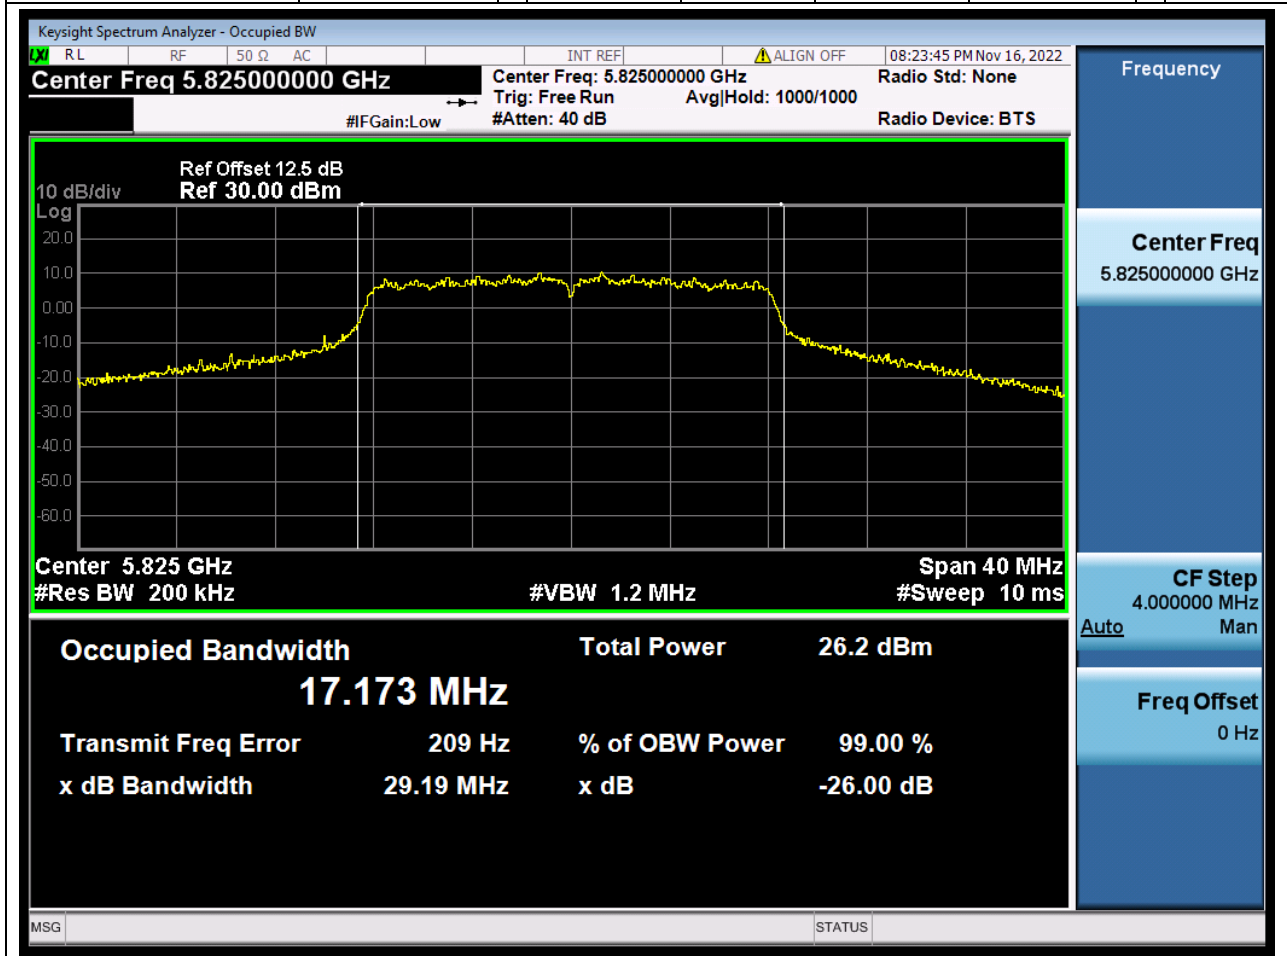

48. 802.11a_20M_U-NII-3_H

48.1. A.2.2-99% Bandwidth(NTNV)

Center Frequency (MHz)	OBW Power (%)	RBW (MHz)	Detector	Limit (MHz)	OBW (MHz)	Verdict
5825	99	0.2	Peak	0	17.173277	N/A