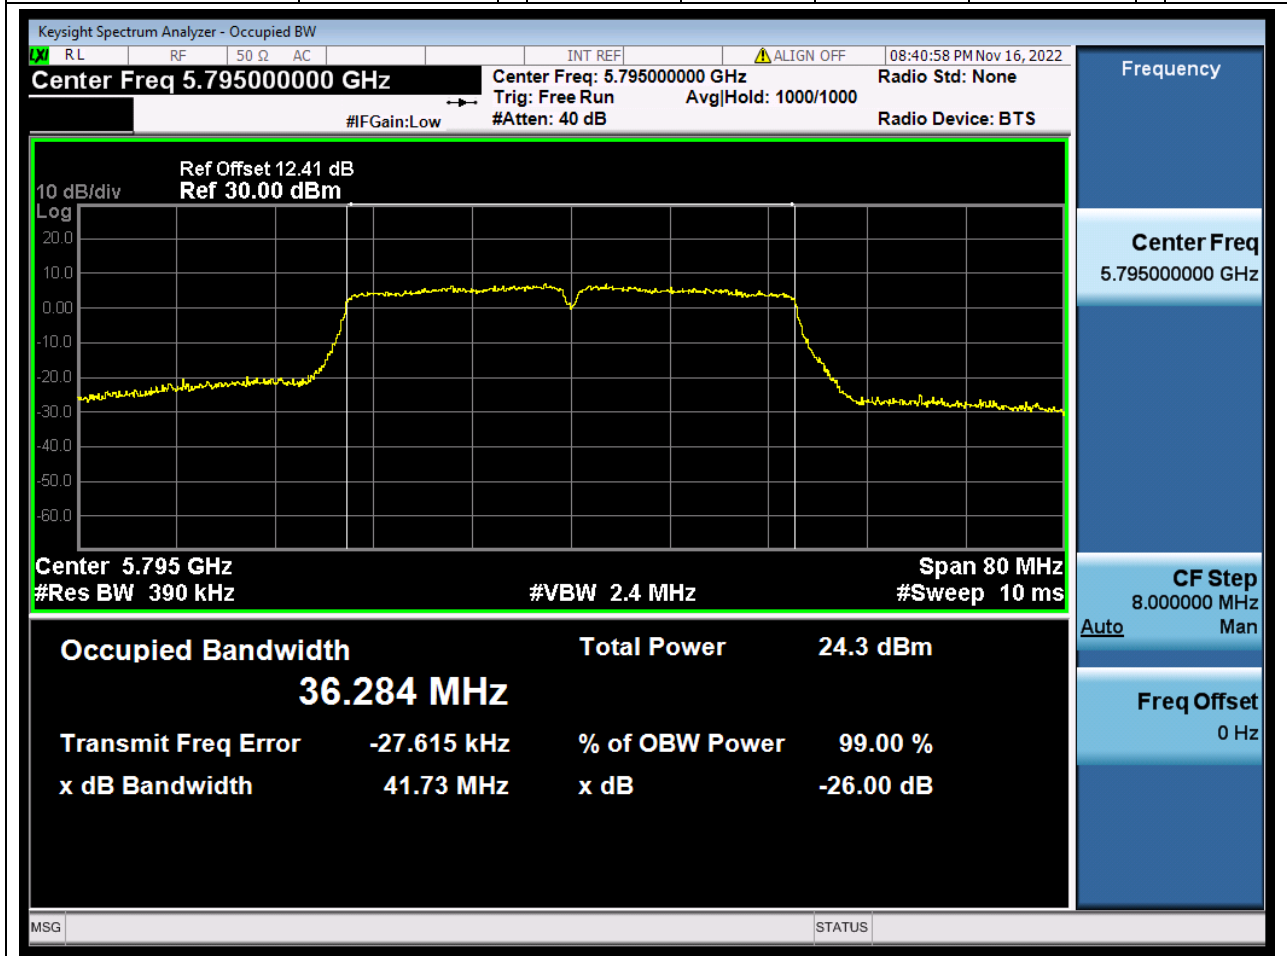

53. 802.11n_40M_U-NII-3_H

53.1. A.2.2-99% Bandwidth(NTNV)

Center Frequency (MHz)	OBW Power (%)	RBW (MHz)	Detector	Limit (MHz)	OBW (MHz)	Verdict
5795	99	0.39	Peak	0	36.283982	N/A