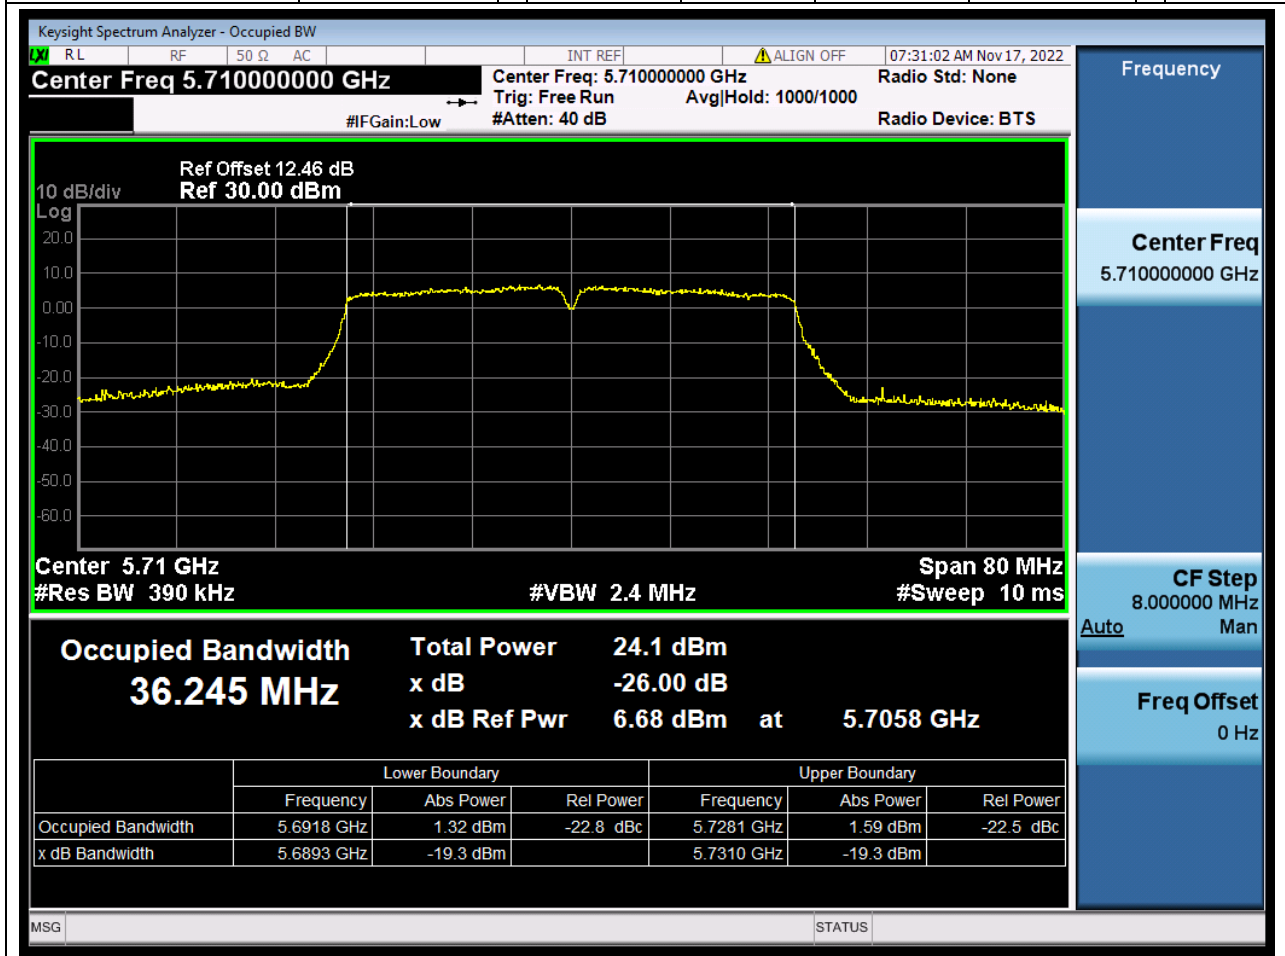

64. 802.11ac_40M_U-NII-2C_CH142

64.1. A.2.2-99% Bandwidth(NTNV)

Center Frequency (MHz)	OBW Power (%)	RBW (MHz)	Detector	Limit (MHz)	OBW (MHz)	Verdict
5710	99	0.39	Peak	0	36.245162	N/A