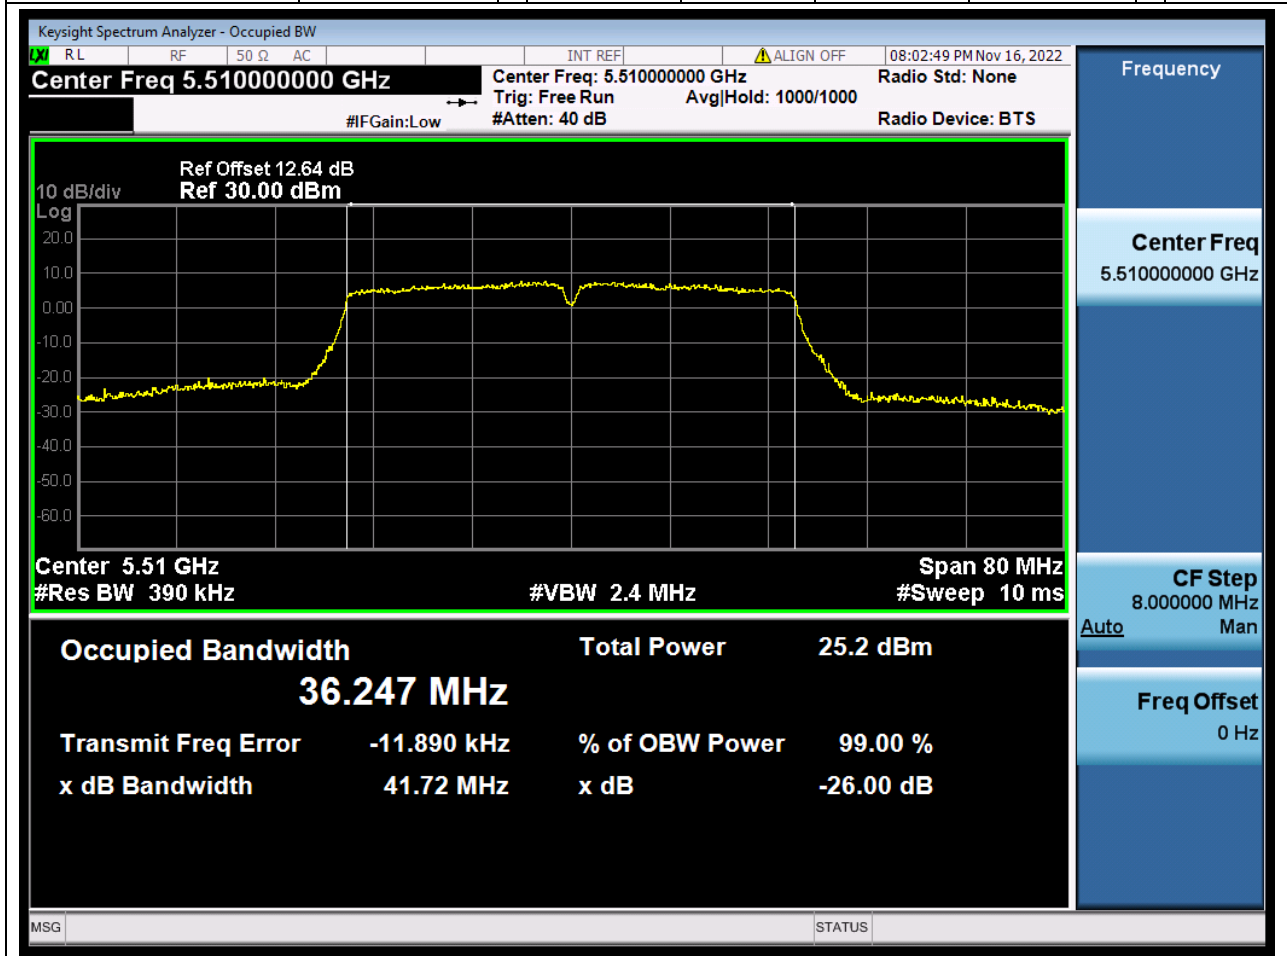

41. 802.11ac_40M_U-NII-2C_L

41.1. A.2.2-99% Bandwidth(NTNV)

Center Frequency (MHz)	OBW Power (%)	RBW (MHz)	Detector	Limit (MHz)	OBW (MHz)	Verdict
5510	99	0.39	Peak	0	36.247219	N/A

42. 802.11ac_40M_U-NII-2C_M

42.1. A.2.2-99% Bandwidth(NTNV)

Center Frequency (MHz)	OBW Power (%)	RBW (MHz)	Detector	Limit (MHz)	OBW (MHz)	Verdict
5590	99	0.39	Peak	0	36.250569	N/A

43. 802.11ac_40M_U-NII-2C_H

43.1. A.2.2-99% Bandwidth(NTNV)