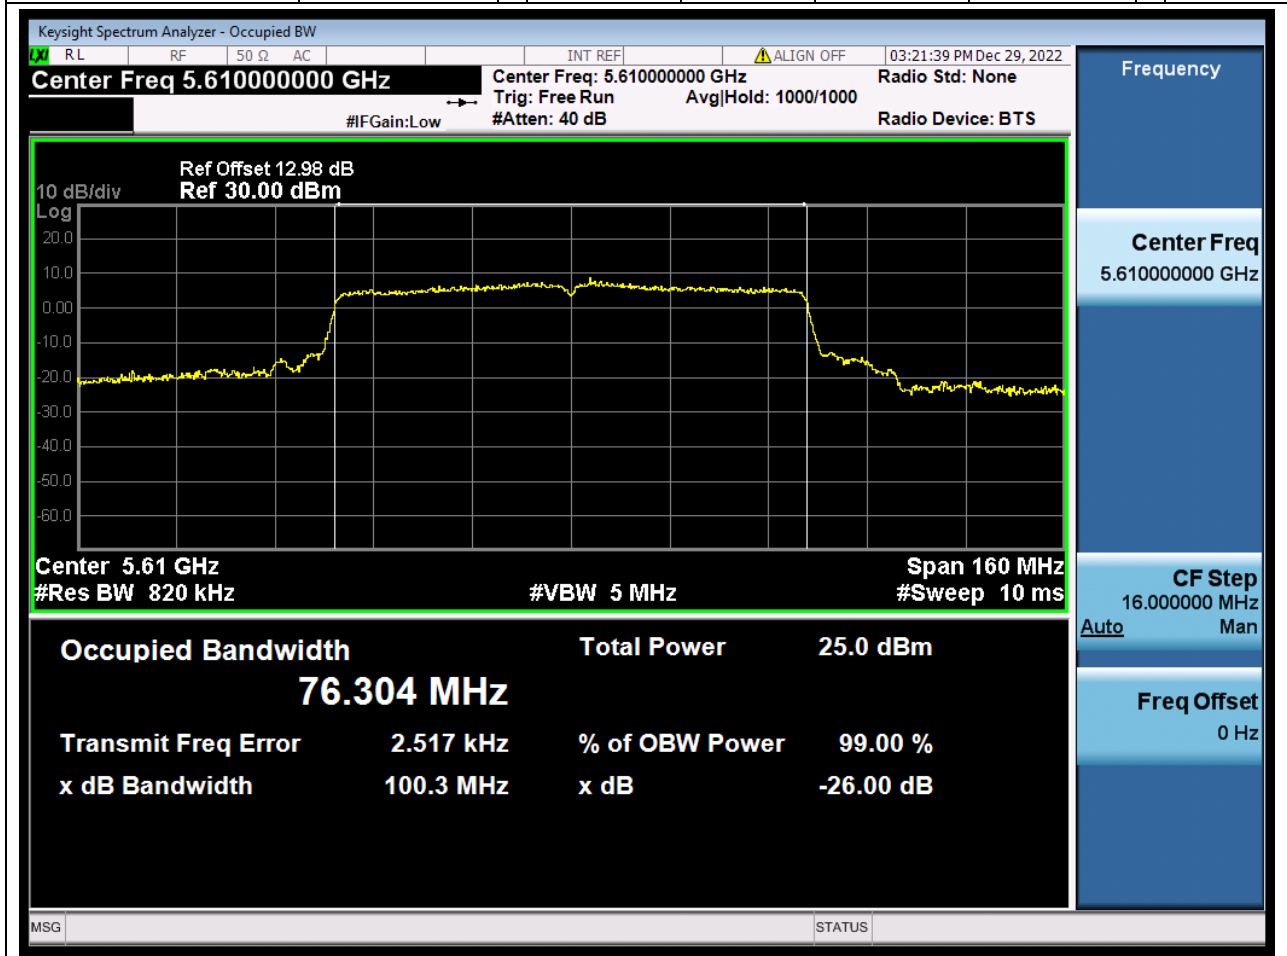

45. 802.11ac_80M_U-NII-2C_M

45.1. A.2.2-99% Bandwidth(NTNV)

Center Frequency (MHz)	OBW Power (%)	RBW (MHz)	Detector	Limit (MHz)	OBW (MHz)	Verdict
5610	99	0.82	Peak	0	76.303653	N/A