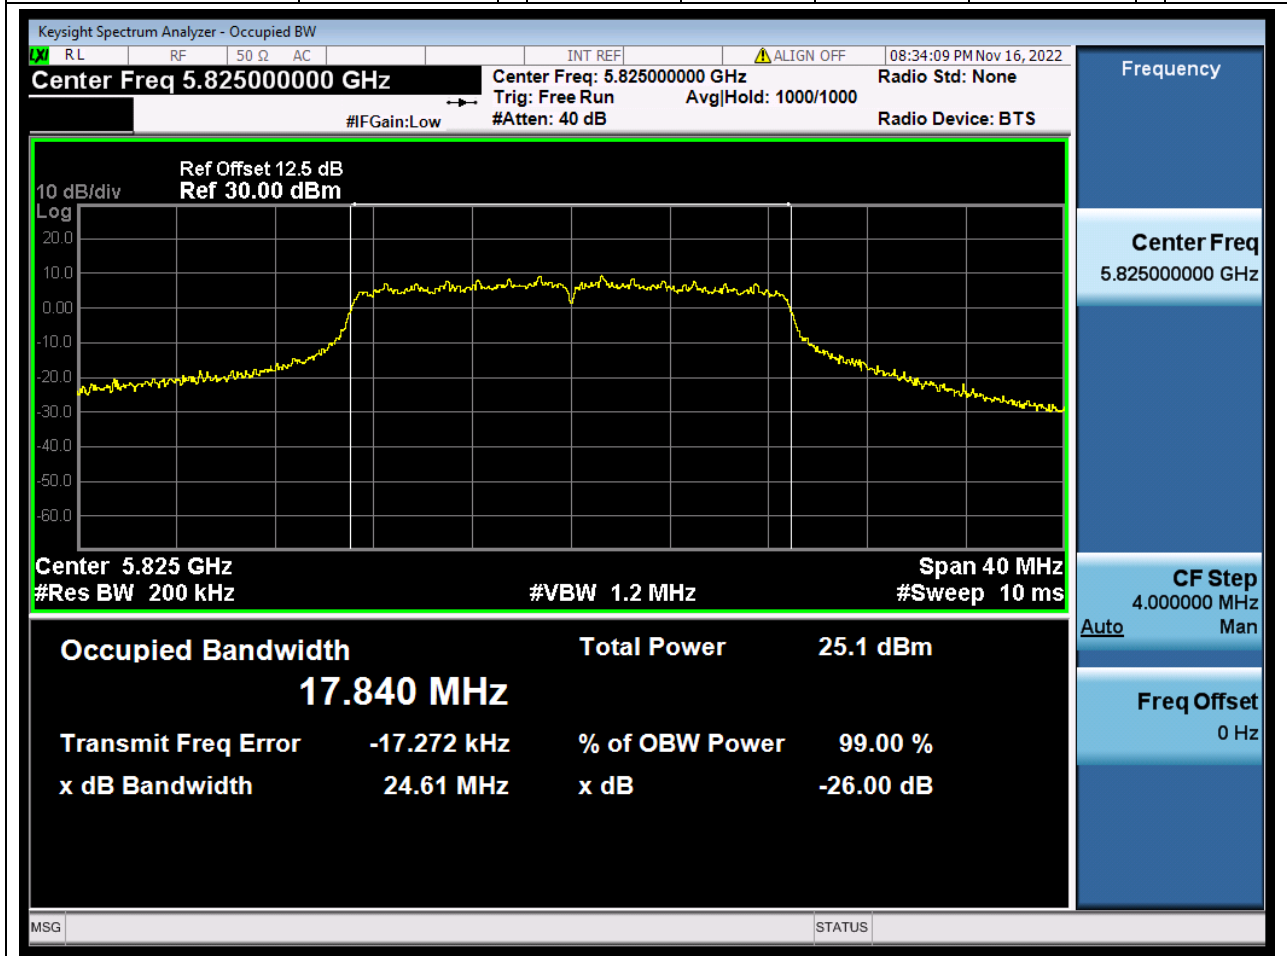

51. 802.11n_20M_U-NII-3_H

51.1. A.2.2-99% Bandwidth(NTNV)

Center Frequency (MHz)	OBW Power (%)	RBW (MHz)	Detector	Limit (MHz)	OBW (MHz)	Verdict
5825	99	0.2	Peak	0	17.840272	N/A