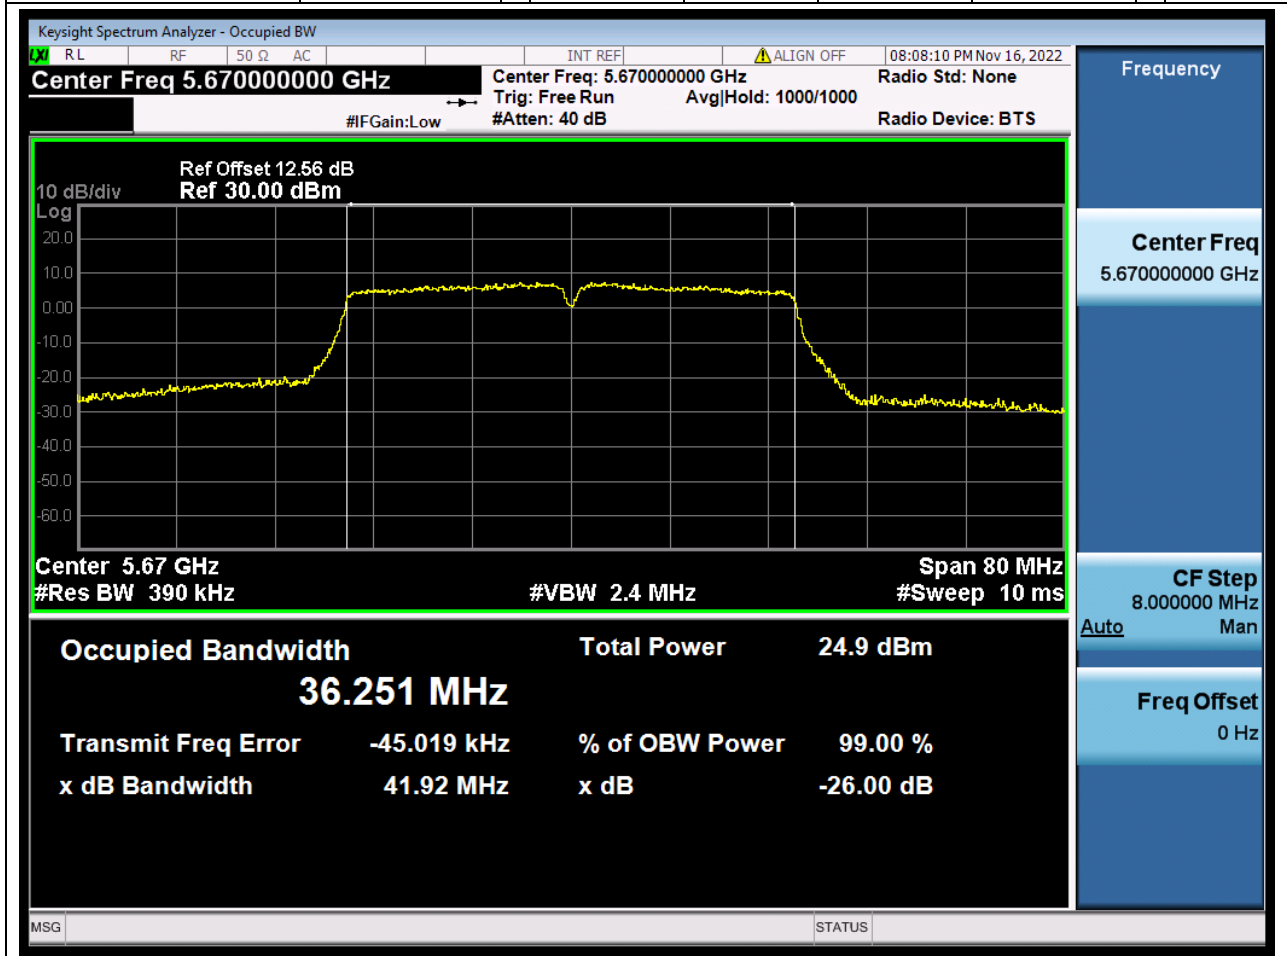

43. 802.11ac_40M_U-NII-2C_H

43.1. A.2.2-99% Bandwidth(NTNV)

Center Frequency (MHz)	OBW Power (%)	RBW (MHz)	Detector	Limit (MHz)	OBW (MHz)	Verdict
5670	99	0.39	Peak	0	36.25073	N/A