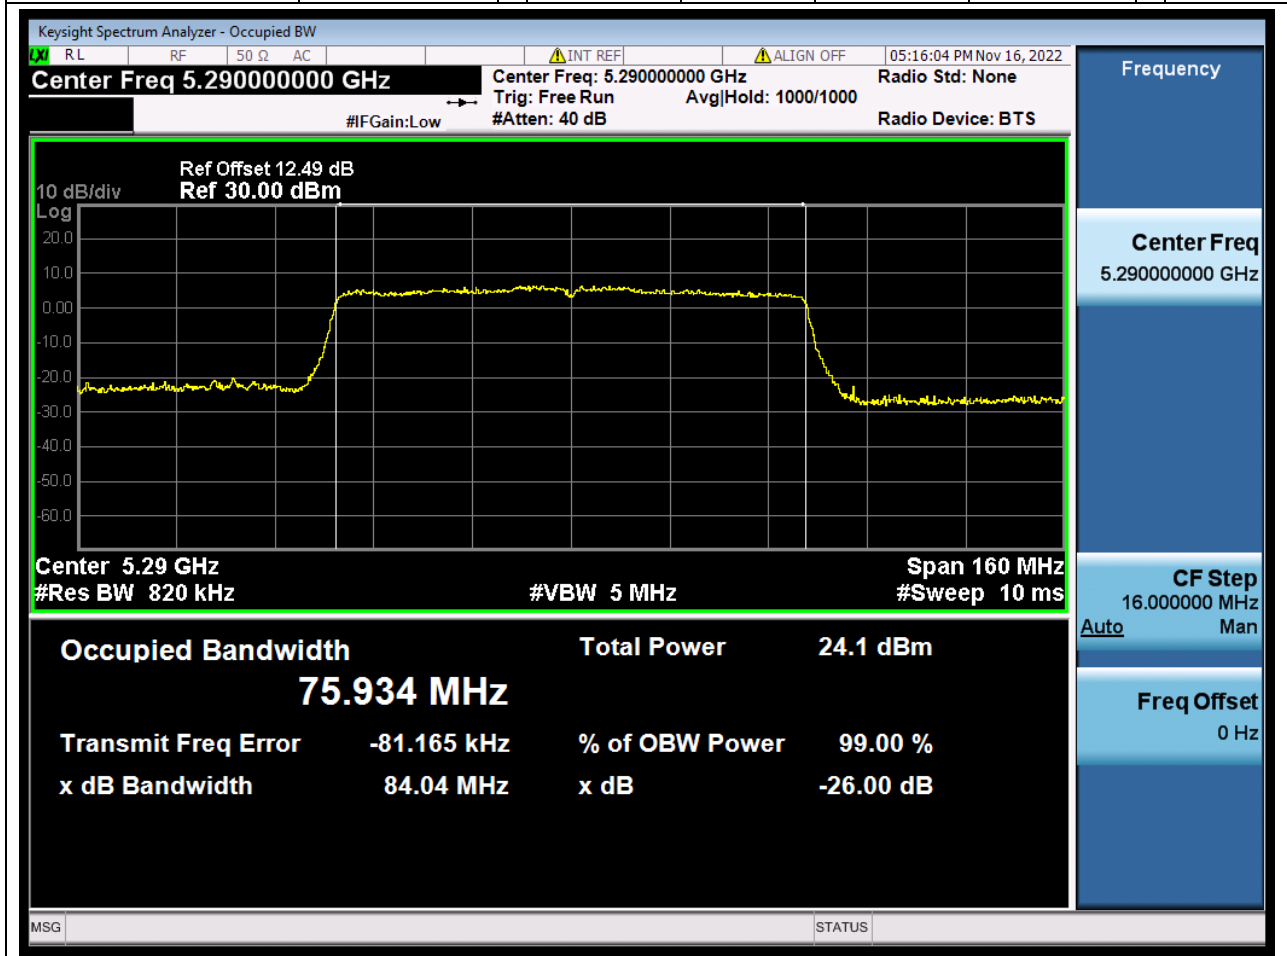

28. 802.11ac_80M_U-NII-2A_M

28.1. A.2.2-99% Bandwidth(NTNV)

Center Frequency (MHz)	OBW Power (%)	RBW (MHz)	Detector	Limit (MHz)	OBW (MHz)	Verdict
5290	99	0.82	Peak	0	75.934121	N/A