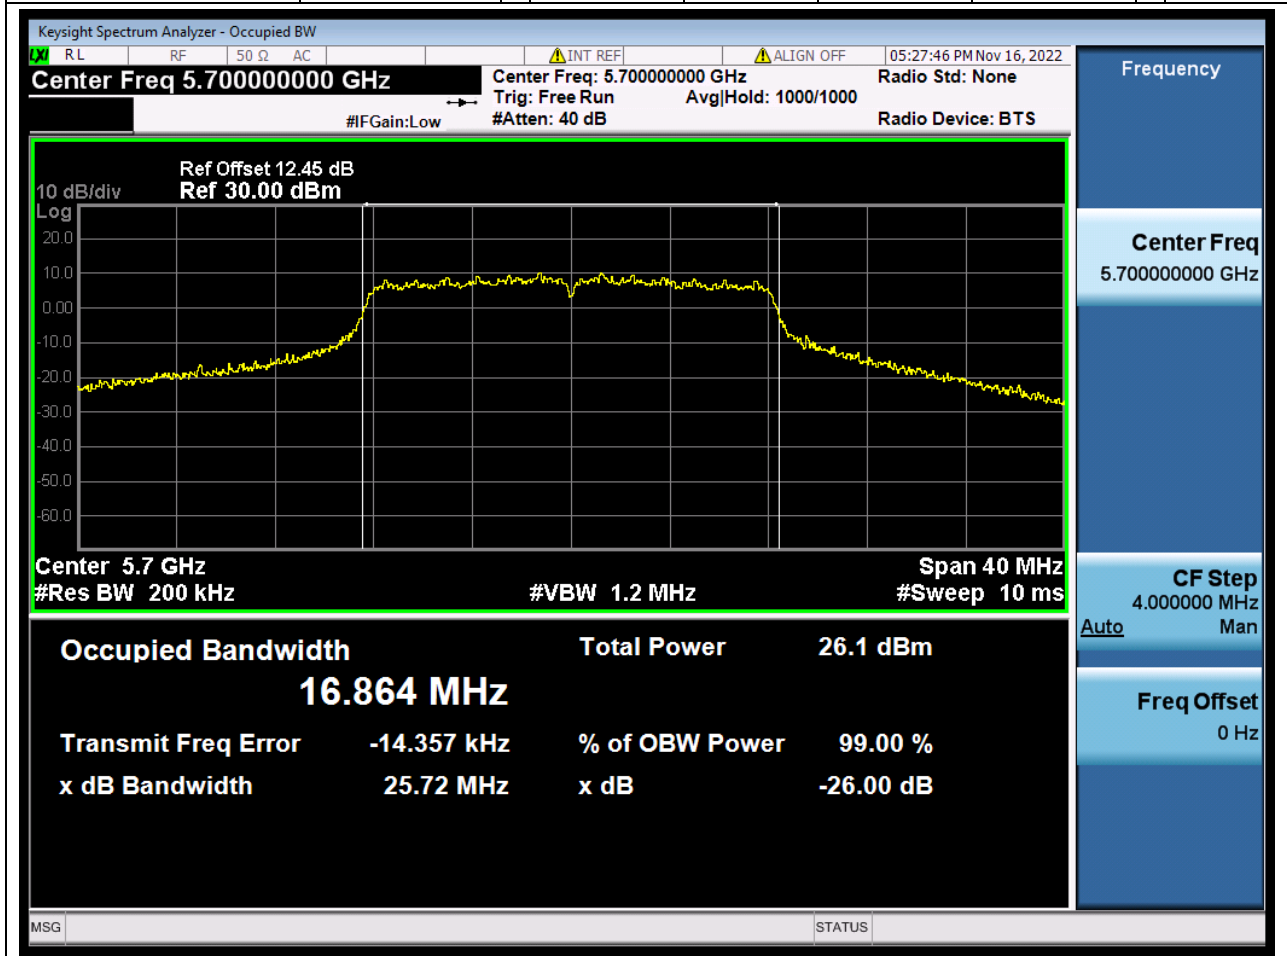

31. 802.11a_20M_U-NII-2C_H

31.1. A.2.2-99% Bandwidth(NTNV)

Center Frequency (MHz)	OBW Power (%)	RBW (MHz)	Detector	Limit (MHz)	OBW (MHz)	Verdict
5700	99	0.2	Peak	0	16.86394	N/A