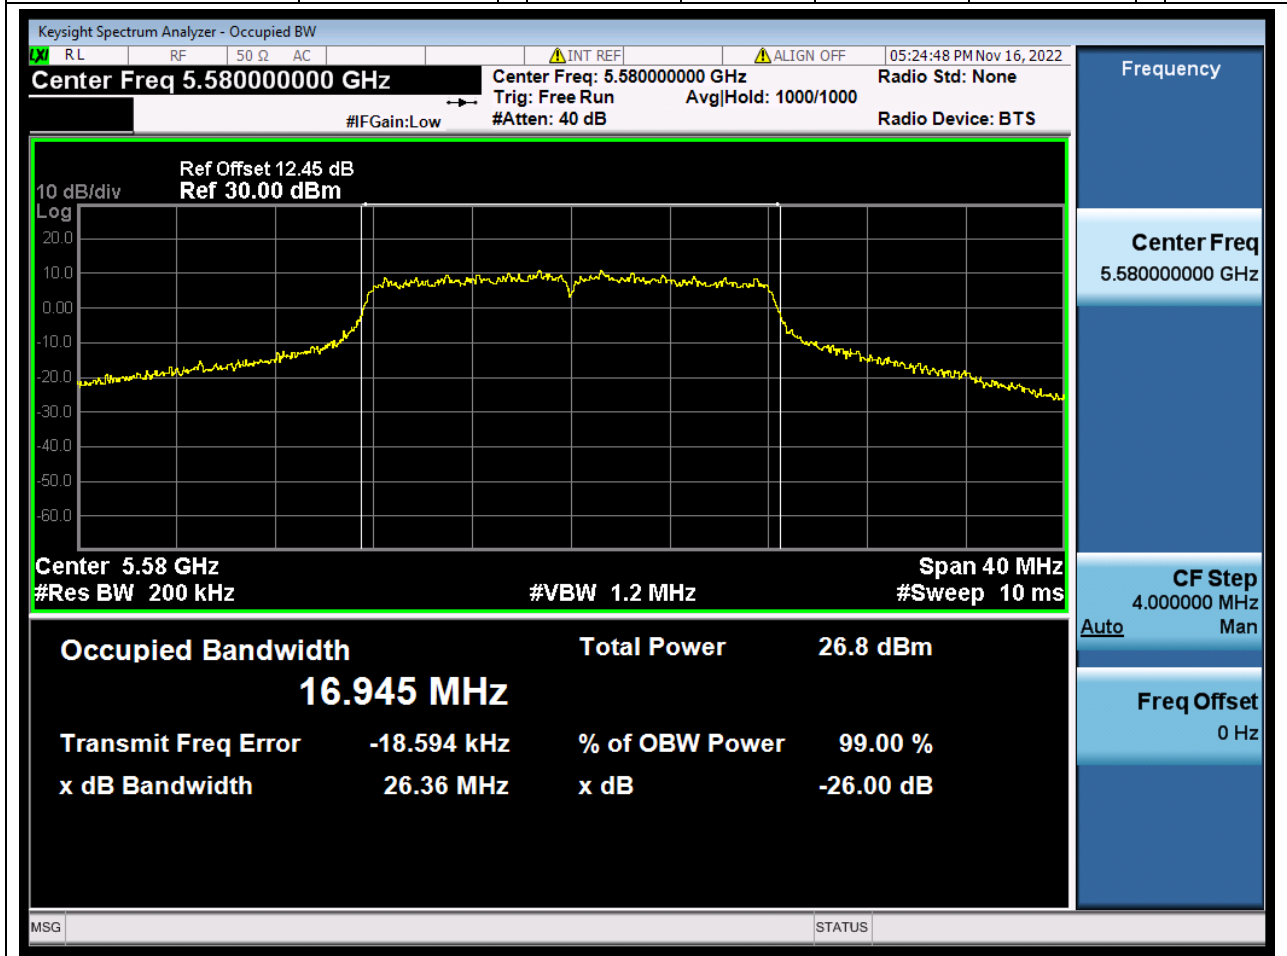

30. 802.11a_20M_U-NII-2C_M

30.1. A.2.2-99% Bandwidth(NTNV)

Center Frequency (MHz)	OBW Power (%)	RBW (MHz)	Detector	Limit (MHz)	OBW (MHz)	Verdict
5580	99	0.2	Peak	0	16.945007	N/A