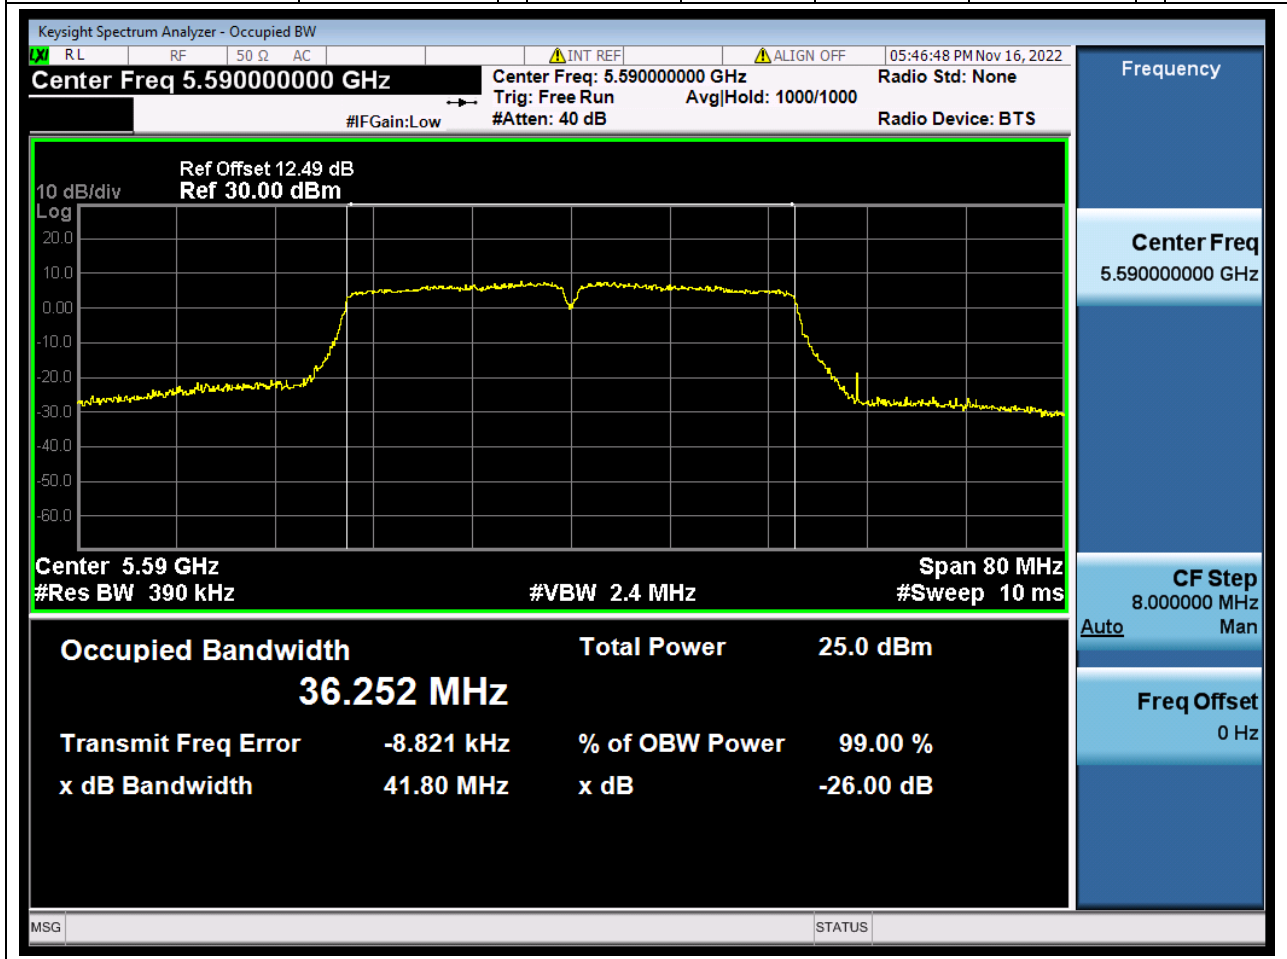

36. 802.11n_40M_U-NII-2C_M

36.1. A.2.2-99% Bandwidth(NTNV)

Center Frequency (MHz)	OBW Power (%)	RBW (MHz)	Detector	Limit (MHz)	OBW (MHz)	Verdict
5590	99	0.39	Peak	0	36.252042	N/A