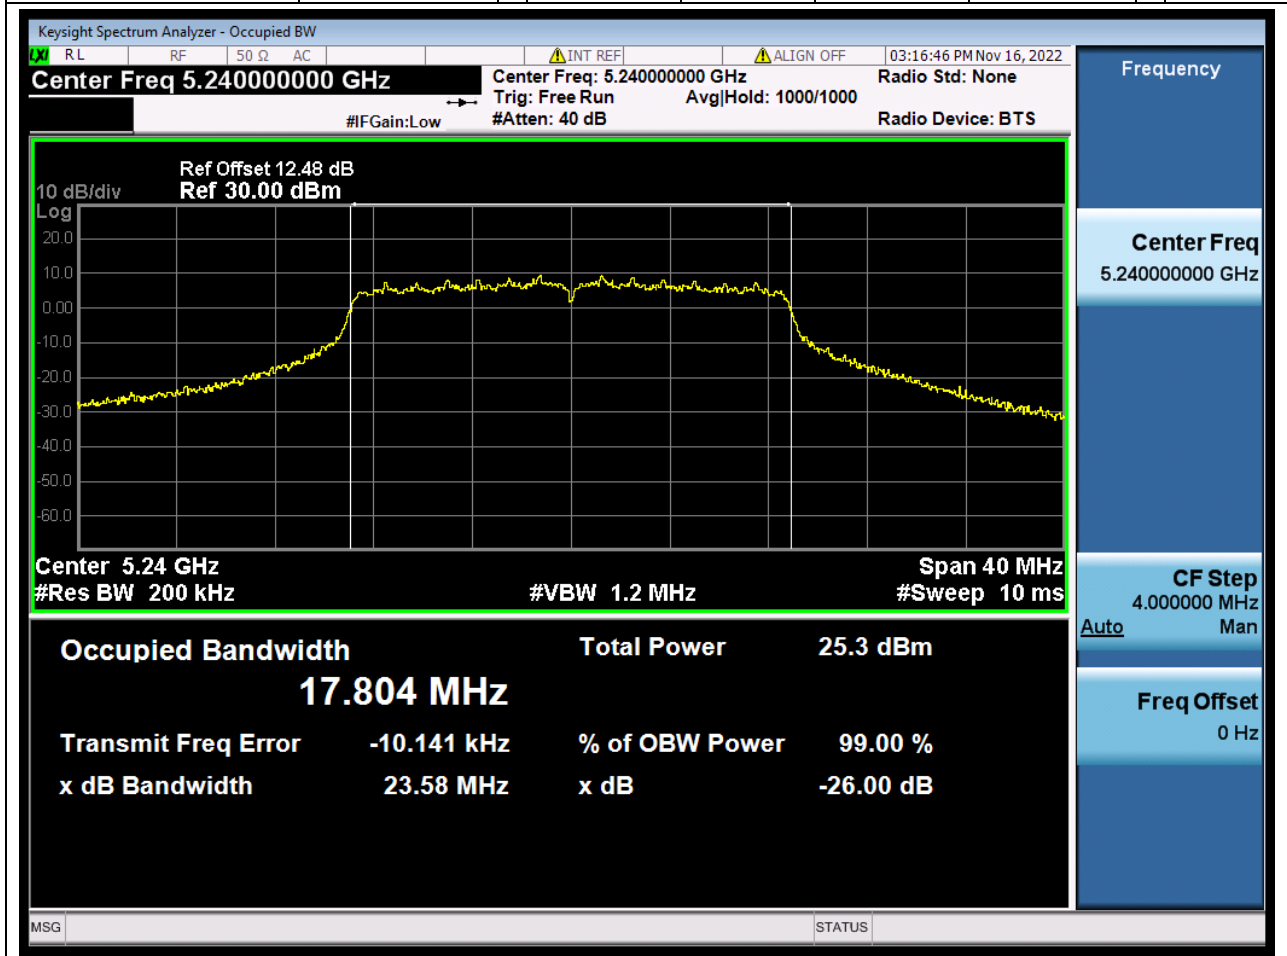

11. 802.11ac_20M_U-NII-1_H

11.1. A.2.2-99% Bandwidth(NTNV)

Center Frequency (MHz)	OBW Power (%)	RBW (MHz)	Detector	Limit (MHz)	OBW (MHz)	Verdict
5240	99	0.2	Peak	0	17.803601	N/A