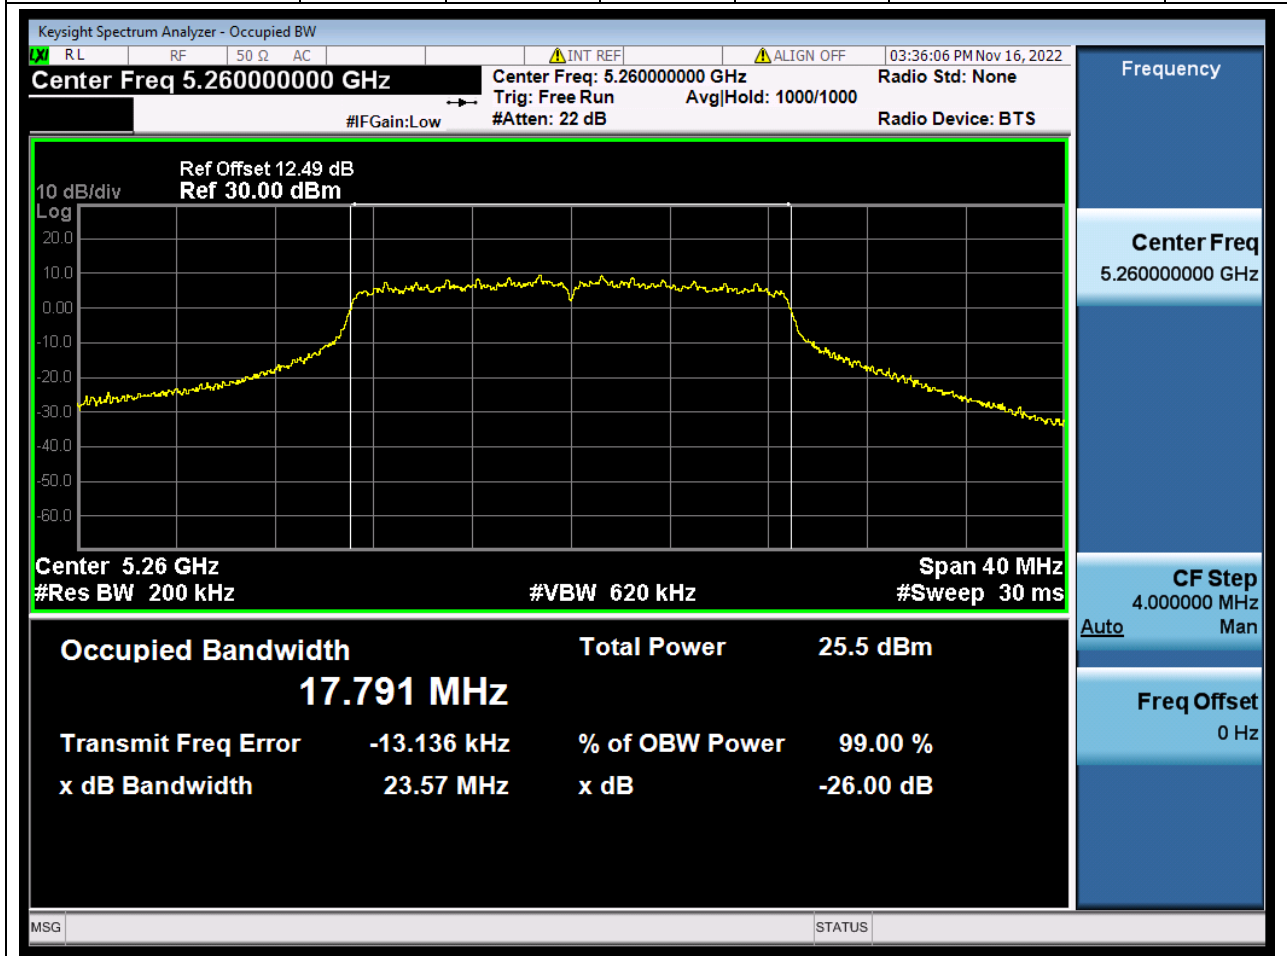

18. 802.11n_20M_U-NII-2A_L

18.1. A.2-26dB Bandwidth(NTNV)

Center Frequency (MHz)	XdB Down	RBW (MHz)	Detector	Limit (MHz)	XdB BandWidth (MHz)	Verdict
5260	26	0.2	Peak	0	23.573678	N/A