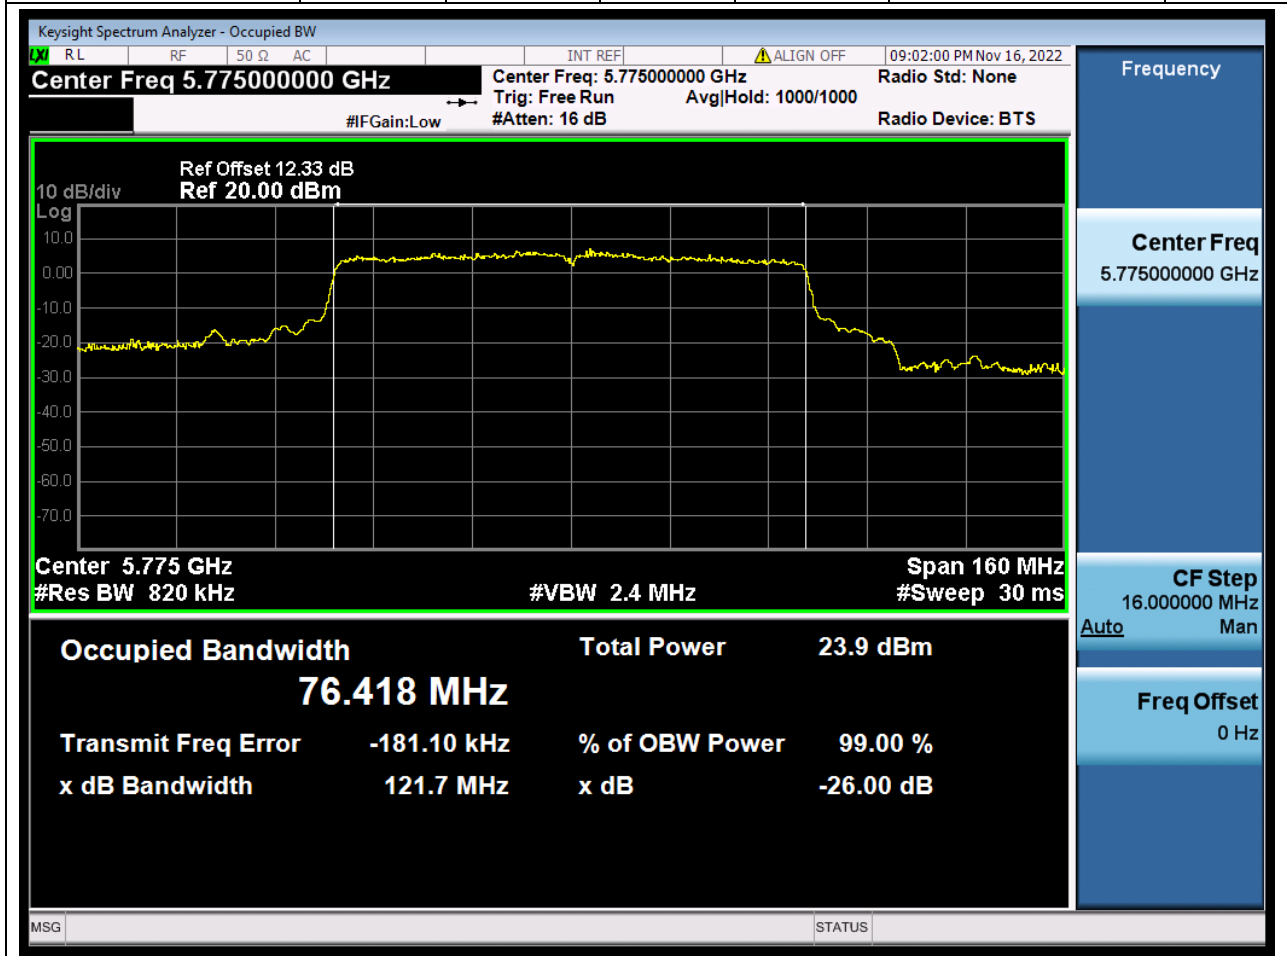

59. 802.11ac_80M_U-NII-3_M

59.1. A.2-26dB Bandwidth(NTNV)

Center Frequency (MHz)	XdB Down	RBW (MHz)	Detector	Limit (MHz)	XdB BandWidth (MHz)	Verdict
5775	26	0.82	Peak	0	121.675547	N/A