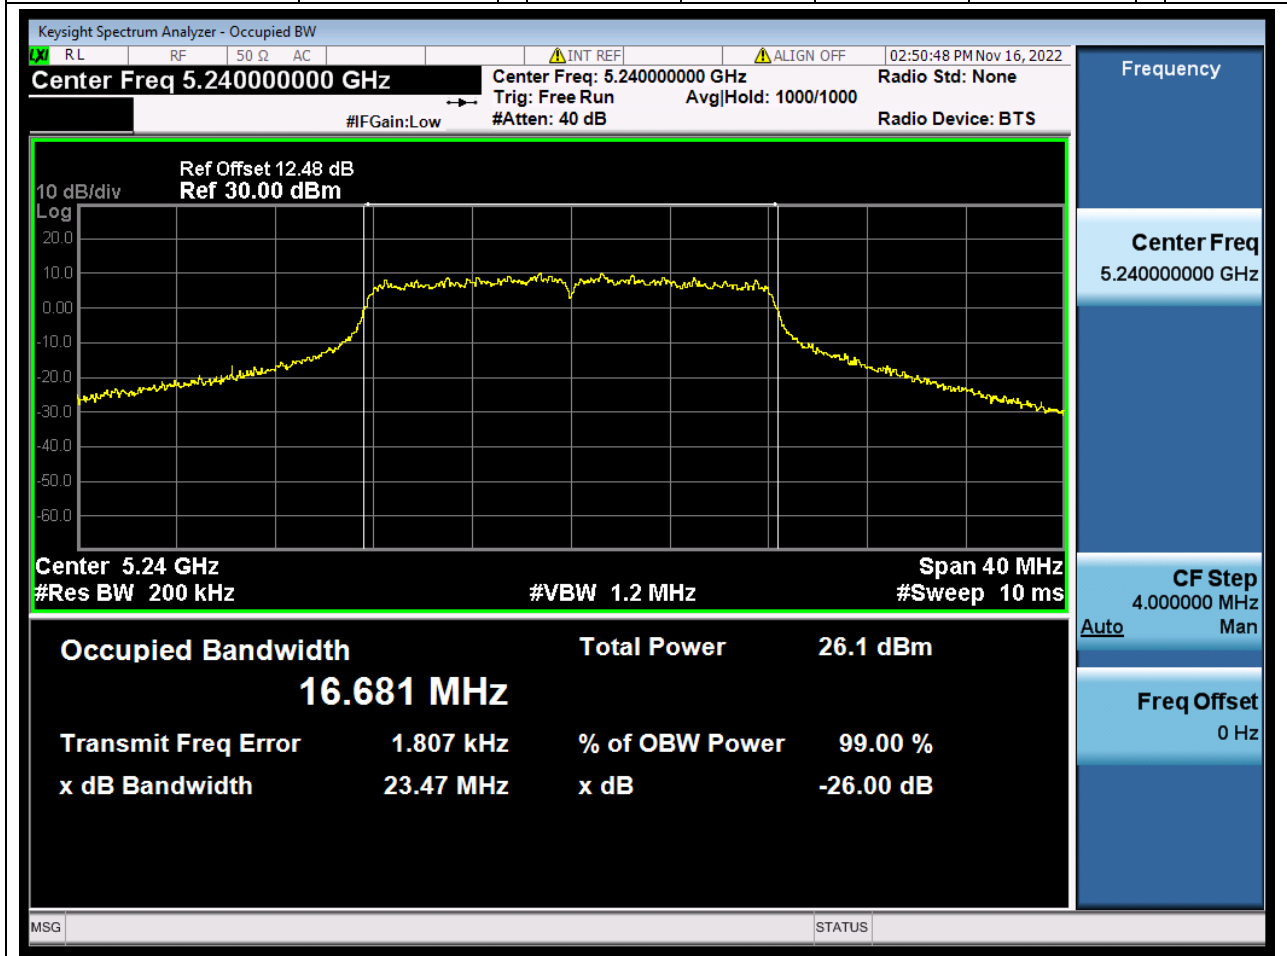

3. 802.11a_20M_U-NII-1_H

3.1. A.2.2-99% Bandwidth(NTNV)

Center Frequency (MHz)	OBW Power (%)	RBW (MHz)	Detector	Limit (MHz)	OBW (MHz)	Verdict
5240	99	0.2	Peak	0	16.680851	N/A