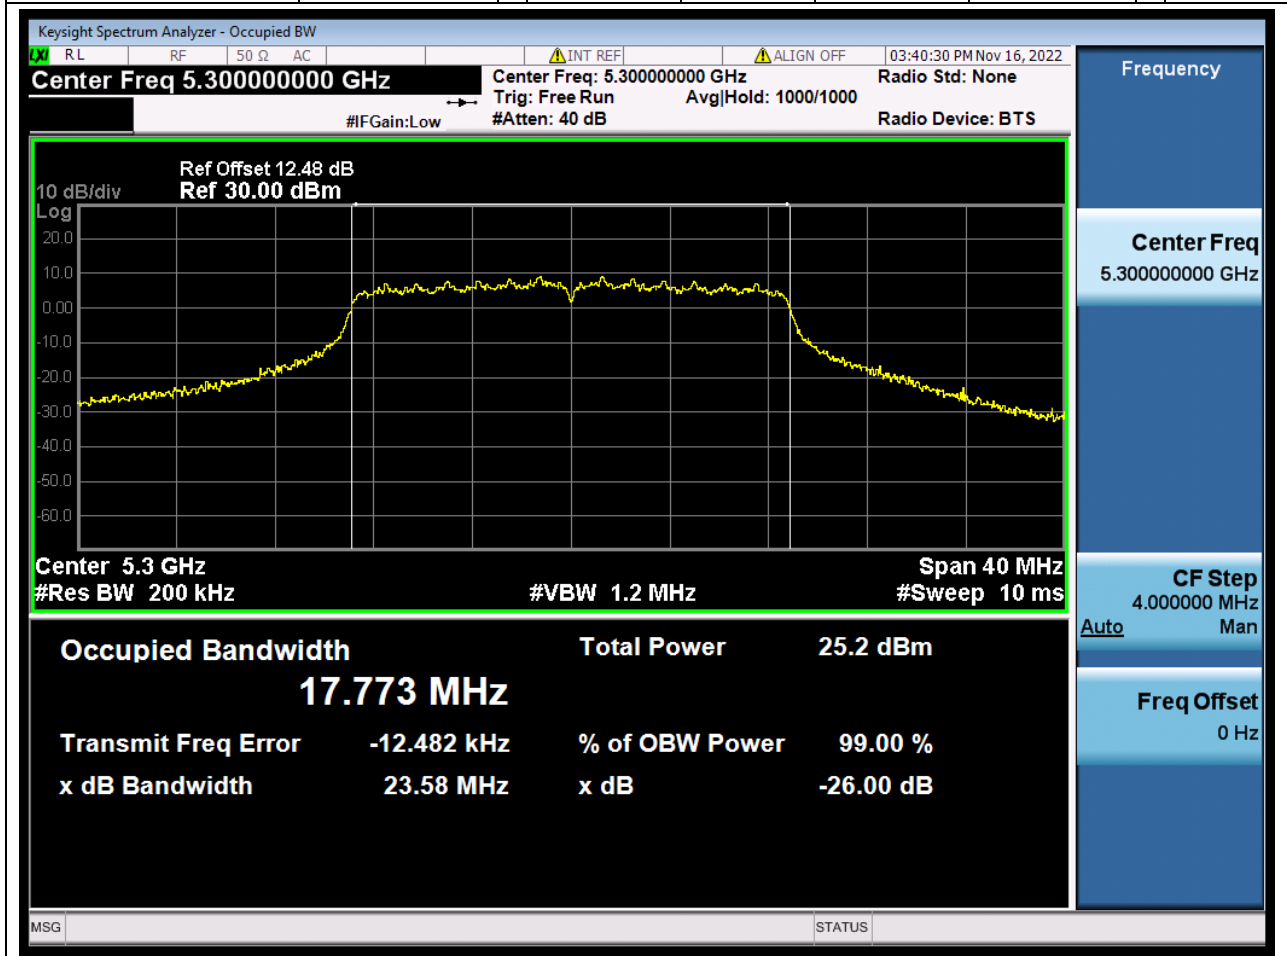

19. 802.11n_20M_U-NII-2A_M

19.1. A.2.2-99% Bandwidth(NTNV)

Center Frequency (MHz)	OBW Power (%)	RBW (MHz)	Detector	Limit (MHz)	OBW (MHz)	Verdict
5300	99	0.2	Peak	0	17.772552	N/A