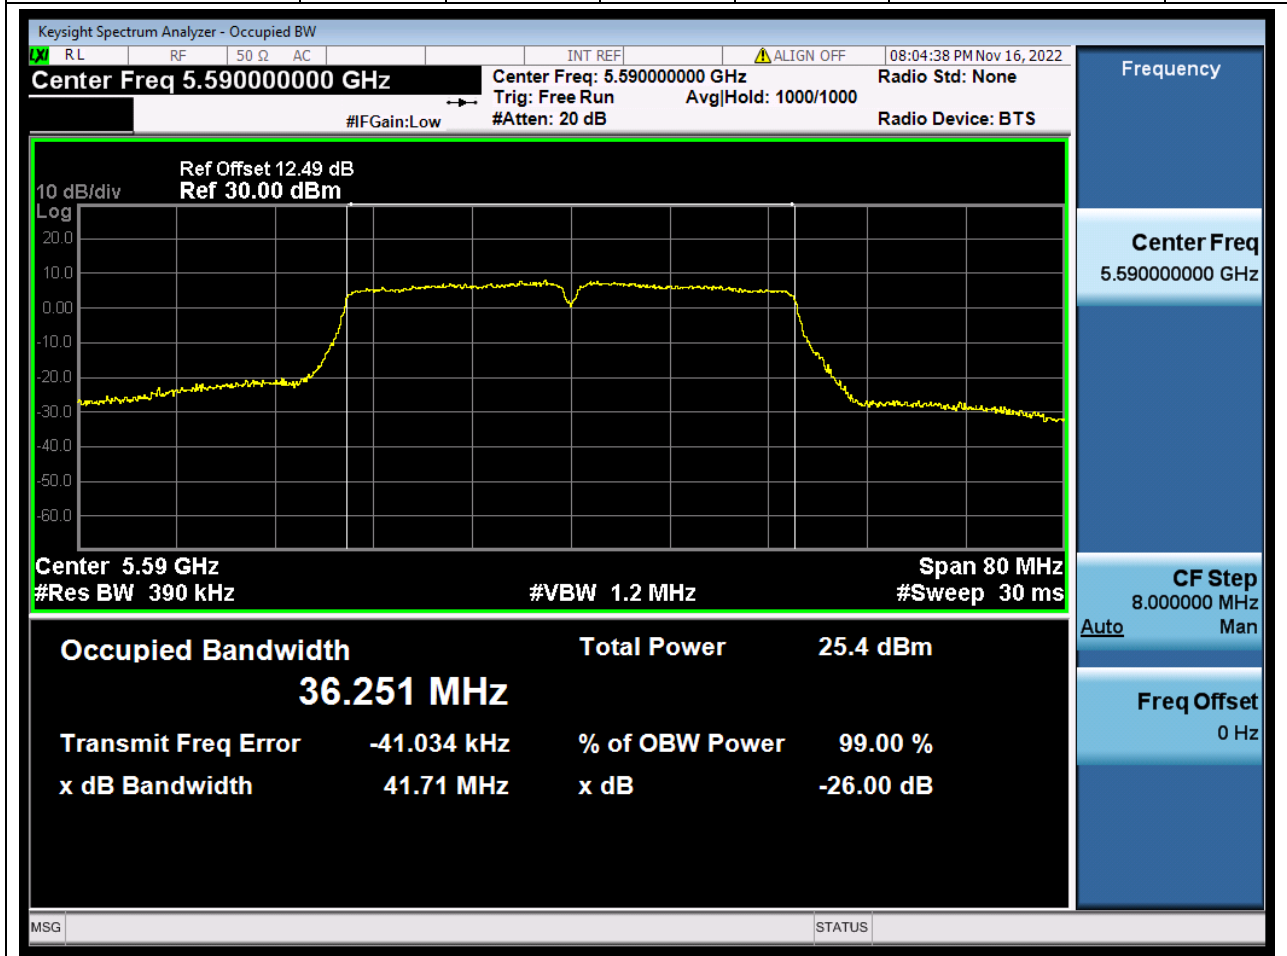

42. 802.11ac_40M_U-NII-2C_M

42.1. A.2-26dB Bandwidth(NTNV)

Center Frequency (MHz)	XdB Down	RBW (MHz)	Detector	Limit (MHz)	XdB BandWidth (MHz)	Verdict
5590	26	0.39	Peak	0	41.711847	N/A