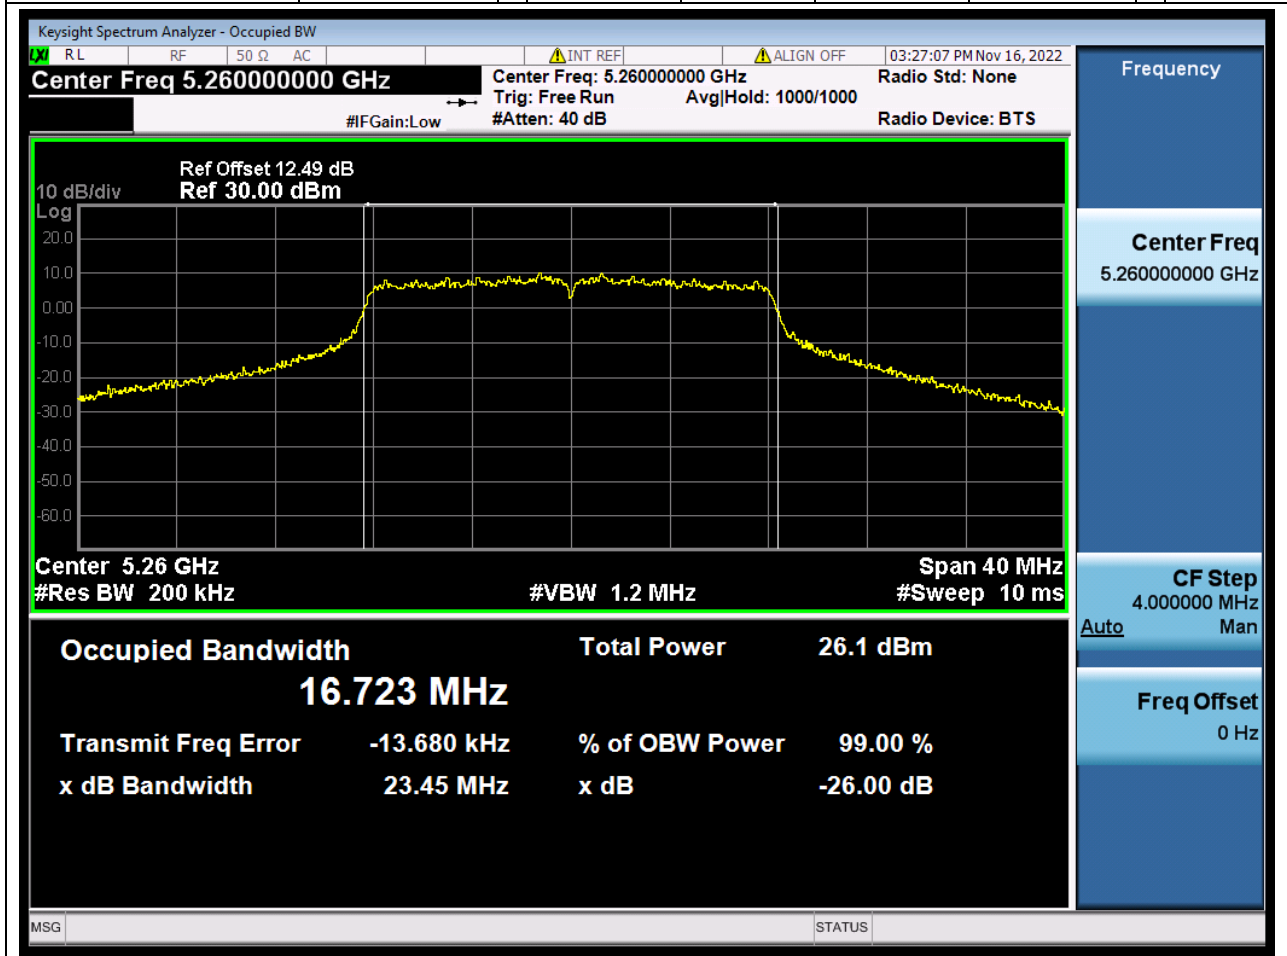

15. 802.11a_20M_U-NII-2A_L

15.1. A.2.2-99% Bandwidth(NTNV)

Center Frequency (MHz)	OBW Power (%)	RBW (MHz)	Detector	Limit (MHz)	OBW (MHz)	Verdict
5260	99	0.2	Peak	0	16.723239	N/A