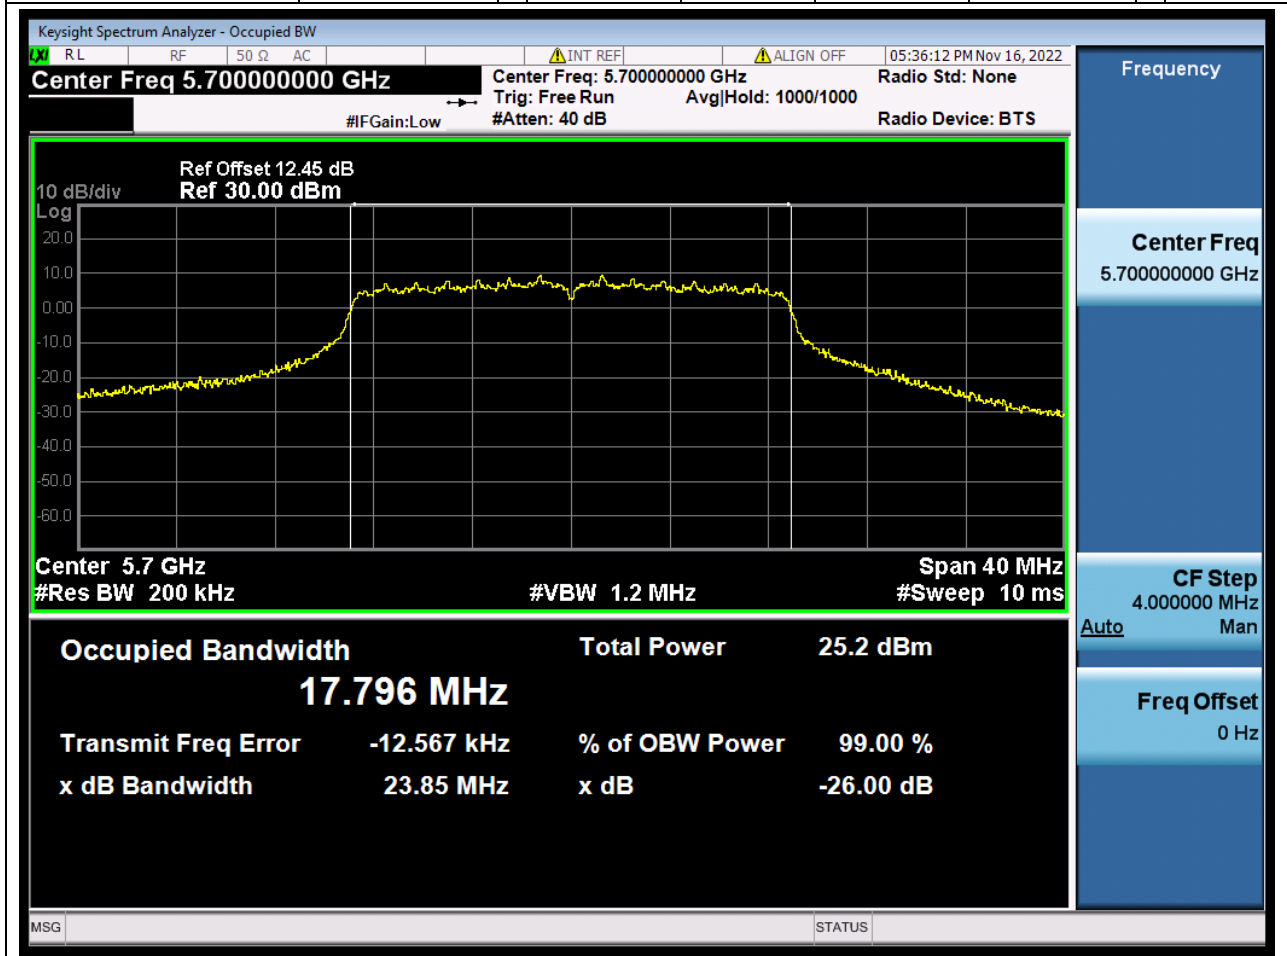

34. 802.11n_20M_U-NII-2C_H

34.1. A.2.2-99% Bandwidth(NTNV)

Center Frequency (MHz)	OBW Power (%)	RBW (MHz)	Detector	Limit (MHz)	OBW (MHz)	Verdict
5700	99	0.2	Peak	0	17.796383	N/A