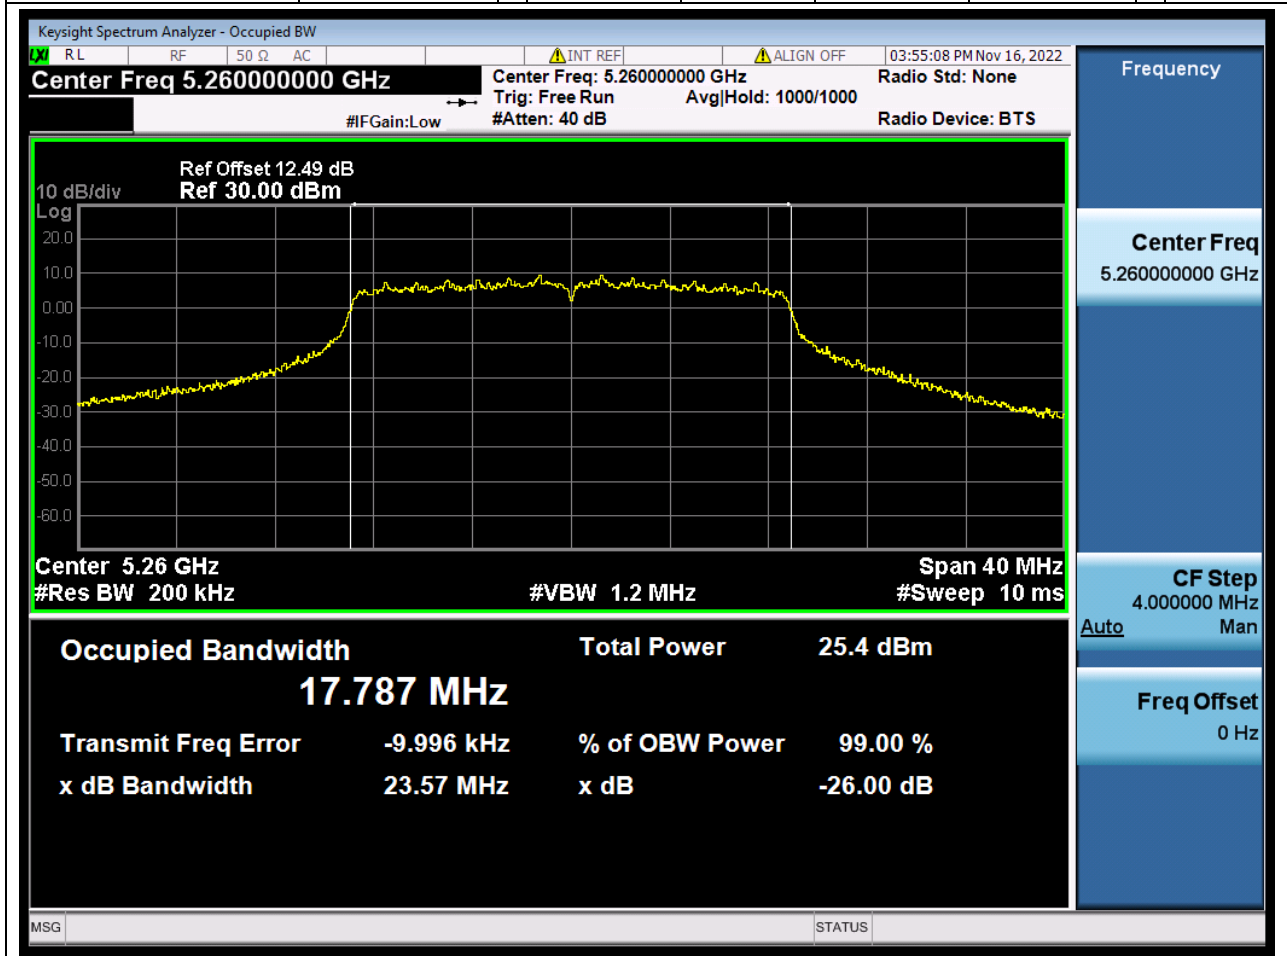

23. 802.11ac_20M_U-NII-2A_L

23.1. A.2.2-99% Bandwidth(NTNV)

Center Frequency (MHz)	OBW Power (%)	RBW (MHz)	Detector	Limit (MHz)	OBW (MHz)	Verdict
5260	99	0.2	Peak	0	17.787245	N/A