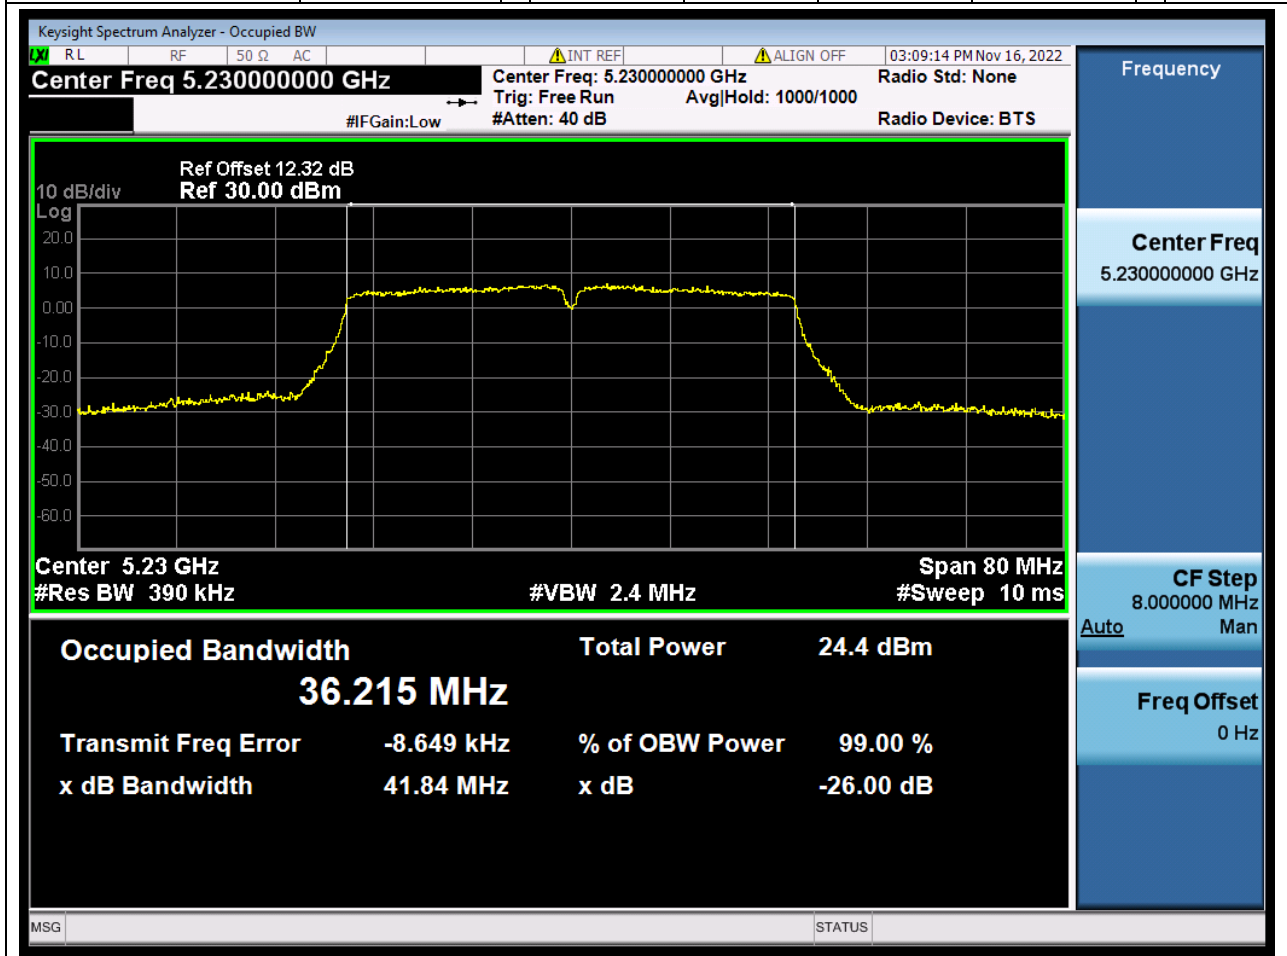

8. 802.11n_40M_U-NII-1_H

8.1. A.2.2-99% Bandwidth(NTNV)

Center Frequency (MHz)	OBW Power (%)	RBW (MHz)	Detector	Limit (MHz)	OBW (MHz)	Verdict
5230	99	0.39	Peak	0	36.21518	N/A