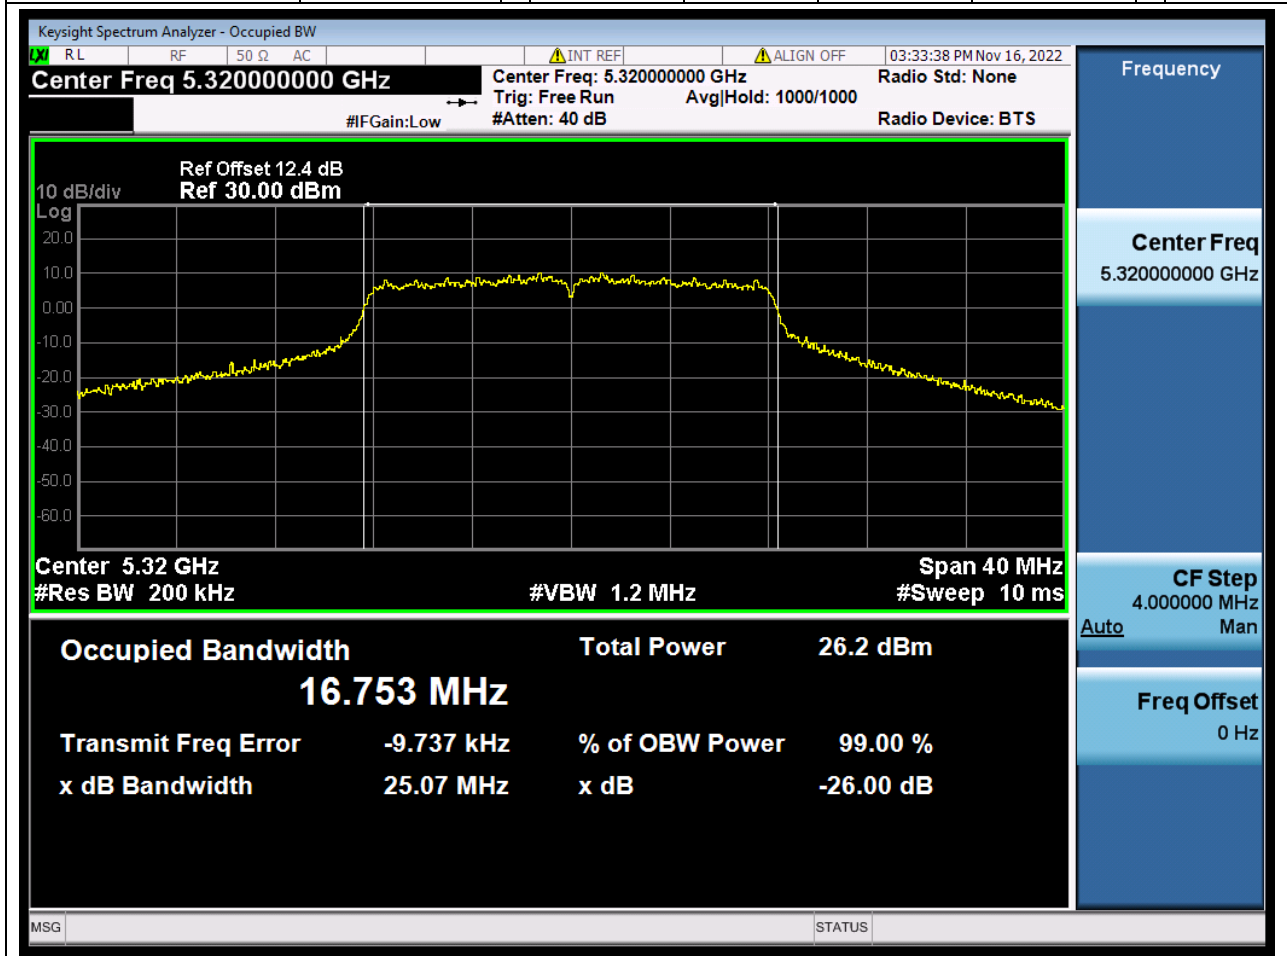

17. 802.11a_20M_U-NII-2A_H

17.1. A.2.2-99% Bandwidth(NTNV)

Center Frequency (MHz)	OBW Power (%)	RBW (MHz)	Detector	Limit (MHz)	OBW (MHz)	Verdict
5320	99	0.2	Peak	0	16.75277	N/A