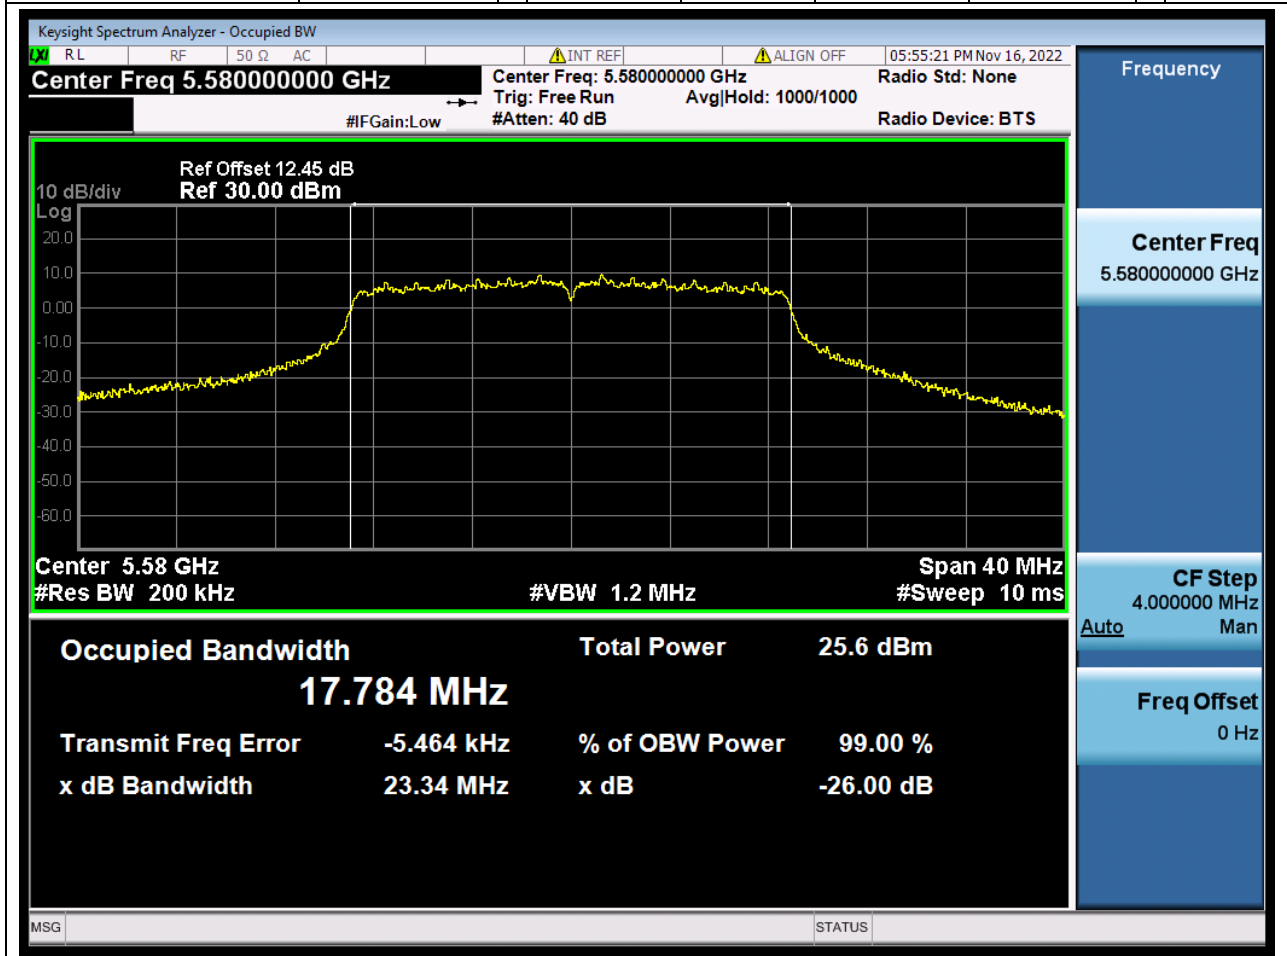

39. 802.11ac_20M_U-NII-2C_M

39.1. A.2.2-99% Bandwidth(NTNV)

Center Frequency (MHz)	OBW Power (%)	RBW (MHz)	Detector	Limit (MHz)	OBW (MHz)	Verdict
5580	99	0.2	Peak	0	17.784101	N/A