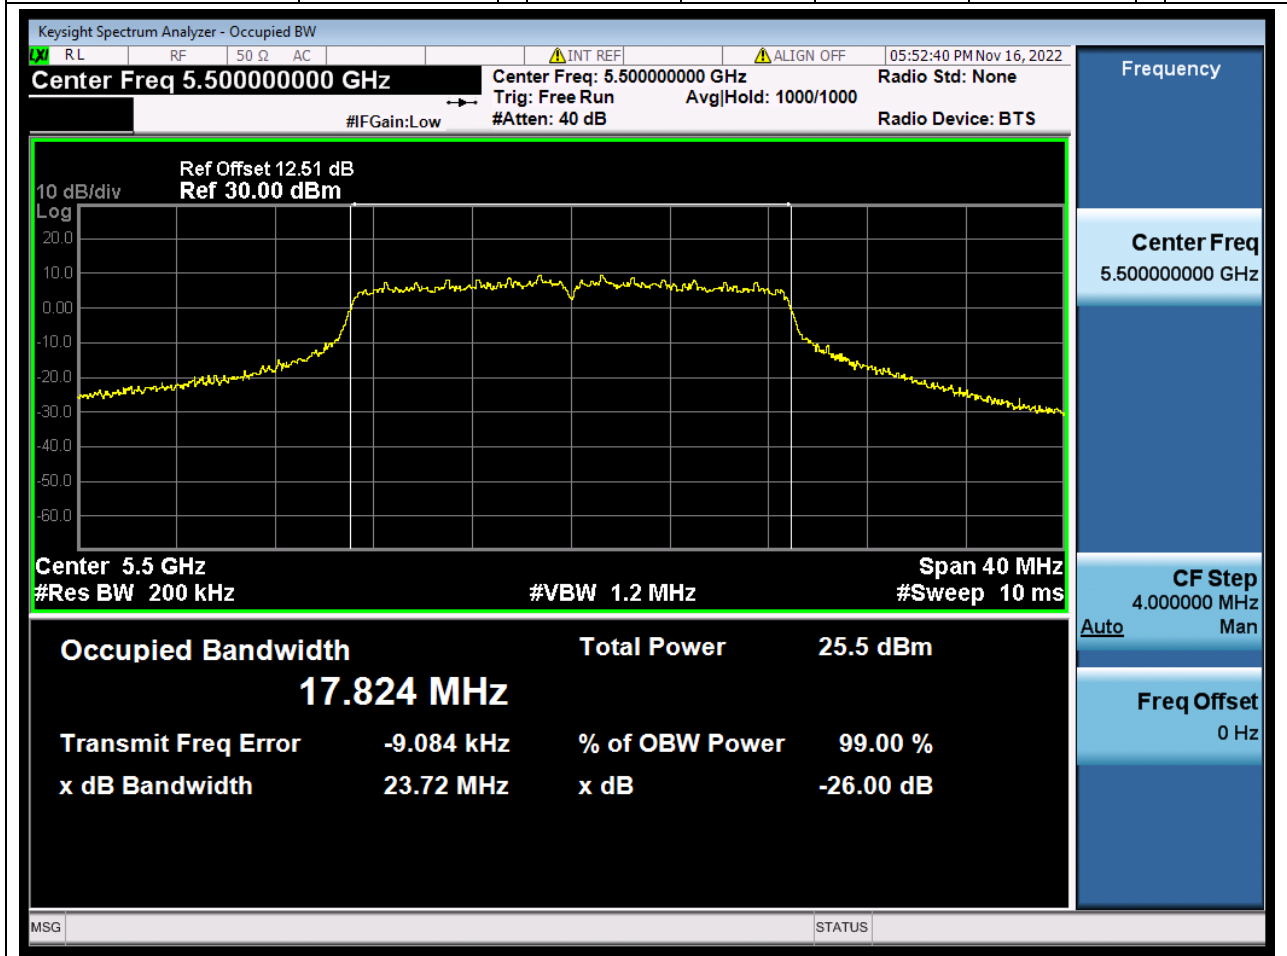

38. 802.11ac_20M_U-NII-2C_L

38.1. A.2.2-99% Bandwidth(NTNV)

Center Frequency (MHz)	OBW Power (%)	RBW (MHz)	Detector	Limit (MHz)	OBW (MHz)	Verdict
5500	99	0.2	Peak	0	17.823928	N/A