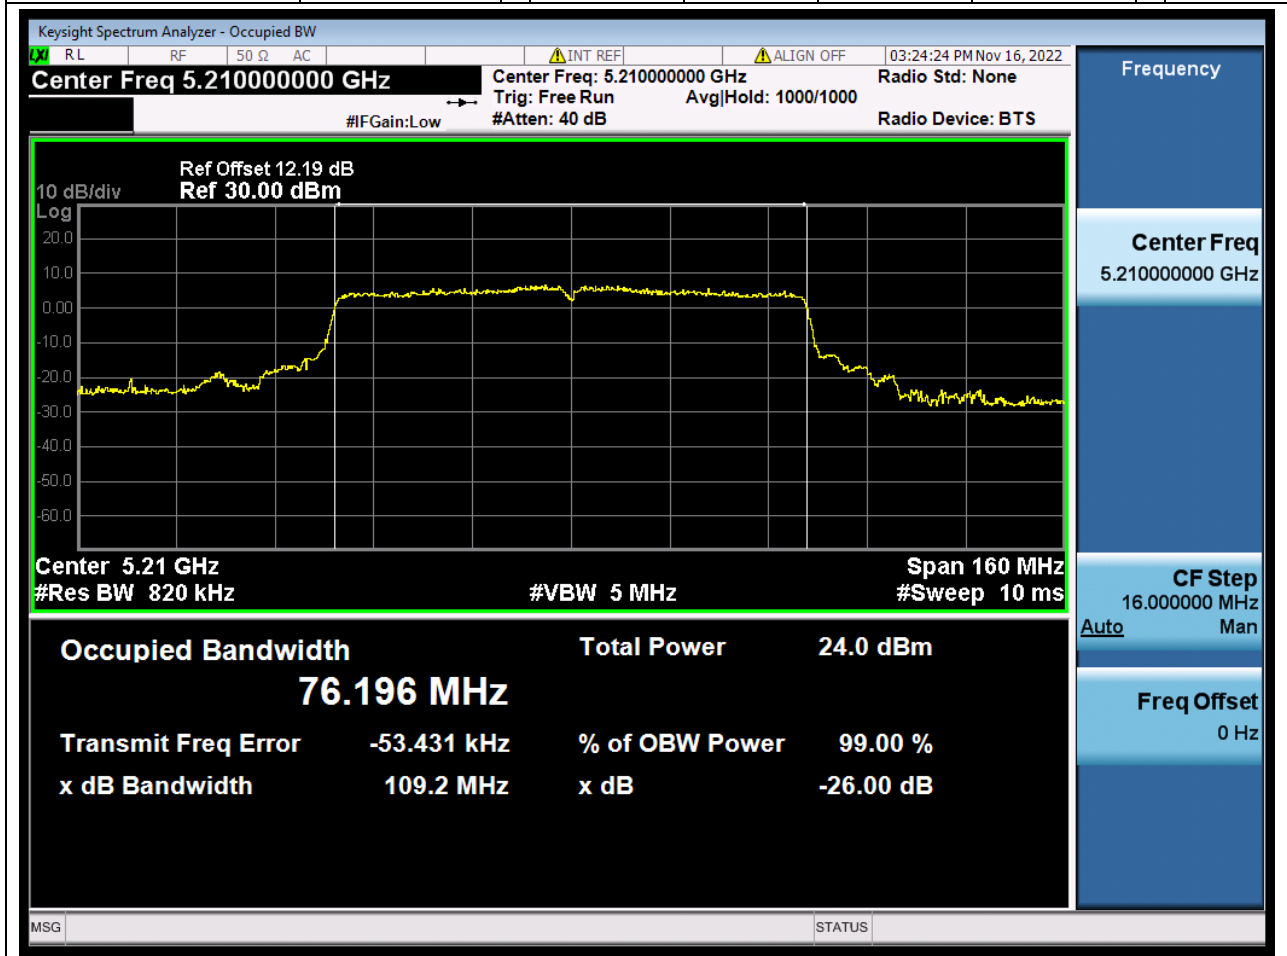

14. 802.11ac_80M_U-NII-1_M

14.1. A.2.2-99% Bandwidth(NTNV)

Center Frequency (MHz)	OBW Power (%)	RBW (MHz)	Detector	Limit (MHz)	OBW (MHz)	Verdict
5210	99	0.82	Peak	0	76.19564	N/A