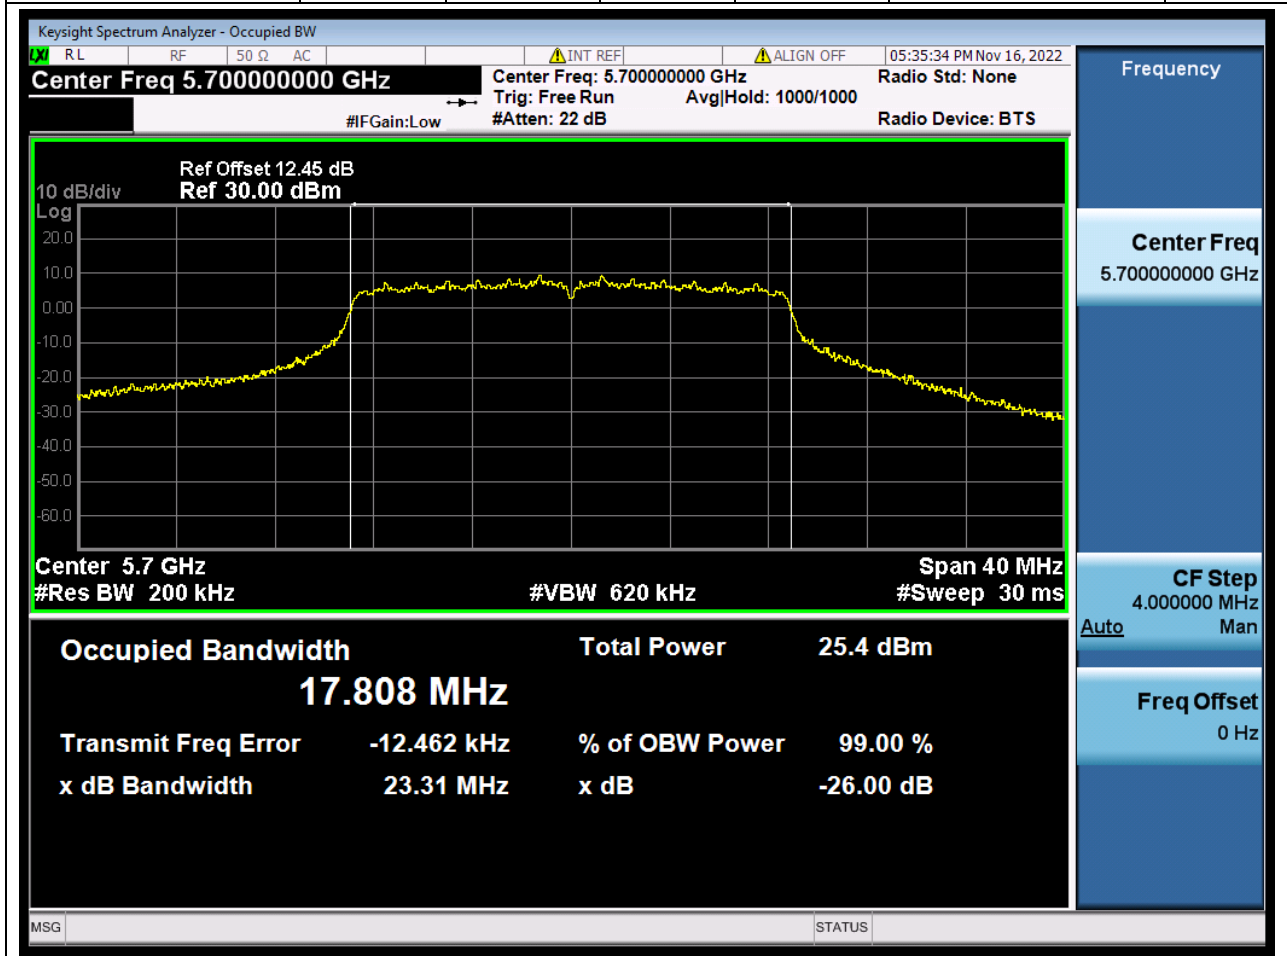

34. 802.11n_20M_U-NII-2C_H

34.1. A.2-26dB Bandwidth(NTNV)

Center Frequency (MHz)	XdB Down	RBW (MHz)	Detector	Limit (MHz)	XdB BandWidth (MHz)	Verdict
5700	26	0.2	Peak	0	23.313527	N/A