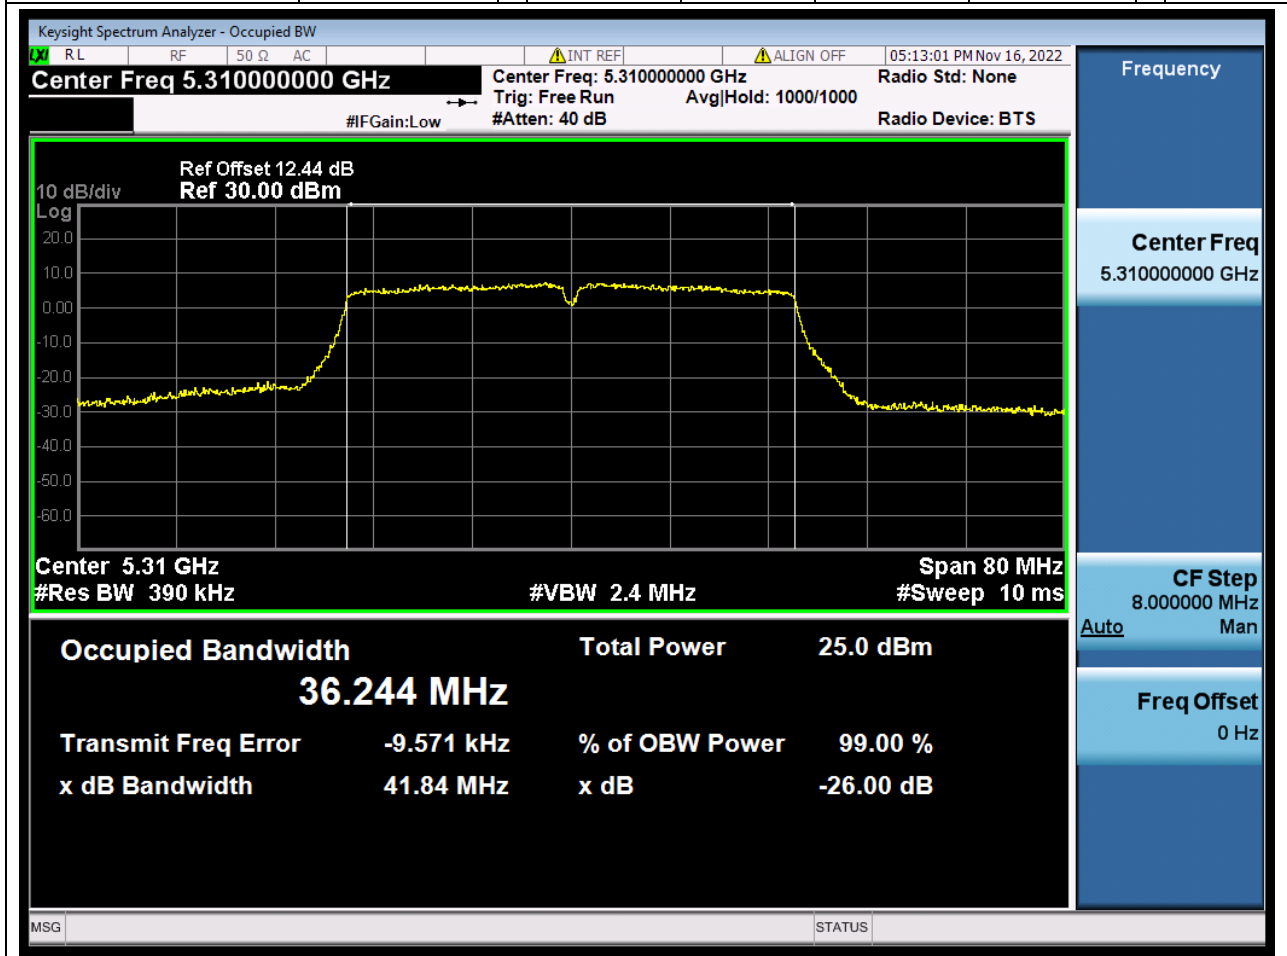

27. 802.11ac_40M_U-NII-2A_H

27.1. A.2.2-99% Bandwidth(NTNV)

Center Frequency (MHz)	OBW Power (%)	RBW (MHz)	Detector	Limit (MHz)	OBW (MHz)	Verdict
5310	99	0.39	Peak	0	36.244244	N/A