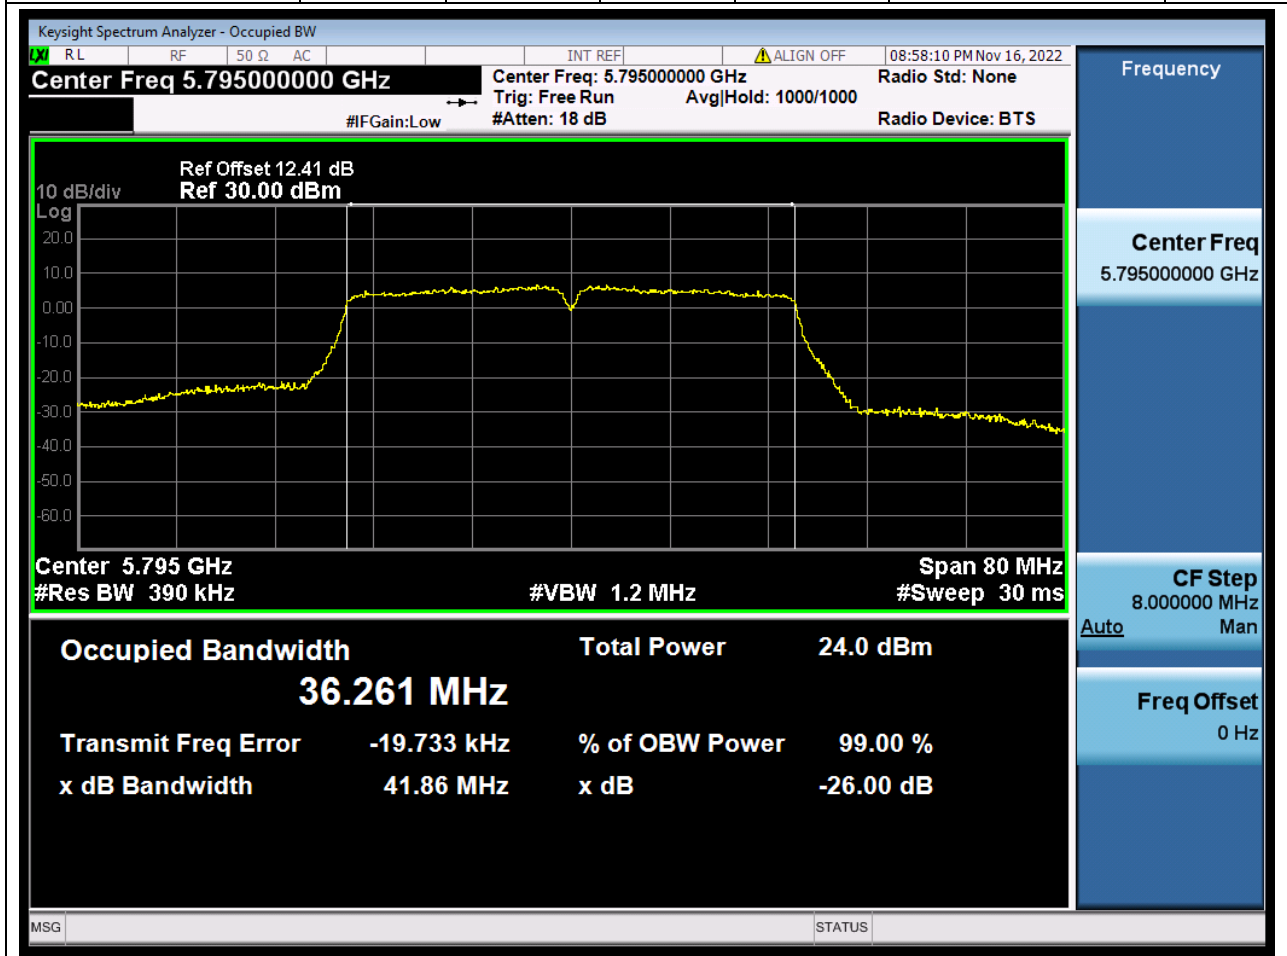

58. 802.11ac_40M_U-NII-3_H

58.1. A.2-26dB Bandwidth(NTNV)

Center Frequency (MHz)	XdB Down	RBW (MHz)	Detector	Limit (MHz)	XdB BandWidth (MHz)	Verdict
5795	26	0.39	Peak	0	41.859712	N/A