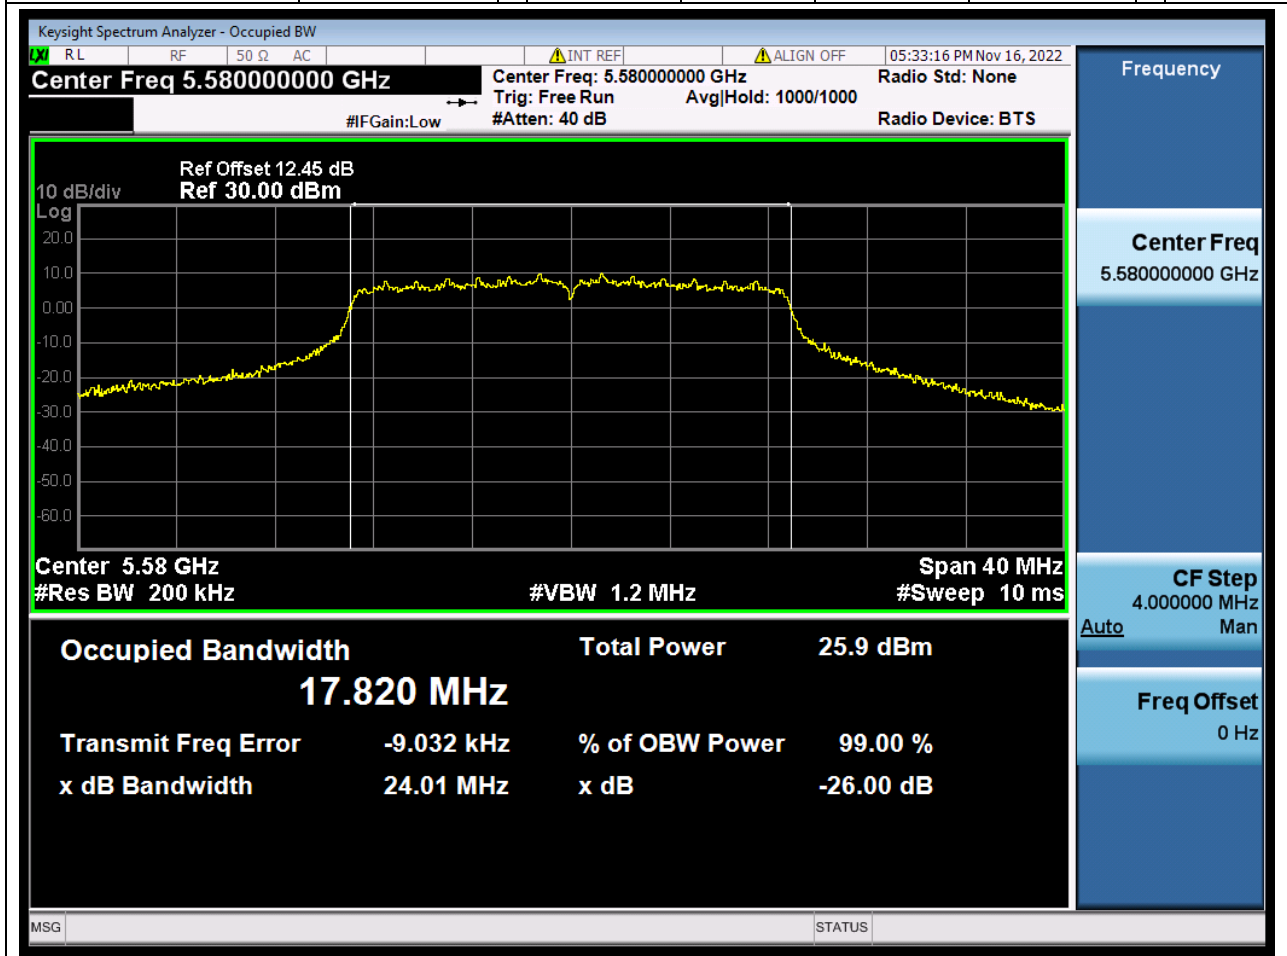

33. 802.11n_20M_U-NII-2C_M

33.1. A.2.2-99% Bandwidth(NTNV)

Center Frequency (MHz)	OBW Power (%)	RBW (MHz)	Detector	Limit (MHz)	OBW (MHz)	Verdict
5580	99	0.2	Peak	0	17.820243	N/A