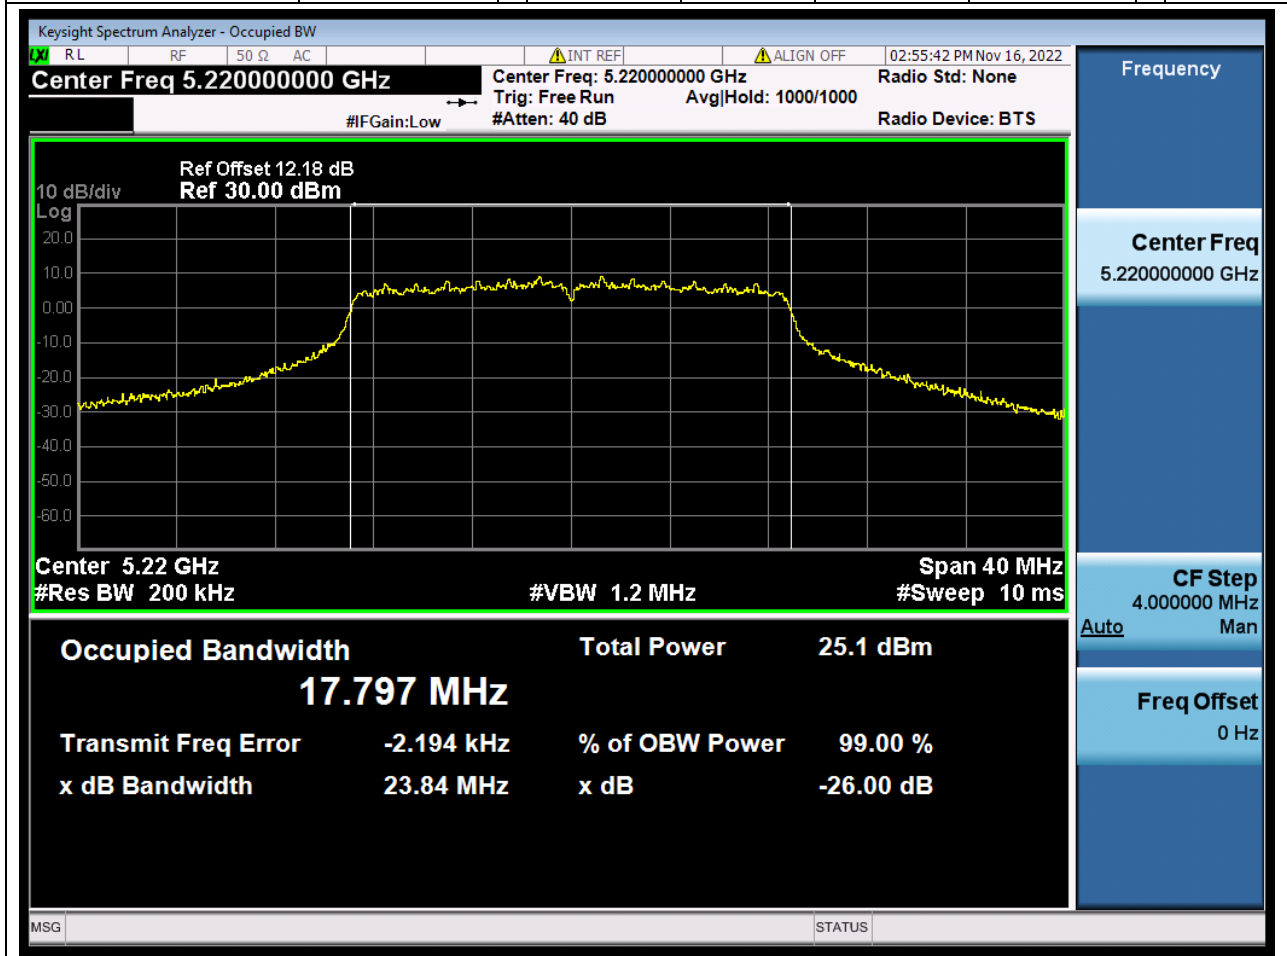

5. 802.11n_20M_U-NII-1_M

5.1. A.2.2-99% Bandwidth(NTNV)

Center Frequency (MHz)	OBW Power (%)	RBW (MHz)	Detector	Limit (MHz)	OBW (MHz)	Verdict
5220	99	0.2	Peak	0	17.797441	N/A