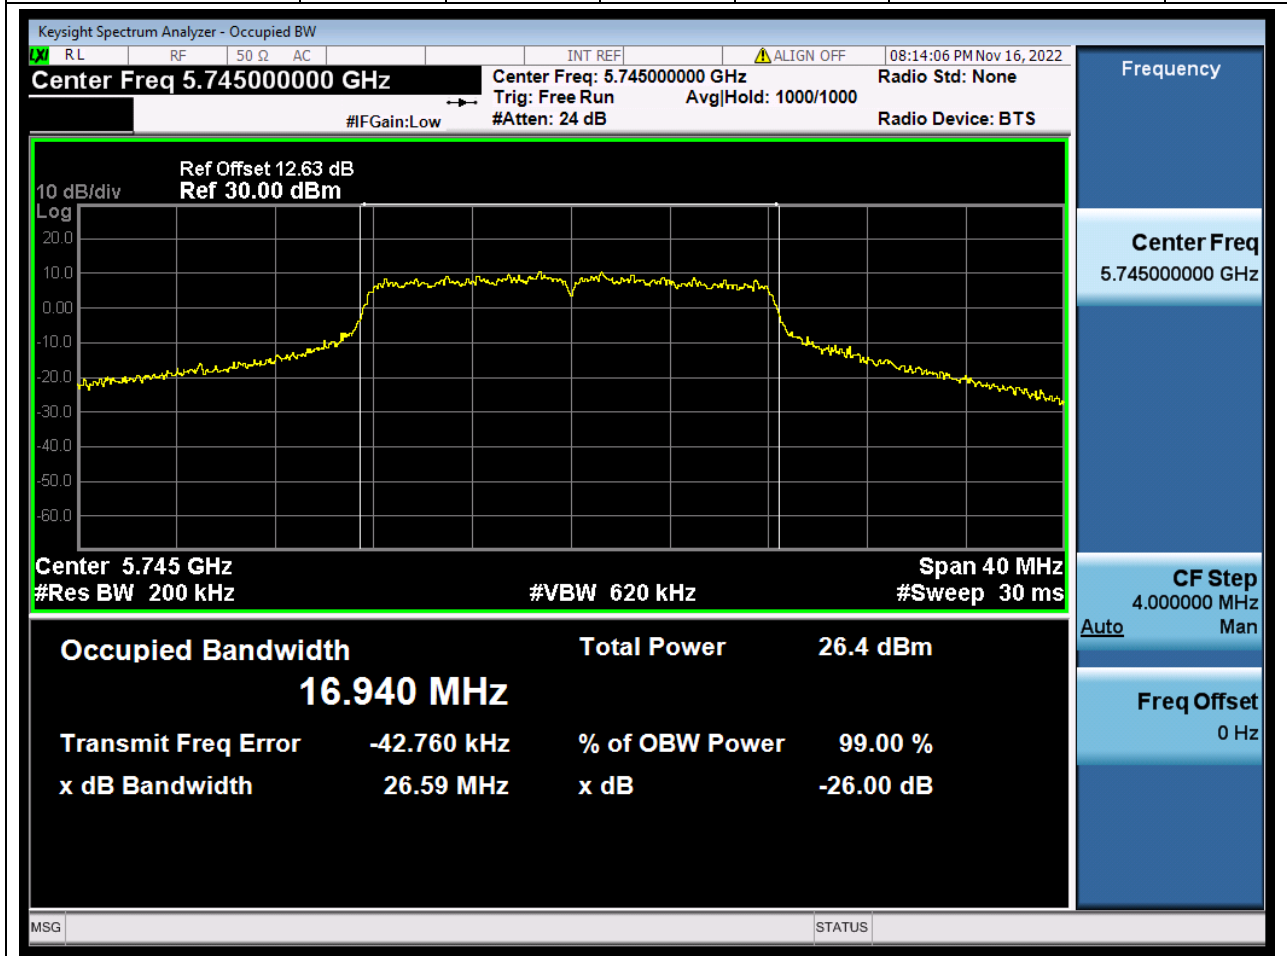

46. 802.11a_20M_U-NII-3_L

46.1. A.2-26dB Bandwidth(NTNV)

Center Frequency (MHz)	XdB Down	RBW (MHz)	Detector	Limit (MHz)	XdB BandWidth (MHz)	Verdict
5745	26	0.2	Peak	0	26.592246	N/A