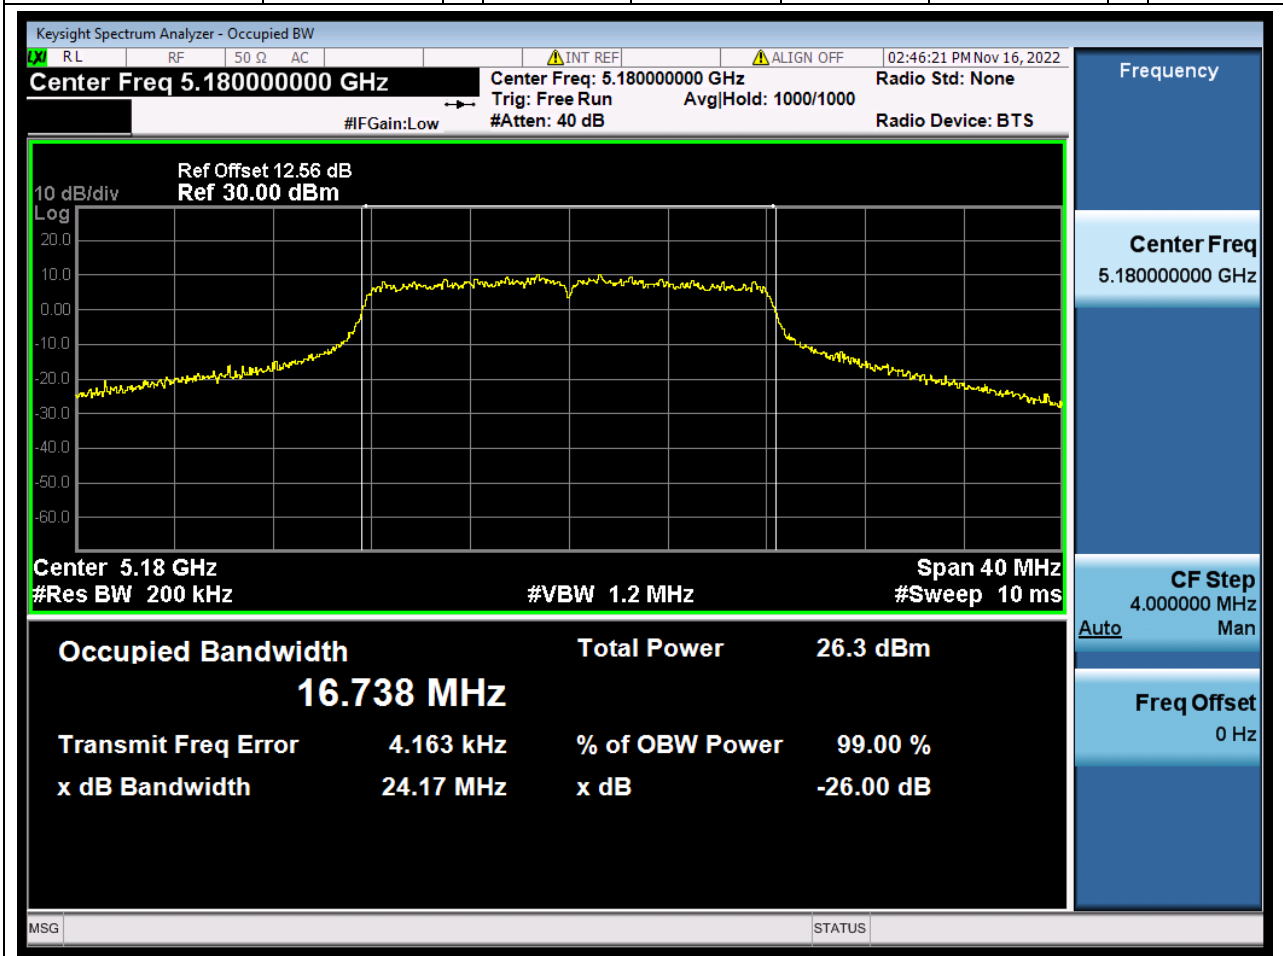

99% Bandwidth

1. 802.11a_20M_U-NII-1_L

1.1. A.2.2-99% Bandwidth(NTNV)

Center Frequency (MHz)	OBW Power (%)	RBW (MHz)	Detector	Limit (MHz)	OBW (MHz)	Verdict
5180	99	0.2	Peak	0	16.738413	N/A