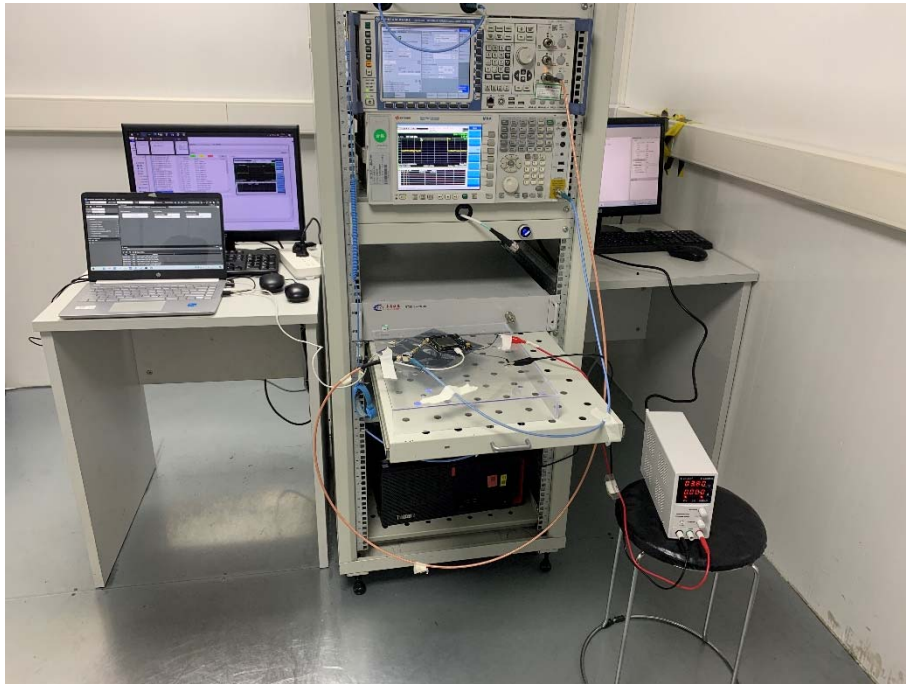

TEST SETUP PHOTOS

1 Radiated Test Photo

Below 30MHz- BT&WIFI

Close-up-BT&WIFI

30MHz-1GHz-BT&WIFI

Close-up-BT&WIFI

Above 1GHz-BT&WIFI

Close-up-BT&WIFI

2 Conducted Test Photo

Conducted Test-BT

Conducted Test-BLE

Conducted Test-2.4G WIFI

Conducted Test-5G WIFI

DFS Test

--BLANK BELOW--