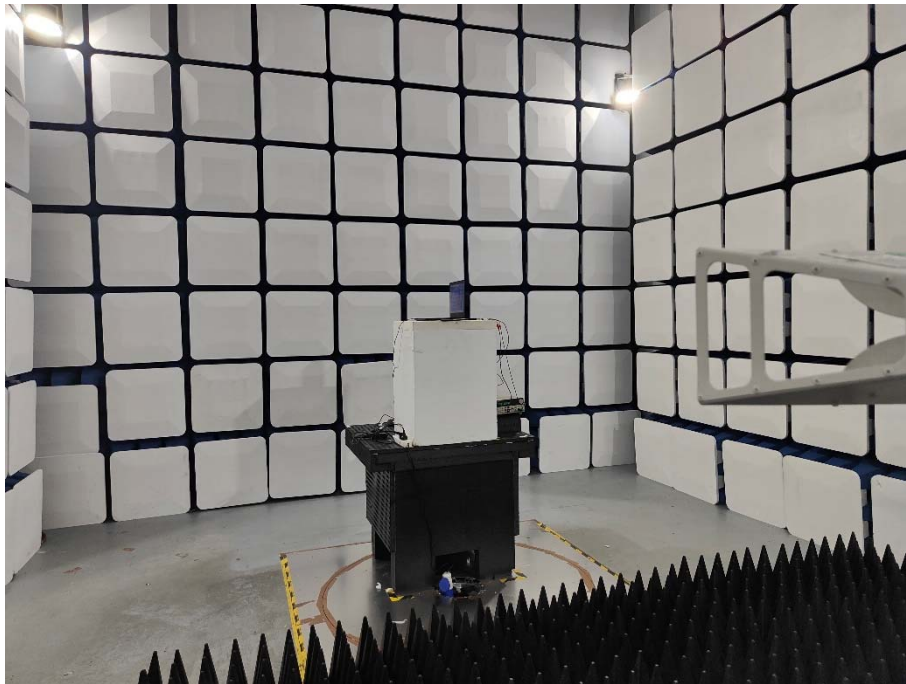

TEST SETUP PHOTOS

1 Radiated Test Photo

Below 30MHz- BT&WIFI

Close-up-BT&WIFI

30MHz-1GHz-BT&WIFI

Close-up-BT&WIFI

Above 1GHz-BT&WIFI

Close-up-BT&WIFI

2 Conducted Test Photo

Conducted Test-BT

Conducted Test-BLE

Conducted Test-2.4G WIFI

Conducted Test-5G WIFI

DFS Test

--BLANK BELOW--