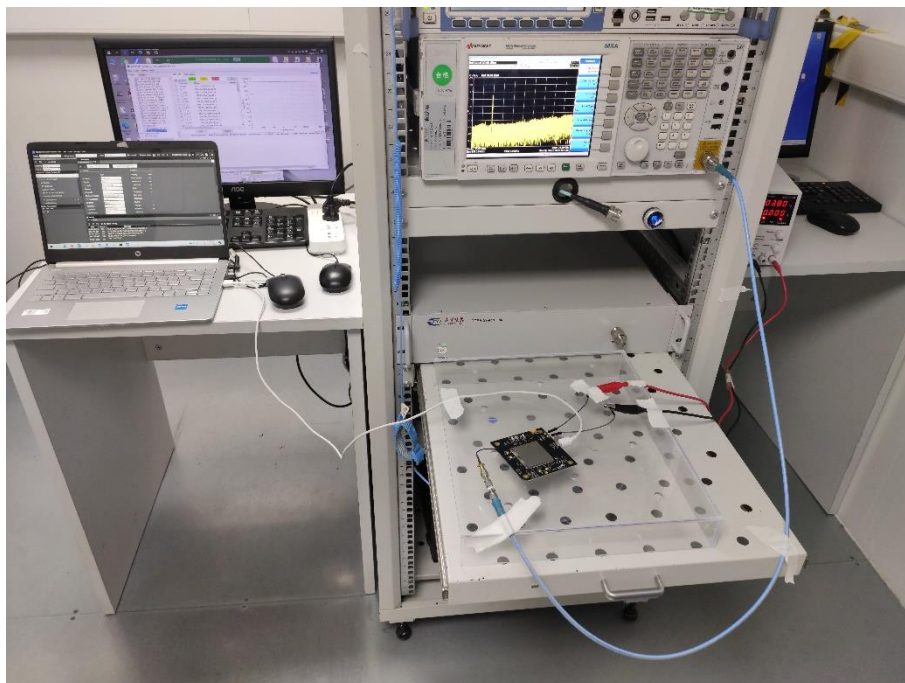

TEST SETUP PHOTOS

1 Radiated Test Photo

Below 30MHz- BT&WIFI

Close-up-BT&WIFI

30MHz-1GHz-BT&WIFI

Close-up-BT&WIFI

Above 1GHz-BT&WIFI

Close-up-BT&WIFI

30MHz-1GHz-RF

Above 1GHz-RF

Close-up-RF

2 Conducted Test Photo

Conducted Test-BT

Conducted Test-BLE

Conducted Test-2.4G WIFI

Conducted Test-5G WIFI

DFS Test

Conducted Test-RF