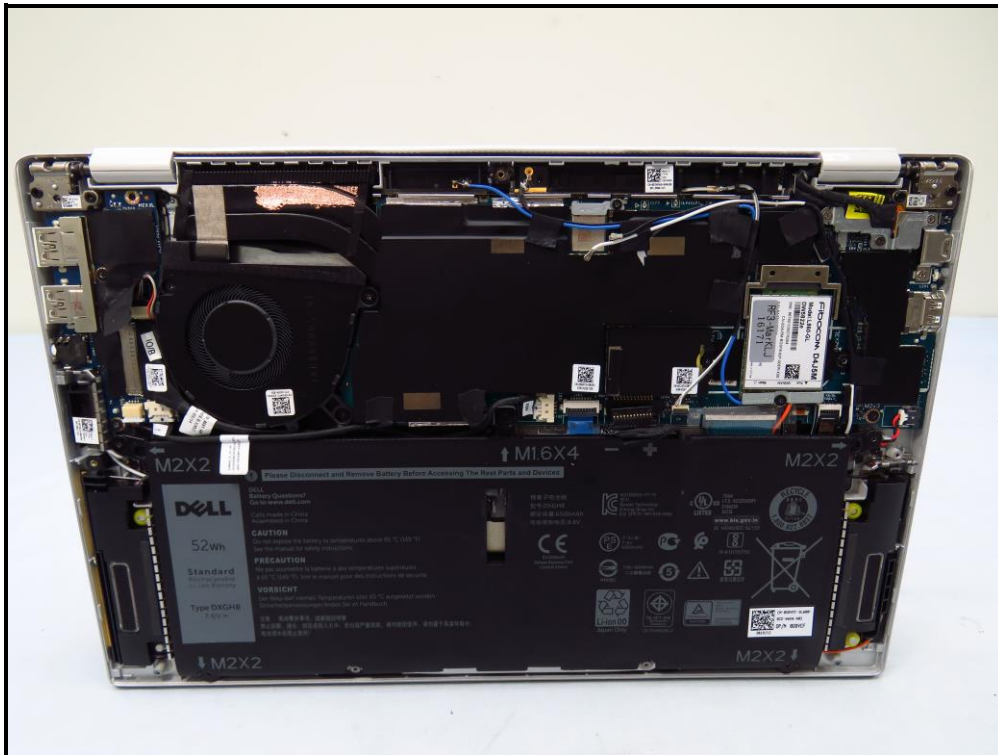

CONSTRUCTION PHOTOS OF EUT

Brand : Fibocom / Model : L860-GL

BUREAU
VERITAS