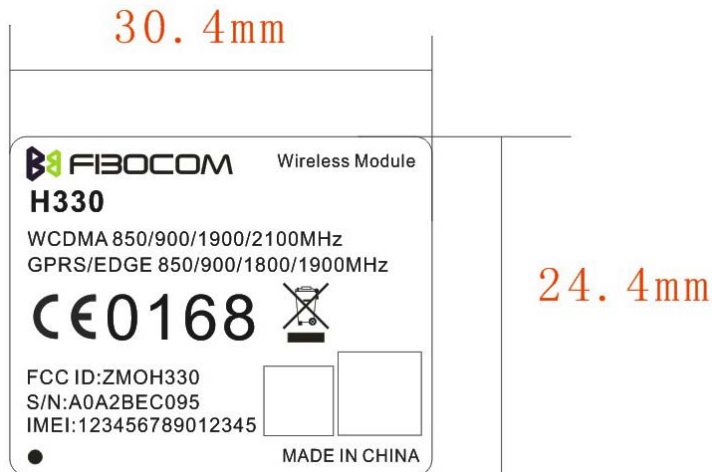

FCC ID: ZMOH330

Label

Label Location