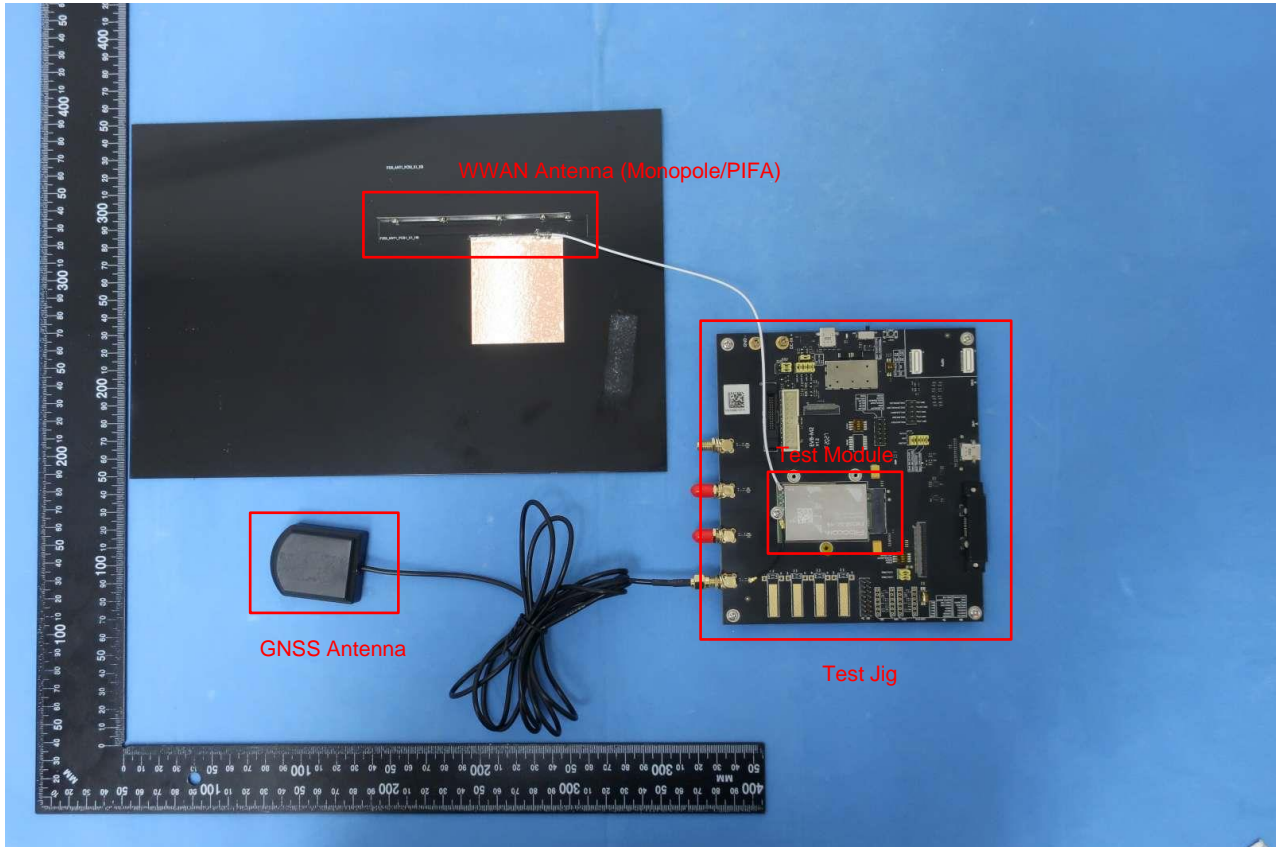

Brand Name: Fibocom; Model Name: FM350-GL-16

Brand Name: Fibocom; Model Name: FM350-GL-16

2. Photograph of Accessory

Brand Name: Fibocom; Model Name: FM350-GL-16

Note: Multiple antennas support different bands, and the device needs to switch antenna according to different frequency bands.