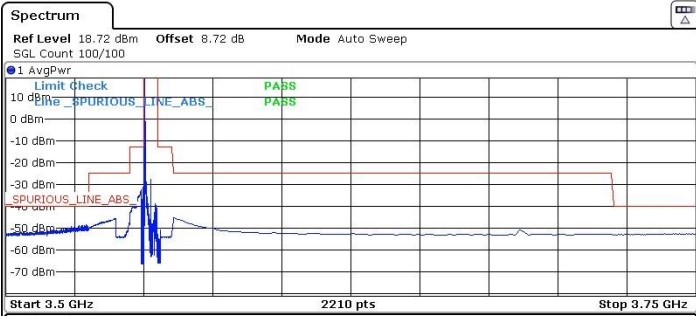

Conducted Band Edge

LTE Band 48 / 5MHz

QPSK

Lowest Channel / 1RB0

Lowest Channel / 1RBmax

Range Low	Range Up	RBW	Frequency	Power Abs	ΔLimit
3.500 GHz	3.530 GHz	1.000 MHz	3.52912 GHz	-48.31 dBm	-8.31 dB
3.530 GHz	3.540 GHz	1.000 MHz	3.53965 GHz	-45.61 dBm	-20.61 dB
3.540 GHz	3.545 GHz	1.000 MHz	3.54493 GHz	-47.26 dBm	-22.26 dB
3.545 GHz	3.549 GHz	1.000 MHz	3.54898 GHz	-32.59 dBm	-19.59 dB
3.549 GHz	3.550 GHz	50.000 kHz	3.54999 GHz	-23.52 dBm	-10.52 dB
3.550 GHz	3.555 GHz	100.000 kHz	3.55032 GHz	-21.58 dBm	-8.42 dB
3.555 GHz	3.556 GHz	50.000 kHz	3.55505 GHz	-54.36 dBm	-41.36 dB
3.556 GHz	3.560 GHz	1.000 MHz	3.55614 GHz	-51.00 dBm	-38.00 dB
3.560 GHz	3.720 GHz	1.000 MHz	3.56079 GHz	-45.45 dBm	-20.45 dB
3.720 GHz	3.750 GHz	1.000 MHz	3.74866 GHz	-52.55 dBm	-12.55 dB

Ready

Date: 29.AUG.2020 17:12:04