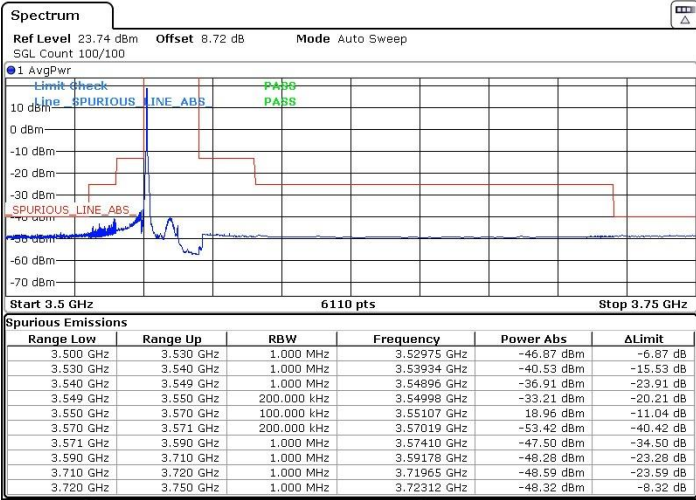

Date: 29.AUG.2020 19:35:45

LTE Band 48 / 15MHz

QPSK

Highest Channel / 1RB0

Highest Channel / 1RBmax

Date: 29.AUG.2020 19:42:35

Date: 29.AUG.2020 19:45:16

Highest Channel / Full RB

N/A

Date: 29.AUG.2020 19:39:48

LTE Band 48 / 20MHz

QPSK

Lowest Channel / 1RB0

Lowest Channel / 1RBmax

Date: 29.AUG.2020 20:03:39

Date: 29.AUG.2020 20:08:24

Lowest Channel / Full RB

N/A

Date: 7.SEP.2020 06:24:39

LTE Band 48 / 20MHz

QPSK

Middle Channel / 1RB0

Middle Channel / 1RBmax

Date: 29.AUG.2020 20:15:53

Date: 29.AUG.2020 20:12:42

Middle Channel / Full RB

N/A

Date: 29.AUG.2020 20:19:08

LTE Band 48 / 20MHz

QPSK

Highest Channel / 1RB0

Highest Channel / 1RBmax