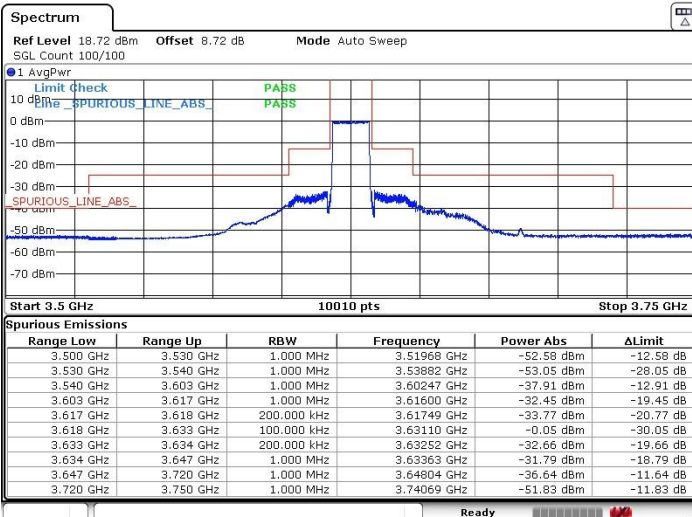

QPSK

Lowest Channel / 1RB0

Lowest Channel / 1RBmax

Date: 29.AUG.2020 18:42:21

Date: 29.AUG.2020 18:45:31

Lowest Channel / Full RB

N/A

Date: 29.AUG.2020 18:38:52

LTE Band 48 / 15MHz

QPSK

Middle Channel / 1RB0

Middle Channel / 1RBmax

Date: 29.AUG.2020 19:33:04

Date: 29.AUG.2020 19:30:22

Middle Channel / Full RB

N/A

Date: 29.AUG.2020 19:35:45

LTE Band 48 / 15MHz

QPSK

Highest Channel / 1RB0

Highest Channel / 1RBmax

Date: 29.AUG.2020 19:42:35

Date: 29.AUG.2020 19:45:16

Highest Channel / Full RB

N/A

Date: 29.AUG.2020 19:39:48

LTE Band 48 / 20MHz

QPSK

Lowest Channel / 1RB0

Lowest Channel / 1RBmax

Date: 29.AUG.2020 20:03:39

Date: 29.AUG.2020 20:08:24