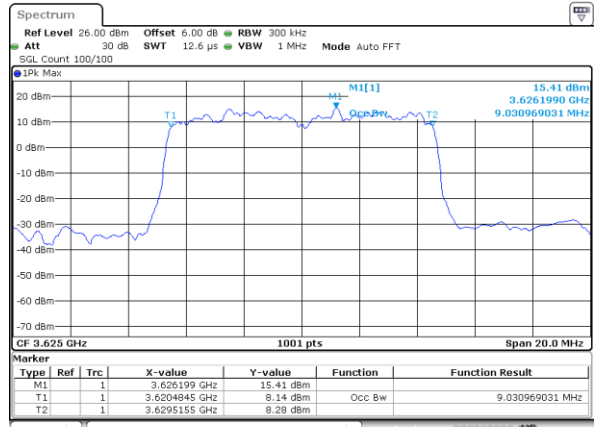

Date: 4.AUG.2020 04:32:07

Highest Channel / 20MHz / QPSK

Date: 4.AUG.2020 04:27:20

Highest Channel / 20MHz / 16QAM

Date: 4.AUG.2020 04:26:49

LTE Band 48

Lowest Channel / 5MHz / 64QAM

Date: 4.AUG.2020 04:15:15

Lowest Channel / 10MHz / 64QAM

Date: 4.AUG.2020 04:37:42

Middle Channel / 5MHz / 64QAM

Date: 4.AUG.2020 04:51:36

Middle Channel / 10MHz / 64QAM

Date: 4.AUG.2020 04:34:28

Highest Channel / 5MHz / 64QAM

Date: 4.AUG.2020 04:15:42

Highest Channel / 10MHz / 64QAM

Date: 4.AUG.2020 04:38:11

LTE Band 48

Lowest Channel / 15MHz / 64QAM

Date: 4.AUG.2020 04:46:43

Lowest Channel / 20MHz / 64QAM

Date: 4.AUG.2020 04:23:26

Middle Channel / 15MHz / 64QAM