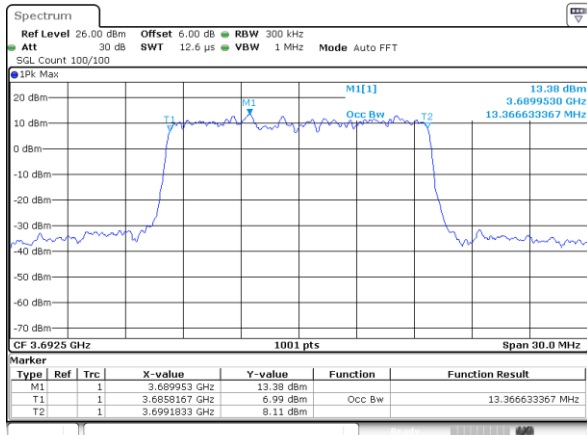

Highest Channel / 15MHz / 64QAM

Date: 4.AUG.2020 04:49:49