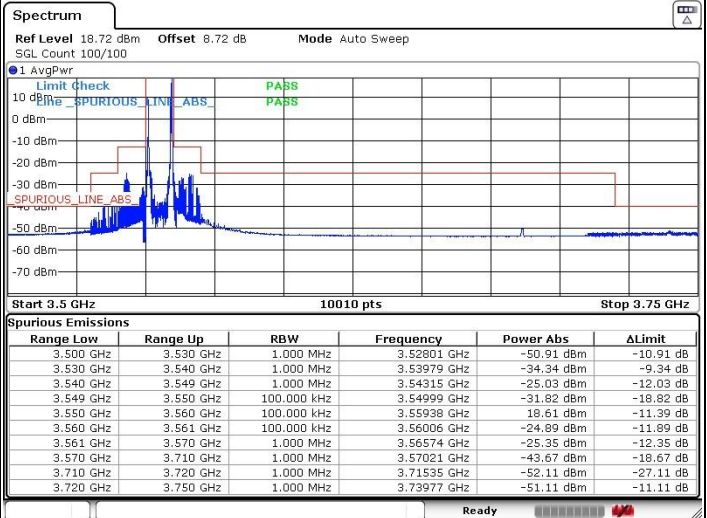

Middle Channel / Full RB

N/A

Date: 29.AUG.2020 17:20:09

LTE Band 48 / 5MHz

QPSK

Highest Channel / 1RB0

Highest Channel / 1RBmax

Date: 29.AUG.2020 17:27:03

Date: 29.AUG.2020 17:38:05

Highest Channel / Full RB

N/A

Date: 29.AUG.2020 17:35:11

LTE Band 48 / 10MHz

QPSK

Lowest Channel / 1RB0

Lowest Channel / 1RBmax

Date: 29.AUG.2020 17:52:14

Date: 29.AUG.2020 17:56:10

Lowest Channel / Full RB

N/A

Date: 29.AUG.2020 17:48:20

LTE Band 48 / 10MHz

QPSK

Middle Channel / 1RB0

Middle Channel / 1RBmax

Date: 29.AUG.2020 18:05:37

Date: 29.AUG.2020 18:02:00

Middle Channel / Full RB

N/A

Date: 29.AUG.2020 18:33:24

LTE Band 48 / 10MHz

QPSK