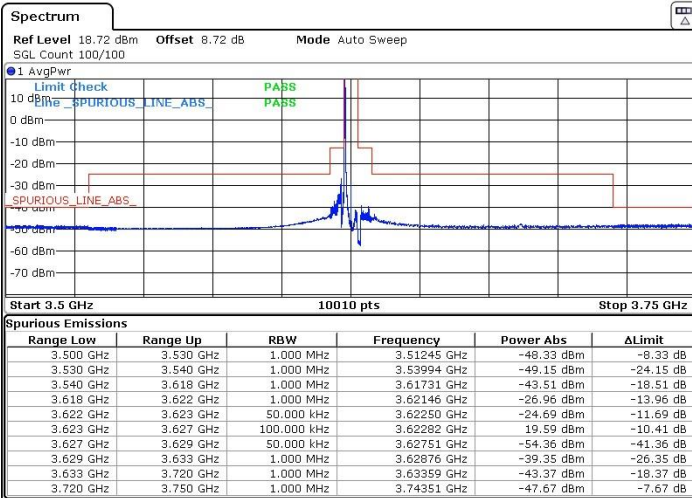

#### Lowest Channel / Full RB

N/A

Range Low	Range Up	RBW	Frequency	Power Abs	ΔLimit
3.500 GHz	3.530 GHz	1.000 MHz	3.52927 GHz	-49.21 dBm	-9.21 dB
3.530 GHz	3.540 GHz	1.000 MHz	3.53985 GHz	-40.19 dBm	-15.19 dB
3.540 GHz	3.545 GHz	1.000 MHz	3.54498 GHz	-38.88 dBm	-13.88 dB
3.545 GHz	3.549 GHz	1.000 MHz	3.54892 GHz	-29.41 dBm	-16.41 dB
3.549 GHz	3.550 GHz	50.000 kHz	3.54999 GHz	-31.70 dBm	-18.70 dB
3.550 GHz	3.555 GHz	100.000 kHz	3.55463 GHz	-6.31 dBm	-23.69 dB
3.555 GHz	3.556 GHz	50.000 kHz	3.55500 GHz	-31.98 dBm	-18.98 dB
3.556 GHz	3.560 GHz	1.000 MHz	3.55634 GHz	-30.36 dBm	-17.36 dB
3.560 GHz	3.720 GHz	1.000 MHz	3.56079 GHz	-36.07 dBm	-11.07 dB
3.720 GHz	3.750 GHz	1.000 MHz	3.74243 GHz	-52.58 dBm	-12.58 dB

Ready

Date: 29.AUG.2020 17:07:34

LTE Band 48 / 5MHz

QPSK

Middle Channel / 1RB0

Middle Channel / 1RBmax

Date: 29.AUG.2020 17:23:02

Date: 29.AUG.2020 17:17:14

Middle Channel / Full RB

N/A

Date: 29.AUG.2020 17:20:09

LTE Band 48 / 5MHz

QPSK

Highest Channel / 1RB0

Highest Channel / 1RBmax

Date: 29.AUG.2020 17:27:03

Date: 29.AUG.2020 17:38:05

Highest Channel / Full RB

N/A

Date: 29.AUG.2020 17:35:11

LTE Band 48 / 10MHz

QPSK

Lowest Channel / 1RB0

Lowest Channel / 1RBmax