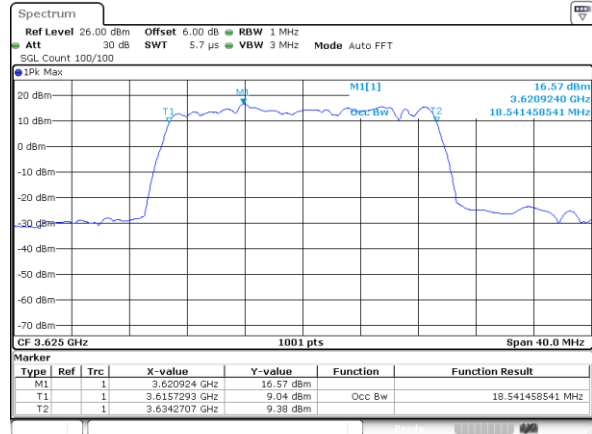

Middle Channel / 20MHz / 64QAM

Date: 4.AUG.2020 04:31:43