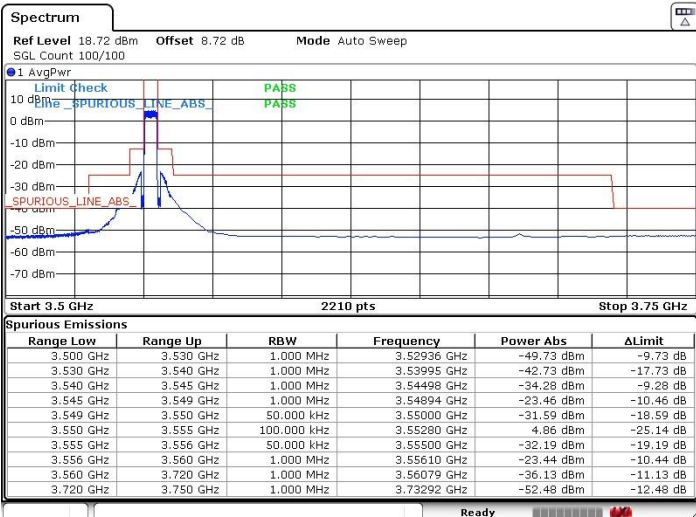

Date: 9 SEP.2020 20:21:05

Date: 9 SEP.2020 20:24:20

Highest Channel / Full RB

N/A

Date: 9 SEP.2020 20:16:48

LTE Band 48 / 5MHz

16QAM

Lowest Channel / 1RB0

Lowest Channel / 1RBmax

Date: 29.AUG.2020 17:12:51

Date: 29.AUG.2020 17:15:15

Lowest Channel / Full RB

N/A

Date: 29.AUG.2020 17:08:56

LTE Band 48 / 5MHz

16QAM