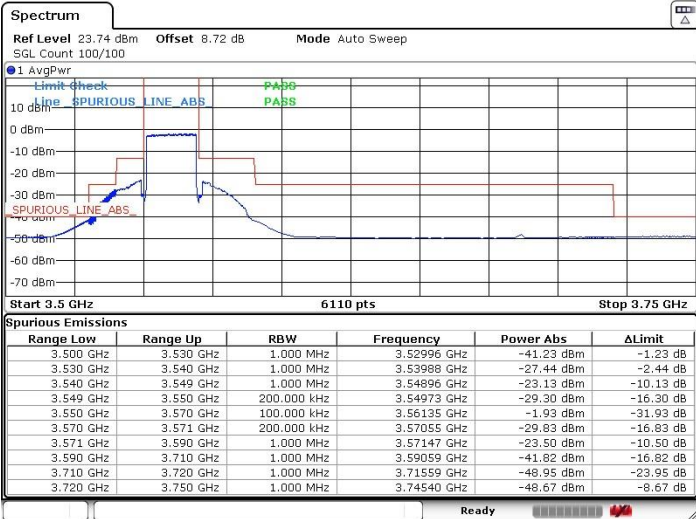

Date: 29.AUG.2020 19:35:45

LTE Band 48 / 15MHz

QPSK

Highest Channel / 1RB0

Highest Channel / 1RBmax

Date: 29.AUG.2020 19:42:35

Date: 29.AUG.2020 19:45:16

Highest Channel / Full RB

N/A

Date: 29.AUG.2020 19:39:48

LTE Band 48 / 20MHz

QPSK

Lowest Channel / 1RB0

Lowest Channel / 1RBmax

Date: 29.AUG.2020 20:03:39

Date: 29.AUG.2020 20:08:24

Lowest Channel / Full RB

N/A

Date: 7.SEP.2020 06:24:39

LTE Band 48 / 20MHz

QPSK

Middle Channel / 1RB0

Middle Channel / 1RBmax

Date: 29.AUG.2020 20:15:53

Date: 29.AUG.2020 20:12:42

Middle Channel / Full RB

N/A

Date: 29.AUG.2020 20:19:08

LTE Band 48 / 20MHz

QPSK

Highest Channel / 1RB0

Highest Channel / 1RBmax