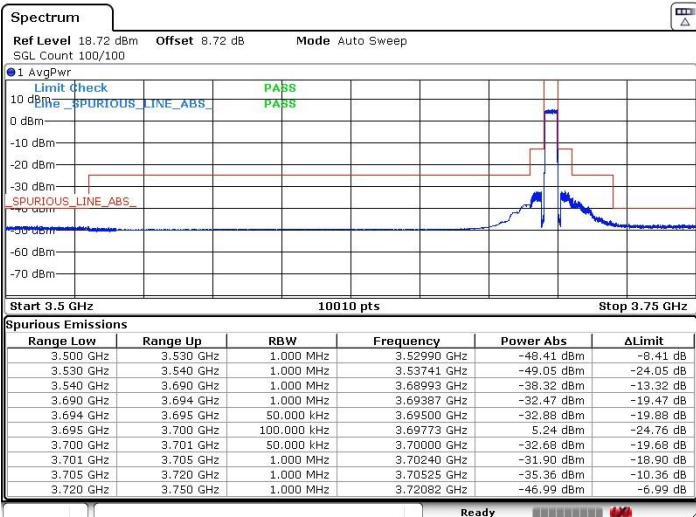

Middle Channel / Full RB

N/A

Date: 29.AUG.2020 17:20:09

LTE Band 48 / 5MHz

QPSK

Highest Channel / 1RB0

Highest Channel / 1RBmax

Date: 29.AUG.2020 17:27:03

Date: 29.AUG.2020 17:38:05

Highest Channel / Full RB

N/A

Date: 29.AUG.2020 17:35:11

LTE Band 48 / 10MHz

QPSK

Lowest Channel / 1RB0

Lowest Channel / 1RBmax

Date: 29.AUG.2020 17:52:14

Date: 29.AUG.2020 17:56:10

Lowest Channel / Full RB

N/A

Date: 29.AUG.2020 17:48:20

LTE Band 48 / 10MHz

QPSK

Middle Channel / 1RB0