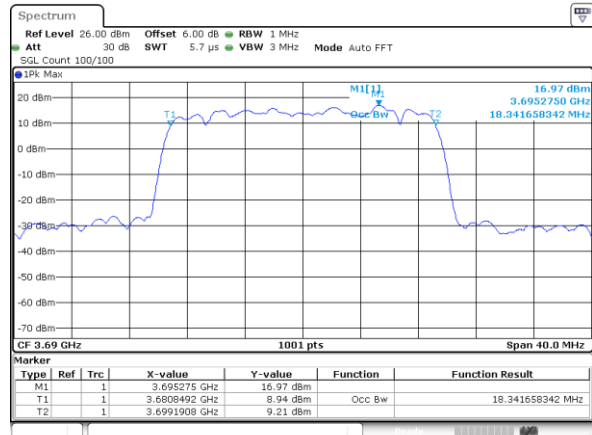

Date: 4.AUG.2020 04:46:15

Middle Channel / 20MHz / 64QAM

Date: 4.AUG.2020 04:31:43

Highest Channel / 15MHz / 64QAM

Date: 4.AUG.2020 04:49:49

Highest Channel / 20MHz / 64QAM

Date: 4.AUG.2020 04:26:23