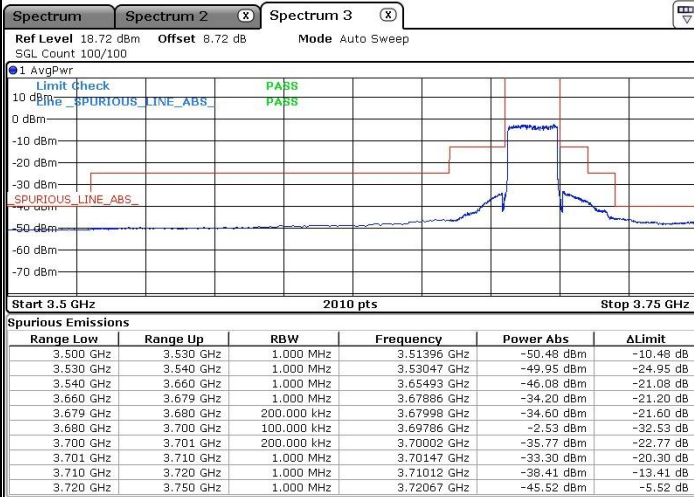

Lowest Channel / Full RB

N/A

Date: 7.SEP.2020 06:24:39

LTE Band 48 / 20MHz

QPSK

Middle Channel / 1RB0

Middle Channel / 1RBmax

Date: 29.AUG.2020 20:15:53

Date: 29.AUG.2020 20:12:42

Middle Channel / Full RB

N/A

Date: 29.AUG.2020 20:19:08

LTE Band 48 / 20MHz

QPSK

Highest Channel / 1RB0

Highest Channel / 1RBmax

Date: 9 SEP.2020 20:21:05

Date: 9 SEP.2020 20:24:20

Highest Channel / Full RB

N/A

Date: 9 SEP.2020 20:16:48

LTE Band 48 / 5MHz

16QAM

Lowest Channel / 1RB0

Lowest Channel / 1RBmax

Date: 29.AUG.2020 17:12:51

Date: 29.AUG.2020 17:15:15

Lowest Channel / Full RB

N/A

Date: 29.AUG.2020 17:08:56

LTE Band 48 / 5MHz

16QAM