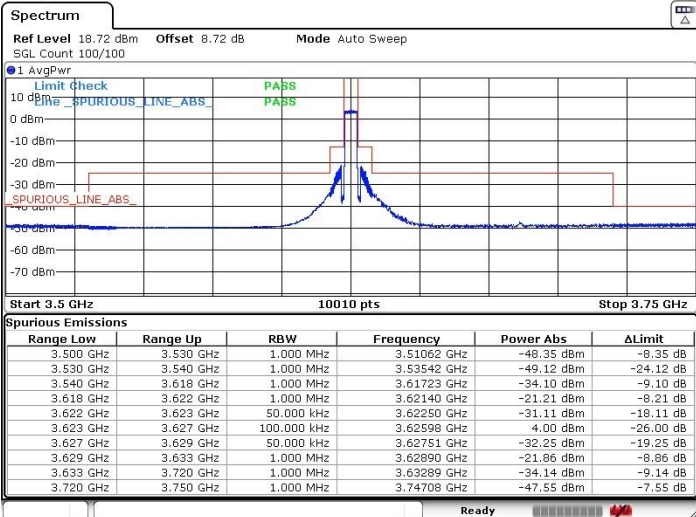

Date: 9 SEP.2020 20:21:05

Date: 9 SEP.2020 20:24:20

Highest Channel / Full RB

N/A

Date: 9 SEP.2020 20:16:48

LTE Band 48 / 5MHz

16QAM

Lowest Channel / 1RB0

Lowest Channel / 1RBmax

Date: 29.AUG.2020 17:12:51

Date: 29.AUG.2020 17:15:15

Lowest Channel / Full RB

N/A

Date: 29.AUG.2020 17:08:56

LTE Band 48 / 5MHz

16QAM

Middle Channel / 1RB0

Middle Channel / 1RBmax

Date: 29.AUG.2020 17:23:57

Date: 29.AUG.2020 17:18:11

Middle Channel / Full RB

N/A

Date: 29.AUG.2020 17:21:10