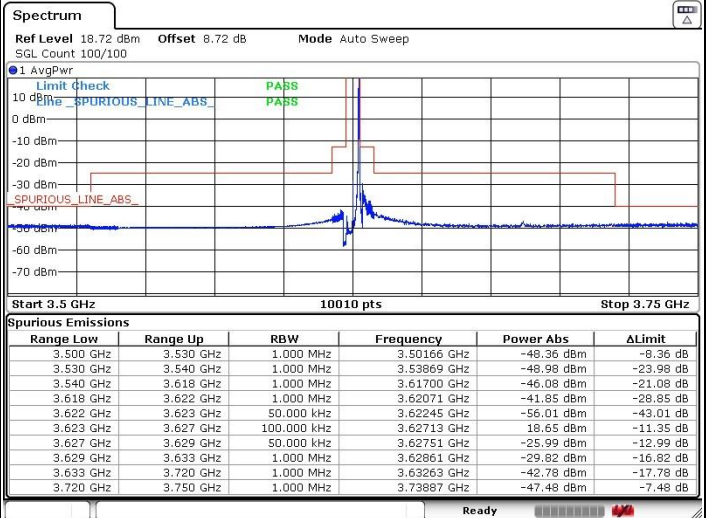

Date: 29.AUG.2020 20:12:42

Middle Channel / Full RB

N/A

Date: 29.AUG.2020 20:19:08

LTE Band 48 / 20MHz

QPSK

Highest Channel / 1RB0

Highest Channel / 1RBmax

Date: 9 SEP.2020 20:21:05

Date: 9 SEP.2020 20:24:20

Highest Channel / Full RB

N/A

Date: 9 SEP.2020 20:16:48

LTE Band 48 / 5MHz

16QAM

Lowest Channel / 1RB0

Lowest Channel / 1RBmax

Date: 29.AUG.2020 17:12:51

Date: 29.AUG.2020 17:15:15

Lowest Channel / Full RB

N/A

Date: 29.AUG.2020 17:08:56

LTE Band 48 / 5MHz

16QAM

Middle Channel / 1RB0

Middle Channel / 1RBmax

Date: 29.AUG.2020 17:23:57

Date: 29.AUG.2020 17:18:11

Middle Channel / Full RB

N/A

Date: 29.AUG.2020 17:21:10