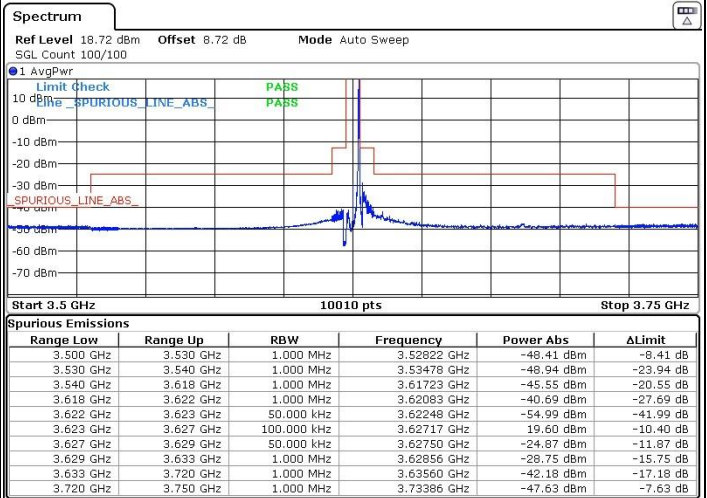

#### Lowest Channel / Full RB

N/A

Range Low	Range Up	RBW	Frequency	Power Abs	ΔLimit
3.500 GHz	3.530 GHz	1.000 MHz	3.52927 GHz	-49.21 dBm	-9.21 dB
3.530 GHz	3.540 GHz	1.000 MHz	3.53985 GHz	-40.19 dBm	-15.19 dB
3.540 GHz	3.545 GHz	1.000 MHz	3.54498 GHz	-38.88 dBm	-13.88 dB
3.545 GHz	3.549 GHz	1.000 MHz	3.54892 GHz	-29.41 dBm	-16.41 dB
3.549 GHz	3.550 GHz	50.000 kHz	3.54999 GHz	-31.70 dBm	-18.70 dB
3.550 GHz	3.555 GHz	100.000 kHz	3.55463 GHz	-6.31 dBm	-23.69 dB
3.555 GHz	3.556 GHz	50.000 kHz	3.55500 GHz	-31.98 dBm	-18.98 dB
3.556 GHz	3.560 GHz	1.000 MHz	3.55634 GHz	-30.36 dBm	-17.36 dB
3.560 GHz	3.720 GHz	1.000 MHz	3.56079 GHz	-36.07 dBm	-11.07 dB
3.720 GHz	3.750 GHz	1.000 MHz	3.74243 GHz	-52.58 dBm	-12.58 dB

Ready

Date: 29.AUG.2020 17:07:34

LTE Band 48 / 5MHz

QPSK

Middle Channel / 1RB0

Middle Channel / 1RBmax

Date: 29.AUG.2020 17:23:02

Date: 29.AUG.2020 17:17:14

Middle Channel / Full RB

N/A

Date: 29.AUG.2020 17:20:09

LTE Band 48 / 5MHz

QPSK

Highest Channel / 1RB0

Highest Channel / 1RBmax

Date: 29.AUG.2020 17:27:03

Date: 29.AUG.2020 17:38:05

Highest Channel / Full RB

N/A

Date: 29.AUG.2020 17:35:11

LTE Band 48 / 10MHz

QPSK

Lowest Channel / 1RB0

Lowest Channel / 1RBmax