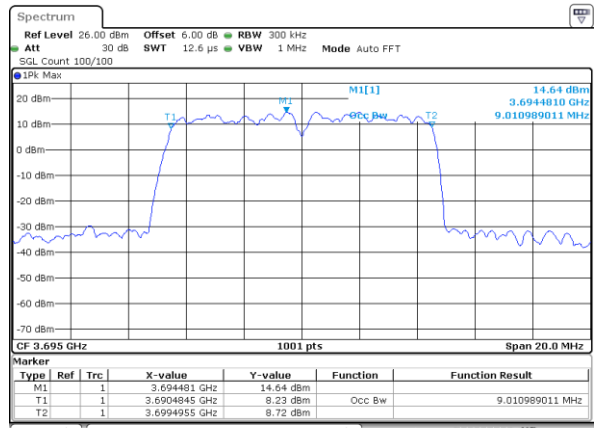

Highest Channel / 10MHz / 64QAM

Date: 4.AUG.2020 04:38:11

LTE Band 48

Lowest Channel / 15MHz / 64QAM

Date: 4.AUG.2020 04:46:43

Lowest Channel / 20MHz / 64QAM

Date: 4.AUG.2020 04:23:26

Middle Channel / 15MHz / 64QAM