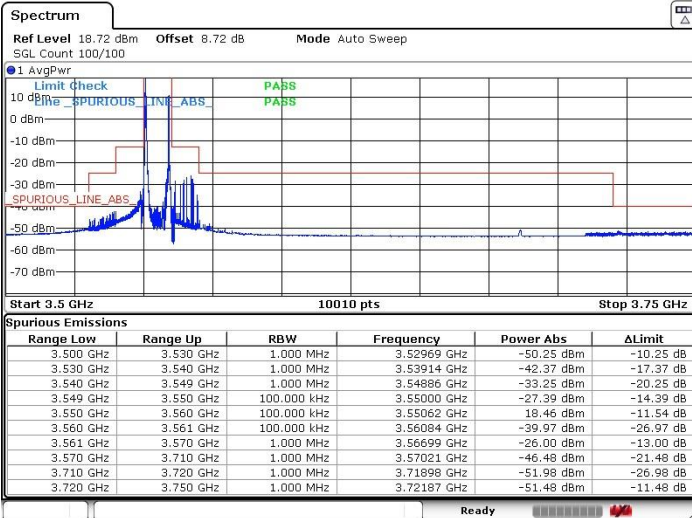

Middle Channel / Full RB

N/A

Date: 29.AUG.2020 17:20:09

LTE Band 48 / 5MHz

QPSK

Highest Channel / 1RB0

Highest Channel / 1RBmax

Date: 29.AUG.2020 17:27:03

Date: 29.AUG.2020 17:38:05

Highest Channel / Full RB

N/A

Date: 29.AUG.2020 17:35:11

LTE Band 48 / 10MHz

QPSK

Lowest Channel / 1RB0

Lowest Channel / 1RBmax

Date: 29.AUG.2020 17:52:14

Date: 29.AUG.2020 17:56:10

Lowest Channel / Full RB

N/A

Date: 29.AUG.2020 17:48:20

LTE Band 48 / 10MHz

QPSK

Middle Channel / 1RB0

Middle Channel / 1RBmax

Date: 29.AUG.2020 18:05:37

Date: 29.AUG.2020 18:02:00

Middle Channel / Full RB

N/A

Date: 29.AUG.2020 18:33:24

LTE Band 48 / 10MHz

QPSK