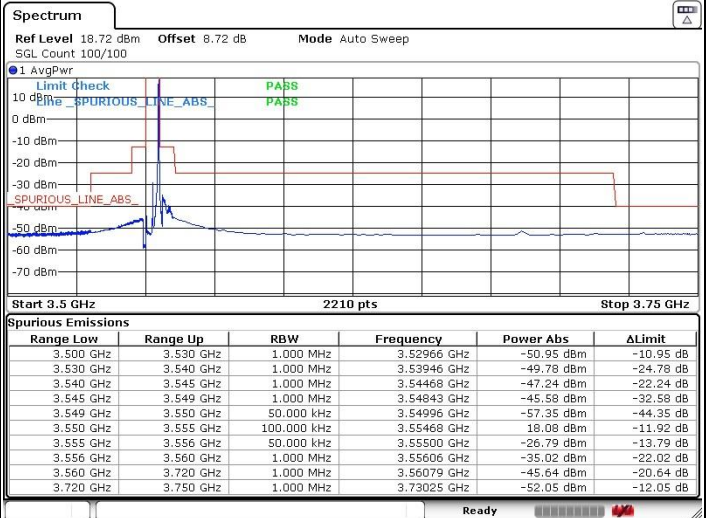

Date: 29.AUG.2020 20:12:42

Middle Channel / Full RB

N/A

Date: 29.AUG.2020 20:19:08

LTE Band 48 / 20MHz

QPSK

Highest Channel / 1RB0

Highest Channel / 1RBmax

Date: 9 SEP.2020 20:21:05

Date: 9 SEP.2020 20:24:20

Highest Channel / Full RB

N/A

Date: 9 SEP.2020 20:16:48

LTE Band 48 / 5MHz

16QAM

Lowest Channel / 1RB0

Lowest Channel / 1RBmax

Date: 29.AUG.2020 17:12:51

Date: 29.AUG.2020 17:15:15

Lowest Channel / Full RB

N/A

Date: 29.AUG.2020 17:08:56

LTE Band 48 / 5MHz

16QAM