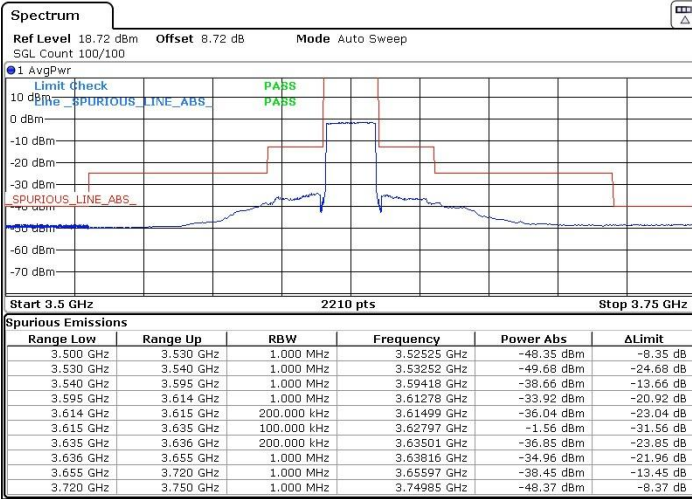

N/A

Date: 29.AUG.2020 19:39:48

LTE Band 48 / 20MHz

QPSK

Lowest Channel / 1RB0

Lowest Channel / 1RBmax

Date: 29.AUG.2020 20:03:39

Date: 29.AUG.2020 20:08:24

Lowest Channel / Full RB

N/A

Date: 7.SEP.2020 06:24:39

LTE Band 48 / 20MHz

QPSK

Middle Channel / 1RB0

Middle Channel / 1RBmax

Date: 29.AUG.2020 20:15:53

Date: 29.AUG.2020 20:12:42

Middle Channel / Full RB

N/A

Date: 29.AUG.2020 20:19:08

LTE Band 48 / 20MHz

QPSK

Highest Channel / 1RB0

Highest Channel / 1RBmax

Date: 9 SEP.2020 20:21:05

Date: 9 SEP.2020 20:24:20

Highest Channel / Full RB

N/A

Date: 9 SEP.2020 20:16:48

LTE Band 48 / 5MHz

16QAM

Lowest Channel / 1RB0