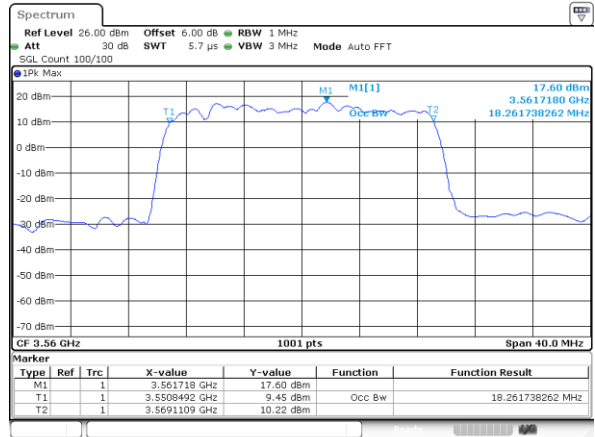

LTE Band 48

Lowest Channel / 20MHz / QPSK

Date: 4.AUG.2020 04:21:44

Lowest Channel / 20MHz / 16QAM

Date: 4.AUG.2020 04:22:34

Middle Channel / 20MHz / QPSK

Date: 4.AUG.2020 04:32:49

Middle Channel / 20MHz / 16QAM