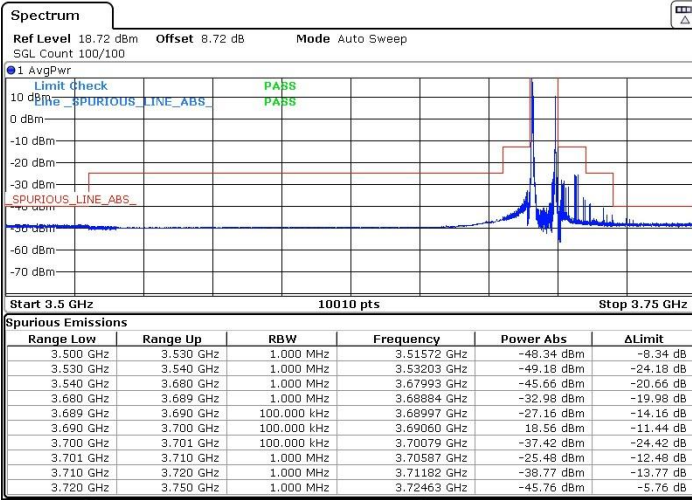

Date: 29.AUG.2020 17:38:05

Highest Channel / Full RB

N/A

Date: 29.AUG.2020 17:35:11

LTE Band 48 / 10MHz

QPSK

Lowest Channel / 1RB0

Lowest Channel / 1RBmax

Date: 29.AUG.2020 17:52:14

Date: 29.AUG.2020 17:56:10

Lowest Channel / Full RB

N/A

Date: 29.AUG.2020 17:48:20

LTE Band 48 / 10MHz

QPSK

Middle Channel / 1RB0

Middle Channel / 1RBmax

Date: 29.AUG.2020 18:05:37

Date: 29.AUG.2020 18:02:00

Middle Channel / Full RB

N/A

Date: 29.AUG.2020 18:33:24

LTE Band 48 / 10MHz

QPSK

Highest Channel / 1RB0

Highest Channel / 1RBmax

Date: 29.AUG.2020 18:19:59

Date: 29.AUG.2020 18:26:37

Highest Channel / Full RB

N/A

Date: 29.AUG.2020 18:17:17

LTE Band 48 / 15MHz