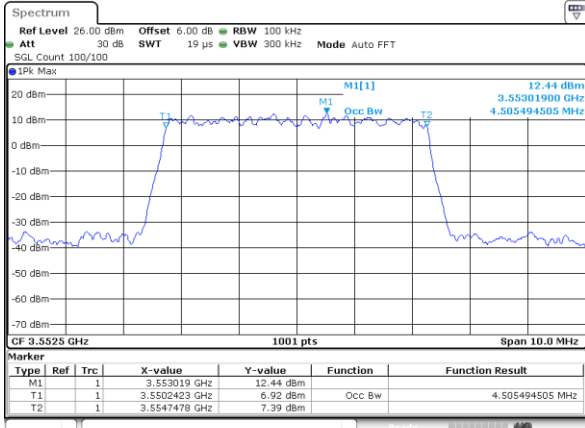

Date: 4.AUG.2020 04:32:07

Highest Channel / 20MHz / QPSK

Date: 4.AUG.2020 04:27:20

Highest Channel / 20MHz / 16QAM

Date: 4.AUG.2020 04:26:49

LTE Band 48

Lowest Channel / 5MHz / 64QAM

Date: 4.AUG.2020 04:15:15