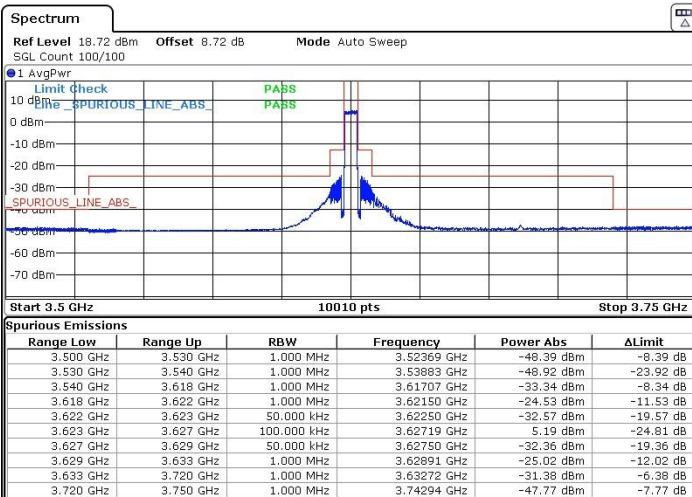

#### Lowest Channel / Full RB

N/A

Range Low	Range Up	RBW	Frequency	Power Abs	ΔLimit
3.500 GHz	3.530 GHz	1.000 MHz	3.52927 GHz	-49.21 dBm	-9.21 dB
3.530 GHz	3.540 GHz	1.000 MHz	3.53985 GHz	-40.19 dBm	-15.19 dB
3.540 GHz	3.545 GHz	1.000 MHz	3.54498 GHz	-38.88 dBm	-13.88 dB
3.545 GHz	3.549 GHz	1.000 MHz	3.54892 GHz	-29.41 dBm	-16.41 dB
3.549 GHz	3.550 GHz	50.000 kHz	3.54999 GHz	-31.70 dBm	-18.70 dB
3.550 GHz	3.555 GHz	100.000 kHz	3.55463 GHz	-6.31 dBm	-23.69 dB
3.555 GHz	3.556 GHz	50.000 kHz	3.55500 GHz	-31.98 dBm	-18.98 dB
3.556 GHz	3.560 GHz	1.000 MHz	3.55634 GHz	-30.36 dBm	-17.36 dB
3.560 GHz	3.720 GHz	1.000 MHz	3.56079 GHz	-36.07 dBm	-11.07 dB
3.720 GHz	3.750 GHz	1.000 MHz	3.74243 GHz	-52.58 dBm	-12.58 dB

Ready

Date: 29.AUG.2020 17:07:34

LTE Band 48 / 5MHz

QPSK

Middle Channel / 1RB0

Middle Channel / 1RBmax

Date: 29.AUG.2020 17:23:02

Date: 29.AUG.2020 17:17:14

Middle Channel / Full RB

N/A

Date: 29.AUG.2020 17:20:09

LTE Band 48 / 5MHz

QPSK

Highest Channel / 1RB0

Highest Channel / 1RBmax

Date: 29.AUG.2020 17:27:03

Date: 29.AUG.2020 17:38:05

Highest Channel / Full RB

N/A

Date: 29.AUG.2020 17:35:11

LTE Band 48 / 10MHz

QPSK

Lowest Channel / 1RB0

Lowest Channel / 1RBmax