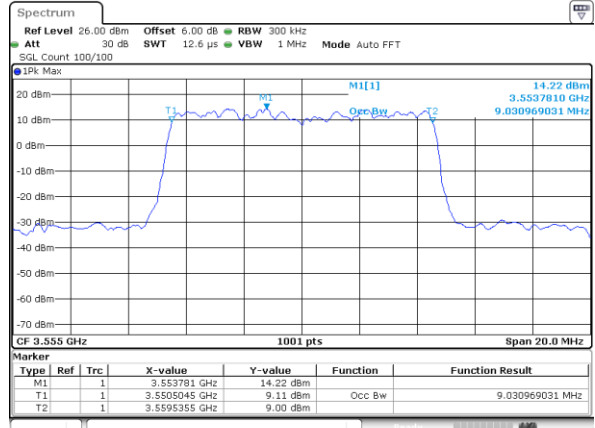

Lowest Channel / 10MHz / 64QAM

Date: 4.AUG.2020 04:37:42