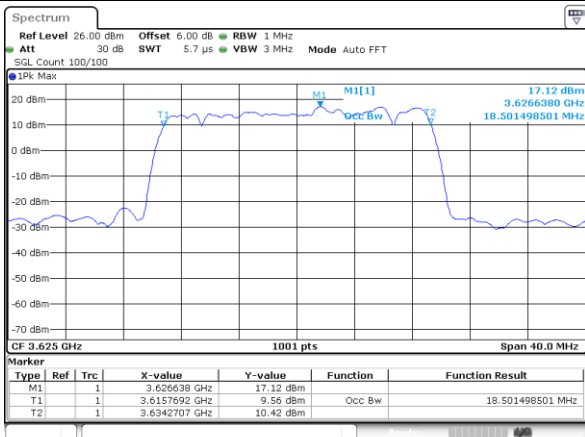

LTE Band 48

Lowest Channel / 20MHz / QPSK

Date: 4.AUG.2020 04:21:44

Lowest Channel / 20MHz / 16QAM

Date: 4.AUG.2020 04:22:34

Middle Channel / 20MHz / QPSK

Date: 4.AUG.2020 04:32:49

Middle Channel / 20MHz / 16QAM