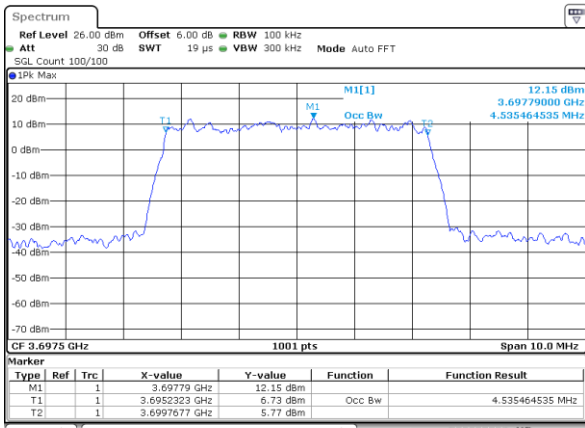

Lowest Channel / 10MHz / 64QAM

Date: 4.AUG.2020 04:37:42

Middle Channel / 5MHz / 64QAM

Date: 4.AUG.2020 04:51:36

Middle Channel / 10MHz / 64QAM

Date: 4.AUG.2020 04:34:28

Highest Channel / 5MHz / 64QAM

Date: 4.AUG.2020 04:15:42

Highest Channel / 10MHz / 64QAM

Date: 4.AUG.2020 04:38:11

LTE Band 48

Lowest Channel / 15MHz / 64QAM

Date: 4.AUG.2020 04:46:43

Lowest Channel / 20MHz / 64QAM

Date: 4.AUG.2020 04:23:26

Middle Channel / 15MHz / 64QAM