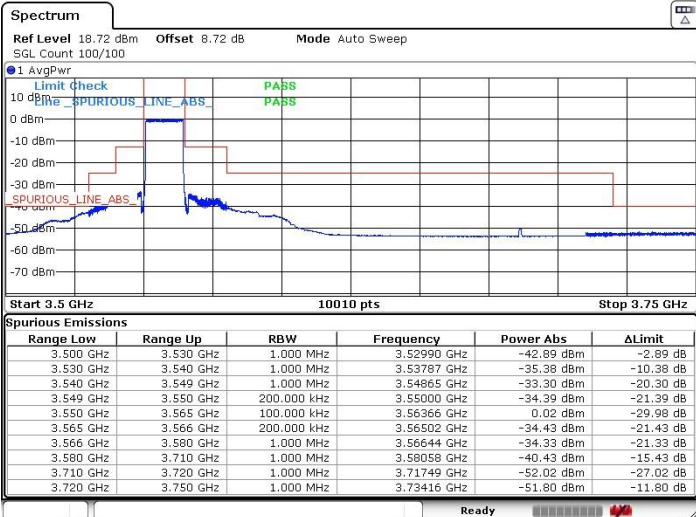

Highest Channel / 1RB0

Highest Channel / 1RBmax

Date: 29.AUG.2020 18:19:59

Date: 29.AUG.2020 18:26:37

Highest Channel / Full RB

N/A

Date: 29.AUG.2020 18:17:17

LTE Band 48 / 15MHz

QPSK

Lowest Channel / 1RB0

Lowest Channel / 1RBmax

Date: 29.AUG.2020 18:42:21

Date: 29.AUG.2020 18:45:31

Lowest Channel / Full RB

N/A

Date: 29.AUG.2020 18:38:52

LTE Band 48 / 15MHz

QPSK

Middle Channel / 1RB0

Middle Channel / 1RBmax

Date: 29.AUG.2020 19:33:04

Date: 29.AUG.2020 19:30:22

Middle Channel / Full RB

N/A

Date: 29.AUG.2020 19:35:45

LTE Band 48 / 15MHz

QPSK

Highest Channel / 1RB0

Highest Channel / 1RBmax

Date: 29.AUG.2020 19:42:35

Date: 29.AUG.2020 19:45:16

Highest Channel / Full RB