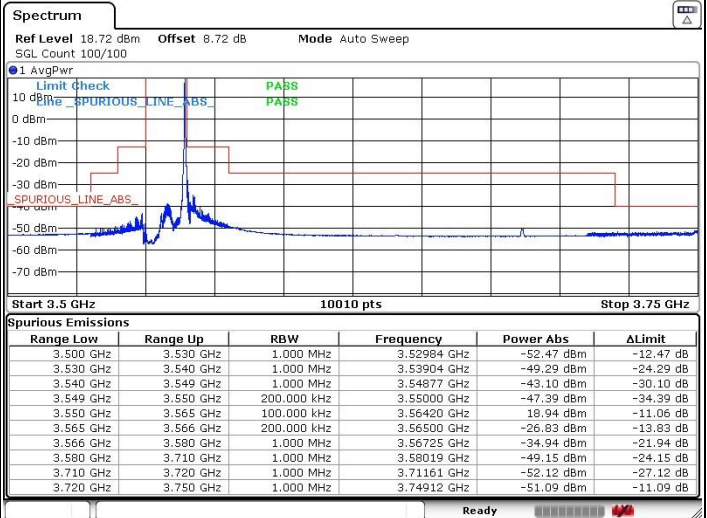

Middle Channel / 1RBmax

Date: 29.AUG.2020 18:05:37

Date: 29.AUG.2020 18:02:00

Middle Channel / Full RB

N/A

Date: 29.AUG.2020 18:33:24

LTE Band 48 / 10MHz

QPSK

Highest Channel / 1RB0

Highest Channel / 1RBmax

Date: 29.AUG.2020 18:19:59

Date: 29.AUG.2020 18:26:37

Highest Channel / Full RB

N/A

Date: 29.AUG.2020 18:17:17

LTE Band 48 / 15MHz

QPSK

Lowest Channel / 1RB0

Lowest Channel / 1RBmax

Date: 29.AUG.2020 18:42:21

Date: 29.AUG.2020 18:45:31

Lowest Channel / Full RB

N/A

Date: 29.AUG.2020 18:38:52