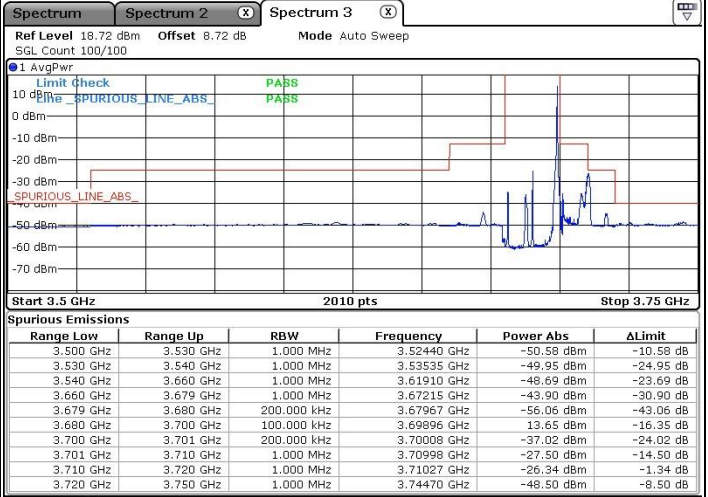

Lowest Channel / Full RB

N/A

Date: 7.SEP.2020 06:24:39

LTE Band 48 / 20MHz

QPSK

Middle Channel / 1RB0

Middle Channel / 1RBmax

Date: 29.AUG.2020 20:15:53

Date: 29.AUG.2020 20:12:42

Middle Channel / Full RB

N/A

Date: 29.AUG.2020 20:19:08

LTE Band 48 / 20MHz

QPSK

Highest Channel / 1RB0

Highest Channel / 1RBmax

Date: 9 SEP.2020 20:21:05

Date: 9 SEP.2020 20:24:20

Highest Channel / Full RB

N/A

Date: 9 SEP.2020 20:16:48

LTE Band 48 / 5MHz

16QAM

Lowest Channel / 1RB0

Lowest Channel / 1RBmax

Date: 29.AUG.2020 17:12:51

Date: 29.AUG.2020 17:15:15

Lowest Channel / Full RB

N/A

Date: 29.AUG.2020 17:08:56

LTE Band 48 / 5MHz

16QAM