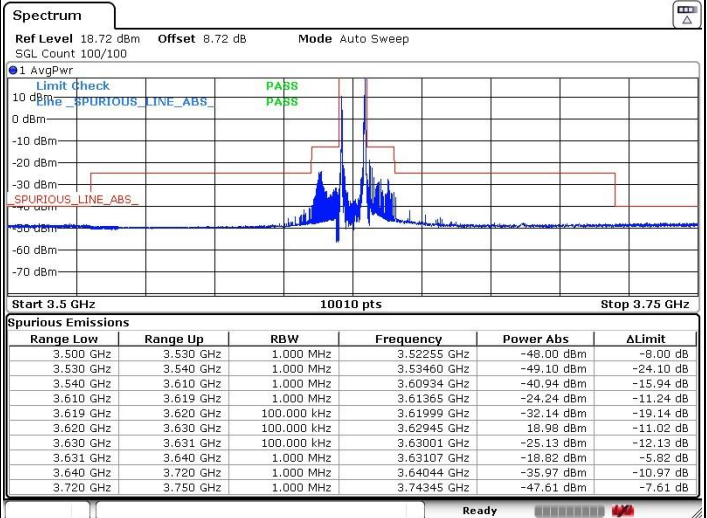

Date: 29.AUG.2020 17:38:05

Highest Channel / Full RB

N/A

Date: 29.AUG.2020 17:35:11

LTE Band 48 / 10MHz

QPSK

Lowest Channel / 1RB0

Lowest Channel / 1RBmax

Date: 29.AUG.2020 17:52:14

Date: 29.AUG.2020 17:56:10

Lowest Channel / Full RB

N/A

Date: 29.AUG.2020 17:48:20

LTE Band 48 / 10MHz

QPSK

Middle Channel / 1RB0

Middle Channel / 1RBmax

Date: 29.AUG.2020 18:05:37

Date: 29.AUG.2020 18:02:00

Middle Channel / Full RB

N/A

Date: 29.AUG.2020 18:33:24

LTE Band 48 / 10MHz

QPSK

Highest Channel / 1RB0

Highest Channel / 1RBmax

Date: 29.AUG.2020 18:19:59

Date: 29.AUG.2020 18:26:37

Highest Channel / Full RB

N/A

Date: 29.AUG.2020 18:17:17

LTE Band 48 / 15MHz