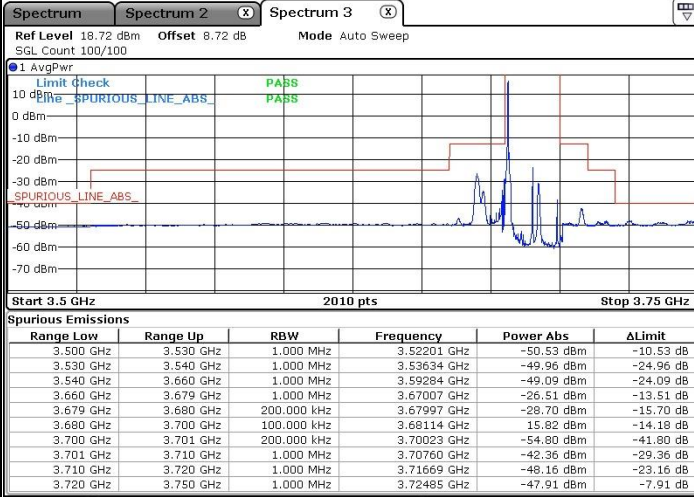

Lowest Channel / Full RB

N/A

Date: 7.SEP.2020 06:24:39

LTE Band 48 / 20MHz

QPSK

Middle Channel / 1RB0

Middle Channel / 1RBmax

Date: 29.AUG.2020 20:15:53

Date: 29.AUG.2020 20:12:42

Middle Channel / Full RB

N/A

Date: 29.AUG.2020 20:19:08

LTE Band 48 / 20MHz

QPSK

Highest Channel / 1RB0

Highest Channel / 1RBmax

Date: 9 SEP.2020 20:21:05

Date: 9 SEP.2020 20:24:20

Highest Channel / Full RB

N/A

Date: 9 SEP.2020 20:16:48

LTE Band 48 / 5MHz

16QAM

Lowest Channel / 1RB0

Lowest Channel / 1RBmax

Date: 29.AUG.2020 17:12:51

Date: 29.AUG.2020 17:15:15

Lowest Channel / Full RB

N/A

Date: 29.AUG.2020 17:08:56

LTE Band 48 / 5MHz

16QAM