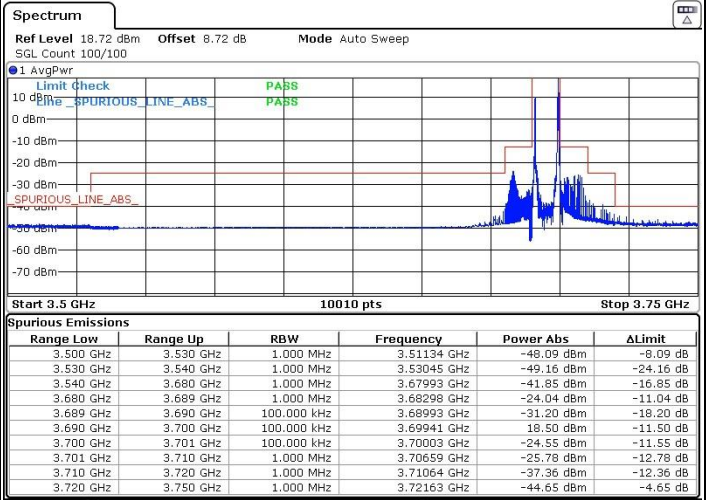

Date: 29.AUG.2020 17:38:05

Highest Channel / Full RB

N/A

Date: 29.AUG.2020 17:35:11

LTE Band 48 / 10MHz

QPSK

Lowest Channel / 1RB0

Lowest Channel / 1RBmax

Date: 29.AUG.2020 17:52:14

Date: 29.AUG.2020 17:56:10

Lowest Channel / Full RB

N/A

Date: 29.AUG.2020 17:48:20

LTE Band 48 / 10MHz

QPSK

Middle Channel / 1RB0

Middle Channel / 1RBmax

Date: 29.AUG.2020 18:05:37

Date: 29.AUG.2020 18:02:00

Middle Channel / Full RB

N/A

Date: 29.AUG.2020 18:33:24

LTE Band 48 / 10MHz

QPSK

Highest Channel / 1RB0

Highest Channel / 1RBmax

Date: 29.AUG.2020 18:19:59

Date: 29.AUG.2020 18:26:37

Highest Channel / Full RB

N/A

Date: 29.AUG.2020 18:17:17

LTE Band 48 / 15MHz