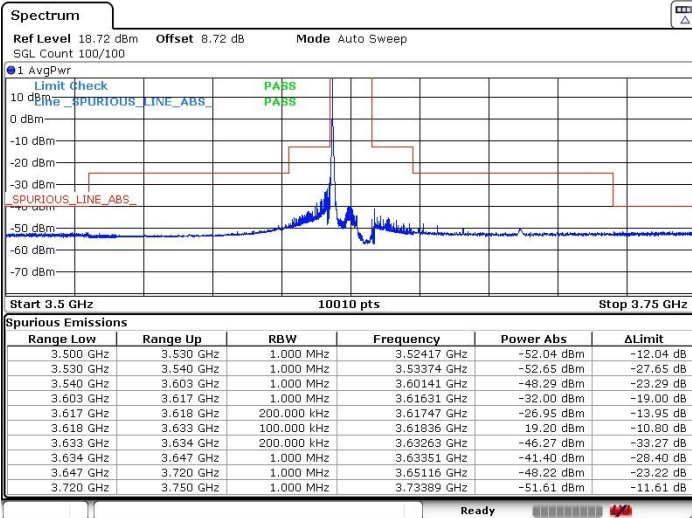

Highest Channel / 1RB0

Highest Channel / 1RBmax

Date: 29.AUG.2020 18:19:59

Date: 29.AUG.2020 18:26:37

Highest Channel / Full RB

N/A

Date: 29.AUG.2020 18:17:17

LTE Band 48 / 15MHz

QPSK

Lowest Channel / 1RB0

Lowest Channel / 1RBmax

Date: 29.AUG.2020 18:42:21

Date: 29.AUG.2020 18:45:31

Lowest Channel / Full RB

N/A

Date: 29.AUG.2020 18:38:52

LTE Band 48 / 15MHz

QPSK

Middle Channel / 1RB0

Middle Channel / 1RBmax

Date: 29.AUG.2020 19:33:04

Date: 29.AUG.2020 19:30:22

Middle Channel / Full RB

N/A

Date: 29.AUG.2020 19:35:45

LTE Band 48 / 15MHz

QPSK

Highest Channel / 1RB0

Highest Channel / 1RBmax

Date: 29.AUG.2020 19:42:35

Date: 29.AUG.2020 19:45:16

Highest Channel / Full RB