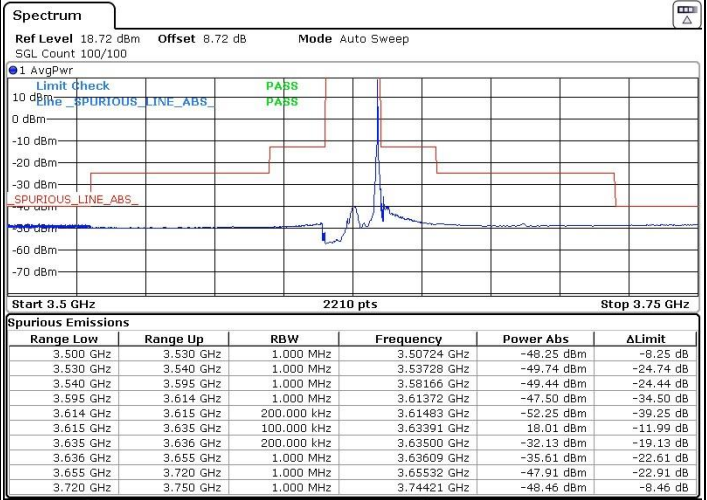

N/A

Date: 29.AUG.2020 19:39:48

LTE Band 48 / 20MHz

QPSK

Lowest Channel / 1RB0

Lowest Channel / 1RBmax

Date: 29.AUG.2020 20:03:39

Date: 29.AUG.2020 20:08:24

Lowest Channel / Full RB

N/A

Date: 7.SEP.2020 06:24:39

LTE Band 48 / 20MHz

QPSK

Middle Channel / 1RB0

Middle Channel / 1RBmax

Date: 29.AUG.2020 20:15:53

Date: 29.AUG.2020 20:12:42

Middle Channel / Full RB

N/A

Date: 29.AUG.2020 20:19:08

LTE Band 48 / 20MHz

QPSK

Highest Channel / 1RB0

Highest Channel / 1RBmax

Date: 9 SEP.2020 20:21:05

Date: 9 SEP.2020 20:24:20

Highest Channel / Full RB

N/A

Date: 9 SEP.2020 20:16:48

LTE Band 48 / 5MHz

16QAM

Lowest Channel / 1RB0