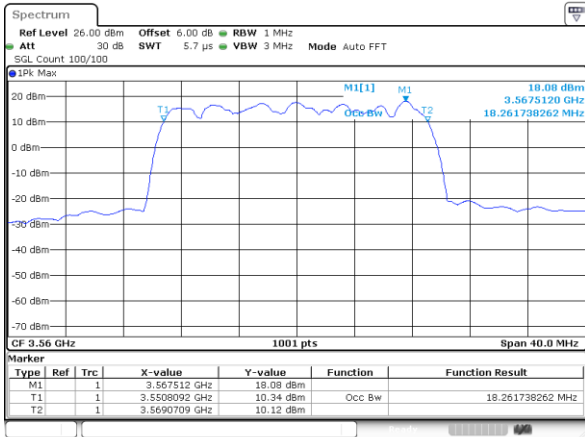

LTE Band 48

Lowest Channel / 20MHz / QPSK

Date: 4.AUG.2020 04:21:44

Lowest Channel / 20MHz / 16QAM

Date: 4.AUG.2020 04:22:34

Middle Channel / 20MHz / QPSK

Date: 4.AUG.2020 04:32:49

Middle Channel / 20MHz / 16QAM