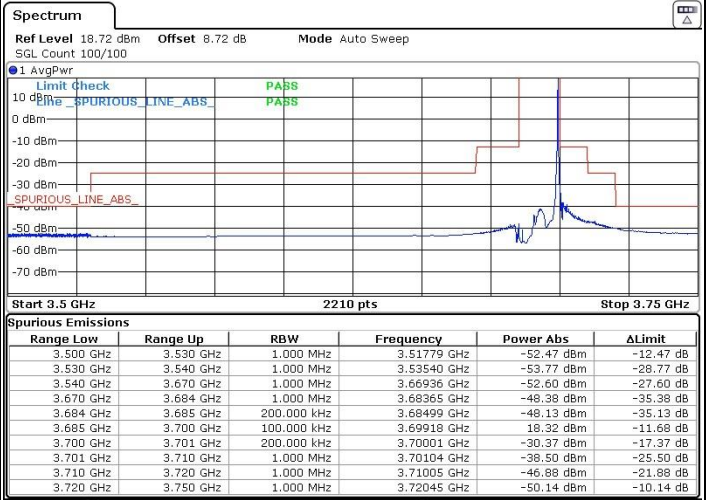

LTE Band 48 / 15MHz

QPSK

Middle Channel / 1RB0

Middle Channel / 1RBmax

Date: 29.AUG.2020 19:33:04

Date: 29.AUG.2020 19:30:22

Middle Channel / Full RB

N/A

Date: 29.AUG.2020 19:35:45

LTE Band 48 / 15MHz

QPSK

Highest Channel / 1RB0

Highest Channel / 1RBmax

Date: 29.AUG.2020 19:42:35

Date: 29.AUG.2020 19:45:16

Highest Channel / Full RB

N/A

Date: 29.AUG.2020 19:39:48

LTE Band 48 / 20MHz

QPSK

Lowest Channel / 1RB0

Lowest Channel / 1RBmax

Date: 29.AUG.2020 20:03:39

Date: 29.AUG.2020 20:08:24