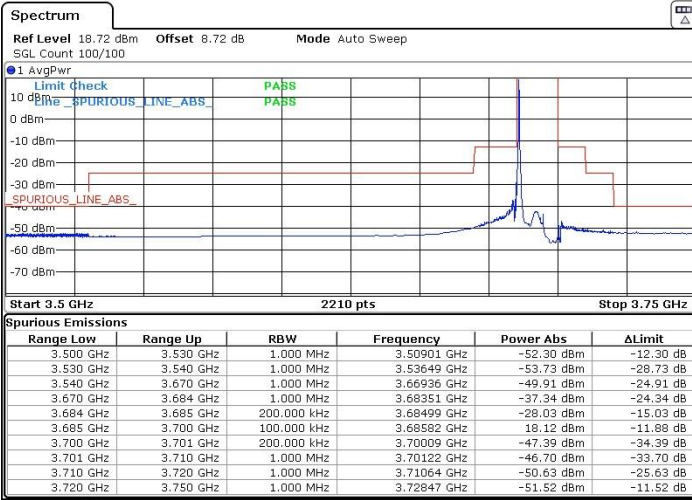

LTE Band 48 / 15MHz

QPSK

Middle Channel / 1RB0

Middle Channel / 1RBmax

Date: 29.AUG.2020 19:33:04

Date: 29.AUG.2020 19:30:22

Middle Channel / Full RB

N/A

Date: 29.AUG.2020 19:35:45

LTE Band 48 / 15MHz

QPSK

Highest Channel / 1RB0

Highest Channel / 1RBmax

Date: 29.AUG.2020 19:42:35

Date: 29.AUG.2020 19:45:16

Highest Channel / Full RB

N/A

Date: 29.AUG.2020 19:39:48

LTE Band 48 / 20MHz

QPSK

Lowest Channel / 1RB0

Lowest Channel / 1RBmax

Date: 29.AUG.2020 20:03:39

Date: 29.AUG.2020 20:08:24