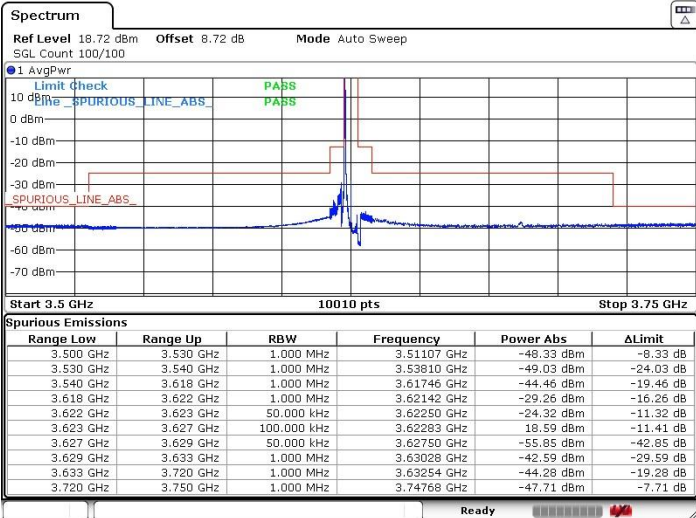

Date: 29.AUG.2020 20:12:42

Middle Channel / Full RB

N/A

Date: 29.AUG.2020 20:19:08

LTE Band 48 / 20MHz

QPSK

Highest Channel / 1RB0

Highest Channel / 1RBmax

Date: 9 SEP.2020 20:21:05

Date: 9 SEP.2020 20:24:20

Highest Channel / Full RB

N/A

Date: 9 SEP.2020 20:16:48

LTE Band 48 / 5MHz

16QAM

Lowest Channel / 1RB0

Lowest Channel / 1RBmax

Date: 29.AUG.2020 17:12:51

Date: 29.AUG.2020 17:15:15

Lowest Channel / Full RB

N/A

Date: 29.AUG.2020 17:08:56

LTE Band 48 / 5MHz

16QAM

Middle Channel / 1RB0

Middle Channel / 1RBmax

Date: 29.AUG.2020 17:23:57

Date: 29.AUG.2020 17:18:11

Middle Channel / Full RB

N/A

Date: 29.AUG.2020 17:21:10