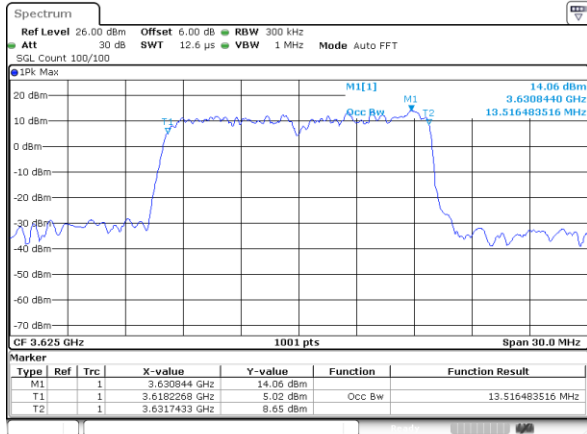

Highest Channel / 10MHz / 64QAM

Date: 4.AUG.2020 04:38:11

LTE Band 48

Lowest Channel / 15MHz / 64QAM

Date: 4.AUG.2020 04:46:43

Lowest Channel / 20MHz / 64QAM

Date: 4.AUG.2020 04:23:26

Middle Channel / 15MHz / 64QAM