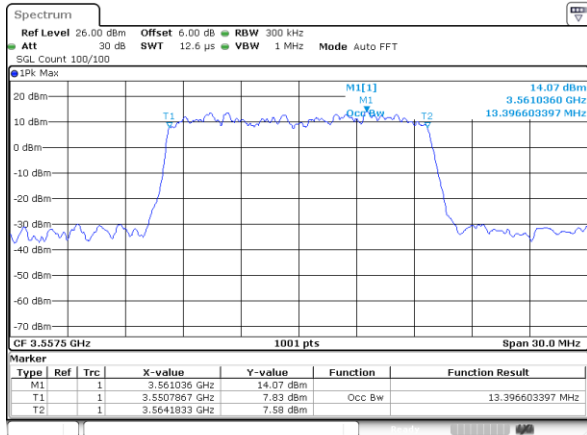

Highest Channel / 10MHz / 64QAM

Date: 4.AUG.2020 04:38:11

LTE Band 48

Lowest Channel / 15MHz / 64QAM

Date: 4.AUG.2020 04:46:43

Lowest Channel / 20MHz / 64QAM

Date: 4.AUG.2020 04:23:26

Middle Channel / 15MHz / 64QAM