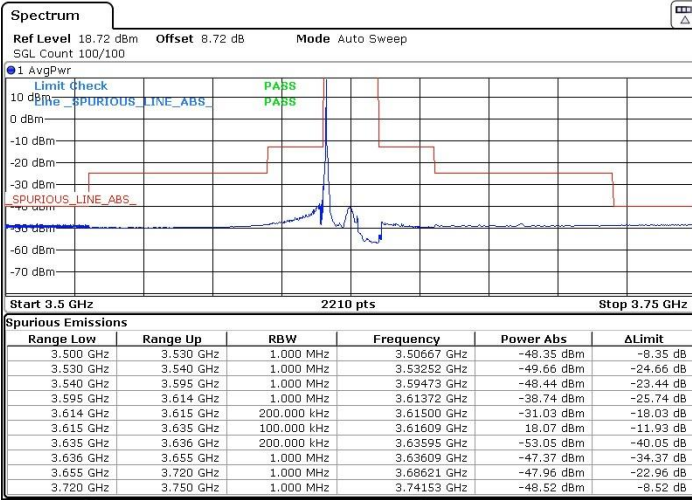

N/A

Date: 29.AUG.2020 19:39:48

LTE Band 48 / 20MHz

QPSK

Lowest Channel / 1RB0

Lowest Channel / 1RBmax

Date: 29.AUG.2020 20:03:39

Date: 29.AUG.2020 20:08:24

Lowest Channel / Full RB

N/A

Date: 7.SEP.2020 06:24:39

LTE Band 48 / 20MHz

QPSK

Middle Channel / 1RB0

Middle Channel / 1RBmax

Date: 29.AUG.2020 20:15:53

Date: 29.AUG.2020 20:12:42

Middle Channel / Full RB

N/A

Date: 29.AUG.2020 20:19:08

LTE Band 48 / 20MHz

QPSK

Highest Channel / 1RB0

Highest Channel / 1RBmax