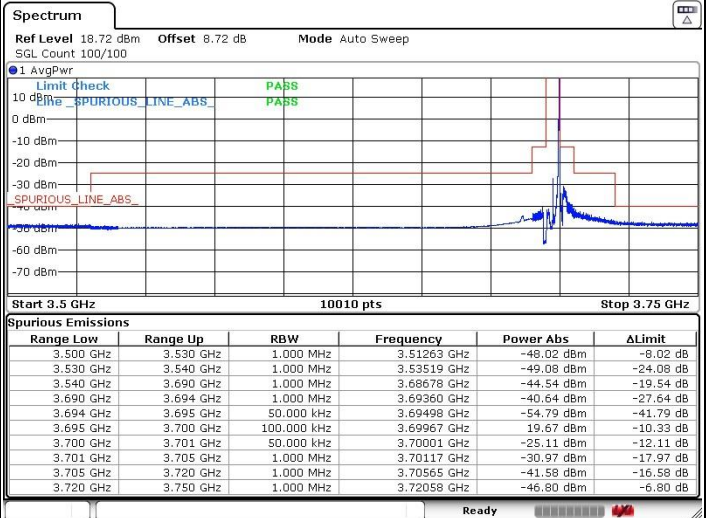

Middle Channel / Full RB

N/A

Date: 29.AUG.2020 17:20:09

LTE Band 48 / 5MHz

QPSK

Highest Channel / 1RB0

Highest Channel / 1RBmax

Date: 29.AUG.2020 17:27:03

Date: 29.AUG.2020 17:38:05

Highest Channel / Full RB

N/A

Date: 29.AUG.2020 17:35:11

LTE Band 48 / 10MHz

QPSK

Lowest Channel / 1RB0

Lowest Channel / 1RBmax

Date: 29.AUG.2020 17:52:14

Date: 29.AUG.2020 17:56:10

Lowest Channel / Full RB

N/A

Date: 29.AUG.2020 17:48:20

LTE Band 48 / 10MHz

QPSK

Middle Channel / 1RB0