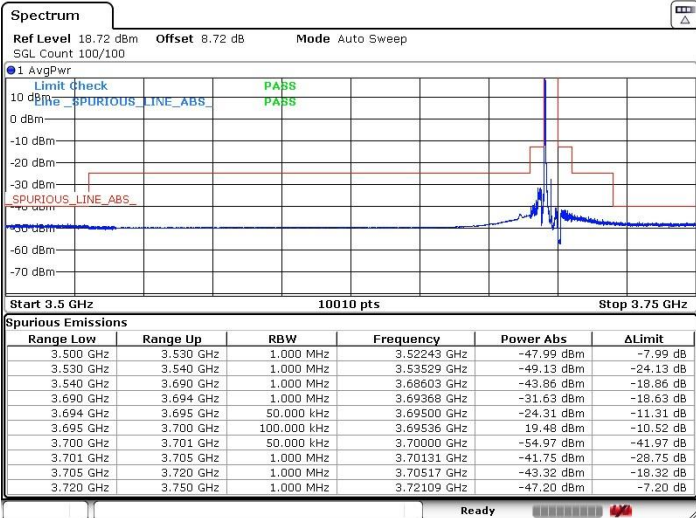

Middle Channel / Full RB

N/A

Date: 29.AUG.2020 17:20:09

LTE Band 48 / 5MHz

QPSK

Highest Channel / 1RB0

Highest Channel / 1RBmax

Date: 29.AUG.2020 17:27:03

Date: 29.AUG.2020 17:38:05

Highest Channel / Full RB

N/A

Date: 29.AUG.2020 17:35:11

LTE Band 48 / 10MHz

QPSK

Lowest Channel / 1RB0

Lowest Channel / 1RBmax

Date: 29.AUG.2020 17:52:14

Date: 29.AUG.2020 17:56:10

Lowest Channel / Full RB

N/A

Date: 29.AUG.2020 17:48:20

LTE Band 48 / 10MHz

QPSK

Middle Channel / 1RB0