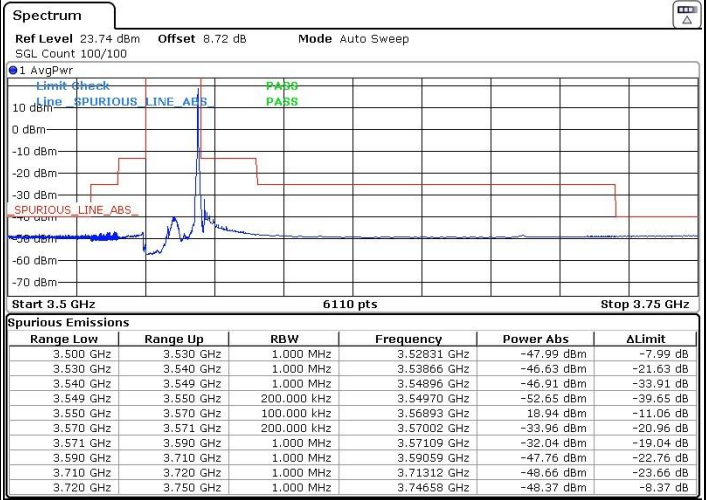

Date: 29.AUG.2020 19:35:45

LTE Band 48 / 15MHz

QPSK

Highest Channel / 1RB0

Highest Channel / 1RBmax

Date: 29.AUG.2020 19:42:35

Date: 29.AUG.2020 19:45:16

Highest Channel / Full RB

N/A

Date: 29.AUG.2020 19:39:48

LTE Band 48 / 20MHz

QPSK

Lowest Channel / 1RB0

Lowest Channel / 1RBmax

Date: 29.AUG.2020 20:03:39

Date: 29.AUG.2020 20:08:24

Lowest Channel / Full RB

N/A

Date: 7.SEP.2020 06:24:39

LTE Band 48 / 20MHz

QPSK

Middle Channel / 1RB0

Middle Channel / 1RBmax

Date: 29.AUG.2020 20:15:53

Date: 29.AUG.2020 20:12:42

Middle Channel / Full RB

N/A

Date: 29.AUG.2020 20:19:08

LTE Band 48 / 20MHz

QPSK

Highest Channel / 1RB0

Highest Channel / 1RBmax