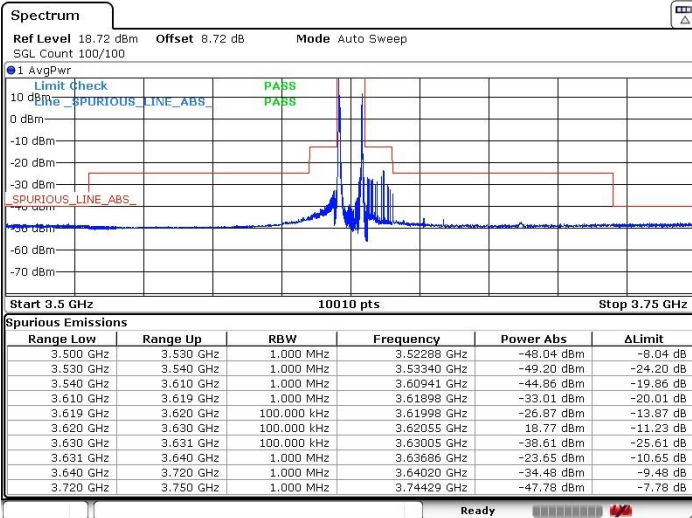

Date: 29.AUG.2020 17:38:05

Highest Channel / Full RB

N/A

Date: 29.AUG.2020 17:35:11

LTE Band 48 / 10MHz

QPSK

Lowest Channel / 1RB0

Lowest Channel / 1RBmax

Date: 29.AUG.2020 17:52:14

Date: 29.AUG.2020 17:56:10

Lowest Channel / Full RB

N/A

Date: 29.AUG.2020 17:48:20

LTE Band 48 / 10MHz

QPSK

Middle Channel / 1RB0

Middle Channel / 1RBmax

Date: 29.AUG.2020 18:05:37

Date: 29.AUG.2020 18:02:00

Middle Channel / Full RB

N/A

Date: 29.AUG.2020 18:33:24

LTE Band 48 / 10MHz

QPSK

Highest Channel / 1RB0

Highest Channel / 1RBmax

Date: 29.AUG.2020 18:19:59

Date: 29.AUG.2020 18:26:37

Highest Channel / Full RB

N/A

Date: 29.AUG.2020 18:17:17

LTE Band 48 / 15MHz