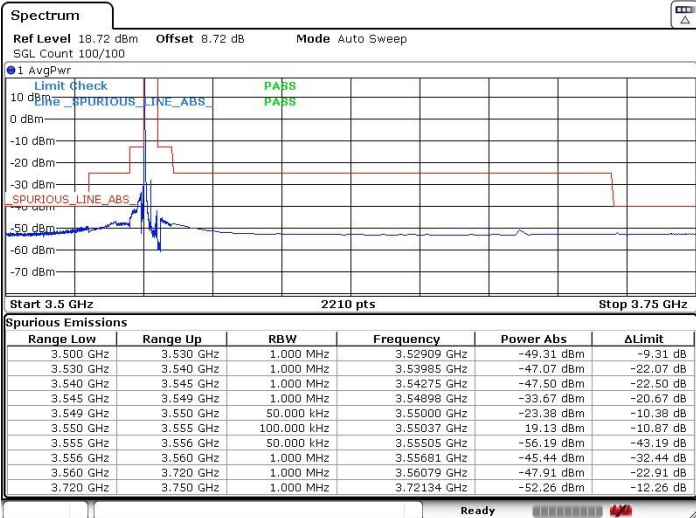

Date: 29.AUG.2020 20:12:42

Middle Channel / Full RB

N/A

Date: 29.AUG.2020 20:19:08

LTE Band 48 / 20MHz

QPSK

Highest Channel / 1RB0

Highest Channel / 1RBmax

Date: 9 SEP.2020 20:21:05

Date: 9 SEP.2020 20:24:20

Highest Channel / Full RB

N/A

Date: 9 SEP.2020 20:16:48

LTE Band 48 / 5MHz

16QAM

Lowest Channel / 1RB0

Lowest Channel / 1RBmax

Date: 29.AUG.2020 17:12:51

Date: 29.AUG.2020 17:15:15

Lowest Channel / Full RB

N/A

Date: 29.AUG.2020 17:08:56

LTE Band 48 / 5MHz

16QAM