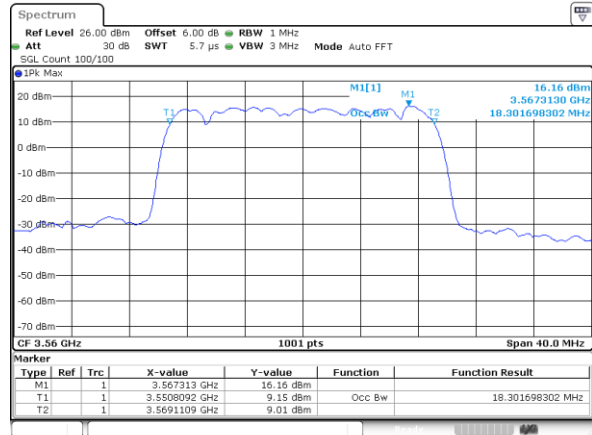

Highest Channel / 10MHz / 64QAM

Date: 4.AUG.2020 04:38:11

LTE Band 48

Lowest Channel / 15MHz / 64QAM

Date: 4.AUG.2020 04:46:43

Lowest Channel / 20MHz / 64QAM

Date: 4.AUG.2020 04:23:26

Middle Channel / 15MHz / 64QAM