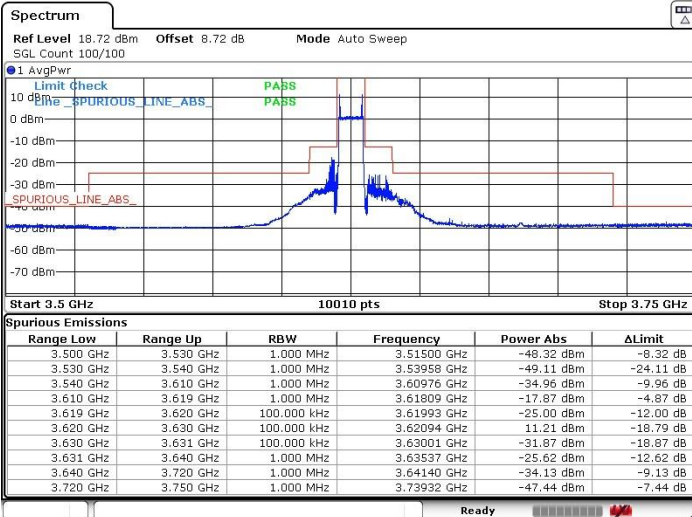

Date: 29.AUG.2020 17:52:14

Date: 29.AUG.2020 17:56:10

Lowest Channel / Full RB

N/A

Date: 29.AUG.2020 17:48:20

LTE Band 48 / 10MHz

QPSK

Middle Channel / 1RB0

Middle Channel / 1RBmax

Date: 29.AUG.2020 18:05:37

Date: 29.AUG.2020 18:02:00

Middle Channel / Full RB

N/A

Date: 29.AUG.2020 18:33:24

LTE Band 48 / 10MHz

QPSK

Highest Channel / 1RB0

Highest Channel / 1RBmax

Date: 29.AUG.2020 18:19:59

Date: 29.AUG.2020 18:26:37

Highest Channel / Full RB

N/A

Date: 29.AUG.2020 18:17:17

LTE Band 48 / 15MHz

QPSK

Lowest Channel / 1RB0

Lowest Channel / 1RBmax

Date: 29.AUG.2020 18:42:21

Date: 29.AUG.2020 18:45:31

Lowest Channel / Full RB

N/A

Date: 29.AUG.2020 18:38:52