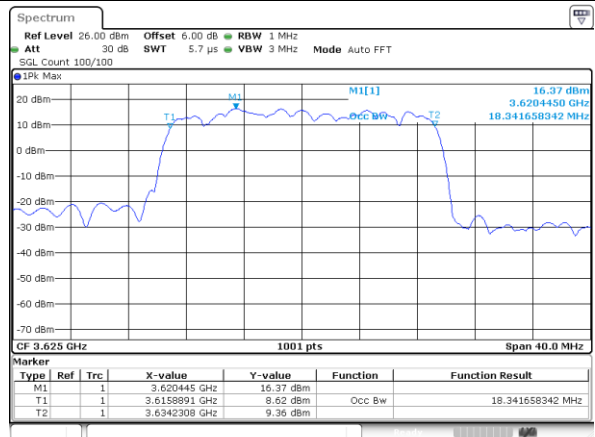

LTE Band 48

Lowest Channel / 20MHz / QPSK

Date: 4.AUG.2020 04:21:44

Lowest Channel / 20MHz / 16QAM

Date: 4.AUG.2020 04:22:34

Middle Channel / 20MHz / QPSK

Date: 4.AUG.2020 04:32:49

Middle Channel / 20MHz / 16QAM