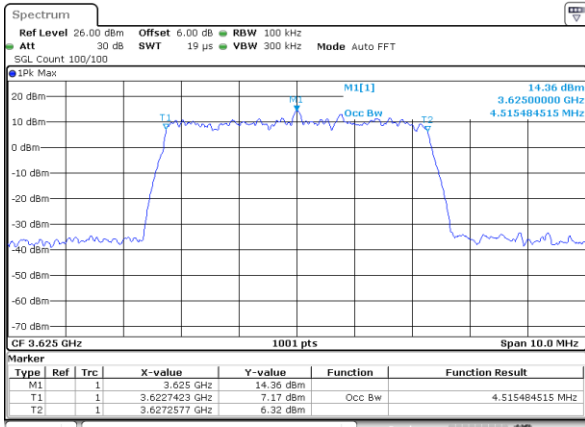

Middle Channel / 5MHz / 64QAM

Date: 4.AUG.2020 04:51:36