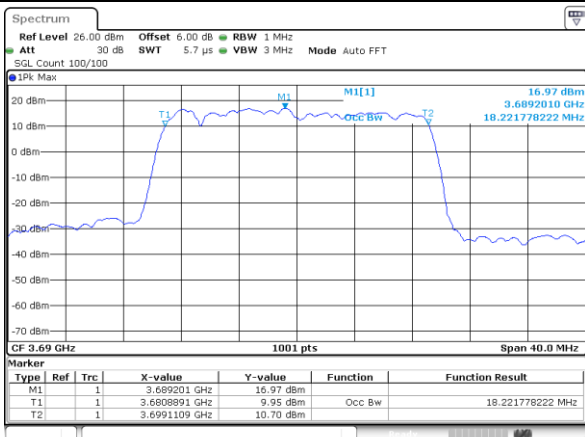

Highest Channel / 20MHz / QPSK

Date: 4.AUG.2020 04:27:20