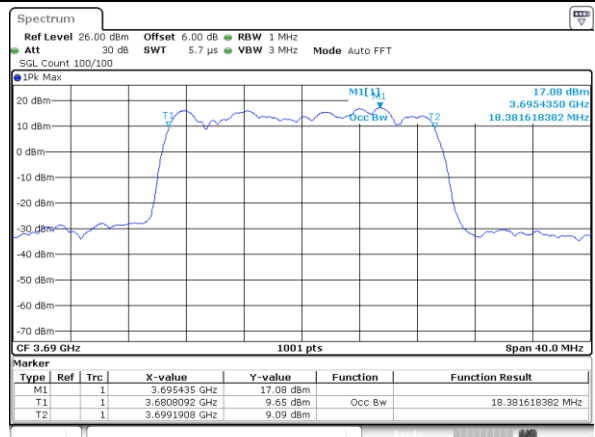

Highest Channel / 20MHz / 16QAM

Date: 4.AUG.2020 04:26:49