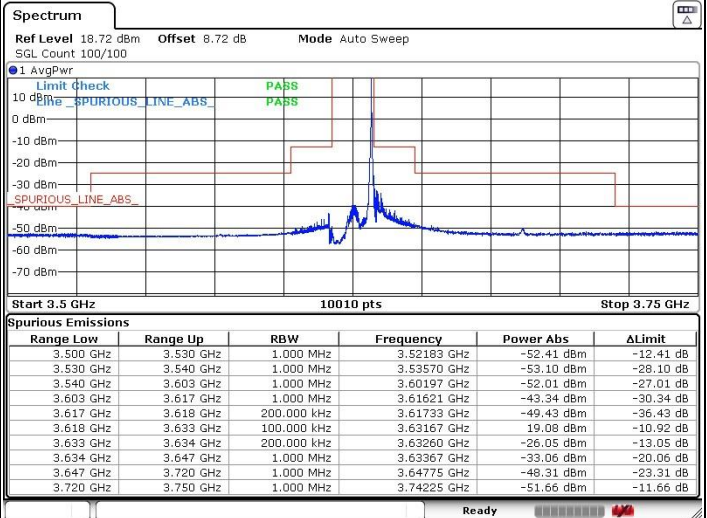

Highest Channel / 1RB0

Highest Channel / 1RBmax

Date: 29.AUG.2020 18:19:59

Date: 29.AUG.2020 18:26:37

Highest Channel / Full RB

N/A

Date: 29.AUG.2020 18:17:17

LTE Band 48 / 15MHz

QPSK

Lowest Channel / 1RB0

Lowest Channel / 1RBmax

Date: 29.AUG.2020 18:42:21

Date: 29.AUG.2020 18:45:31

Lowest Channel / Full RB

N/A

Date: 29.AUG.2020 18:38:52

LTE Band 48 / 15MHz

QPSK

Middle Channel / 1RB0

Middle Channel / 1RBmax

Date: 29.AUG.2020 19:33:04

Date: 29.AUG.2020 19:30:22

Middle Channel / Full RB

N/A

Date: 29.AUG.2020 19:35:45

LTE Band 48 / 15MHz

QPSK

Highest Channel / 1RB0

Highest Channel / 1RBmax

Date: 29.AUG.2020 19:42:35

Date: 29.AUG.2020 19:45:16

Highest Channel / Full RB