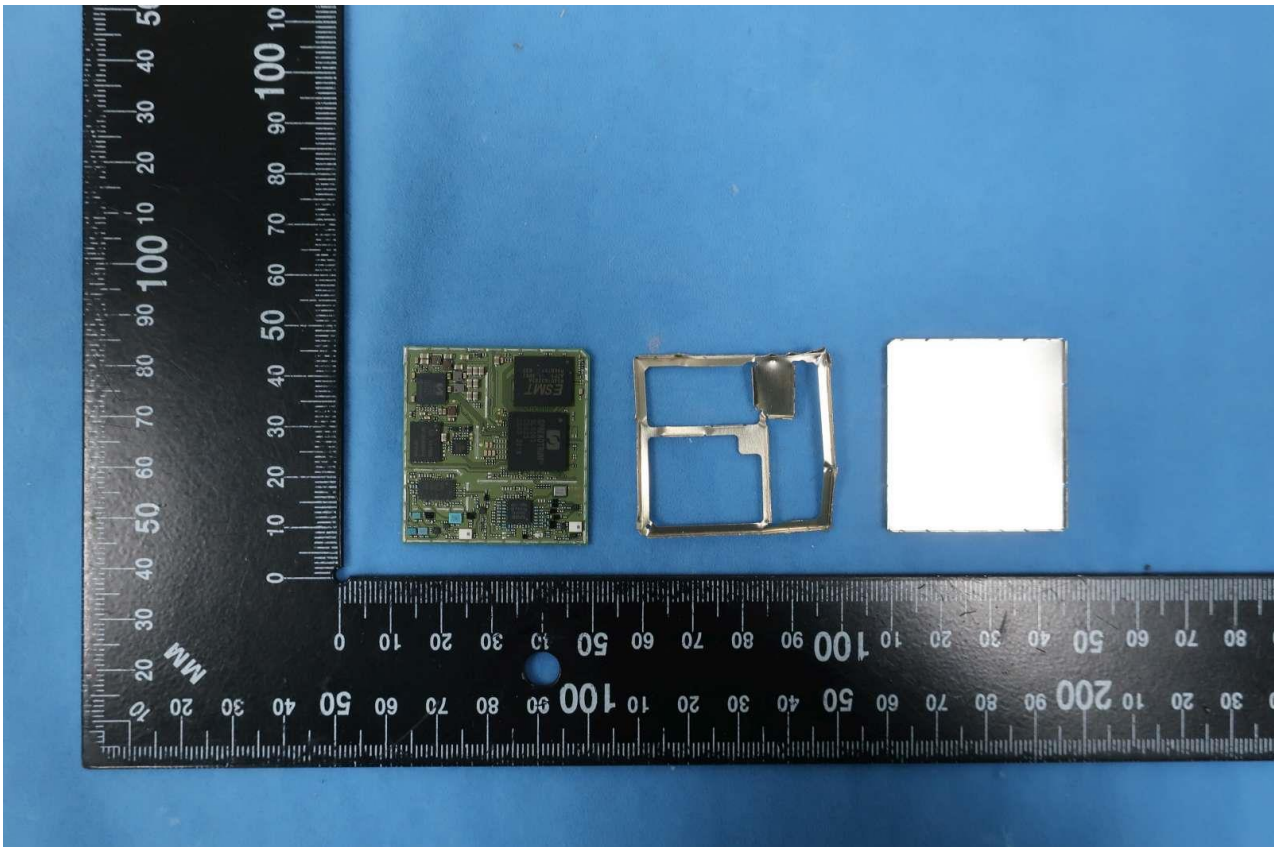

2. Internal Photograph of EUT

Brand Name: Fibocom / Model Name: FG621-LA

Brand Name: Fibocom / Model Name: FG621-LA

Brand Name: Fibocom / Model Name: FG621-LA

Brand Name: Fibocom / Model Name: FG621-LA

Brand Name: Fibocom / Model Name: FG621-LA